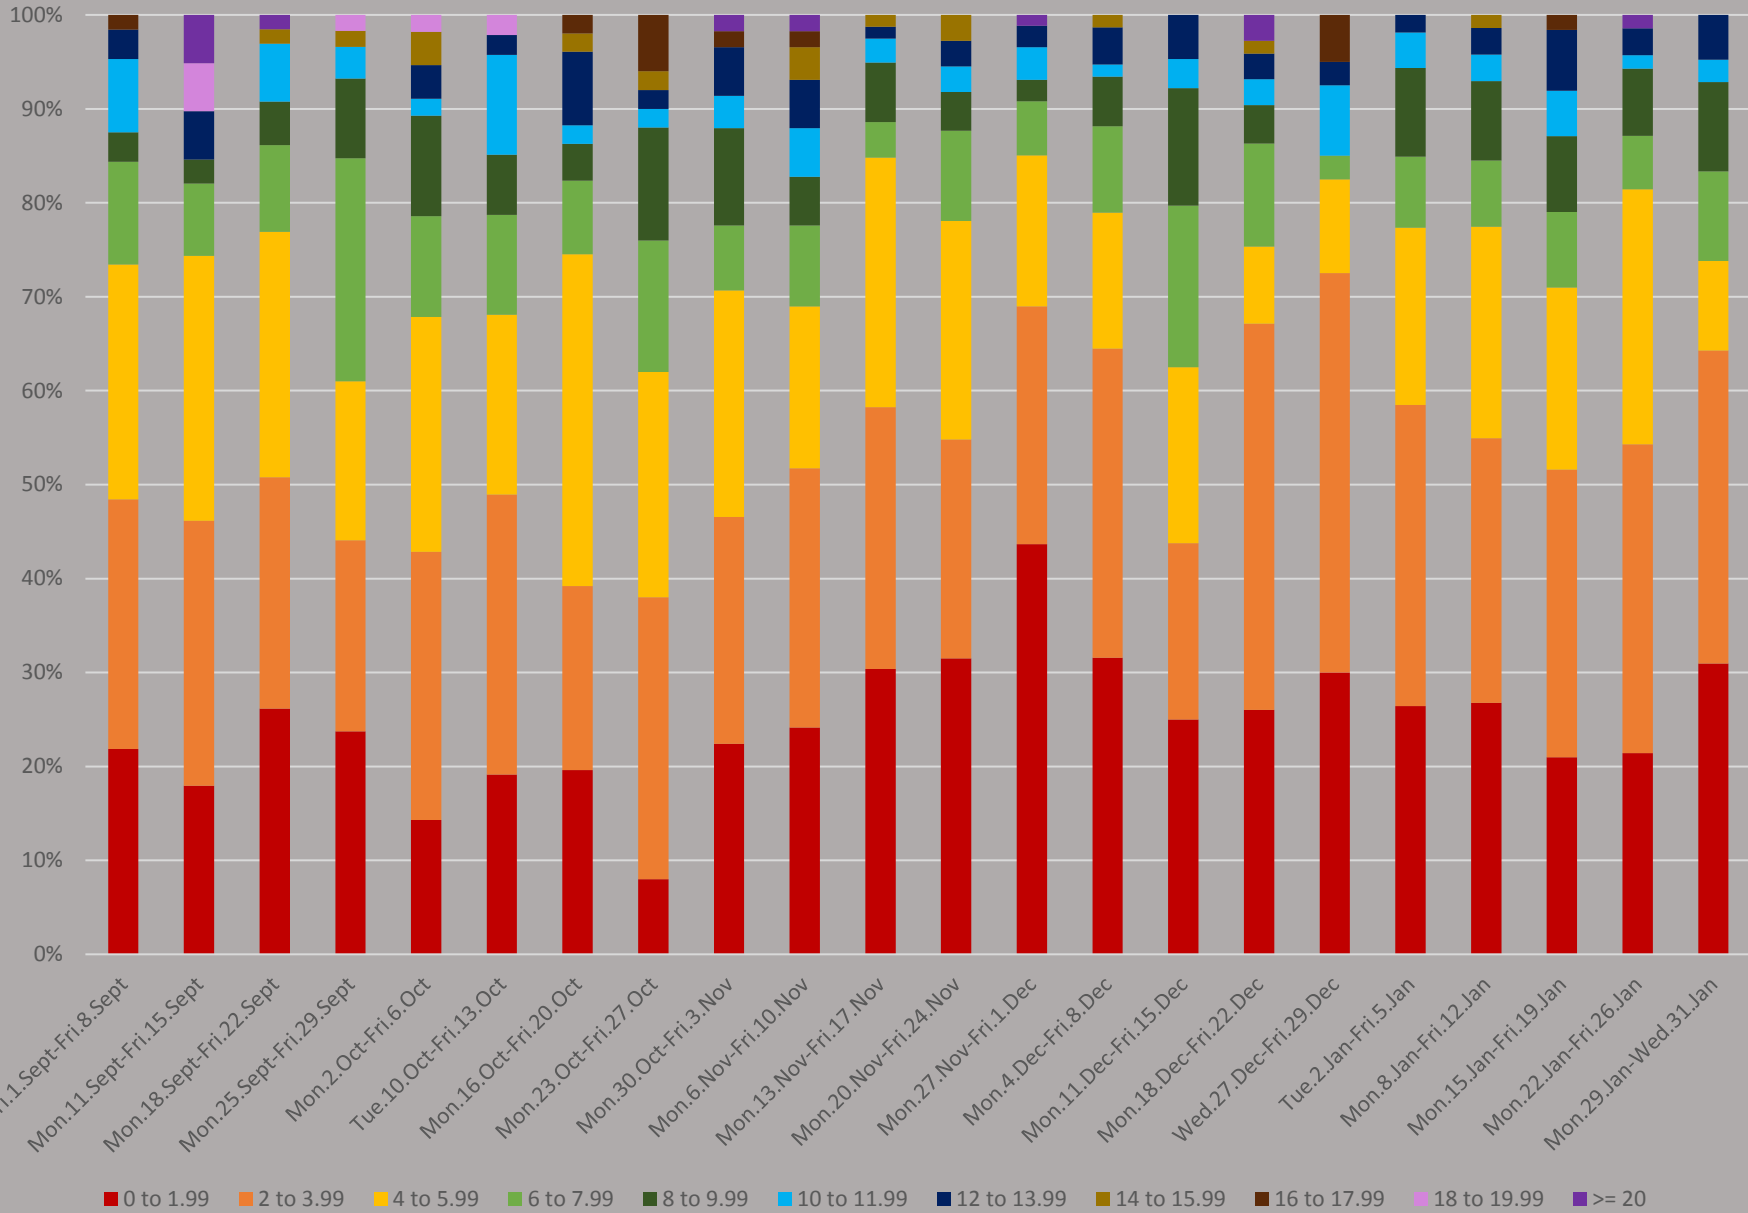

504 King Headways at Yonge Eastbound September to January 2018 8-9 AM

504 King Headways at Yonge Eastbound September to January 2018 1-2 PM

504 King Headways at Yonge Eastbound September to January 2018 5-6 PM

504 King Headways at Yonge Eastbound September to January 2018 8-9 PM

504 King Headways at Yonge Eastbound September to January 2018 10-11 PM