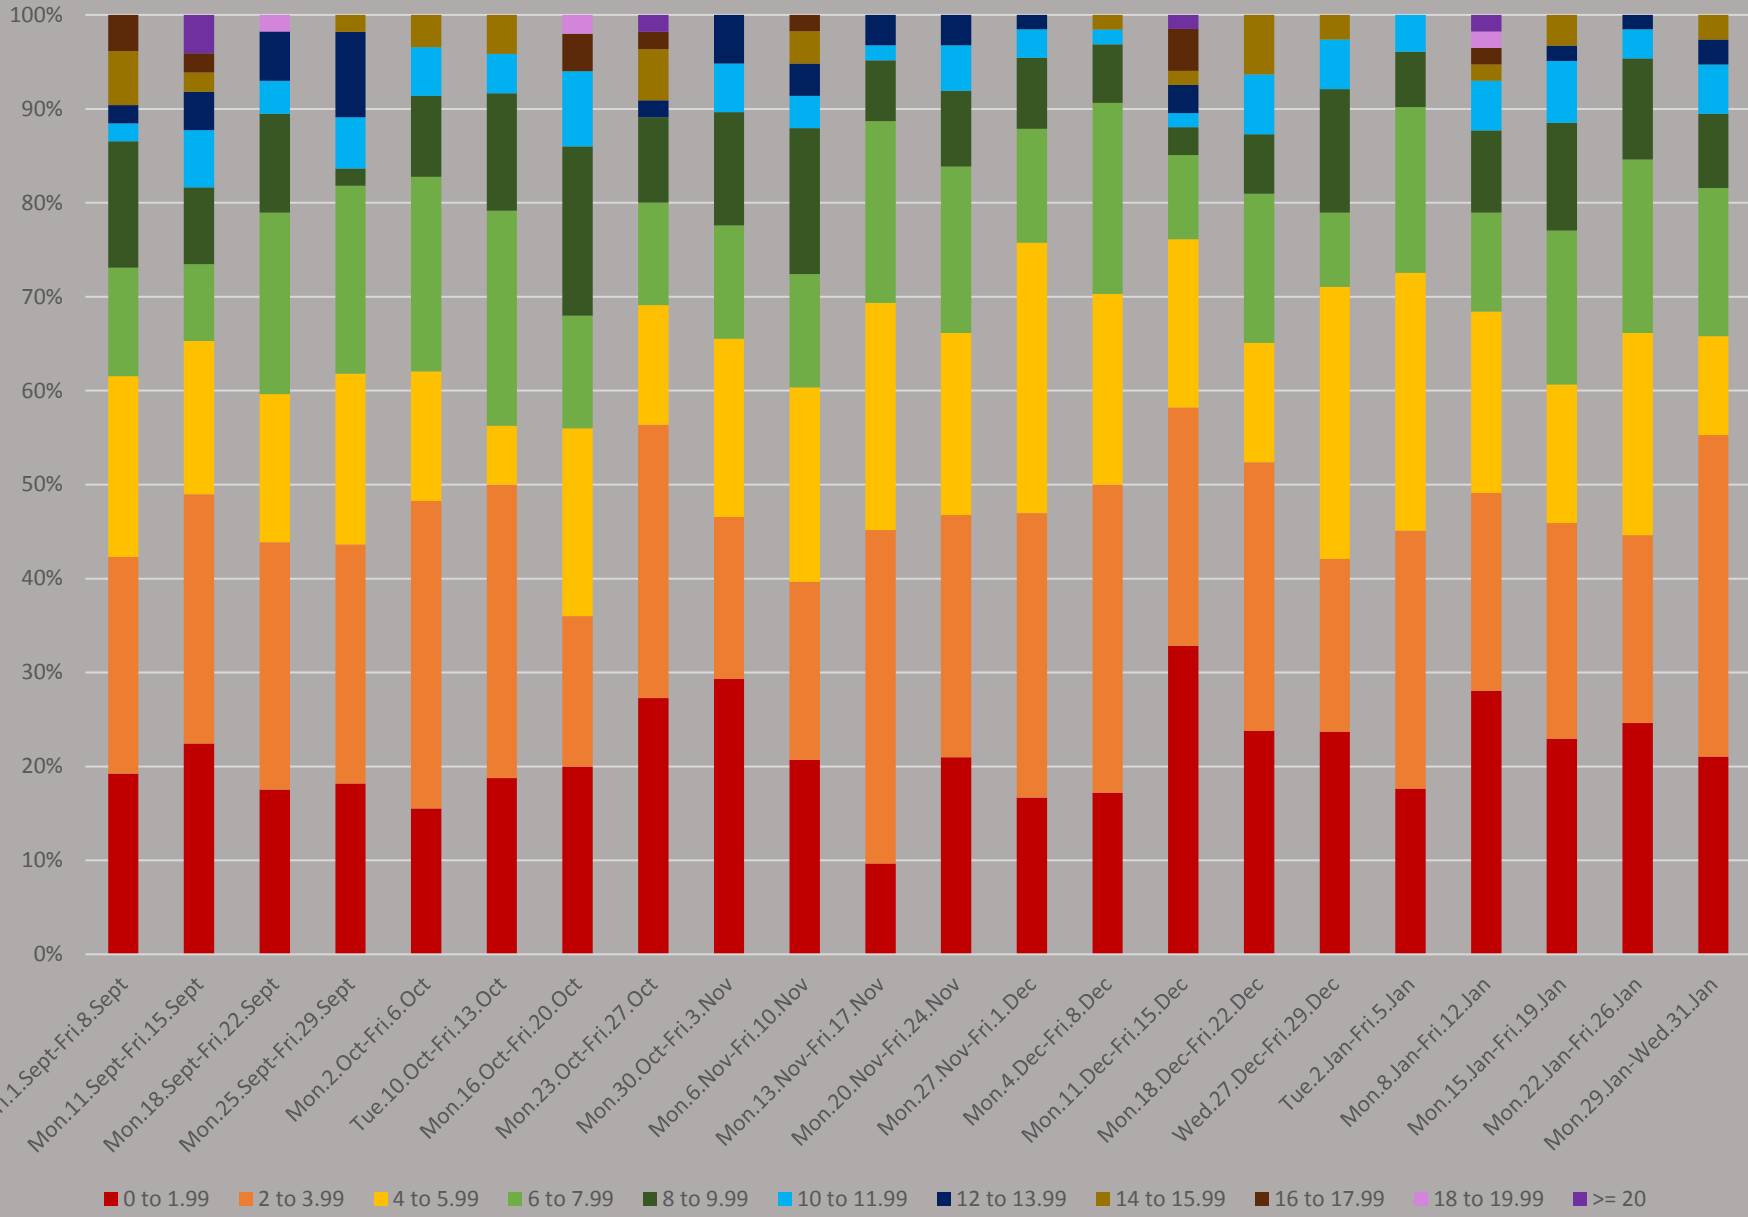

504 King Headways at Yonge Eastbound September to January 2018 8-9 AM

504 King Headways at Yonge Eastbound September to January 2018 1-2 PM

504 King Headways at Yonge Eastbound September to January 2018 5-6 PM

504 King Headways at Yonge Eastbound September to January 2018 8-9 PM

504 King Headways at Yonge Eastbound September to January 2018 10-11 PM