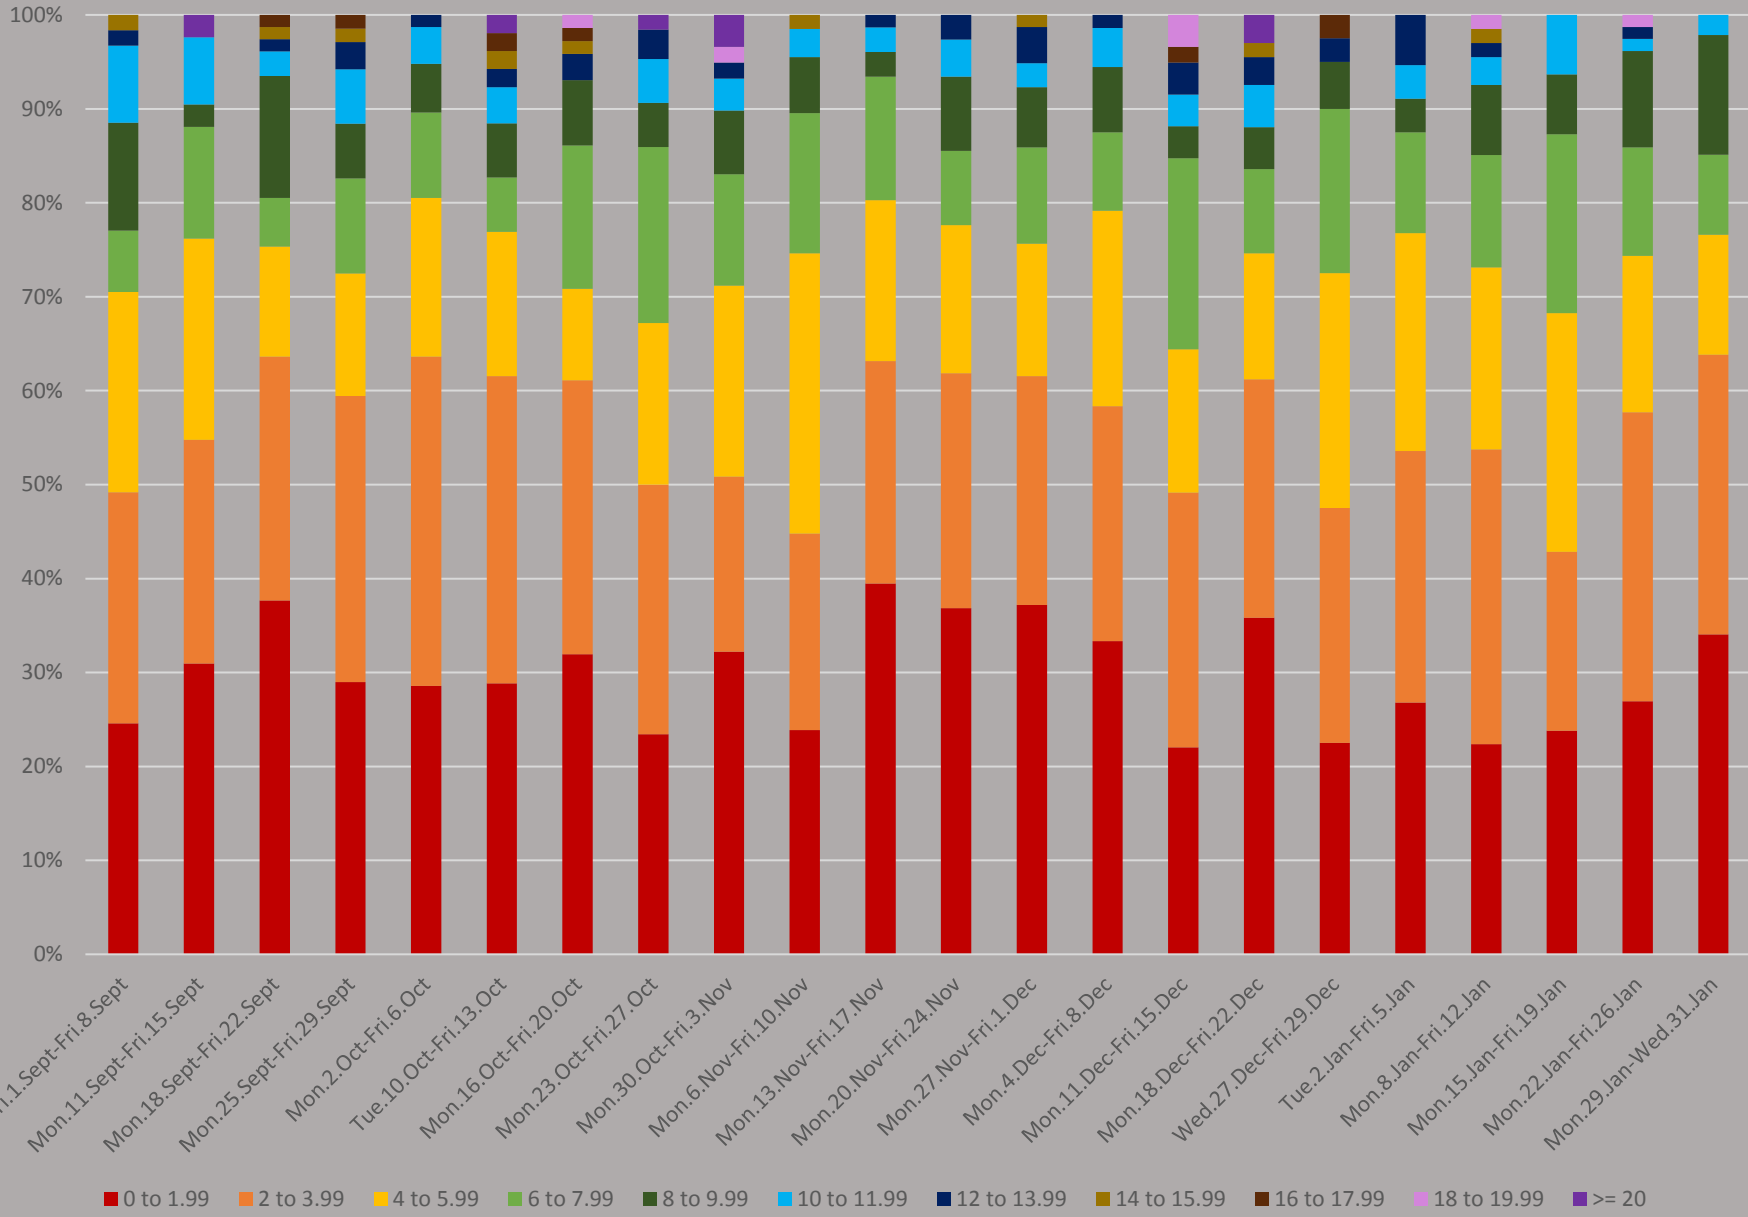

504 King Headways at Yonge Eastbound September to January 2018 8-9 AM

504 King Headways at Yonge Eastbound September to January 2018 1-2 PM

504 King Headways at Yonge Eastbound September to January 2018 5-6 PM

504 King Headways at Yonge Eastbound September to January 2018 8-9 PM

504 King Headways at Yonge Eastbound September to January 2018 10-11 PM