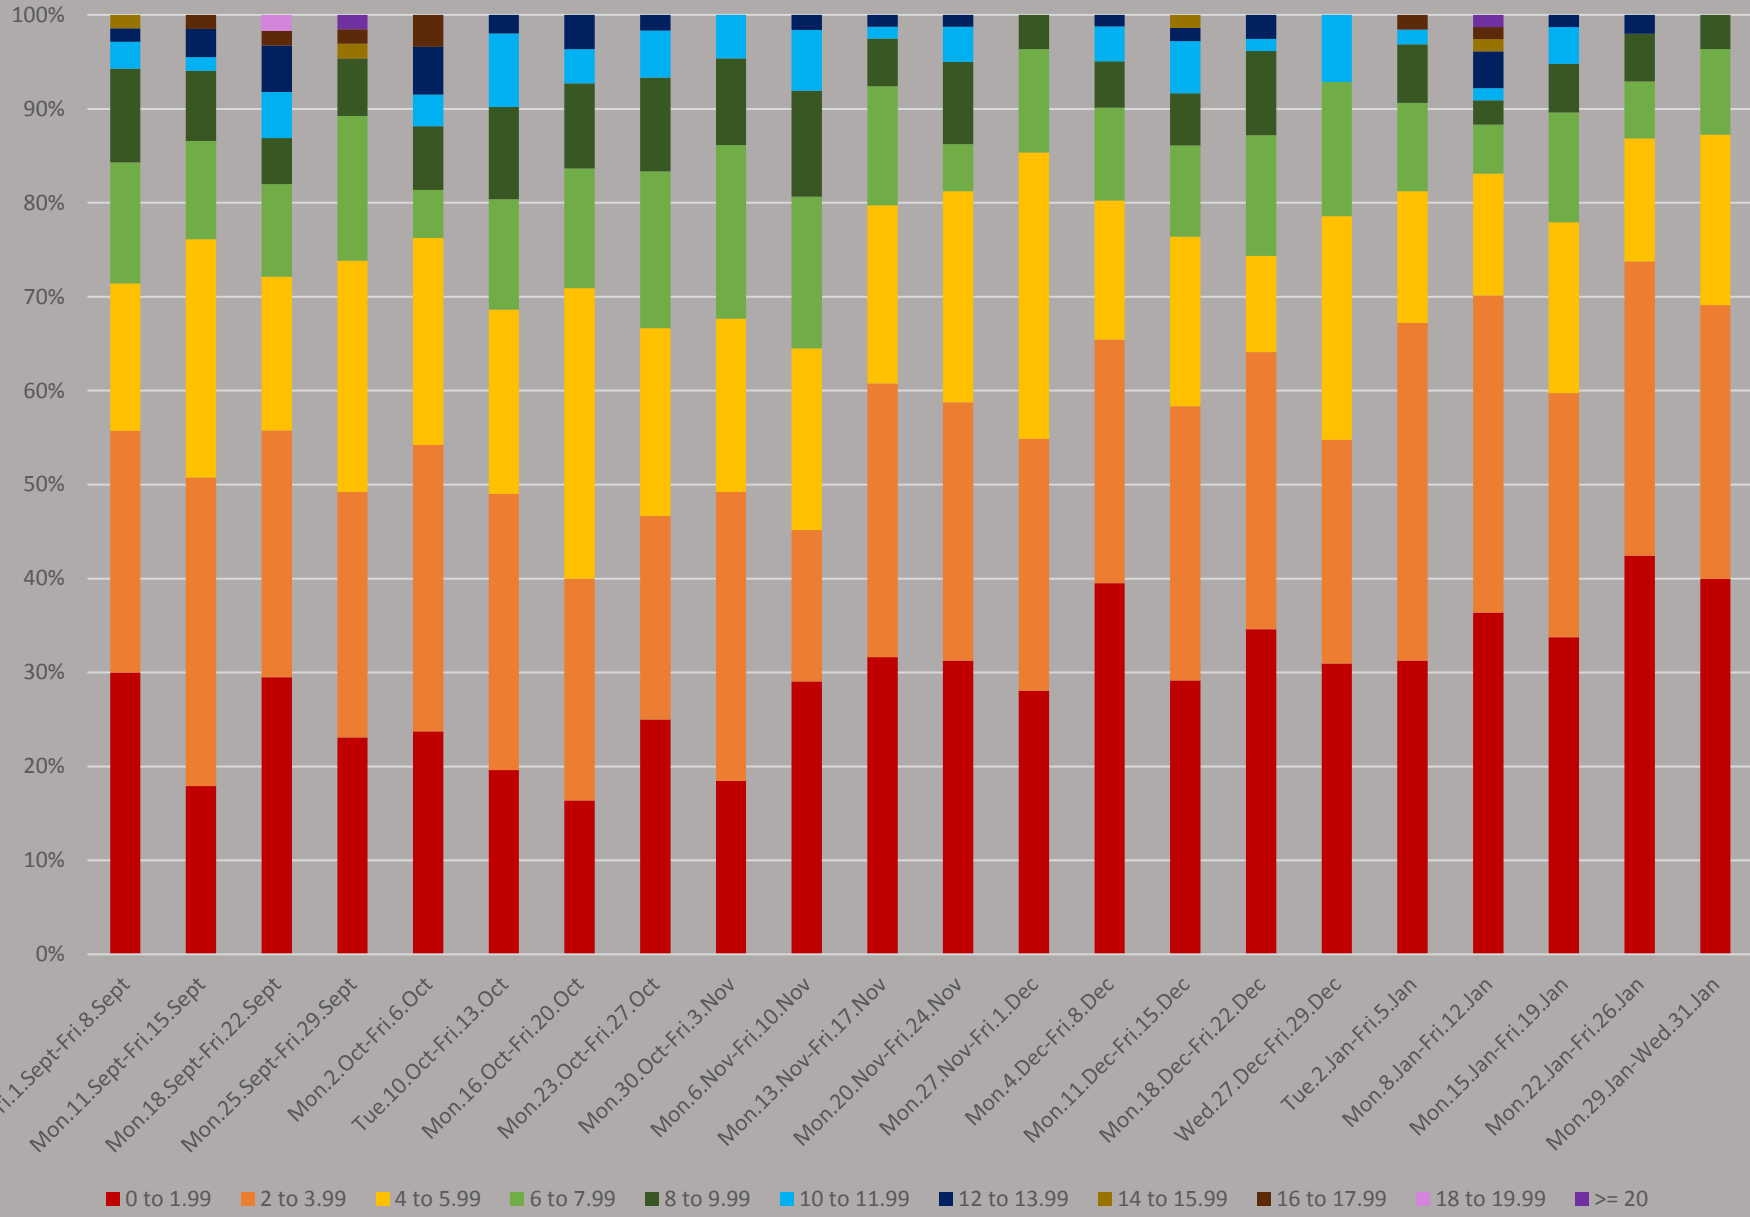

504 King Headways at Yonge Eastbound September to January 2018 8-9 AM

504 King Headways at Yonge Eastbound September to January 2018 1-2 PM

504 King Headways at Yonge Eastbound September to January 2018 5-6 PM

504 King Headways at Yonge Eastbound September to January 2018 8-9 PM

504 King Headways at Yonge Eastbound September to January 2018 10-11 PM