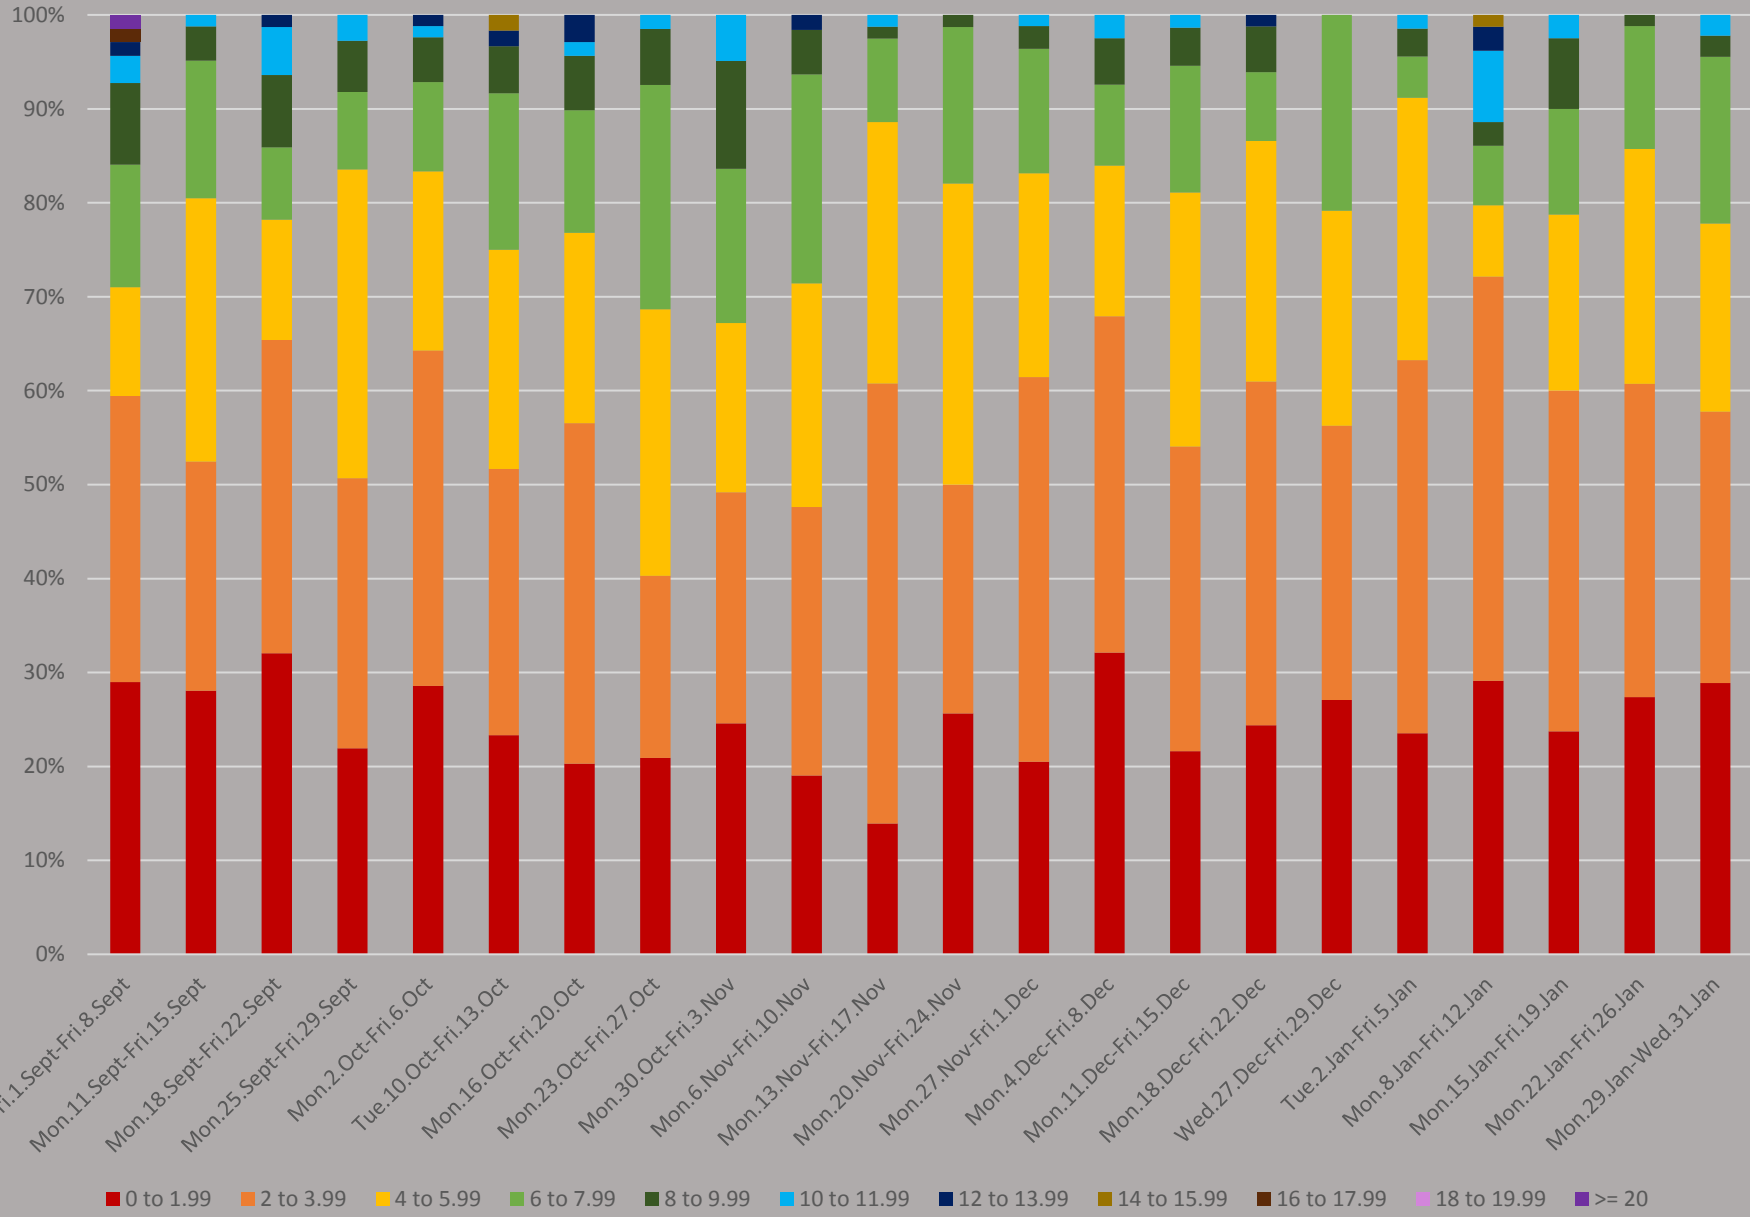

504 King Headways at Jameson Eastbound September to January 2018 8-9 AM

504 King Headways at Jameson Eastbound September to January 2018 1-2 PM

504 King Headways at Jameson Eastbound September to January 2018 5-6 PM

504 King Headways at Jameson Eastbound September to January 2018 8-9 PM

504 King Headways at Jameson Eastbound September to January 2018 10-11 PM