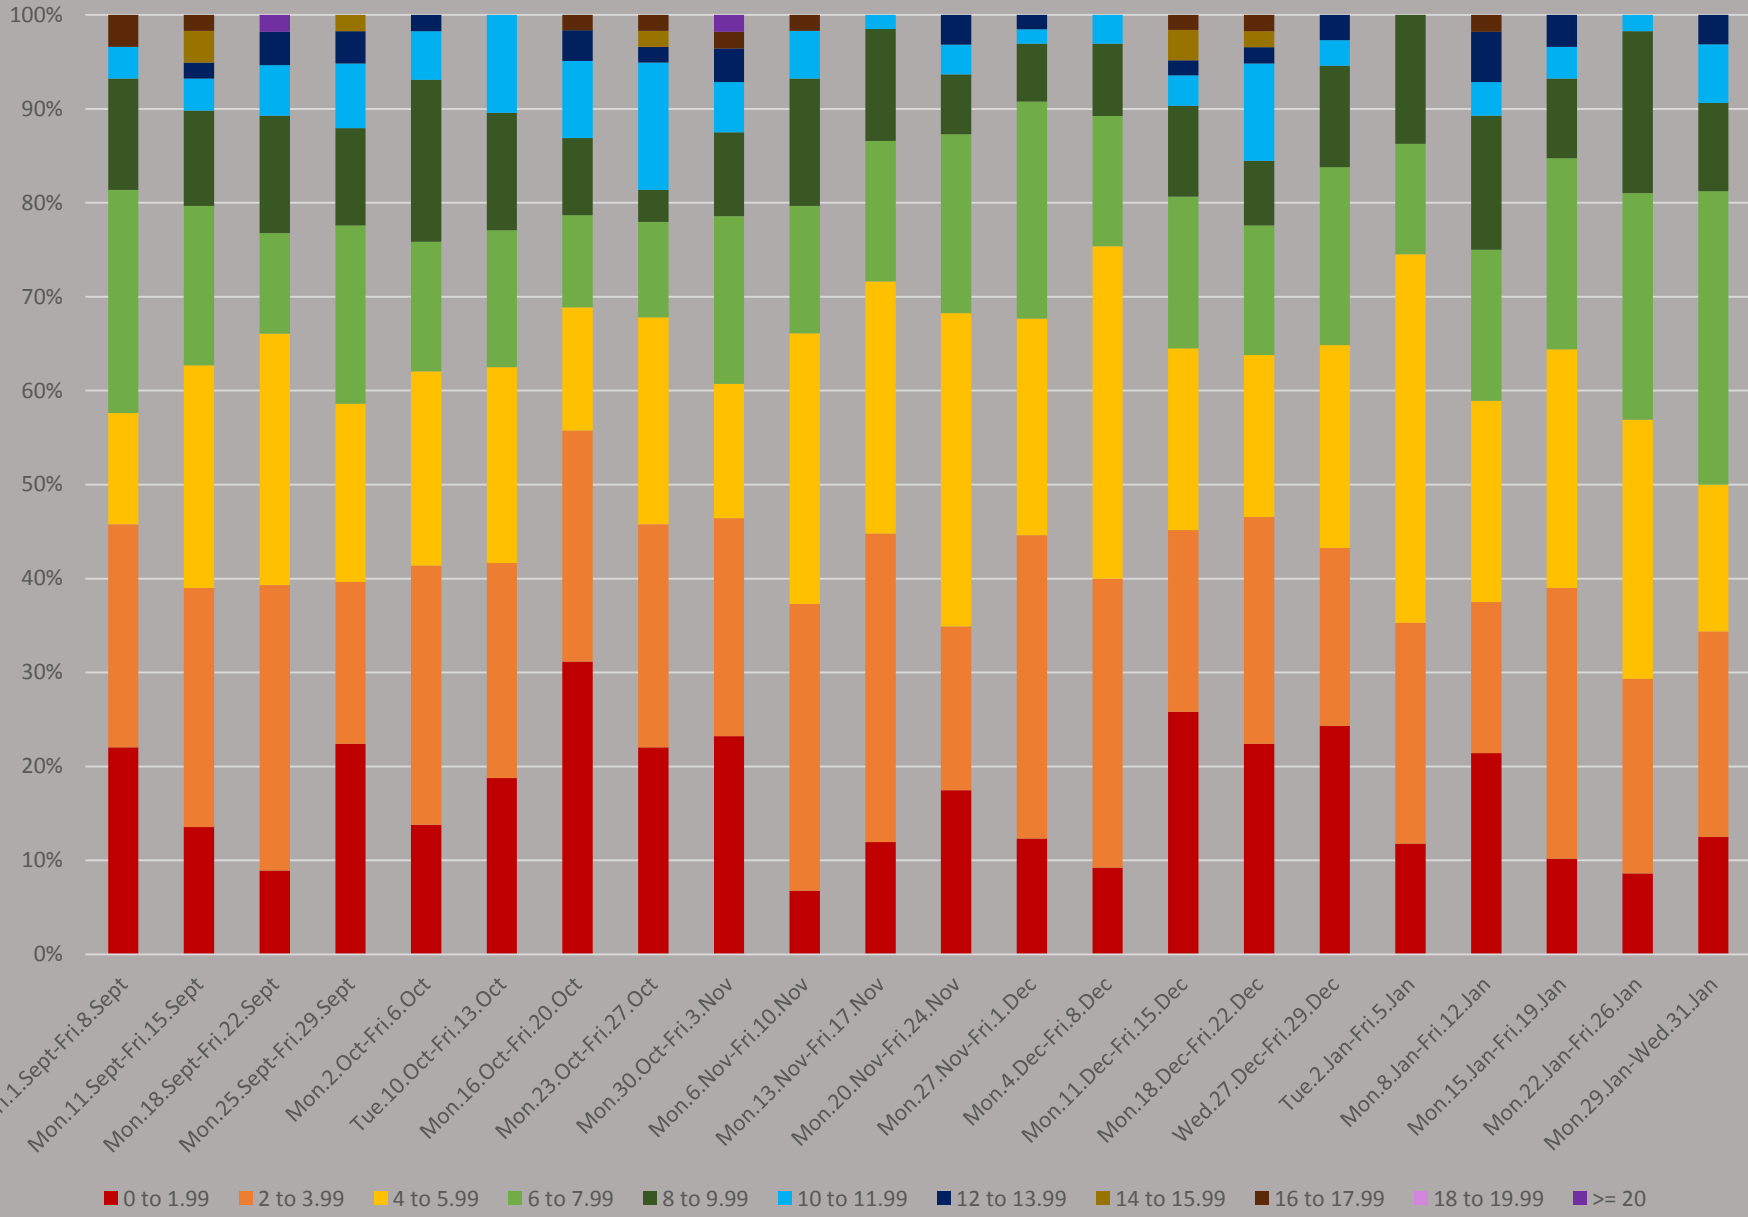

504 King Headways at Jameson Eastbound September to January 2018 8-9 AM

504 King Headways at Jameson Eastbound September to January 2018 1-2 PM

504 King Headways at Jameson Eastbound September to January 2018 5-6 PM

504 King Headways at Jameson Eastbound September to January 2018 8-9 PM

504 King Headways at Jameson Eastbound September to January 2018 10-11 PM