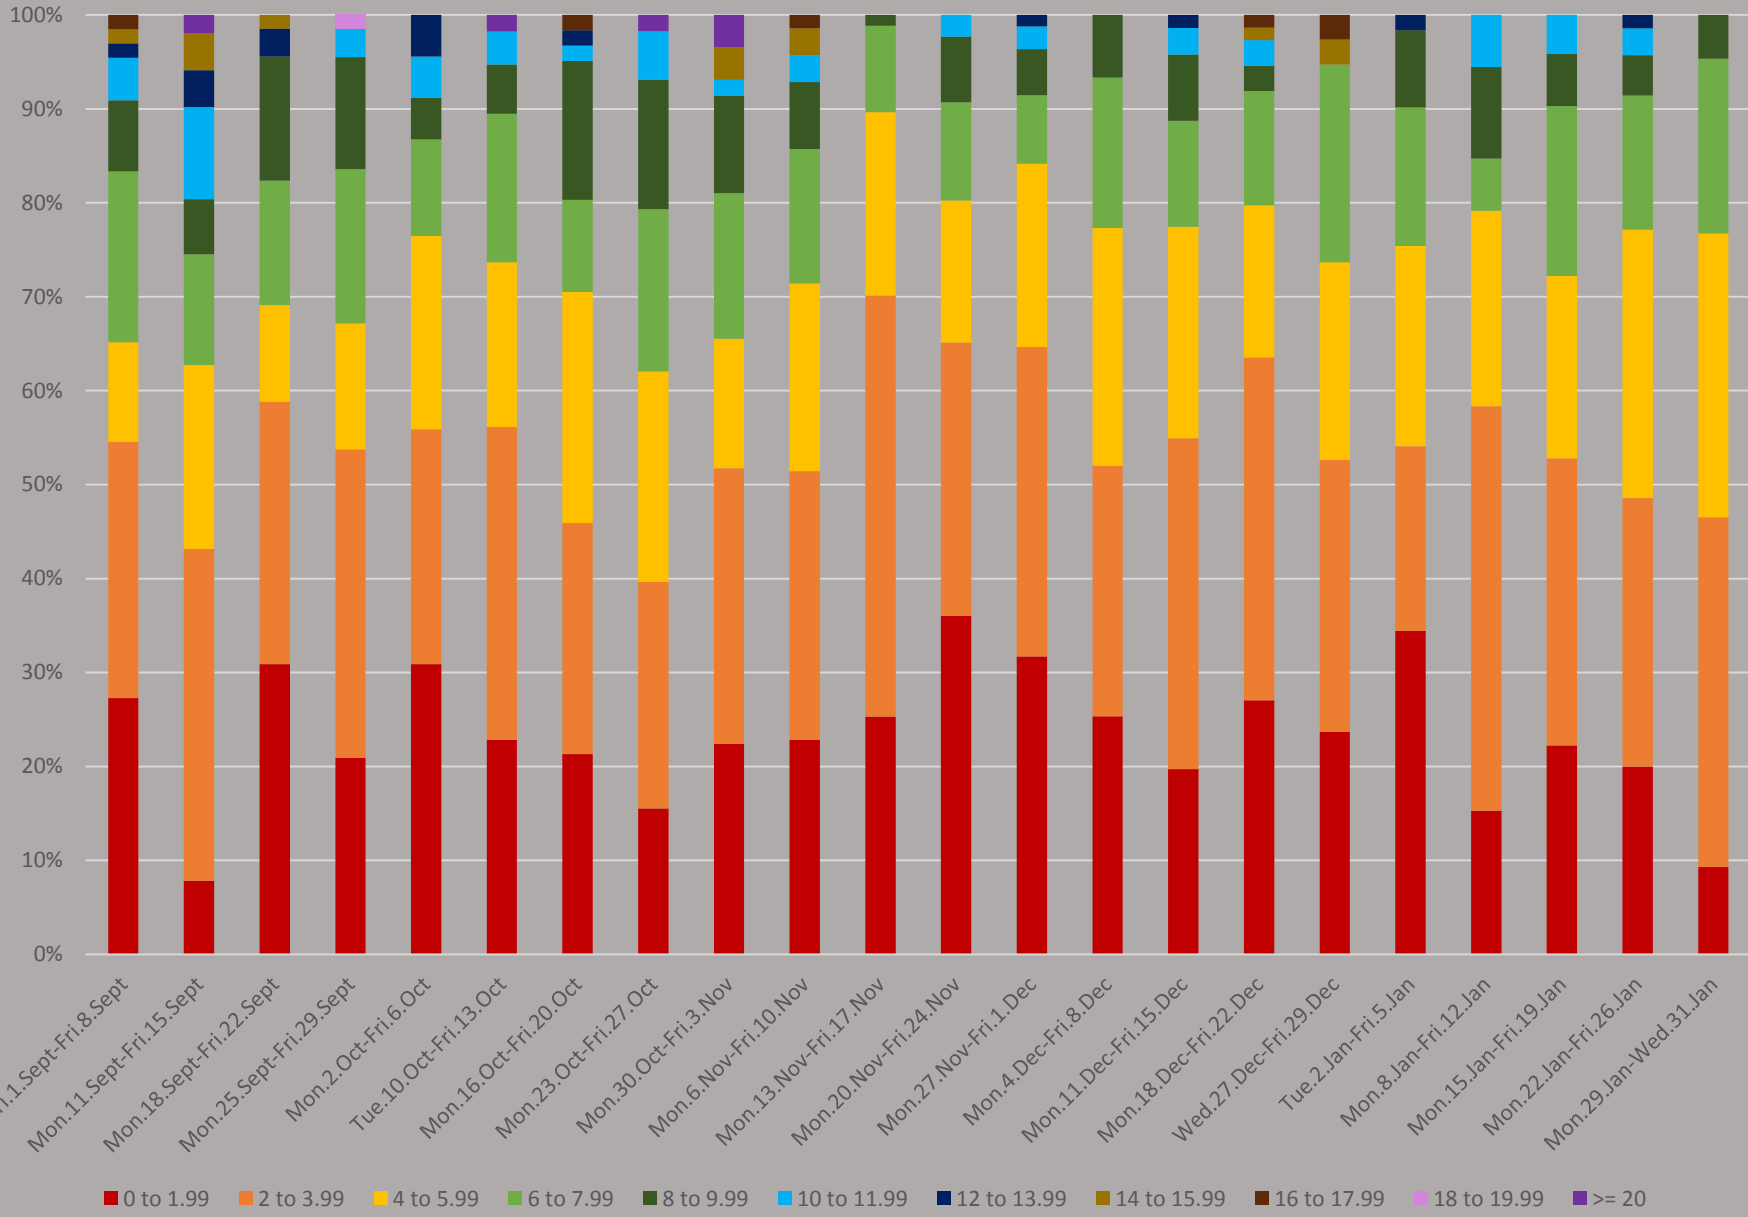

504 King Headways at Jameson Eastbound September to January 2018 8-9 AM

504 King Headways at Jameson Eastbound September to January 2018 1-2 PM

504 King Headways at Jameson Eastbound September to January 2018 5-6 PM

504 King Headways at Jameson Eastbound September to January 2018 8-9 PM

504 King Headways at Jameson Eastbound September to January 2018 10-11 PM