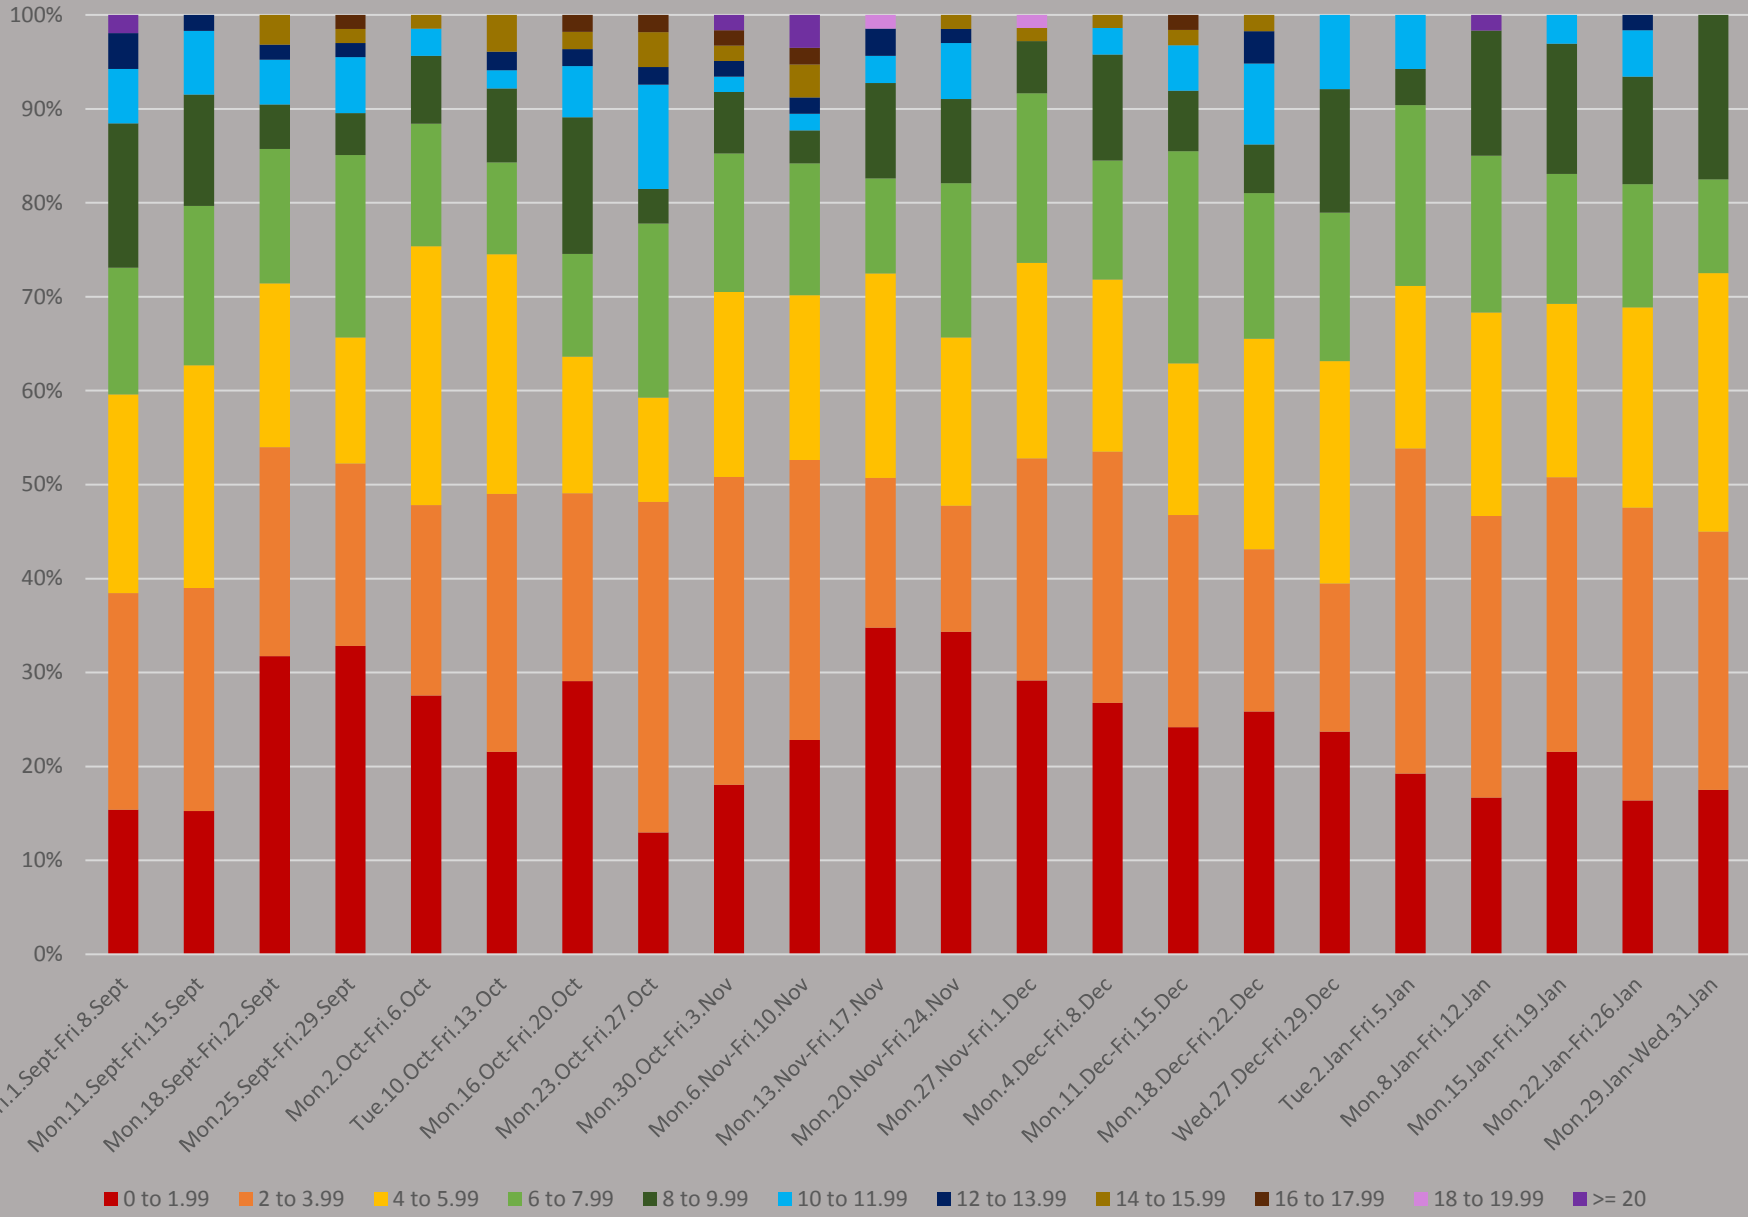

504 King Headways at Jameson Eastbound September to January 2018 8-9 AM

504 King Headways at Jameson Eastbound September to January 2018 1-2 PM

504 King Headways at Jameson Eastbound September to January 2018 5-6 PM

504 King Headways at Jameson Eastbound September to January 2018 8-9 PM

504 King Headways at Jameson Eastbound September to January 2018 10-11 PM