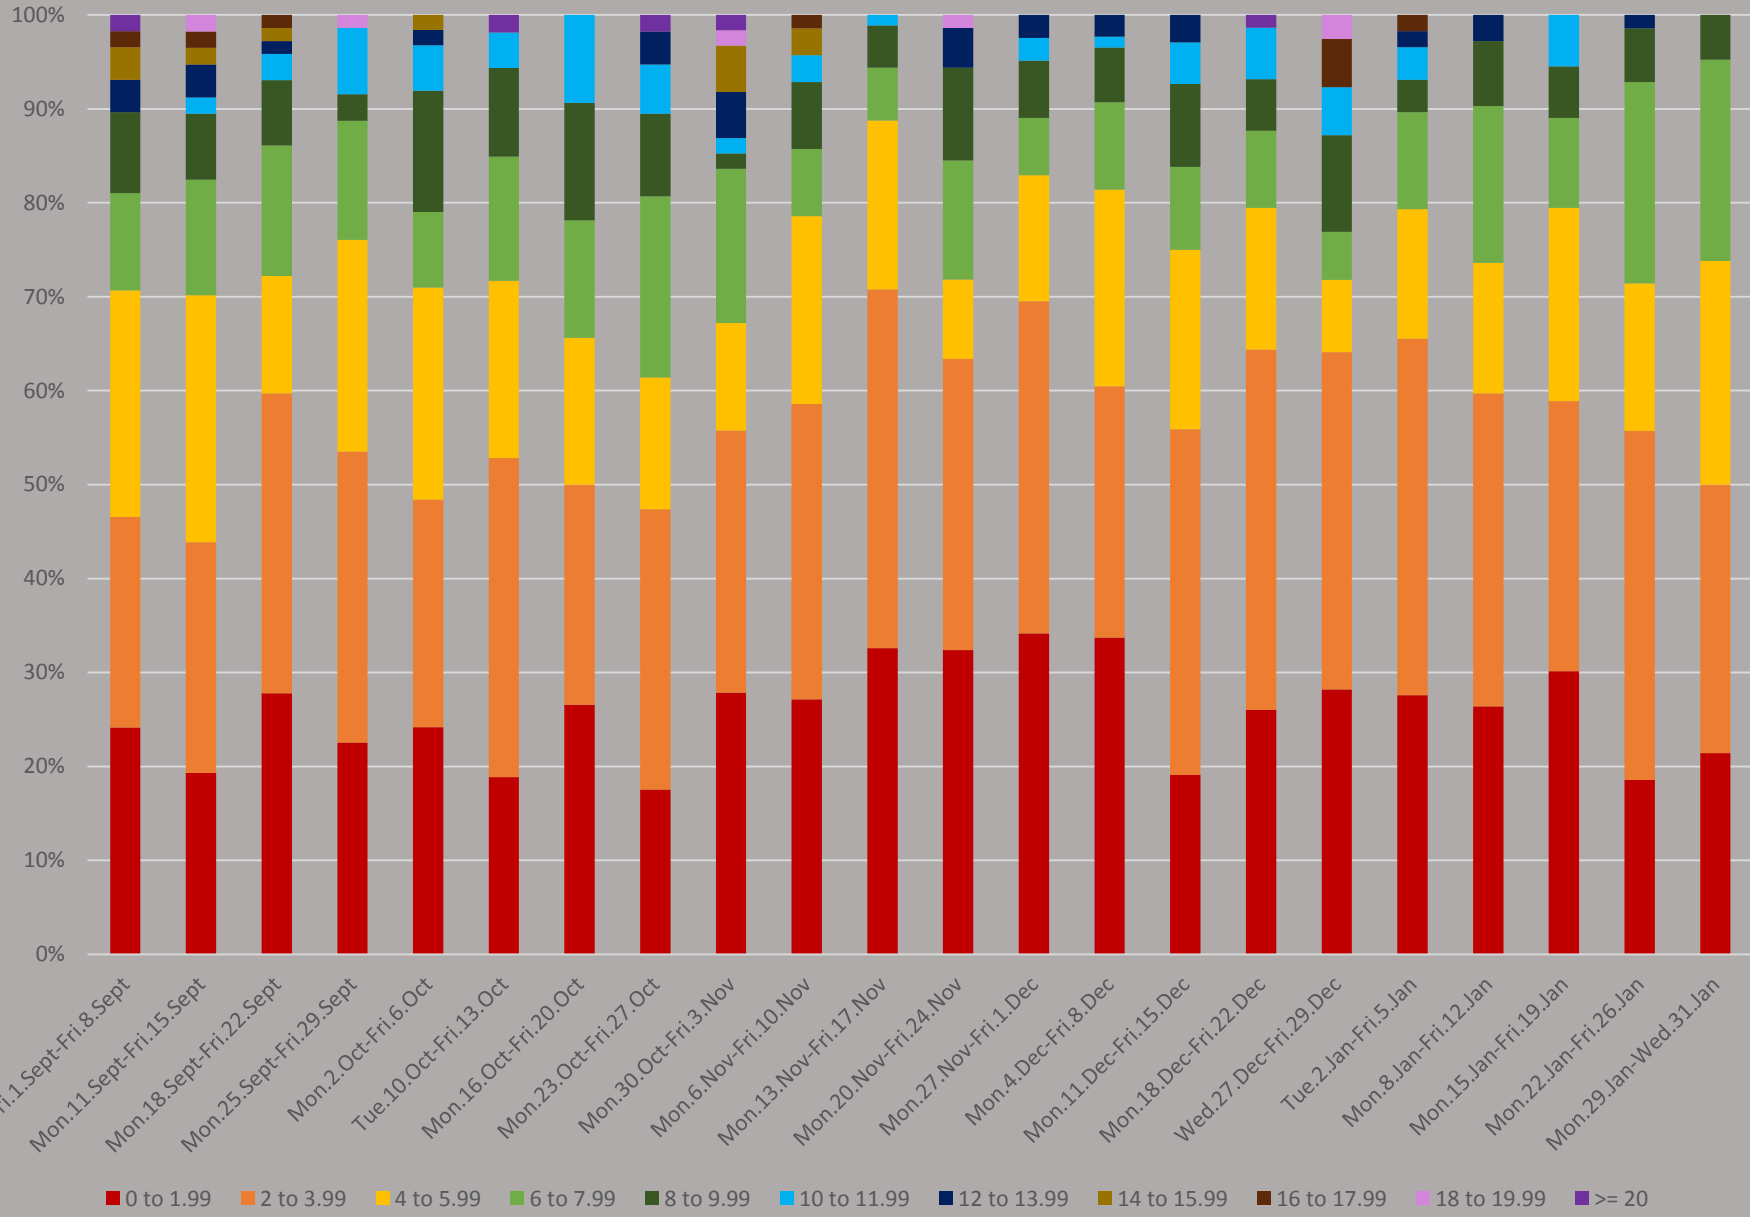

504 King Headways at Bathurst Eastbound September to January 2018 8-9 AM

504 King Headways at Bathurst Eastbound September to January 2018 1-2 PM

504 King Headways at Bathurst Eastbound September to January 2018 5-6 PM

504 King Headways at Bathurst Eastbound September to January 2018 8-9 PM

504 King Headways at Bathurst Eastbound September to January 2018 10-11 PM