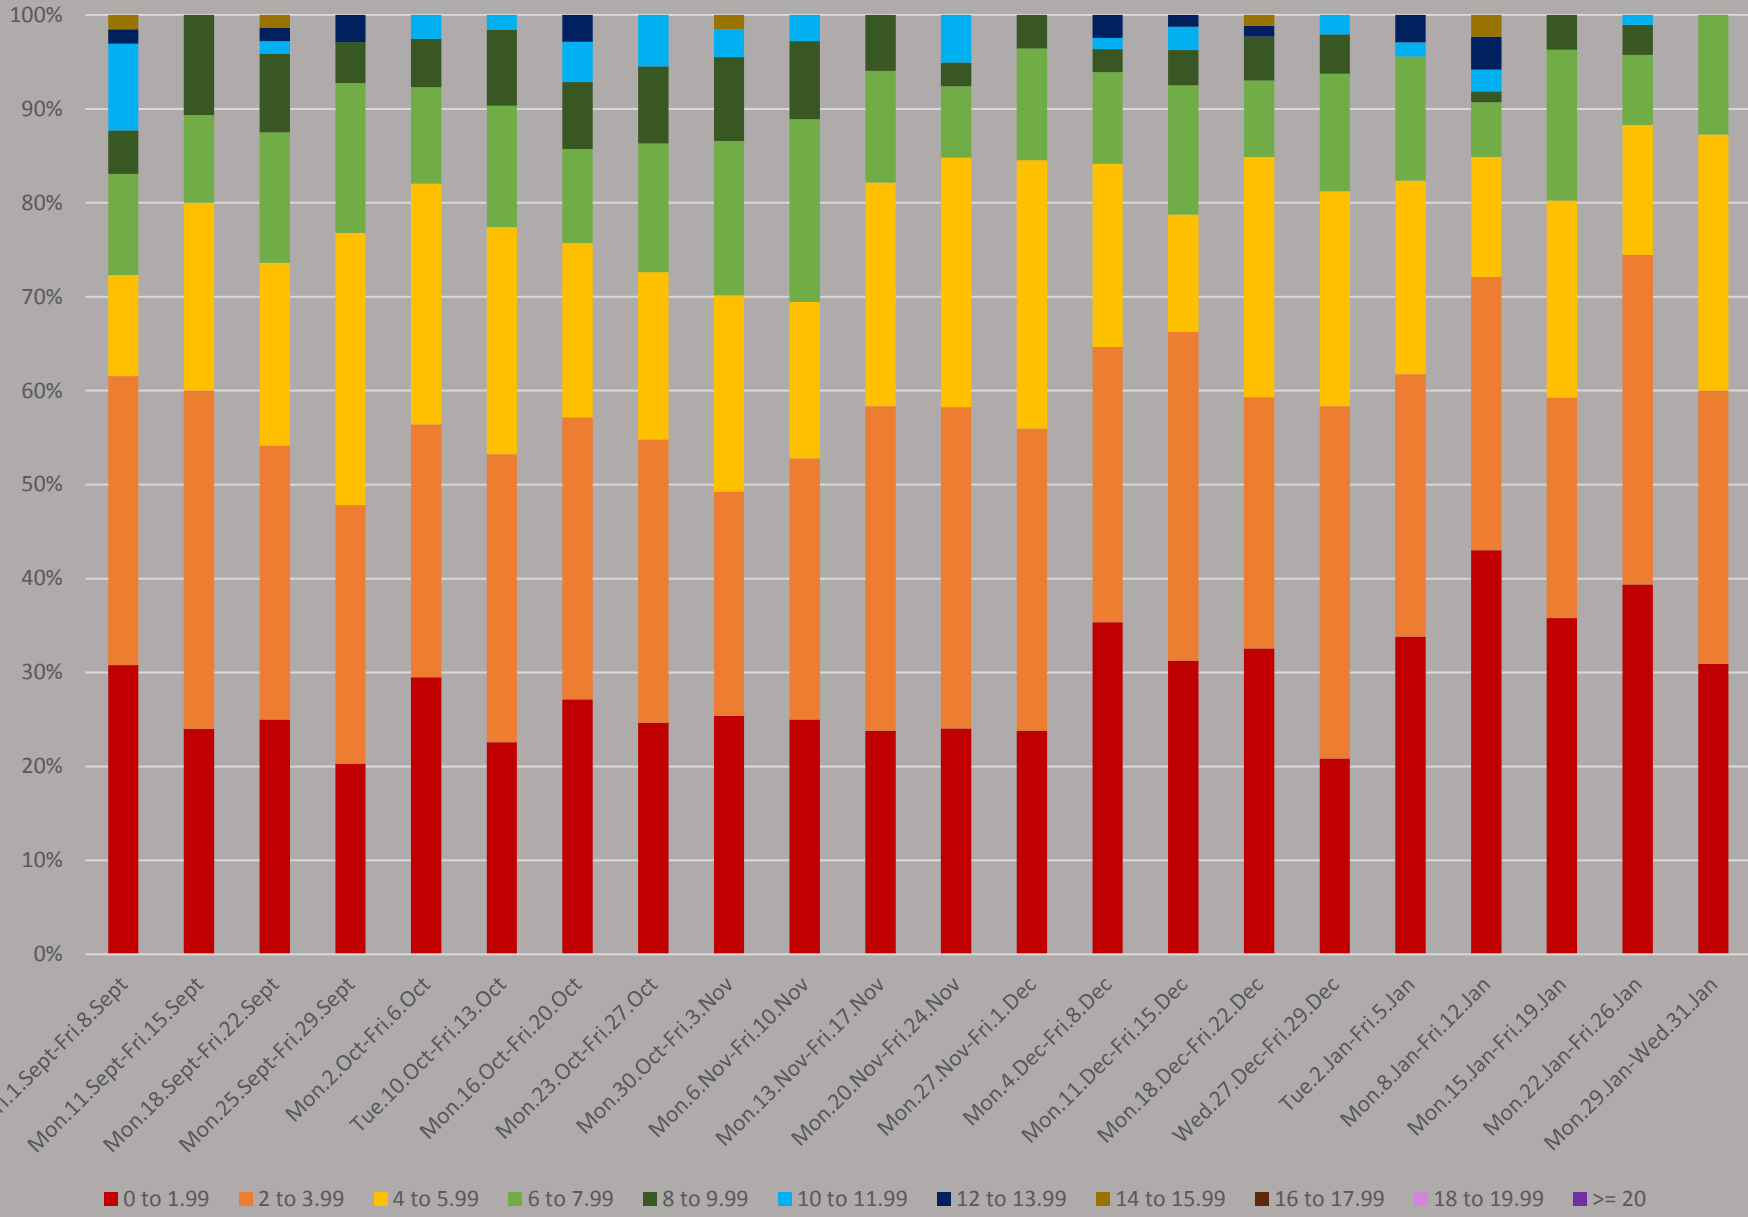

504 King Headways at Bathurst Eastbound September to January 2018 8-9 AM

504 King Headways at Bathurst Eastbound September to January 2018 1-2 PM

504 King Headways at Bathurst Eastbound September to January 2018 5-6 PM

504 King Headways at Bathurst Eastbound September to January 2018 8-9 PM

504 King Headways at Bathurst Eastbound September to January 2018 10-11 PM