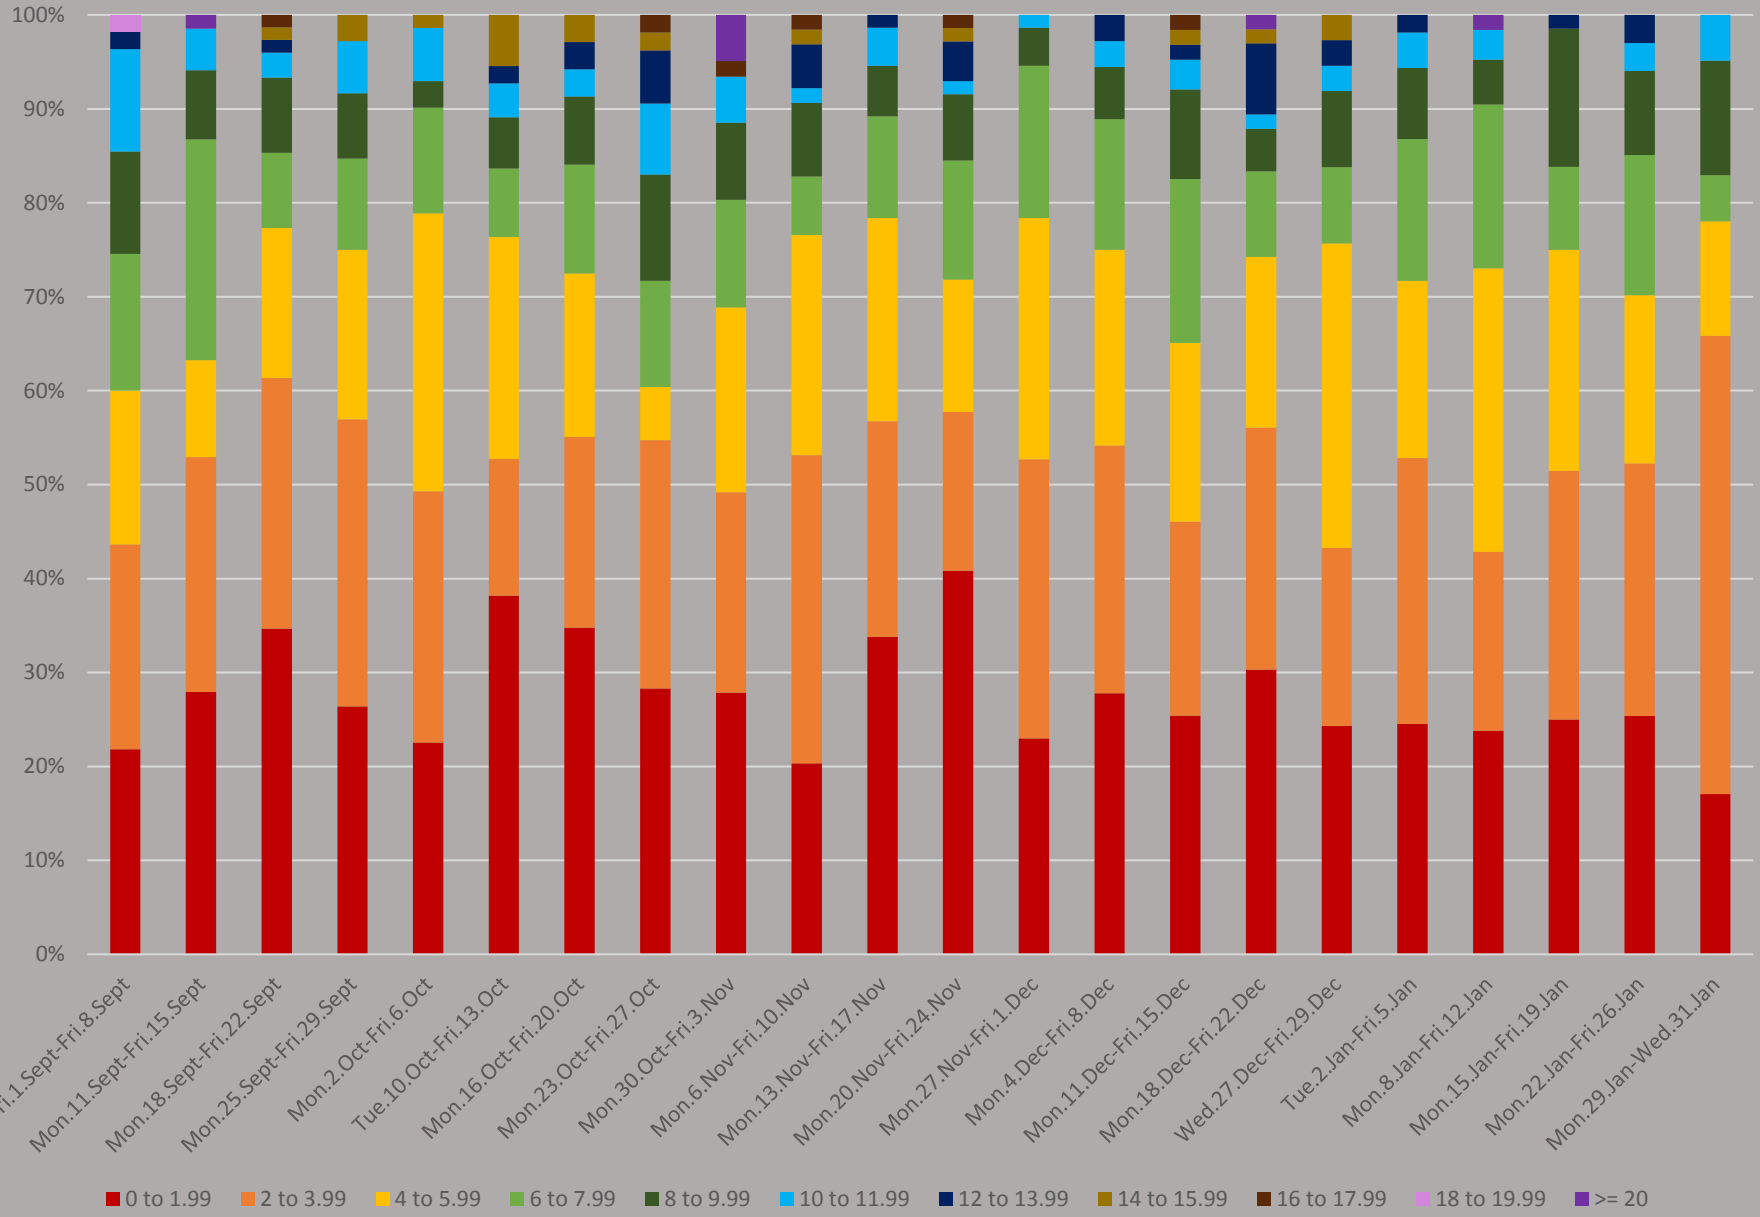

504 King Headways at Bathurst Eastbound September to January 2018 8-9 AM

504 King Headways at Bathurst Eastbound September to January 2018 1-2 PM

504 King Headways at Bathurst Eastbound September to January 2018 5-6 PM

504 King Headways at Bathurst Eastbound September to January 2018 8-9 PM

504 King Headways at Bathurst Eastbound September to January 2018 10-11 PM