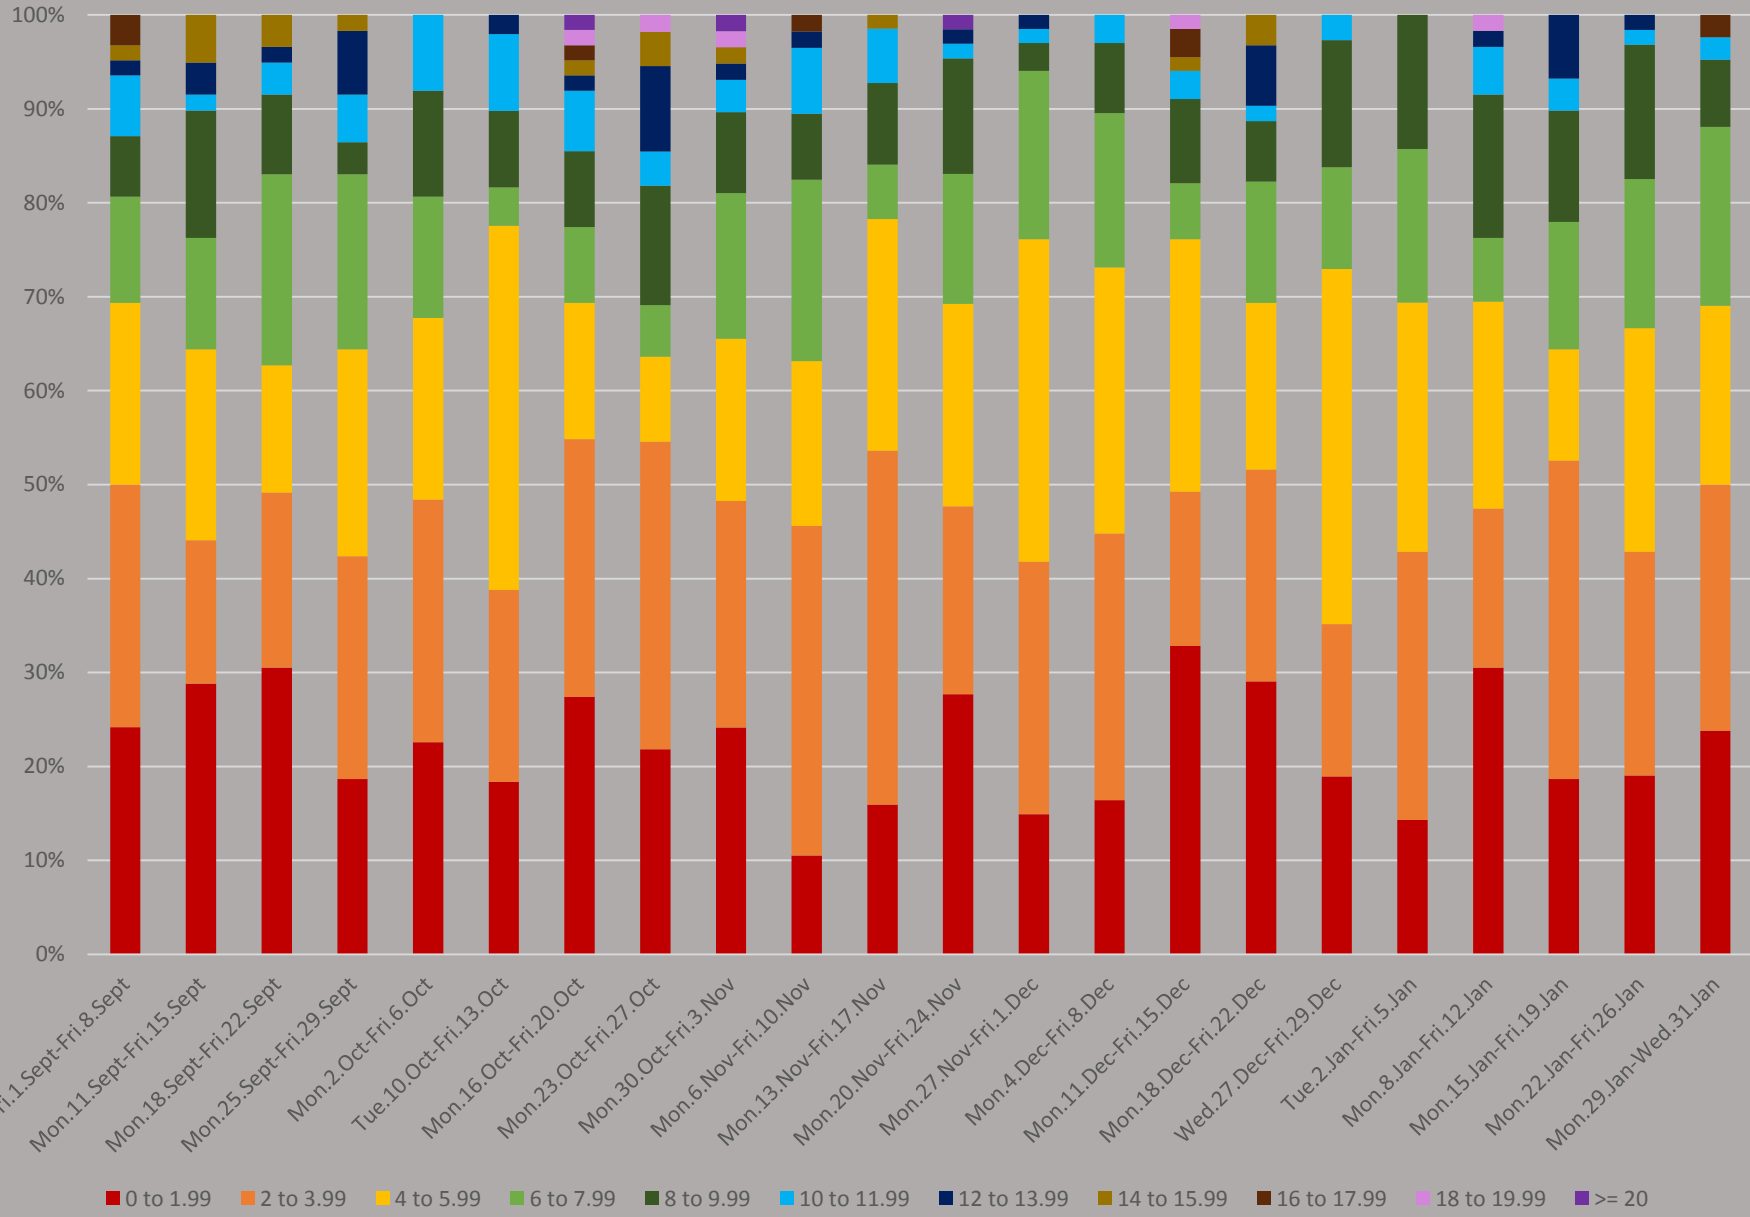

504 King Headways at Bathurst Eastbound September to January 2018 8-9 AM

504 King Headways at Bathurst Eastbound September to January 2018 1-2 PM

504 King Headways at Bathurst Eastbound September to January 2018 5-6 PM

504 King Headways at Bathurst Eastbound September to January 2018 8-9 PM

504 King Headways at Bathurst Eastbound September to January 2018 10-11 PM