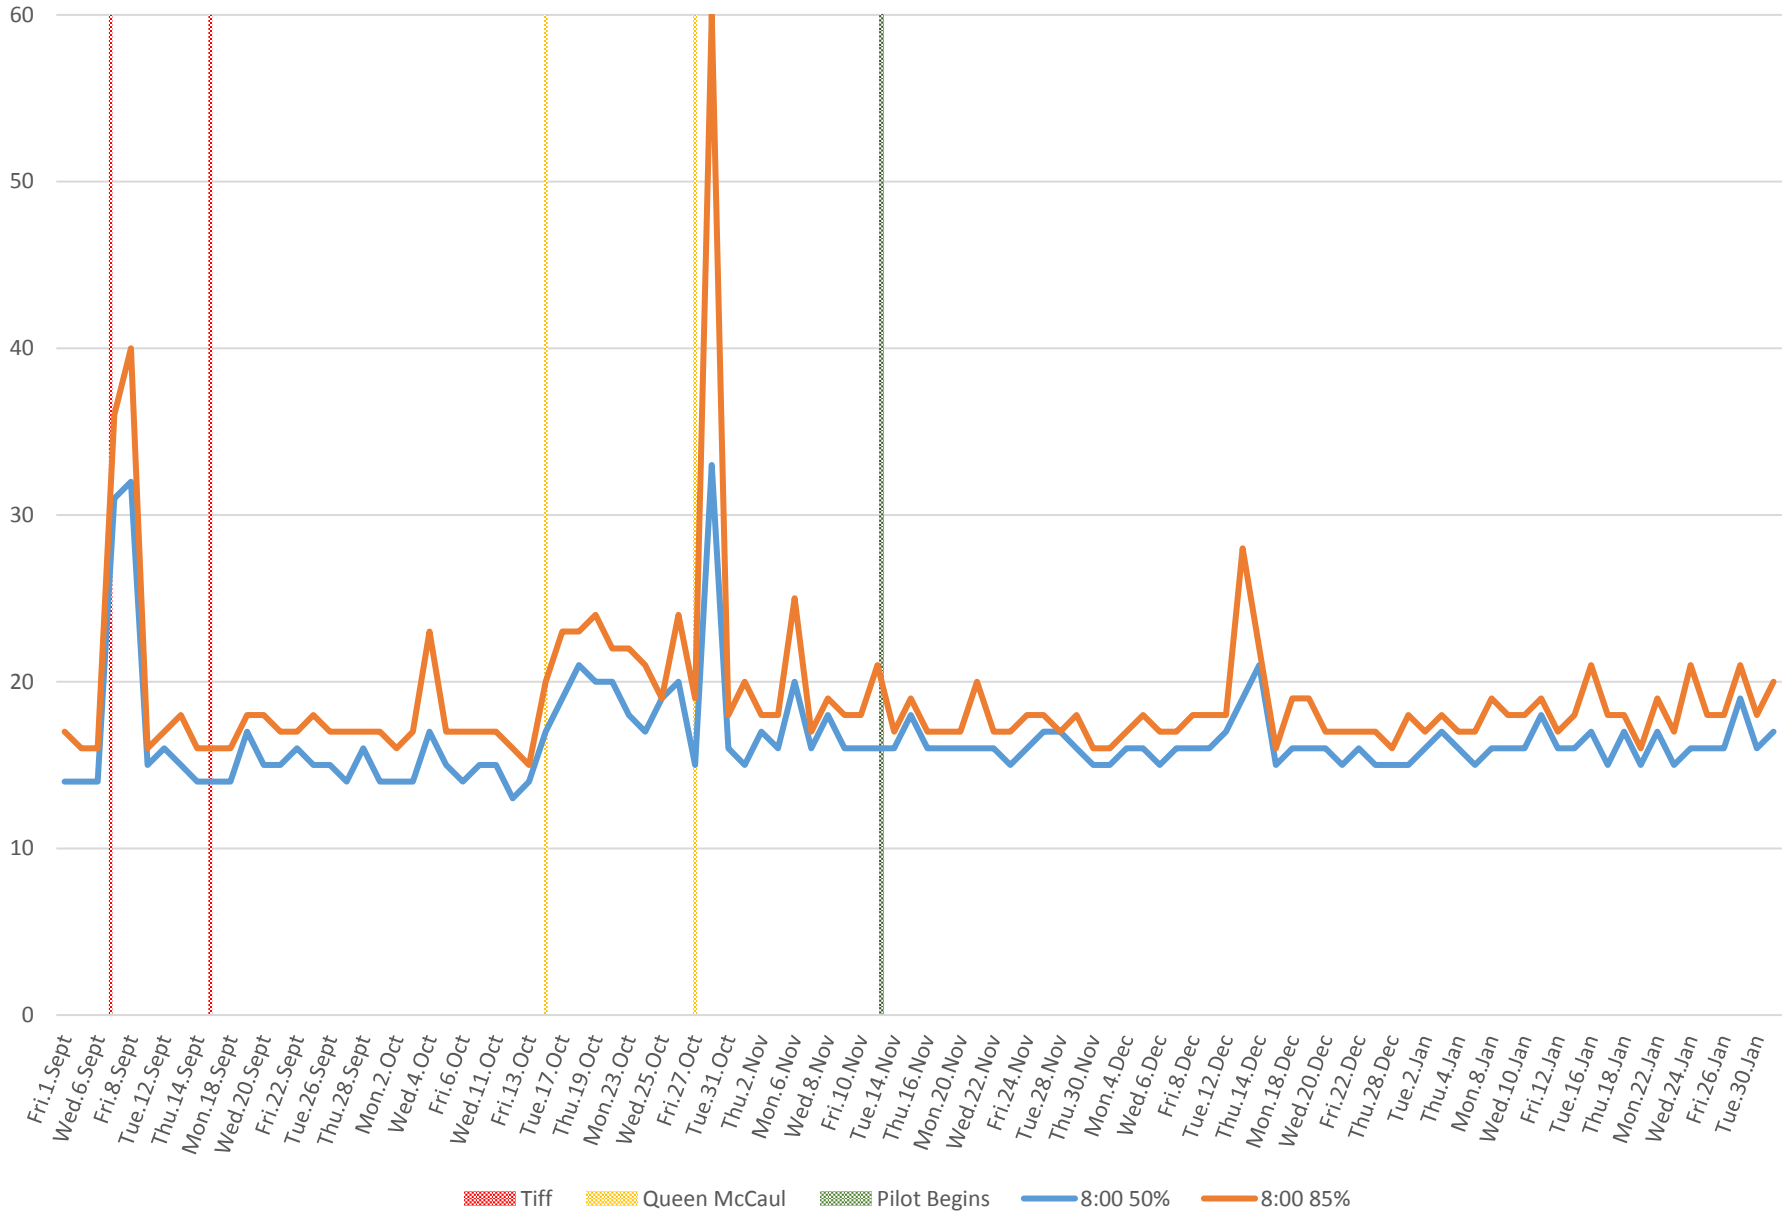

### 504 King Link Times WB Jarvis to Bathurst Sept 2017 to Jan 2018 50th & 85th Percentiles

# 504 King Link Times WB Jarvis to Bathurst Sept 2017 to Jan 2018 50th & 85th Percentiles

# 504 King Link Times WB Jarvis to Bathurst Sept 2017 to Jan 2018 50th & 85th Percentiles

504 King Link Times WB Jarvis to Bathurst Sept 2017 to Jan 2018 50th & 85th Percentiles

● Tiff    
 ● Queen McCaul    
 ● Pilot Begins    
 — 20:00 50%    
 — 20:00 85%