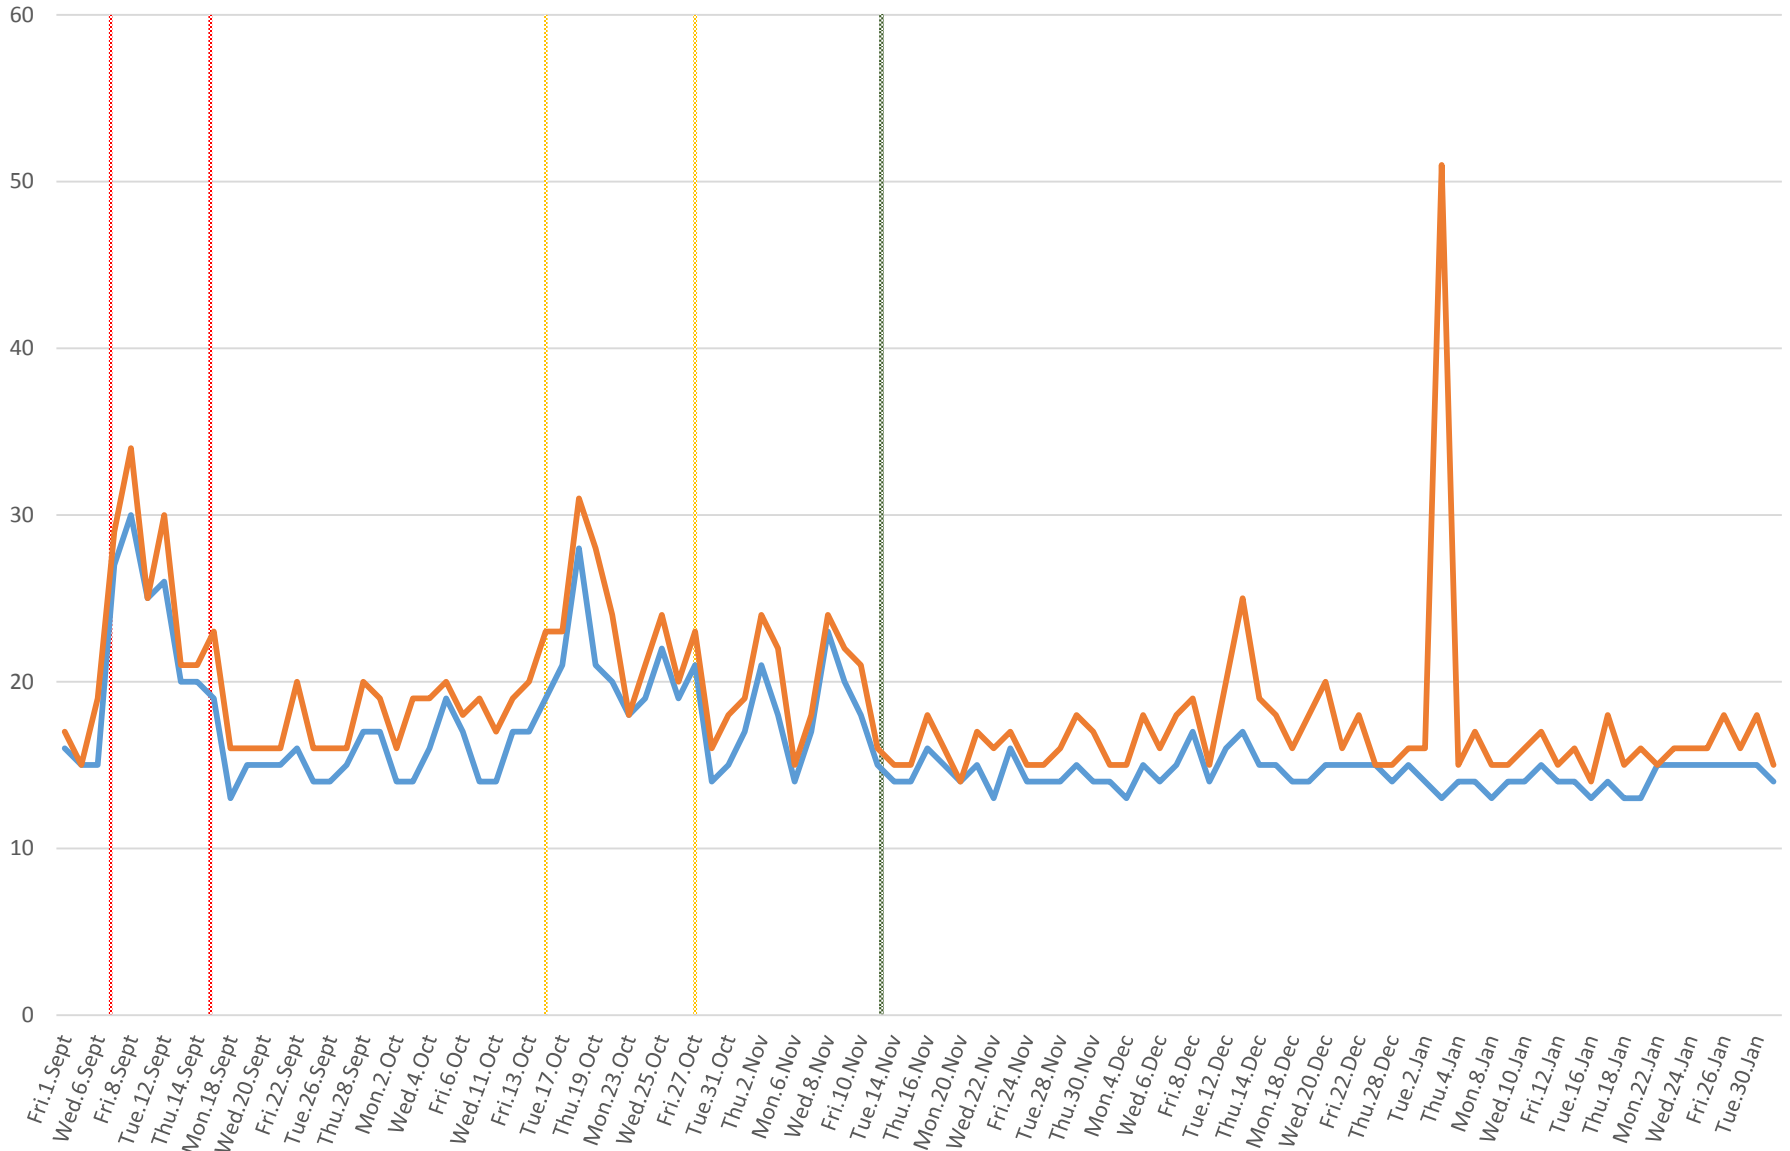

### 504 King Link Times WB Jarvis to Bathurst Sept 2017 to Jan 2018 50th & 85th Percentiles

# 504 King Link Times WB Jarvis to Bathurst Sept 2017 to Jan 2018 50th & 85th Percentiles

# 504 King Link Times WB Jarvis to Bathurst Sept 2017 to Jan 2018 50th & 85th Percentiles

504 King Link Times WB Jarvis to Bathurst Sept 2017 to Jan 2018 50th & 85th Percentiles

● Tiff    
 ● Queen McCaul    
 ● Pilot Begins    
 — 20:00 50%    
 — 20:00 85%