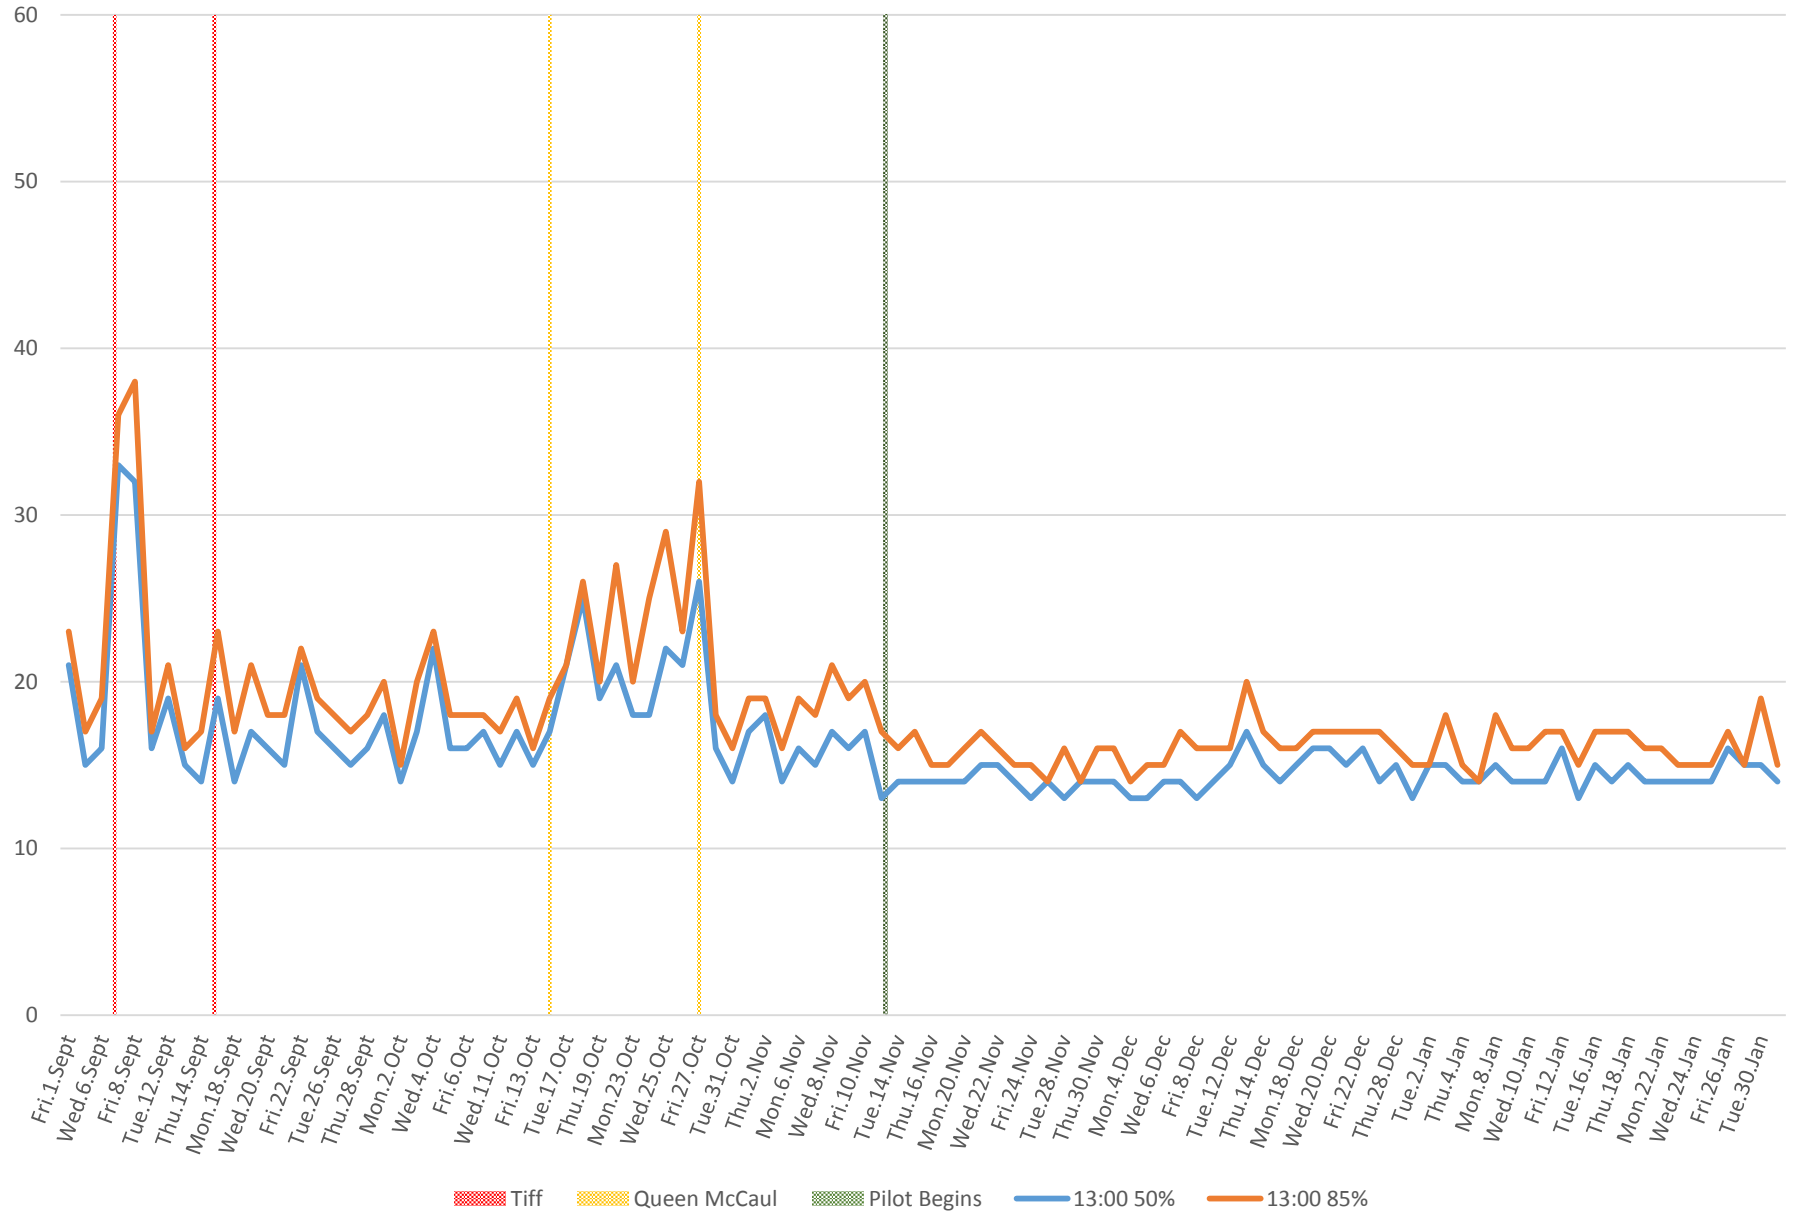

### 504 King Link Times WB Jarvis to Bathurst Sept 2017 to Jan 2018 50th & 85th Percentiles

# 504 King Link Times WB Jarvis to Bathurst Sept 2017 to Jan 2018 50th & 85th Percentiles

# 504 King Link Times WB Jarvis to Bathurst Sept 2017 to Jan 2018 50th & 85th Percentiles

504 King Link Times WB Jarvis to Bathurst Sept 2017 to Jan 2018 50th & 85th Percentiles

● Tiff    
 ● Queen McCaul    
 ● Pilot Begins    
 — 20:00 50%    
 — 20:00 85%