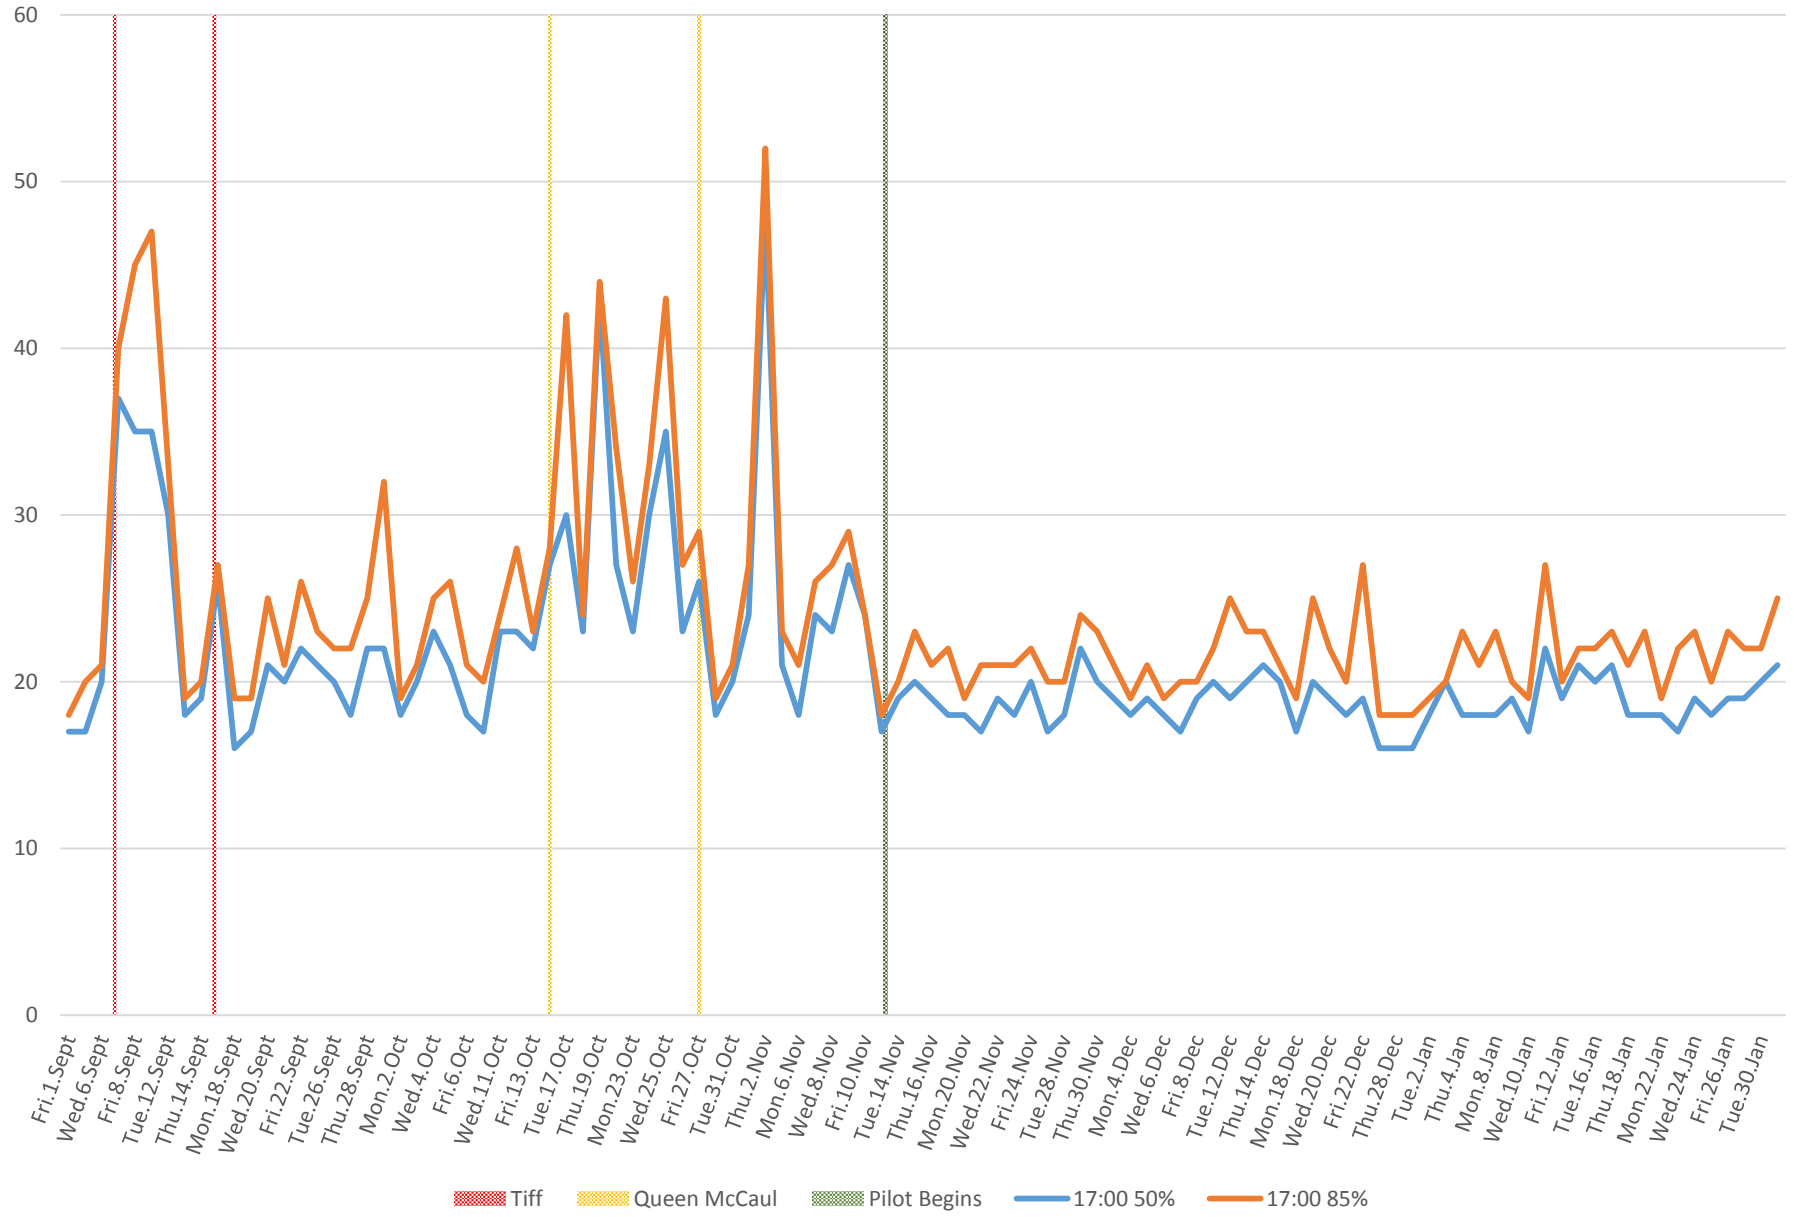

### 504 King Link Times WB Jarvis to Bathurst Sept 2017 to Jan 2018 50th & 85th Percentiles

# 504 King Link Times WB Jarvis to Bathurst Sept 2017 to Jan 2018 50th & 85th Percentiles

# 504 King Link Times WB Jarvis to Bathurst Sept 2017 to Jan 2018 50th & 85th Percentiles

504 King Link Times WB Jarvis to Bathurst Sept 2017 to Jan 2018 50th & 85th Percentiles

● Tiff    
 ● Queen McCaul    
 ● Pilot Begins    
 — 20:00 50%    
 — 20:00 85%