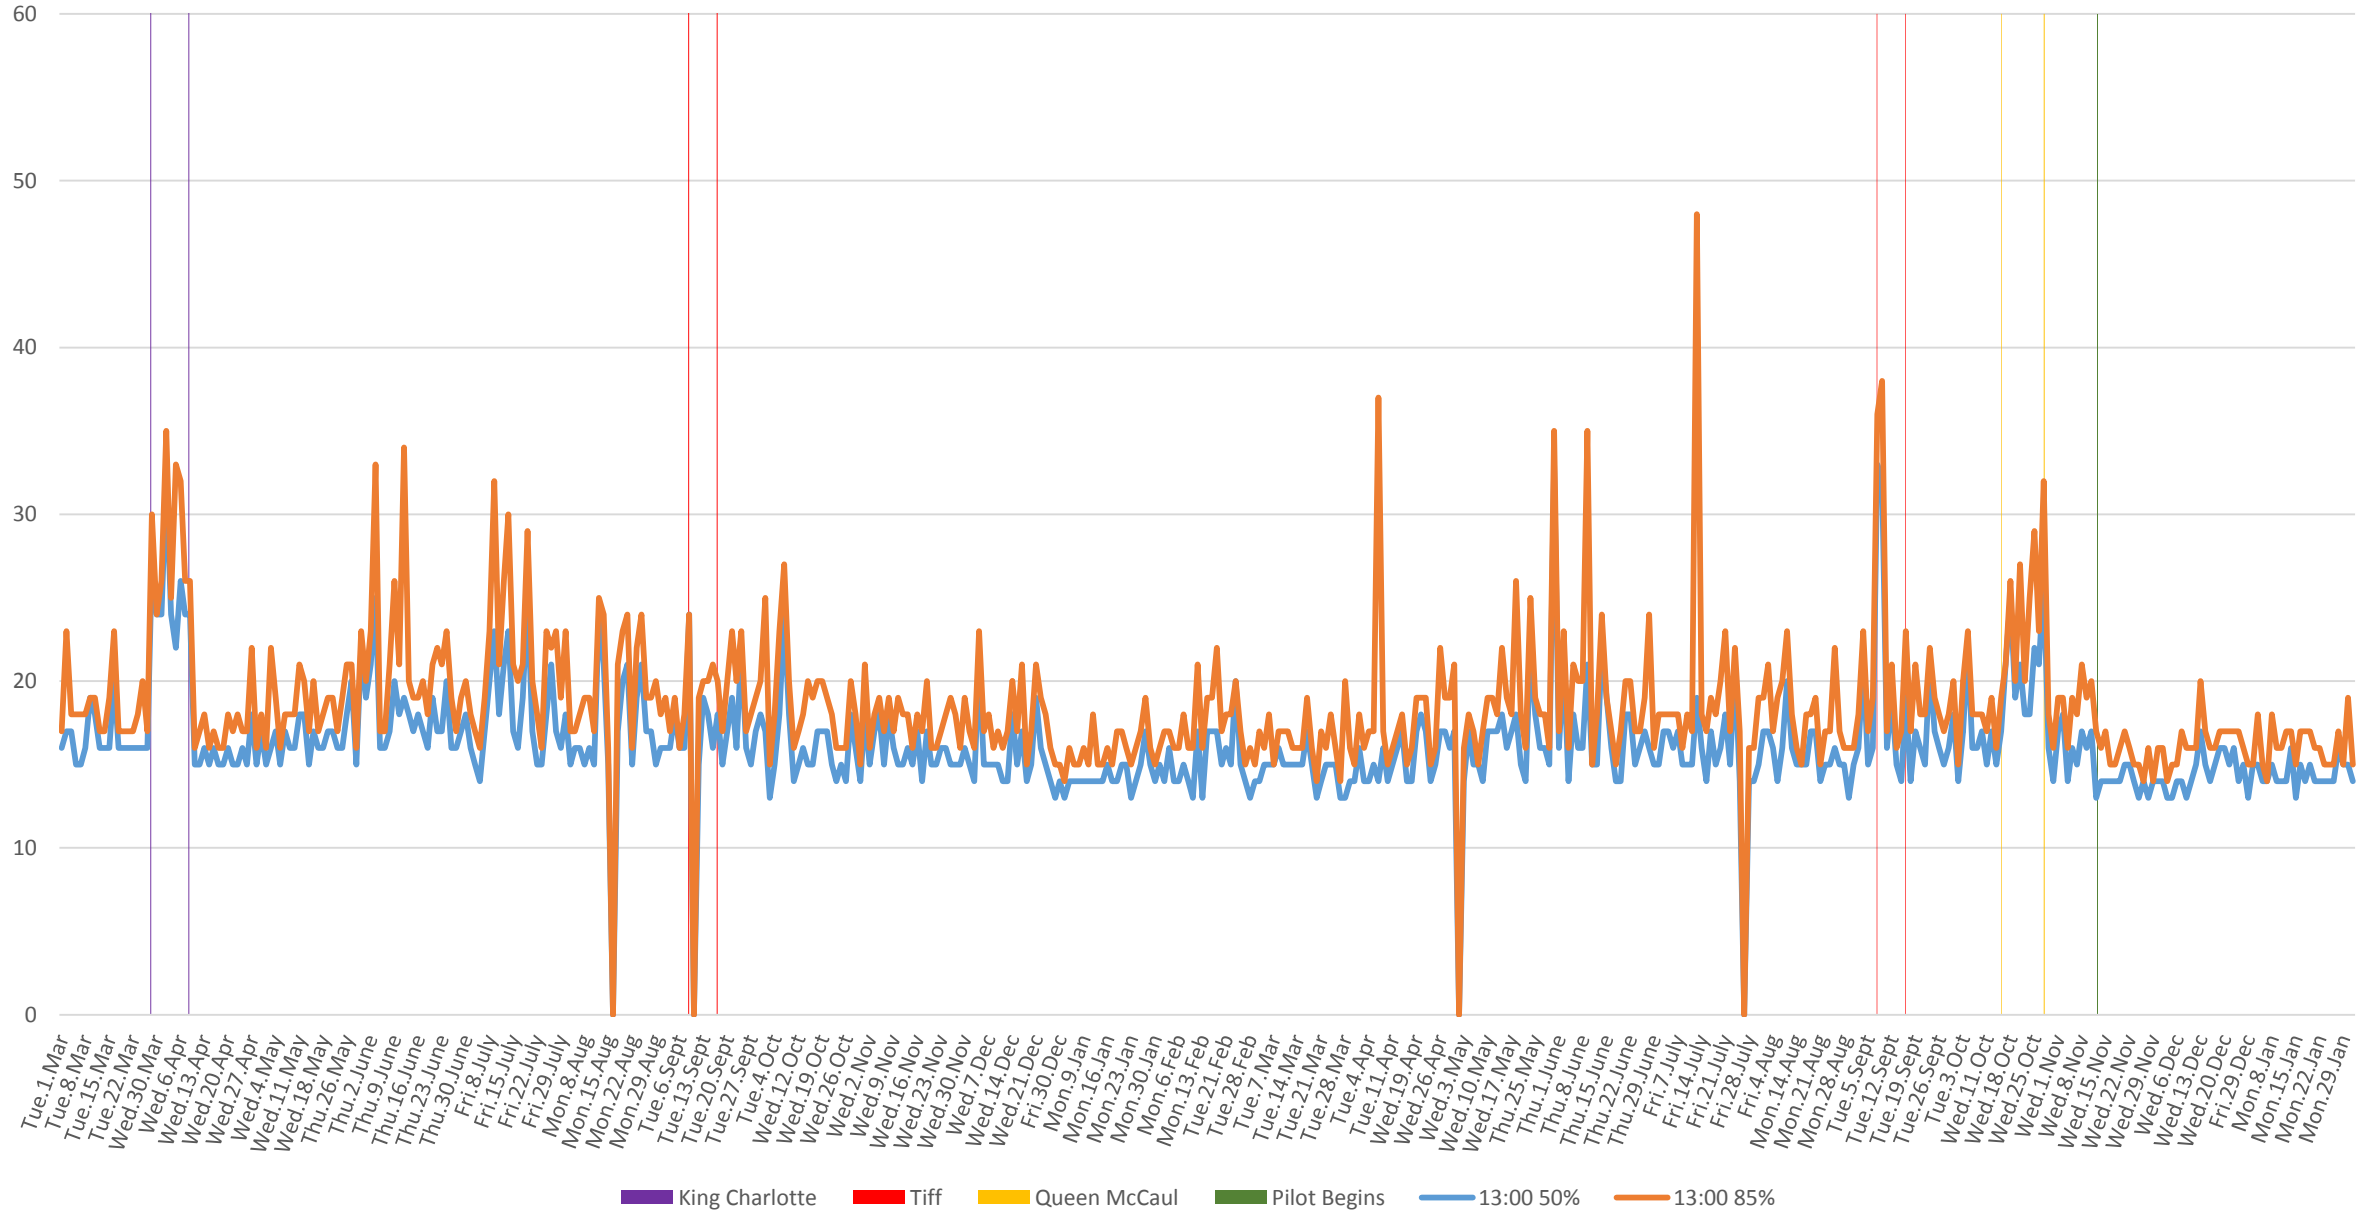

504 King Link Times WB Jarvis to Bathurst March 2016 to Jan 2018 50th & 85th Percentiles 8:00 to 9:00 am

504 King Link Times WB Jarvis to Bathurst March 2016 to Jan 2018 50th & 85th Percentiles 1:00 to 2:00 pm

504 King Link Times WB Jarvis to Bathurst March 2016 to Jan 2018 50th & 85th Percentiles 5:00 to 6:00 pm

■ King Charlotte   
 ■ Tiff   
 ■ Queen McCaul   
 ■ Pilot Begins   
 — 17:00 50%   
 — 17:00 85%

504 King Link Times WB Jarvis to Bathurst March 2016 to Jan 2018 50th & 85th Percentiles 8:00 to 9:00 pm

504 King Link Times WB Jarvis to Bathurst March 2016 to Jan 2018 50th & 85th Percentiles 10:00 to 11:00 pm