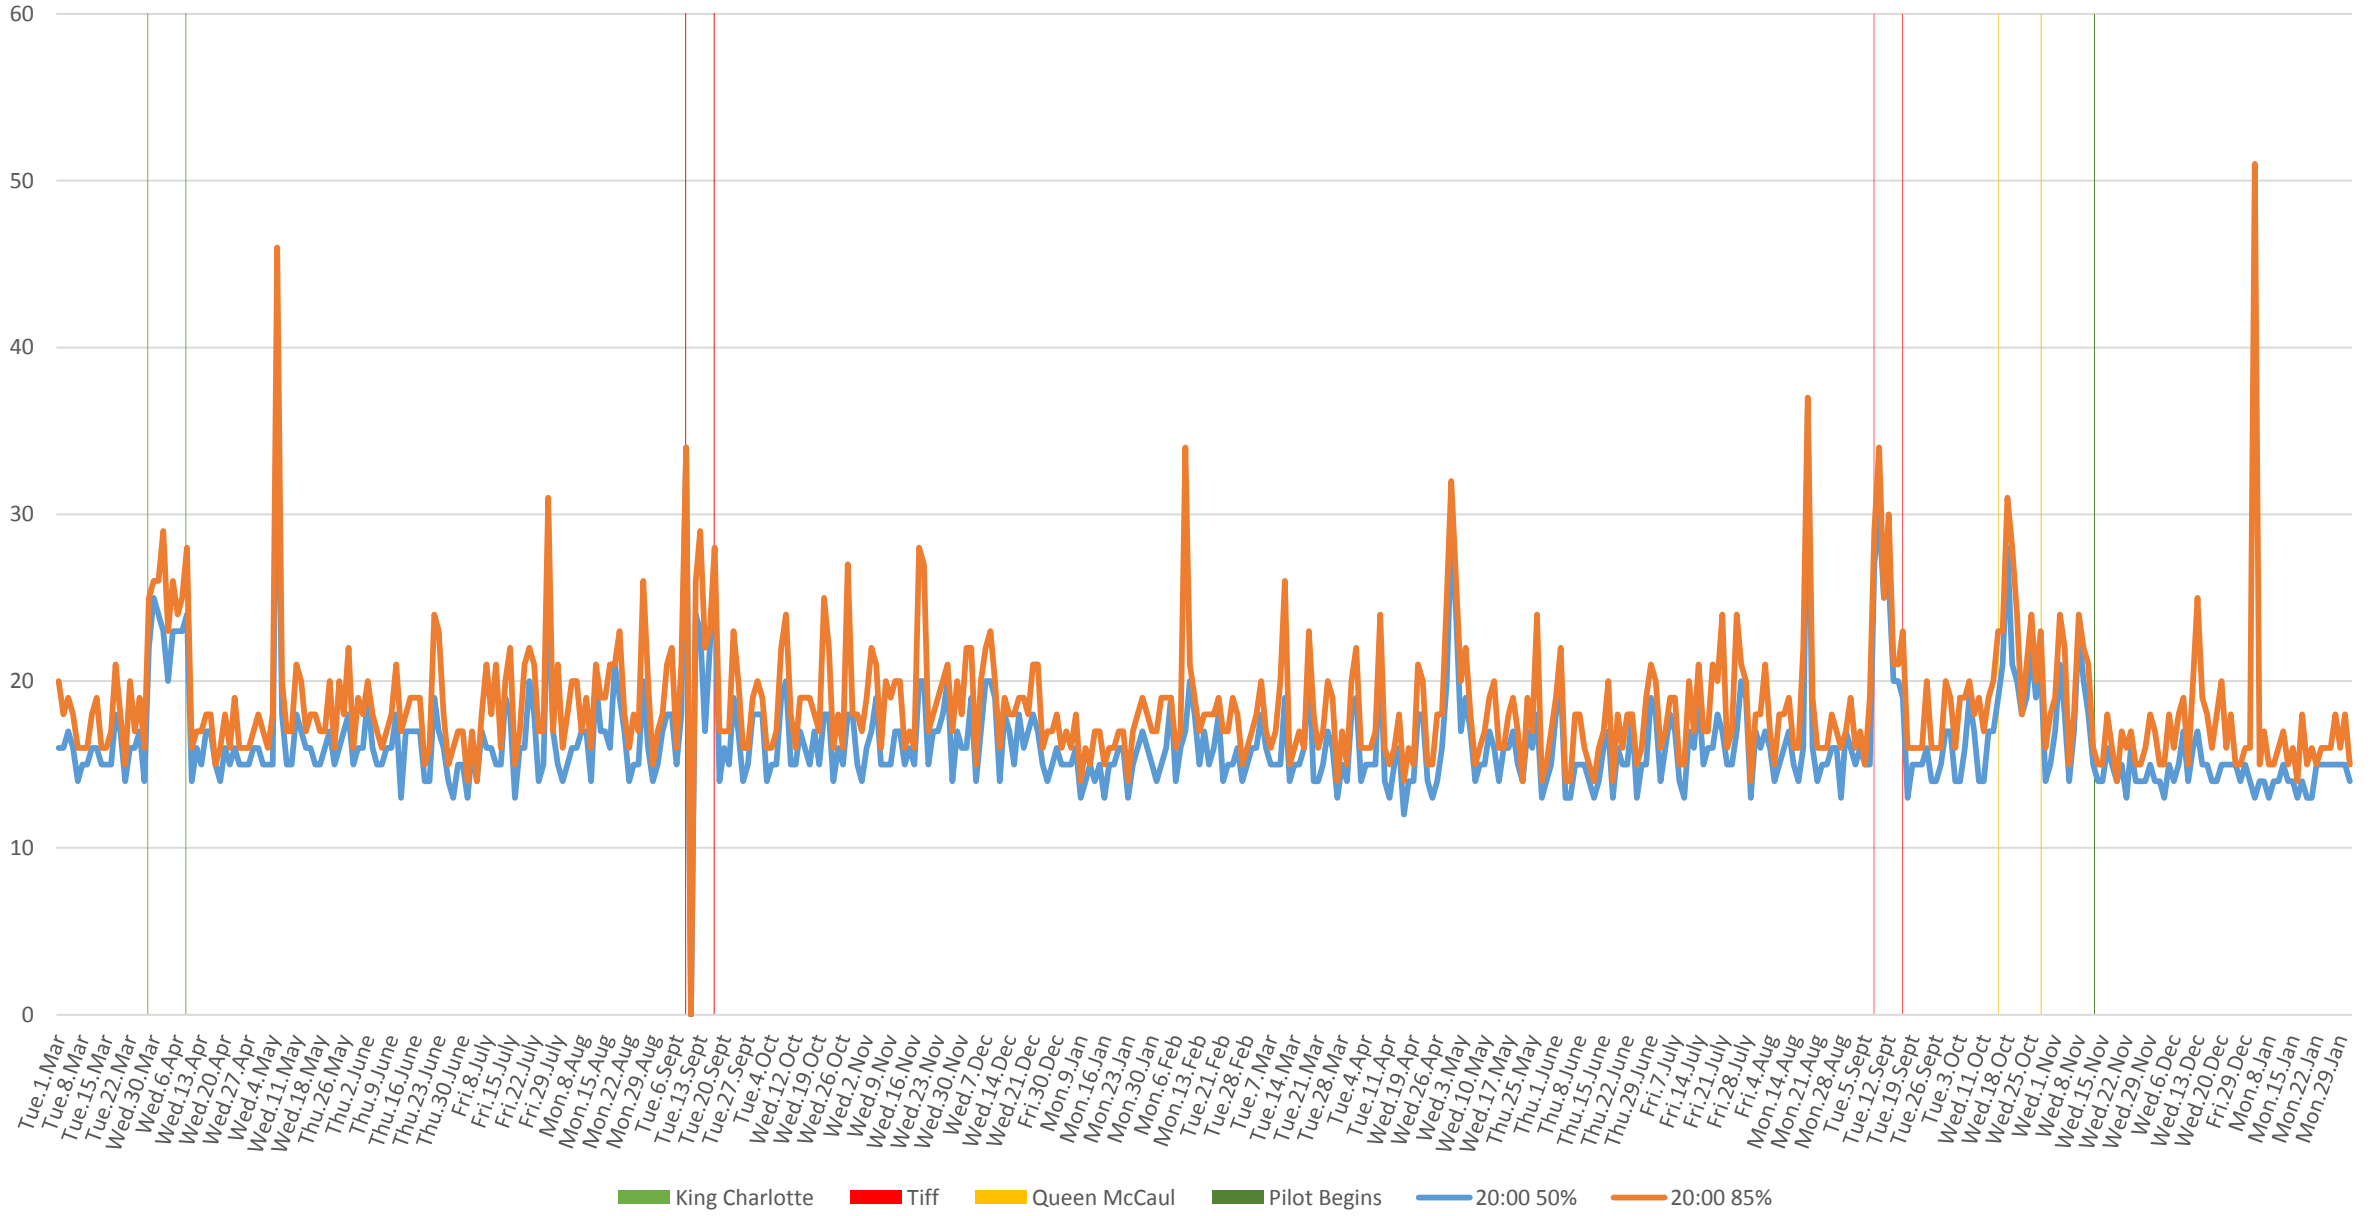

504 King Link Times WB Jarvis to Bathurst March 2016 to Jan 2018 50th & 85th Percentiles 8:00 to 9:00 am

504 King Link Times WB Jarvis to Bathurst March 2016 to Jan 2018 50th & 85th Percentiles 1:00 to 2:00 pm

504 King Link Times WB Jarvis to Bathurst March 2016 to Jan 2018 50th & 85th Percentiles 5:00 to 6:00 pm

■ King Charlotte   
 ■ Tiff   
 ■ Queen McCaul   
 ■ Pilot Begins   
 — 17:00 50%   
 — 17:00 85%

504 King Link Times WB Jarvis to Bathurst March 2016 to Jan 2018 50th & 85th Percentiles 8:00 to 9:00 pm

504 King Link Times WB Jarvis to Bathurst March 2016 to Jan 2018 50th & 85th Percentiles 10:00 to 11:00 pm