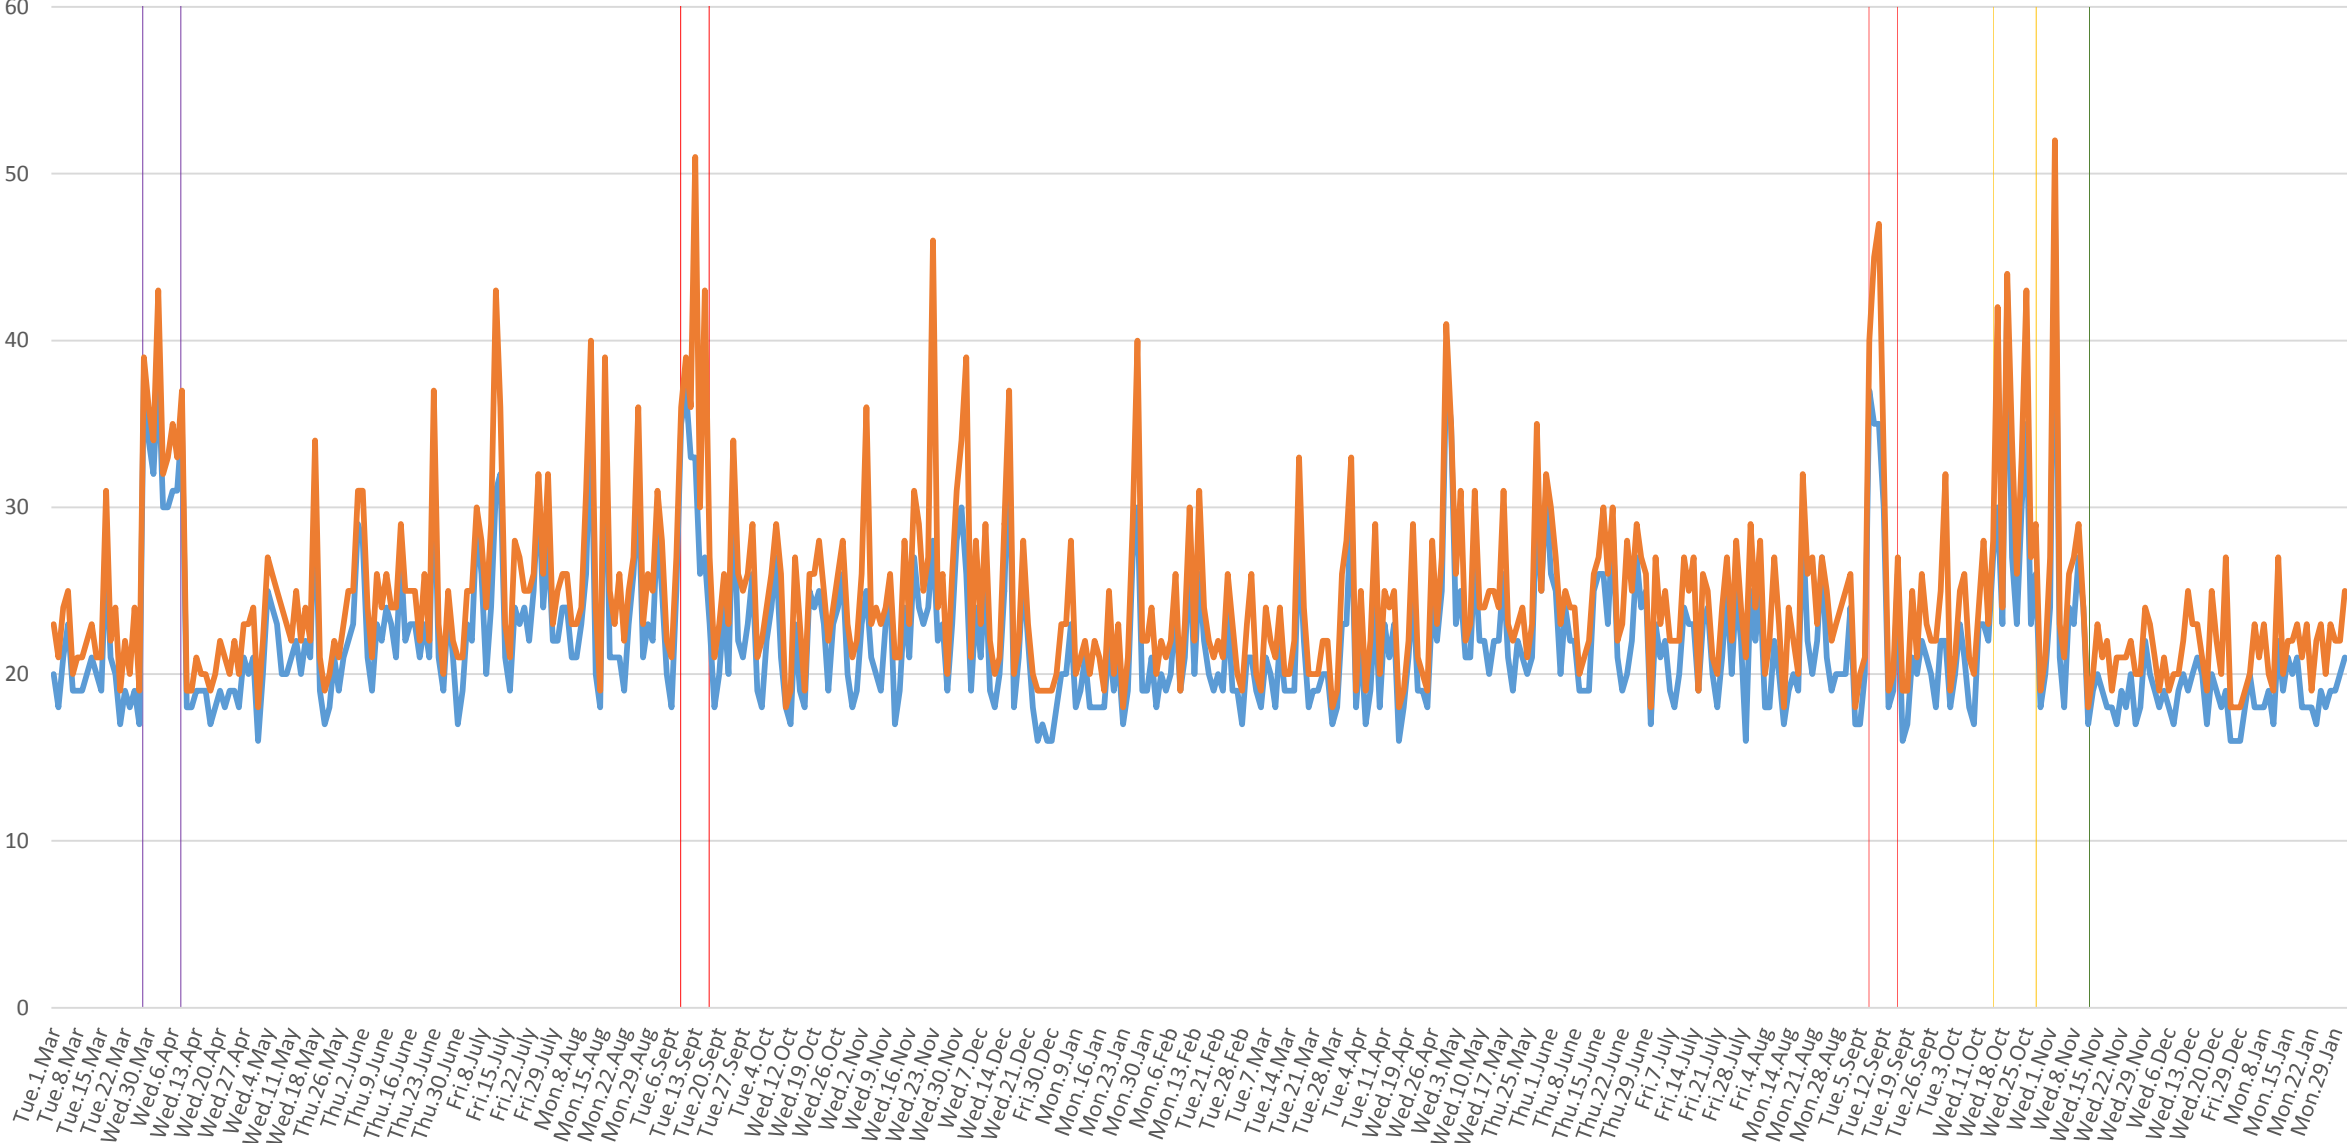

504 King Link Times WB Jarvis to Bathurst March 2016 to Jan 2018 50th & 85th Percentiles 8:00 to 9:00 am

504 King Link Times WB Jarvis to Bathurst March 2016 to Jan 2018 50th & 85th Percentiles 1:00 to 2:00 pm

504 King Link Times WB Jarvis to Bathurst March 2016 to Jan 2018 50th & 85th Percentiles 5:00 to 6:00 pm

■ King Charlotte   
 ■ Tiff   
 ■ Queen McCaul   
 ■ Pilot Begins   
 — 17:00 50%   
 — 17:00 85%

504 King Link Times WB Jarvis to Bathurst March 2016 to Jan 2018 50th & 85th Percentiles 8:00 to 9:00 pm

504 King Link Times WB Jarvis to Bathurst March 2016 to Jan 2018 50th & 85th Percentiles 10:00 to 11:00 pm