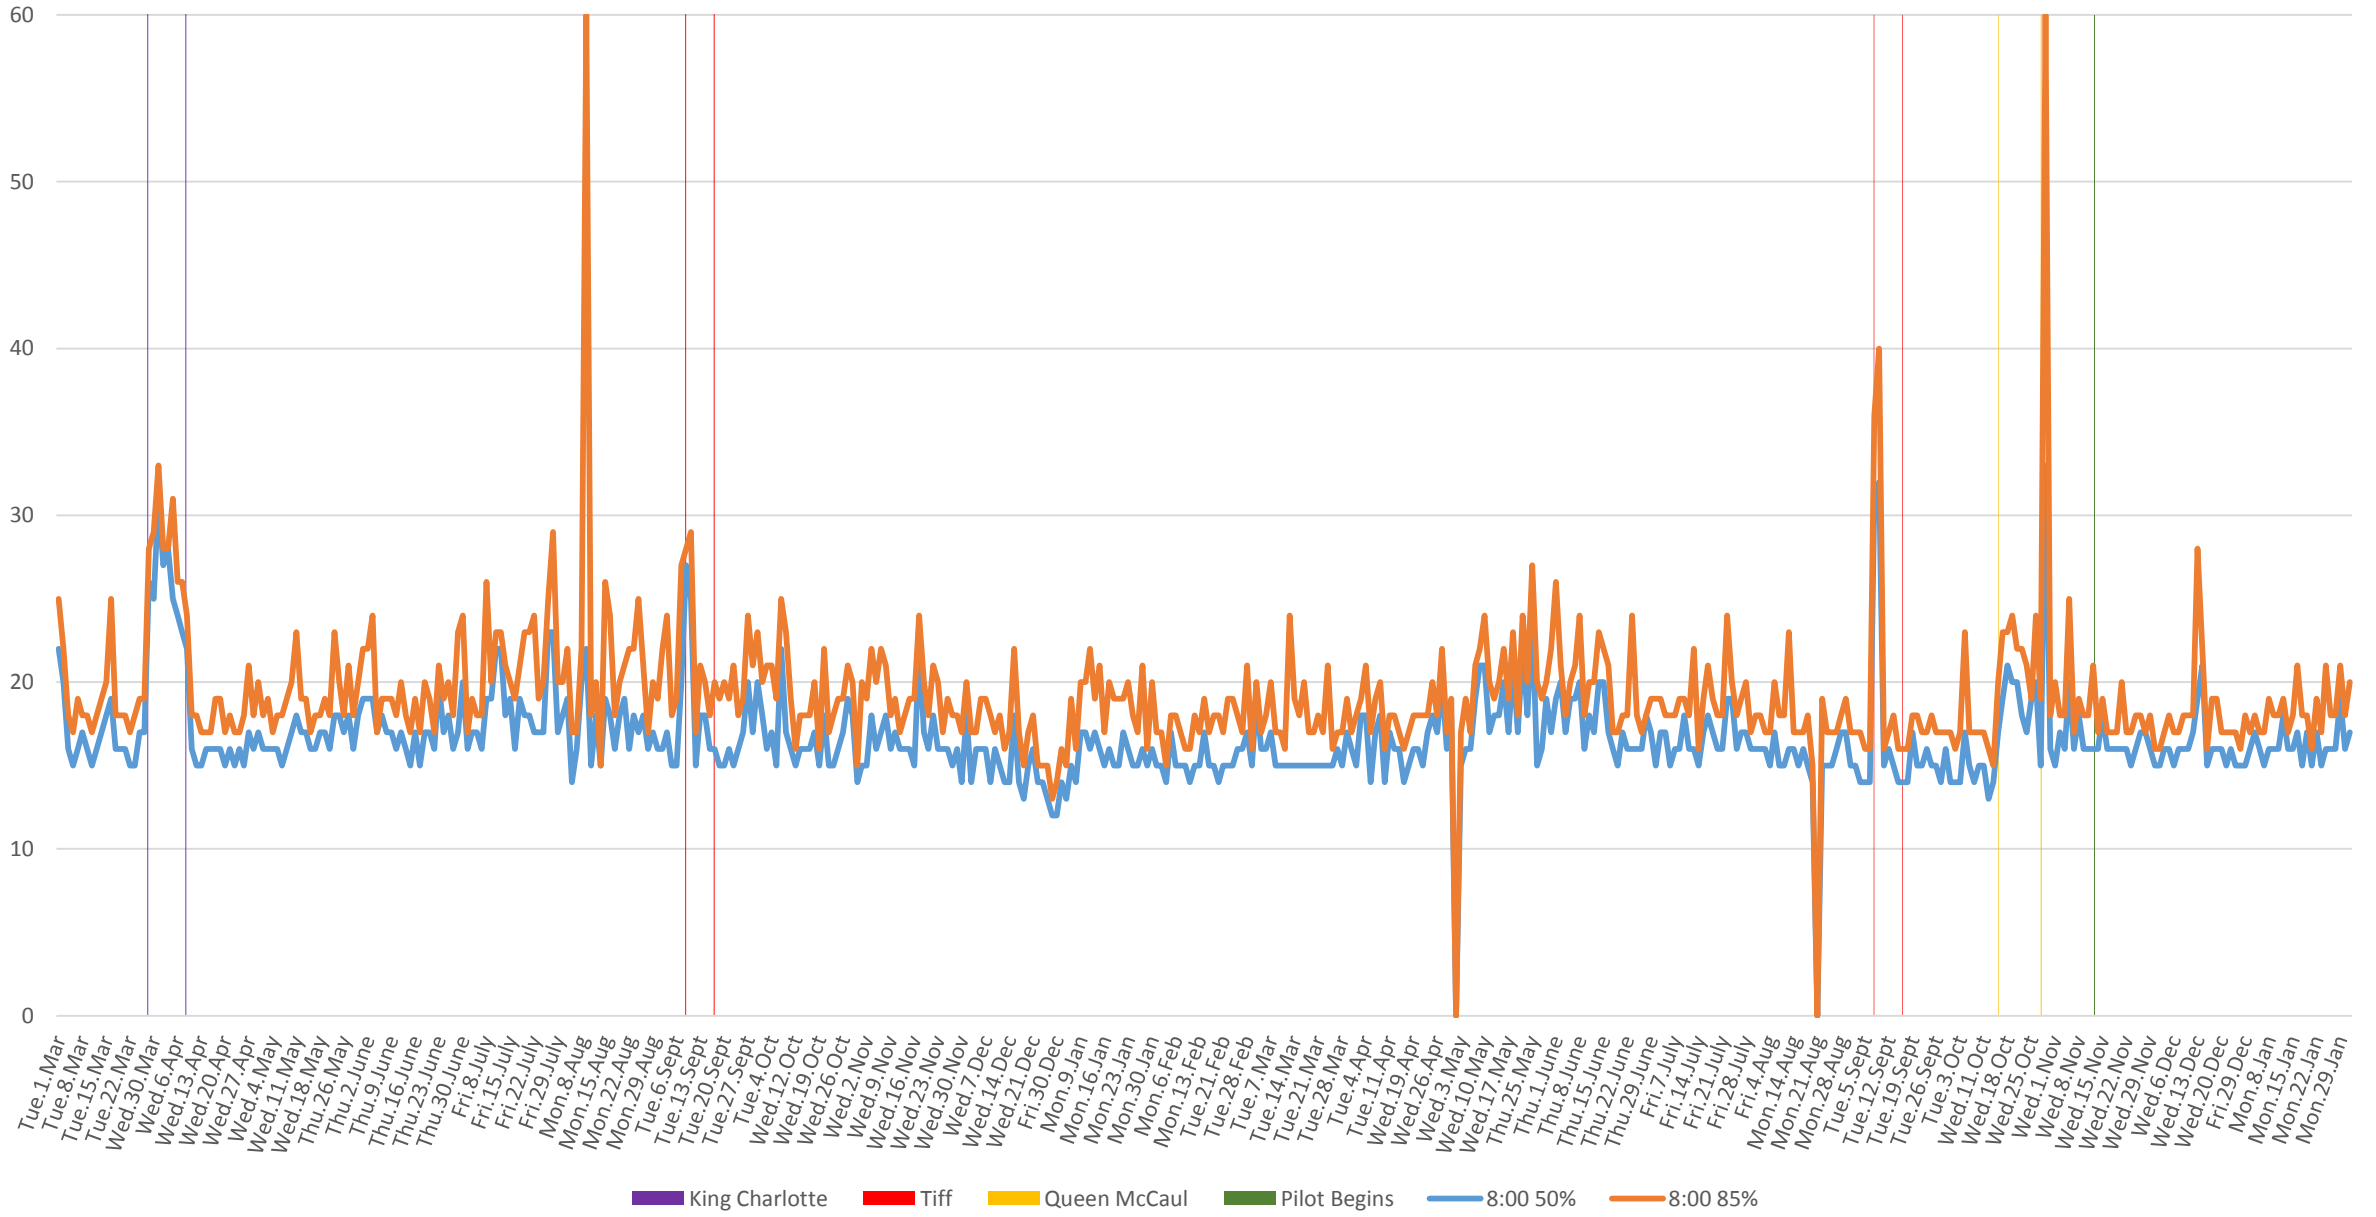

504 King Link Times WB Jarvis to Bathurst March 2016 to Jan 2018 50th & 85th Percentiles 8:00 to 9:00 am

504 King Link Times WB Jarvis to Bathurst March 2016 to Jan 2018 50th & 85th Percentiles 1:00 to 2:00 pm

504 King Link Times WB Jarvis to Bathurst March 2016 to Jan 2018 50th & 85th Percentiles 5:00 to 6:00 pm

■ King Charlotte   
 ■ Tiff   
 ■ Queen McCaul   
 ■ Pilot Begins   
 — 17:00 50%   
 — 17:00 85%

504 King Link Times WB Jarvis to Bathurst March 2016 to Jan 2018 50th & 85th Percentiles 8:00 to 9:00 pm

504 King Link Times WB Jarvis to Bathurst March 2016 to Jan 2018 50th & 85th Percentiles 10:00 to 11:00 pm