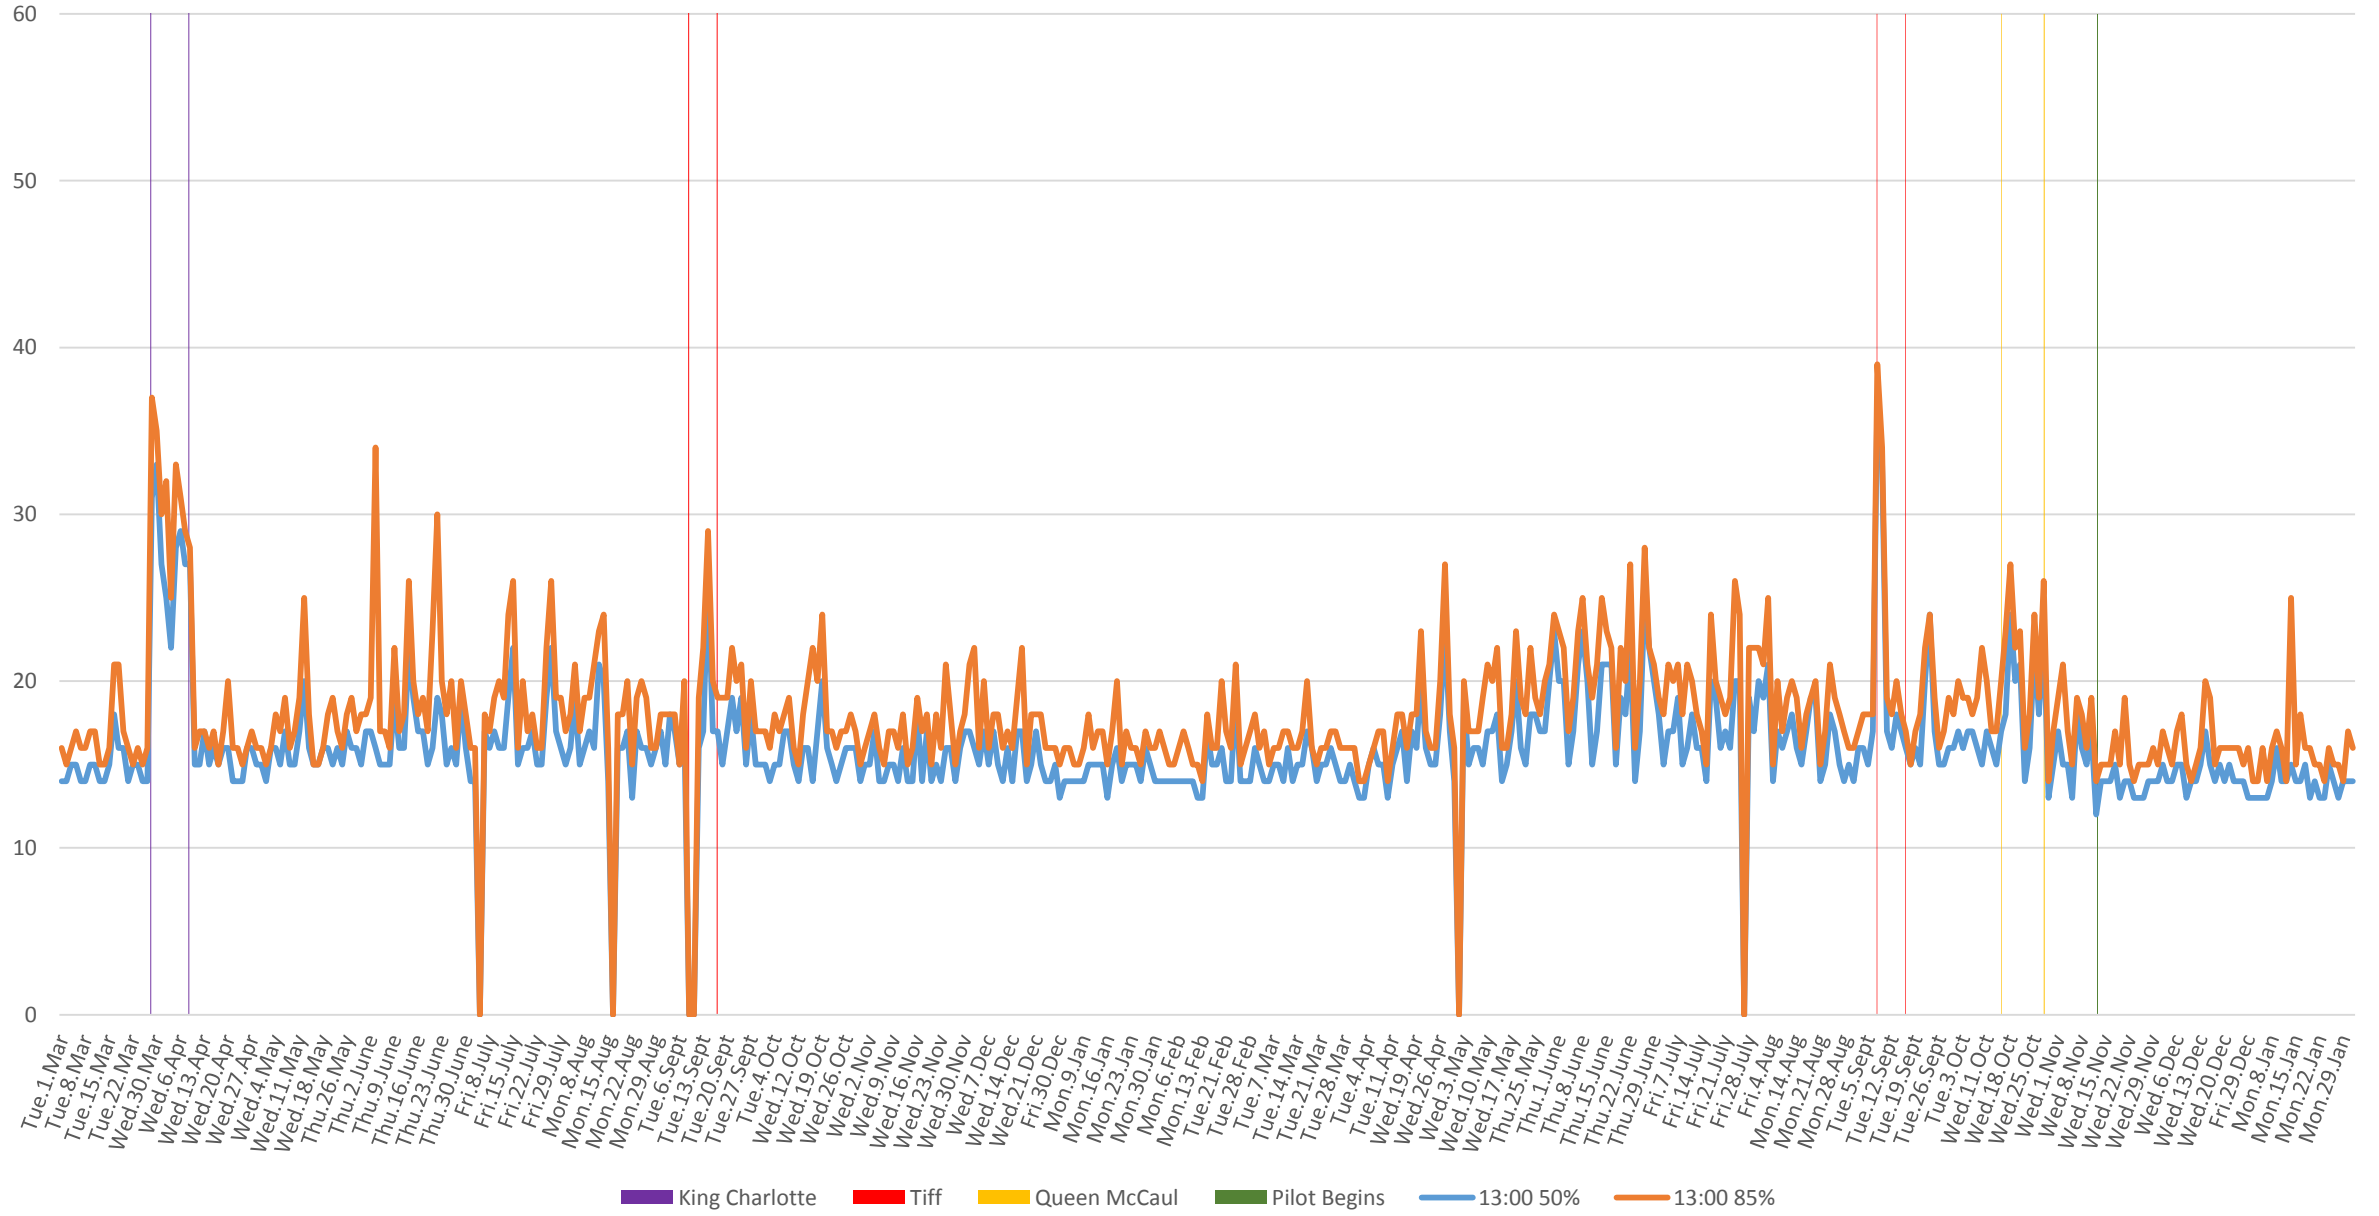

504 King Link Times EB Bathurst to Jarvis March 2016 to Jan 2018 50th & 85th Percentiles 8:00 to 9:00 am

504 King Link Times EB Bathurst to Jarvis March 2016 to Jan 2018 50th & 85th Percentiles 1:00 to 2:00 pm

504 King Link Times EB Bathurst to Jarvis March 2016 to Jan 2018 50th & 85th Percentiles 5:00 to 6:00 pm

504 King Link Times EB Bathurst to Jarvis March 2016 to Jan 2018 50th & 85th Percentiles 8:00 to 9:00 pm

504 King Link Times EB Bathurst to Jarvis March 2016 to Jan 2018 50th & 85th Percentiles 10:00 to 11:00 pm