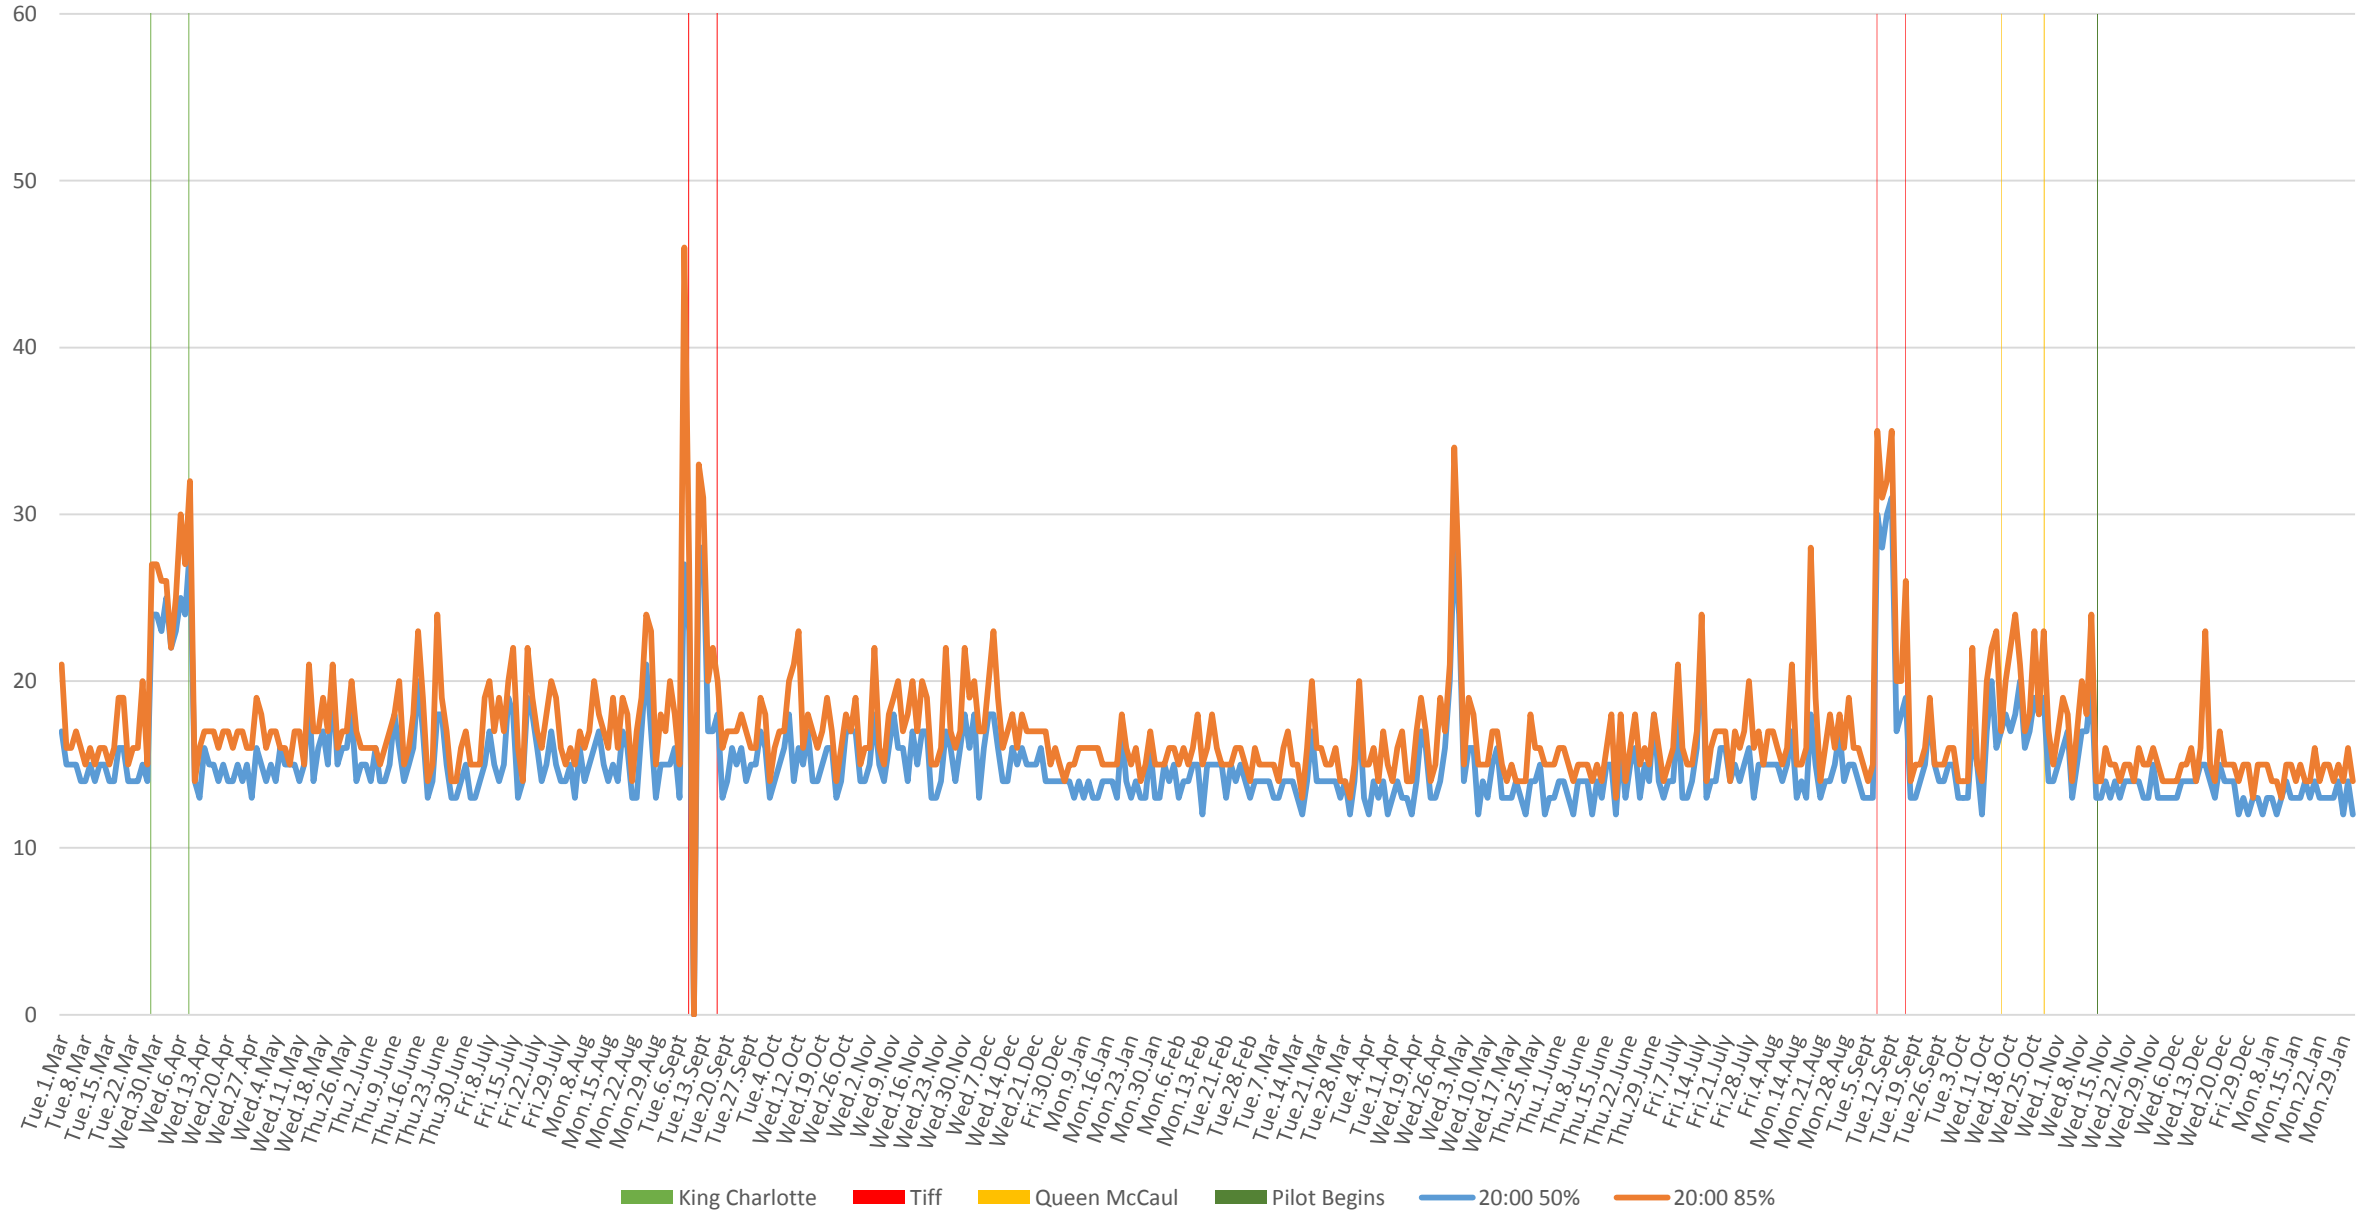

504 King Link Times EB Bathurst to Jarvis March 2016 to Jan 2018 50th & 85th Percentiles 8:00 to 9:00 am

504 King Link Times EB Bathurst to Jarvis March 2016 to Jan 2018 50th & 85th Percentiles 1:00 to 2:00 pm

504 King Link Times EB Bathurst to Jarvis March 2016 to Jan 2018 50th & 85th Percentiles 5:00 to 6:00 pm

504 King Link Times EB Bathurst to Jarvis March 2016 to Jan 2018 50th & 85th Percentiles 8:00 to 9:00 pm

504 King Link Times EB Bathurst to Jarvis March 2016 to Jan 2018 50th & 85th Percentiles 10:00 to 11:00 pm