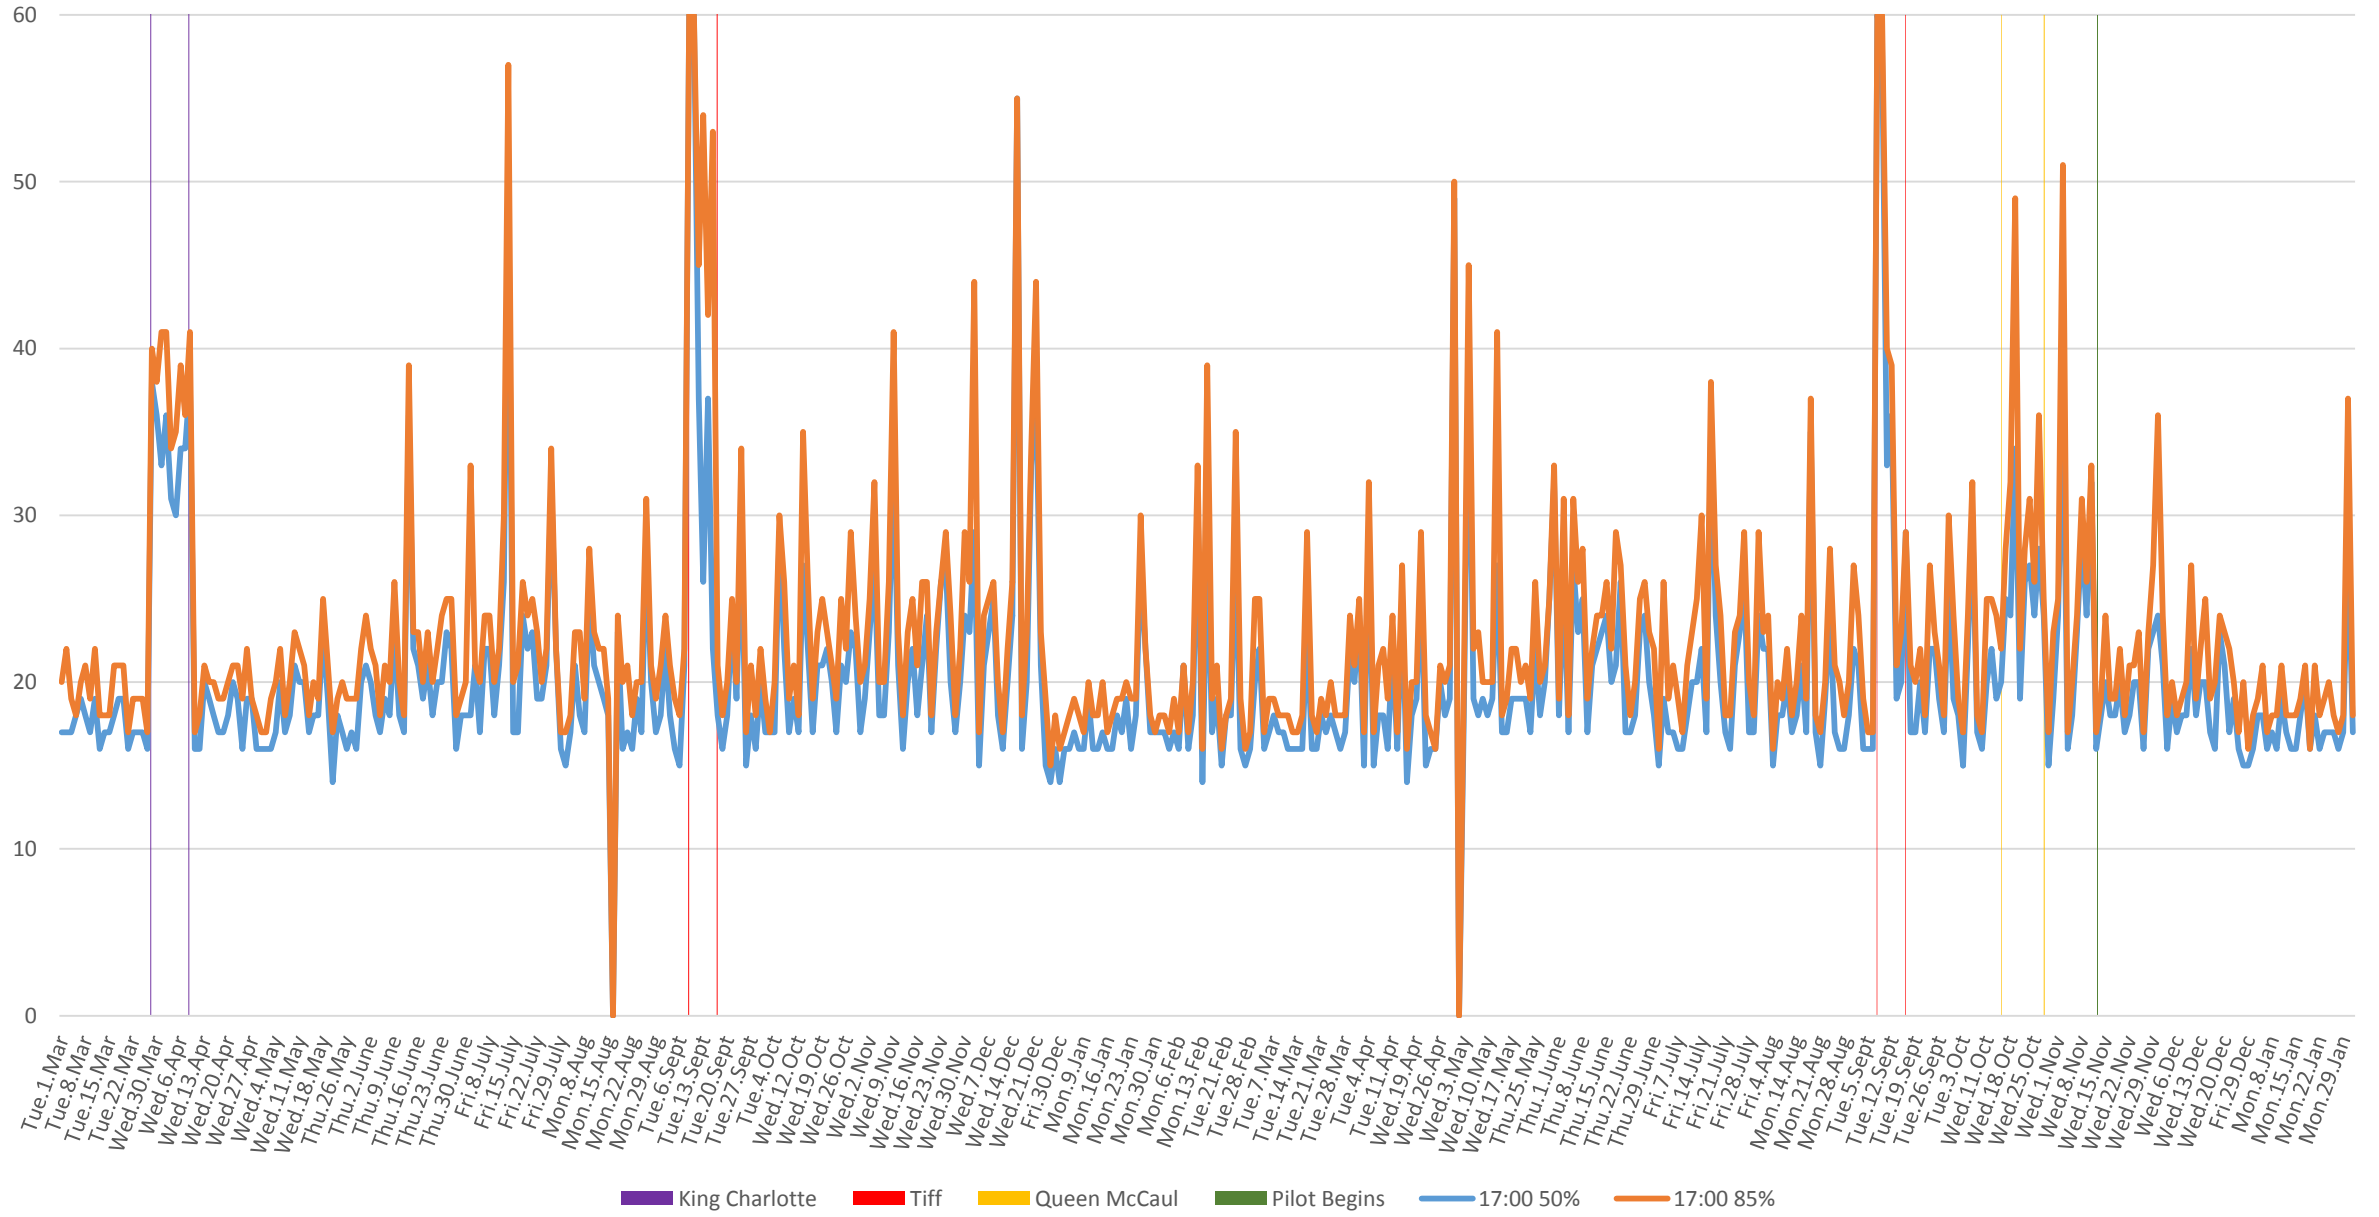

504 King Link Times EB Bathurst to Jarvis March 2016 to Jan 2018 50th & 85th Percentiles 8:00 to 9:00 am

504 King Link Times EB Bathurst to Jarvis March 2016 to Jan 2018 50th & 85th Percentiles 1:00 to 2:00 pm

504 King Link Times EB Bathurst to Jarvis March 2016 to Jan 2018 50th & 85th Percentiles 5:00 to 6:00 pm

504 King Link Times EB Bathurst to Jarvis March 2016 to Jan 2018 50th & 85th Percentiles 8:00 to 9:00 pm

504 King Link Times EB Bathurst to Jarvis March 2016 to Jan 2018 50th & 85th Percentiles 10:00 to 11:00 pm