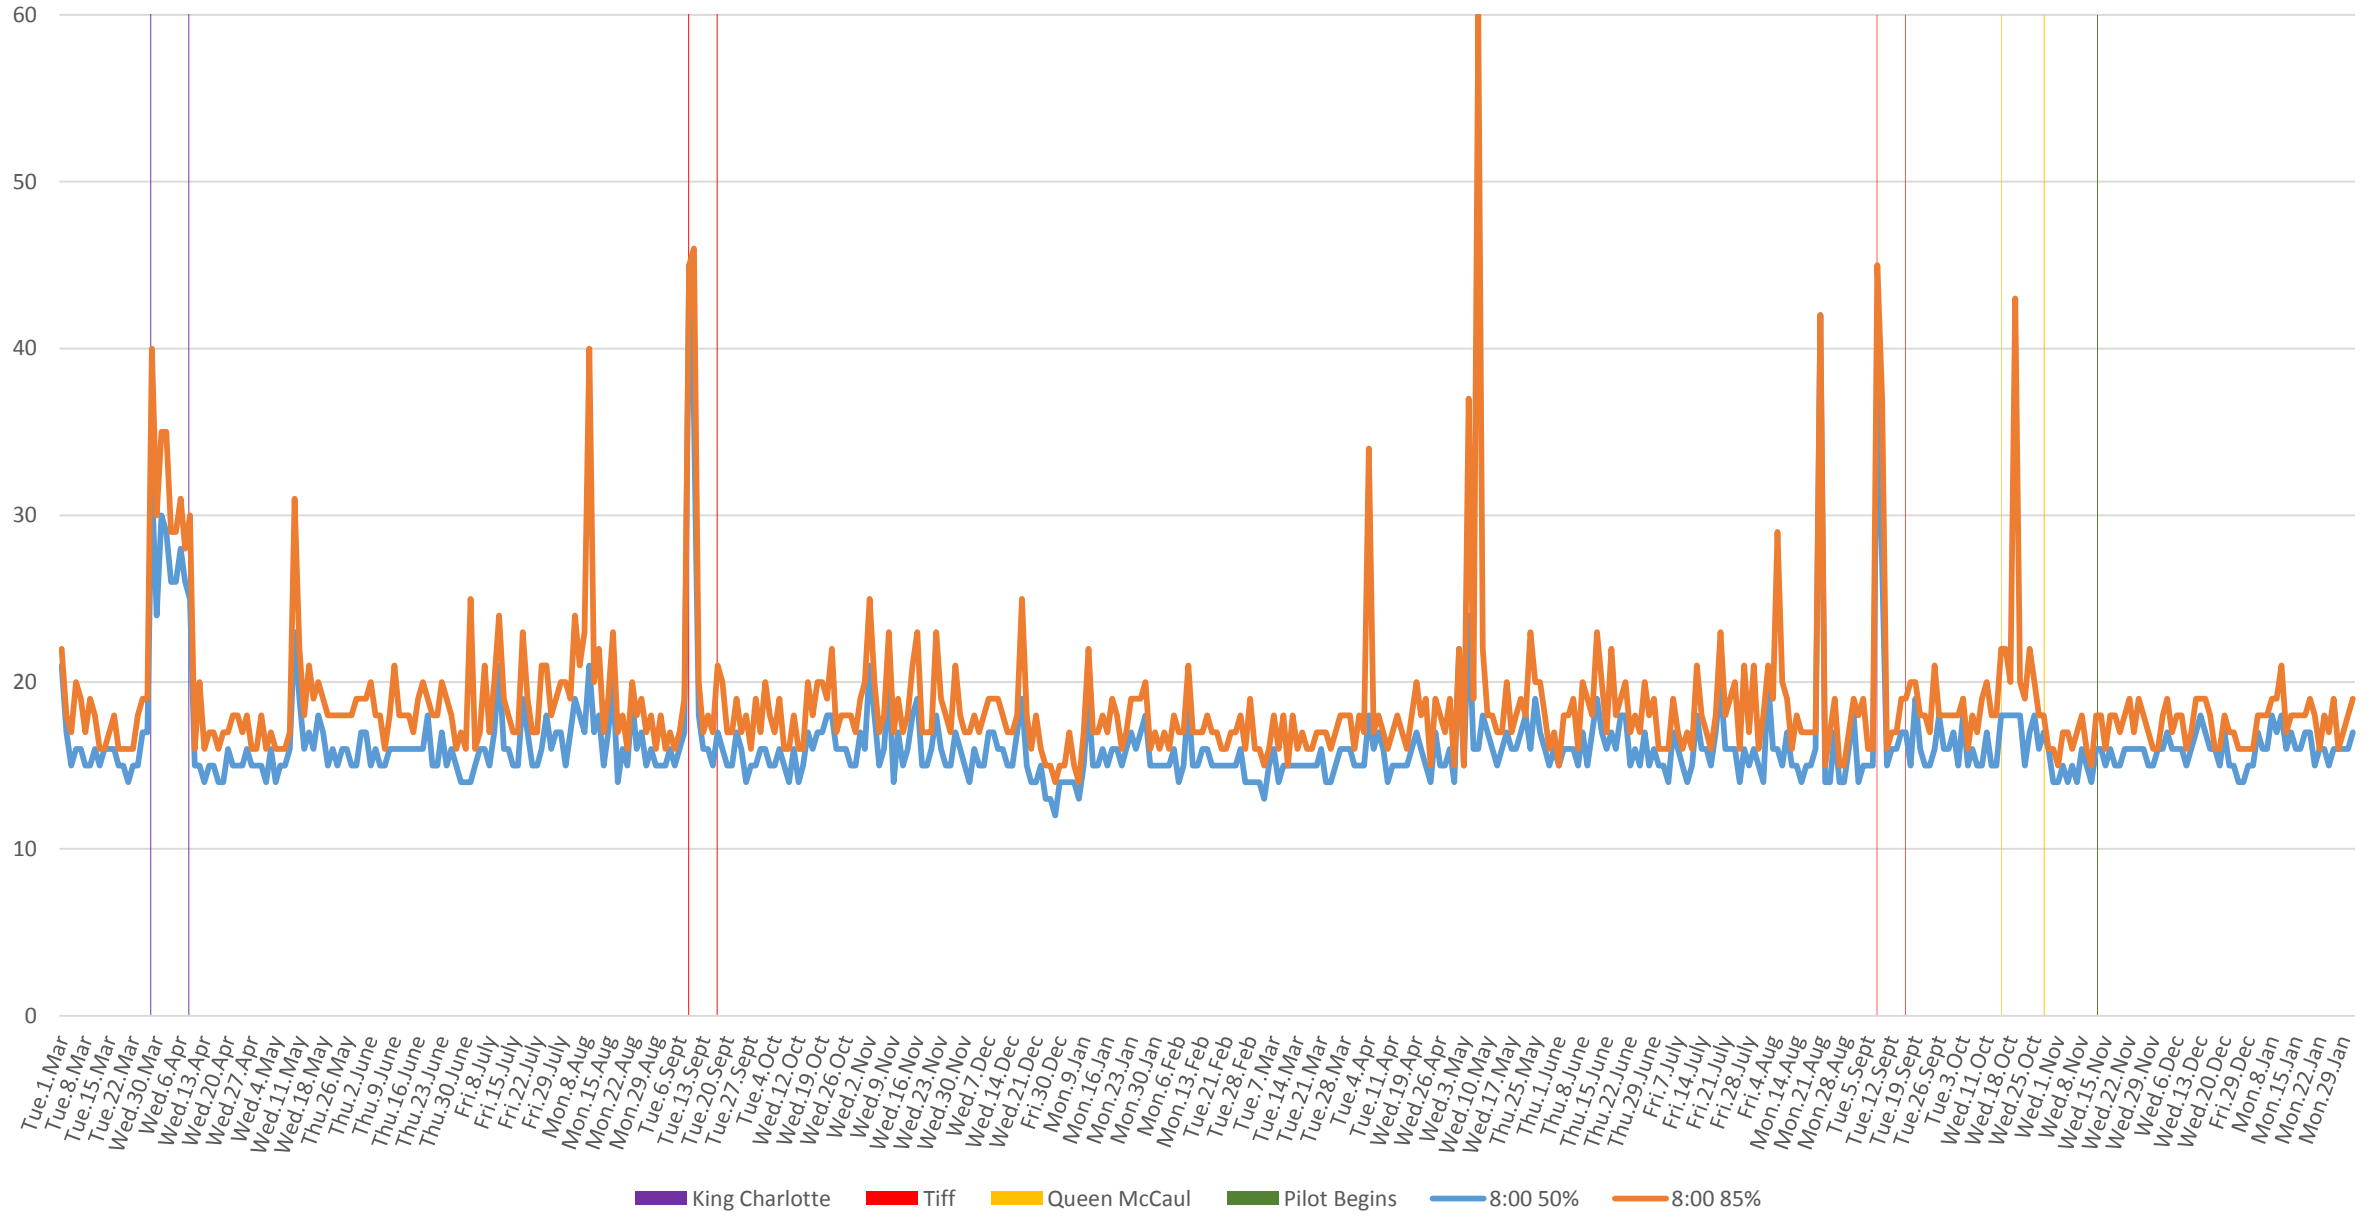

504 King Link Times EB Bathurst to Jarvis March 2016 to Jan 2018 50th & 85th Percentiles 8:00 to 9:00 am

504 King Link Times EB Bathurst to Jarvis March 2016 to Jan 2018 50th & 85th Percentiles 1:00 to 2:00 pm

504 King Link Times EB Bathurst to Jarvis March 2016 to Jan 2018 50th & 85th Percentiles 5:00 to 6:00 pm

504 King Link Times EB Bathurst to Jarvis March 2016 to Jan 2018 50th & 85th Percentiles 8:00 to 9:00 pm

504 King Link Times EB Bathurst to Jarvis March 2016 to Jan 2018 50th & 85th Percentiles 10:00 to 11:00 pm