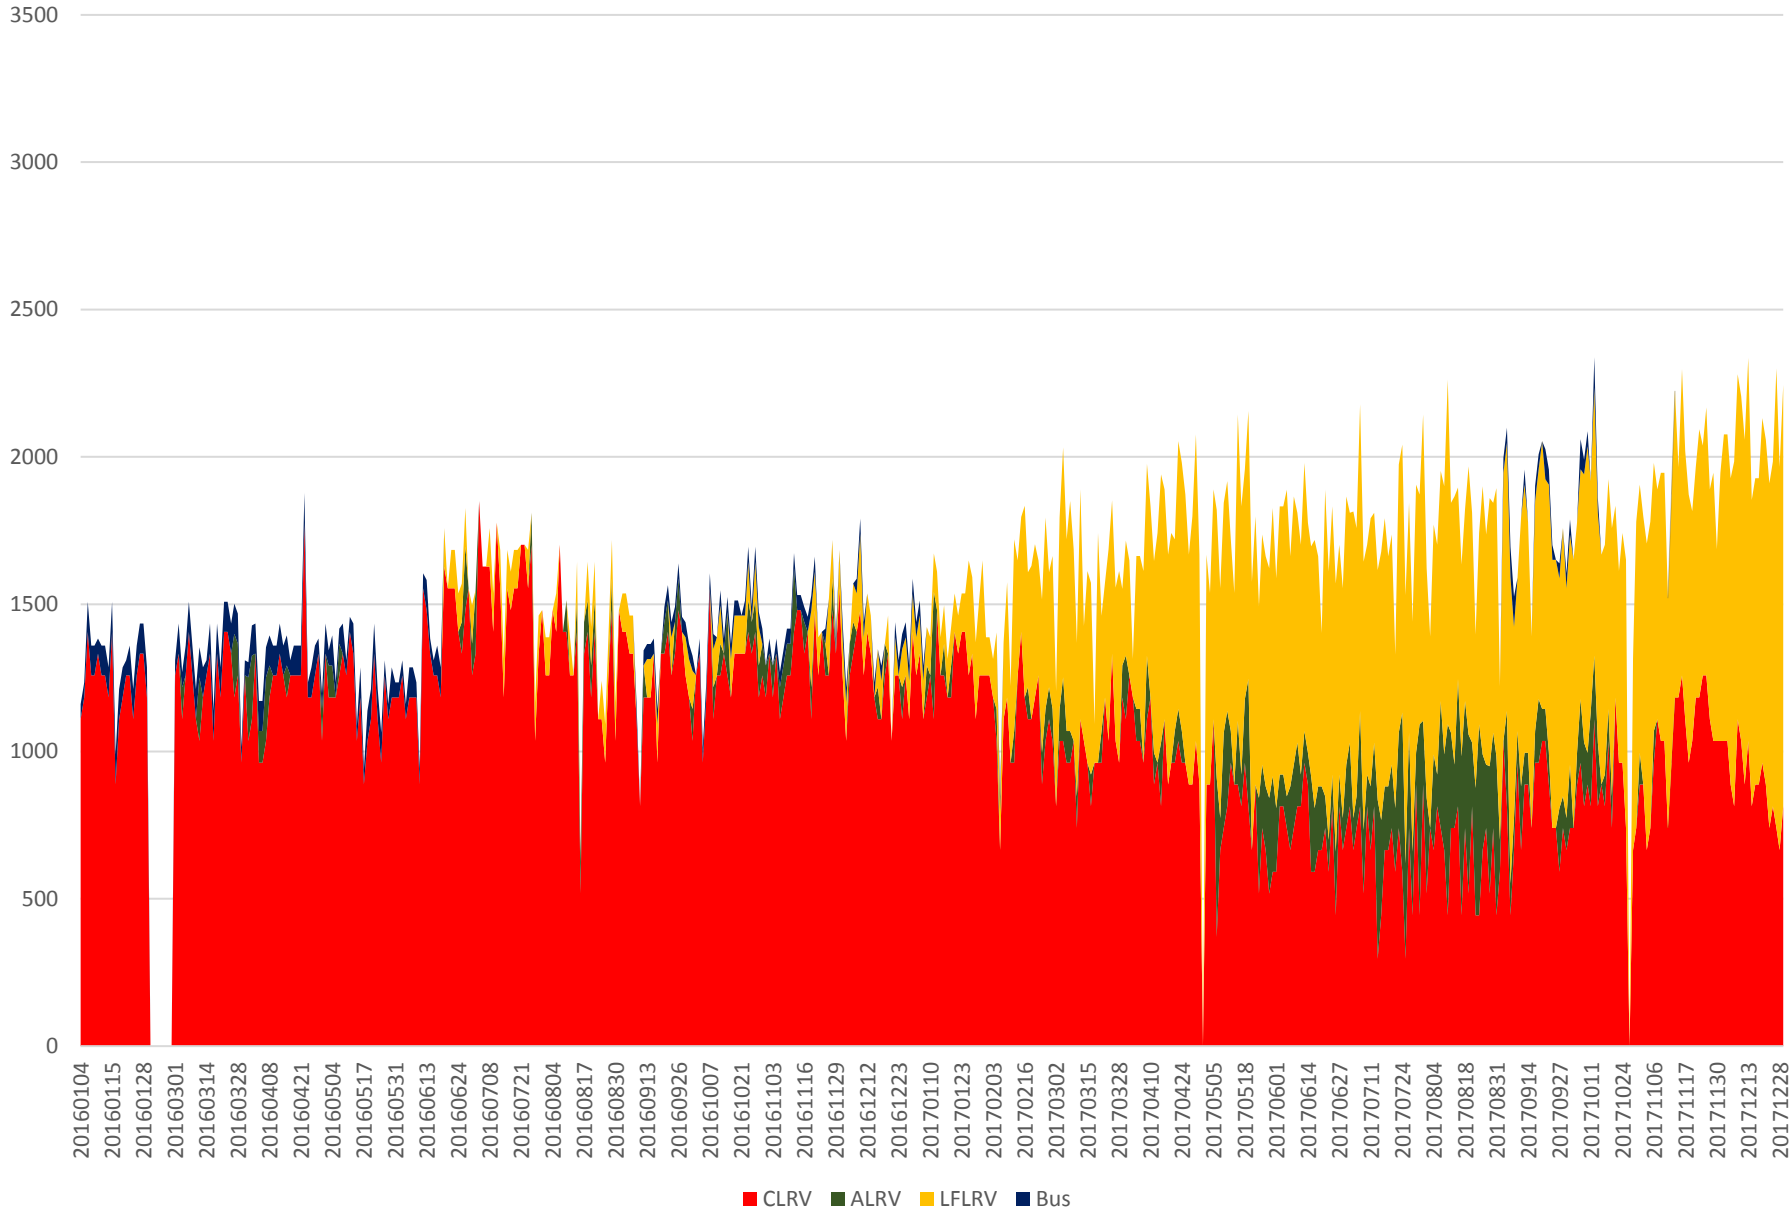

504 King Capacity at Yonge/WB 1500 to 1600

504 King Capacity at Yonge/WB 1600 to 1700

504 King Capacity at Yonge/WB 1700 to 1800

504 King Capacity at Yonge/WB 1800 to 1900