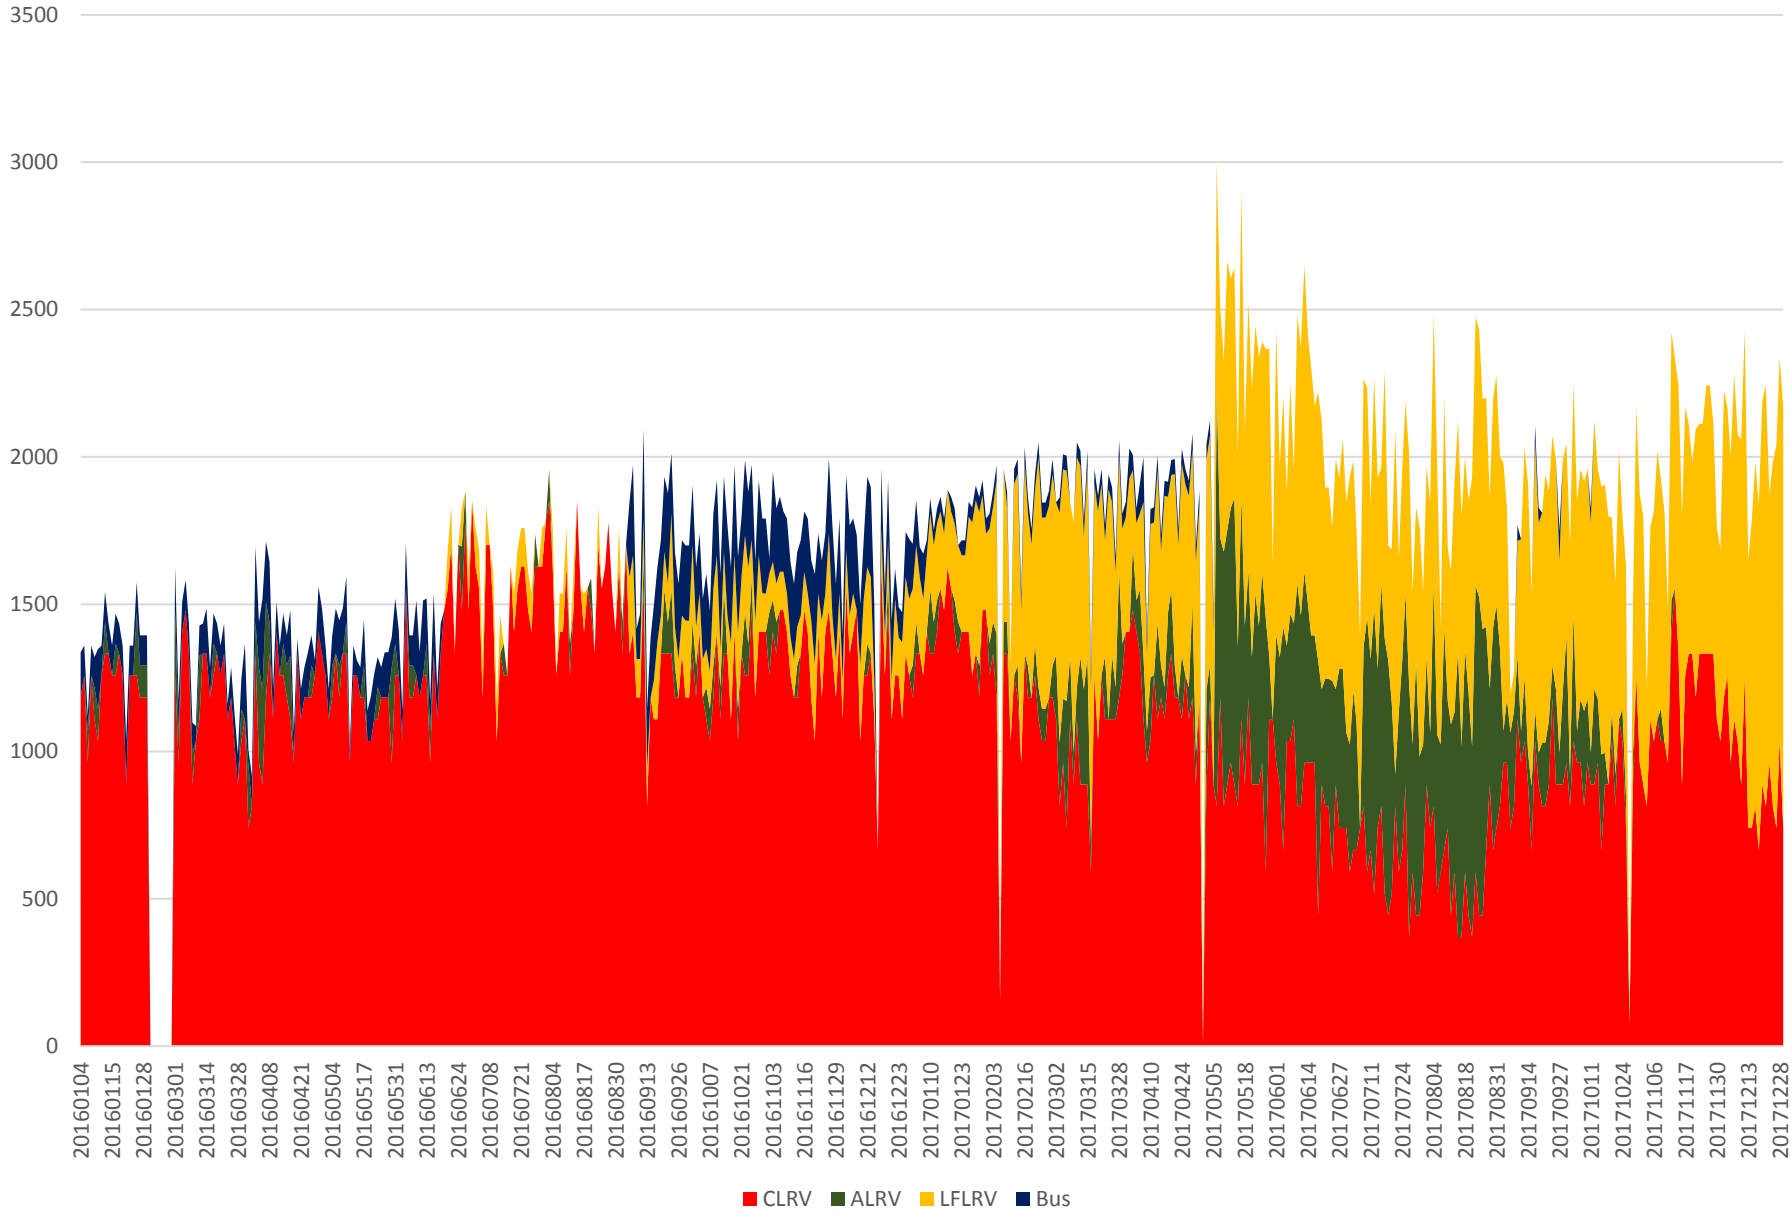

504 King Capacity at Yonge/WB 1500 to 1600

504 King Capacity at Yonge/WB 1600 to 1700

504 King Capacity at Yonge/WB 1700 to 1800

504 King Capacity at Yonge/WB 1800 to 1900