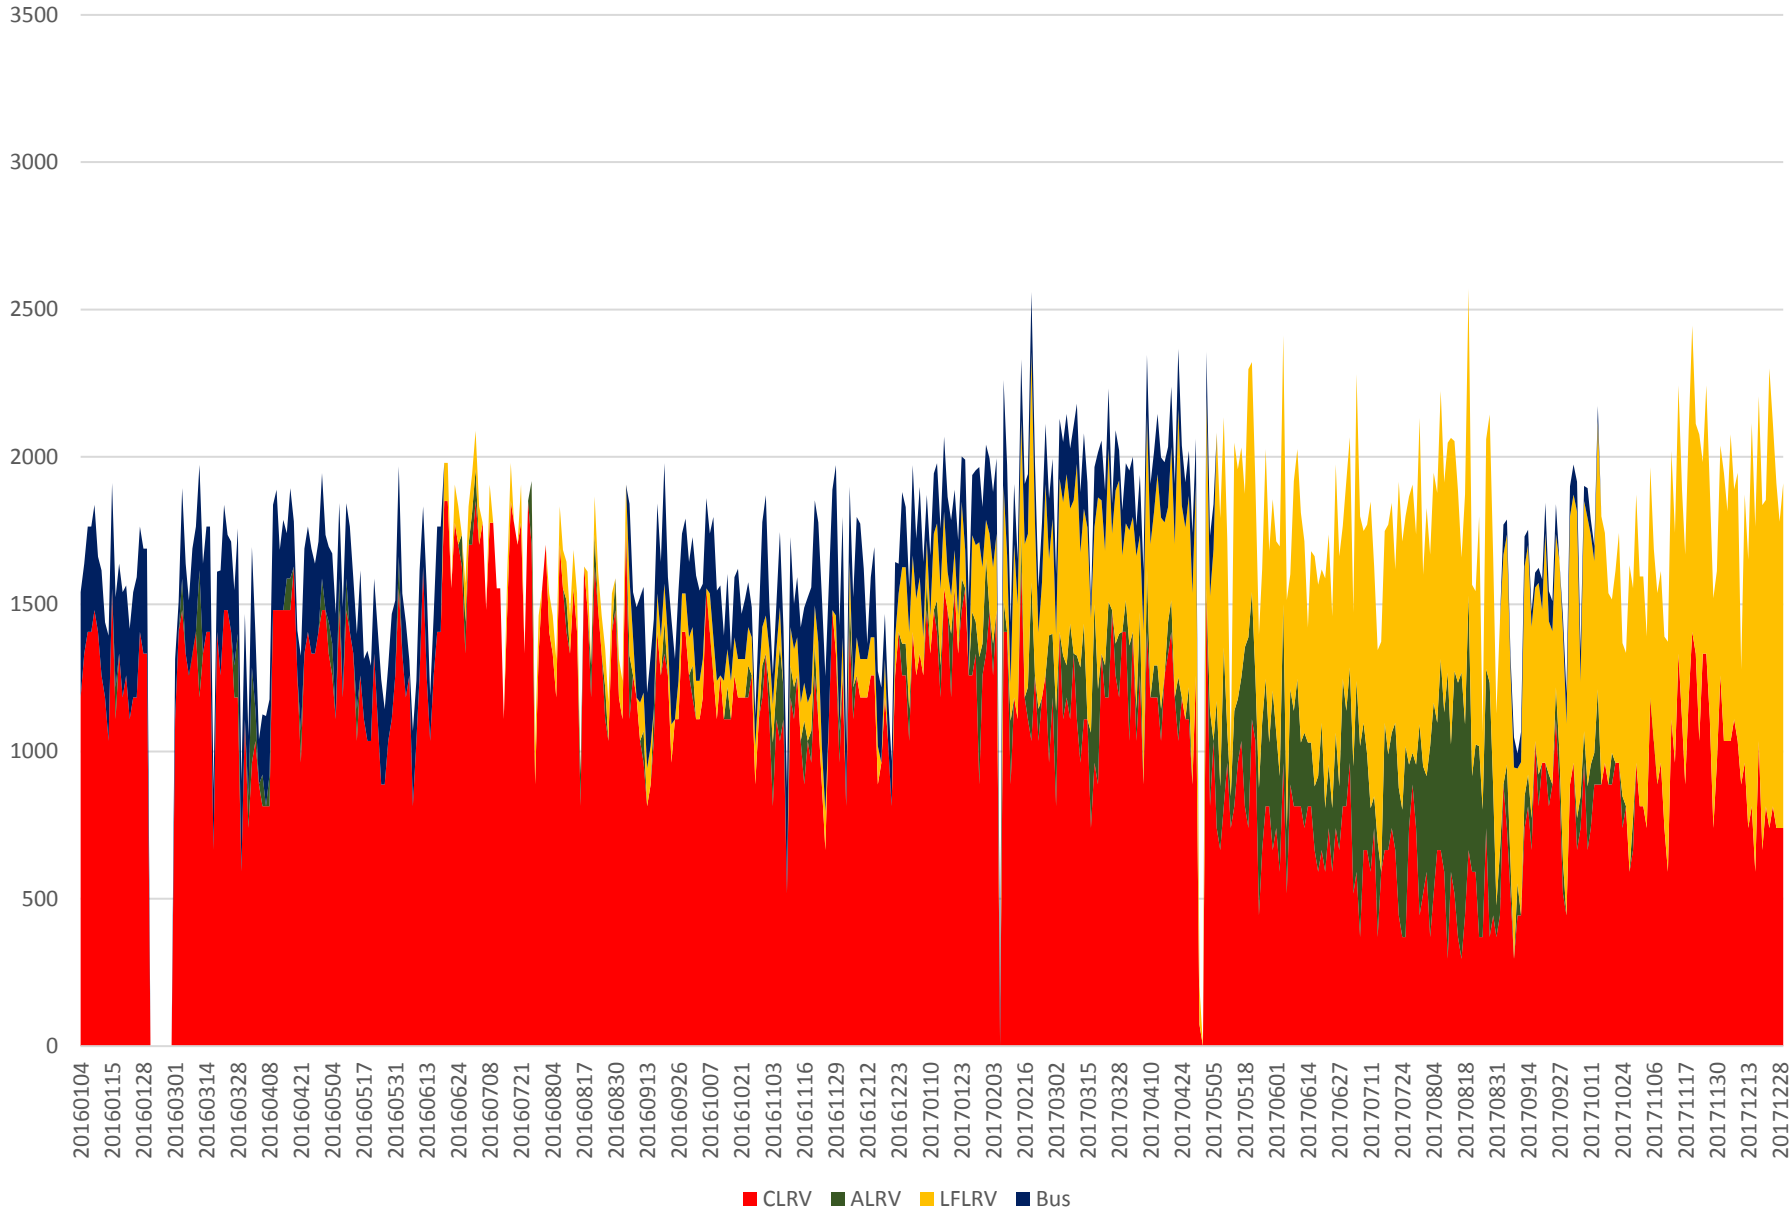

504 King Capacity at Yonge/WB 1500 to 1600

504 King Capacity at Yonge/WB 1600 to 1700

504 King Capacity at Yonge/WB 1700 to 1800

504 King Capacity at Yonge/WB 1800 to 1900