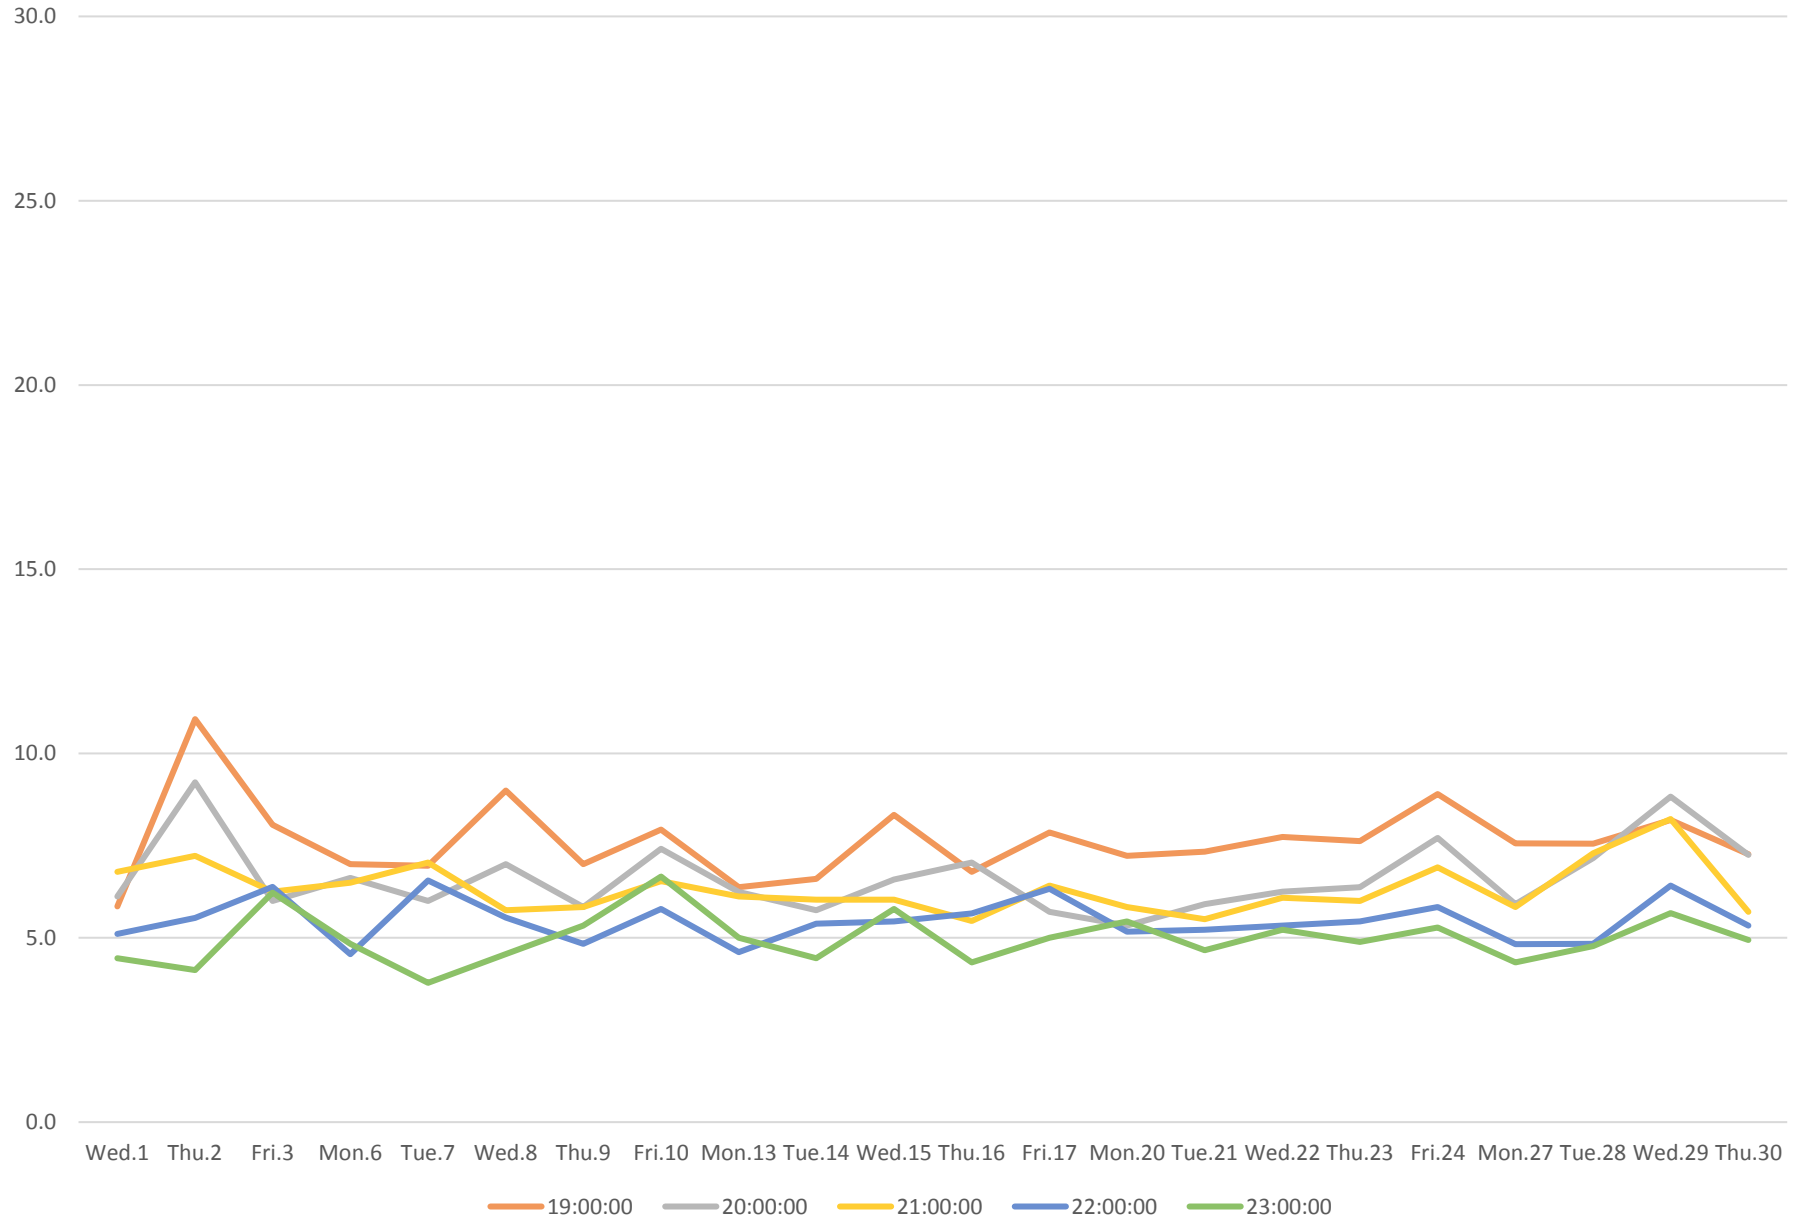

6 Bay Link Times From Front St To Dundas St Northbound November 2017 AM Peak Averages

6 Bay Link Times From Front St To Dundas St Northbound November 2017 Midday Averages

6 Bay Link Times From Front St To Dundas St Northbound November 2017 PM Peak Averages

6 Bay Link Times From Front St To Dundas St Northbound November 2017 Evening Averages

6 Bay Link Times From Front St To Dundas St Northbound November 2017 Saturday Averages

- 6:00:00
- 7:00:00
- 8:00:00
- 9:00:00
- 10:00:00
- 11:00:00
- 12:00:00
- 13:00:00
- 14:00:00
- 15:00:00
- 16:00:00
- 17:00:00
- 18:00:00
- 19:00:00
- 20:00:00
- 21:00:00
- 22:00:00
- 23:00:00

6 Bay Link Times From Front St To Dundas St Northbound November 2017 Sunday Averages