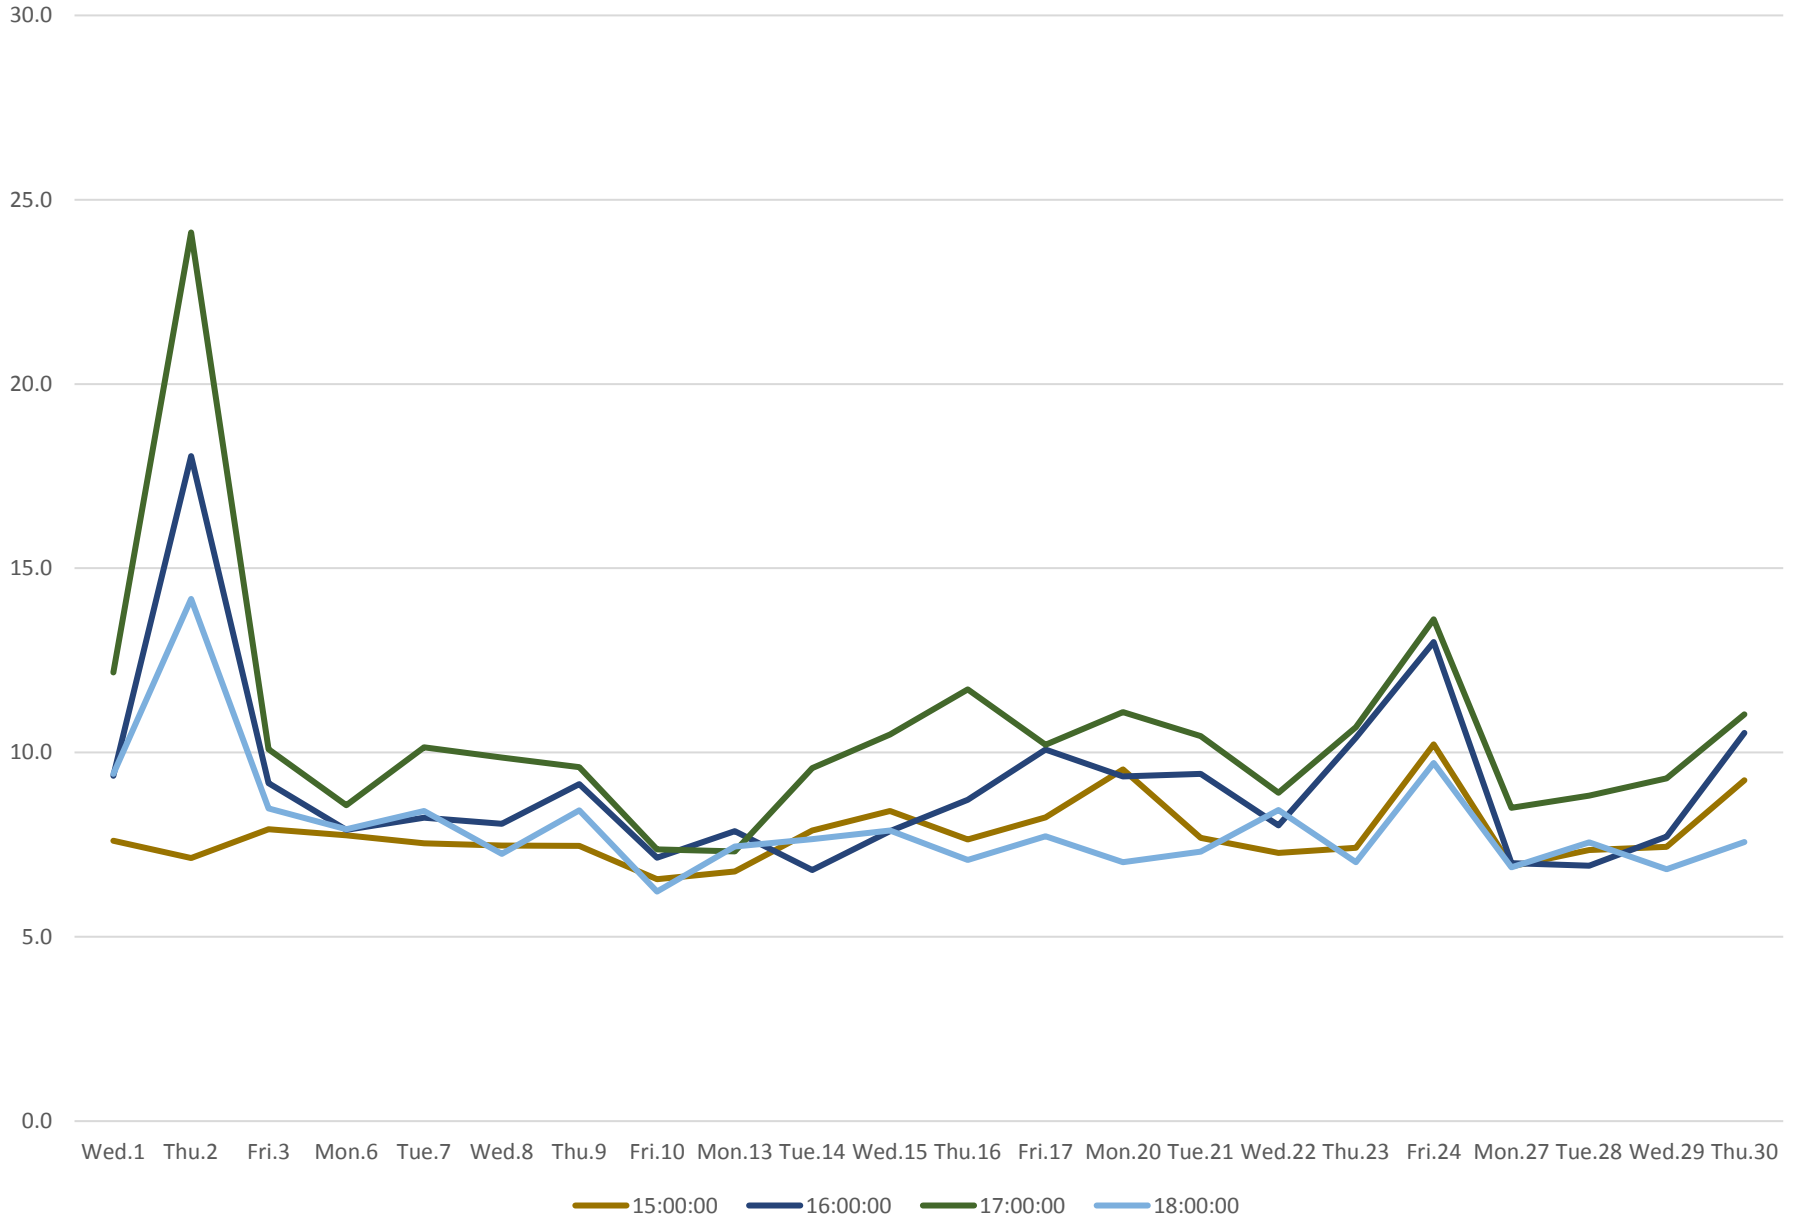

6 Bay Link Times From Front St To Dundas St Northbound November 2017 AM Peak Averages

6 Bay Link Times From Front St To Dundas St Northbound November 2017 Midday Averages

6 Bay Link Times From Front St To Dundas St Northbound November 2017 PM Peak Averages

6 Bay Link Times From Front St To Dundas St Northbound November 2017 Evening Averages

6 Bay Link Times From Front St To Dundas St Northbound November 2017 Saturday Averages

- 6:00:00
- 7:00:00
- 8:00:00
- 9:00:00
- 10:00:00
- 11:00:00
- 12:00:00
- 13:00:00
- 14:00:00
- 15:00:00
- 16:00:00
- 17:00:00
- 18:00:00
- 19:00:00
- 20:00:00
- 21:00:00
- 22:00:00
- 23:00:00

6 Bay Link Times From Front St To Dundas St Northbound November 2017 Sunday Averages