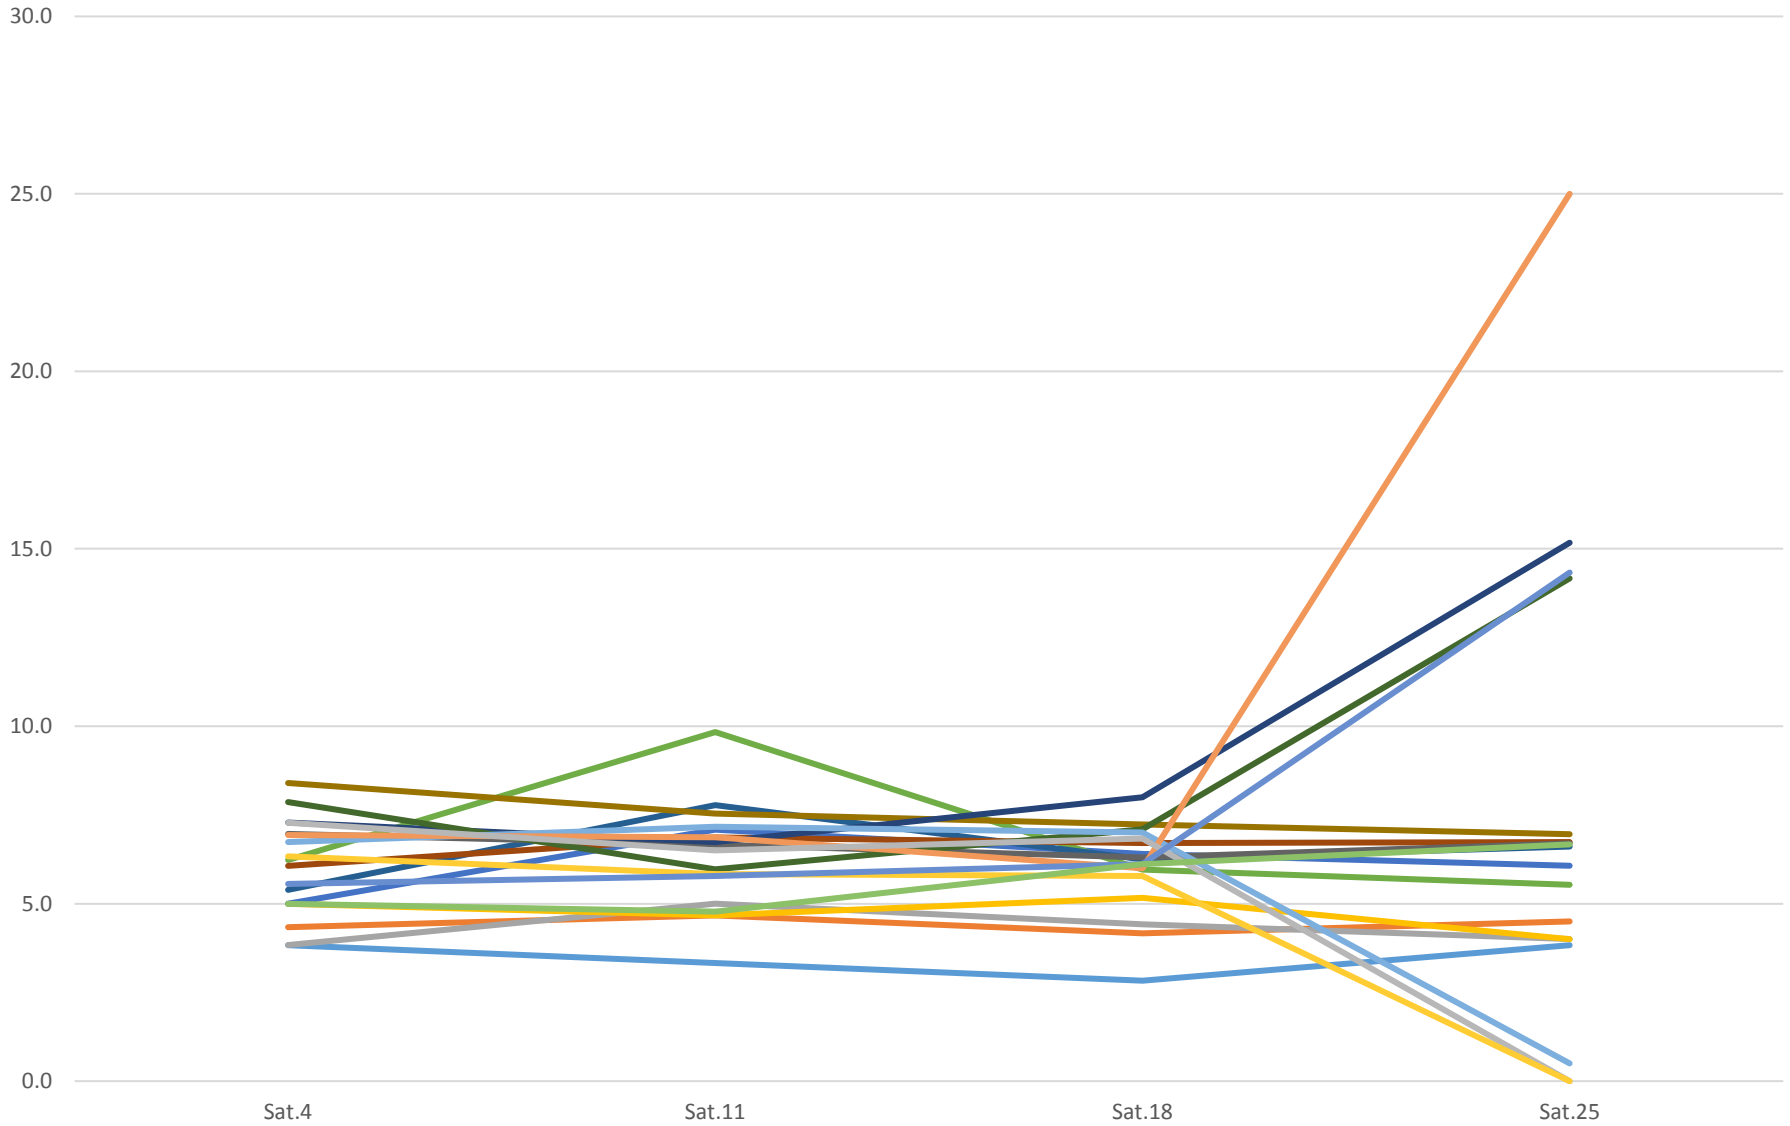

6 Bay Link Times From Front St To Dundas St Northbound November 2017 AM Peak Averages

6 Bay Link Times From Front St To Dundas St Northbound November 2017 Midday Averages

6 Bay Link Times From Front St To Dundas St Northbound November 2017 PM Peak Averages

6 Bay Link Times From Front St To Dundas St Northbound November 2017 Evening Averages

6 Bay Link Times From Front St To Dundas St Northbound November 2017 Saturday Averages

- 6:00:00
- 7:00:00
- 8:00:00
- 9:00:00
- 10:00:00
- 11:00:00
- 12:00:00
- 13:00:00
- 14:00:00
- 15:00:00
- 16:00:00
- 17:00:00
- 18:00:00
- 19:00:00
- 20:00:00
- 21:00:00
- 22:00:00
- 23:00:00

6 Bay Link Times From Front St To Dundas St Northbound November 2017 Sunday Averages