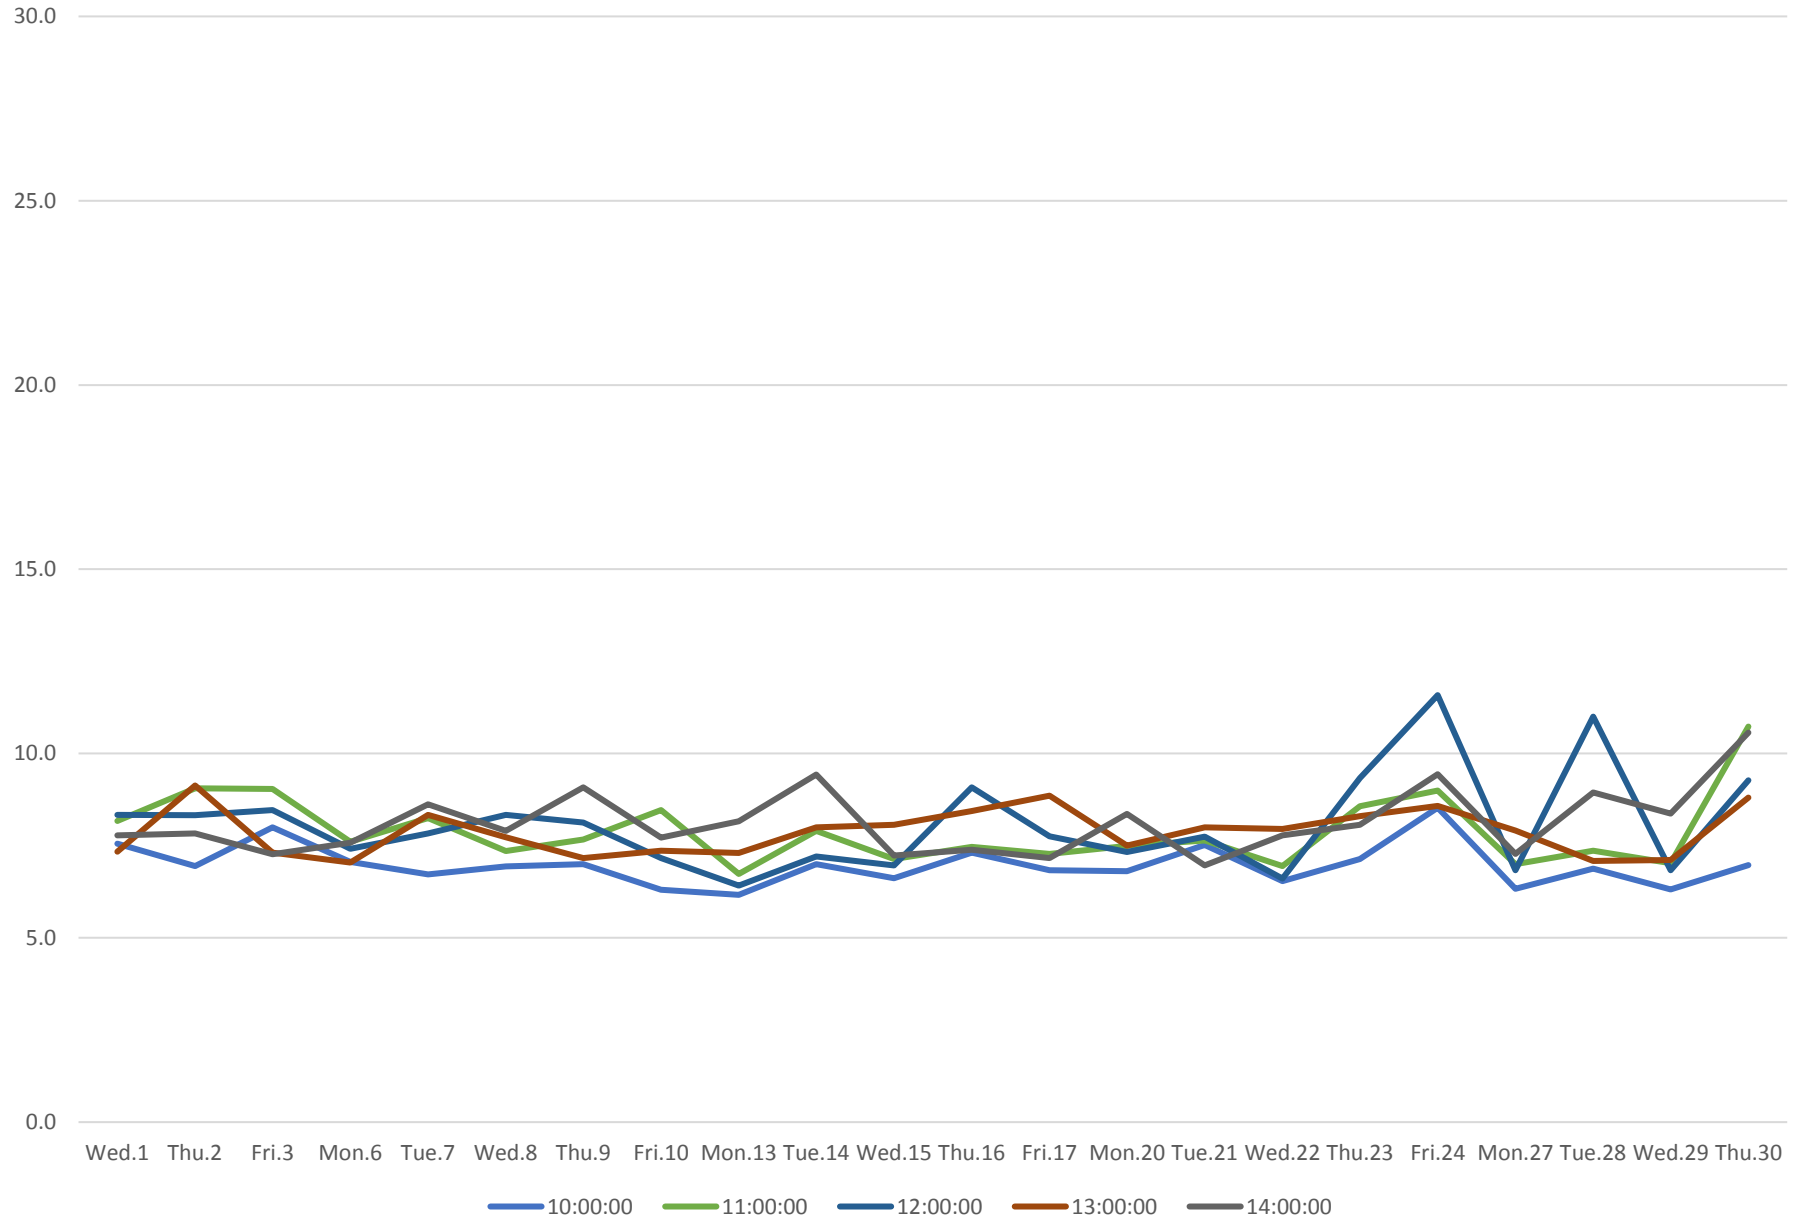

6 Bay Link Times From Front St To Dundas St Northbound November 2017 AM Peak Averages

6 Bay Link Times From Front St To Dundas St Northbound November 2017 Midday Averages

6 Bay Link Times From Front St To Dundas St Northbound November 2017 PM Peak Averages

6 Bay Link Times From Front St To Dundas St Northbound November 2017 Evening Averages

6 Bay Link Times From Front St To Dundas St Northbound November 2017 Saturday Averages

- 6:00:00
- 7:00:00
- 8:00:00
- 9:00:00
- 10:00:00
- 11:00:00
- 12:00:00
- 13:00:00
- 14:00:00
- 15:00:00
- 16:00:00
- 17:00:00
- 18:00:00
- 19:00:00
- 20:00:00
- 21:00:00
- 22:00:00
- 23:00:00

6 Bay Link Times From Front St To Dundas St Northbound November 2017 Sunday Averages