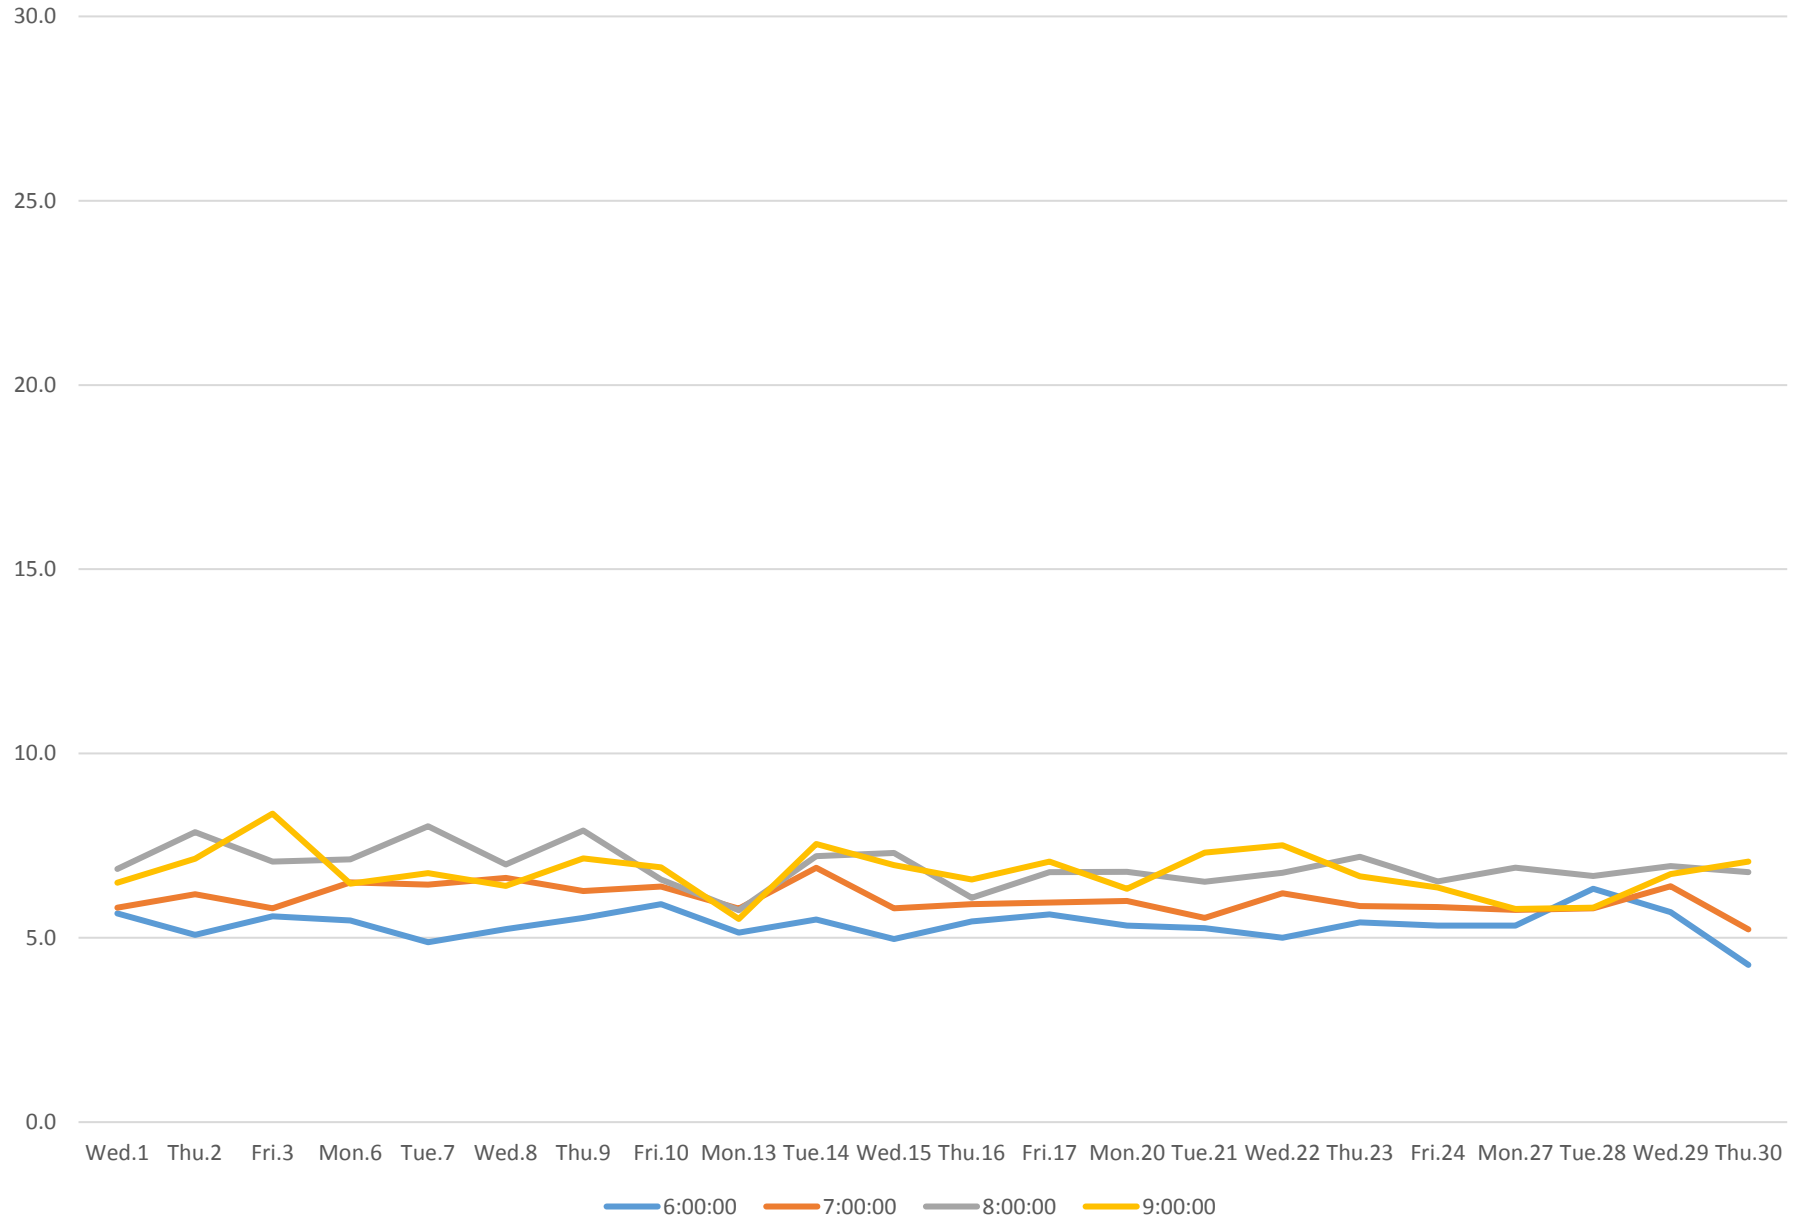

6 Bay Link Times From Front St To Dundas St Northbound November 2017 AM Peak Averages

6 Bay Link Times From Front St To Dundas St Northbound November 2017 Midday Averages

6 Bay Link Times From Front St To Dundas St Northbound November 2017 PM Peak Averages

6 Bay Link Times From Front St To Dundas St Northbound November 2017 Evening Averages

6 Bay Link Times From Front St To Dundas St Northbound November 2017 Saturday Averages

- 6:00:00
- 7:00:00
- 8:00:00
- 9:00:00
- 10:00:00
- 11:00:00
- 12:00:00
- 13:00:00
- 14:00:00
- 15:00:00
- 16:00:00
- 17:00:00
- 18:00:00
- 19:00:00
- 20:00:00
- 21:00:00
- 22:00:00
- 23:00:00

6 Bay Link Times From Front St To Dundas St Northbound November 2017 Sunday Averages