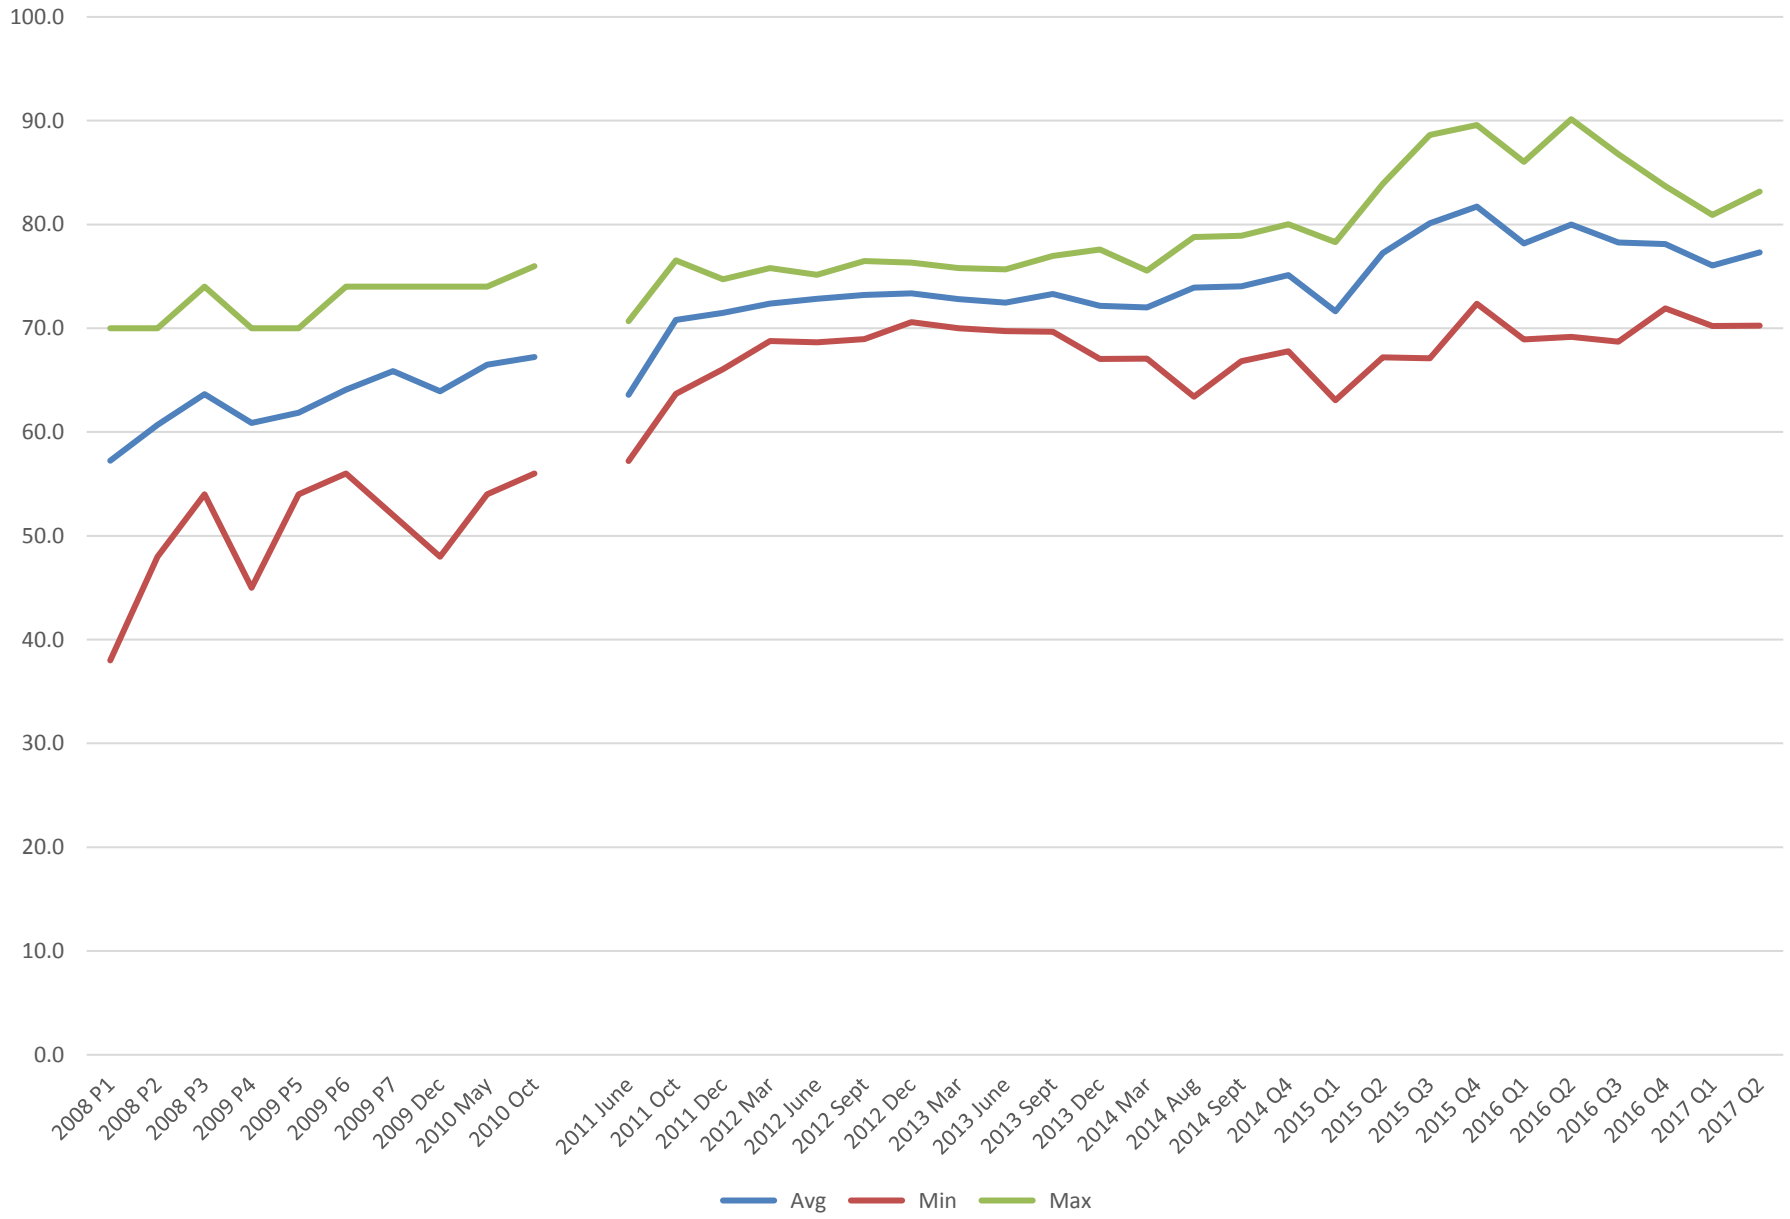

BD Central Station Cleanliness

BD East Stations Cleanliness

Spadina Stations Cleanliness

Yonge North Stations Cleanliness

- ROSEDALE
- SUMMERHILL
- ST. CLAIR
- DAVISVILLE
- EGLINTON
- LAWRENCE
- YORK MILLS
- SHEPPARD
- NORTH YORK CTR
- FINCH

SRT Stations Cleanliness

Sheppard Stations Cleanliness

TTC Yonge University Spadina (Line 1) Cleanliness Scores

TTC Bloor Danforth (Line 2) Cleanliness Scores

TTC Scarborough RT (Line 3) Cleanliness Scores

TTC Sheppard (Line 4) Cleanliness Scores

TTC All Stations Cleanliness Scores

TTC Average Cleanliness Scores By Line