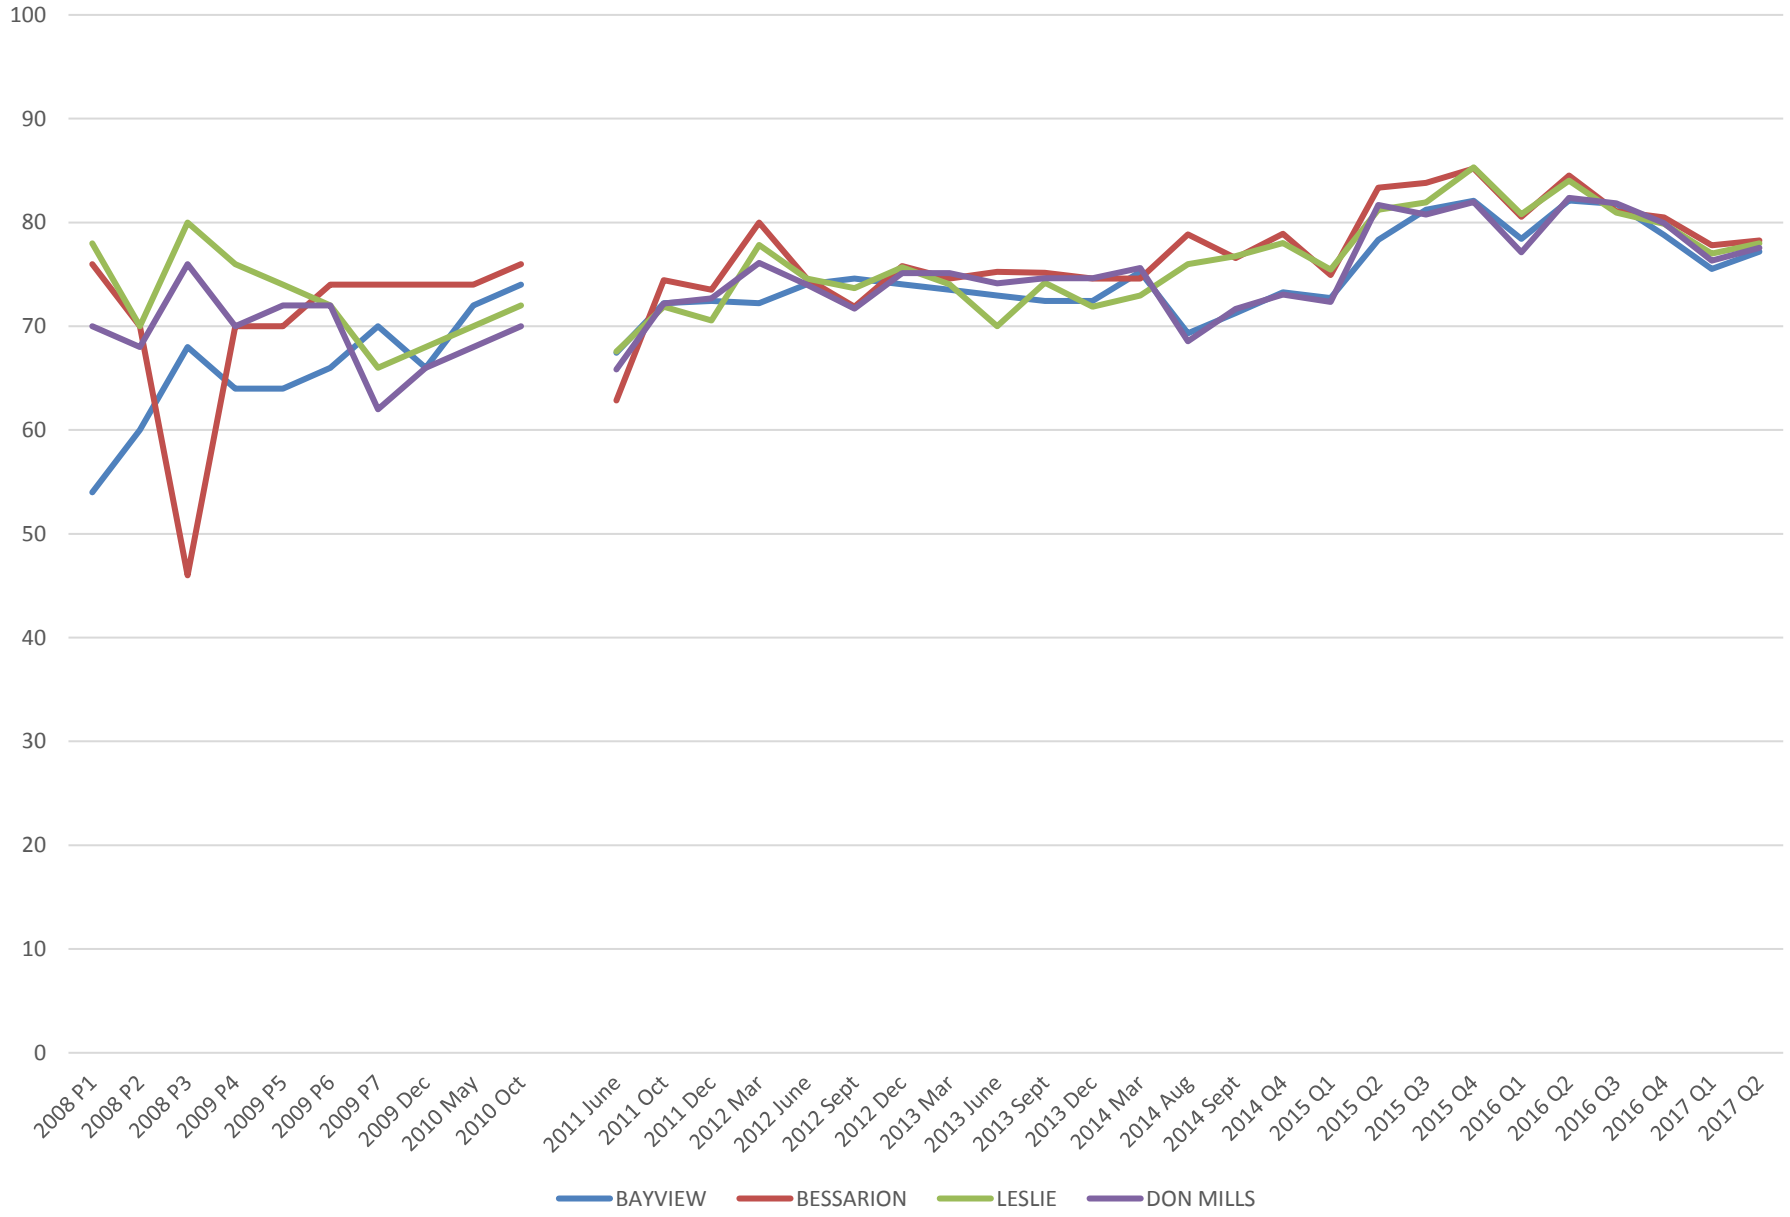

BD Central Station Cleanliness

BD East Stations Cleanliness

Spadina Stations Cleanliness

Yonge North Stations Cleanliness

- ROSEDALE
- SUMMERHILL
- ST. CLAIR
- DAVISVILLE
- EGLINTON
- LAWRENCE
- YORK MILLS
- SHEPPARD
- NORTH YORK CTR
- FINCH

SRT Stations Cleanliness

Sheppard Stations Cleanliness

TTC Yonge University Spadina (Line 1) Cleanliness Scores

TTC Bloor Danforth (Line 2) Cleanliness Scores

TTC Scarborough RT (Line 3) Cleanliness Scores

TTC Sheppard (Line 4) Cleanliness Scores

TTC All Stations Cleanliness Scores

TTC Average Cleanliness Scores By Line