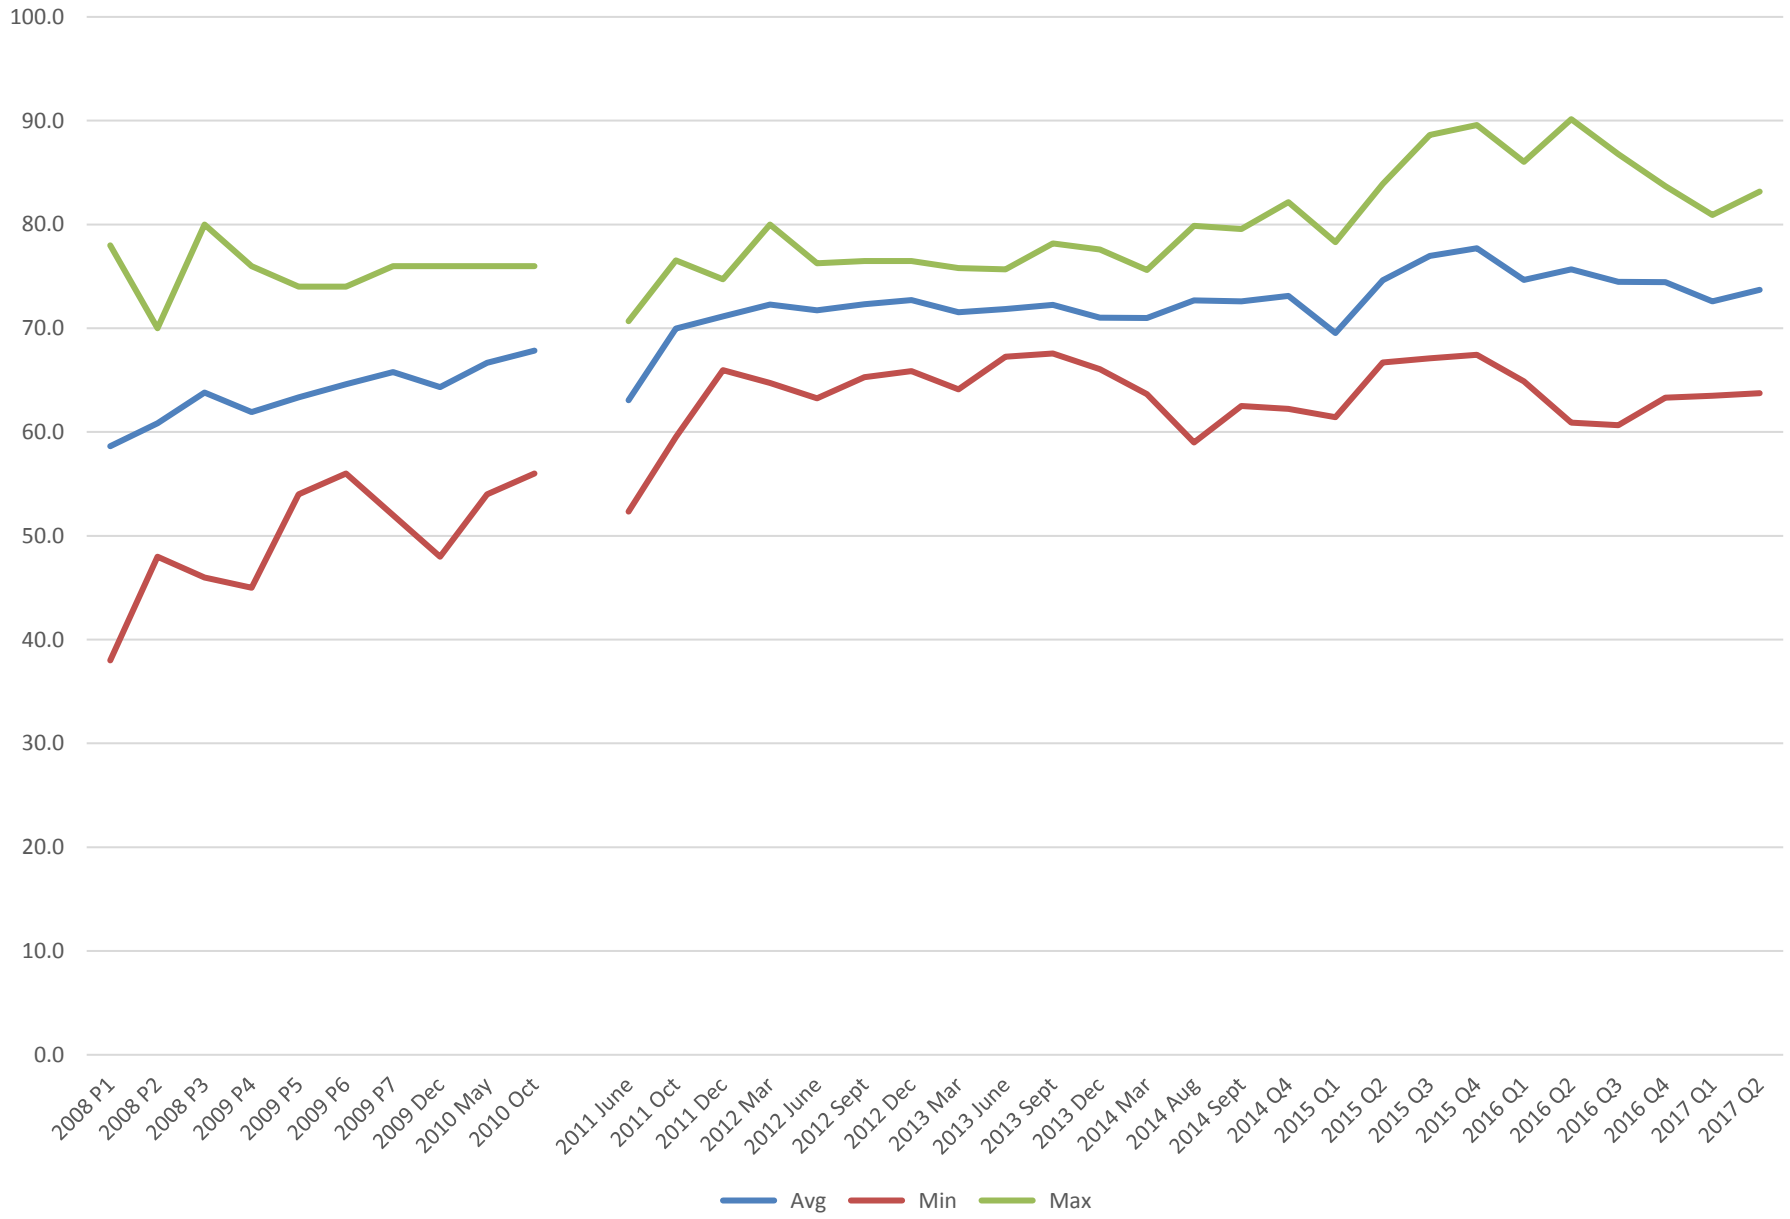

SRT Stations Cleanliness

Sheppard Stations Cleanliness

TTC Yonge University Spadina (Line 1) Cleanliness Scores

TTC Bloor Danforth (Line 2) Cleanliness Scores

TTC Scarborough RT (Line 3) Cleanliness Scores

TTC Sheppard (Line 4) Cleanliness Scores

TTC All Stations Cleanliness Scores

TTC Average Cleanliness Scores By Line