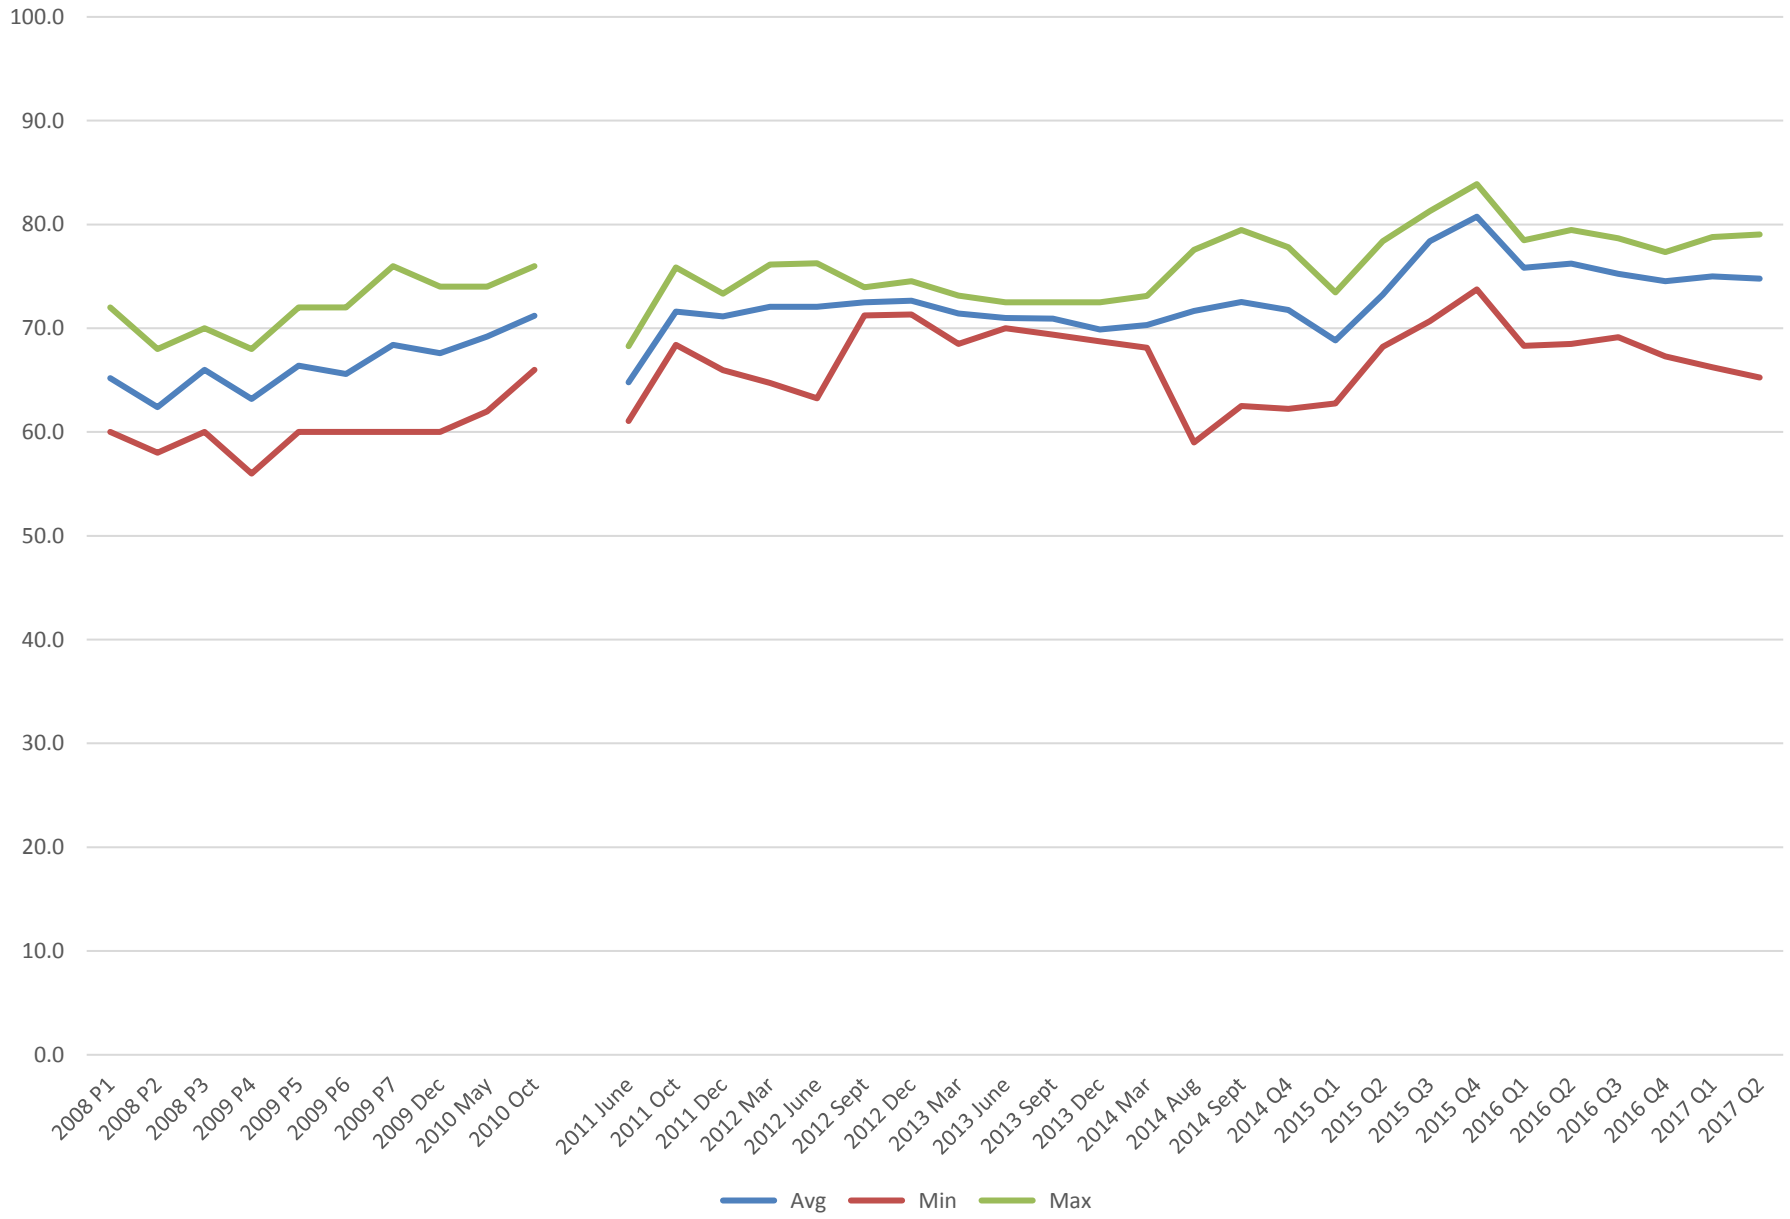

SRT Stations Cleanliness

Sheppard Stations Cleanliness

TTC Yonge University Spadina (Line 1) Cleanliness Scores

TTC Bloor Danforth (Line 2) Cleanliness Scores

TTC Scarborough RT (Line 3) Cleanliness Scores

TTC Sheppard (Line 4) Cleanliness Scores

TTC All Stations Cleanliness Scores

TTC Average Cleanliness Scores By Line