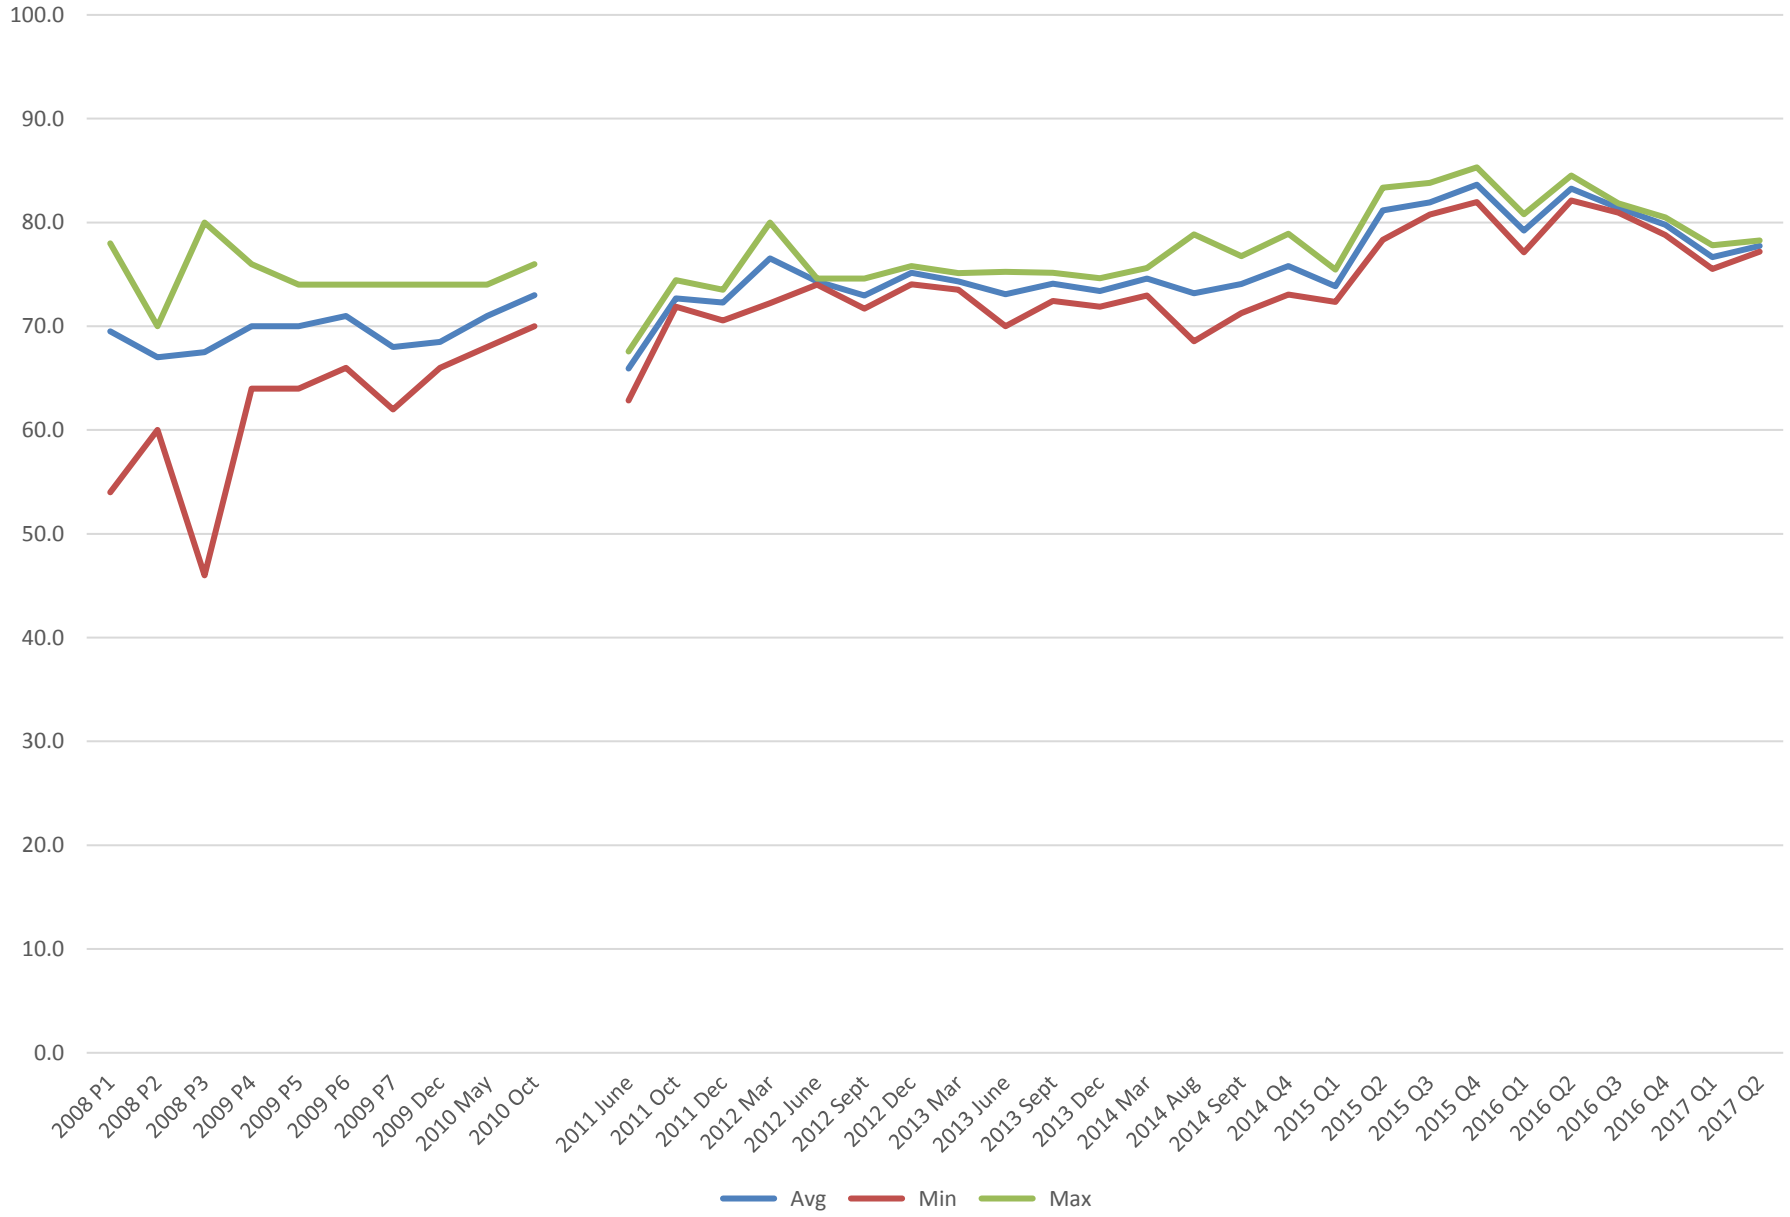

SRT Stations Cleanliness

Sheppard Stations Cleanliness

TTC Yonge University Spadina (Line 1) Cleanliness Scores

TTC Bloor Danforth (Line 2) Cleanliness Scores

TTC Scarborough RT (Line 3) Cleanliness Scores

TTC Sheppard (Line 4) Cleanliness Scores

TTC All Stations Cleanliness Scores

TTC Average Cleanliness Scores By Line