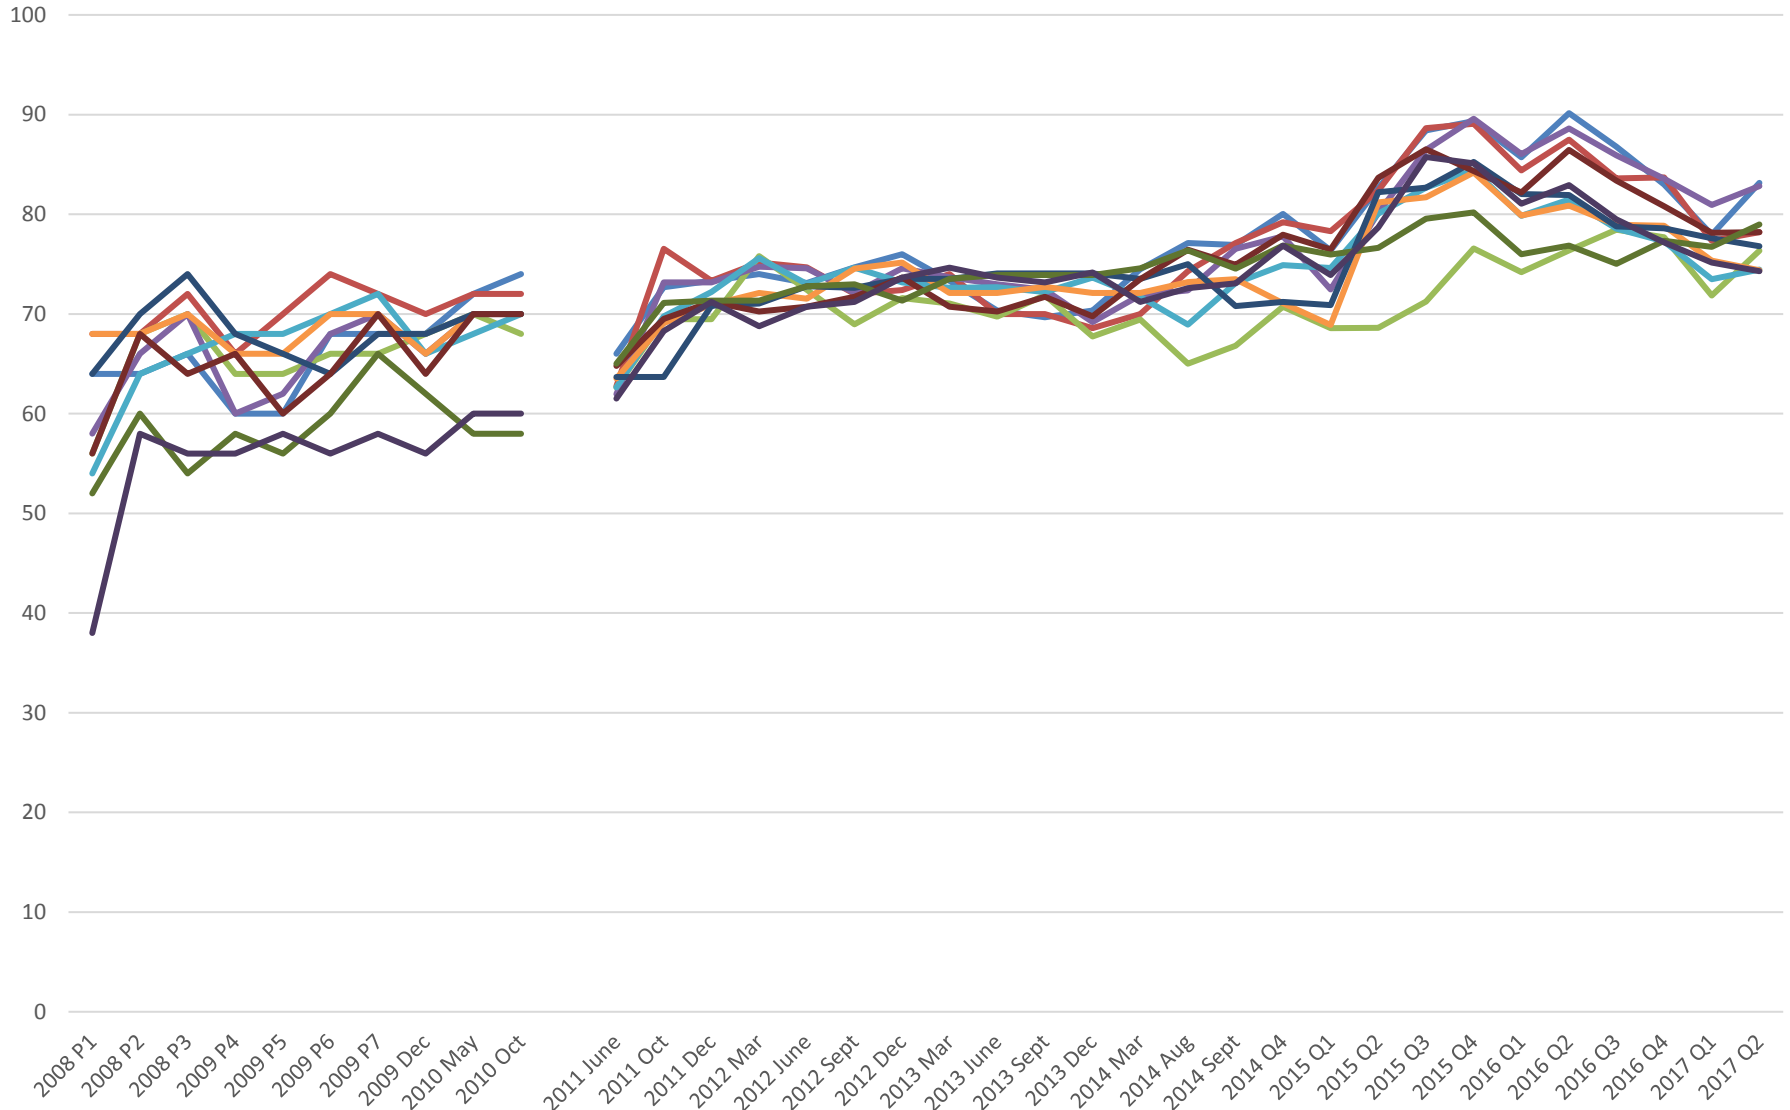

BD Central Station Cleanliness

BD East Stations Cleanliness

Spadina Stations Cleanliness

Yonge North Stations Cleanliness

- ROSEDALE
- SUMMERHILL
- ST. CLAIR
- DAVISVILLE
- EGLINTON
- LAWRENCE
- YORK MILLS
- SHEPPARD
- NORTH YORK CTR
- FINCH

SRT Stations Cleanliness

Sheppard Stations Cleanliness

TTC Yonge University Spadina (Line 1) Cleanliness Scores

TTC Bloor Danforth (Line 2) Cleanliness Scores

TTC Scarborough RT (Line 3) Cleanliness Scores

TTC Sheppard (Line 4) Cleanliness Scores

TTC All Stations Cleanliness Scores

TTC Average Cleanliness Scores By Line