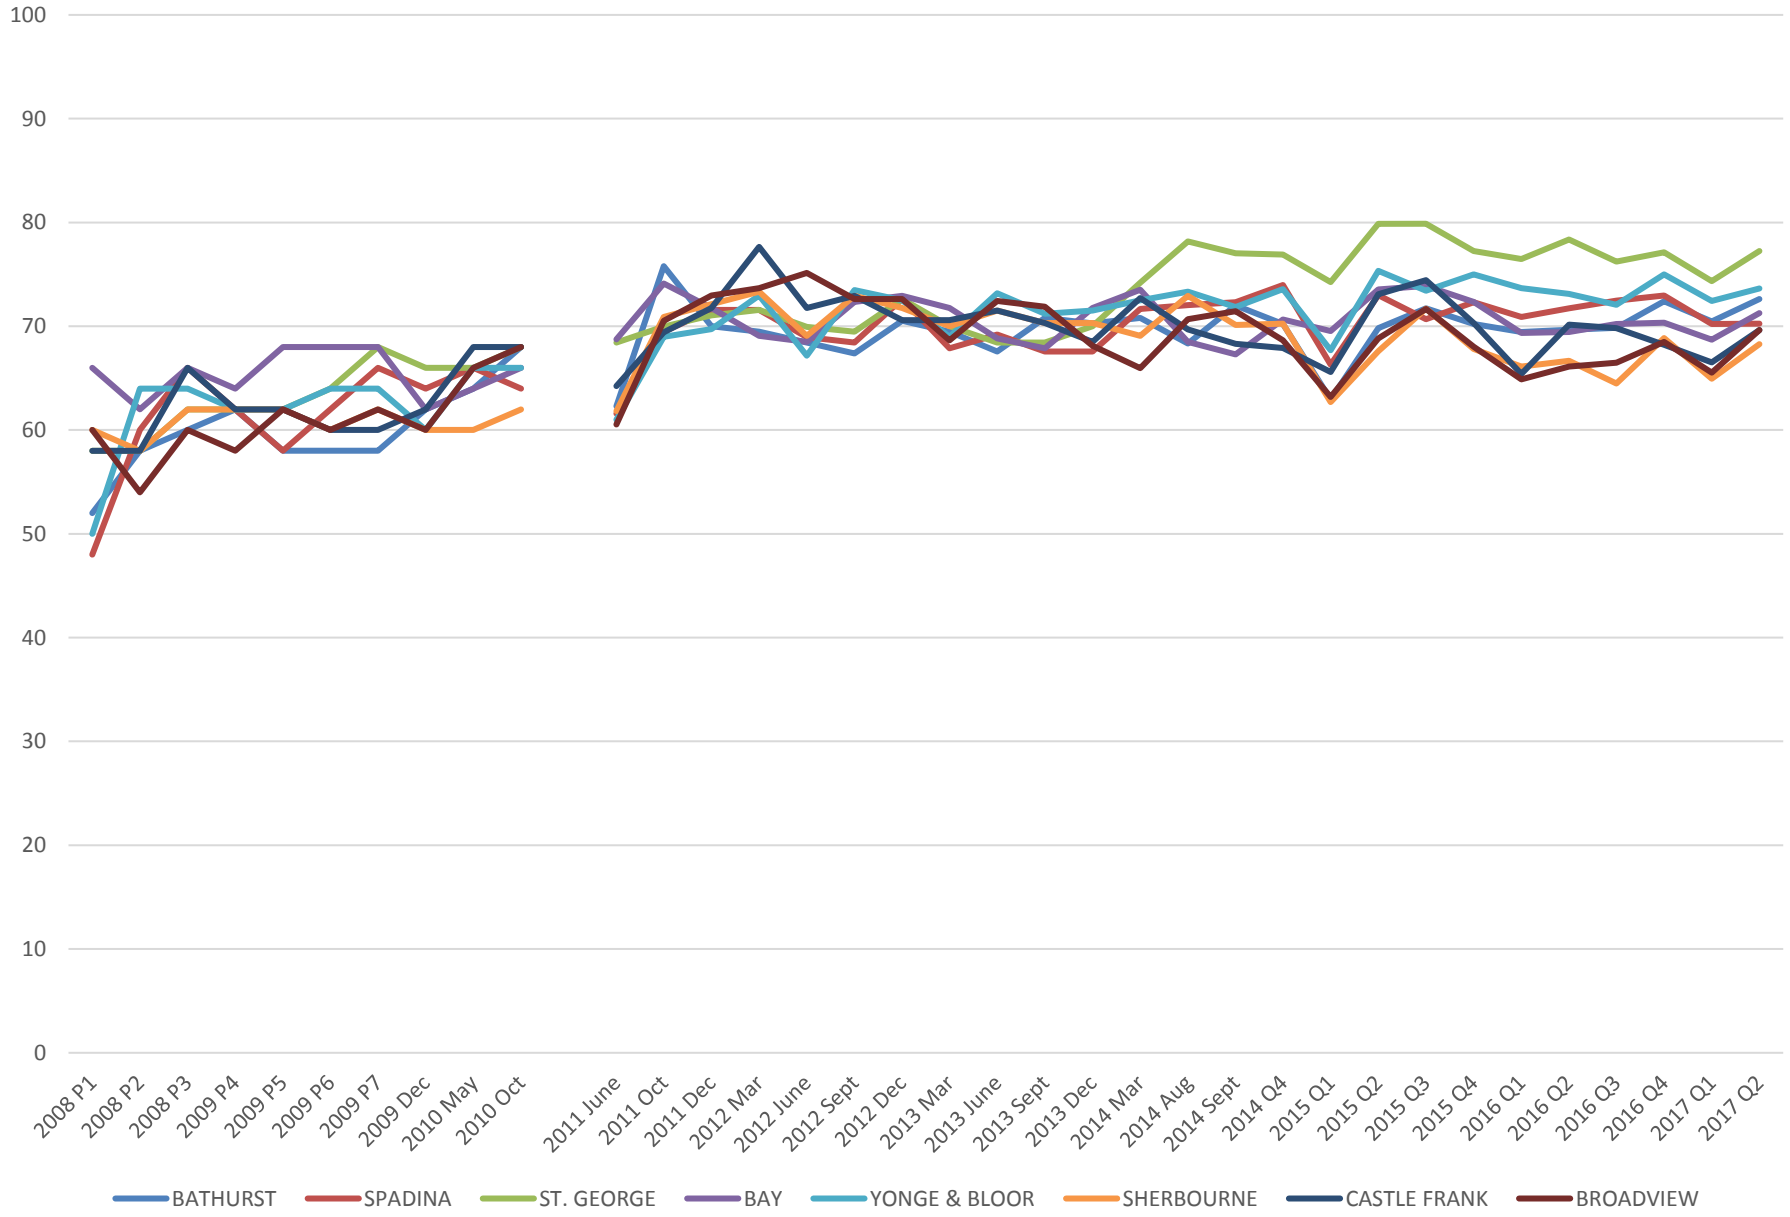

BD Central Station Cleanliness

BD East Stations Cleanliness

Spadina Stations Cleanliness

Yonge North Stations Cleanliness

- ROSEDALE
- SUMMERHILL
- ST. CLAIR
- DAVISVILLE
- EGLINTON
- LAWRENCE
- YORK MILLS
- SHEPPARD
- NORTH YORK CTR
- FINCH

SRT Stations Cleanliness

Sheppard Stations Cleanliness

TTC Yonge University Spadina (Line 1) Cleanliness Scores

TTC Bloor Danforth (Line 2) Cleanliness Scores

TTC Scarborough RT (Line 3) Cleanliness Scores

TTC Sheppard (Line 4) Cleanliness Scores

TTC All Stations Cleanliness Scores

TTC Average Cleanliness Scores By Line