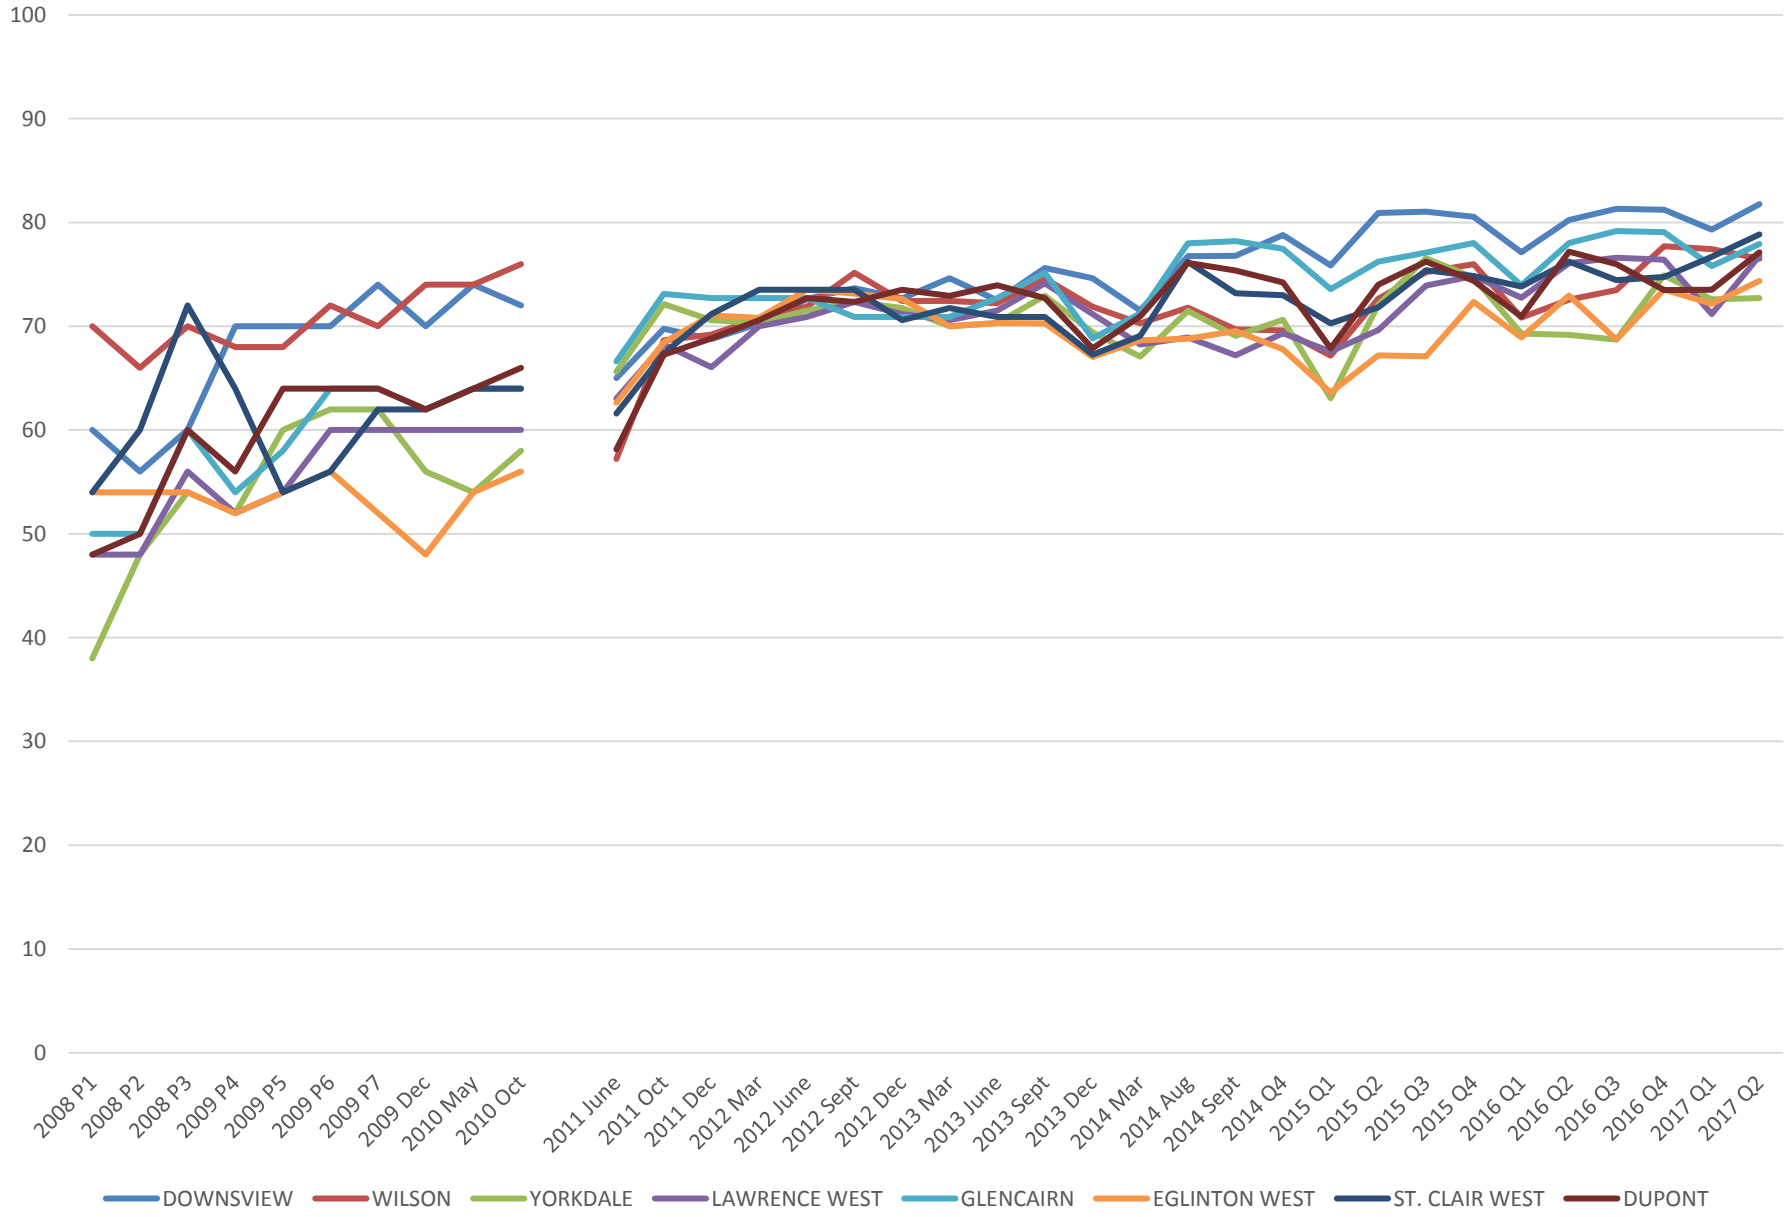

BD Central Station Cleanliness

BD East Stations Cleanliness

Spadina Stations Cleanliness

Yonge North Stations Cleanliness

- ROSEDALE
- SUMMERHILL
- ST. CLAIR
- DAVISVILLE
- EGLINTON
- LAWRENCE
- YORK MILLS
- SHEPPARD
- NORTH YORK CTR
- FINCH

SRT Stations Cleanliness

Sheppard Stations Cleanliness

TTC Yonge University Spadina (Line 1) Cleanliness Scores

TTC Bloor Danforth (Line 2) Cleanliness Scores

TTC Scarborough RT (Line 3) Cleanliness Scores

TTC Sheppard (Line 4) Cleanliness Scores

TTC All Stations Cleanliness Scores

TTC Average Cleanliness Scores By Line