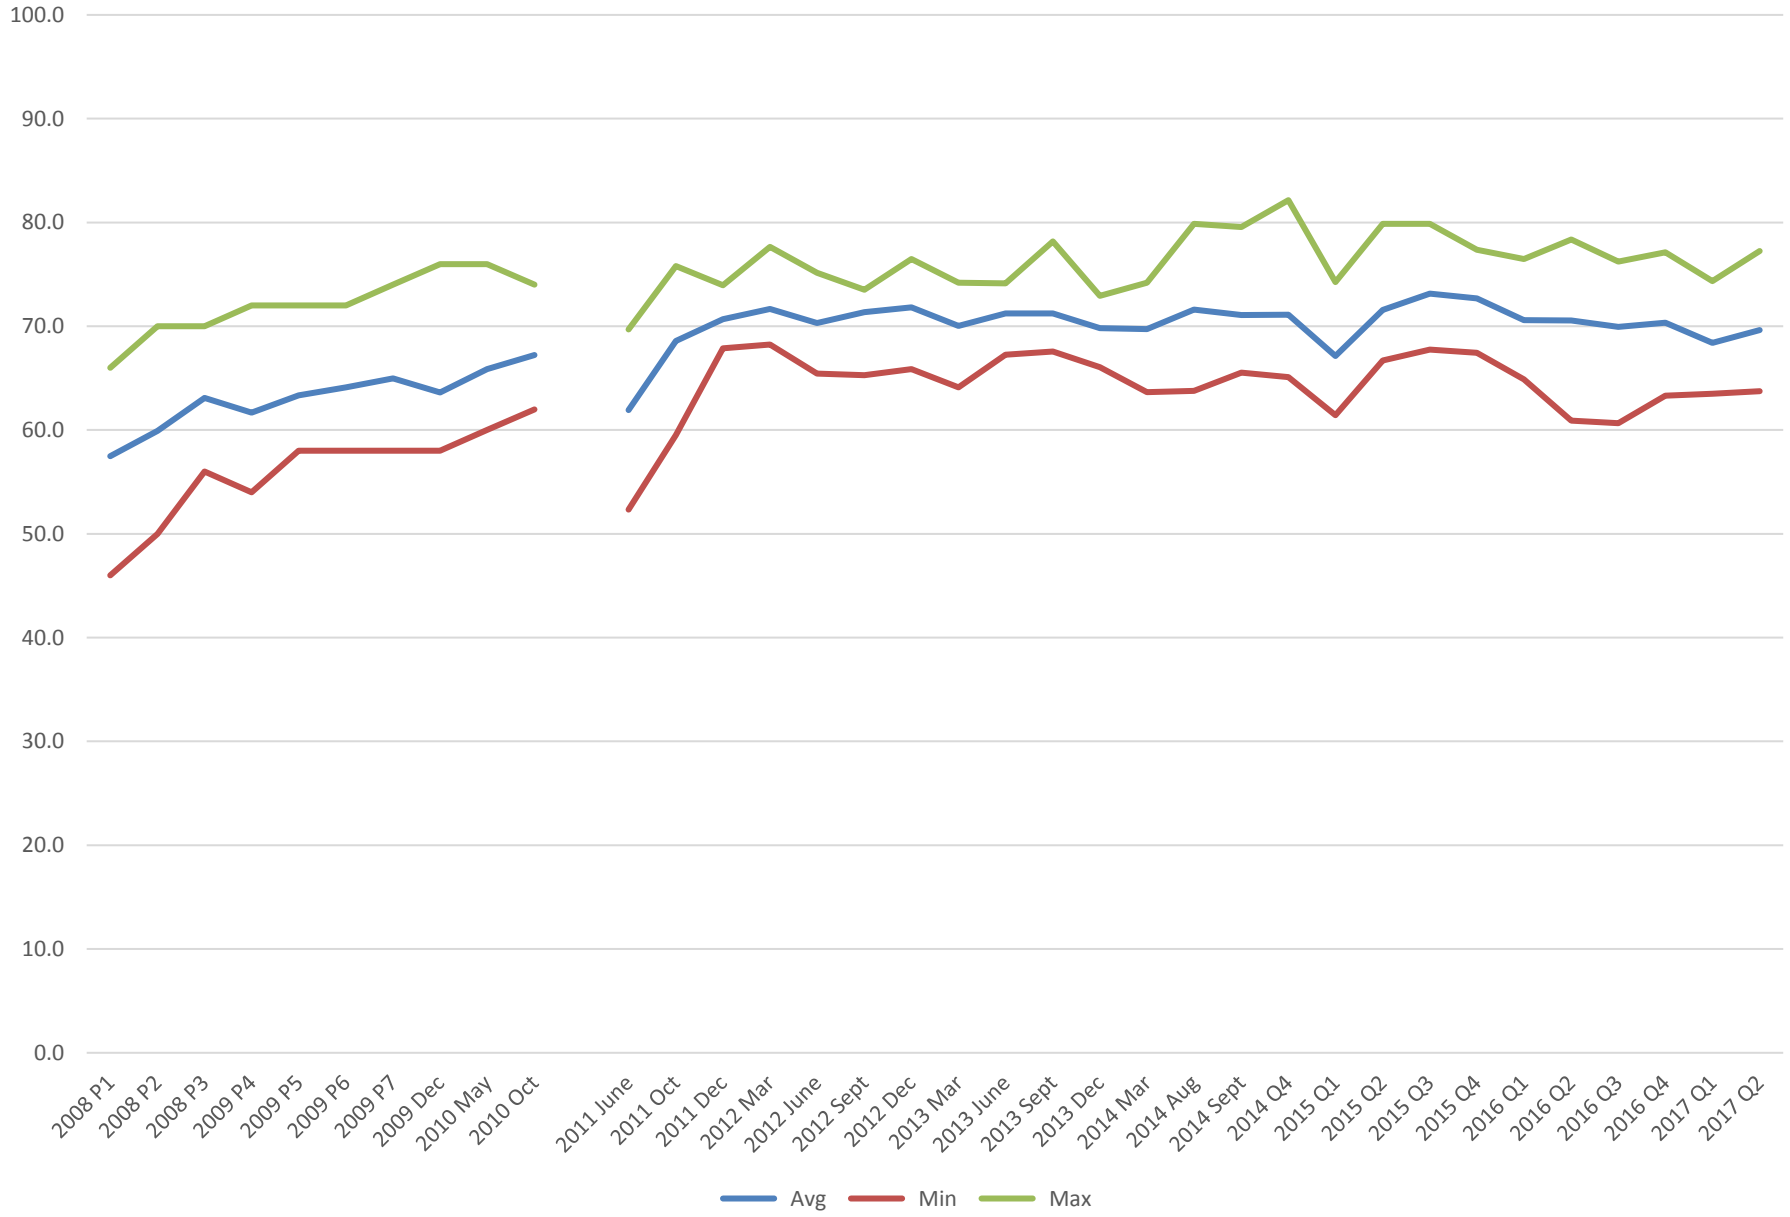

SRT Stations Cleanliness

Sheppard Stations Cleanliness

TTC Yonge University Spadina (Line 1) Cleanliness Scores

TTC Bloor Danforth (Line 2) Cleanliness Scores

TTC Scarborough RT (Line 3) Cleanliness Scores

TTC Sheppard (Line 4) Cleanliness Scores

TTC All Stations Cleanliness Scores

TTC Average Cleanliness Scores By Line