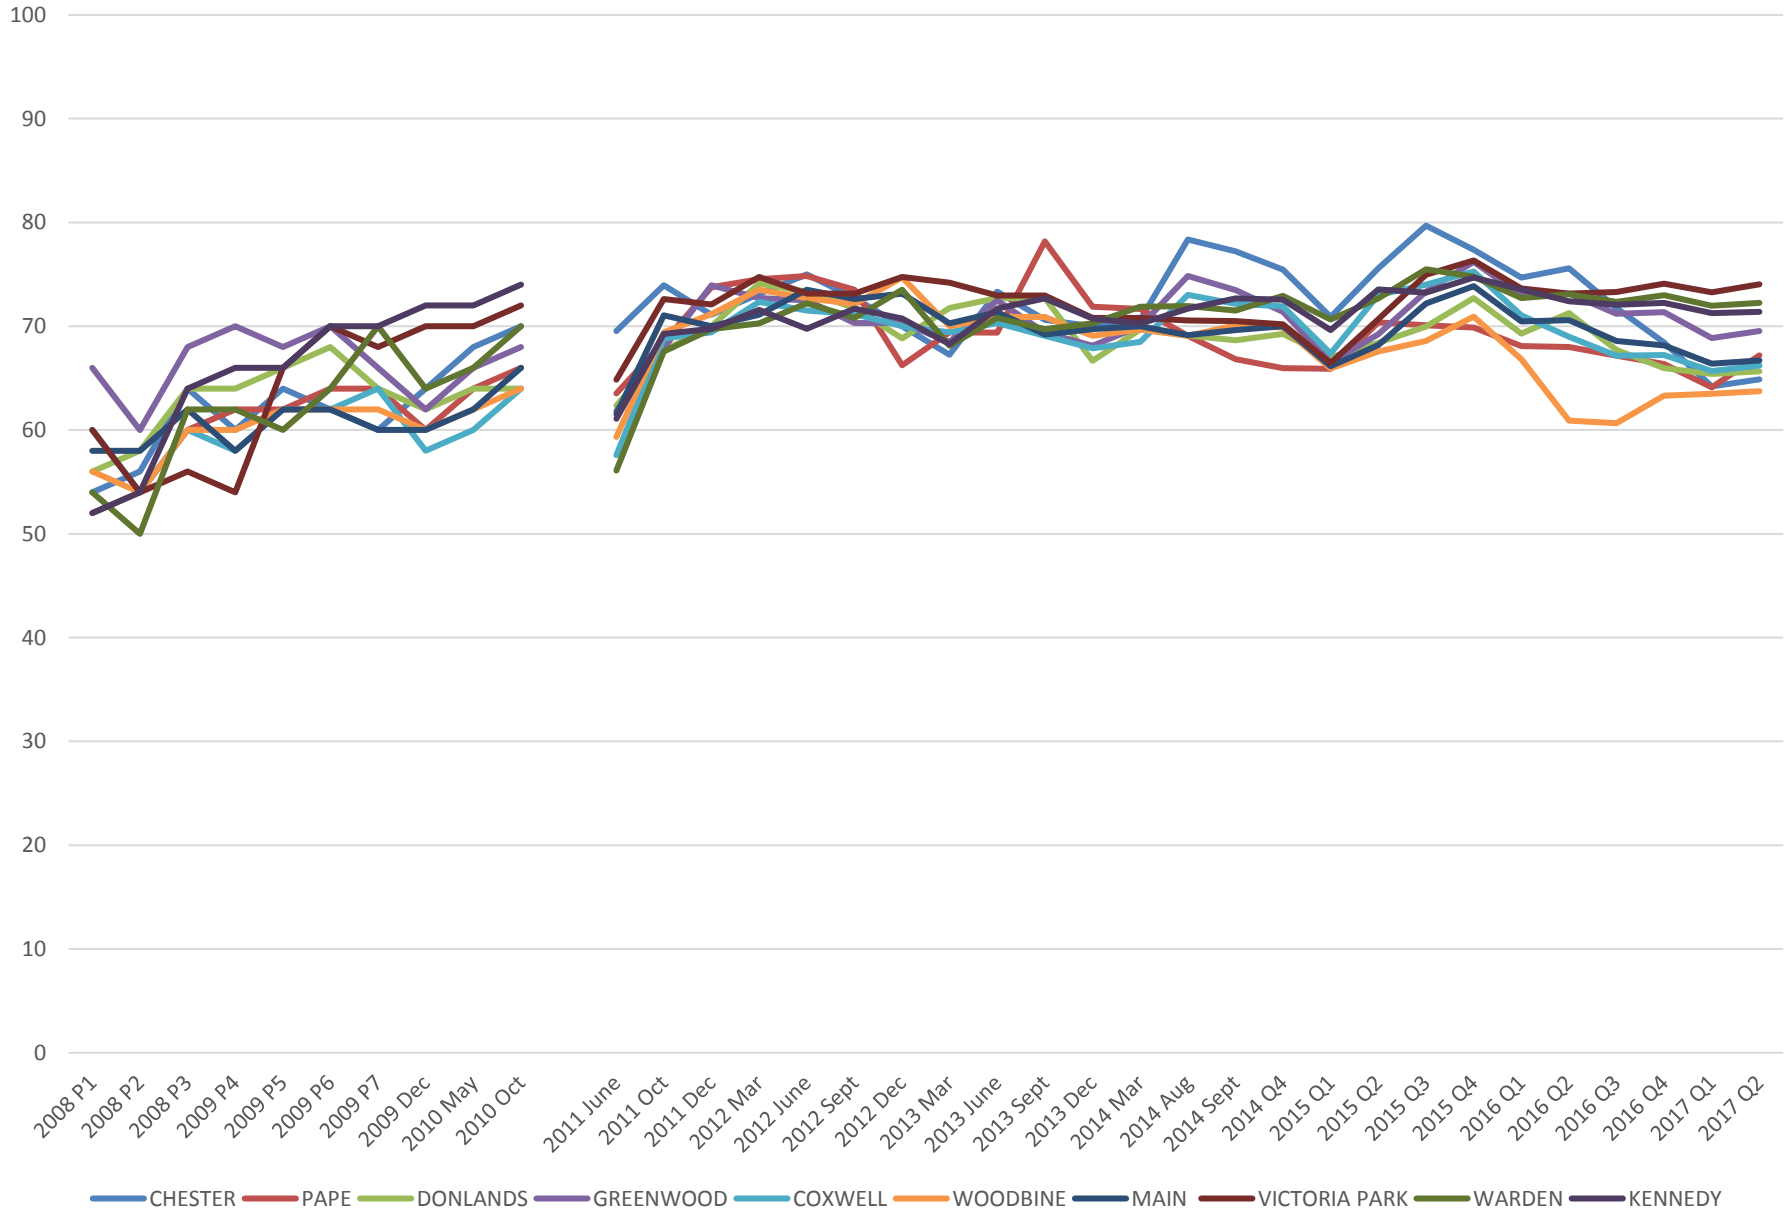

BD Central Station Cleanliness

BD East Stations Cleanliness

Spadina Stations Cleanliness

Yonge North Stations Cleanliness

- ROSEDALE
- SUMMERHILL
- ST. CLAIR
- DAVISVILLE
- EGLINTON
- LAWRENCE
- YORK MILLS
- SHEPPARD
- NORTH YORK CTR
- FINCH

SRT Stations Cleanliness

Sheppard Stations Cleanliness

TTC Yonge University Spadina (Line 1) Cleanliness Scores

TTC Bloor Danforth (Line 2) Cleanliness Scores

TTC Scarborough RT (Line 3) Cleanliness Scores

TTC Sheppard (Line 4) Cleanliness Scores

TTC All Stations Cleanliness Scores

TTC Average Cleanliness Scores By Line