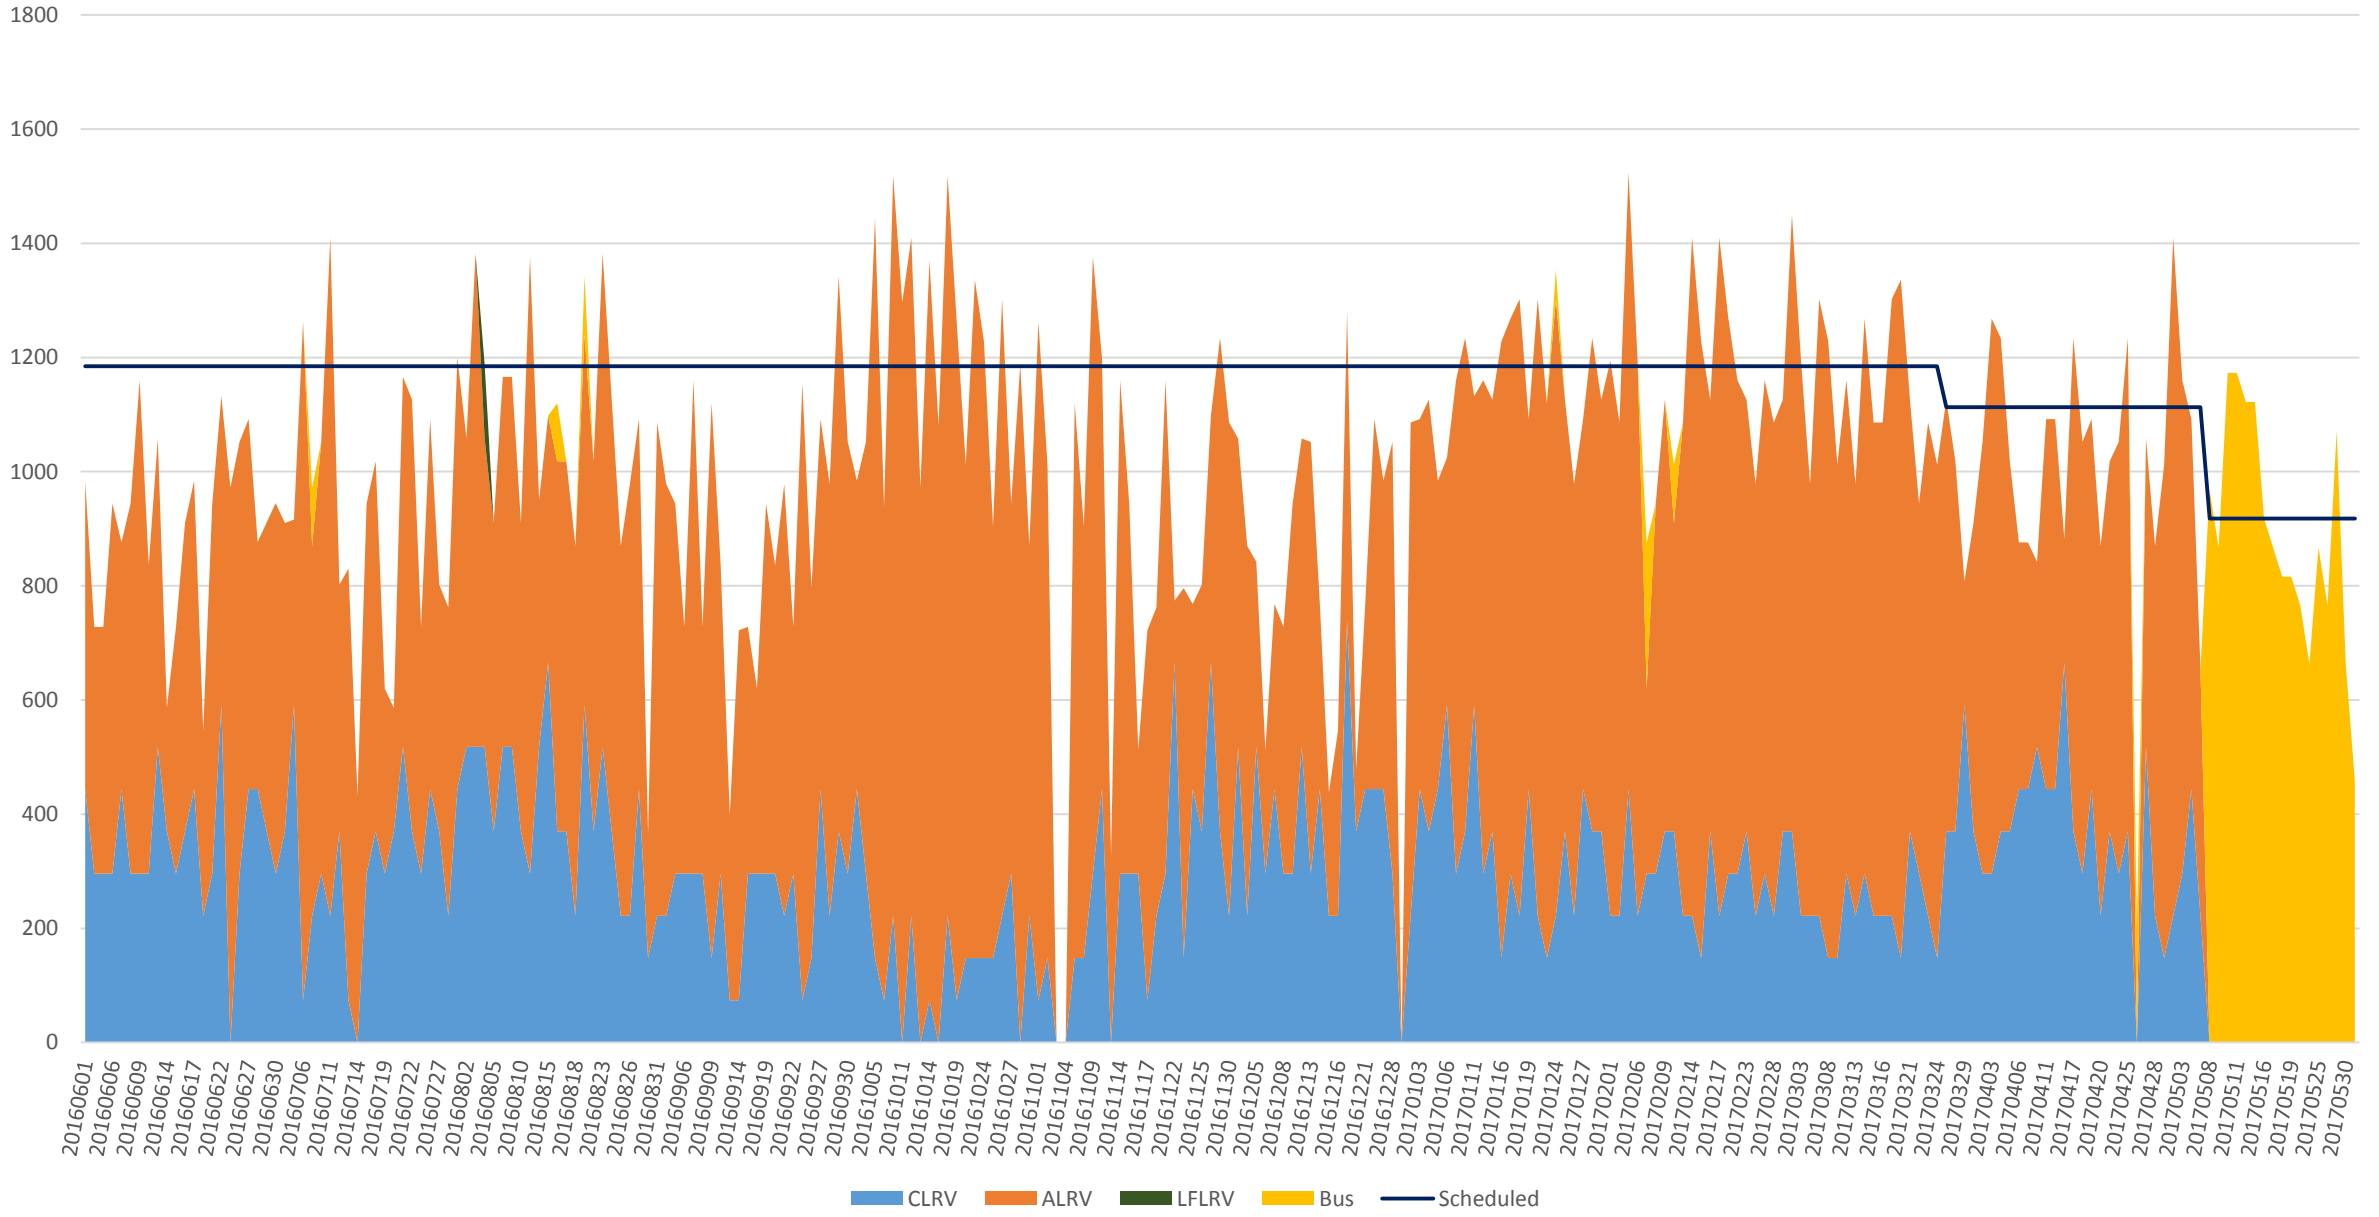

501 Queen Capacity at Yonge/WB 1500 to 1600

501 Queen Capacity at Yonge/WB 1600 to 1700

501 Queen Capacity at Yonge/WB 1700 to 1800

501 Queen Capacity at Yonge/WB 1800 to 1900

501 Queen Total Capacity at Yonge/WB from 1500 to 1900