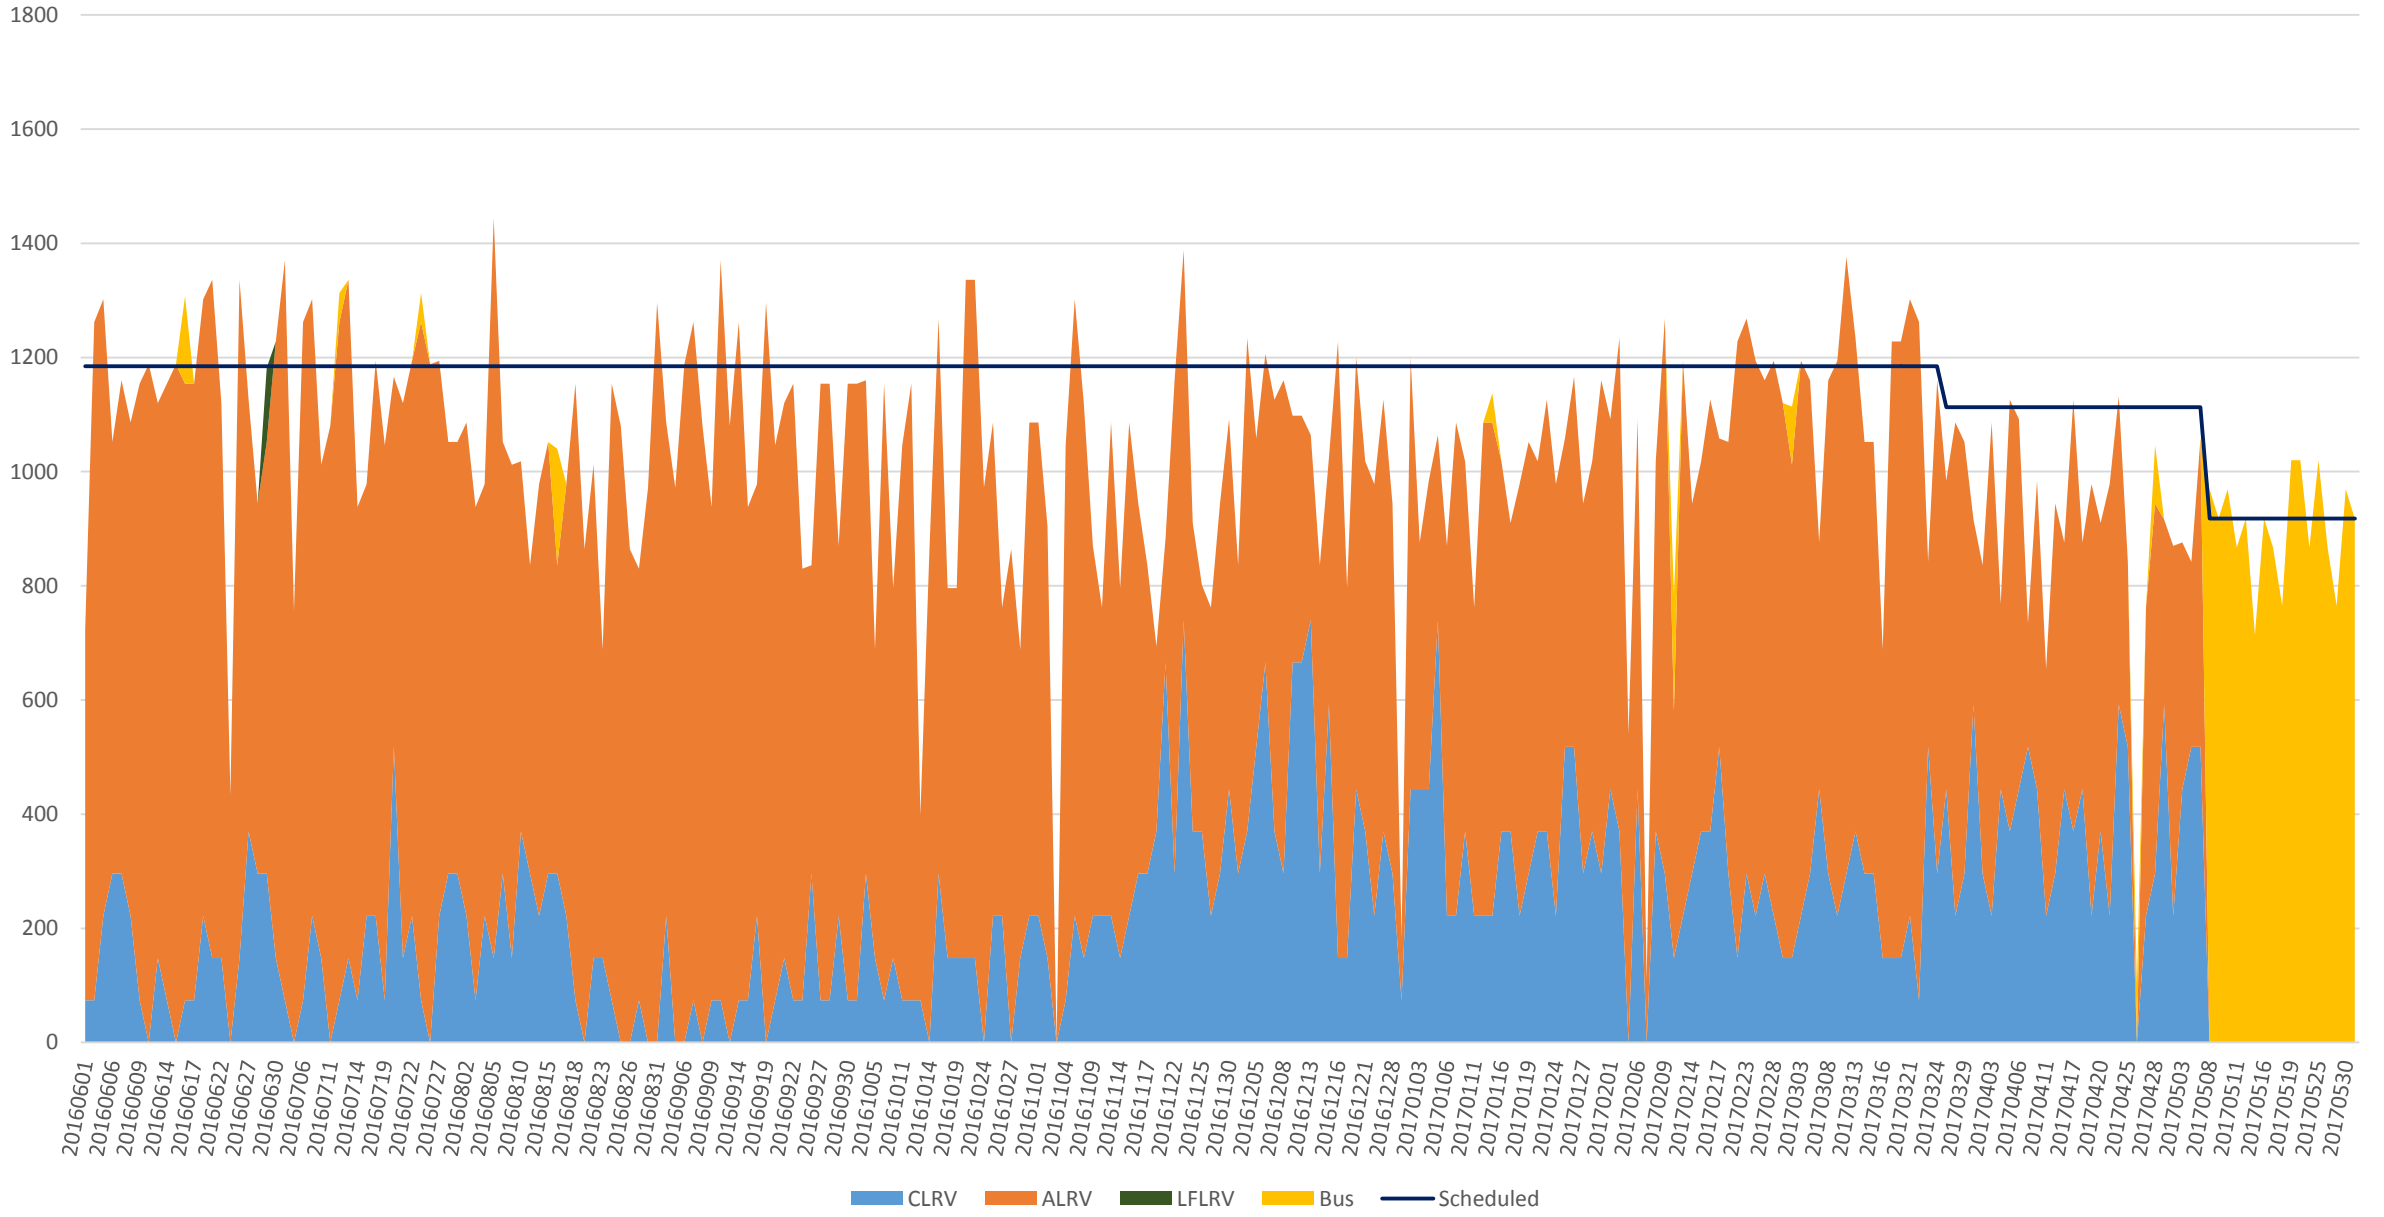

501 Queen Capacity at Yonge/WB 1500 to 1600

501 Queen Capacity at Yonge/WB 1600 to 1700

501 Queen Capacity at Yonge/WB 1700 to 1800

501 Queen Capacity at Yonge/WB 1800 to 1900

501 Queen Total Capacity at Yonge/WB from 1500 to 1900