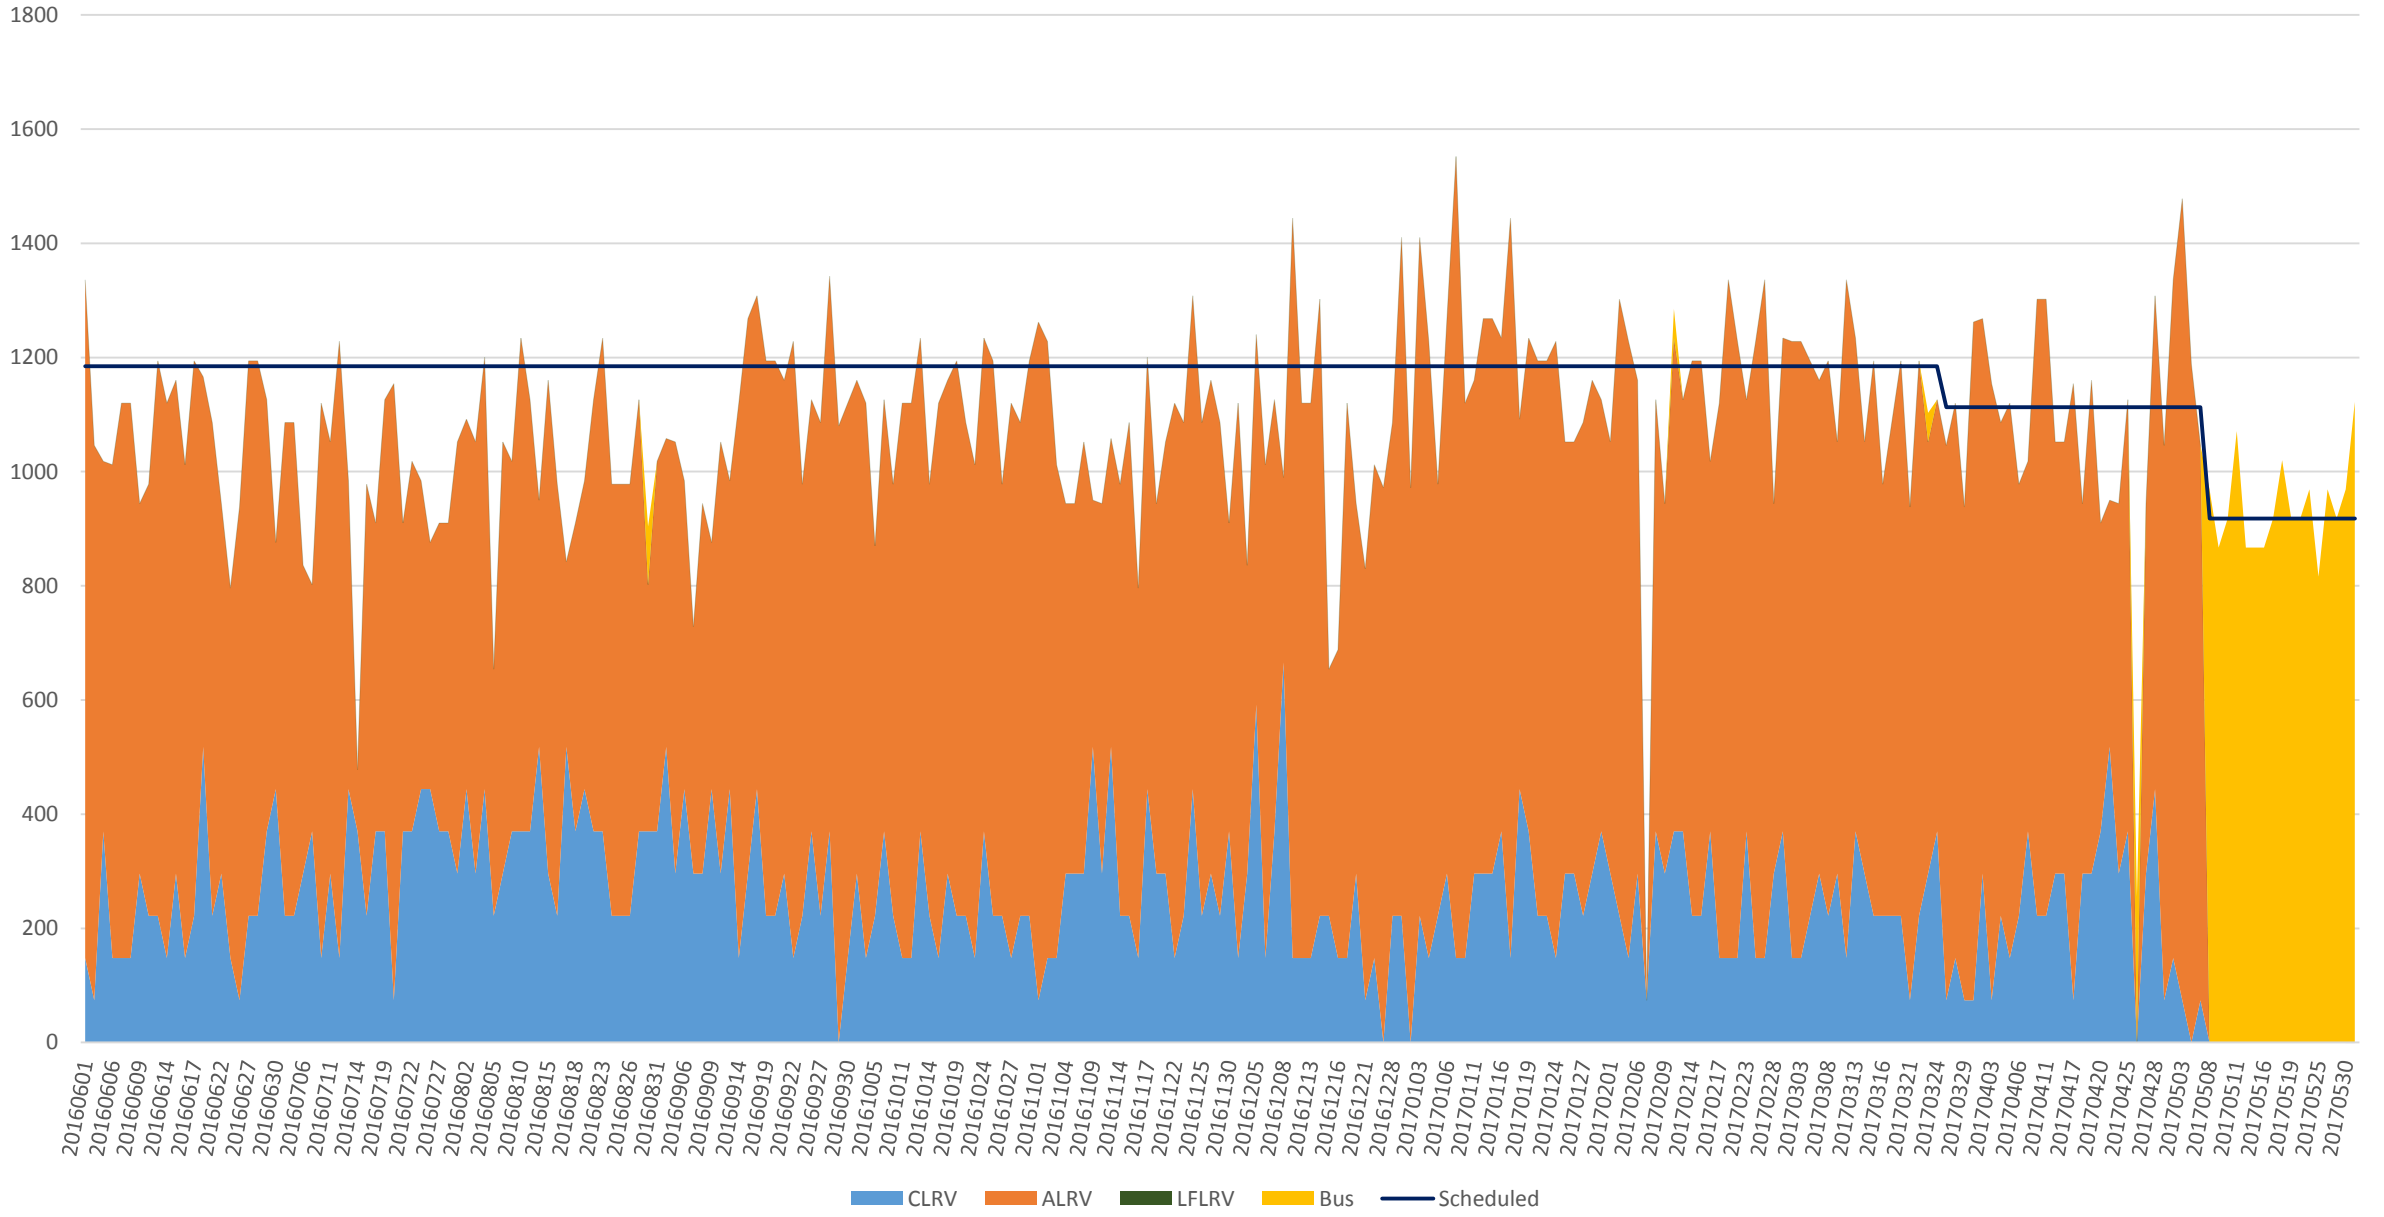

501 Queen Capacity at Yonge/WB 1500 to 1600

501 Queen Capacity at Yonge/WB 1600 to 1700

501 Queen Capacity at Yonge/WB 1700 to 1800

501 Queen Capacity at Yonge/WB 1800 to 1900

501 Queen Total Capacity at Yonge/WB from 1500 to 1900