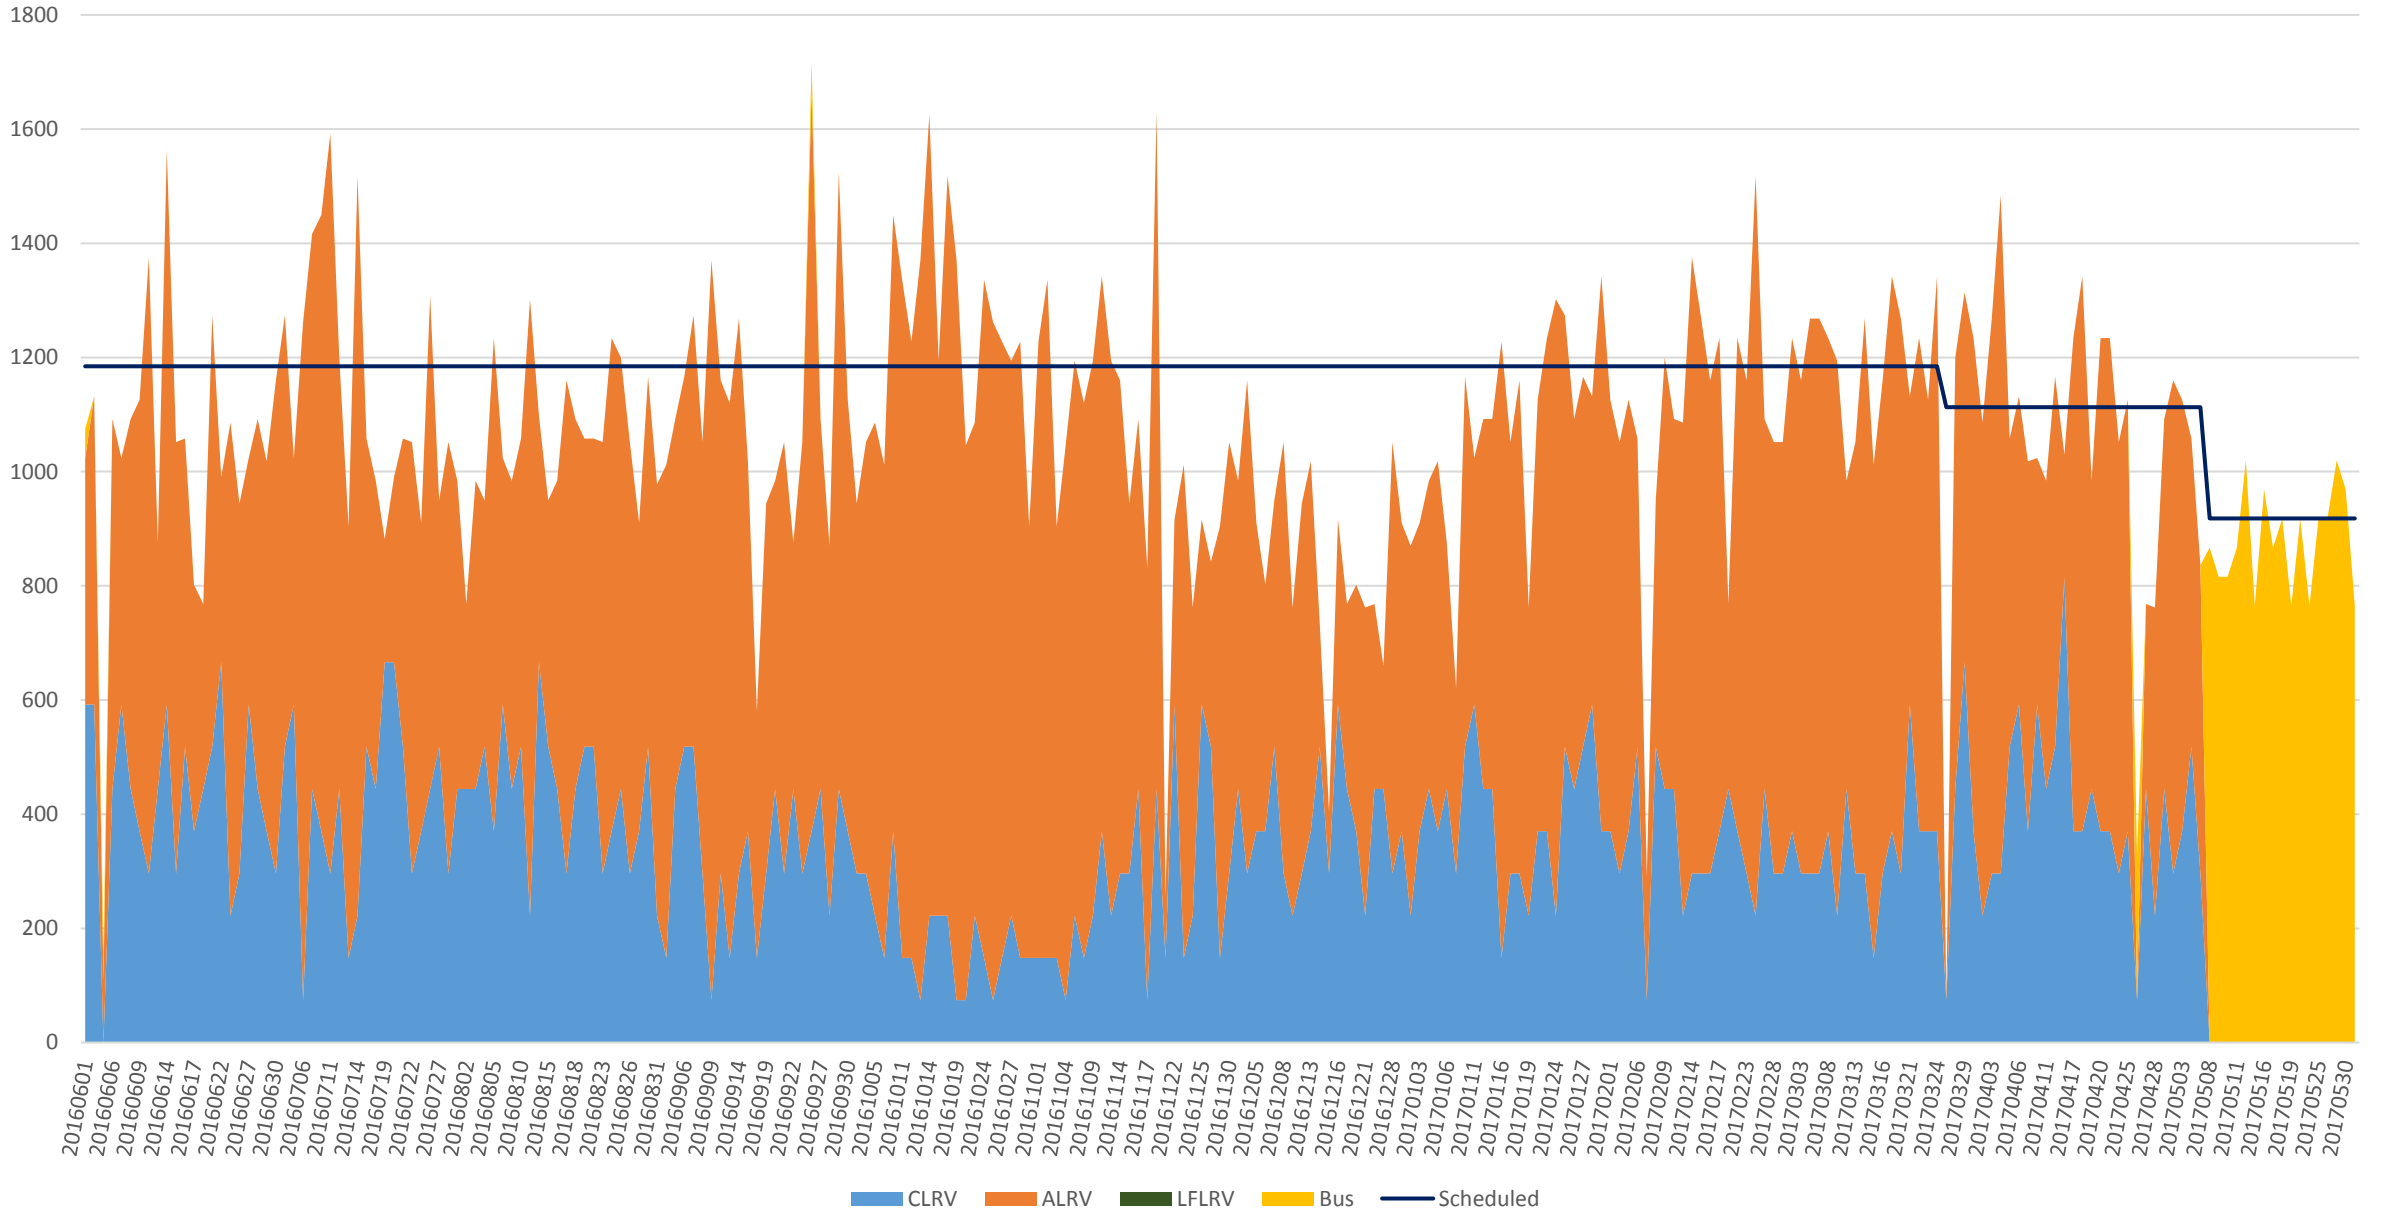

501 Queen Capacity at Yonge/WB 1500 to 1600

501 Queen Capacity at Yonge/WB 1600 to 1700

501 Queen Capacity at Yonge/WB 1700 to 1800

501 Queen Capacity at Yonge/WB 1800 to 1900

501 Queen Total Capacity at Yonge/WB from 1500 to 1900