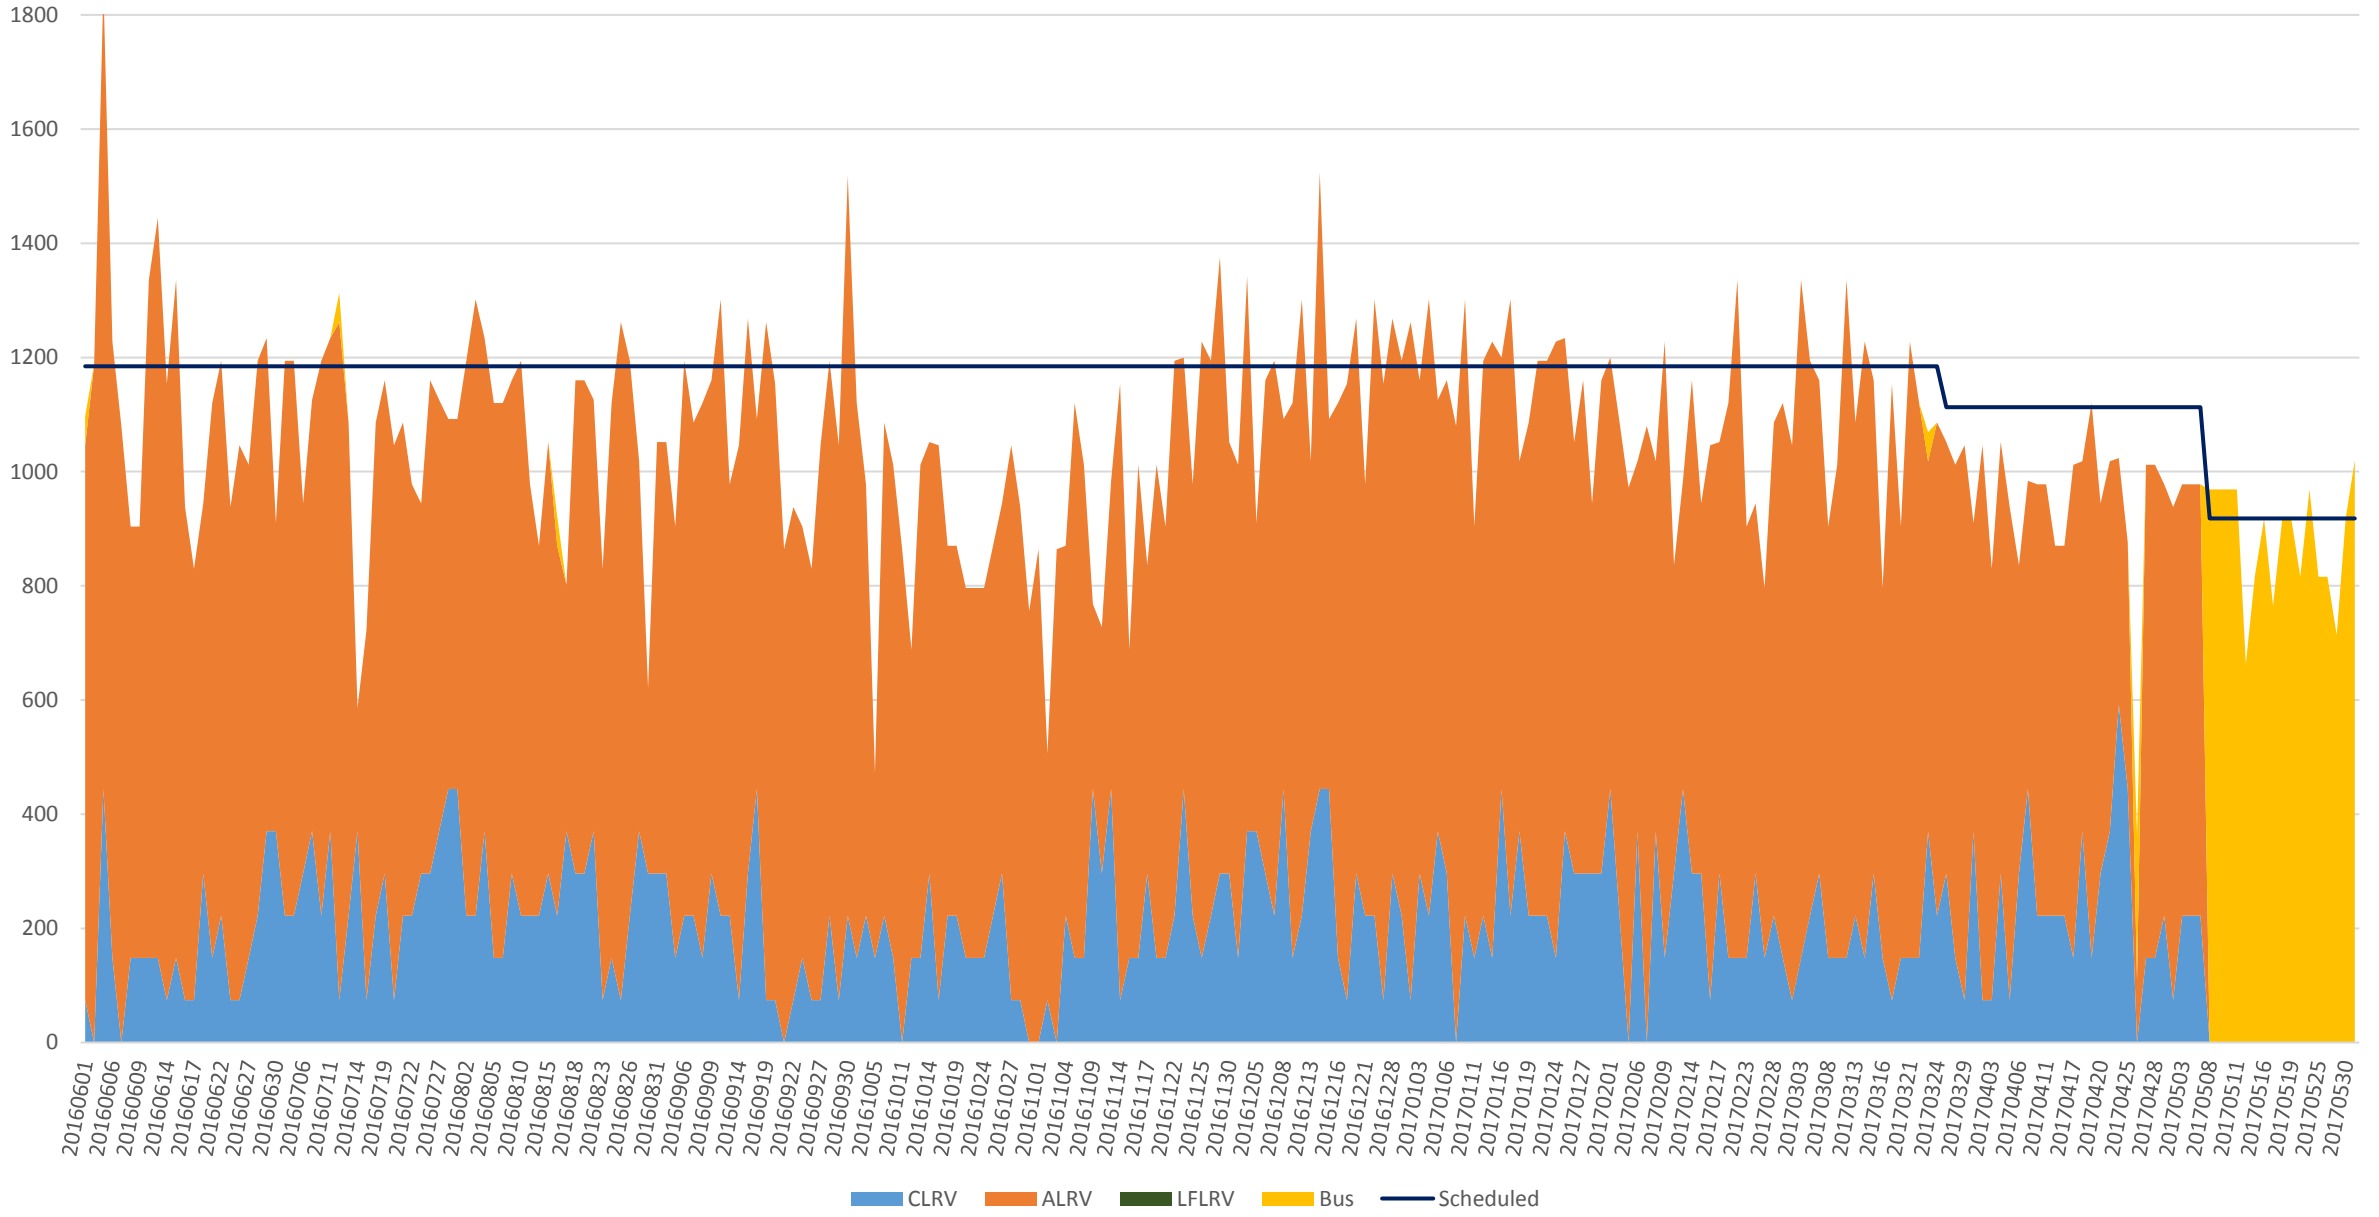

501 Queen Capacity at Yonge/EB 1500 to 1600

501 Queen Capacity at Yonge/EB 1600 to 1700

501 Queen Capacity at Yonge/EB 1700 to 1800

501 Queen Capacity at Yonge/EB 1800 to 1900

501 Queen Total Capacity at Yonge/EB from 1500 to 1900