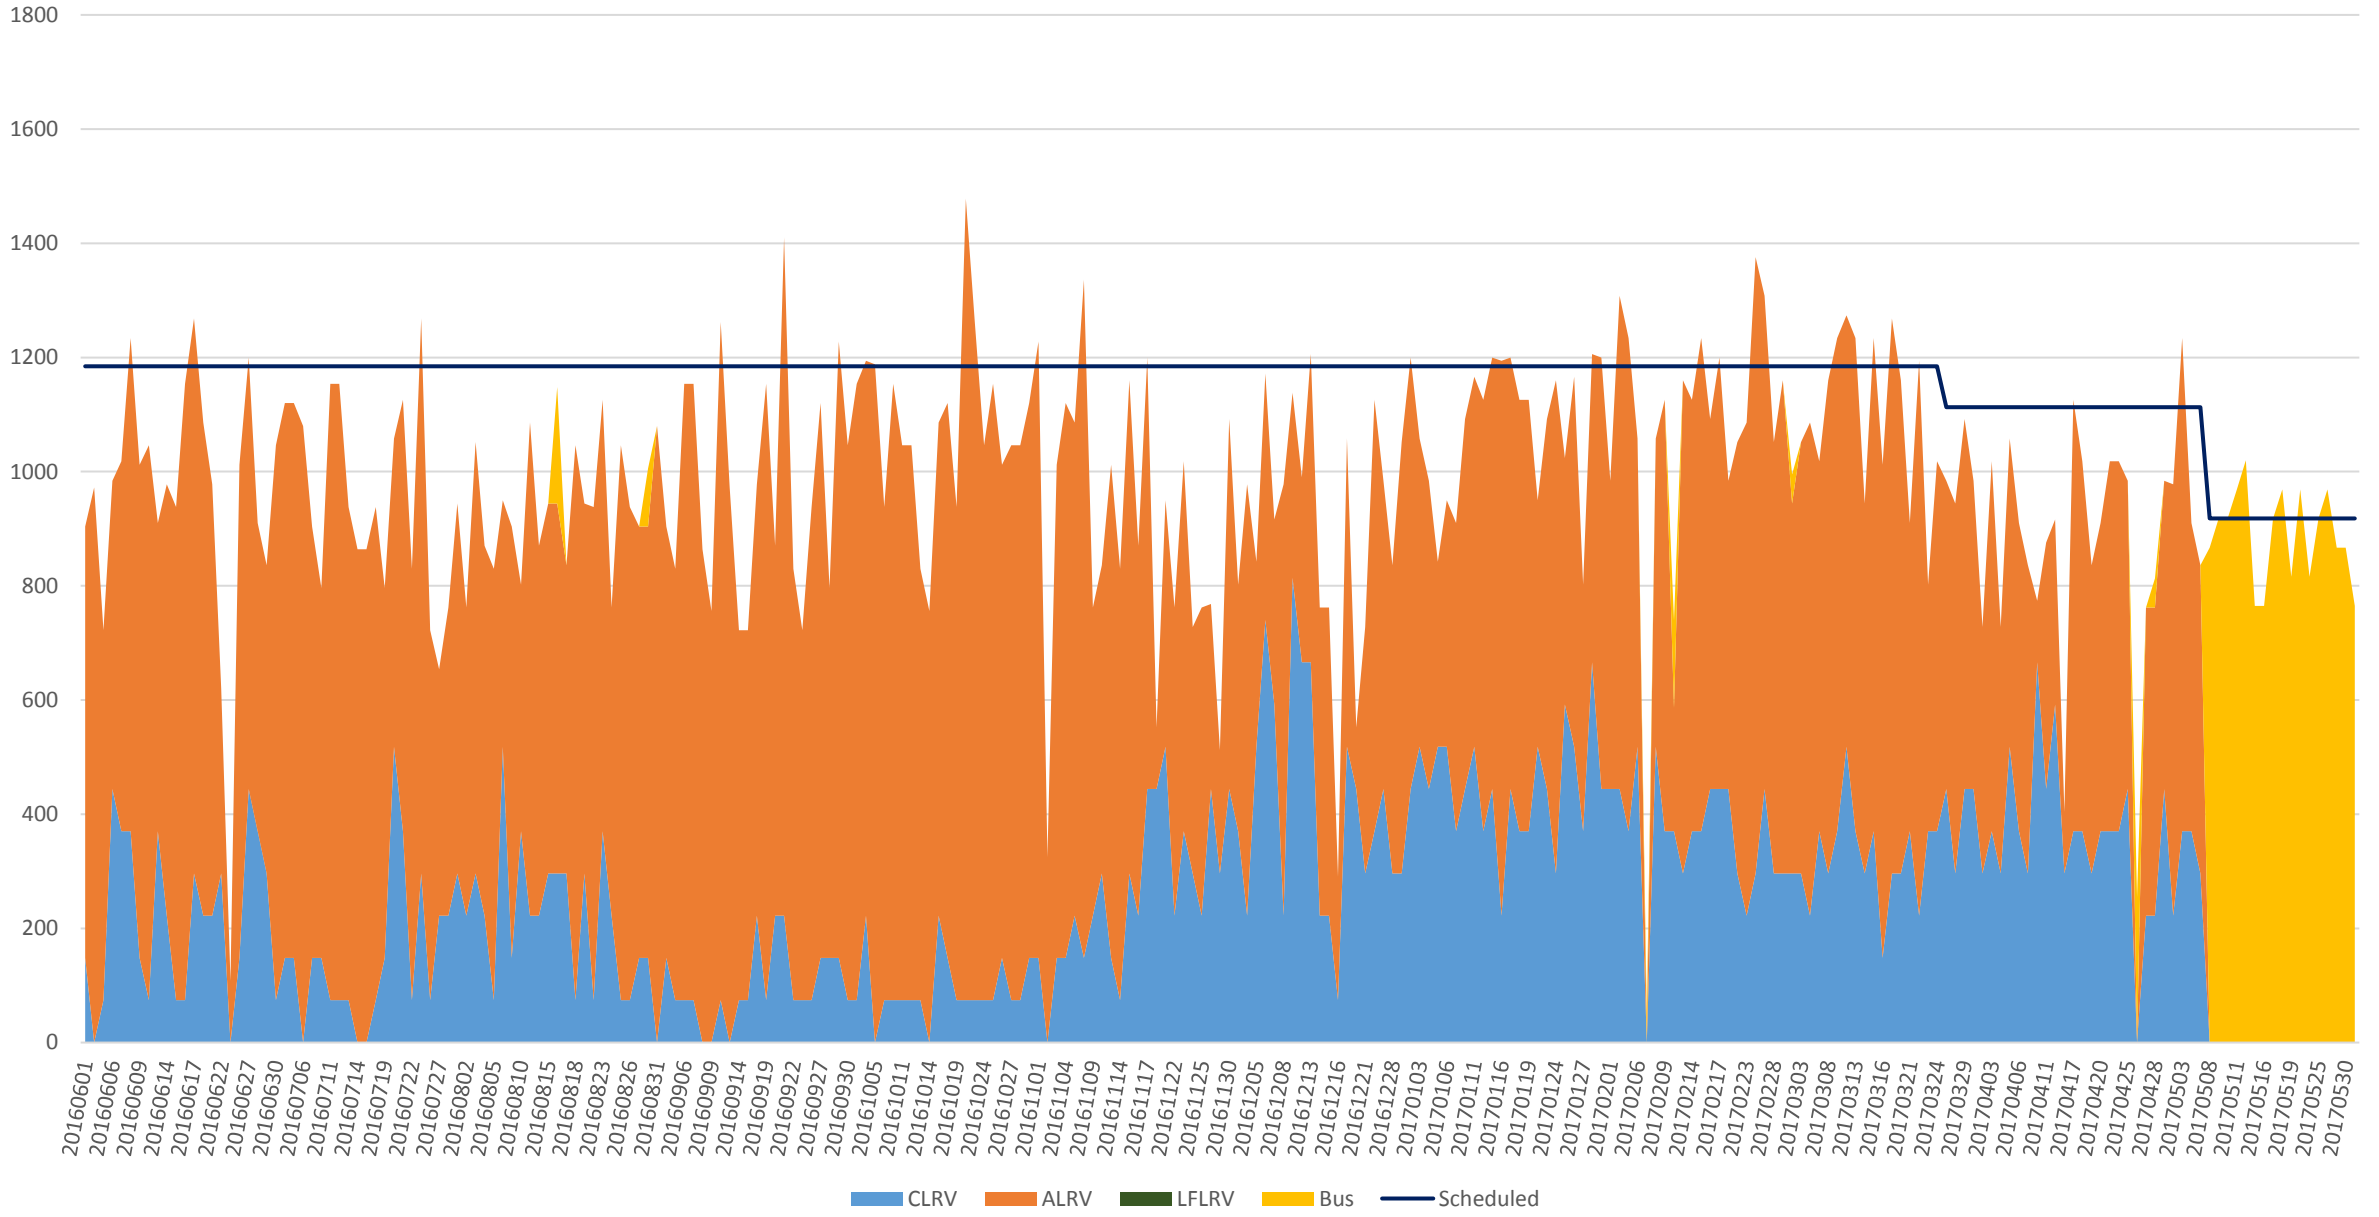

501 Queen Capacity at Yonge/EB 1500 to 1600

501 Queen Capacity at Yonge/EB 1600 to 1700

501 Queen Capacity at Yonge/EB 1700 to 1800

501 Queen Capacity at Yonge/EB 1800 to 1900

501 Queen Total Capacity at Yonge/EB from 1500 to 1900