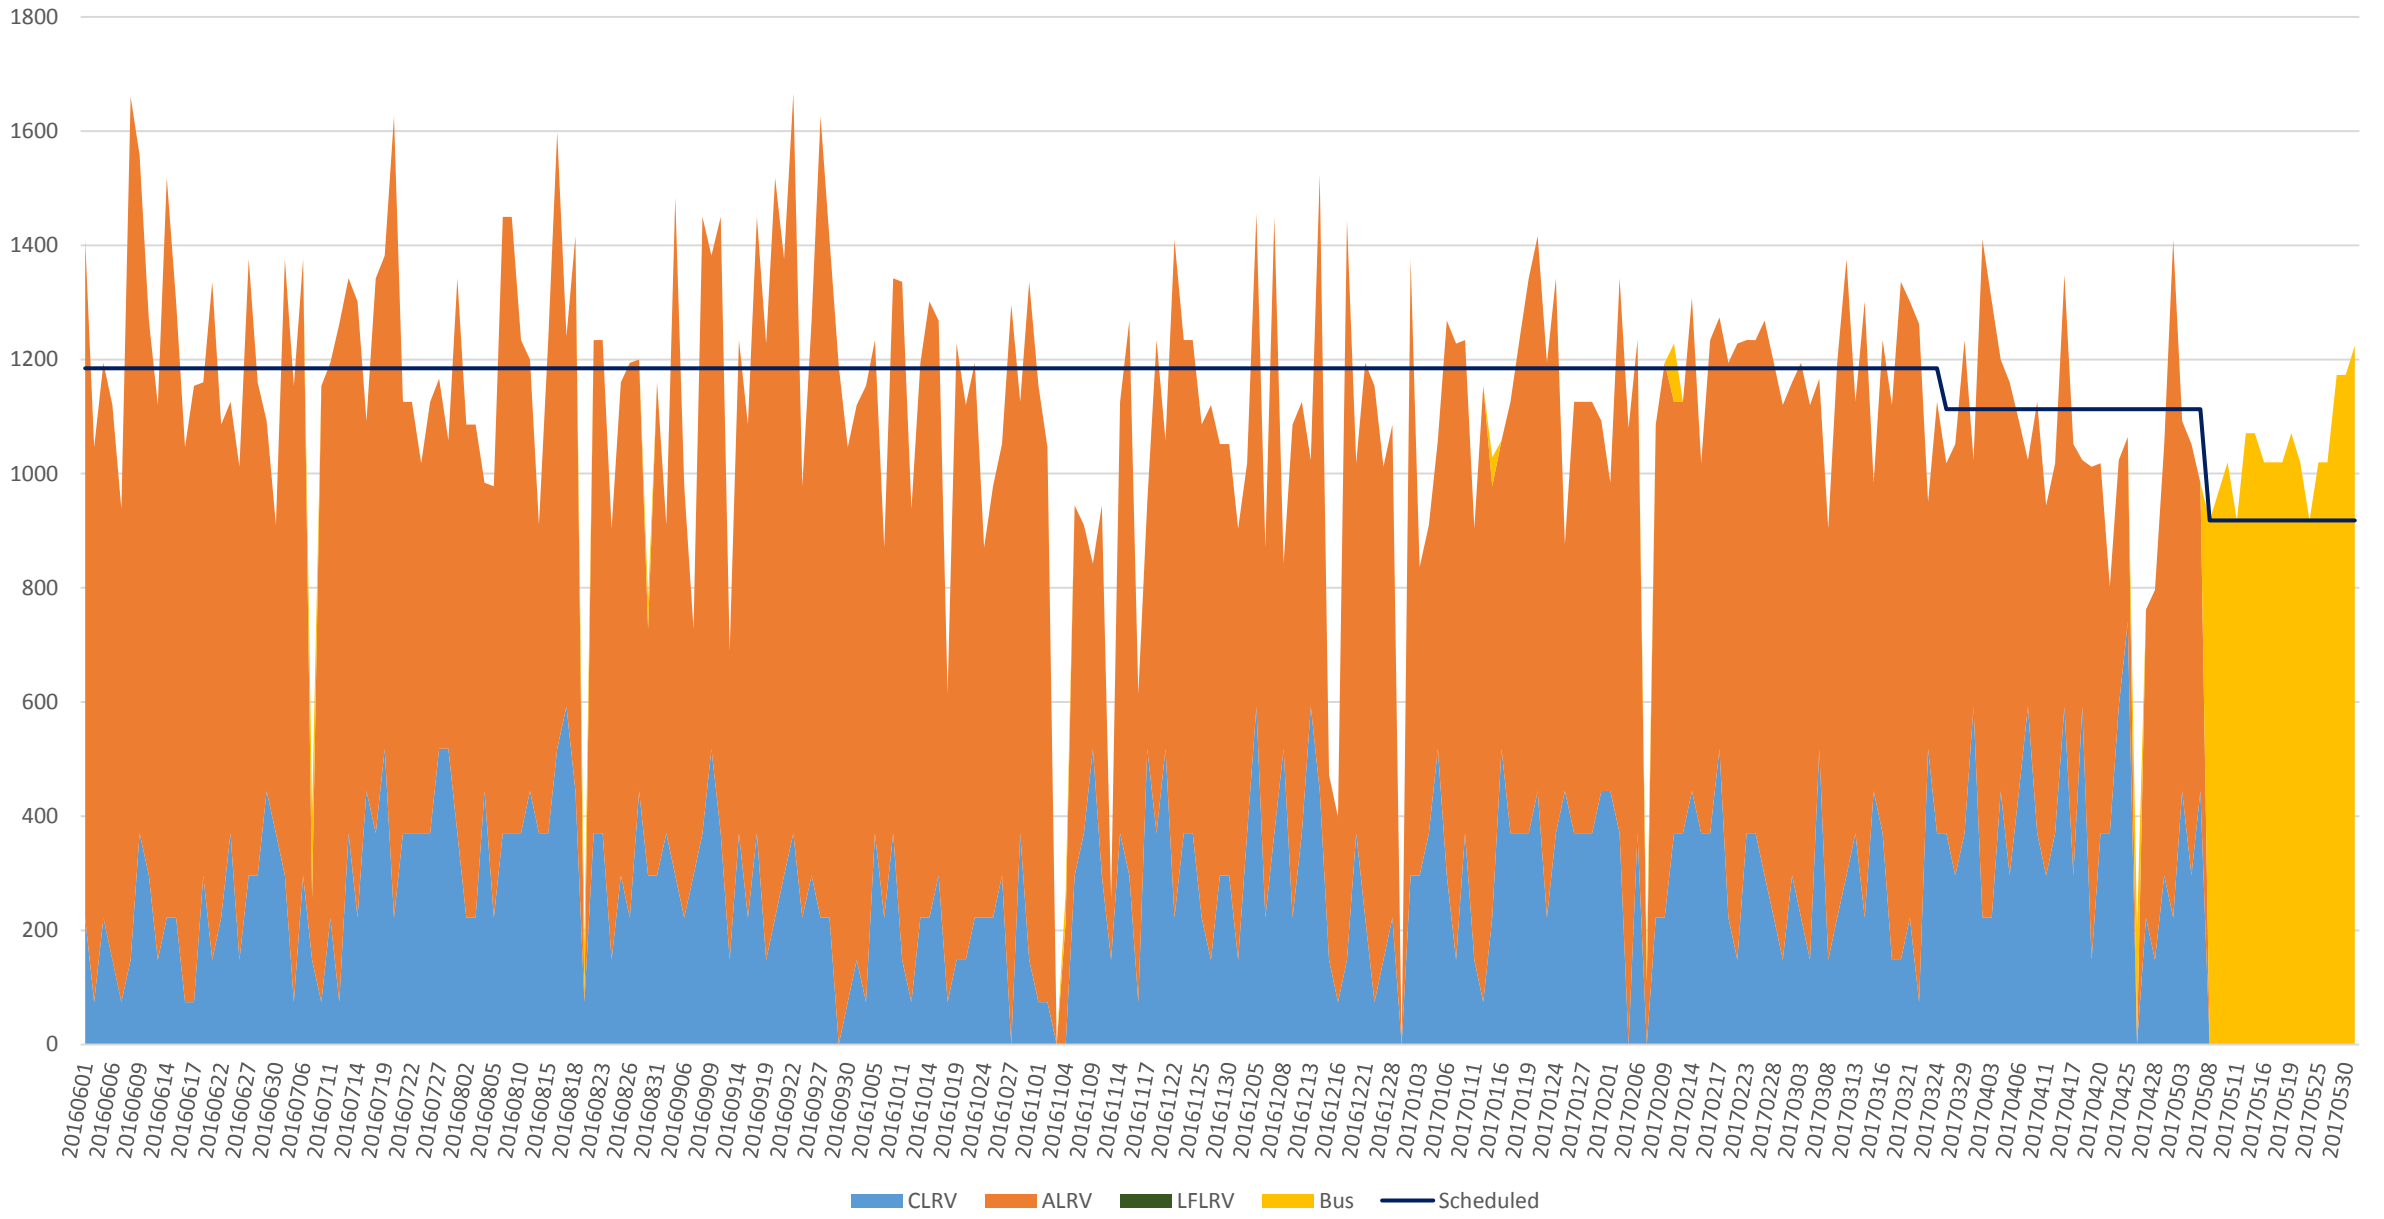

501 Queen Capacity at Yonge/EB 1500 to 1600

501 Queen Capacity at Yonge/EB 1600 to 1700

501 Queen Capacity at Yonge/EB 1700 to 1800

501 Queen Capacity at Yonge/EB 1800 to 1900

501 Queen Total Capacity at Yonge/EB from 1500 to 1900