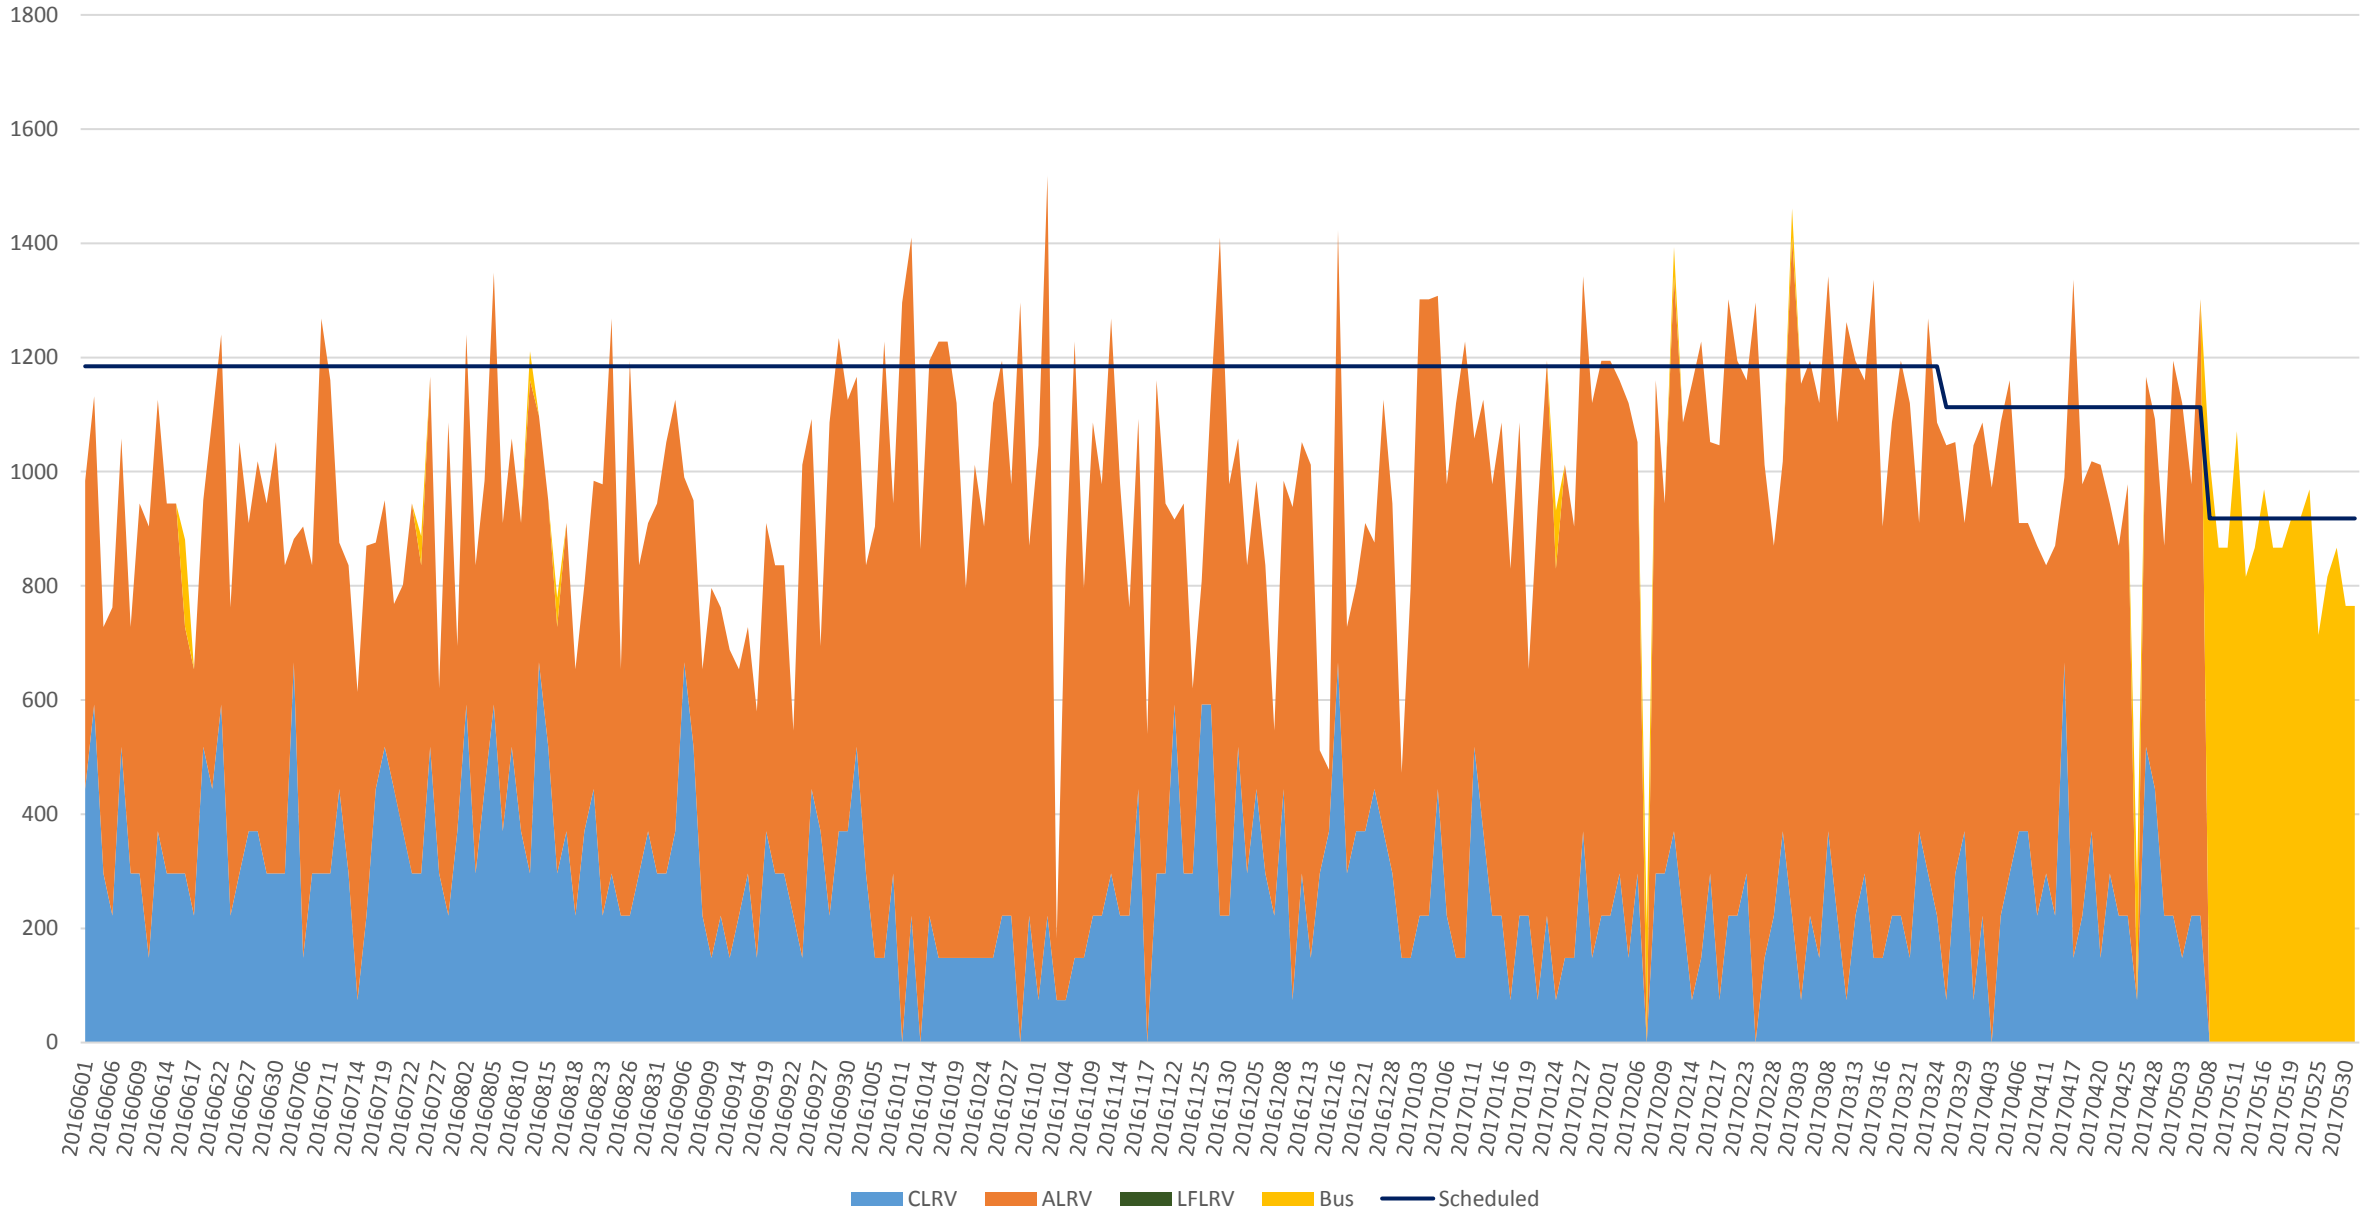

501 Queen Capacity at Yonge/EB 1500 to 1600

501 Queen Capacity at Yonge/EB 1600 to 1700

501 Queen Capacity at Yonge/EB 1700 to 1800

501 Queen Capacity at Yonge/EB 1800 to 1900

501 Queen Total Capacity at Yonge/EB from 1500 to 1900