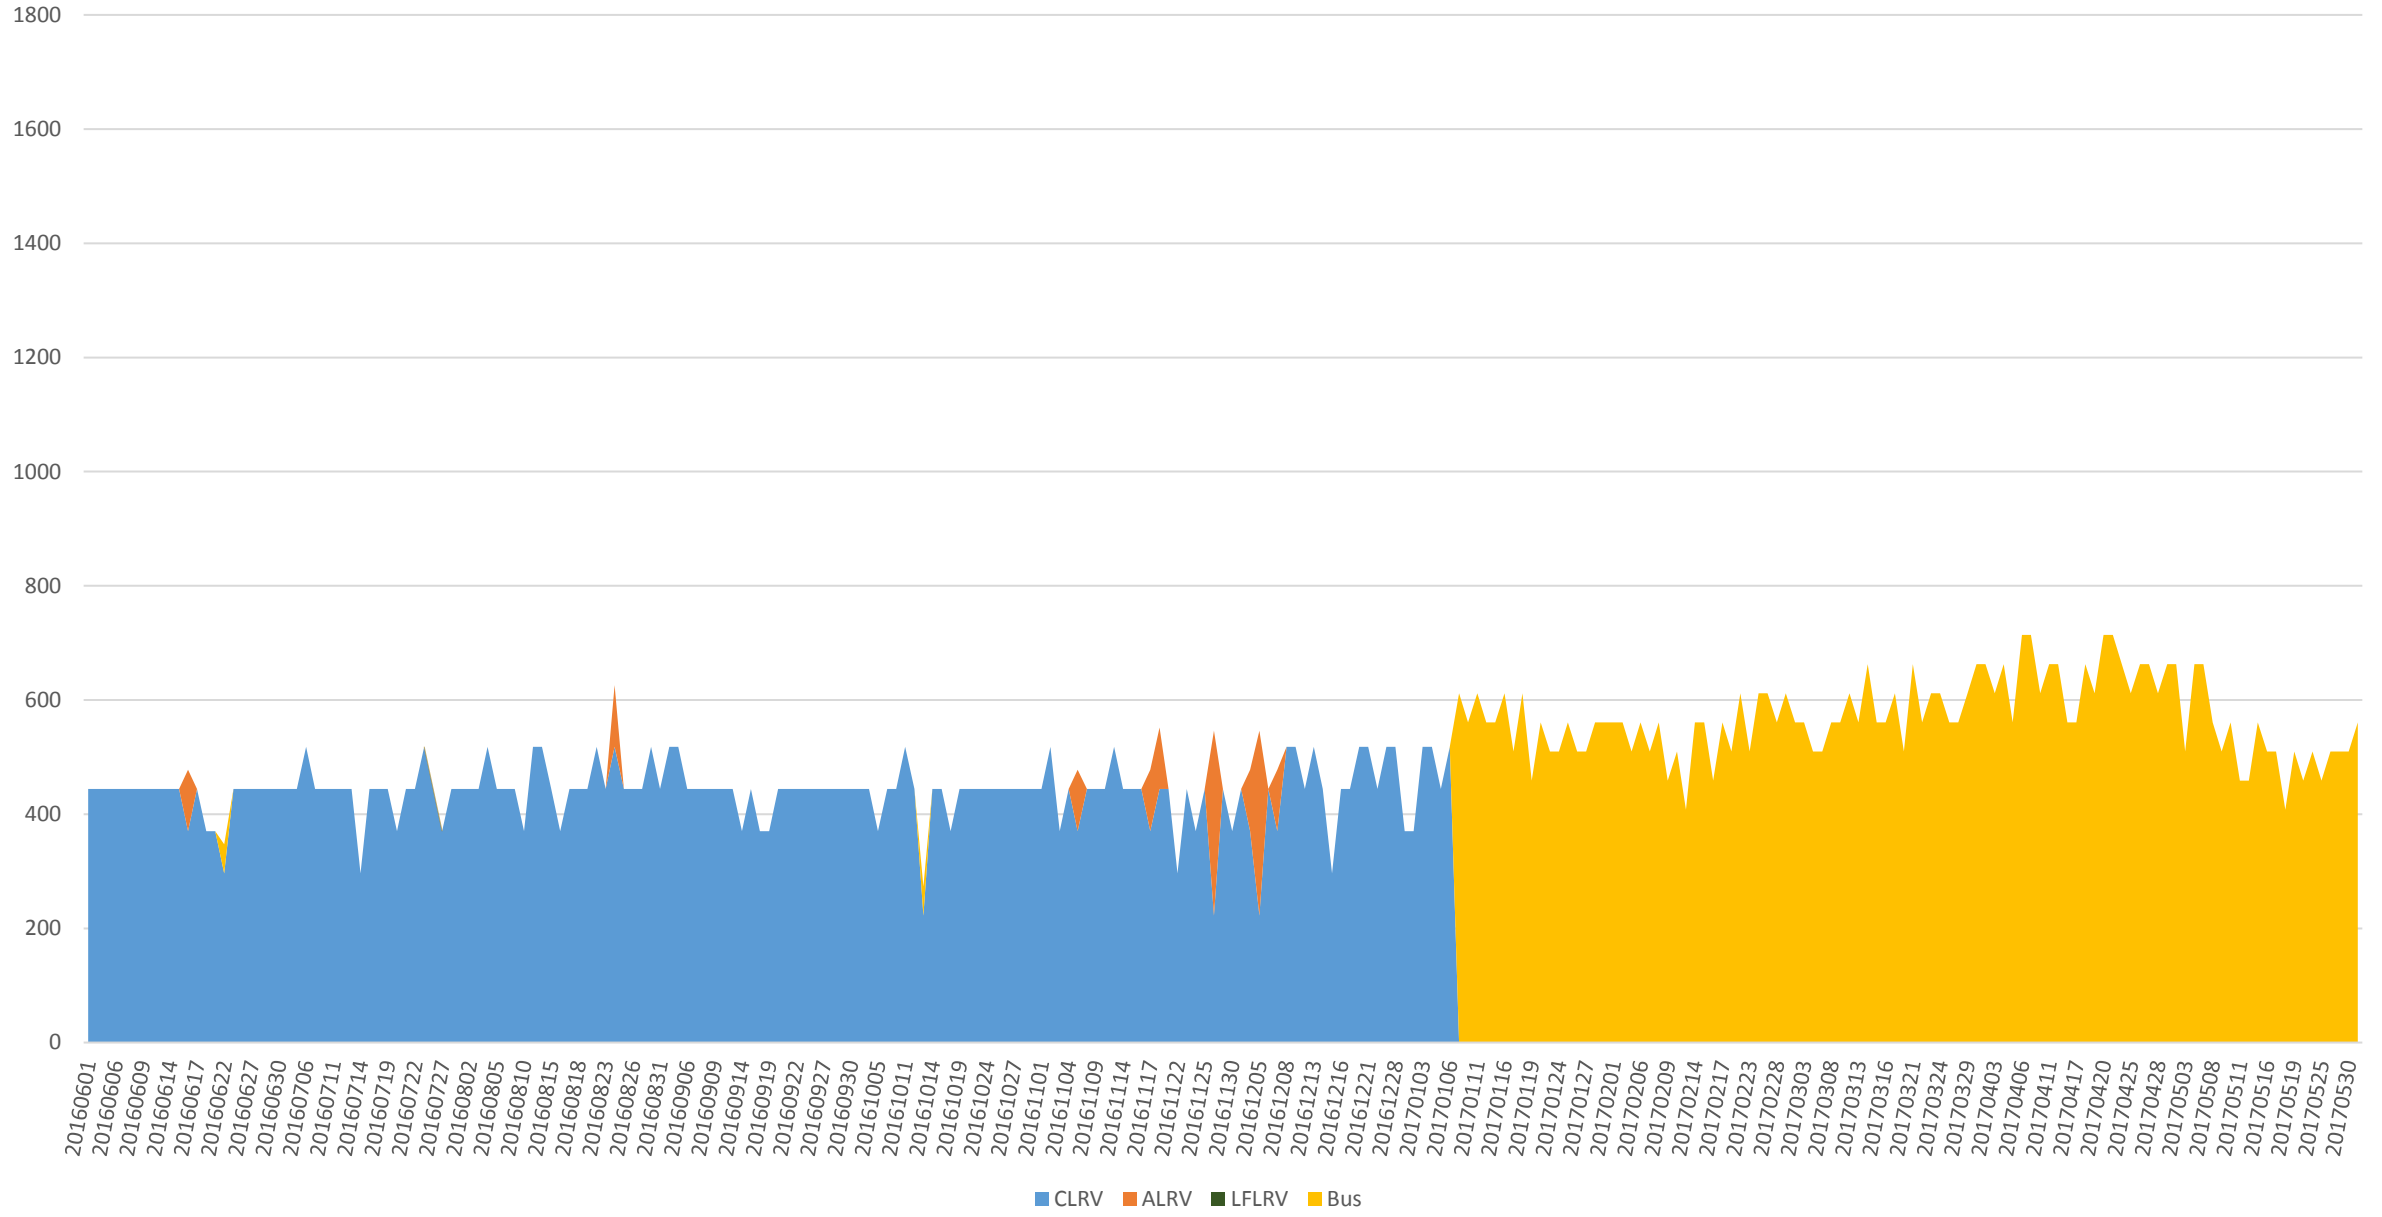

501 Queen Capacity at RoyalYork/EB 600 to 700

501 Queen Capacity at RoyalYork/EB 700 to 800

501 Queen Capacity at RoyalYork/EB 800 to 900

501 Queen Capacity at RoyalYork/EB 900 to 1000

501 Queen Total Capacity at RoyalYork/EB from 600 to 1000