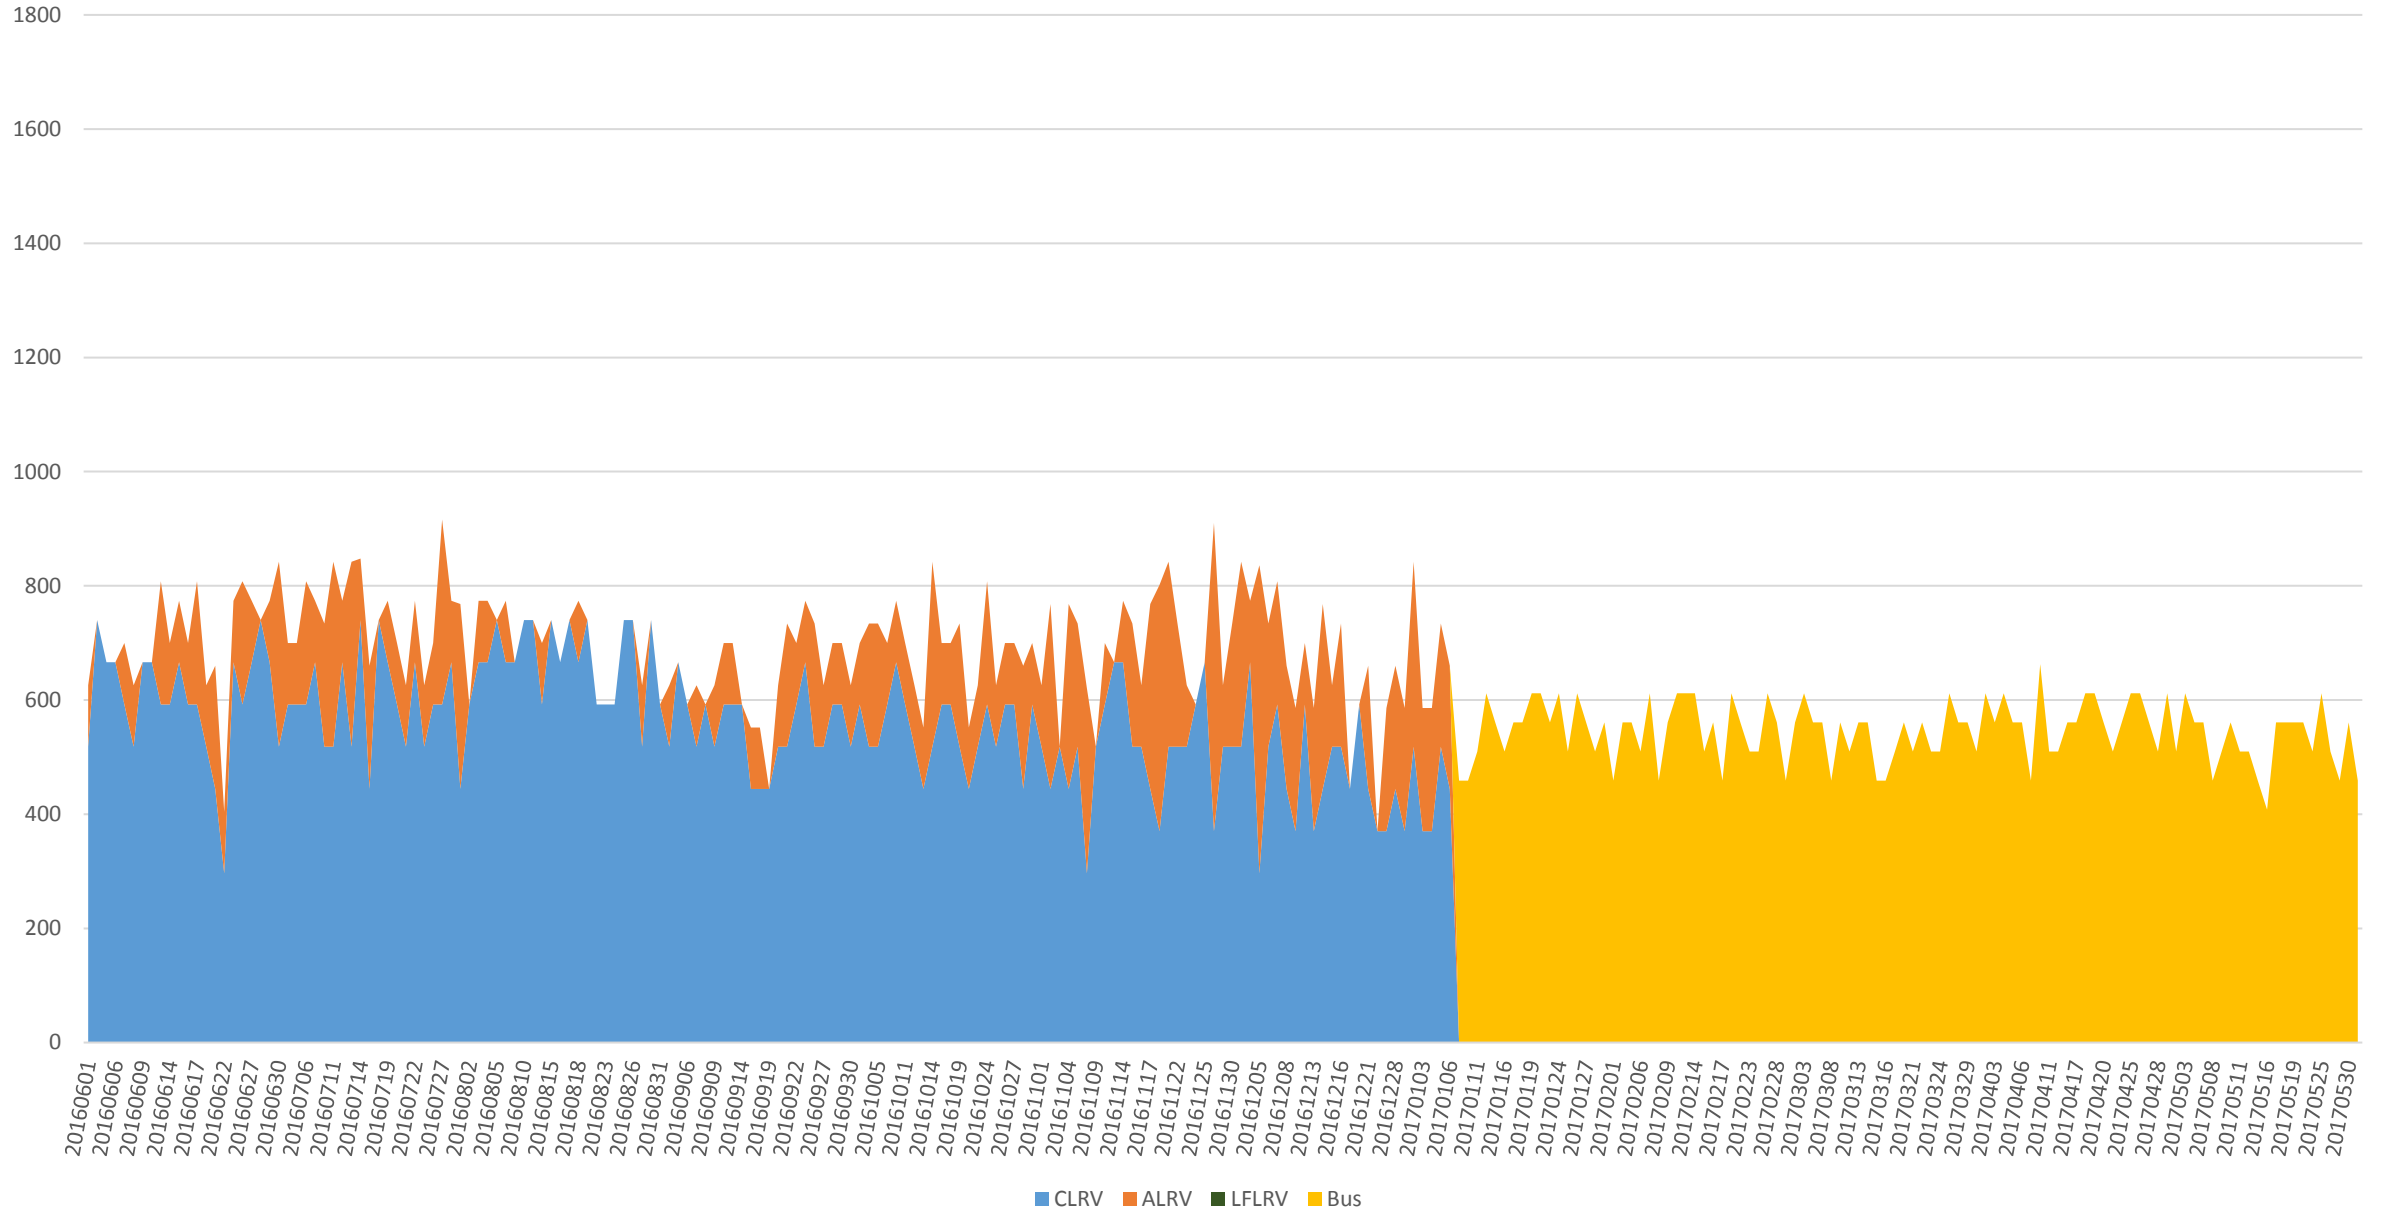

501 Queen Capacity at RoyalYork/EB 600 to 700

501 Queen Capacity at RoyalYork/EB 700 to 800

501 Queen Capacity at RoyalYork/EB 800 to 900

501 Queen Capacity at RoyalYork/EB 900 to 1000

501 Queen Total Capacity at RoyalYork/EB from 600 to 1000