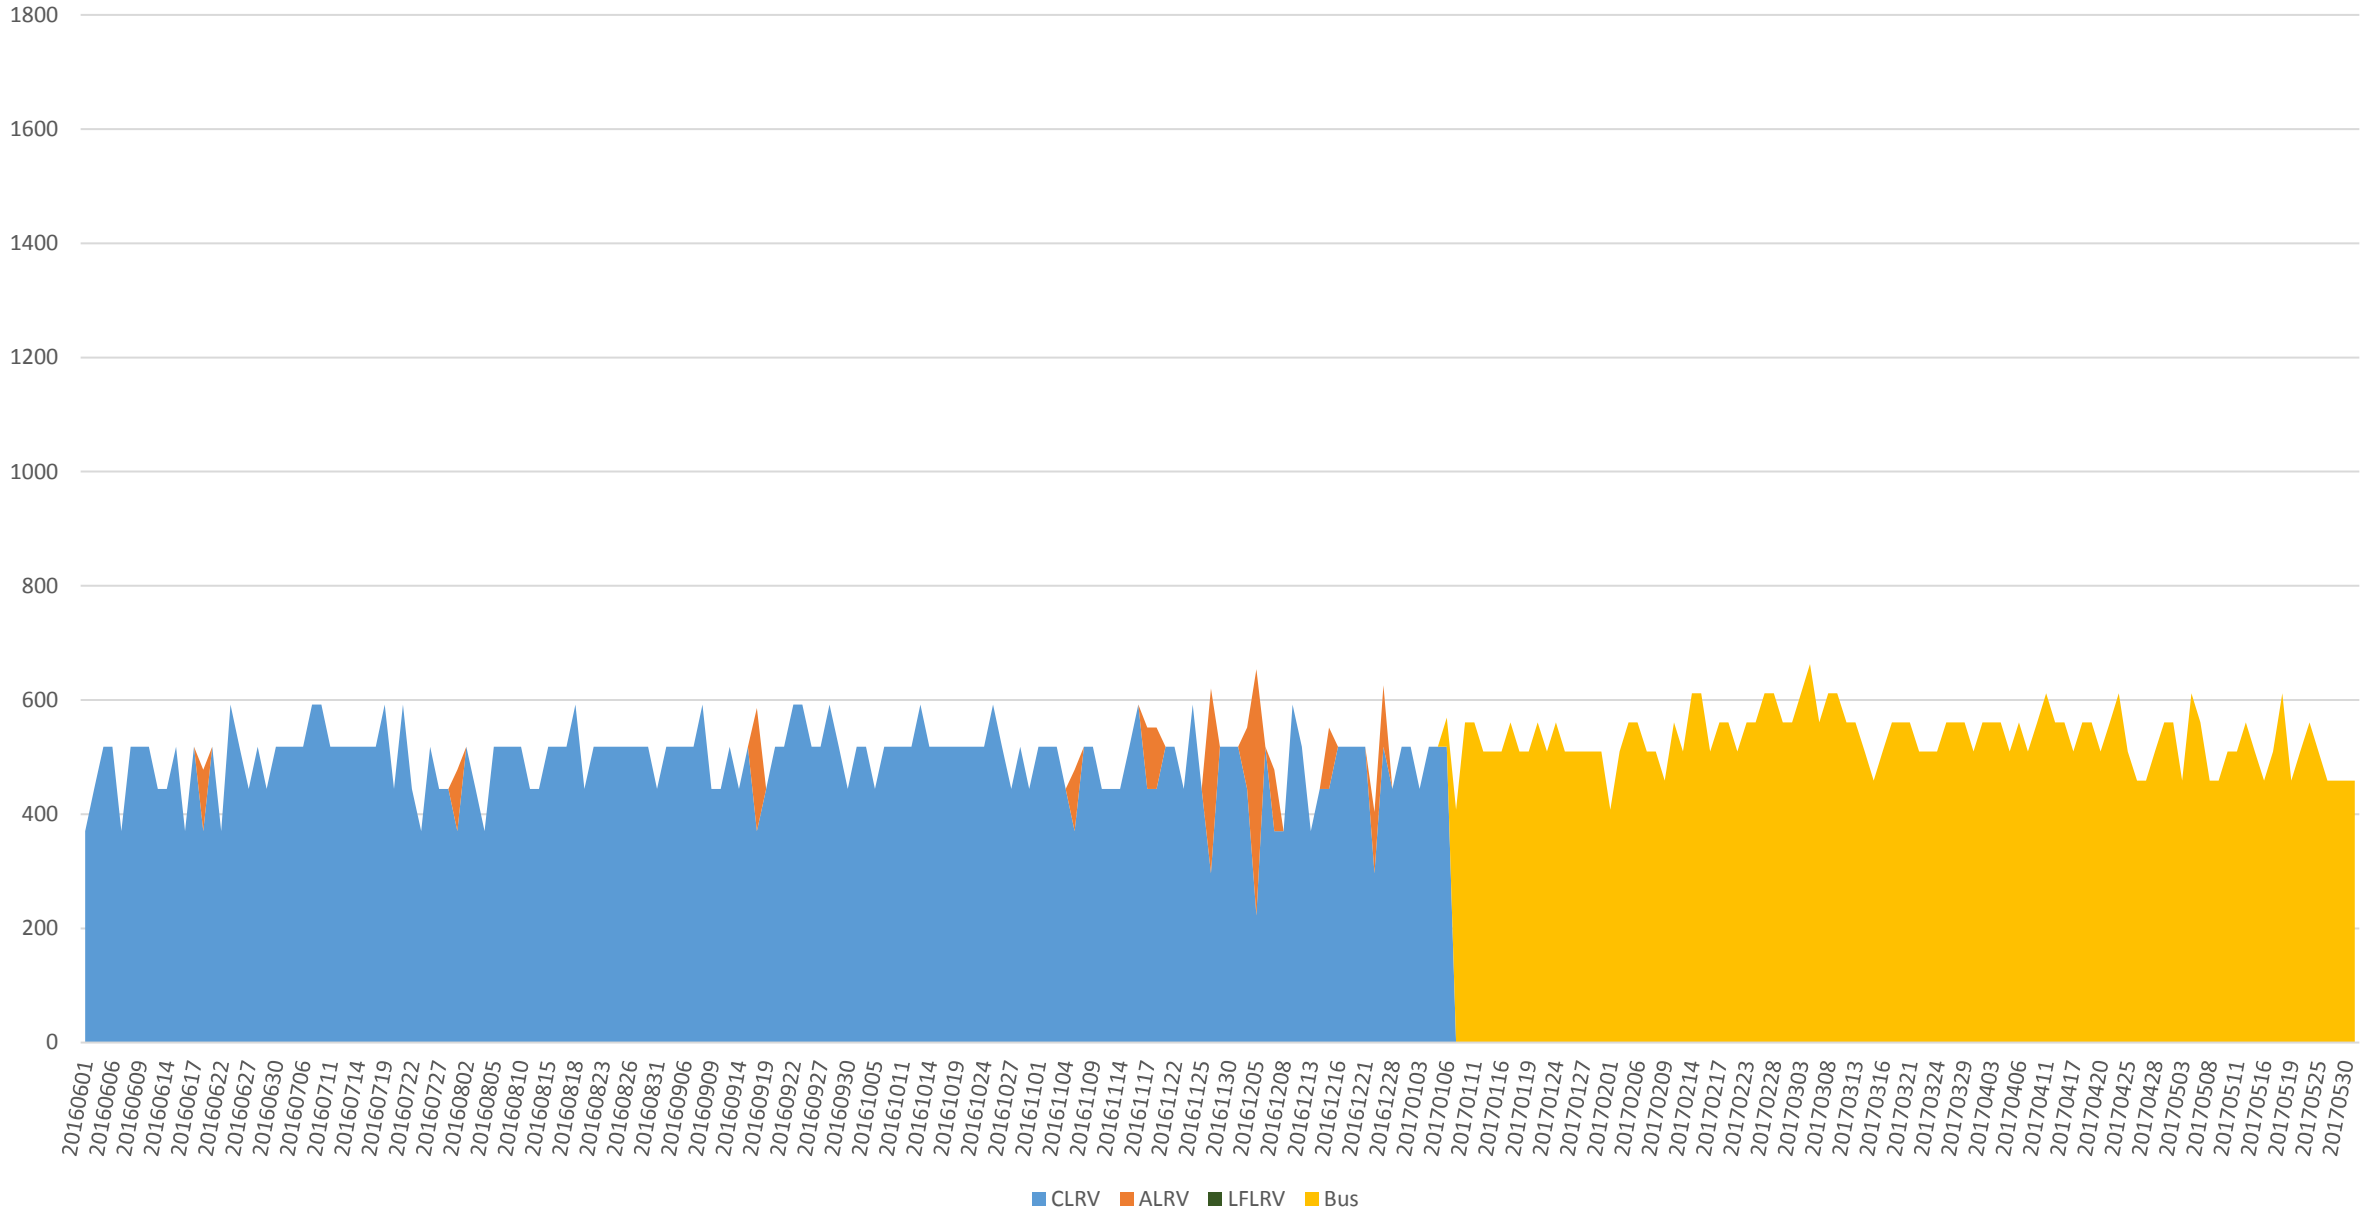

501 Queen Capacity at RoyalYork/EB 600 to 700

501 Queen Capacity at RoyalYork/EB 700 to 800

501 Queen Capacity at RoyalYork/EB 800 to 900

501 Queen Capacity at RoyalYork/EB 900 to 1000

501 Queen Total Capacity at RoyalYork/EB from 600 to 1000