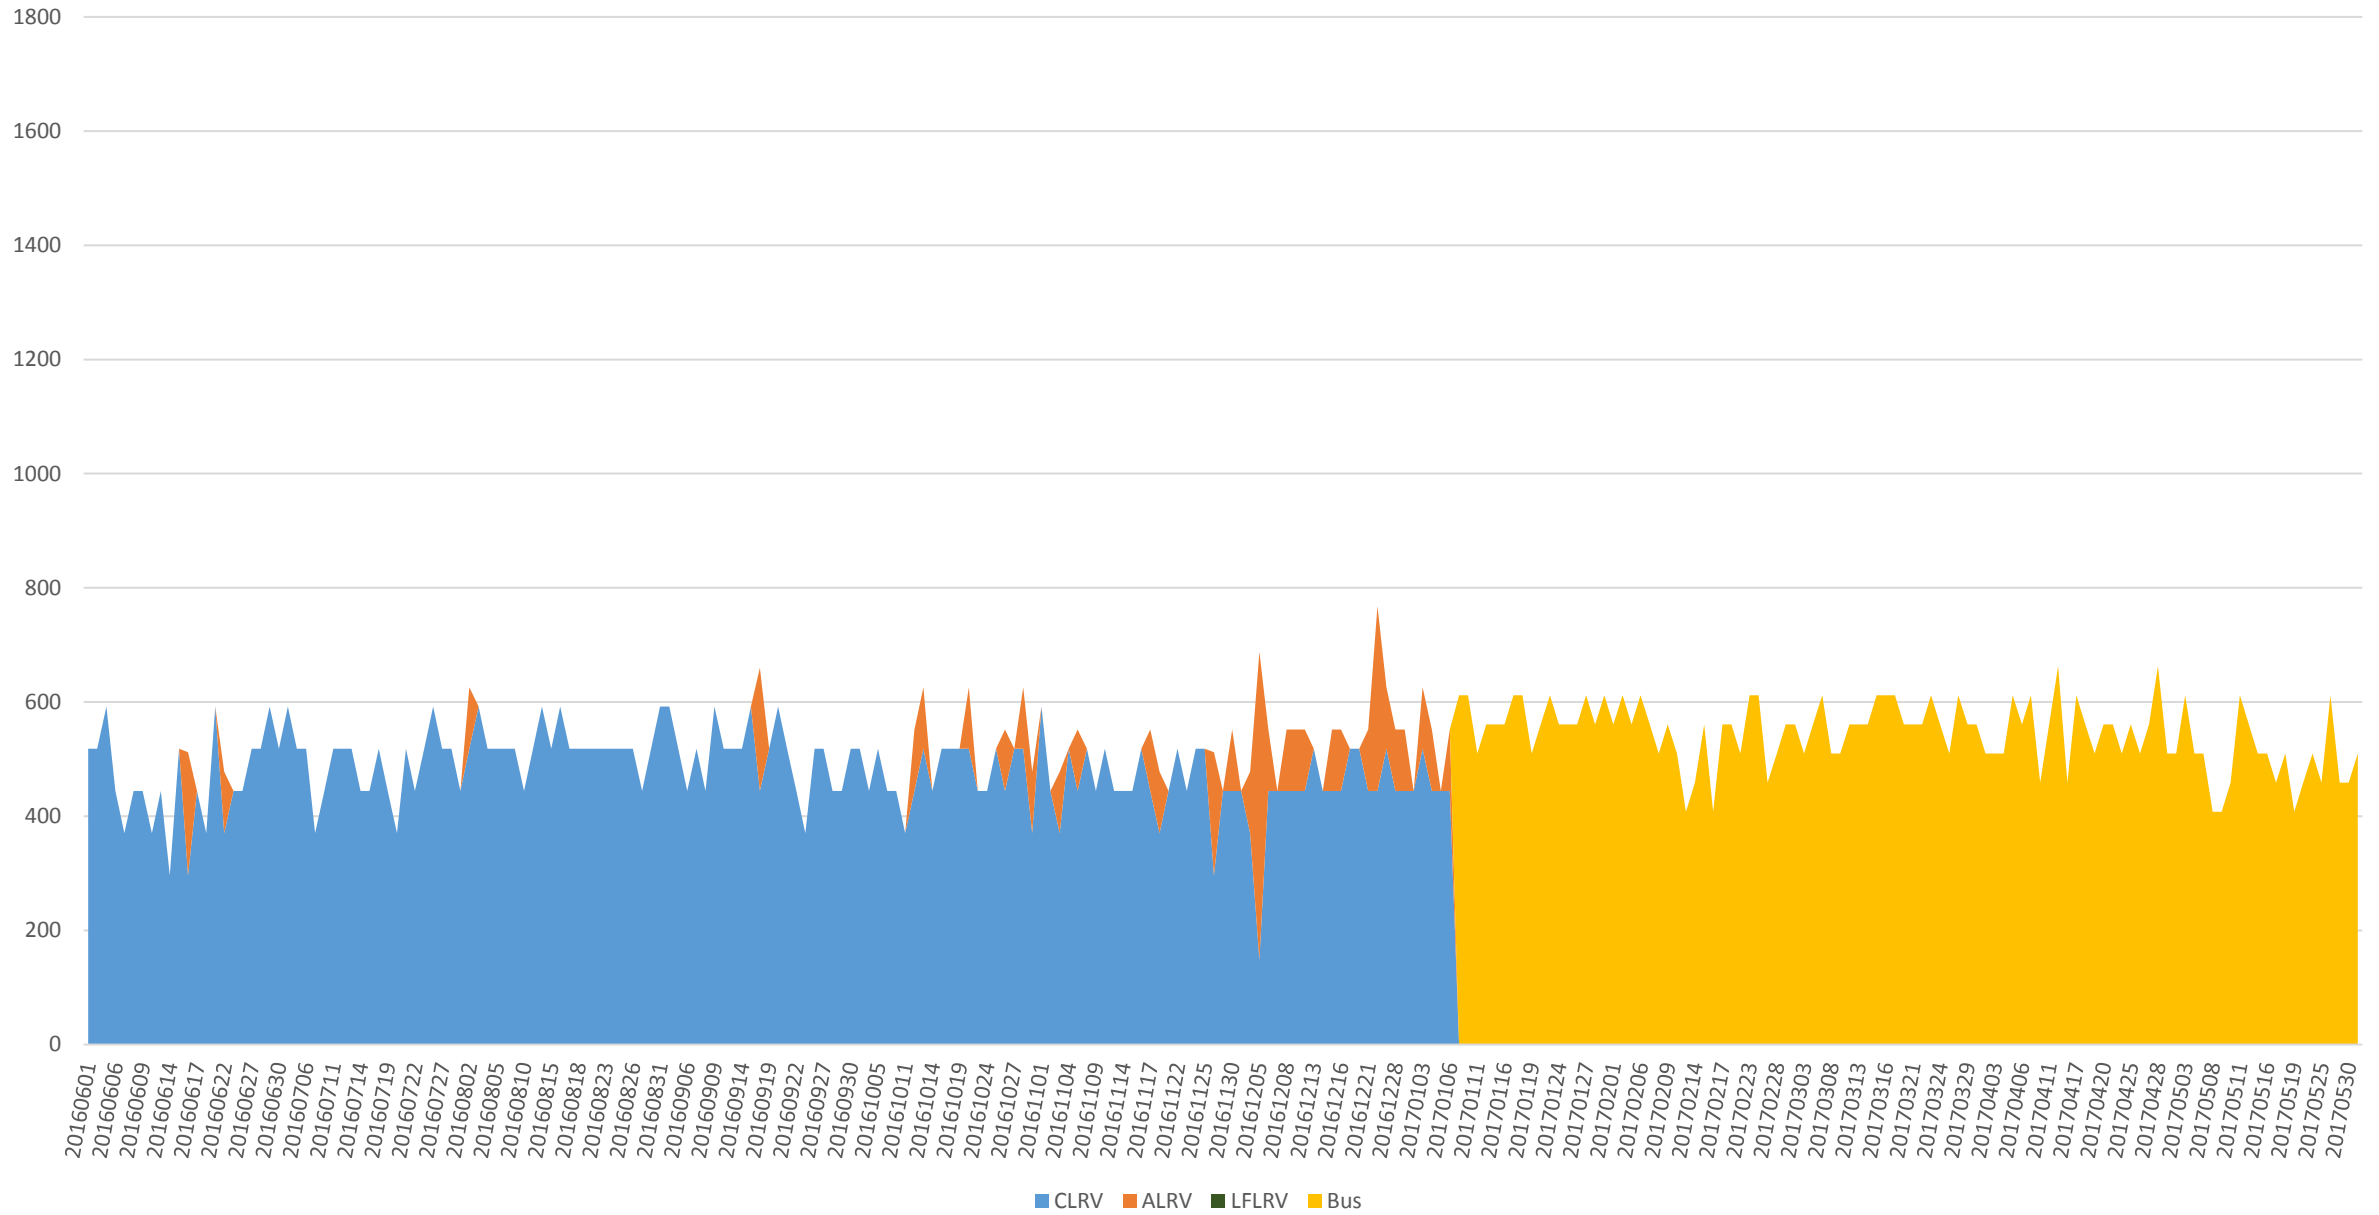

501 Queen Capacity at RoyalYork/EB 600 to 700

501 Queen Capacity at RoyalYork/EB 700 to 800

501 Queen Capacity at RoyalYork/EB 800 to 900

501 Queen Capacity at RoyalYork/EB 900 to 1000

501 Queen Total Capacity at RoyalYork/EB from 600 to 1000