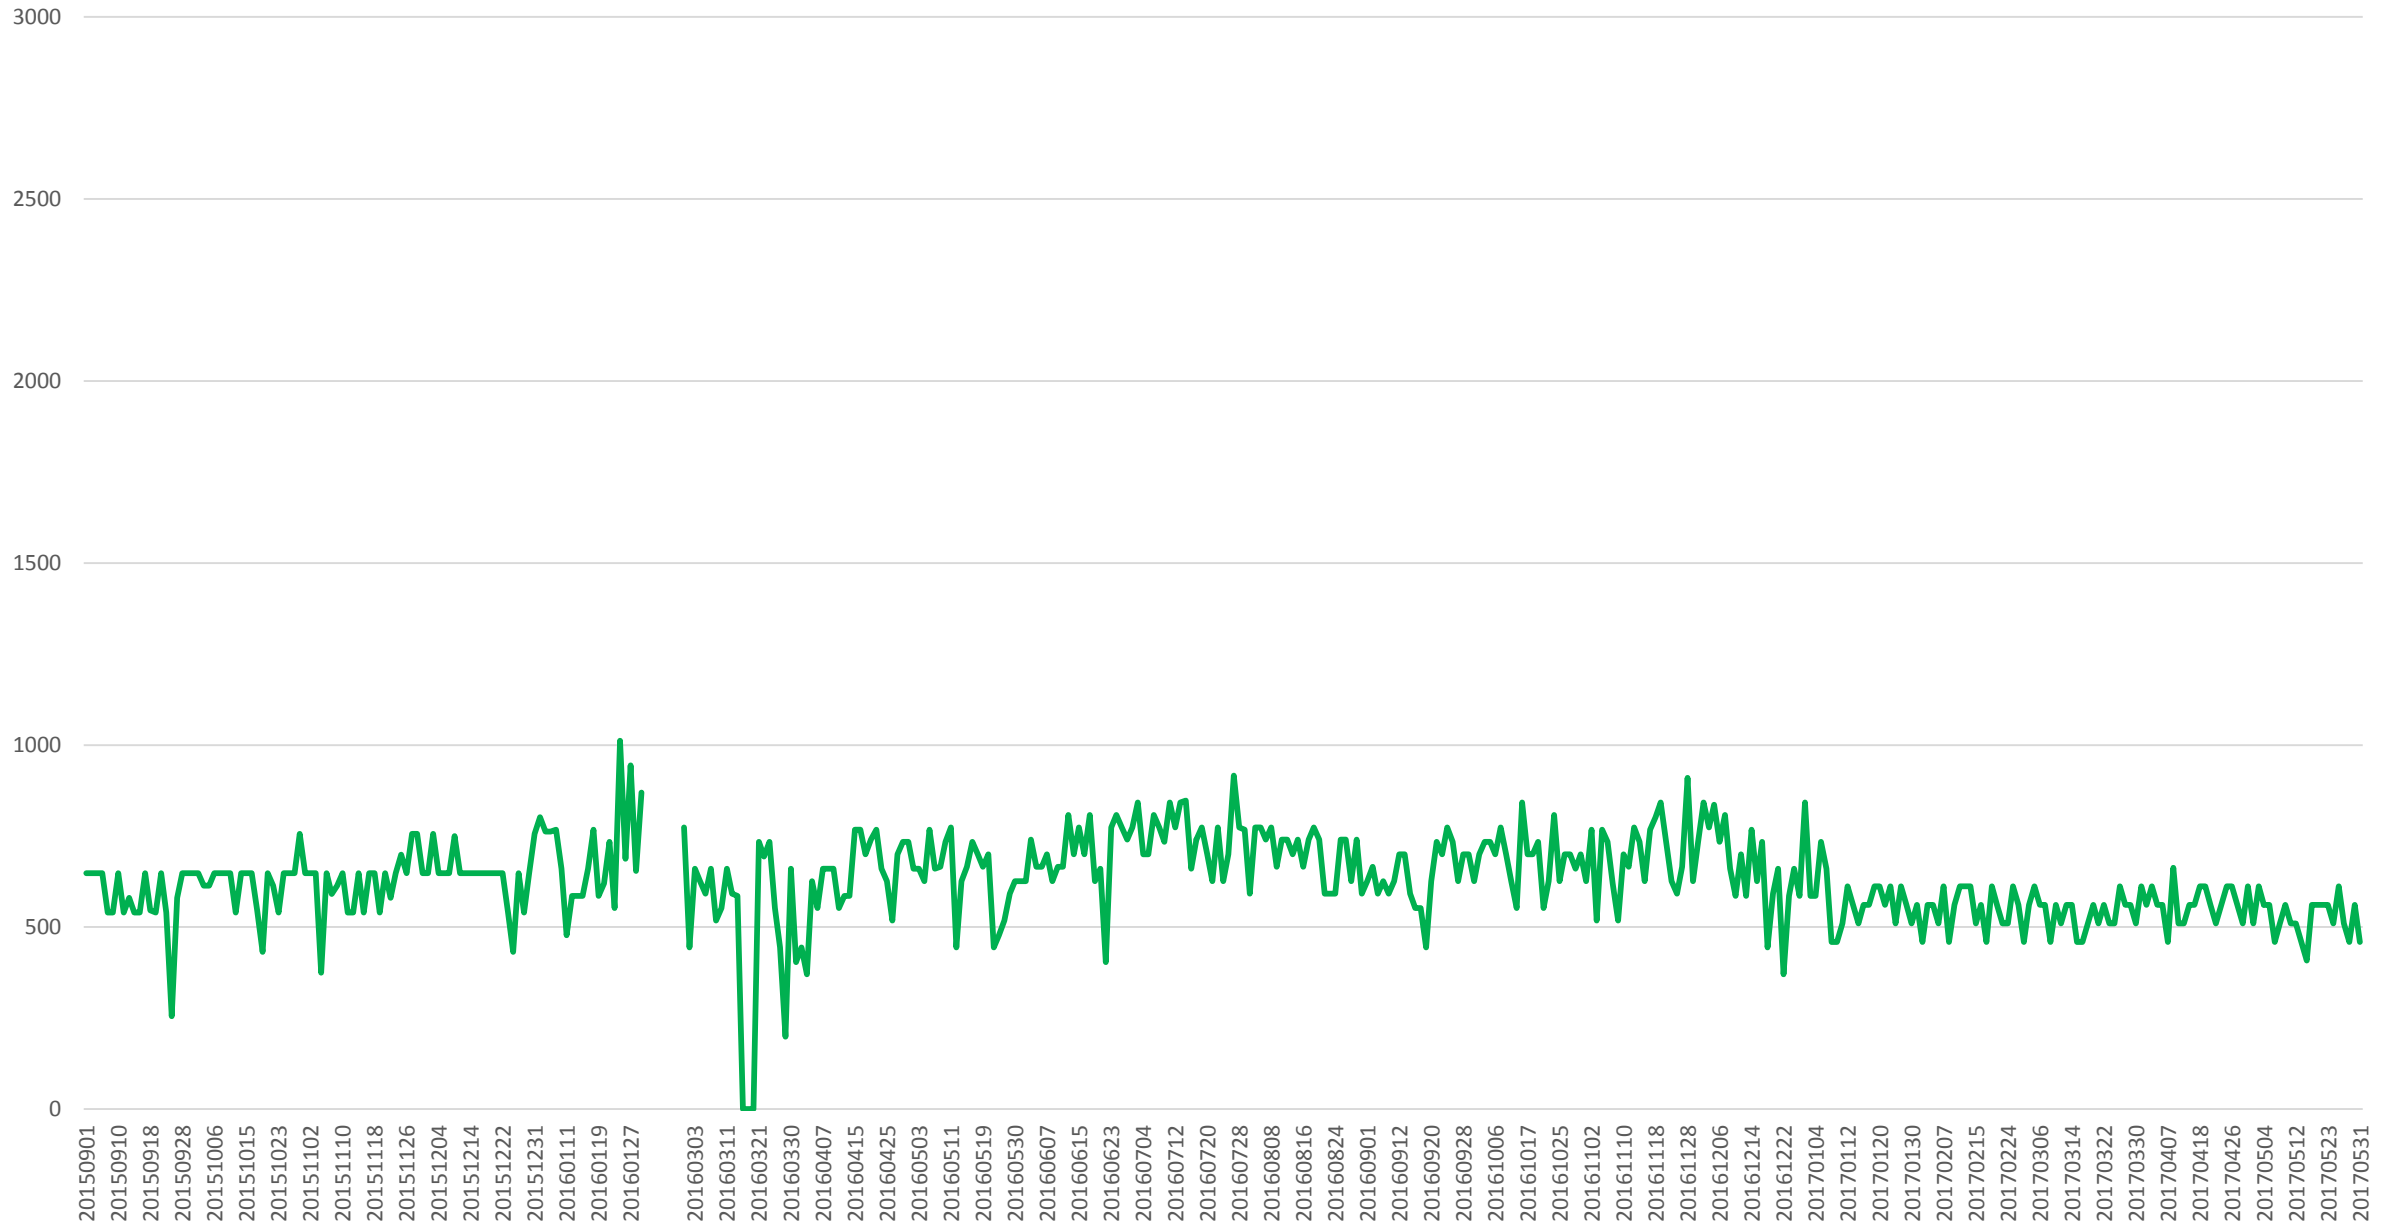

501 Queen Vehicle Counts at RoyalYork/EB 600 to 700

501 Queen Capacity at RoyalYork/EB 600 to 700

501 Queen Vehicle Counts at RoyalYork/EB 700 to 800

501 Queen Capacity at RoyalYork/EB 700 to 800

501 Queen Vehicle Counts at RoyalYork/EB 800 to 900

501 Queen Capacity at RoyalYork/EB 800 to 900

501 Queen Vehicle Counts at RoyalYork/EB 900 to 1000

501 Queen Capacity at RoyalYork/EB 900 to 1000

501 Queen Total Capacity at RoyalYork/EB from 600 to 1000