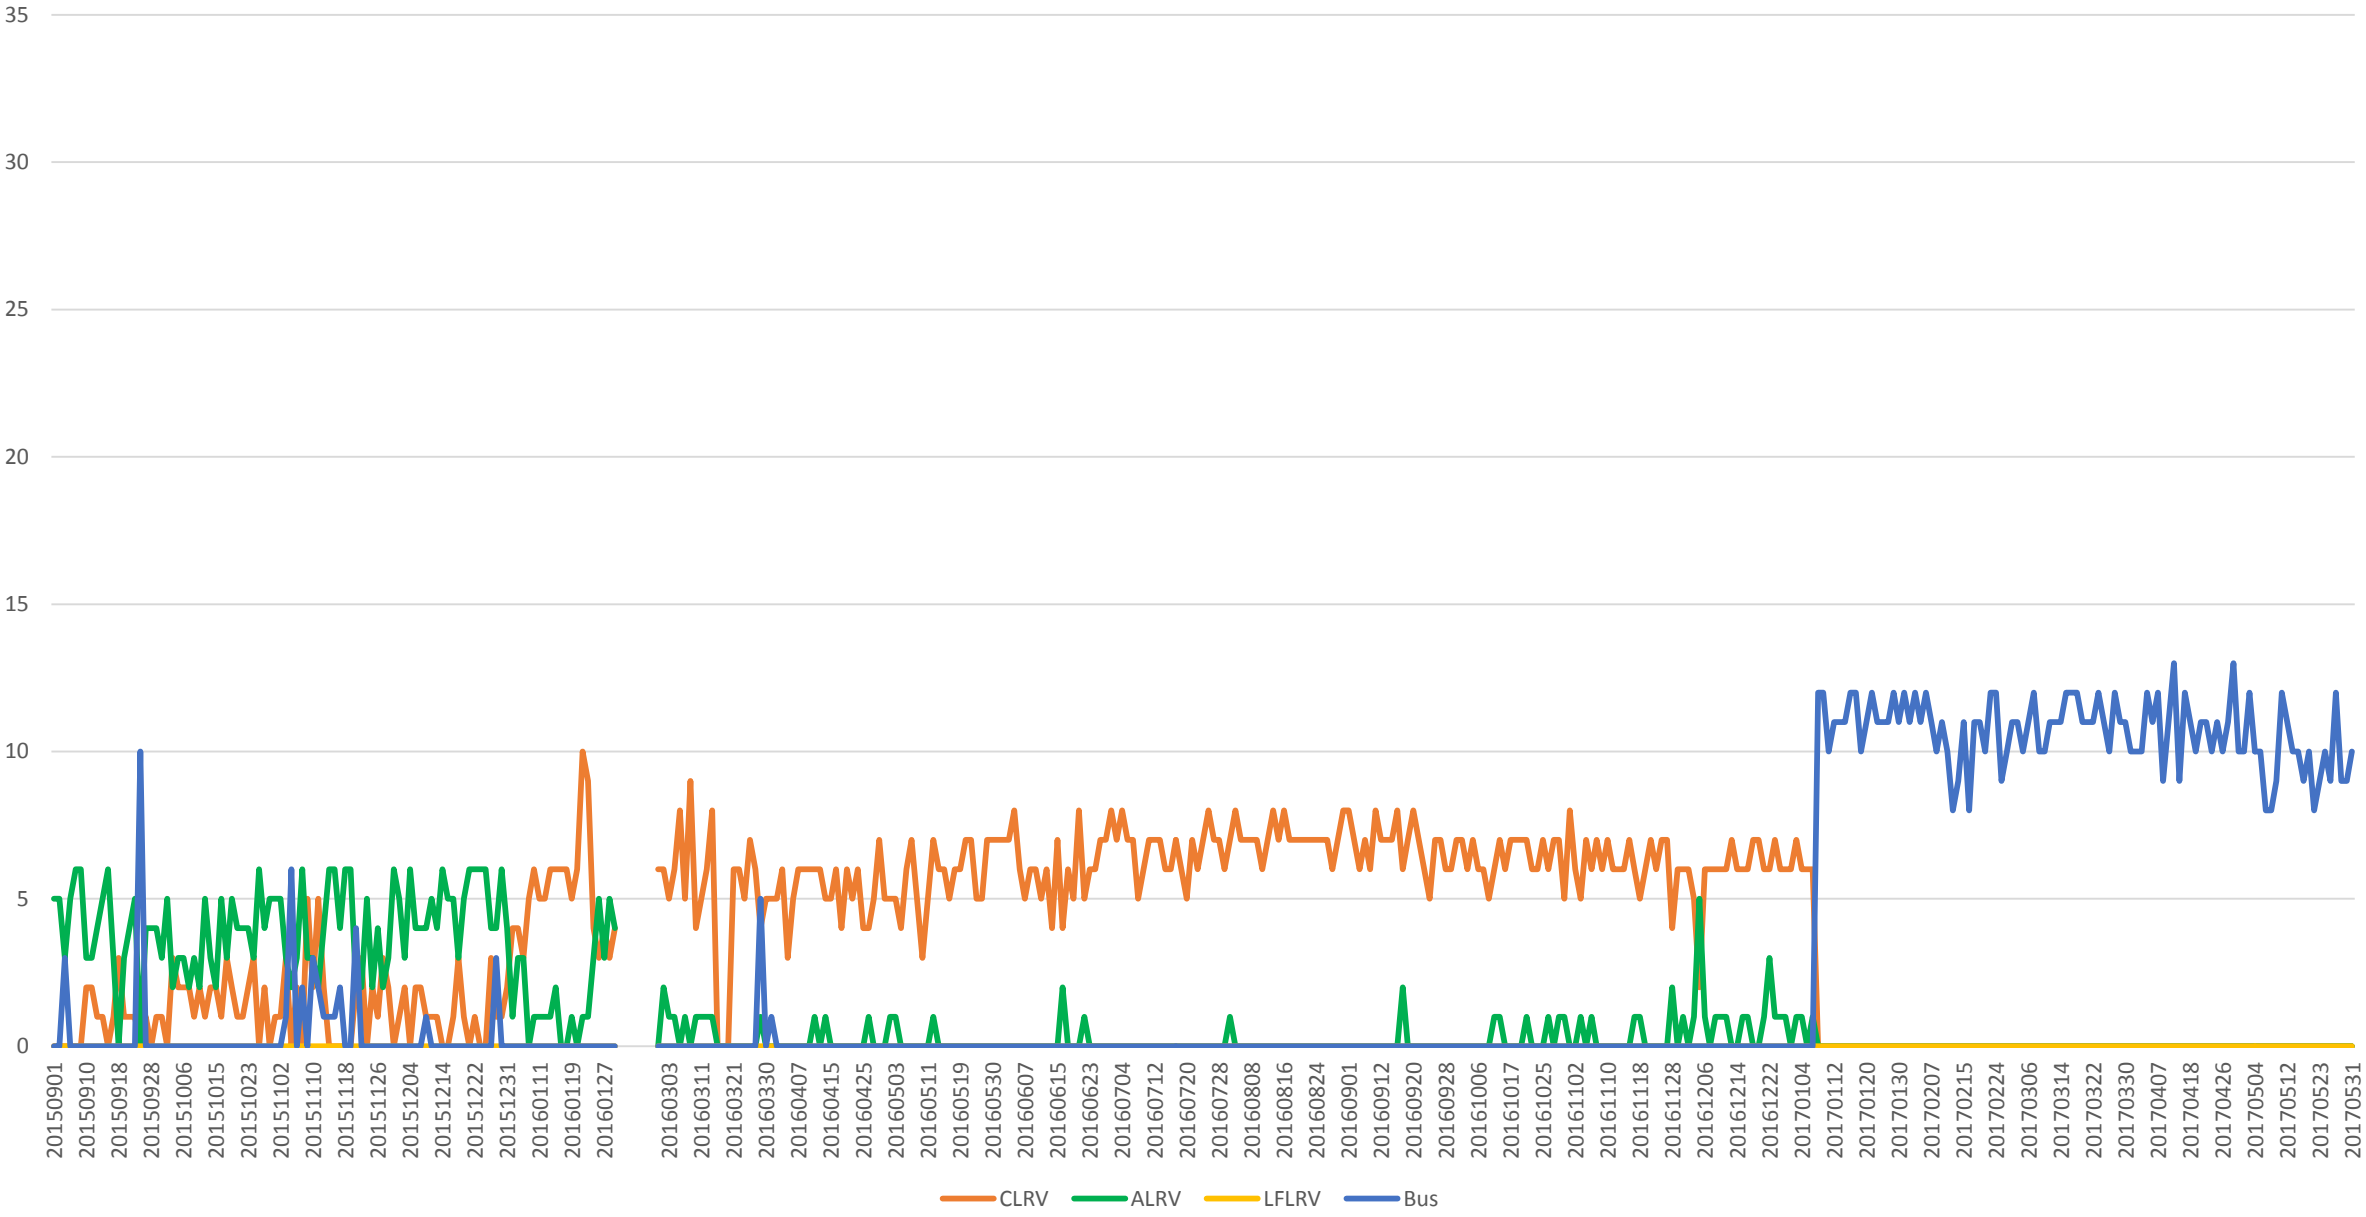

501 Queen Vehicle Counts at RoyalYork/EB 600 to 700

501 Queen Capacity at RoyalYork/EB 600 to 700

501 Queen Vehicle Counts at RoyalYork/EB 700 to 800

501 Queen Capacity at RoyalYork/EB 700 to 800

501 Queen Vehicle Counts at RoyalYork/EB 800 to 900

501 Queen Capacity at RoyalYork/EB 800 to 900

501 Queen Vehicle Counts at RoyalYork/EB 900 to 1000

501 Queen Capacity at RoyalYork/EB 900 to 1000

501 Queen Total Capacity at RoyalYork/EB from 600 to 1000