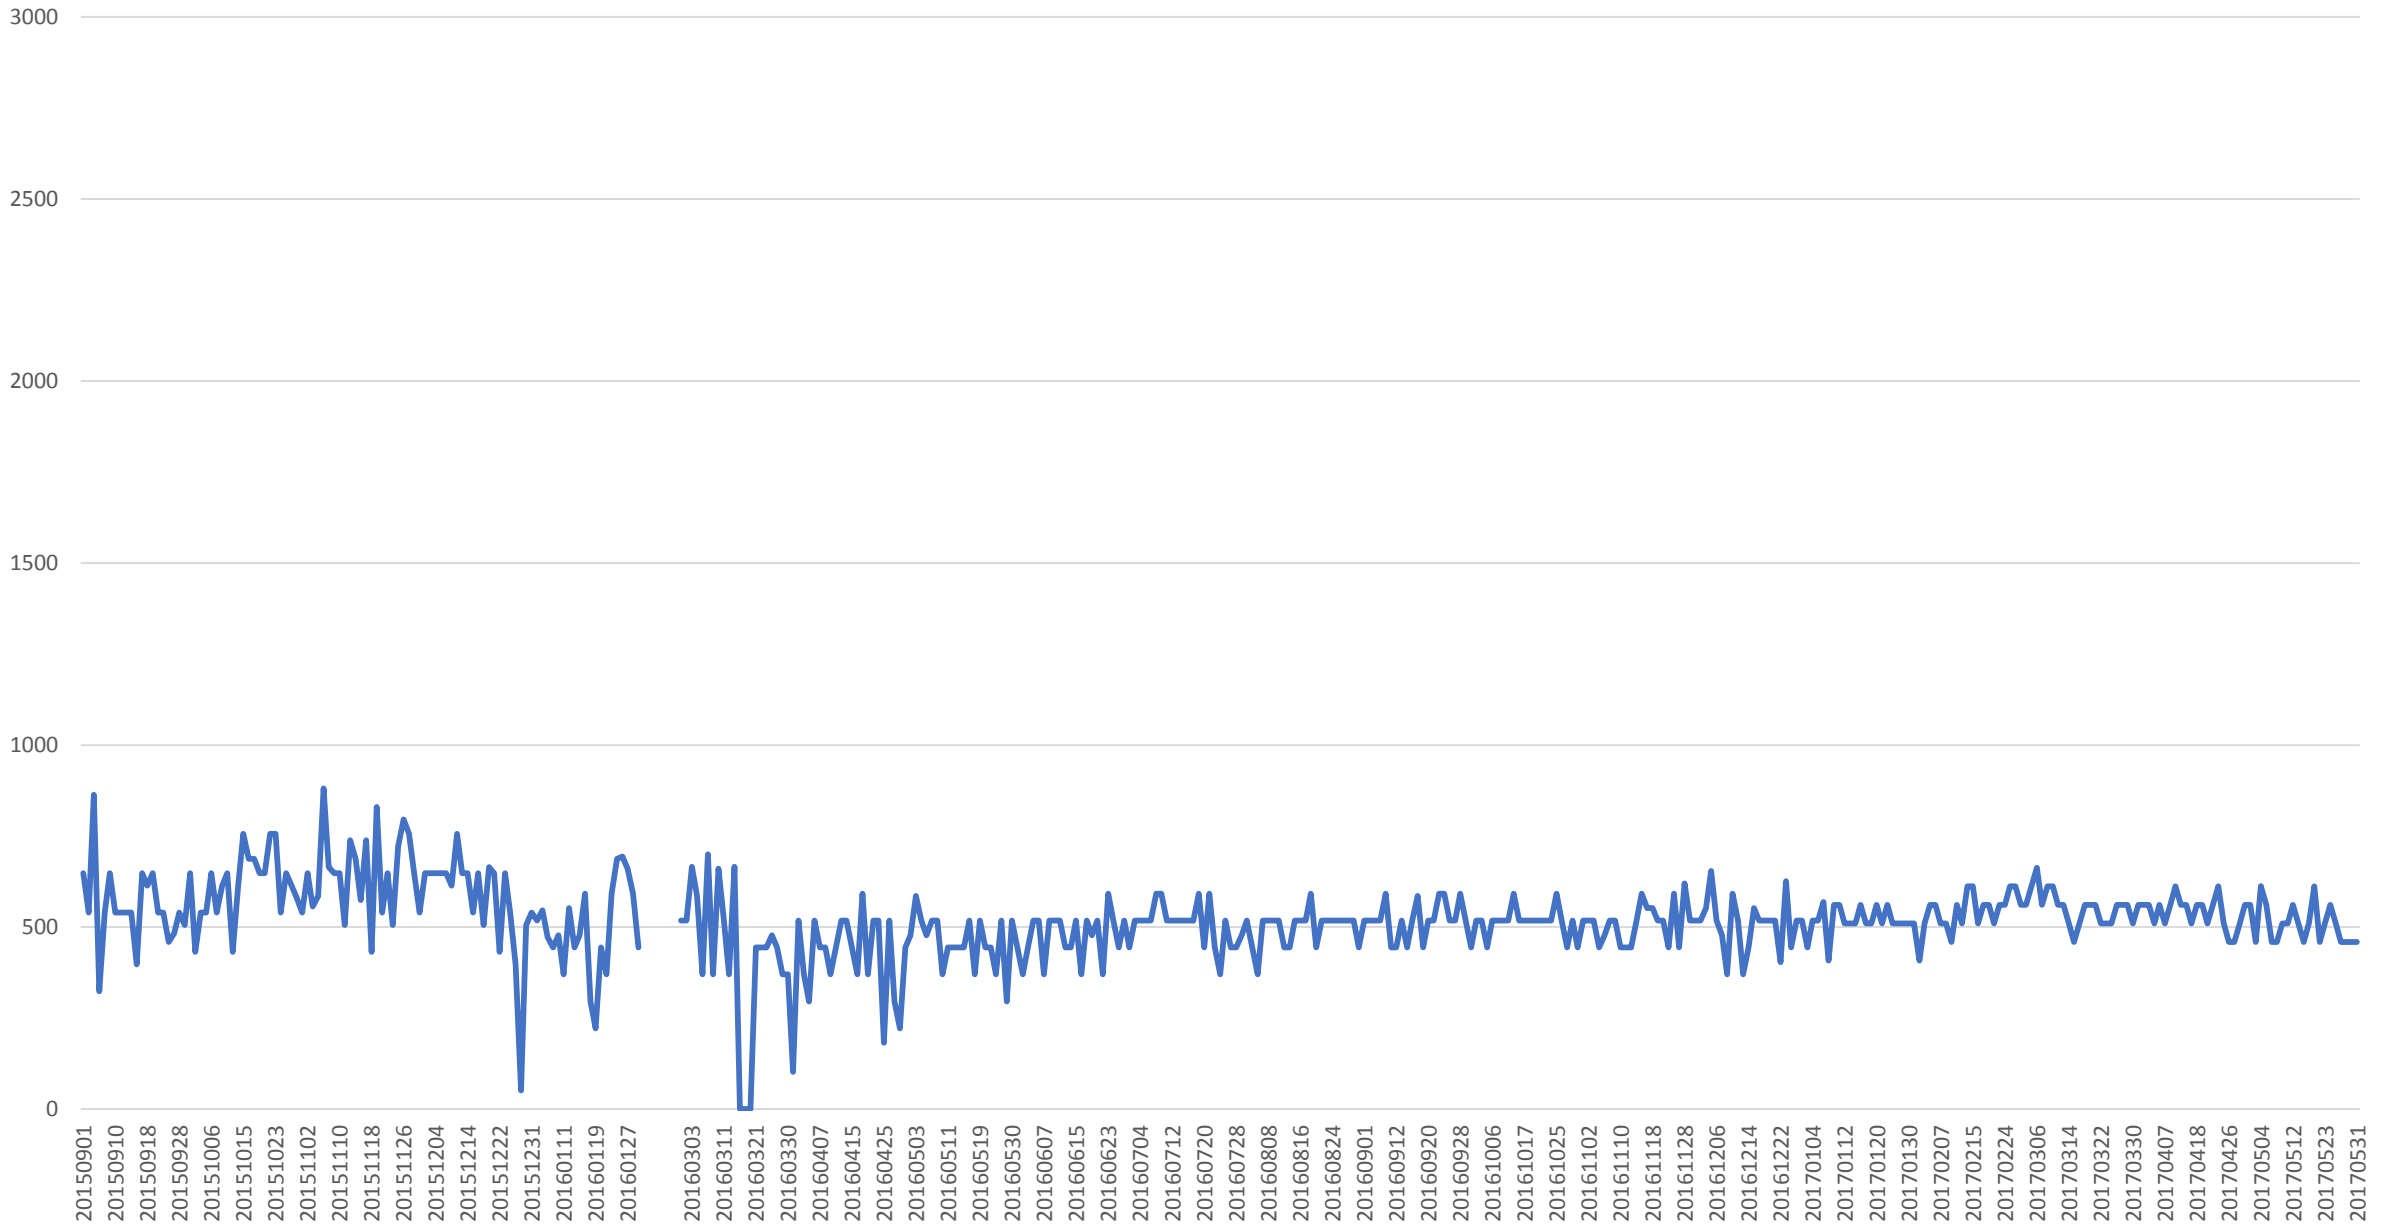

501 Queen Vehicle Counts at RoyalYork/EB 600 to 700

501 Queen Capacity at RoyalYork/EB 600 to 700

501 Queen Vehicle Counts at RoyalYork/EB 700 to 800

501 Queen Capacity at RoyalYork/EB 700 to 800

501 Queen Vehicle Counts at RoyalYork/EB 800 to 900

501 Queen Capacity at RoyalYork/EB 800 to 900

501 Queen Vehicle Counts at RoyalYork/EB 900 to 1000

501 Queen Capacity at RoyalYork/EB 900 to 1000

501 Queen Total Capacity at RoyalYork/EB from 600 to 1000