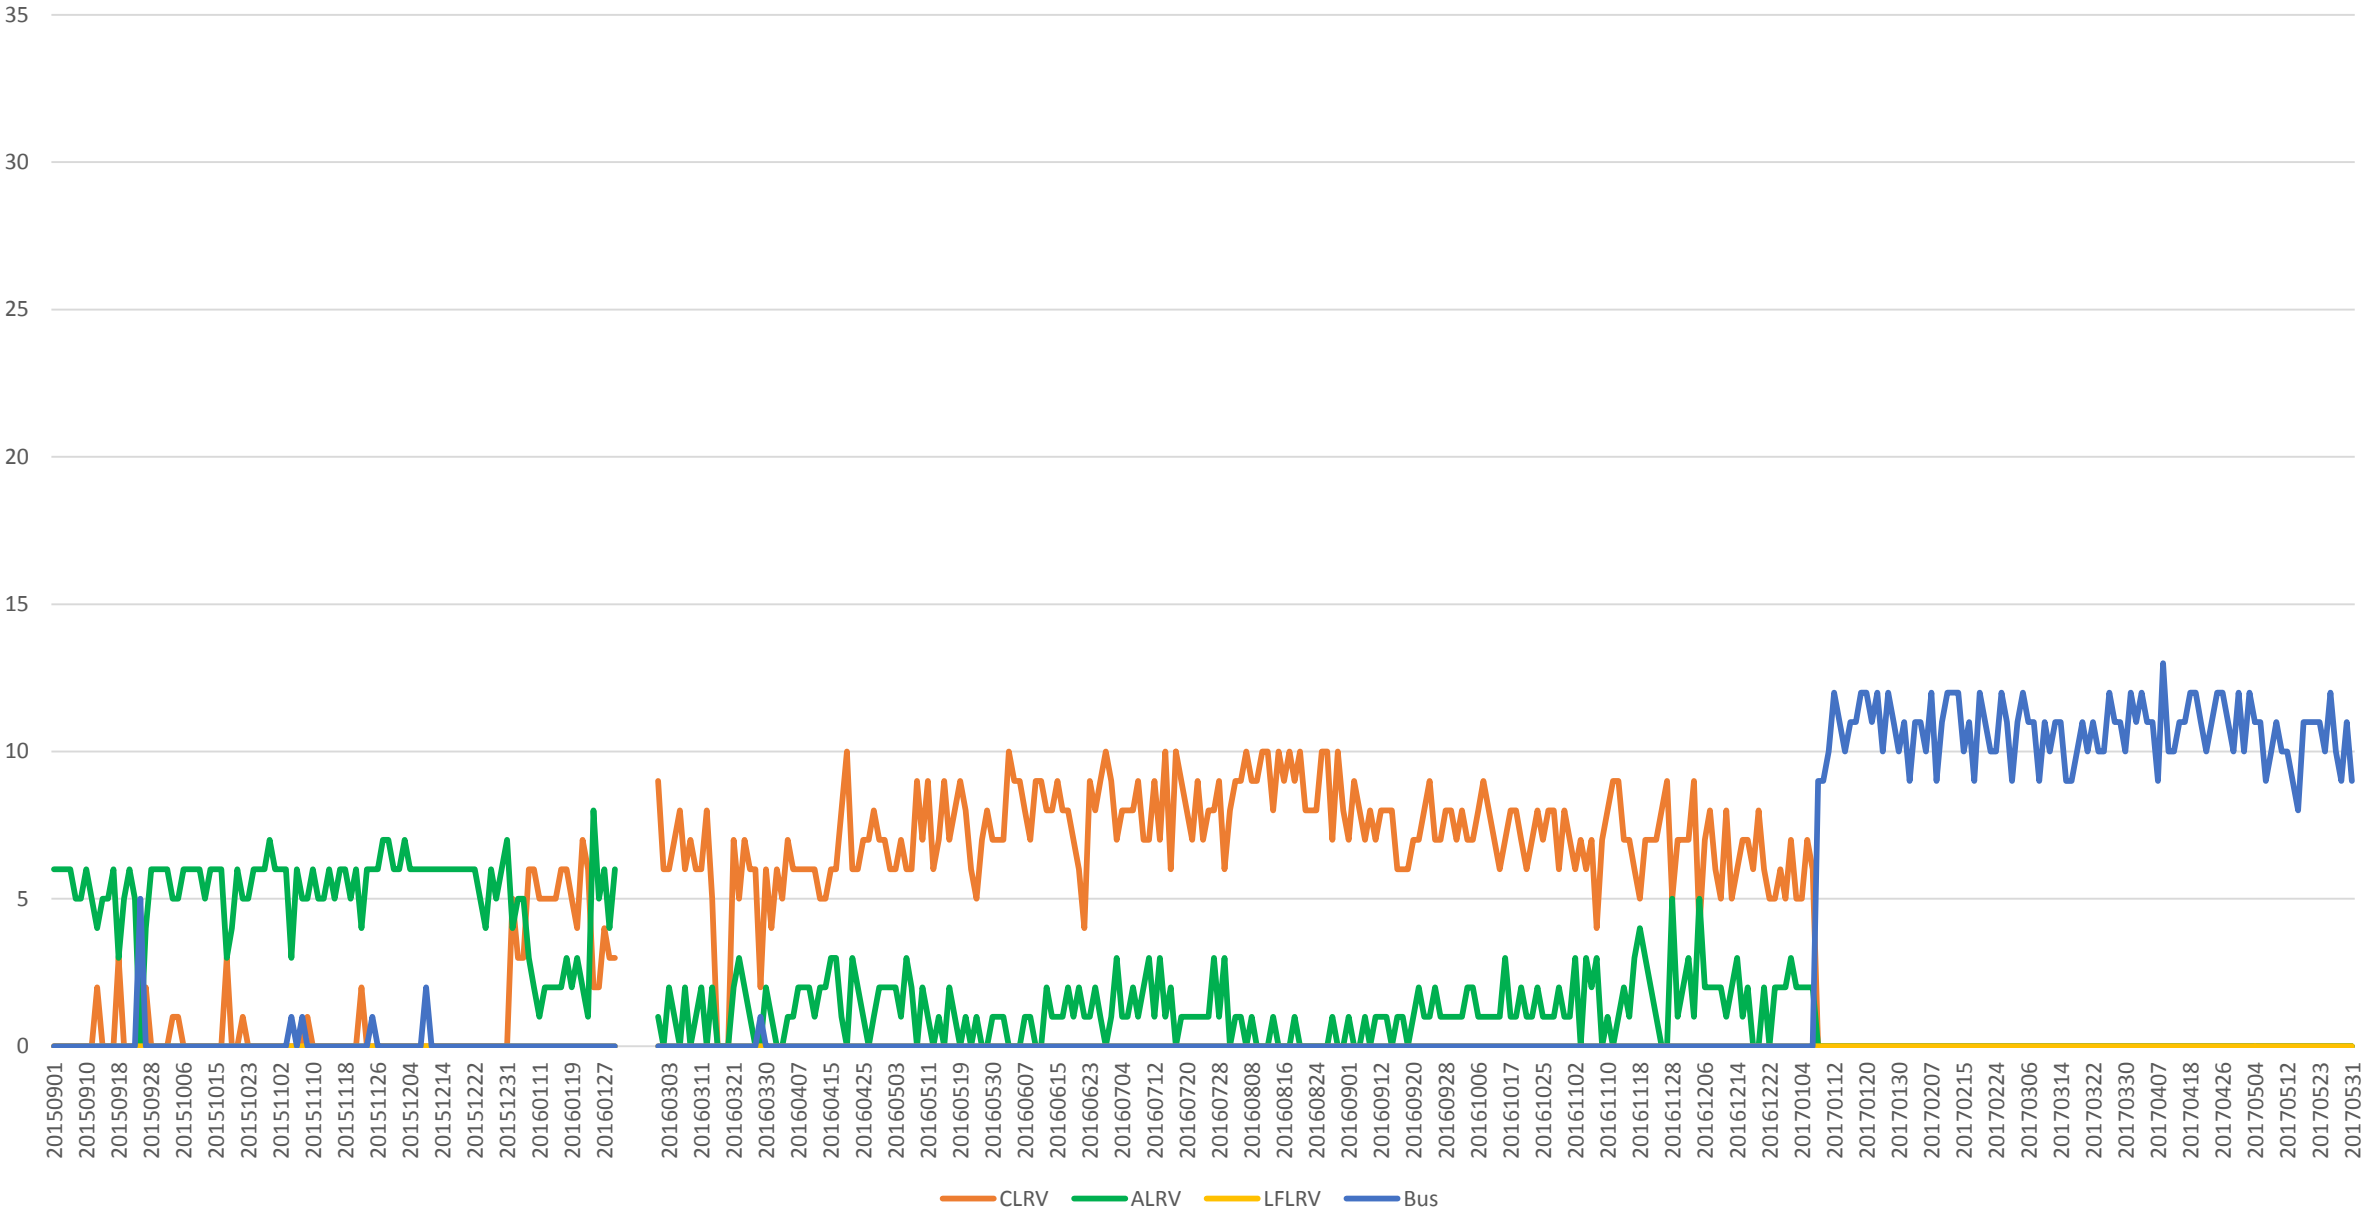

501 Queen Vehicle Counts at RoyalYork/EB 600 to 700

501 Queen Capacity at RoyalYork/EB 600 to 700

501 Queen Vehicle Counts at RoyalYork/EB 700 to 800

501 Queen Capacity at RoyalYork/EB 700 to 800

501 Queen Vehicle Counts at RoyalYork/EB 800 to 900

501 Queen Capacity at RoyalYork/EB 800 to 900

501 Queen Vehicle Counts at RoyalYork/EB 900 to 1000

501 Queen Capacity at RoyalYork/EB 900 to 1000

501 Queen Total Capacity at RoyalYork/EB from 600 to 1000