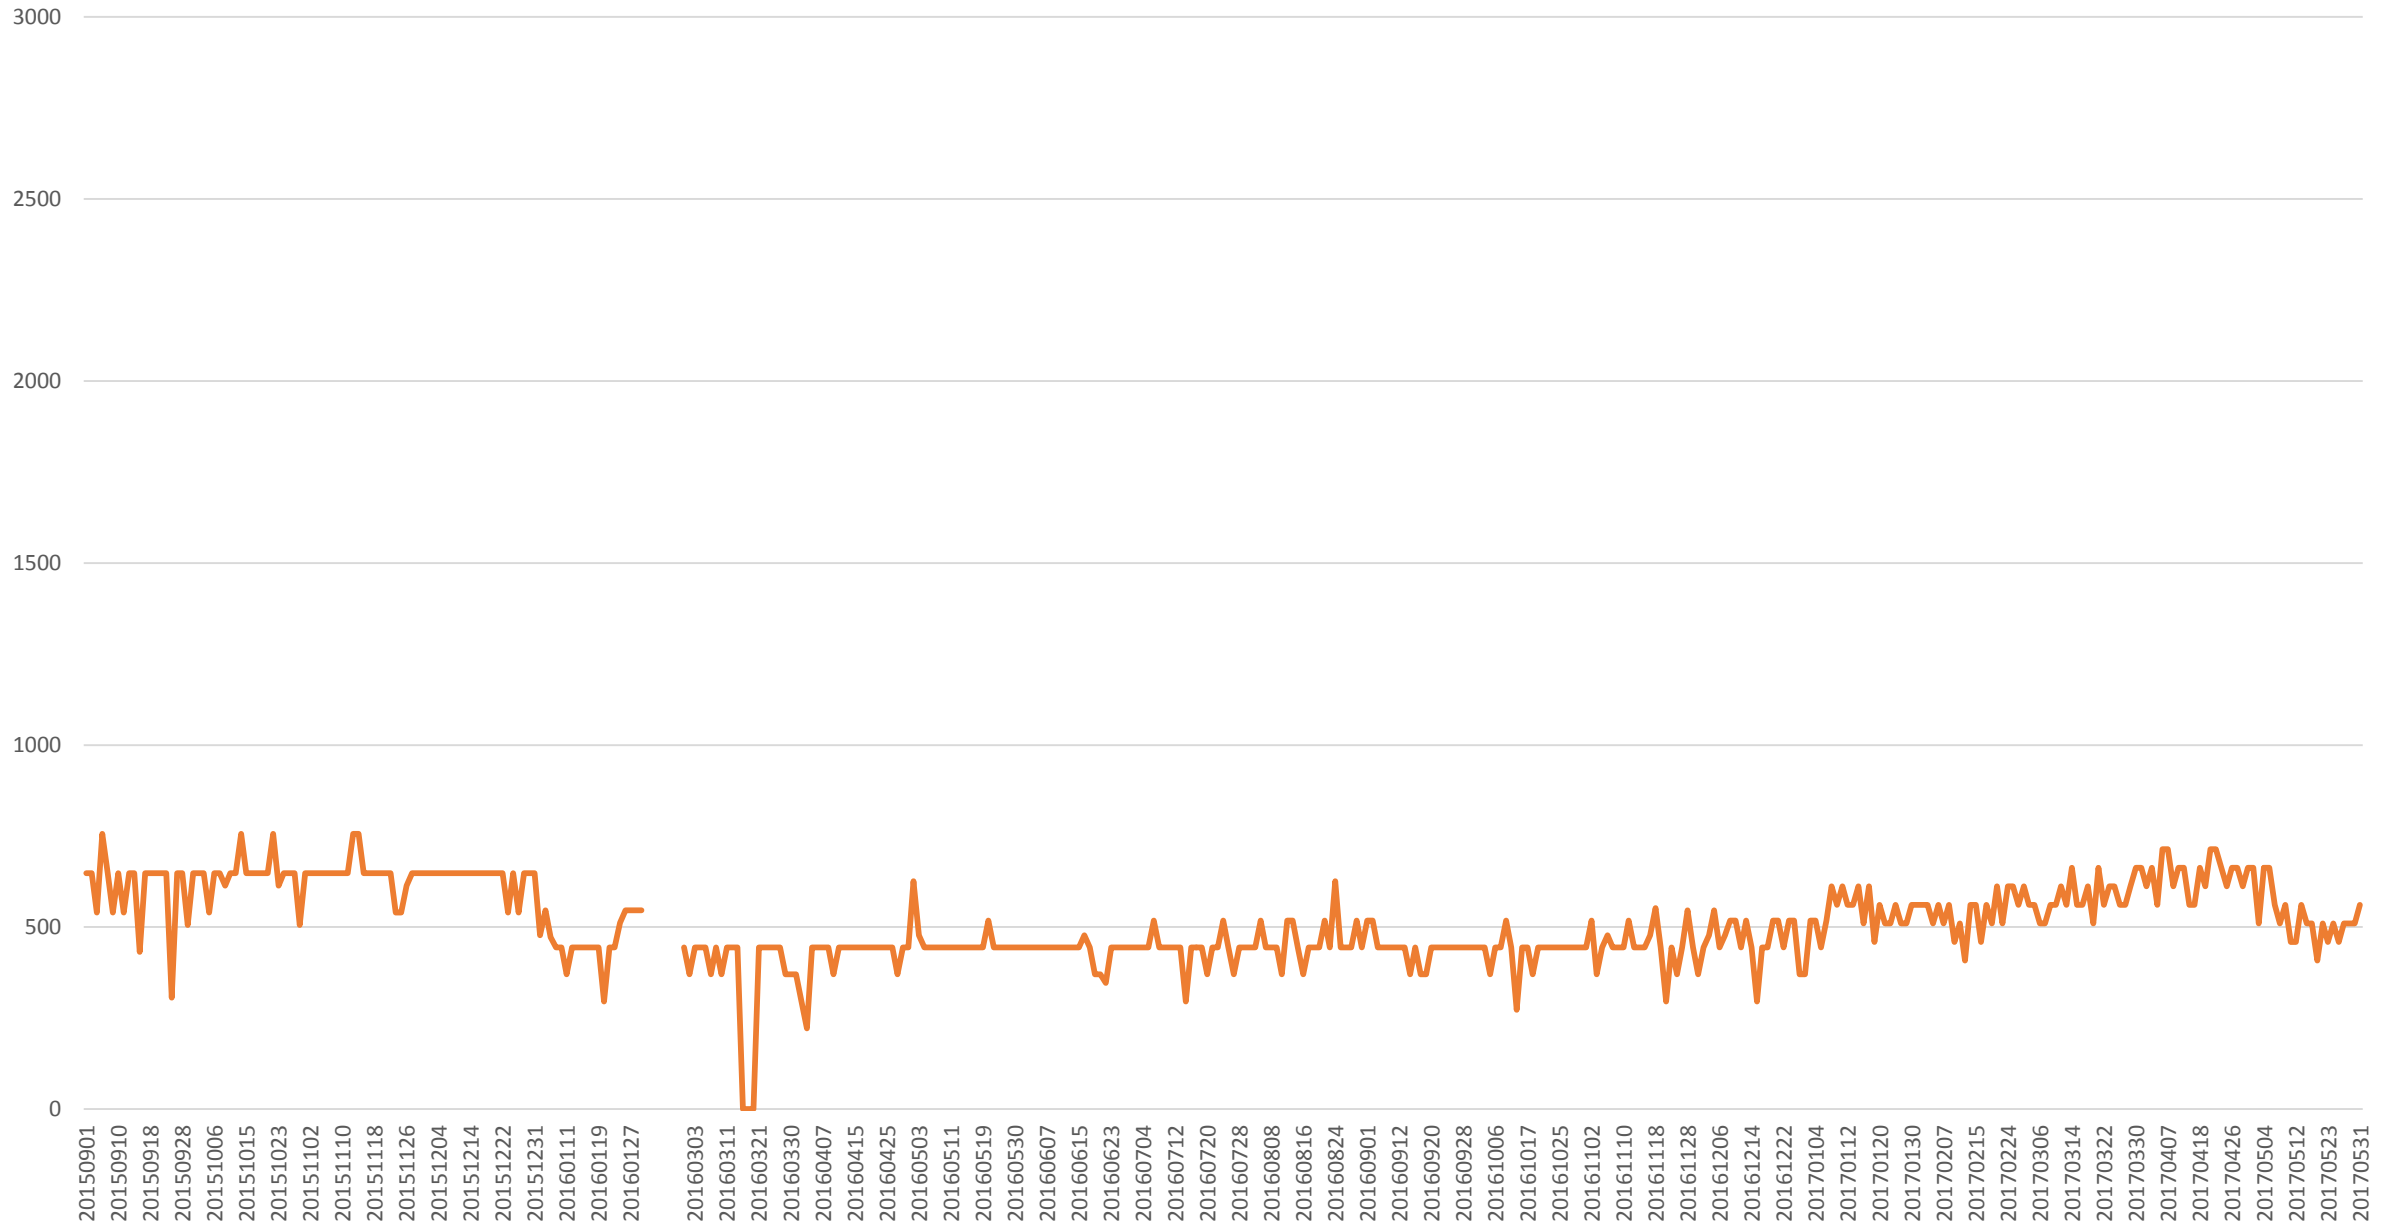

501 Queen Vehicle Counts at RoyalYork/EB 600 to 700

501 Queen Capacity at RoyalYork/EB 600 to 700

501 Queen Vehicle Counts at RoyalYork/EB 700 to 800

501 Queen Capacity at RoyalYork/EB 700 to 800

501 Queen Vehicle Counts at RoyalYork/EB 800 to 900

501 Queen Capacity at RoyalYork/EB 800 to 900

501 Queen Vehicle Counts at RoyalYork/EB 900 to 1000

501 Queen Capacity at RoyalYork/EB 900 to 1000

501 Queen Total Capacity at RoyalYork/EB from 600 to 1000