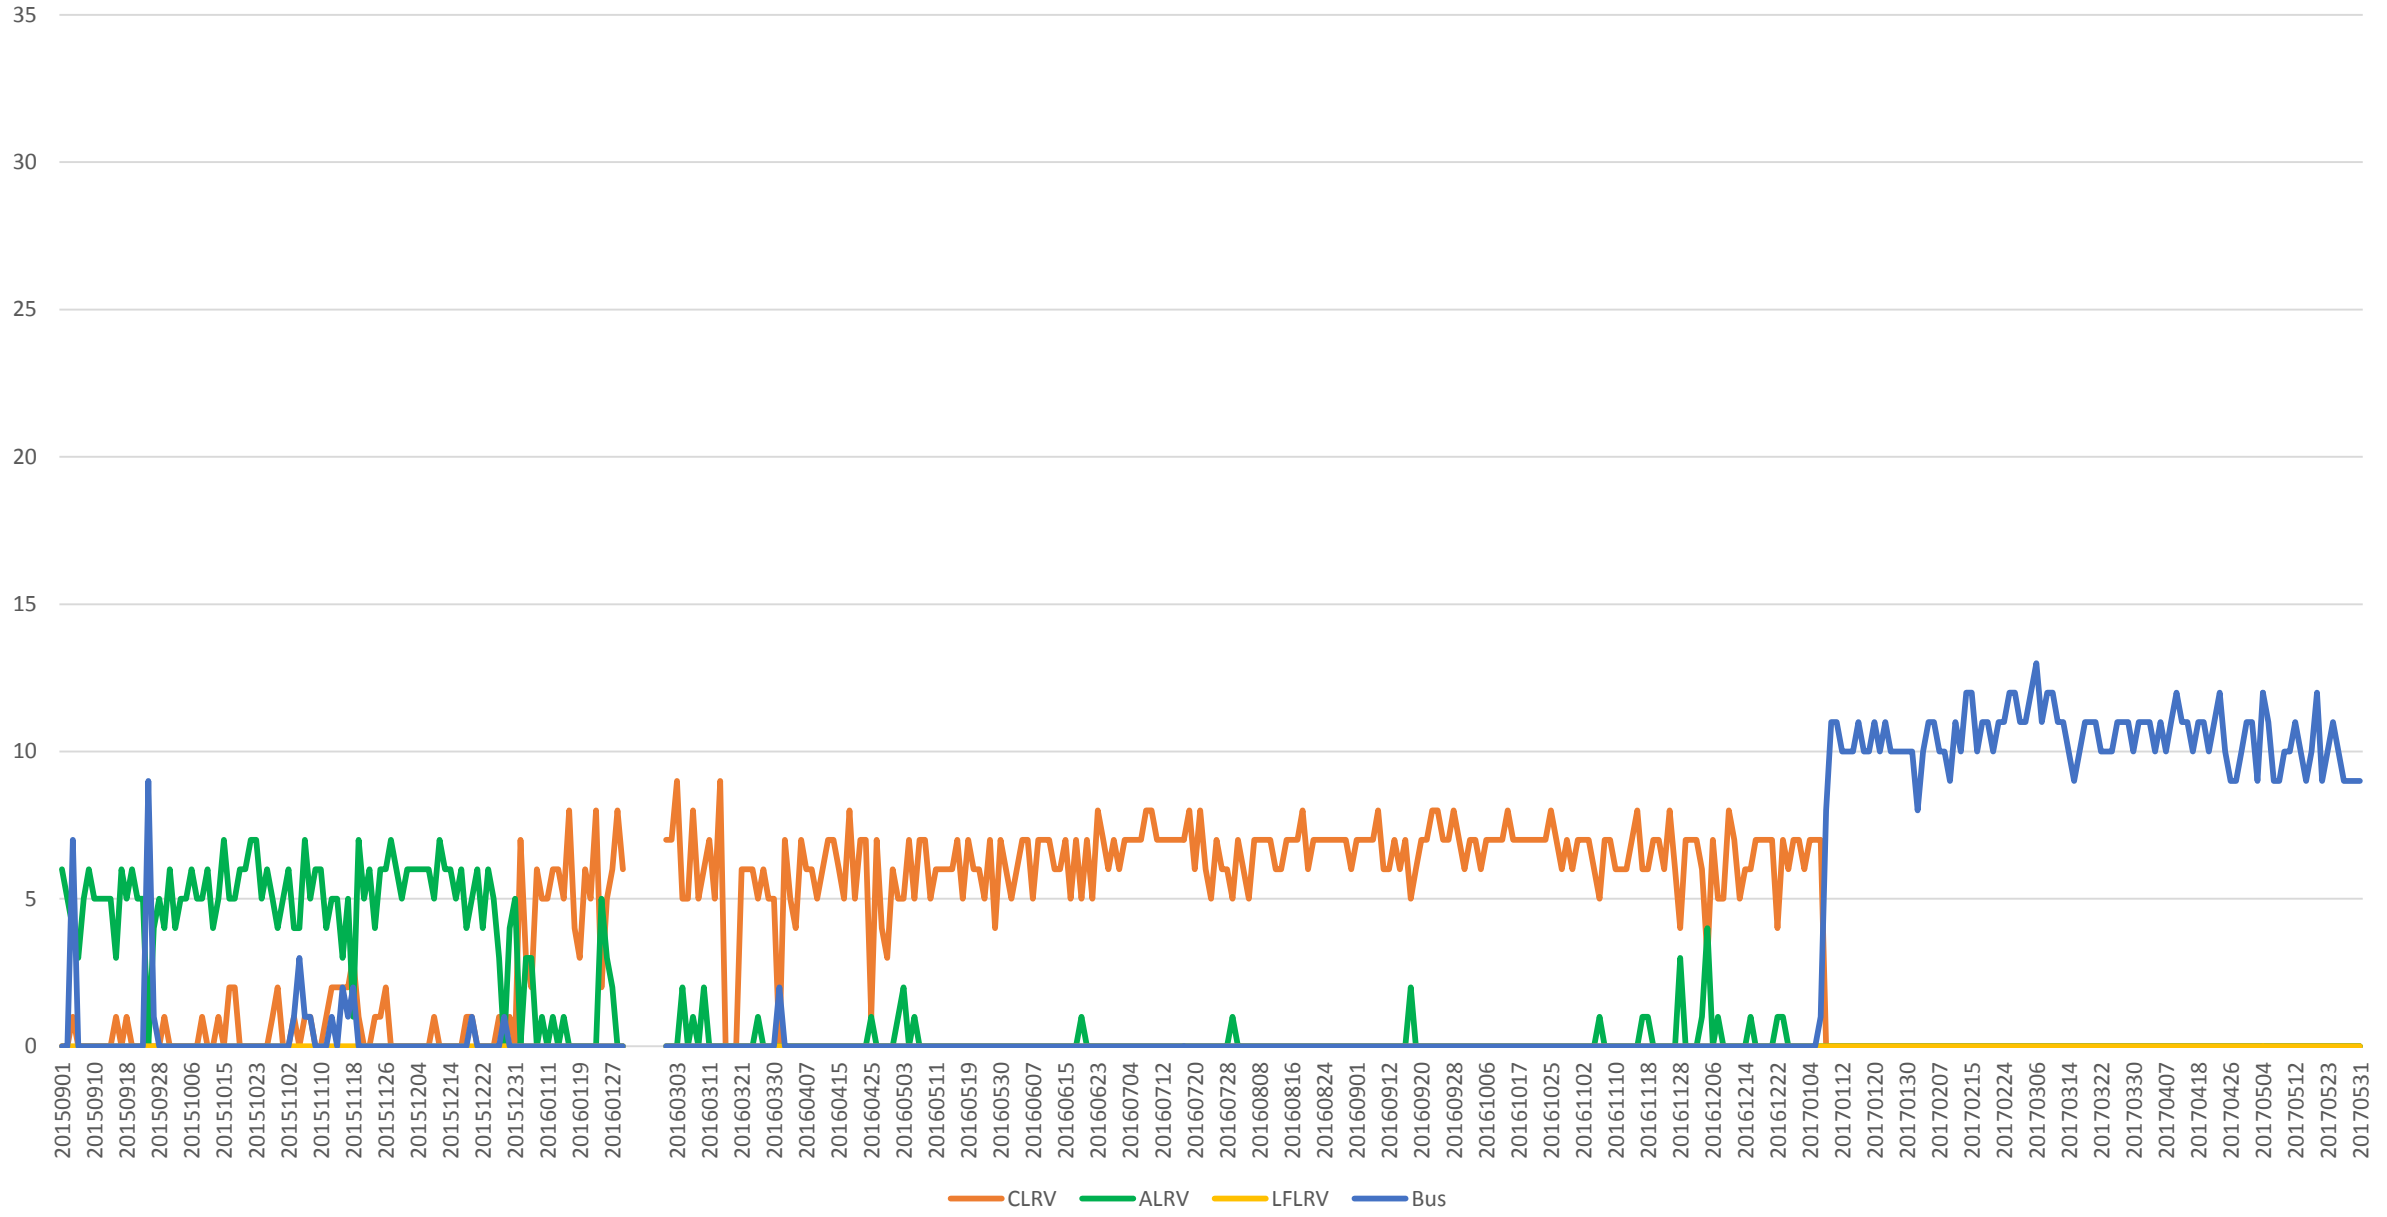

501 Queen Vehicle Counts at RoyalYork/EB 600 to 700

501 Queen Capacity at RoyalYork/EB 600 to 700

501 Queen Vehicle Counts at RoyalYork/EB 700 to 800

501 Queen Capacity at RoyalYork/EB 700 to 800

501 Queen Vehicle Counts at RoyalYork/EB 800 to 900

501 Queen Capacity at RoyalYork/EB 800 to 900

501 Queen Vehicle Counts at RoyalYork/EB 900 to 1000

501 Queen Capacity at RoyalYork/EB 900 to 1000

501 Queen Total Capacity at RoyalYork/EB from 600 to 1000