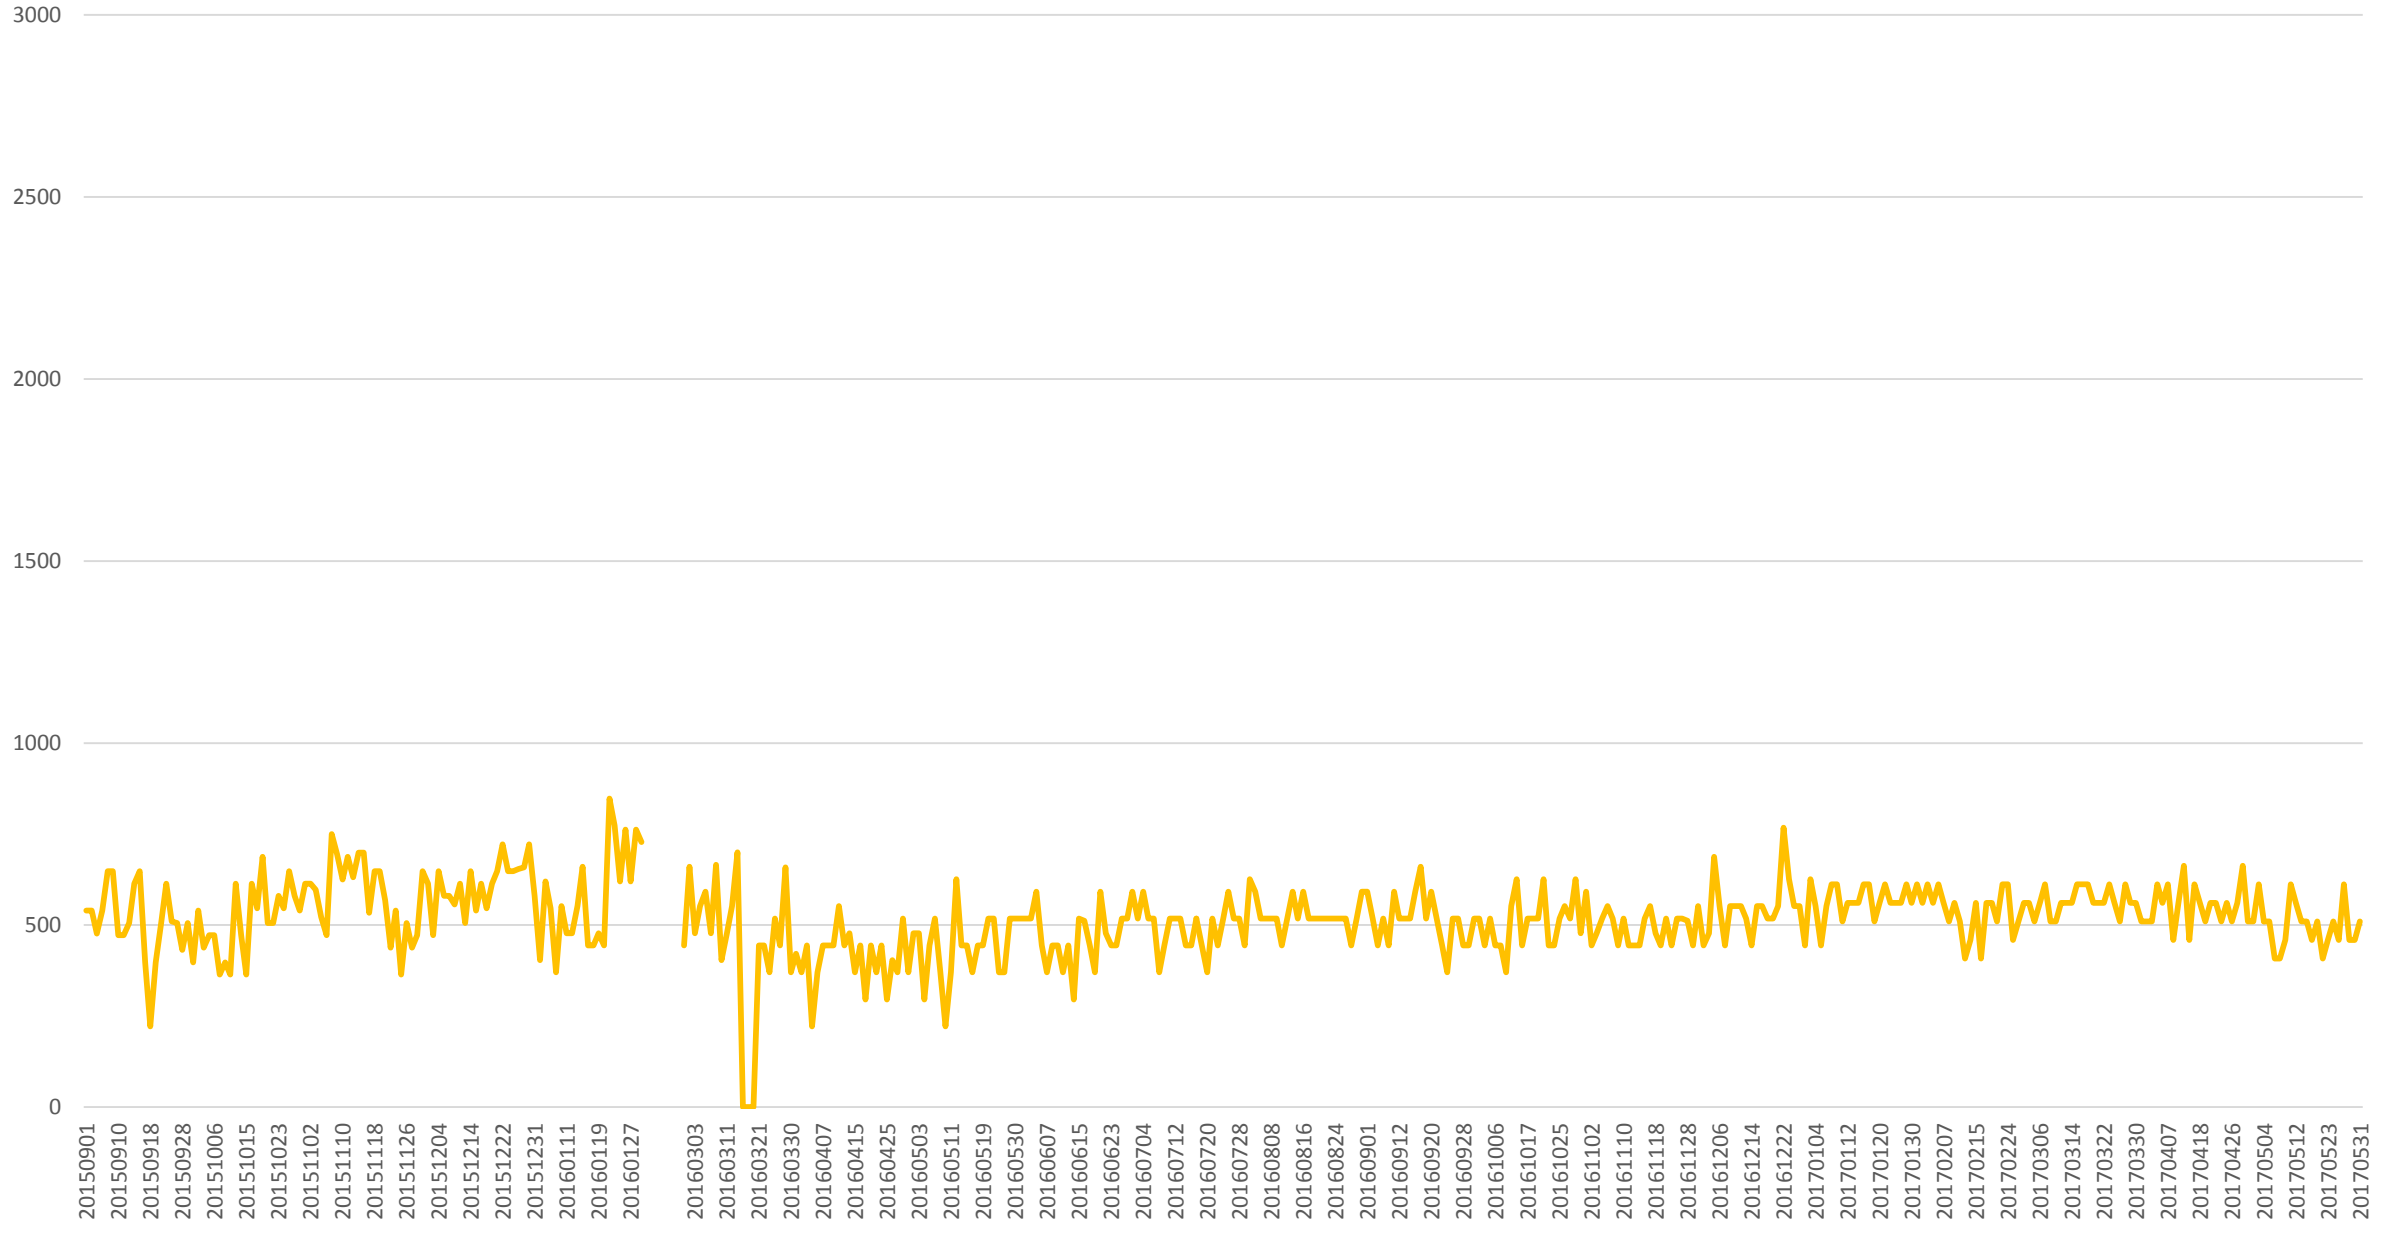

501 Queen Vehicle Counts at RoyalYork/EB 600 to 700

501 Queen Capacity at RoyalYork/EB 600 to 700

501 Queen Vehicle Counts at RoyalYork/EB 700 to 800

501 Queen Capacity at RoyalYork/EB 700 to 800

501 Queen Vehicle Counts at RoyalYork/EB 800 to 900

501 Queen Capacity at RoyalYork/EB 800 to 900

501 Queen Vehicle Counts at RoyalYork/EB 900 to 1000

501 Queen Capacity at RoyalYork/EB 900 to 1000

501 Queen Total Capacity at RoyalYork/EB from 600 to 1000