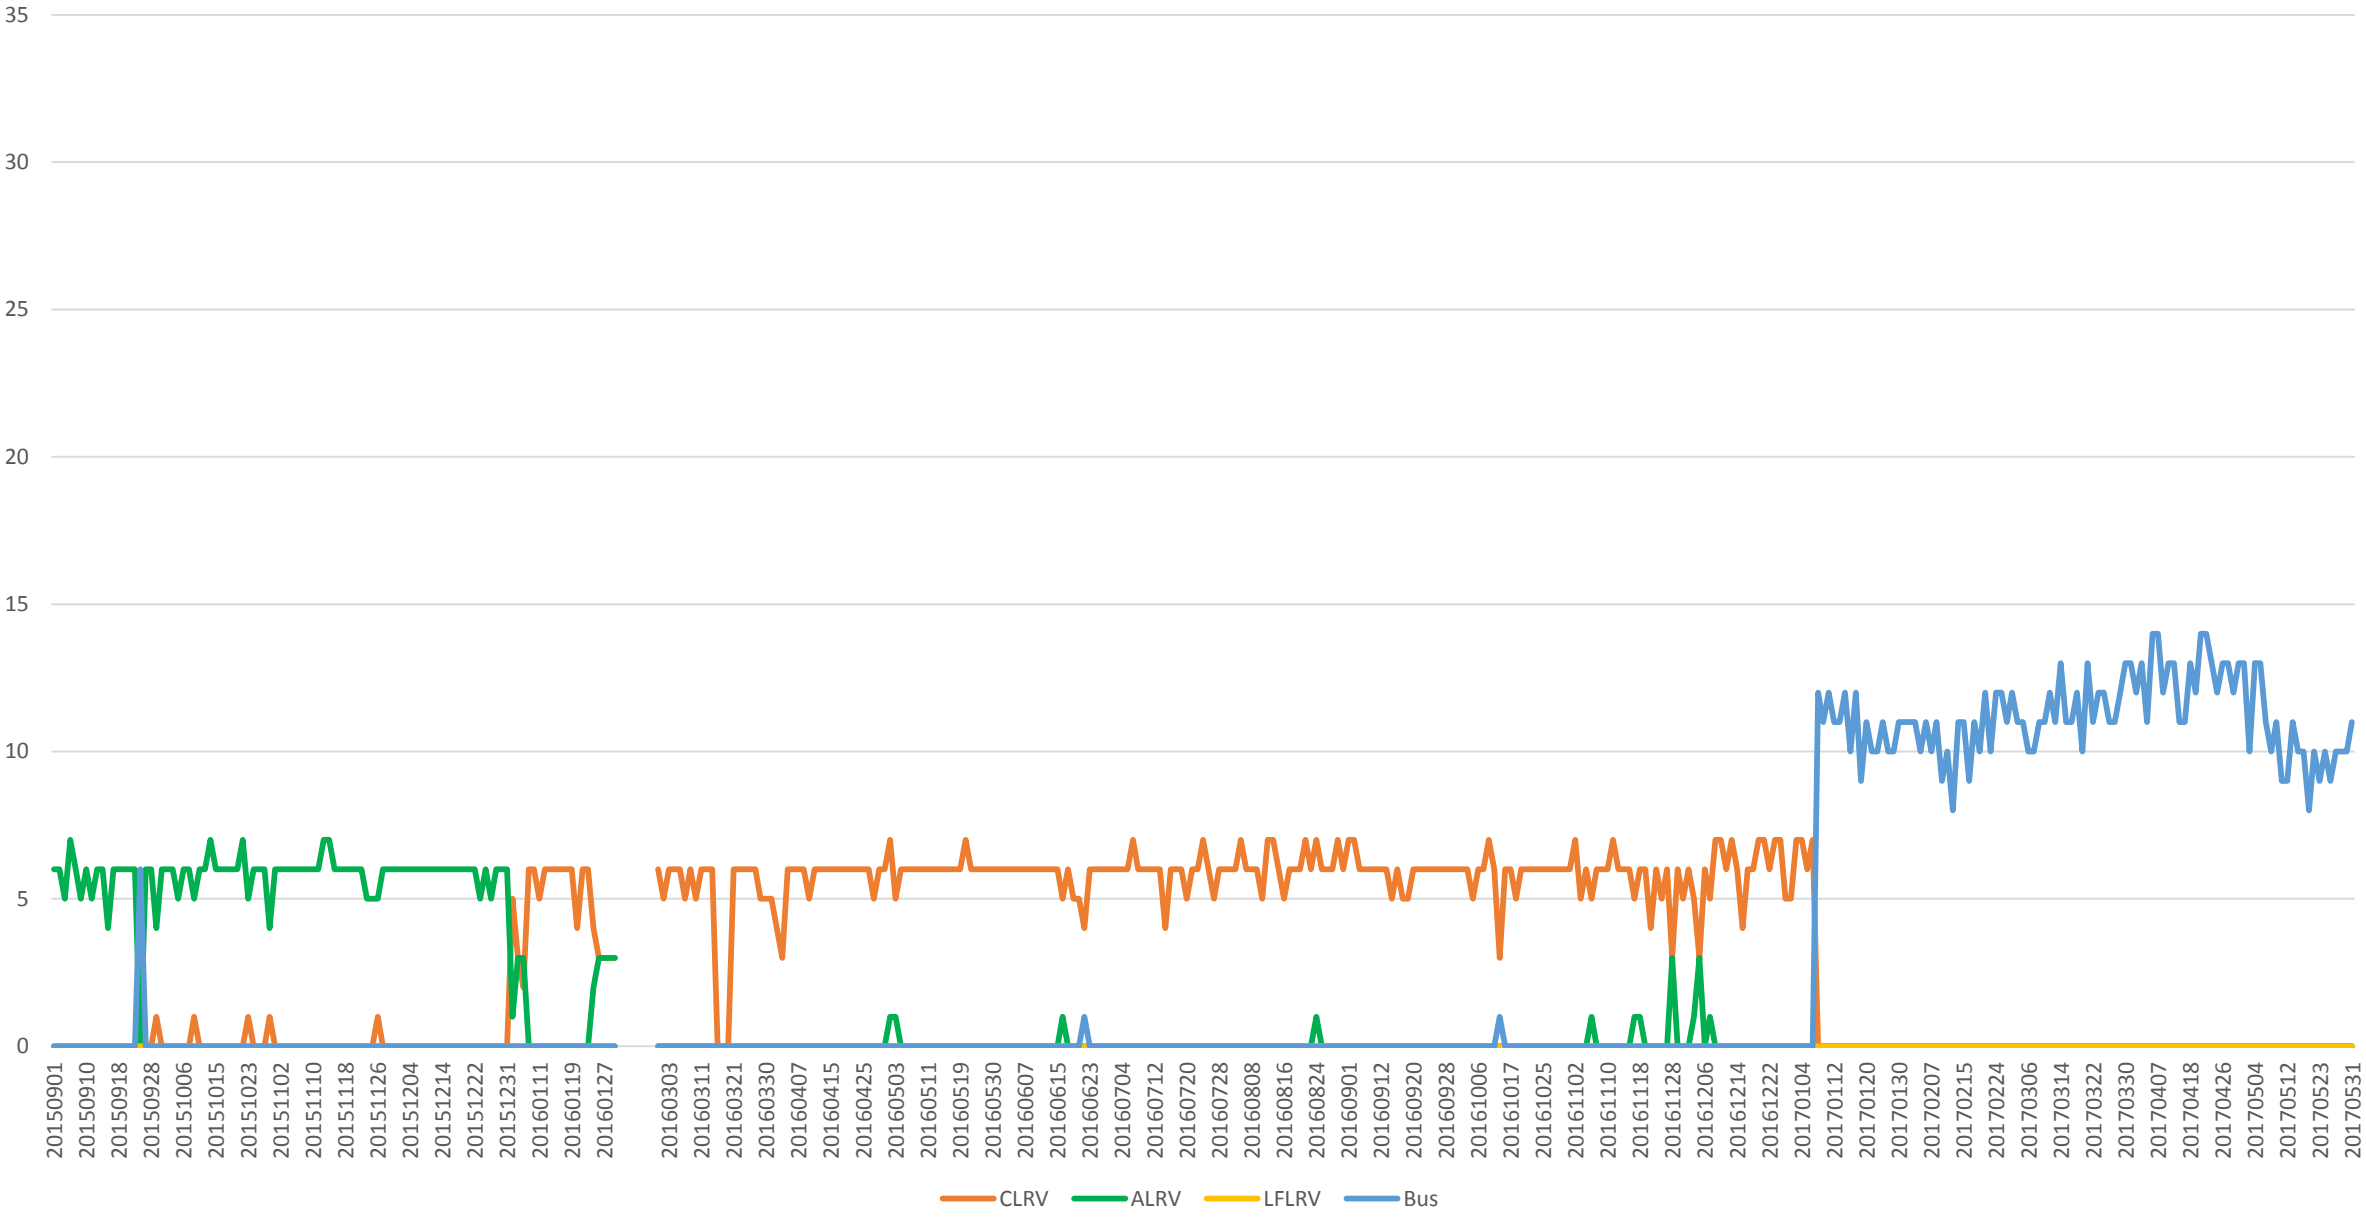

501 Queen Vehicle Counts at RoyalYork/EB 600 to 700

501 Queen Capacity at RoyalYork/EB 600 to 700

501 Queen Vehicle Counts at RoyalYork/EB 700 to 800

501 Queen Capacity at RoyalYork/EB 700 to 800

501 Queen Vehicle Counts at RoyalYork/EB 800 to 900

501 Queen Capacity at RoyalYork/EB 800 to 900

501 Queen Vehicle Counts at RoyalYork/EB 900 to 1000

501 Queen Capacity at RoyalYork/EB 900 to 1000

501 Queen Total Capacity at RoyalYork/EB from 600 to 1000