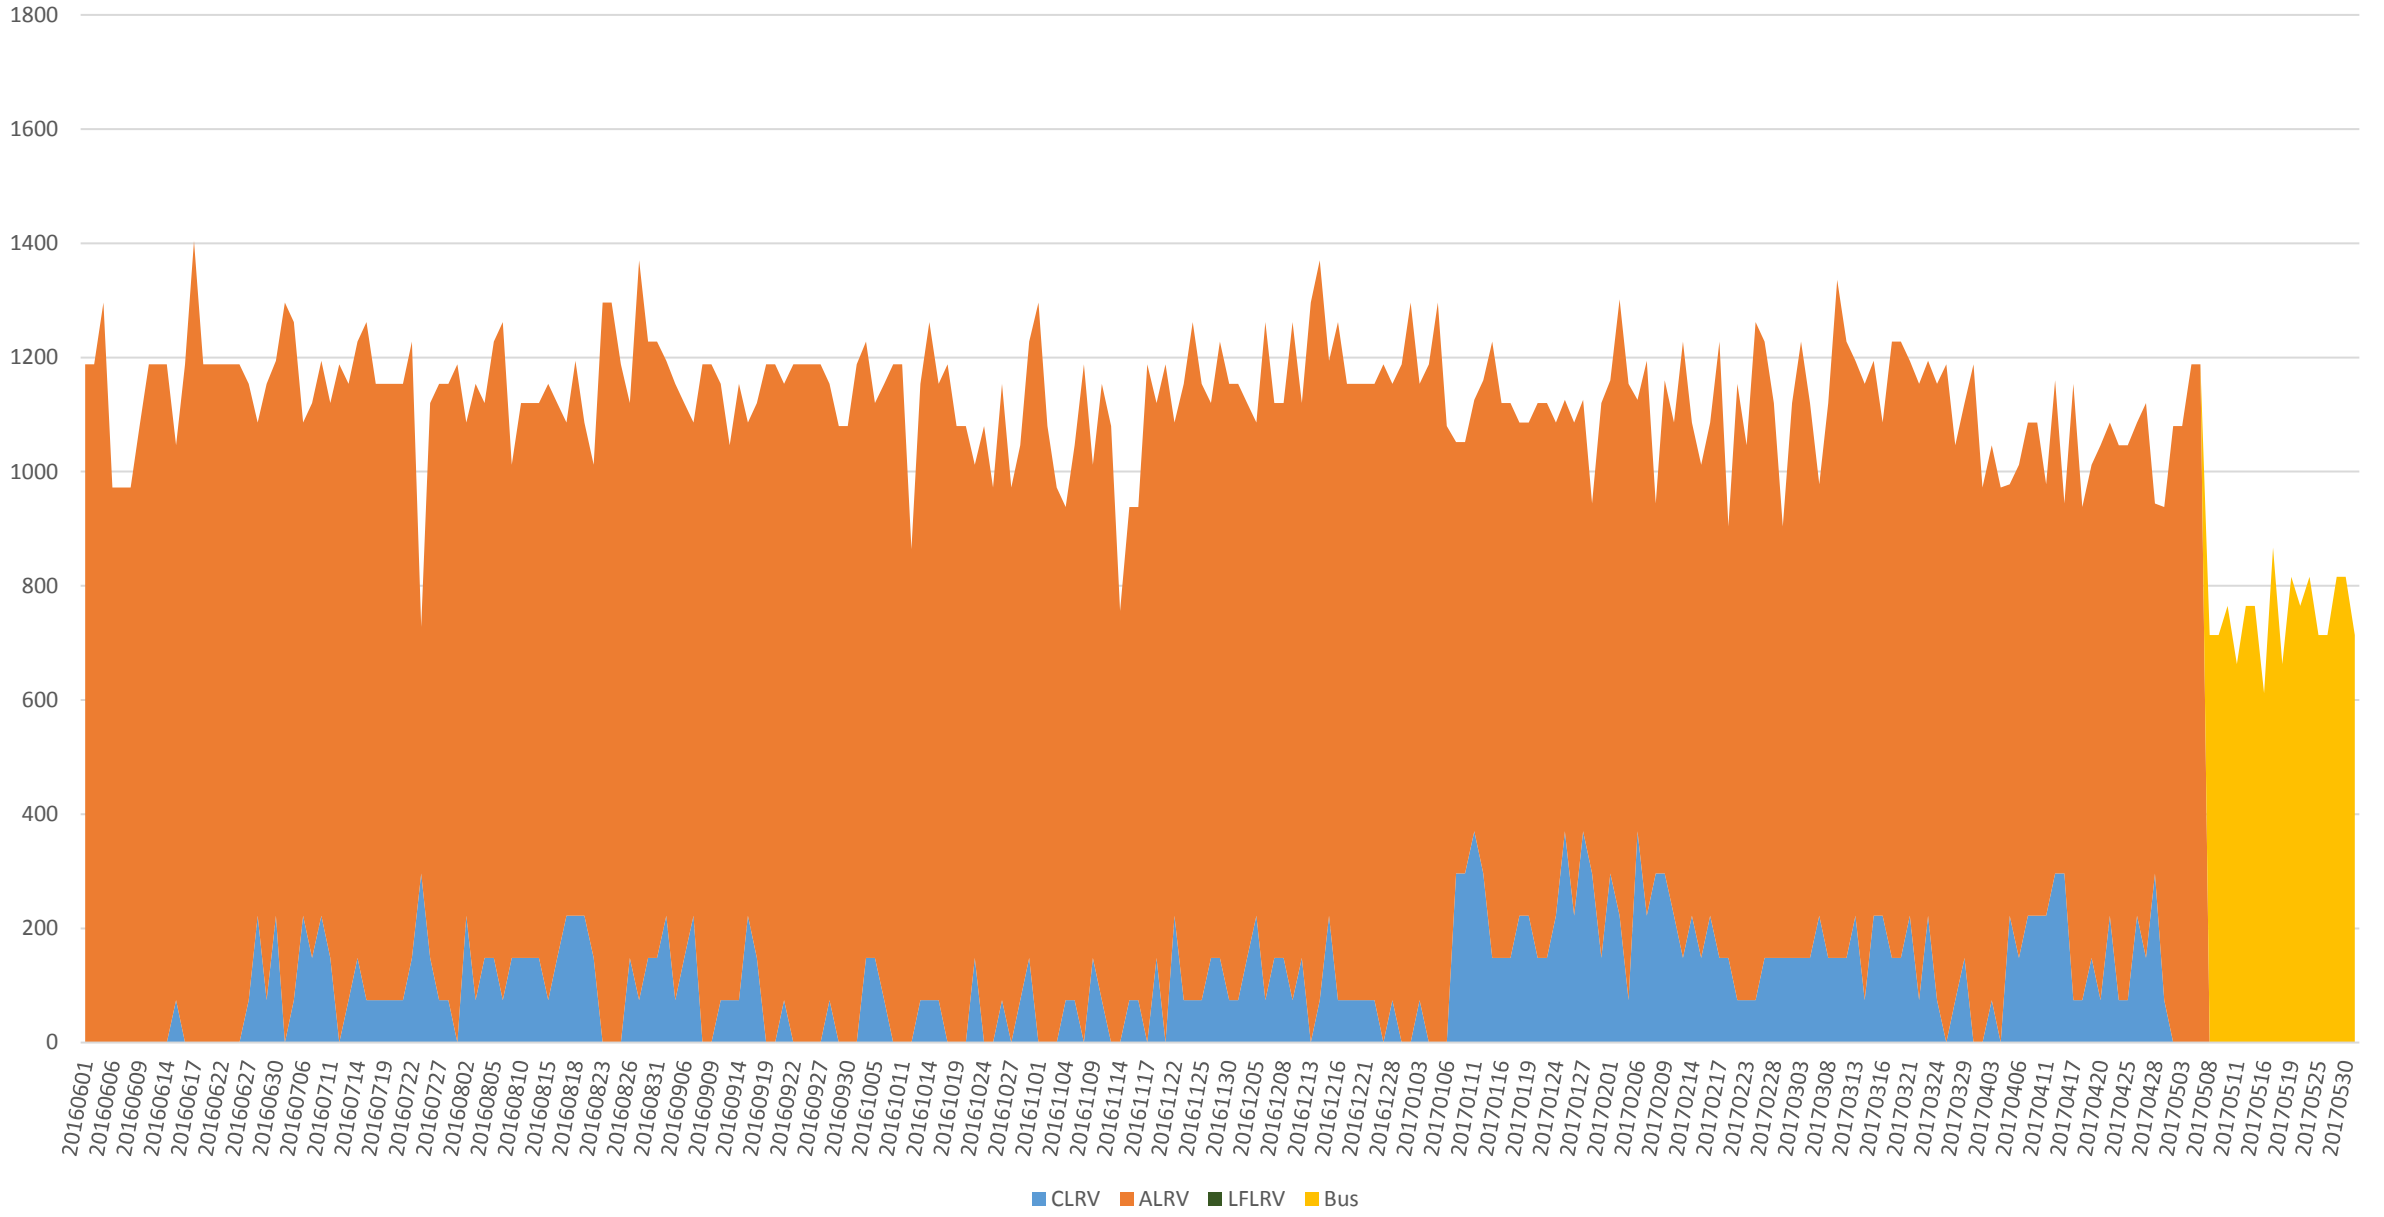

501 Queen Capacity at Lansdowne/EB 600 to 700

501 Queen Capacity at Lansdowne/EB 700 to 800

501 Queen Capacity at Lansdowne/EB 800 to 900

501 Queen Capacity at Lansdowne/EB 900 to 1000

501 Queen Total Capacity at Lansdowne/EB from 600 to 1000