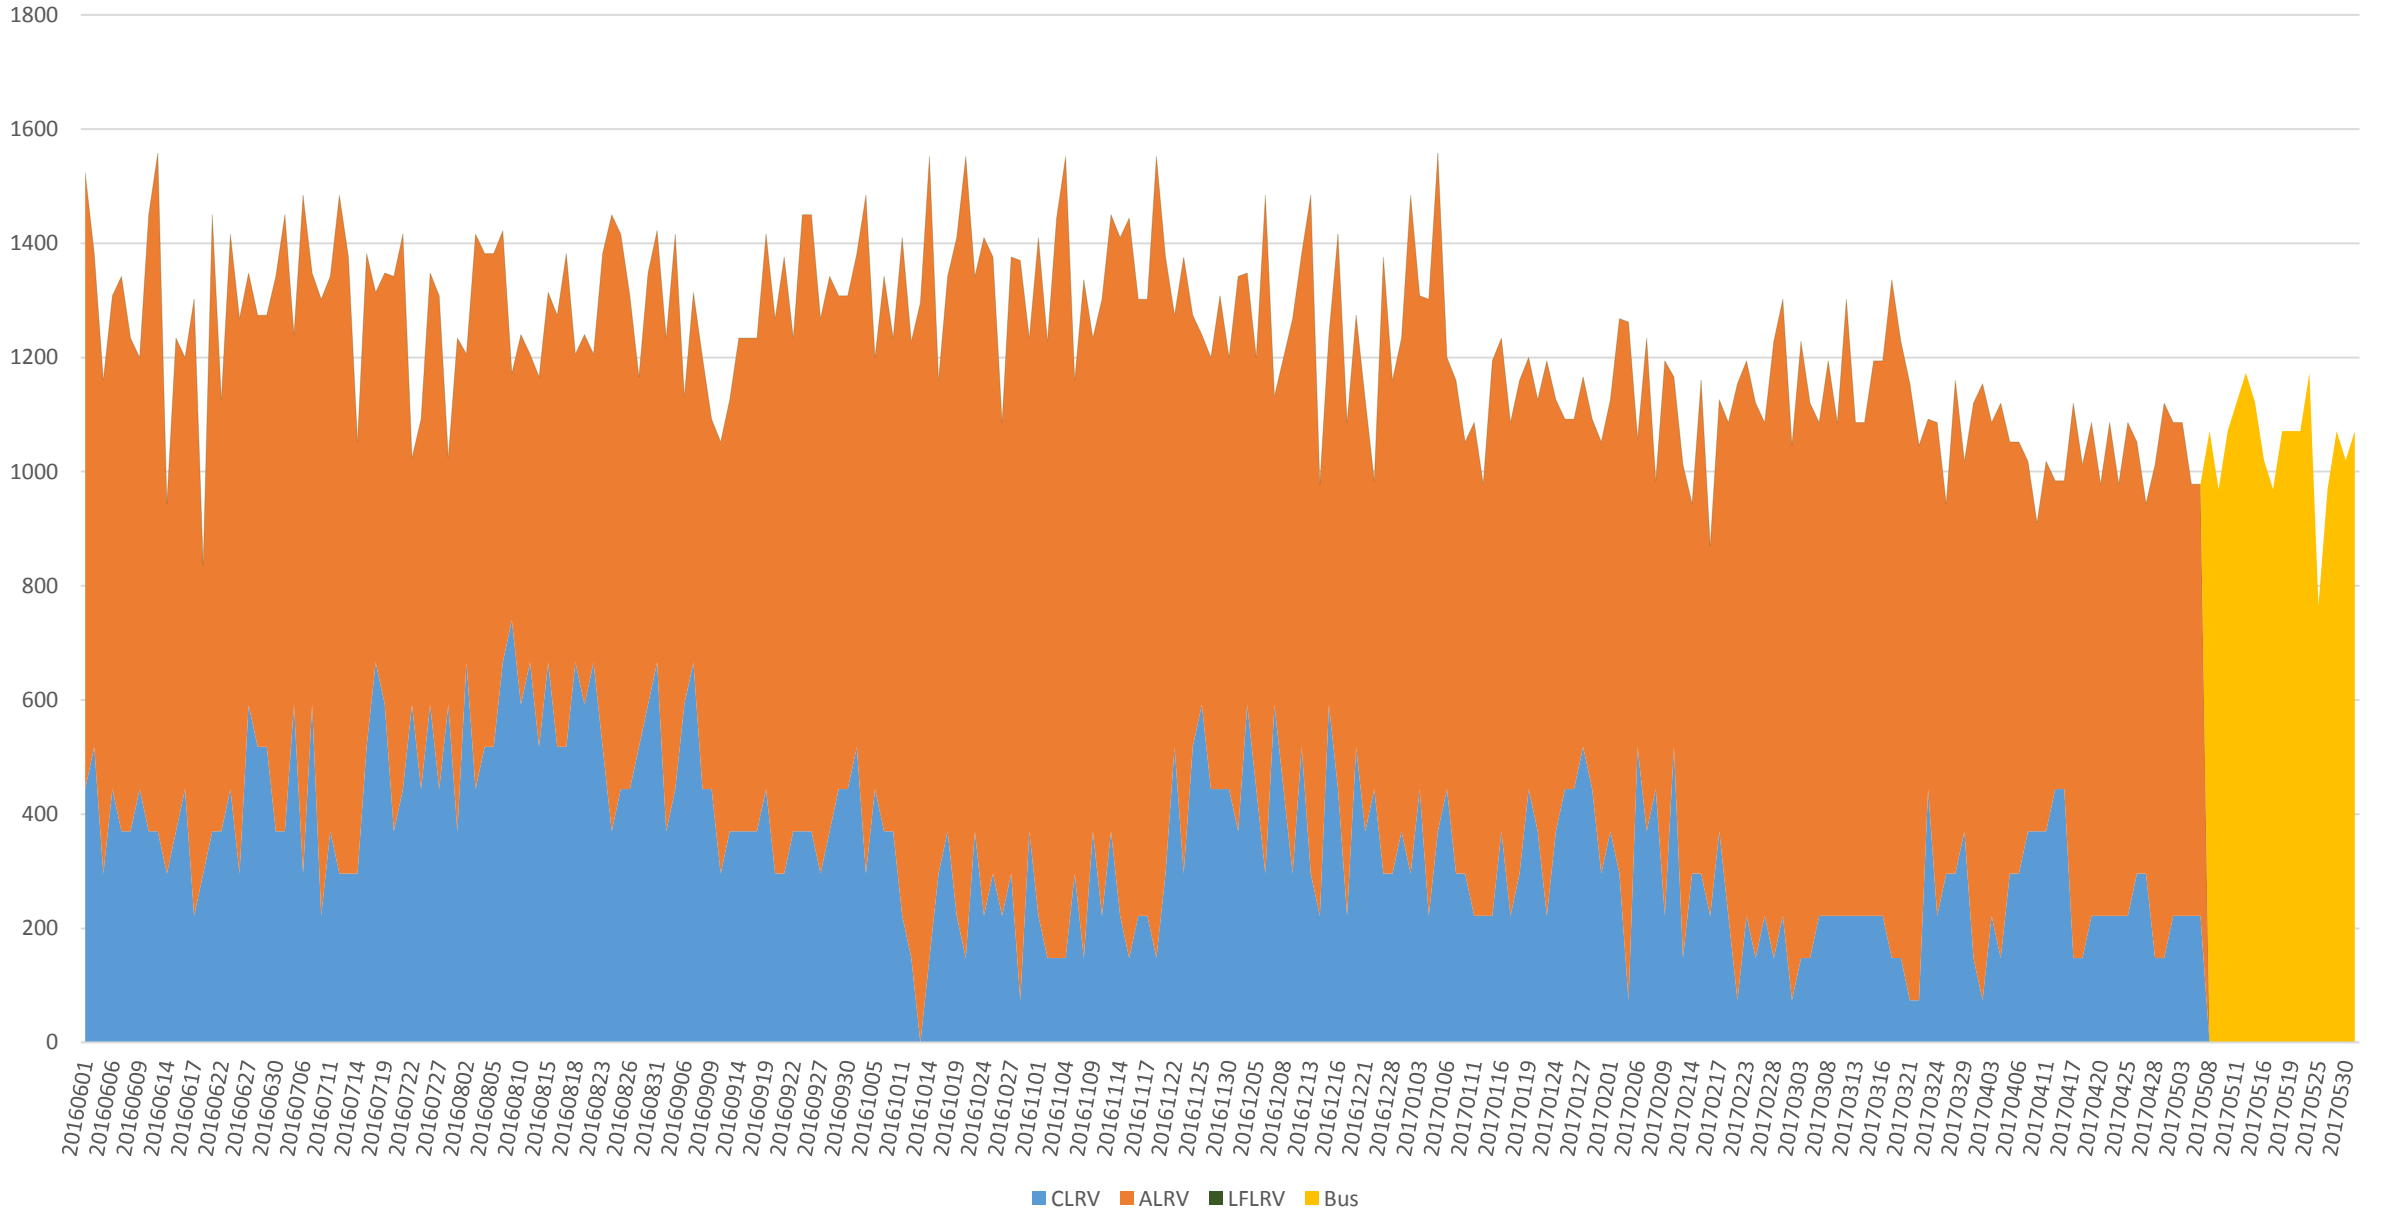

501 Queen Capacity at Lansdowne/EB 600 to 700

501 Queen Capacity at Lansdowne/EB 700 to 800

501 Queen Capacity at Lansdowne/EB 800 to 900

501 Queen Capacity at Lansdowne/EB 900 to 1000

501 Queen Total Capacity at Lansdowne/EB from 600 to 1000