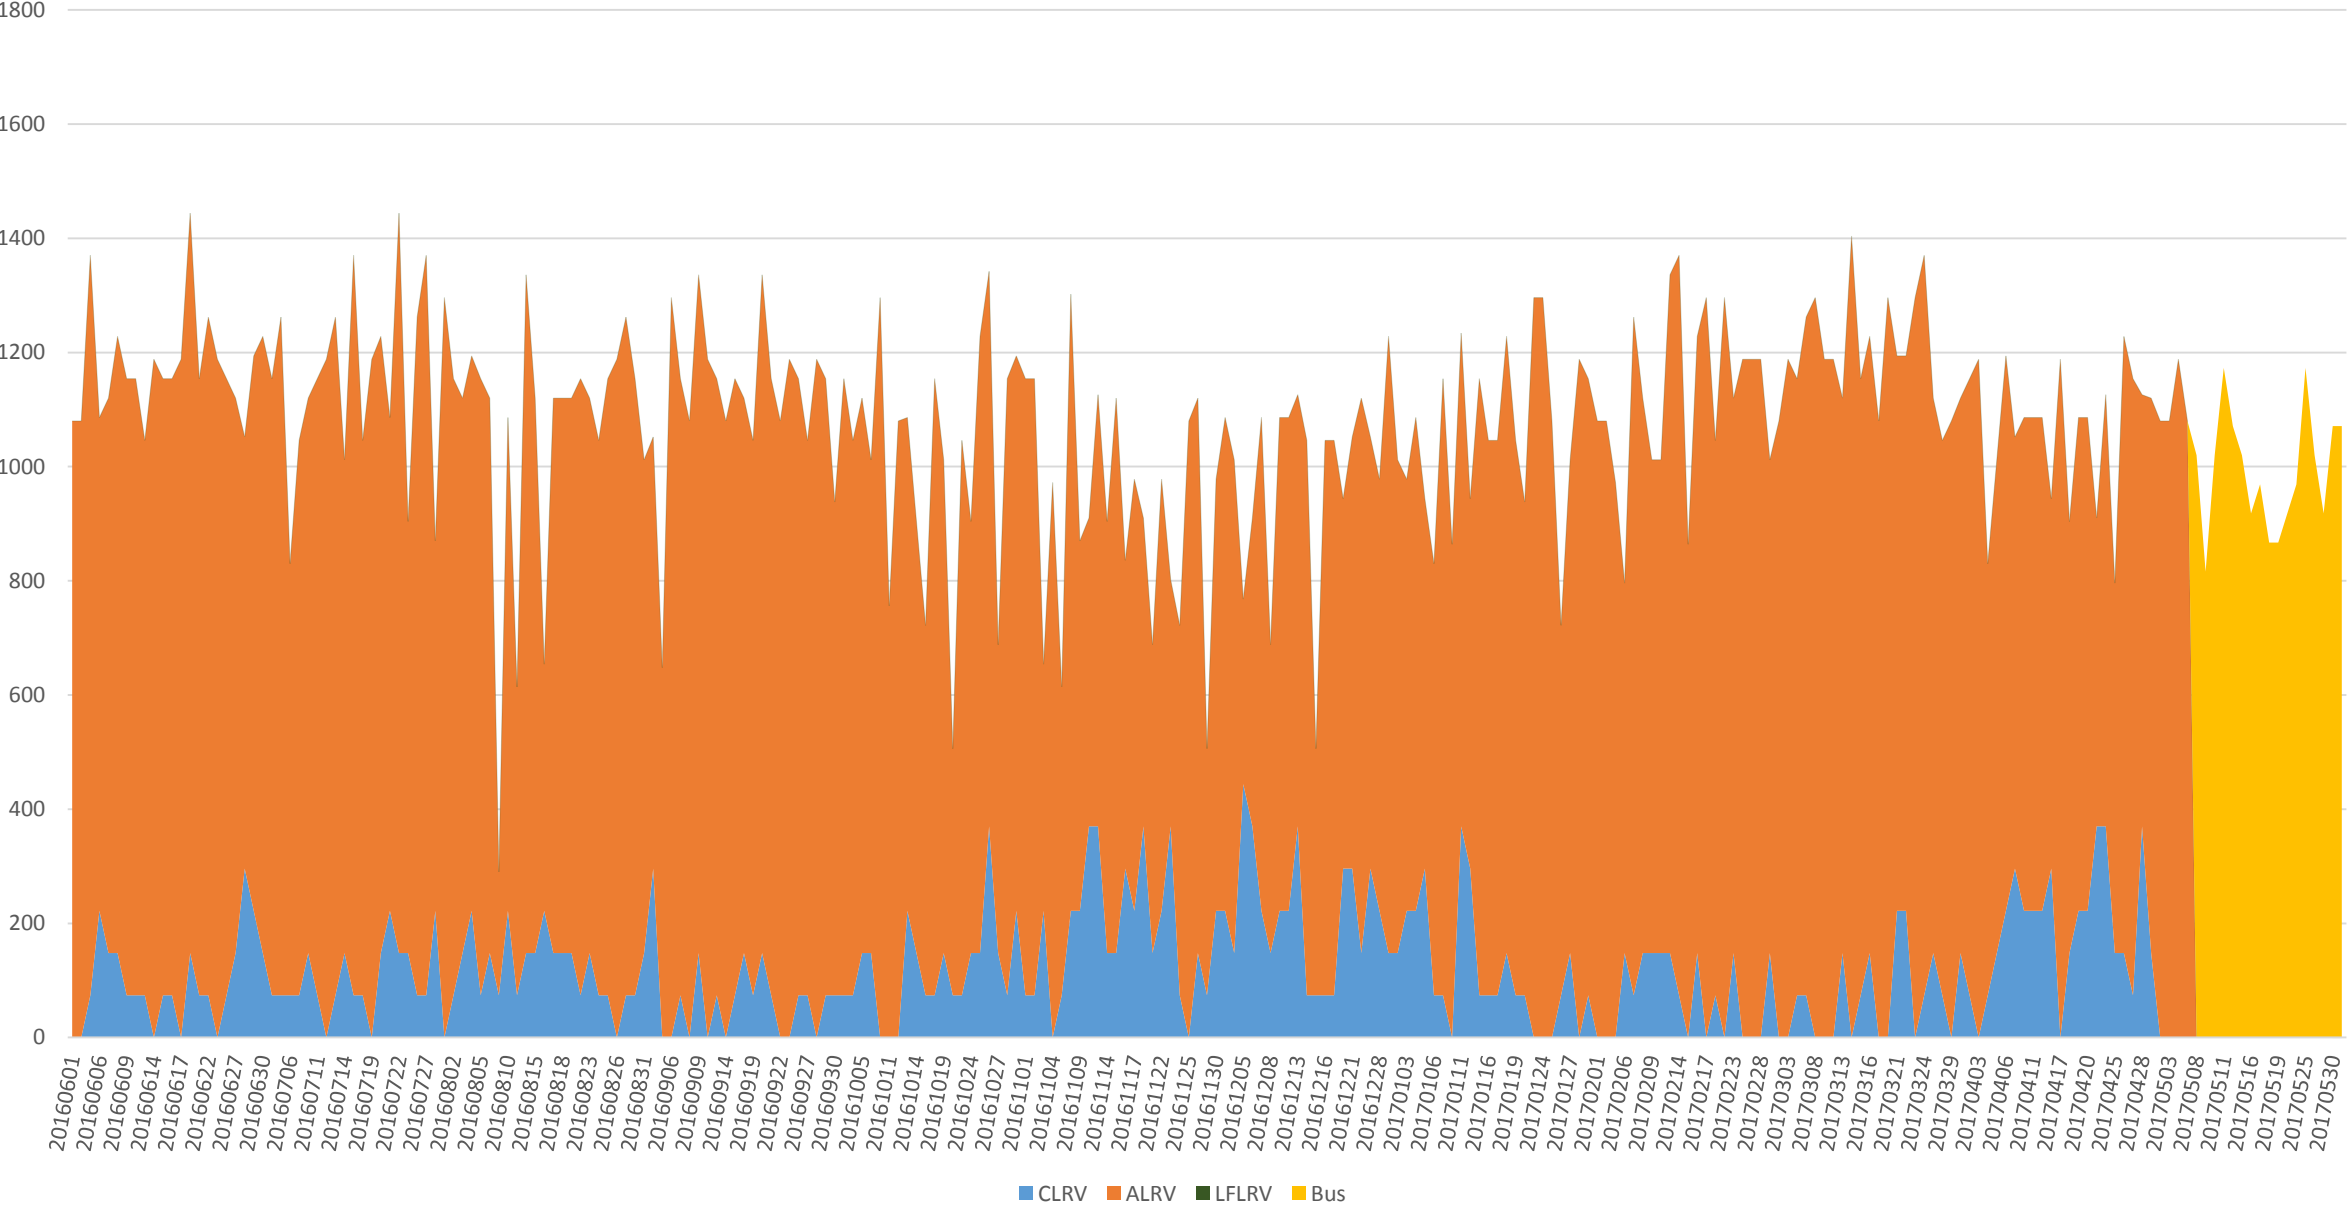

501 Queen Capacity at Lansdowne/EB 600 to 700

501 Queen Capacity at Lansdowne/EB 700 to 800

501 Queen Capacity at Lansdowne/EB 800 to 900

501 Queen Capacity at Lansdowne/EB 900 to 1000

501 Queen Total Capacity at Lansdowne/EB from 600 to 1000