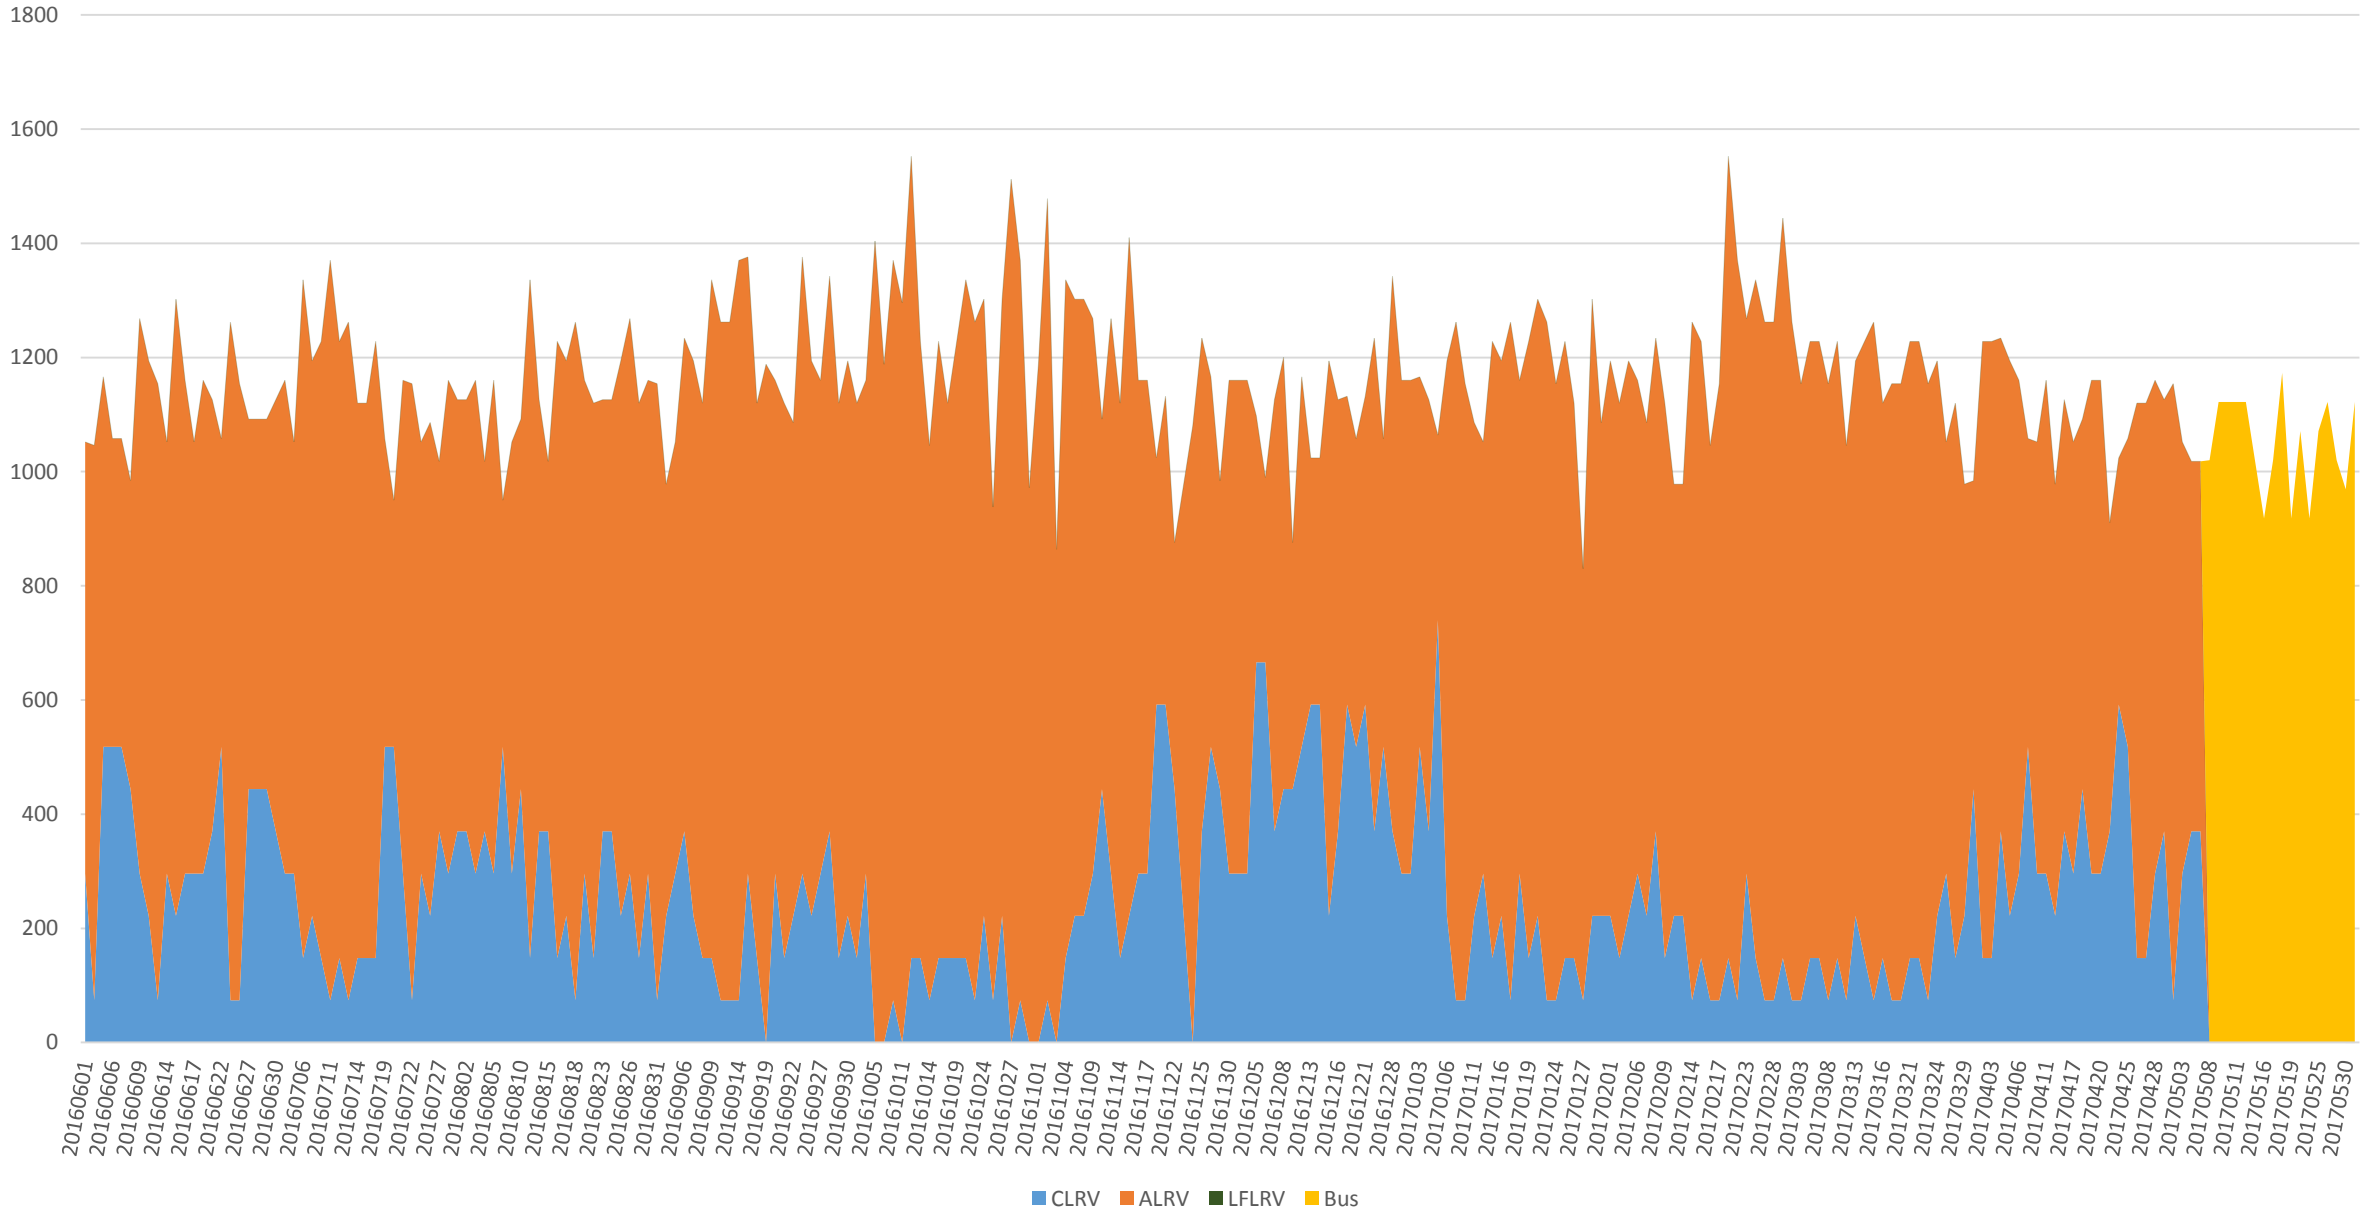

501 Queen Capacity at Lansdowne/EB 600 to 700

501 Queen Capacity at Lansdowne/EB 700 to 800

501 Queen Capacity at Lansdowne/EB 800 to 900

501 Queen Capacity at Lansdowne/EB 900 to 1000

501 Queen Total Capacity at Lansdowne/EB from 600 to 1000