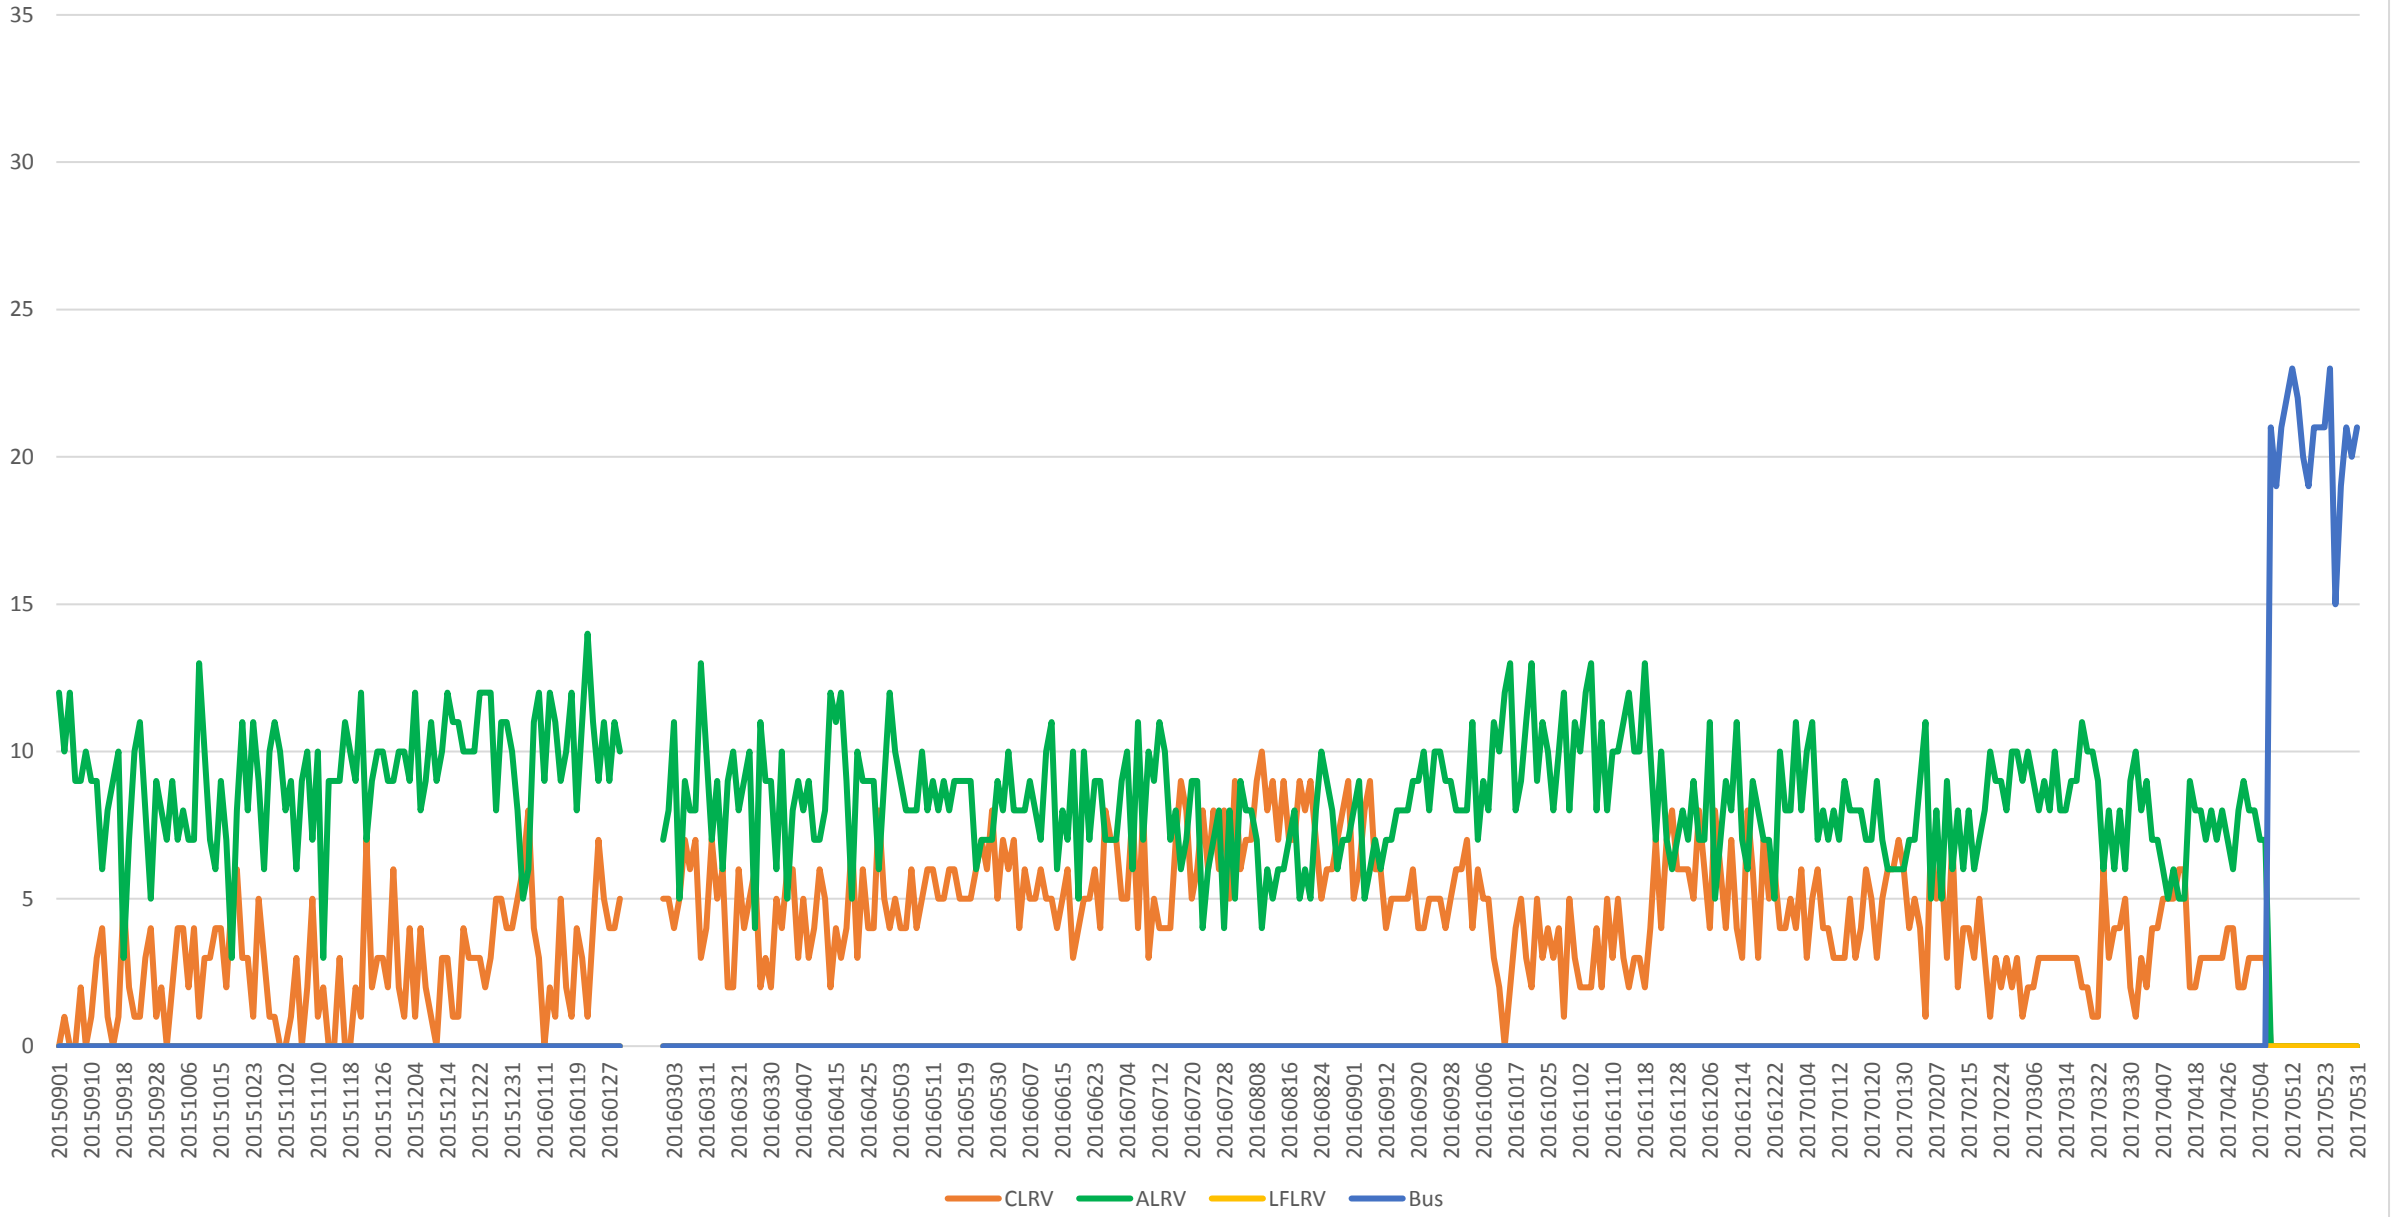

501 Queen Vehicle Counts at Lansdowne/EB 600 to 700

501 Queen Capacity at Lansdowne/EB 600 to 700

501 Queen Vehicle Counts at Lansdowne/EB 700 to 800

501 Queen Capacity at Lansdowne/EB 700 to 800

501 Queen Vehicle Counts at Lansdowne/EB 800 to 900

501 Queen Capacity at Lansdowne/EB 800 to 900

501 Queen Vehicle Counts at Lansdowne/EB 900 to 1000

501 Queen Capacity at Lansdowne/EB 900 to 1000

501 Queen Total Capacity at Lansdowne/EB from 600 to 1000