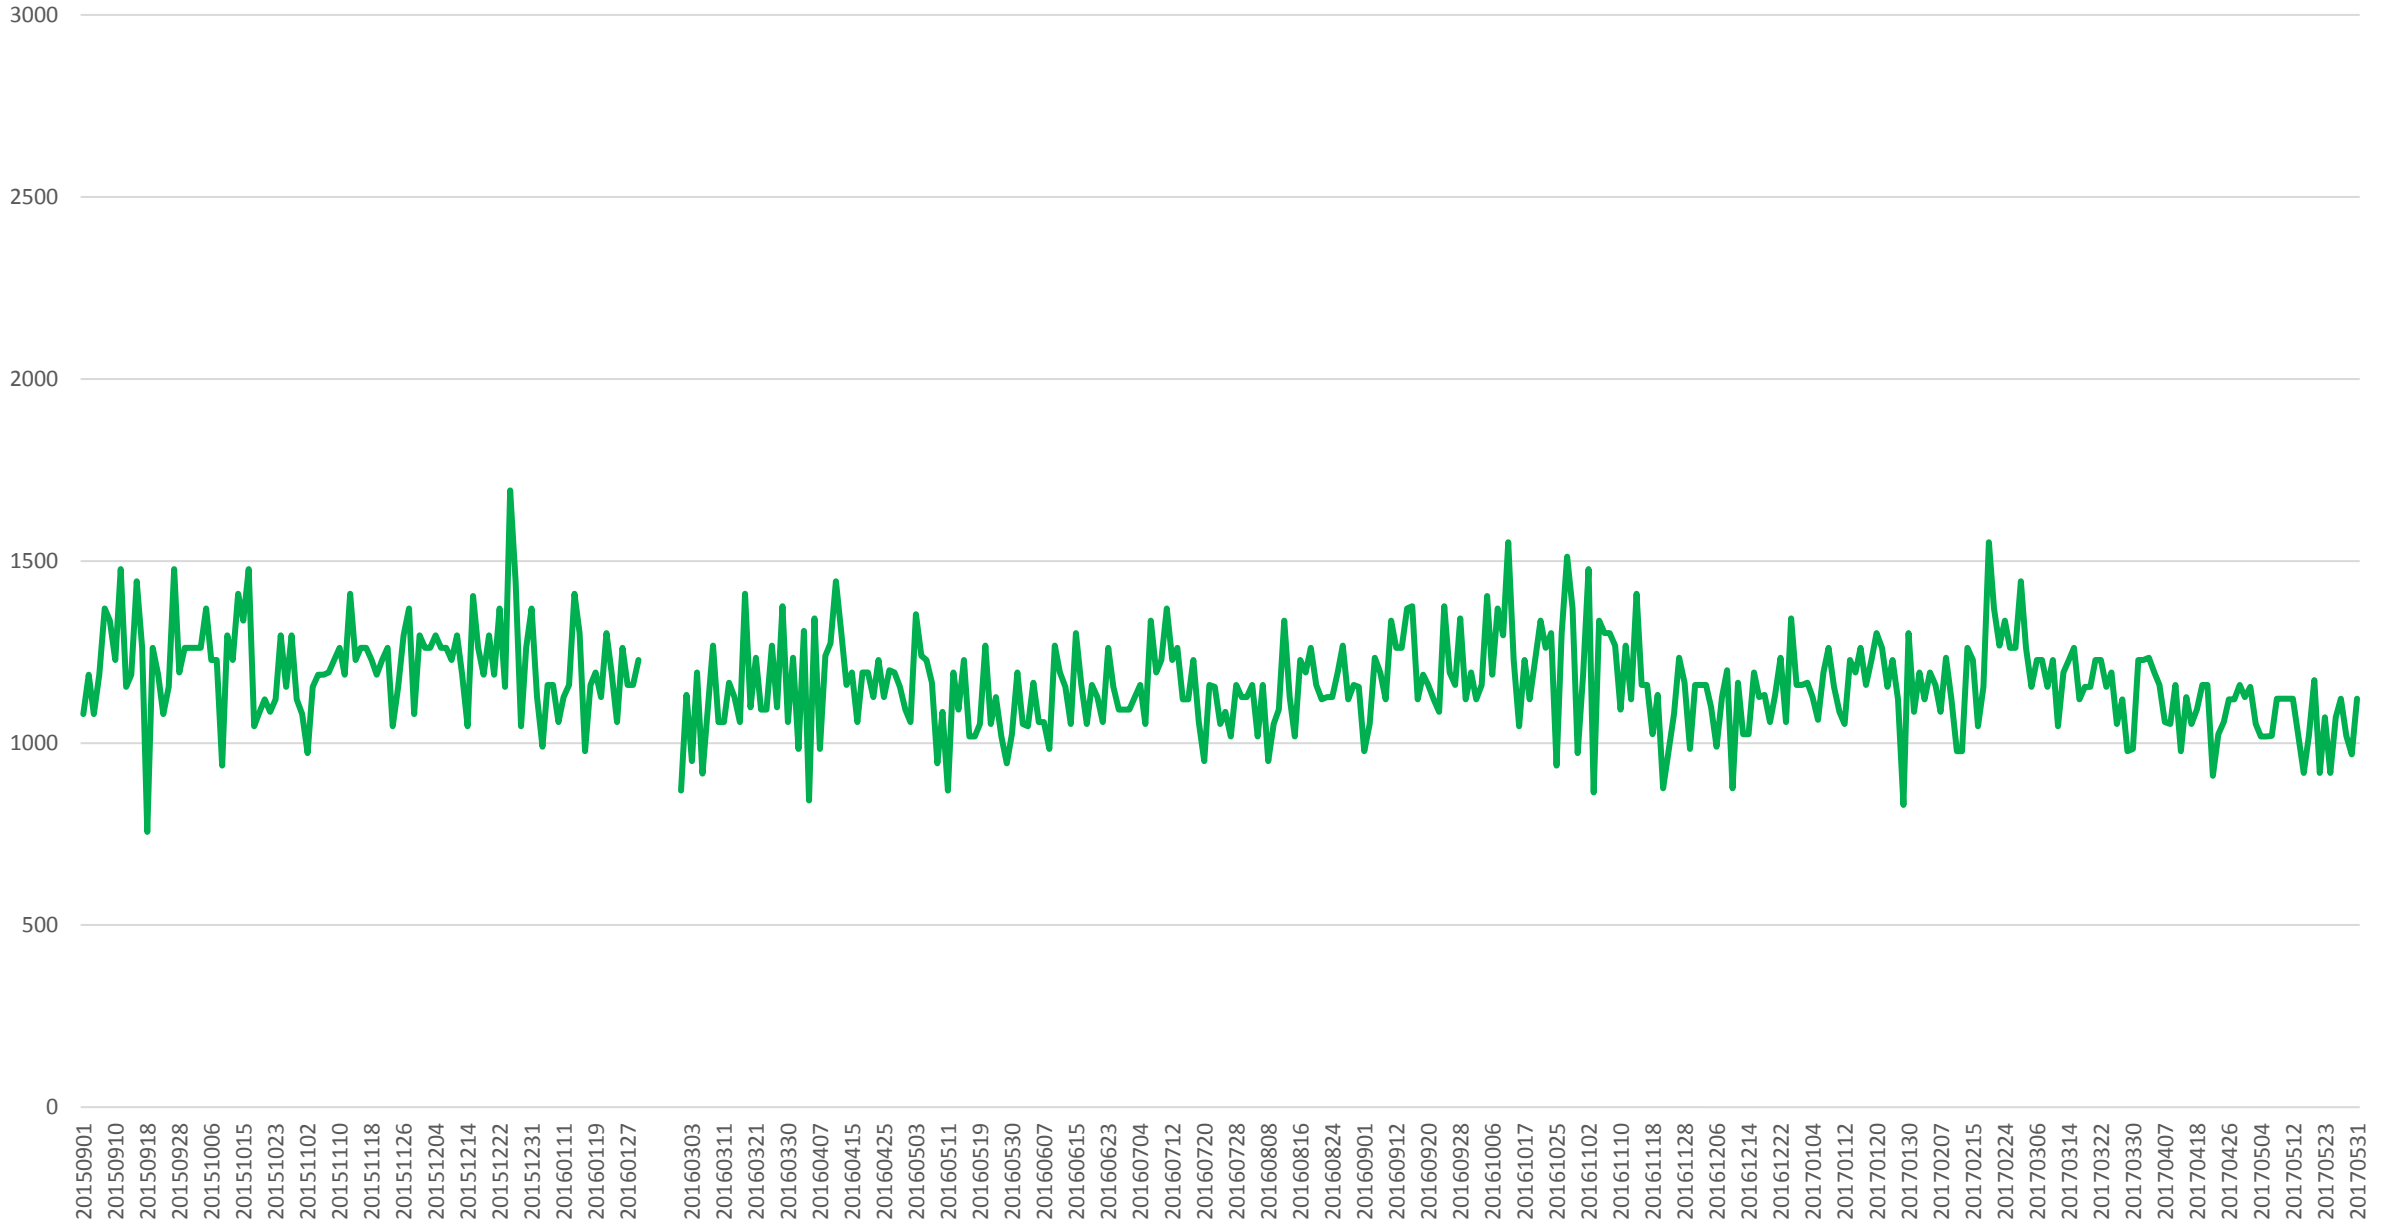

501 Queen Vehicle Counts at Lansdowne/EB 600 to 700

501 Queen Capacity at Lansdowne/EB 600 to 700

501 Queen Vehicle Counts at Lansdowne/EB 700 to 800

501 Queen Capacity at Lansdowne/EB 700 to 800

501 Queen Vehicle Counts at Lansdowne/EB 800 to 900

501 Queen Capacity at Lansdowne/EB 800 to 900

501 Queen Vehicle Counts at Lansdowne/EB 900 to 1000

501 Queen Capacity at Lansdowne/EB 900 to 1000

501 Queen Total Capacity at Lansdowne/EB from 600 to 1000