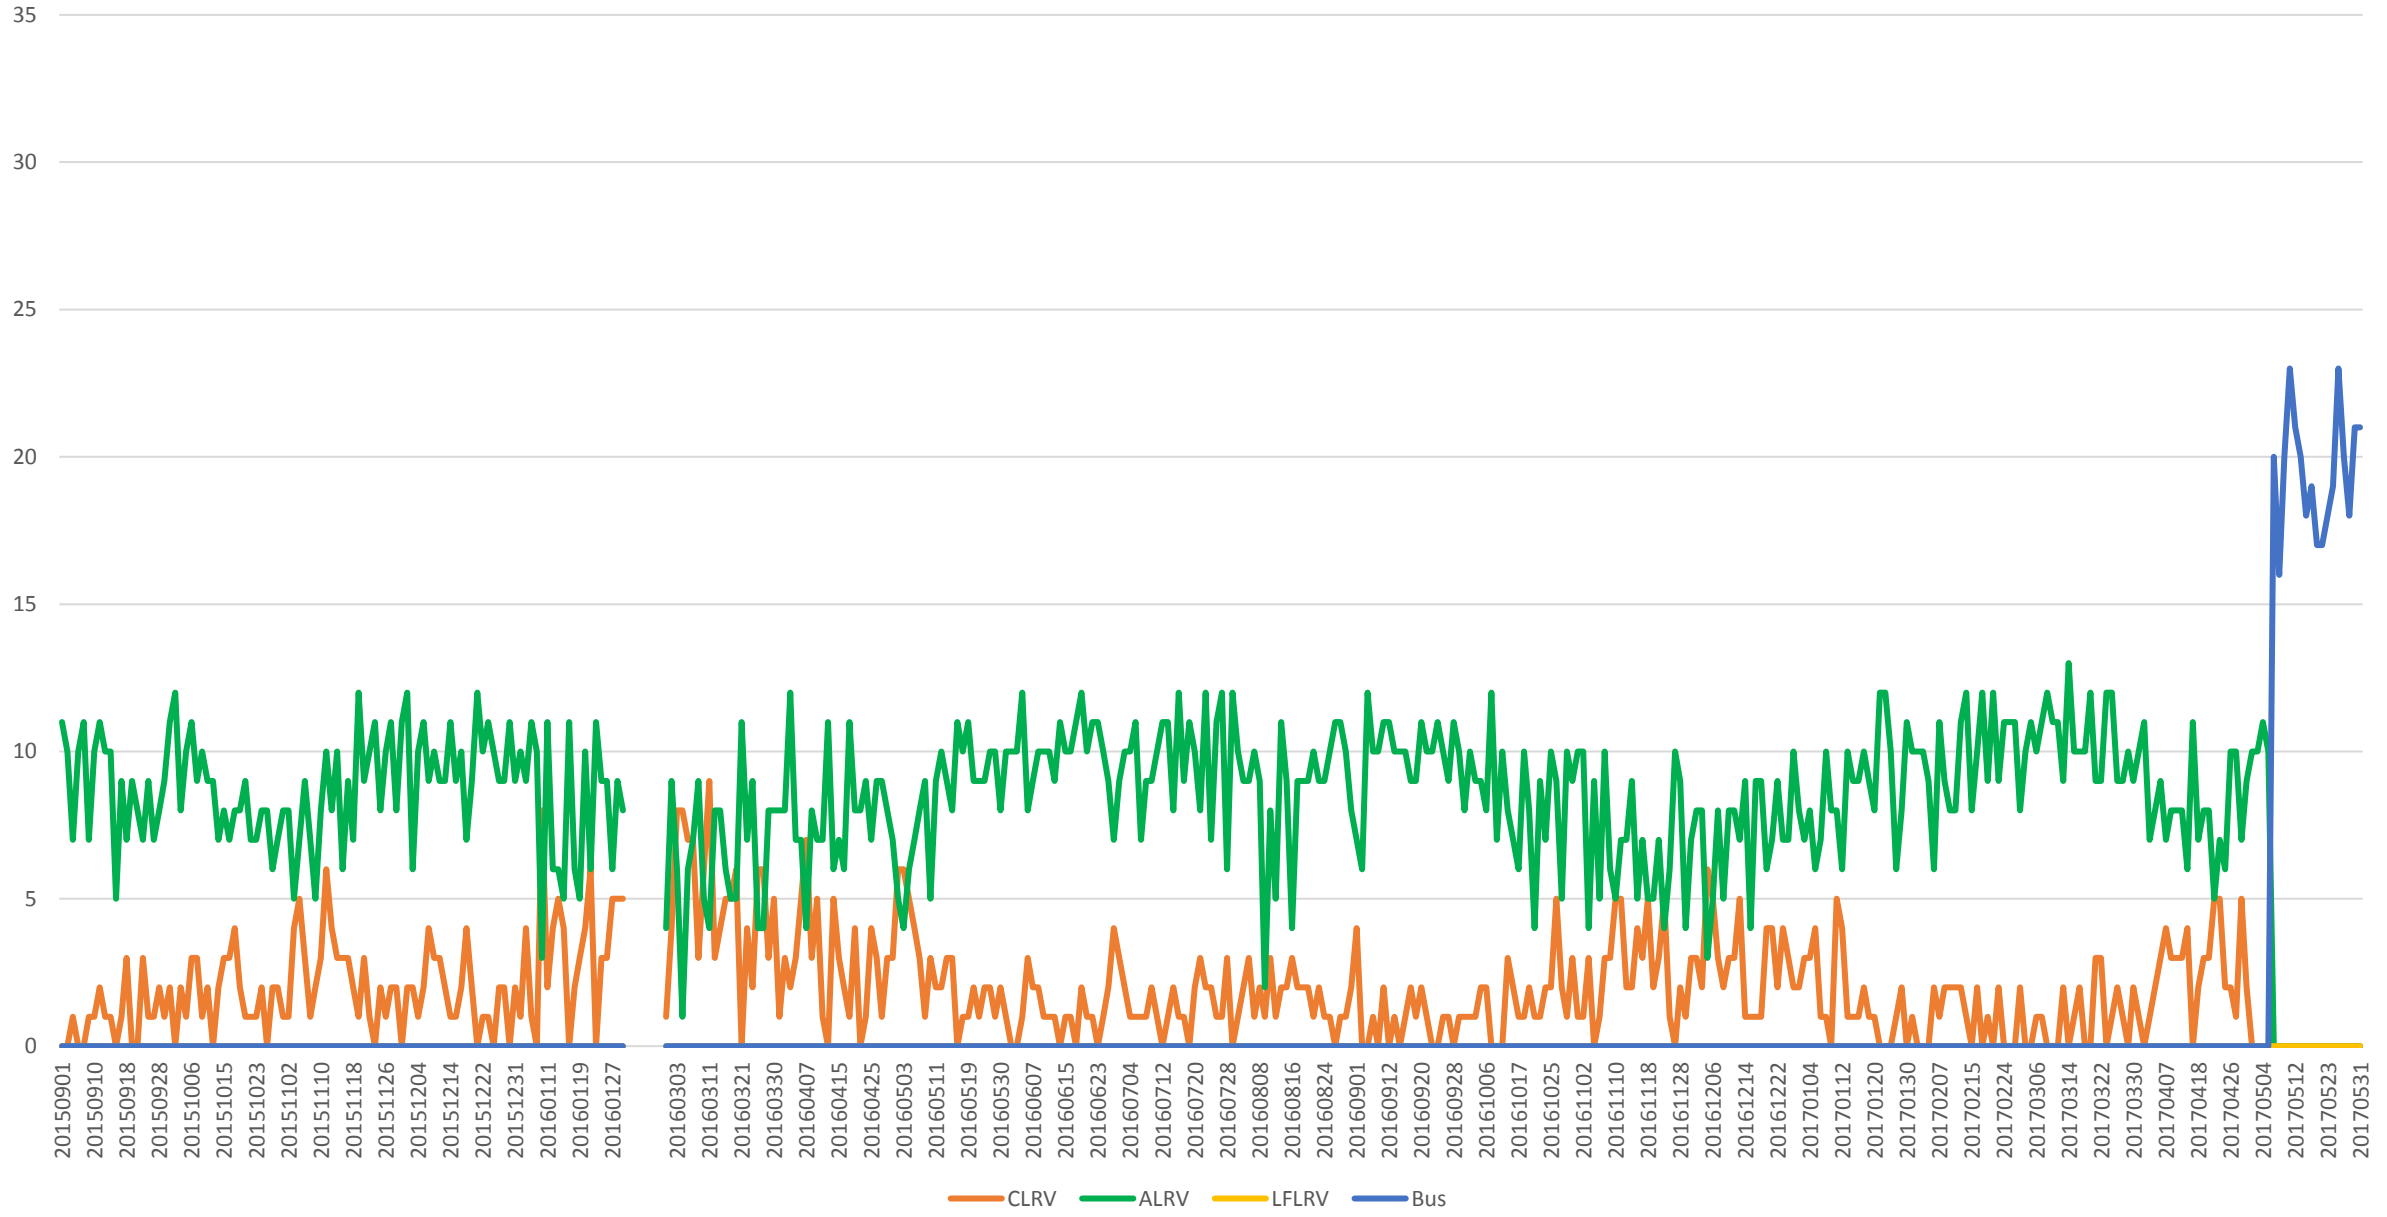

501 Queen Vehicle Counts at Lansdowne/EB 600 to 700

501 Queen Capacity at Lansdowne/EB 600 to 700

501 Queen Vehicle Counts at Lansdowne/EB 700 to 800

501 Queen Capacity at Lansdowne/EB 700 to 800

501 Queen Vehicle Counts at Lansdowne/EB 800 to 900

501 Queen Capacity at Lansdowne/EB 800 to 900

501 Queen Vehicle Counts at Lansdowne/EB 900 to 1000

501 Queen Capacity at Lansdowne/EB 900 to 1000

501 Queen Total Capacity at Lansdowne/EB from 600 to 1000