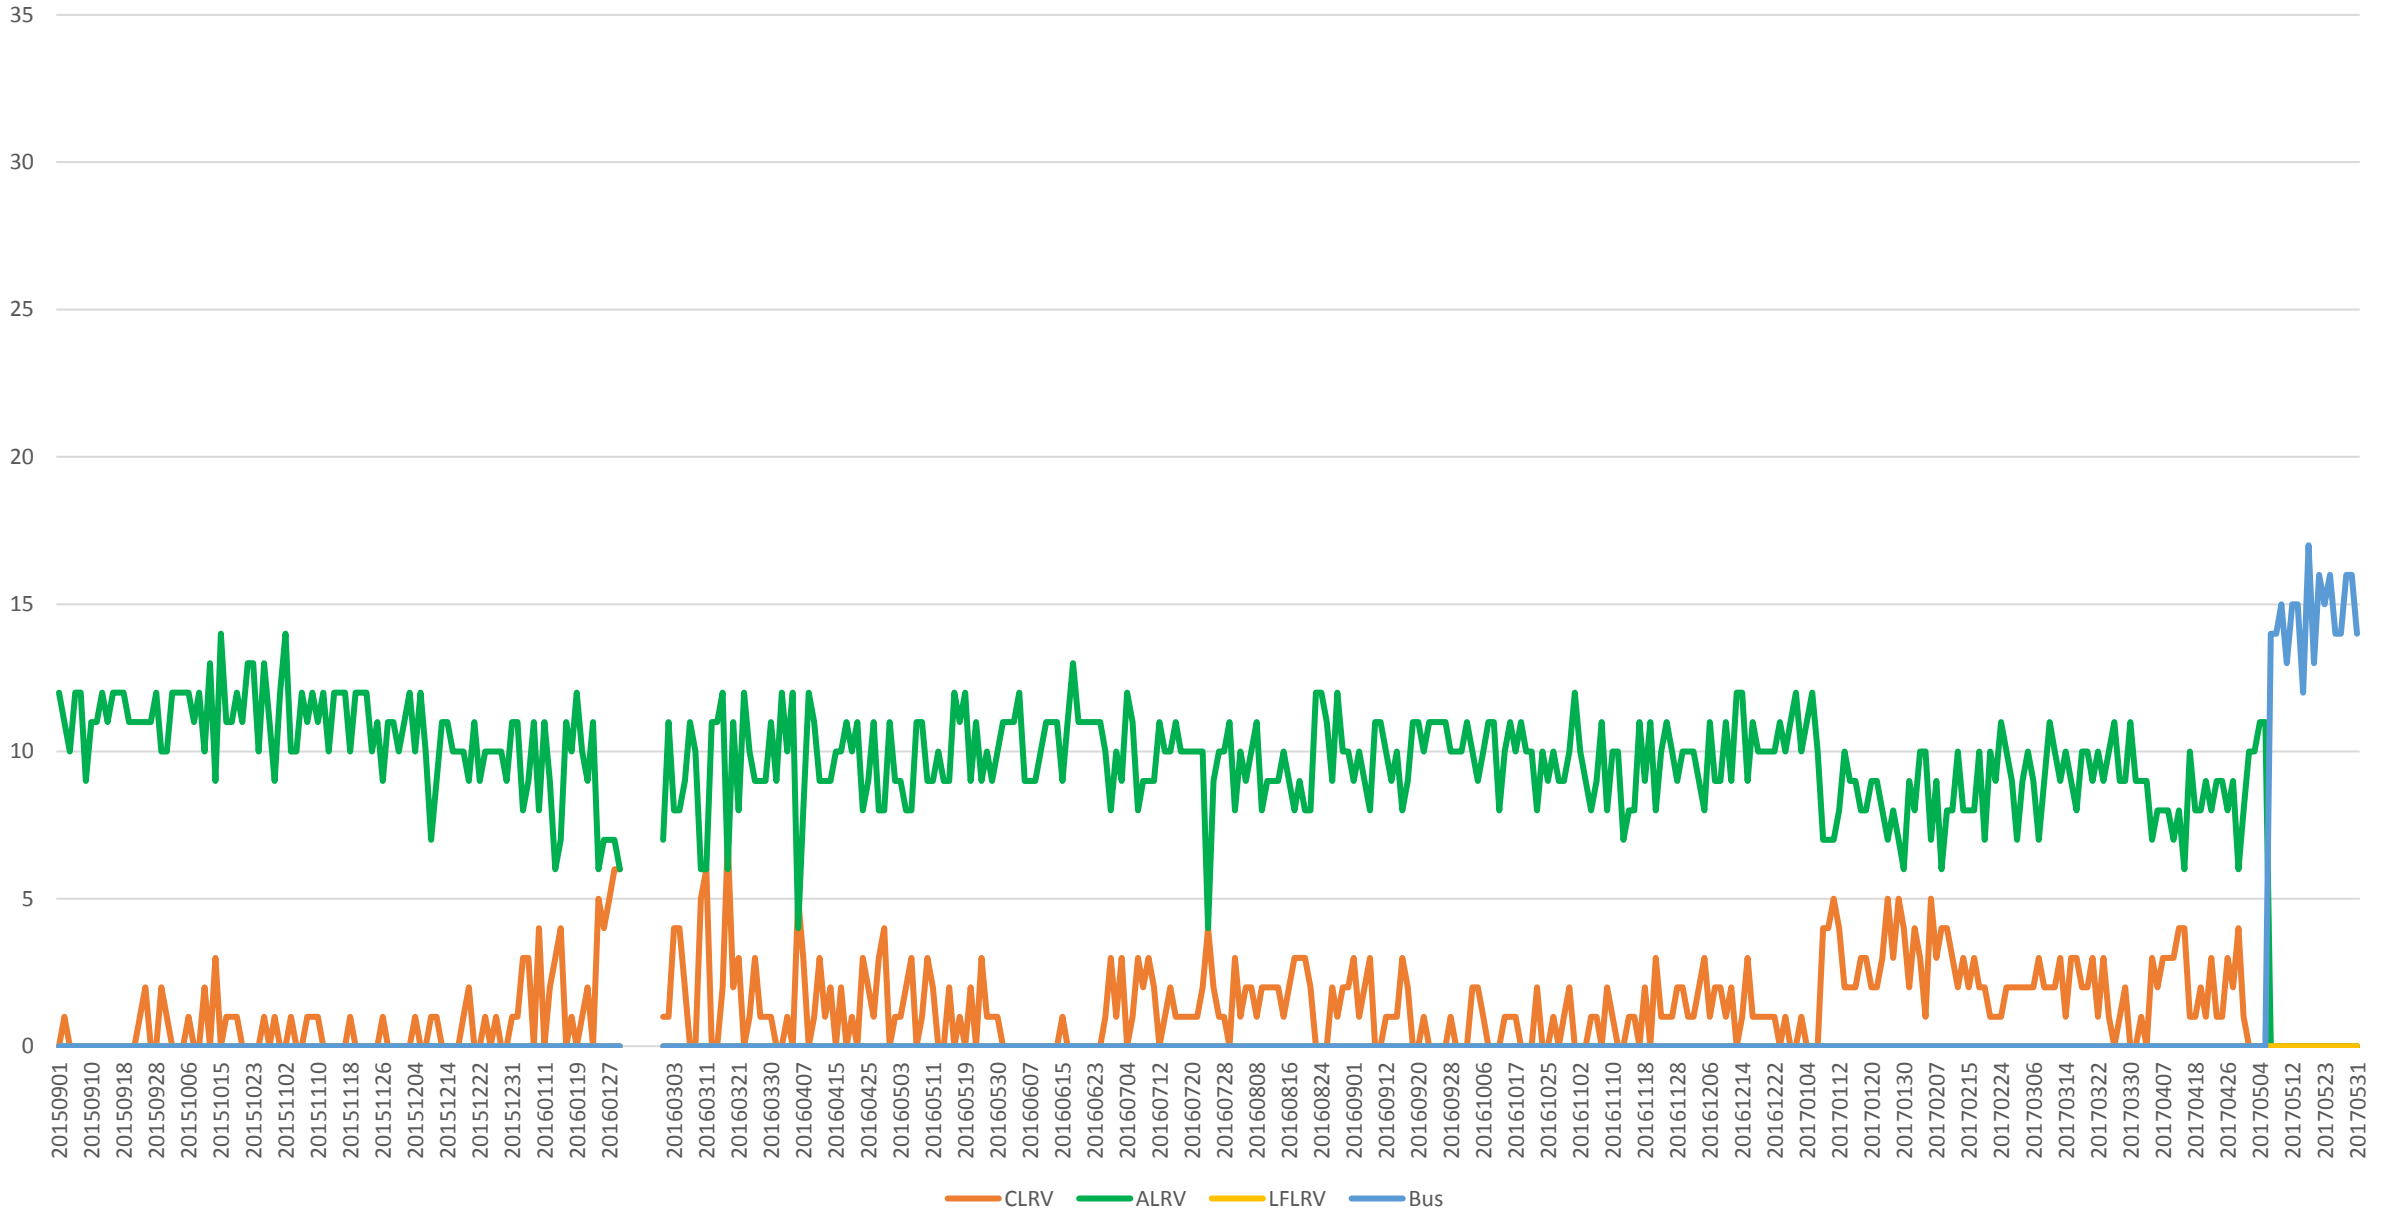

501 Queen Vehicle Counts at Lansdowne/EB 600 to 700

501 Queen Capacity at Lansdowne/EB 600 to 700

501 Queen Vehicle Counts at Lansdowne/EB 700 to 800

501 Queen Capacity at Lansdowne/EB 700 to 800

501 Queen Vehicle Counts at Lansdowne/EB 800 to 900

501 Queen Capacity at Lansdowne/EB 800 to 900

501 Queen Vehicle Counts at Lansdowne/EB 900 to 1000

501 Queen Capacity at Lansdowne/EB 900 to 1000

501 Queen Total Capacity at Lansdowne/EB from 600 to 1000