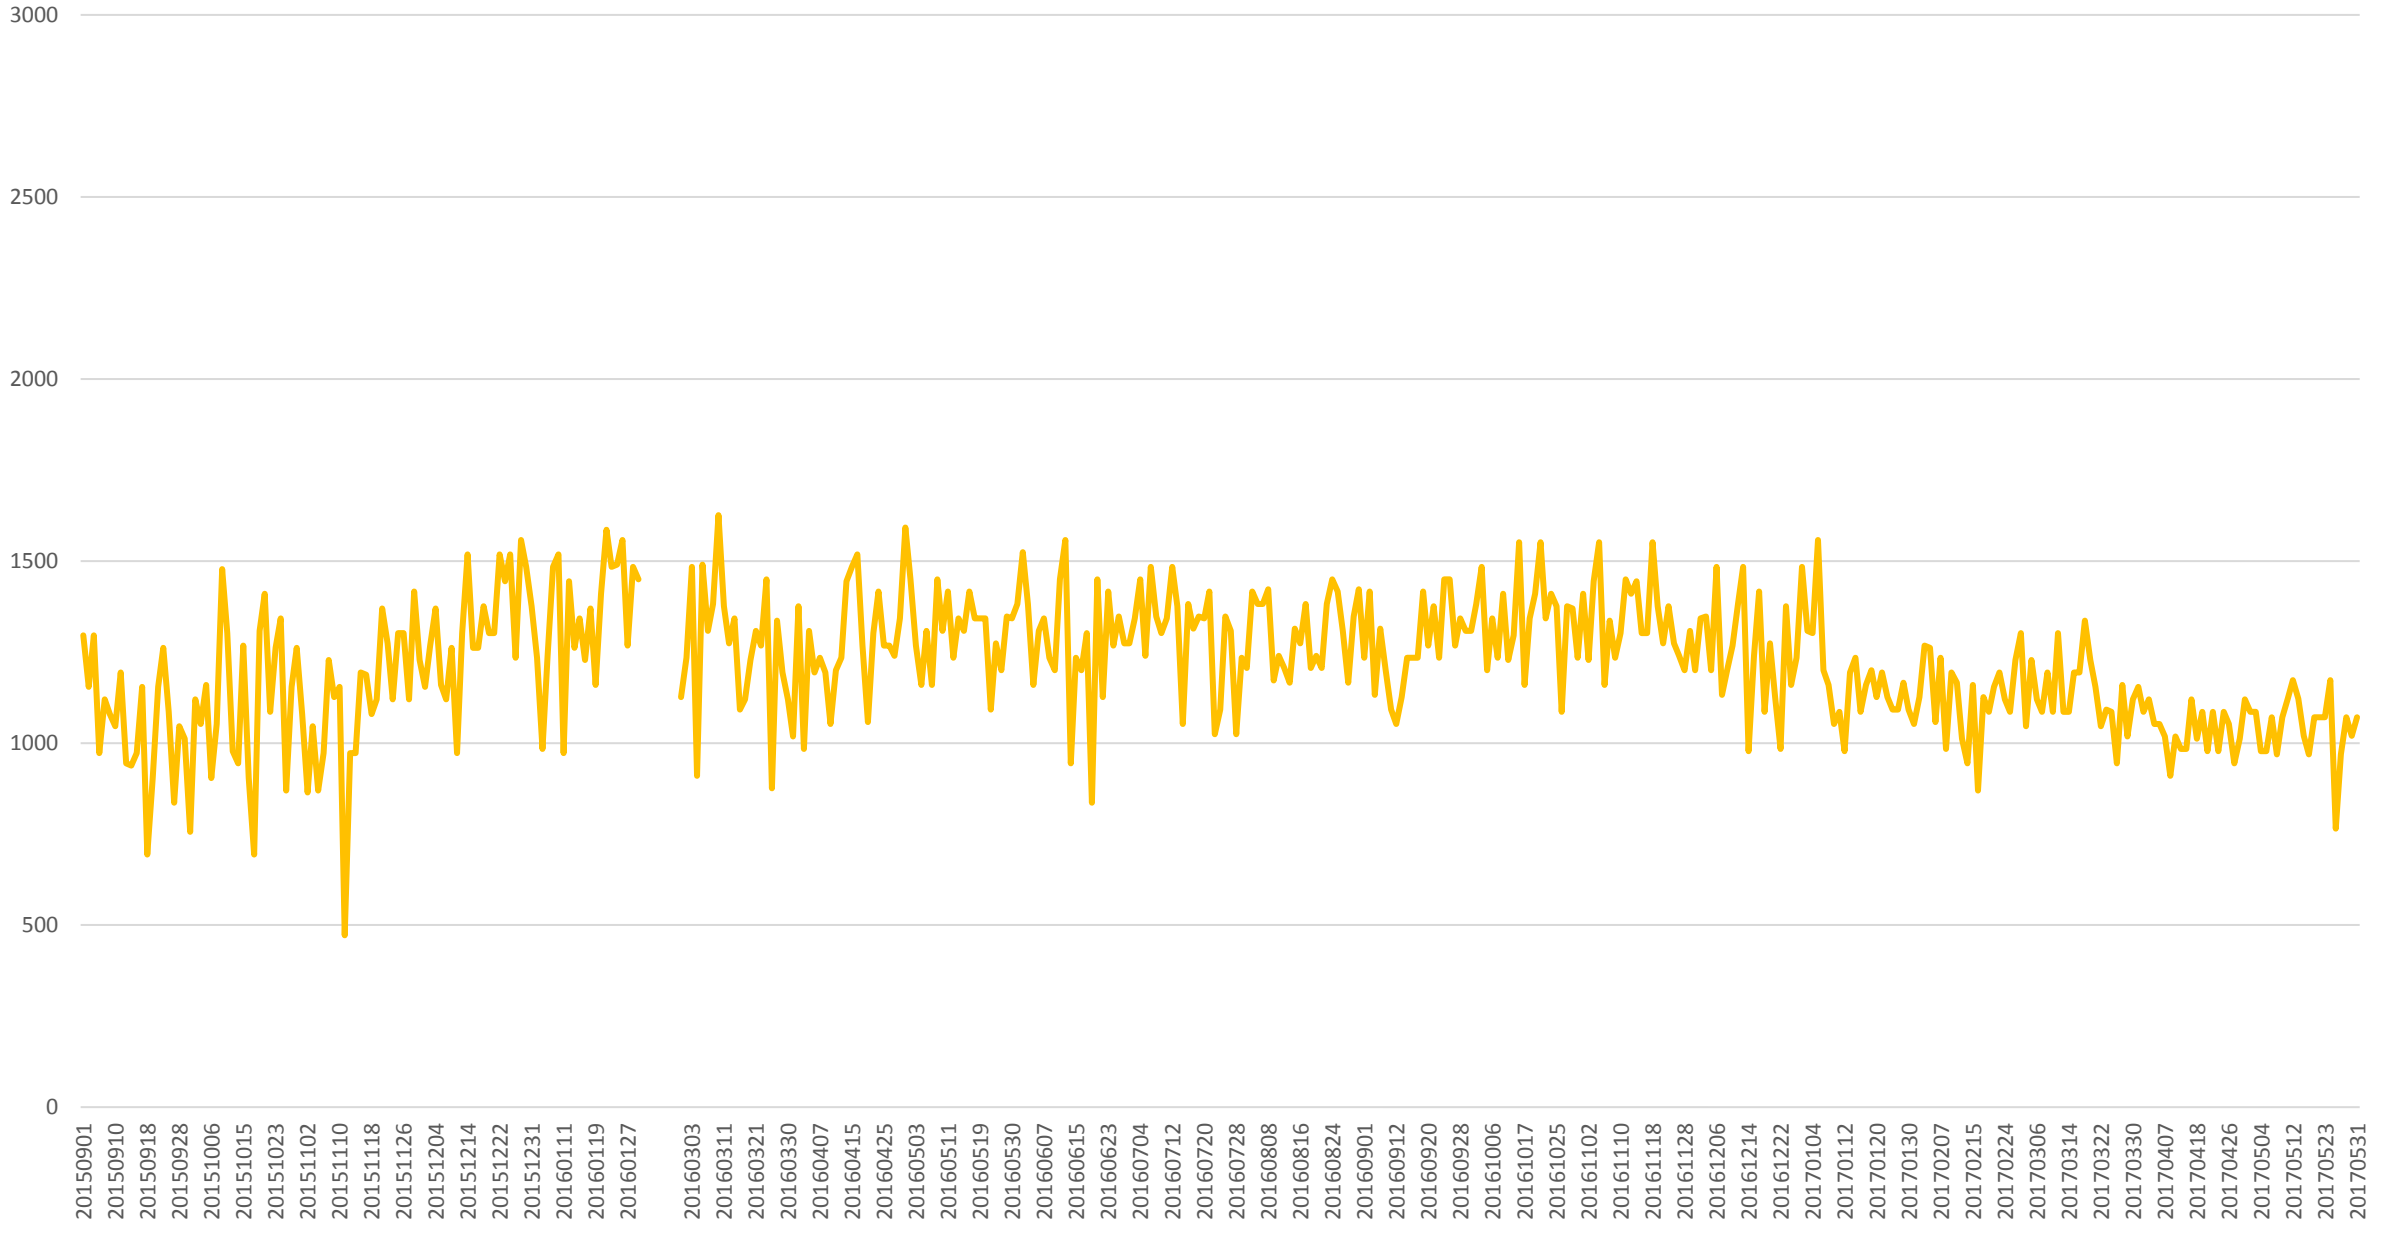

501 Queen Vehicle Counts at Lansdowne/EB 600 to 700

501 Queen Capacity at Lansdowne/EB 600 to 700

501 Queen Vehicle Counts at Lansdowne/EB 700 to 800

501 Queen Capacity at Lansdowne/EB 700 to 800

501 Queen Vehicle Counts at Lansdowne/EB 800 to 900

501 Queen Capacity at Lansdowne/EB 800 to 900

501 Queen Vehicle Counts at Lansdowne/EB 900 to 1000

501 Queen Capacity at Lansdowne/EB 900 to 1000

501 Queen Total Capacity at Lansdowne/EB from 600 to 1000