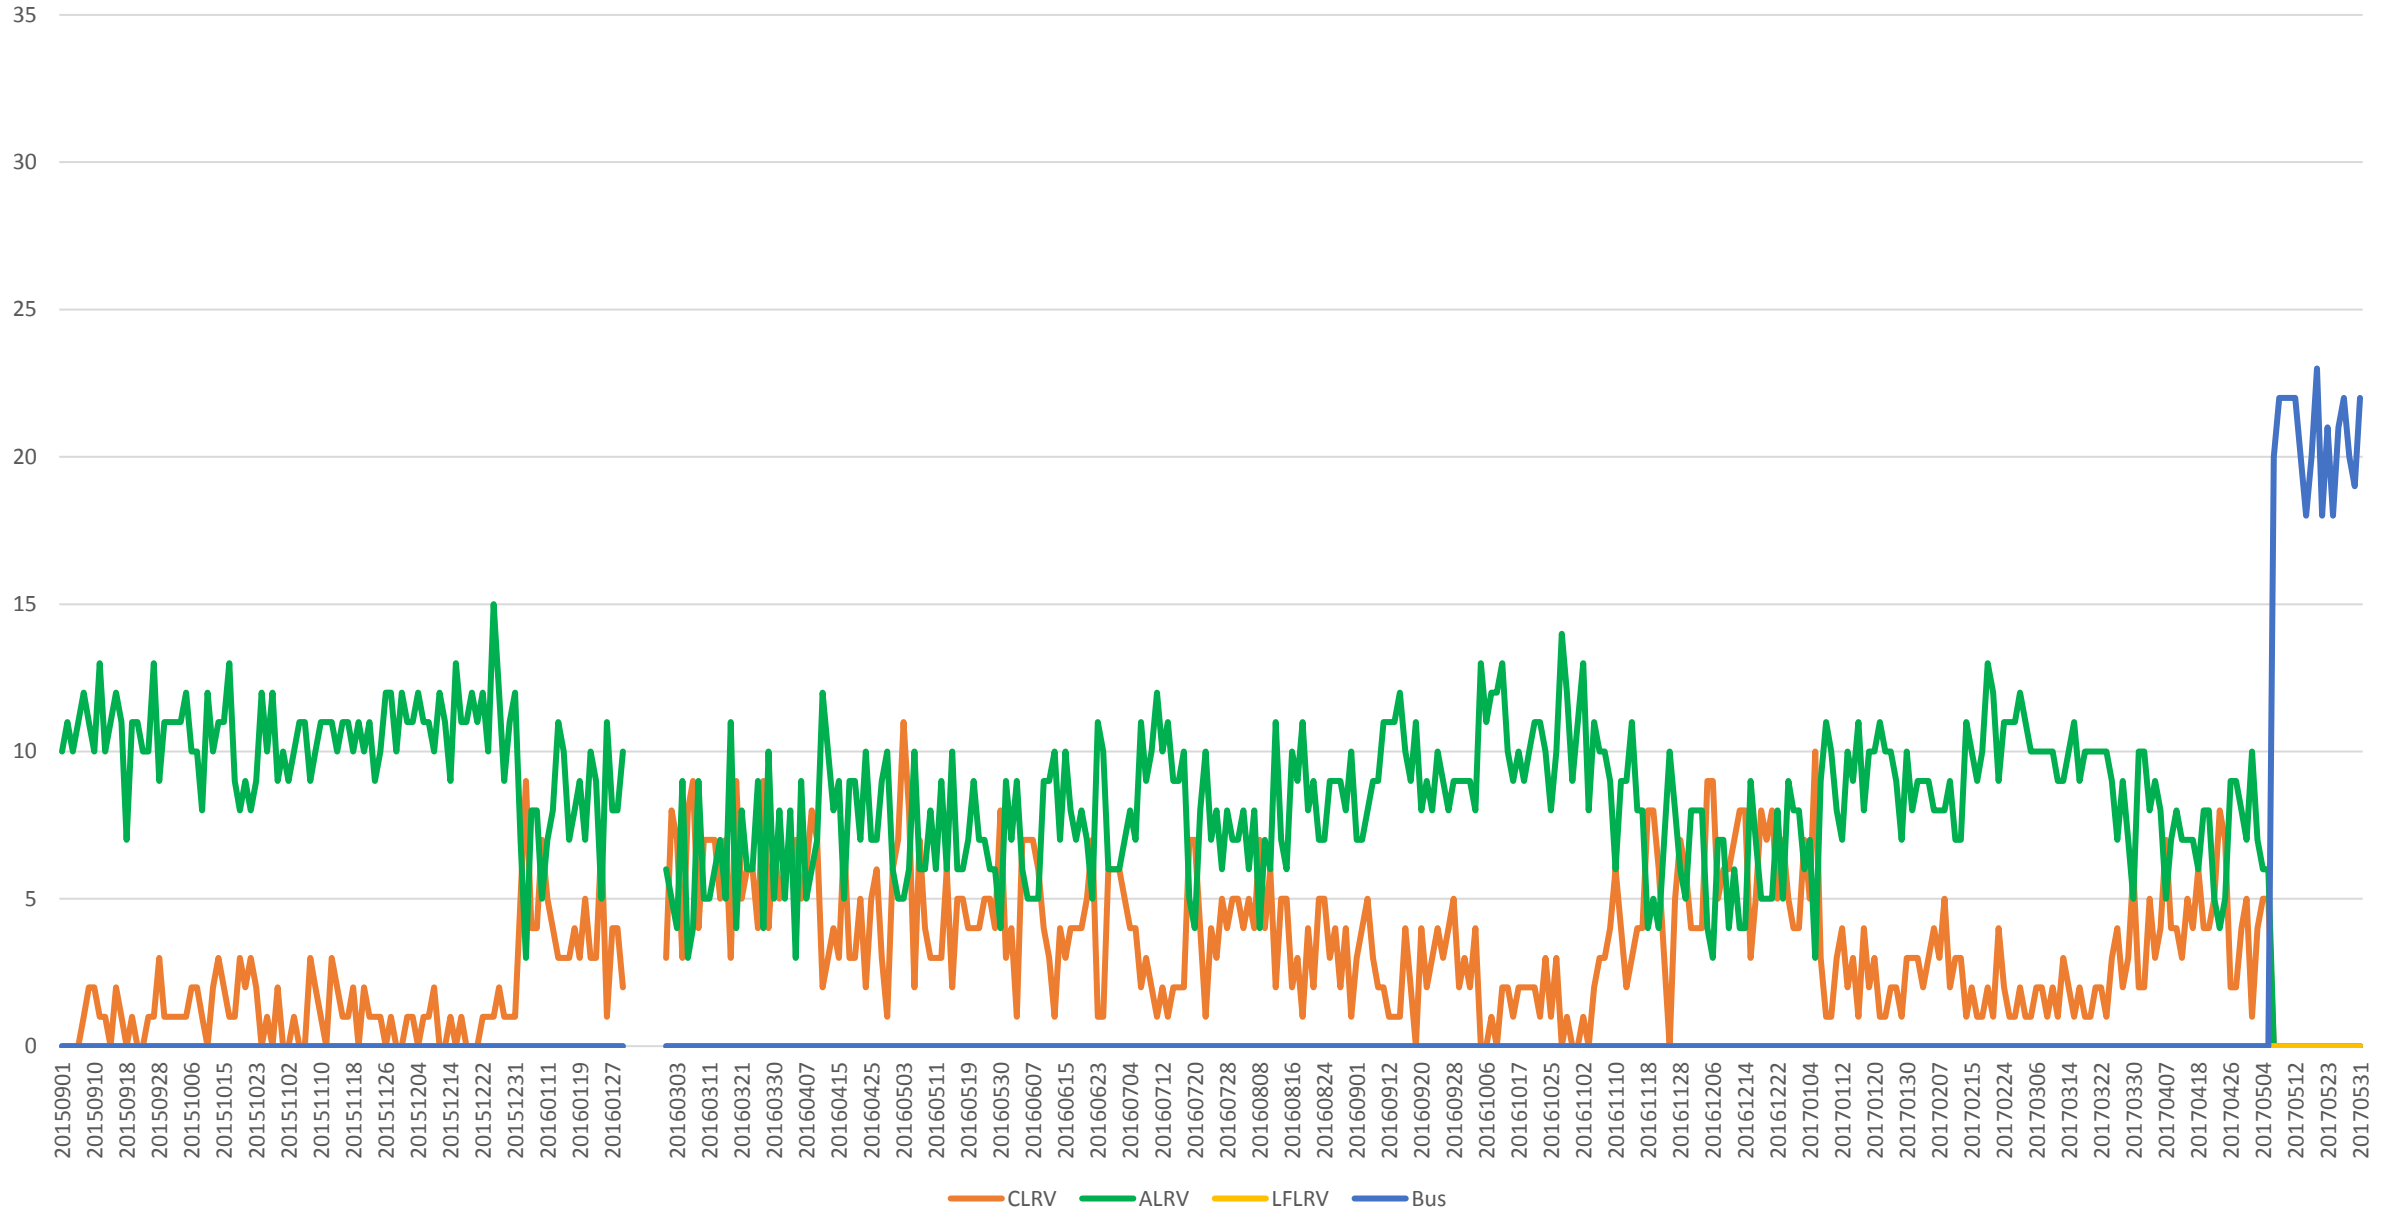

501 Queen Vehicle Counts at Lansdowne/EB 600 to 700

501 Queen Capacity at Lansdowne/EB 600 to 700

501 Queen Vehicle Counts at Lansdowne/EB 700 to 800

501 Queen Capacity at Lansdowne/EB 700 to 800

501 Queen Vehicle Counts at Lansdowne/EB 800 to 900

501 Queen Capacity at Lansdowne/EB 800 to 900

501 Queen Vehicle Counts at Lansdowne/EB 900 to 1000

501 Queen Capacity at Lansdowne/EB 900 to 1000

501 Queen Total Capacity at Lansdowne/EB from 600 to 1000