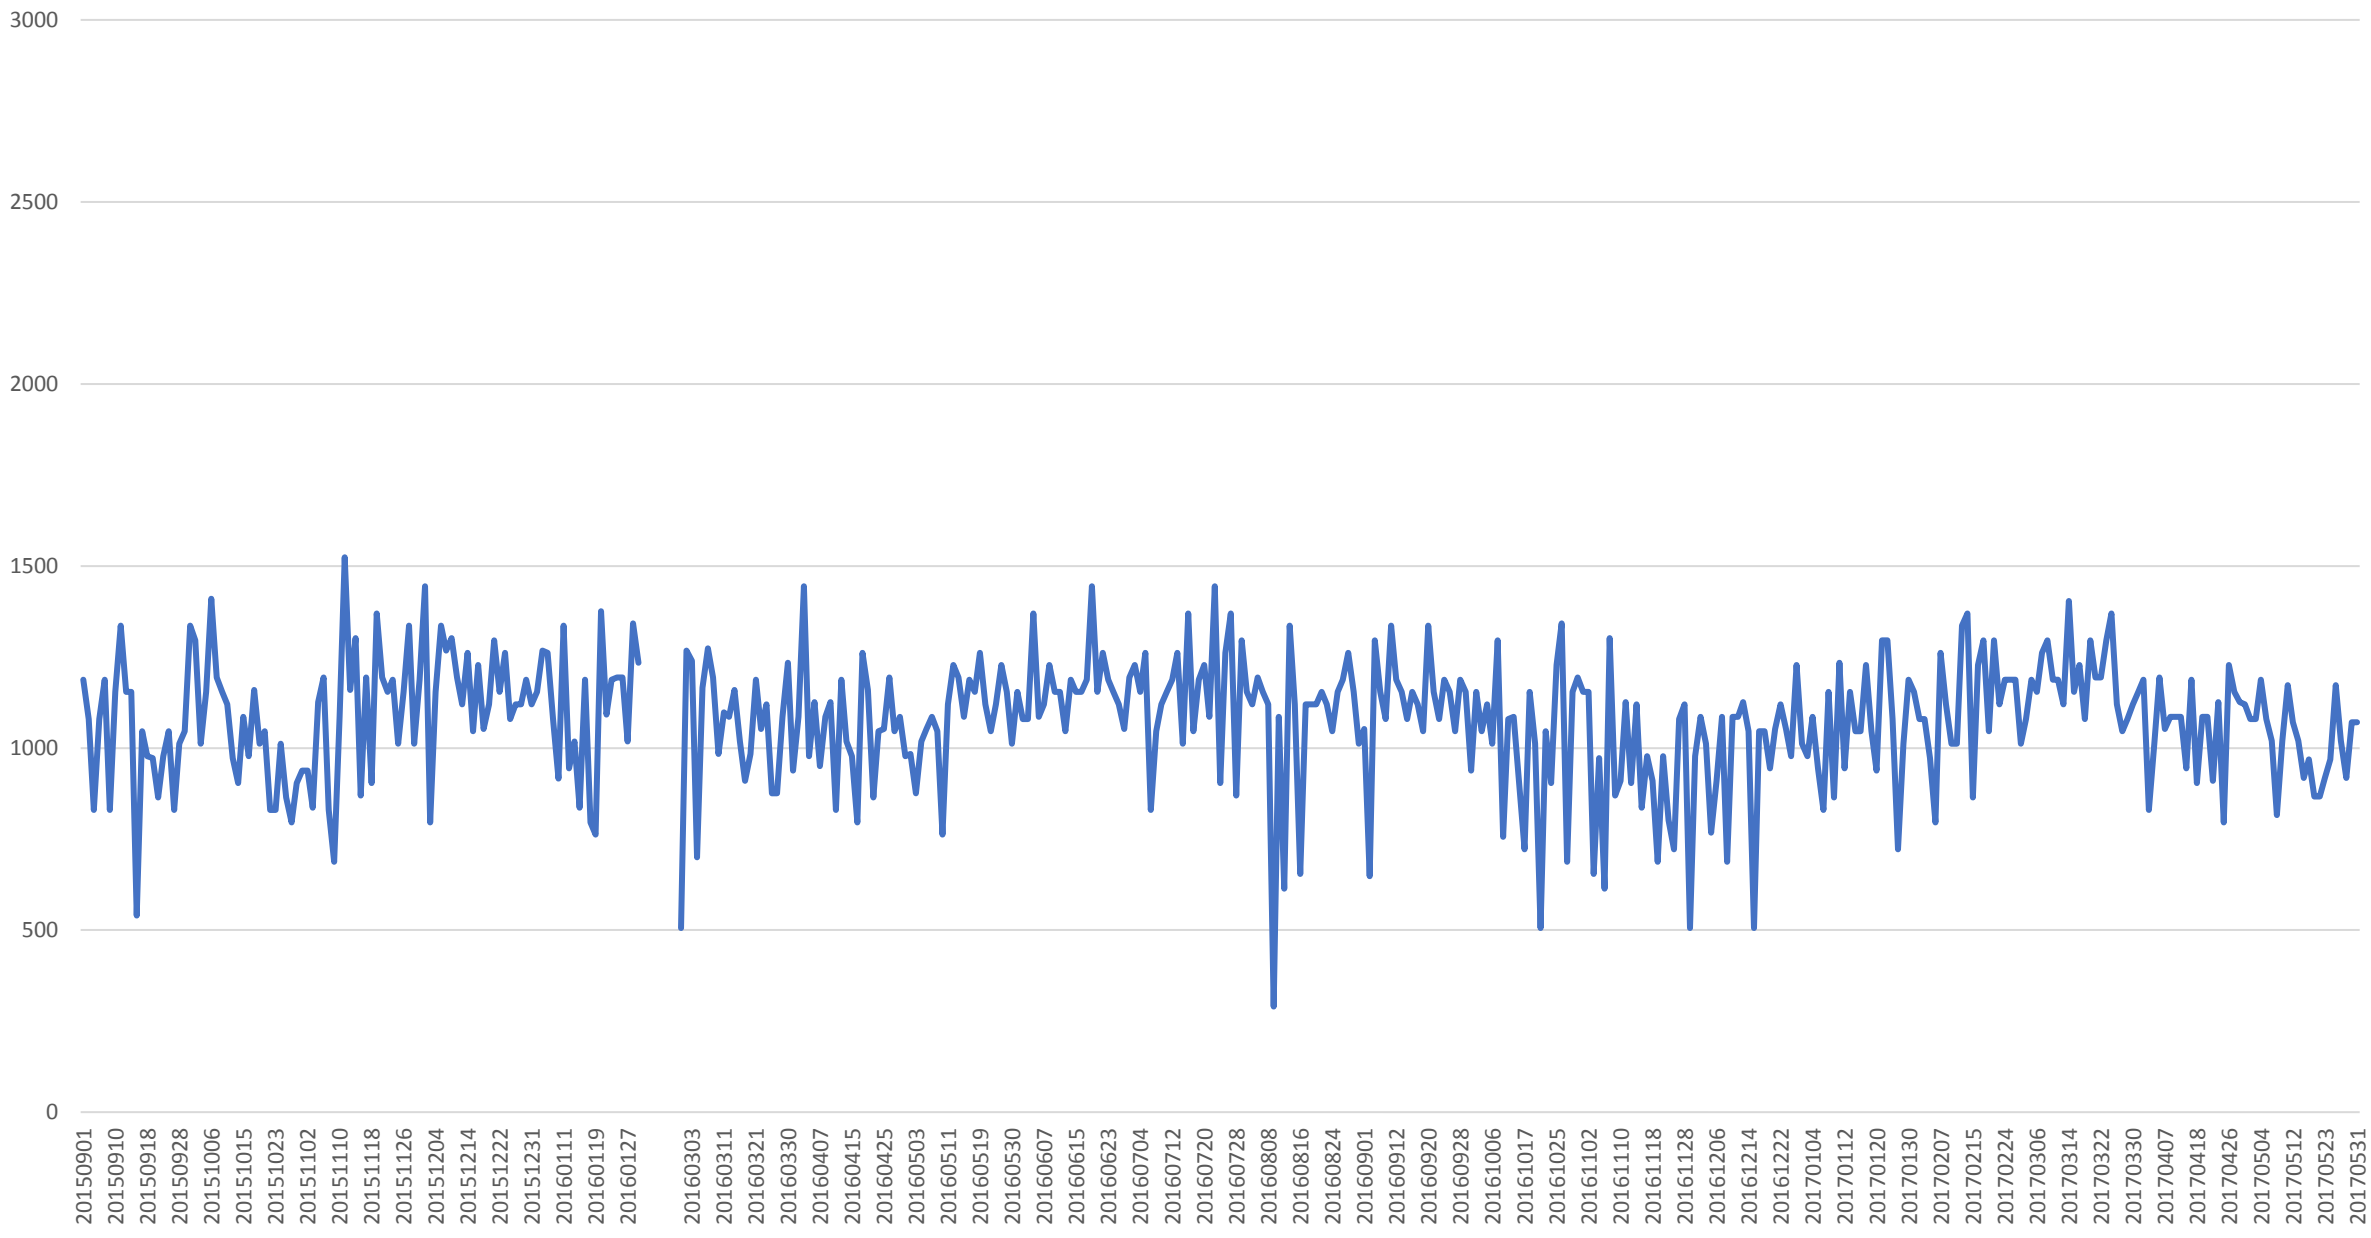

501 Queen Vehicle Counts at Lansdowne/EB 600 to 700

501 Queen Capacity at Lansdowne/EB 600 to 700

501 Queen Vehicle Counts at Lansdowne/EB 700 to 800

501 Queen Capacity at Lansdowne/EB 700 to 800

501 Queen Vehicle Counts at Lansdowne/EB 800 to 900

501 Queen Capacity at Lansdowne/EB 800 to 900

501 Queen Vehicle Counts at Lansdowne/EB 900 to 1000

501 Queen Capacity at Lansdowne/EB 900 to 1000

501 Queen Total Capacity at Lansdowne/EB from 600 to 1000