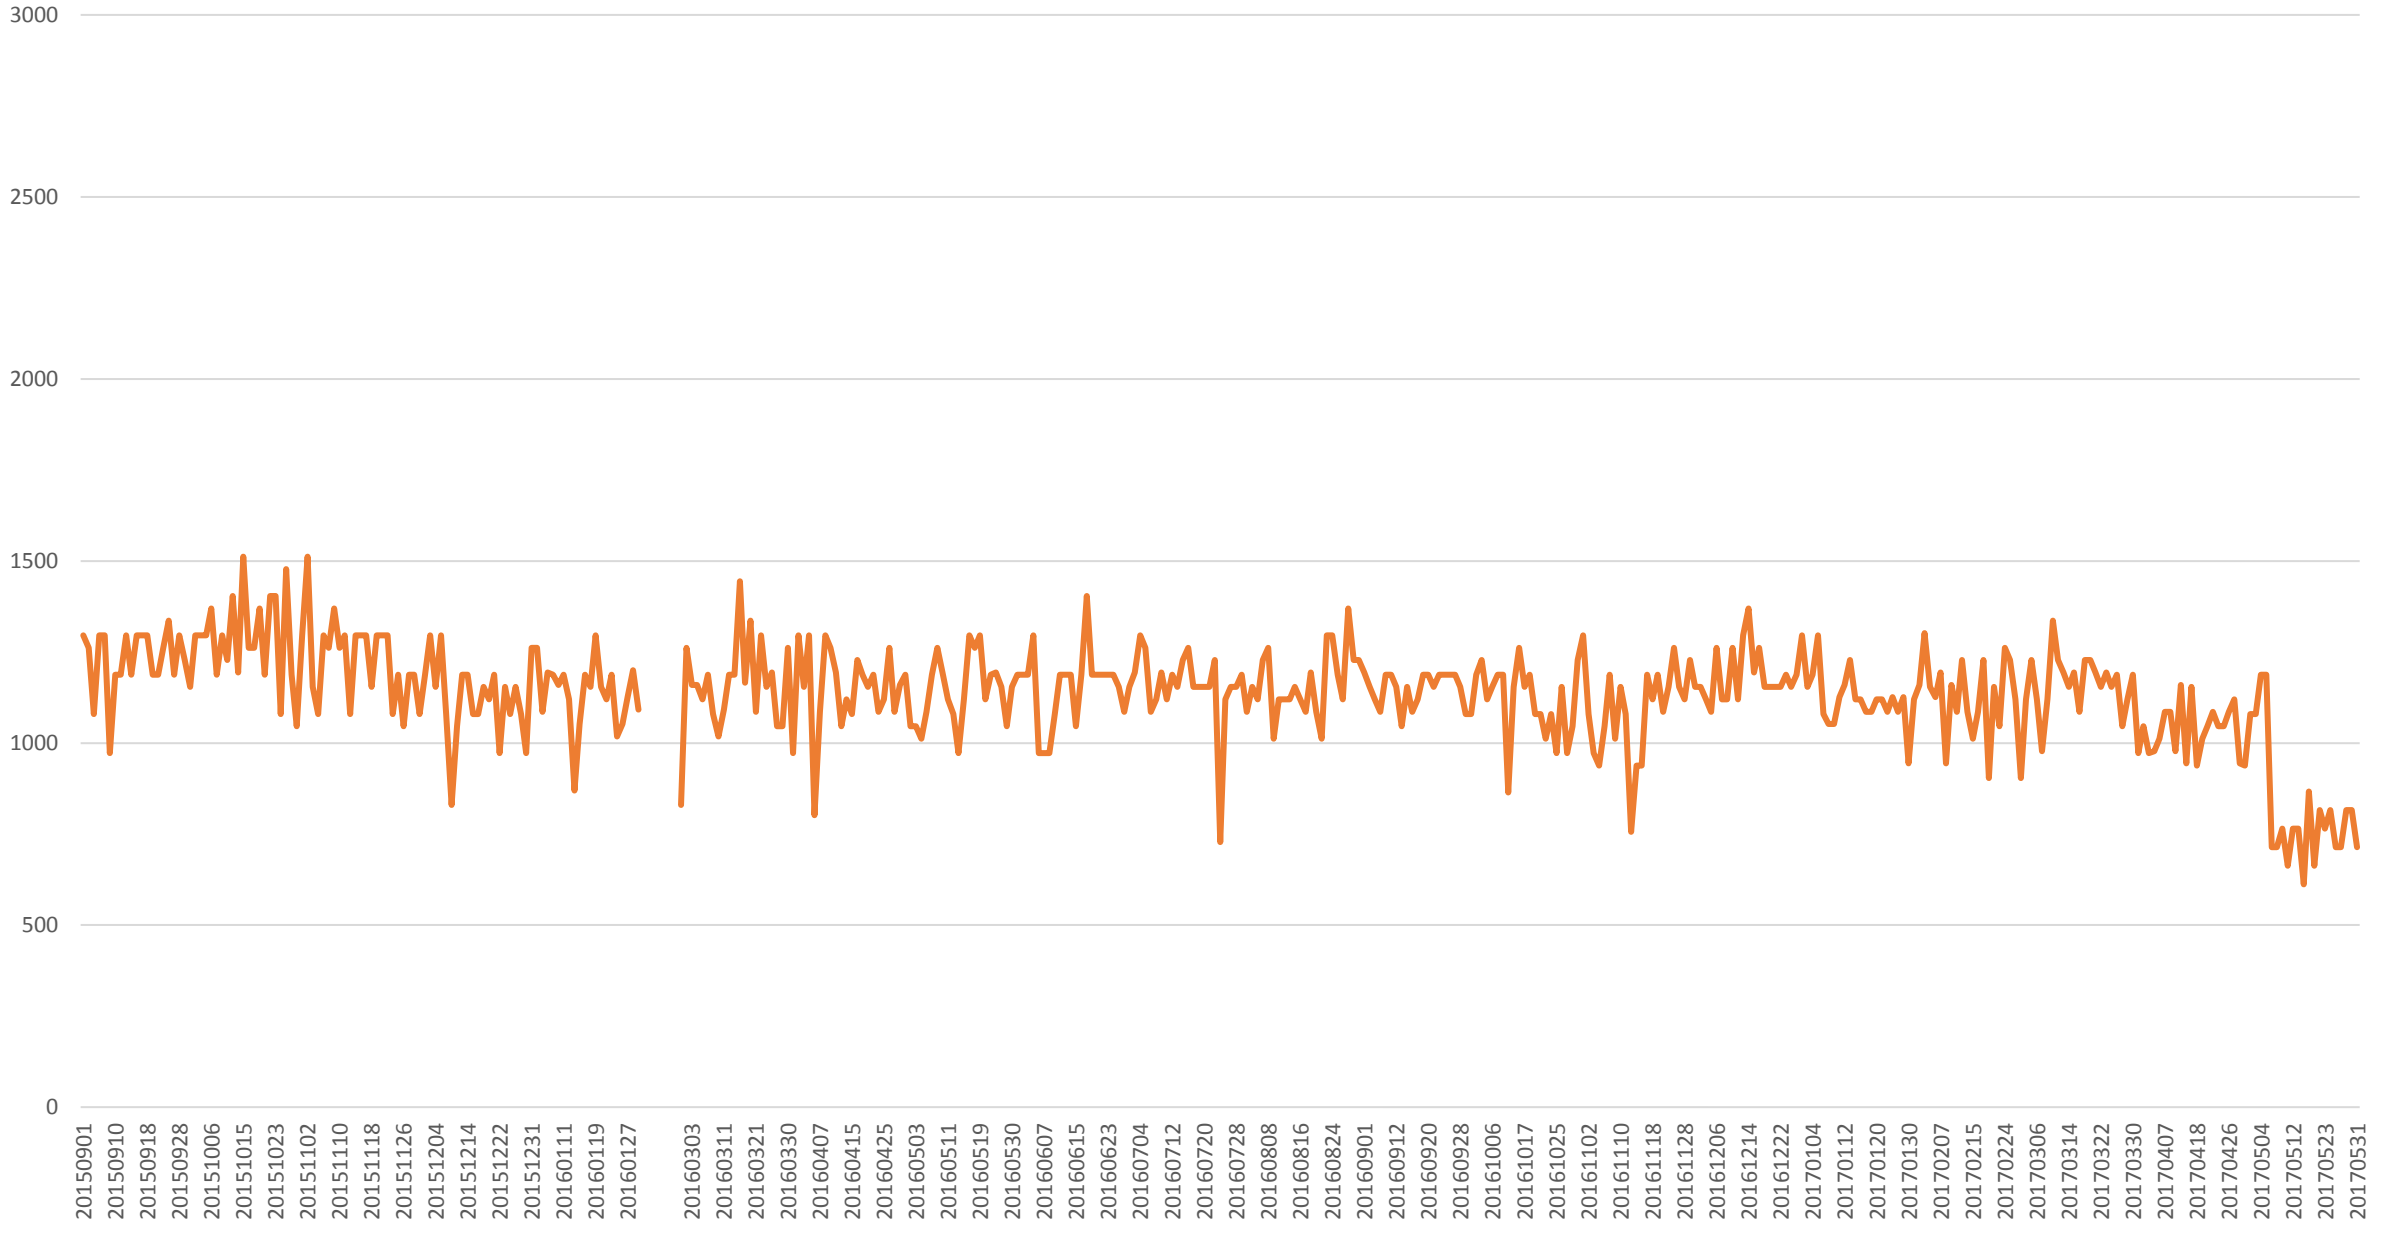

501 Queen Vehicle Counts at Lansdowne/EB 600 to 700

501 Queen Capacity at Lansdowne/EB 600 to 700

501 Queen Vehicle Counts at Lansdowne/EB 700 to 800

501 Queen Capacity at Lansdowne/EB 700 to 800

501 Queen Vehicle Counts at Lansdowne/EB 800 to 900

501 Queen Capacity at Lansdowne/EB 800 to 900

501 Queen Vehicle Counts at Lansdowne/EB 900 to 1000

501 Queen Capacity at Lansdowne/EB 900 to 1000

501 Queen Total Capacity at Lansdowne/EB from 600 to 1000