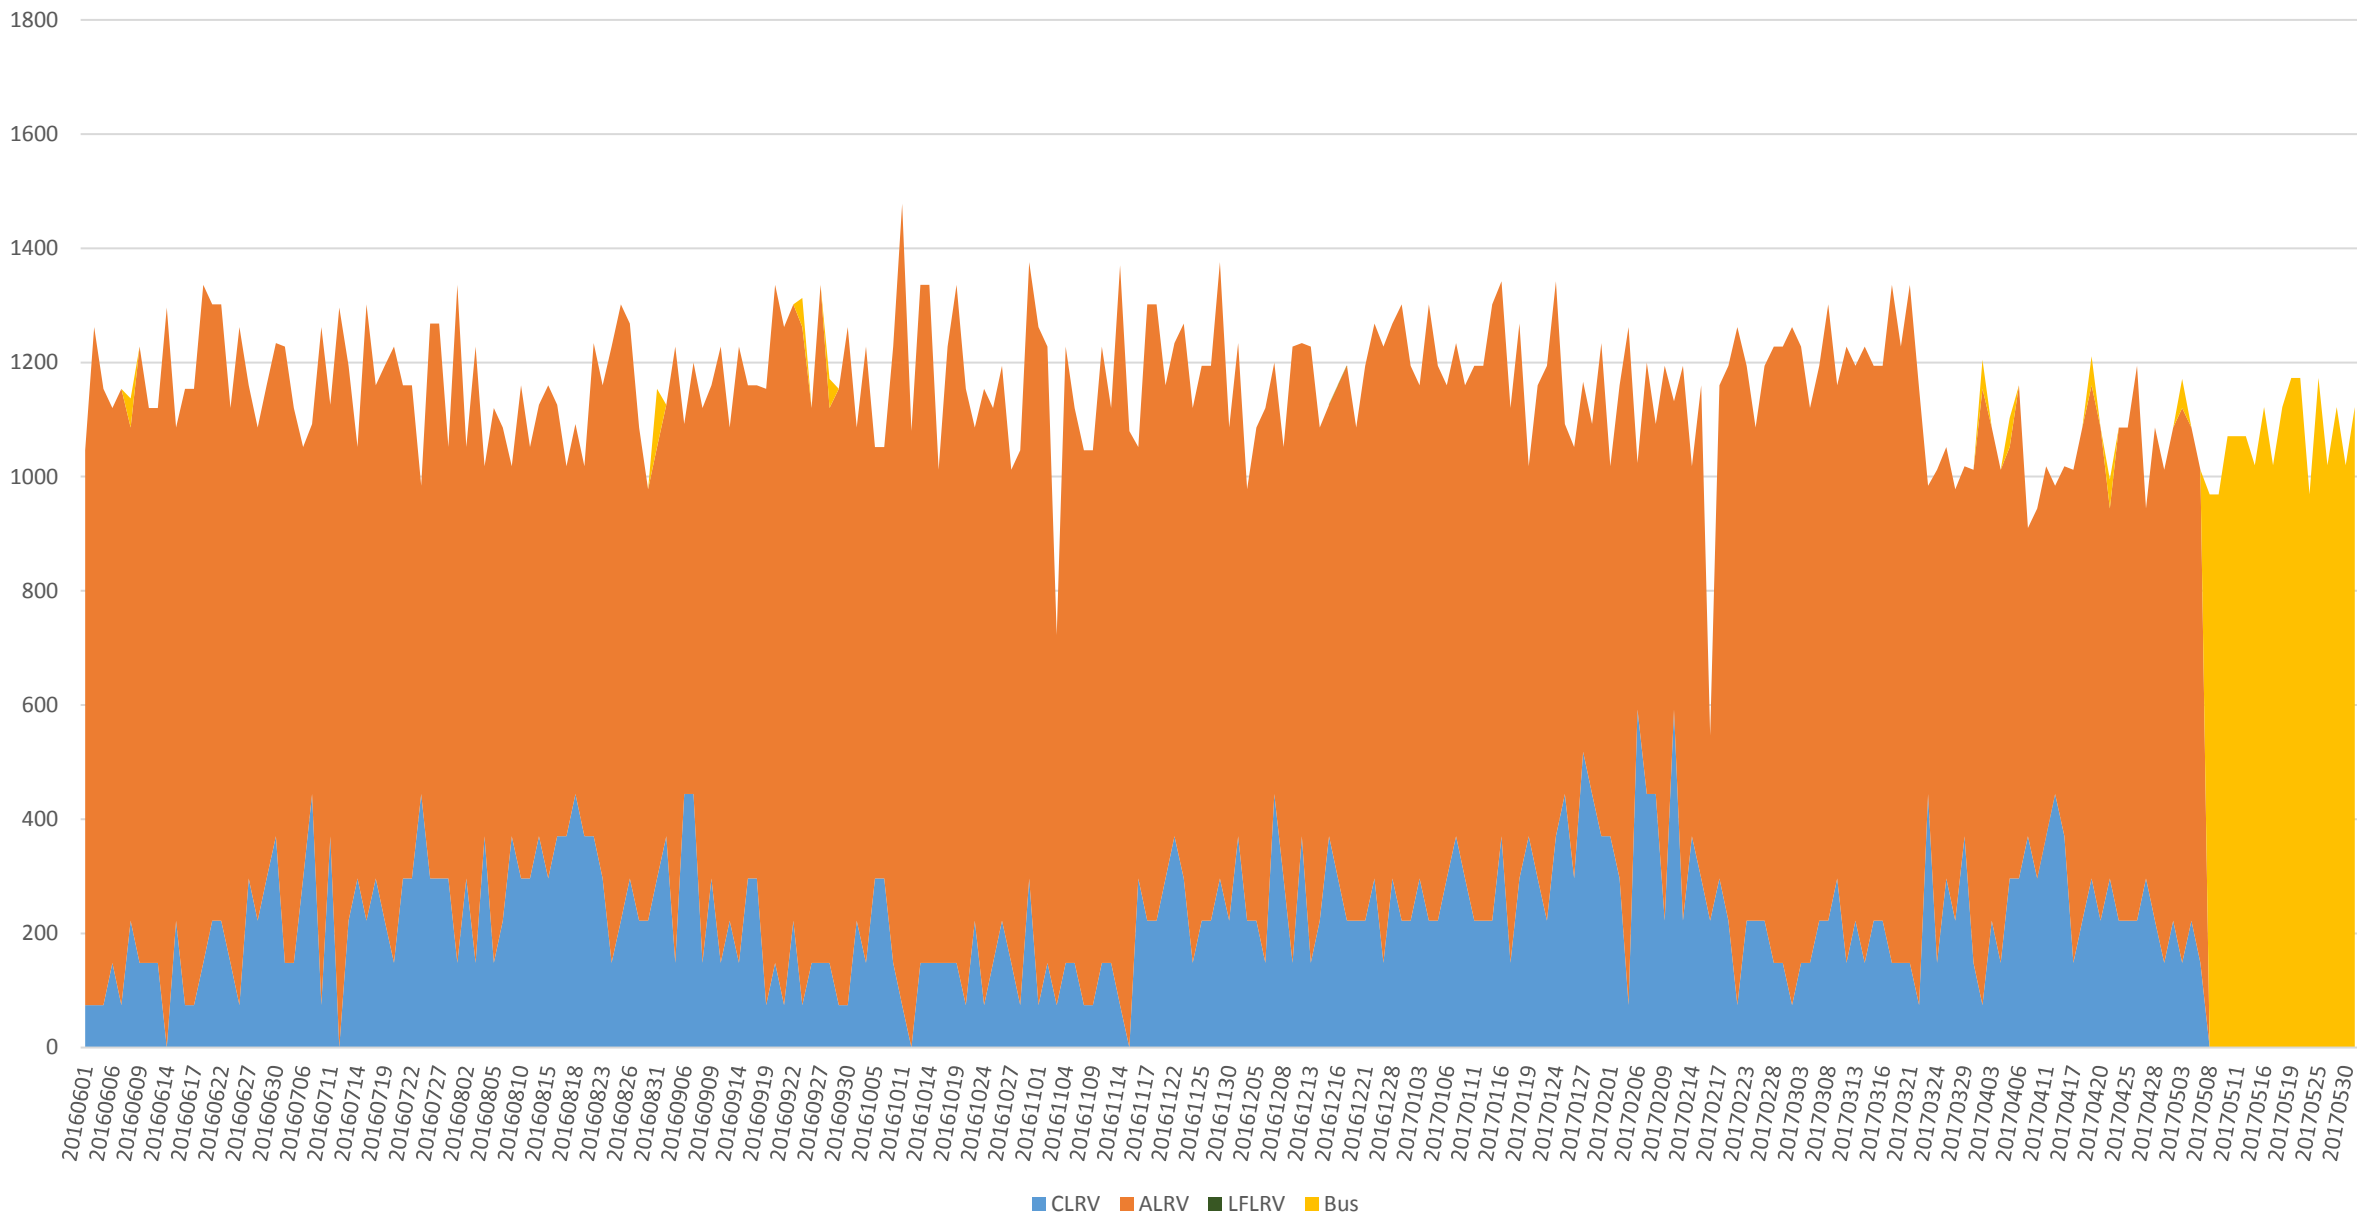

501 Queen Capacity at Greenwood/WB 600 to 700

501 Queen Capacity at Greenwood/WB 700 to 800

501 Queen Capacity at Greenwood/WB 800 to 900

501 Queen Capacity at Greenwood/WB 900 to 1000

501 Queen Total Capacity at Greenwood/WB from 600 to 1000