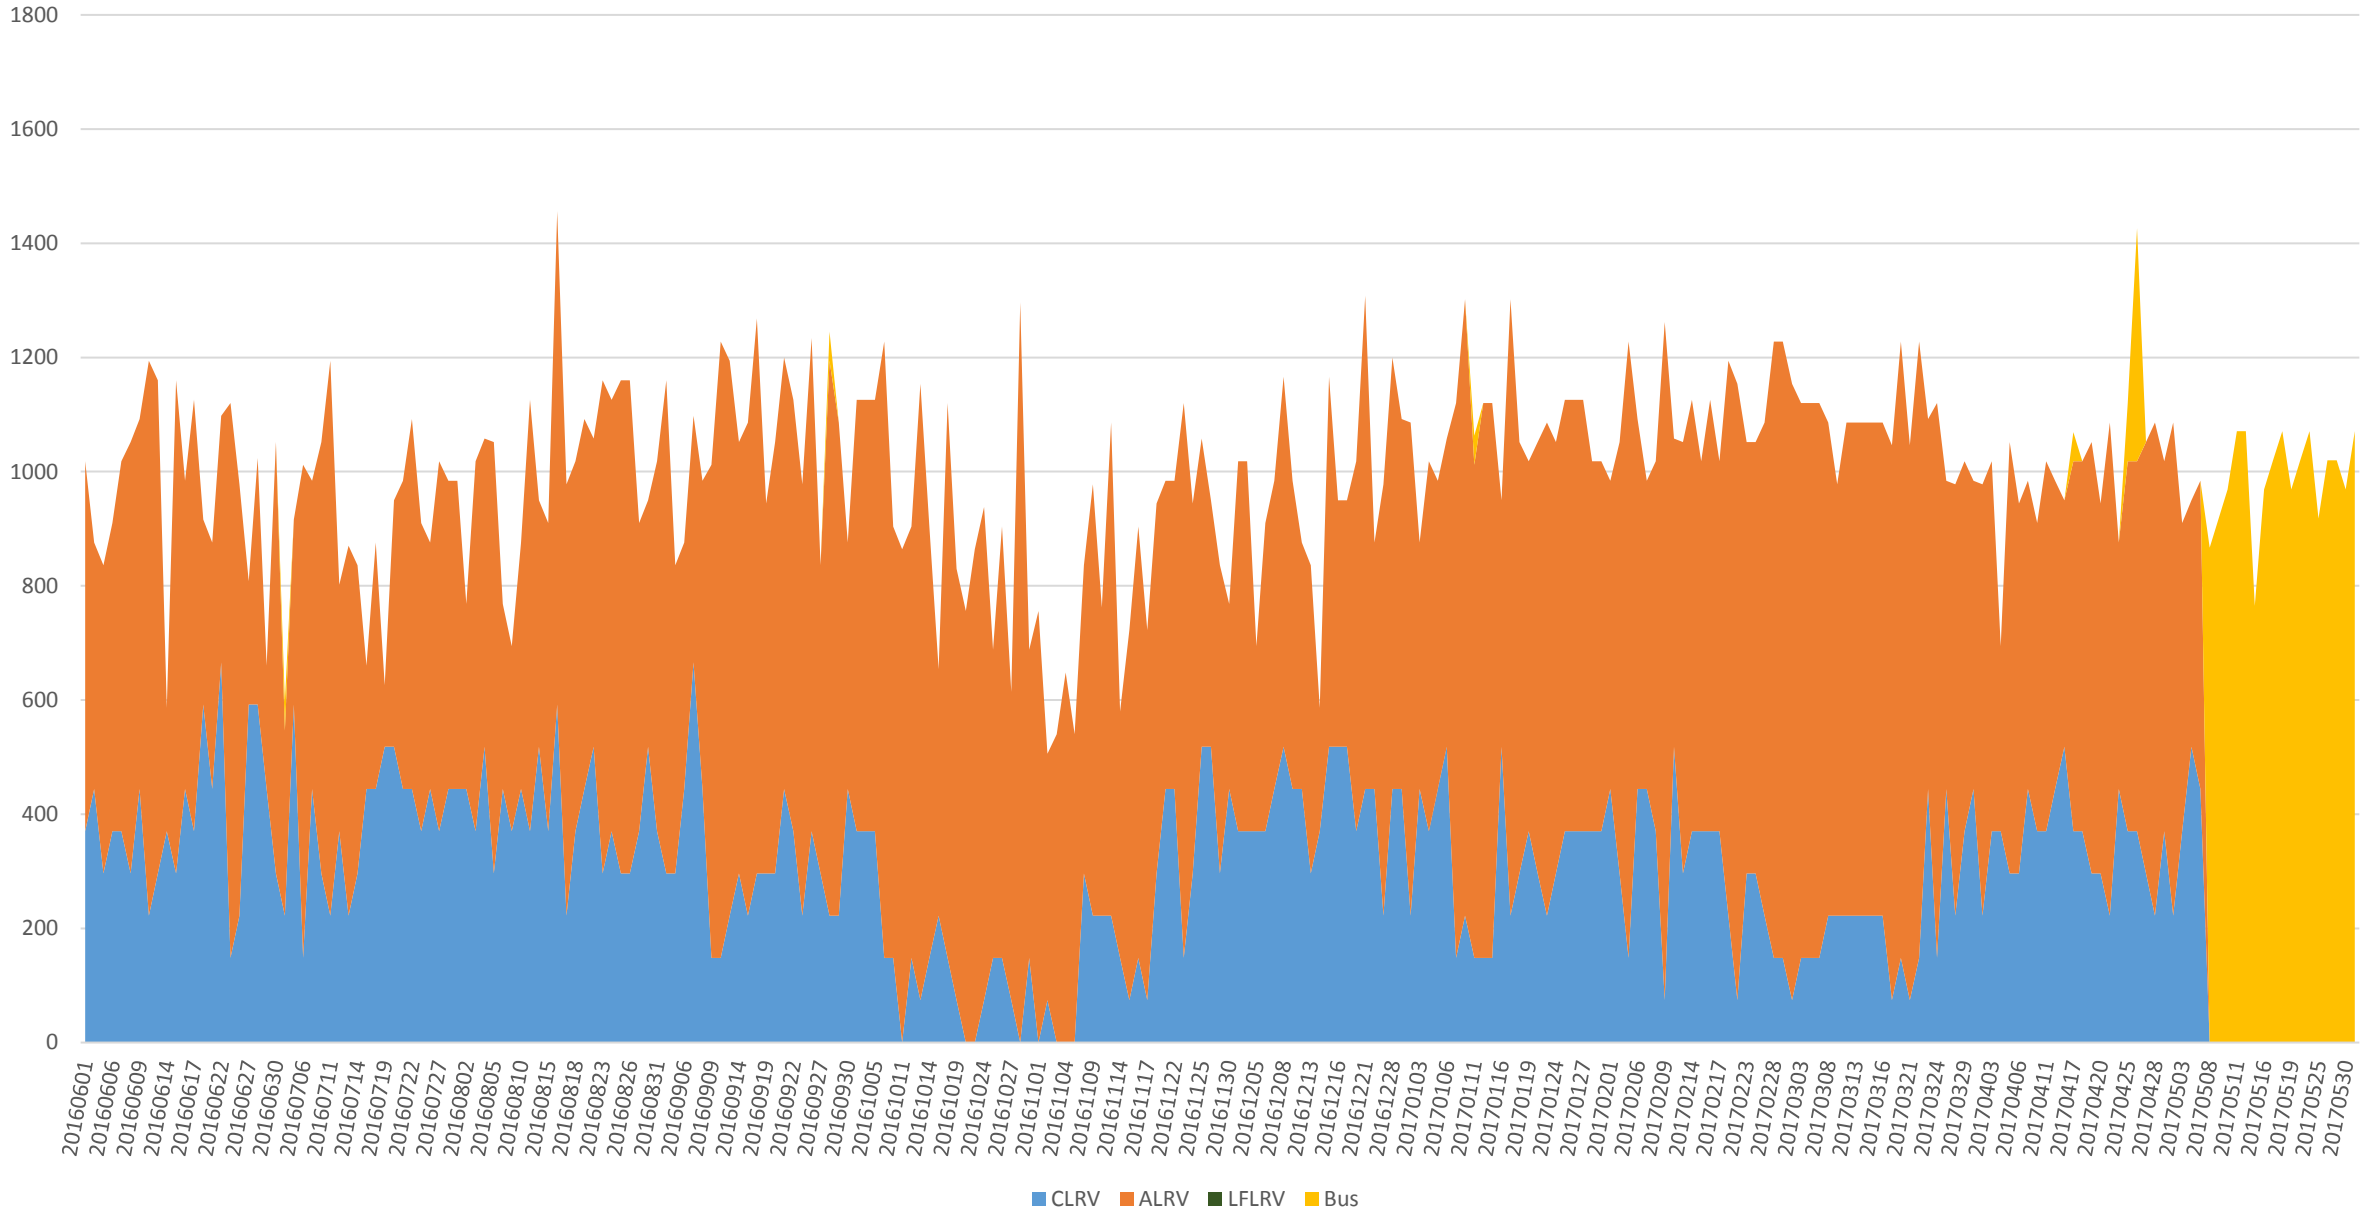

501 Queen Capacity at Greenwood/WB 600 to 700

501 Queen Capacity at Greenwood/WB 700 to 800

501 Queen Capacity at Greenwood/WB 800 to 900

501 Queen Capacity at Greenwood/WB 900 to 1000

501 Queen Total Capacity at Greenwood/WB from 600 to 1000