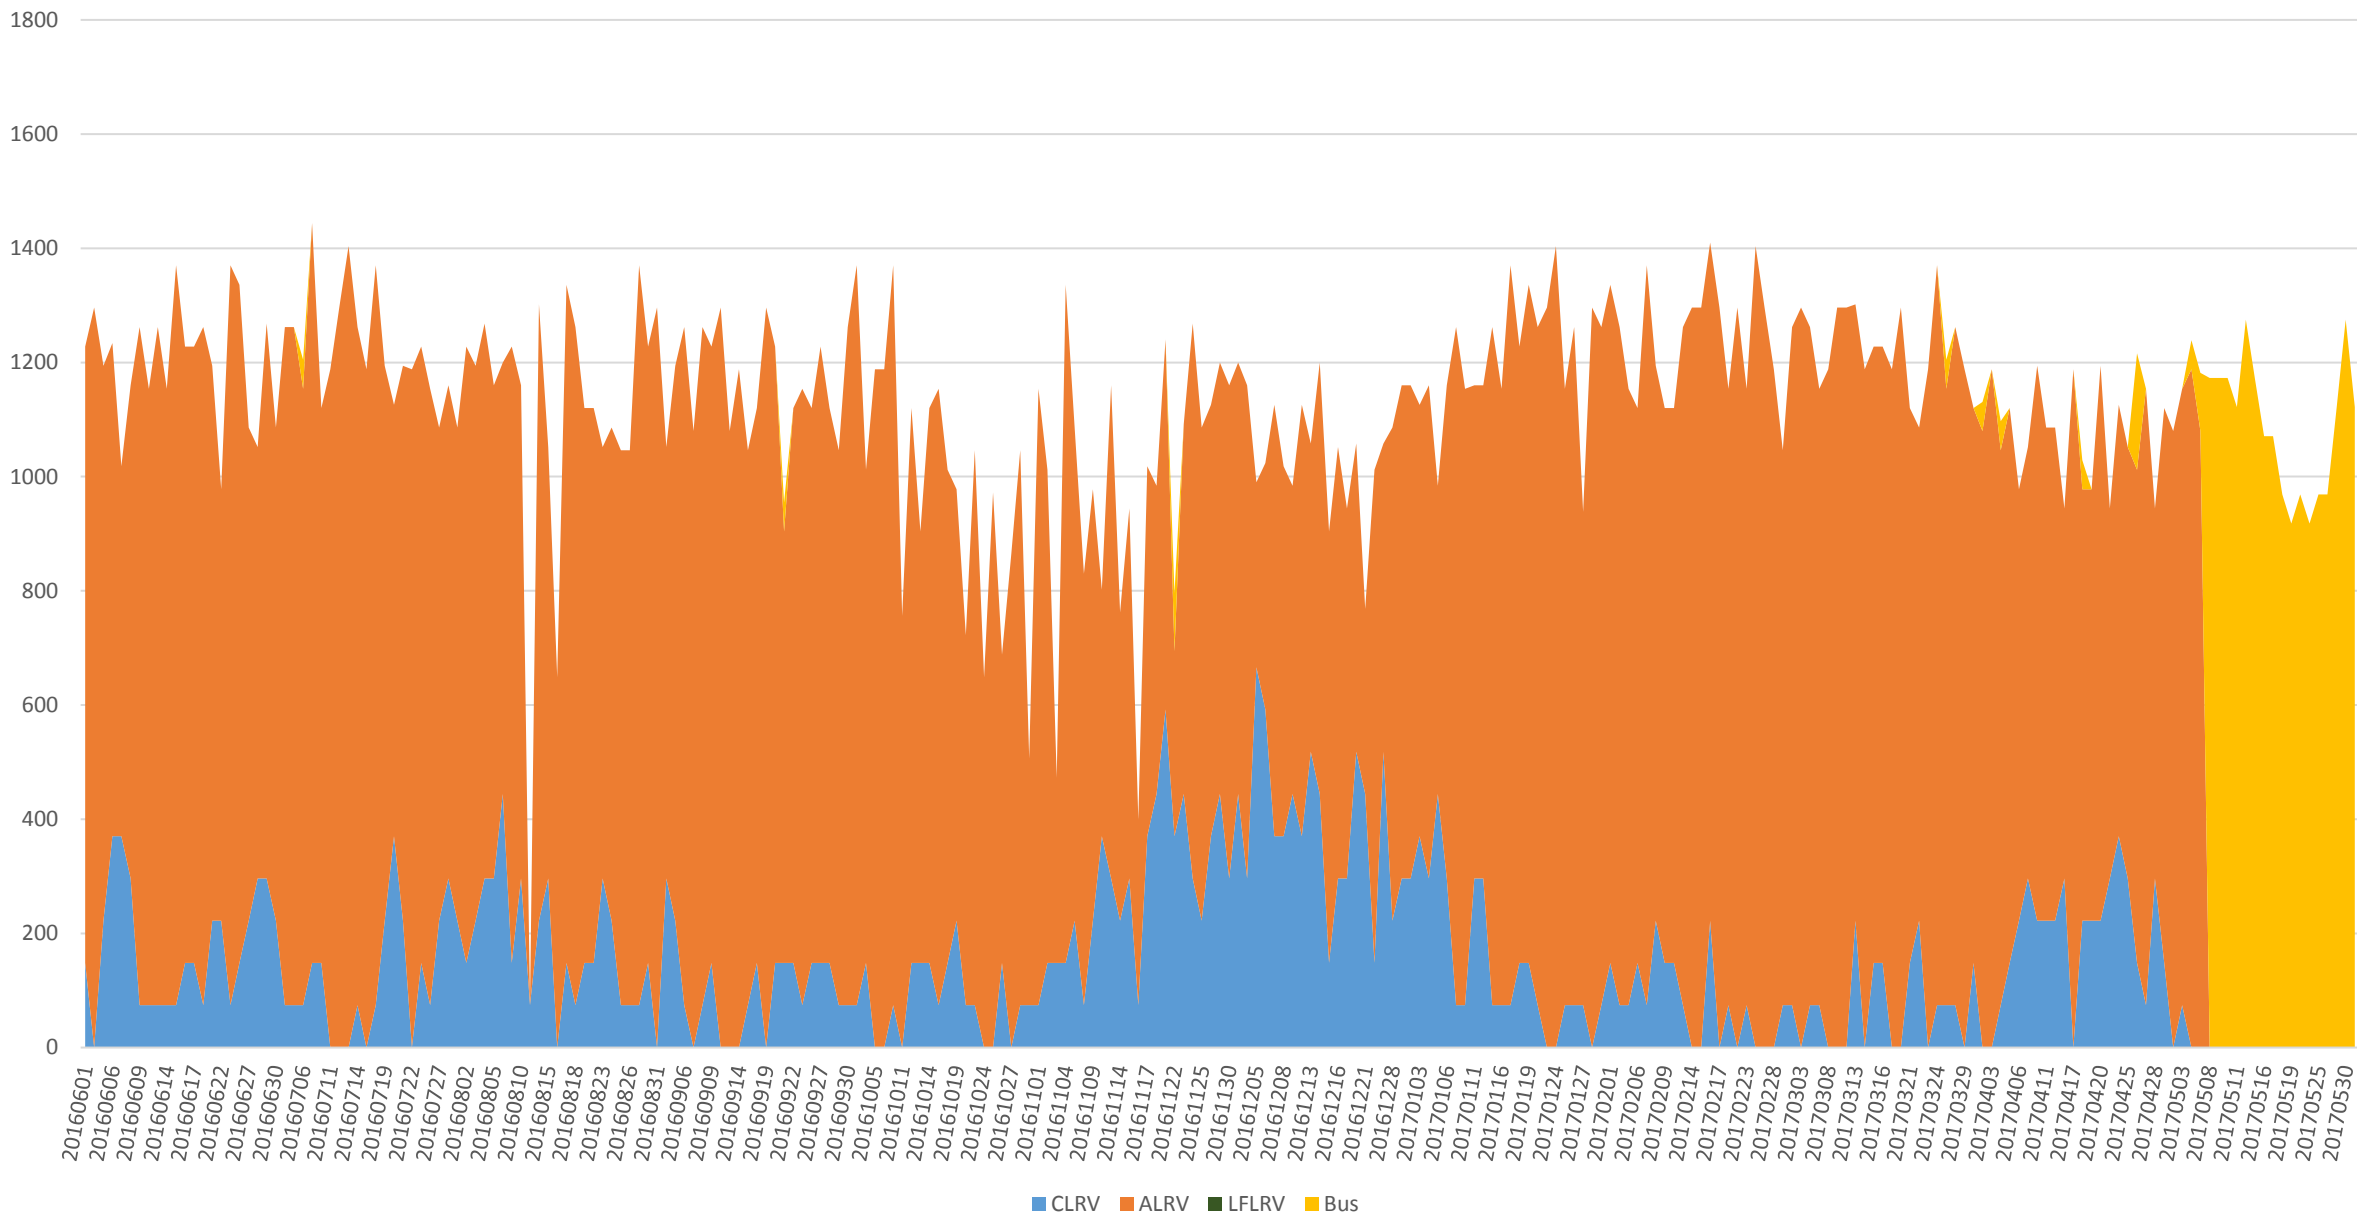

501 Queen Capacity at Greenwood/WB 600 to 700

501 Queen Capacity at Greenwood/WB 700 to 800

501 Queen Capacity at Greenwood/WB 800 to 900

501 Queen Capacity at Greenwood/WB 900 to 1000

501 Queen Total Capacity at Greenwood/WB from 600 to 1000