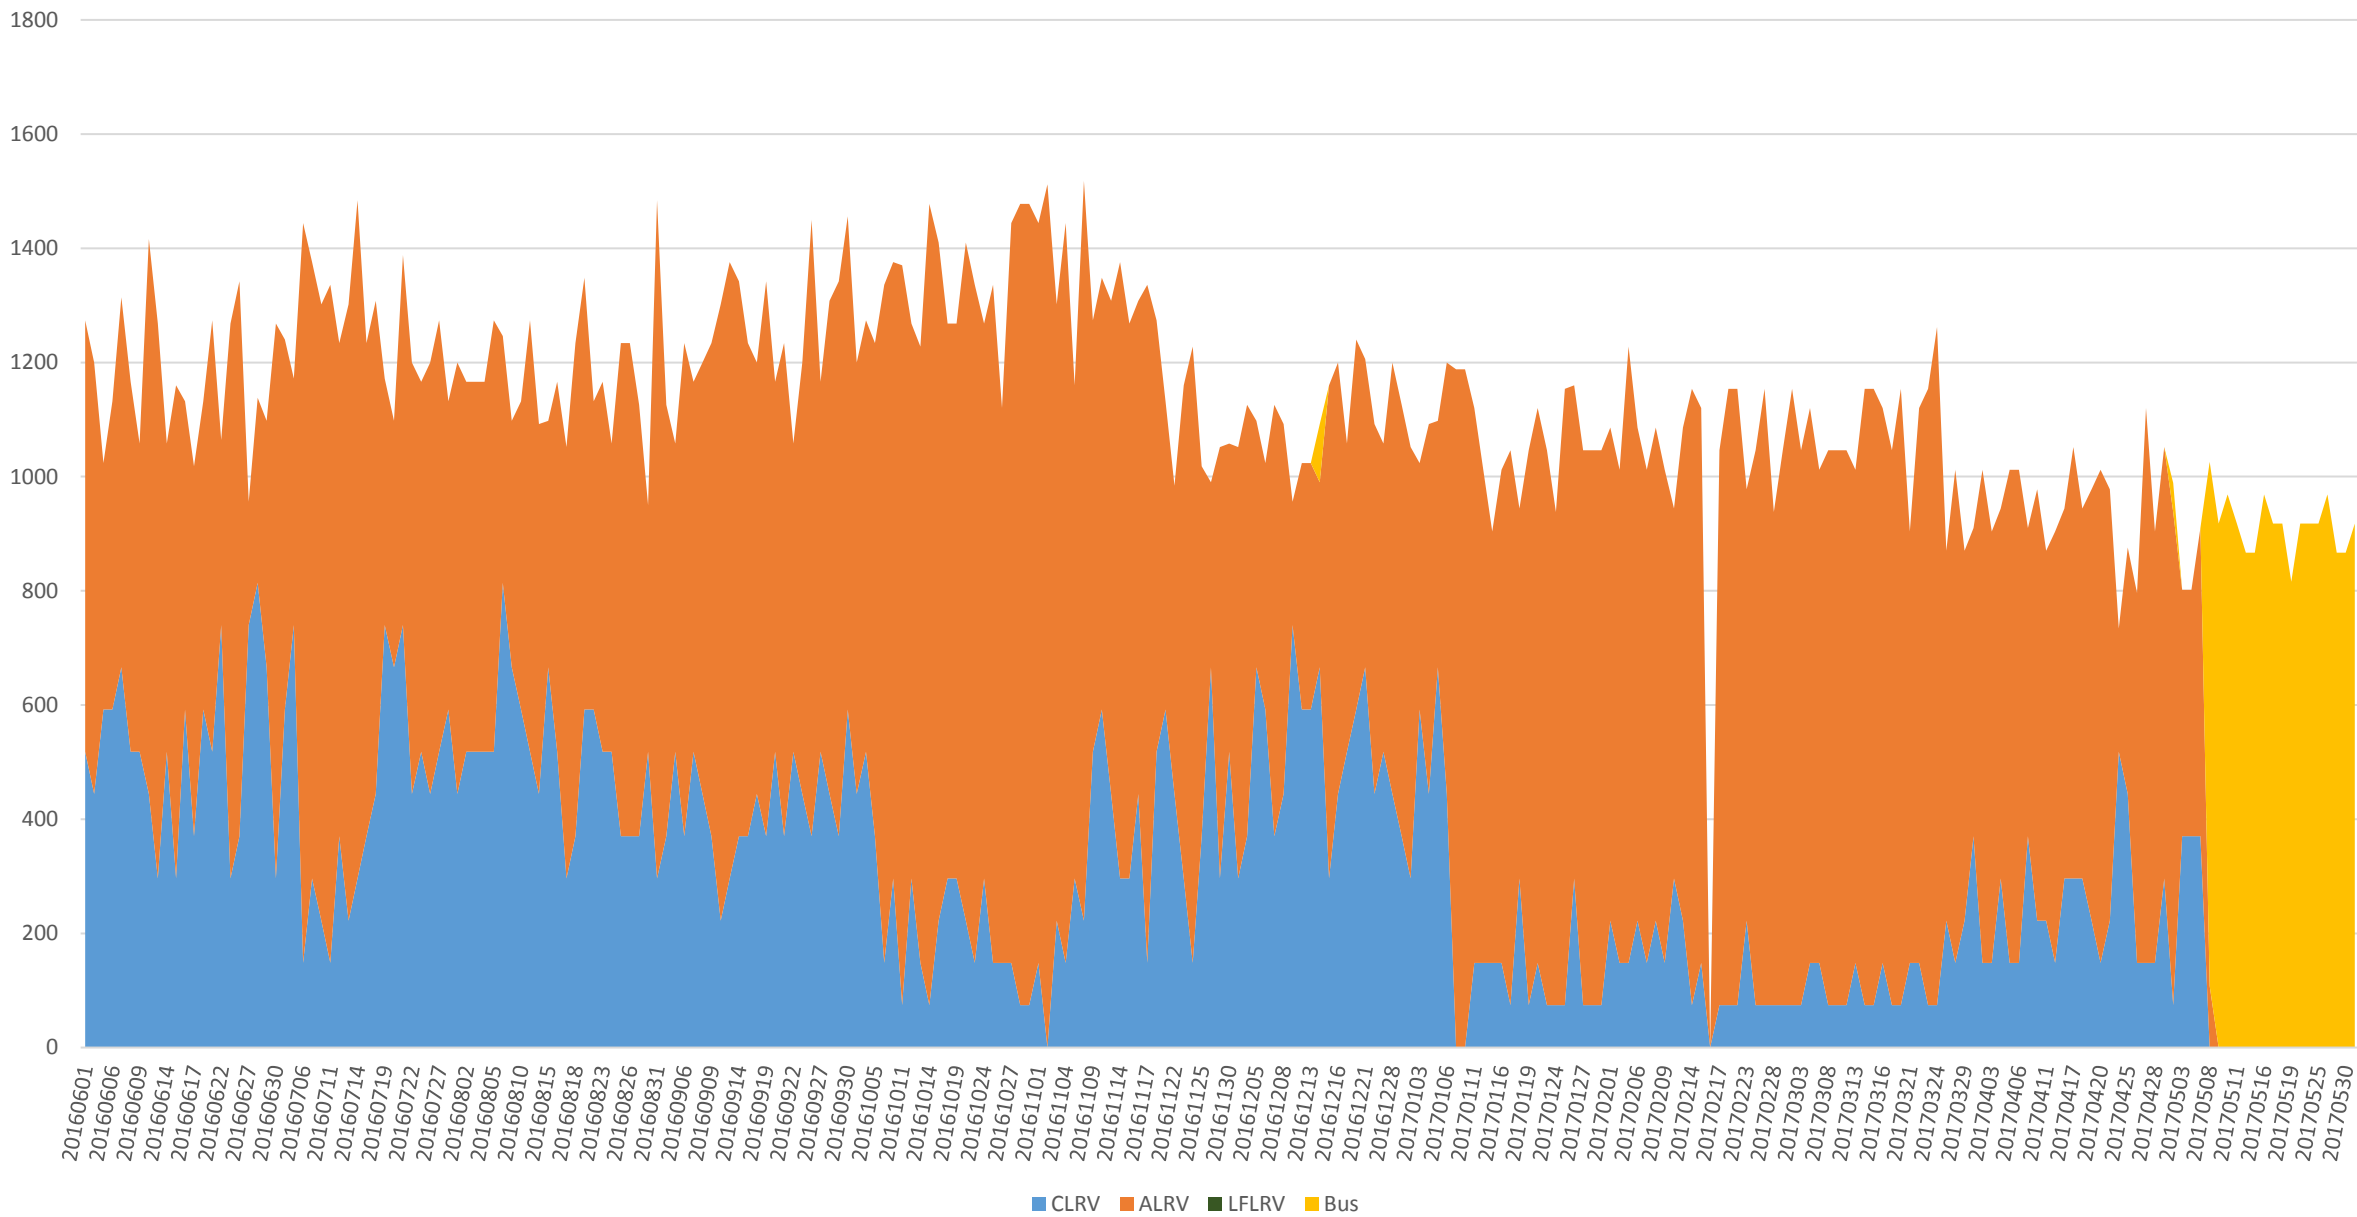

501 Queen Capacity at Greenwood/WB 600 to 700

501 Queen Capacity at Greenwood/WB 700 to 800

501 Queen Capacity at Greenwood/WB 800 to 900

501 Queen Capacity at Greenwood/WB 900 to 1000

501 Queen Total Capacity at Greenwood/WB from 600 to 1000