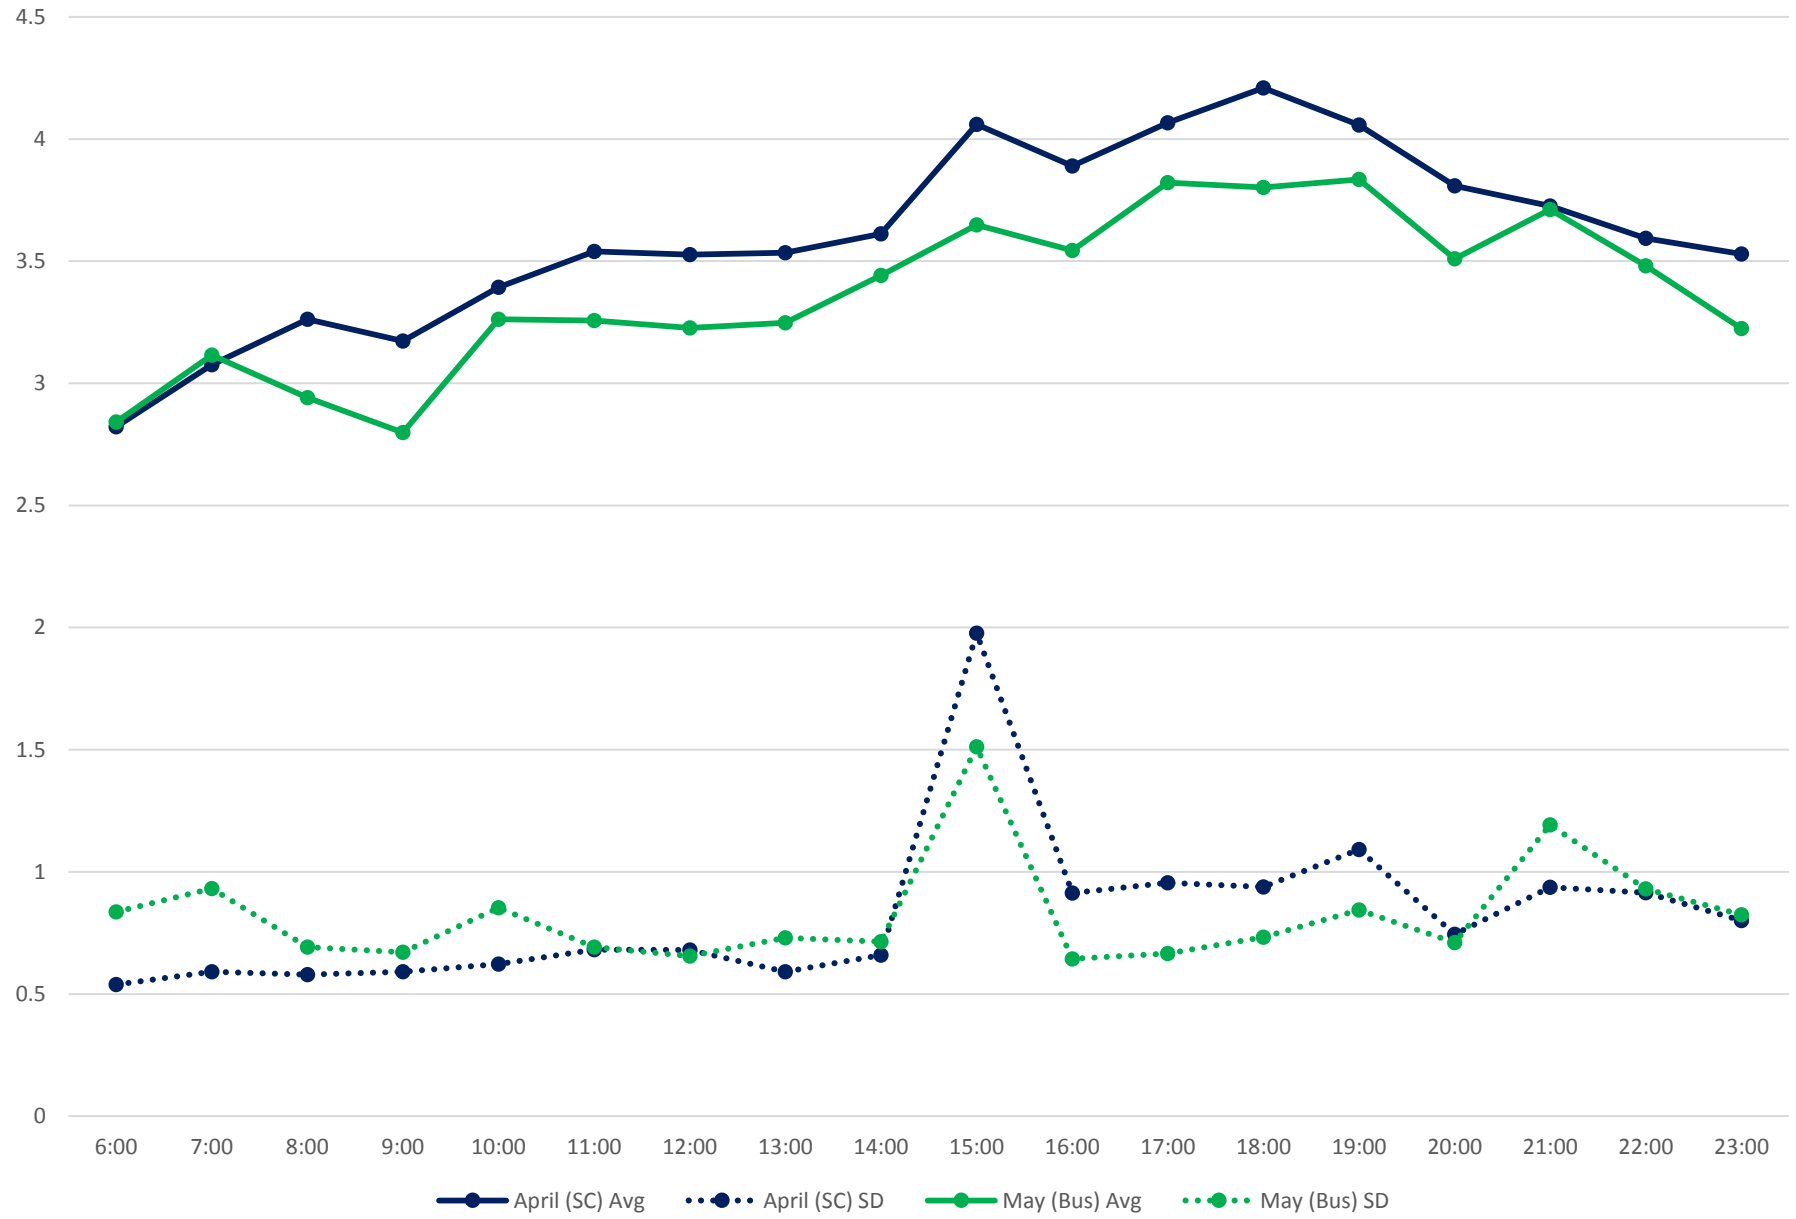

501 Queen Link Times From Yonge St. To University Ave. Westbound April/May 2017

501 Queen Link Times From Yonge St. To Bathurst St. Westbound April/May 2017

501 Queen Link Times From University Ave. To John St. Westbound April/May 2017

501 Queen Link Times From University Ave. To Dufferin St. Westbound April/May 2017

501 Queen Link Times From John St. To Spadina Ave. Westbound April/May 2017

501 Queen Link Times From Spadina Ave. To Bathurst St. Westbound April/May 2017

501 Queen Link Times From Bathurst St. To Ossington Ave. Westbound April/May 2017

501 Queen Link Times From Bathurst St. To Roncesvalles Ave. Westbound April/May 2017

501 Queen Link Times From Ossington Ave. To Dufferin St. Westbound April/May 2017

501 Queen Link Times From Dufferin St. To Lansdowne Ave. Westbound April/May 2017

501 Queen Link Times From Lansdowne Ave. To Roncesvalles Ave. Westbound April/May 2017

501 Queen Link Times From Lakeshore Humber To Long Branch Loop Westbound April/May 2017