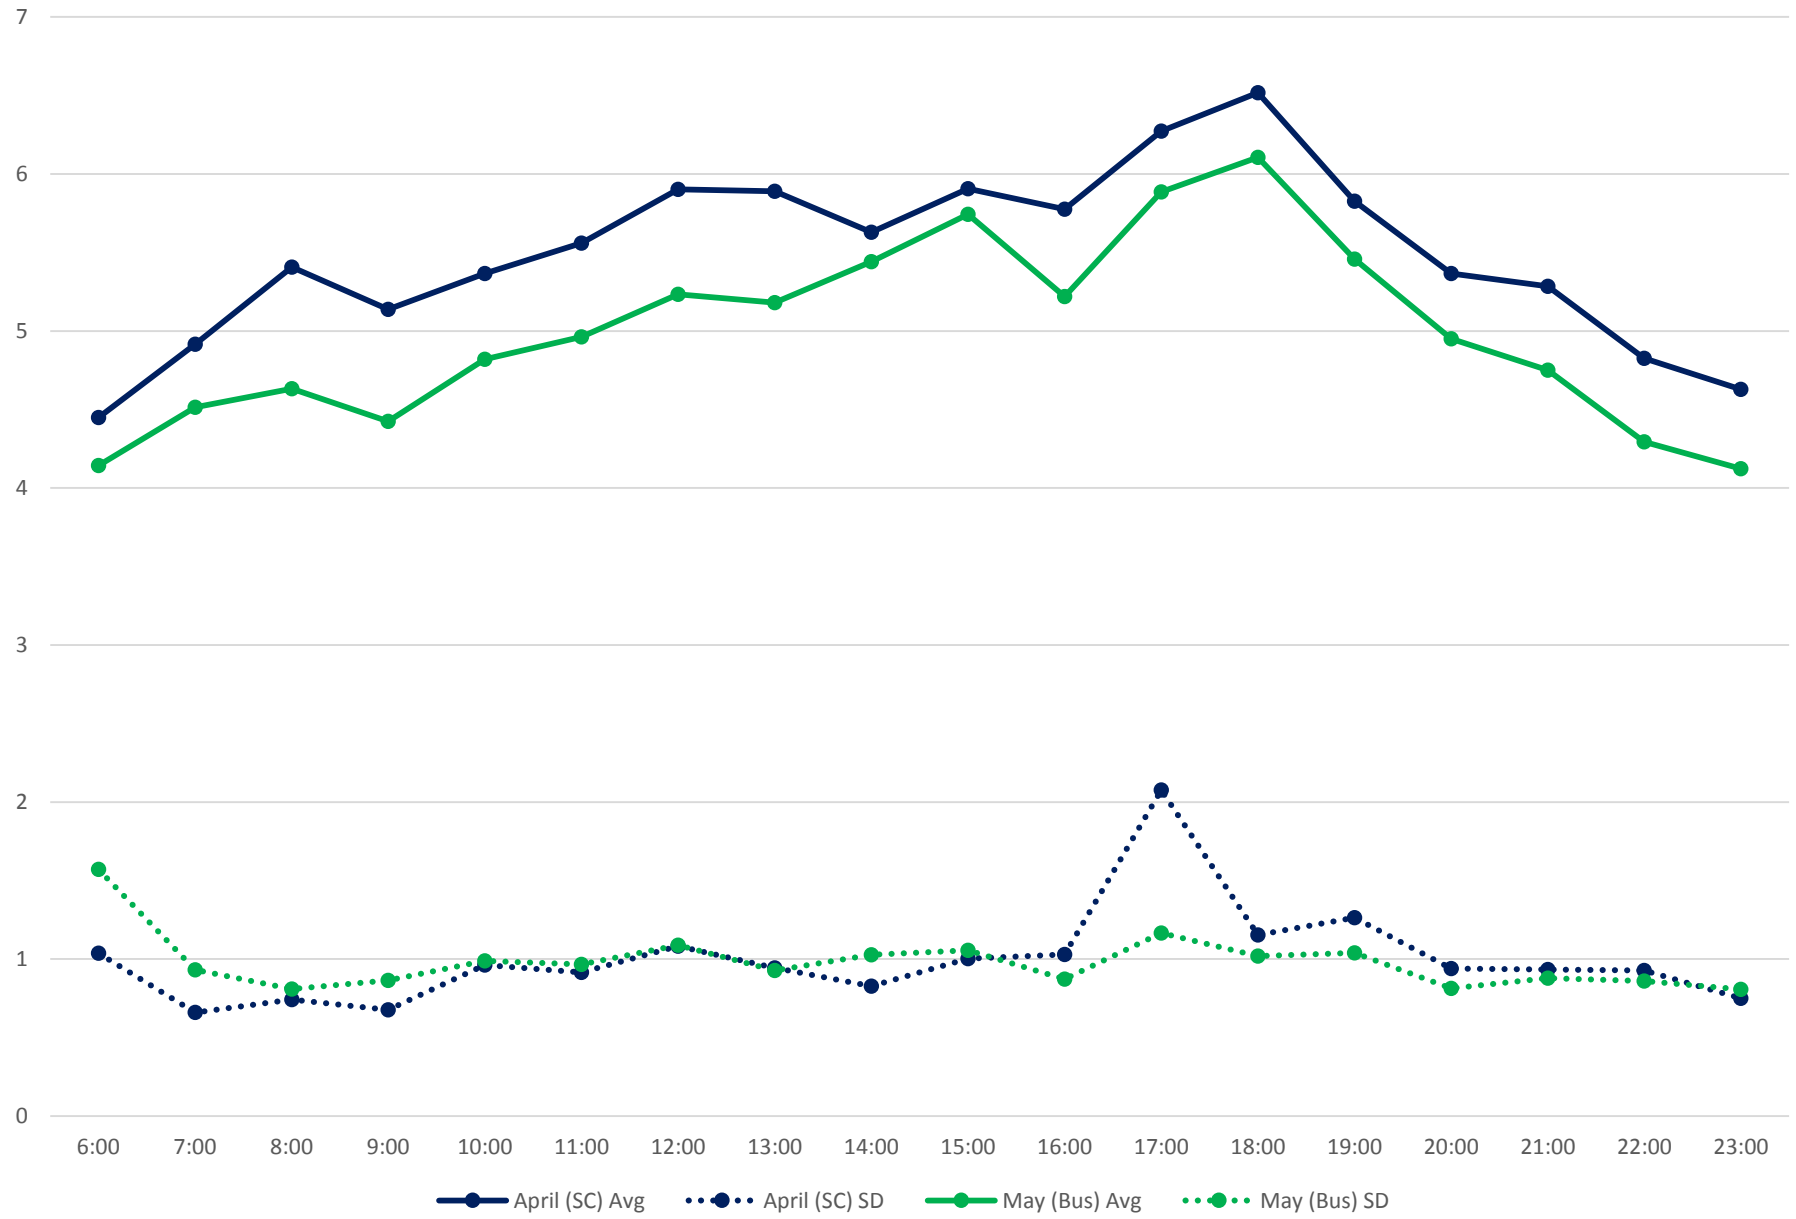

501 Queen Link Times From Yonge St. To University Ave. Westbound April/May 2017

501 Queen Link Times From Yonge St. To Bathurst St. Westbound April/May 2017

501 Queen Link Times From University Ave. To John St. Westbound April/May 2017

501 Queen Link Times From University Ave. To Dufferin St. Westbound April/May 2017

501 Queen Link Times From John St. To Spadina Ave. Westbound April/May 2017

501 Queen Link Times From Spadina Ave. To Bathurst St. Westbound April/May 2017

501 Queen Link Times From Bathurst St. To Ossington Ave. Westbound April/May 2017

501 Queen Link Times From Bathurst St. To Roncesvalles Ave. Westbound April/May 2017

501 Queen Link Times From Ossington Ave. To Dufferin St. Westbound April/May 2017

501 Queen Link Times From Dufferin St. To Lansdowne Ave. Westbound April/May 2017

501 Queen Link Times From Lansdowne Ave. To Roncesvalles Ave. Westbound April/May 2017

501 Queen Link Times From Lakeshore Humber To Long Branch Loop Westbound April/May 2017