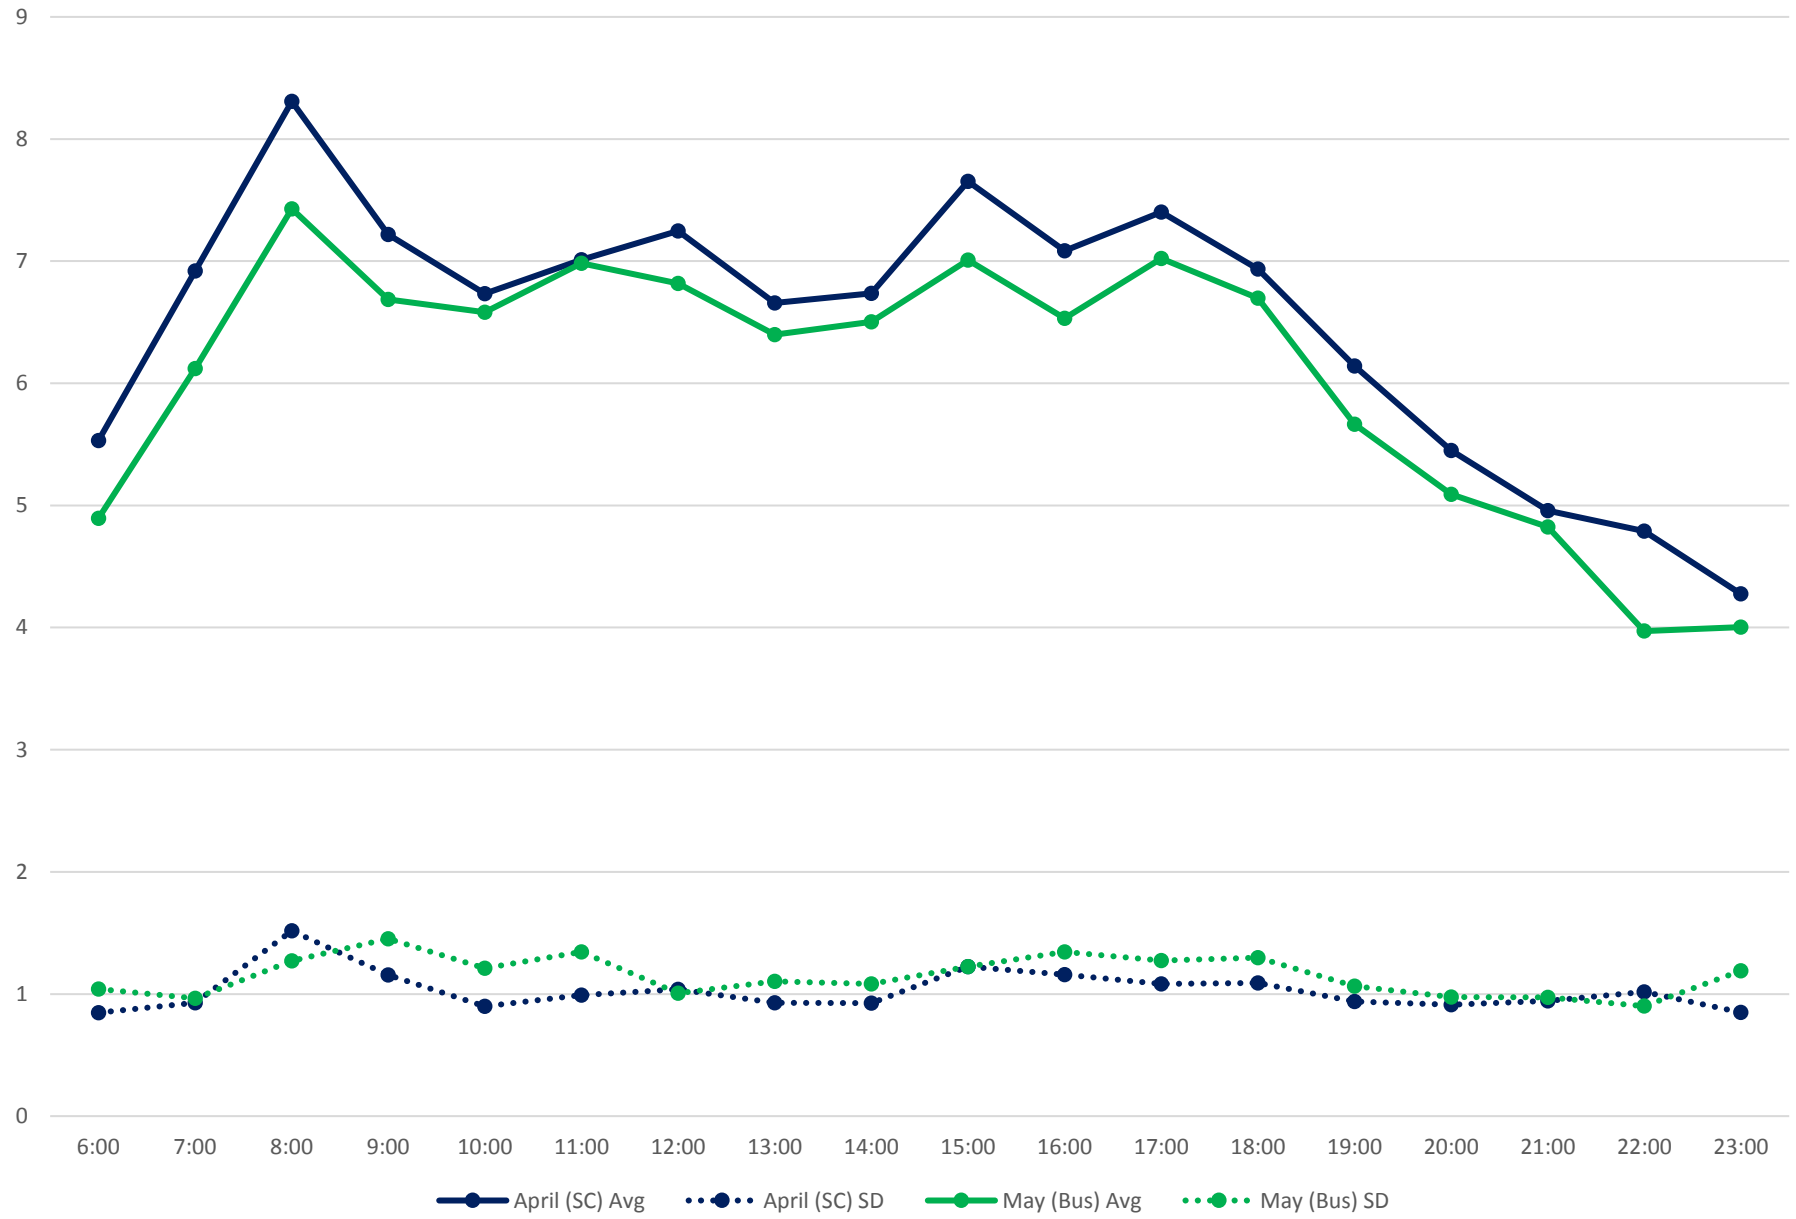

501 Queen Link Times From Silver Birch Ave. To Woodbine Ave. Westbound April/May 2017

501 Queen Link Times From Silver Birch Ave. To East of Coxwell Ave. Westbound April/May 2017

501 Queen Link Times From Silver Birch Ave. To Yonge St. Westbound April/May 2017

501 Queen Link Times From Silver Birch Ave. To Roncesvalles Ave. Westbound April/May 2017

501 Queen Link Times From Woodbine Ave. To East of Coxwell Ave. Westbound April/May 2017

501 Queen Link Times From East of Coxwell Ave. To Greenwood Ave. Westbound April/May 2017

501 Queen Link Times From East of Coxwell Ave. To Parliament St. Westbound April/May 2017

501 Queen Link Times From Greenwood Ave. To West of Broadview Ave. Westbound April/May 2017

501 Queen Link Times From West of Broadview Ave. To Parliament St. Westbound April/May 2017

501 Queen Link Times From Dufferin St. To Lansdowne Ave. Westbound April/May 2017

501 Queen Link Times From Lansdowne Ave. To Roncesvalles Ave. Westbound April/May 2017

501 Queen Link Times From Lakeshore Humber To Long Branch Loop Westbound April/May 2017