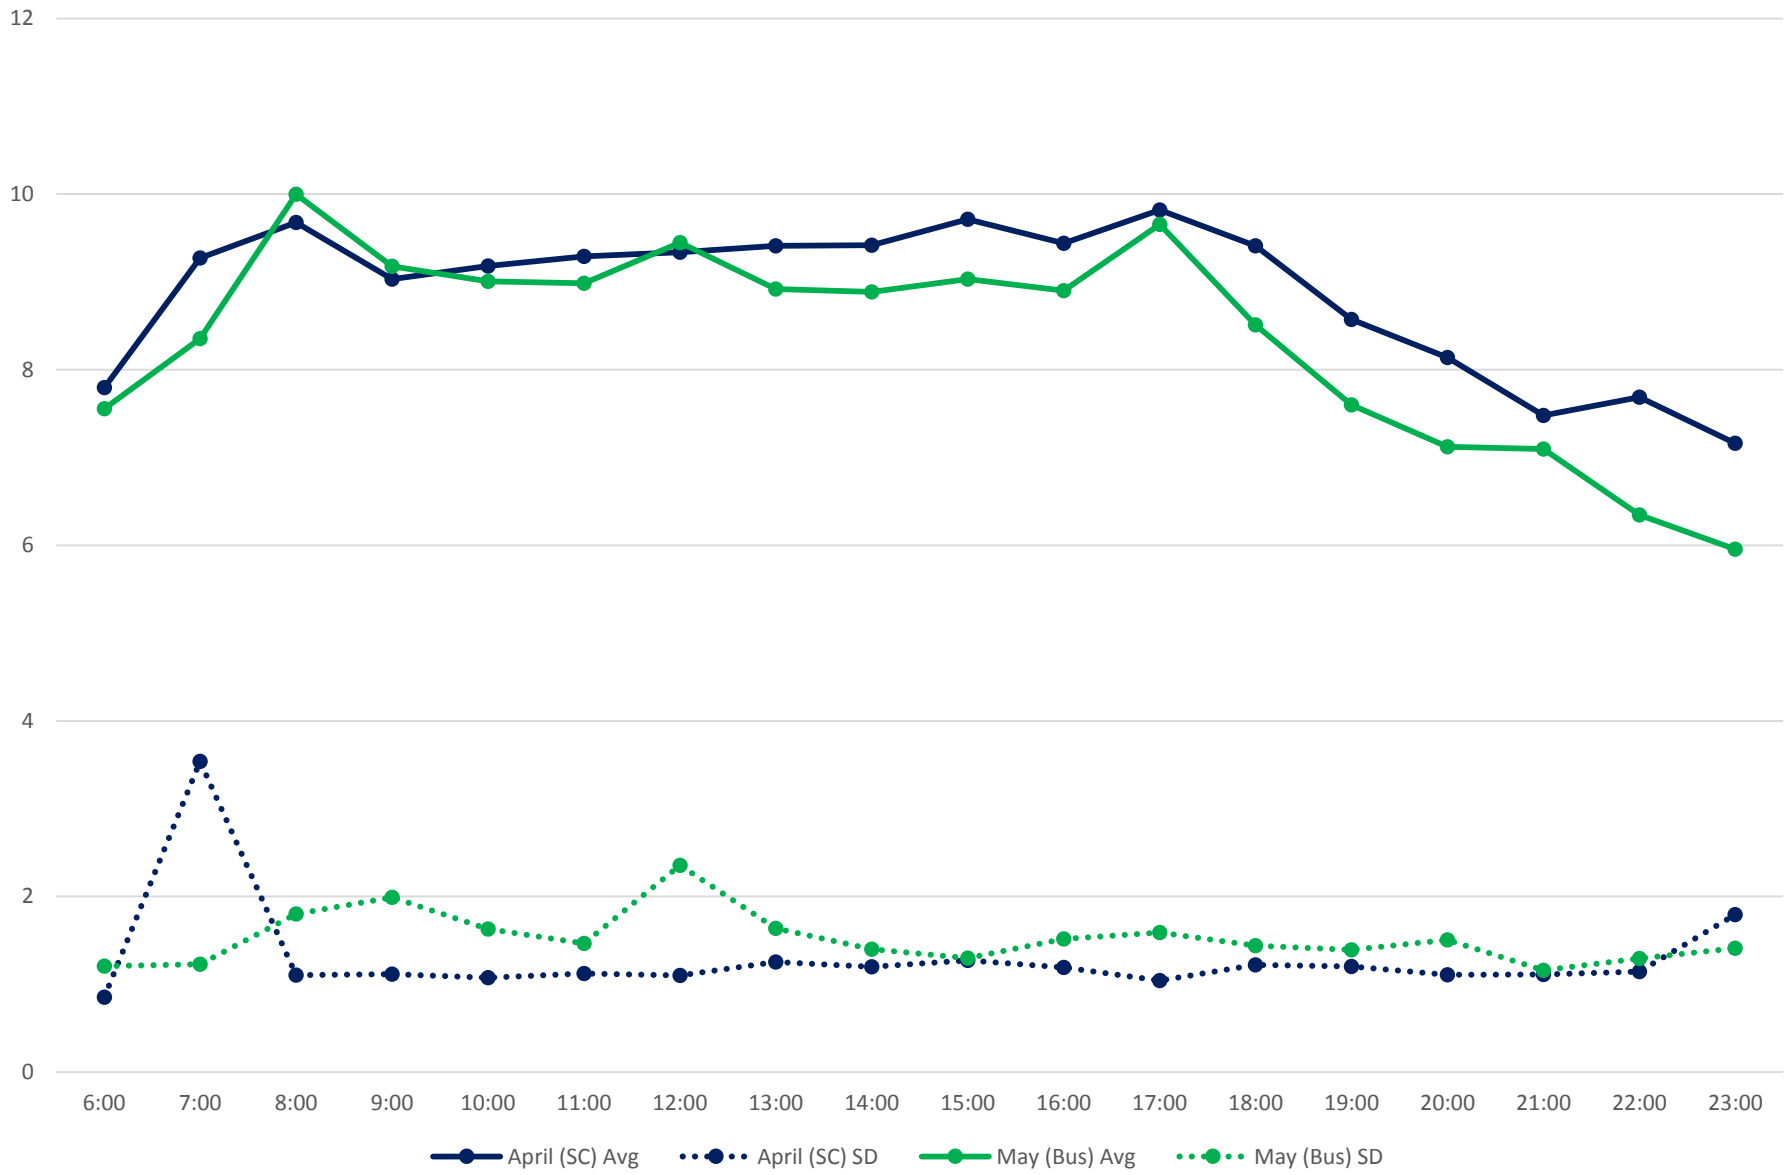

501 Queen Link Times From Silver Birch Ave. To Woodbine Ave. Westbound April/May 2017

501 Queen Link Times From Silver Birch Ave. To East of Coxwell Ave. Westbound April/May 2017

501 Queen Link Times From Silver Birch Ave. To Yonge St. Westbound April/May 2017

501 Queen Link Times From Silver Birch Ave. To Roncesvalles Ave. Westbound April/May 2017

501 Queen Link Times From Woodbine Ave. To East of Coxwell Ave. Westbound April/May 2017

501 Queen Link Times From East of Coxwell Ave. To Greenwood Ave. Westbound April/May 2017

501 Queen Link Times From East of Coxwell Ave. To Parliament St. Westbound April/May 2017

501 Queen Link Times From Greenwood Ave. To West of Broadview Ave. Westbound April/May 2017

501 Queen Link Times From West of Broadview Ave. To Parliament St. Westbound April/May 2017