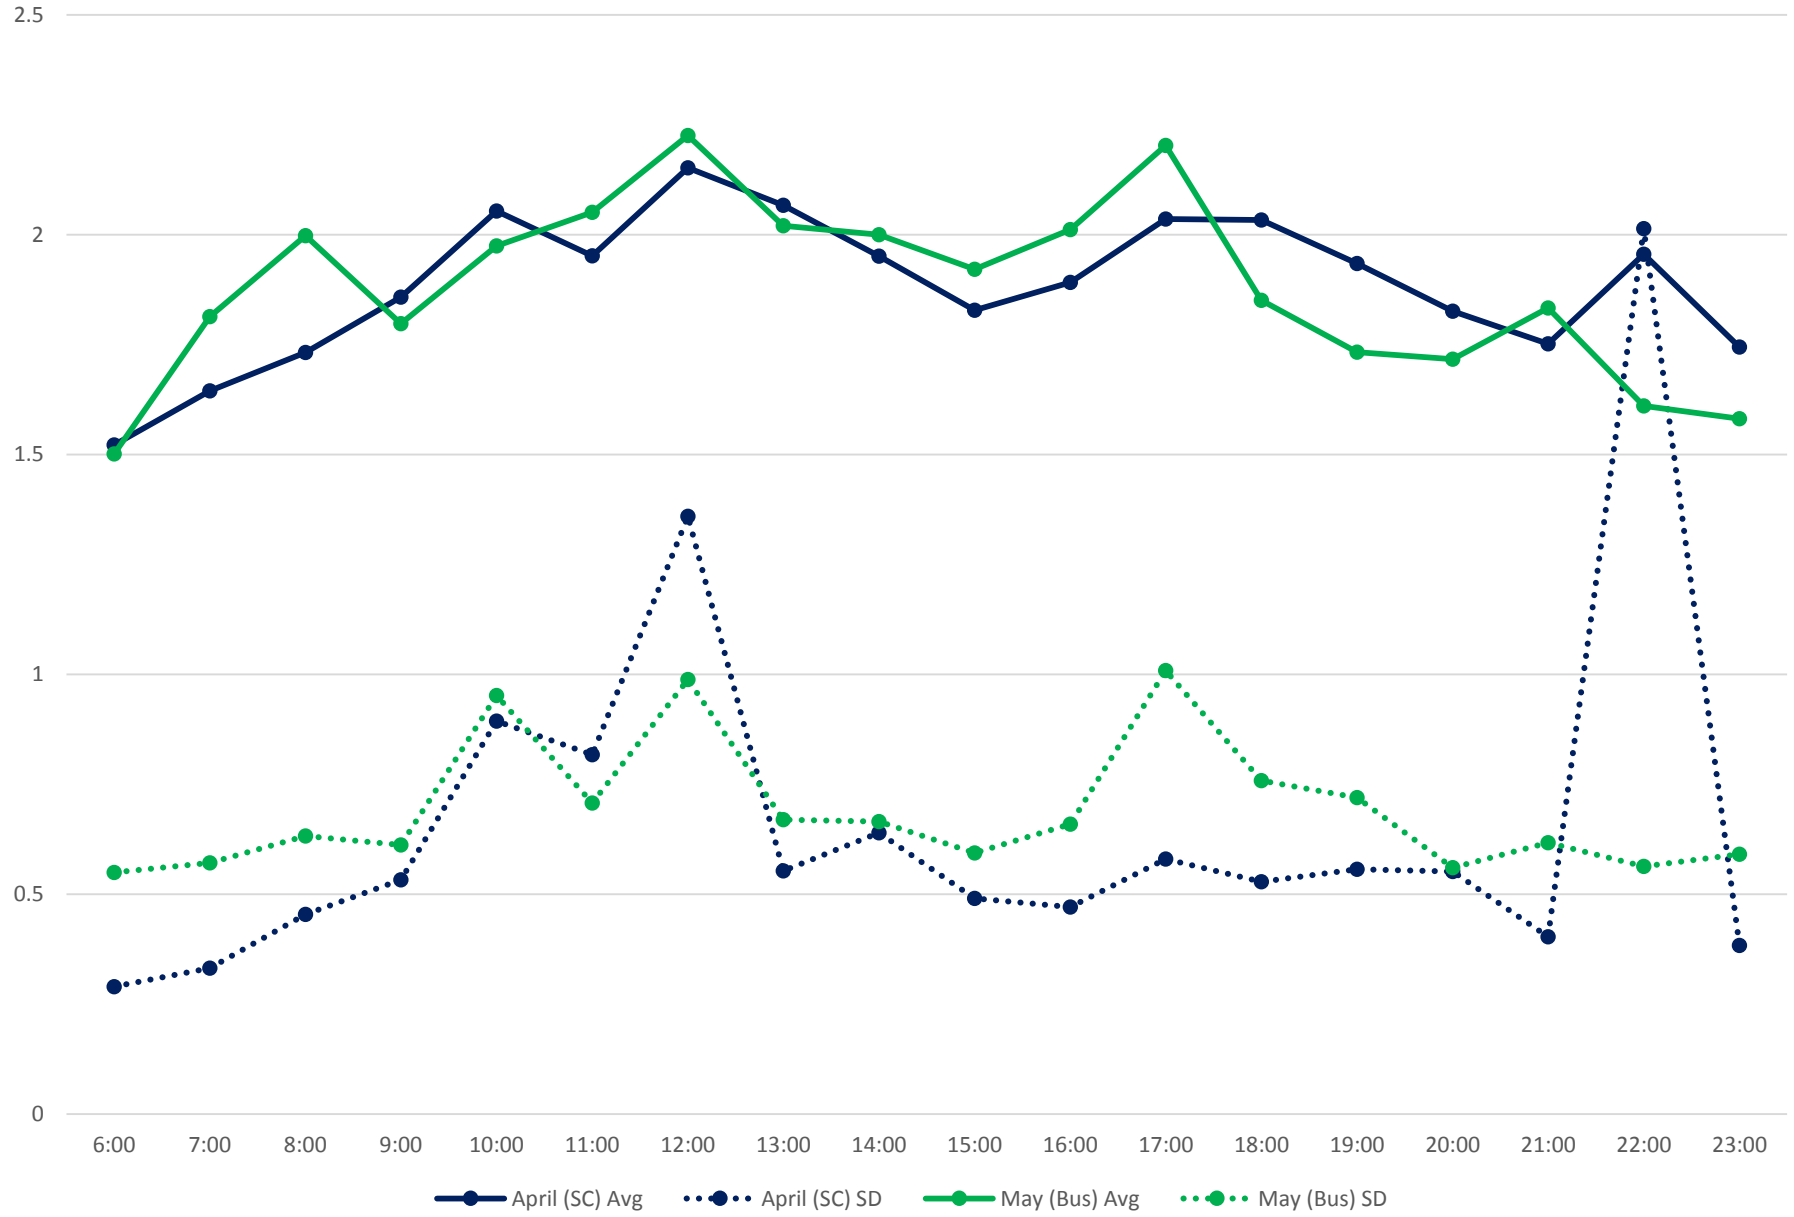

501 Queen Link Times From Parliament St. To Jarvis St. Westbound April/May 2017

501 Queen Link Times From Parliament St. To Yonge St. Westbound April/May 2017

501 Queen Link Times From Jarvis St. To Yonge St. Westbound April/May 2017

501 Queen Link Times From Yonge St. To University Ave. Westbound April/May 2017

501 Queen Link Times From Yonge St. To Bathurst St. Westbound April/May 2017

501 Queen Link Times From University Ave. To John St. Westbound April/May 2017

501 Queen Link Times From University Ave. To Dufferin St. Westbound April/May 2017

501 Queen Link Times From John St. To Spadina Ave. Westbound April/May 2017

501 Queen Link Times From Spadina Ave. To Bathurst St. Westbound April/May 2017

501 Queen Link Times From Bathurst St. To Ossington Ave. Westbound April/May 2017

501 Queen Link Times From Bathurst St. To Roncesvalles Ave. Westbound April/May 2017

501 Queen Link Times From Ossington Ave. To Dufferin St. Westbound April/May 2017