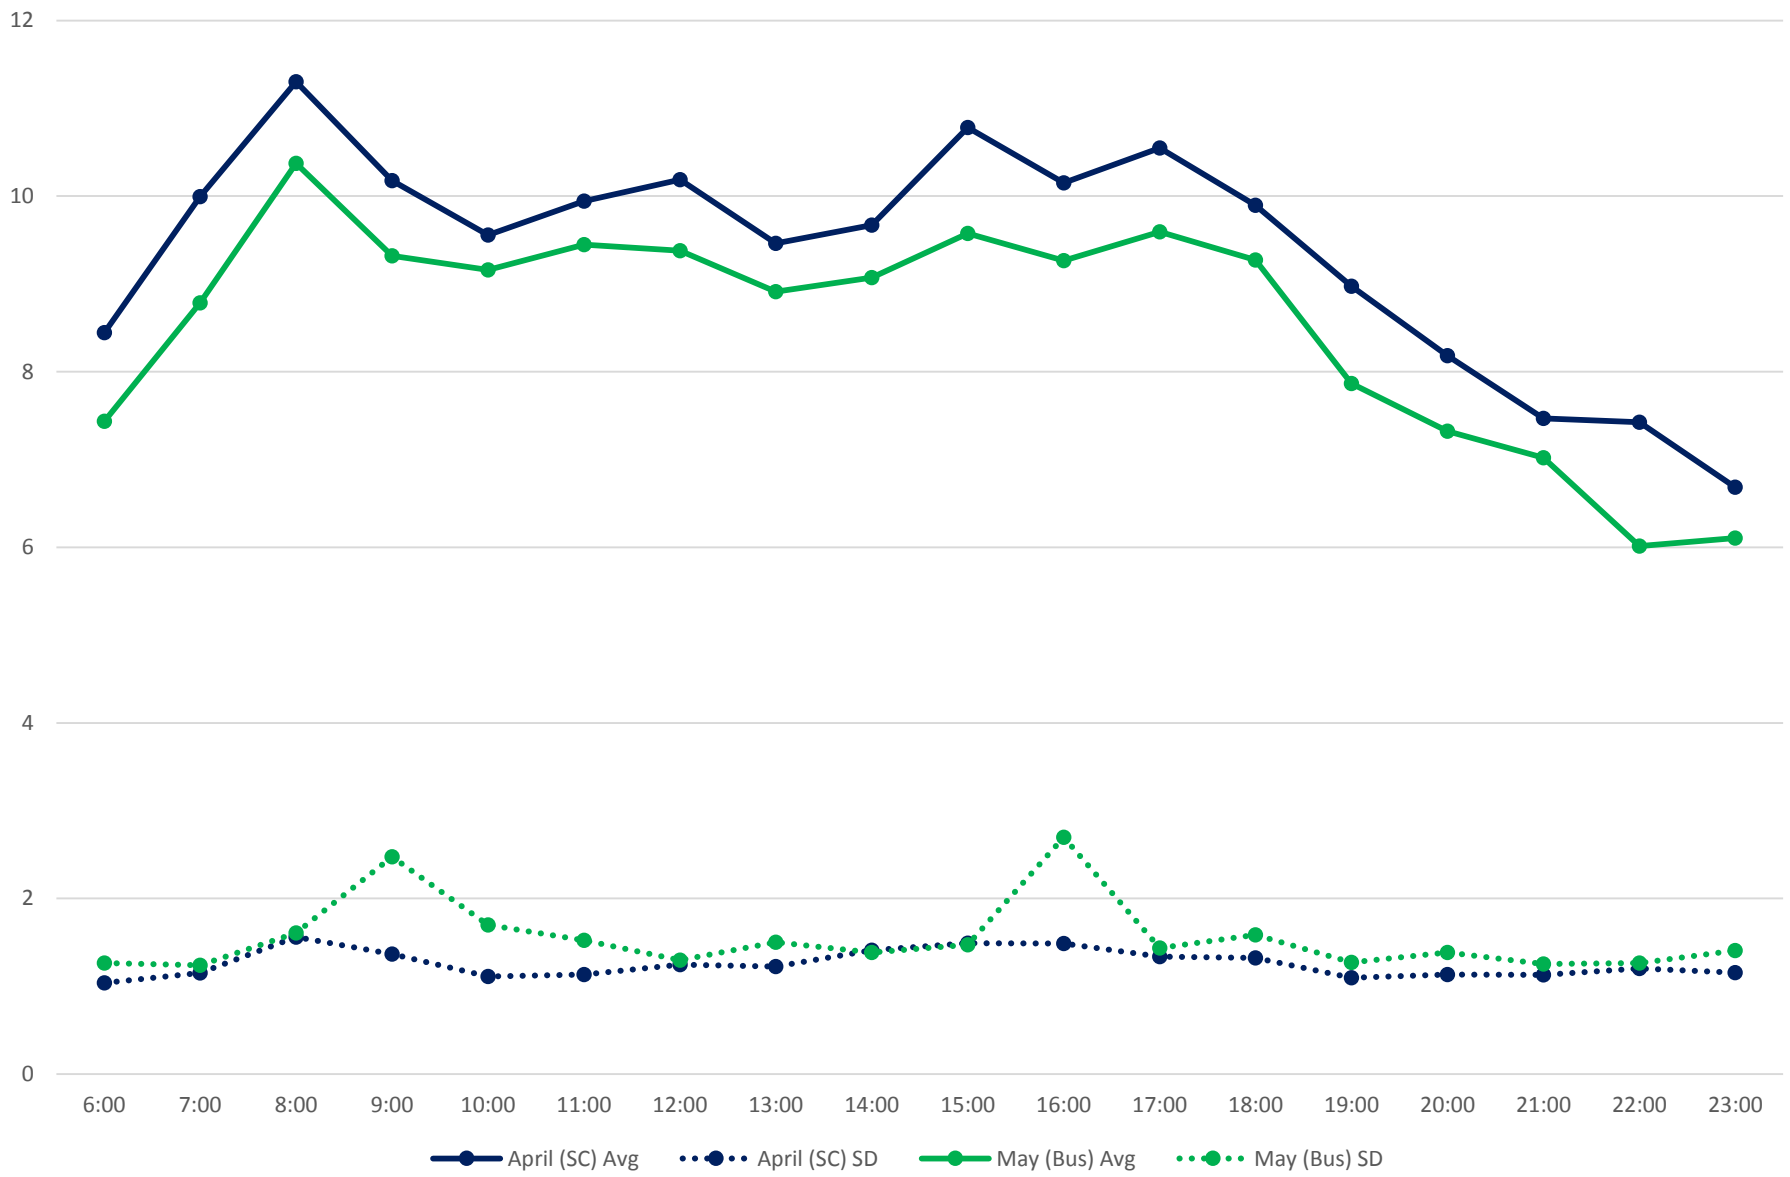

501 Queen Link Times From Silver Birch Ave. To Woodbine Ave. Westbound April/May 2017

501 Queen Link Times From Silver Birch Ave. To East of Coxwell Ave. Westbound April/May 2017

501 Queen Link Times From Silver Birch Ave. To Yonge St. Westbound April/May 2017

501 Queen Link Times From Silver Birch Ave. To Roncesvalles Ave. Westbound April/May 2017

501 Queen Link Times From Woodbine Ave. To East of Coxwell Ave. Westbound April/May 2017

501 Queen Link Times From East of Coxwell Ave. To Greenwood Ave. Westbound April/May 2017

501 Queen Link Times From East of Coxwell Ave. To Parliament St. Westbound April/May 2017

501 Queen Link Times From Greenwood Ave. To West of Broadview Ave. Westbound April/May 2017

501 Queen Link Times From West of Broadview Ave. To Parliament St. Westbound April/May 2017

501 Queen Link Times From Dufferin St. To Lansdowne Ave. Westbound April/May 2017

501 Queen Link Times From Lansdowne Ave. To Roncesvalles Ave. Westbound April/May 2017

501 Queen Link Times From Lakeshore Humber To Long Branch Loop Westbound April/May 2017