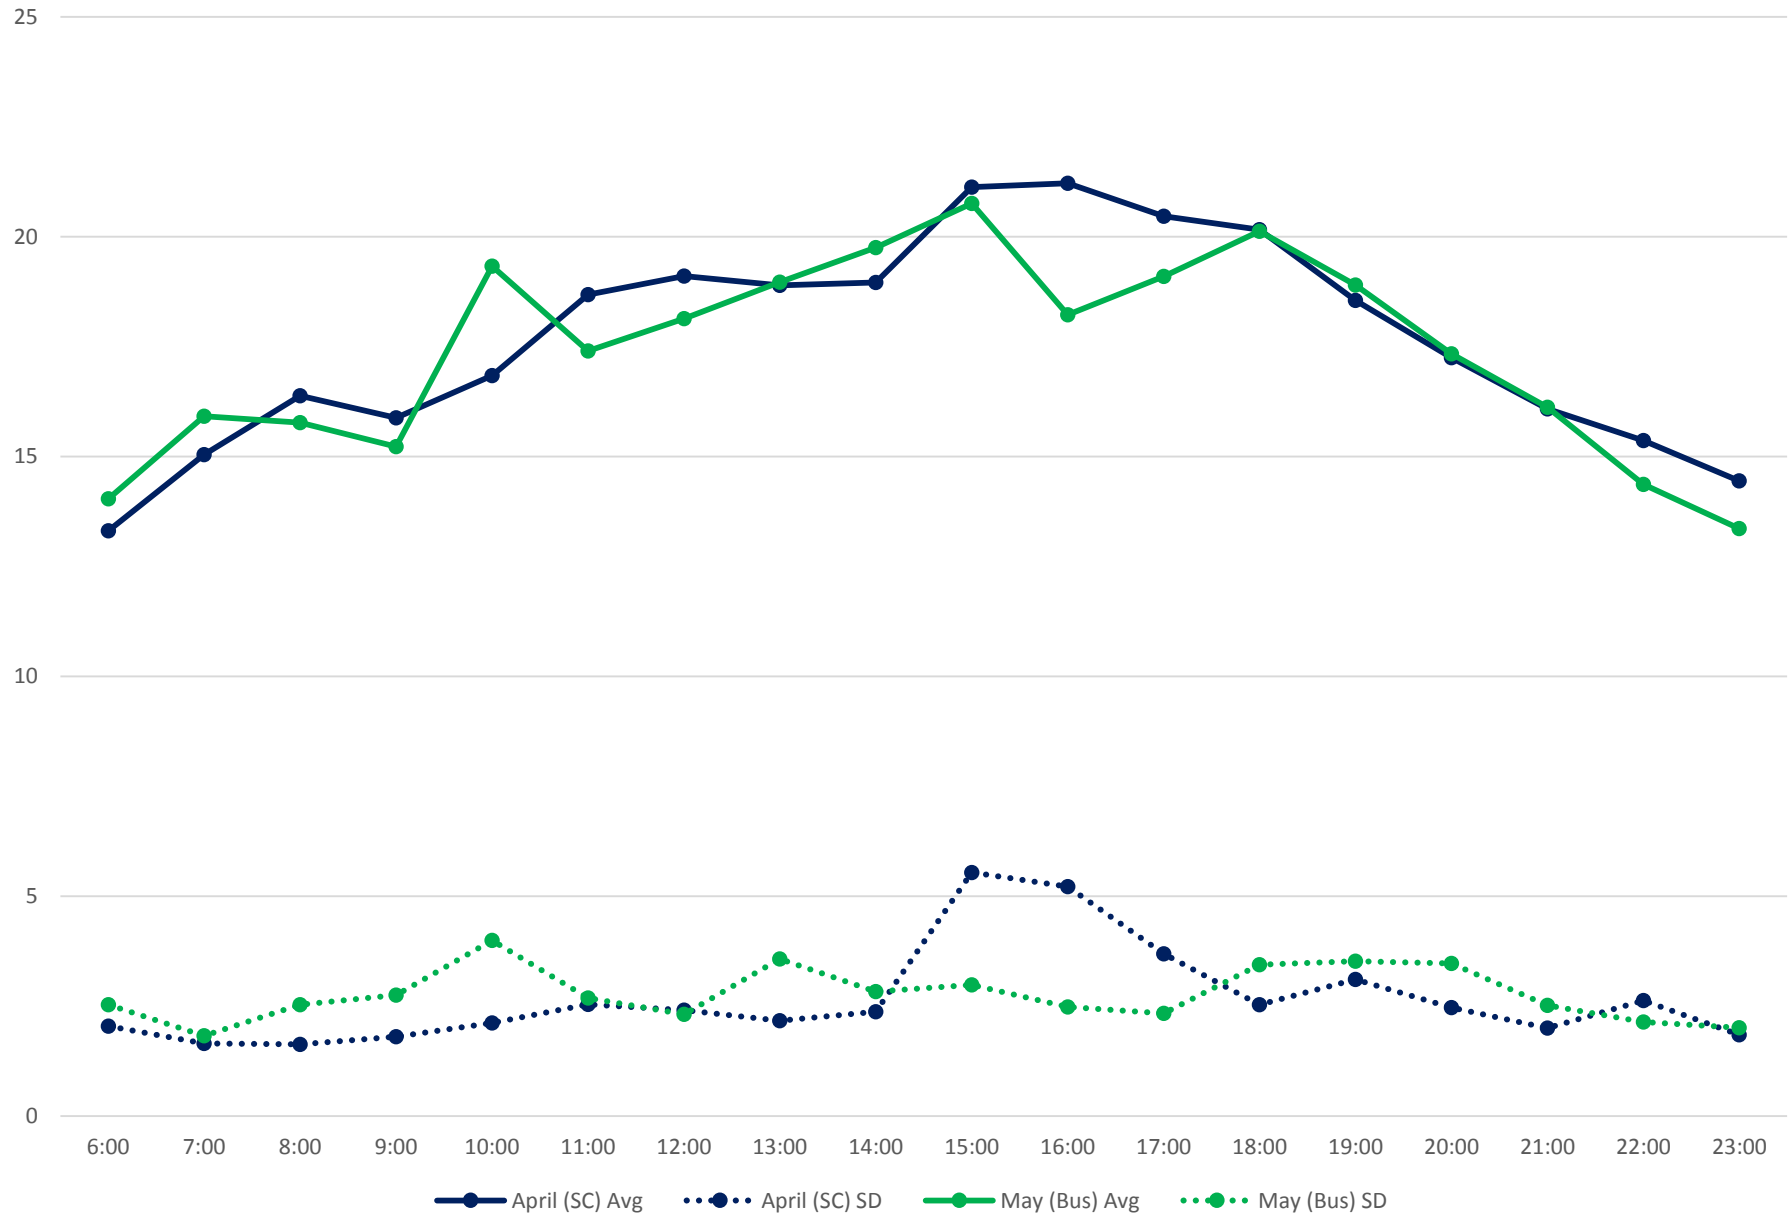

501 Queen Link Times From Yonge St. To University Ave. Westbound April/May 2017

501 Queen Link Times From Yonge St. To Bathurst St. Westbound April/May 2017

501 Queen Link Times From University Ave. To John St. Westbound April/May 2017

501 Queen Link Times From University Ave. To Dufferin St. Westbound April/May 2017

501 Queen Link Times From John St. To Spadina Ave. Westbound April/May 2017

501 Queen Link Times From Spadina Ave. To Bathurst St. Westbound April/May 2017

501 Queen Link Times From Bathurst St. To Ossington Ave. Westbound April/May 2017

501 Queen Link Times From Bathurst St. To Roncesvalles Ave. Westbound April/May 2017

501 Queen Link Times From Ossington Ave. To Dufferin St. Westbound April/May 2017

501 Queen Link Times From Dufferin St. To Lansdowne Ave. Westbound April/May 2017

501 Queen Link Times From Lansdowne Ave. To Roncesvalles Ave. Westbound April/May 2017

501 Queen Link Times From Lakeshore Humber To Long Branch Loop Westbound April/May 2017