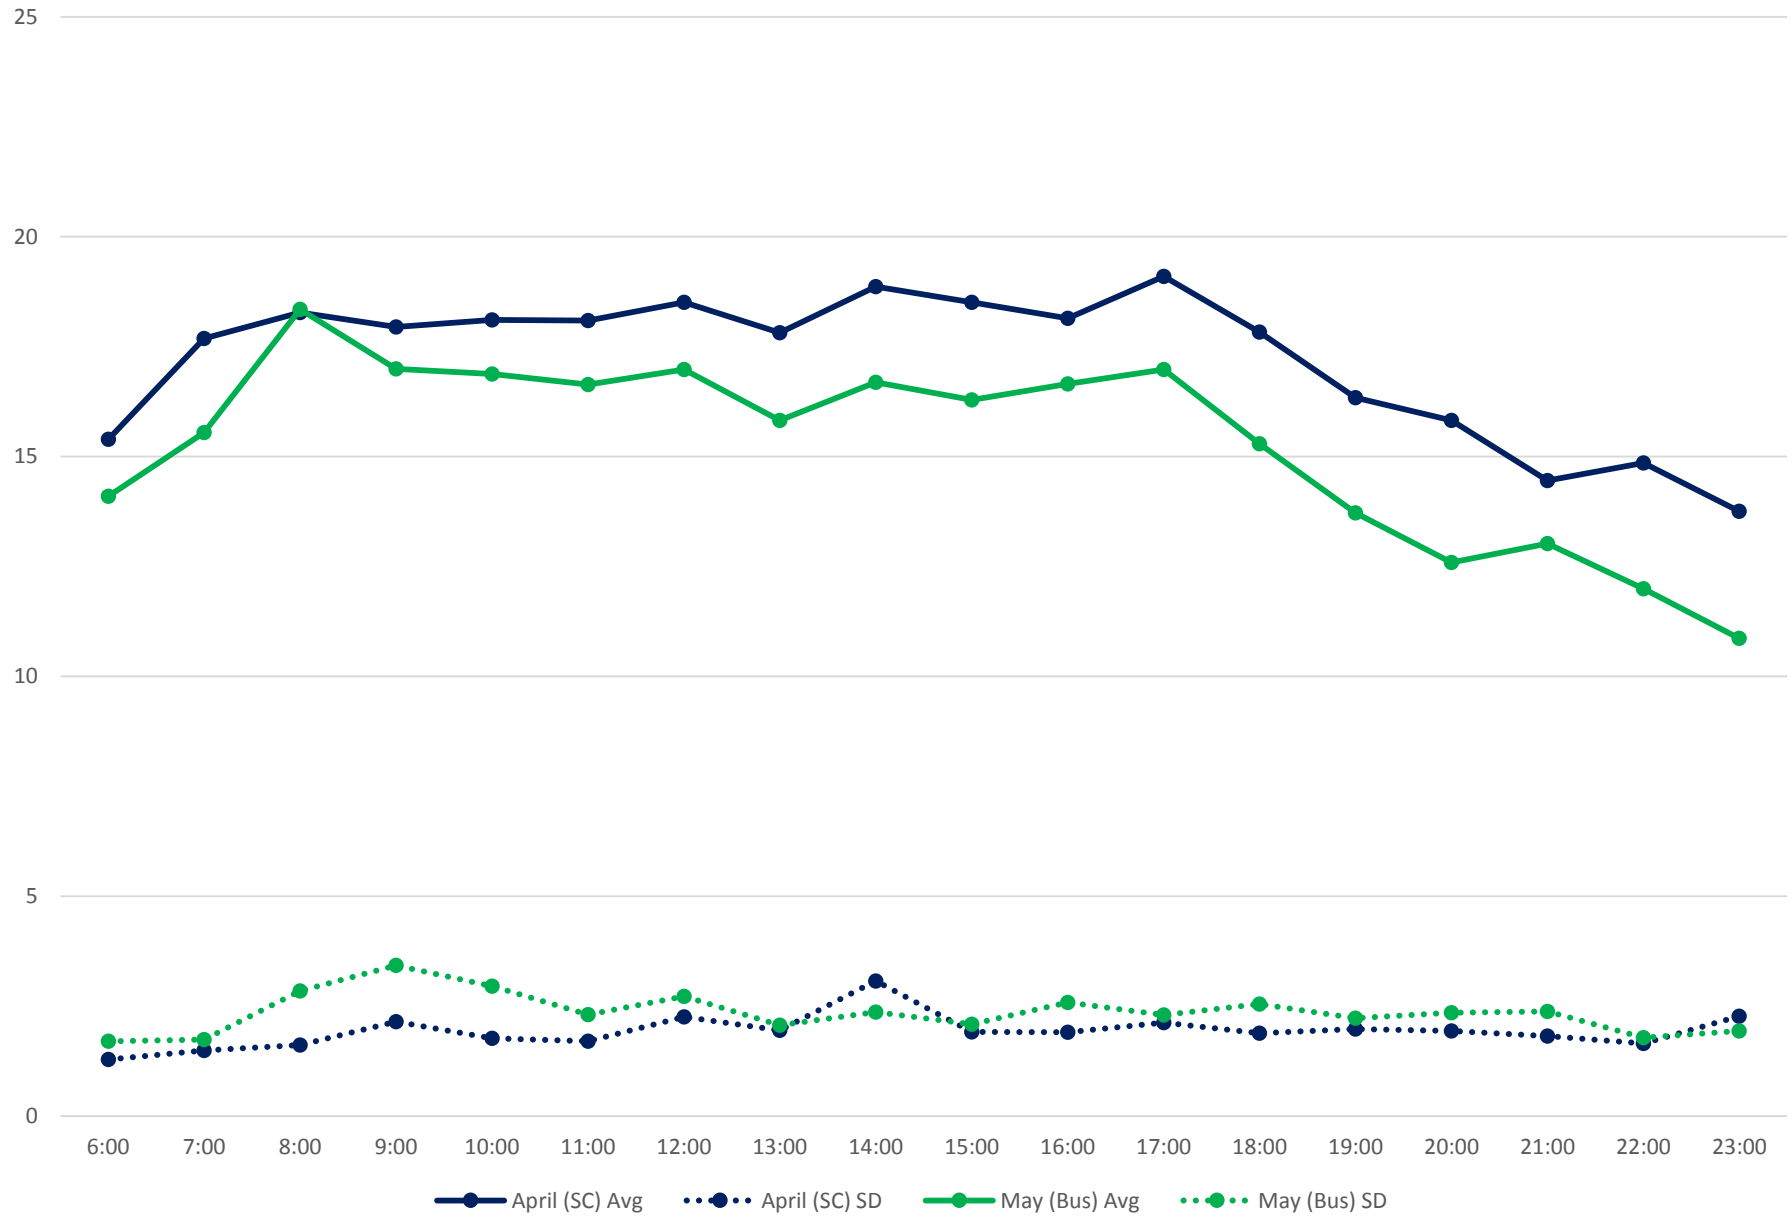

501 Queen Link Times From Silver Birch Ave. To Roncesvalles Ave. Westbound April/May 2017

501 Queen Link Times From Woodbine Ave. To East of Coxwell Ave. Westbound April/May 2017

501 Queen Link Times From East of Coxwell Ave. To Greenwood Ave. Westbound April/May 2017

501 Queen Link Times From East of Coxwell Ave. To Parliament St. Westbound April/May 2017

501 Queen Link Times From Greenwood Ave. To West of Broadview Ave. Westbound April/May 2017

501 Queen Link Times From West of Broadview Ave. To Parliament St. Westbound April/May 2017