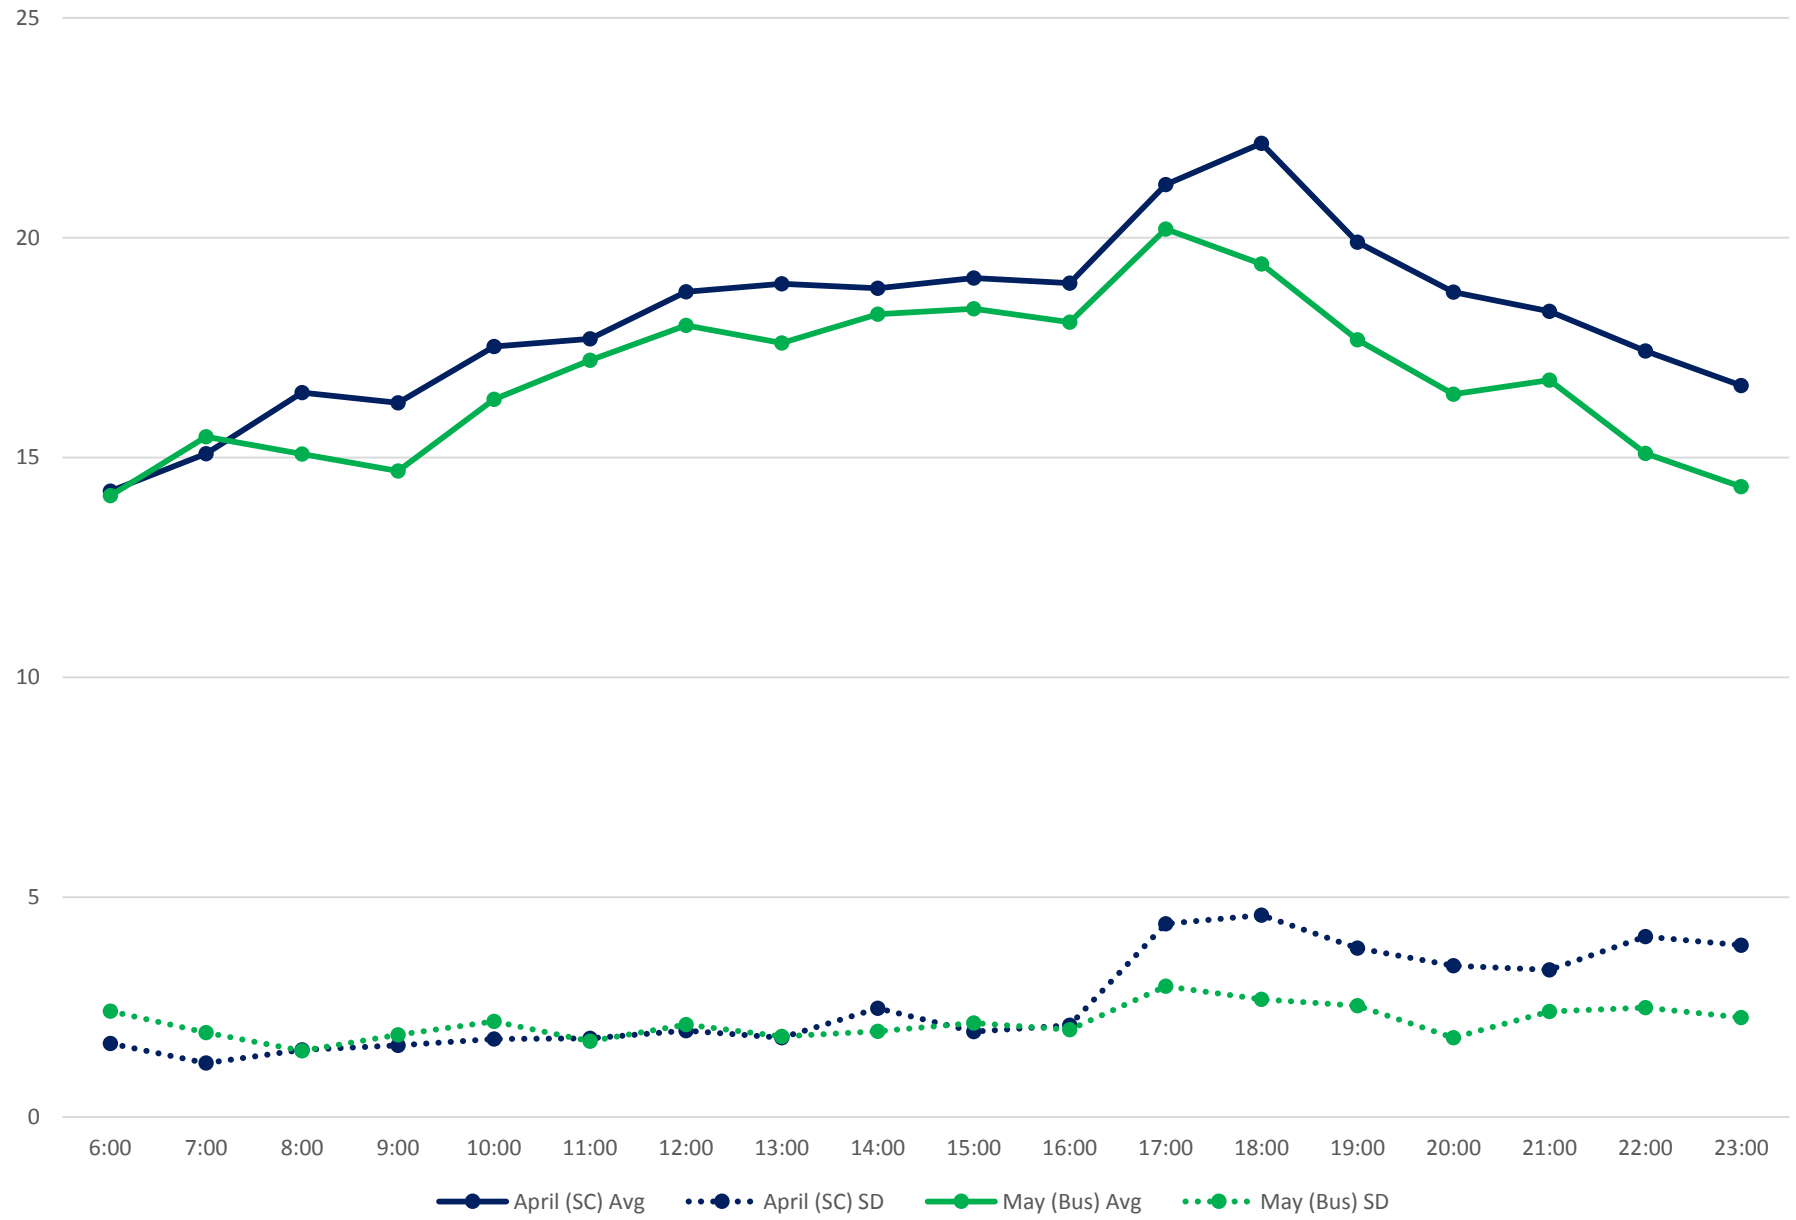

501 Queen Link Times From Yonge St. To University Ave. Westbound April/May 2017

501 Queen Link Times From Yonge St. To Bathurst St. Westbound April/May 2017

501 Queen Link Times From University Ave. To John St. Westbound April/May 2017

501 Queen Link Times From University Ave. To Dufferin St. Westbound April/May 2017

501 Queen Link Times From John St. To Spadina Ave. Westbound April/May 2017

501 Queen Link Times From Spadina Ave. To Bathurst St. Westbound April/May 2017

501 Queen Link Times From Bathurst St. To Ossington Ave. Westbound April/May 2017

501 Queen Link Times From Bathurst St. To Roncesvalles Ave. Westbound April/May 2017

501 Queen Link Times From Ossington Ave. To Dufferin St. Westbound April/May 2017

501 Queen Link Times From Dufferin St. To Lansdowne Ave. Westbound April/May 2017

501 Queen Link Times From Lansdowne Ave. To Roncesvalles Ave. Westbound April/May 2017

501 Queen Link Times From Lakeshore Humber To Long Branch Loop Westbound April/May 2017