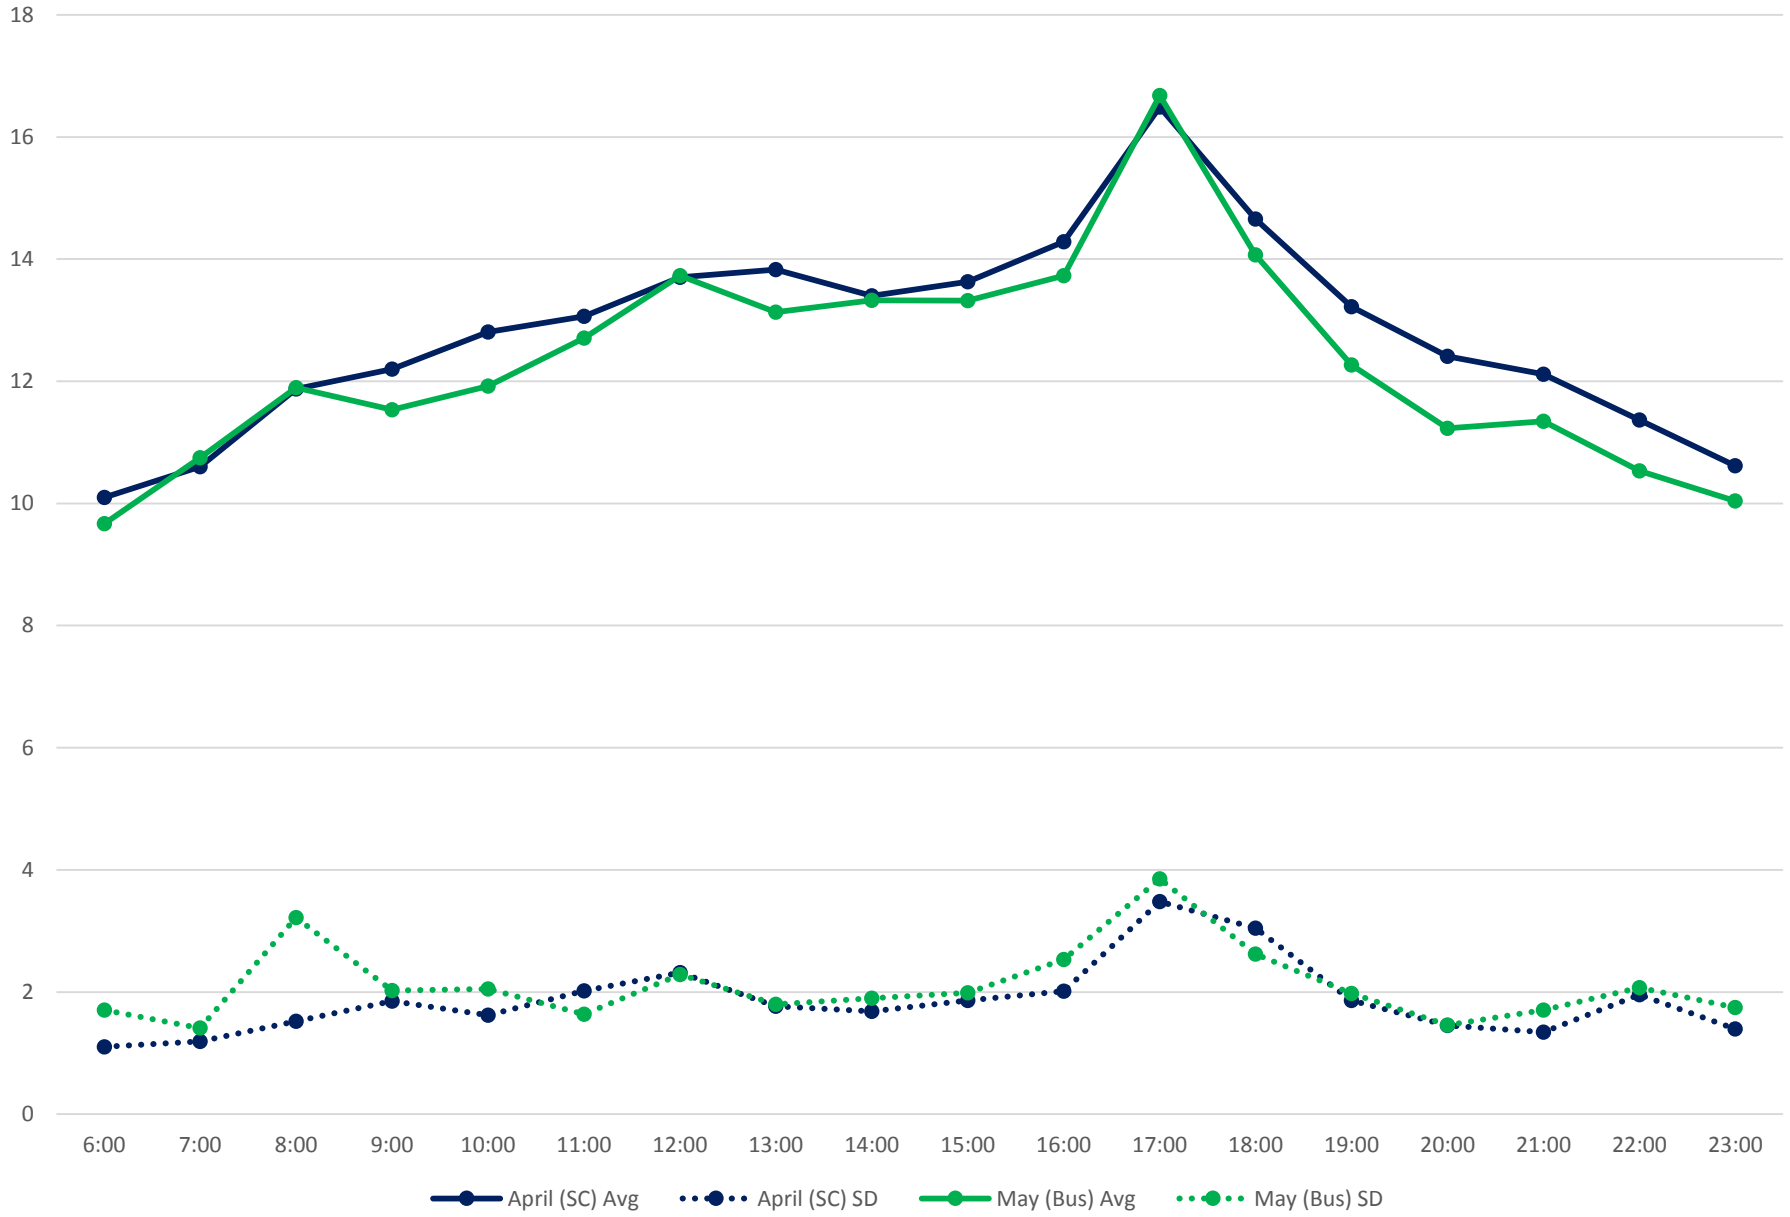

501 Queen Link Times From Parliament St. To Jarvis St. Westbound April/May 2017

501 Queen Link Times From Parliament St. To Yonge St. Westbound April/May 2017

501 Queen Link Times From Jarvis St. To Yonge St. Westbound April/May 2017

501 Queen Link Times From Yonge St. To University Ave. Westbound April/May 2017

501 Queen Link Times From Yonge St. To Bathurst St. Westbound April/May 2017

501 Queen Link Times From University Ave. To John St. Westbound April/May 2017

501 Queen Link Times From University Ave. To Dufferin St. Westbound April/May 2017

501 Queen Link Times From John St. To Spadina Ave. Westbound April/May 2017

501 Queen Link Times From Spadina Ave. To Bathurst St. Westbound April/May 2017

501 Queen Link Times From Bathurst St. To Ossington Ave. Westbound April/May 2017

501 Queen Link Times From Bathurst St. To Roncesvalles Ave. Westbound April/May 2017

501 Queen Link Times From Ossington Ave. To Dufferin St. Westbound April/May 2017