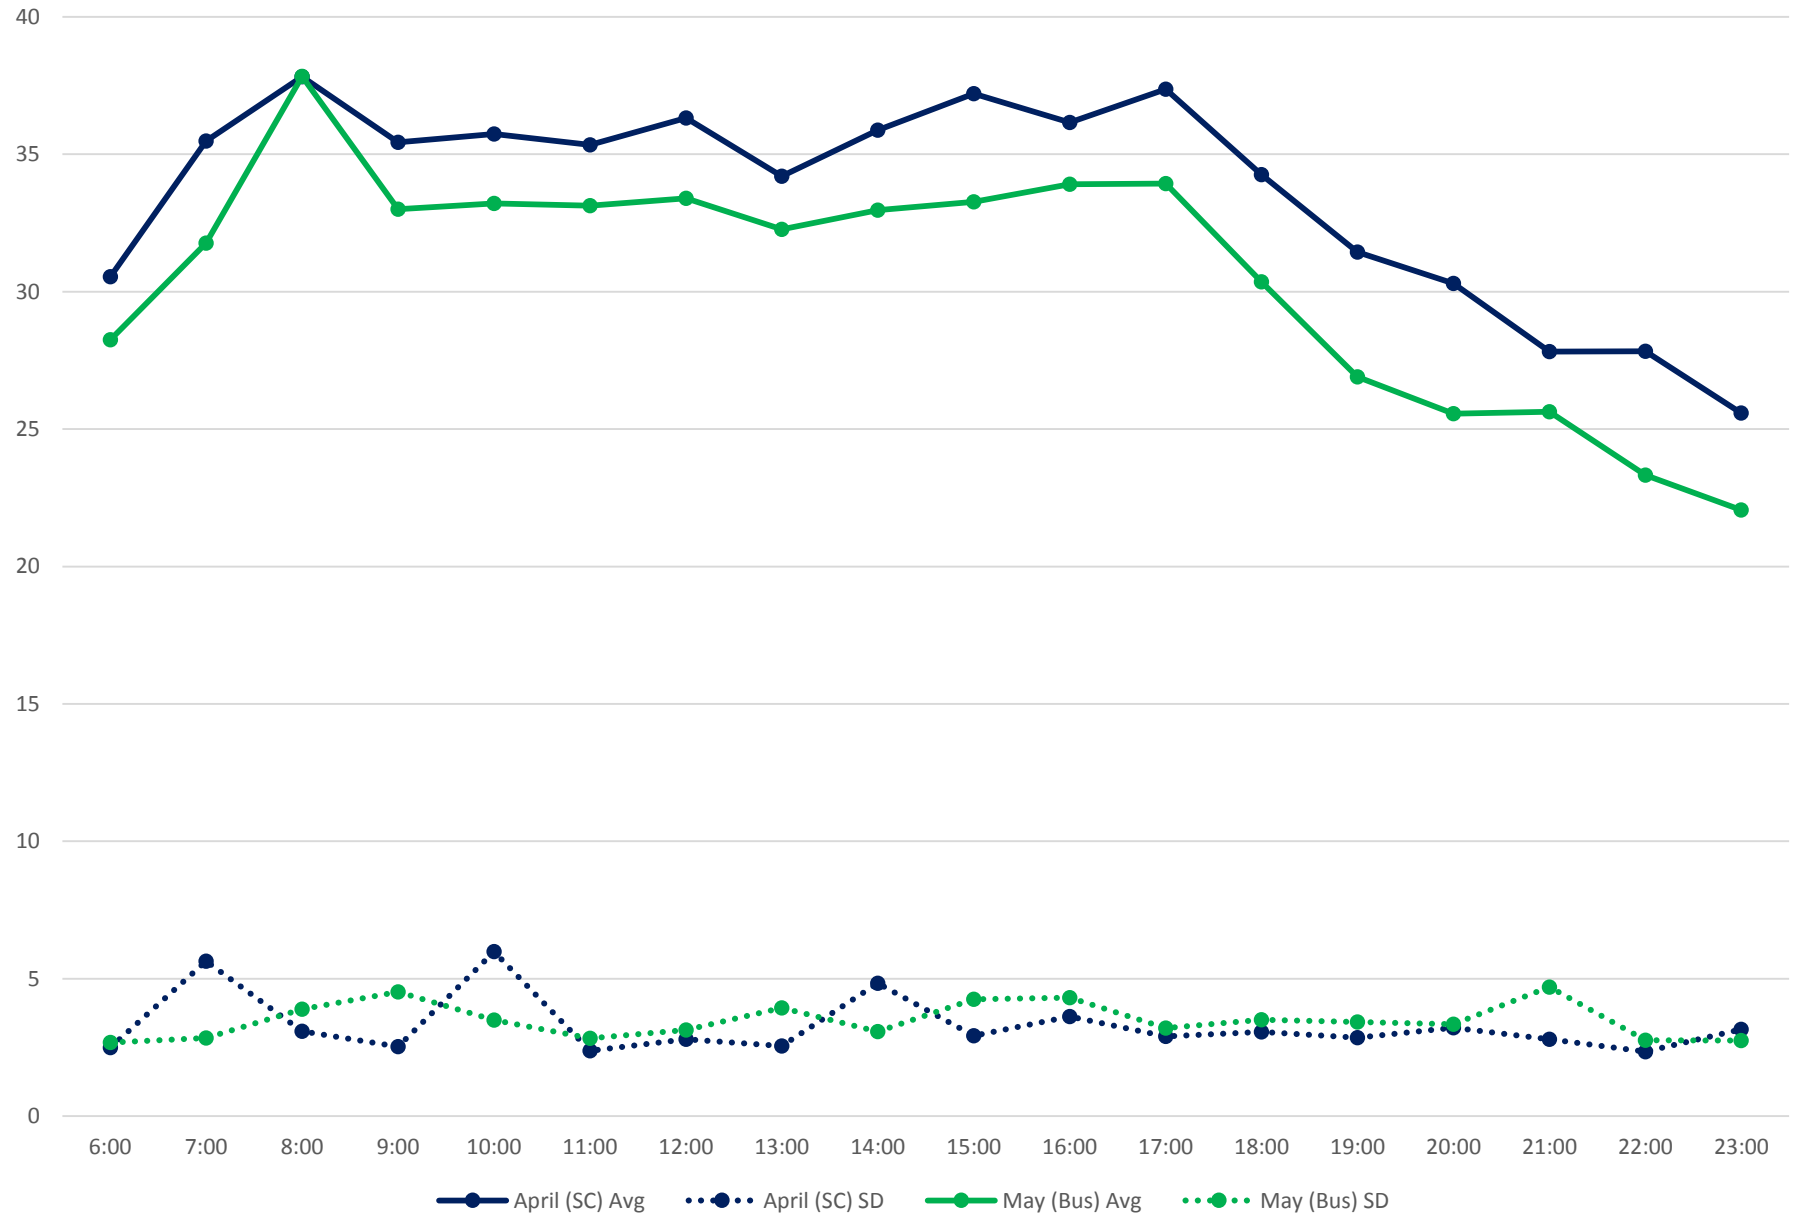

501 Queen Link Times From Silver Birch Ave. To Woodbine Ave. Westbound April/May 2017

501 Queen Link Times From Silver Birch Ave. To East of Coxwell Ave. Westbound April/May 2017

501 Queen Link Times From Silver Birch Ave. To Yonge St. Westbound April/May 2017

501 Queen Link Times From Silver Birch Ave. To Roncesvalles Ave. Westbound April/May 2017

501 Queen Link Times From Woodbine Ave. To East of Coxwell Ave. Westbound April/May 2017

501 Queen Link Times From East of Coxwell Ave. To Greenwood Ave. Westbound April/May 2017

501 Queen Link Times From East of Coxwell Ave. To Parliament St. Westbound April/May 2017

501 Queen Link Times From Greenwood Ave. To West of Broadview Ave. Westbound April/May 2017

501 Queen Link Times From West of Broadview Ave. To Parliament St. Westbound April/May 2017

501 Queen Link Times From Bathurst St. To Ossington Ave. Westbound April/May 2017

501 Queen Link Times From Bathurst St. To Roncesvalles Ave. Westbound April/May 2017

501 Queen Link Times From Ossington Ave. To Dufferin St. Westbound April/May 2017