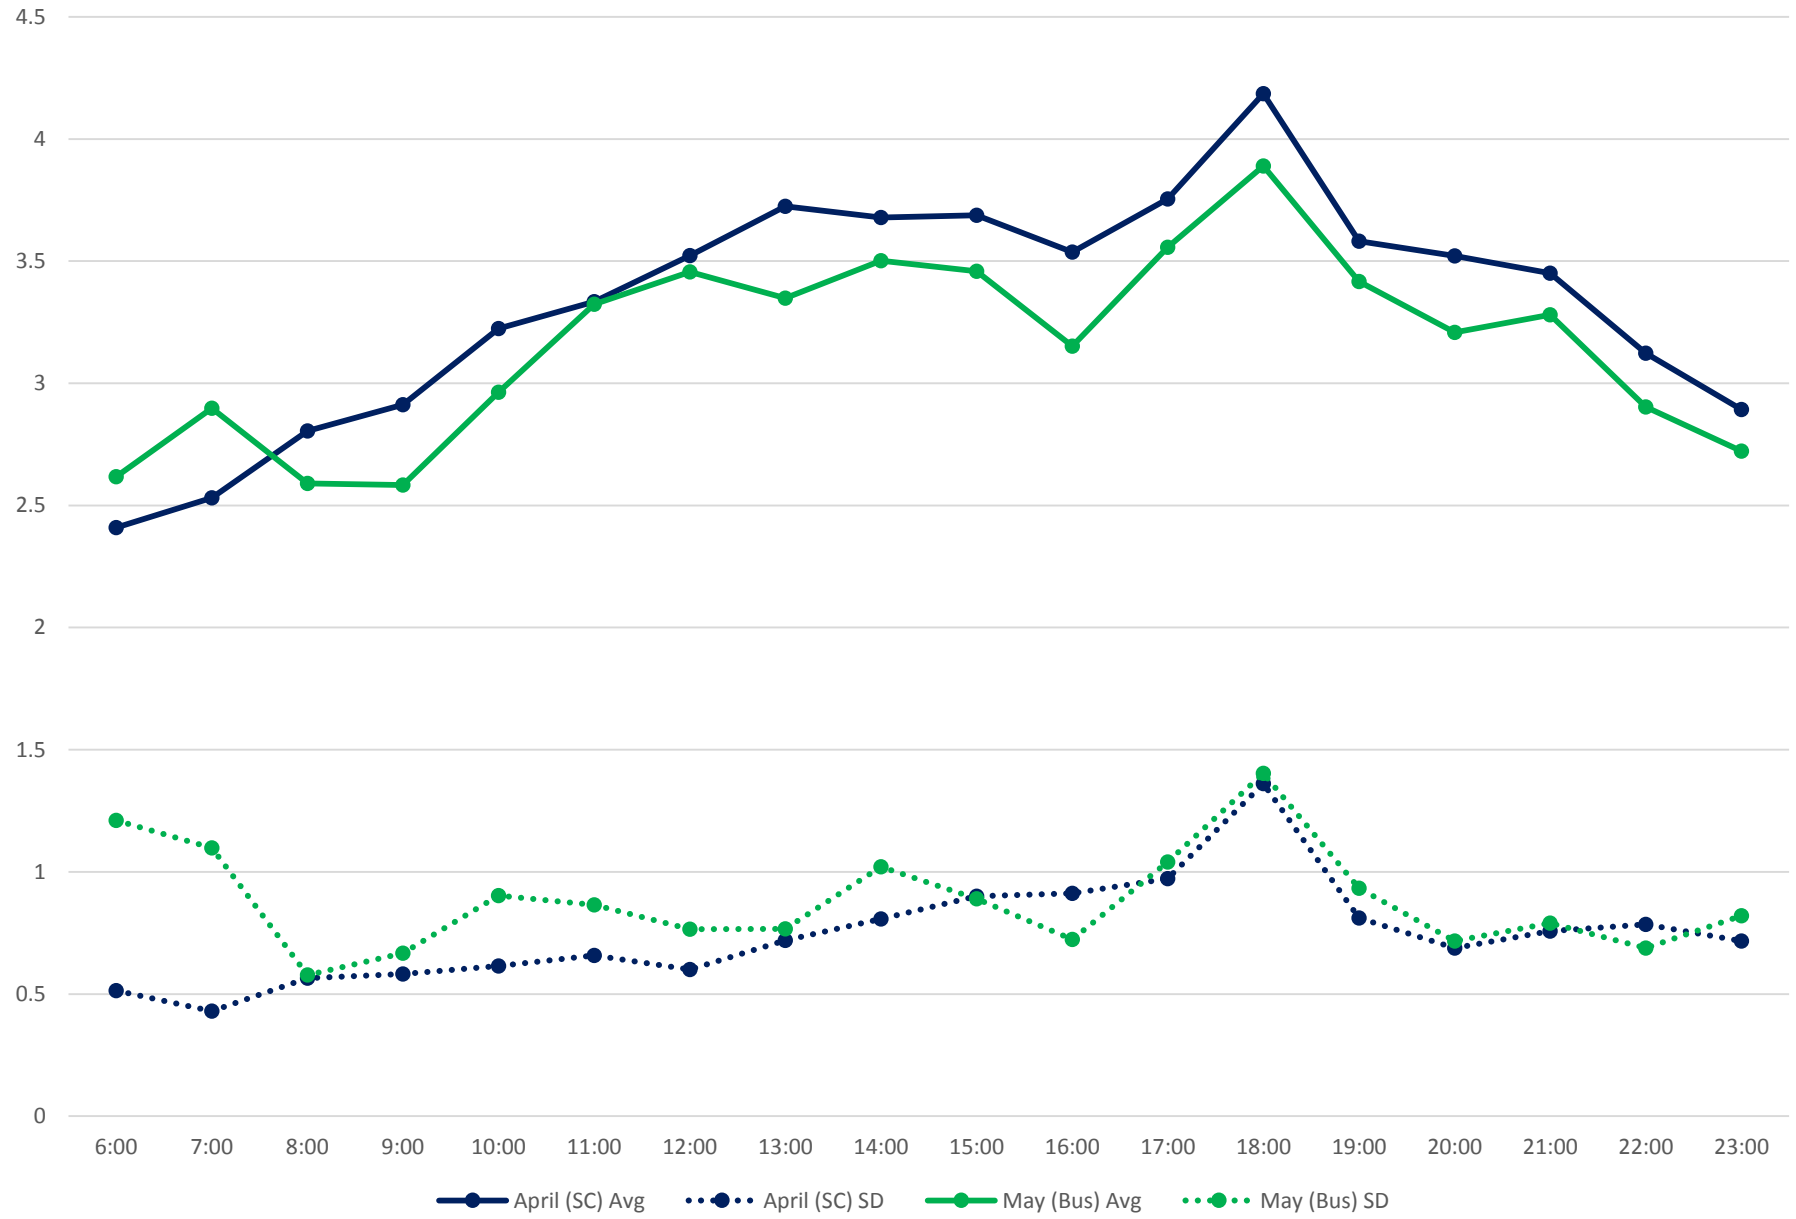

501 Queen Link Times From Yonge St. To University Ave. Westbound April/May 2017

501 Queen Link Times From Yonge St. To Bathurst St. Westbound April/May 2017

501 Queen Link Times From University Ave. To John St. Westbound April/May 2017

501 Queen Link Times From University Ave. To Dufferin St. Westbound April/May 2017

501 Queen Link Times From John St. To Spadina Ave. Westbound April/May 2017

501 Queen Link Times From Spadina Ave. To Bathurst St. Westbound April/May 2017

501 Queen Link Times From Bathurst St. To Ossington Ave. Westbound April/May 2017

501 Queen Link Times From Bathurst St. To Roncesvalles Ave. Westbound April/May 2017

501 Queen Link Times From Ossington Ave. To Dufferin St. Westbound April/May 2017

501 Queen Link Times From Dufferin St. To Lansdowne Ave. Westbound April/May 2017

501 Queen Link Times From Lansdowne Ave. To Roncesvalles Ave. Westbound April/May 2017

501 Queen Link Times From Lakeshore Humber To Long Branch Loop Westbound April/May 2017