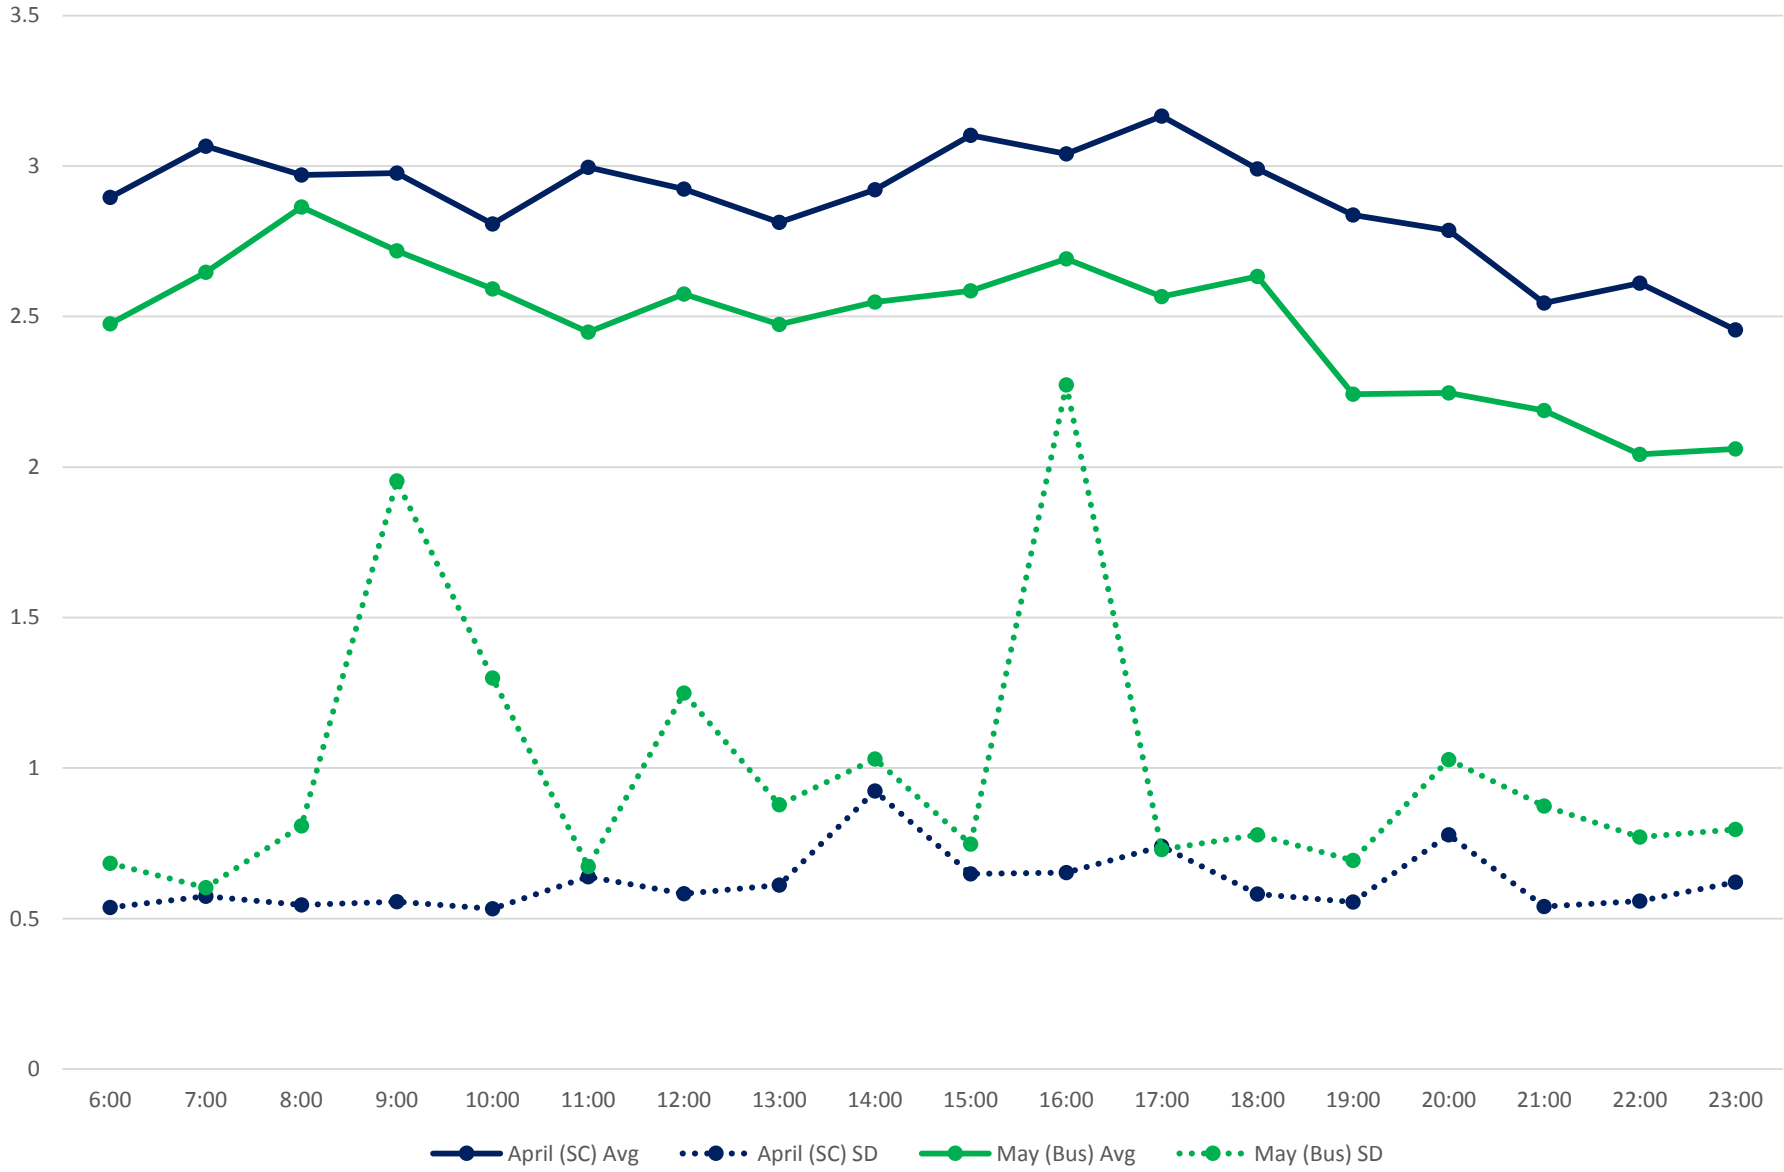

501 Queen Link Times From Silver Birch Ave. To Woodbine Ave. Westbound April/May 2017

501 Queen Link Times From Silver Birch Ave. To East of Coxwell Ave. Westbound April/May 2017

501 Queen Link Times From Silver Birch Ave. To Yonge St. Westbound April/May 2017

501 Queen Link Times From Silver Birch Ave. To Roncesvalles Ave. Westbound April/May 2017

501 Queen Link Times From Woodbine Ave. To East of Coxwell Ave. Westbound April/May 2017

501 Queen Link Times From East of Coxwell Ave. To Greenwood Ave. Westbound April/May 2017

501 Queen Link Times From East of Coxwell Ave. To Parliament St. Westbound April/May 2017

501 Queen Link Times From Greenwood Ave. To West of Broadview Ave. Westbound April/May 2017

501 Queen Link Times From West of Broadview Ave. To Parliament St. Westbound April/May 2017