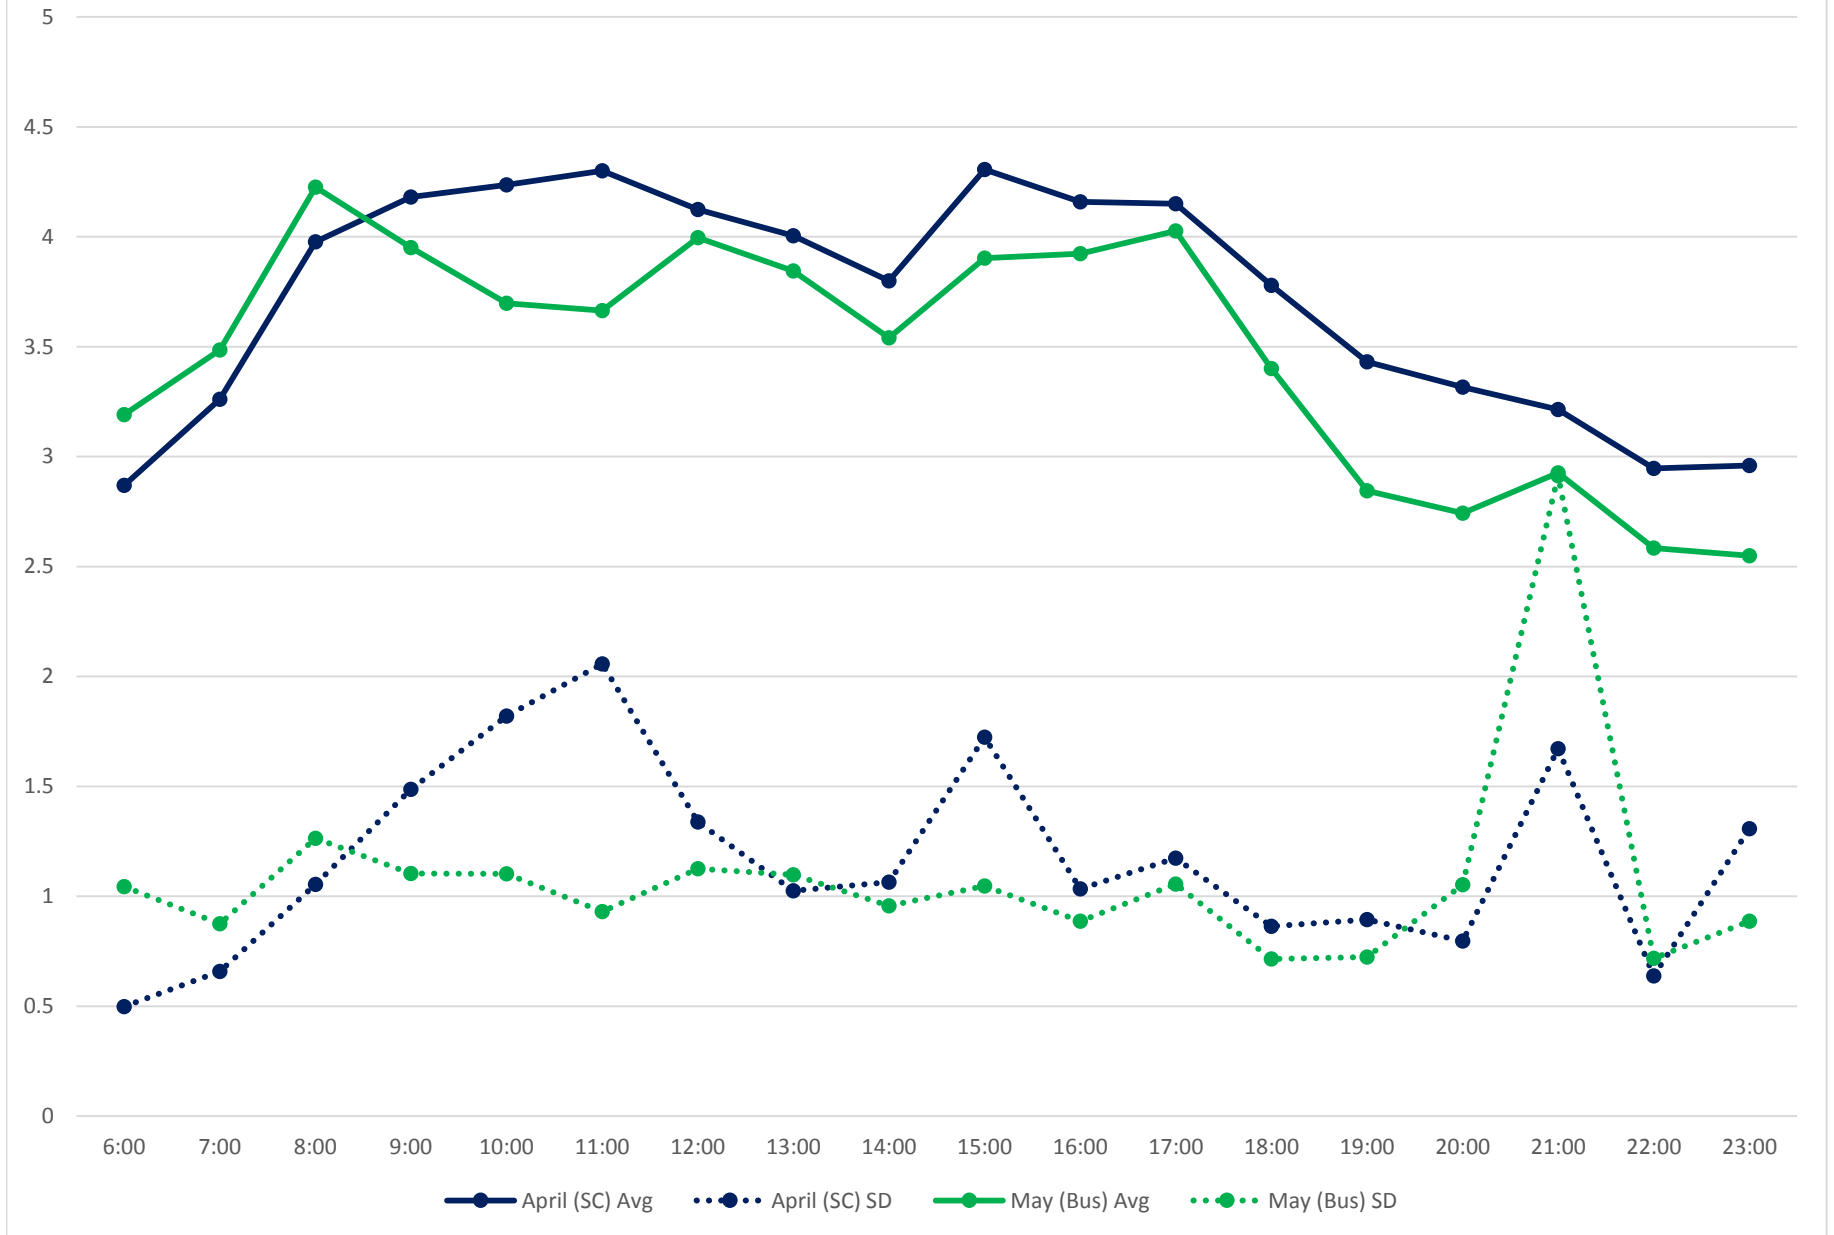

501 Queen Link Times From Silver Birch Ave. To Roncesvalles Ave. Westbound April/May 2017

501 Queen Link Times From Woodbine Ave. To East of Coxwell Ave. Westbound April/May 2017

501 Queen Link Times From East of Coxwell Ave. To Greenwood Ave. Westbound April/May 2017

501 Queen Link Times From East of Coxwell Ave. To Parliament St. Westbound April/May 2017

501 Queen Link Times From Greenwood Ave. To West of Broadview Ave. Westbound April/May 2017

501 Queen Link Times From West of Broadview Ave. To Parliament St. Westbound April/May 2017

501 Queen Link Times From Parliament St. To Jarvis St. Westbound April/May 2017

501 Queen Link Times From Parliament St. To Yonge St. Westbound April/May 2017

501 Queen Link Times From Jarvis St. To Yonge St. Westbound April/May 2017