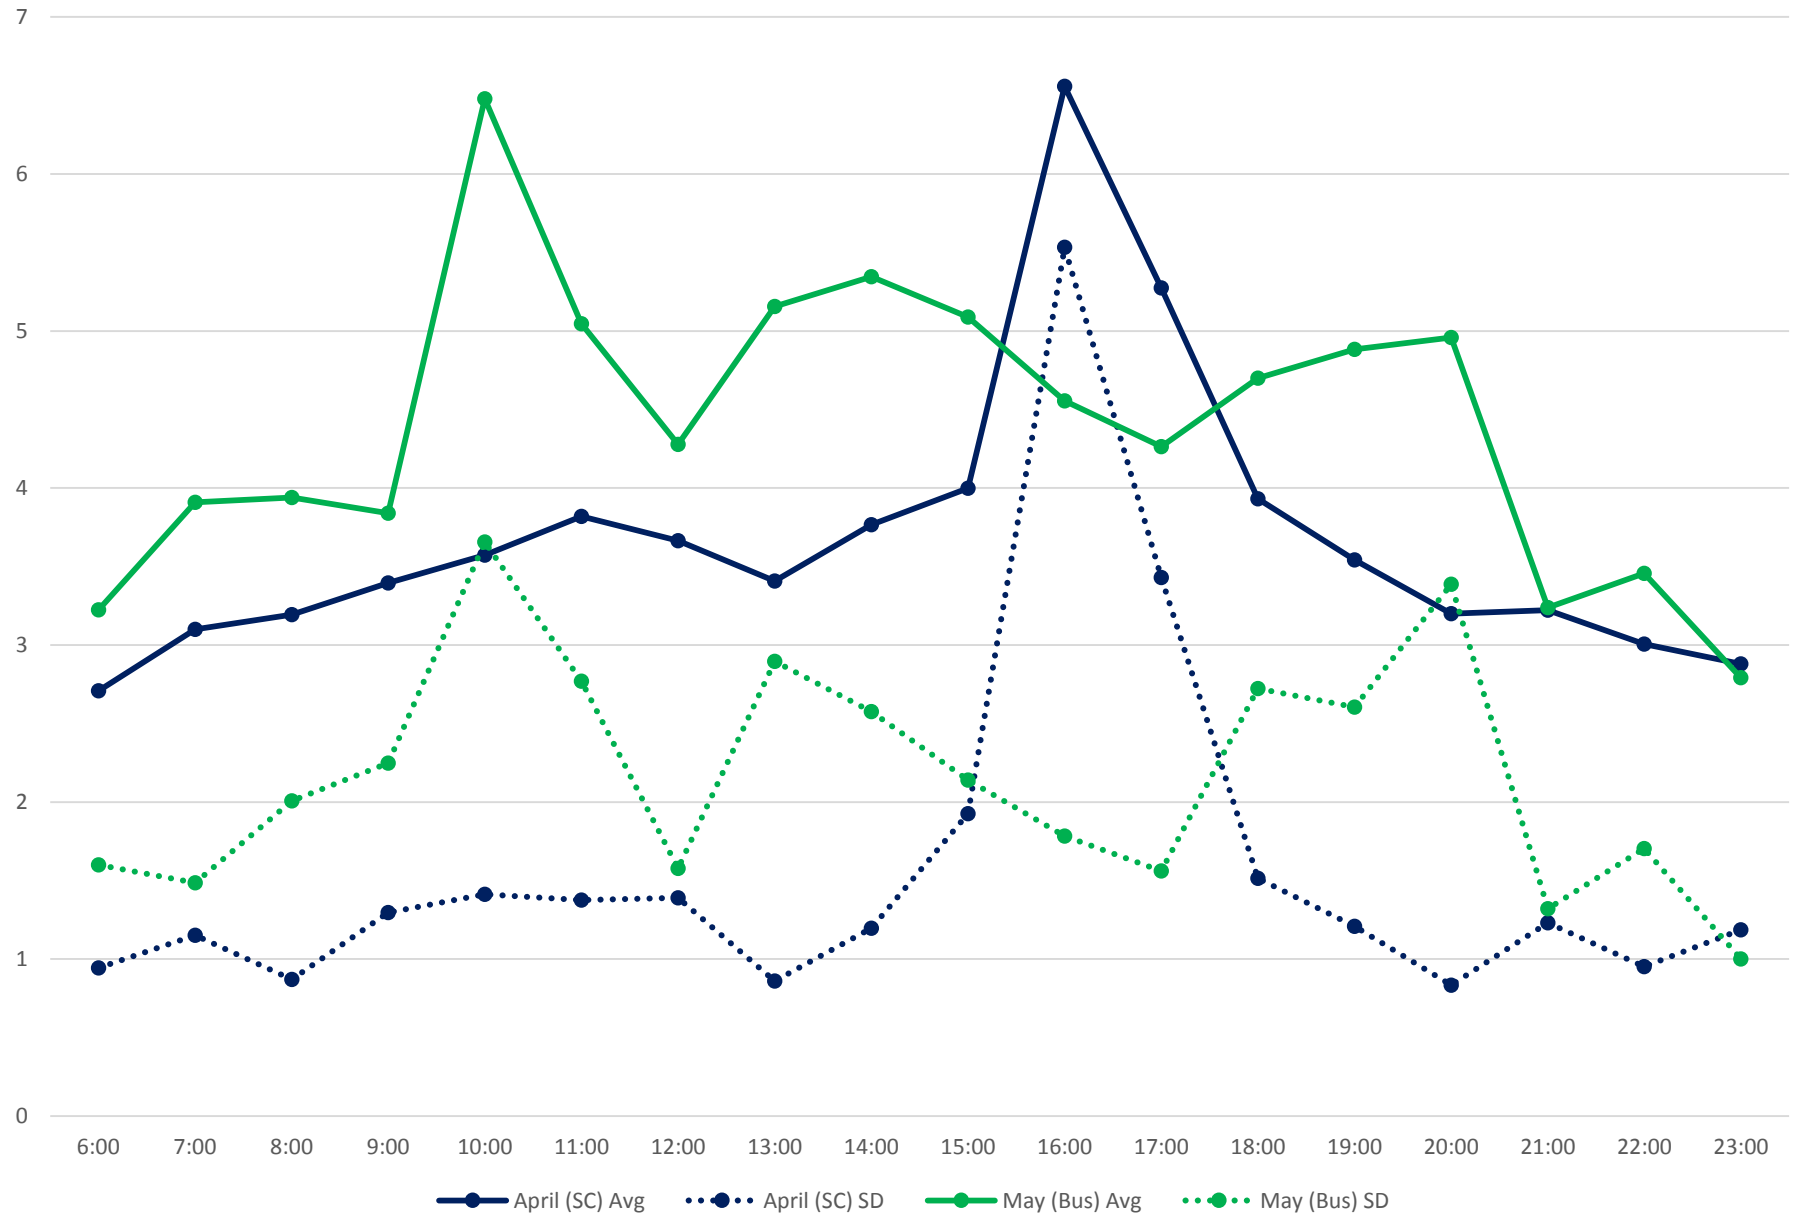

501 Queen Link Times From University Ave. To Dufferin St. Westbound April/May 2017

501 Queen Link Times From John St. To Spadina Ave. Westbound April/May 2017

501 Queen Link Times From Spadina Ave. To Bathurst St. Westbound April/May 2017

501 Queen Link Times From Bathurst St. To Ossington Ave. Westbound April/May 2017

501 Queen Link Times From Bathurst St. To Roncesvalles Ave. Westbound April/May 2017

501 Queen Link Times From Ossington Ave. To Dufferin St. Westbound April/May 2017

501 Queen Link Times From Dufferin St. To Lansdowne Ave. Westbound April/May 2017

501 Queen Link Times From Lansdowne Ave. To Roncesvalles Ave. Westbound April/May 2017

501 Queen Link Times From Lakeshore Humber To Long Branch Loop Westbound April/May 2017