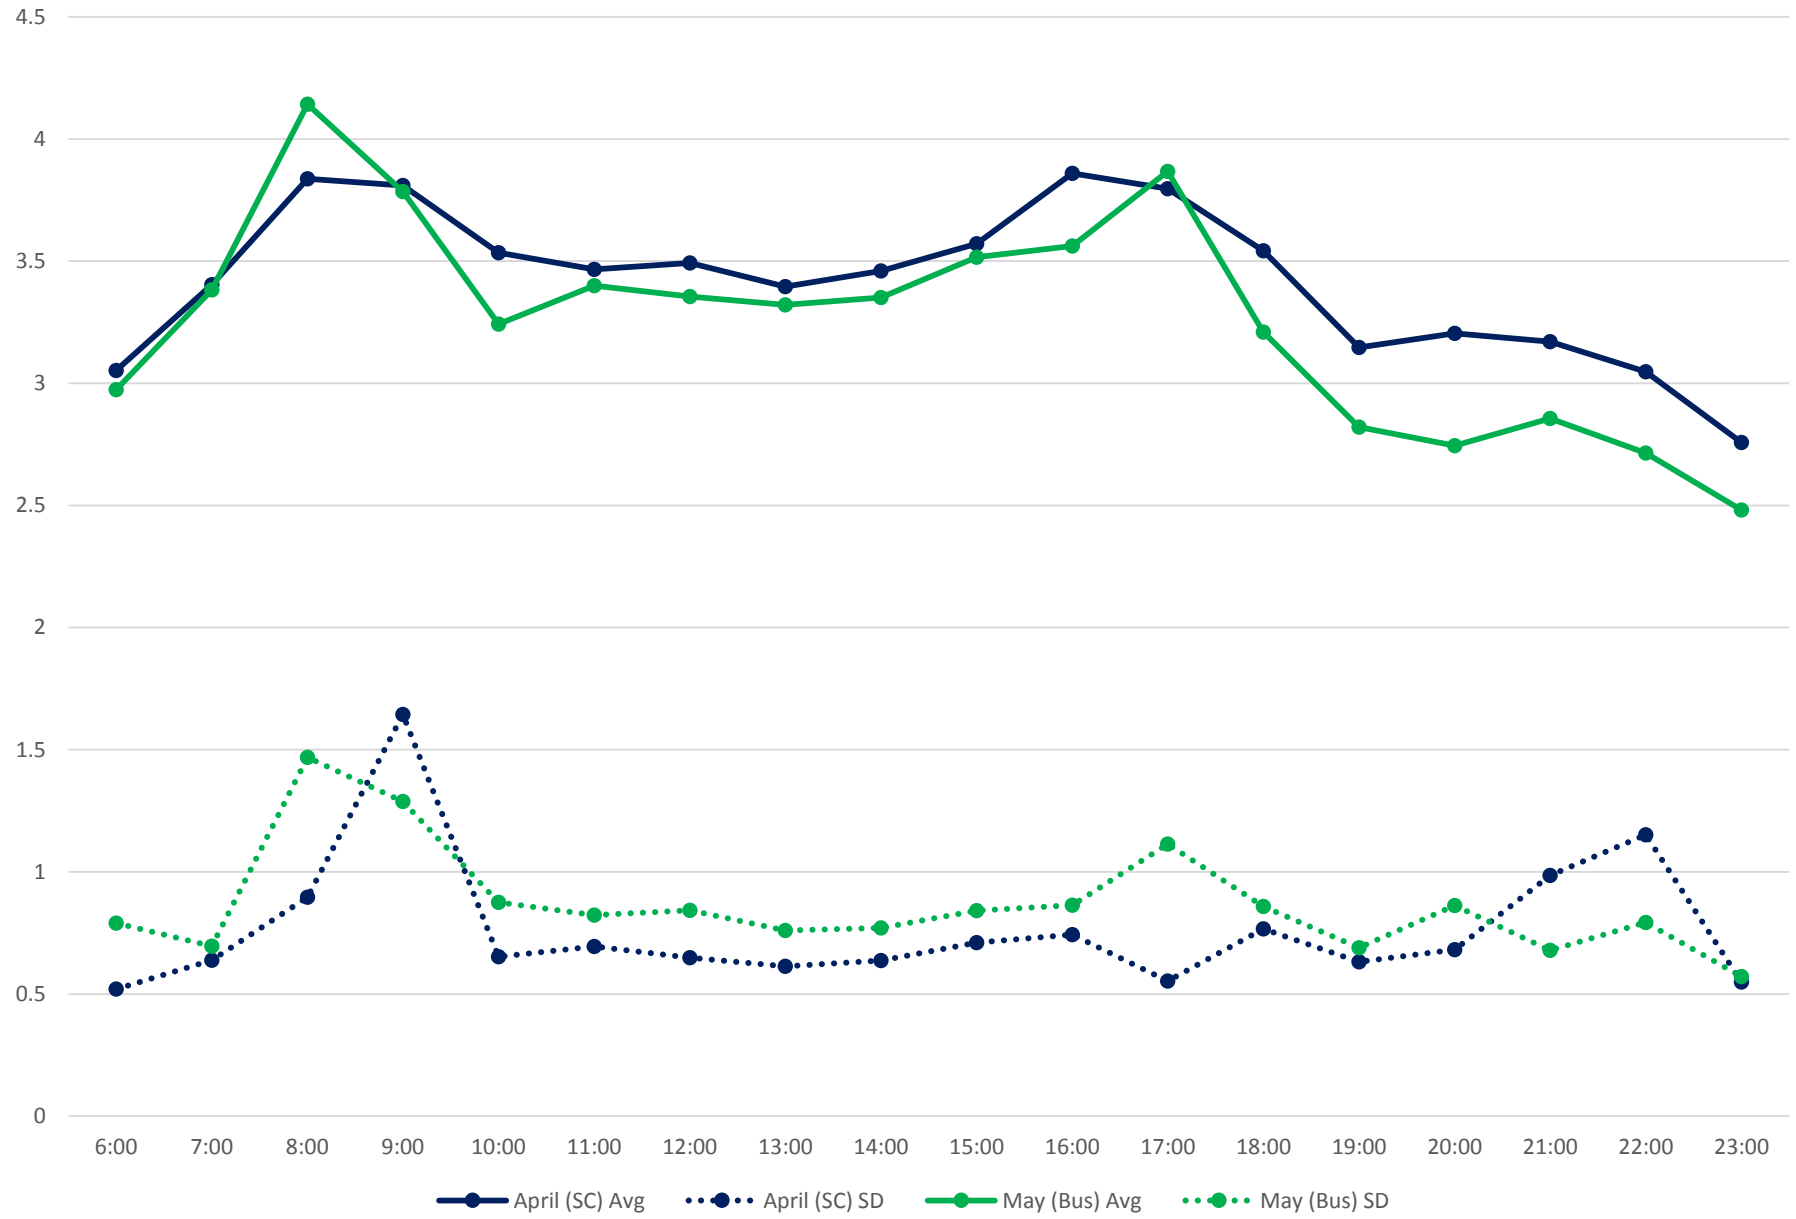

501 Queen Link Times From Silver Birch Ave. To Roncesvalles Ave. Westbound April/May 2017

501 Queen Link Times From Woodbine Ave. To East of Coxwell Ave. Westbound April/May 2017

501 Queen Link Times From East of Coxwell Ave. To Greenwood Ave. Westbound April/May 2017

501 Queen Link Times From East of Coxwell Ave. To Parliament St. Westbound April/May 2017

501 Queen Link Times From Greenwood Ave. To West of Broadview Ave. Westbound April/May 2017

501 Queen Link Times From West of Broadview Ave. To Parliament St. Westbound April/May 2017

501 Queen Link Times From Parliament St. To Jarvis St. Westbound April/May 2017

501 Queen Link Times From Parliament St. To Yonge St. Westbound April/May 2017

501 Queen Link Times From Jarvis St. To Yonge St. Westbound April/May 2017

501 Queen Link Times From Bathurst St. To Ossington Ave. Westbound April/May 2017

501 Queen Link Times From Bathurst St. To Roncesvalles Ave. Westbound April/May 2017

501 Queen Link Times From Ossington Ave. To Dufferin St. Westbound April/May 2017