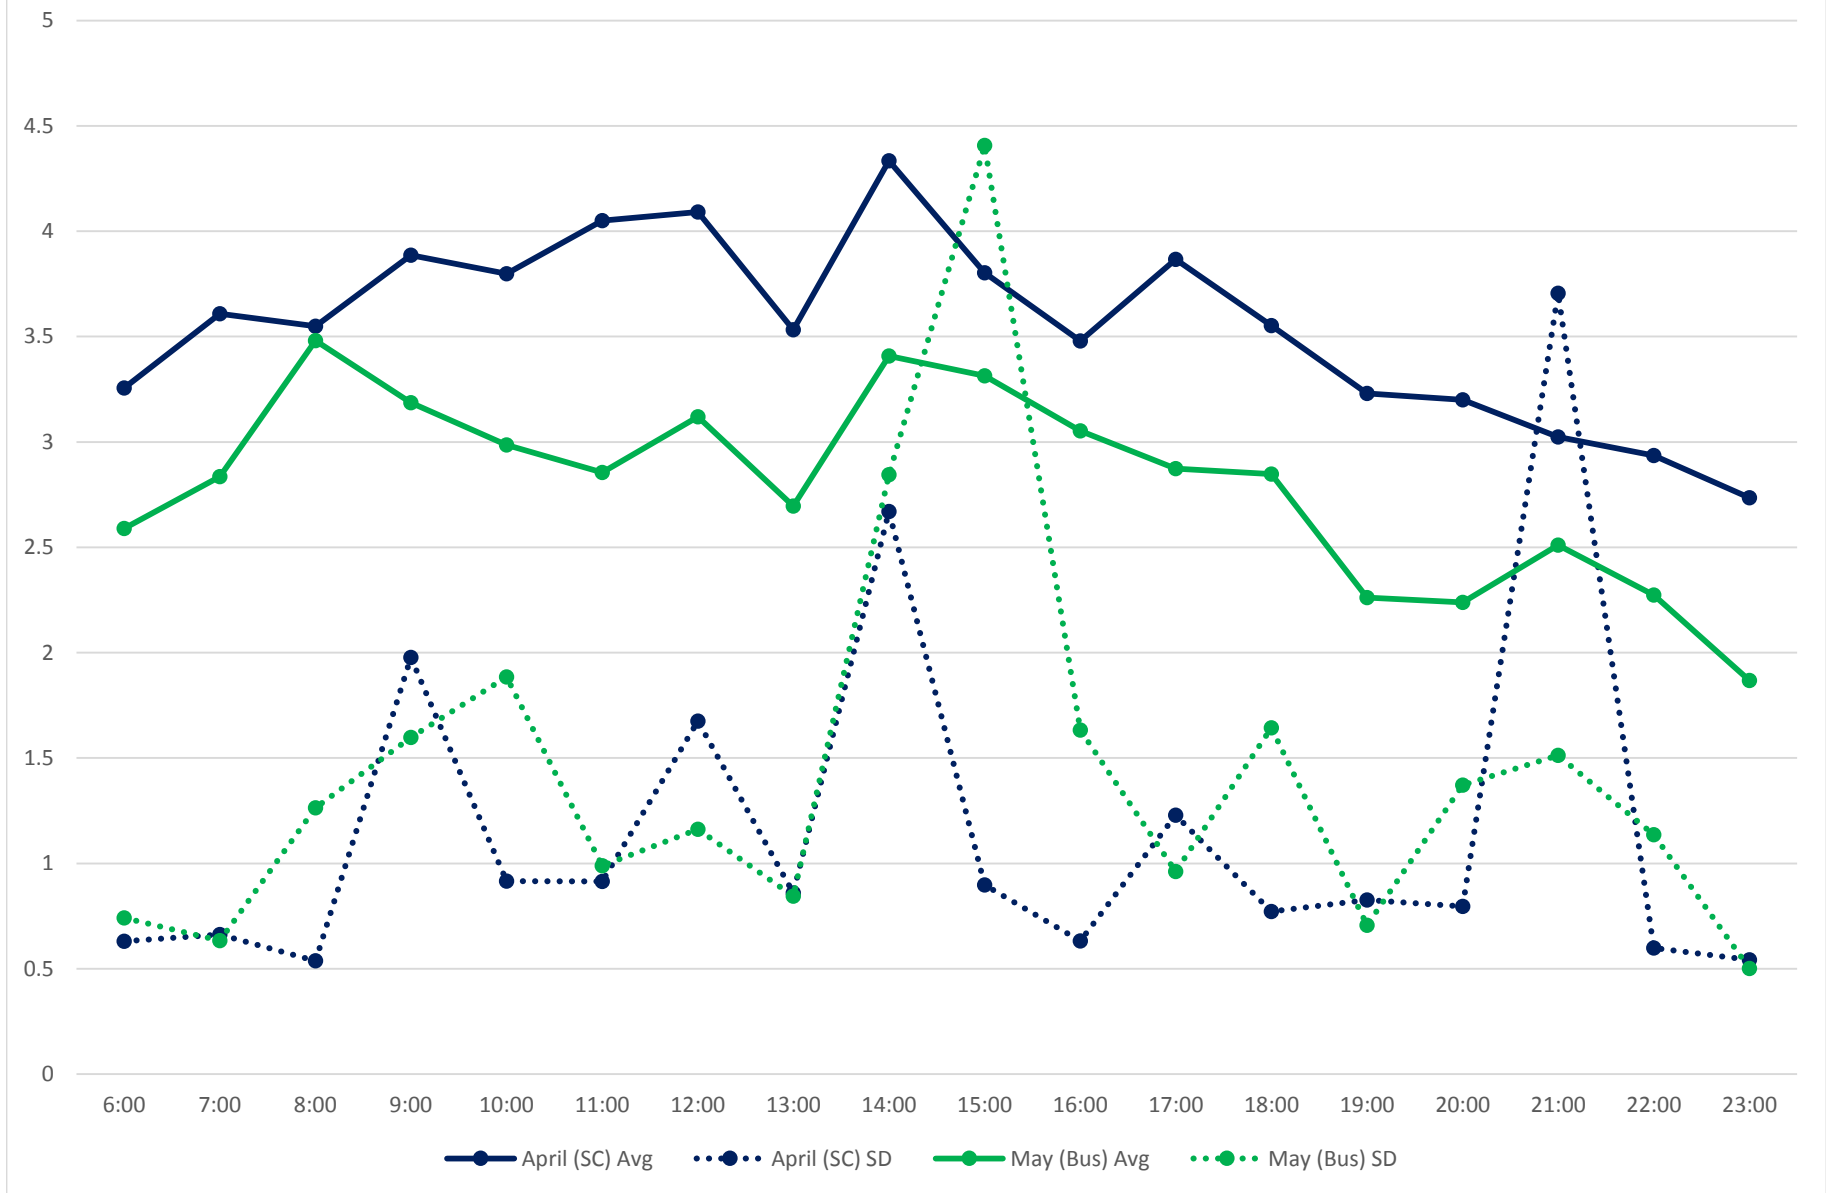

501 Queen Link Times From Silver Birch Ave. To Woodbine Ave. Westbound April/May 2017

501 Queen Link Times From Silver Birch Ave. To East of Coxwell Ave. Westbound April/May 2017

501 Queen Link Times From Silver Birch Ave. To Yonge St. Westbound April/May 2017

501 Queen Link Times From Silver Birch Ave. To Roncesvalles Ave. Westbound April/May 2017

501 Queen Link Times From Woodbine Ave. To East of Coxwell Ave. Westbound April/May 2017

501 Queen Link Times From East of Coxwell Ave. To Greenwood Ave. Westbound April/May 2017

501 Queen Link Times From East of Coxwell Ave. To Parliament St. Westbound April/May 2017

501 Queen Link Times From Greenwood Ave. To West of Broadview Ave. Westbound April/May 2017

501 Queen Link Times From West of Broadview Ave. To Parliament St. Westbound April/May 2017

501 Queen Link Times From Dufferin St. To Lansdowne Ave. Westbound April/May 2017

501 Queen Link Times From Lansdowne Ave. To Roncesvalles Ave. Westbound April/May 2017

501 Queen Link Times From Lakeshore Humber To Long Branch Loop Westbound April/May 2017