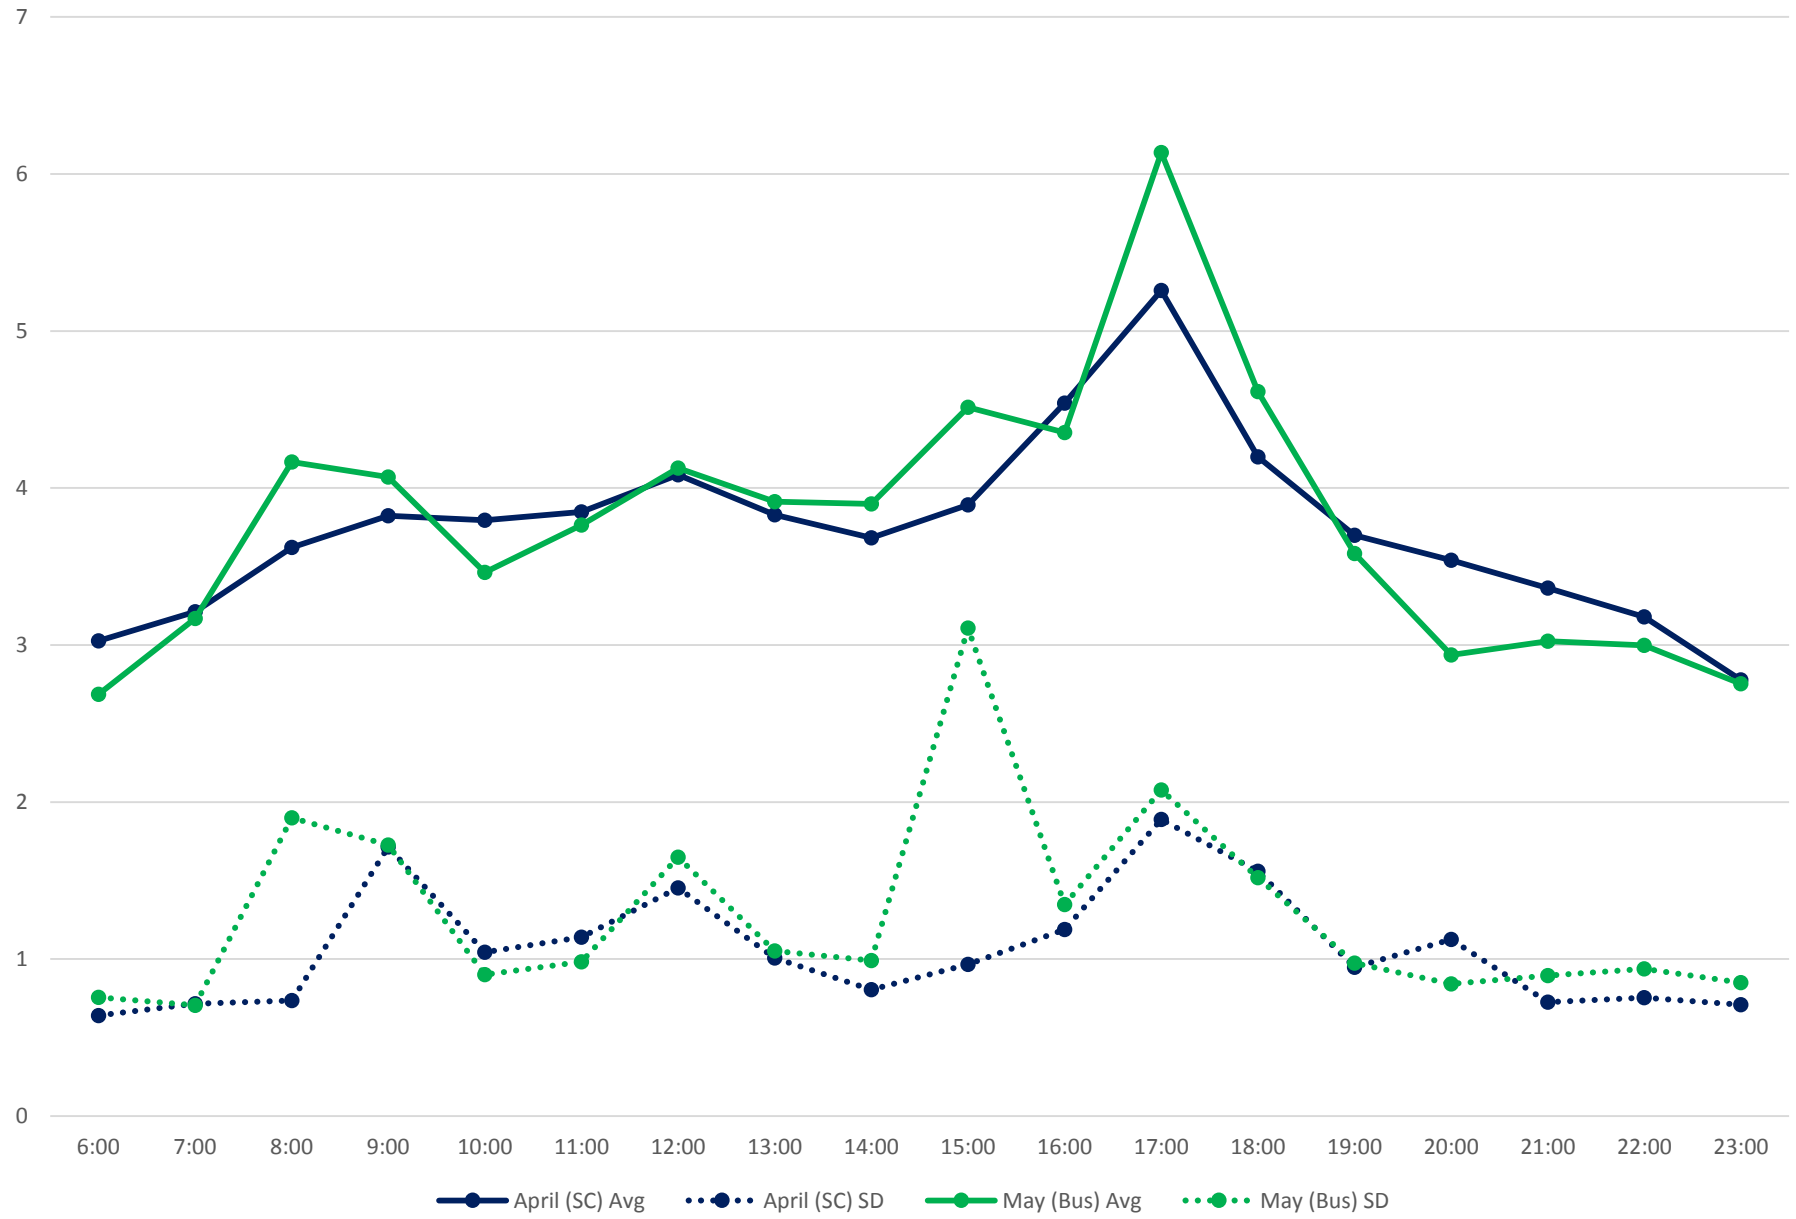

501 Queen Link Times From Parliament St. To Jarvis St. Westbound April/May 2017

501 Queen Link Times From Parliament St. To Yonge St. Westbound April/May 2017

501 Queen Link Times From Jarvis St. To Yonge St. Westbound April/May 2017

501 Queen Link Times From Yonge St. To University Ave. Westbound April/May 2017

501 Queen Link Times From Yonge St. To Bathurst St. Westbound April/May 2017

501 Queen Link Times From University Ave. To John St. Westbound April/May 2017

501 Queen Link Times From Bathurst St. To Ossington Ave. Westbound April/May 2017

501 Queen Link Times From Bathurst St. To Roncesvalles Ave. Westbound April/May 2017

501 Queen Link Times From Ossington Ave. To Dufferin St. Westbound April/May 2017

501 Queen Link Times From Dufferin St. To Lansdowne Ave. Westbound April/May 2017

501 Queen Link Times From Lansdowne Ave. To Roncesvalles Ave. Westbound April/May 2017

501 Queen Link Times From Lakeshore Humber To Long Branch Loop Westbound April/May 2017