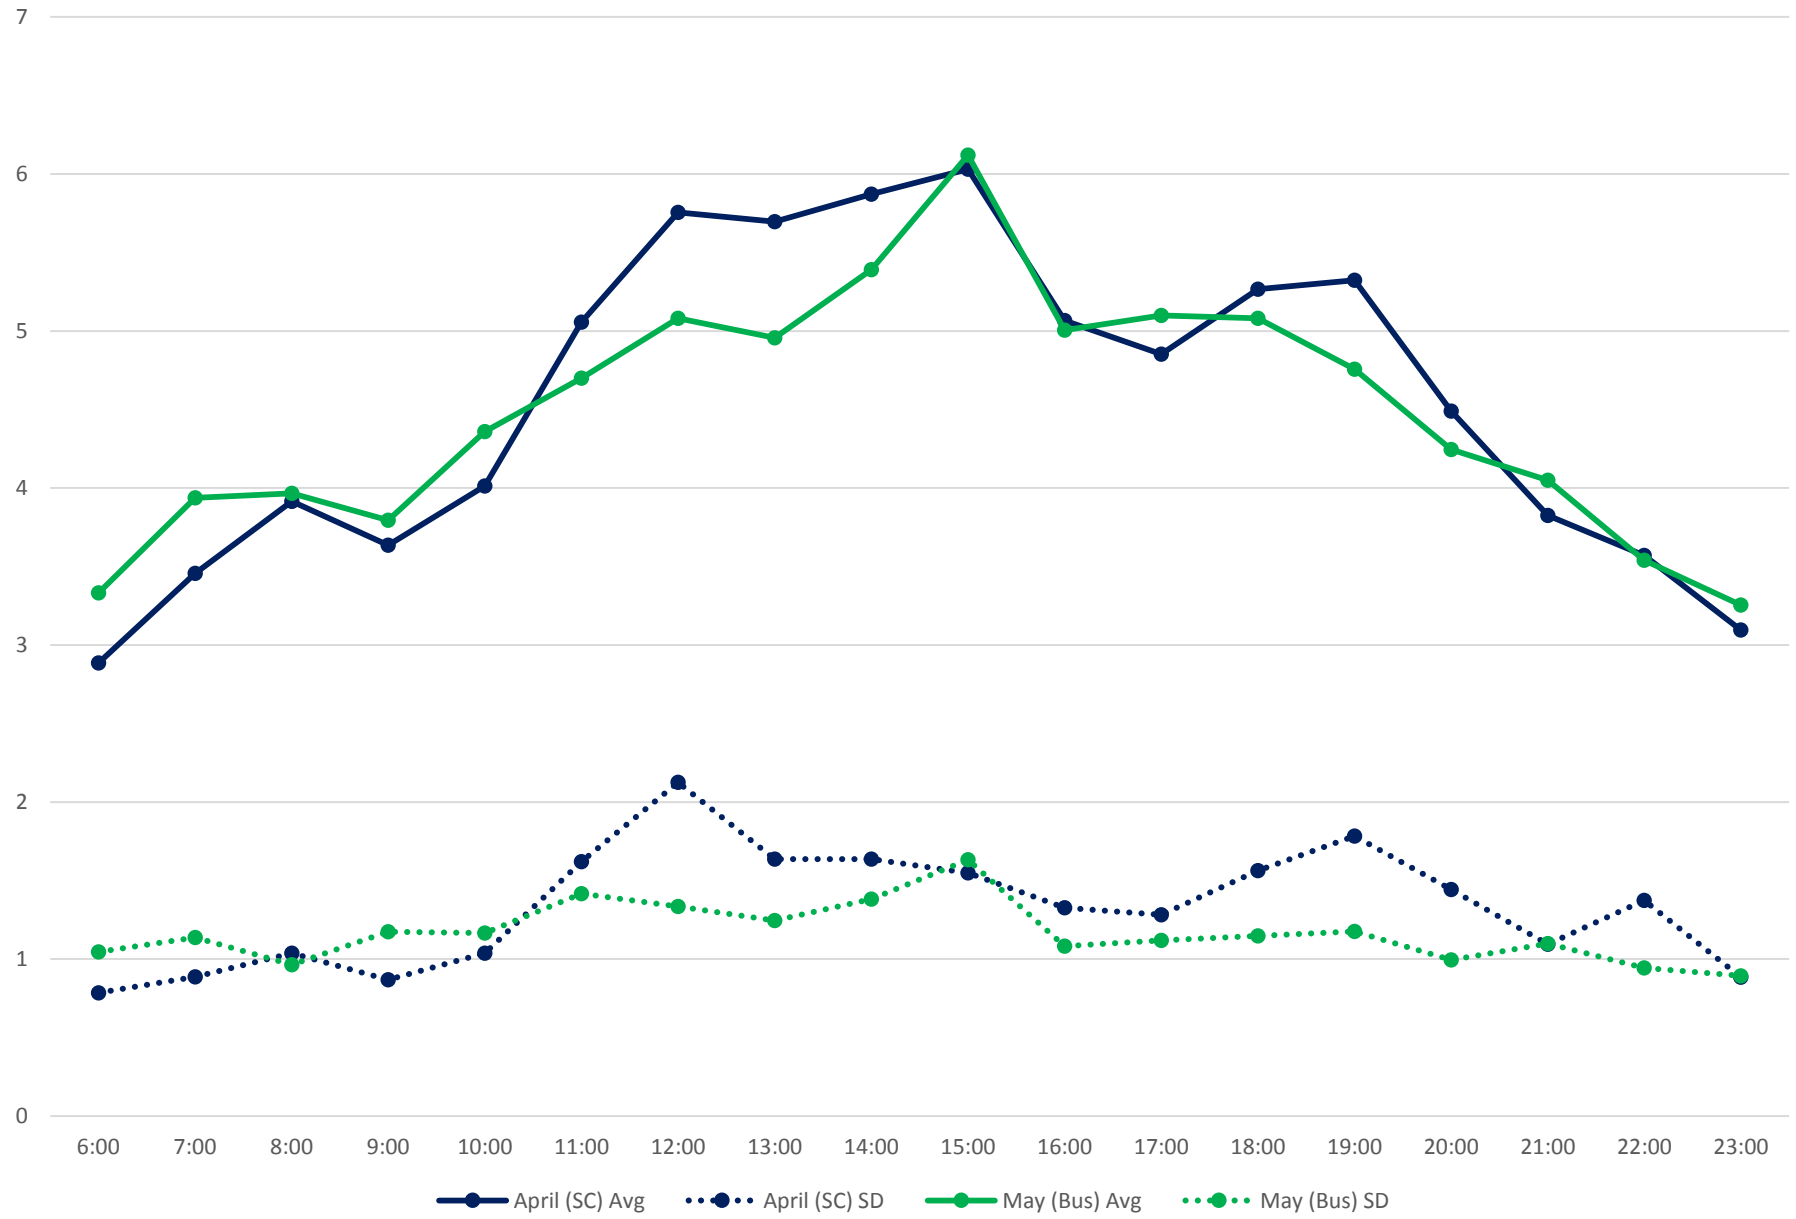

501 Queen Link Times From University Ave. To Dufferin St. Westbound April/May 2017

501 Queen Link Times From John St. To Spadina Ave. Westbound April/May 2017

501 Queen Link Times From Spadina Ave. To Bathurst St. Westbound April/May 2017

501 Queen Link Times From Bathurst St. To Ossington Ave. Westbound April/May 2017

501 Queen Link Times From Bathurst St. To Roncesvalles Ave. Westbound April/May 2017

501 Queen Link Times From Ossington Ave. To Dufferin St. Westbound April/May 2017

501 Queen Link Times From Dufferin St. To Lansdowne Ave. Westbound April/May 2017

501 Queen Link Times From Lansdowne Ave. To Roncesvalles Ave. Westbound April/May 2017

501 Queen Link Times From Lakeshore Humber To Long Branch Loop Westbound April/May 2017