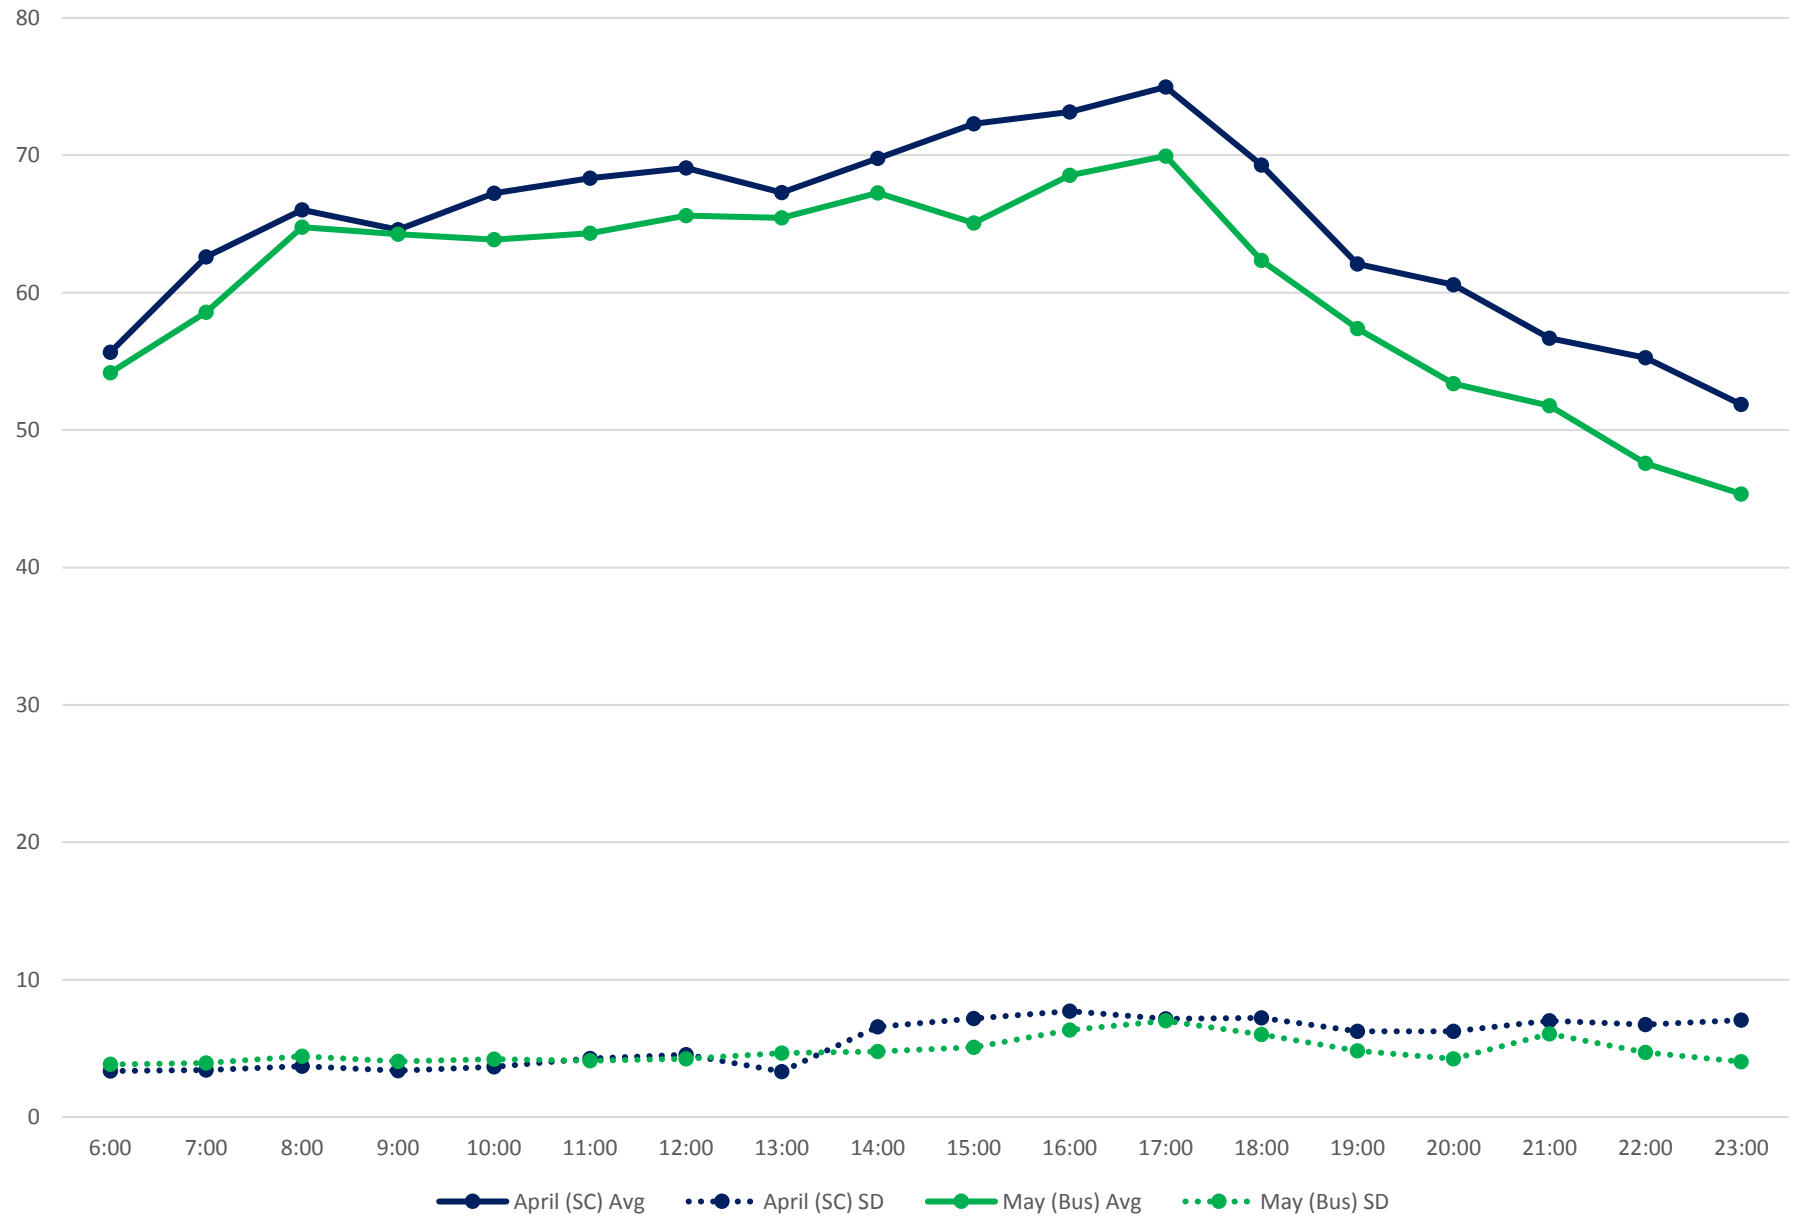

501 Queen Link Times From Silver Birch Ave. To Woodbine Ave. Westbound April/May 2017

501 Queen Link Times From Silver Birch Ave. To East of Coxwell Ave. Westbound April/May 2017

501 Queen Link Times From Silver Birch Ave. To Yonge St. Westbound April/May 2017

501 Queen Link Times From Silver Birch Ave. To Roncesvalles Ave. Westbound April/May 2017

501 Queen Link Times From Woodbine Ave. To East of Coxwell Ave. Westbound April/May 2017

501 Queen Link Times From East of Coxwell Ave. To Greenwood Ave. Westbound April/May 2017

501 Queen Link Times From East of Coxwell Ave. To Parliament St. Westbound April/May 2017

501 Queen Link Times From Greenwood Ave. To West of Broadview Ave. Westbound April/May 2017

501 Queen Link Times From West of Broadview Ave. To Parliament St. Westbound April/May 2017

501 Queen Link Times From Bathurst St. To Ossington Ave. Westbound April/May 2017

501 Queen Link Times From Bathurst St. To Roncesvalles Ave. Westbound April/May 2017

501 Queen Link Times From Ossington Ave. To Dufferin St. Westbound April/May 2017