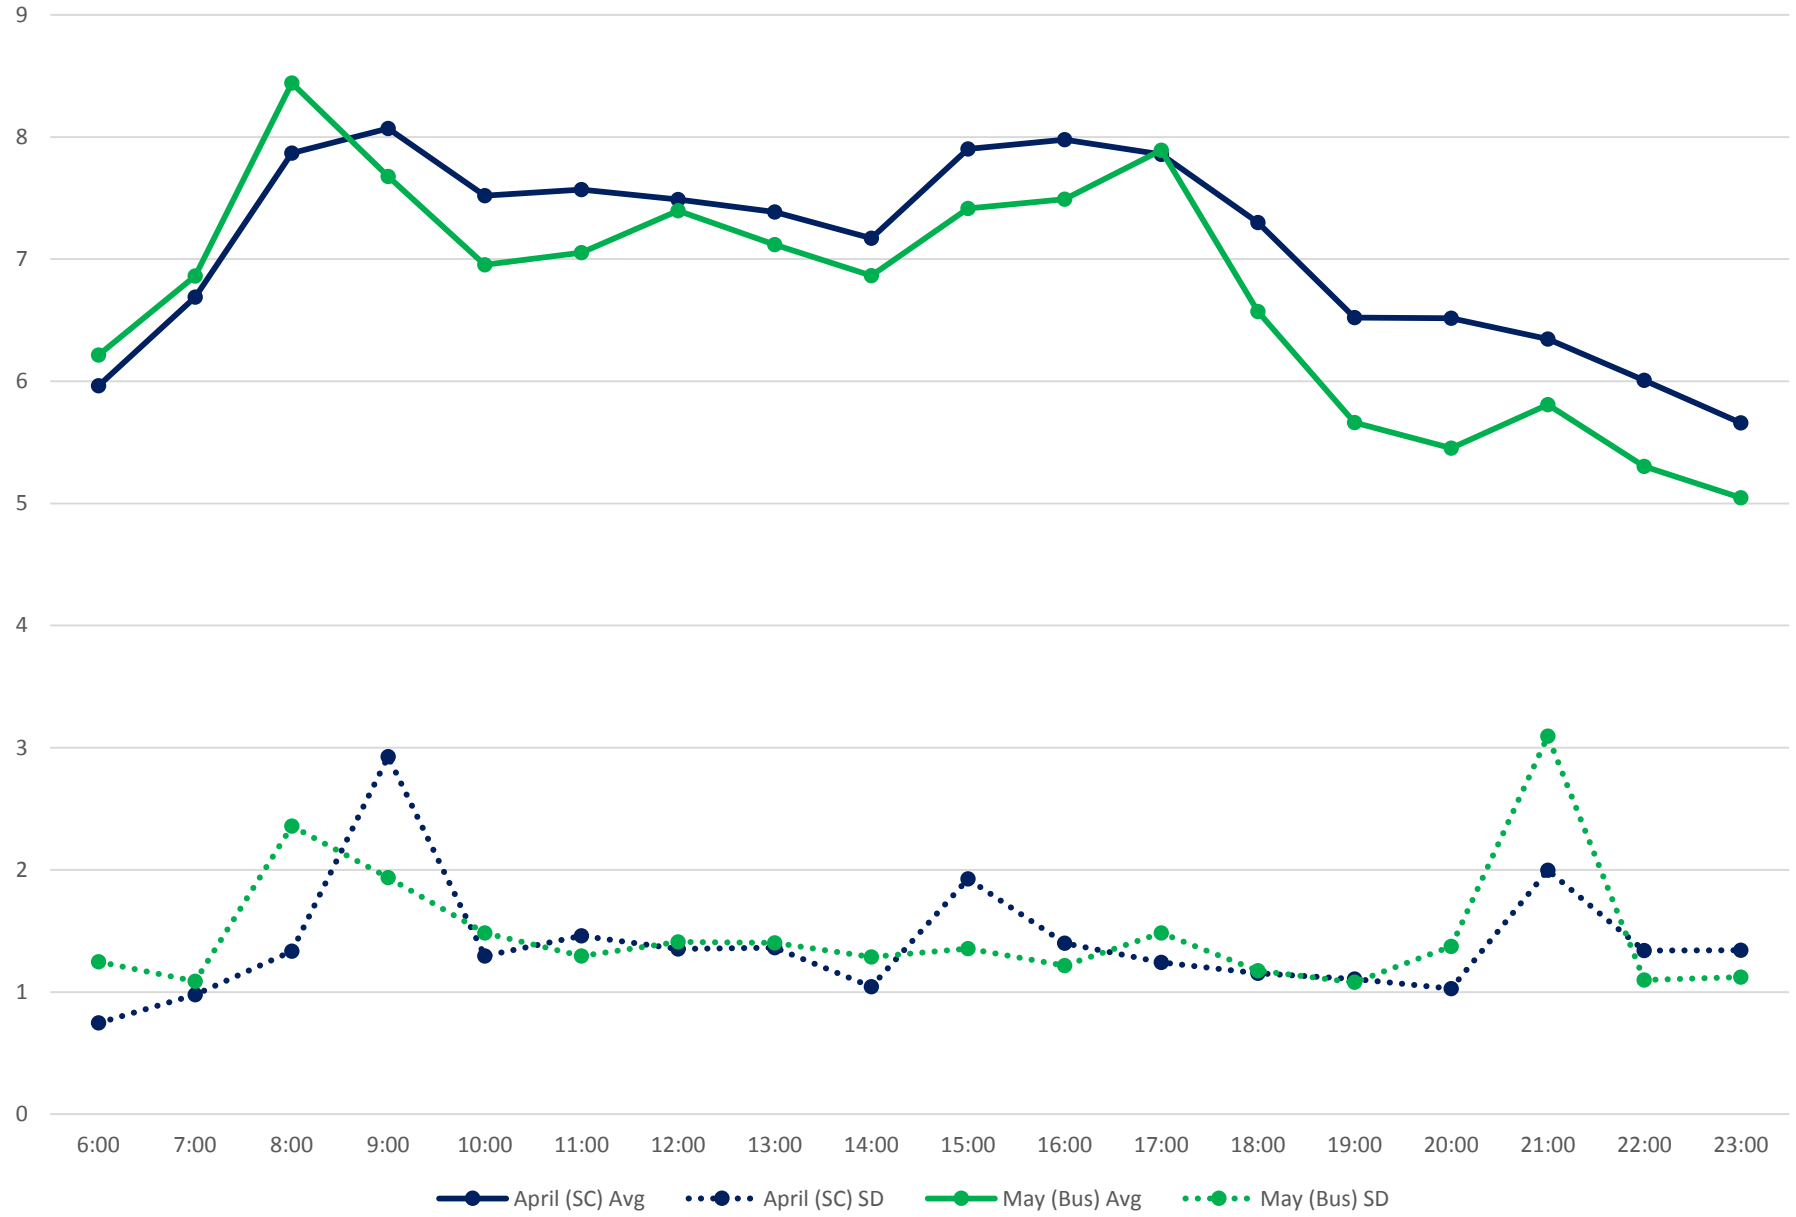

501 Queen Link Times From Silver Birch Ave. To Roncesvalles Ave. Westbound April/May 2017

501 Queen Link Times From Woodbine Ave. To East of Coxwell Ave. Westbound April/May 2017

501 Queen Link Times From East of Coxwell Ave. To Greenwood Ave. Westbound April/May 2017

501 Queen Link Times From East of Coxwell Ave. To Parliament St. Westbound April/May 2017

501 Queen Link Times From Greenwood Ave. To West of Broadview Ave. Westbound April/May 2017

501 Queen Link Times From West of Broadview Ave. To Parliament St. Westbound April/May 2017

501 Queen Link Times From Parliament St. To Jarvis St. Westbound April/May 2017

501 Queen Link Times From Parliament St. To Yonge St. Westbound April/May 2017

501 Queen Link Times From Jarvis St. To Yonge St. Westbound April/May 2017

501 Queen Link Times From Bathurst St. To Ossington Ave. Westbound April/May 2017

501 Queen Link Times From Bathurst St. To Roncesvalles Ave. Westbound April/May 2017

501 Queen Link Times From Ossington Ave. To Dufferin St. Westbound April/May 2017