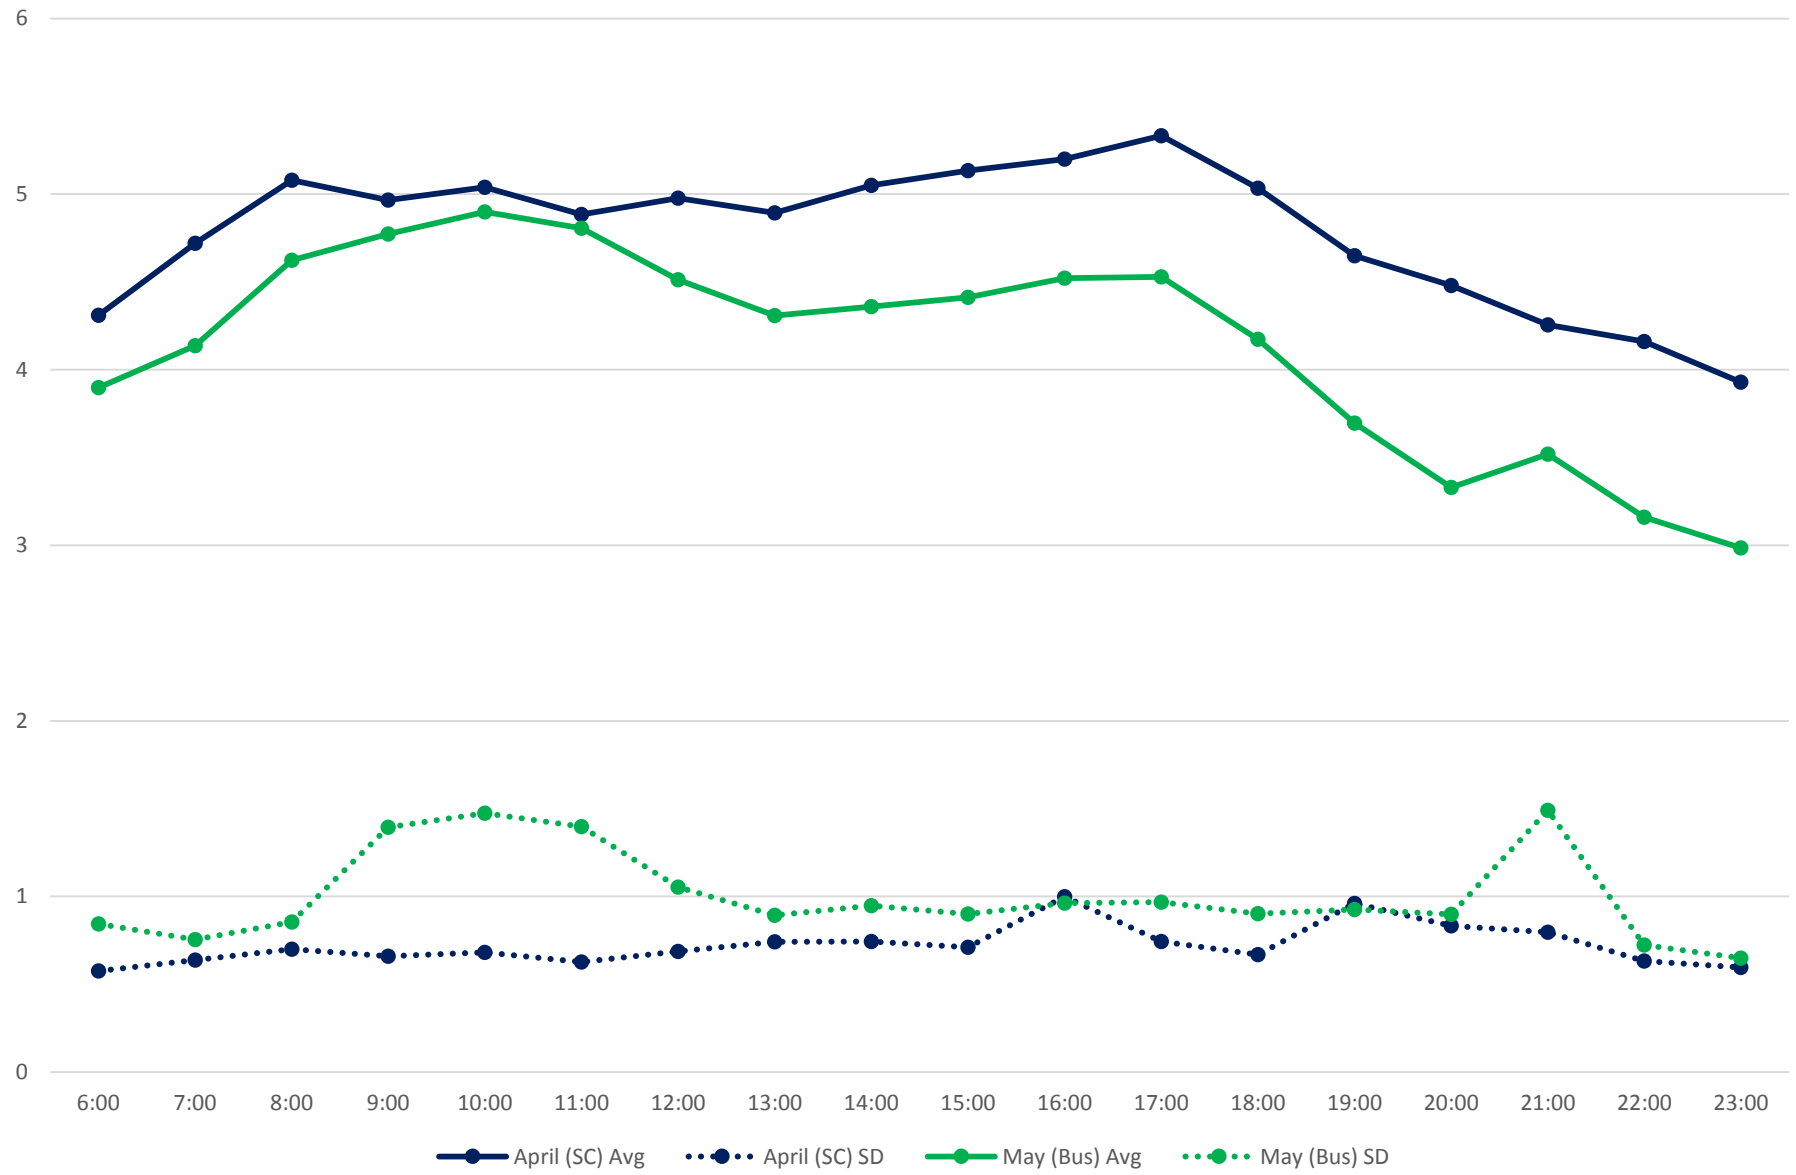

501 Queen Link Times From Silver Birch Ave. To Roncesvalles Ave. Westbound April/May 2017

501 Queen Link Times From Woodbine Ave. To East of Coxwell Ave. Westbound April/May 2017

501 Queen Link Times From East of Coxwell Ave. To Greenwood Ave. Westbound April/May 2017

501 Queen Link Times From East of Coxwell Ave. To Parliament St. Westbound April/May 2017

501 Queen Link Times From Greenwood Ave. To West of Broadview Ave. Westbound April/May 2017

501 Queen Link Times From West of Broadview Ave. To Parliament St. Westbound April/May 2017