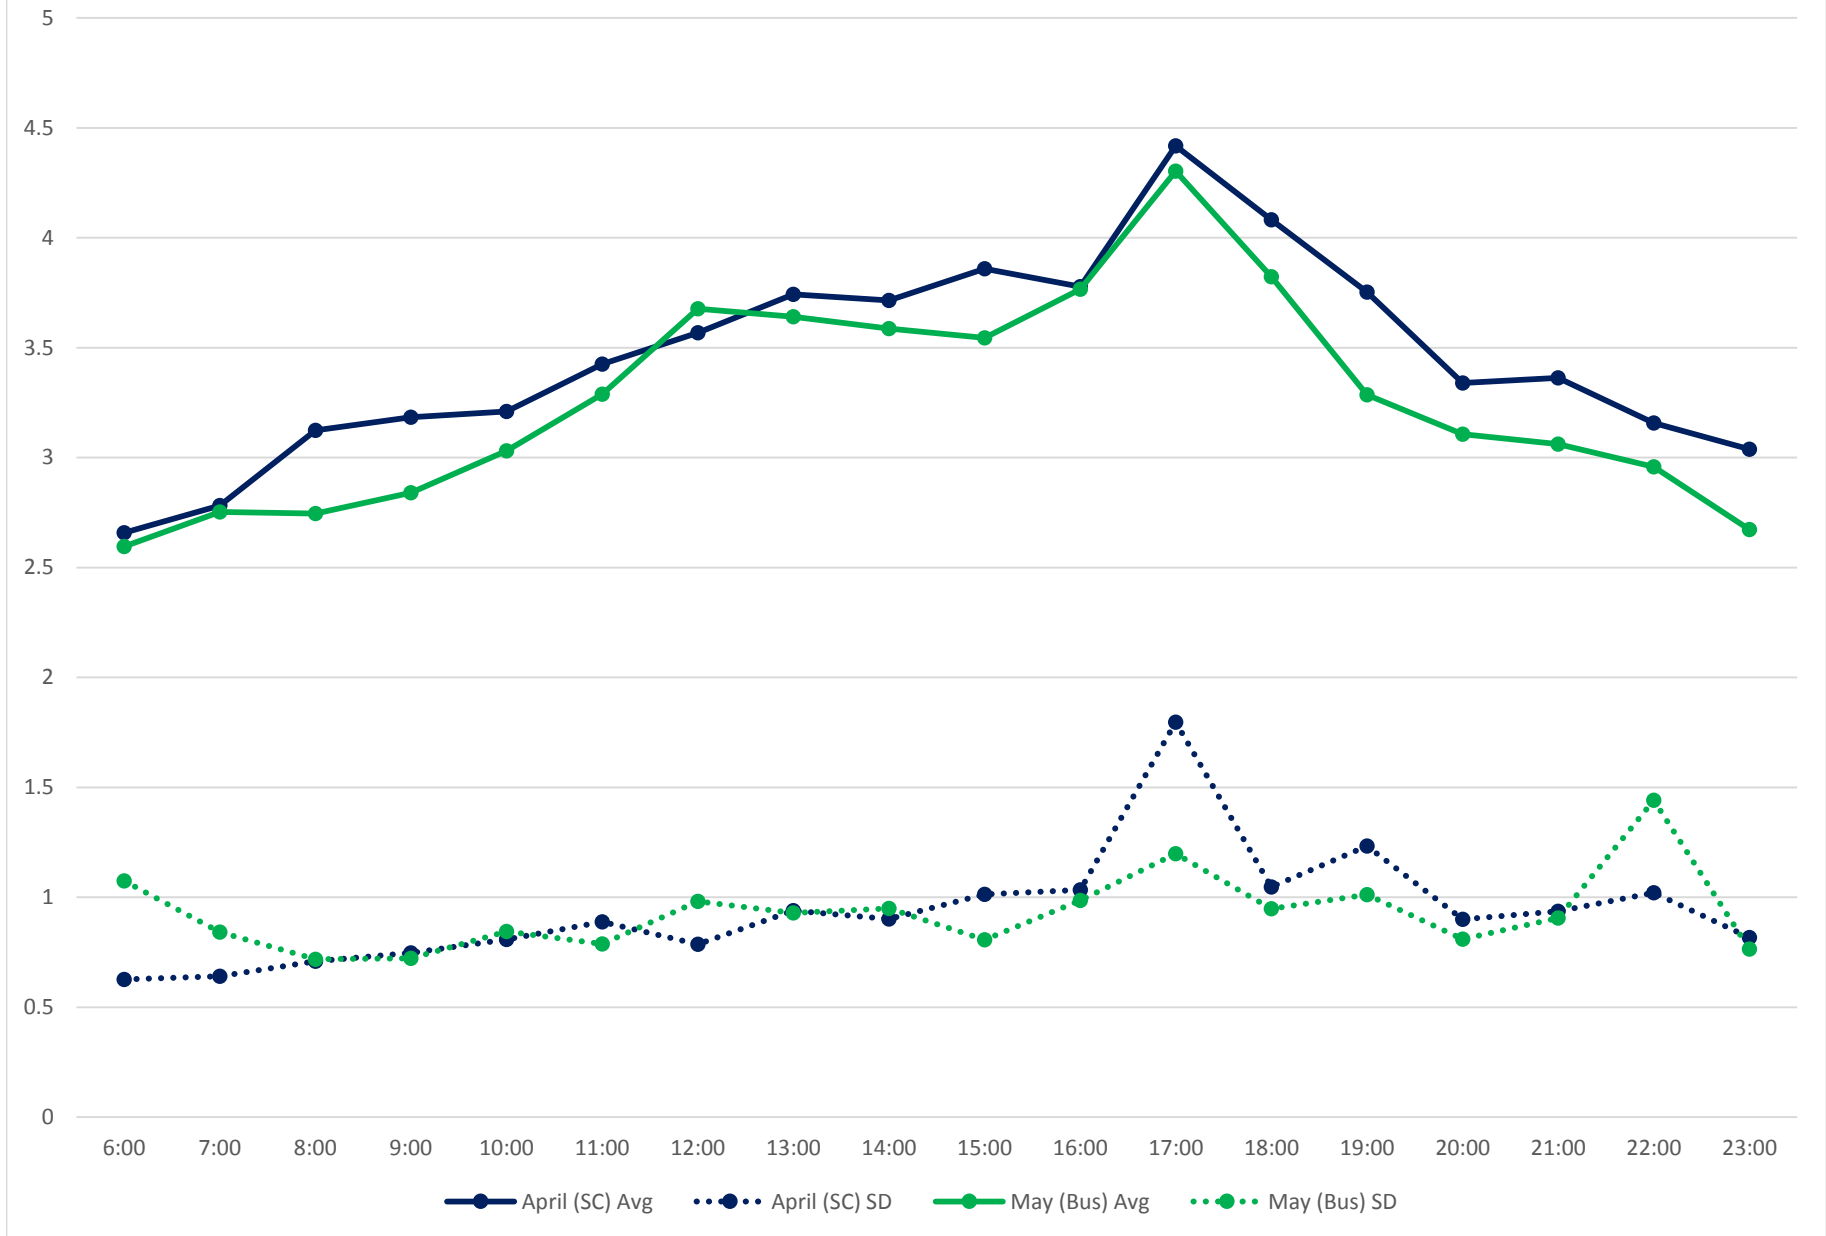

501 Queen Link Times From Yonge St. To University Ave. Westbound April/May 2017

501 Queen Link Times From Yonge St. To Bathurst St. Westbound April/May 2017

501 Queen Link Times From University Ave. To John St. Westbound April/May 2017

501 Queen Link Times From University Ave. To Dufferin St. Westbound April/May 2017

501 Queen Link Times From John St. To Spadina Ave. Westbound April/May 2017

501 Queen Link Times From Spadina Ave. To Bathurst St. Westbound April/May 2017

501 Queen Link Times From Bathurst St. To Ossington Ave. Westbound April/May 2017

501 Queen Link Times From Bathurst St. To Roncesvalles Ave. Westbound April/May 2017

501 Queen Link Times From Ossington Ave. To Dufferin St. Westbound April/May 2017

501 Queen Link Times From Dufferin St. To Lansdowne Ave. Westbound April/May 2017

501 Queen Link Times From Lansdowne Ave. To Roncesvalles Ave. Westbound April/May 2017

501 Queen Link Times From Lakeshore Humber To Long Branch Loop Westbound April/May 2017