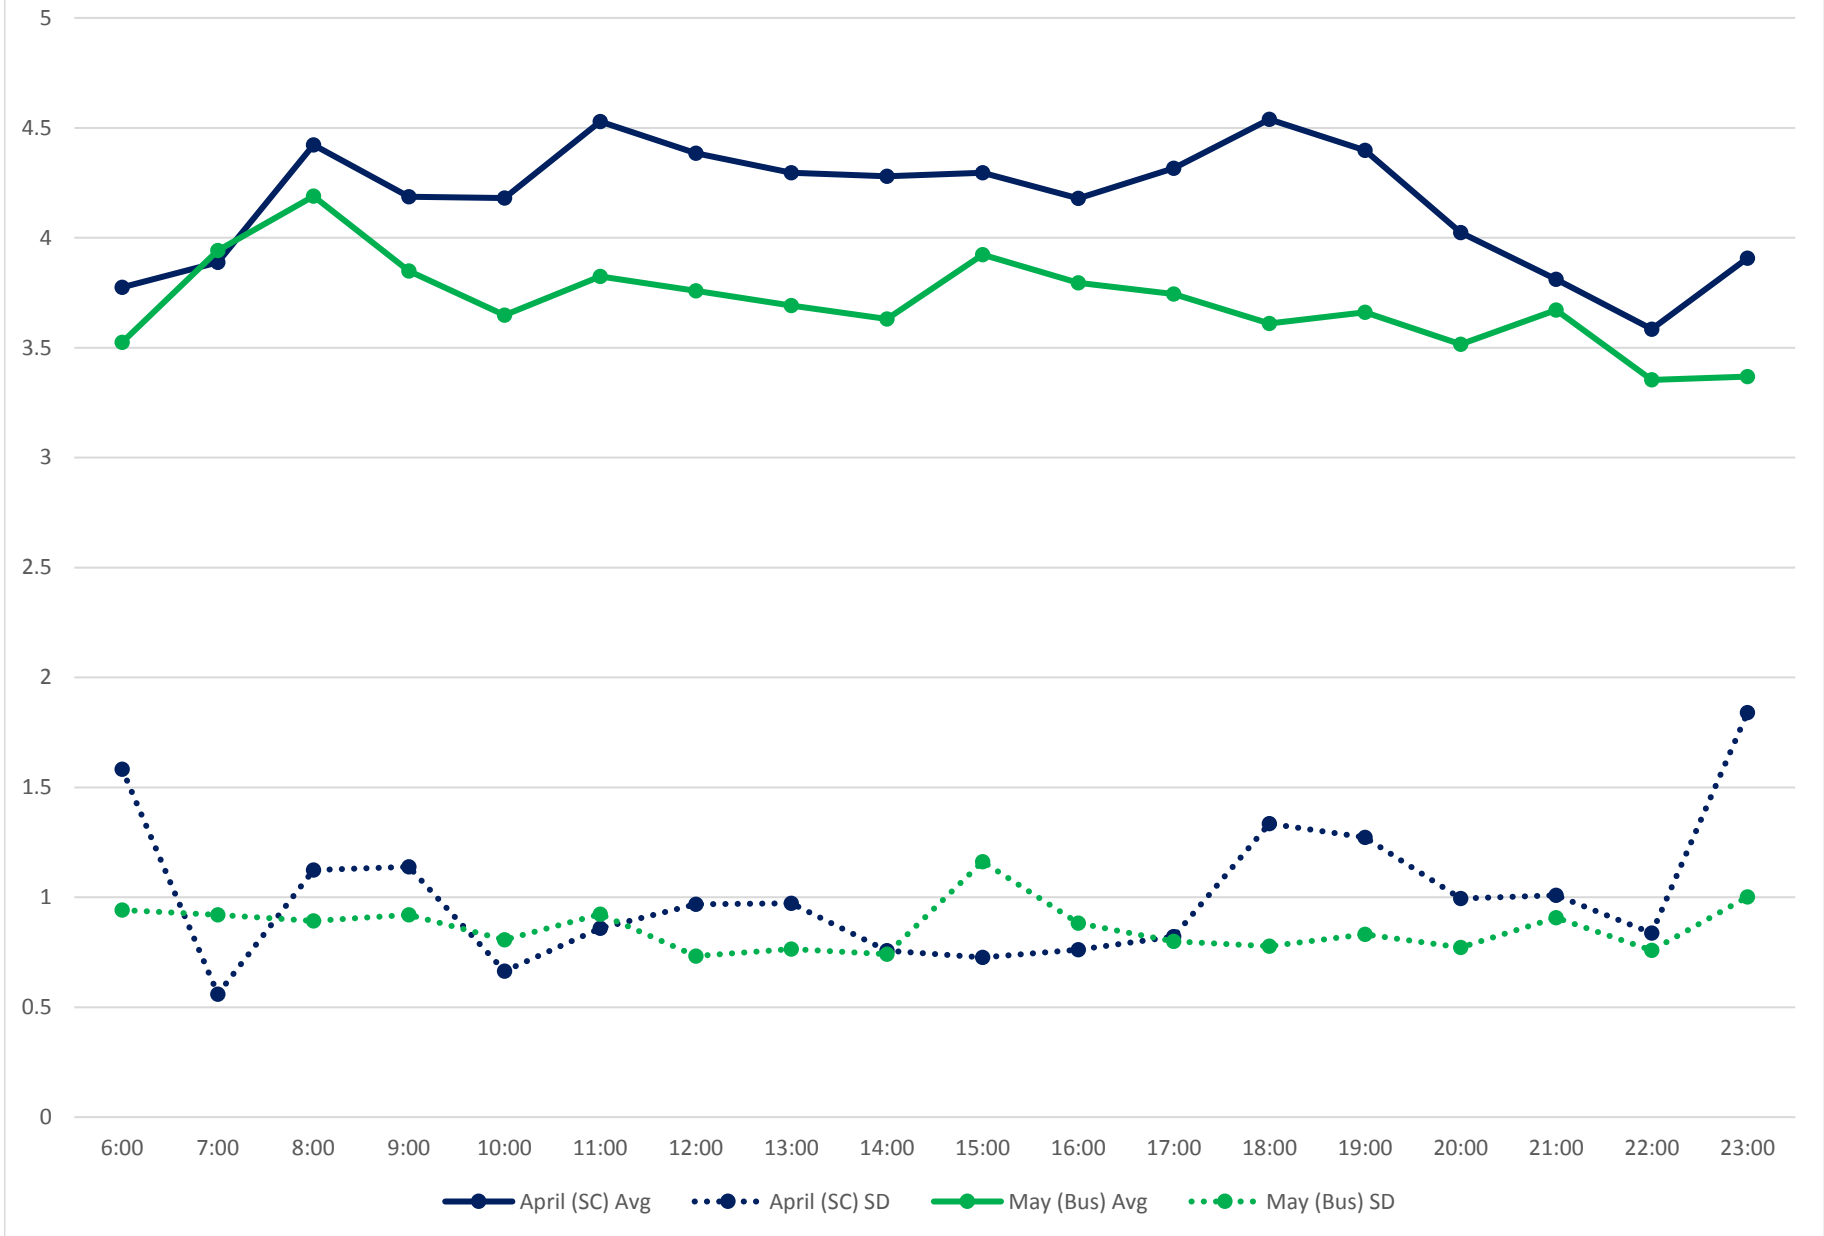

501 Queen Link Times From John St. To University Ave. Eastbound April/May 2017

501 Queen Link Times From Spadina Ave. To John St. Eastbound April/May 2017

501 Queen Link Times From Bathurst St. To Yonge St. Eastbound April/May 2017

501 Queen Link Times From Bathurst St. To Spadina Ave. Eastbound April/May 2017

501 Queen Link Times From Ossington Ave. To Bathurst St. Eastbound April/May 2017

501 Queen Link Times From Dufferin St. To University Ave. Eastbound April/May 2017

501 Queen Link Times From Dufferin St. To Ossington Ave. Eastbound April/May 2017

501 Queen Link Times From Lansdowne Ave. To Dufferin St. Eastbound April/May 2017

501 Queen Link Times From Roncesvalles Ave. To Silver Birch Ave. Eastbound April/May 2017

501 Queen Link Times From Roncesvalles Ave. To Bathurst St. Eastbound April/May 2017

501 Queen Link Times From Roncesvalles Ave. To Lansdowne Ave. Eastbound April/May 2017

501 Queen Link Times From Long Branch Loop To Lakeshore Humber Eastbound April/May 2017