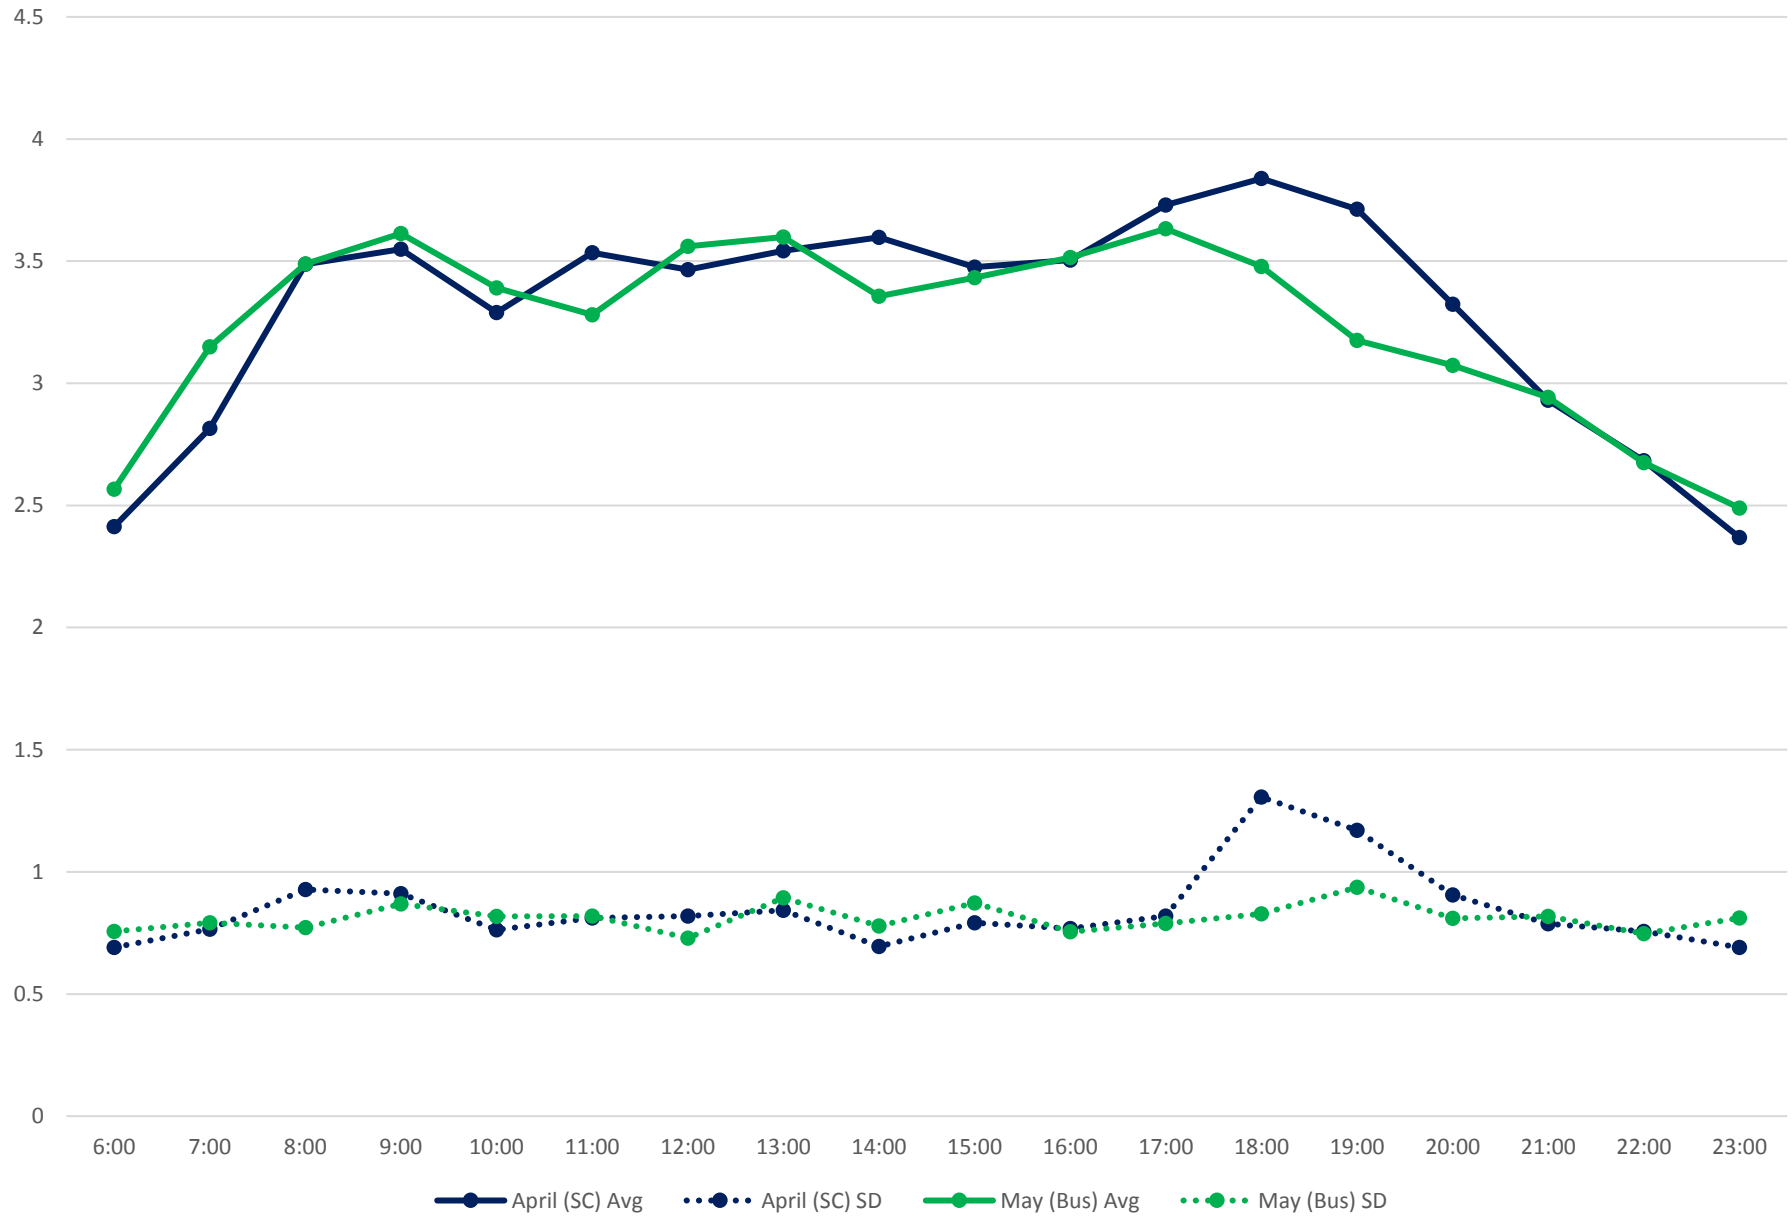

501 Queen Link Times From John St. To University Ave. Eastbound April/May 2017

501 Queen Link Times From Spadina Ave. To John St. Eastbound April/May 2017

501 Queen Link Times From Bathurst St. To Yonge St. Eastbound April/May 2017

501 Queen Link Times From Bathurst St. To Spadina Ave. Eastbound April/May 2017

501 Queen Link Times From Ossington Ave. To Bathurst St. Eastbound April/May 2017

501 Queen Link Times From Dufferin St. To University Ave. Eastbound April/May 2017

501 Queen Link Times From Dufferin St. To Ossington Ave. Eastbound April/May 2017

501 Queen Link Times From Lansdowne Ave. To Dufferin St. Eastbound April/May 2017

501 Queen Link Times From Roncesvalles Ave. To Silver Birch Ave. Eastbound April/May 2017

501 Queen Link Times From Roncesvalles Ave. To Bathurst St. Eastbound April/May 2017

501 Queen Link Times From Roncesvalles Ave. To Lansdowne Ave. Eastbound April/May 2017

501 Queen Link Times From Long Branch Loop To Lakeshore Humber Eastbound April/May 2017