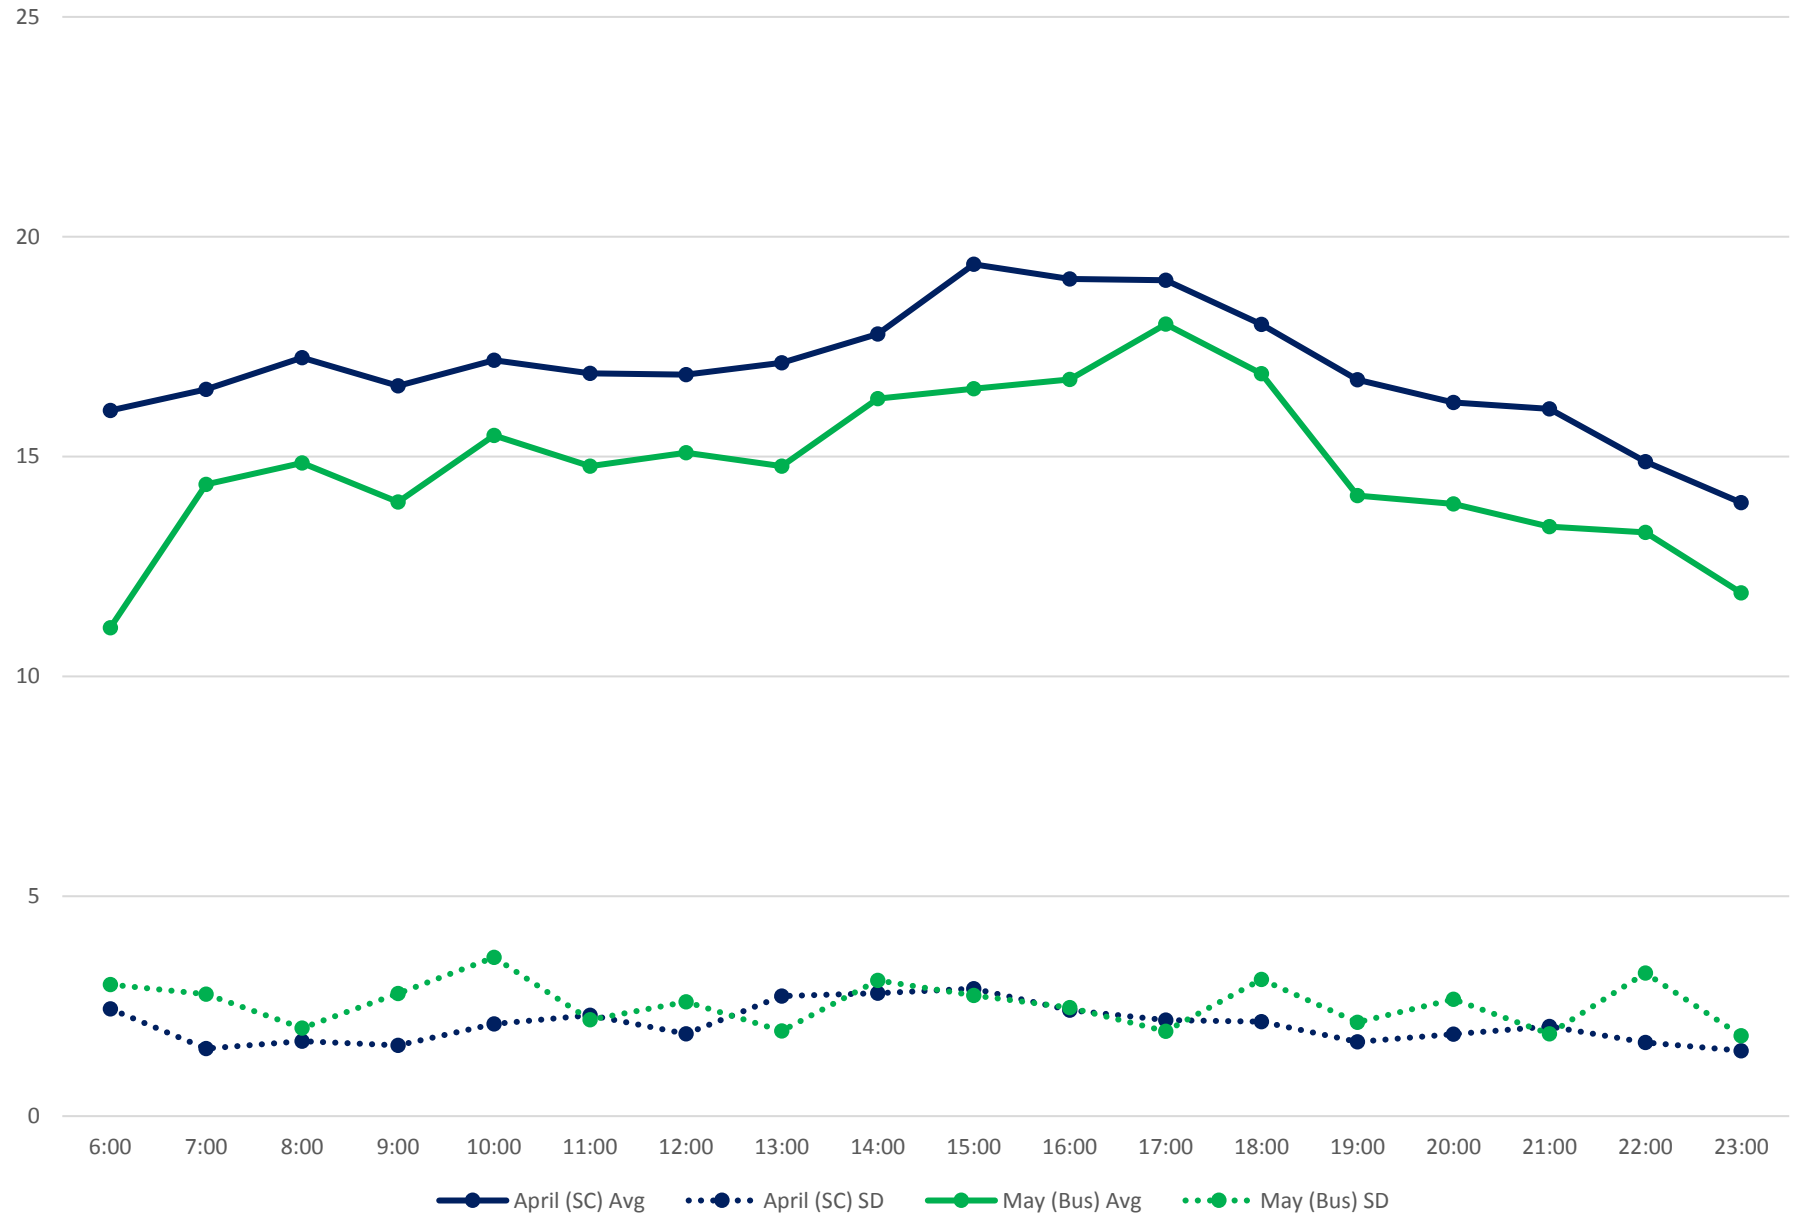

501 Queen Link Times From Woodbine Ave. To Silver Birch Ave. Eastbound April/May 2017

501 Queen Link Times From East of Coxwell Ave. To Silver Birch Ave. Eastbound April/May 2017

501 Queen Link Times From East of Coxwell Ave. To Woodbine Ave. Eastbound April/May 2017

501 Queen Link Times From Greenwood Ave. To East of Coxwell Ave. Eastbound April/May 2017

501 Queen Link Times From West of Broadview Ave. To Greenwood Ave. Eastbound April/May 2017

501 Queen Link Times From Parliament St. To East of Coxwell Ave. Eastbound April/May 2017

501 Queen Link Times From Parliament St. To West of Broadview Ave. Eastbound April/May 2017

501 Queen Link Times From Jarvis St. To Parliament St. Eastbound April/May 2017

501 Queen Link Times From Yonge St. To Silver Birch Ave. Eastbound April/May 2017

501 Queen Link Times From Roncesvalles Ave. To Bathurst St. Eastbound April/May 2017

501 Queen Link Times From Roncesvalles Ave. To Lansdowne Ave. Eastbound April/May 2017

501 Queen Link Times From Long Branch Loop To Lakeshore Humber Eastbound April/May 2017