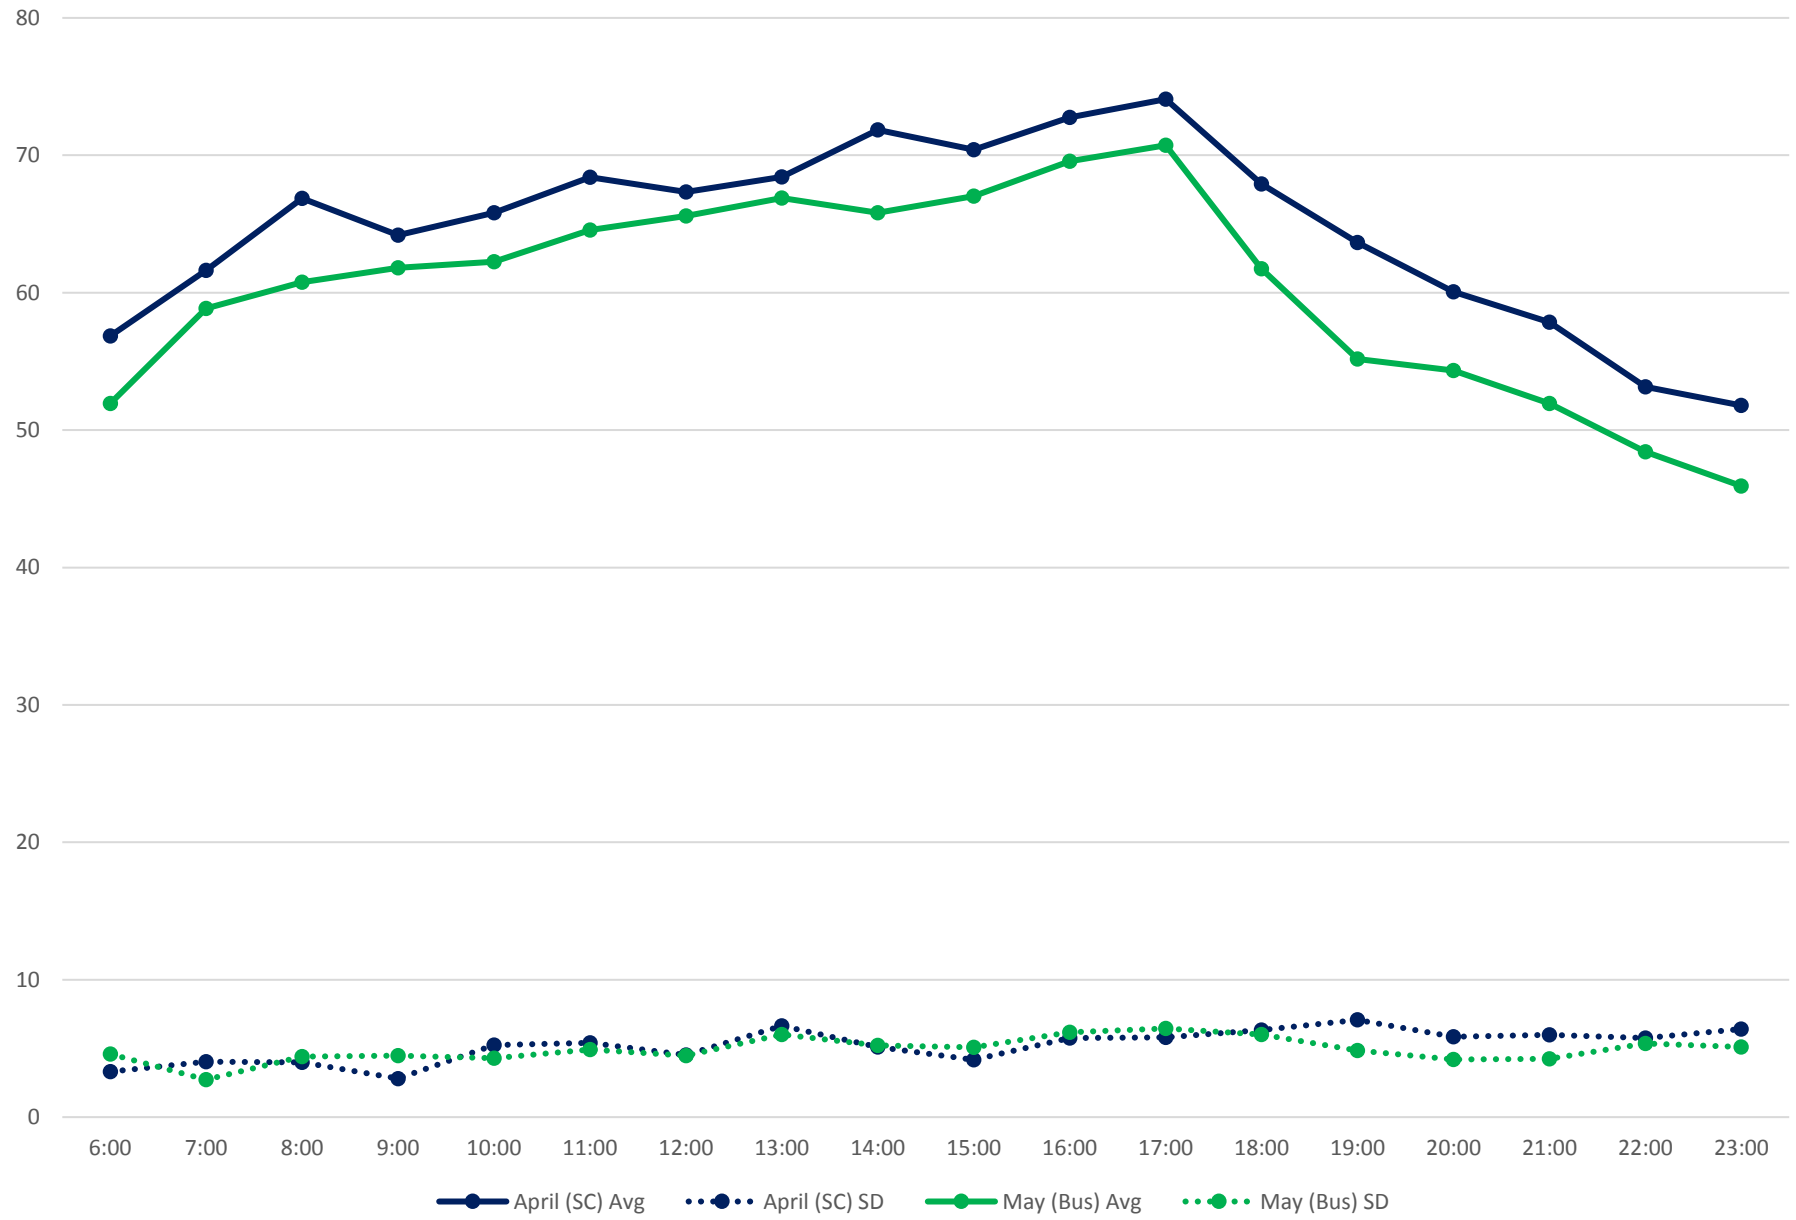

501 Queen Link Times From John St. To University Ave. Eastbound April/May 2017

501 Queen Link Times From Spadina Ave. To John St. Eastbound April/May 2017

501 Queen Link Times From Bathurst St. To Yonge St. Eastbound April/May 2017

501 Queen Link Times From Bathurst St. To Spadina Ave. Eastbound April/May 2017

501 Queen Link Times From Ossington Ave. To Bathurst St. Eastbound April/May 2017

501 Queen Link Times From Dufferin St. To University Ave. Eastbound April/May 2017

501 Queen Link Times From Dufferin St. To Ossington Ave. Eastbound April/May 2017

501 Queen Link Times From Lansdowne Ave. To Dufferin St. Eastbound April/May 2017

501 Queen Link Times From Roncesvalles Ave. To Silver Birch Ave. Eastbound April/May 2017

501 Queen Link Times From Roncesvalles Ave. To Bathurst St. Eastbound April/May 2017

501 Queen Link Times From Roncesvalles Ave. To Lansdowne Ave. Eastbound April/May 2017

501 Queen Link Times From Long Branch Loop To Lakeshore Humber Eastbound April/May 2017