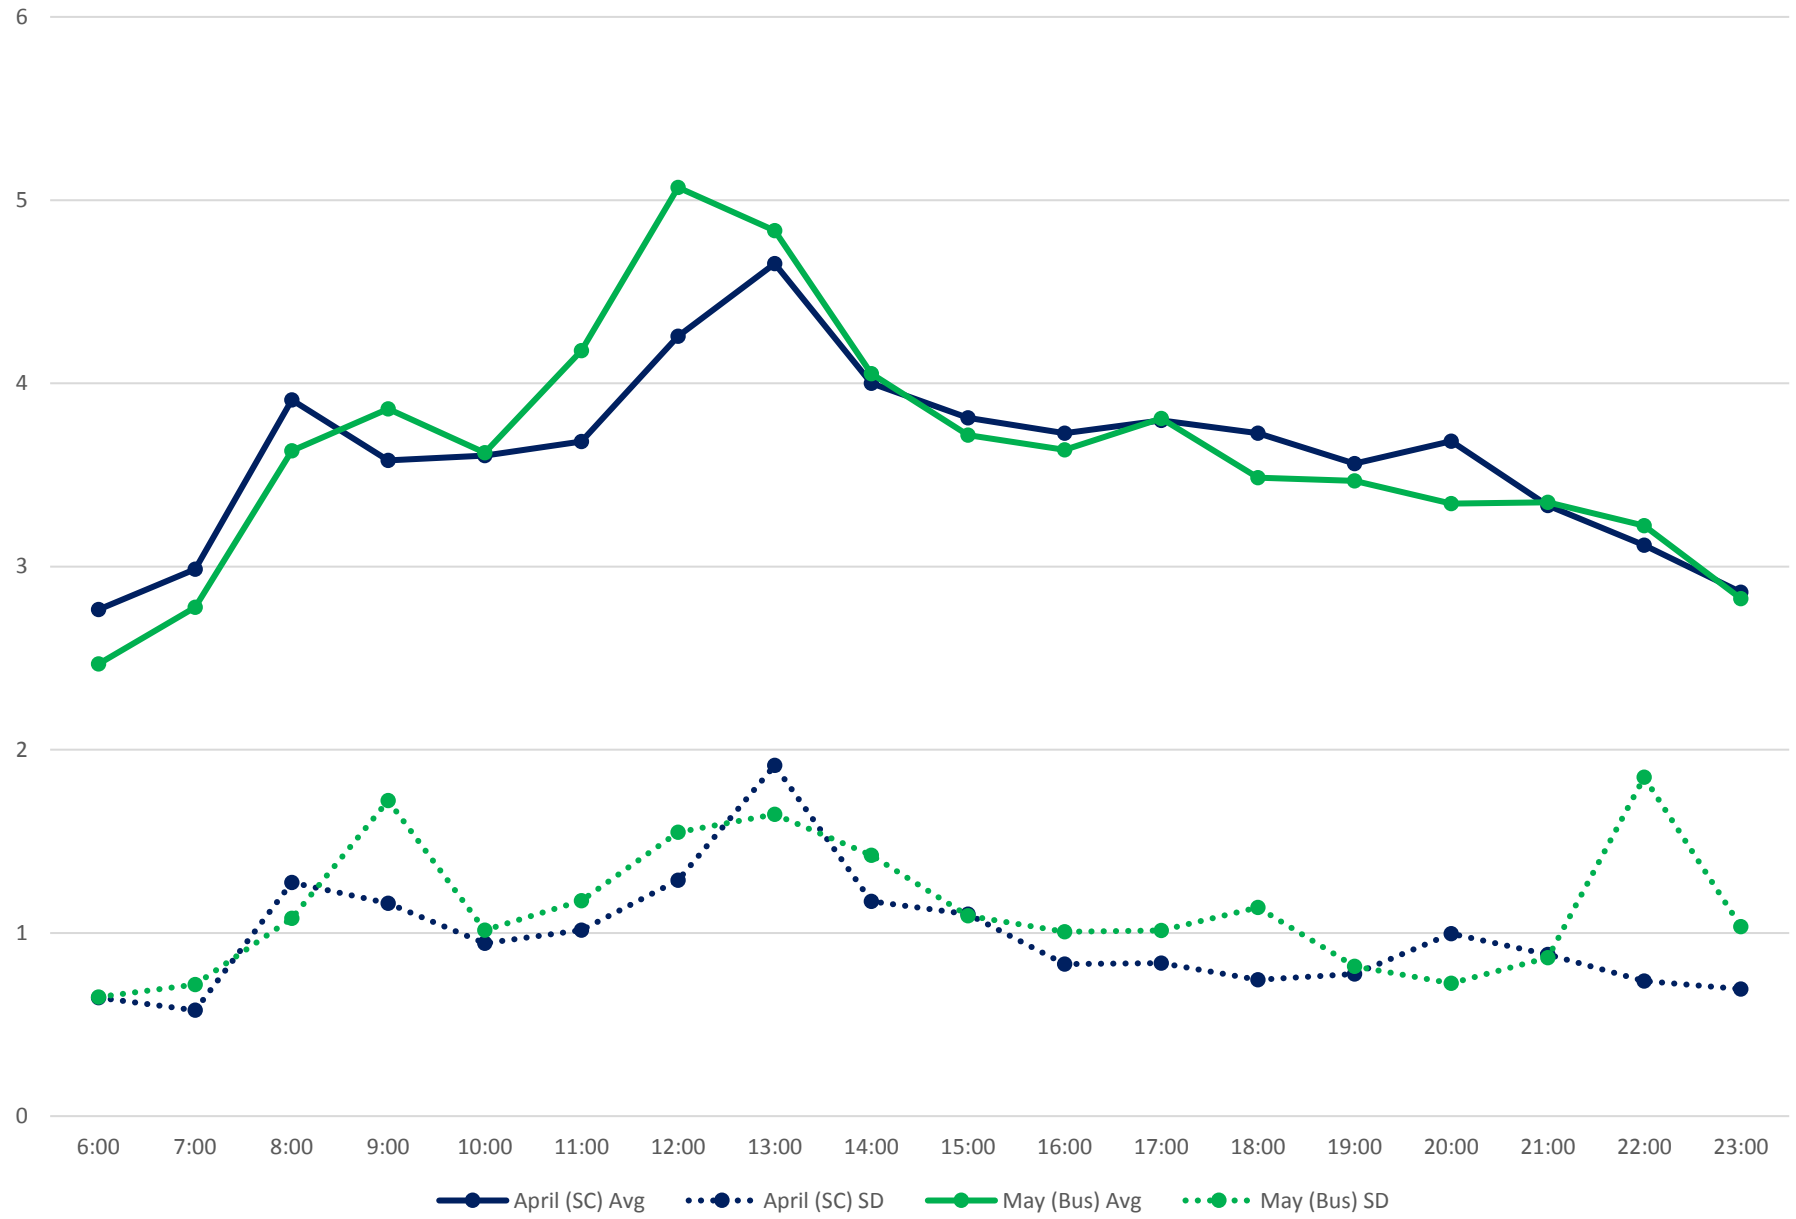

501 Queen Link Times From John St. To University Ave. Eastbound April/May 2017

501 Queen Link Times From Spadina Ave. To John St. Eastbound April/May 2017

501 Queen Link Times From Bathurst St. To Yonge St. Eastbound April/May 2017

501 Queen Link Times From Bathurst St. To Spadina Ave. Eastbound April/May 2017

501 Queen Link Times From Ossington Ave. To Bathurst St. Eastbound April/May 2017

501 Queen Link Times From Dufferin St. To University Ave. Eastbound April/May 2017

501 Queen Link Times From Dufferin St. To Ossington Ave. Eastbound April/May 2017

501 Queen Link Times From Lansdowne Ave. To Dufferin St. Eastbound April/May 2017

501 Queen Link Times From Roncesvalles Ave. To Silver Birch Ave. Eastbound April/May 2017

501 Queen Link Times From Roncesvalles Ave. To Bathurst St. Eastbound April/May 2017

501 Queen Link Times From Roncesvalles Ave. To Lansdowne Ave. Eastbound April/May 2017

501 Queen Link Times From Long Branch Loop To Lakeshore Humber Eastbound April/May 2017