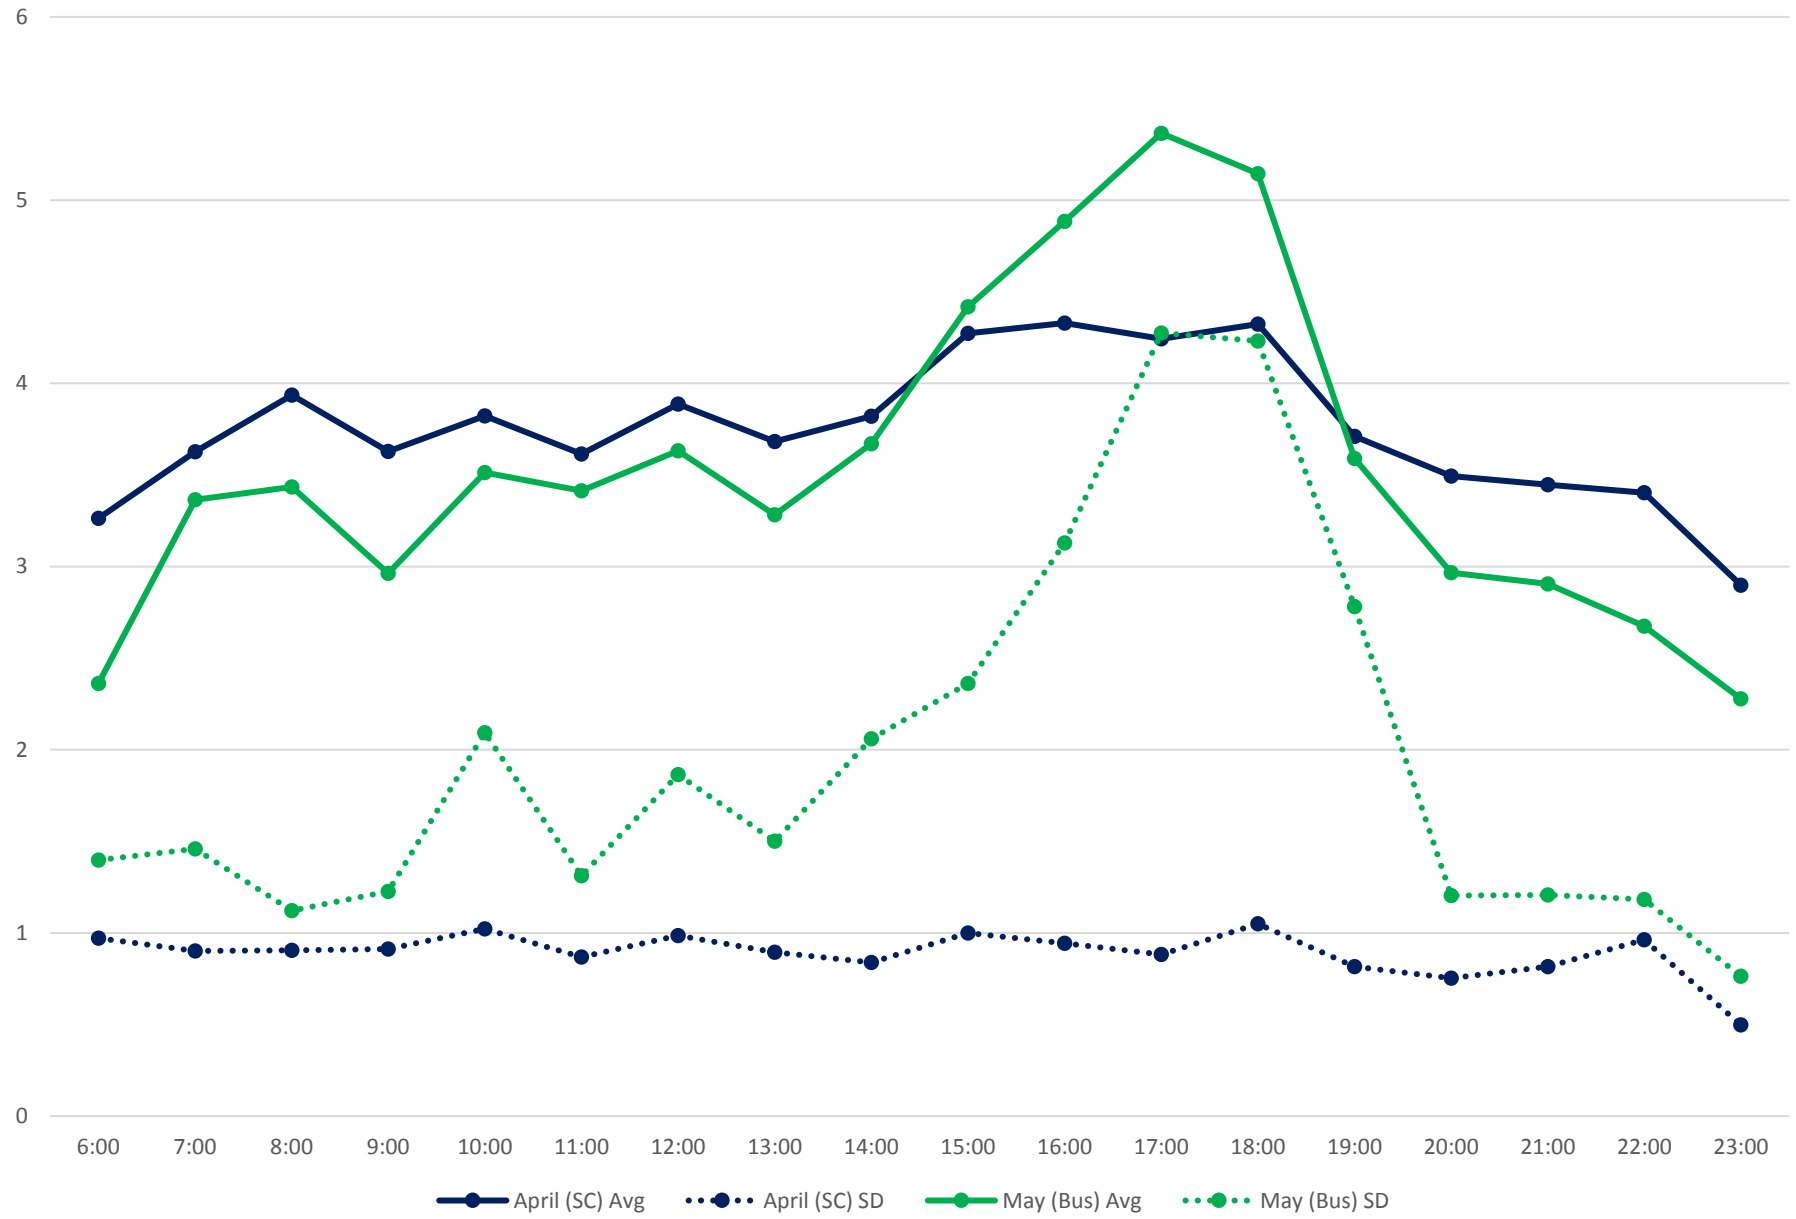

501 Queen Link Times From Woodbine Ave. To Silver Birch Ave. Eastbound April/May 2017

501 Queen Link Times From East of Coxwell Ave. To Silver Birch Ave. Eastbound April/May 2017

501 Queen Link Times From East of Coxwell Ave. To Woodbine Ave. Eastbound April/May 2017

501 Queen Link Times From Greenwood Ave. To East of Coxwell Ave. Eastbound April/May 2017

501 Queen Link Times From West of Broadview Ave. To Greenwood Ave. Eastbound April/May 2017

501 Queen Link Times From Parliament St. To East of Coxwell Ave. Eastbound April/May 2017

501 Queen Link Times From Parliament St. To West of Broadview Ave. Eastbound April/May 2017

501 Queen Link Times From Jarvis St. To Parliament St. Eastbound April/May 2017

501 Queen Link Times From Yonge St. To Silver Birch Ave. Eastbound April/May 2017

501 Queen Link Times From Roncesvalles Ave. To Bathurst St. Eastbound April/May 2017

501 Queen Link Times From Roncesvalles Ave. To Lansdowne Ave. Eastbound April/May 2017

501 Queen Link Times From Long Branch Loop To Lakeshore Humber Eastbound April/May 2017