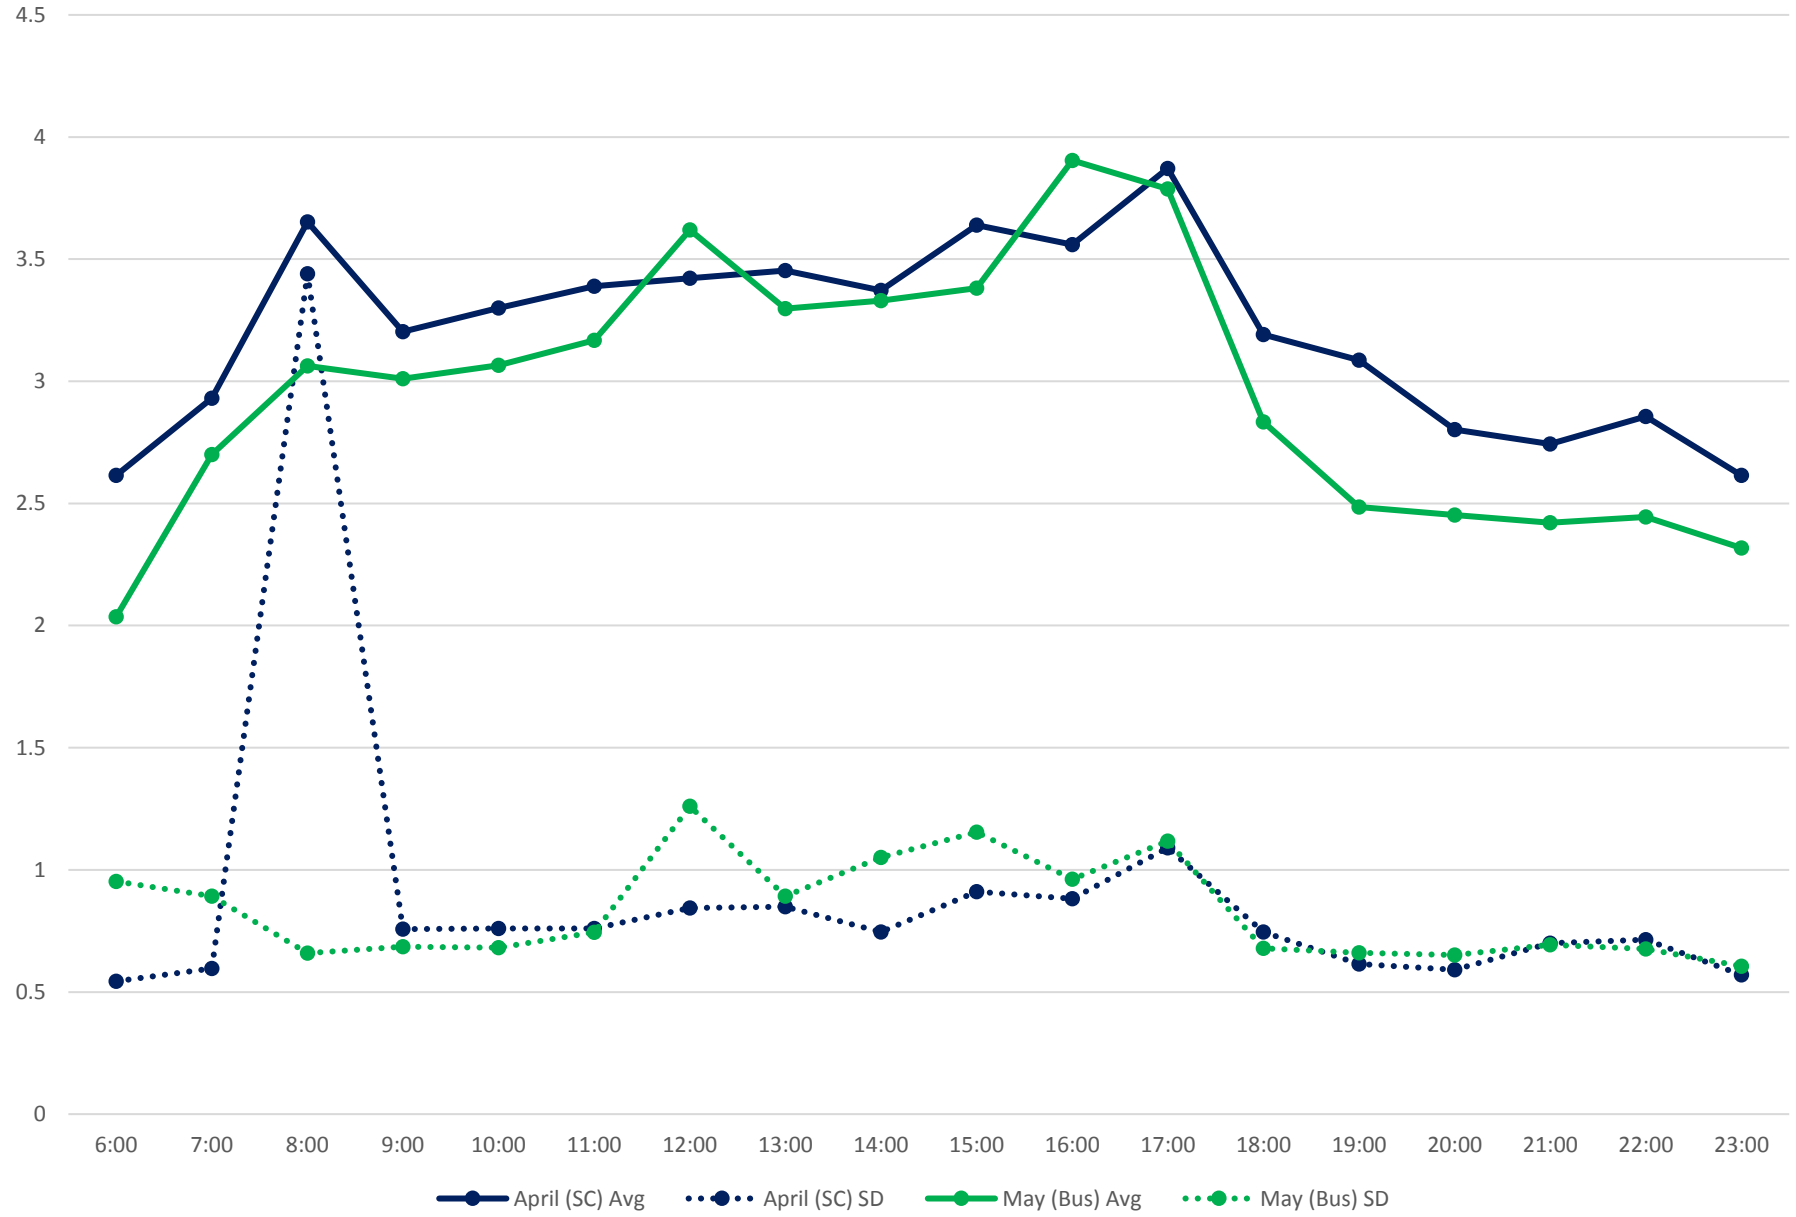

501 Queen Link Times From Greenwood Ave. To East of Coxwell Ave. Eastbound April/May 2017

501 Queen Link Times From West of Broadview Ave. To Greenwood Ave. Eastbound April/May 2017

501 Queen Link Times From Parliament St. To East of Coxwell Ave. Eastbound April/May 2017

501 Queen Link Times From Parliament St. To West of Broadview Ave. Eastbound April/May 2017

501 Queen Link Times From Jarvis St. To Parliament St. Eastbound April/May 2017

501 Queen Link Times From Yonge St. To Silver Birch Ave. Eastbound April/May 2017

501 Queen Link Times From Yonge St. To Parliament St. Eastbound April/May 2017

501 Queen Link Times From Yonge St. To Jarvis St. Eastbound April/May 2017

501 Queen Link Times From University Ave. To Yonge St. Eastbound April/May 2017

501 Queen Link Times From Roncesvalles Ave. To Bathurst St. Eastbound April/May 2017

501 Queen Link Times From Roncesvalles Ave. To Lansdowne Ave. Eastbound April/May 2017

501 Queen Link Times From Long Branch Loop To Lakeshore Humber Eastbound April/May 2017