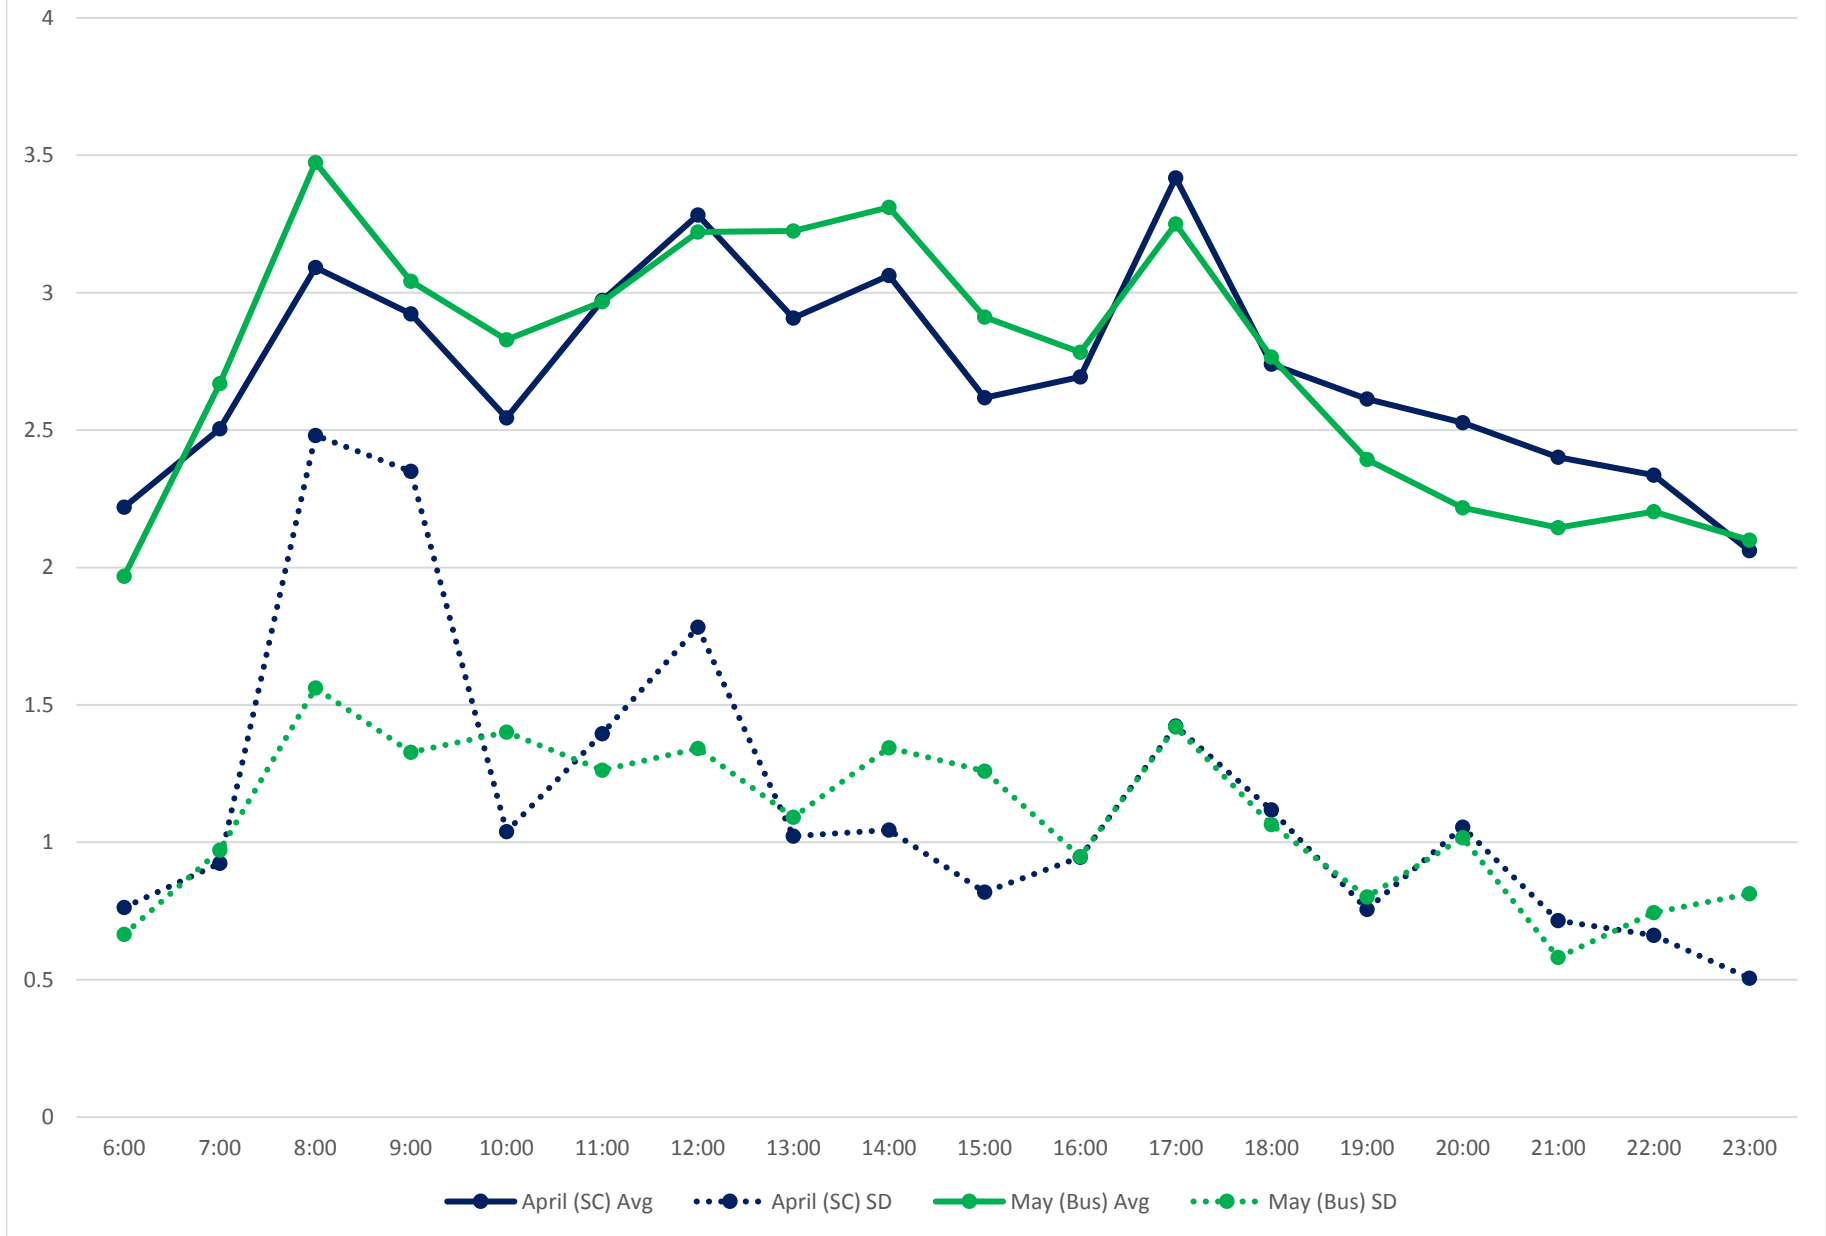

501 Queen Link Times From Yonge St. To Parliament St. Eastbound April/May 2017

501 Queen Link Times From Yonge St. To Jarvis St. Eastbound April/May 2017

501 Queen Link Times From University Ave. To Yonge St. Eastbound April/May 2017

501 Queen Link Times From John St. To University Ave. Eastbound April/May 2017

501 Queen Link Times From Spadina Ave. To John St. Eastbound April/May 2017

501 Queen Link Times From Bathurst St. To Yonge St. Eastbound April/May 2017

501 Queen Link Times From Bathurst St. To Spadina Ave. Eastbound April/May 2017

501 Queen Link Times From Ossington Ave. To Bathurst St. Eastbound April/May 2017

501 Queen Link Times From Dufferin St. To University Ave. Eastbound April/May 2017

501 Queen Link Times From Roncesvalles Ave. To Bathurst St. Eastbound April/May 2017

501 Queen Link Times From Roncesvalles Ave. To Lansdowne Ave. Eastbound April/May 2017

501 Queen Link Times From Long Branch Loop To Lakeshore Humber Eastbound April/May 2017