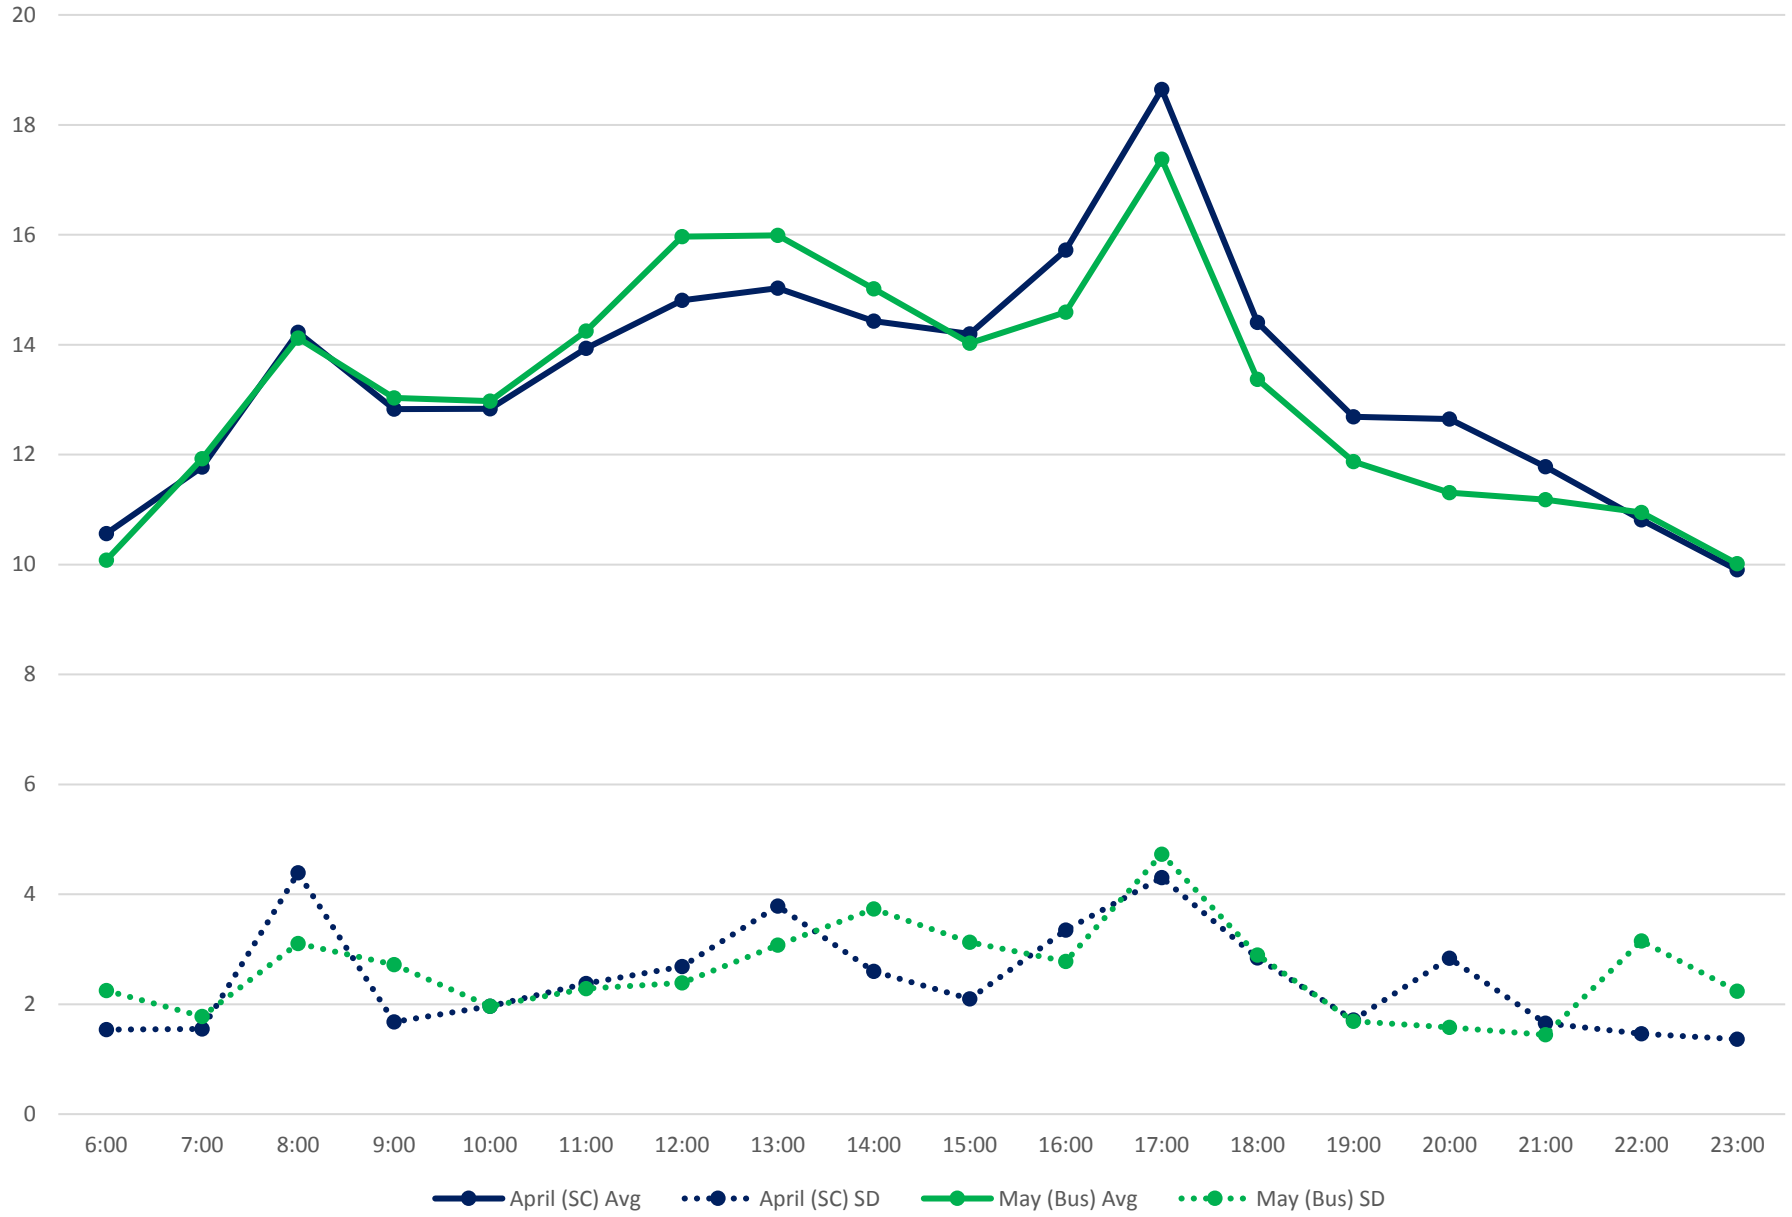

501 Queen Link Times From Yonge St. To Parliament St. Eastbound April/May 2017

501 Queen Link Times From Yonge St. To Jarvis St. Eastbound April/May 2017

501 Queen Link Times From University Ave. To Yonge St. Eastbound April/May 2017

501 Queen Link Times From John St. To University Ave. Eastbound April/May 2017

501 Queen Link Times From Spadina Ave. To John St. Eastbound April/May 2017

501 Queen Link Times From Bathurst St. To Yonge St. Eastbound April/May 2017

501 Queen Link Times From Dufferin St. To Ossington Ave. Eastbound April/May 2017

501 Queen Link Times From Lansdowne Ave. To Dufferin St. Eastbound April/May 2017

501 Queen Link Times From Roncesvalles Ave. To Silver Birch Ave. Eastbound April/May 2017

501 Queen Link Times From Roncesvalles Ave. To Bathurst St. Eastbound April/May 2017

501 Queen Link Times From Roncesvalles Ave. To Lansdowne Ave. Eastbound April/May 2017

501 Queen Link Times From Long Branch Loop To Lakeshore Humber Eastbound April/May 2017