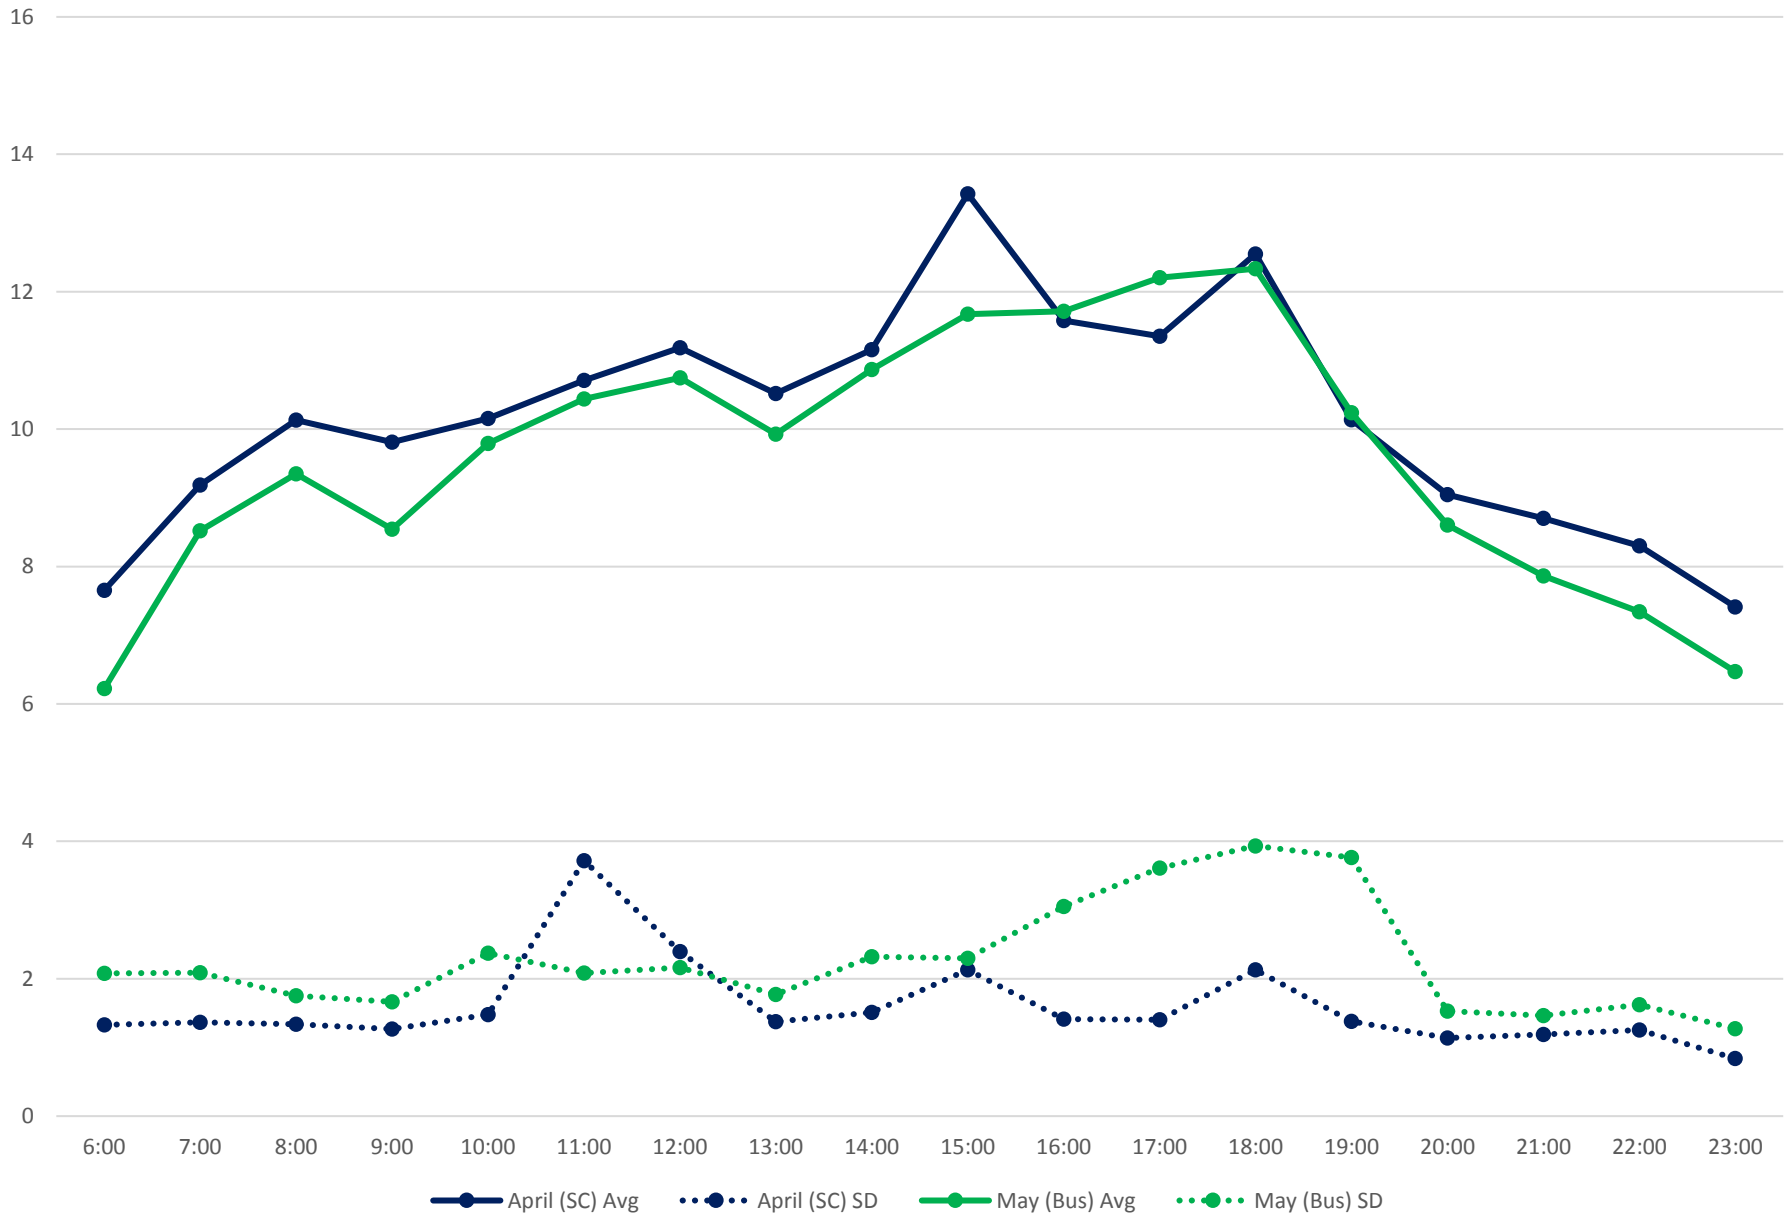

501 Queen Link Times From Woodbine Ave. To Silver Birch Ave. Eastbound April/May 2017

501 Queen Link Times From East of Coxwell Ave. To Silver Birch Ave. Eastbound April/May 2017

501 Queen Link Times From East of Coxwell Ave. To Woodbine Ave. Eastbound April/May 2017

501 Queen Link Times From Greenwood Ave. To East of Coxwell Ave. Eastbound April/May 2017

501 Queen Link Times From West of Broadview Ave. To Greenwood Ave. Eastbound April/May 2017

501 Queen Link Times From Parliament St. To East of Coxwell Ave. Eastbound April/May 2017

501 Queen Link Times From Parliament St. To West of Broadview Ave. Eastbound April/May 2017

501 Queen Link Times From Jarvis St. To Parliament St. Eastbound April/May 2017

501 Queen Link Times From Yonge St. To Silver Birch Ave. Eastbound April/May 2017

501 Queen Link Times From Roncesvalles Ave. To Bathurst St. Eastbound April/May 2017

501 Queen Link Times From Roncesvalles Ave. To Lansdowne Ave. Eastbound April/May 2017

501 Queen Link Times From Long Branch Loop To Lakeshore Humber Eastbound April/May 2017