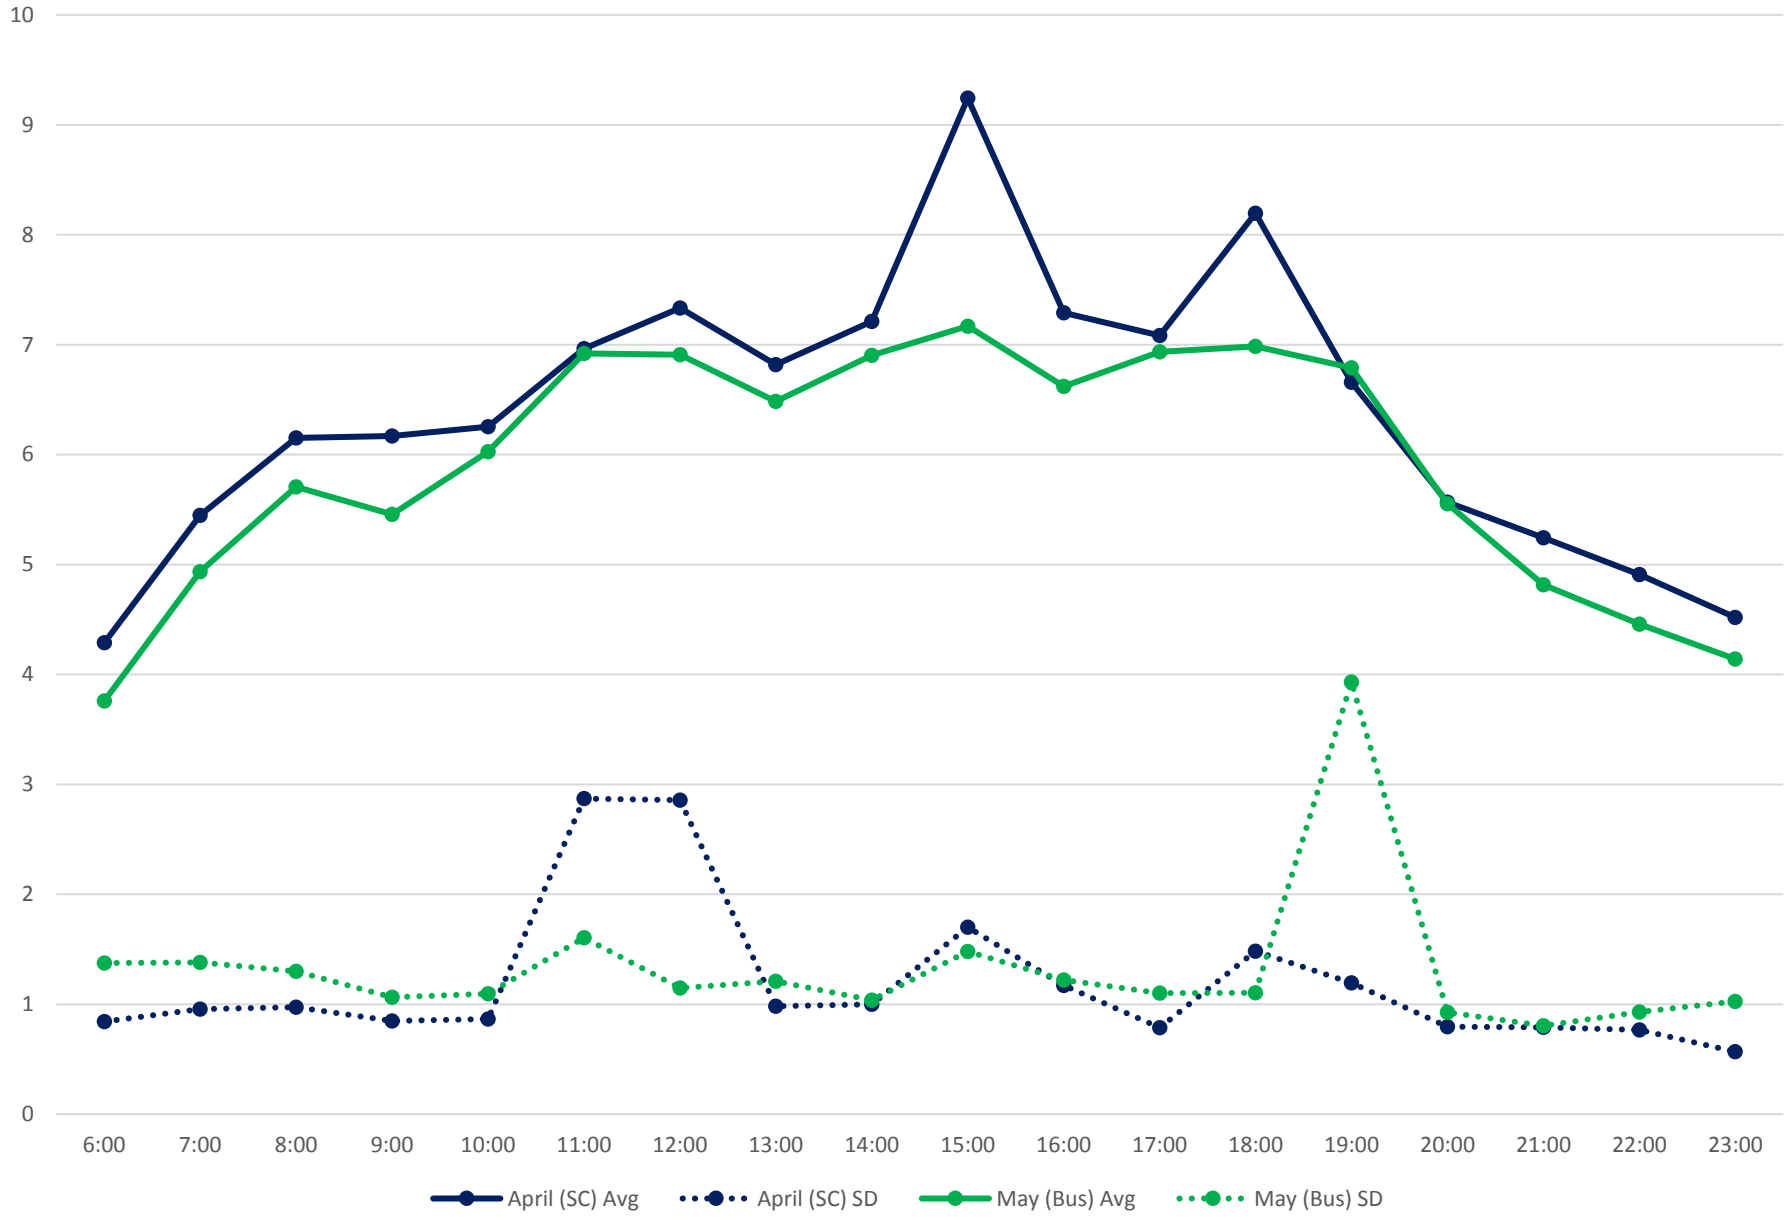

501 Queen Link Times From Woodbine Ave. To Silver Birch Ave. Eastbound April/May 2017

501 Queen Link Times From East of Coxwell Ave. To Silver Birch Ave. Eastbound April/May 2017

501 Queen Link Times From East of Coxwell Ave. To Woodbine Ave. Eastbound April/May 2017

501 Queen Link Times From Greenwood Ave. To East of Coxwell Ave. Eastbound April/May 2017

501 Queen Link Times From West of Broadview Ave. To Greenwood Ave. Eastbound April/May 2017

501 Queen Link Times From Parliament St. To East of Coxwell Ave. Eastbound April/May 2017

501 Queen Link Times From Parliament St. To West of Broadview Ave. Eastbound April/May 2017

501 Queen Link Times From Jarvis St. To Parliament St. Eastbound April/May 2017

501 Queen Link Times From Yonge St. To Silver Birch Ave. Eastbound April/May 2017

501 Queen Link Times From Roncesvalles Ave. To Bathurst St. Eastbound April/May 2017

501 Queen Link Times From Roncesvalles Ave. To Lansdowne Ave. Eastbound April/May 2017

501 Queen Link Times From Long Branch Loop To Lakeshore Humber Eastbound April/May 2017