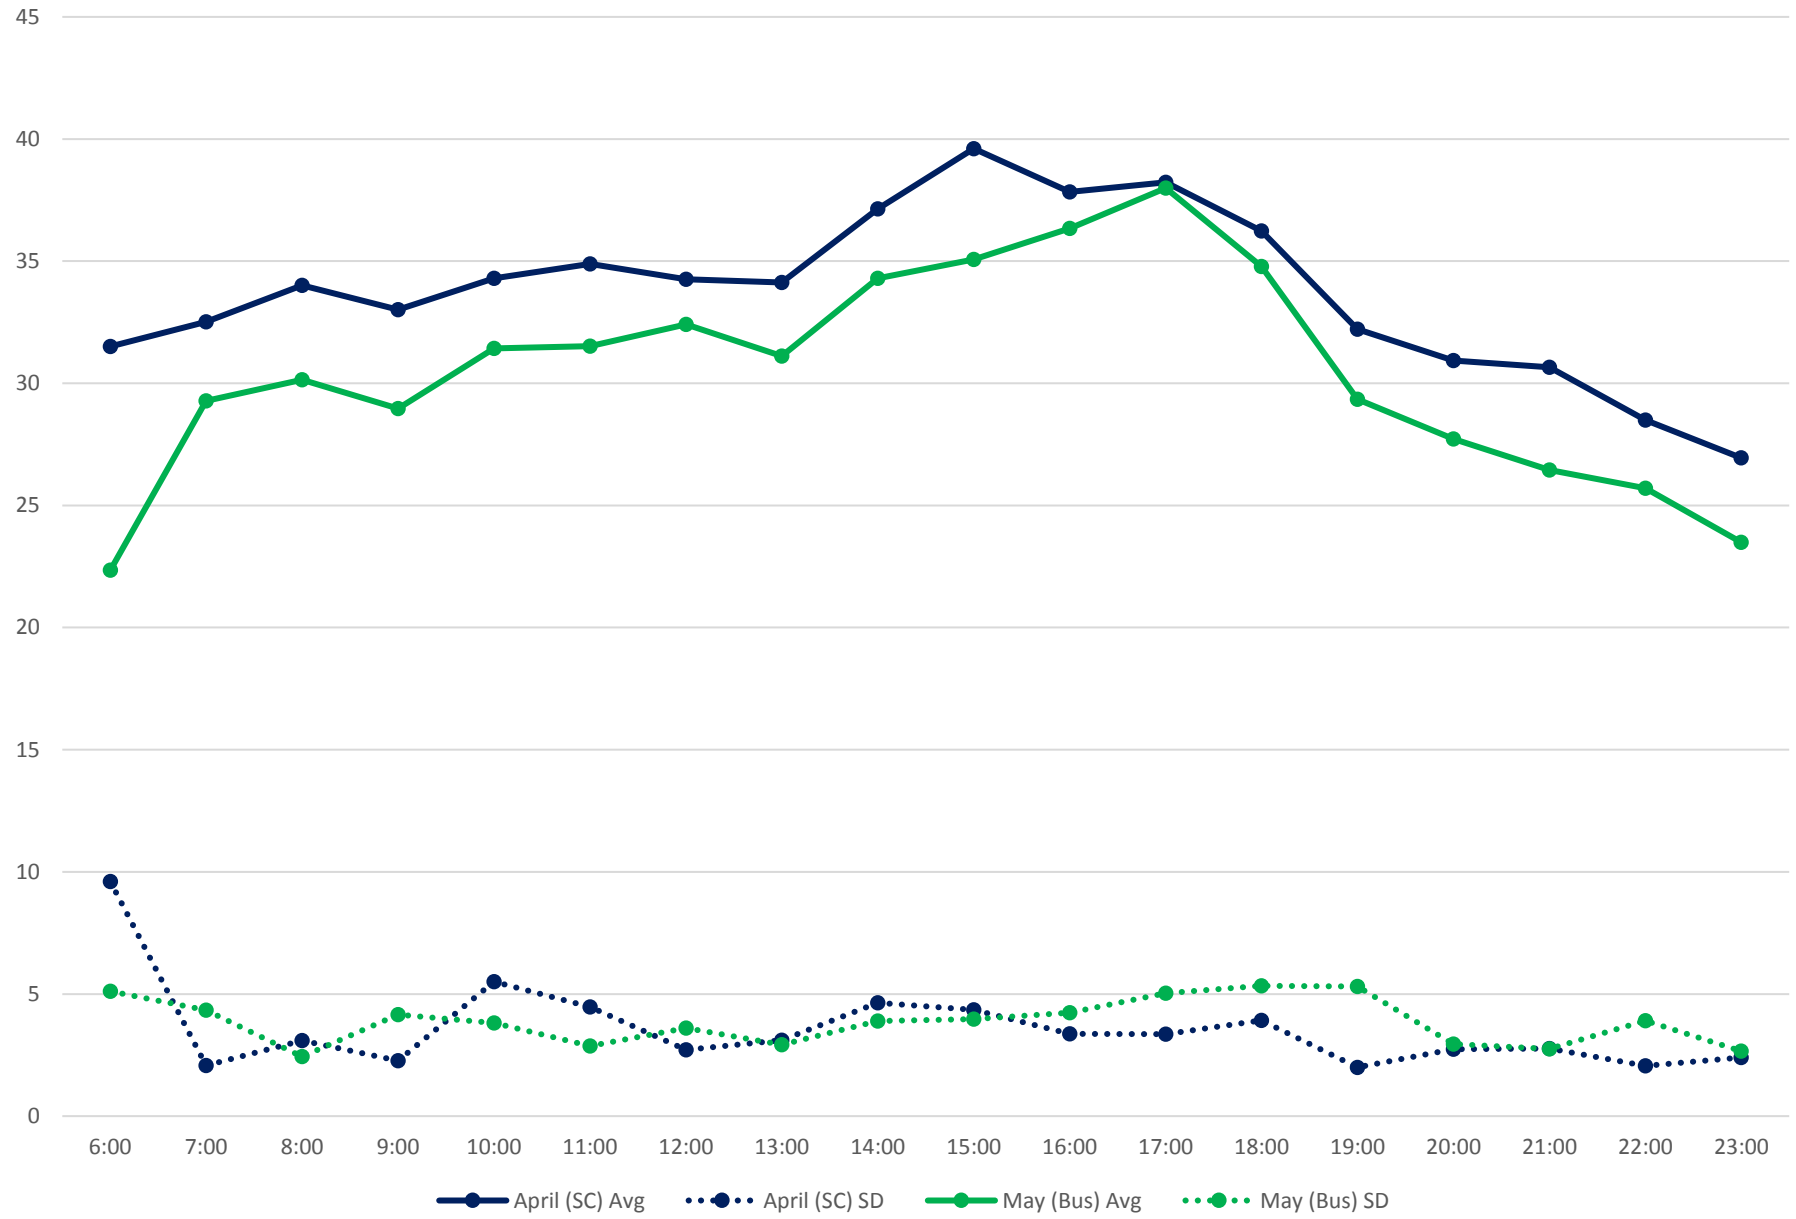

501 Queen Link Times From Greenwood Ave. To East of Coxwell Ave. Eastbound April/May 2017

501 Queen Link Times From West of Broadview Ave. To Greenwood Ave. Eastbound April/May 2017

501 Queen Link Times From Parliament St. To East of Coxwell Ave. Eastbound April/May 2017

501 Queen Link Times From Parliament St. To West of Broadview Ave. Eastbound April/May 2017

501 Queen Link Times From Jarvis St. To Parliament St. Eastbound April/May 2017

501 Queen Link Times From Yonge St. To Silver Birch Ave. Eastbound April/May 2017

501 Queen Link Times From Yonge St. To Parliament St. Eastbound April/May 2017

501 Queen Link Times From Yonge St. To Jarvis St. Eastbound April/May 2017

501 Queen Link Times From University Ave. To Yonge St. Eastbound April/May 2017

501 Queen Link Times From Roncesvalles Ave. To Bathurst St. Eastbound April/May 2017

501 Queen Link Times From Roncesvalles Ave. To Lansdowne Ave. Eastbound April/May 2017

501 Queen Link Times From Long Branch Loop To Lakeshore Humber Eastbound April/May 2017