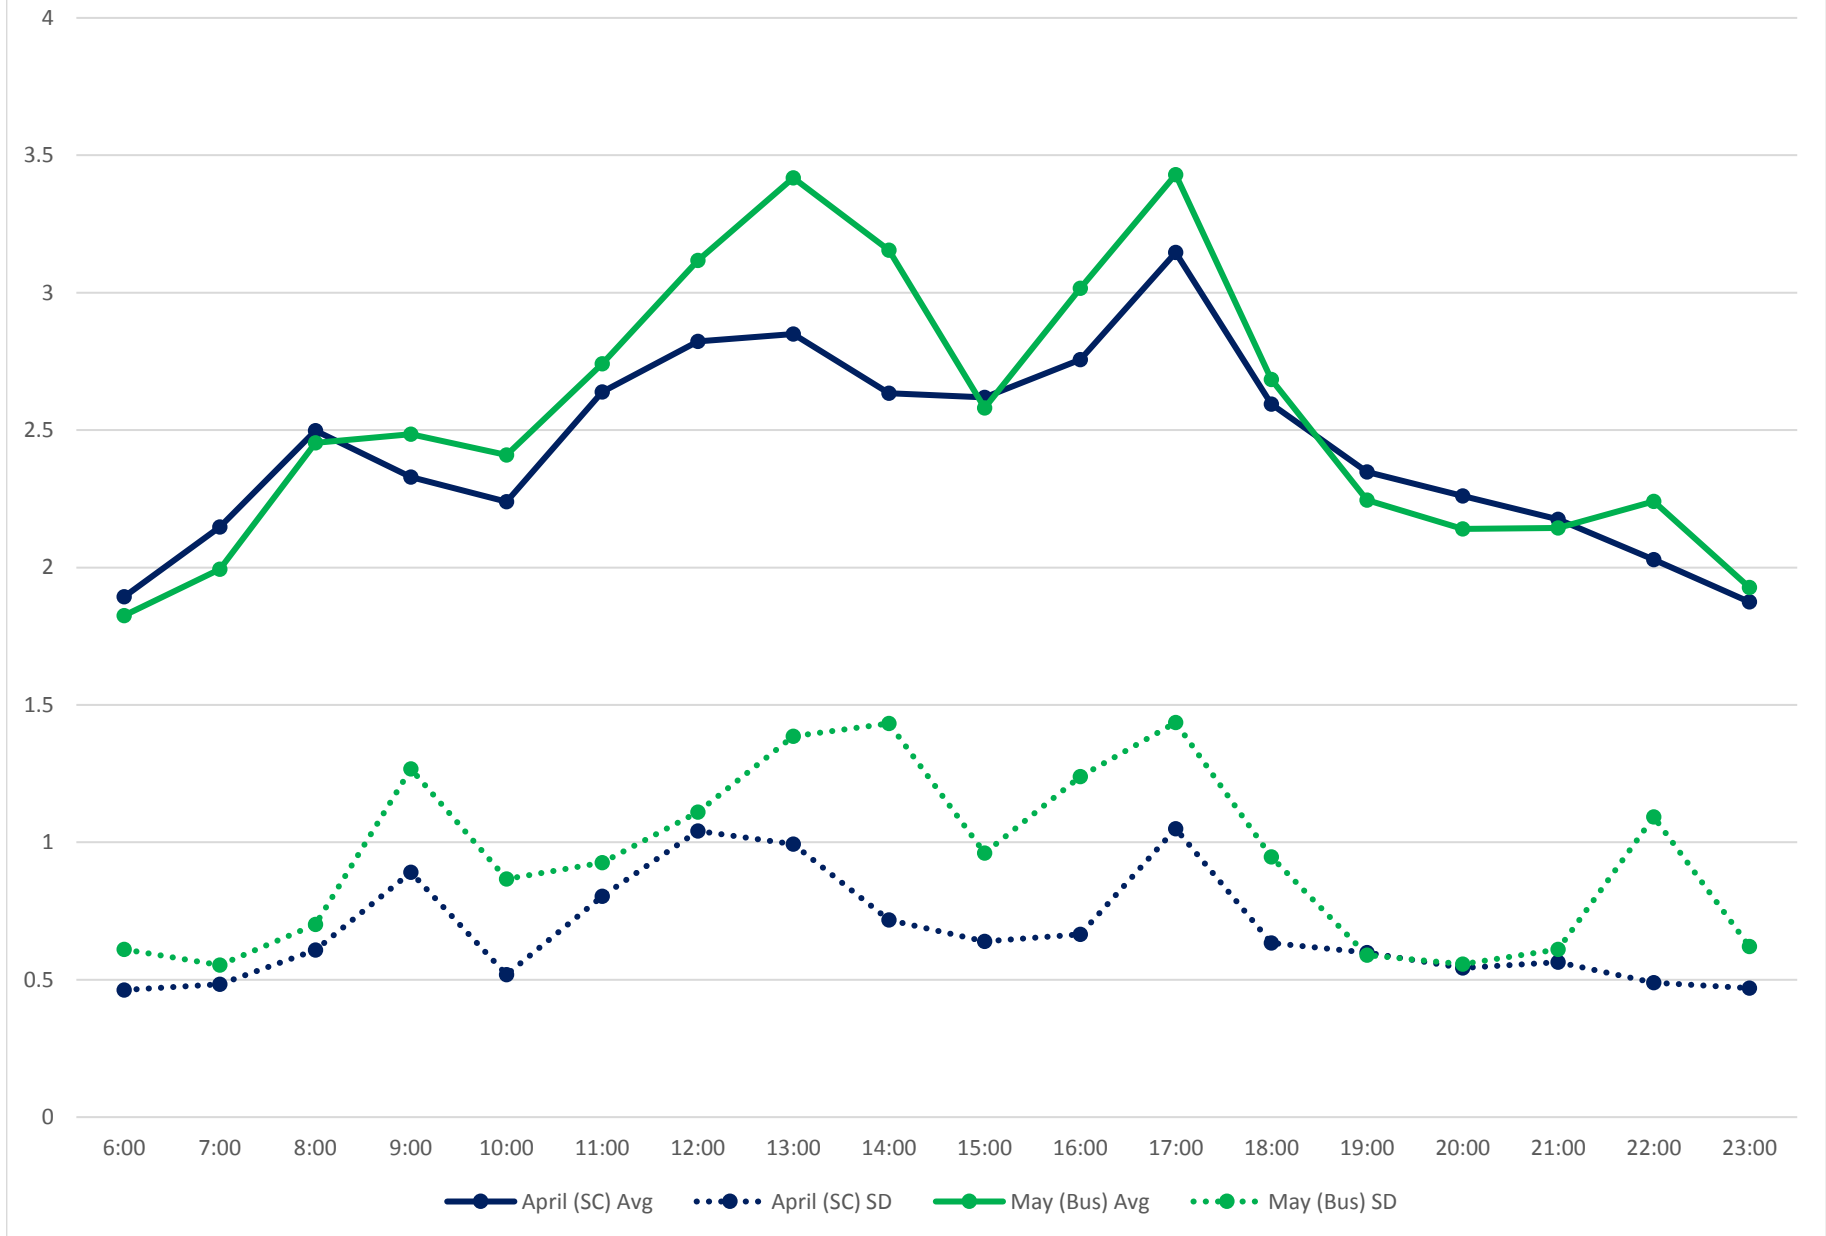

501 Queen Link Times From Yonge St. To Parliament St. Eastbound April/May 2017

501 Queen Link Times From Yonge St. To Jarvis St. Eastbound April/May 2017

501 Queen Link Times From University Ave. To Yonge St. Eastbound April/May 2017

501 Queen Link Times From John St. To University Ave. Eastbound April/May 2017

501 Queen Link Times From Spadina Ave. To John St. Eastbound April/May 2017

501 Queen Link Times From Bathurst St. To Yonge St. Eastbound April/May 2017

501 Queen Link Times From Bathurst St. To Spadina Ave. Eastbound April/May 2017

501 Queen Link Times From Ossington Ave. To Bathurst St. Eastbound April/May 2017

501 Queen Link Times From Dufferin St. To University Ave. Eastbound April/May 2017

501 Queen Link Times From Roncesvalles Ave. To Bathurst St. Eastbound April/May 2017

501 Queen Link Times From Roncesvalles Ave. To Lansdowne Ave. Eastbound April/May 2017

501 Queen Link Times From Long Branch Loop To Lakeshore Humber Eastbound April/May 2017