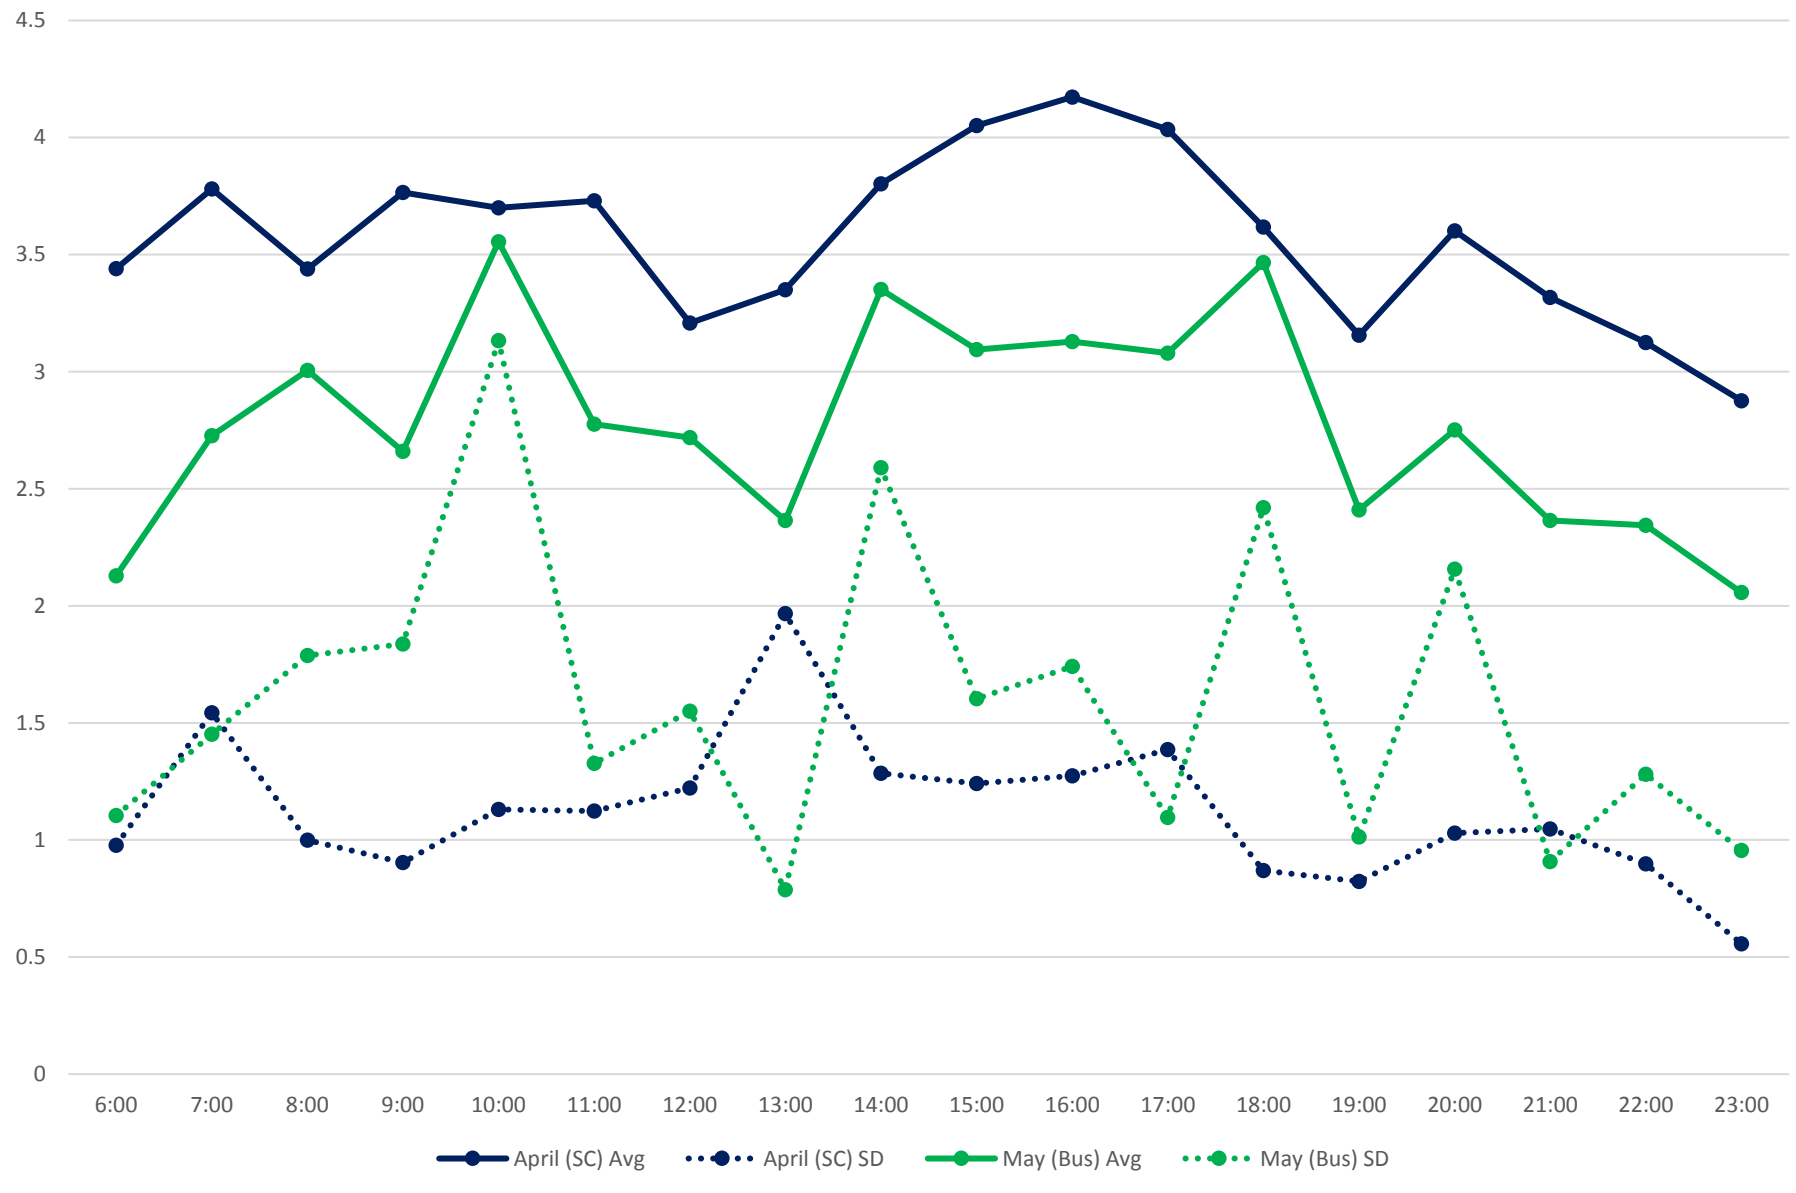

501 Queen Link Times From Woodbine Ave. To Silver Birch Ave. Eastbound April/May 2017

501 Queen Link Times From East of Coxwell Ave. To Silver Birch Ave. Eastbound April/May 2017

501 Queen Link Times From East of Coxwell Ave. To Woodbine Ave. Eastbound April/May 2017

501 Queen Link Times From Greenwood Ave. To East of Coxwell Ave. Eastbound April/May 2017

501 Queen Link Times From West of Broadview Ave. To Greenwood Ave. Eastbound April/May 2017

501 Queen Link Times From Parliament St. To East of Coxwell Ave. Eastbound April/May 2017

501 Queen Link Times From Parliament St. To West of Broadview Ave. Eastbound April/May 2017

501 Queen Link Times From Jarvis St. To Parliament St. Eastbound April/May 2017

501 Queen Link Times From Yonge St. To Silver Birch Ave. Eastbound April/May 2017

501 Queen Link Times From Roncesvalles Ave. To Bathurst St. Eastbound April/May 2017

501 Queen Link Times From Roncesvalles Ave. To Lansdowne Ave. Eastbound April/May 2017

501 Queen Link Times From Long Branch Loop To Lakeshore Humber Eastbound April/May 2017