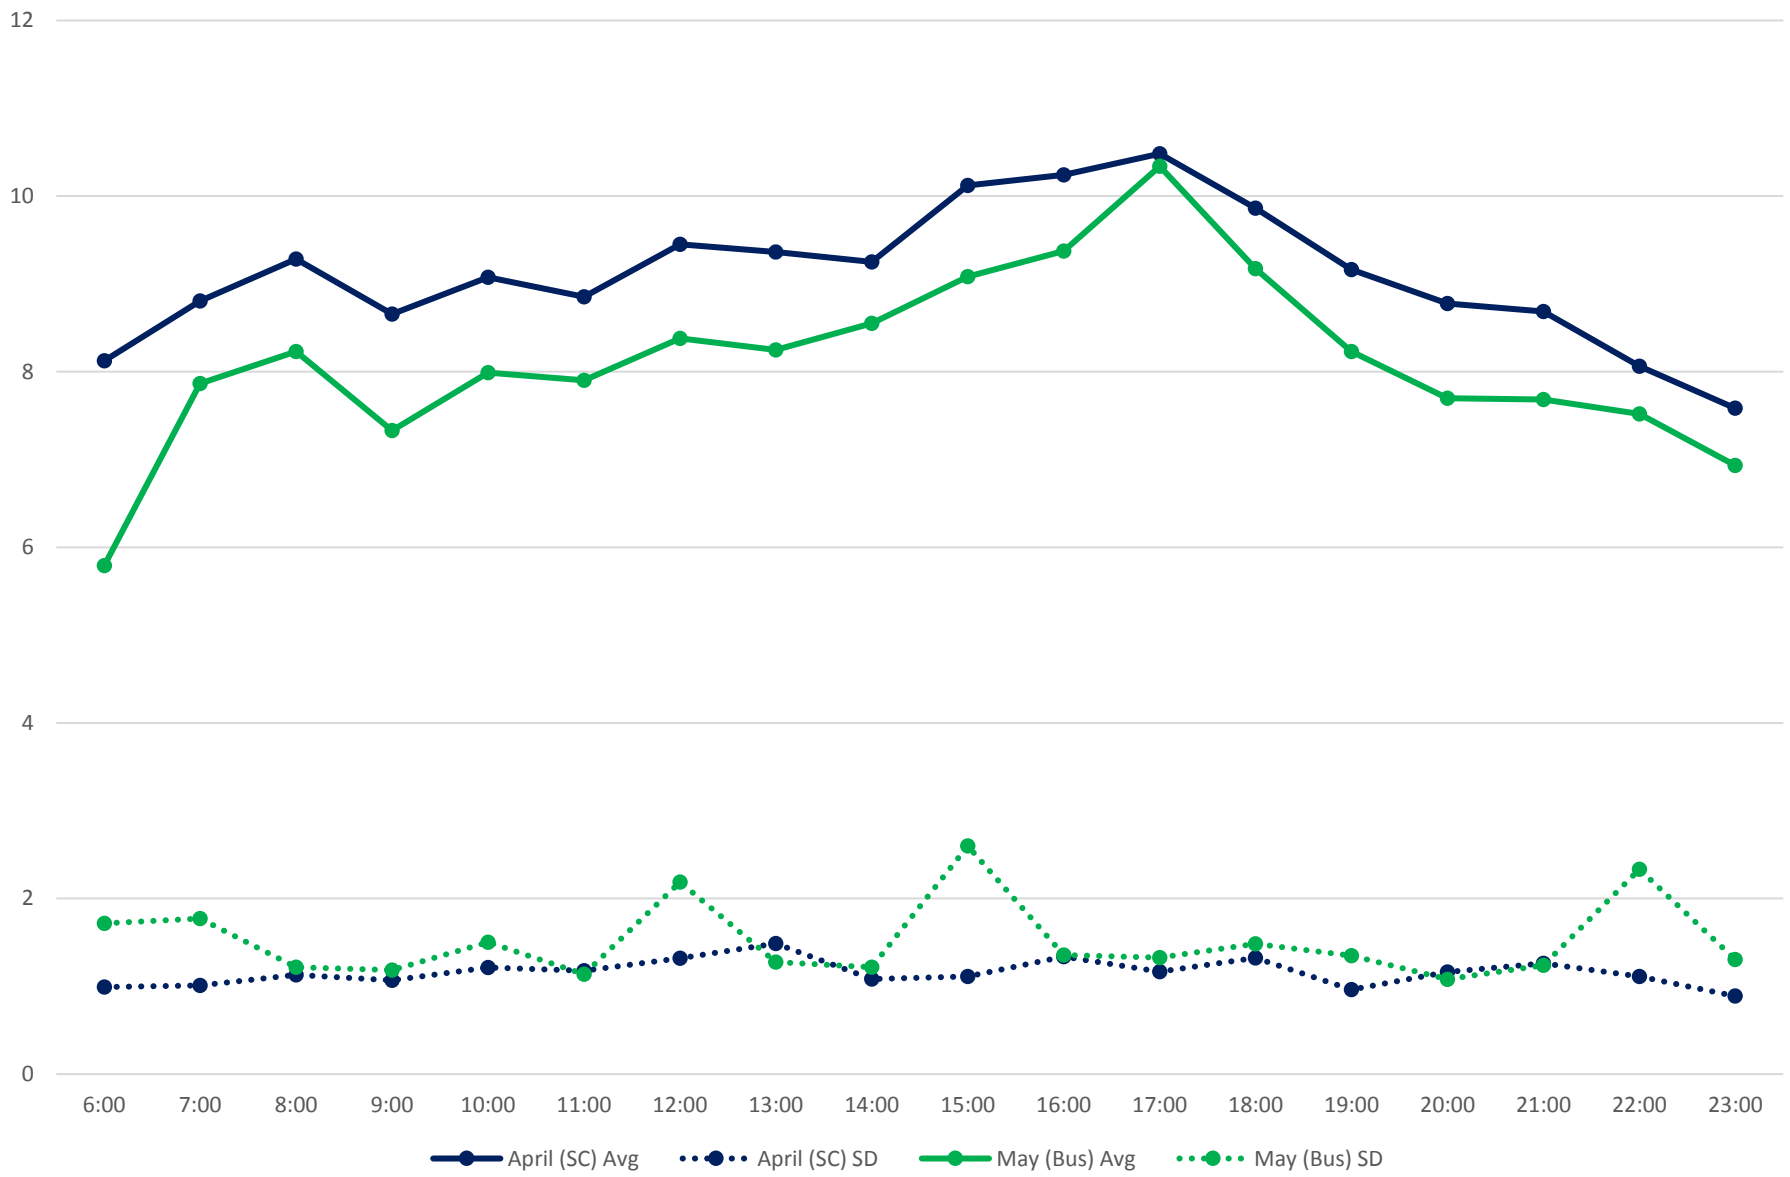

501 Queen Link Times From Woodbine Ave. To Silver Birch Ave. Eastbound April/May 2017

501 Queen Link Times From East of Coxwell Ave. To Silver Birch Ave. Eastbound April/May 2017

501 Queen Link Times From East of Coxwell Ave. To Woodbine Ave. Eastbound April/May 2017

501 Queen Link Times From Greenwood Ave. To East of Coxwell Ave. Eastbound April/May 2017

501 Queen Link Times From West of Broadview Ave. To Greenwood Ave. Eastbound April/May 2017

501 Queen Link Times From Parliament St. To East of Coxwell Ave. Eastbound April/May 2017

501 Queen Link Times From Parliament St. To West of Broadview Ave. Eastbound April/May 2017

501 Queen Link Times From Jarvis St. To Parliament St. Eastbound April/May 2017

501 Queen Link Times From Yonge St. To Silver Birch Ave. Eastbound April/May 2017

501 Queen Link Times From Roncesvalles Ave. To Bathurst St. Eastbound April/May 2017

501 Queen Link Times From Roncesvalles Ave. To Lansdowne Ave. Eastbound April/May 2017

501 Queen Link Times From Long Branch Loop To Lakeshore Humber Eastbound April/May 2017