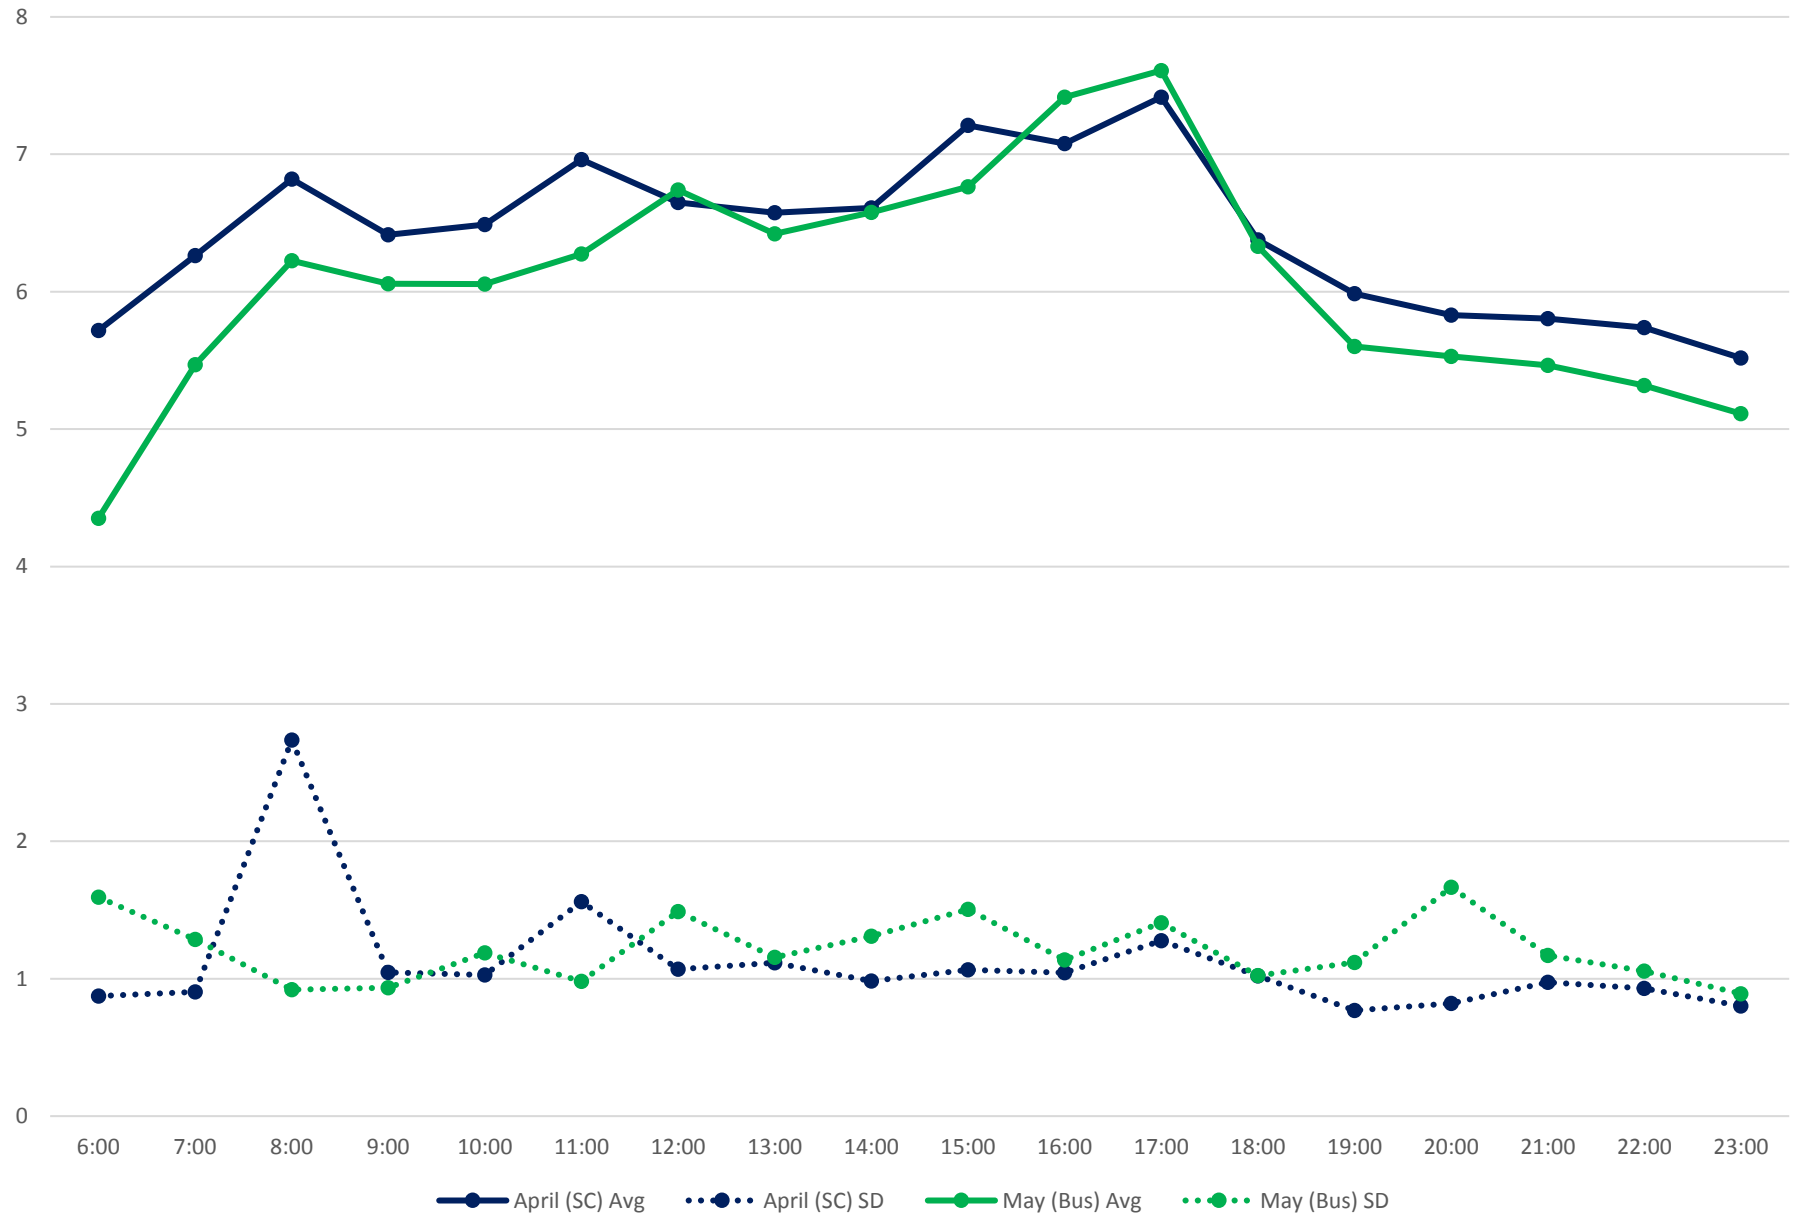

501 Queen Link Times From Yonge St. To Jarvis St. Eastbound April/May 2017

501 Queen Link Times From Yonge St. To Parliament St. Eastbound April/May 2017