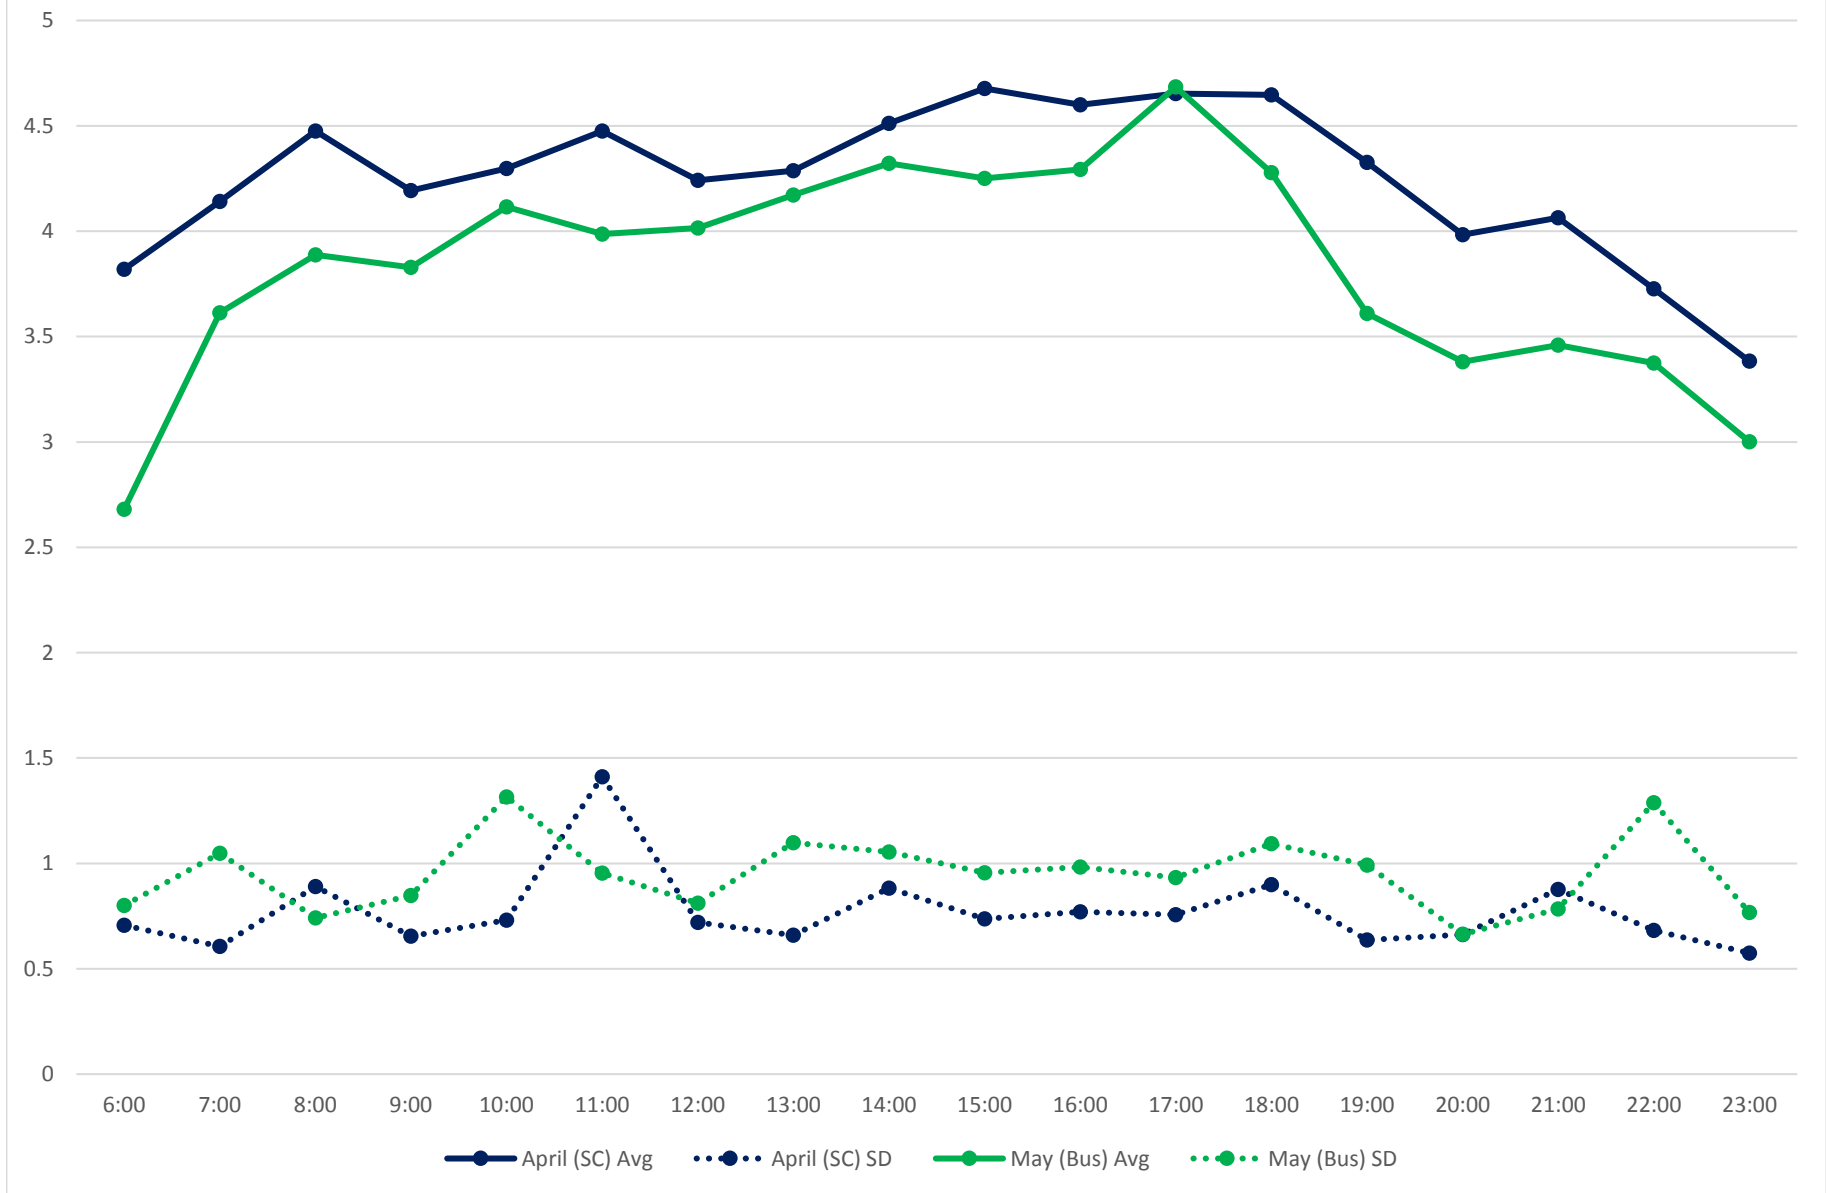

501 Queen Link Times From Woodbine Ave. To Silver Birch Ave. Eastbound April/May 2017

501 Queen Link Times From East of Coxwell Ave. To Silver Birch Ave. Eastbound April/May 2017

501 Queen Link Times From East of Coxwell Ave. To Woodbine Ave. Eastbound April/May 2017

501 Queen Link Times From Greenwood Ave. To East of Coxwell Ave. Eastbound April/May 2017

501 Queen Link Times From West of Broadview Ave. To Greenwood Ave. Eastbound April/May 2017

501 Queen Link Times From Parliament St. To East of Coxwell Ave. Eastbound April/May 2017

501 Queen Link Times From Parliament St. To West of Broadview Ave. Eastbound April/May 2017

501 Queen Link Times From Jarvis St. To Parliament St. Eastbound April/May 2017

501 Queen Link Times From Yonge St. To Silver Birch Ave. Eastbound April/May 2017

501 Queen Link Times From Roncesvalles Ave. To Bathurst St. Eastbound April/May 2017

501 Queen Link Times From Roncesvalles Ave. To Lansdowne Ave. Eastbound April/May 2017

501 Queen Link Times From Long Branch Loop To Lakeshore Humber Eastbound April/May 2017