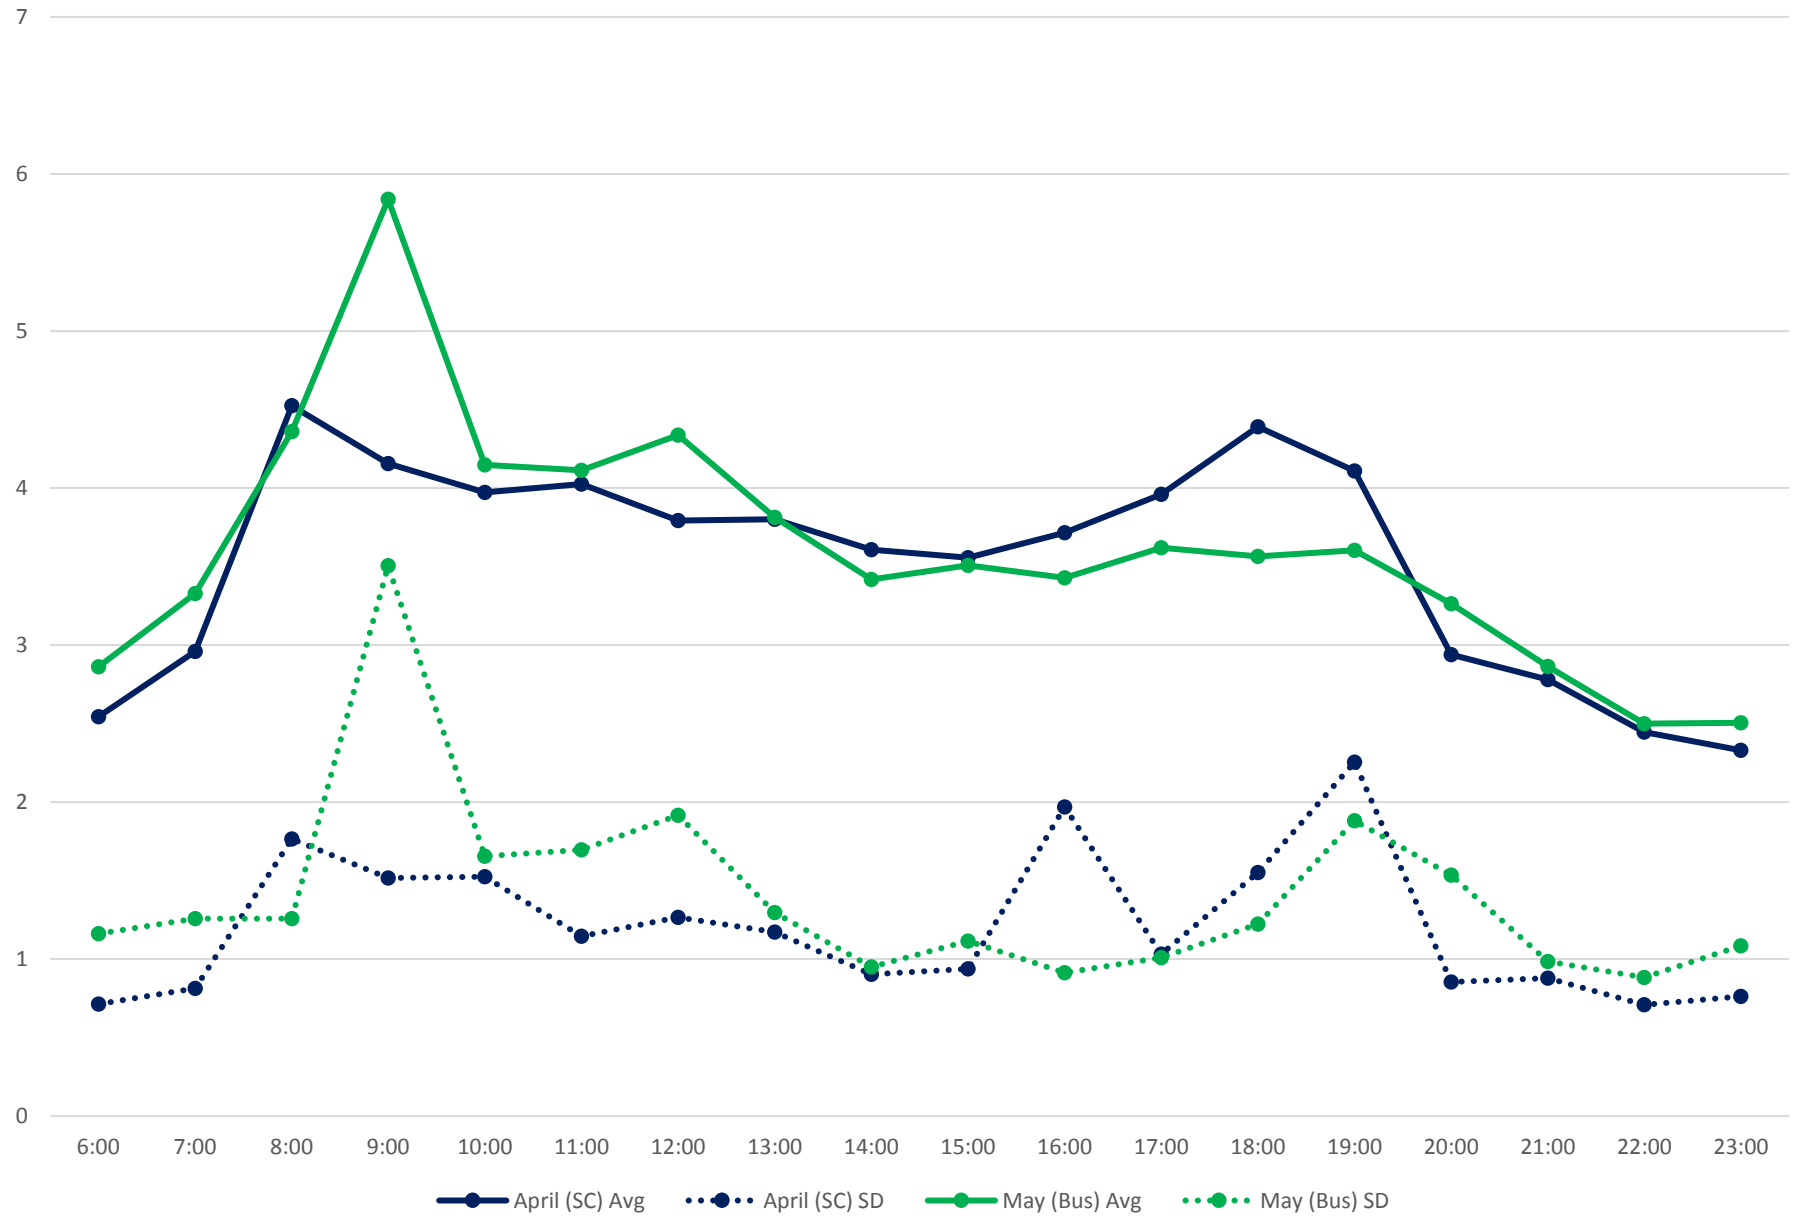

501 Queen Link Times From Bathurst St. To Spadina Ave. Eastbound April/May 2017

501 Queen Link Times From Ossington Ave. To Bathurst St. Eastbound April/May 2017

501 Queen Link Times From Dufferin St. To University Ave. Eastbound April/May 2017

501 Queen Link Times From Dufferin St. To Ossington Ave. Eastbound April/May 2017

501 Queen Link Times From Lansdowne Ave. To Dufferin St. Eastbound April/May 2017

501 Queen Link Times From Roncesvalles Ave. To Silver Birch Ave. Eastbound April/May 2017

501 Queen Link Times From Roncesvalles Ave. To Bathurst St. Eastbound April/May 2017

501 Queen Link Times From Roncesvalles Ave. To Lansdowne Ave. Eastbound April/May 2017

501 Queen Link Times From Long Branch Loop To Lakeshore Humber Eastbound April/May 2017