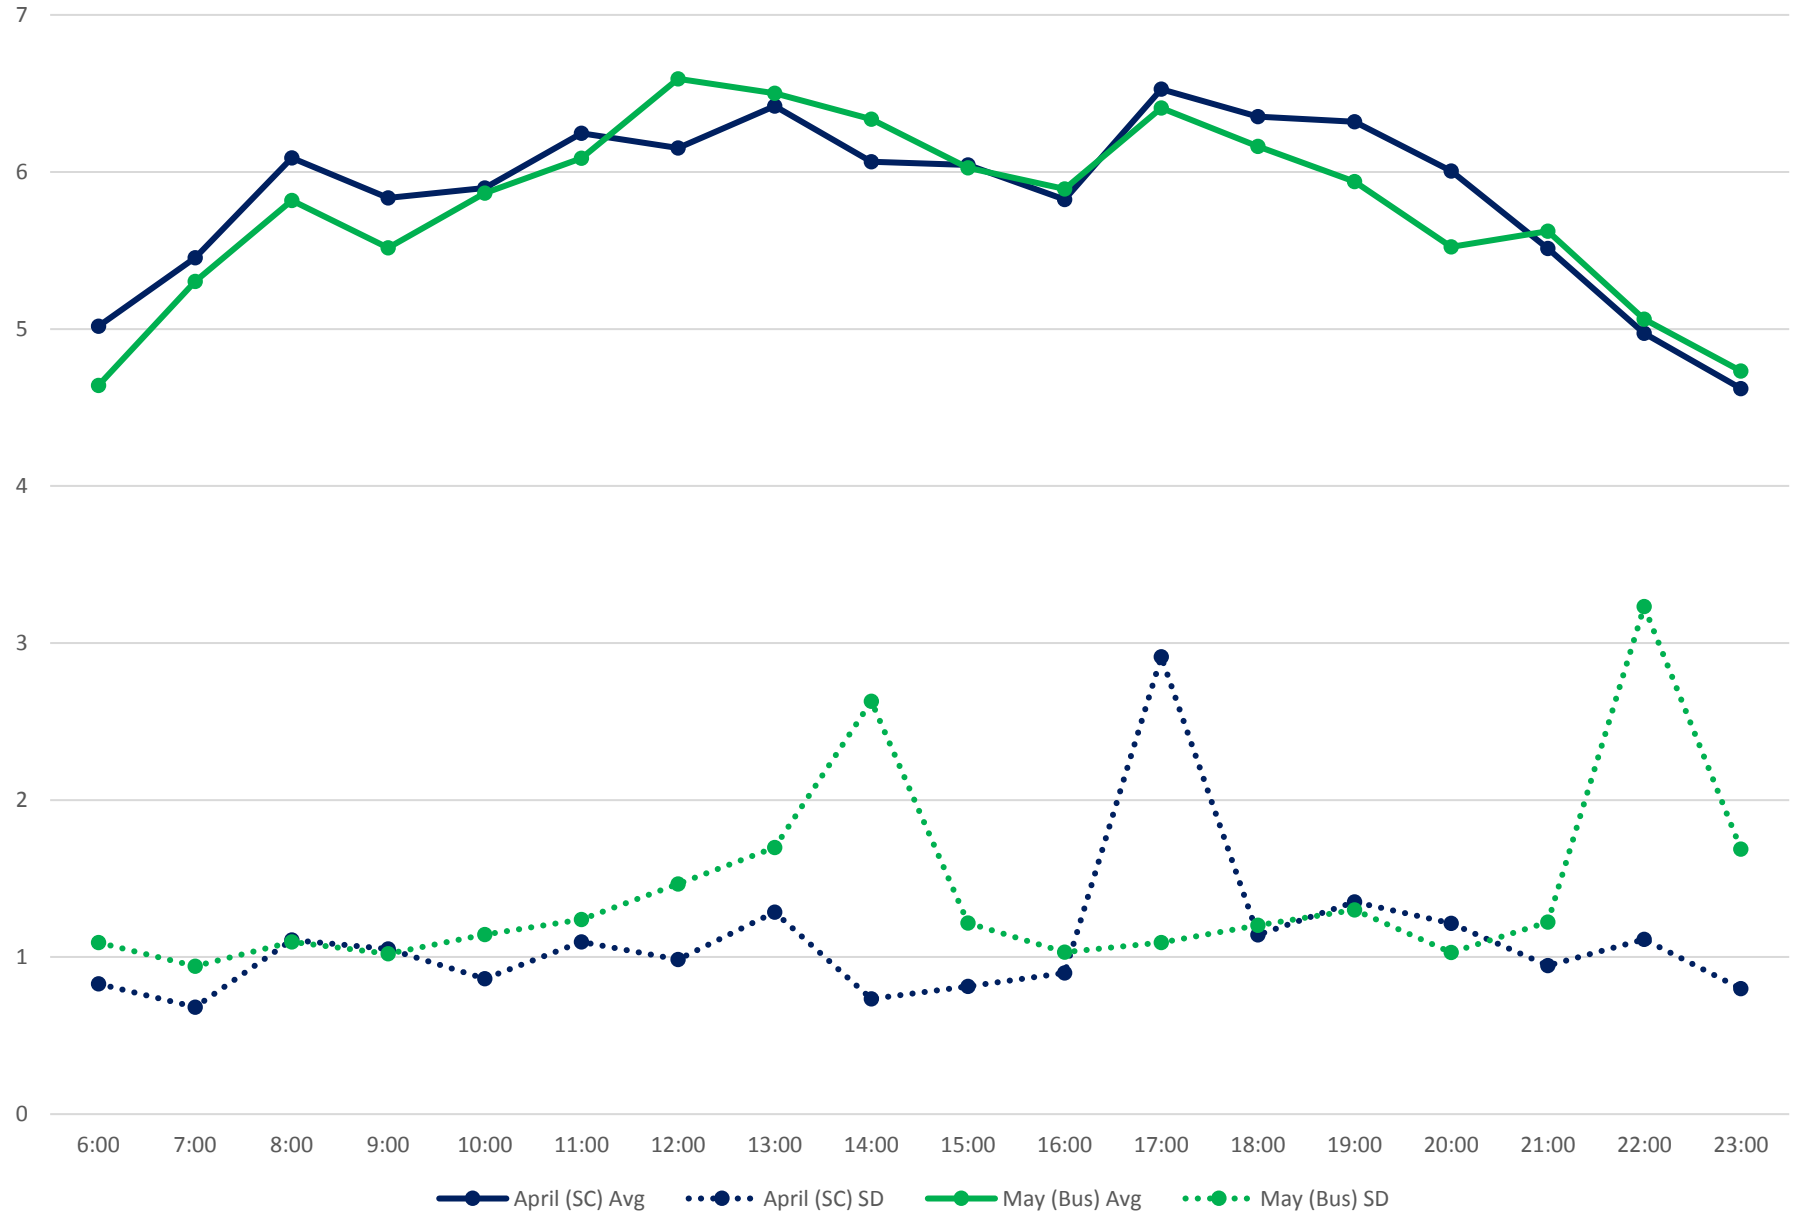

501 Queen Link Times From John St. To University Ave. Eastbound April/May 2017

501 Queen Link Times From Spadina Ave. To John St. Eastbound April/May 2017

501 Queen Link Times From Bathurst St. To Yonge St. Eastbound April/May 2017

501 Queen Link Times From Bathurst St. To Spadina Ave. Eastbound April/May 2017

501 Queen Link Times From Ossington Ave. To Bathurst St. Eastbound April/May 2017

501 Queen Link Times From Dufferin St. To University Ave. Eastbound April/May 2017

501 Queen Link Times From Dufferin St. To Ossington Ave. Eastbound April/May 2017

501 Queen Link Times From Lansdowne Ave. To Dufferin St. Eastbound April/May 2017

501 Queen Link Times From Roncesvalles Ave. To Silver Birch Ave. Eastbound April/May 2017

501 Queen Link Times From Roncesvalles Ave. To Bathurst St. Eastbound April/May 2017

501 Queen Link Times From Roncesvalles Ave. To Lansdowne Ave. Eastbound April/May 2017

501 Queen Link Times From Long Branch Loop To Lakeshore Humber Eastbound April/May 2017