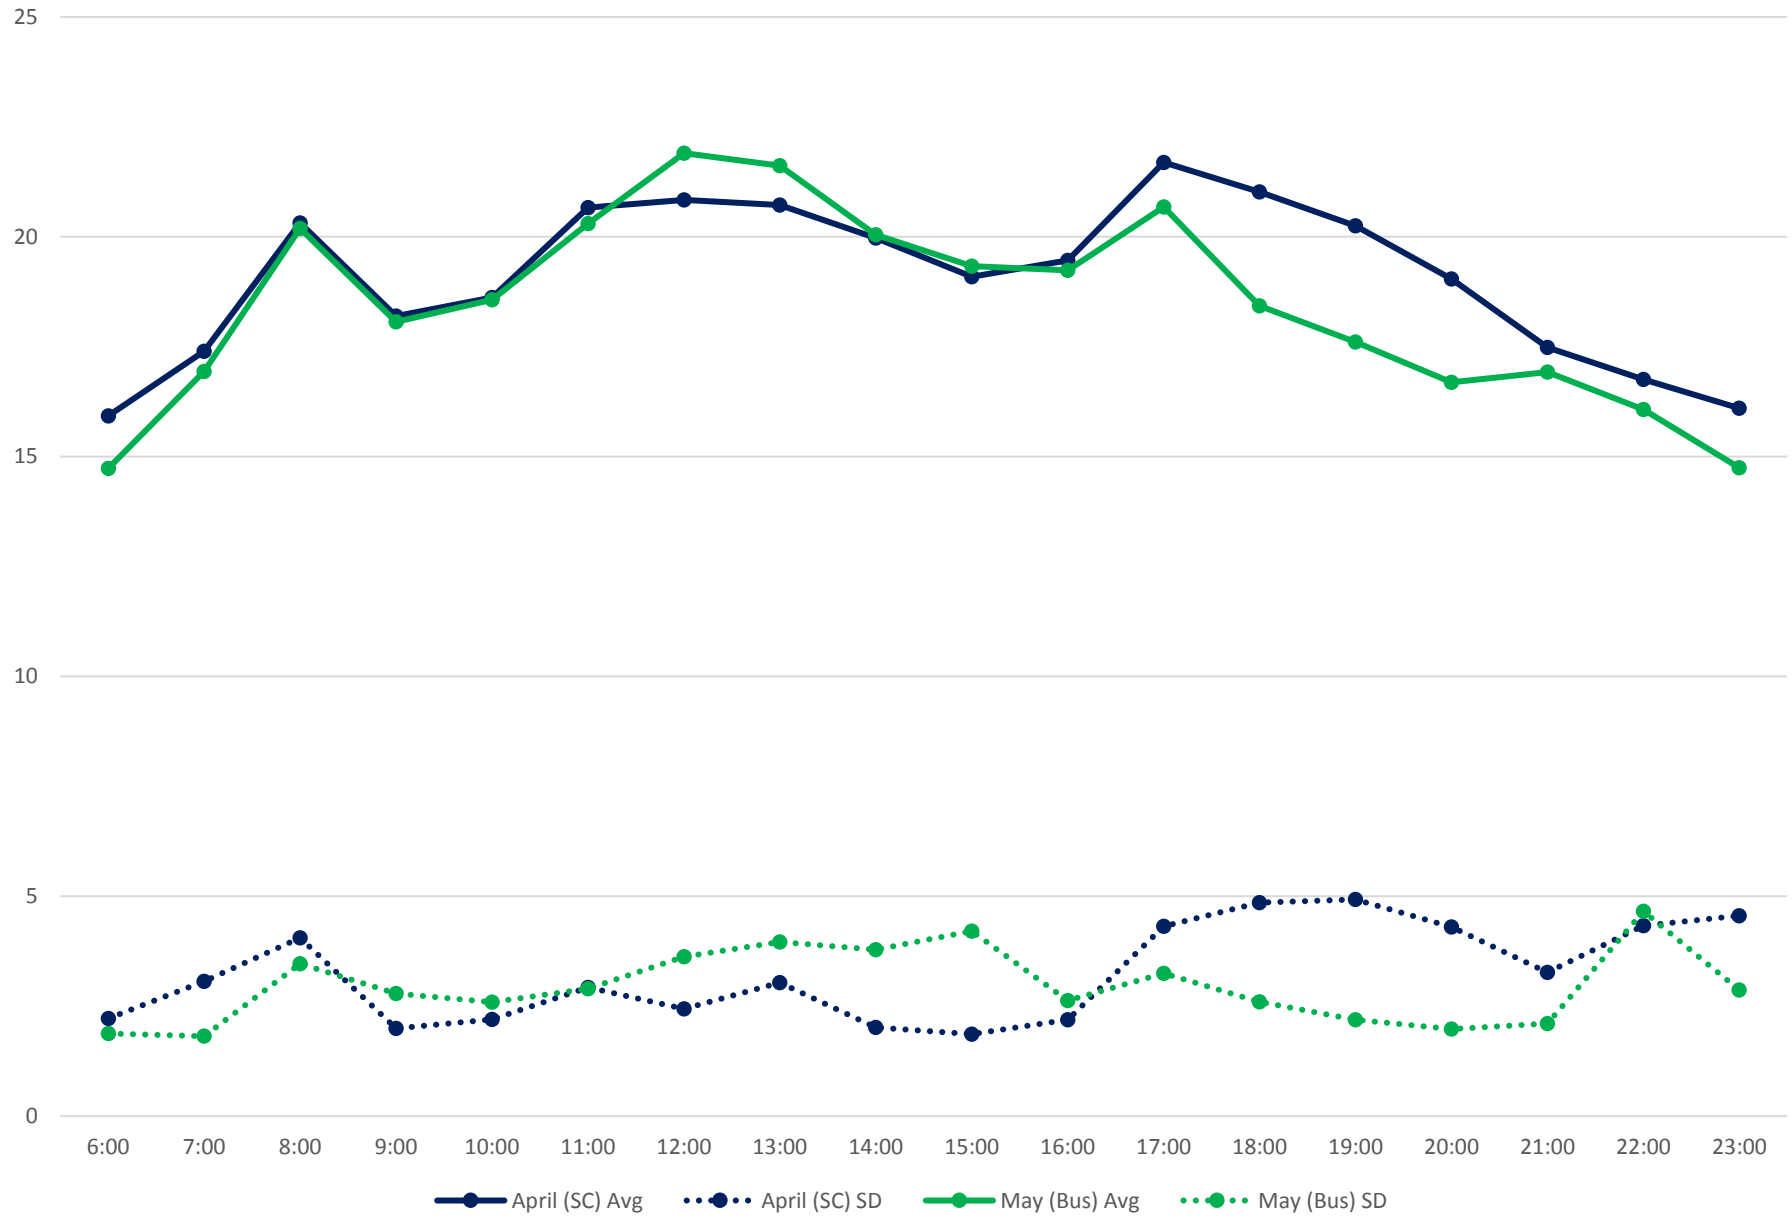

501 Queen Link Times From John St. To University Ave. Eastbound April/May 2017

501 Queen Link Times From Spadina Ave. To John St. Eastbound April/May 2017

501 Queen Link Times From Bathurst St. To Yonge St. Eastbound April/May 2017

501 Queen Link Times From Bathurst St. To Spadina Ave. Eastbound April/May 2017

501 Queen Link Times From Ossington Ave. To Bathurst St. Eastbound April/May 2017

501 Queen Link Times From Dufferin St. To University Ave. Eastbound April/May 2017

501 Queen Link Times From Dufferin St. To Ossington Ave. Eastbound April/May 2017

501 Queen Link Times From Lansdowne Ave. To Dufferin St. Eastbound April/May 2017

501 Queen Link Times From Roncesvalles Ave. To Silver Birch Ave. Eastbound April/May 2017

501 Queen Link Times From Roncesvalles Ave. To Bathurst St. Eastbound April/May 2017

501 Queen Link Times From Roncesvalles Ave. To Lansdowne Ave. Eastbound April/May 2017

501 Queen Link Times From Long Branch Loop To Lakeshore Humber Eastbound April/May 2017