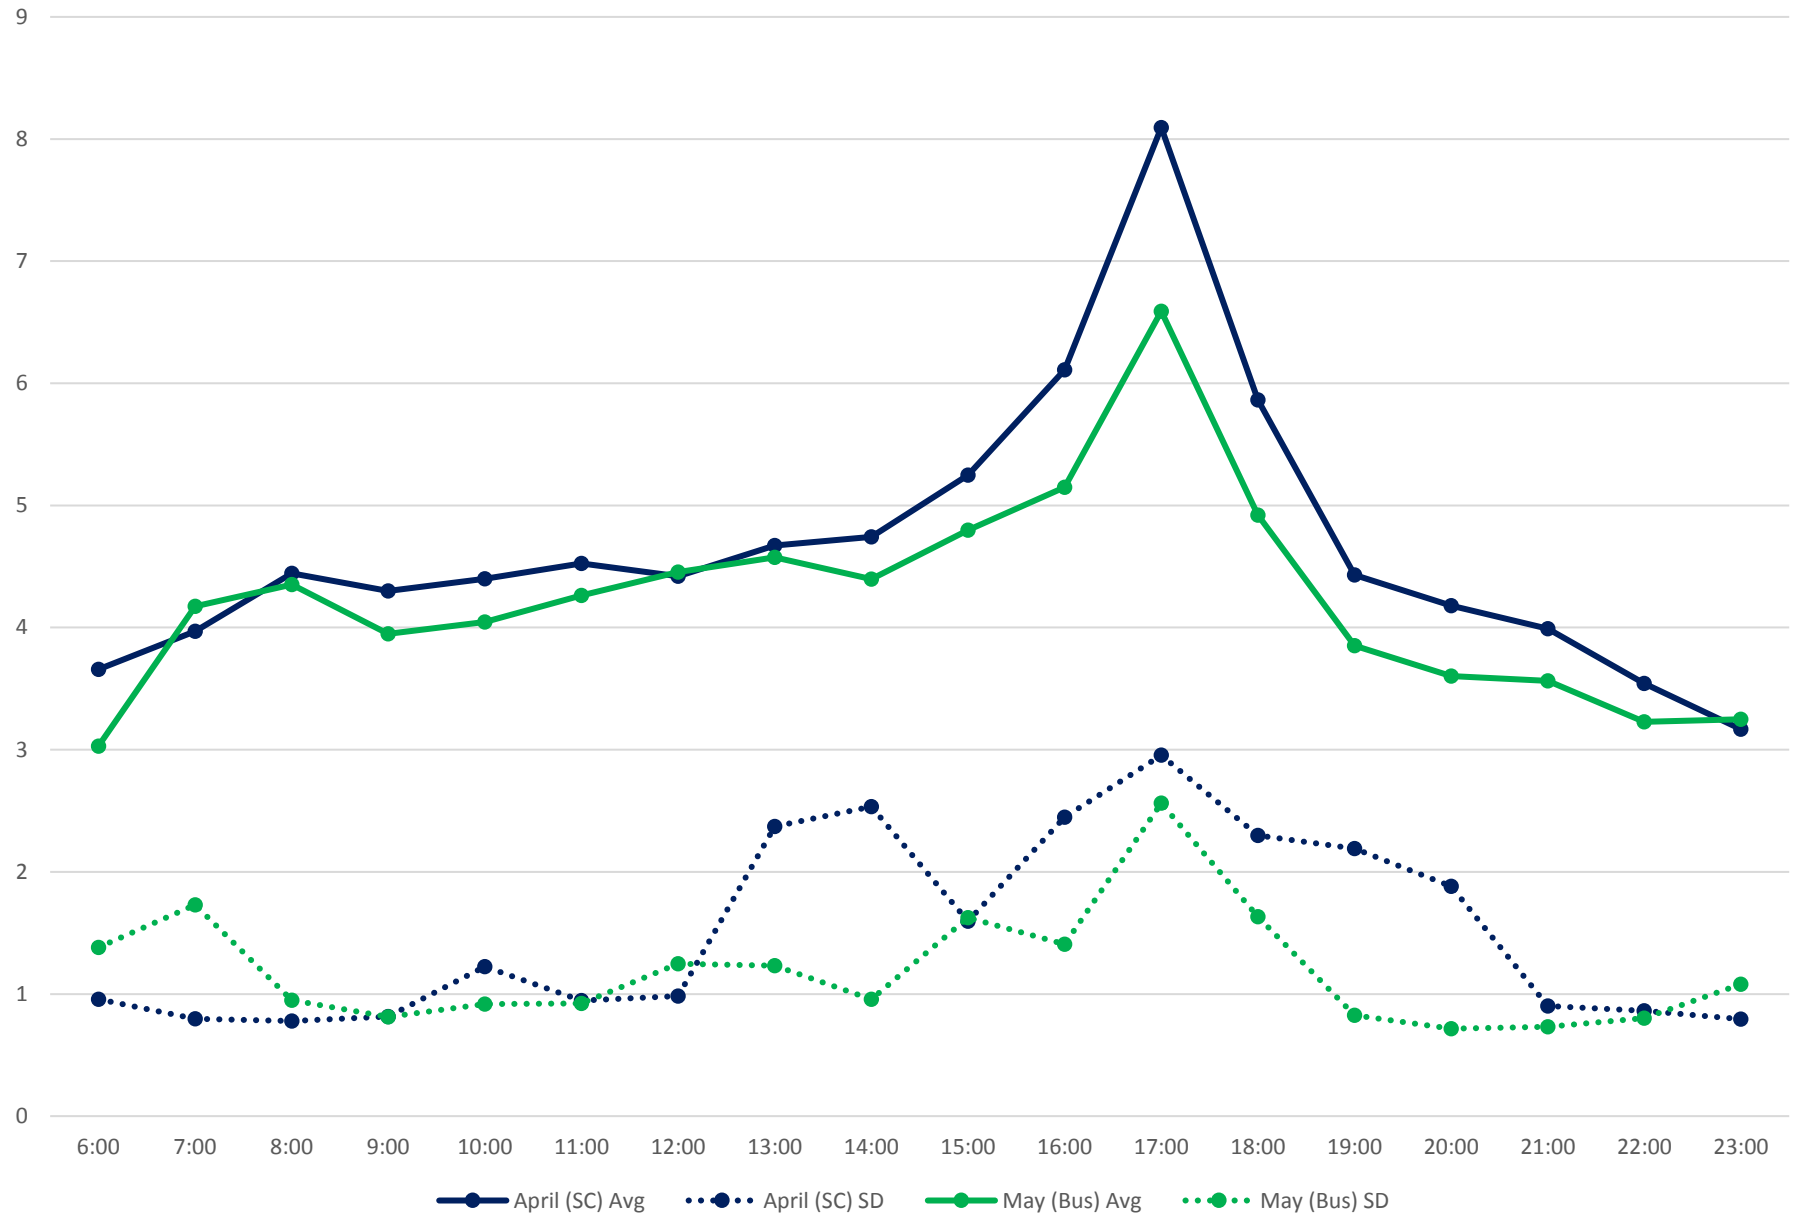

501 Queen Link Times From John St. To University Ave. Eastbound April/May 2017

501 Queen Link Times From University Ave. To Yonge St. Eastbound April/May 2017