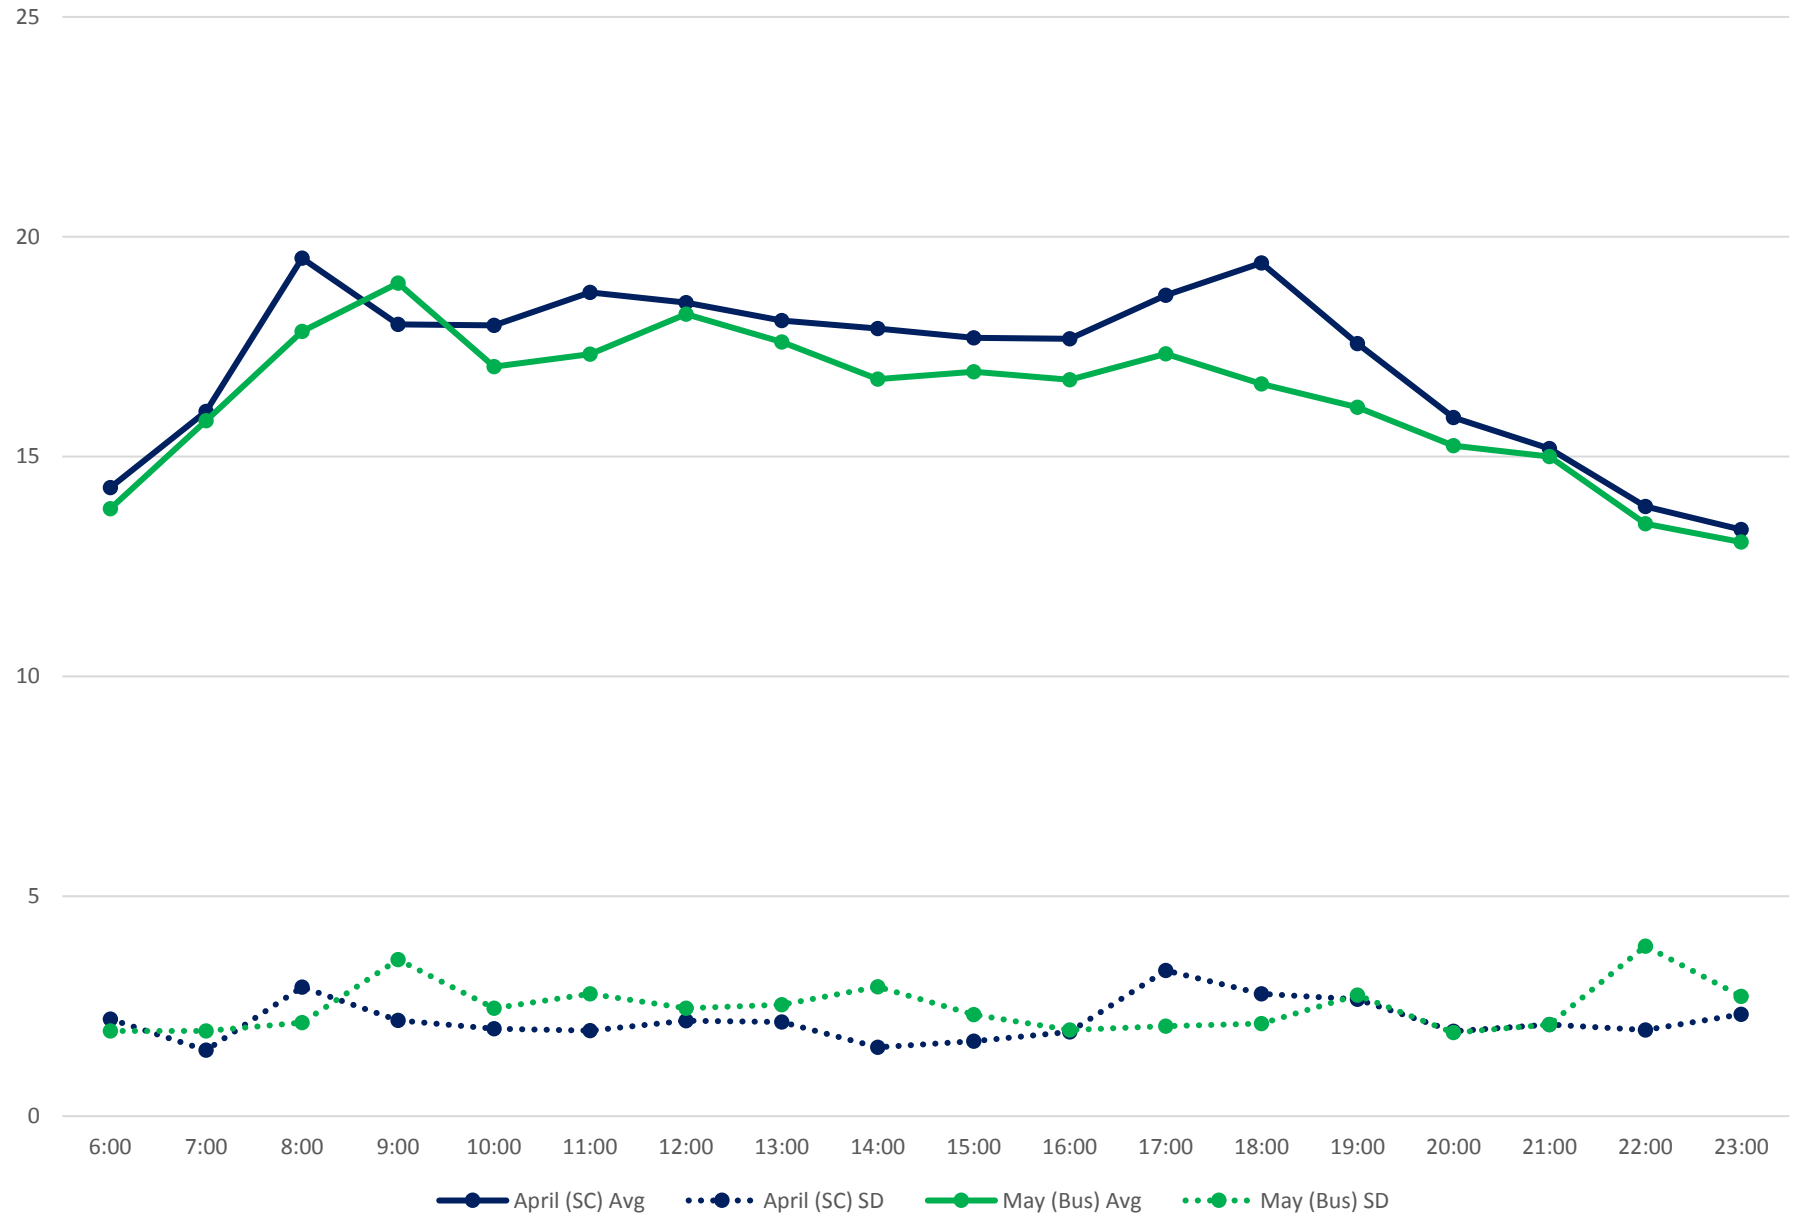

501 Queen Link Times From Bathurst St. To Spadina Ave. Eastbound April/May 2017

501 Queen Link Times From Ossington Ave. To Bathurst St. Eastbound April/May 2017

501 Queen Link Times From Dufferin St. To University Ave. Eastbound April/May 2017

501 Queen Link Times From Dufferin St. To Ossington Ave. Eastbound April/May 2017

501 Queen Link Times From Lansdowne Ave. To Dufferin St. Eastbound April/May 2017

501 Queen Link Times From Roncesvalles Ave. To Silver Birch Ave. Eastbound April/May 2017

501 Queen Link Times From Roncesvalles Ave. To Bathurst St. Eastbound April/May 2017

501 Queen Link Times From Roncesvalles Ave. To Lansdowne Ave. Eastbound April/May 2017

501 Queen Link Times From Long Branch Loop To Lakeshore Humber Eastbound April/May 2017