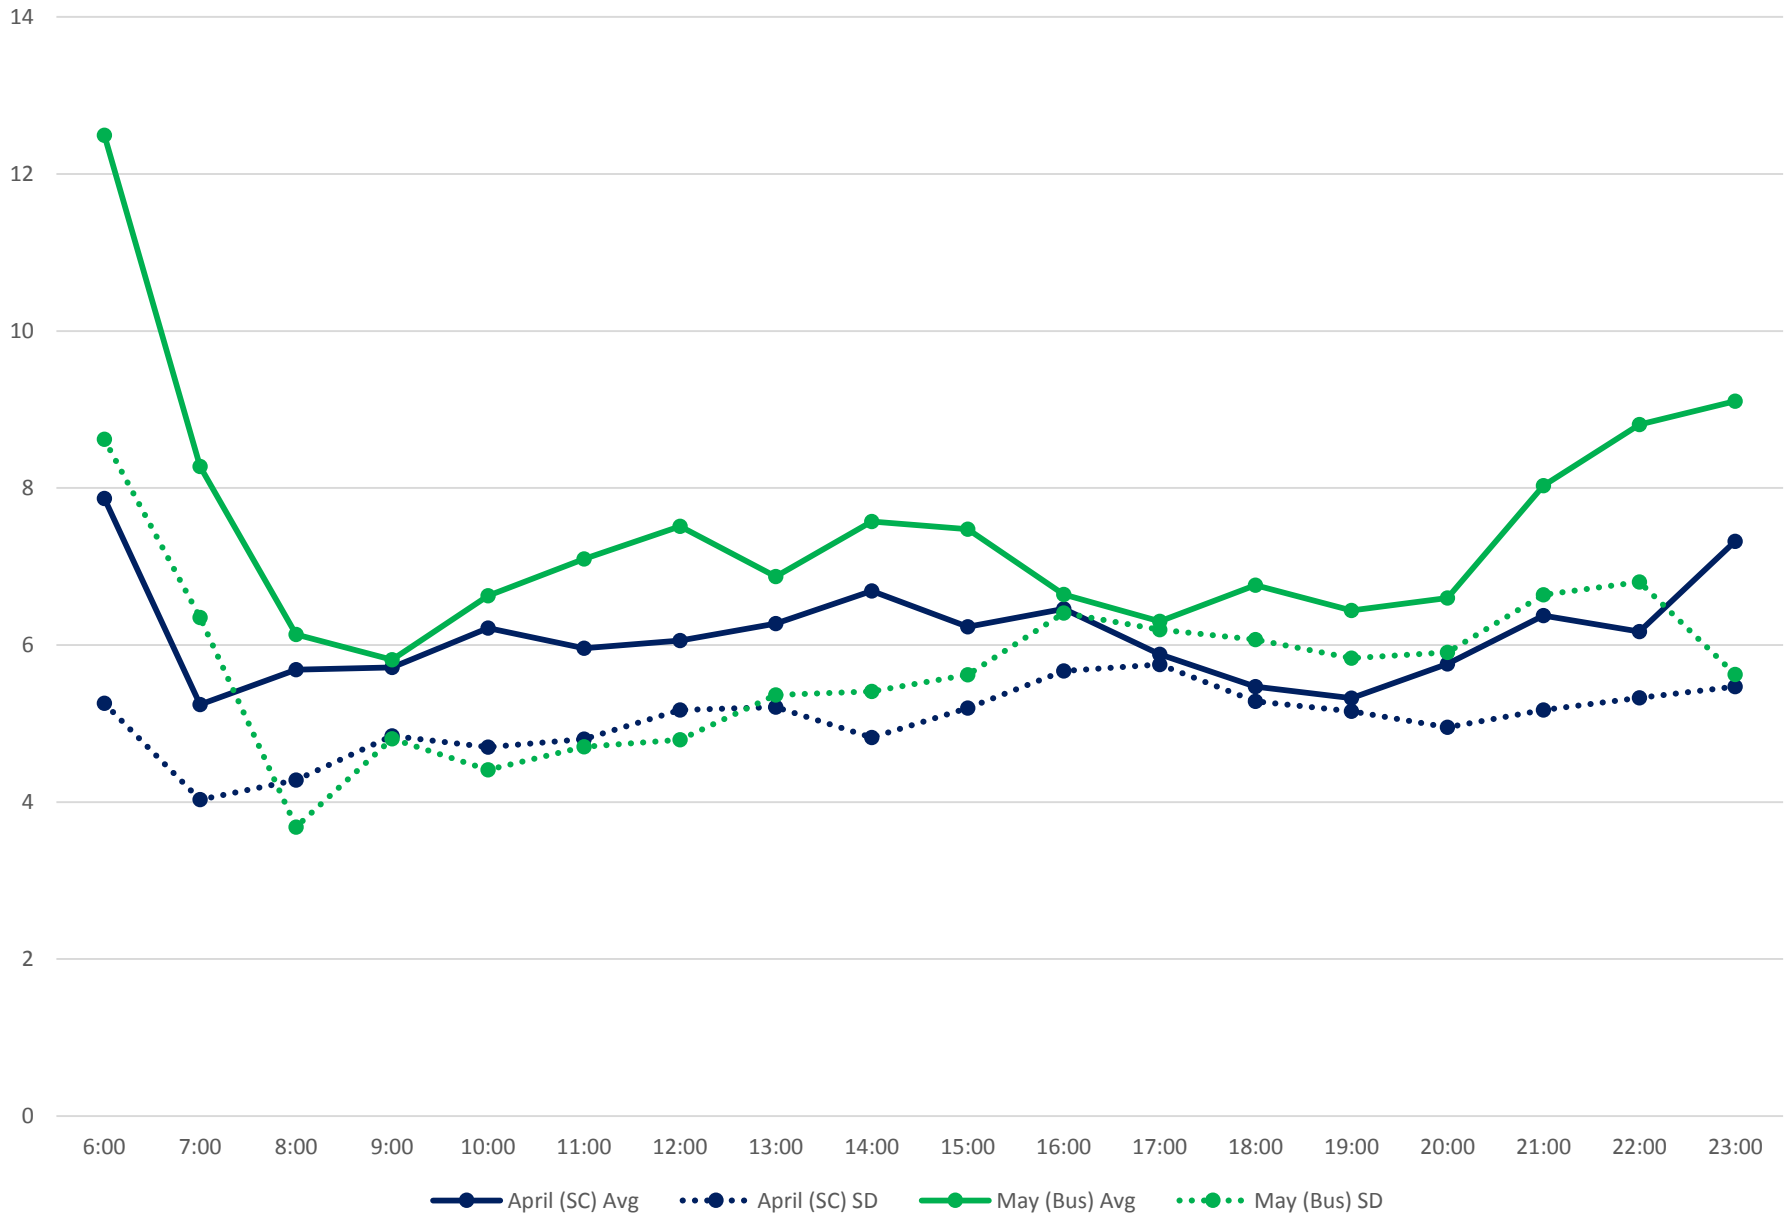

501 Queen Headways at Queensway Humber Westbound April/May 2017

501 Queen Headways at Lakeshore Humber Westbound April/May 2017

501 Queen Headways at Royal York Westbound April/May 2017

501 Queen Headways at Kipling Westbound April/May 2017

501 Queen Headways at Long Branch Loop Westbound April/May 2017