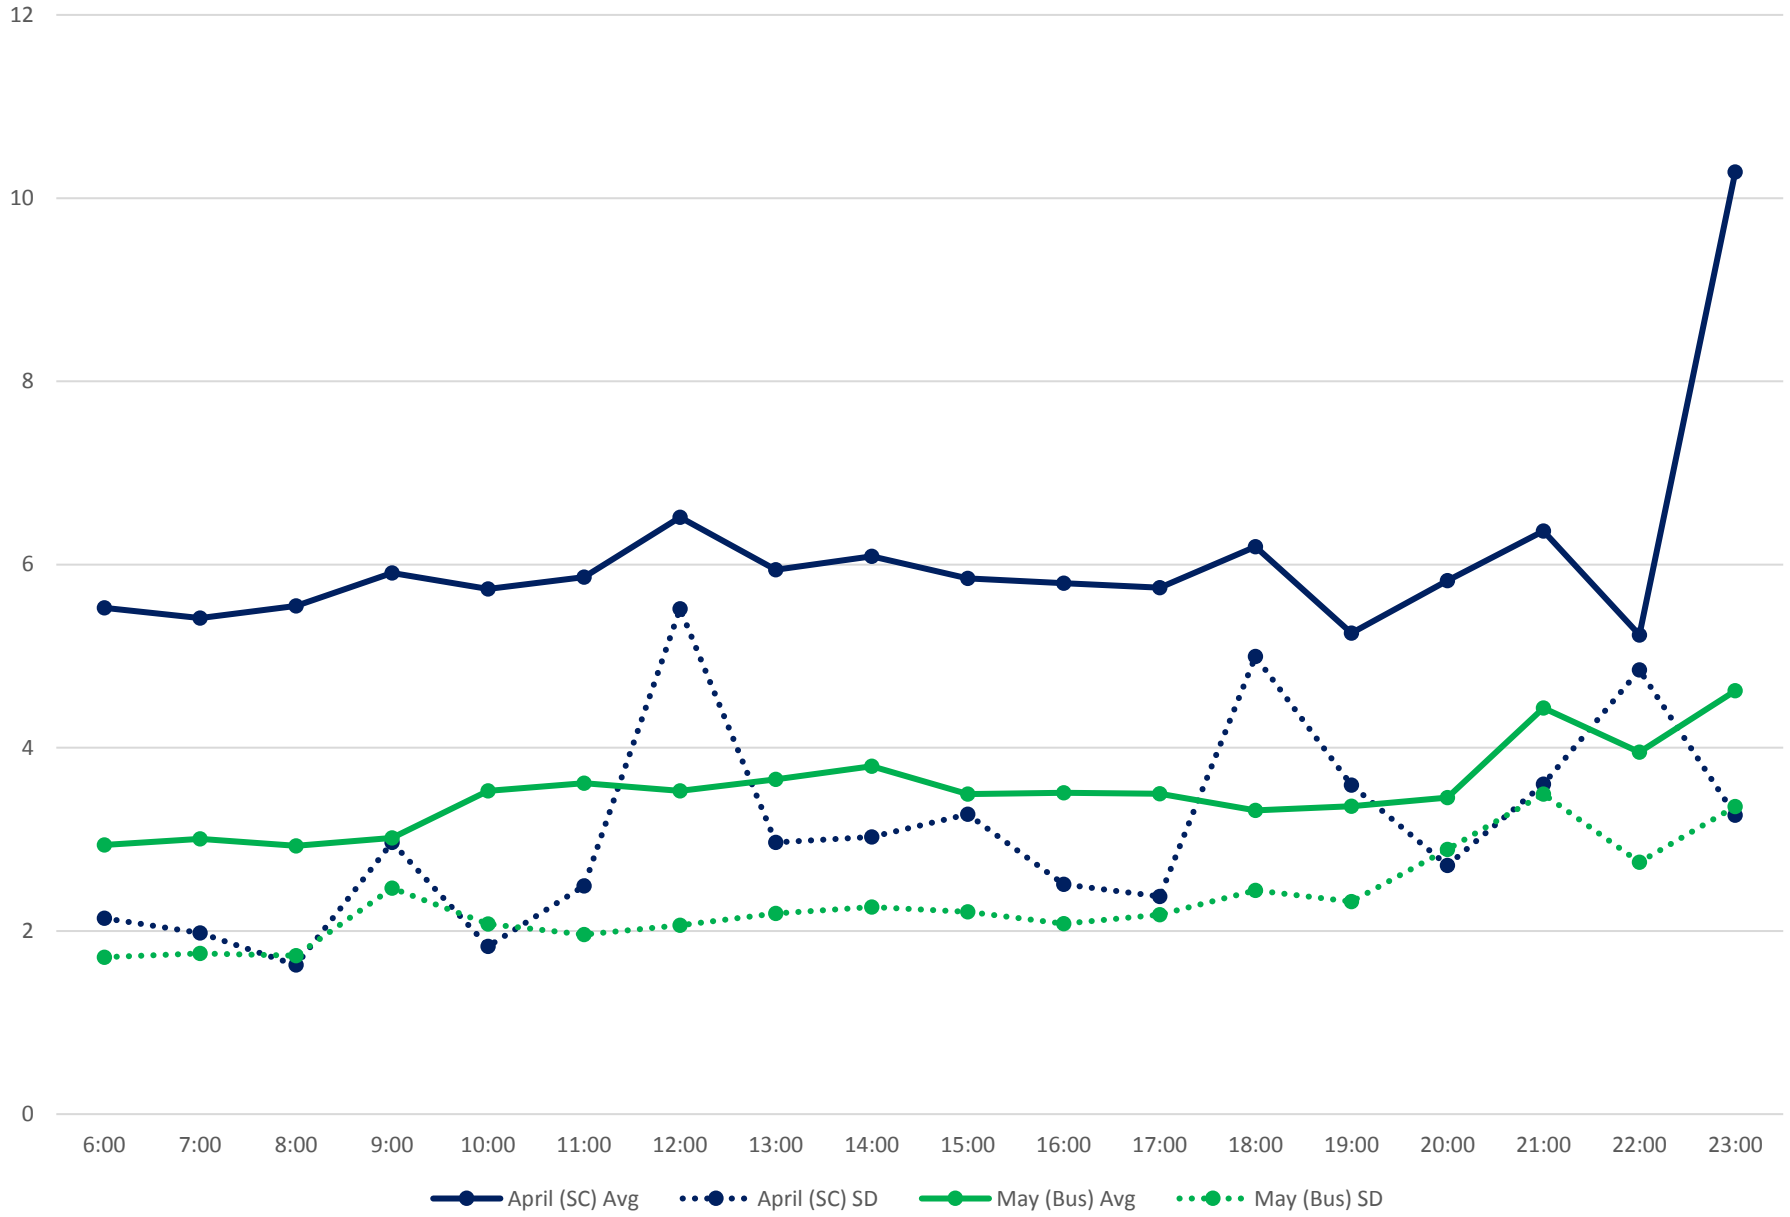

501 Queen Headways at Silver Birch Ave. Westbound April/May 2017

501 Queen Headways at Woodbine Ave. Westbound April/May 2017

501 Queen Headways at East of Coxwell Ave. Westbound April/May 2017

501 Queen Headways at Greenwood Ave. Westbound April/May 2017

501 Queen Headways at West of Broadview Ave. Westbound April/May 2017

501 Queen Headways at Parliament St. Westbound April/May 2017

501 Queen Headways at Jarvis St. Westbound April/May 2017

501 Queen Headways at Yonge St. Westbound April/May 2017

501 Queen Headways at Ossington Ave. Westbound April/May 2017

501 Queen Headways at Dufferin St. Westbound April/May 2017

501 Queen Headways at Lansdowne Ave. Westbound April/May 2017

501 Queen Headways at Roncesvalles Ave. Westbound April/May 2017

501 Queen Headways at Long Branch Loop Westbound April/May 2017