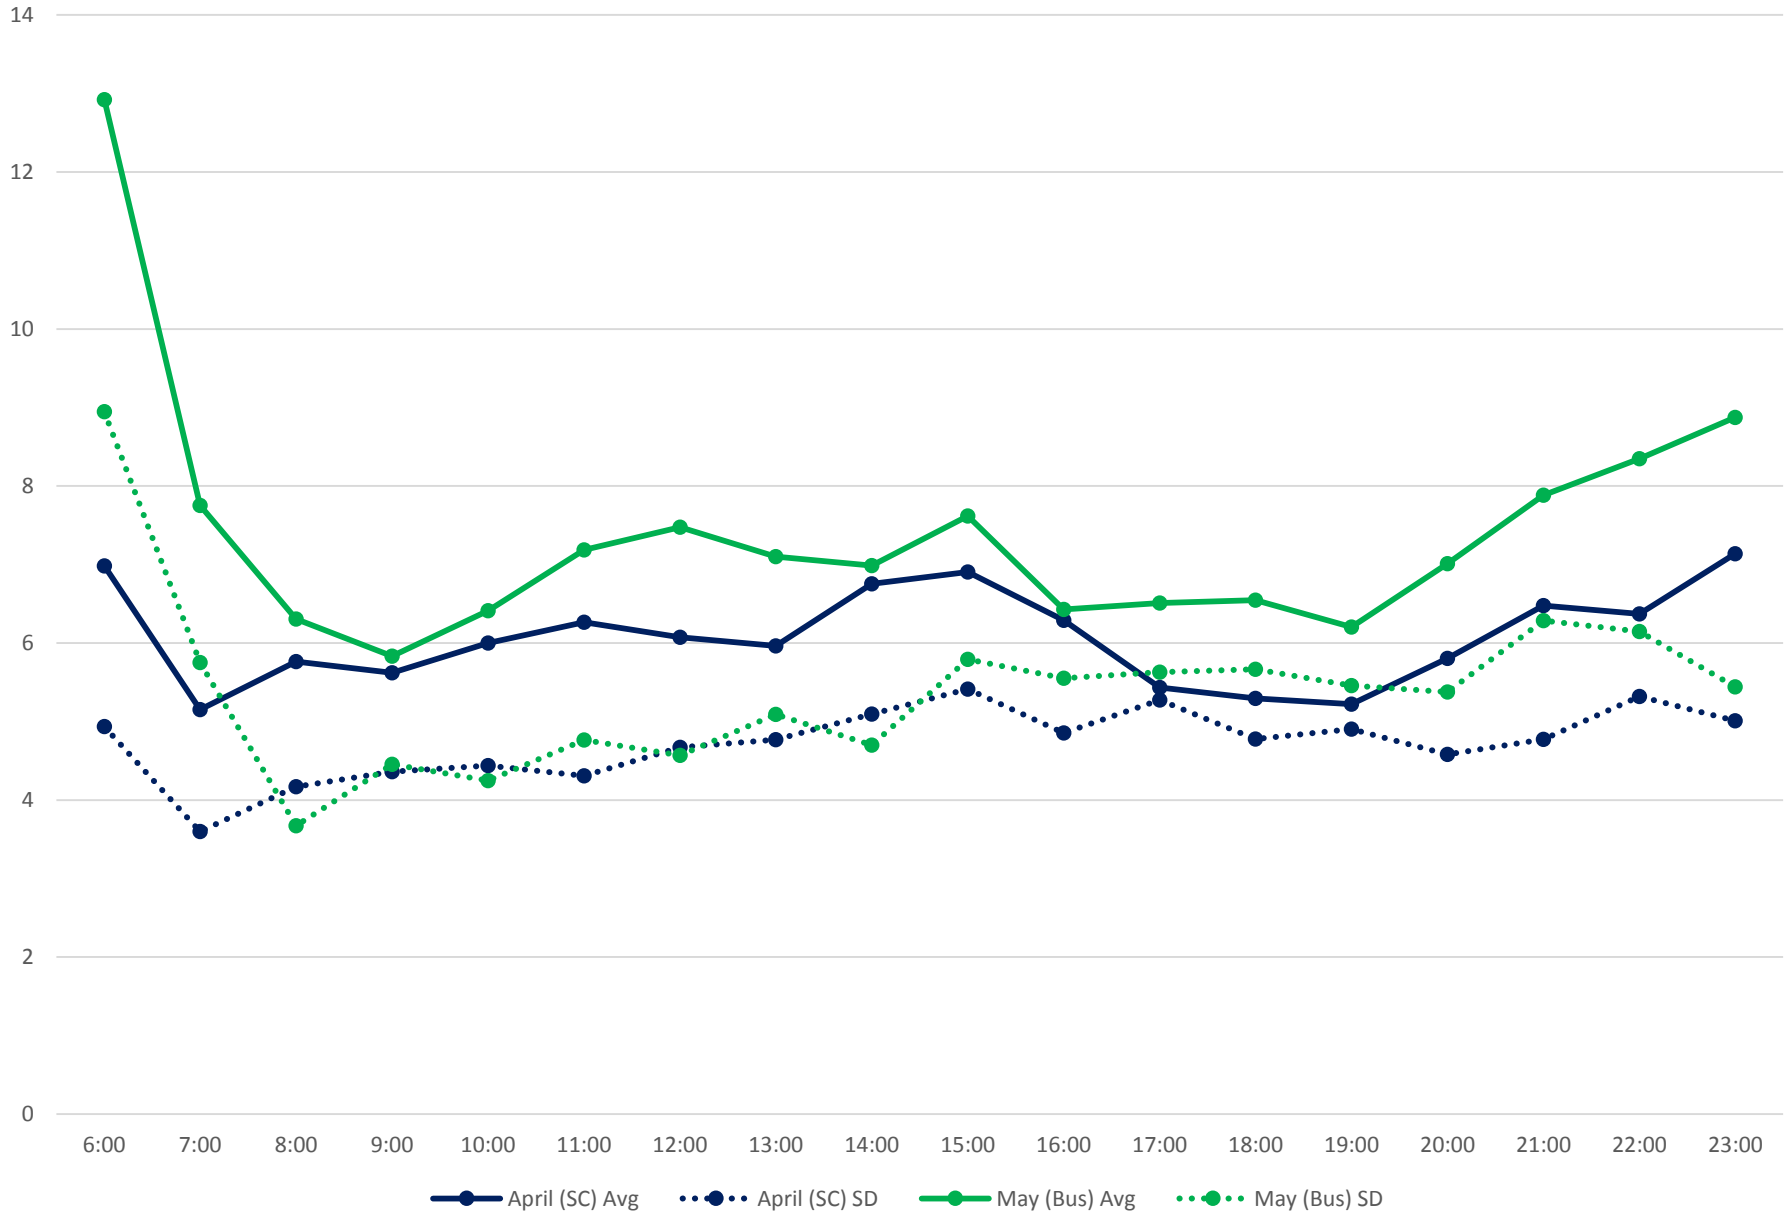

501 Queen Headways at Ossington Ave. Westbound April/May 2017

501 Queen Headways at Dufferin St. Westbound April/May 2017

501 Queen Headways at Lansdowne Ave. Westbound April/May 2017

501 Queen Headways at Roncesvalles Ave. Westbound April/May 2017

501 Queen Headways at Queensway Humber Westbound April/May 2017

501 Queen Headways at Lakeshore Humber Westbound April/May 2017

501 Queen Headways at Royal York Westbound April/May 2017

501 Queen Headways at Kipling Westbound April/May 2017

501 Queen Headways at Long Branch Loop Westbound April/May 2017