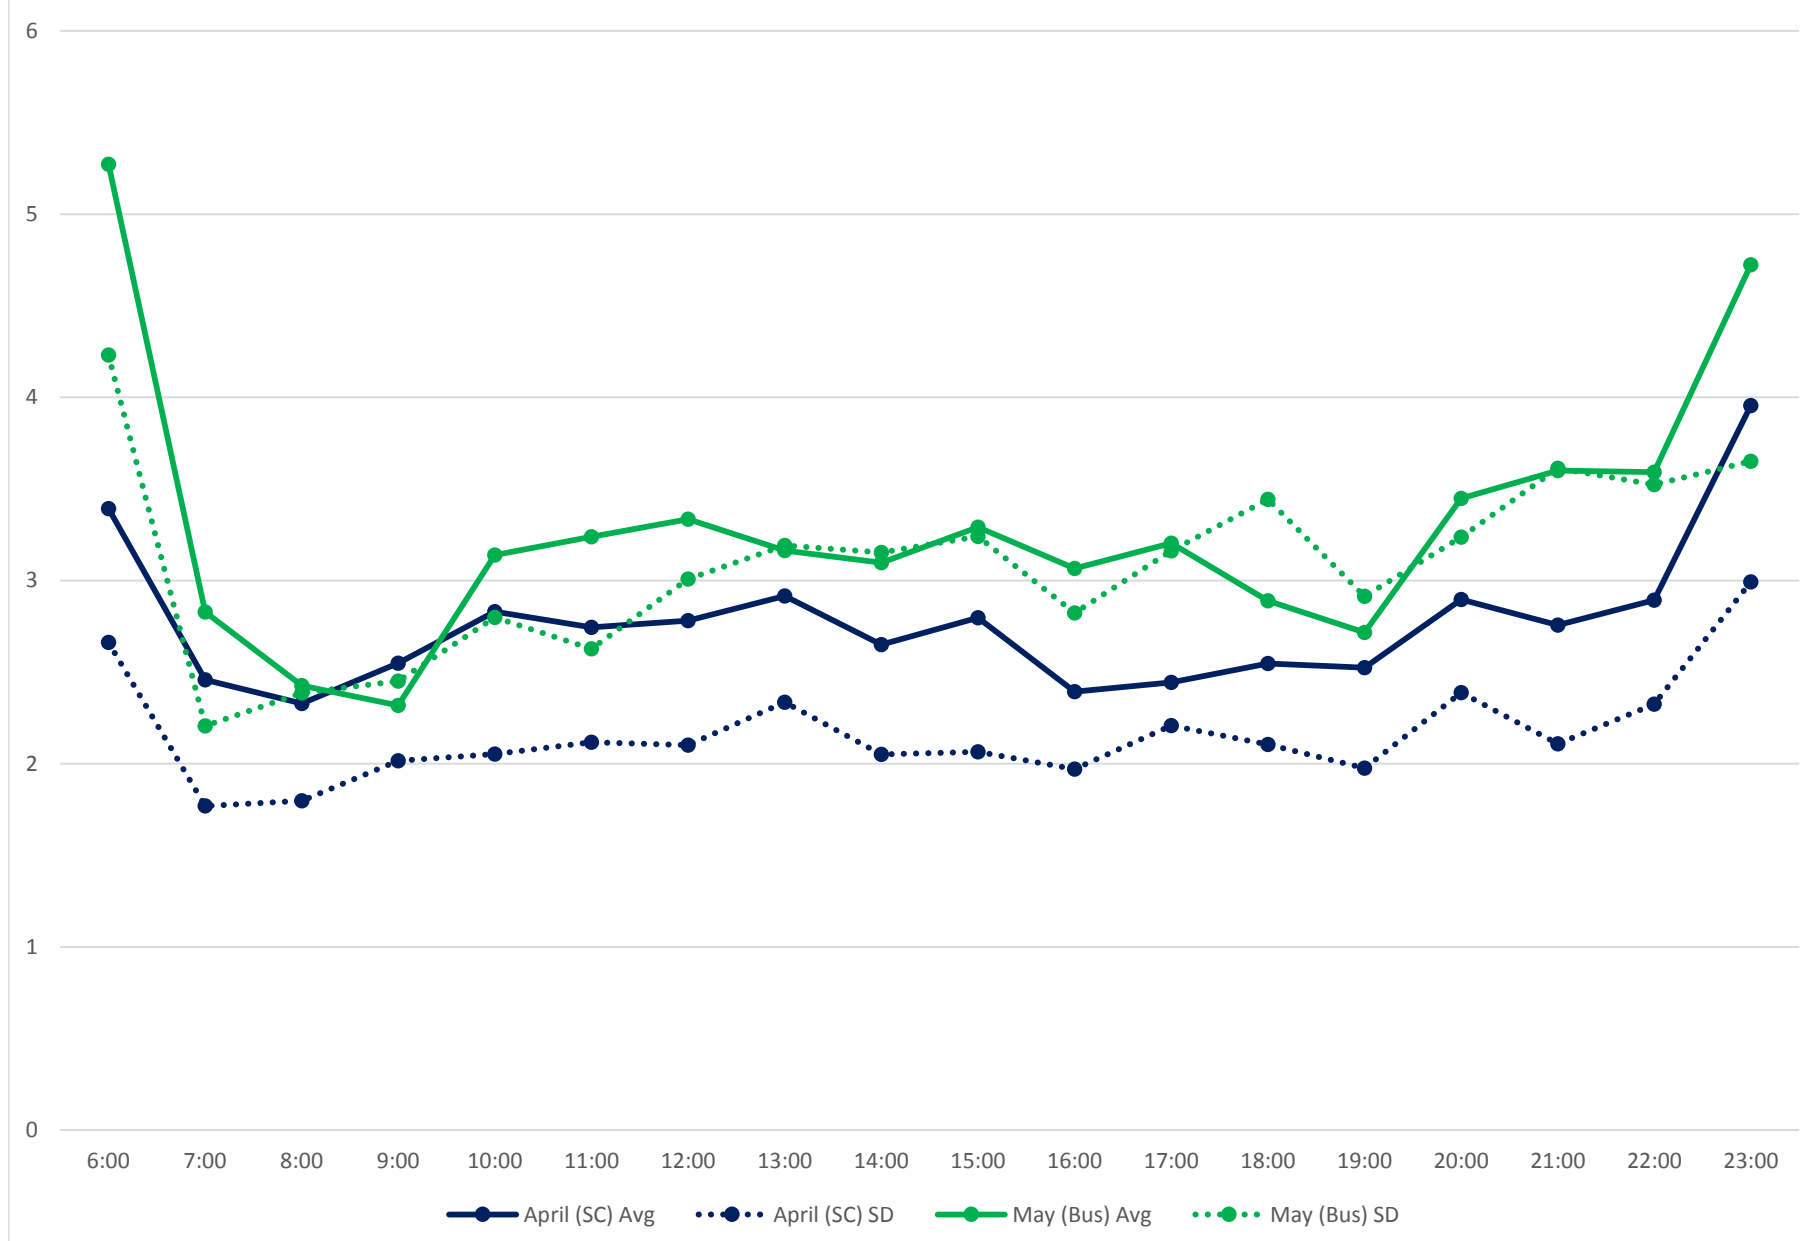

501 Queen Headways at University Ave. Westbound April/May 2017

501 Queen Headways at John St. Westbound April/May 2017

501 Queen Headways at Spadina Ave. Westbound April/May 2017

501 Queen Headways at Bathurst St. Westbound April/May 2017

501 Queen Headways at Ossington Ave. Westbound April/May 2017

501 Queen Headways at Dufferin St. Westbound April/May 2017

501 Queen Headways at Lansdowne Ave. Westbound April/May 2017

501 Queen Headways at Roncesvalles Ave. Westbound April/May 2017

501 Queen Headways at Long Branch Loop Westbound April/May 2017