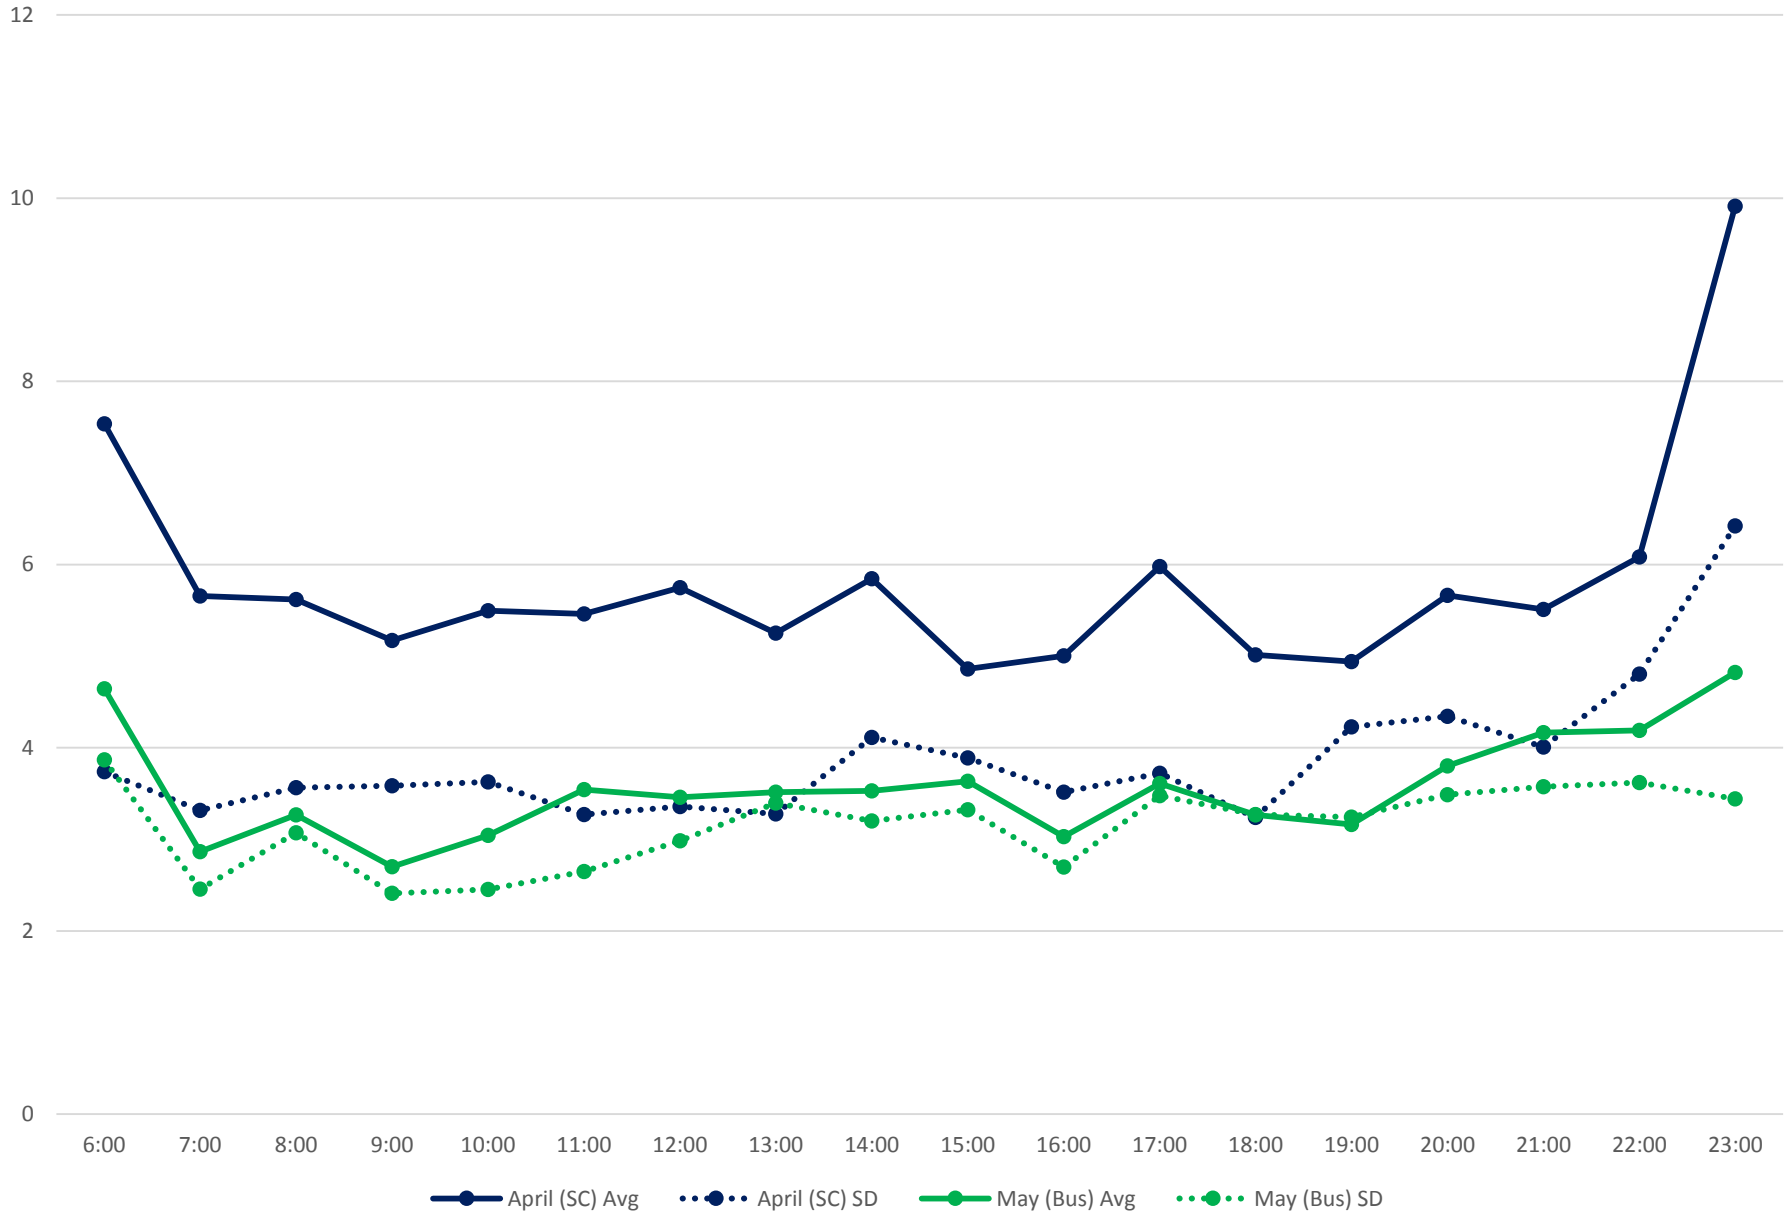

501 Queen Headways at West of Broadview Ave. Westbound April/May 2017

501 Queen Headways at Parliament St. Westbound April/May 2017

501 Queen Headways at Jarvis St. Westbound April/May 2017

501 Queen Headways at Yonge St. Westbound April/May 2017

501 Queen Headways at University Ave. Westbound April/May 2017

501 Queen Headways at John St. Westbound April/May 2017

501 Queen Headways at Spadina Ave. Westbound April/May 2017

501 Queen Headways at Bathurst St. Westbound April/May 2017

501 Queen Headways at Ossington Ave. Westbound April/May 2017

501 Queen Headways at Dufferin St. Westbound April/May 2017

501 Queen Headways at Lansdowne Ave. Westbound April/May 2017

501 Queen Headways at Roncesvalles Ave. Westbound April/May 2017

501 Queen Headways at Long Branch Loop Westbound April/May 2017