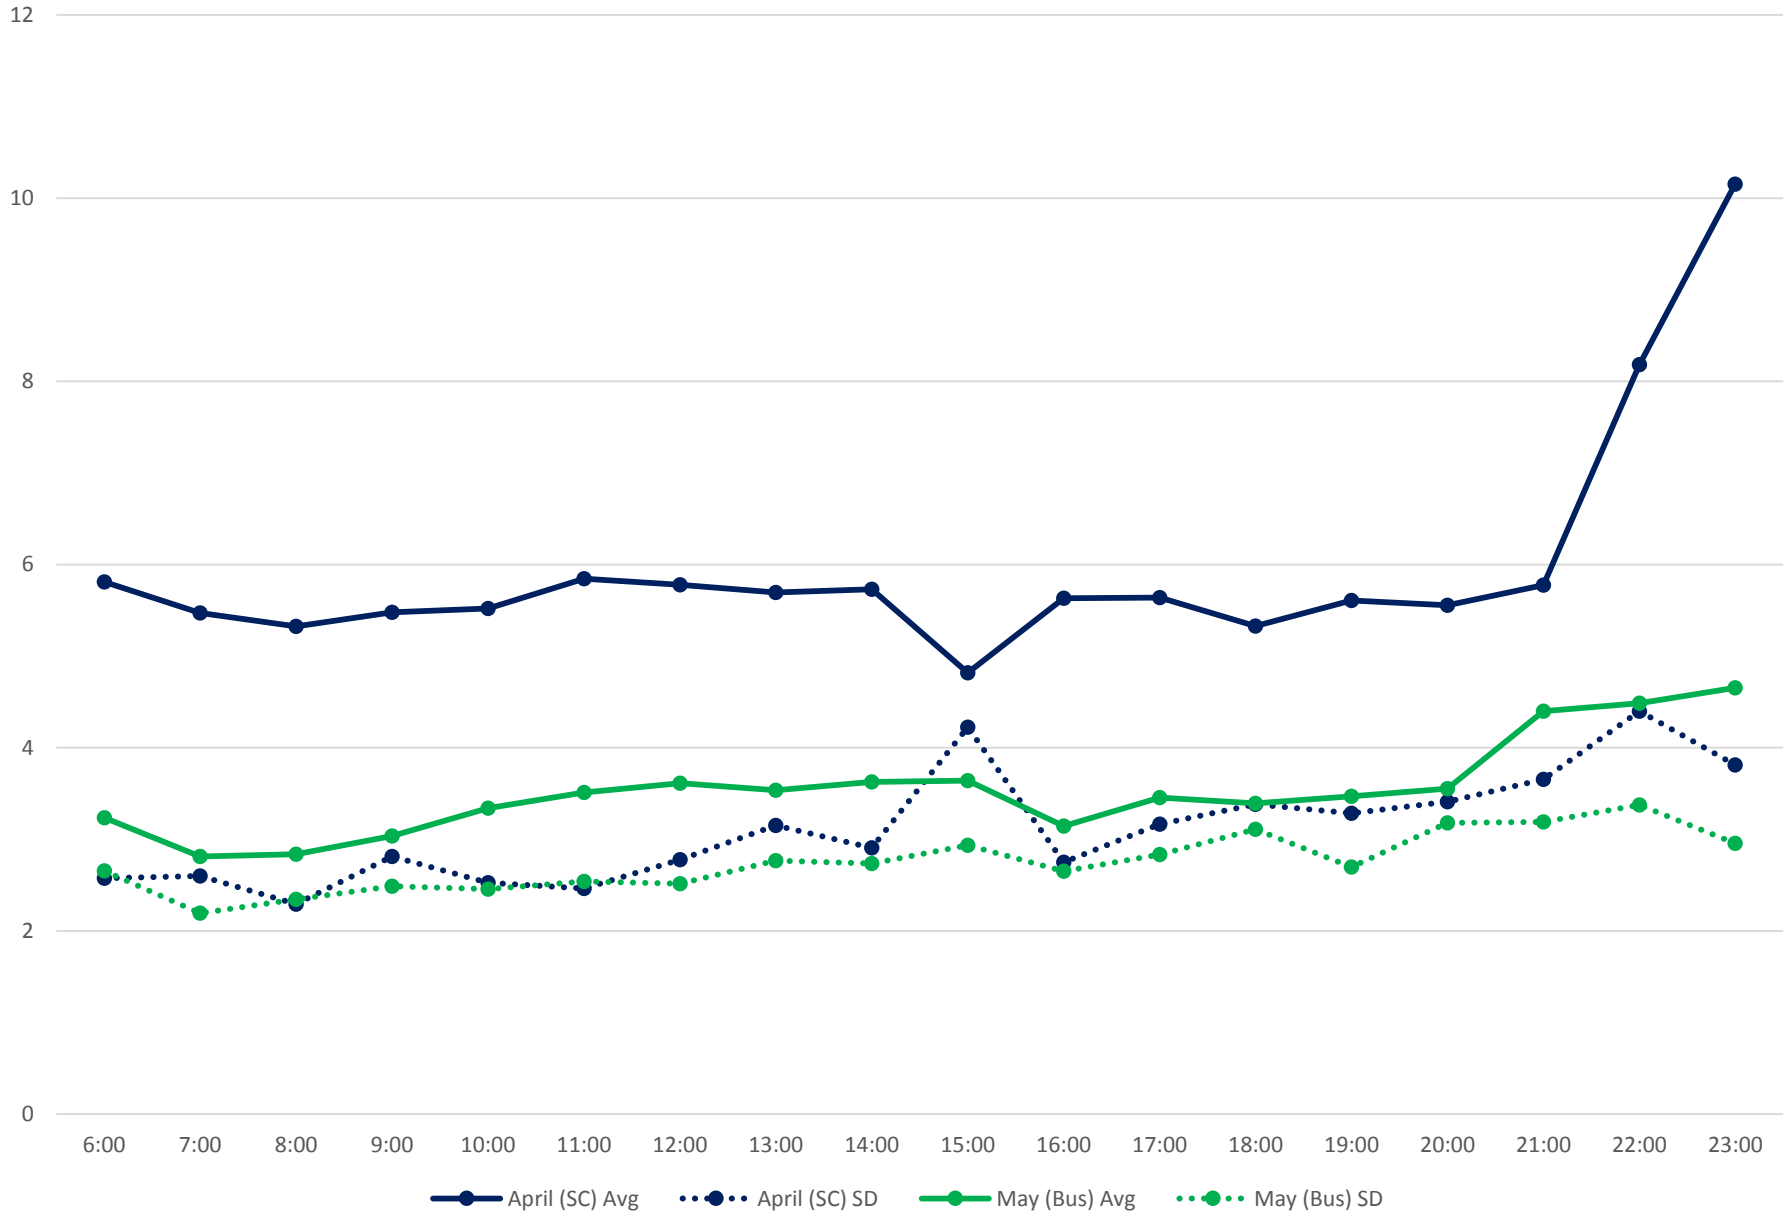

501 Queen Headways at Silver Birch Ave. Westbound April/May 2017

501 Queen Headways at Woodbine Ave. Westbound April/May 2017

501 Queen Headways at East of Coxwell Ave. Westbound April/May 2017

501 Queen Headways at Greenwood Ave. Westbound April/May 2017

501 Queen Headways at West of Broadview Ave. Westbound April/May 2017

501 Queen Headways at Parliament St. Westbound April/May 2017

501 Queen Headways at Jarvis St. Westbound April/May 2017

501 Queen Headways at Yonge St. Westbound April/May 2017

501 Queen Headways at Ossington Ave. Westbound April/May 2017

501 Queen Headways at Dufferin St. Westbound April/May 2017

501 Queen Headways at Lansdowne Ave. Westbound April/May 2017

501 Queen Headways at Roncesvalles Ave. Westbound April/May 2017

501 Queen Headways at Long Branch Loop Westbound April/May 2017