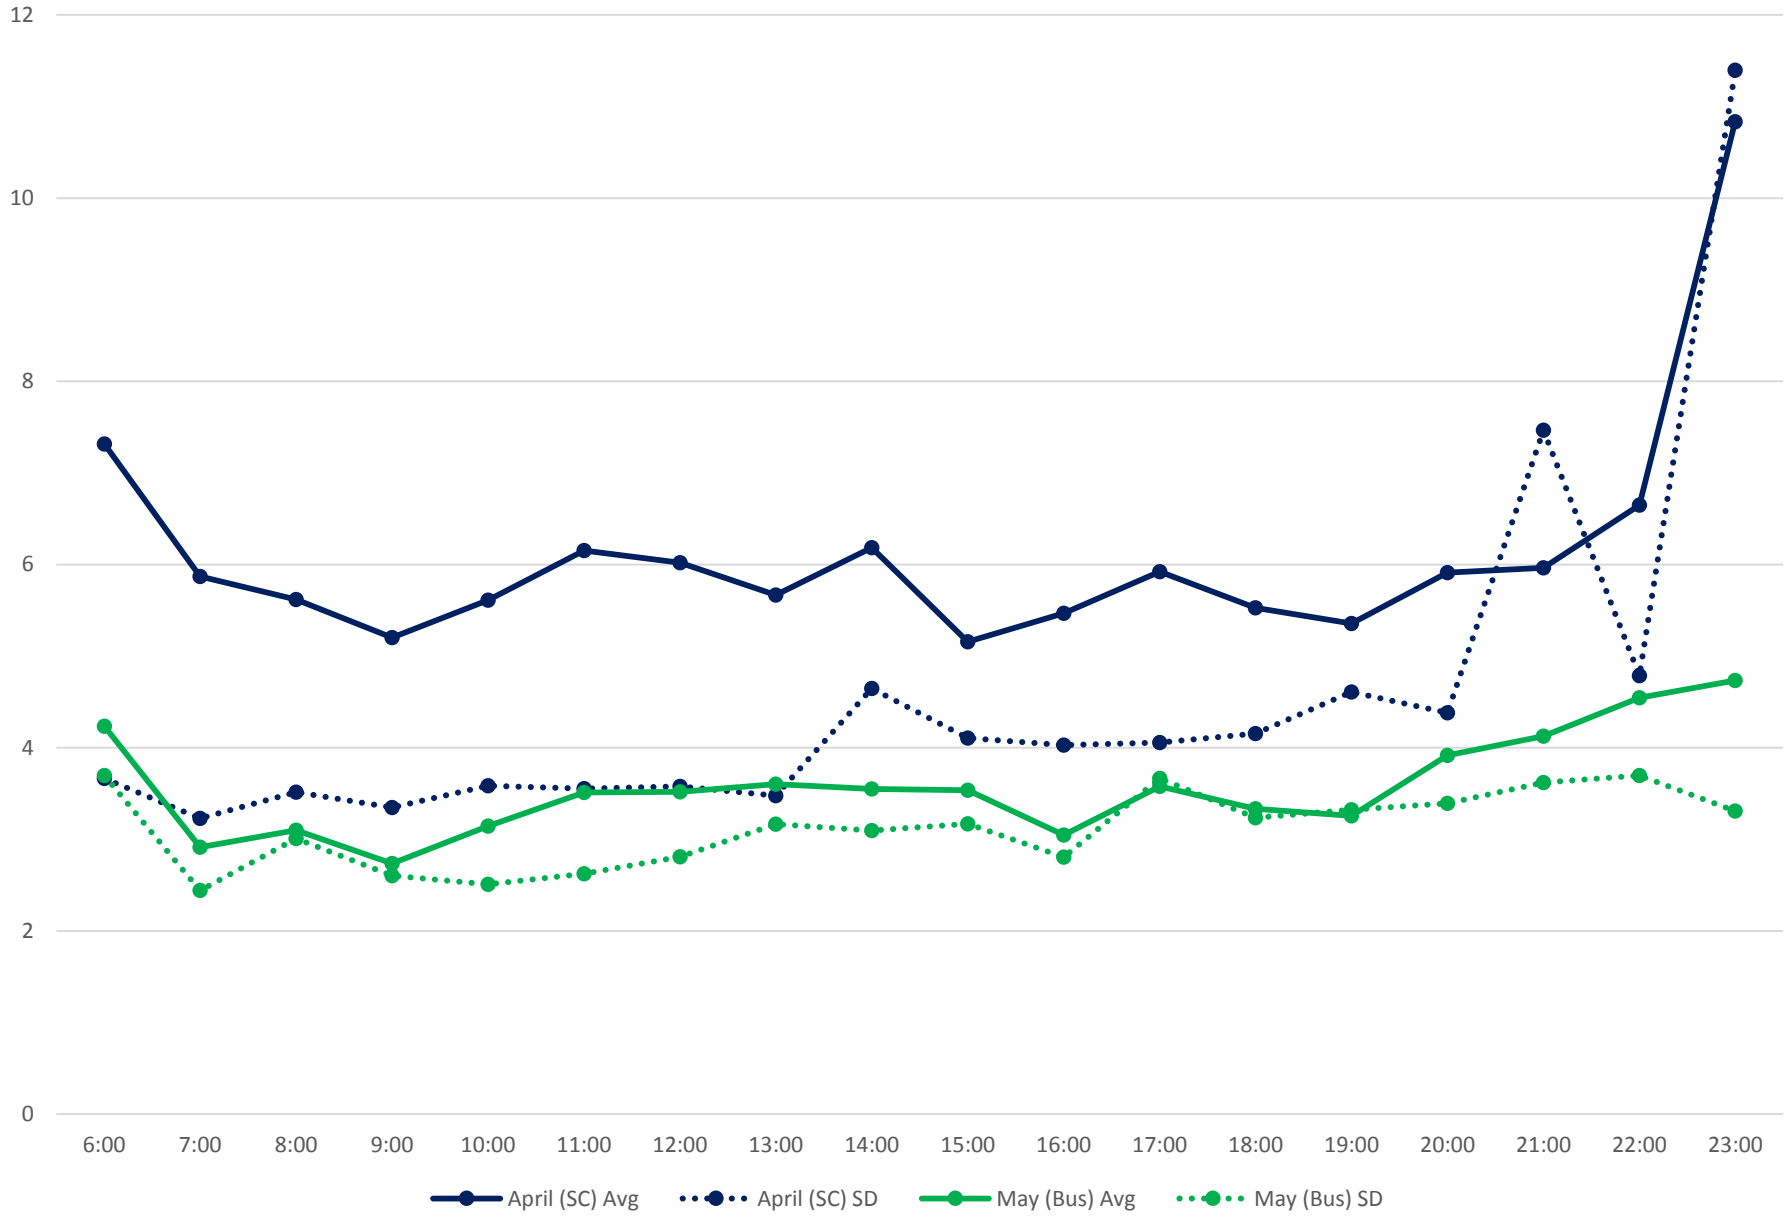

501 Queen Headways at West of Broadview Ave. Westbound April/May 2017

501 Queen Headways at Parliament St. Westbound April/May 2017

501 Queen Headways at Jarvis St. Westbound April/May 2017

501 Queen Headways at Yonge St. Westbound April/May 2017

501 Queen Headways at University Ave. Westbound April/May 2017

501 Queen Headways at John St. Westbound April/May 2017

501 Queen Headways at Spadina Ave. Westbound April/May 2017

501 Queen Headways at Bathurst St. Westbound April/May 2017

501 Queen Headways at Ossington Ave. Westbound April/May 2017

501 Queen Headways at Dufferin St. Westbound April/May 2017

501 Queen Headways at Lansdowne Ave. Westbound April/May 2017

501 Queen Headways at Roncesvalles Ave. Westbound April/May 2017

501 Queen Headways at Long Branch Loop Westbound April/May 2017