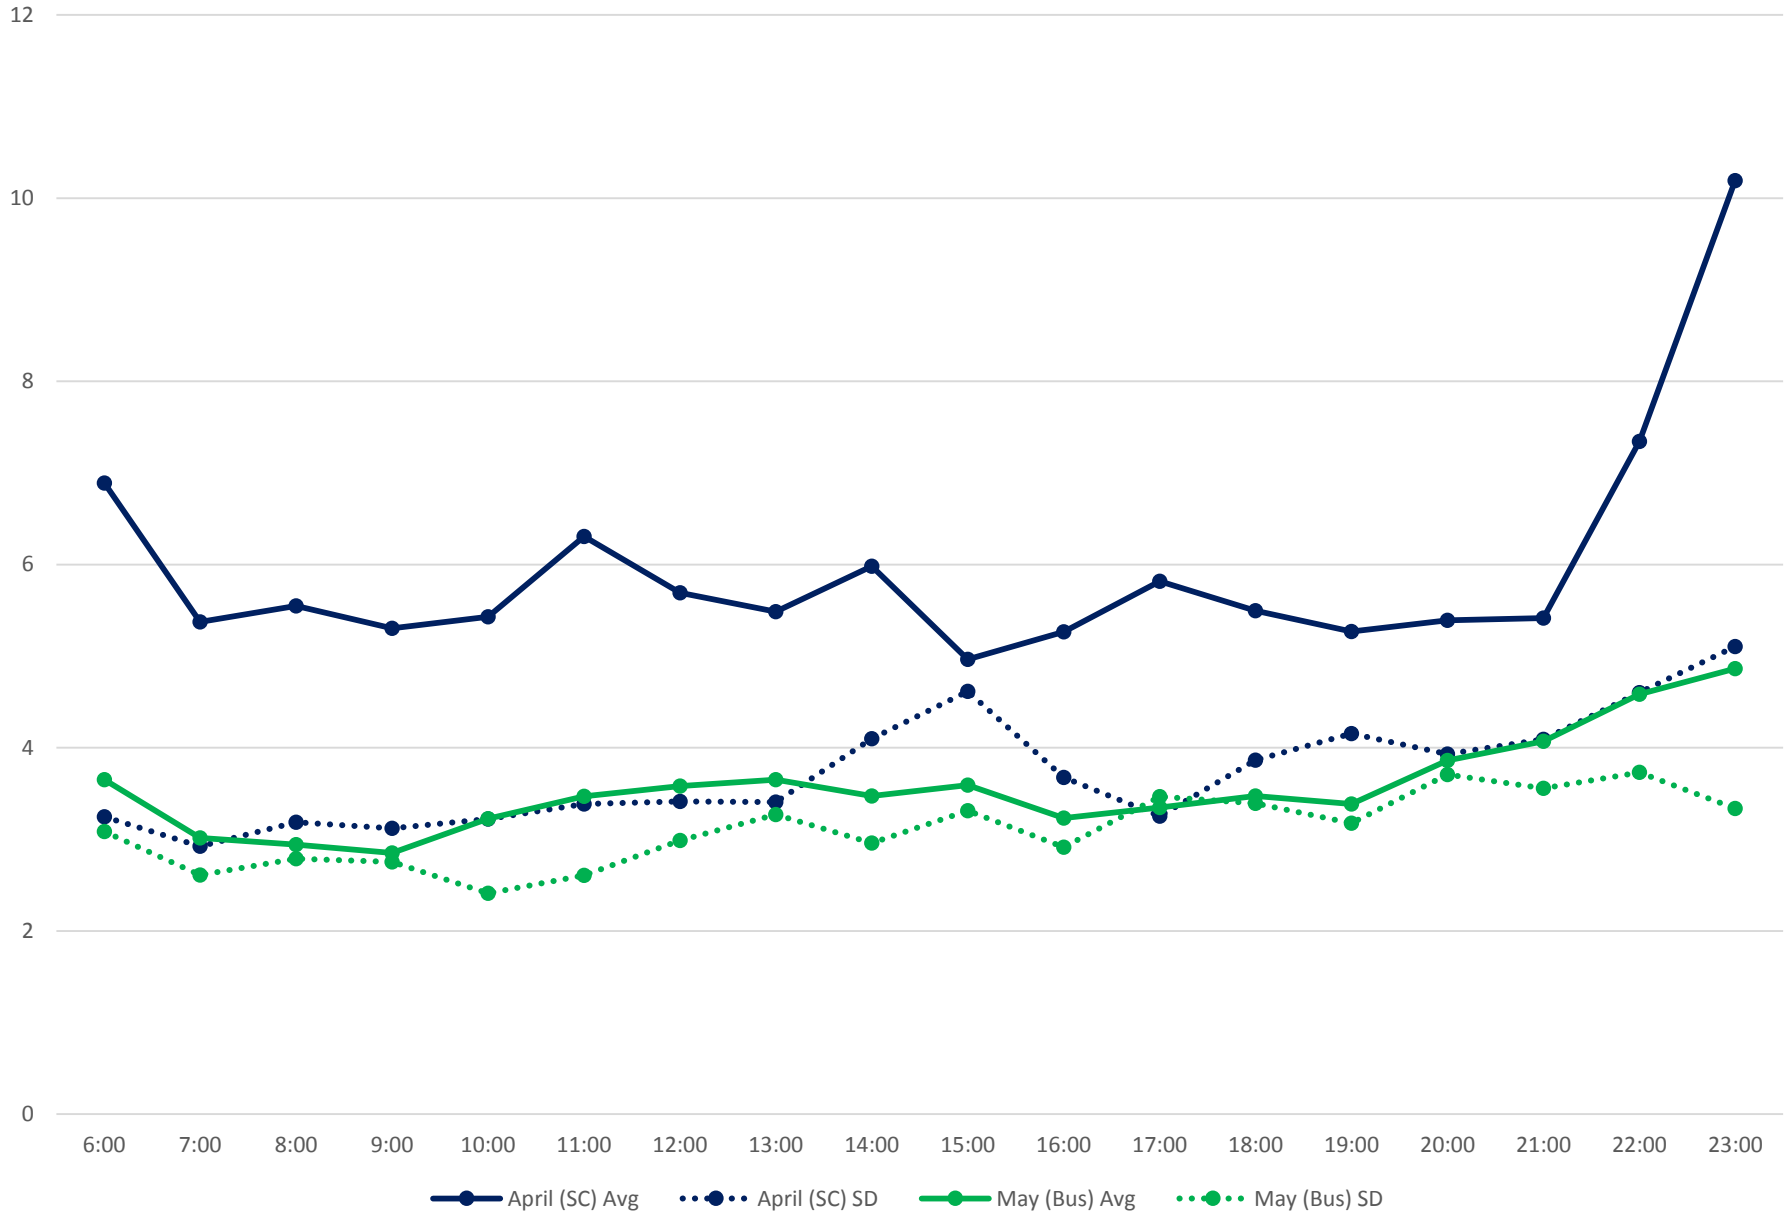

501 Queen Headways at Silver Birch Ave. Westbound April/May 2017

501 Queen Headways at Woodbine Ave. Westbound April/May 2017

501 Queen Headways at East of Coxwell Ave. Westbound April/May 2017

501 Queen Headways at Greenwood Ave. Westbound April/May 2017

501 Queen Headways at West of Broadview Ave. Westbound April/May 2017

501 Queen Headways at Parliament St. Westbound April/May 2017

501 Queen Headways at Jarvis St. Westbound April/May 2017

501 Queen Headways at Yonge St. Westbound April/May 2017

501 Queen Headways at Ossington Ave. Westbound April/May 2017

501 Queen Headways at Dufferin St. Westbound April/May 2017

501 Queen Headways at Lansdowne Ave. Westbound April/May 2017

501 Queen Headways at Roncesvalles Ave. Westbound April/May 2017

501 Queen Headways at Long Branch Loop Westbound April/May 2017