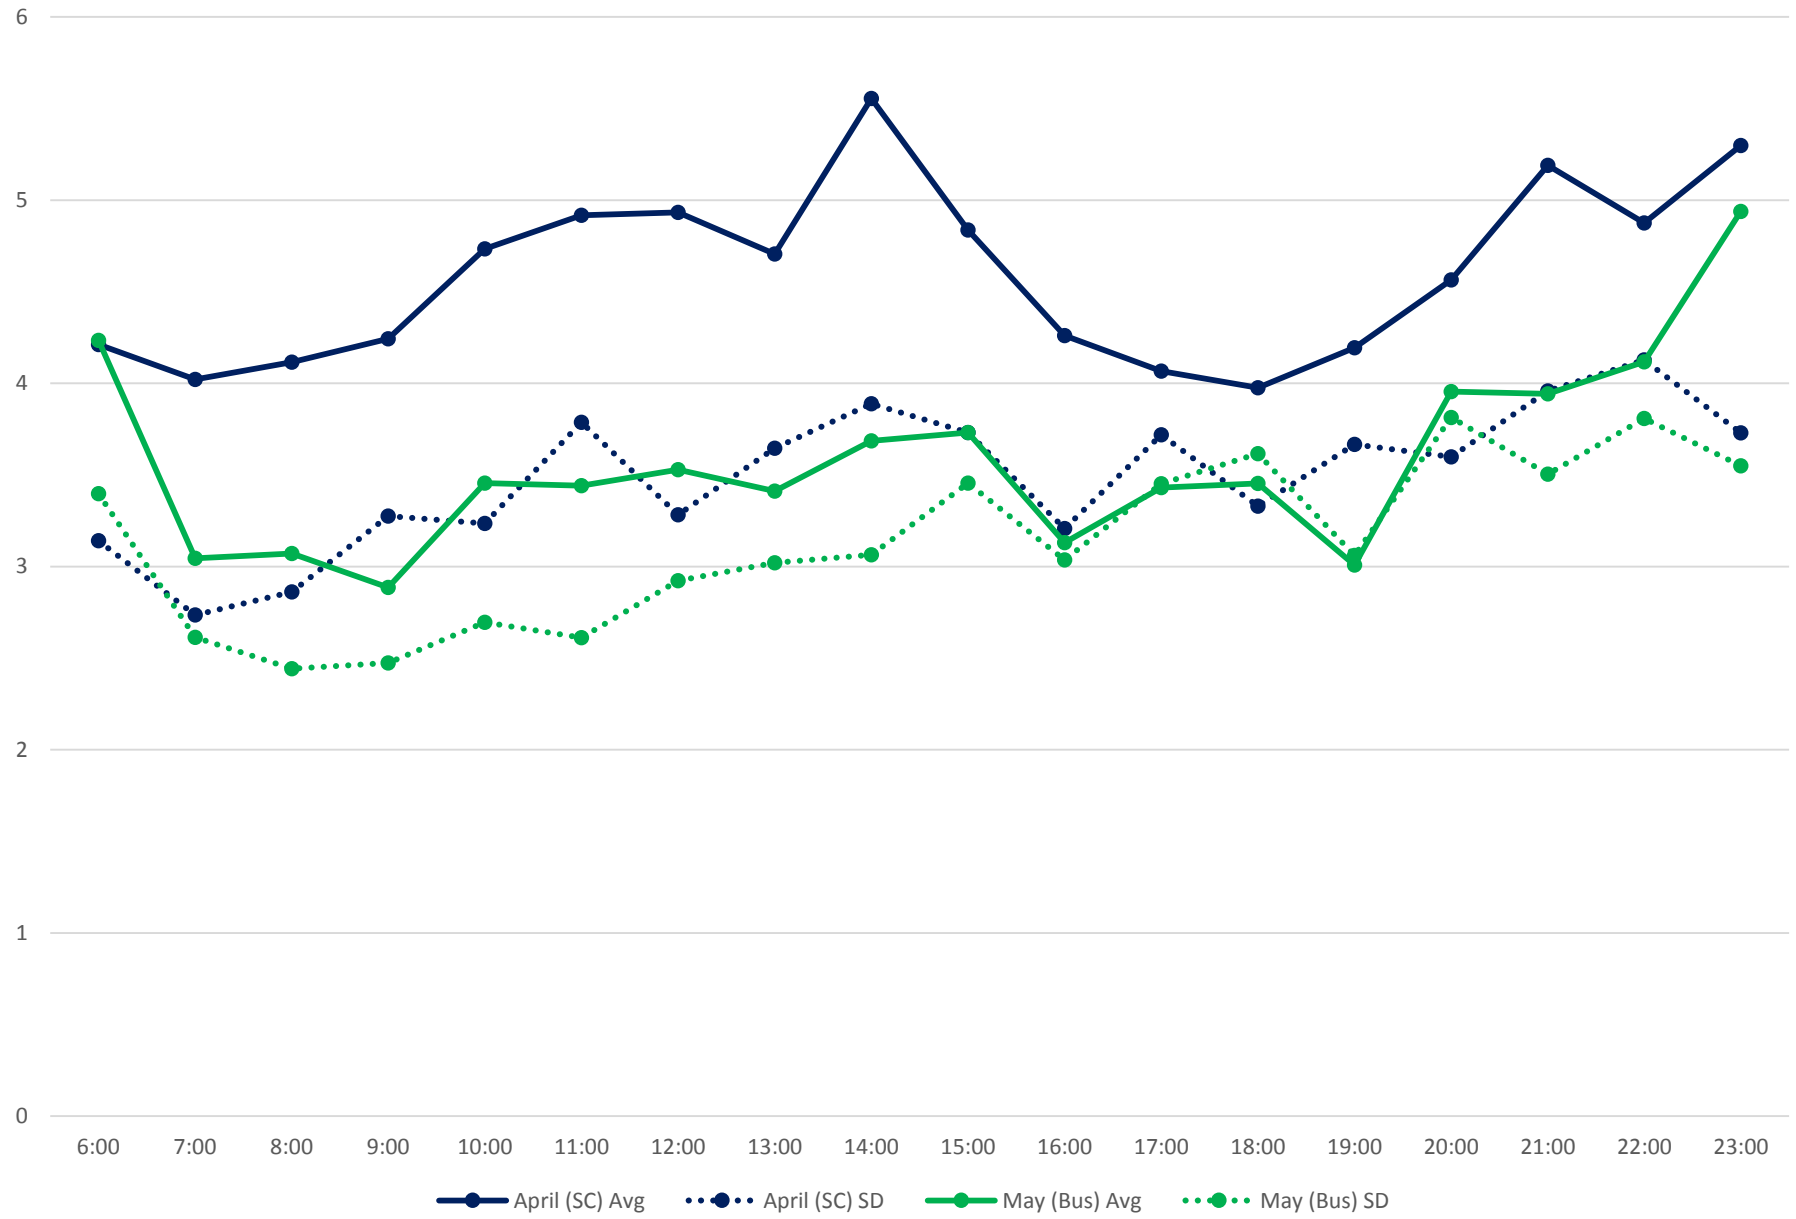

501 Queen Headways at Ossington Ave. Westbound April/May 2017

501 Queen Headways at Dufferin St. Westbound April/May 2017

501 Queen Headways at Lansdowne Ave. Westbound April/May 2017

501 Queen Headways at Roncesvalles Ave. Westbound April/May 2017

501 Queen Headways at Queensway Humber Westbound April/May 2017

501 Queen Headways at Lakeshore Humber Westbound April/May 2017

501 Queen Headways at Royal York Westbound April/May 2017

501 Queen Headways at Kipling Westbound April/May 2017

501 Queen Headways at Long Branch Loop Westbound April/May 2017