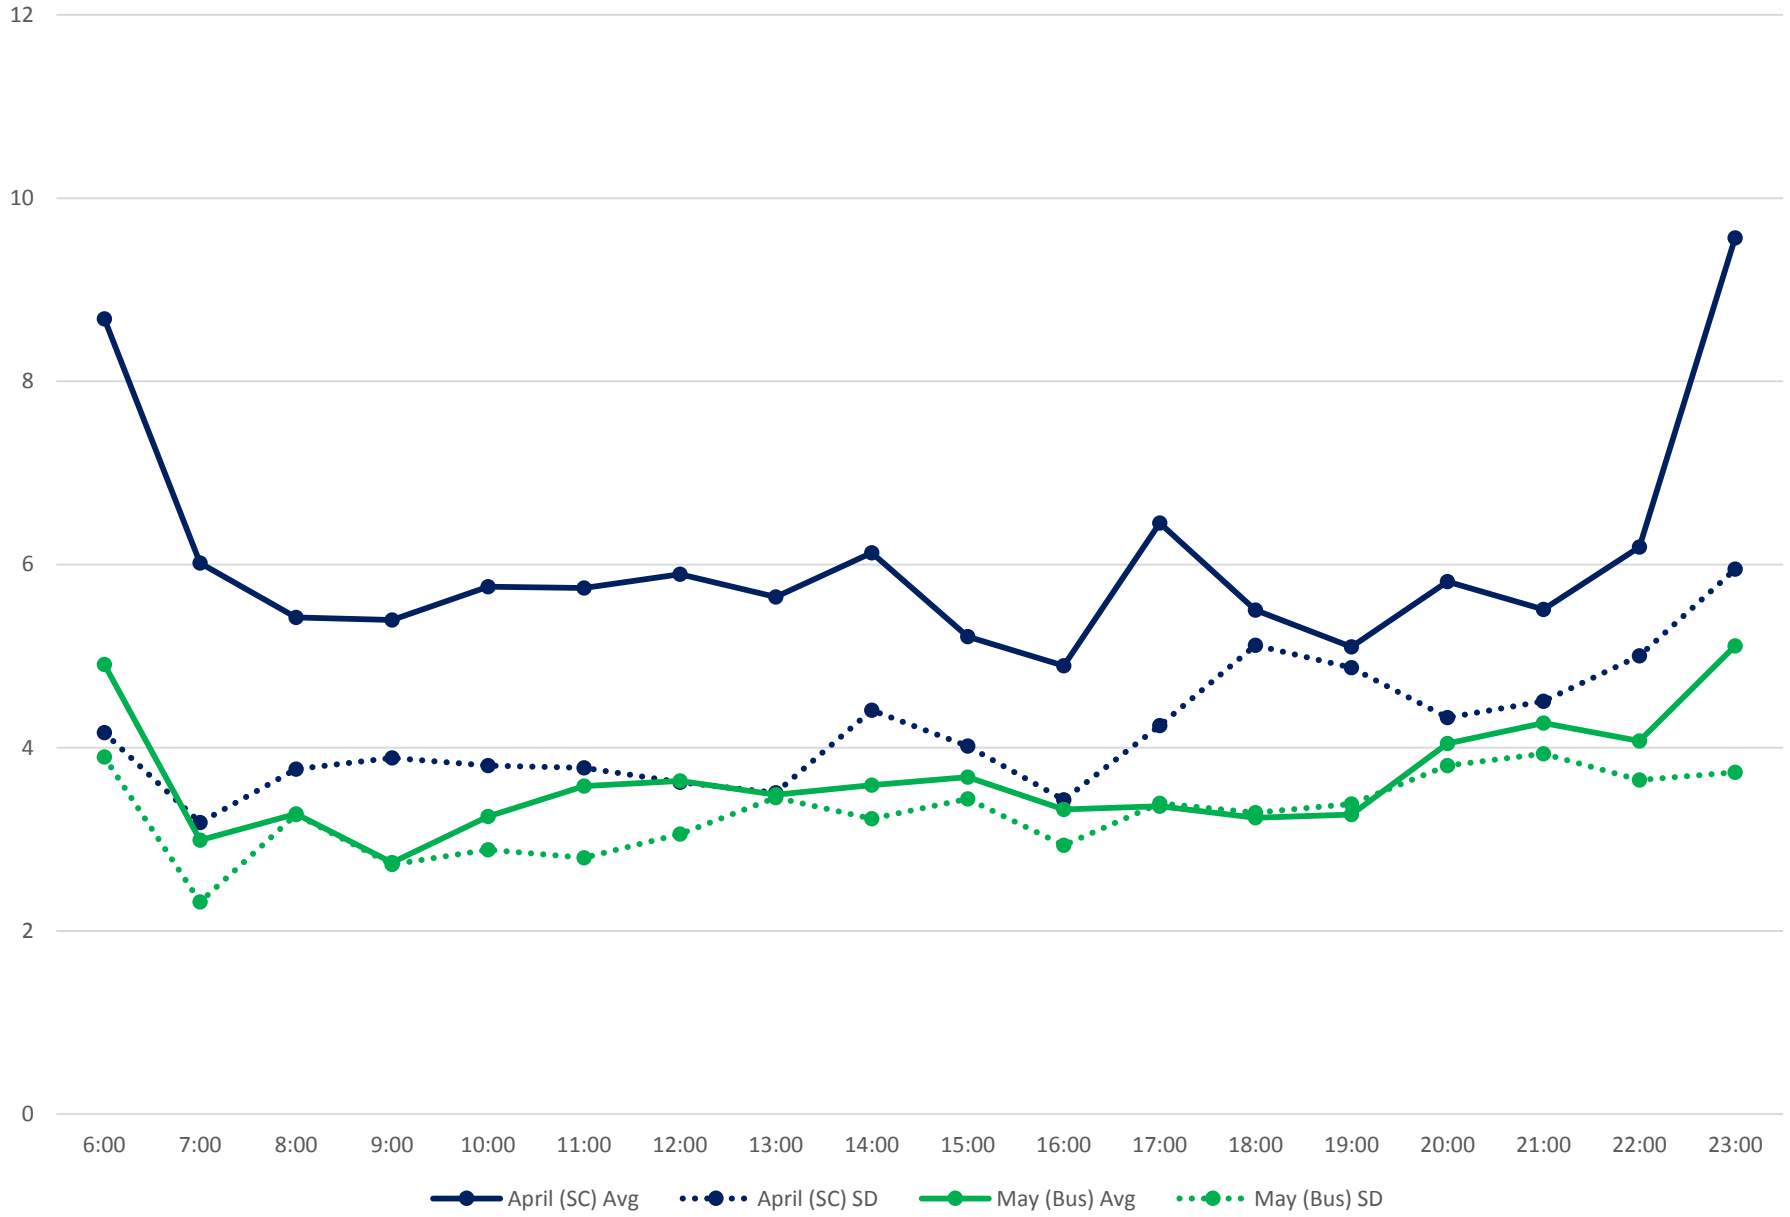

501 Queen Headways at University Ave. Westbound April/May 2017

501 Queen Headways at John St. Westbound April/May 2017

501 Queen Headways at Spadina Ave. Westbound April/May 2017

501 Queen Headways at Bathurst St. Westbound April/May 2017

501 Queen Headways at Ossington Ave. Westbound April/May 2017

501 Queen Headways at Dufferin St. Westbound April/May 2017

501 Queen Headways at Lansdowne Ave. Westbound April/May 2017

501 Queen Headways at Roncesvalles Ave. Westbound April/May 2017

501 Queen Headways at Long Branch Loop Westbound April/May 2017