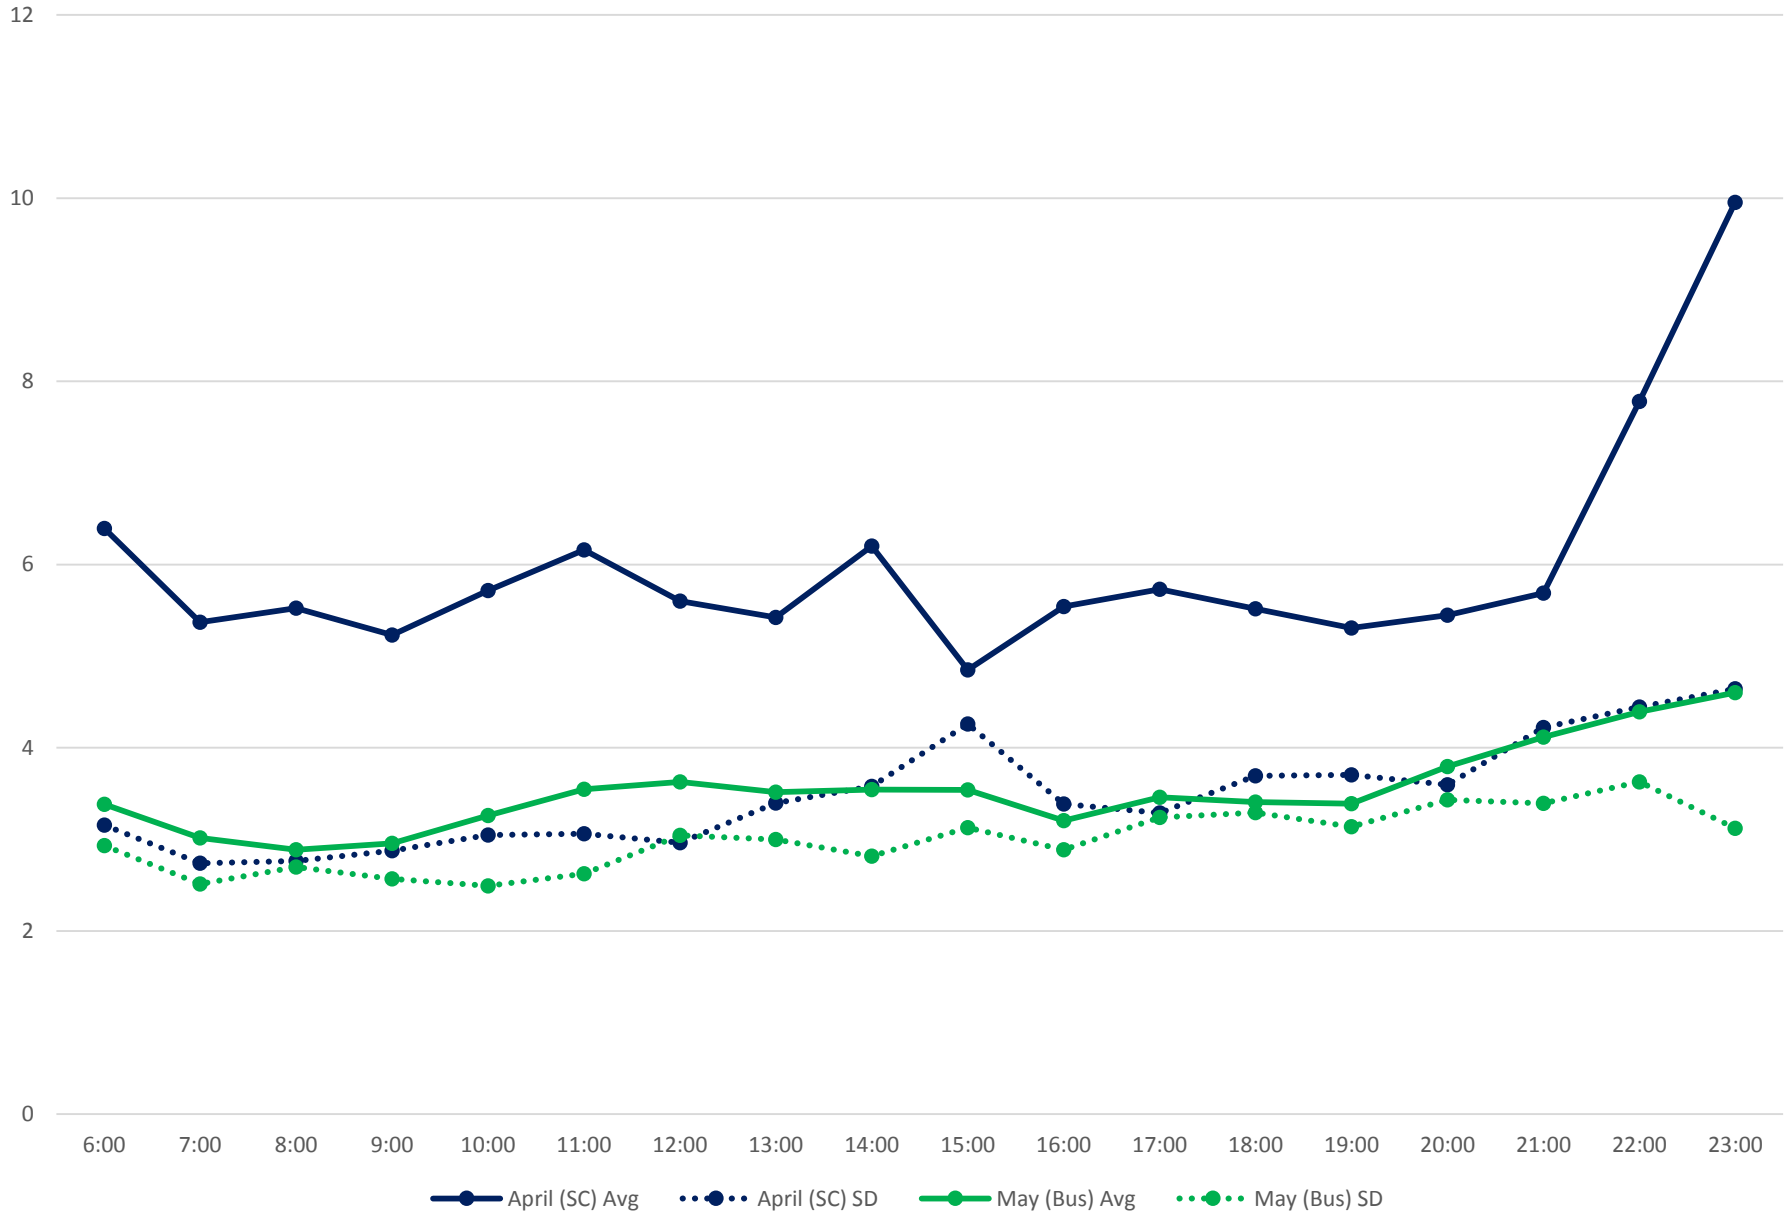

501 Queen Headways at Silver Birch Ave. Westbound April/May 2017

501 Queen Headways at Woodbine Ave. Westbound April/May 2017

501 Queen Headways at East of Coxwell Ave. Westbound April/May 2017

501 Queen Headways at Greenwood Ave. Westbound April/May 2017

501 Queen Headways at West of Broadview Ave. Westbound April/May 2017

501 Queen Headways at Parliament St. Westbound April/May 2017

501 Queen Headways at Jarvis St. Westbound April/May 2017

501 Queen Headways at Yonge St. Westbound April/May 2017

501 Queen Headways at Ossington Ave. Westbound April/May 2017

501 Queen Headways at Dufferin St. Westbound April/May 2017

501 Queen Headways at Lansdowne Ave. Westbound April/May 2017

501 Queen Headways at Roncesvalles Ave. Westbound April/May 2017

501 Queen Headways at Long Branch Loop Westbound April/May 2017