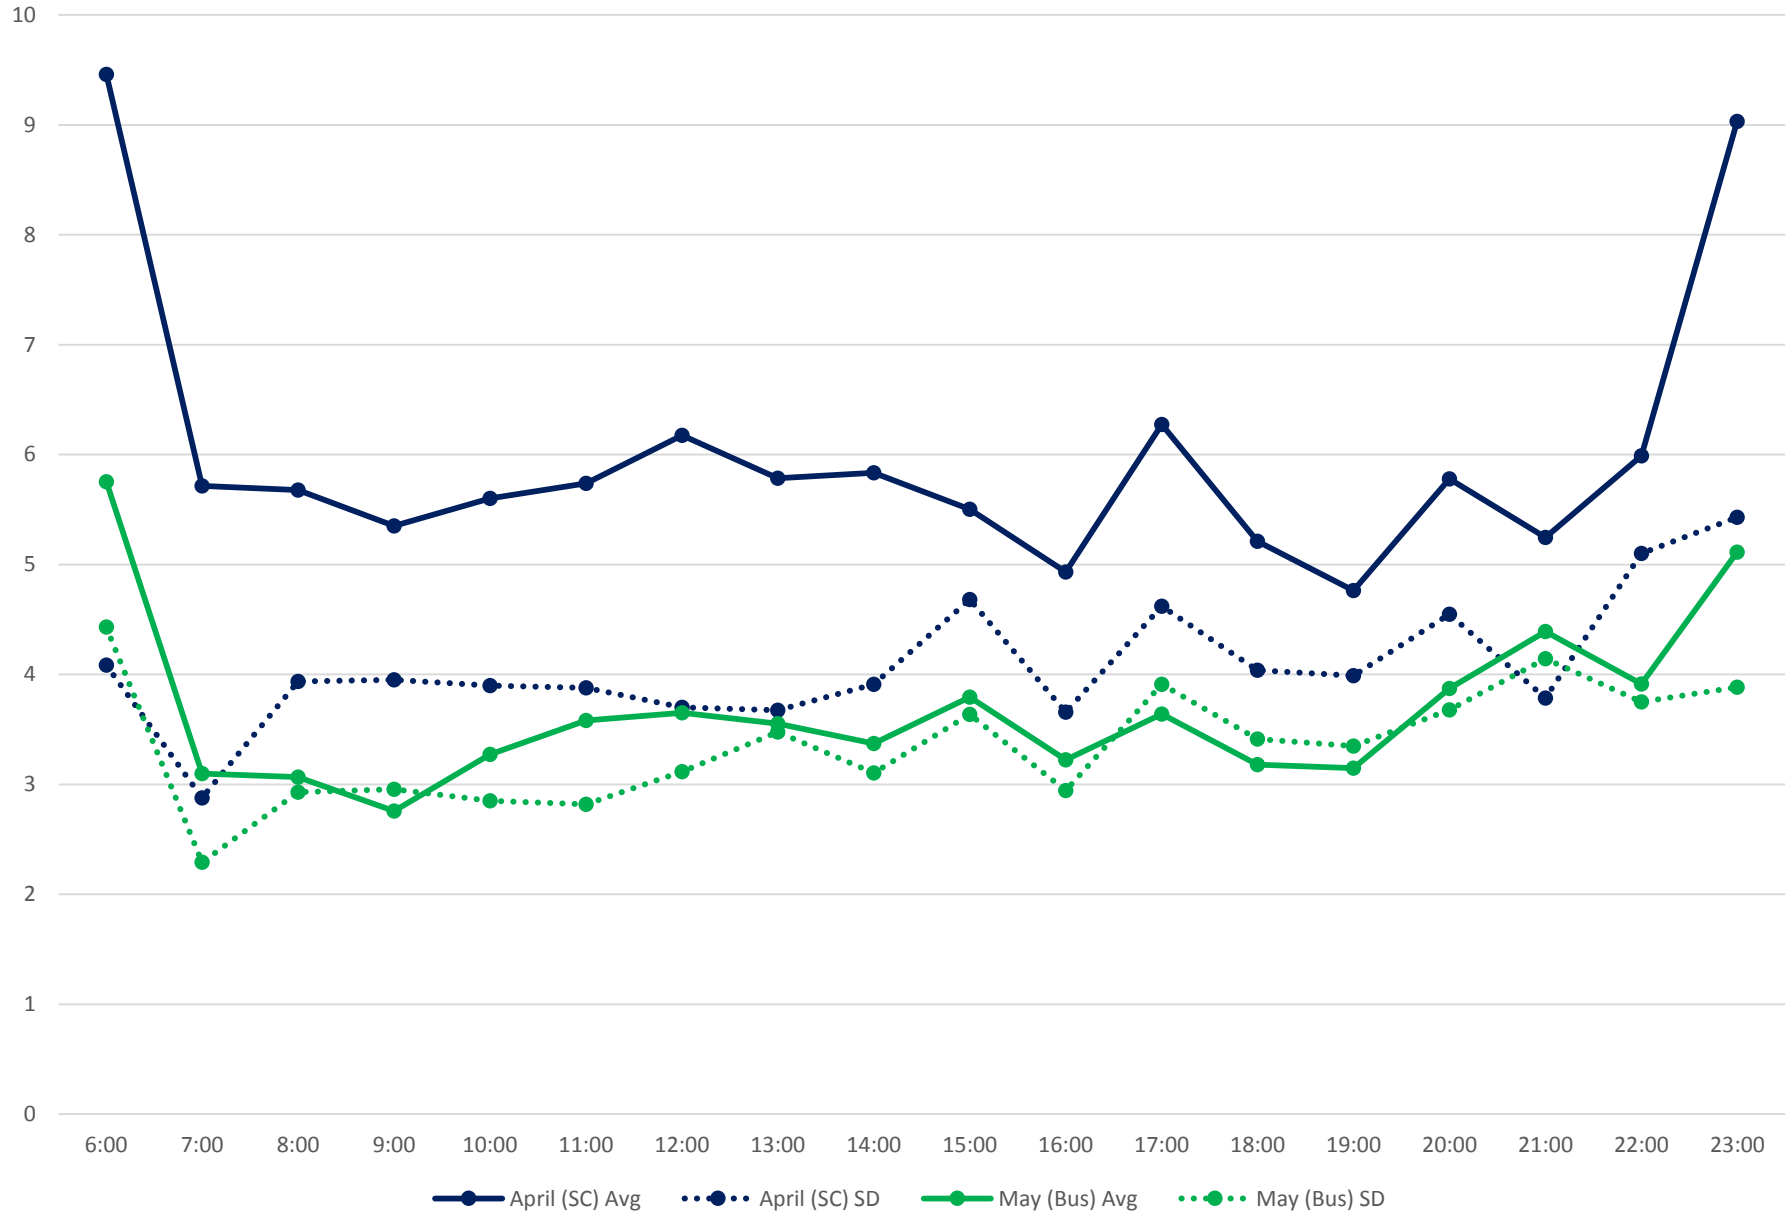

501 Queen Headways at University Ave. Westbound April/May 2017

501 Queen Headways at John St. Westbound April/May 2017

501 Queen Headways at Spadina Ave. Westbound April/May 2017

501 Queen Headways at Bathurst St. Westbound April/May 2017

501 Queen Headways at Ossington Ave. Westbound April/May 2017

501 Queen Headways at Dufferin St. Westbound April/May 2017

501 Queen Headways at Lansdowne Ave. Westbound April/May 2017

501 Queen Headways at Roncesvalles Ave. Westbound April/May 2017

501 Queen Headways at Long Branch Loop Westbound April/May 2017