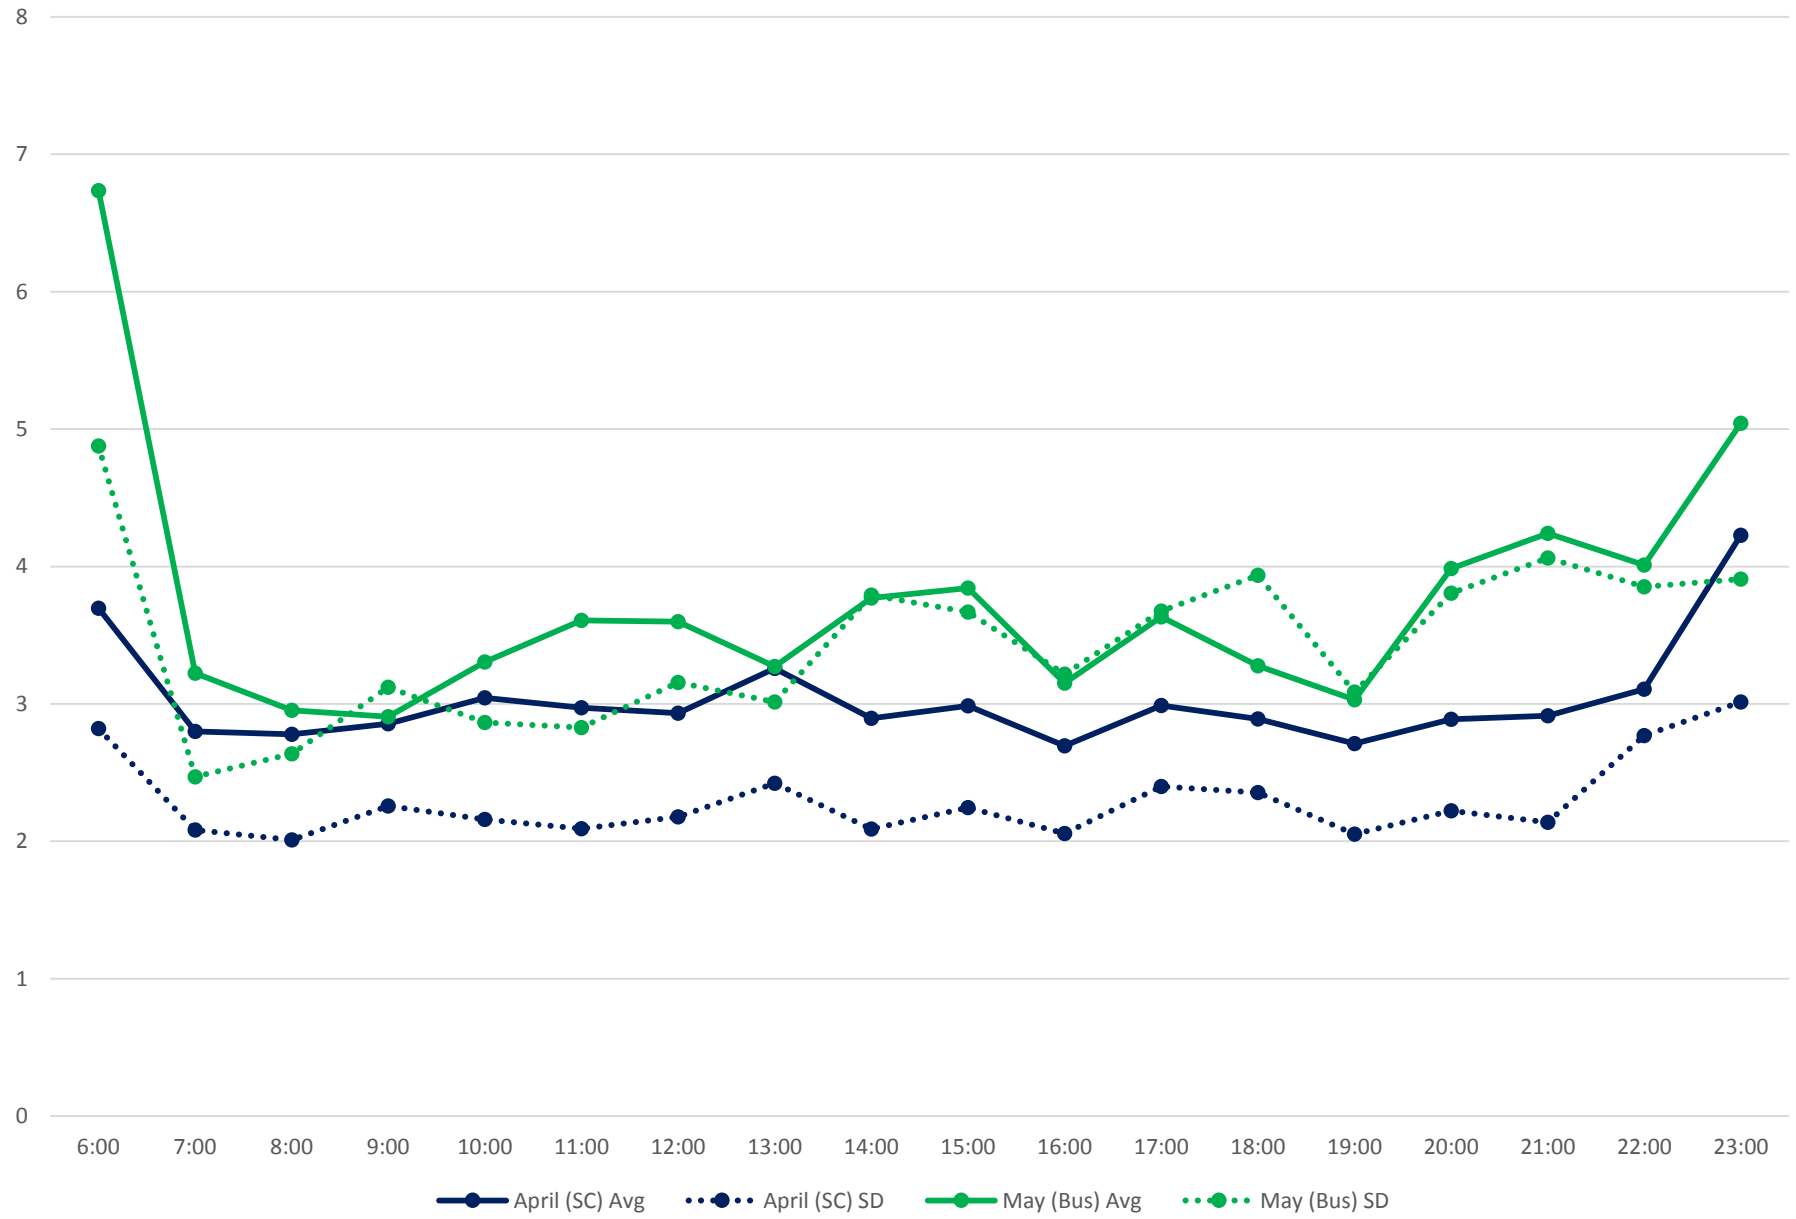

501 Queen Headways at University Ave. Westbound April/May 2017

501 Queen Headways at John St. Westbound April/May 2017

501 Queen Headways at Spadina Ave. Westbound April/May 2017

501 Queen Headways at Bathurst St. Westbound April/May 2017

501 Queen Headways at Ossington Ave. Westbound April/May 2017

501 Queen Headways at Dufferin St. Westbound April/May 2017

501 Queen Headways at Lansdowne Ave. Westbound April/May 2017

501 Queen Headways at Roncesvalles Ave. Westbound April/May 2017

501 Queen Headways at Queensway Humber Westbound April/May 2017

501 Queen Headways at Lakeshore Humber Westbound April/May 2017

501 Queen Headways at Royal York Westbound April/May 2017

501 Queen Headways at Kipling Westbound April/May 2017

501 Queen Headways at Long Branch Loop Westbound April/May 2017