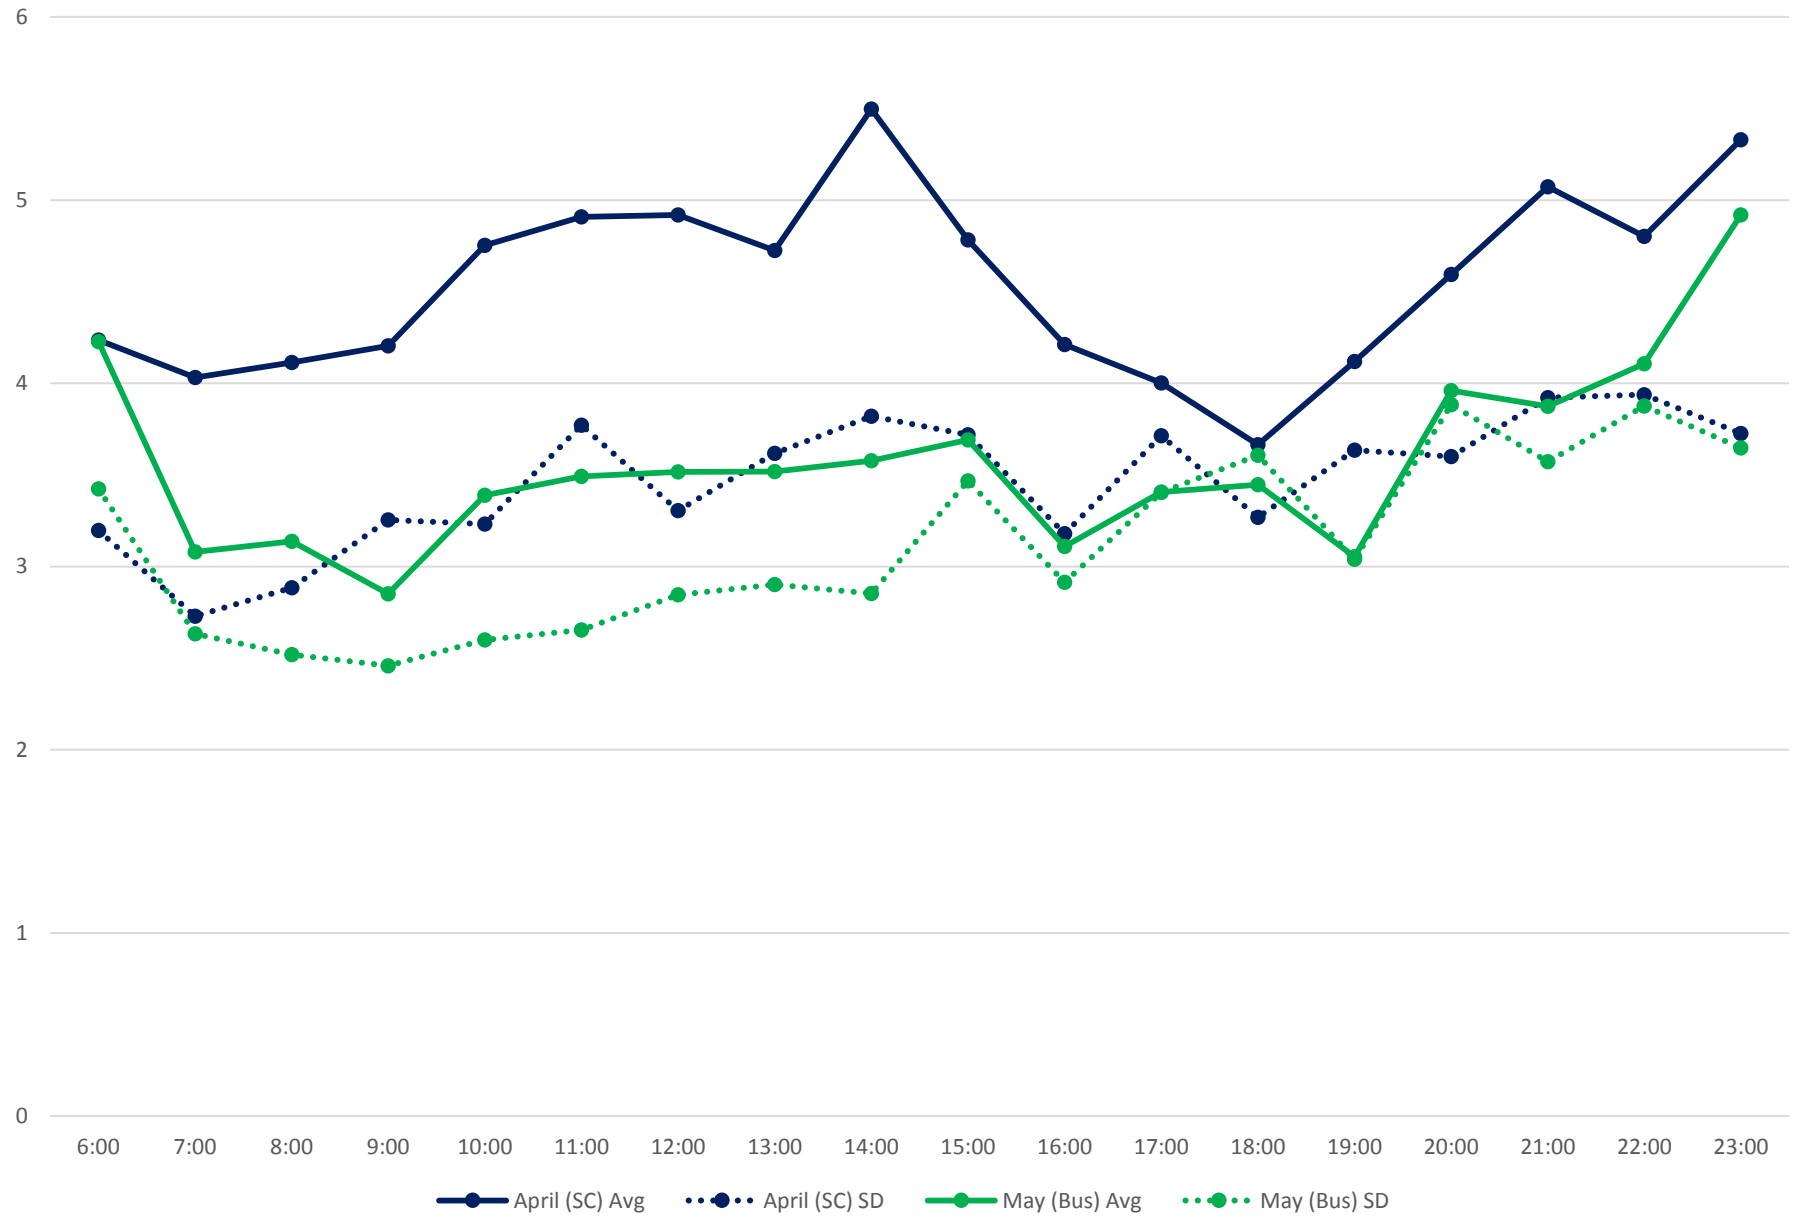

501 Queen Headways at Ossington Ave. Westbound April/May 2017

501 Queen Headways at Dufferin St. Westbound April/May 2017

501 Queen Headways at Lansdowne Ave. Westbound April/May 2017

501 Queen Headways at Roncesvalles Ave. Westbound April/May 2017

501 Queen Headways at Queensway Humber Westbound April/May 2017

501 Queen Headways at Lakeshore Humber Westbound April/May 2017

501 Queen Headways at Royal York Westbound April/May 2017

501 Queen Headways at Kipling Westbound April/May 2017

501 Queen Headways at Long Branch Loop Westbound April/May 2017