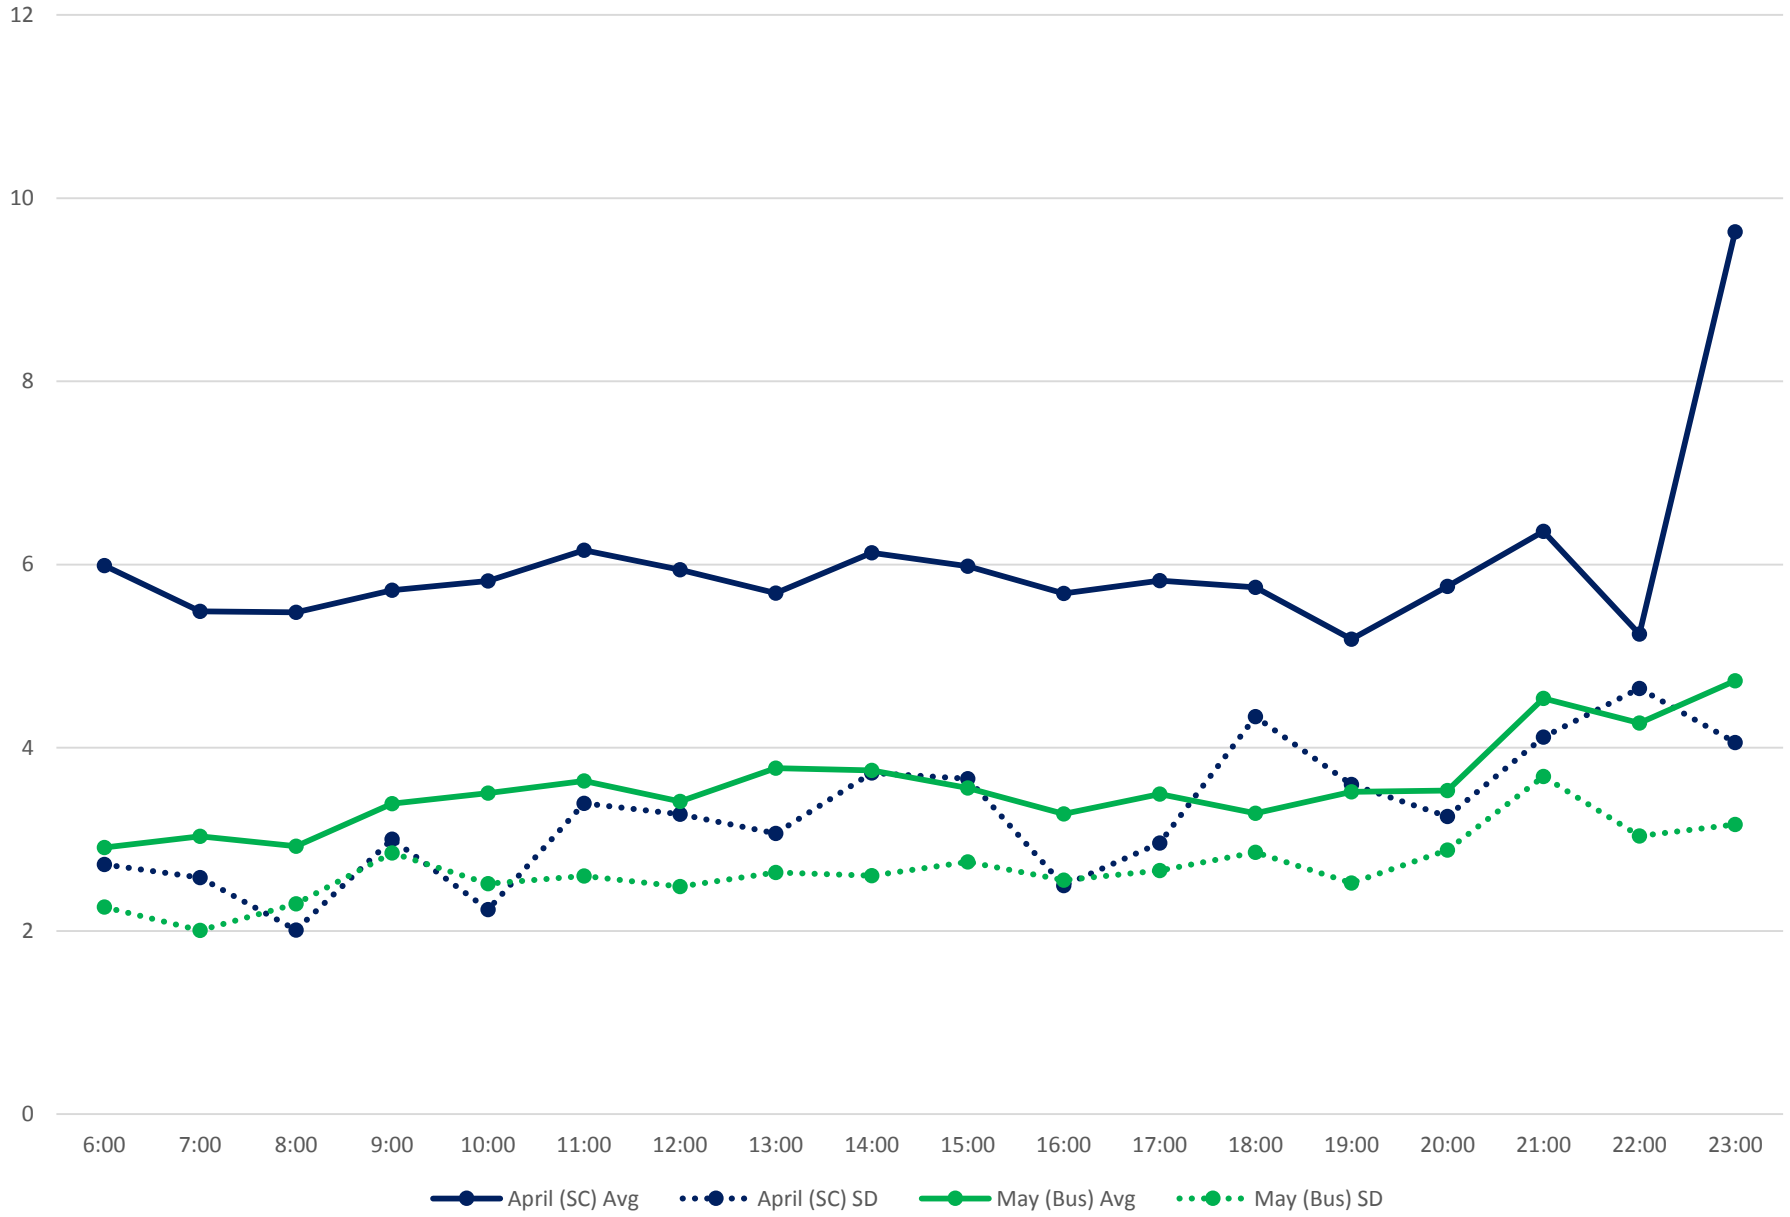

501 Queen Headways at Silver Birch Ave. Westbound April/May 2017

501 Queen Headways at Woodbine Ave. Westbound April/May 2017

501 Queen Headways at East of Coxwell Ave. Westbound April/May 2017

501 Queen Headways at Greenwood Ave. Westbound April/May 2017

501 Queen Headways at West of Broadview Ave. Westbound April/May 2017

501 Queen Headways at Parliament St. Westbound April/May 2017

501 Queen Headways at Jarvis St. Westbound April/May 2017

501 Queen Headways at Yonge St. Westbound April/May 2017

501 Queen Headways at University Ave. Westbound April/May 2017

501 Queen Headways at John St. Westbound April/May 2017

501 Queen Headways at Spadina Ave. Westbound April/May 2017

501 Queen Headways at Bathurst St. Westbound April/May 2017

501 Queen Headways at Long Branch Loop Westbound April/May 2017