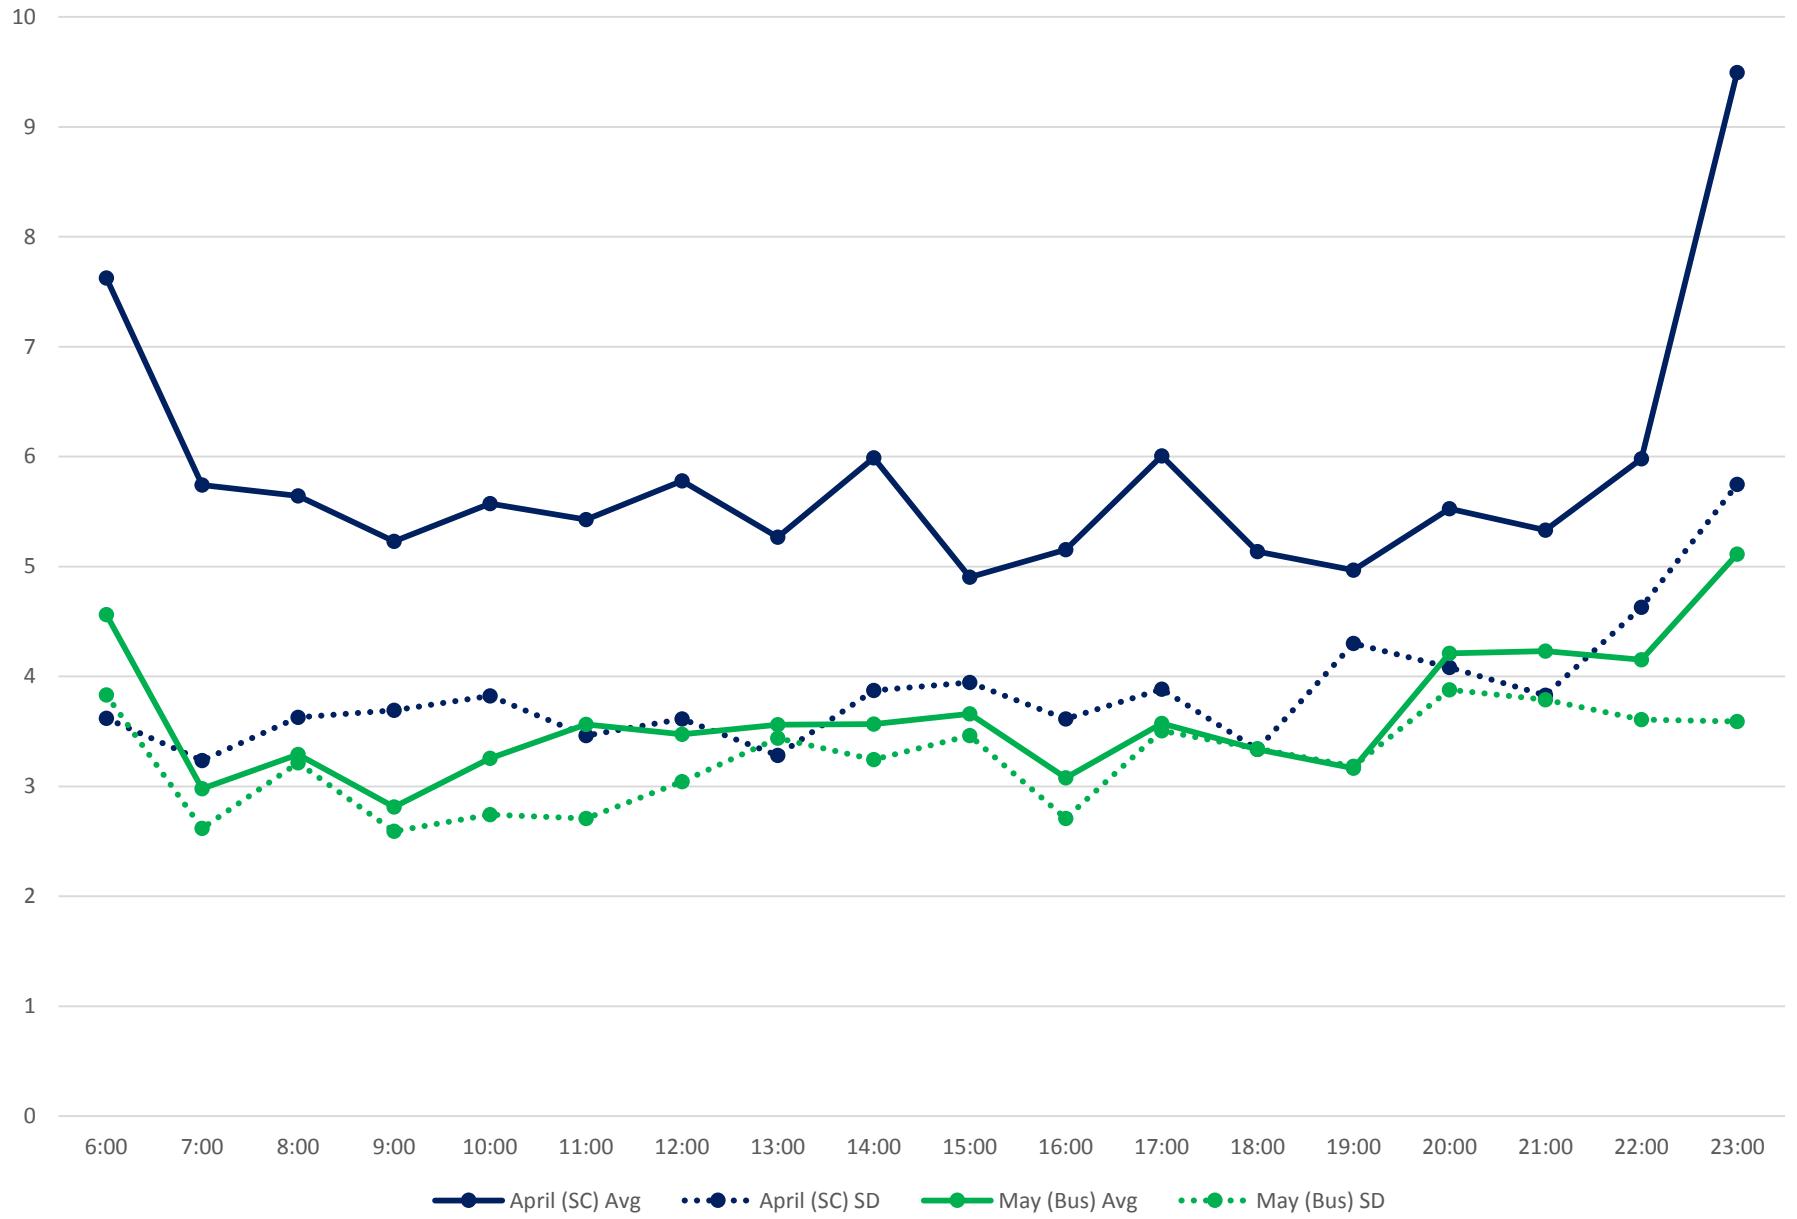

501 Queen Headways at West of Broadview Ave. Westbound April/May 2017

501 Queen Headways at Parliament St. Westbound April/May 2017

501 Queen Headways at Jarvis St. Westbound April/May 2017

501 Queen Headways at Yonge St. Westbound April/May 2017

501 Queen Headways at University Ave. Westbound April/May 2017

501 Queen Headways at John St. Westbound April/May 2017

501 Queen Headways at Spadina Ave. Westbound April/May 2017

501 Queen Headways at Bathurst St. Westbound April/May 2017

501 Queen Headways at Ossington Ave. Westbound April/May 2017

501 Queen Headways at Dufferin St. Westbound April/May 2017

501 Queen Headways at Lansdowne Ave. Westbound April/May 2017

501 Queen Headways at Roncesvalles Ave. Westbound April/May 2017

501 Queen Headways at Long Branch Loop Westbound April/May 2017