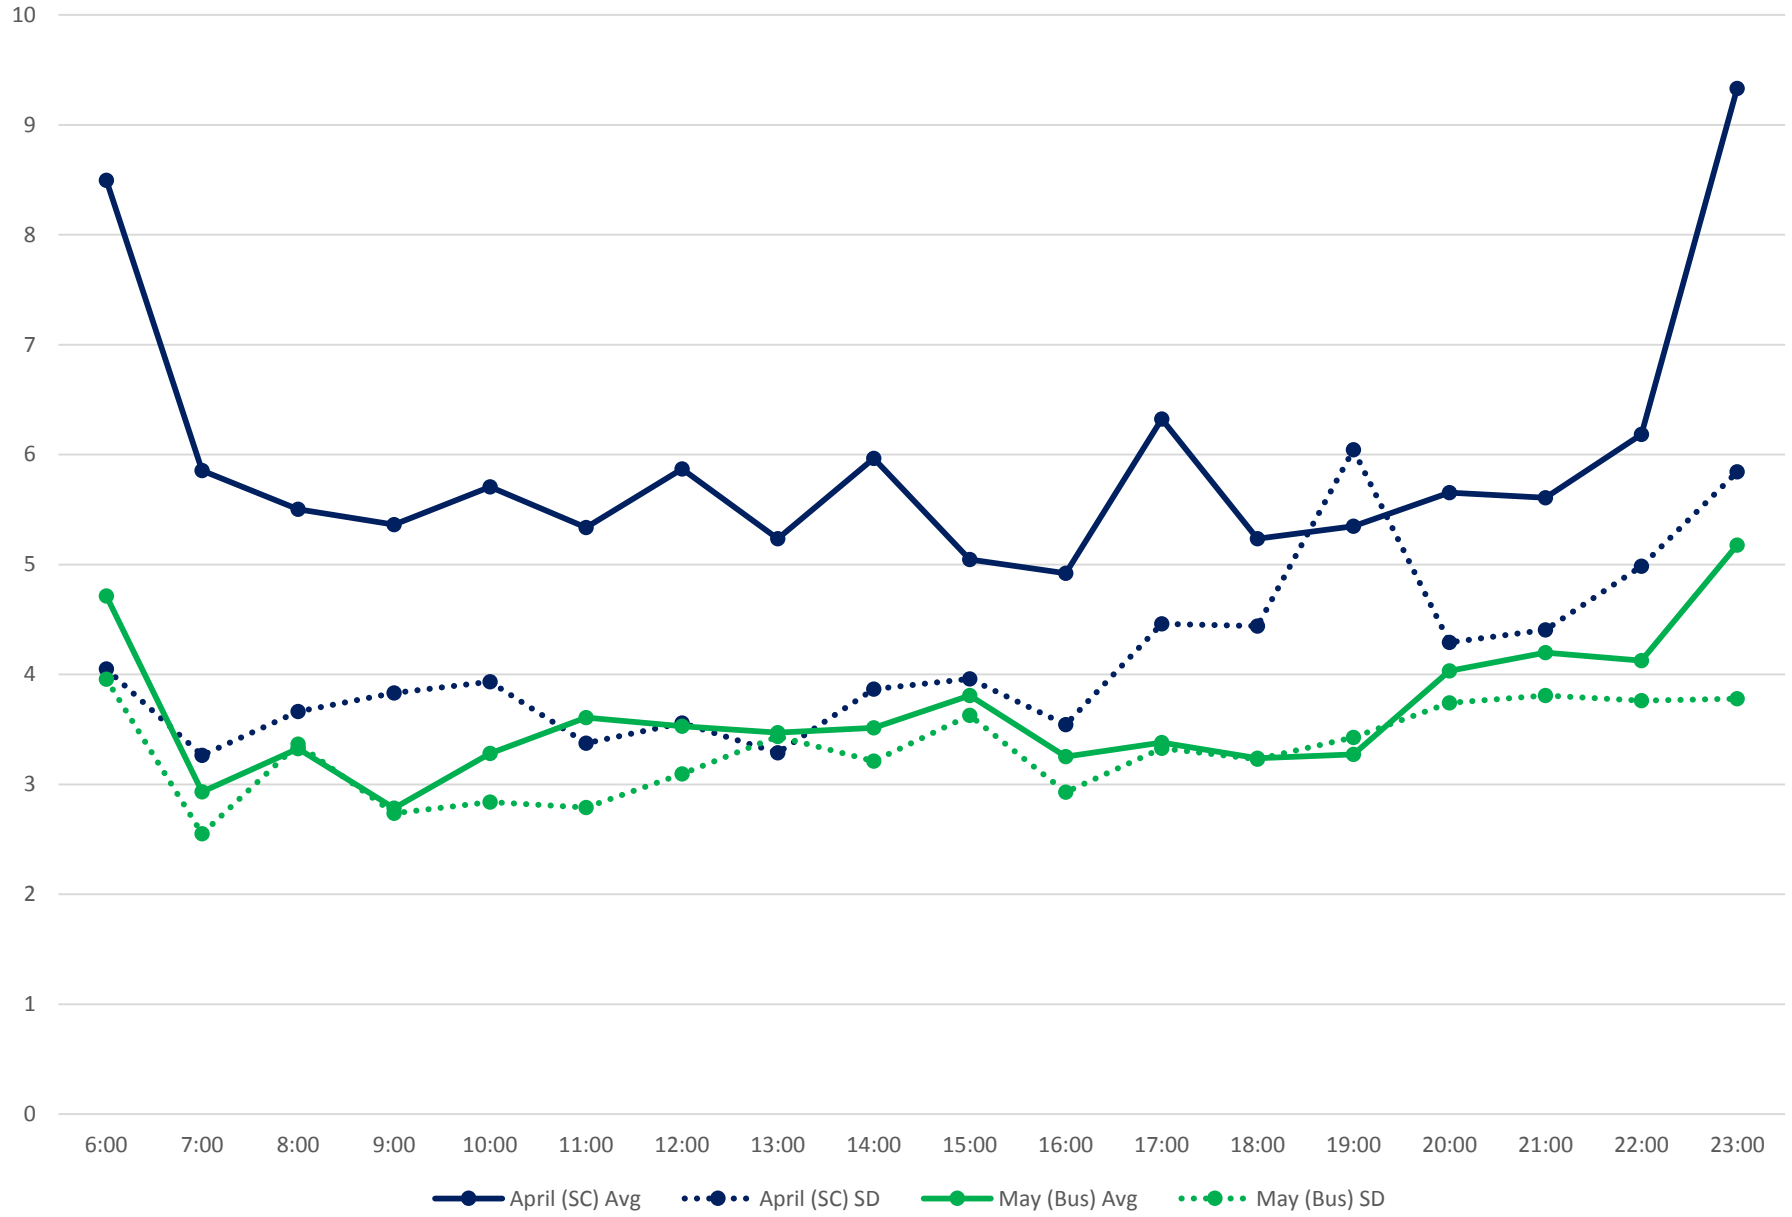

501 Queen Headways at West of Broadview Ave. Westbound April/May 2017

501 Queen Headways at Parliament St. Westbound April/May 2017

501 Queen Headways at Jarvis St. Westbound April/May 2017

501 Queen Headways at Yonge St. Westbound April/May 2017

501 Queen Headways at University Ave. Westbound April/May 2017

501 Queen Headways at John St. Westbound April/May 2017

501 Queen Headways at Spadina Ave. Westbound April/May 2017

501 Queen Headways at Bathurst St. Westbound April/May 2017

501 Queen Headways at Ossington Ave. Westbound April/May 2017

501 Queen Headways at Dufferin St. Westbound April/May 2017

501 Queen Headways at Lansdowne Ave. Westbound April/May 2017

501 Queen Headways at Roncesvalles Ave. Westbound April/May 2017

501 Queen Headways at Long Branch Loop Westbound April/May 2017