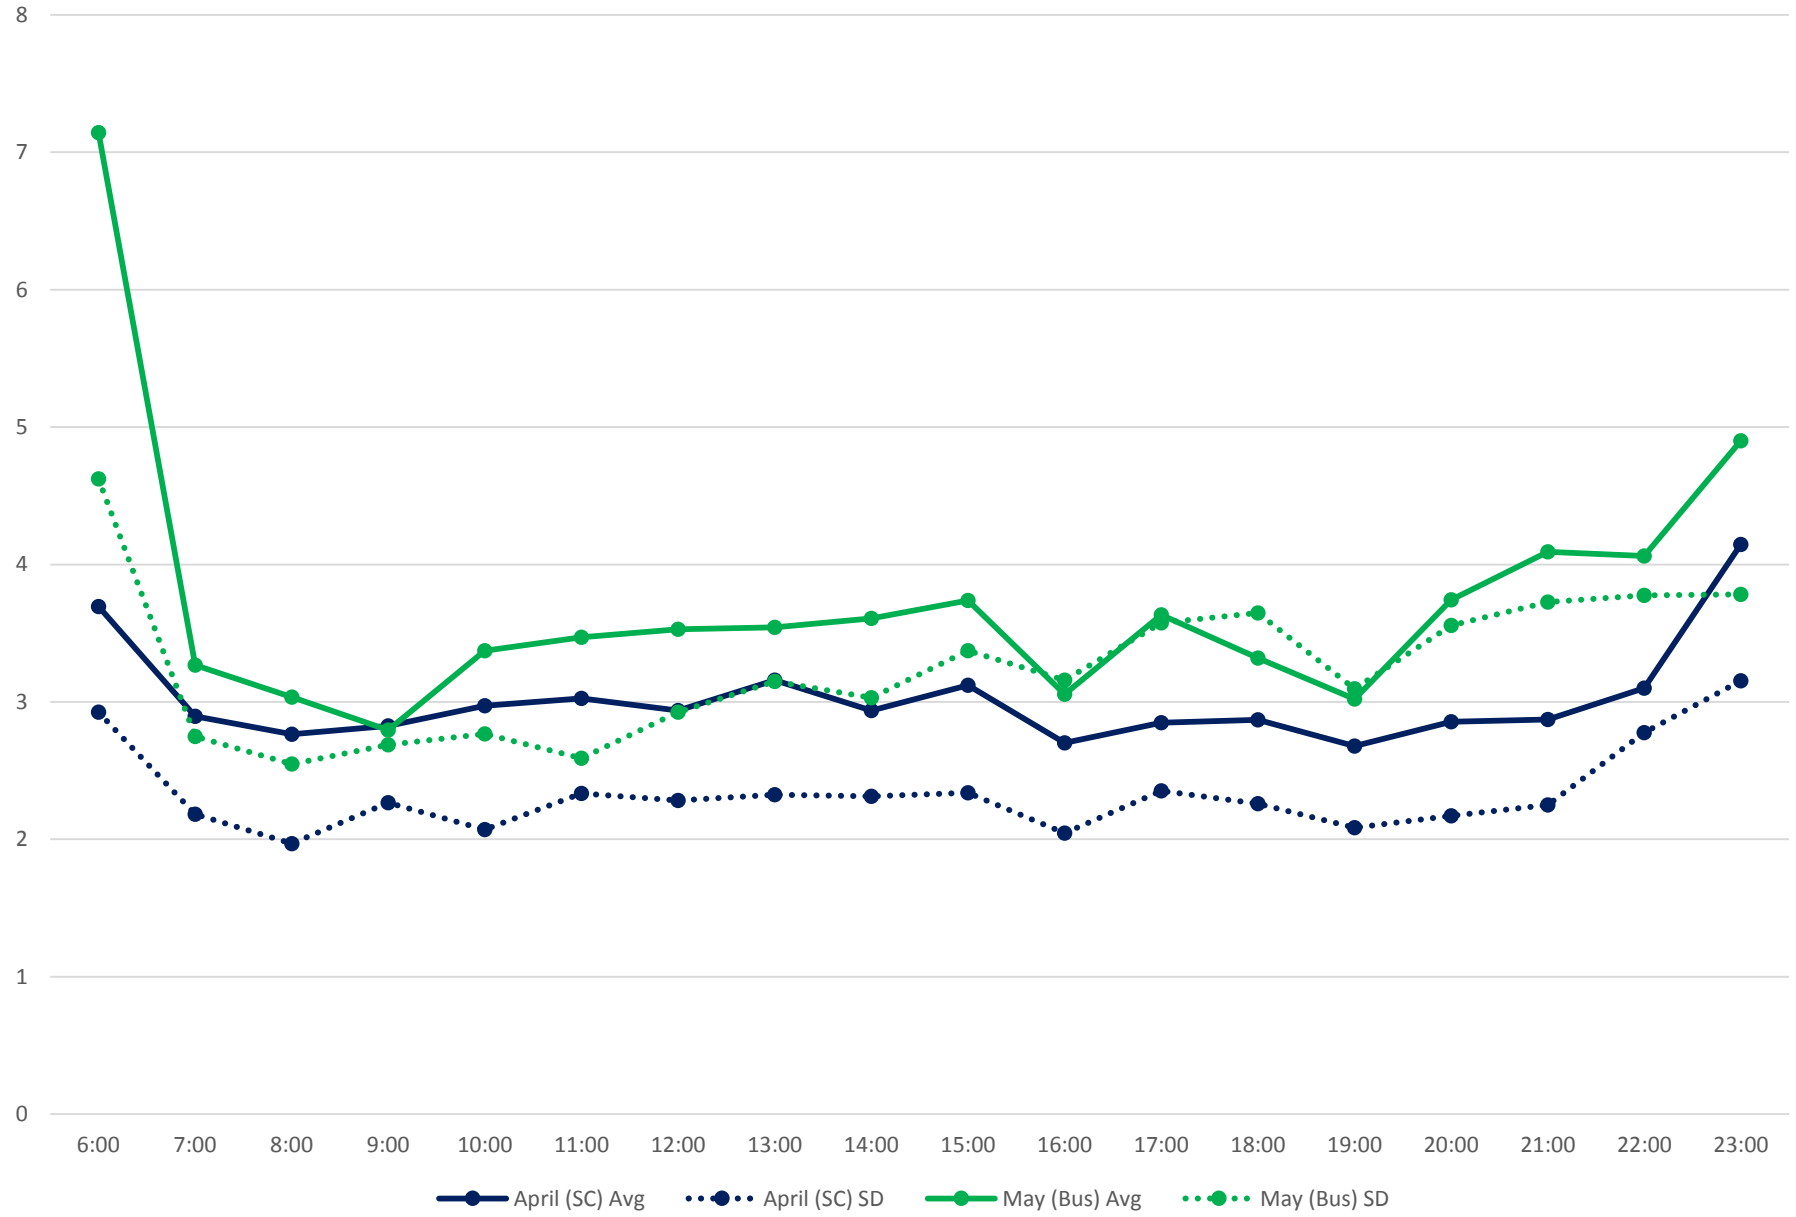

501 Queen Headways at Ossington Ave. Westbound April/May 2017

501 Queen Headways at Dufferin St. Westbound April/May 2017

501 Queen Headways at Lansdowne Ave. Westbound April/May 2017

501 Queen Headways at Roncesvalles Ave. Westbound April/May 2017

501 Queen Headways at Queensway Humber Westbound April/May 2017

501 Queen Headways at Lakeshore Humber Westbound April/May 2017

501 Queen Headways at Royal York Westbound April/May 2017

501 Queen Headways at Kipling Westbound April/May 2017

501 Queen Headways at Long Branch Loop Westbound April/May 2017