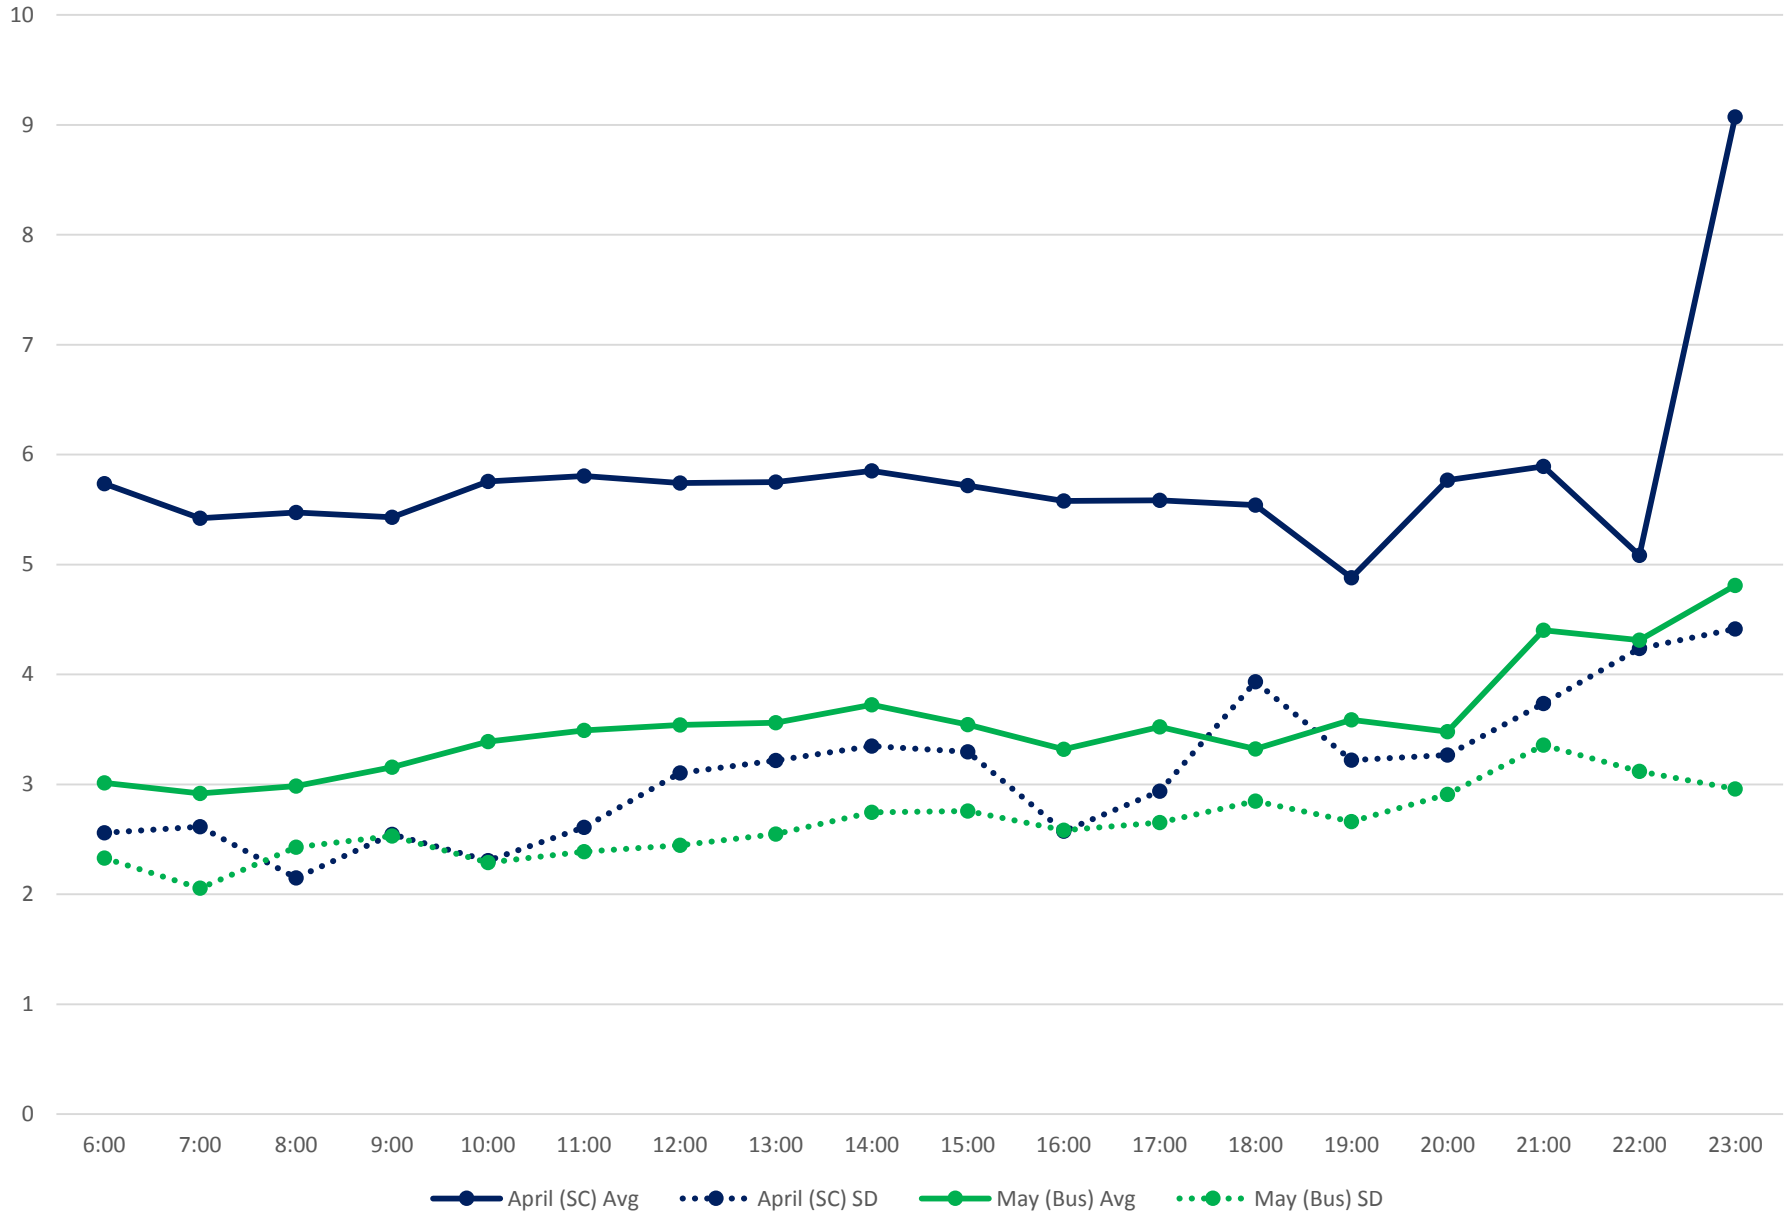

501 Queen Headways at Silver Birch Ave. Westbound April/May 2017

501 Queen Headways at Woodbine Ave. Westbound April/May 2017

501 Queen Headways at East of Coxwell Ave. Westbound April/May 2017

501 Queen Headways at Greenwood Ave. Westbound April/May 2017

501 Queen Headways at West of Broadview Ave. Westbound April/May 2017

501 Queen Headways at Parliament St. Westbound April/May 2017

501 Queen Headways at Jarvis St. Westbound April/May 2017

501 Queen Headways at Yonge St. Westbound April/May 2017

501 Queen Headways at University Ave. Westbound April/May 2017

501 Queen Headways at John St. Westbound April/May 2017

501 Queen Headways at Spadina Ave. Westbound April/May 2017

501 Queen Headways at Bathurst St. Westbound April/May 2017

501 Queen Headways at Ossington Ave. Westbound April/May 2017

501 Queen Headways at Dufferin St. Westbound April/May 2017

501 Queen Headways at Lansdowne Ave. Westbound April/May 2017

501 Queen Headways at Roncesvalles Ave. Westbound April/May 2017