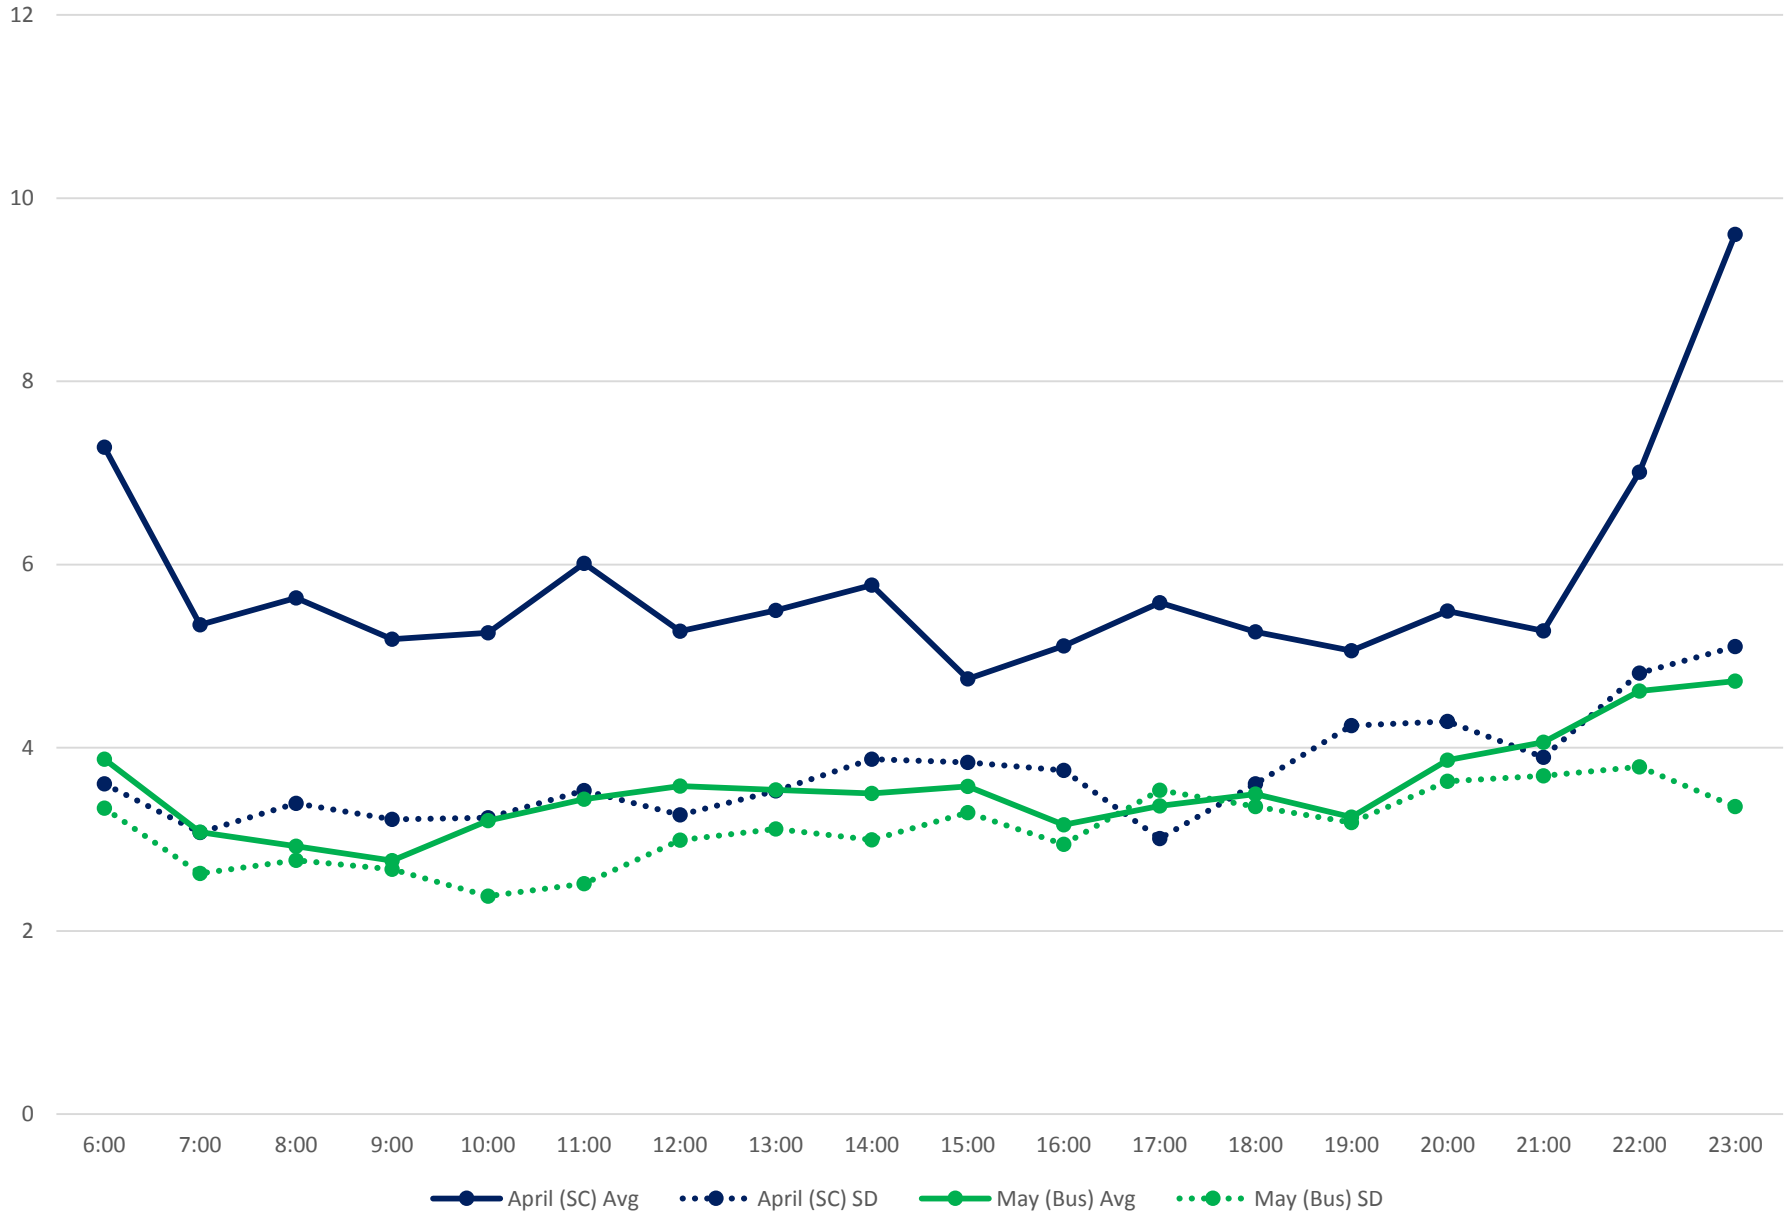

501 Queen Headways at Silver Birch Ave. Westbound April/May 2017

501 Queen Headways at Woodbine Ave. Westbound April/May 2017

501 Queen Headways at East of Coxwell Ave. Westbound April/May 2017

501 Queen Headways at Greenwood Ave. Westbound April/May 2017

501 Queen Headways at West of Broadview Ave. Westbound April/May 2017

501 Queen Headways at Parliament St. Westbound April/May 2017

501 Queen Headways at Jarvis St. Westbound April/May 2017

501 Queen Headways at Yonge St. Westbound April/May 2017

501 Queen Headways at Ossington Ave. Westbound April/May 2017

501 Queen Headways at Dufferin St. Westbound April/May 2017

501 Queen Headways at Lansdowne Ave. Westbound April/May 2017

501 Queen Headways at Roncesvalles Ave. Westbound April/May 2017

501 Queen Headways at Long Branch Loop Westbound April/May 2017