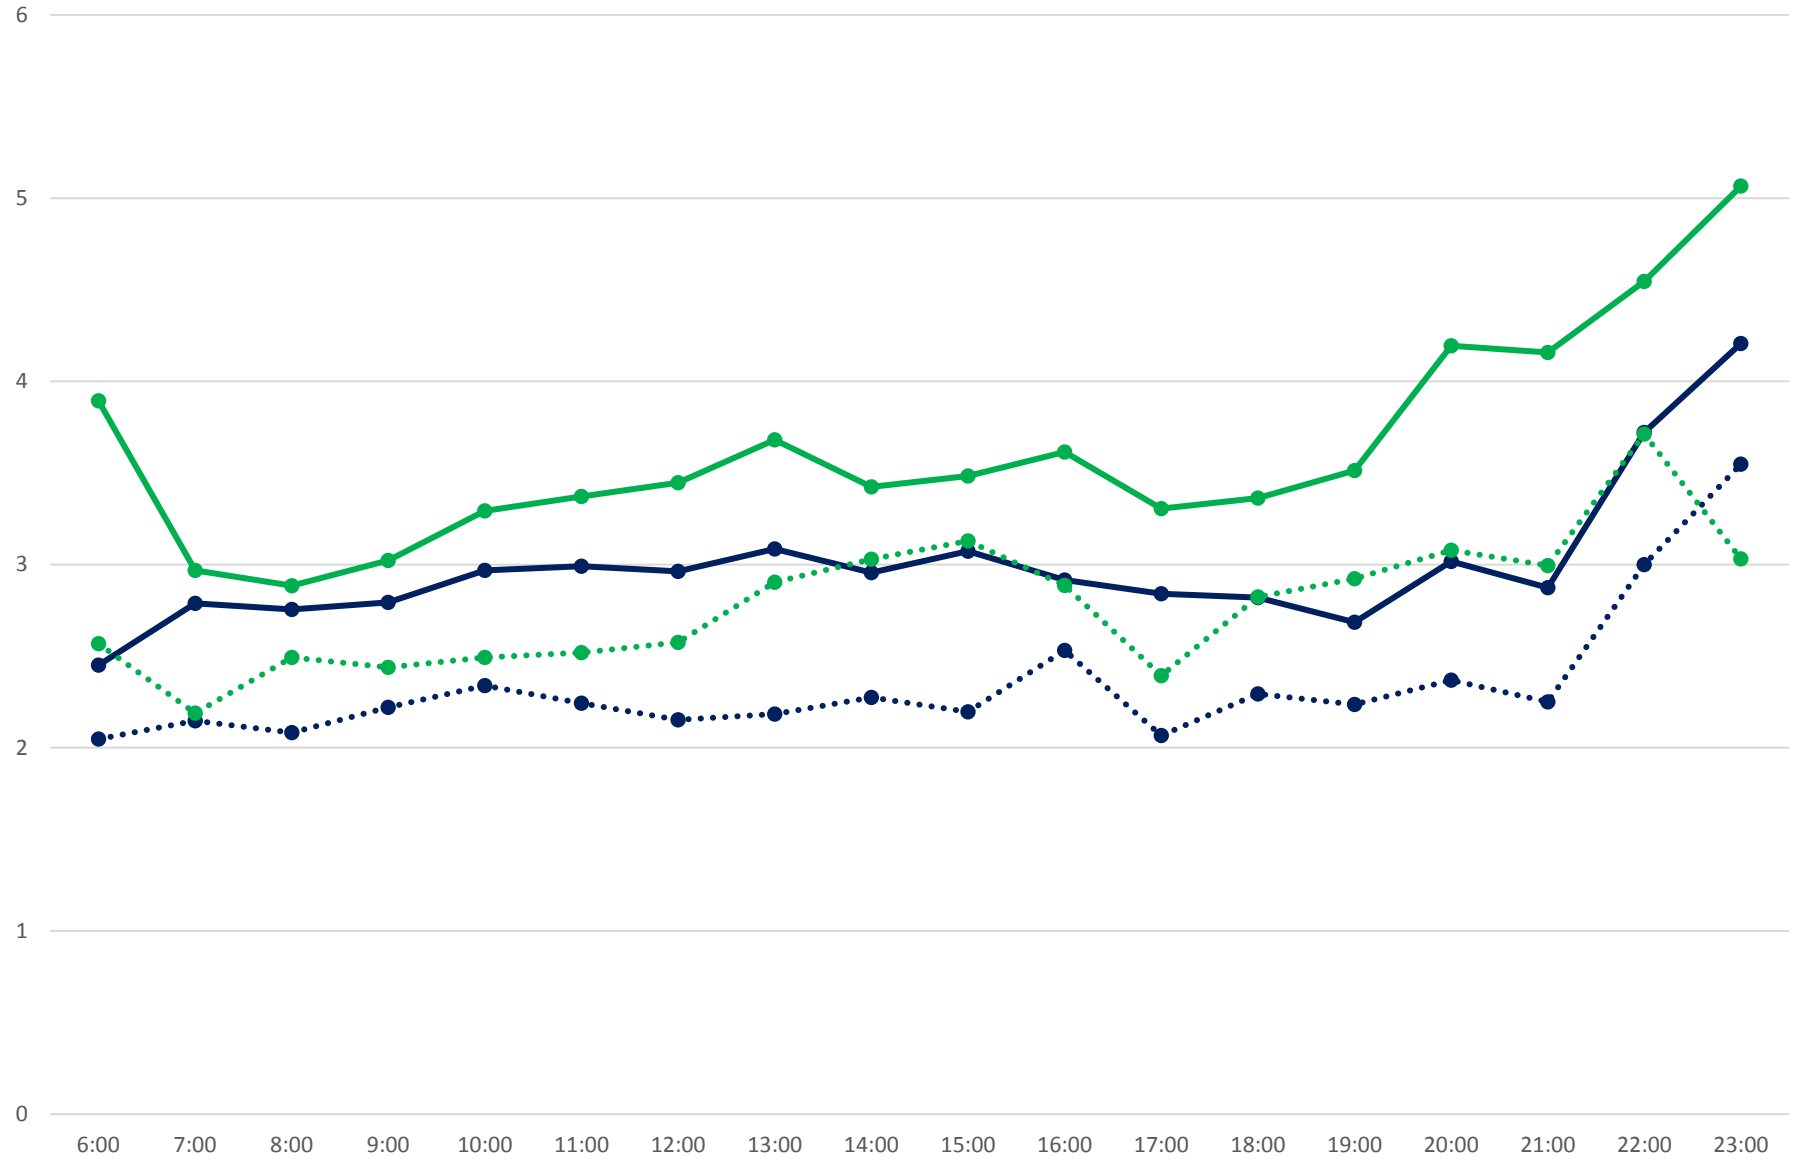

501 Queen Headways at University Ave. Eastbound April/May 2017

501 Queen Headways at John St. Eastbound April/May 2017

501 Queen Headways at Spadina Ave. Eastbound April/May 2017

501 Queen Headways at Bathurst St. Eastbound April/May 2017

501 Queen Headways at Ossington Ave. Eastbound April/May 2017

501 Queen Headways at Dufferin St. Eastbound April/May 2017

501 Queen Headways at Lansdowne Ave. Eastbound April/May 2017

501 Queen Headways at Roncesvalles Ave. Eastbound April/May 2017