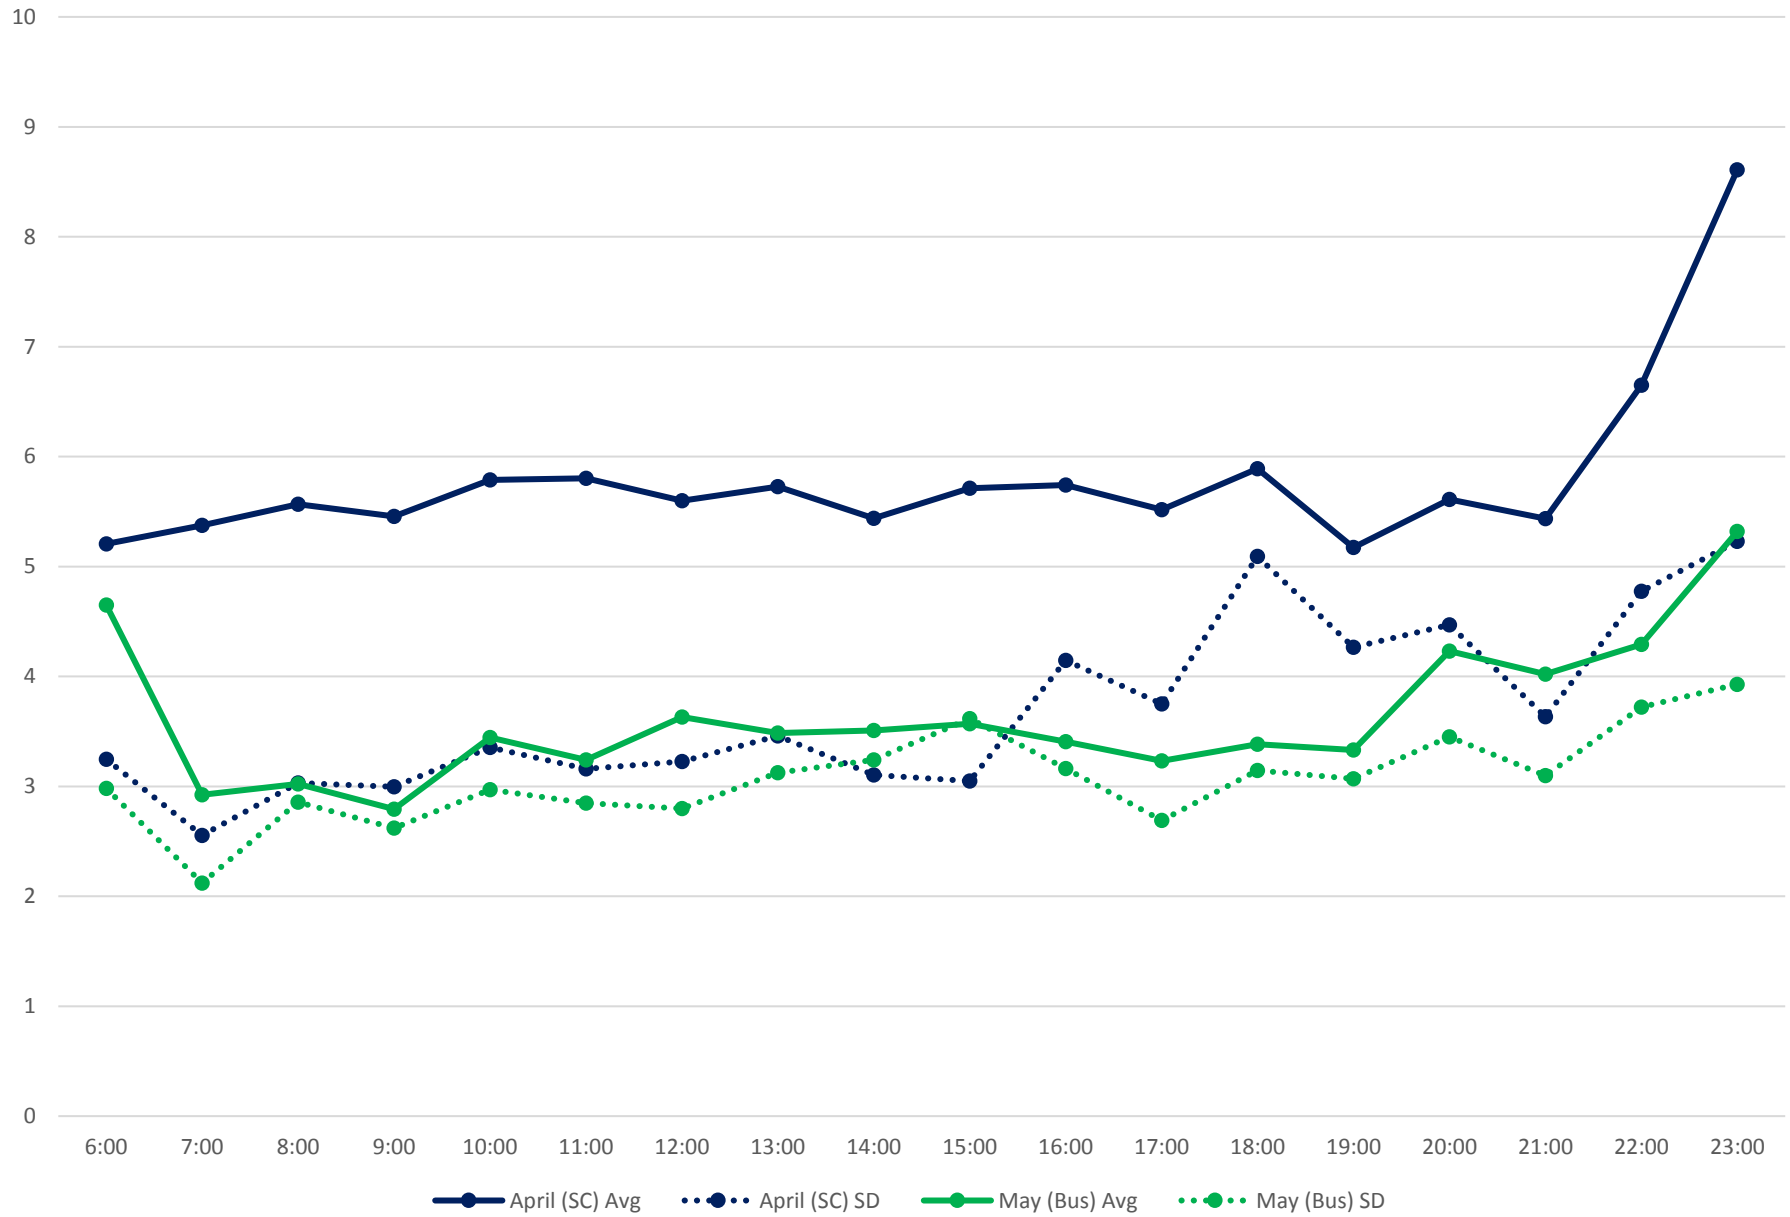

501 Queen Headways at University Ave. Eastbound April/May 2017

501 Queen Headways at John St. Eastbound April/May 2017

501 Queen Headways at Spadina Ave. Eastbound April/May 2017

501 Queen Headways at Bathurst St. Eastbound April/May 2017

501 Queen Headways at Ossington Ave. Eastbound April/May 2017

501 Queen Headways at Dufferin St. Eastbound April/May 2017

501 Queen Headways at Lansdowne Ave. Eastbound April/May 2017

501 Queen Headways at Roncesvalles Ave. Eastbound April/May 2017

501 Queen Headways at Queensway Humber Eastbound April/May 2017

501 Queen Headways at Lakeshore Humber Eastbound April/May 2017

501 Queen Headways at Royal York Eastbound April/May 2017

501 Queen Headways at Kipling Eastbound April/May 2017

501 Queen Headways at Long Branch Loop Eastbound April/May 2017