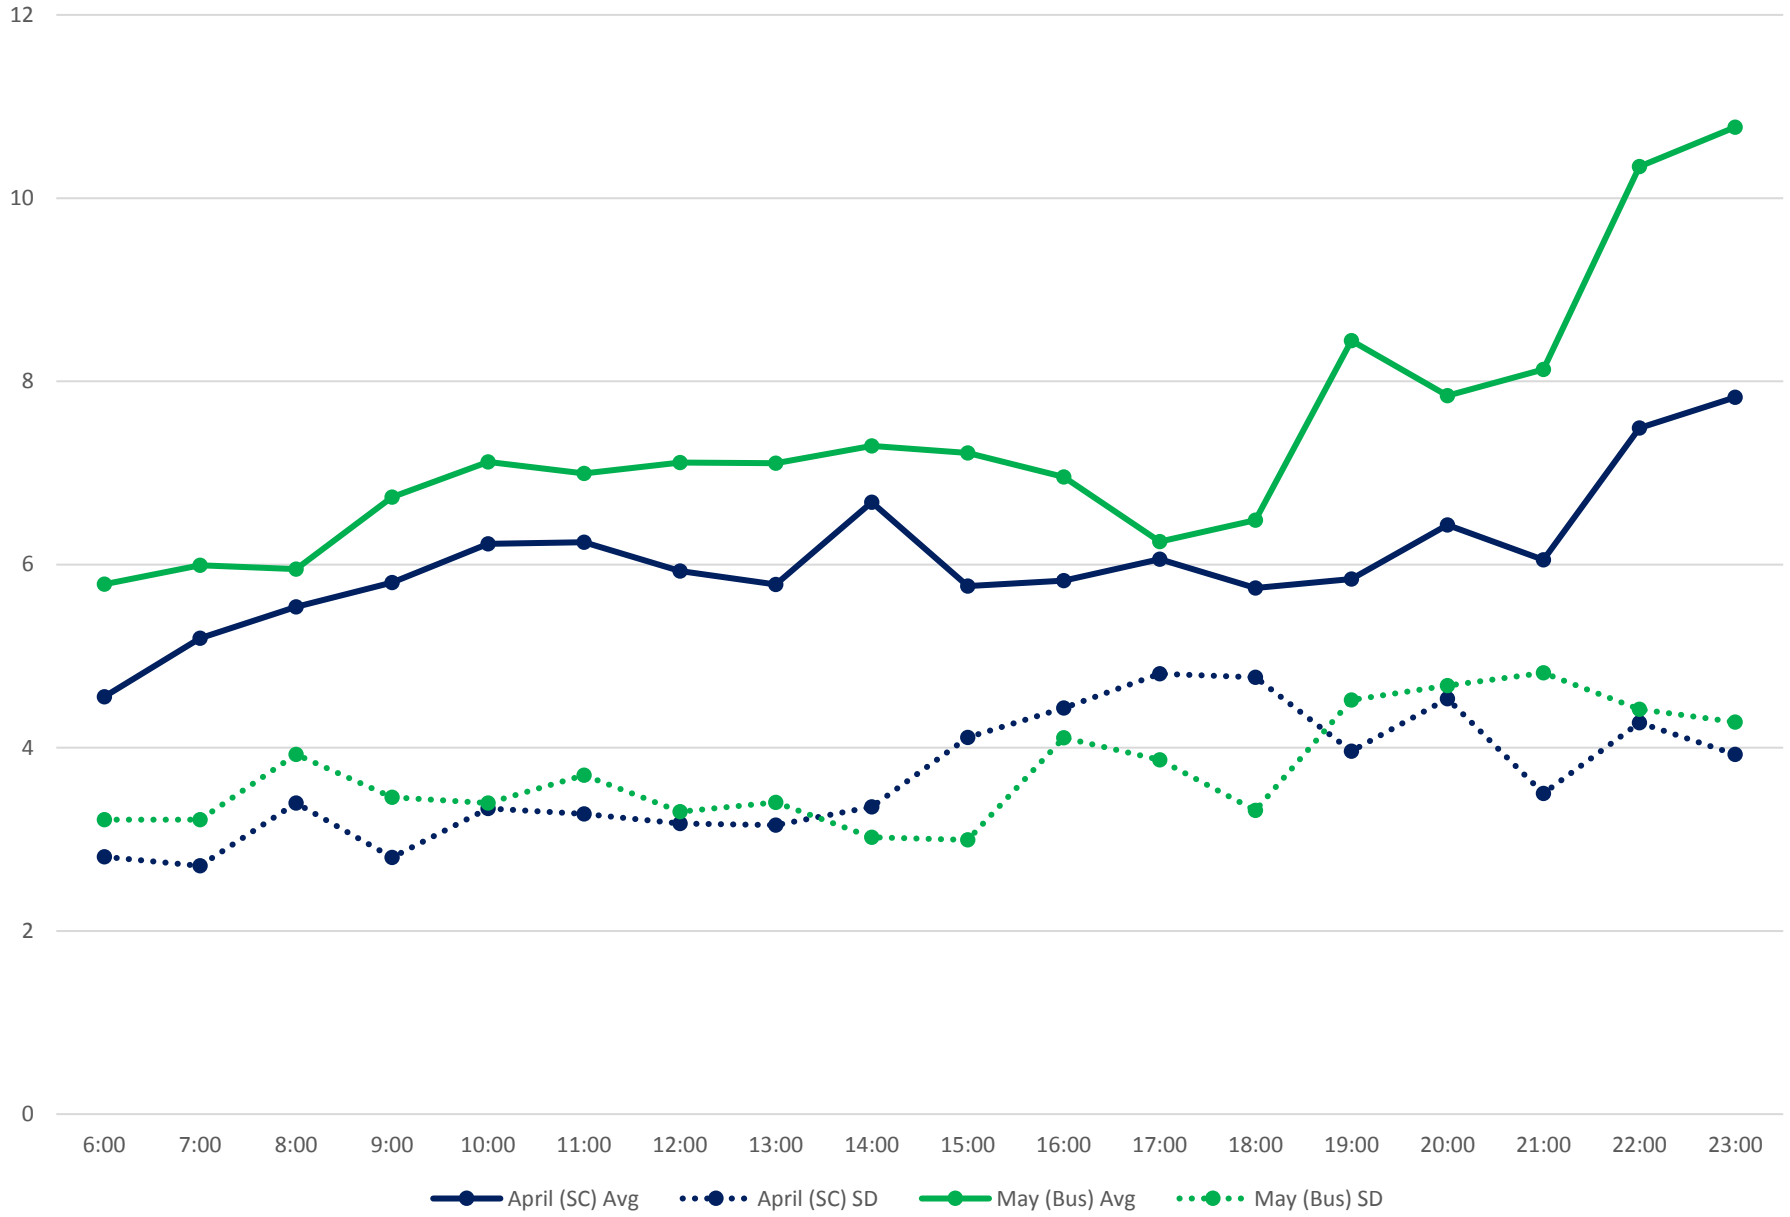

501 Queen Headways at Ossington Ave. Eastbound April/May 2017

501 Queen Headways at Dufferin St. Eastbound April/May 2017

501 Queen Headways at Lansdowne Ave. Eastbound April/May 2017

501 Queen Headways at Roncesvalles Ave. Eastbound April/May 2017

501 Queen Headways at Queensway Humber Eastbound April/May 2017

501 Queen Headways at Lakeshore Humber Eastbound April/May 2017

501 Queen Headways at Royal York Eastbound April/May 2017

501 Queen Headways at Kipling Eastbound April/May 2017

501 Queen Headways at Long Branch Loop Eastbound April/May 2017