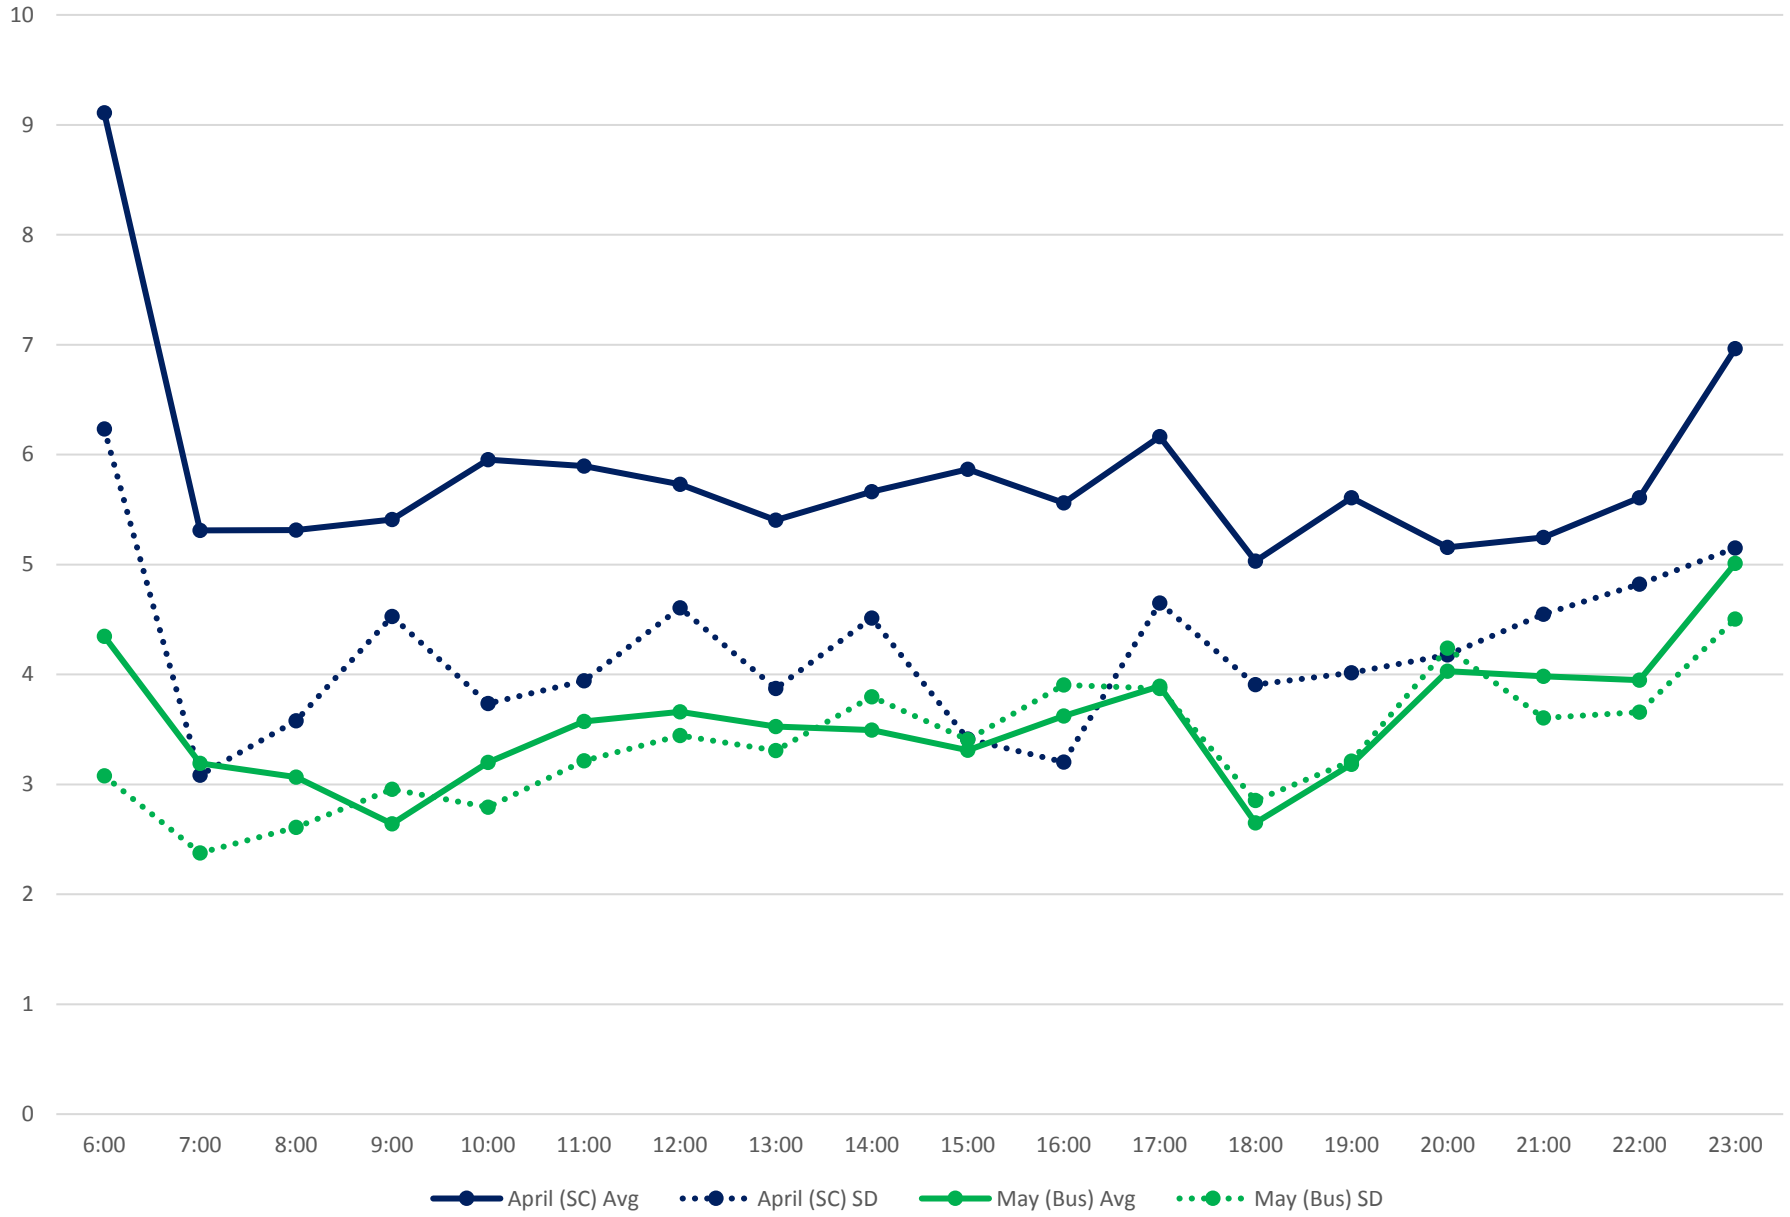

501 Queen Headways at Silver Birch Ave. Eastbound April/May 2017

501 Queen Headways at Woodbine Ave. Eastbound April/May 2017

501 Queen Headways at East of Coxwell Ave. Eastbound April/May 2017

501 Queen Headways at Greenwood Ave. Eastbound April/May 2017

501 Queen Headways at West of Broadview Ave. Eastbound April/May 2017

501 Queen Headways at Parliament St. Eastbound April/May 2017

—●— April (SC) Avg    ···●··· April (SC) SD    —●— May (Bus) Avg    ···●··· May (Bus) SD

501 Queen Headways at Long Branch Loop Eastbound April/May 2017