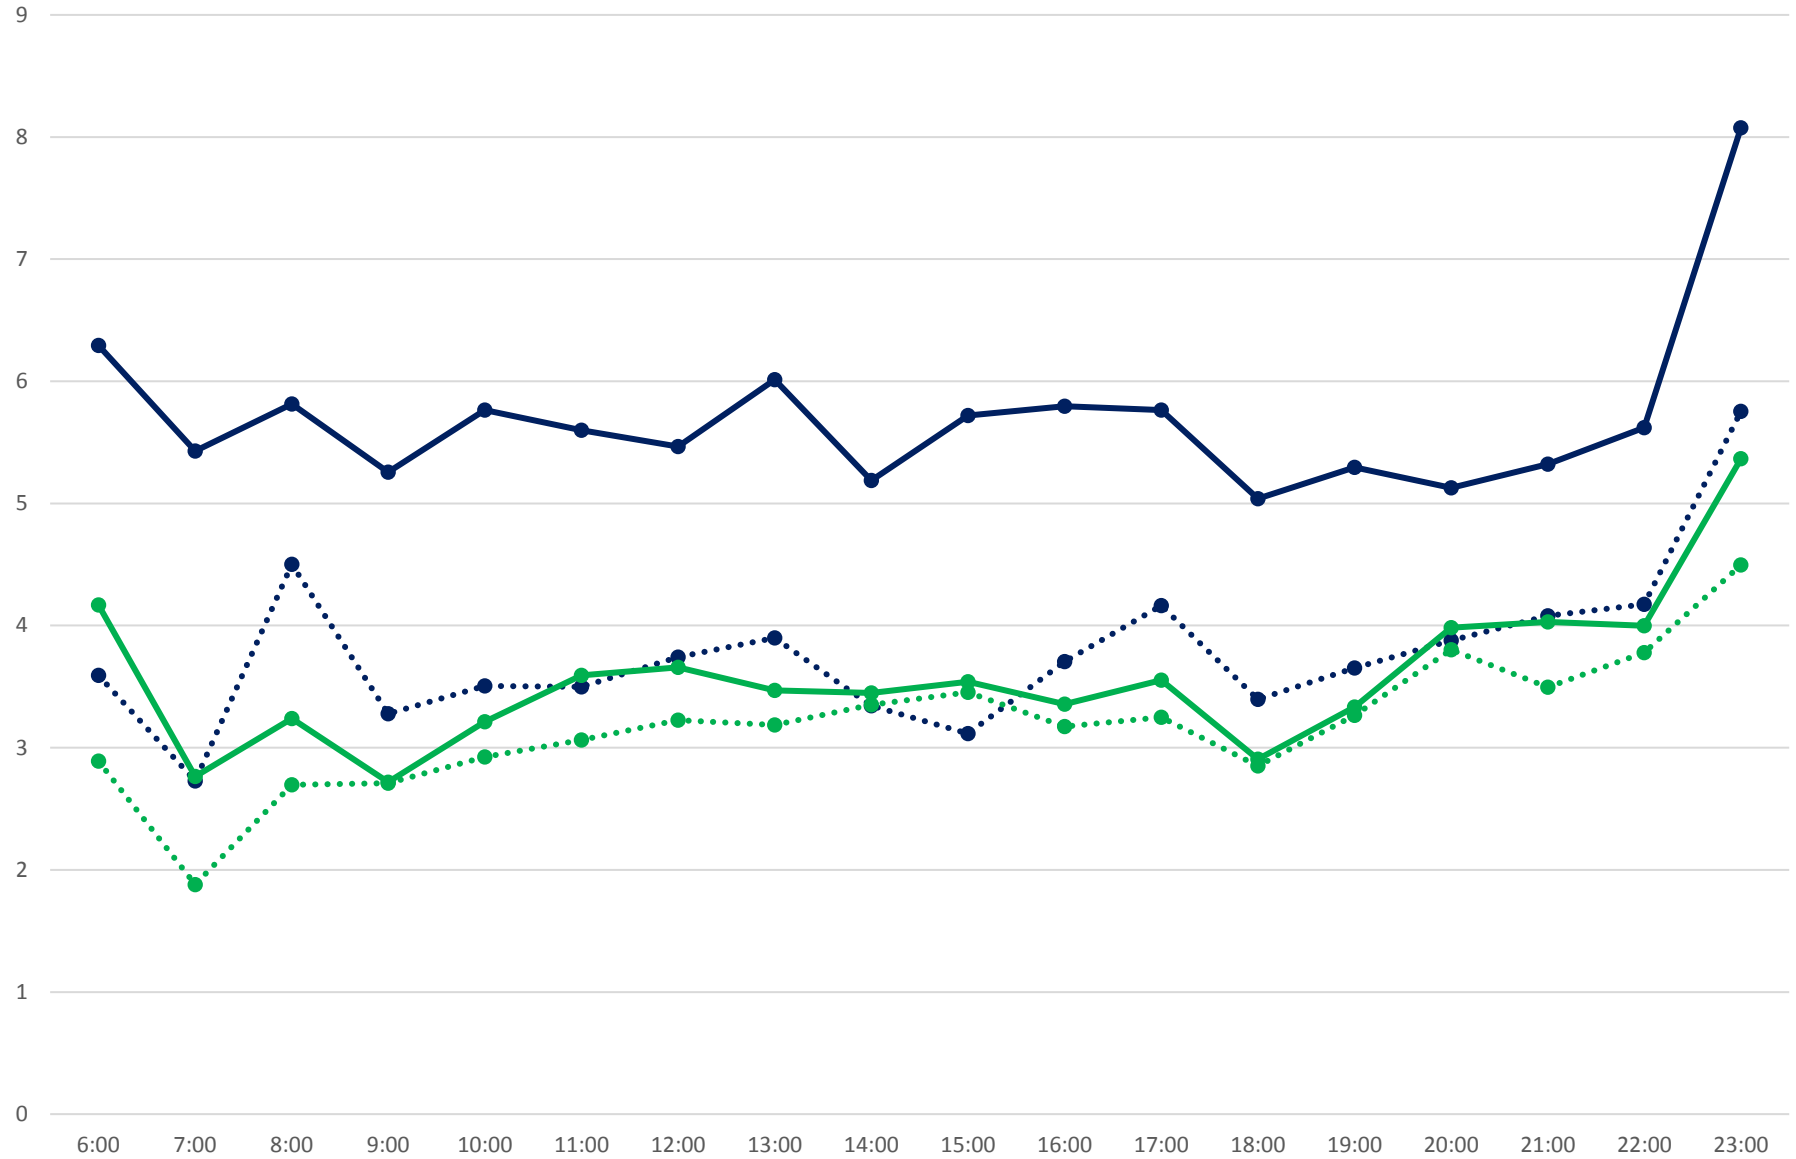

501 Queen Headways at West of Broadview Ave. Eastbound April/May 2017

501 Queen Headways at Parliament St. Eastbound April/May 2017

—●— April (SC) Avg    ···●··· April (SC) SD    —●— May (Bus) Avg    ···●··· May (Bus) SD

501 Queen Headways at Jarvis St. Eastbound April/May 2017

—●— April (SC) Avg    ···●··· April (SC) SD    —●— May (Bus) Avg    ···●··· May (Bus) SD

501 Queen Headways at Yonge St. Eastbound April/May 2017

501 Queen Headways at University Ave. Eastbound April/May 2017

501 Queen Headways at John St. Eastbound April/May 2017

501 Queen Headways at Spadina Ave. Eastbound April/May 2017

501 Queen Headways at Bathurst St. Eastbound April/May 2017