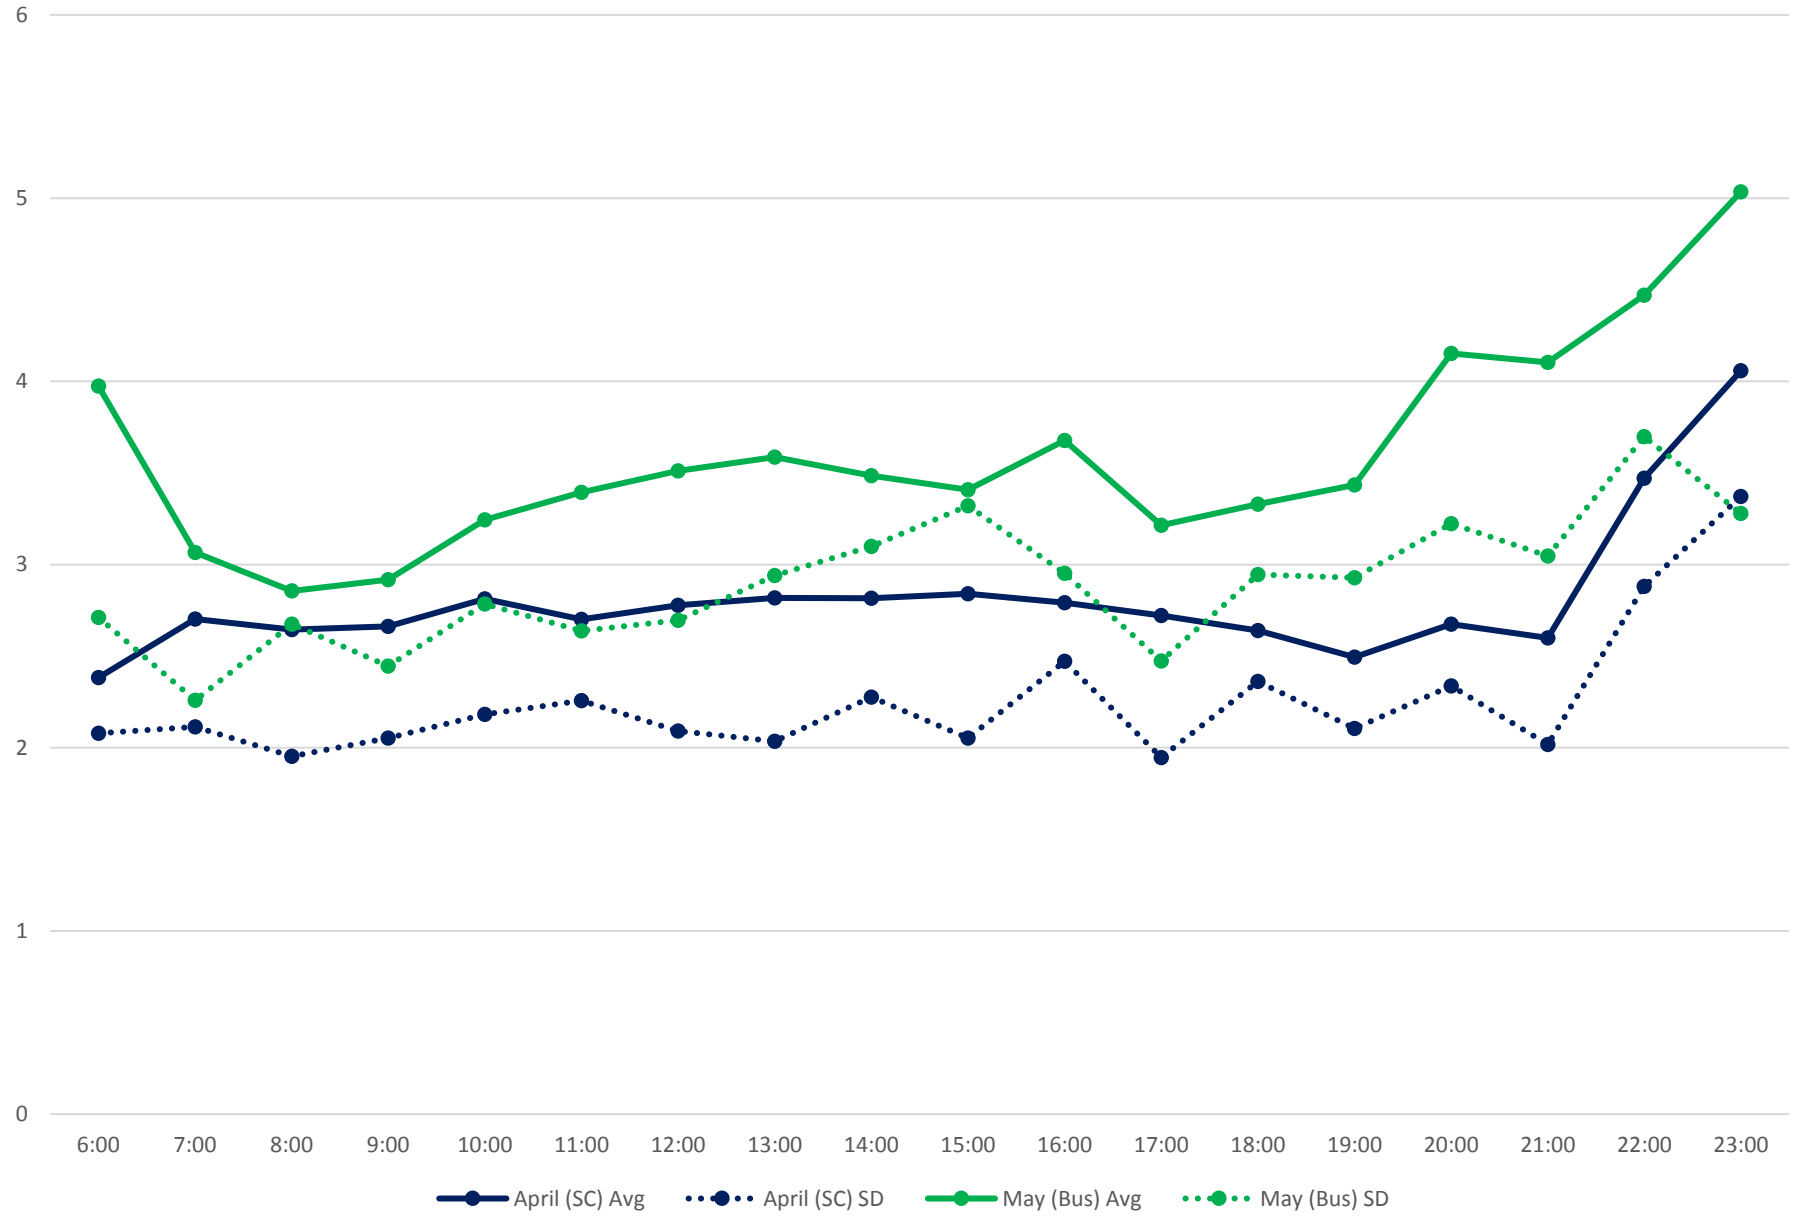

501 Queen Headways at University Ave. Eastbound April/May 2017

501 Queen Headways at John St. Eastbound April/May 2017

501 Queen Headways at Spadina Ave. Eastbound April/May 2017

501 Queen Headways at Bathurst St. Eastbound April/May 2017

501 Queen Headways at Ossington Ave. Eastbound April/May 2017

501 Queen Headways at Dufferin St. Eastbound April/May 2017

501 Queen Headways at Lansdowne Ave. Eastbound April/May 2017

501 Queen Headways at Roncesvalles Ave. Eastbound April/May 2017