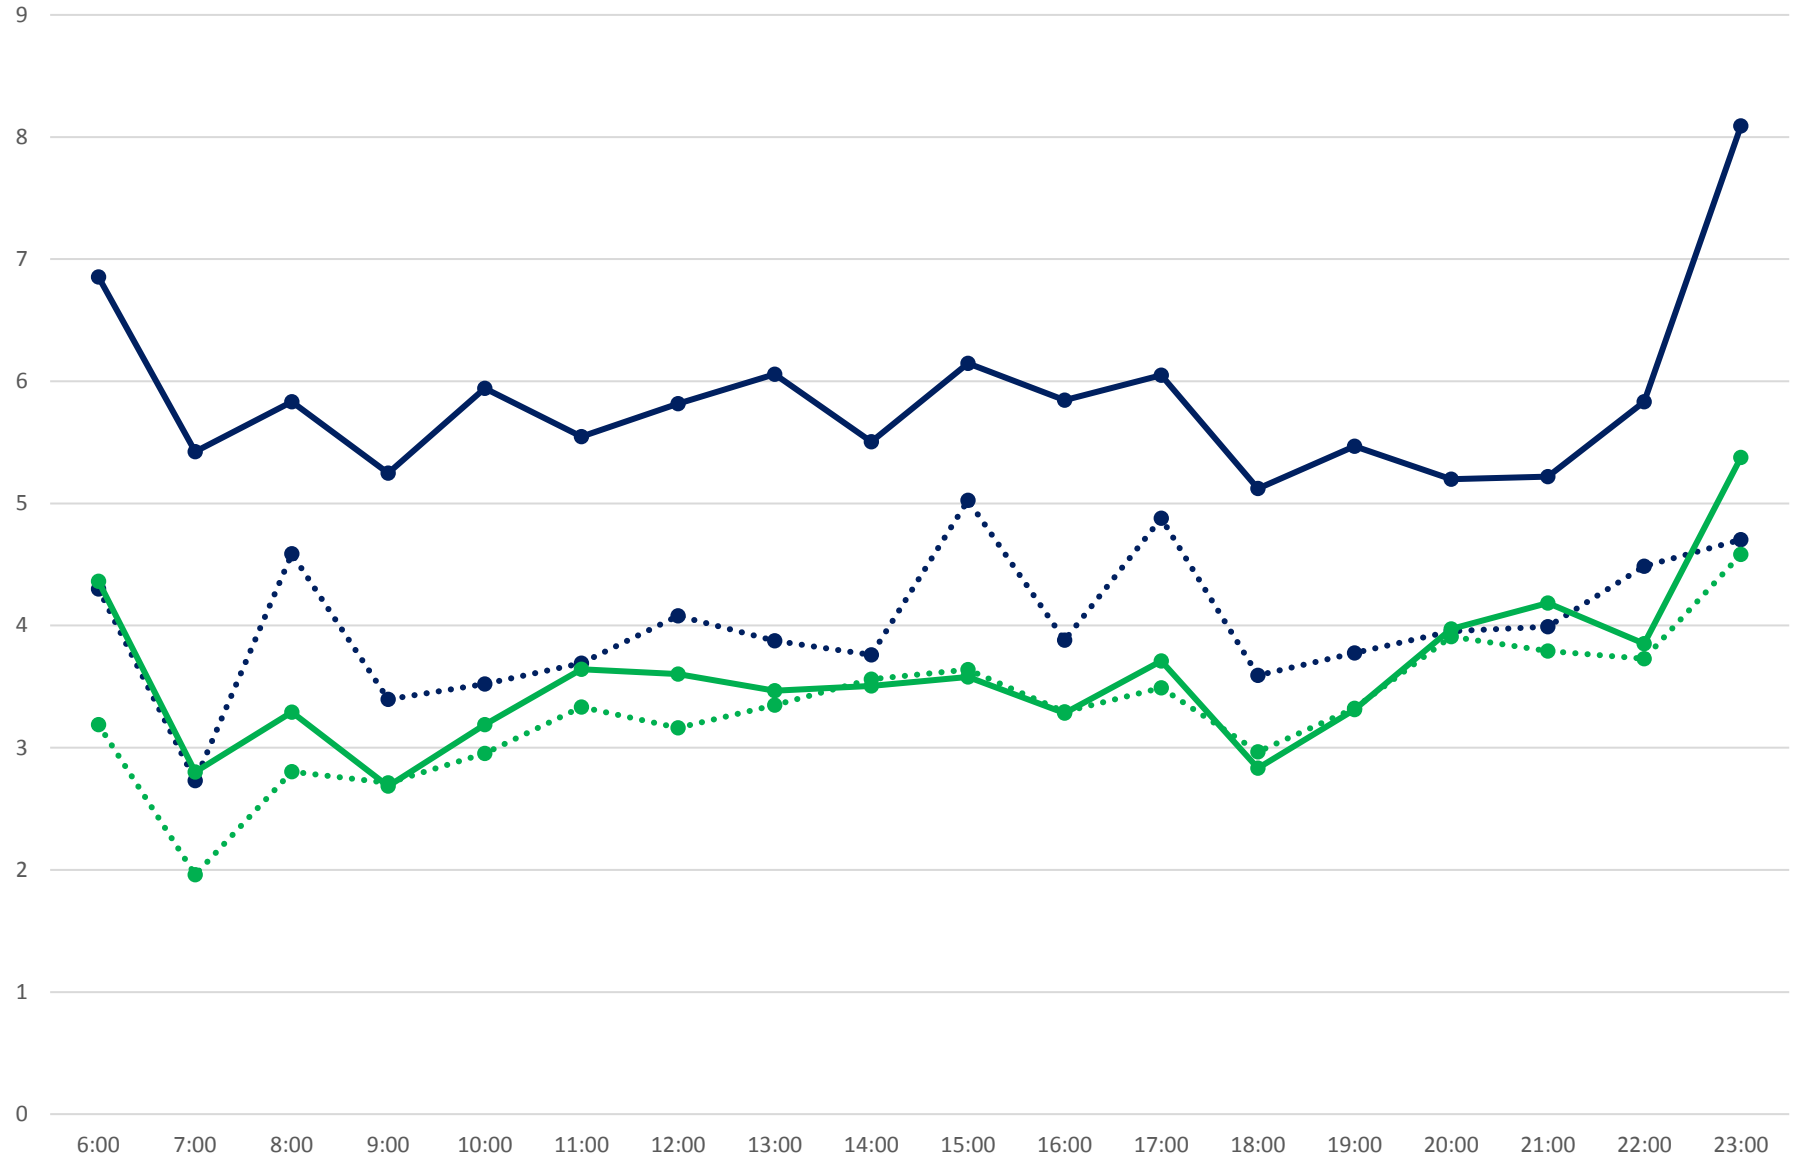

501 Queen Headways at Silver Birch Ave. Eastbound April/May 2017

501 Queen Headways at Woodbine Ave. Eastbound April/May 2017

501 Queen Headways at East of Coxwell Ave. Eastbound April/May 2017

501 Queen Headways at Greenwood Ave. Eastbound April/May 2017

501 Queen Headways at West of Broadview Ave. Eastbound April/May 2017

501 Queen Headways at Parliament St. Eastbound April/May 2017

—●— April (SC) Avg    ···●··· April (SC) SD    —●— May (Bus) Avg    ···●··· May (Bus) SD

501 Queen Headways at Long Branch Loop Eastbound April/May 2017