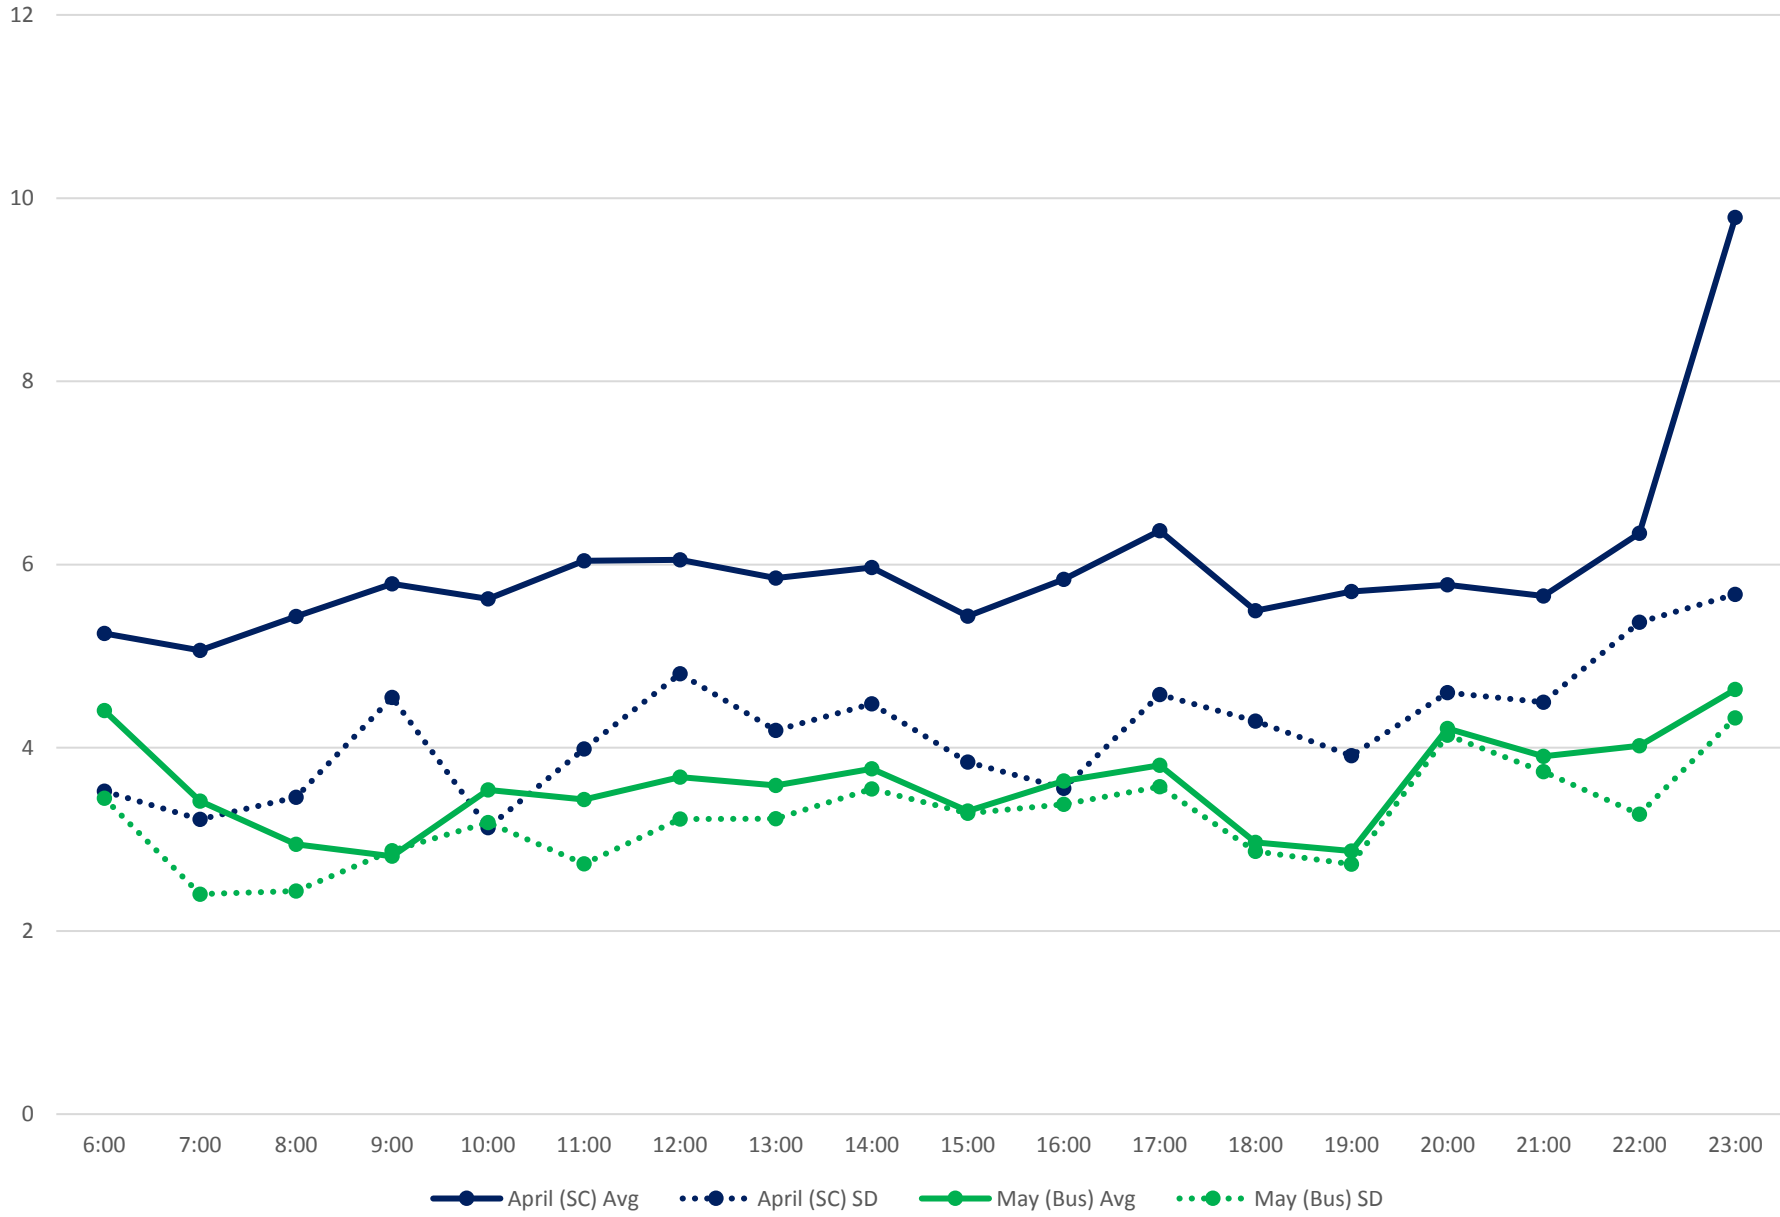

501 Queen Headways at Silver Birch Ave. Eastbound April/May 2017

501 Queen Headways at Woodbine Ave. Eastbound April/May 2017

501 Queen Headways at East of Coxwell Ave. Eastbound April/May 2017

501 Queen Headways at Greenwood Ave. Eastbound April/May 2017

501 Queen Headways at West of Broadview Ave. Eastbound April/May 2017

501 Queen Headways at Parliament St. Eastbound April/May 2017

—●— April (SC) Avg    ···●··· April (SC) SD    —●— May (Bus) Avg    ···●··· May (Bus) SD