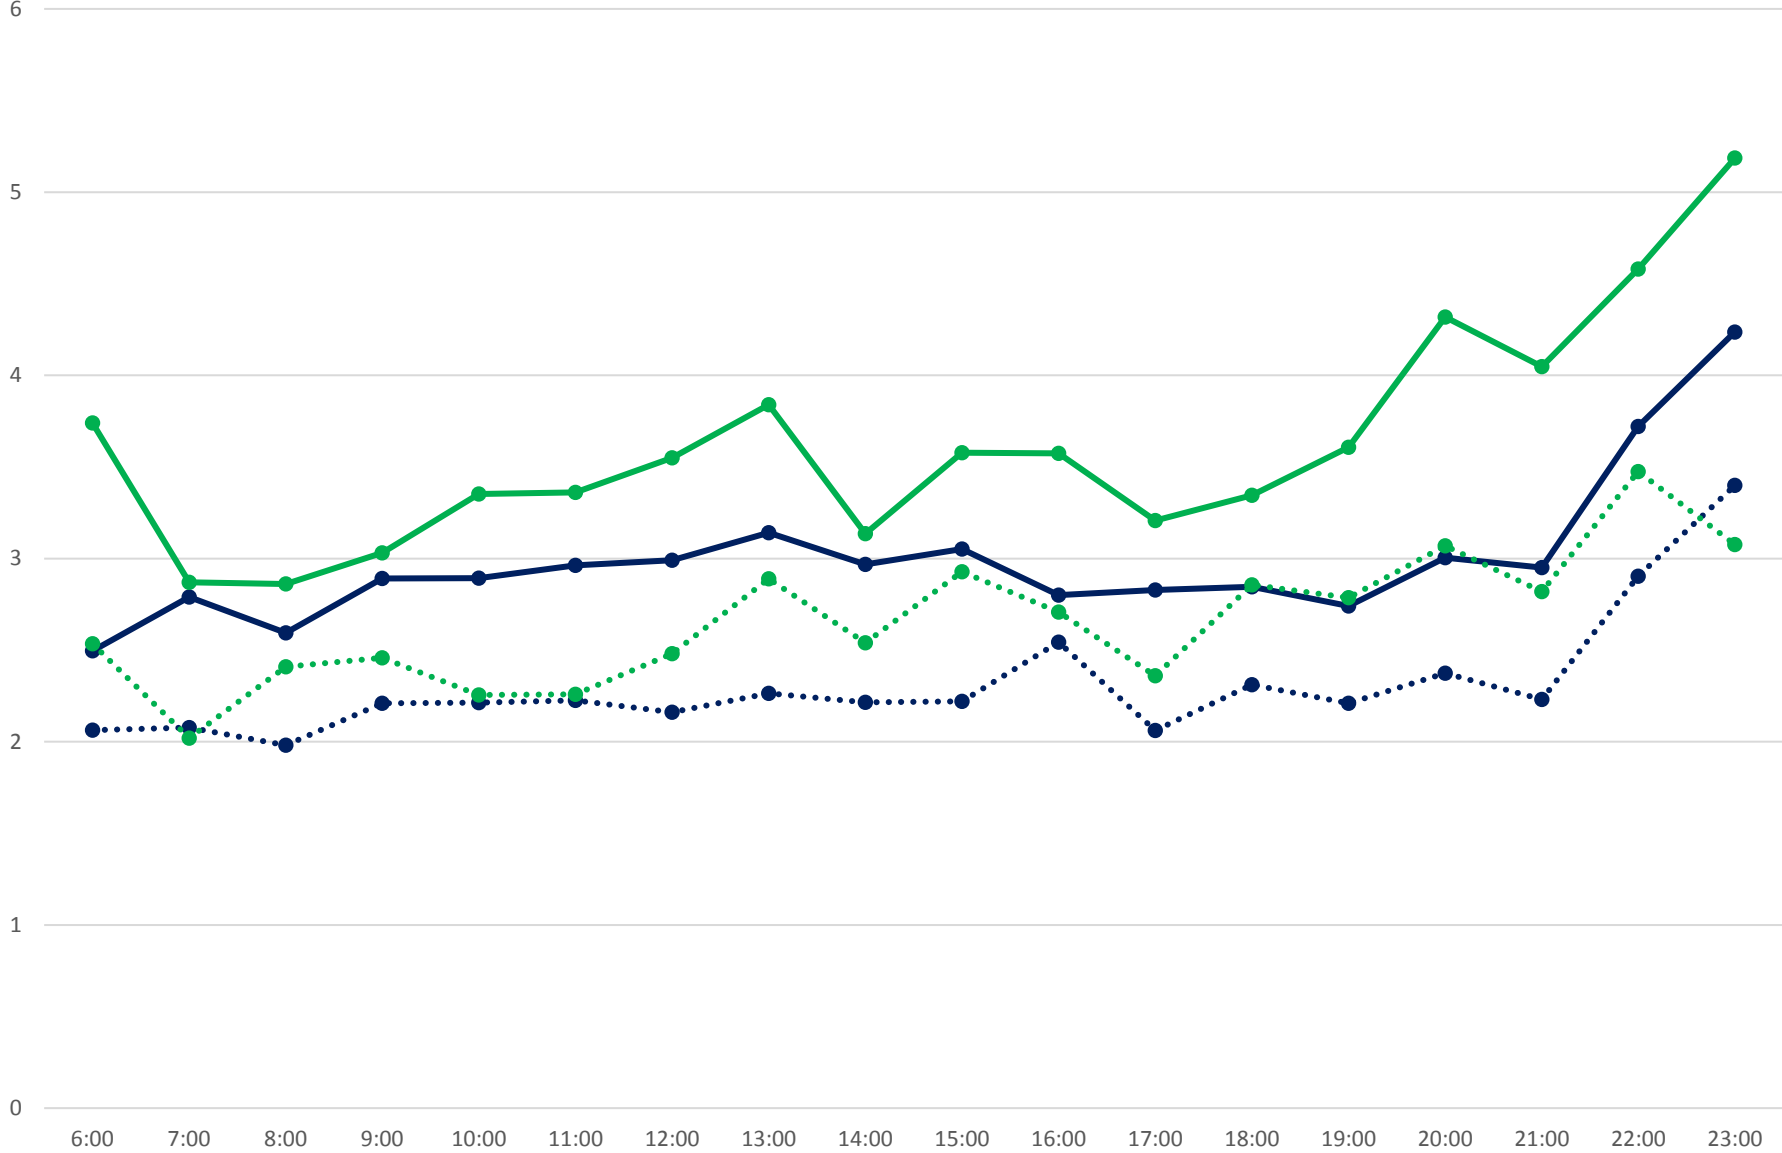

501 Queen Headways at Ossington Ave. Eastbound April/May 2017

501 Queen Headways at Dufferin St. Eastbound April/May 2017

501 Queen Headways at Lansdowne Ave. Eastbound April/May 2017

501 Queen Headways at Roncesvalles Ave. Eastbound April/May 2017

501 Queen Headways at Queensway Humber Eastbound April/May 2017

501 Queen Headways at Lakeshore Humber Eastbound April/May 2017

501 Queen Headways at Royal York Eastbound April/May 2017

501 Queen Headways at Kipling Eastbound April/May 2017

501 Queen Headways at Long Branch Loop Eastbound April/May 2017