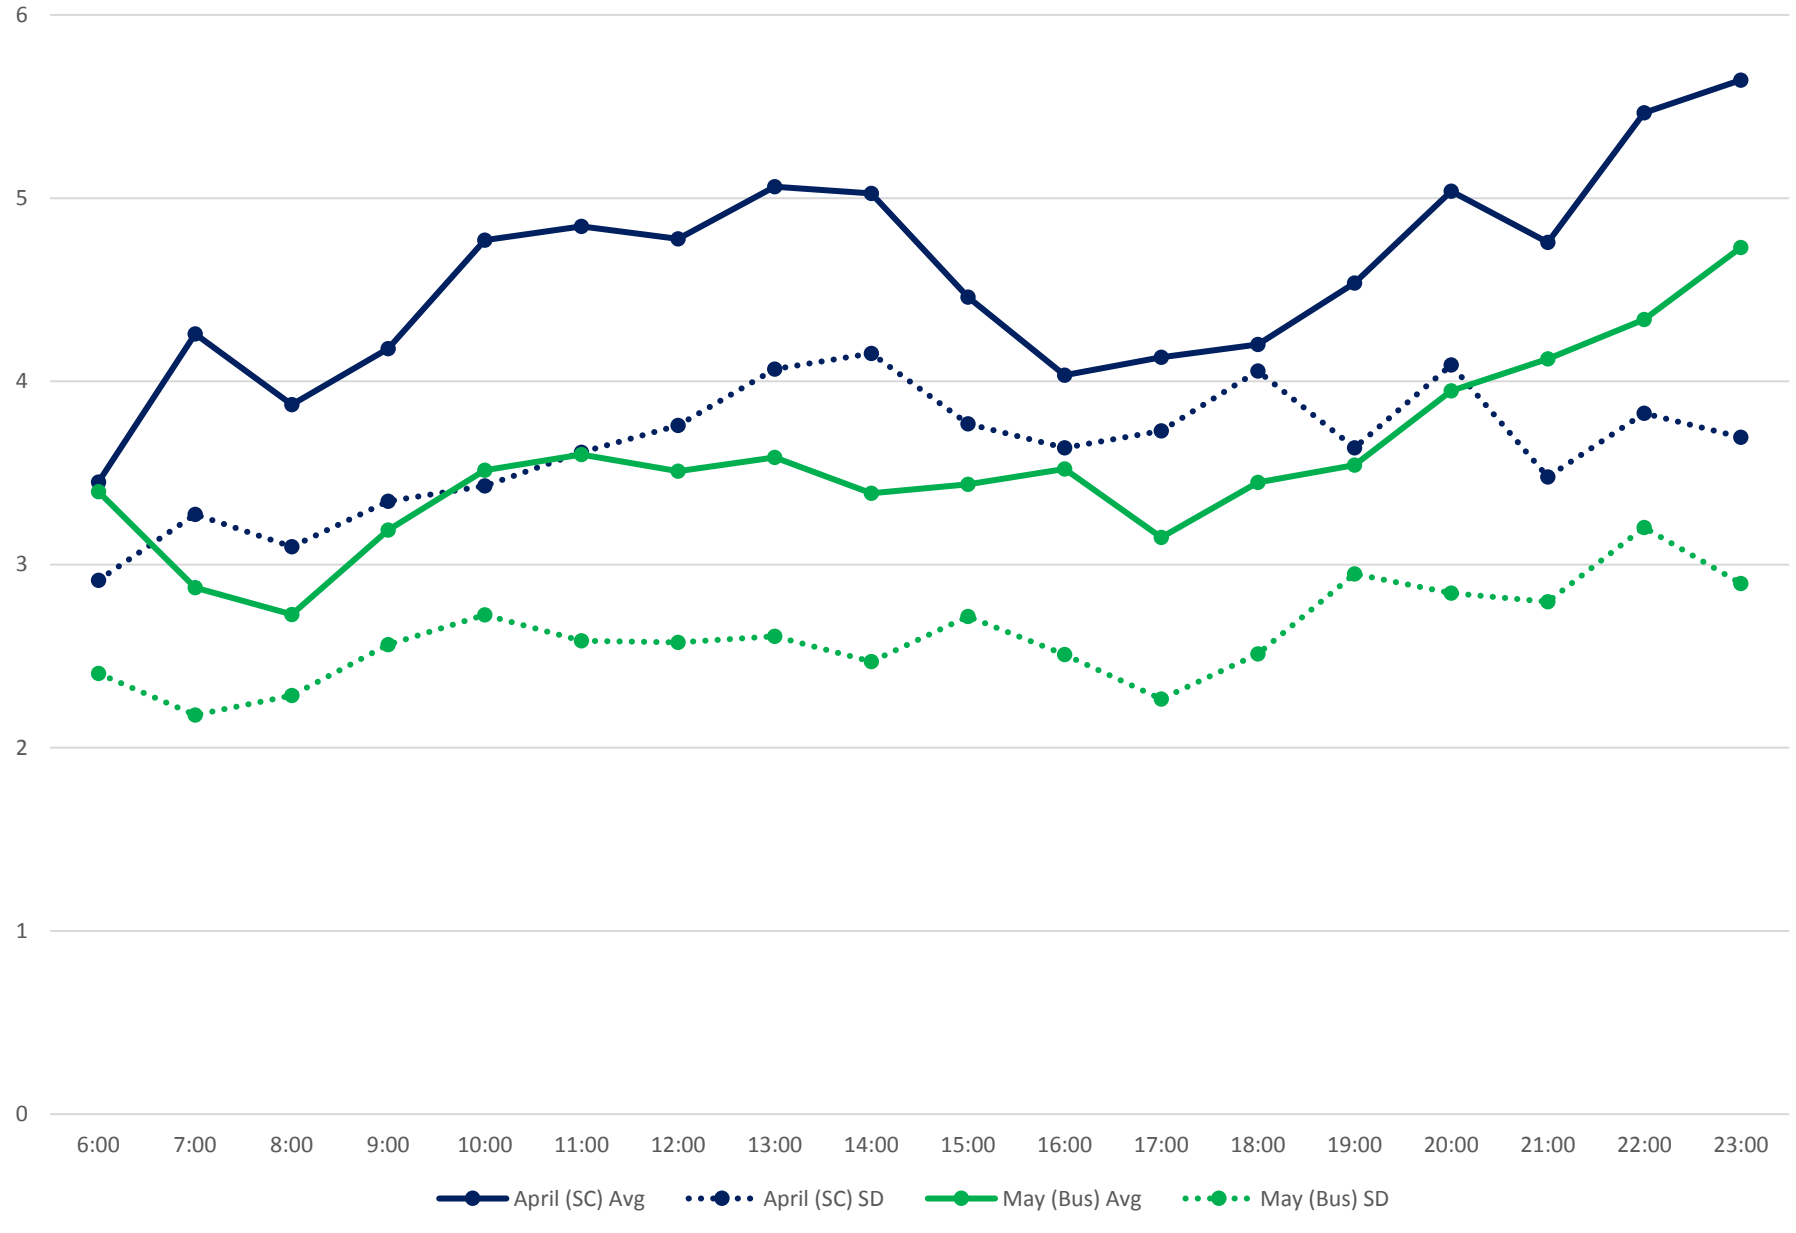

501 Queen Headways at Ossington Ave. Eastbound April/May 2017

501 Queen Headways at Dufferin St. Eastbound April/May 2017

501 Queen Headways at Lansdowne Ave. Eastbound April/May 2017

501 Queen Headways at Roncesvalles Ave. Eastbound April/May 2017

501 Queen Headways at Queensway Humber Eastbound April/May 2017

501 Queen Headways at Lakeshore Humber Eastbound April/May 2017

501 Queen Headways at Royal York Eastbound April/May 2017

501 Queen Headways at Kipling Eastbound April/May 2017

501 Queen Headways at Long Branch Loop Eastbound April/May 2017