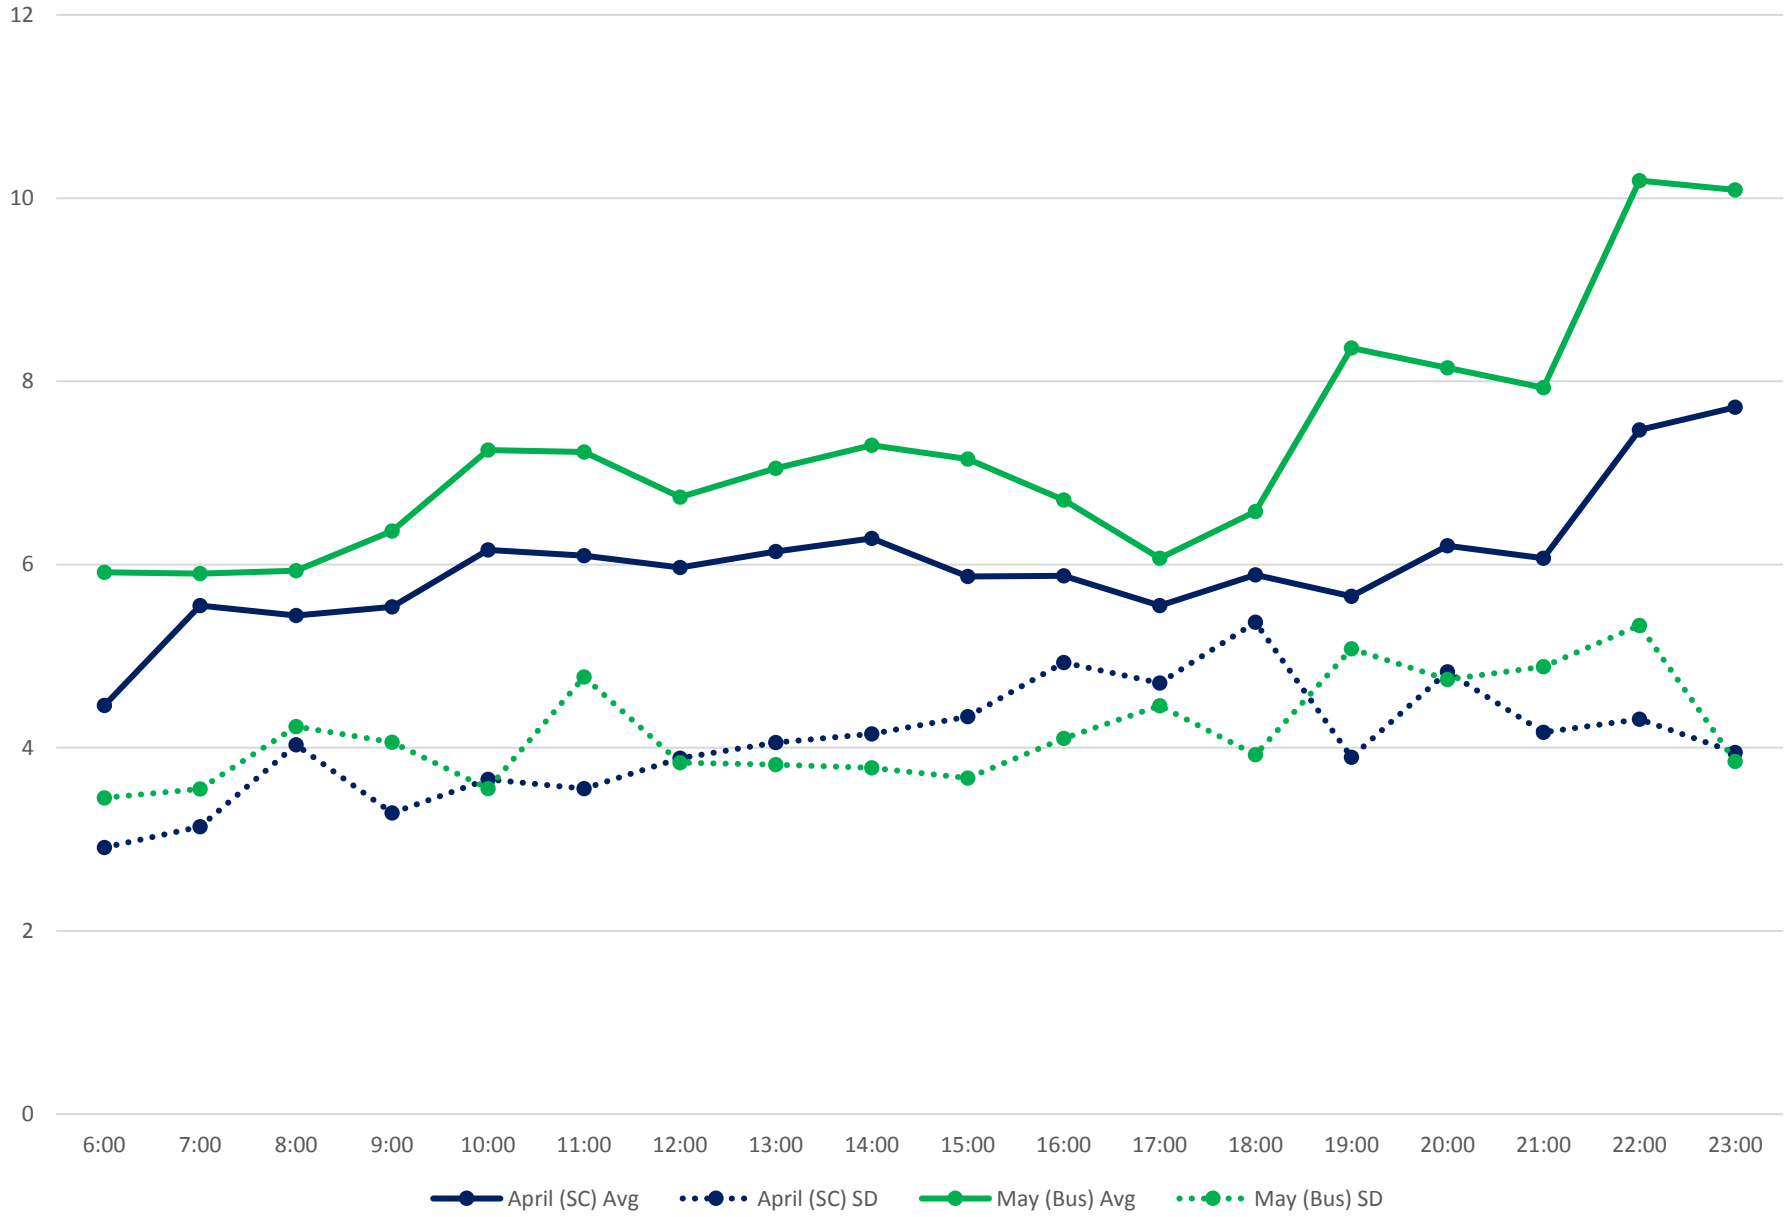

501 Queen Headways at Ossington Ave. Eastbound April/May 2017

501 Queen Headways at Dufferin St. Eastbound April/May 2017

501 Queen Headways at Lansdowne Ave. Eastbound April/May 2017

501 Queen Headways at Roncesvalles Ave. Eastbound April/May 2017

501 Queen Headways at Queensway Humber Eastbound April/May 2017

501 Queen Headways at Lakeshore Humber Eastbound April/May 2017

501 Queen Headways at Royal York Eastbound April/May 2017

501 Queen Headways at Kipling Eastbound April/May 2017

501 Queen Headways at Long Branch Loop Eastbound April/May 2017