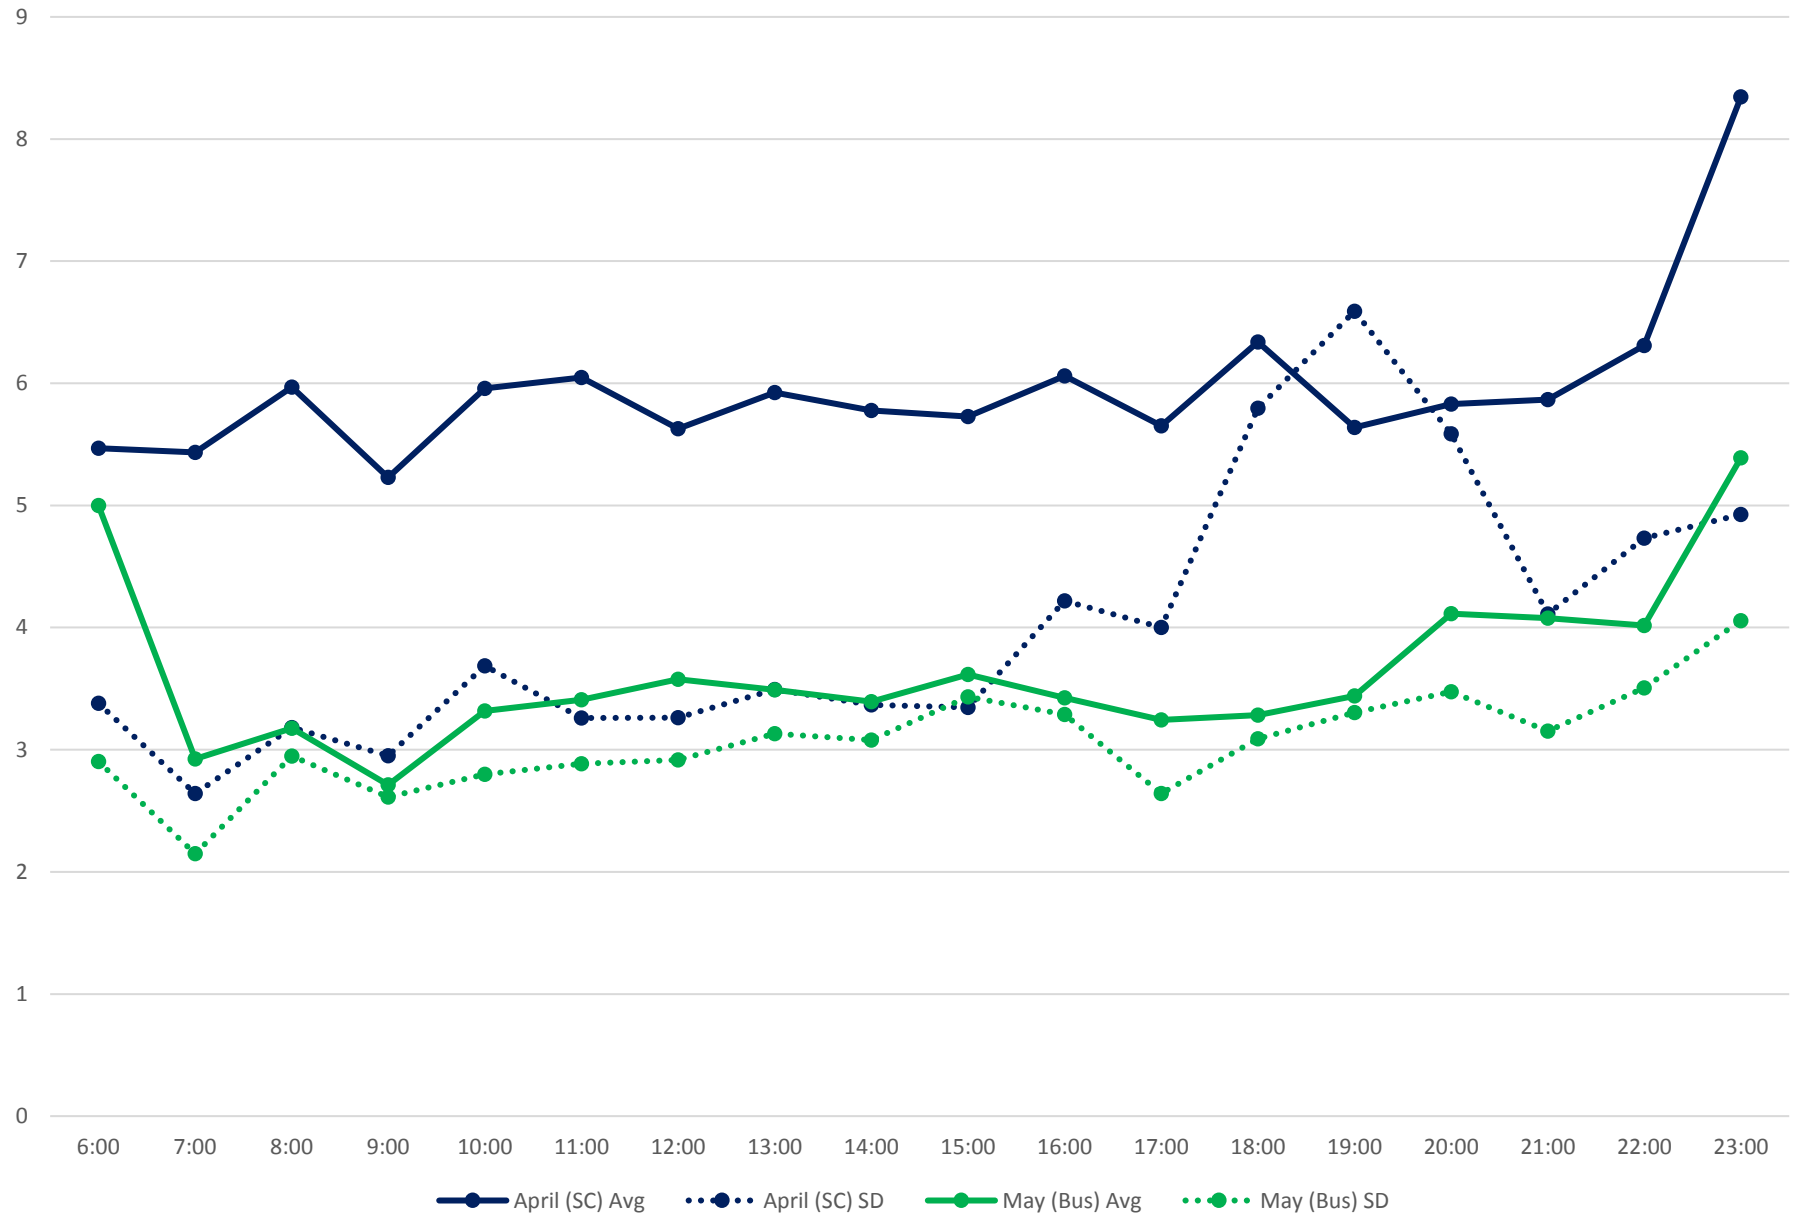

501 Queen Headways at West of Broadview Ave. Eastbound April/May 2017

501 Queen Headways at Parliament St. Eastbound April/May 2017

—●— April (SC) Avg    ···●··· April (SC) SD    —●— May (Bus) Avg    ···●··· May (Bus) SD

501 Queen Headways at Jarvis St. Eastbound April/May 2017

—●— April (SC) Avg    ···●··· April (SC) SD    —●— May (Bus) Avg    ···●··· May (Bus) SD

501 Queen Headways at Yonge St. Eastbound April/May 2017

501 Queen Headways at University Ave. Eastbound April/May 2017

501 Queen Headways at John St. Eastbound April/May 2017

501 Queen Headways at Spadina Ave. Eastbound April/May 2017

501 Queen Headways at Bathurst St. Eastbound April/May 2017

501 Queen Headways at Ossington Ave. Eastbound April/May 2017

501 Queen Headways at Dufferin St. Eastbound April/May 2017

501 Queen Headways at Lansdowne Ave. Eastbound April/May 2017

501 Queen Headways at Roncesvalles Ave. Eastbound April/May 2017