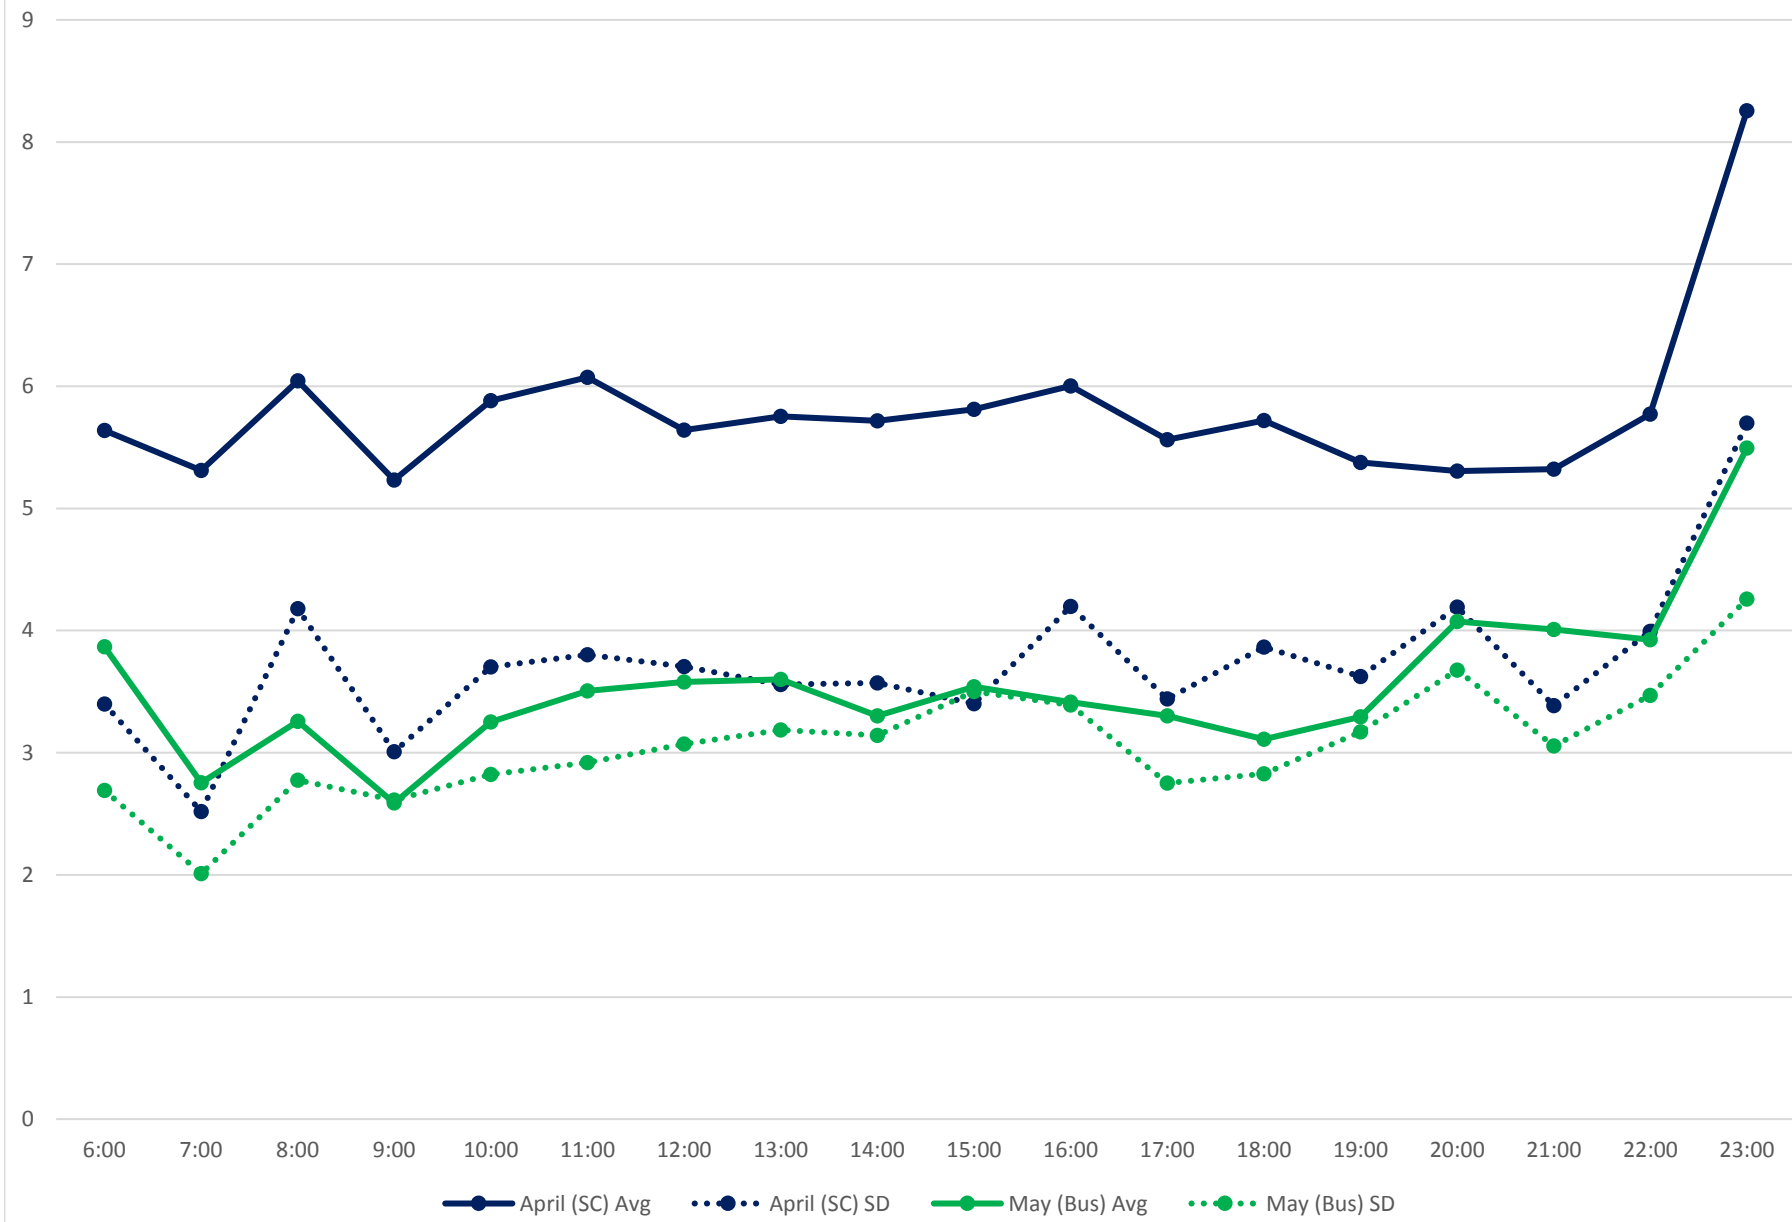

501 Queen Headways at West of Broadview Ave. Eastbound April/May 2017

501 Queen Headways at Parliament St. Eastbound April/May 2017

—●— April (SC) Avg    ···●··· April (SC) SD    —●— May (Bus) Avg    ···●··· May (Bus) SD

501 Queen Headways at Jarvis St. Eastbound April/May 2017

—●— April (SC) Avg    ···●··· April (SC) SD    —●— May (Bus) Avg    ···●··· May (Bus) SD

501 Queen Headways at Yonge St. Eastbound April/May 2017

501 Queen Headways at University Ave. Eastbound April/May 2017

501 Queen Headways at John St. Eastbound April/May 2017

501 Queen Headways at Spadina Ave. Eastbound April/May 2017

501 Queen Headways at Bathurst St. Eastbound April/May 2017

501 Queen Headways at Ossington Ave. Eastbound April/May 2017

501 Queen Headways at Dufferin St. Eastbound April/May 2017

501 Queen Headways at Lansdowne Ave. Eastbound April/May 2017

501 Queen Headways at Roncesvalles Ave. Eastbound April/May 2017