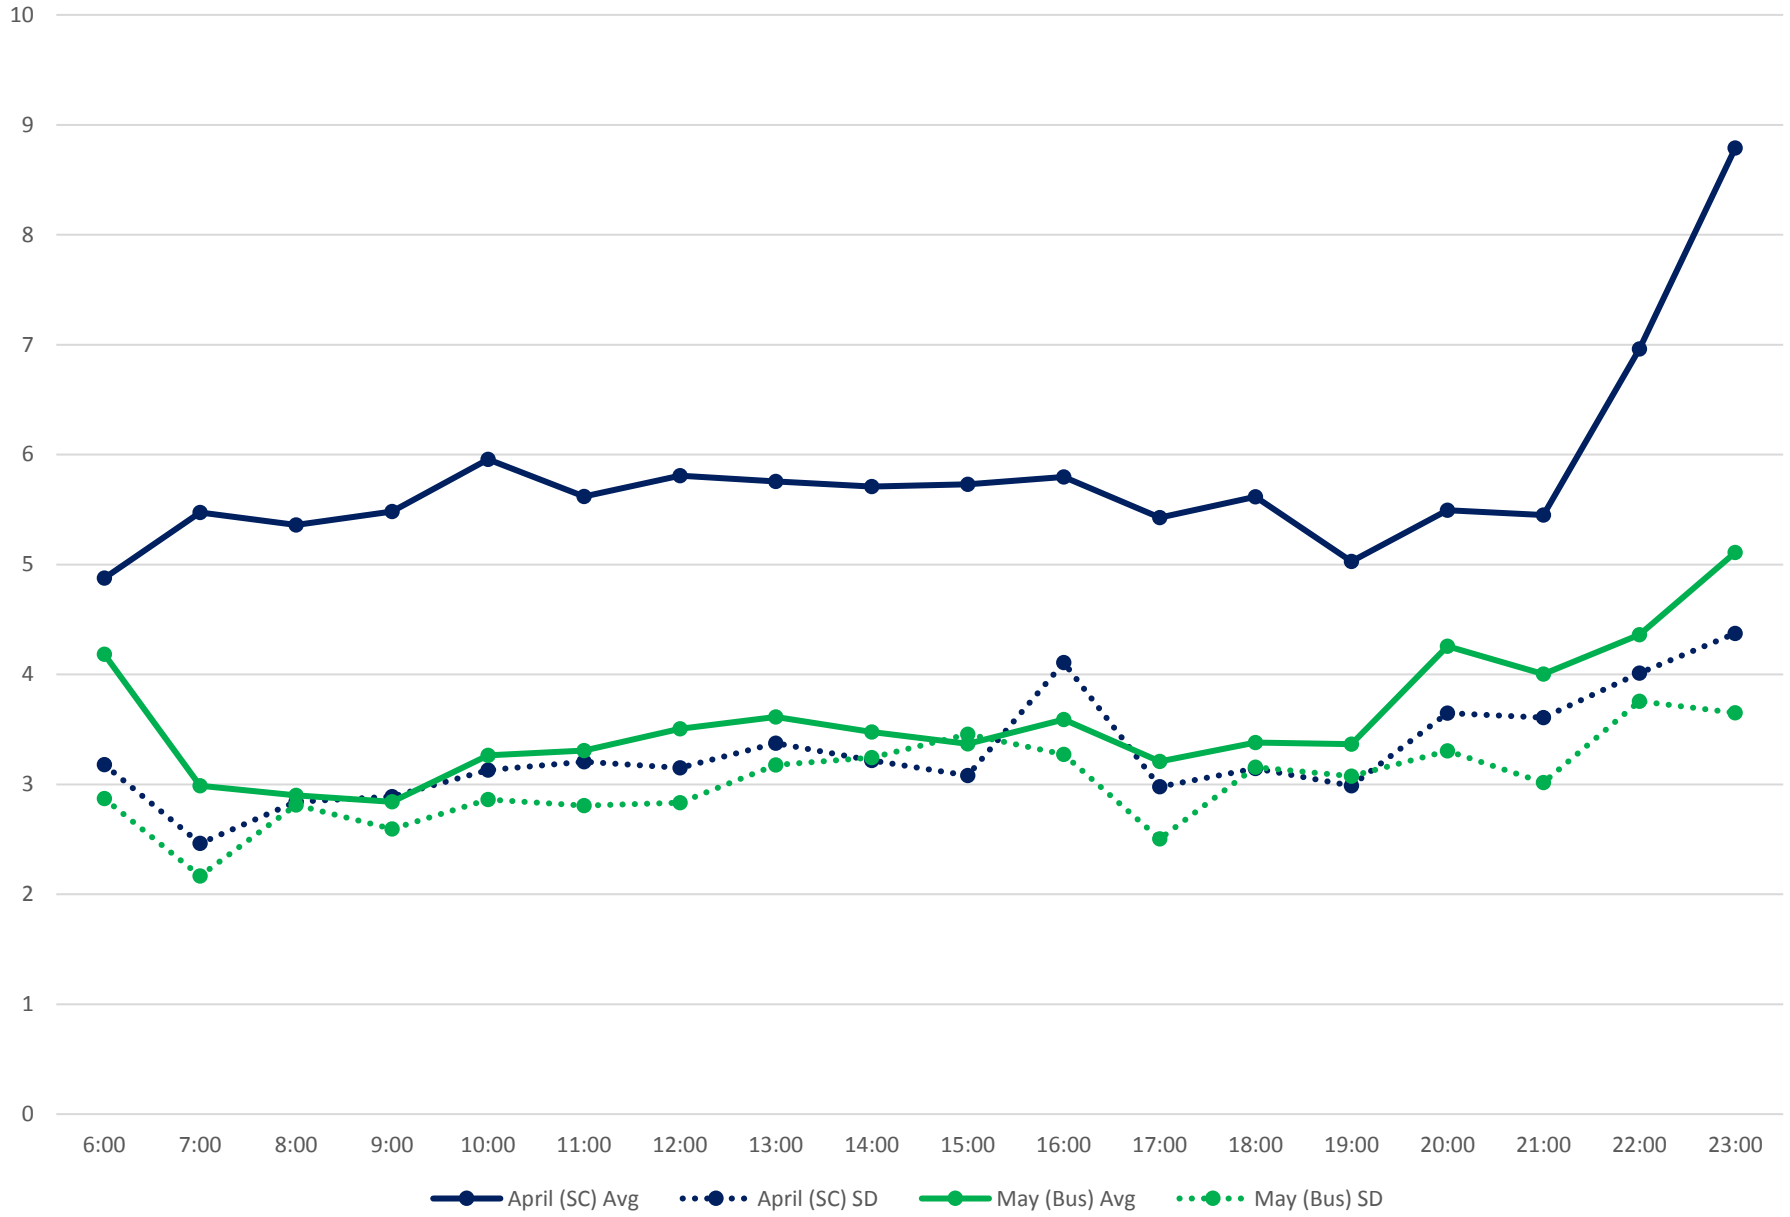

501 Queen Headways at University Ave. Eastbound April/May 2017

501 Queen Headways at John St. Eastbound April/May 2017

501 Queen Headways at Spadina Ave. Eastbound April/May 2017

501 Queen Headways at Bathurst St. Eastbound April/May 2017

501 Queen Headways at Ossington Ave. Eastbound April/May 2017

501 Queen Headways at Dufferin St. Eastbound April/May 2017

501 Queen Headways at Lansdowne Ave. Eastbound April/May 2017

501 Queen Headways at Roncesvalles Ave. Eastbound April/May 2017

501 Queen Headways at Queensway Humber Eastbound April/May 2017

501 Queen Headways at Lakeshore Humber Eastbound April/May 2017

501 Queen Headways at Royal York Eastbound April/May 2017

501 Queen Headways at Kipling Eastbound April/May 2017

501 Queen Headways at Long Branch Loop Eastbound April/May 2017