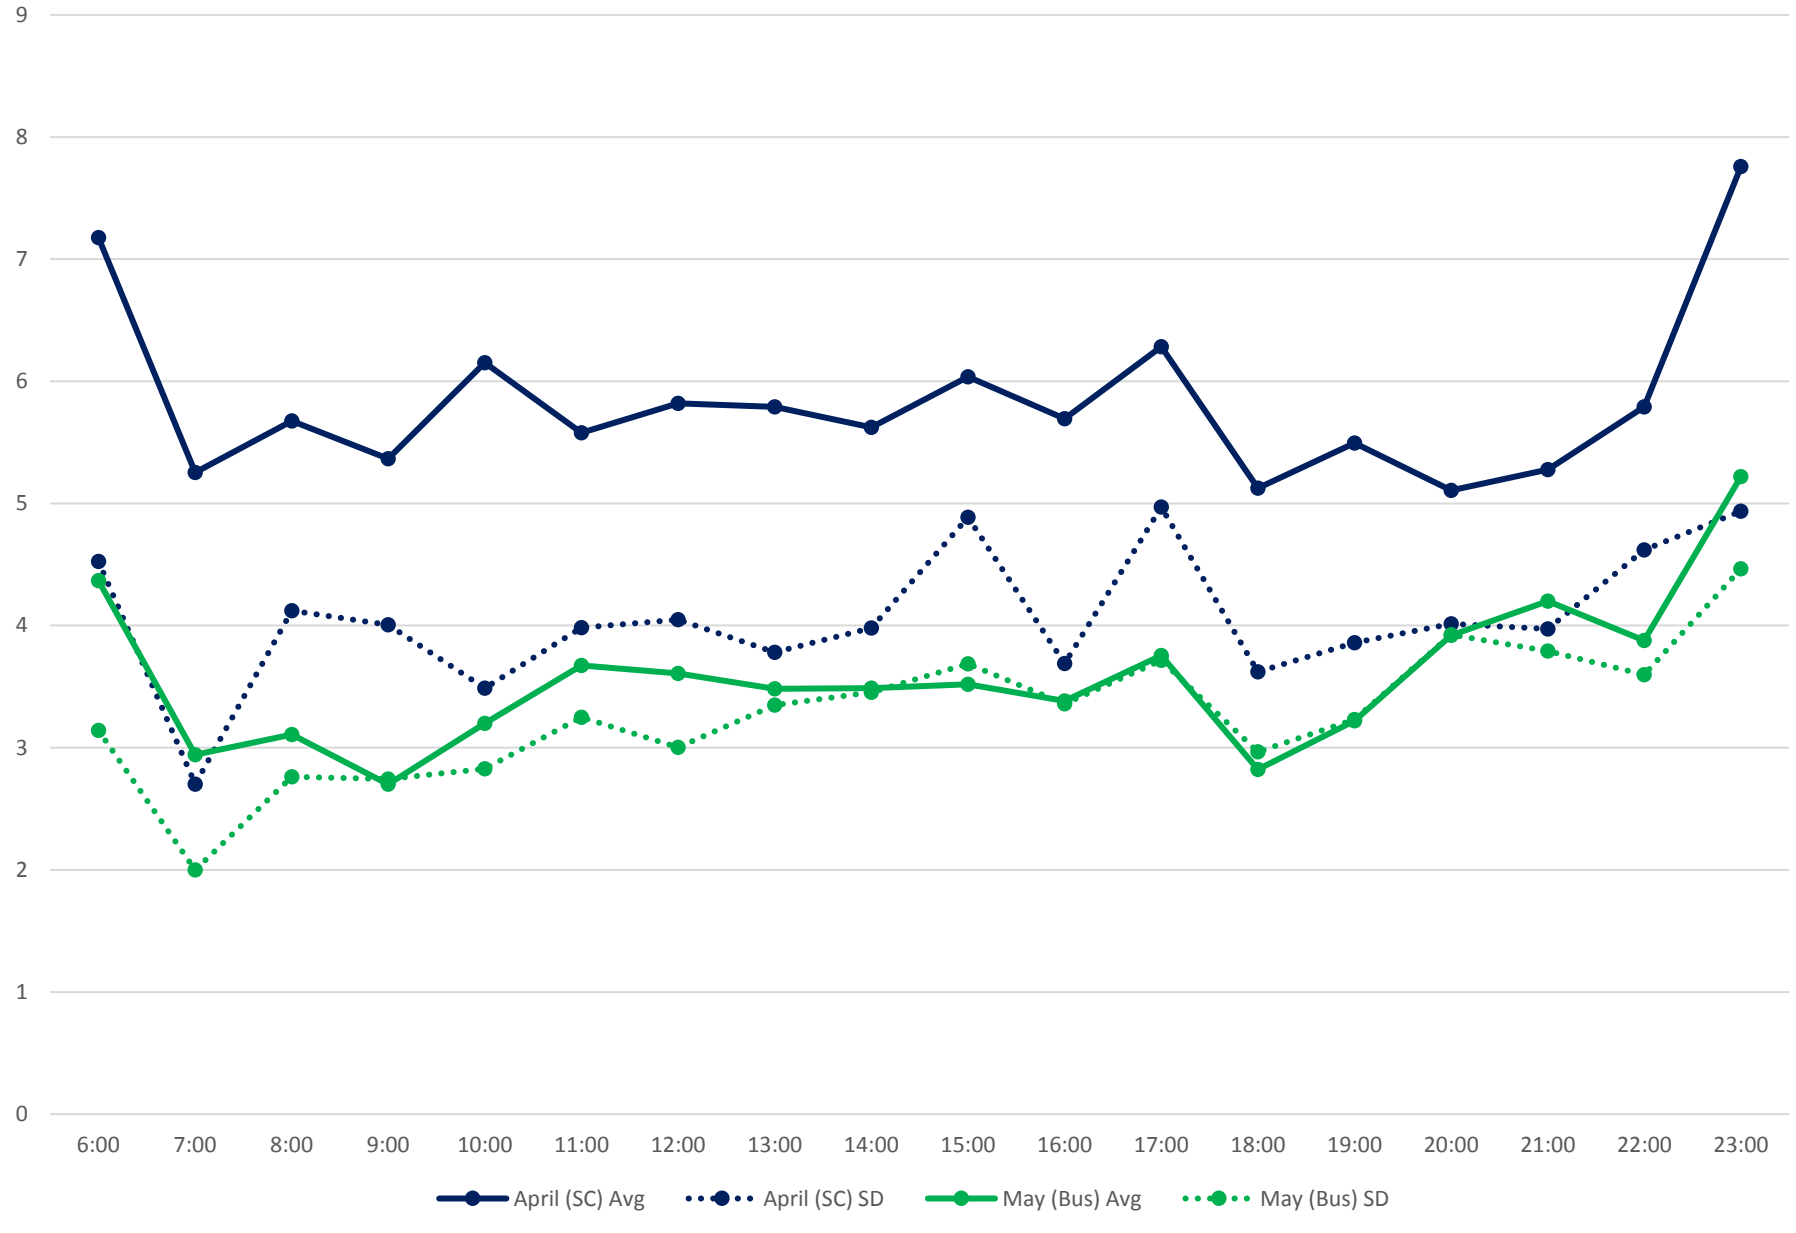

501 Queen Headways at Silver Birch Ave. Eastbound April/May 2017

501 Queen Headways at Woodbine Ave. Eastbound April/May 2017

501 Queen Headways at East of Coxwell Ave. Eastbound April/May 2017

501 Queen Headways at Greenwood Ave. Eastbound April/May 2017

501 Queen Headways at West of Broadview Ave. Eastbound April/May 2017

501 Queen Headways at Parliament St. Eastbound April/May 2017

—●— April (SC) Avg    ···●··· April (SC) SD    —●— May (Bus) Avg    ···●··· May (Bus) SD