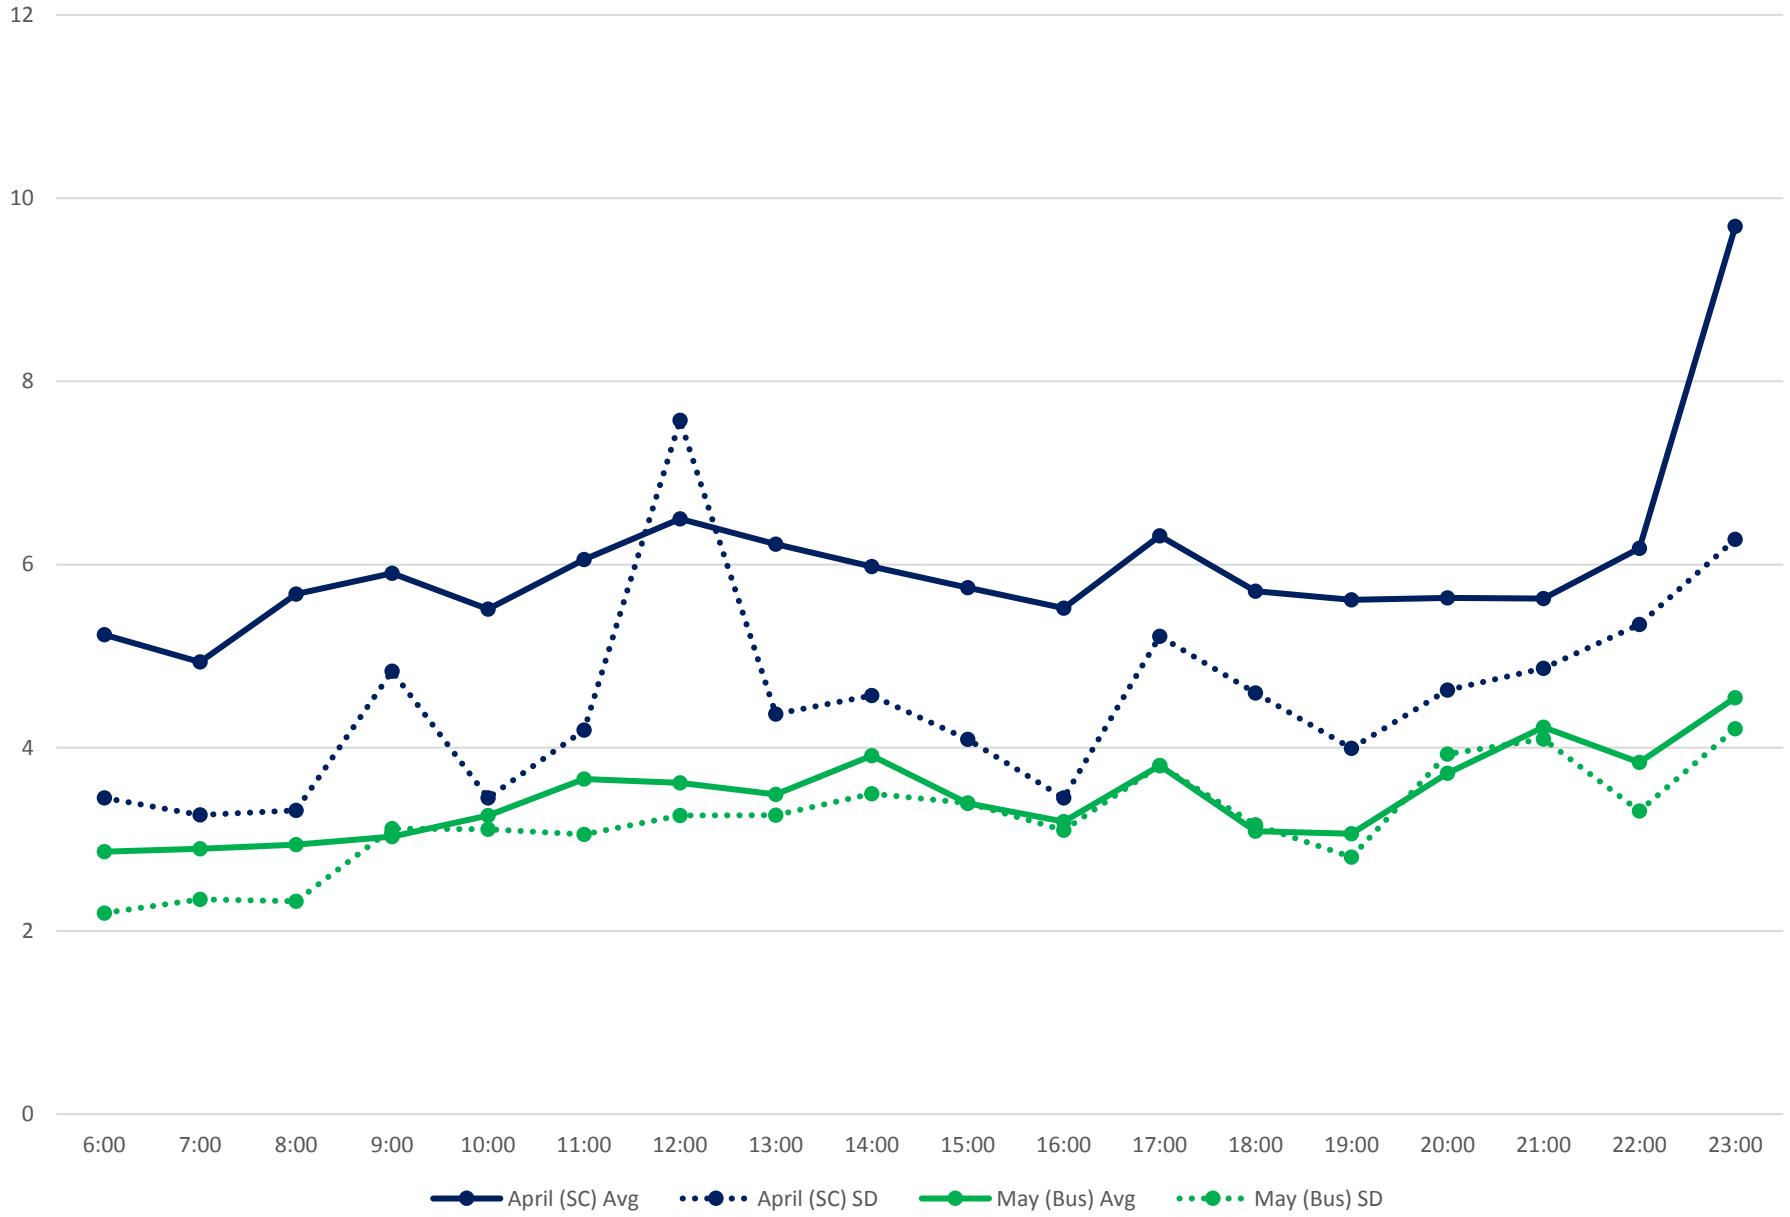

501 Queen Headways at Silver Birch Ave. Eastbound April/May 2017

501 Queen Headways at Woodbine Ave. Eastbound April/May 2017

501 Queen Headways at East of Coxwell Ave. Eastbound April/May 2017

501 Queen Headways at Greenwood Ave. Eastbound April/May 2017

501 Queen Headways at West of Broadview Ave. Eastbound April/May 2017

501 Queen Headways at Parliament St. Eastbound April/May 2017

—●— April (SC) Avg    ···●··· April (SC) SD    —●— May (Bus) Avg    ···●··· May (Bus) SD

501 Queen Headways at Ossington Ave. Eastbound April/May 2017

501 Queen Headways at Dufferin St. Eastbound April/May 2017

501 Queen Headways at Lansdowne Ave. Eastbound April/May 2017

501 Queen Headways at Roncesvalles Ave. Eastbound April/May 2017

501 Queen Headways at Long Branch Loop Eastbound April/May 2017