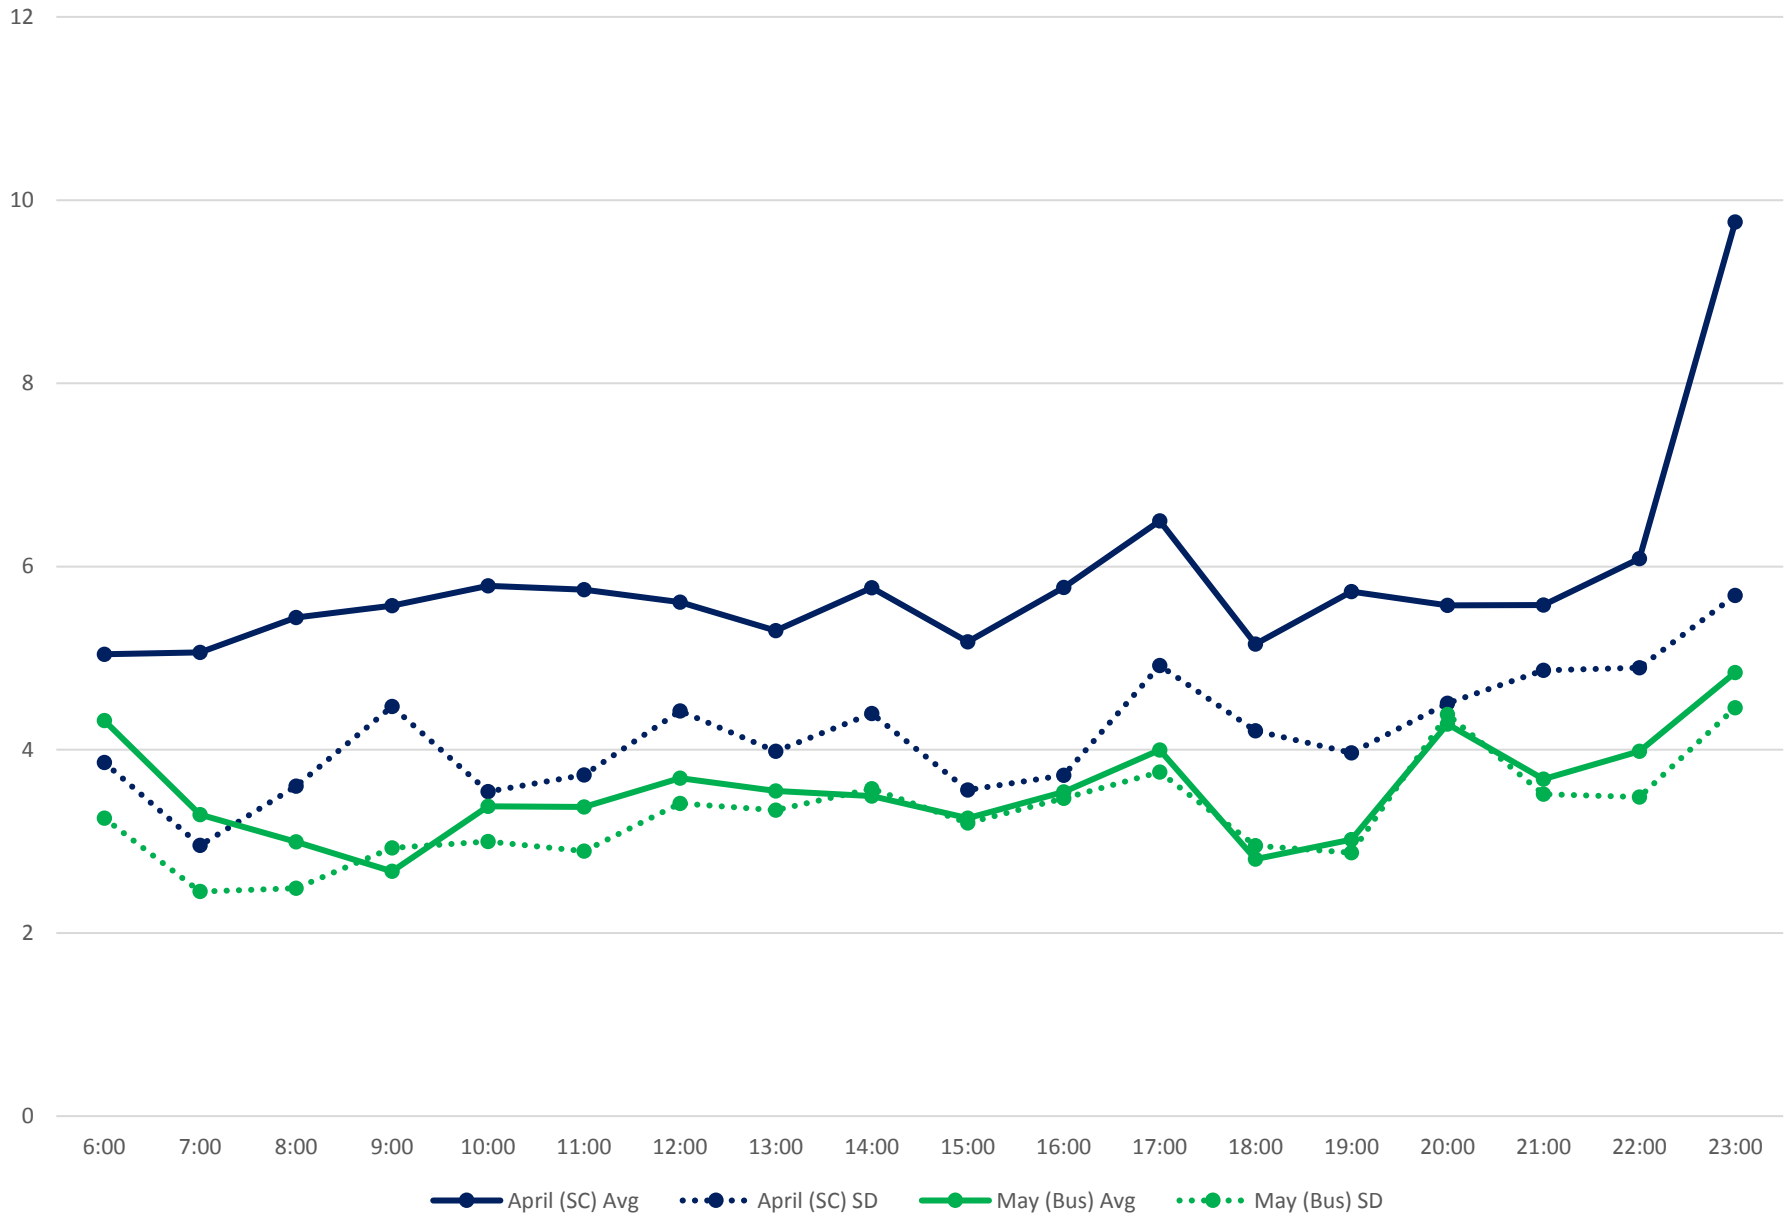

501 Queen Headways at Silver Birch Ave. Eastbound April/May 2017

501 Queen Headways at Woodbine Ave. Eastbound April/May 2017

501 Queen Headways at East of Coxwell Ave. Eastbound April/May 2017

501 Queen Headways at Greenwood Ave. Eastbound April/May 2017

501 Queen Headways at West of Broadview Ave. Eastbound April/May 2017

501 Queen Headways at Parliament St. Eastbound April/May 2017

—●— April (SC) Avg    ···●··· April (SC) SD    —●— May (Bus) Avg    ···●··· May (Bus) SD

501 Queen Headways at Long Branch Loop Eastbound April/May 2017