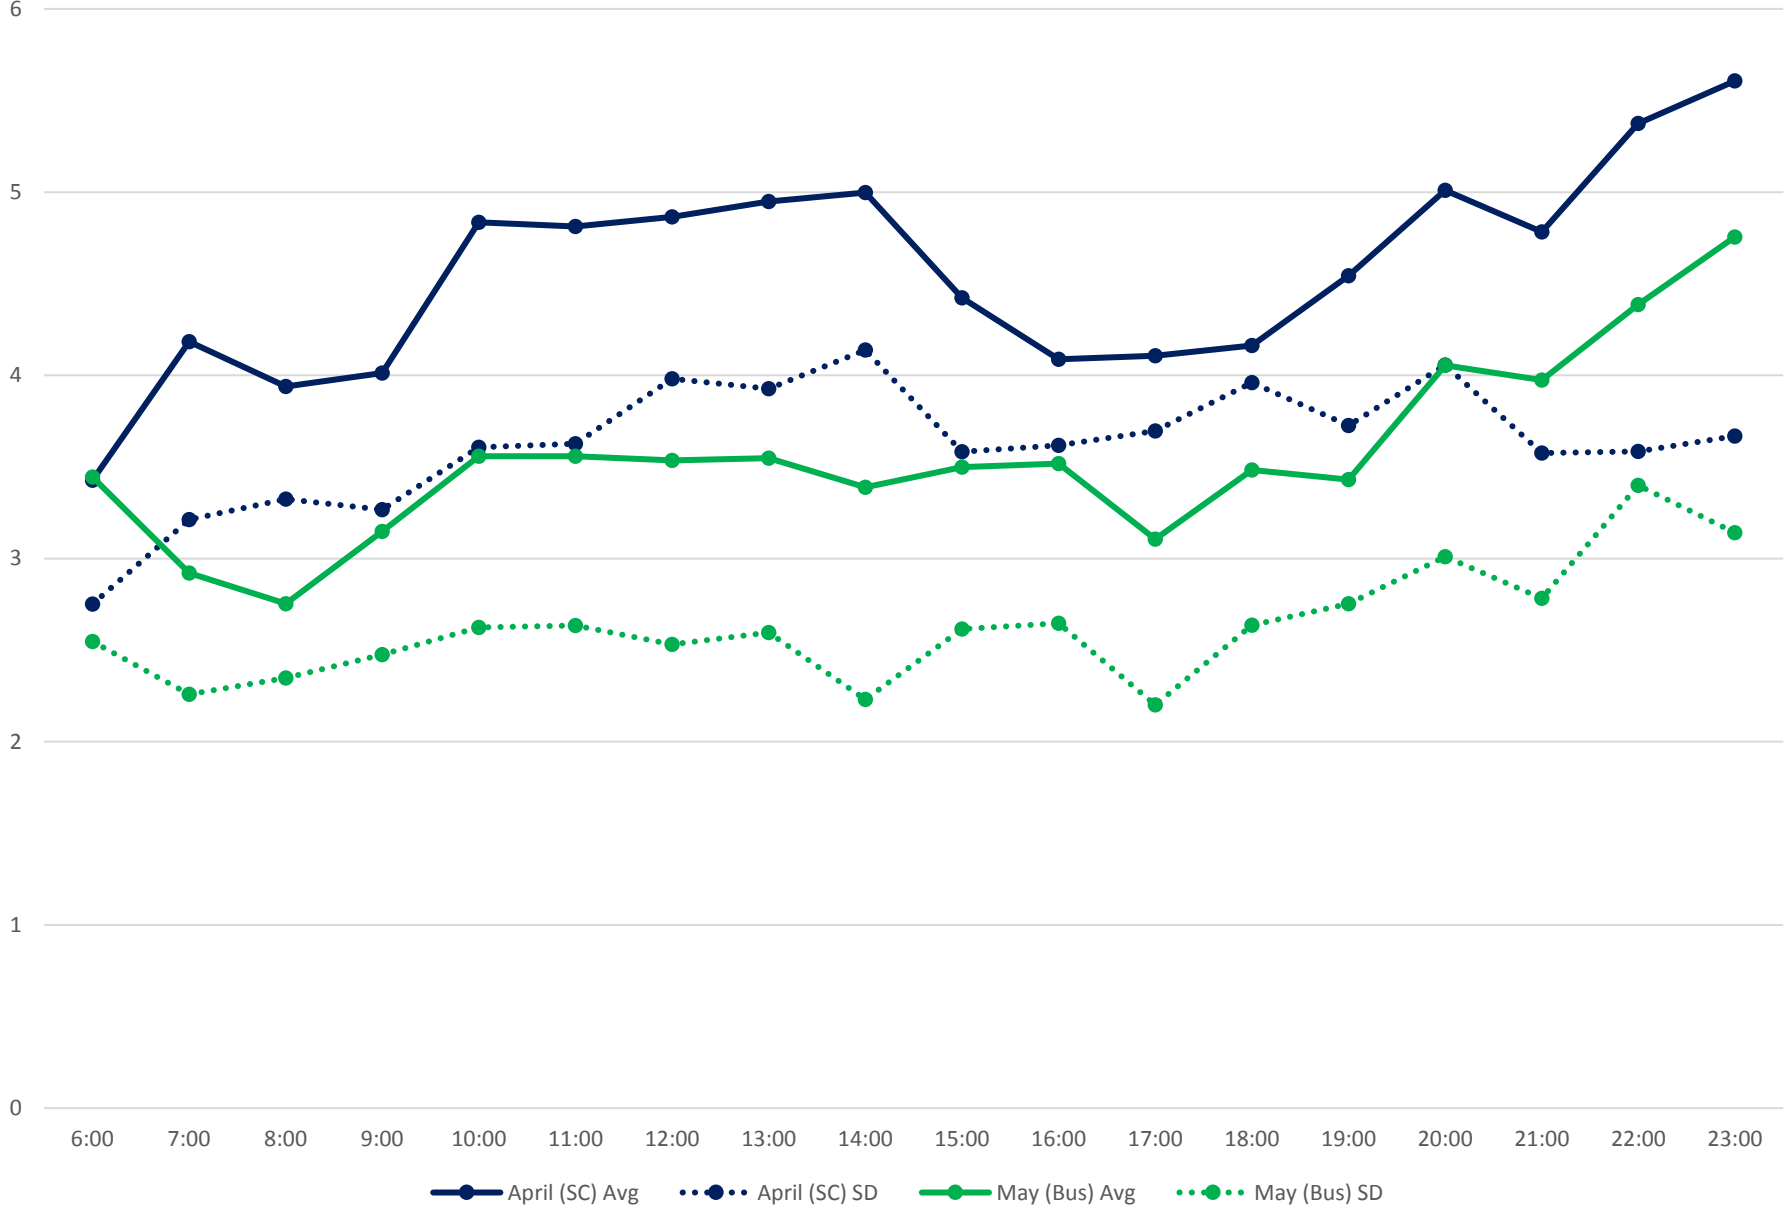

501 Queen Headways at Ossington Ave. Eastbound April/May 2017

501 Queen Headways at Dufferin St. Eastbound April/May 2017

501 Queen Headways at Lansdowne Ave. Eastbound April/May 2017

501 Queen Headways at Roncesvalles Ave. Eastbound April/May 2017

501 Queen Headways at Queensway Humber Eastbound April/May 2017

501 Queen Headways at Lakeshore Humber Eastbound April/May 2017

501 Queen Headways at Royal York Eastbound April/May 2017

501 Queen Headways at Kipling Eastbound April/May 2017

501 Queen Headways at Long Branch Loop Eastbound April/May 2017