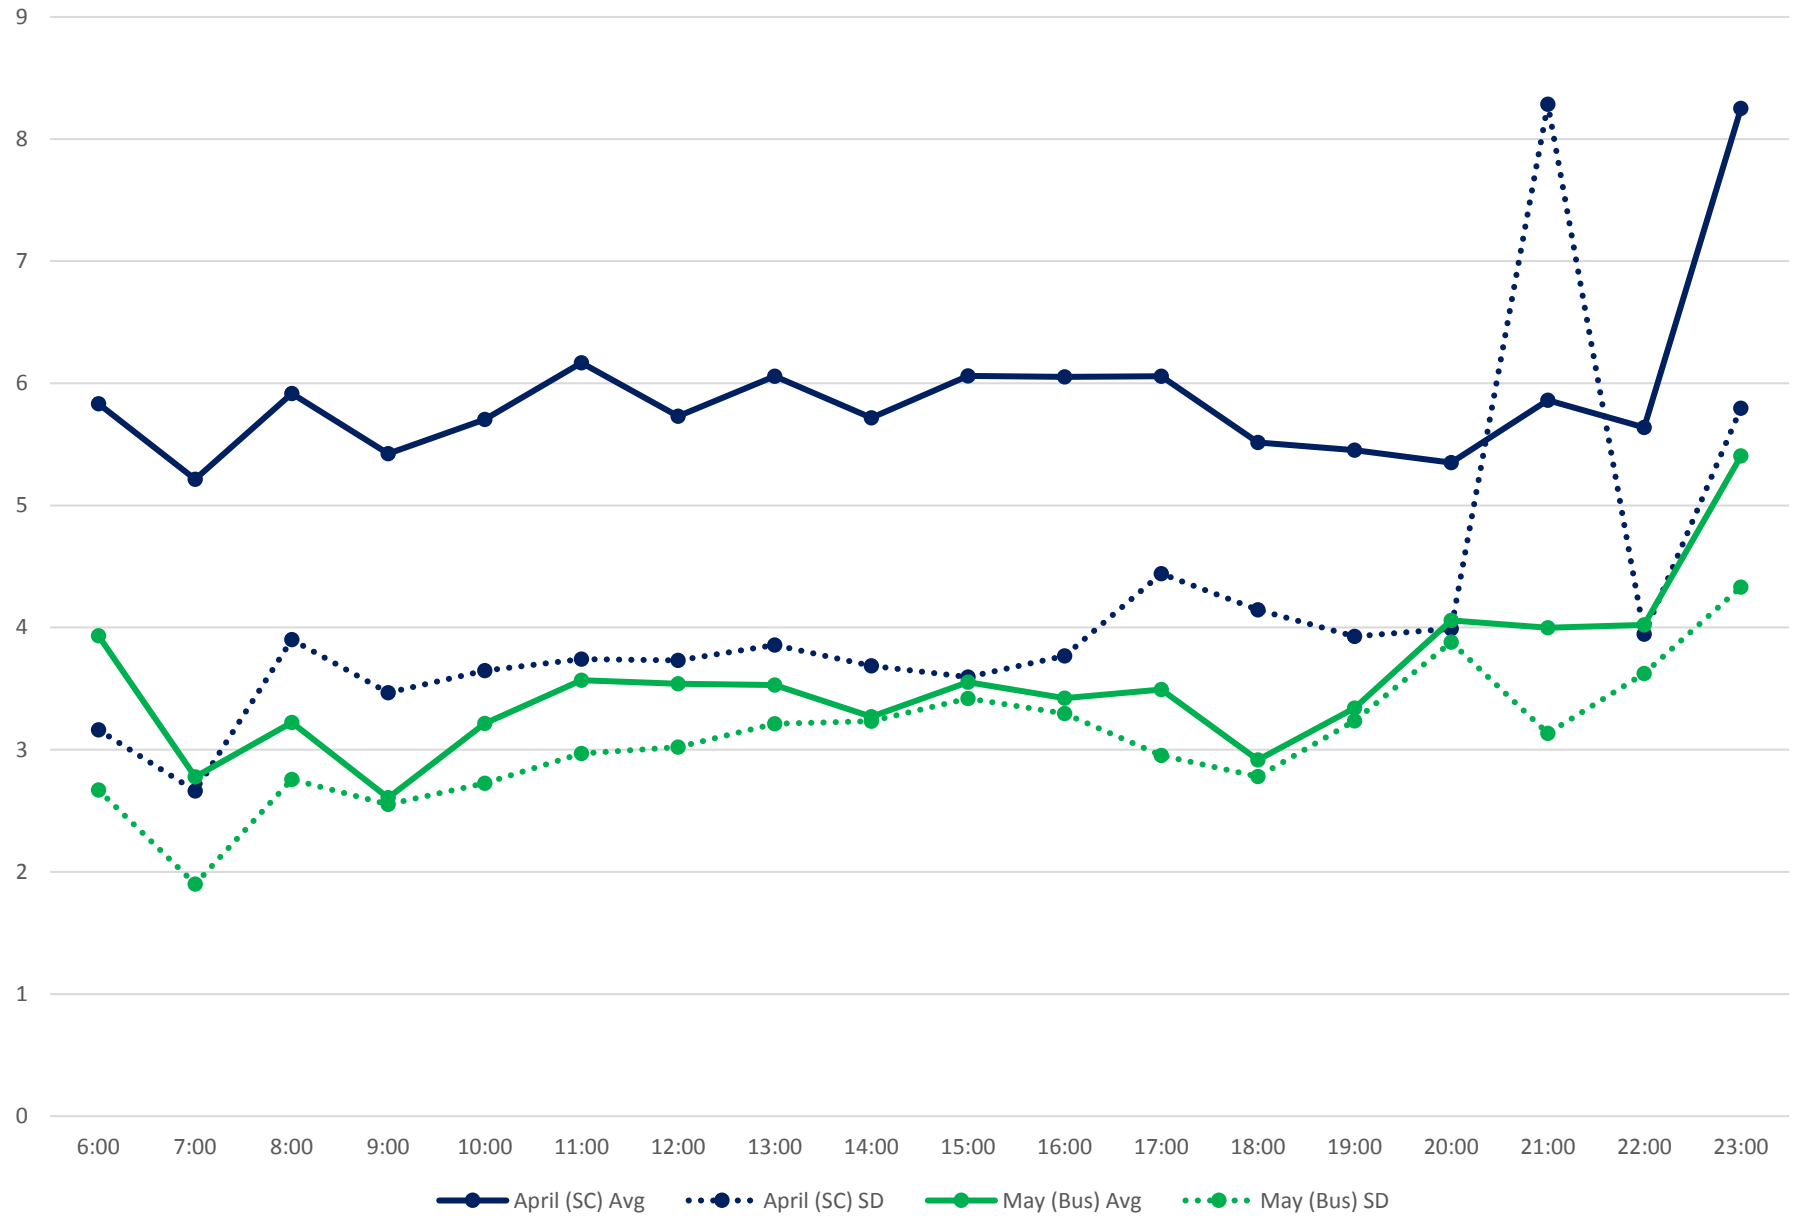

501 Queen Headways at West of Broadview Ave. Eastbound April/May 2017

501 Queen Headways at Parliament St. Eastbound April/May 2017

—●— April (SC) Avg    ···●··· April (SC) SD    —●— May (Bus) Avg    ···●··· May (Bus) SD

501 Queen Headways at Jarvis St. Eastbound April/May 2017

—●— April (SC) Avg    ···●··· April (SC) SD    —●— May (Bus) Avg    ···●··· May (Bus) SD

501 Queen Headways at Yonge St. Eastbound April/May 2017

501 Queen Headways at University Ave. Eastbound April/May 2017

501 Queen Headways at John St. Eastbound April/May 2017

501 Queen Headways at Spadina Ave. Eastbound April/May 2017

501 Queen Headways at Bathurst St. Eastbound April/May 2017

501 Queen Headways at Long Branch Loop Eastbound April/May 2017