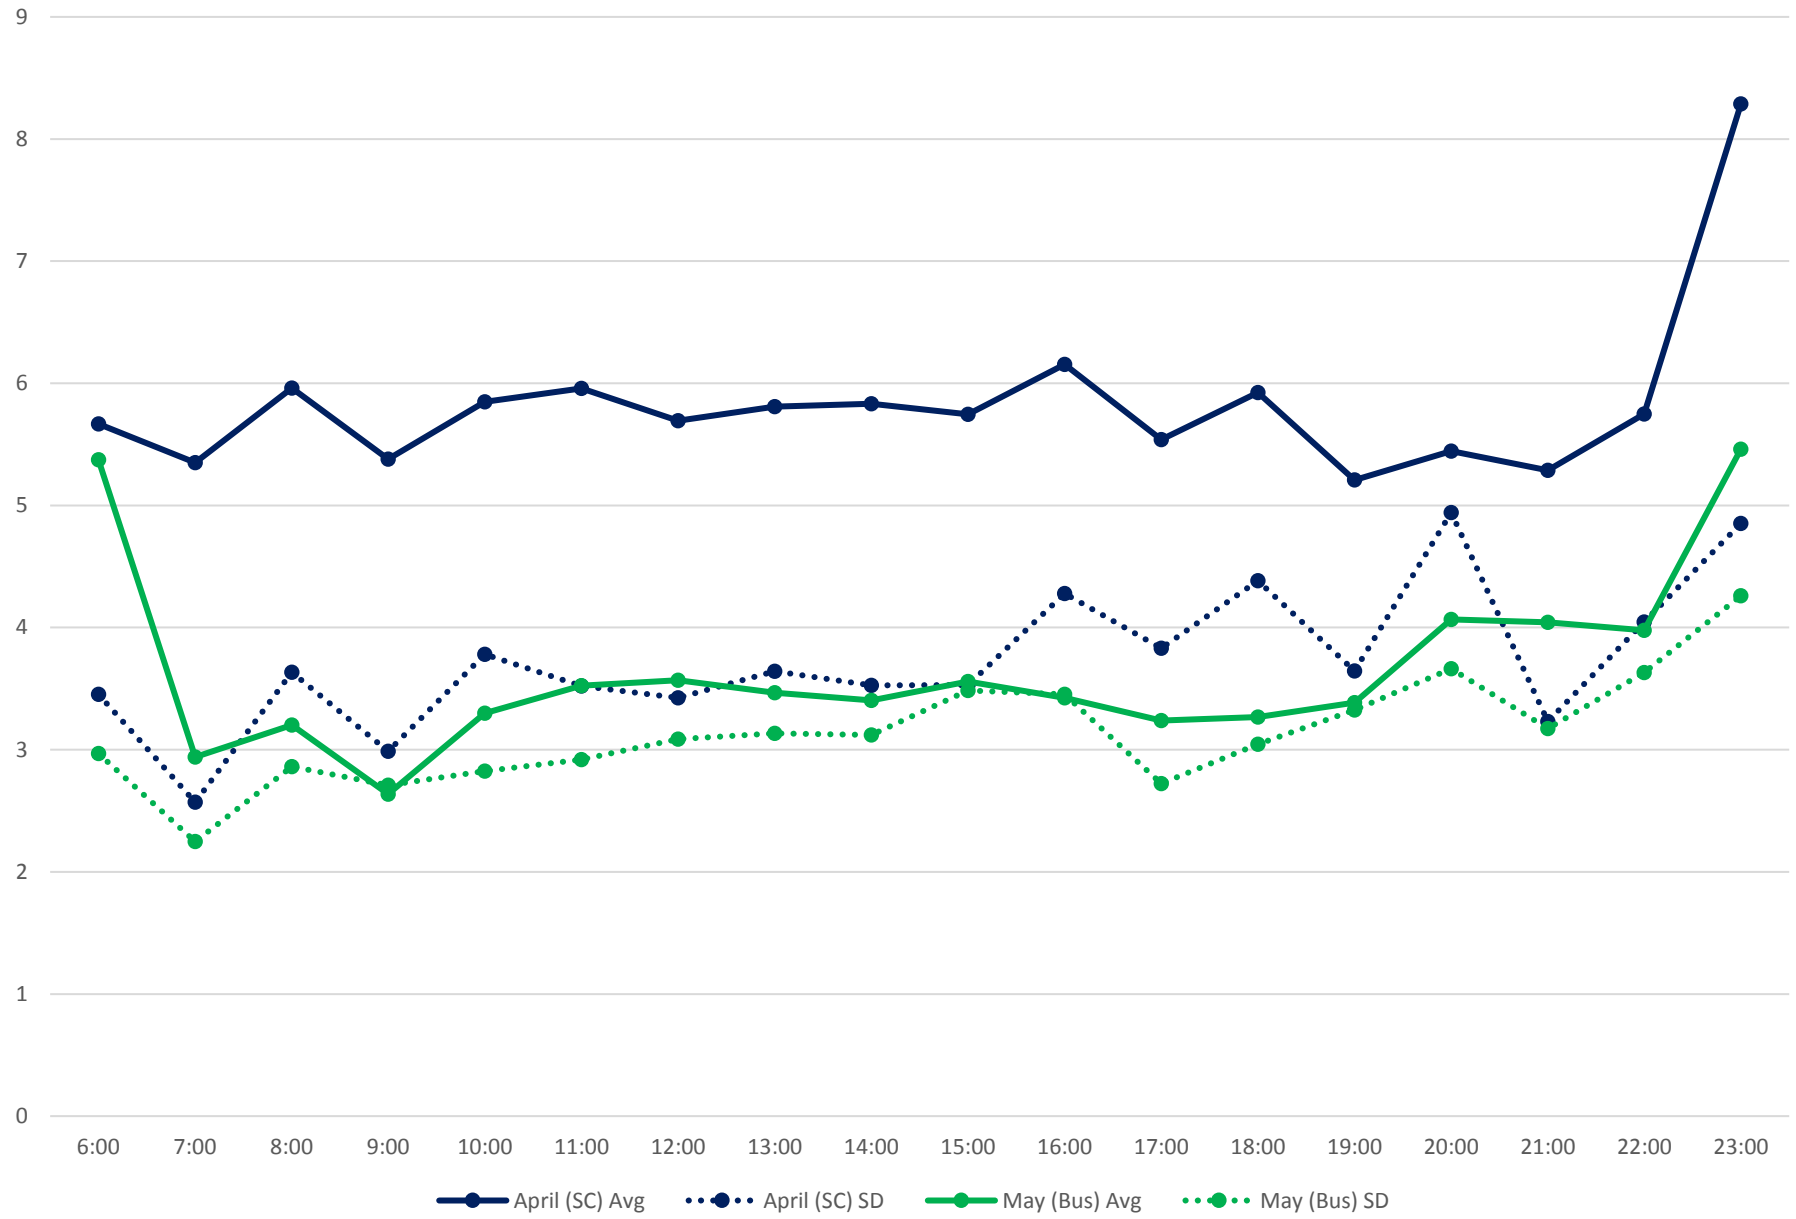

501 Queen Headways at West of Broadview Ave. Eastbound April/May 2017

501 Queen Headways at Parliament St. Eastbound April/May 2017

—●— April (SC) Avg    ···●··· April (SC) SD    —●— May (Bus) Avg    ···●··· May (Bus) SD

501 Queen Headways at Jarvis St. Eastbound April/May 2017

—●— April (SC) Avg    ···●··· April (SC) SD    —●— May (Bus) Avg    ···●··· May (Bus) SD

501 Queen Headways at Yonge St. Eastbound April/May 2017

501 Queen Headways at University Ave. Eastbound April/May 2017

501 Queen Headways at John St. Eastbound April/May 2017

501 Queen Headways at Spadina Ave. Eastbound April/May 2017

501 Queen Headways at Bathurst St. Eastbound April/May 2017

501 Queen Headways at Ossington Ave. Eastbound April/May 2017

501 Queen Headways at Dufferin St. Eastbound April/May 2017

501 Queen Headways at Lansdowne Ave. Eastbound April/May 2017

501 Queen Headways at Roncesvalles Ave. Eastbound April/May 2017