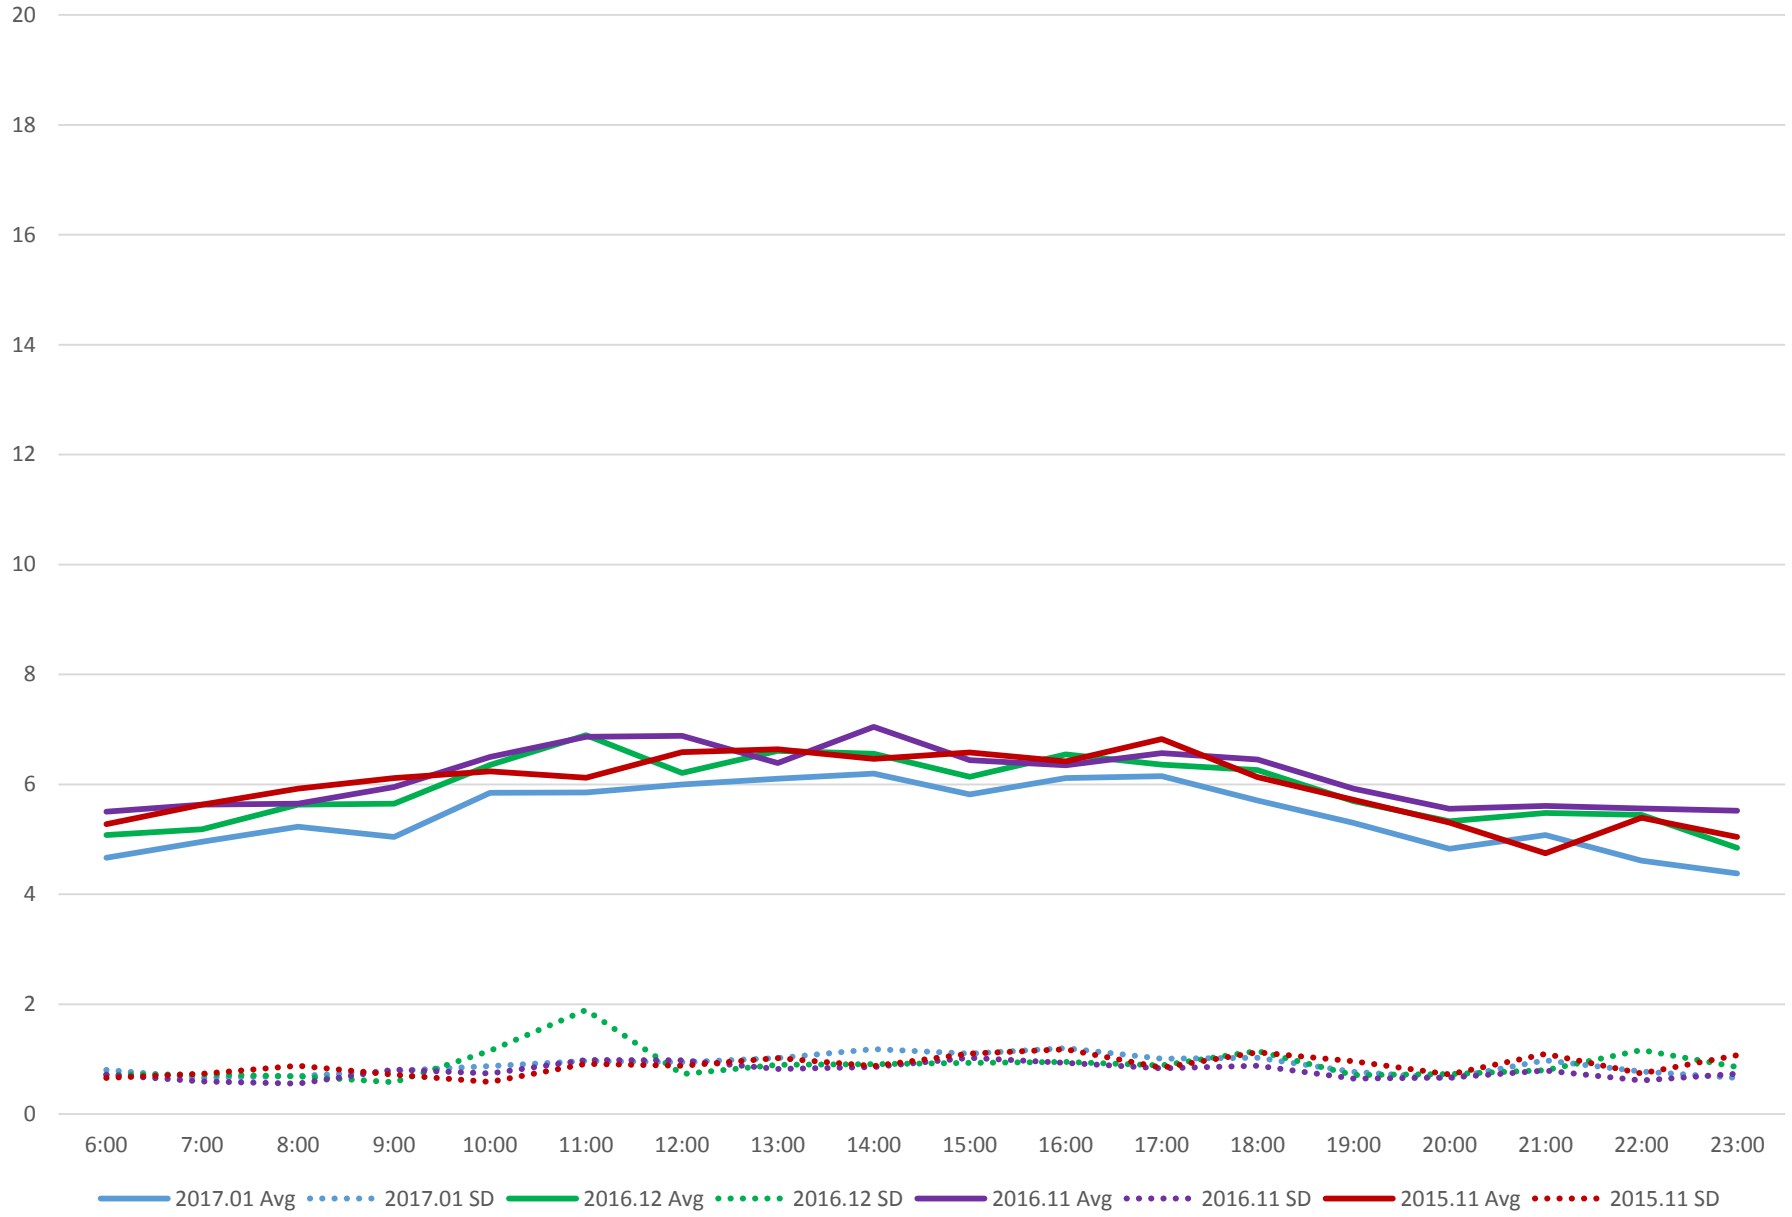

501 Queen Comparative Travel Times Royal York to Legion Road EB Weekdays

501 Queen Comparative Travel Times Royal York to Legion Road EB Saturdays

# 501 Queen Comparative Travel Times Royal York to Legion Road EB Sundays/Holidays

501 Queen Comparative Travel Times Legion Road to Royal York WB Weekdays

501 Queen Comparative Travel Times Legion Road to Royal York WB Saturdays

501 Queen Comparative Travel Times Legion Road to Royal York WB Sundays/Holidays