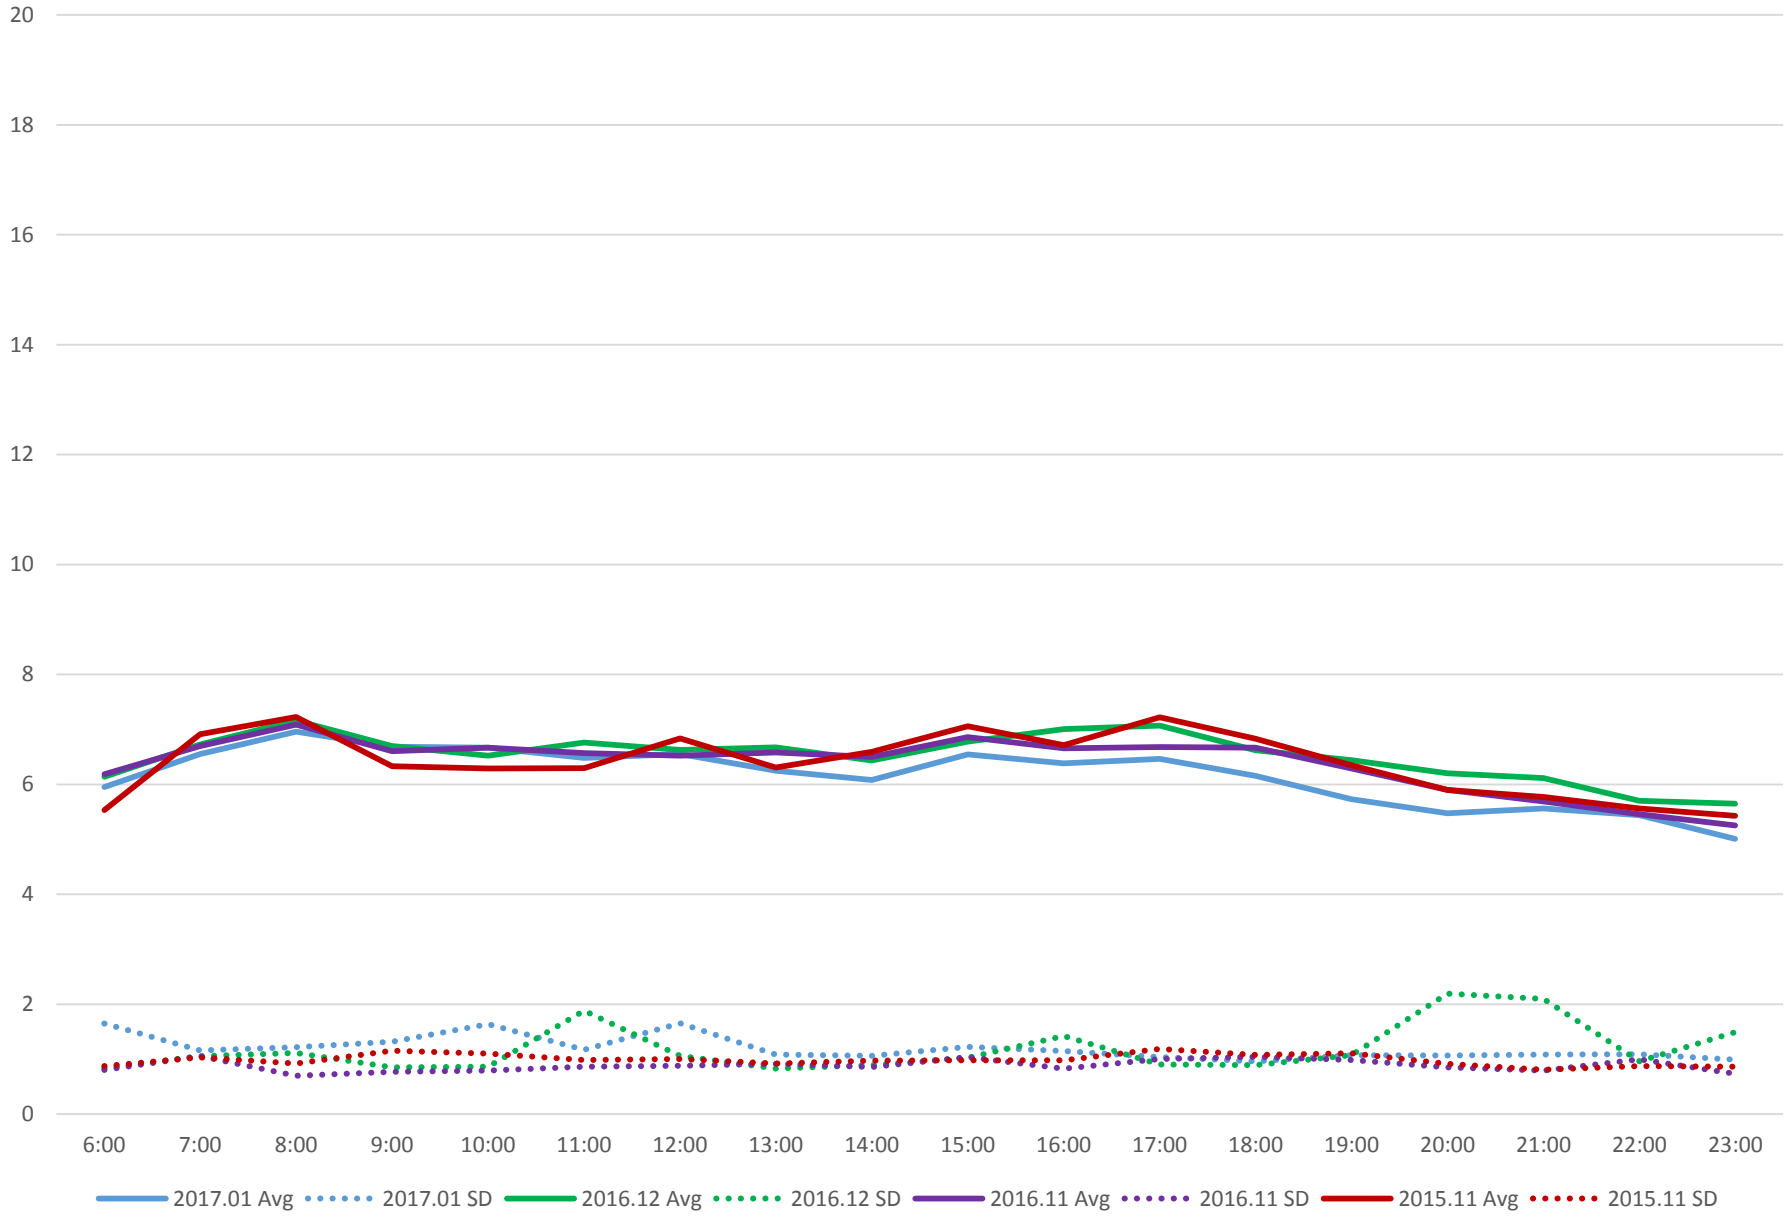

501 Queen Comparative Travel Times Royal York to Legion Road EB Weekdays

501 Queen Comparative Travel Times Royal York to Legion Road EB Saturdays

# 501 Queen Comparative Travel Times Royal York to Legion Road EB Sundays/Holidays

501 Queen Comparative Travel Times Legion Road to Royal York WB Weekdays

501 Queen Comparative Travel Times Legion Road to Royal York WB Saturdays

501 Queen Comparative Travel Times Legion Road to Royal York WB Sundays/Holidays