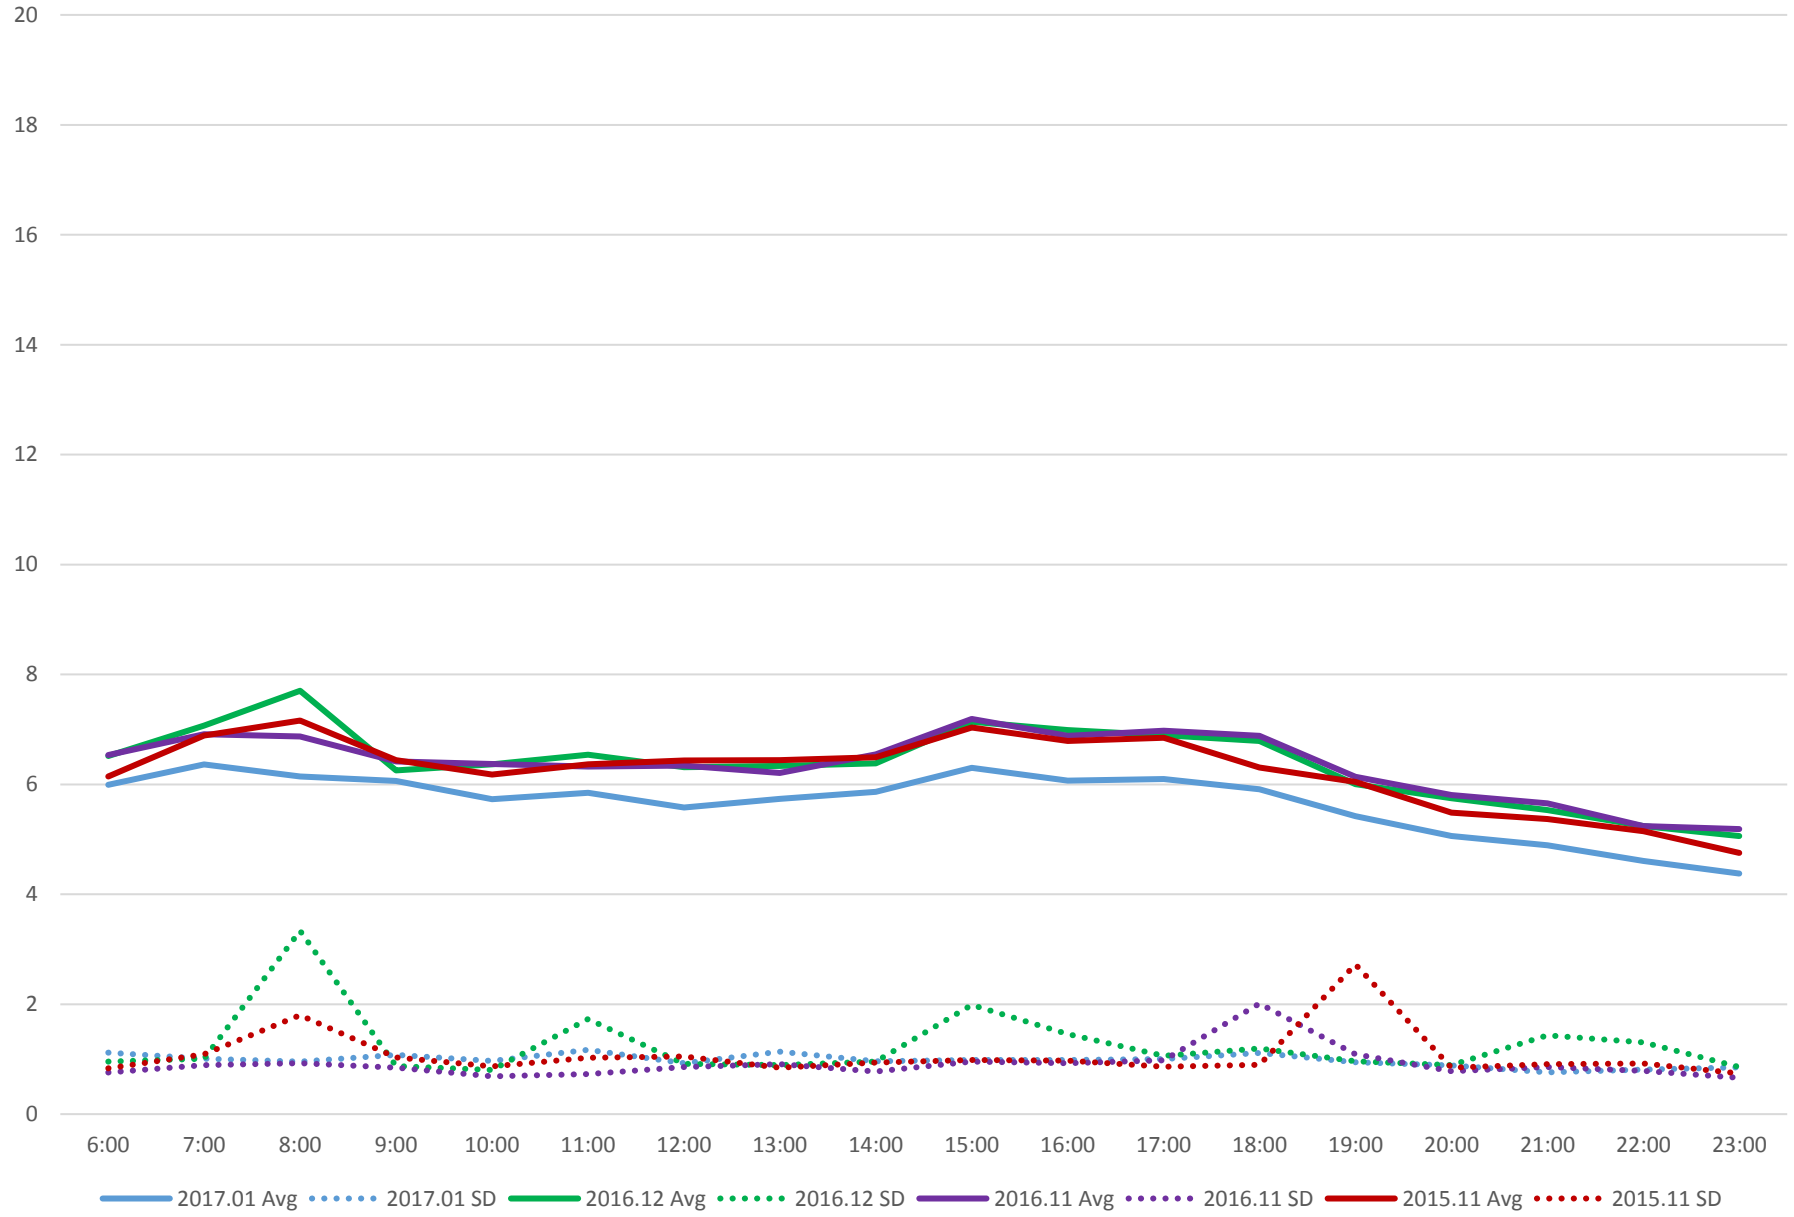

501 Queen Comparative Travel Times Royal York to Legion Road EB Weekdays

501 Queen Comparative Travel Times Royal York to Legion Road EB Saturdays

# 501 Queen Comparative Travel Times Royal York to Legion Road EB Sundays/Holidays

501 Queen Comparative Travel Times Legion Road to Royal York WB Weekdays

501 Queen Comparative Travel Times Legion Road to Royal York WB Saturdays

501 Queen Comparative Travel Times Legion Road to Royal York WB Sundays/Holidays