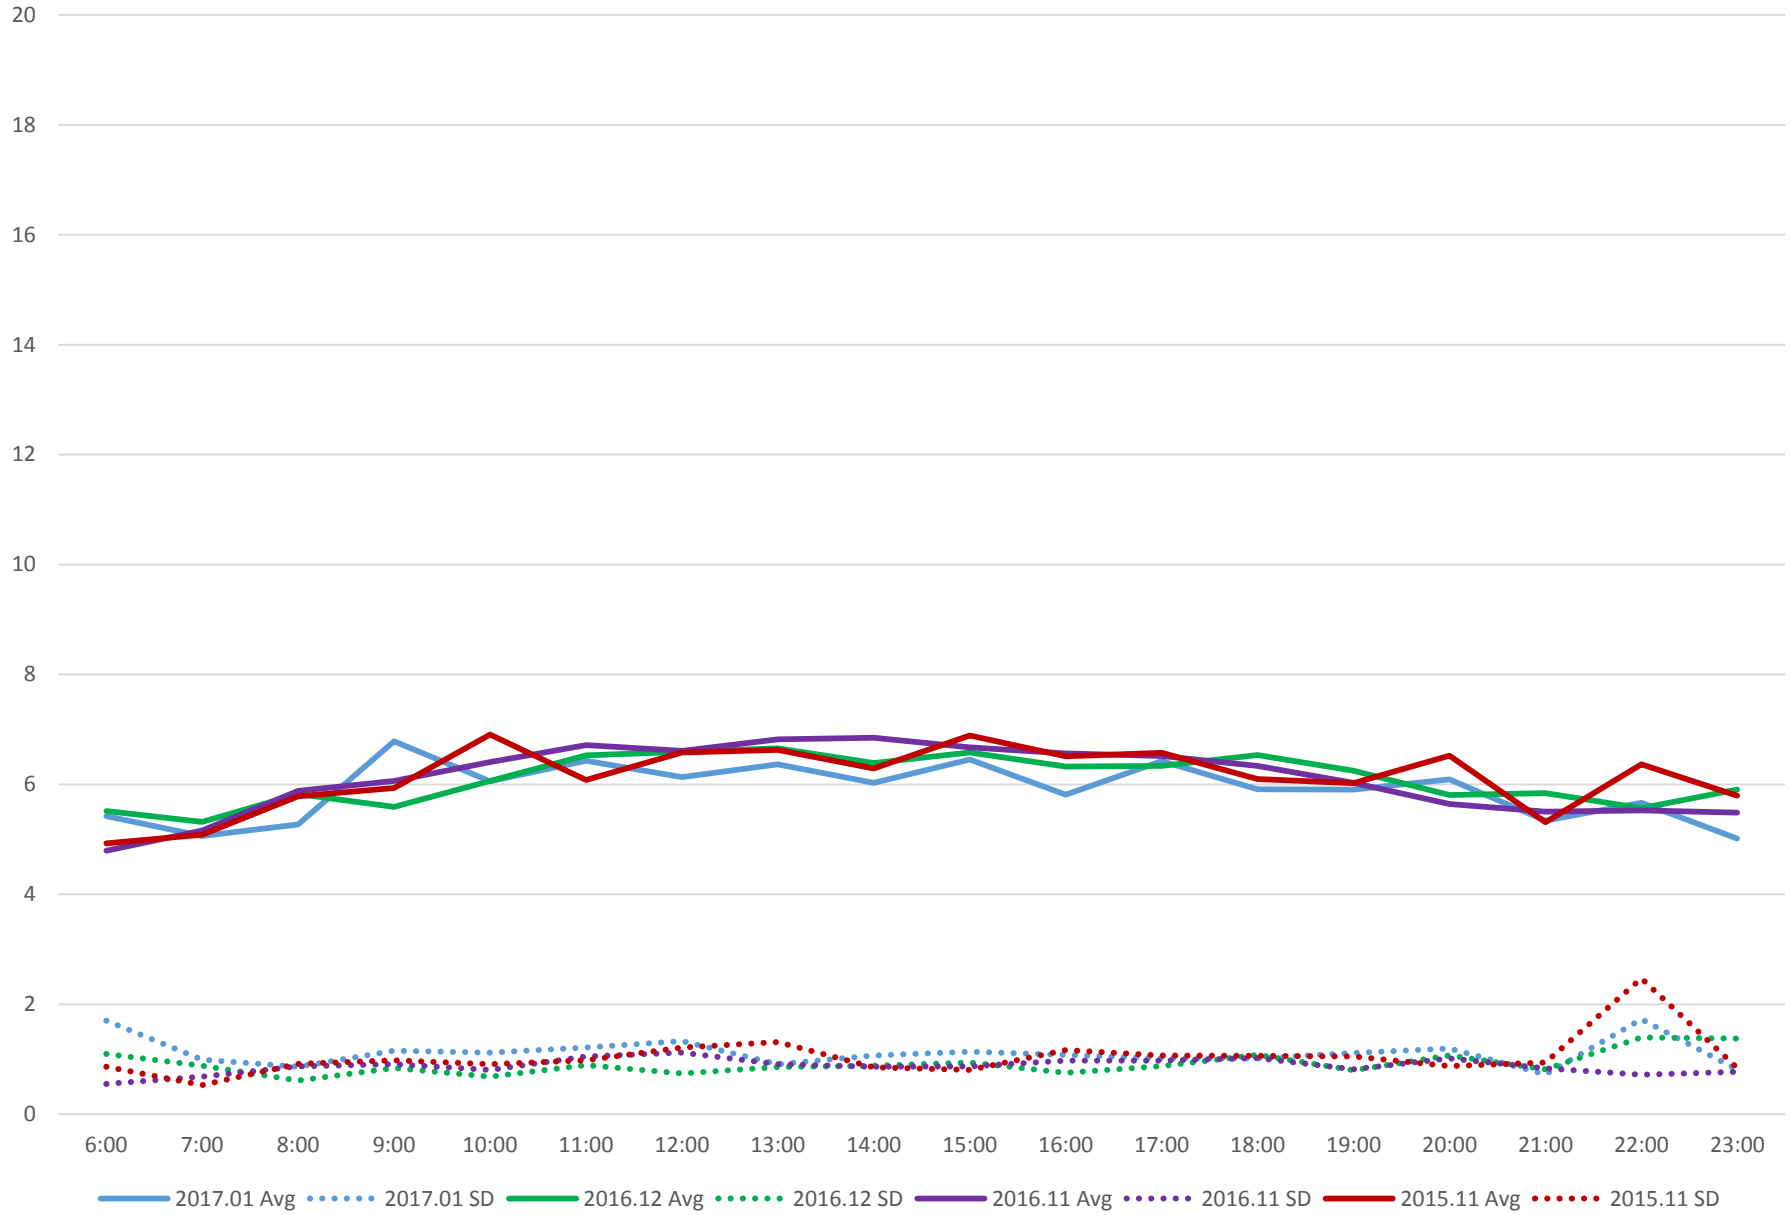

501 Queen Comparative Travel Times Royal York to Legion Road EB Weekdays

501 Queen Comparative Travel Times Royal York to Legion Road EB Saturdays

# 501 Queen Comparative Travel Times Royal York to Legion Road EB Sundays/Holidays

501 Queen Comparative Travel Times Legion Road to Royal York WB Weekdays

501 Queen Comparative Travel Times Legion Road to Royal York WB Saturdays

501 Queen Comparative Travel Times Legion Road to Royal York WB Sundays/Holidays