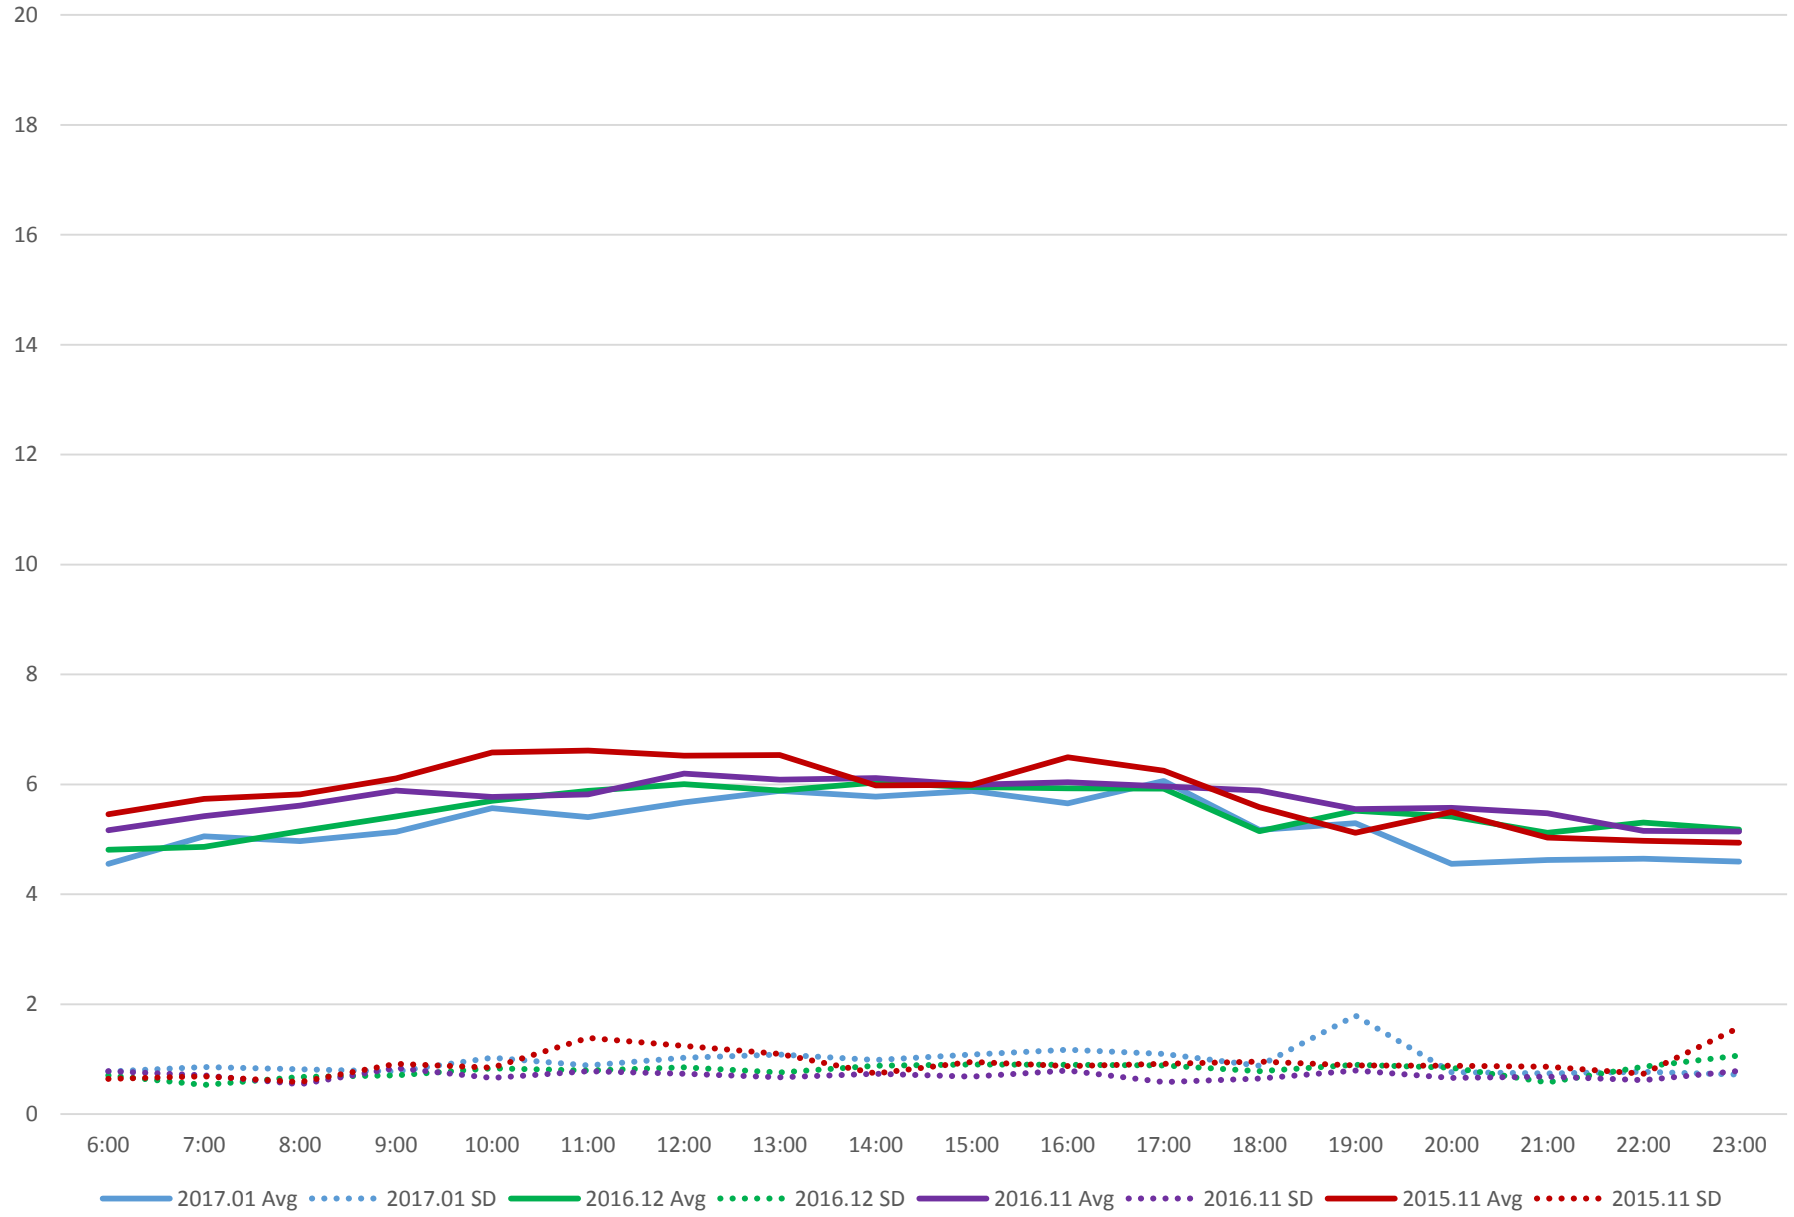

501 Queen Comparative Travel Times Royal York to Legion Road EB Weekdays

501 Queen Comparative Travel Times Royal York to Legion Road EB Saturdays

# 501 Queen Comparative Travel Times Royal York to Legion Road EB Sundays/Holidays

501 Queen Comparative Travel Times Legion Road to Royal York WB Weekdays

501 Queen Comparative Travel Times Legion Road to Royal York WB Saturdays

501 Queen Comparative Travel Times Legion Road to Royal York WB Sundays/Holidays