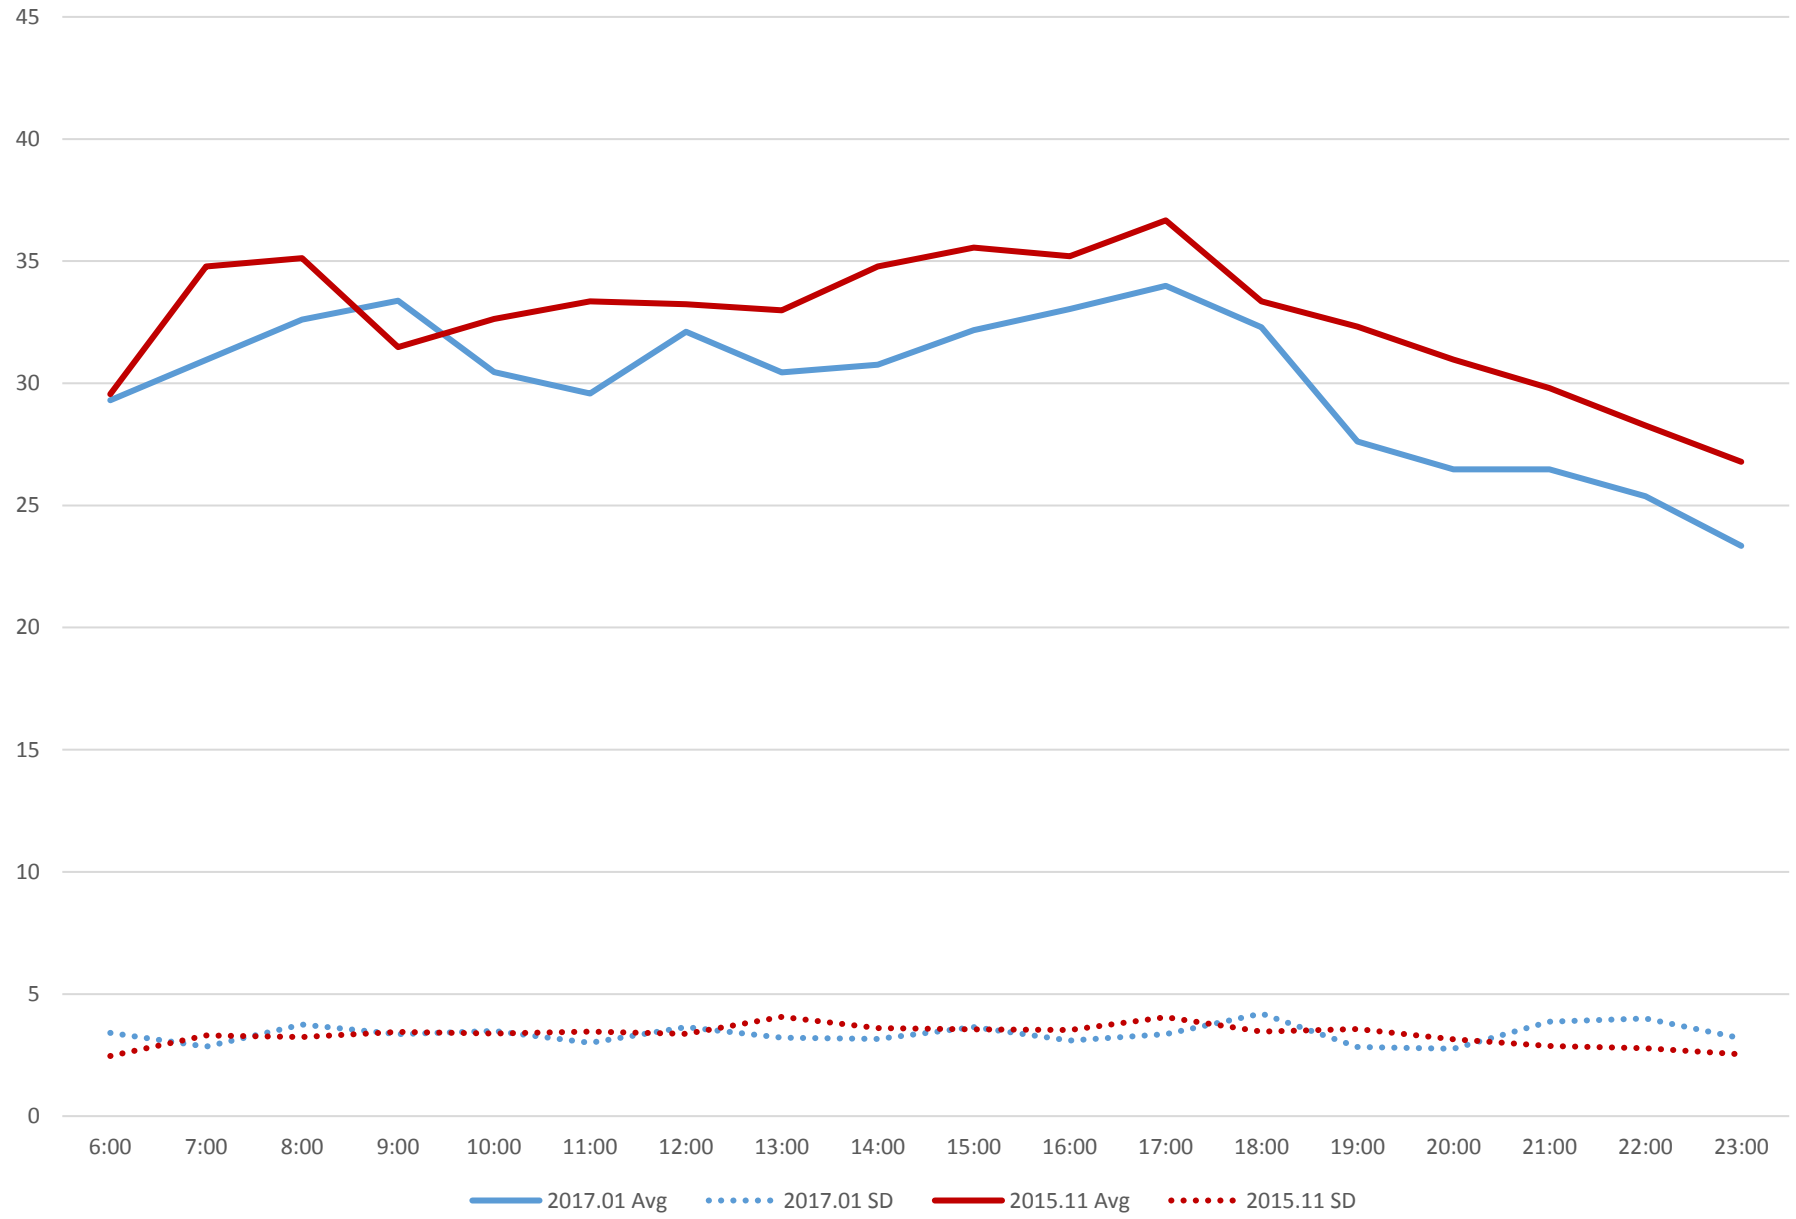

501 Queen Comparative Travel Times Long Branch to Roncesvalles EB Weekdays

501 Queen Comparative Travel Times Long Branch to Roncesvalles EB Saturdays

501 Queen Comparative Travel Times Long Branch to Roncesvalles EB Sundays/Holidays

501 Queen Comparative Travel Times Roncesvalles to Long Branch WB Weekdays

501 Queen Comparative Travel Times Roncesvalles to Long Branch WB Saturdays

501 Queen Comparative Travel Times Roncesvalles to Long Branch WB Sundays/Holidays