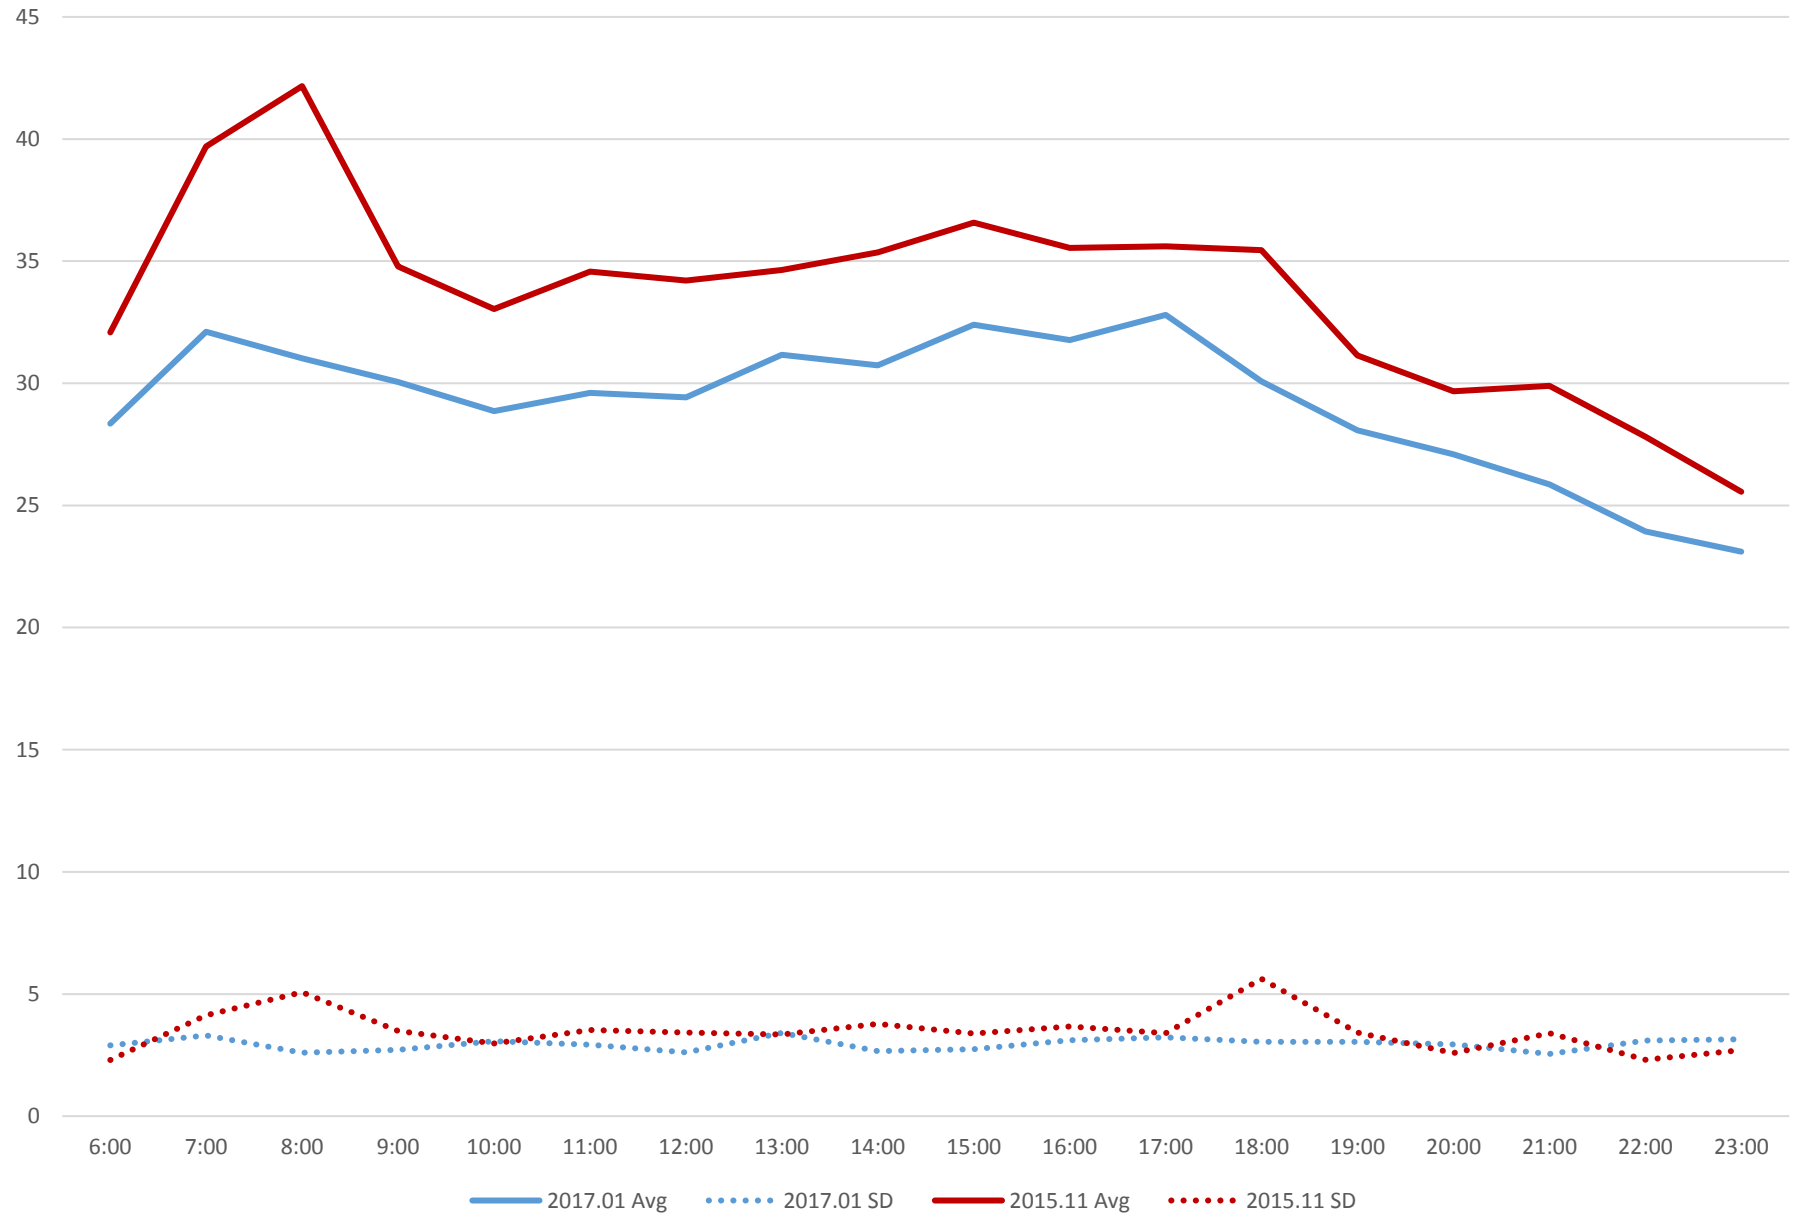

501 Queen Comparative Travel Times Long Branch to Roncesvalles EB Weekdays

501 Queen Comparative Travel Times Long Branch to Roncesvalles EB Saturdays

501 Queen Comparative Travel Times Long Branch to Roncesvalles EB Sundays/Holidays

501 Queen Comparative Travel Times Roncesvalles to Long Branch WB Weekdays

501 Queen Comparative Travel Times Roncesvalles to Long Branch WB Saturdays

501 Queen Comparative Travel Times Roncesvalles to Long Branch WB Sundays/Holidays