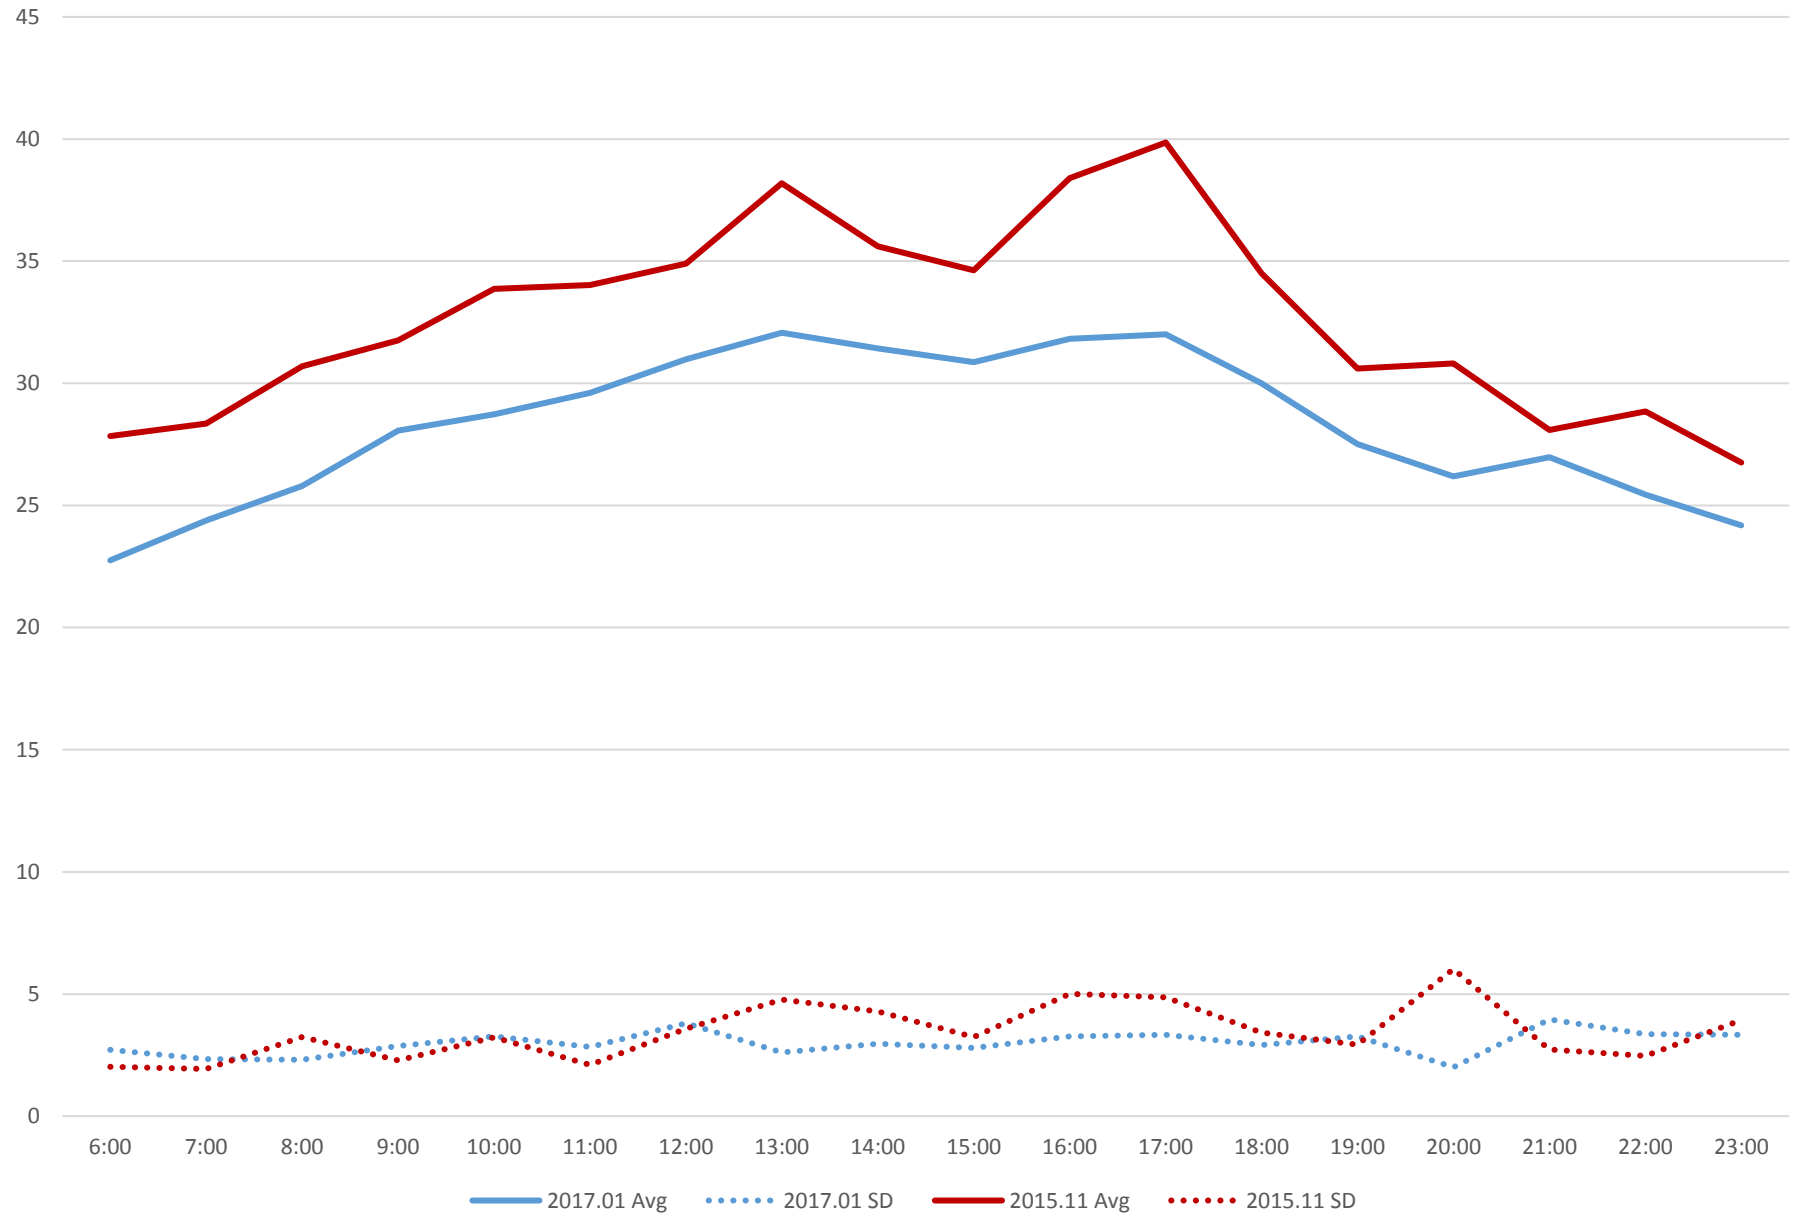

501 Queen Comparative Travel Times Long Branch to Roncesvalles EB Weekdays

501 Queen Comparative Travel Times Long Branch to Roncesvalles EB Saturdays

501 Queen Comparative Travel Times Long Branch to Roncesvalles EB Sundays/Holidays

501 Queen Comparative Travel Times Roncesvalles to Long Branch WB Weekdays

501 Queen Comparative Travel Times Roncesvalles to Long Branch WB Saturdays

501 Queen Comparative Travel Times Roncesvalles to Long Branch WB Sundays/Holidays