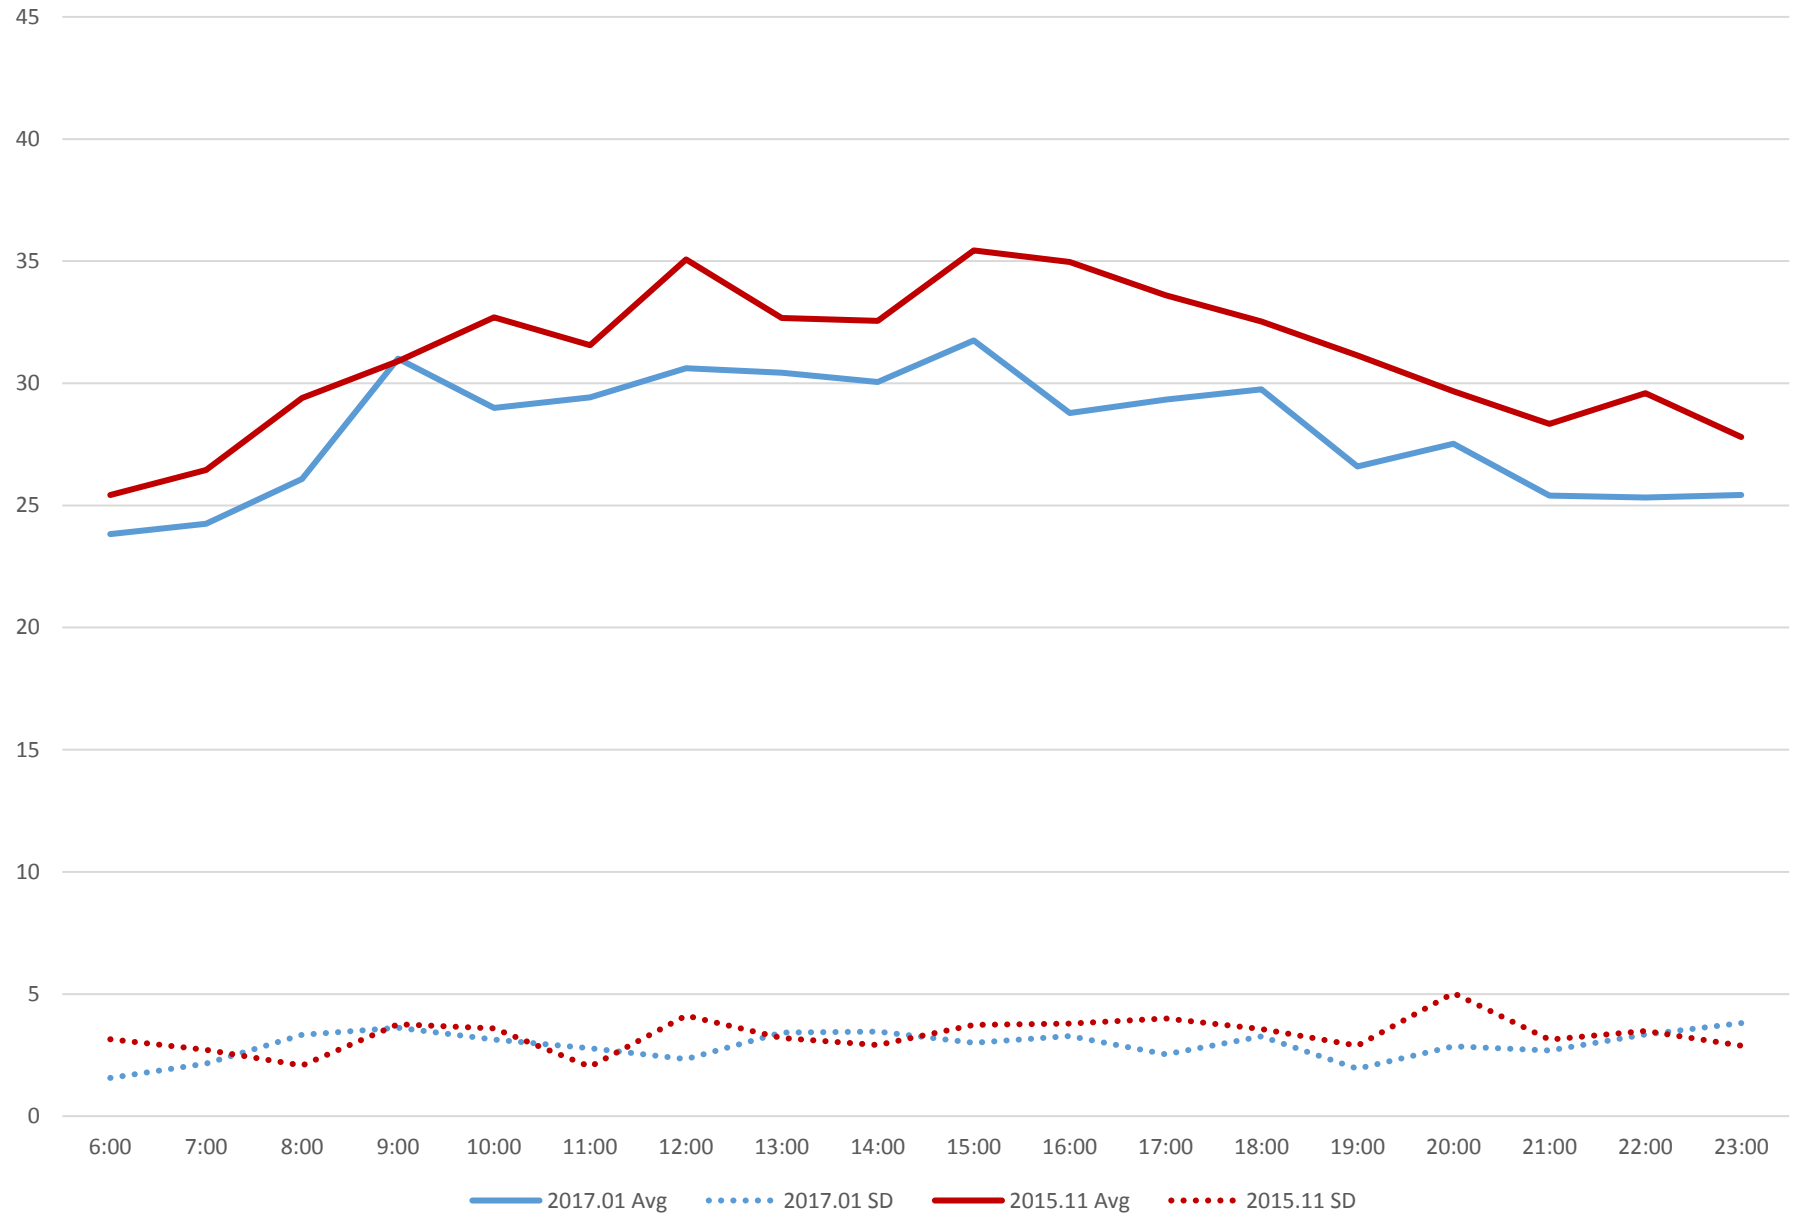

501 Queen Comparative Travel Times Long Branch to Roncesvalles EB Weekdays

501 Queen Comparative Travel Times Long Branch to Roncesvalles EB Saturdays

501 Queen Comparative Travel Times Long Branch to Roncesvalles EB Sundays/Holidays

501 Queen Comparative Travel Times Roncesvalles to Long Branch WB Weekdays

501 Queen Comparative Travel Times Roncesvalles to Long Branch WB Saturdays

501 Queen Comparative Travel Times Roncesvalles to Long Branch WB Sundays/Holidays