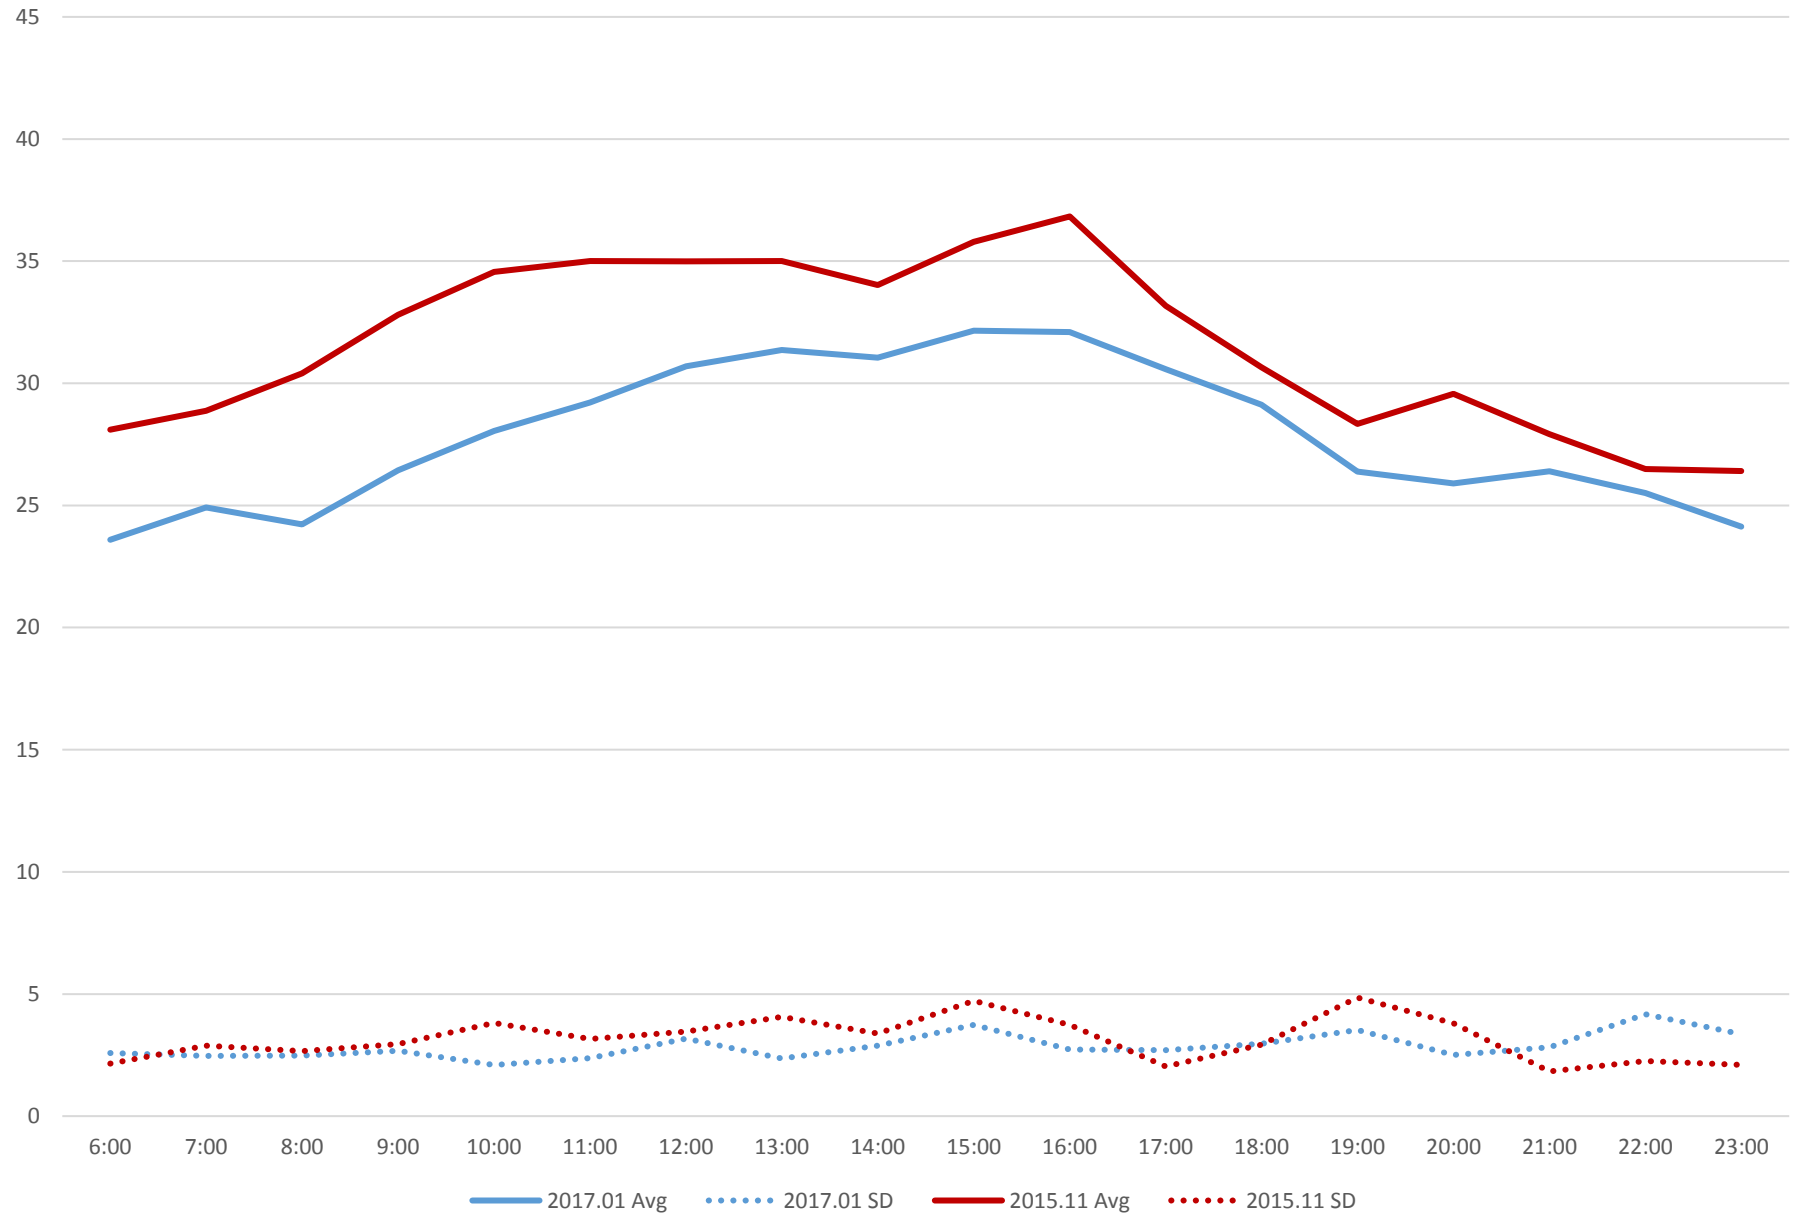

501 Queen Comparative Travel Times Long Branch to Roncesvalles EB Weekdays

501 Queen Comparative Travel Times Long Branch to Roncesvalles EB Saturdays

501 Queen Comparative Travel Times Long Branch to Roncesvalles EB Sundays/Holidays

501 Queen Comparative Travel Times Roncesvalles to Long Branch WB Weekdays

501 Queen Comparative Travel Times Roncesvalles to Long Branch WB Saturdays

501 Queen Comparative Travel Times Roncesvalles to Long Branch WB Sundays/Holidays