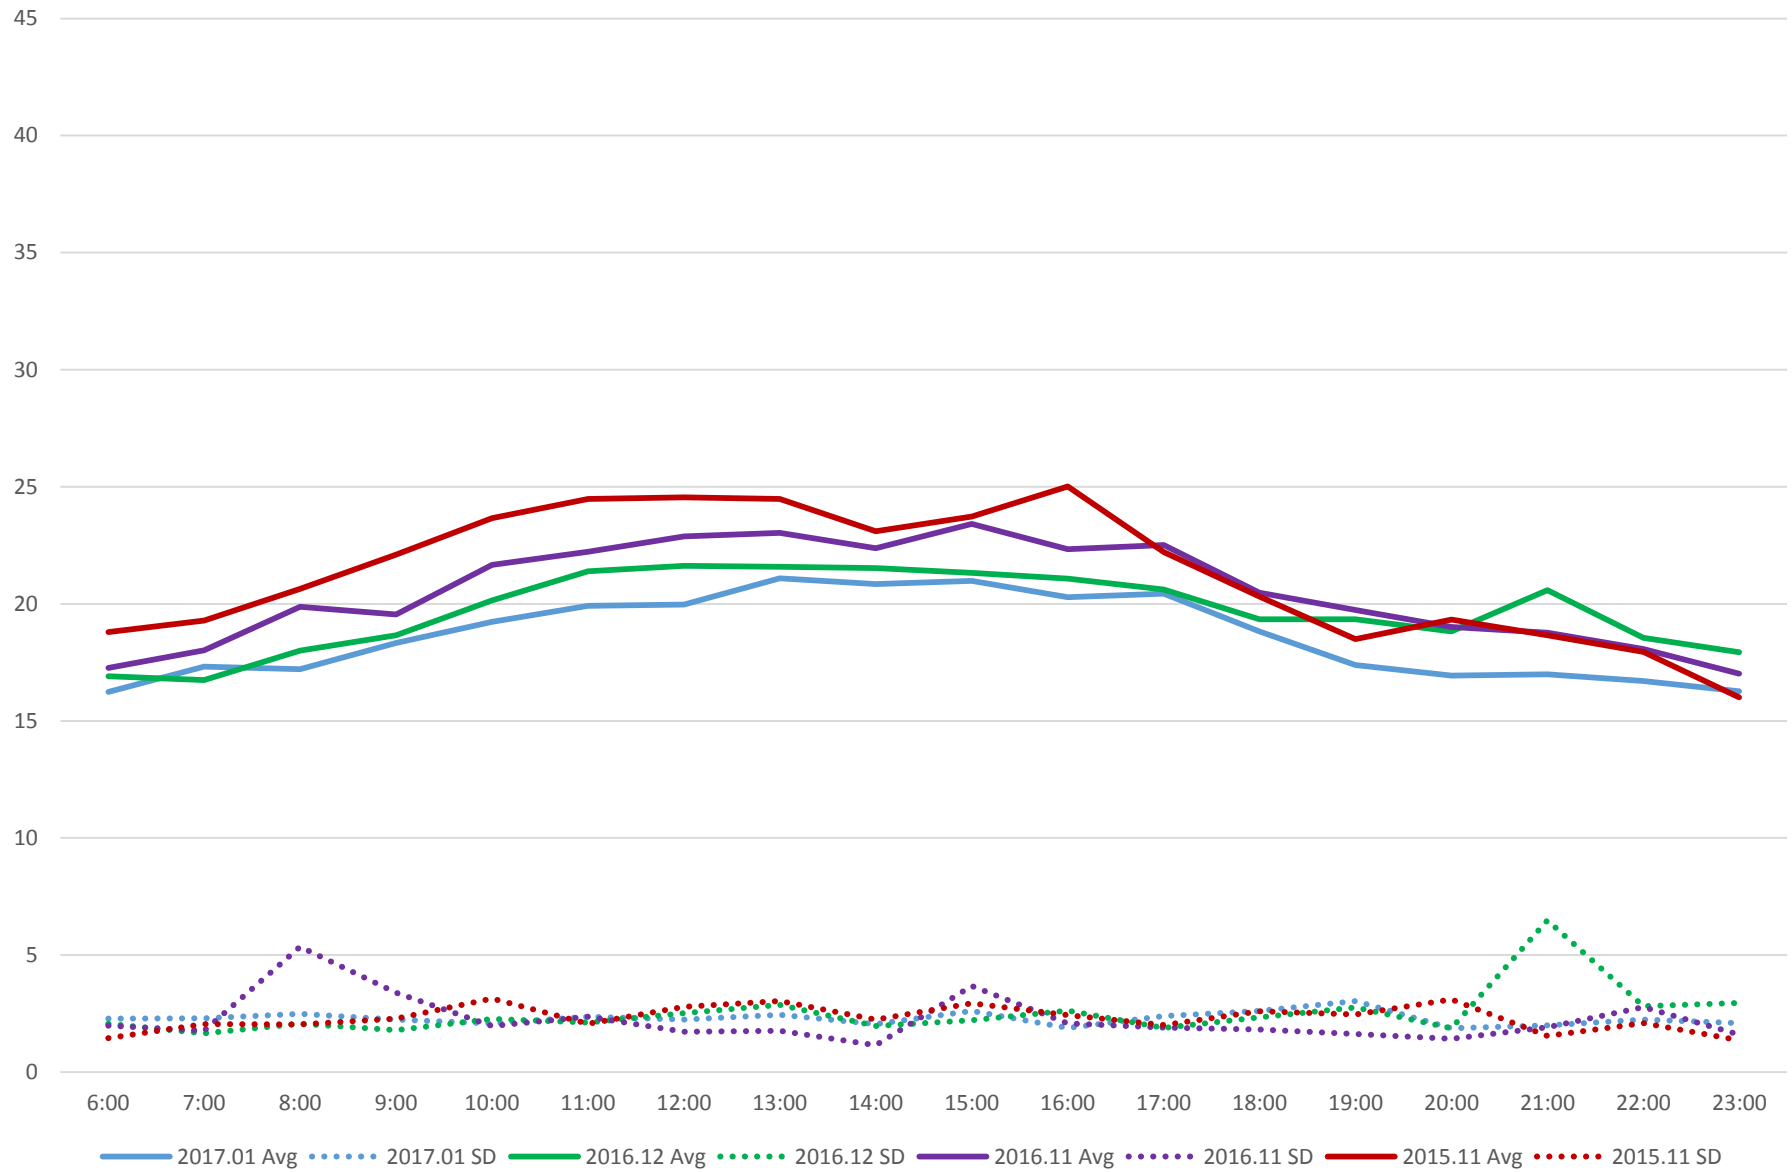

501 Queen Comparative Travel Times Long Branch to Lakeshore W of Humber Loop EB
Weekdays

501 Queen Comparative Travel Times Long Branch to Lakeshore W of Humber Loop EB Saturdays

501 Queen Comparative Travel Times Long Branch to Lakeshore W of Humber Loop EB Sundays/Holidays

501 Queen Comparative Travel Times Lakeshore W of Humber Loop to Long Branch WB Weekdays

501 Queen Comparative Travel Times Lakeshore W of Humber Loop to Long Branch WB Saturdays

501 Queen Comparative Travel Times Lakeshore W of Humber Loop to Long Branch WB Sundays/Holidays