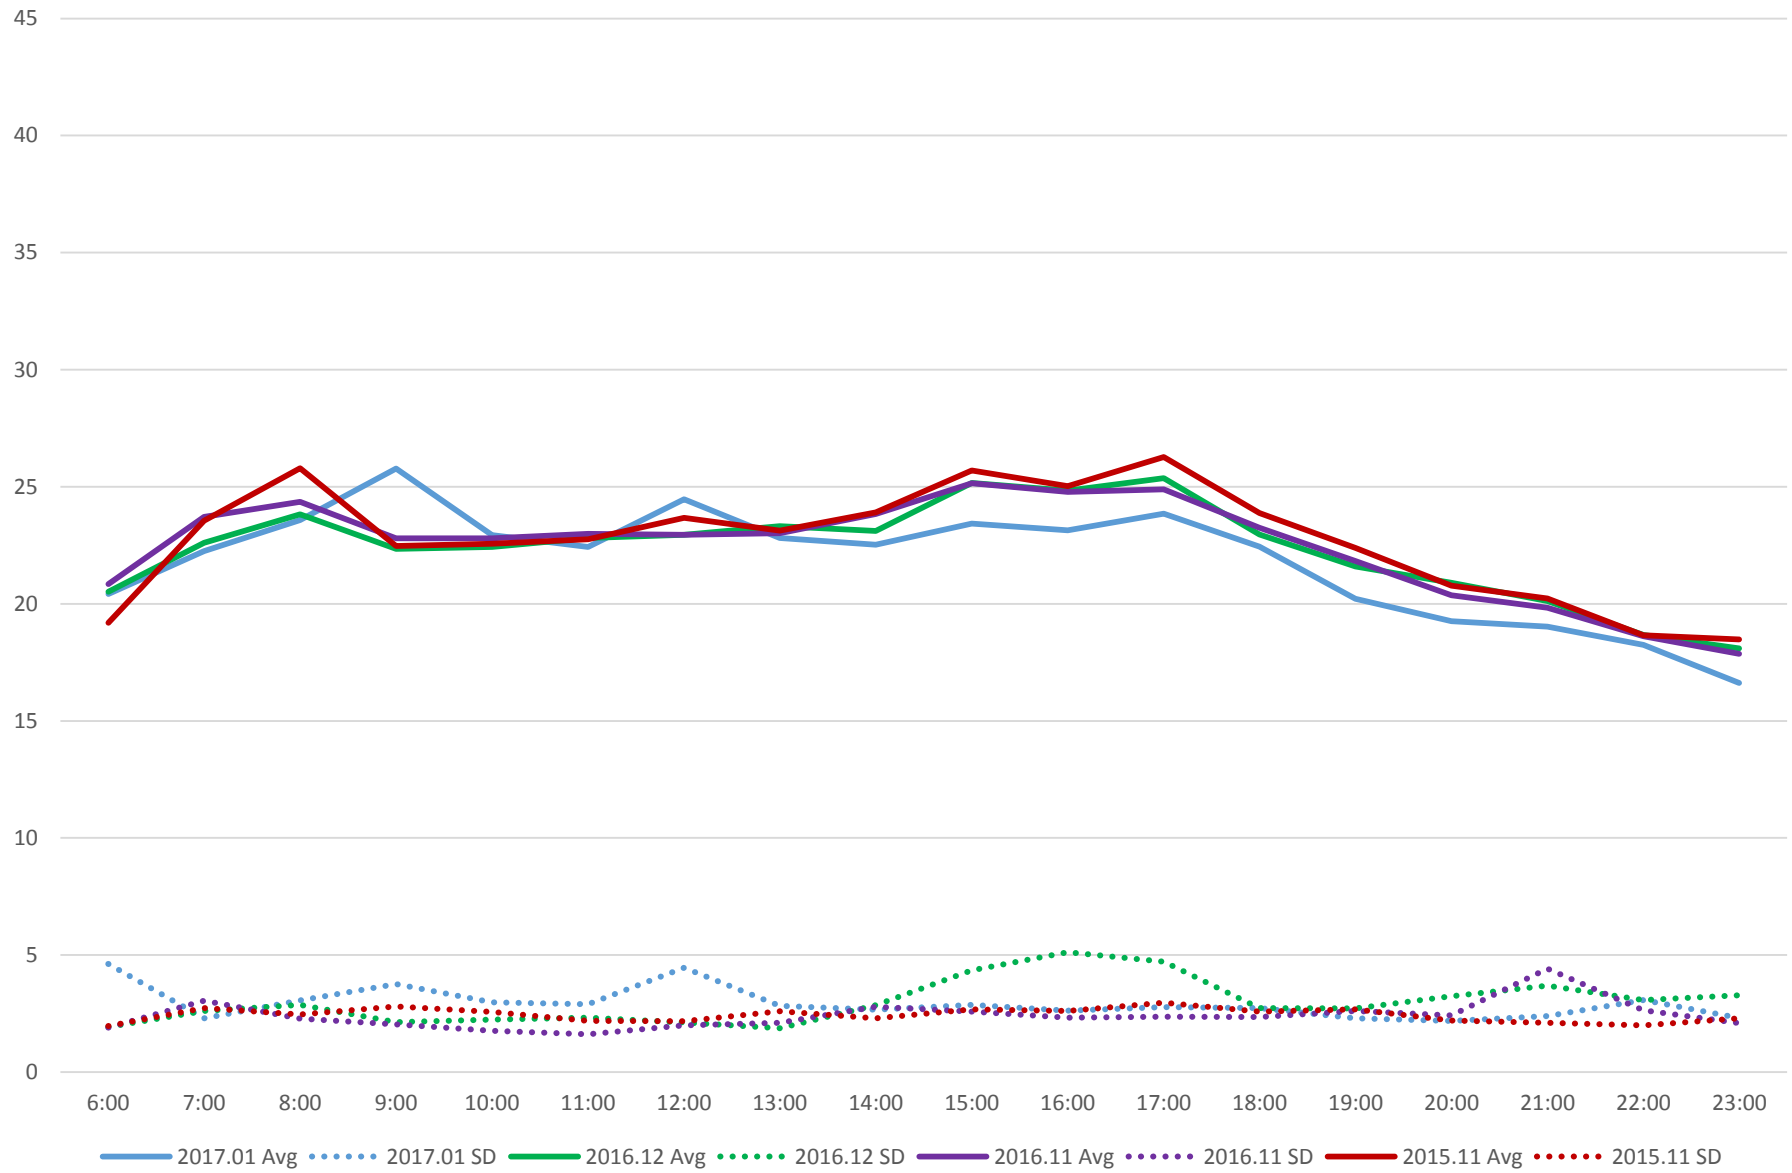

501 Queen Comparative Travel Times Long Branch to Lakeshore W of Humber Loop EB
Weekdays

501 Queen Comparative Travel Times Long Branch to Lakeshore W of Humber Loop EB Saturdays

501 Queen Comparative Travel Times Long Branch to Lakeshore W of Humber Loop EB Sundays/Holidays

501 Queen Comparative Travel Times Lakeshore W of Humber Loop to Long Branch WB Weekdays

501 Queen Comparative Travel Times Lakeshore W of Humber Loop to Long Branch WB Saturdays

501 Queen Comparative Travel Times Lakeshore W of Humber Loop to Long Branch WB Sundays/Holidays