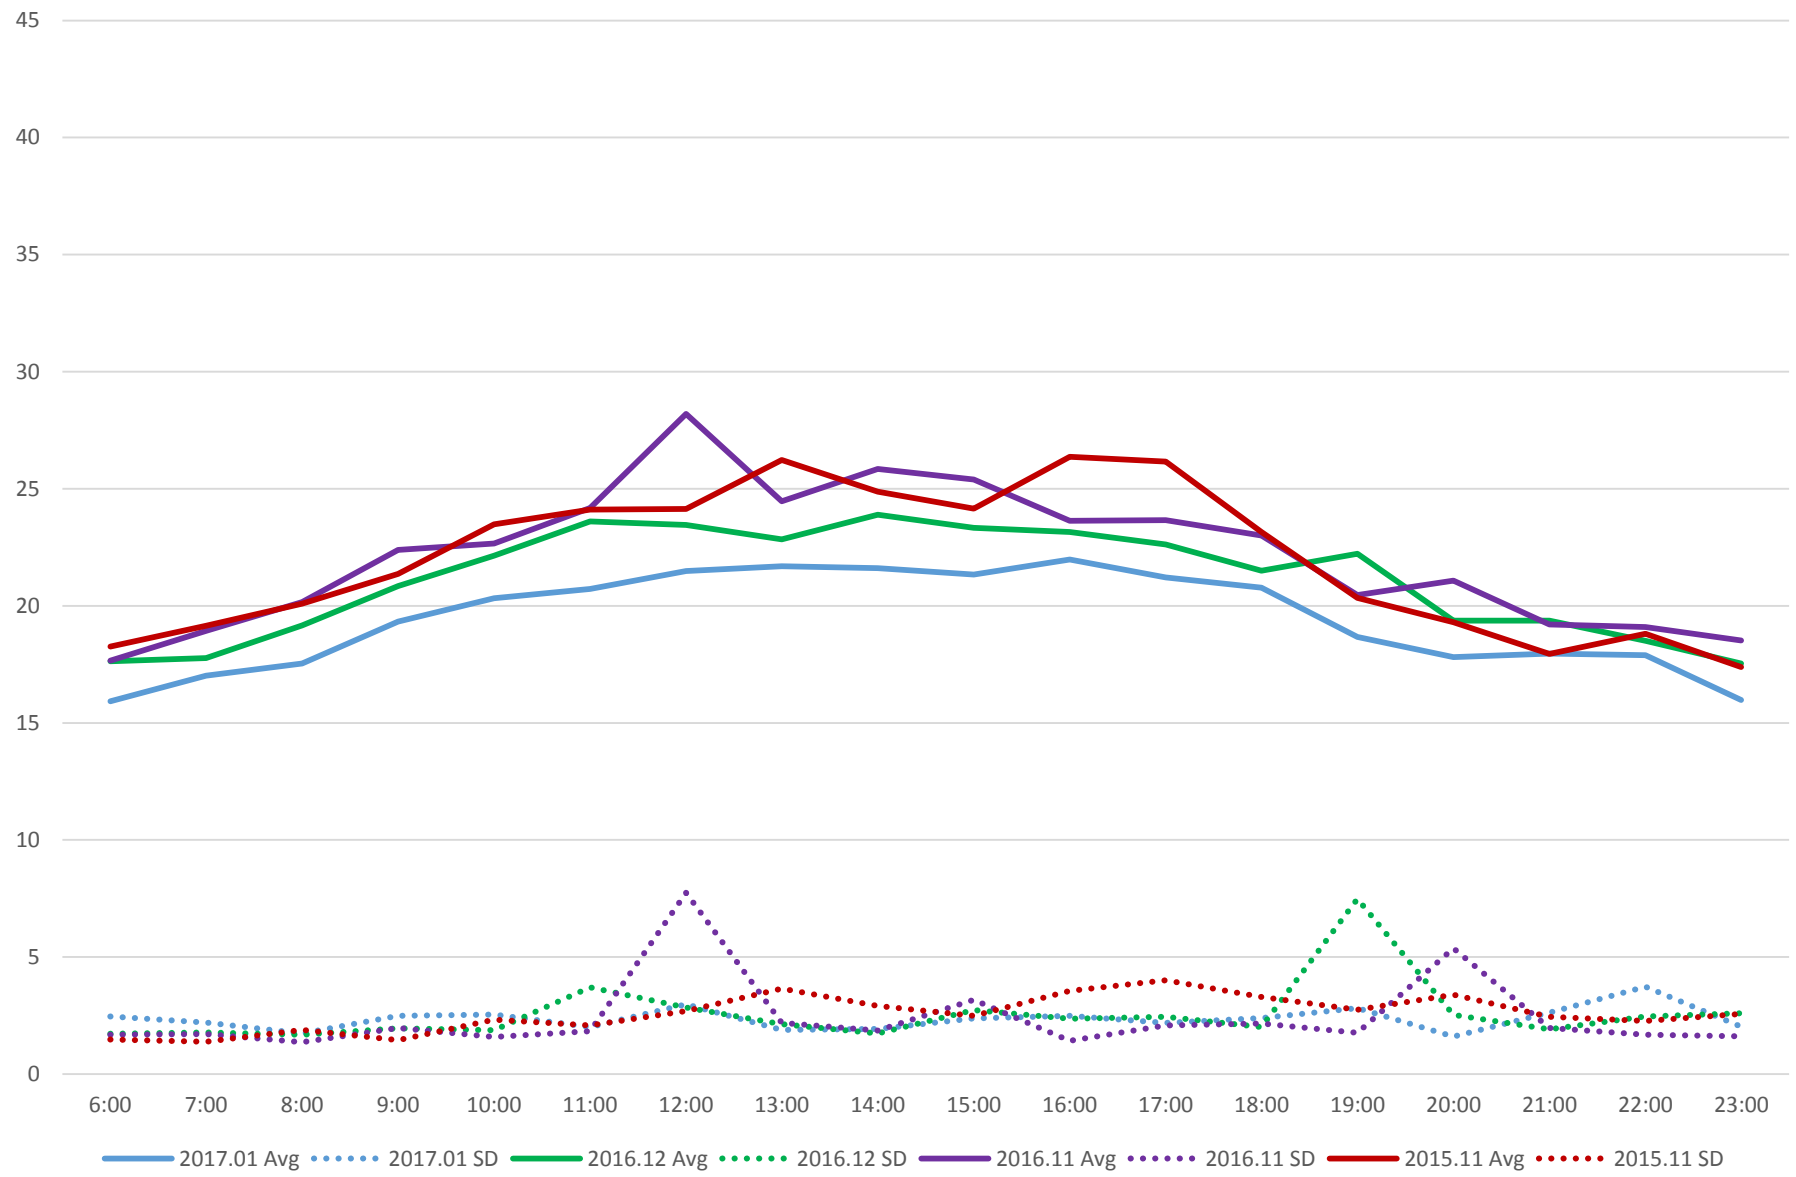

501 Queen Comparative Travel Times Long Branch to Lakeshore W of Humber Loop EB
Weekdays

501 Queen Comparative Travel Times Long Branch to Lakeshore W of Humber Loop EB Saturdays

501 Queen Comparative Travel Times Long Branch to Lakeshore W of Humber Loop EB Sundays/Holidays

501 Queen Comparative Travel Times Lakeshore W of Humber Loop to Long Branch WB Weekdays

501 Queen Comparative Travel Times Lakeshore W of Humber Loop to Long Branch WB Saturdays

501 Queen Comparative Travel Times Lakeshore W of Humber Loop to Long Branch WB Sundays/Holidays