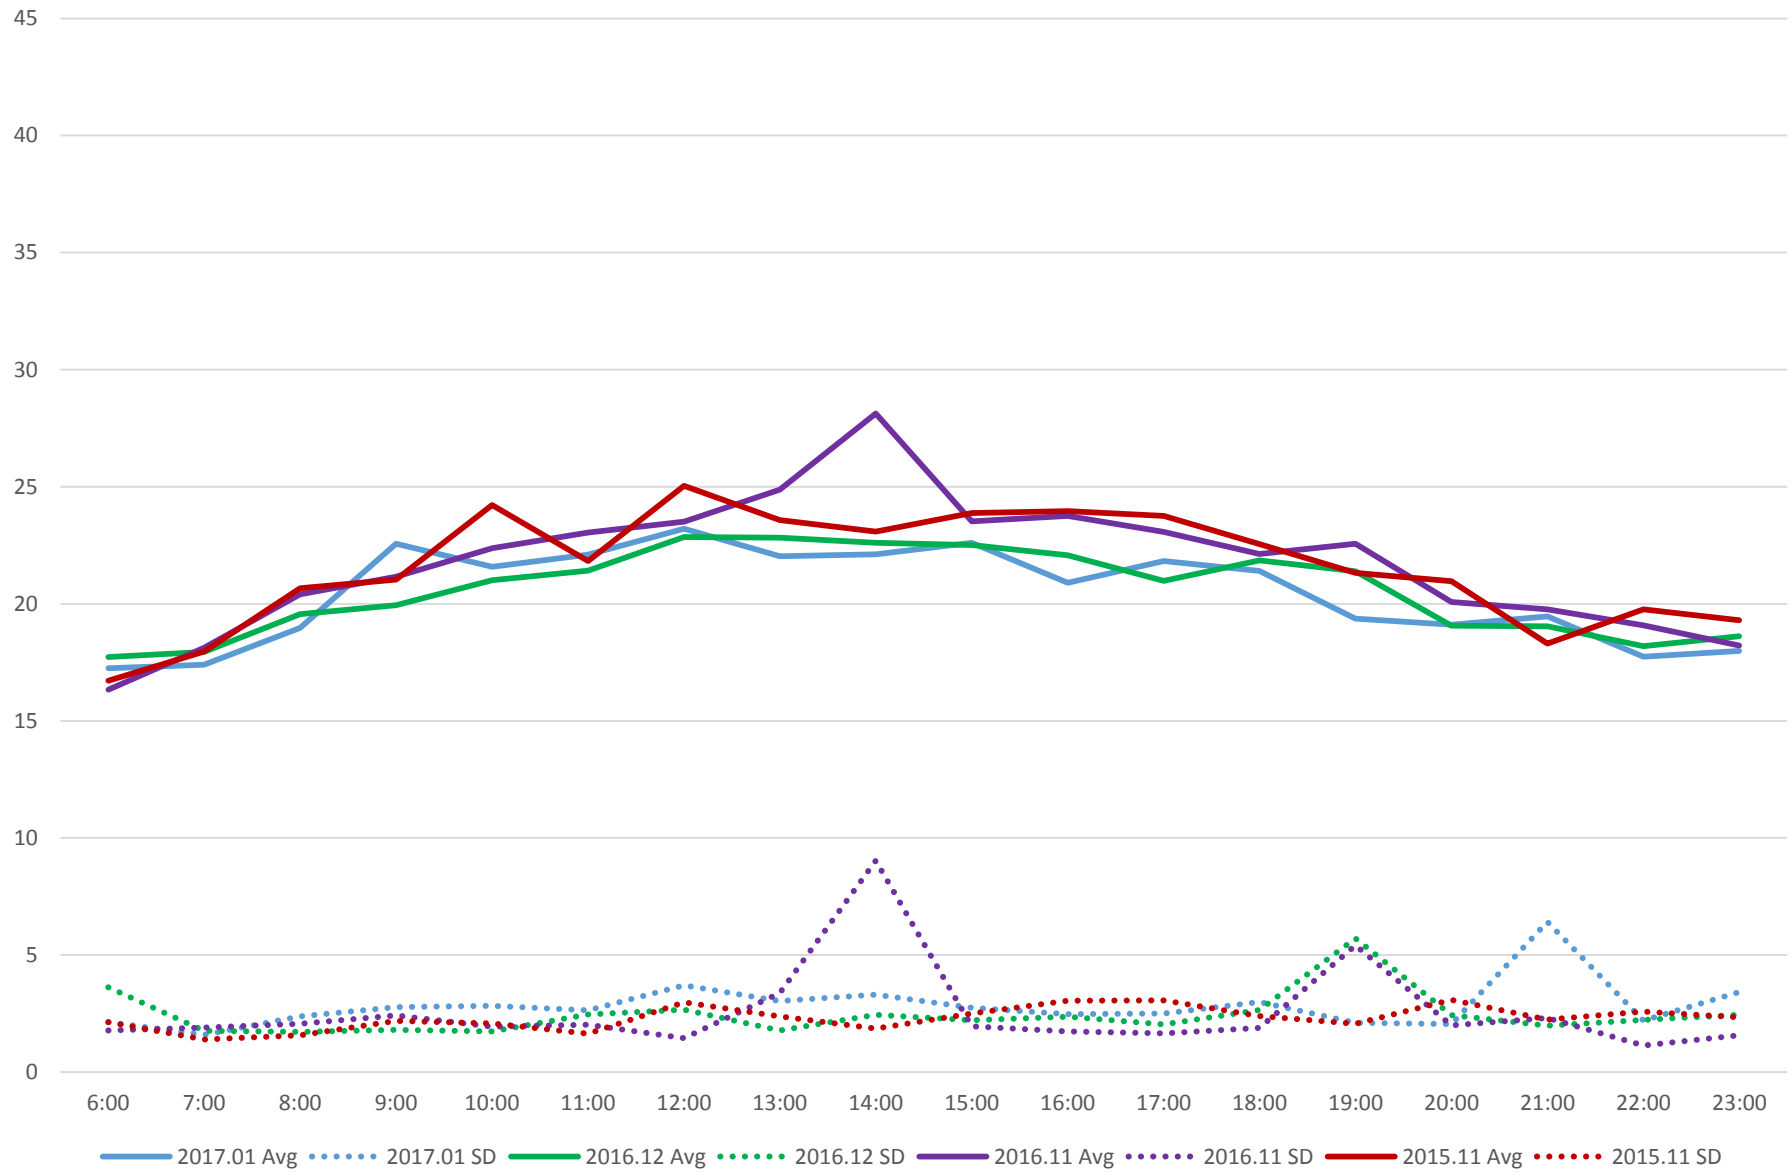

501 Queen Comparative Travel Times Long Branch to Lakeshore W of Humber Loop EB
Weekdays

501 Queen Comparative Travel Times Long Branch to Lakeshore W of Humber Loop EB Saturdays

501 Queen Comparative Travel Times Long Branch to Lakeshore W of Humber Loop EB Sundays/Holidays

501 Queen Comparative Travel Times Lakeshore W of Humber Loop to Long Branch WB Weekdays

501 Queen Comparative Travel Times Lakeshore W of Humber Loop to Long Branch WB Saturdays

501 Queen Comparative Travel Times Lakeshore W of Humber Loop to Long Branch WB Sundays/Holidays