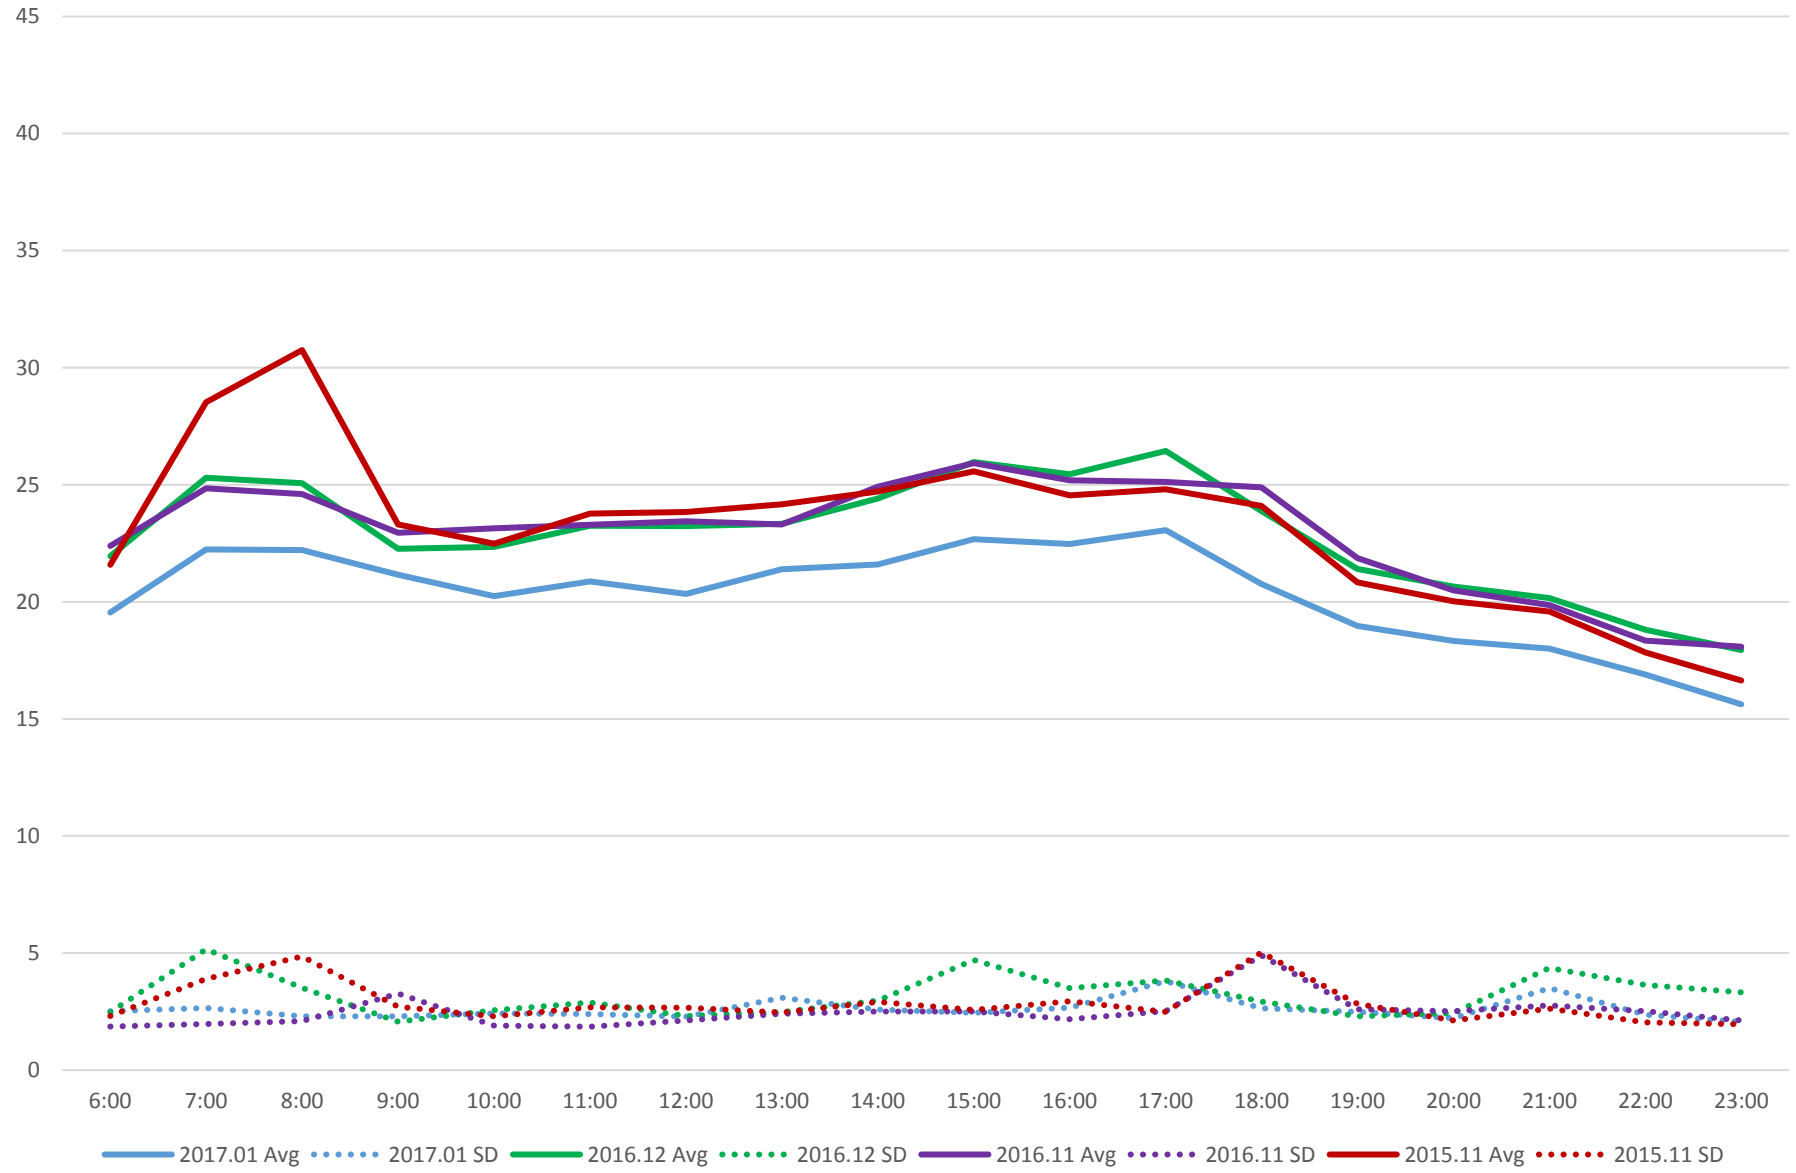

501 Queen Comparative Travel Times Long Branch to Lakeshore W of Humber Loop EB
Weekdays

501 Queen Comparative Travel Times Long Branch to Lakeshore W of Humber Loop EB Saturdays

501 Queen Comparative Travel Times Long Branch to Lakeshore W of Humber Loop EB Sundays/Holidays

501 Queen Comparative Travel Times Lakeshore W of Humber Loop to Long Branch WB Weekdays

501 Queen Comparative Travel Times Lakeshore W of Humber Loop to Long Branch WB Saturdays

501 Queen Comparative Travel Times Lakeshore W of Humber Loop to Long Branch WB Sundays/Holidays