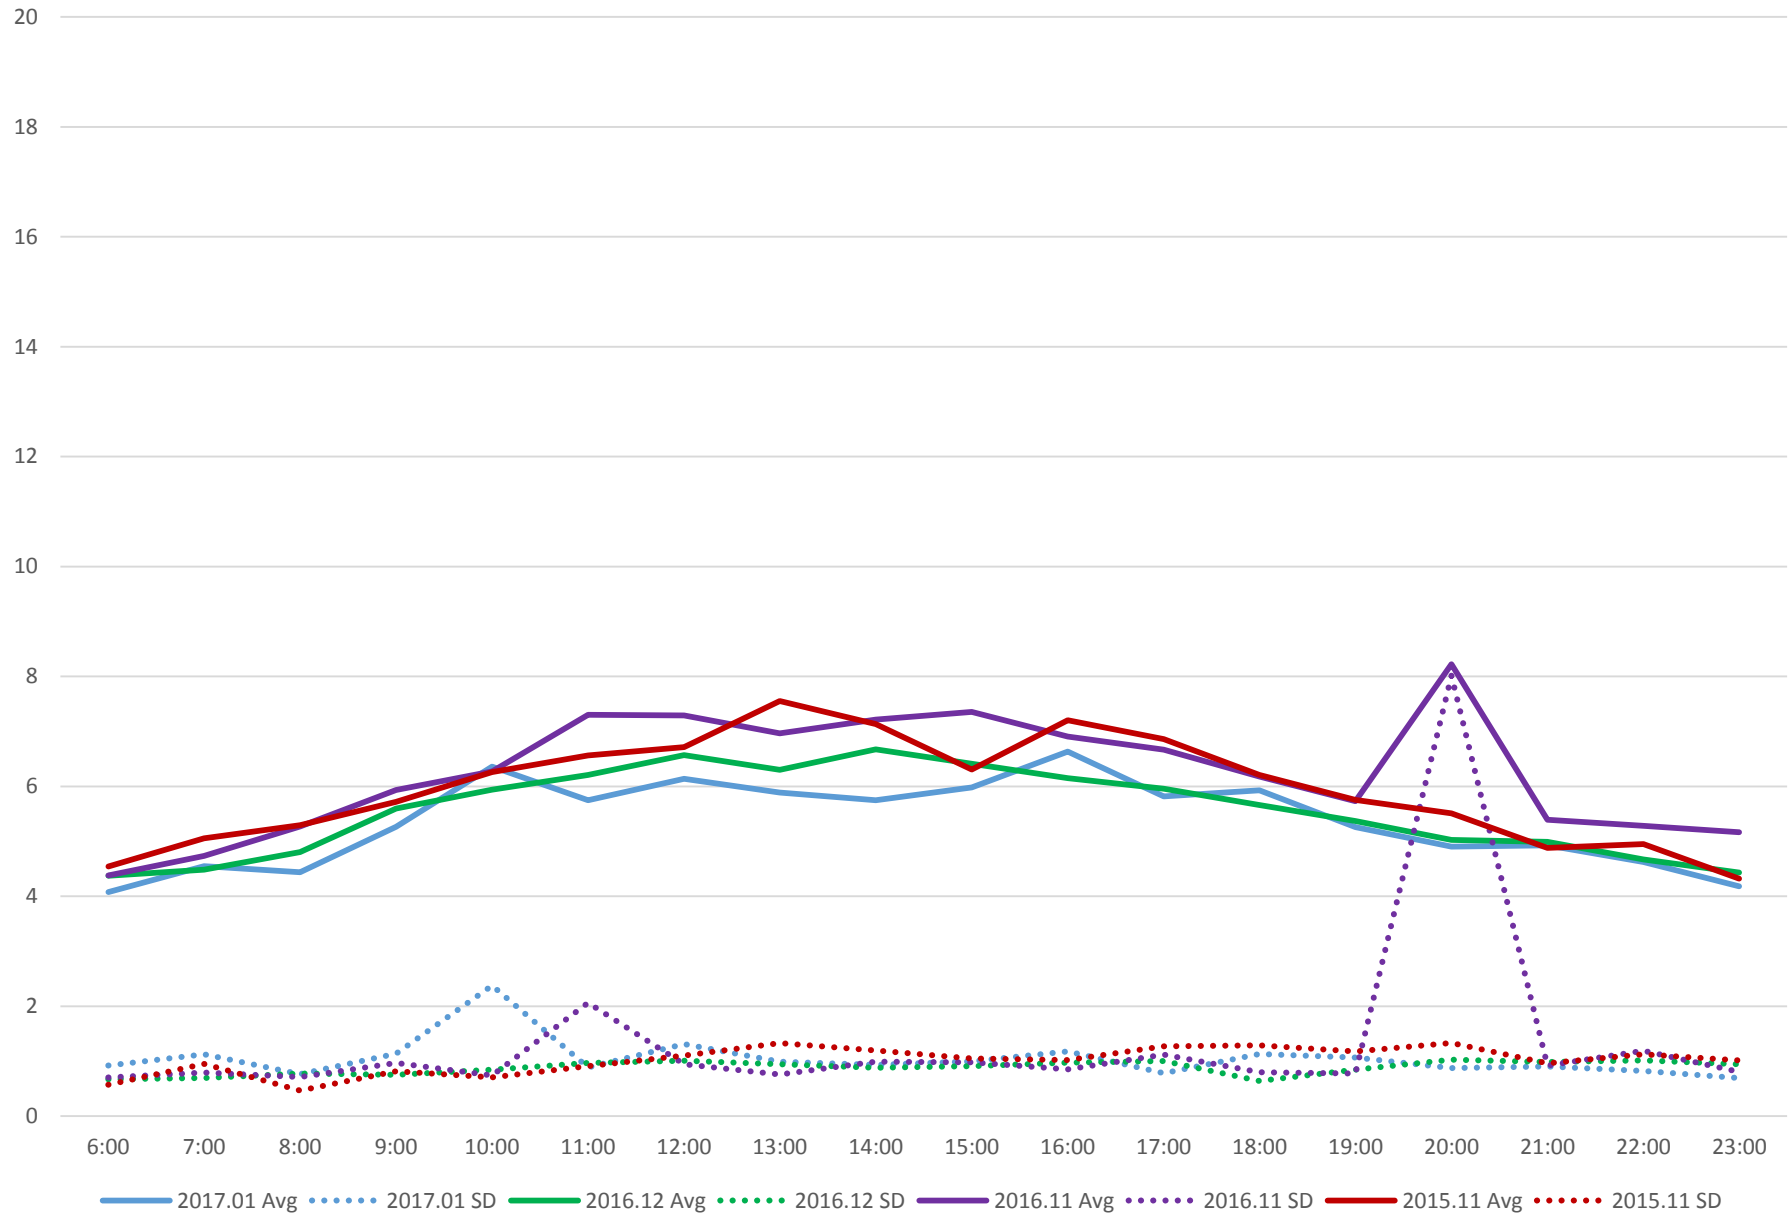

501 Queen Comparative Travel Times Long Branch to Kipling EB Weekdays

501 Queen Comparative Travel Times Long Branch to Kipling EB Saturdays

501 Queen Comparative Travel Times Long Branch to Kipling EB Sundays/Holidays

501 Queen Comparative Travel Times Kipling to Long Branch WB Weekdays

501 Queen Comparative Travel Times Kipling to Long Branch WB Saturdays

501 Queen Comparative Travel Times Kipling to Long Branch WB Sundays/Holidays