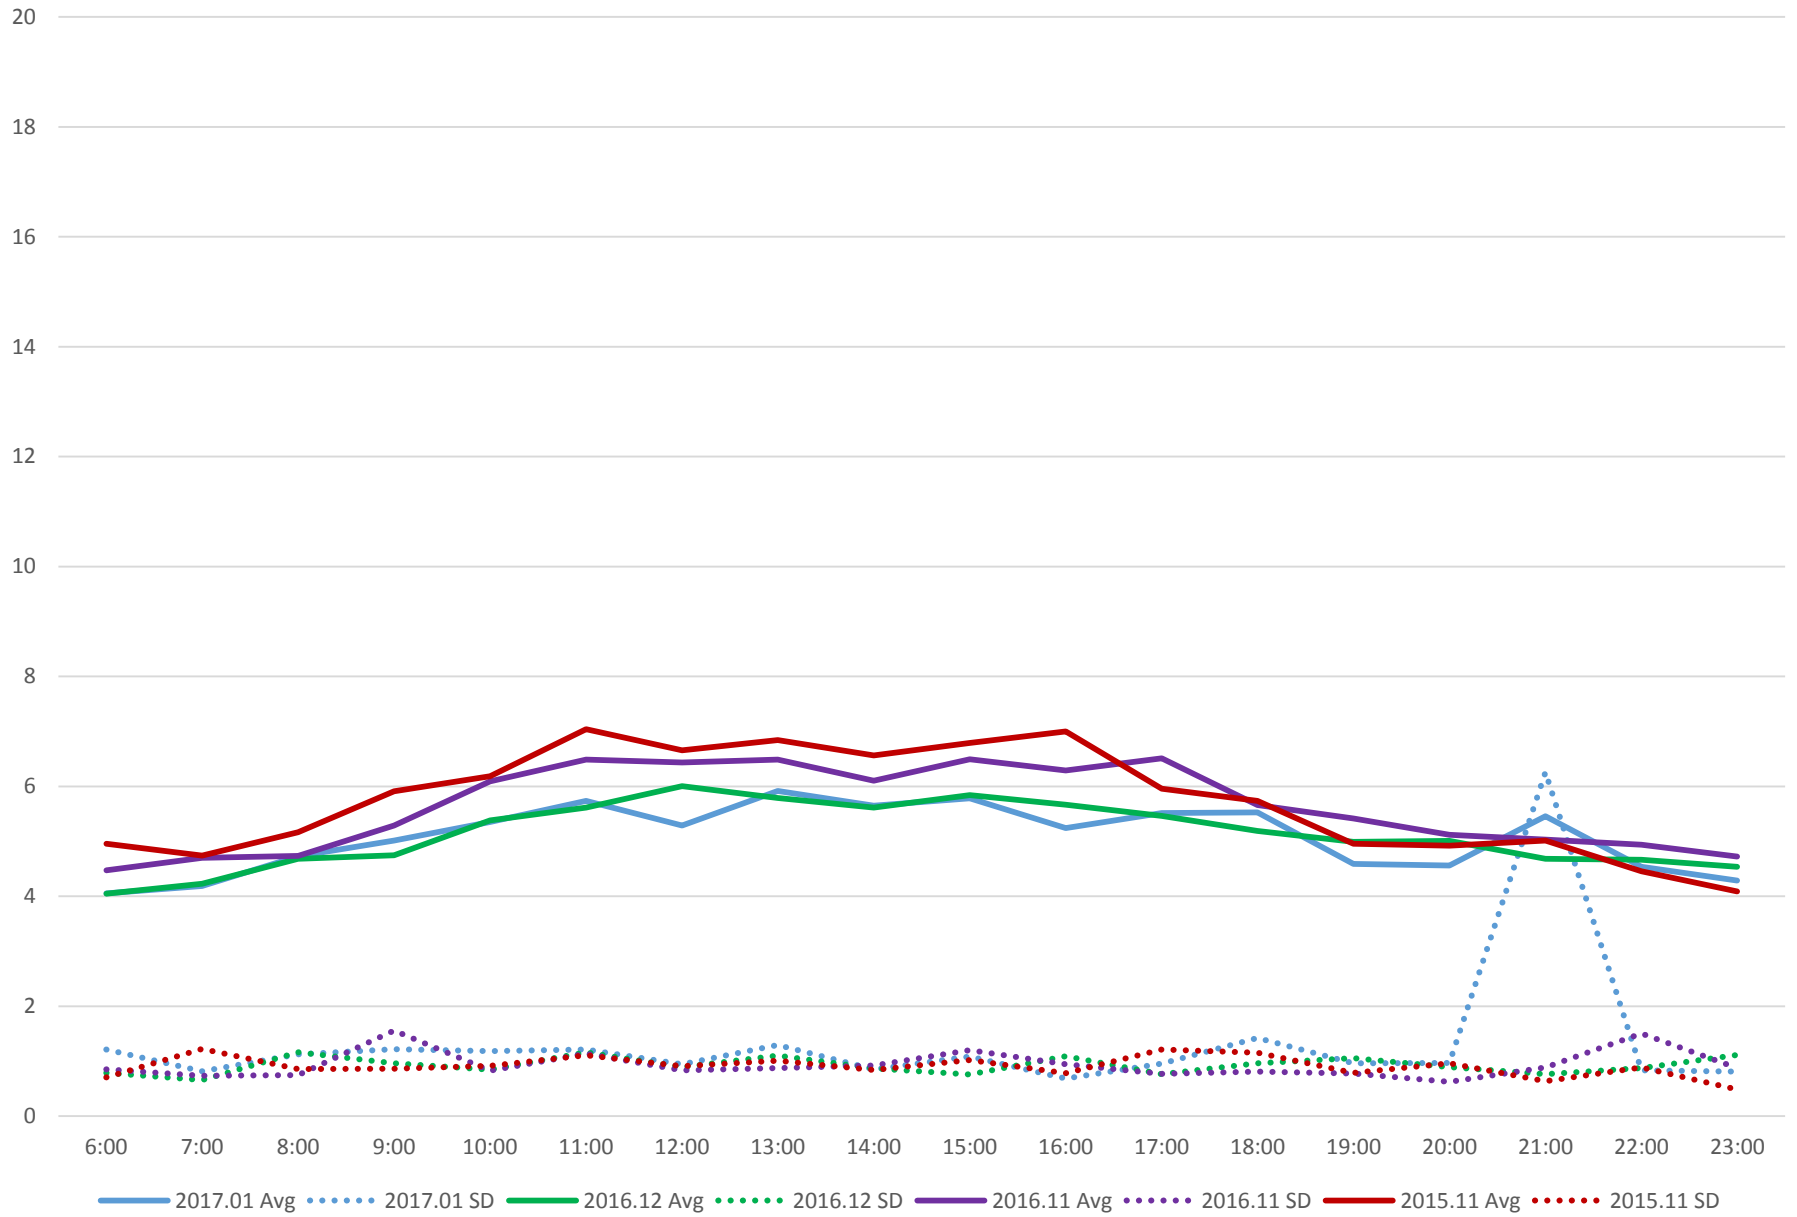

501 Queen Comparative Travel Times Long Branch to Kipling EB Weekdays

501 Queen Comparative Travel Times Long Branch to Kipling EB Saturdays

501 Queen Comparative Travel Times Long Branch to Kipling EB Sundays/Holidays

501 Queen Comparative Travel Times Kipling to Long Branch WB Weekdays

501 Queen Comparative Travel Times Kipling to Long Branch WB Saturdays

501 Queen Comparative Travel Times Kipling to Long Branch WB Sundays/Holidays