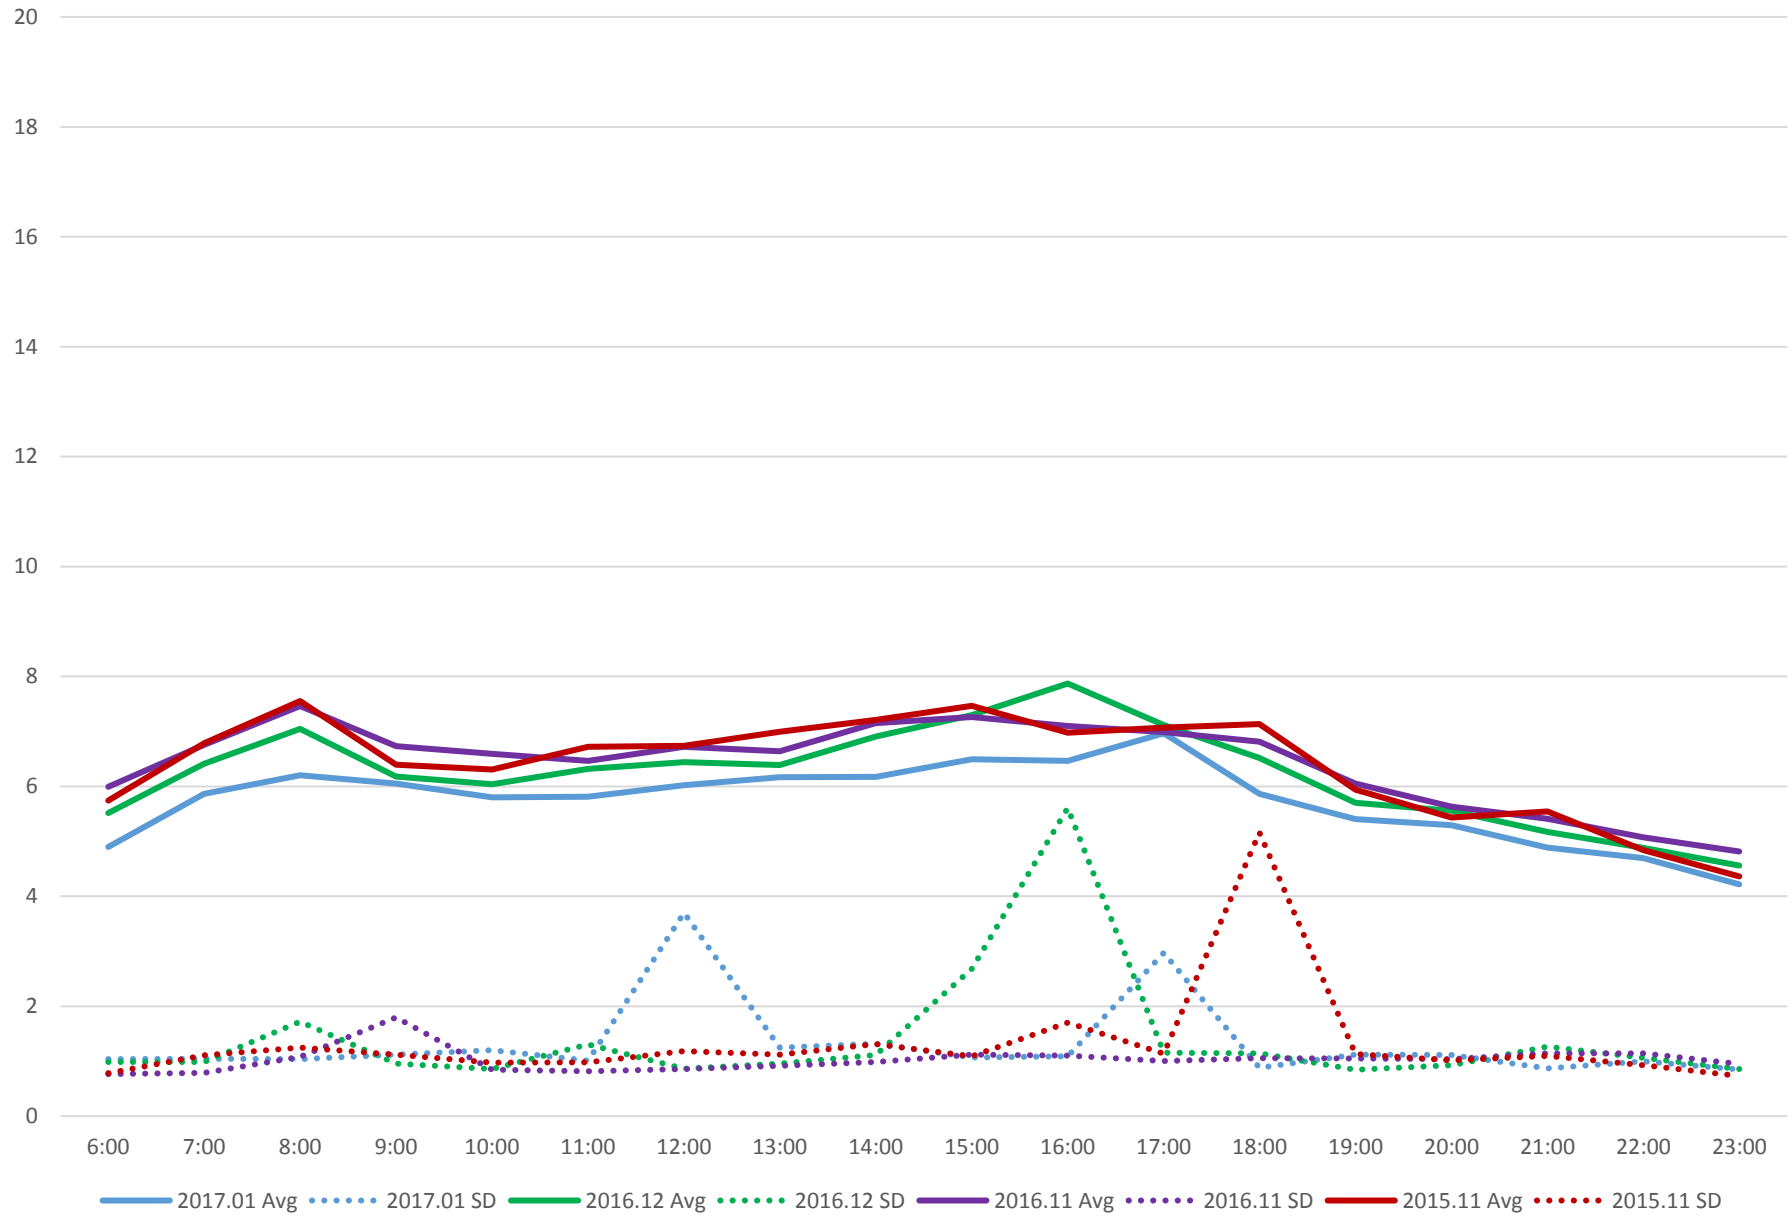

501 Queen Comparative Travel Times Long Branch to Kipling EB Weekdays

501 Queen Comparative Travel Times Long Branch to Kipling EB Saturdays

501 Queen Comparative Travel Times Long Branch to Kipling EB Sundays/Holidays

501 Queen Comparative Travel Times Kipling to Long Branch WB Weekdays

501 Queen Comparative Travel Times Kipling to Long Branch WB Saturdays

501 Queen Comparative Travel Times Kipling to Long Branch WB Sundays/Holidays