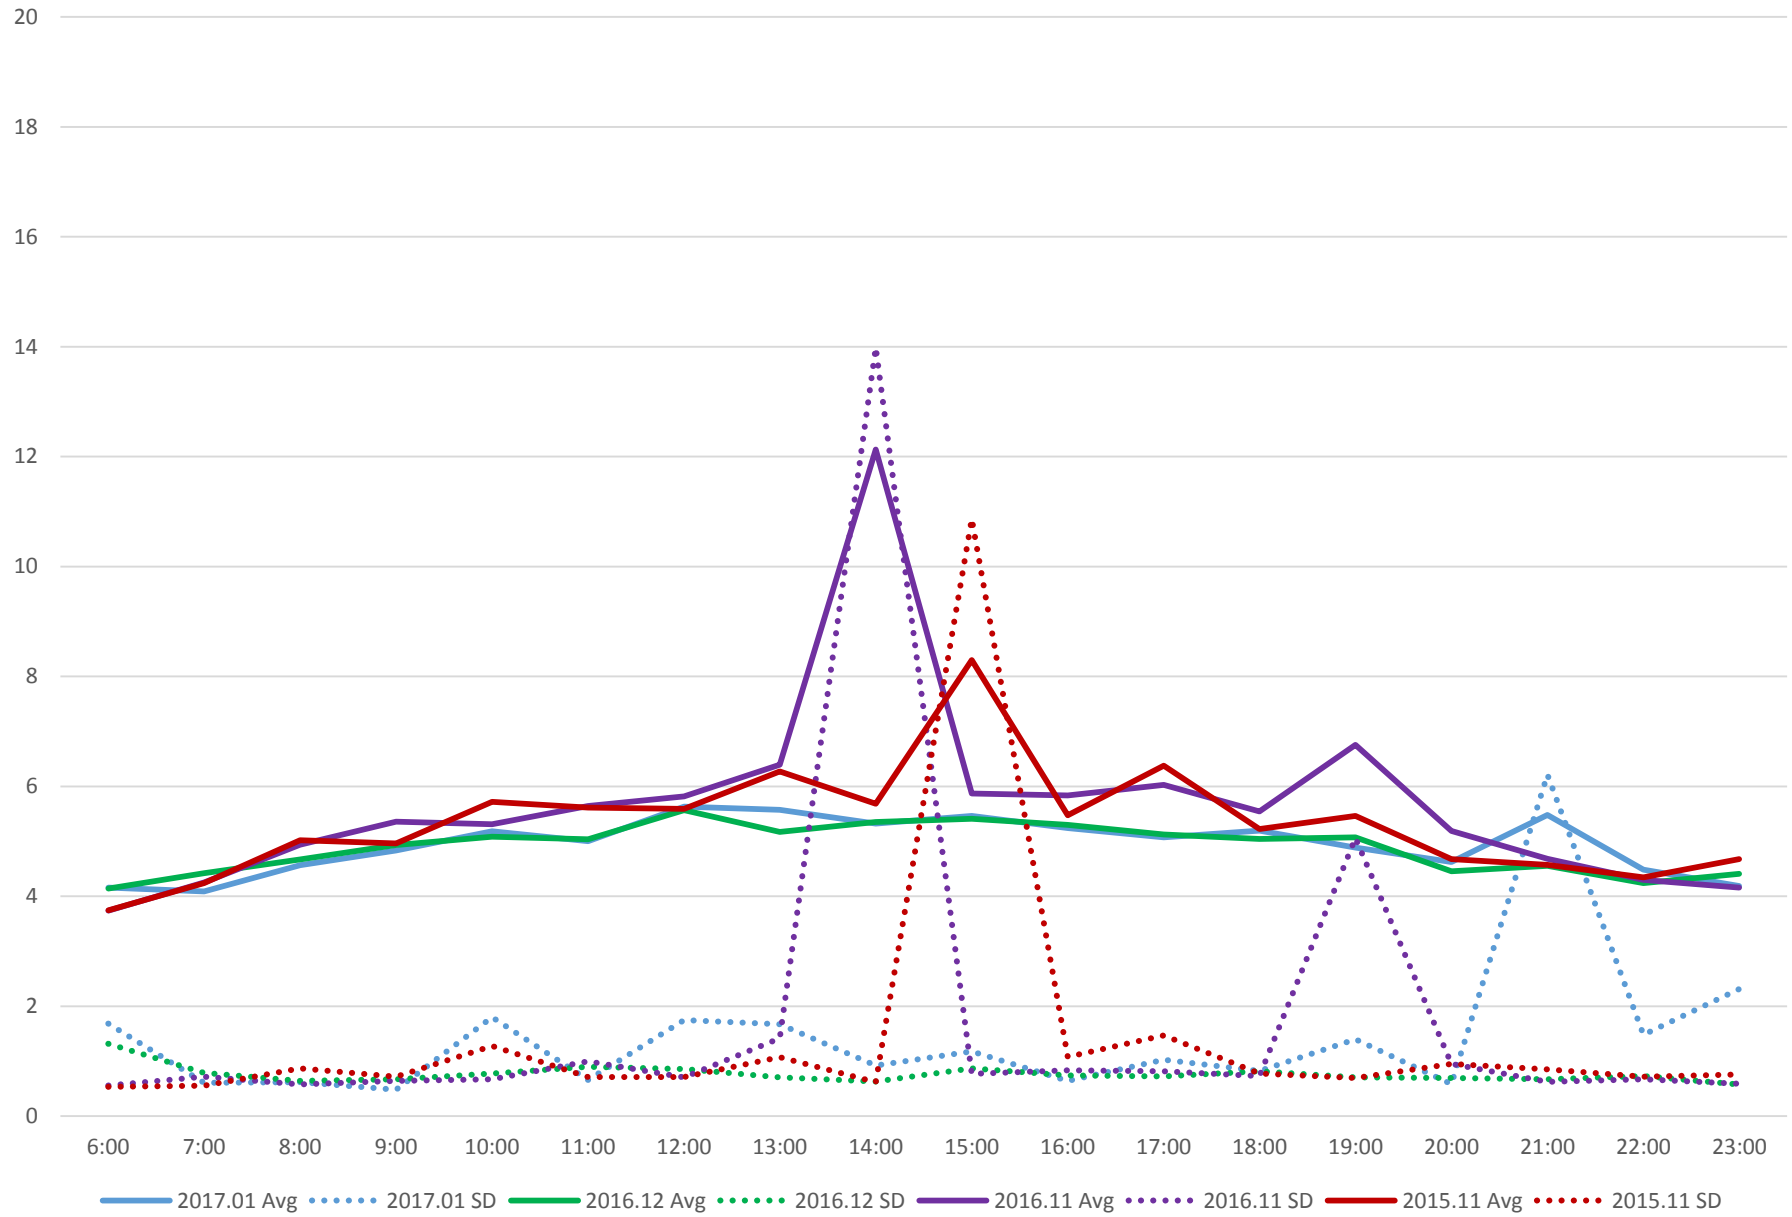

501 Queen Comparative Travel Times Long Branch to Kipling EB Weekdays

501 Queen Comparative Travel Times Long Branch to Kipling EB Saturdays

501 Queen Comparative Travel Times Long Branch to Kipling EB Sundays/Holidays

501 Queen Comparative Travel Times Kipling to Long Branch WB Weekdays

501 Queen Comparative Travel Times Kipling to Long Branch WB Saturdays

501 Queen Comparative Travel Times Kipling to Long Branch WB Sundays/Holidays