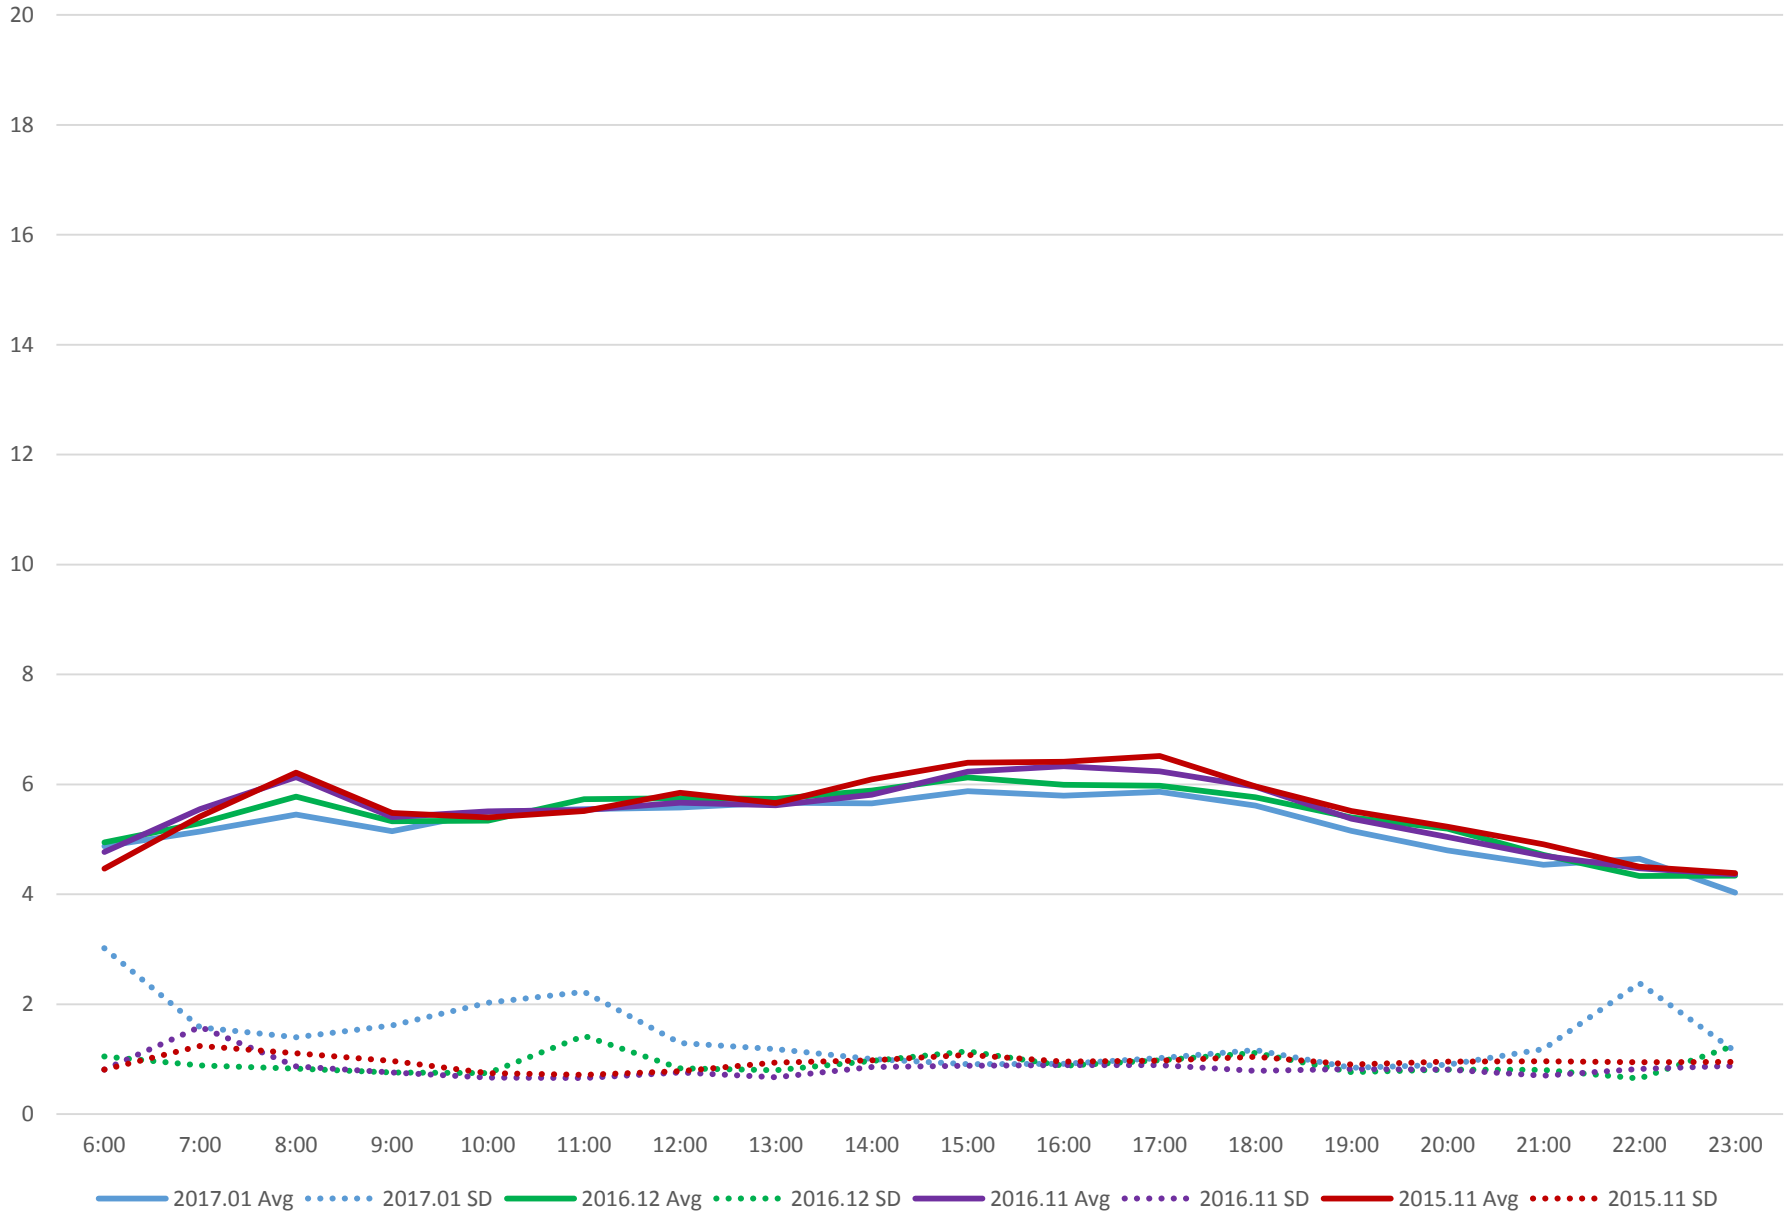

501 Queen Comparative Travel Times Long Branch to Kipling EB Weekdays

501 Queen Comparative Travel Times Long Branch to Kipling EB Saturdays

501 Queen Comparative Travel Times Long Branch to Kipling EB Sundays/Holidays

501 Queen Comparative Travel Times Kipling to Long Branch WB Weekdays

501 Queen Comparative Travel Times Kipling to Long Branch WB Saturdays

501 Queen Comparative Travel Times Kipling to Long Branch WB Sundays/Holidays