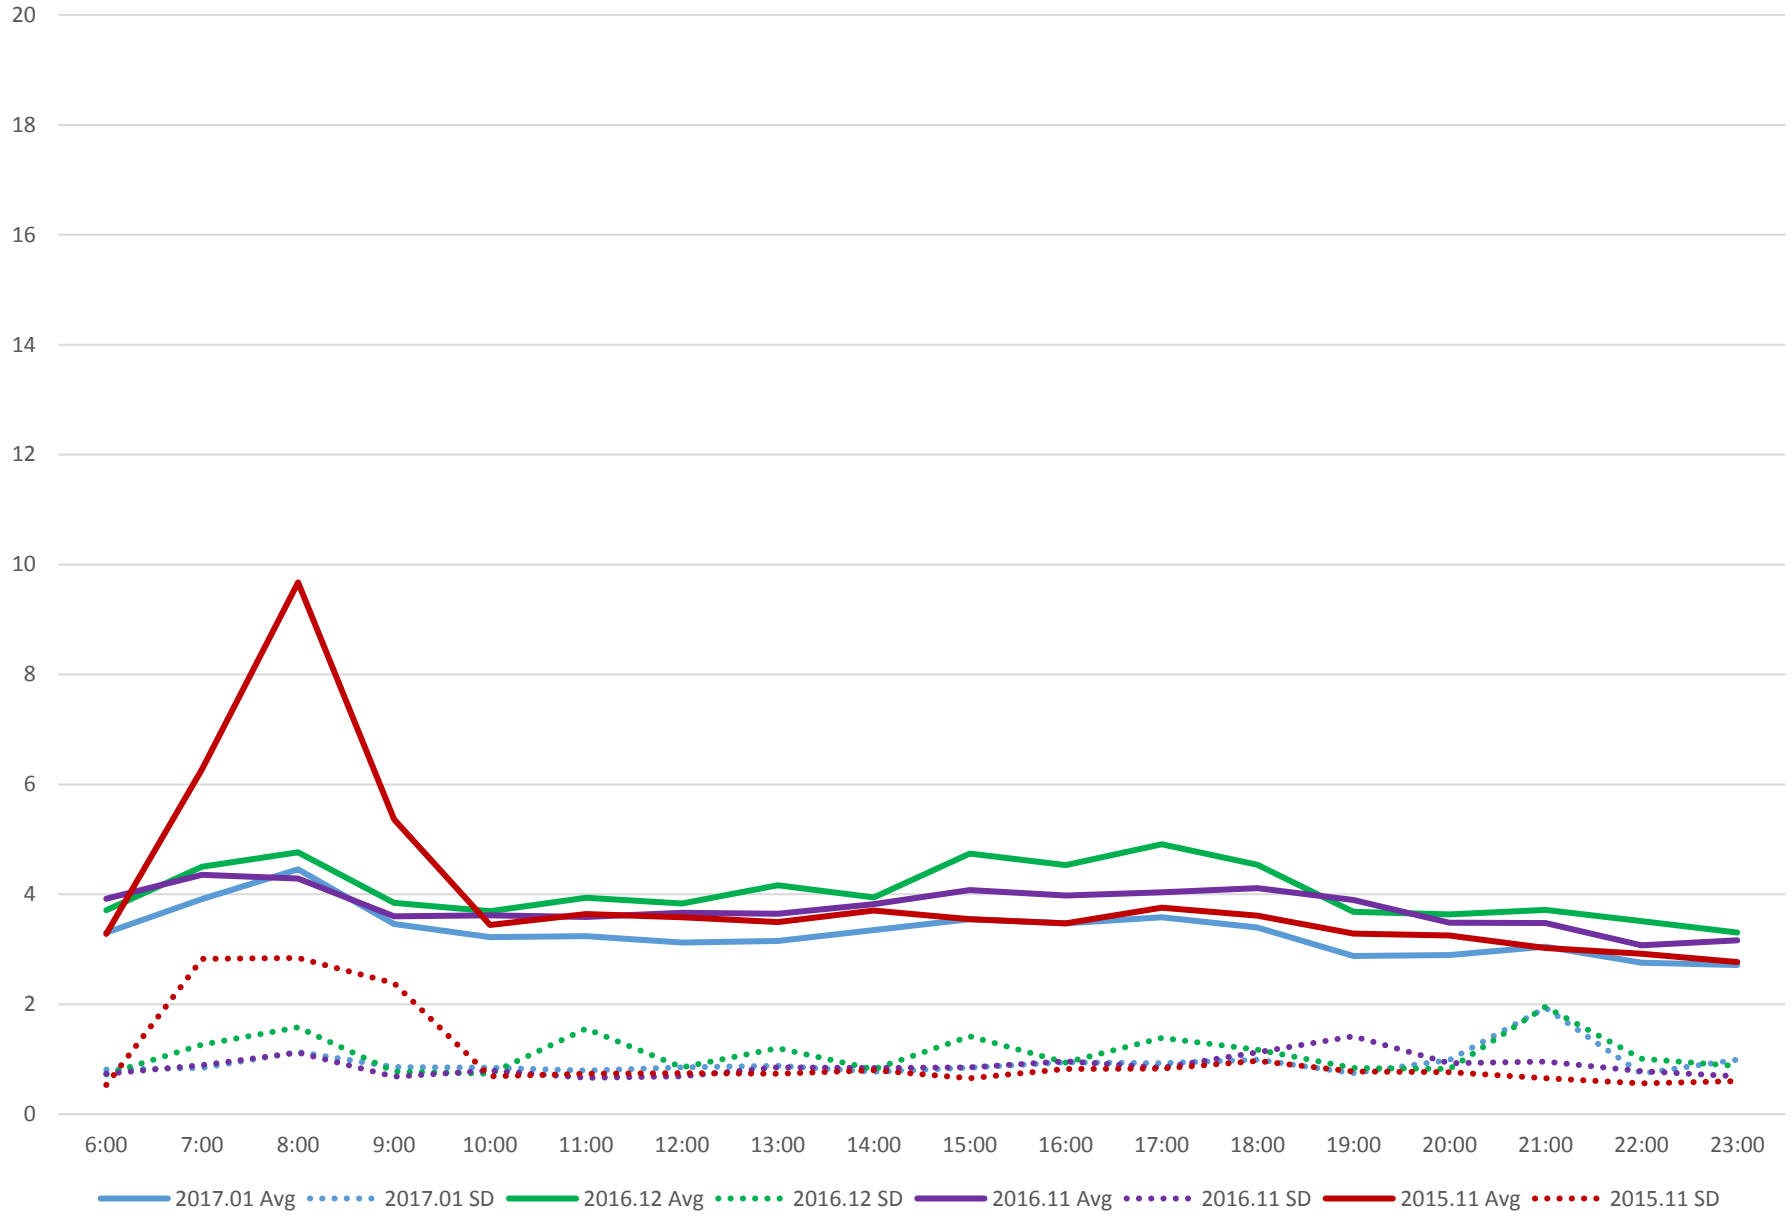

501 Queen Comparative Travel Times Legion Road to Lakeshore/Humber EB Weekdays

501 Queen Comparative Travel Times Legion Road to Lakeshore/Humber EB Saturdays

501 Queen Comparative Travel Times Legion Road to Lakeshore/Humber EB Sundays/Holidays

501 Queen Comparative Travel Times Lakeshore/Humber to Legion Road WB Weekdays

501 Queen Comparative Travel Times Lakeshore/Humber to Legion Road WB Saturdays

501 Queen Comparative Travel Times Lakeshore/Humber to Legion Road WB Sundays/Holidays