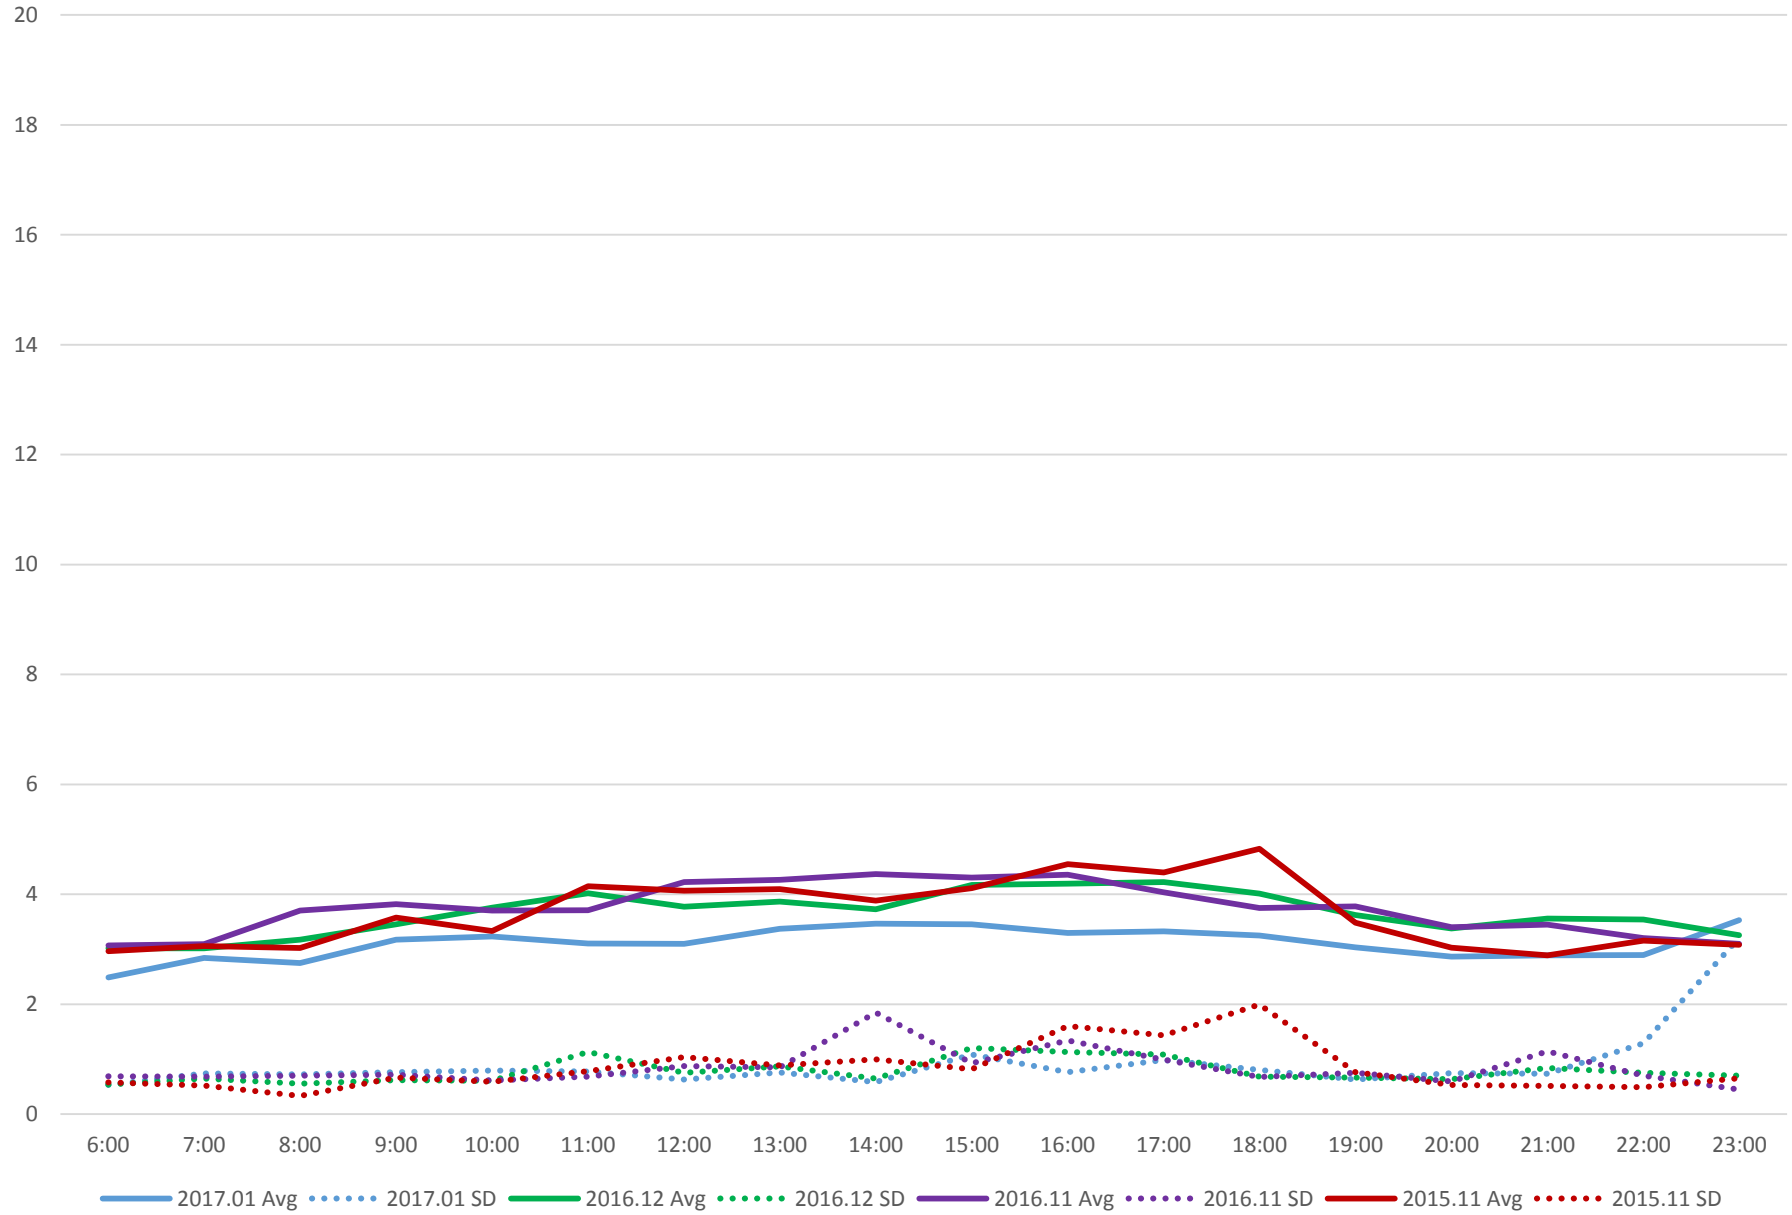

501 Queen Comparative Travel Times Legion Road to Lakeshore/Humber EB Weekdays

501 Queen Comparative Travel Times Legion Road to Lakeshore/Humber EB Saturdays

501 Queen Comparative Travel Times Legion Road to Lakeshore/Humber EB Sundays/Holidays

501 Queen Comparative Travel Times Lakeshore/Humber to Legion Road WB Weekdays

501 Queen Comparative Travel Times Lakeshore/Humber to Legion Road WB Saturdays

501 Queen Comparative Travel Times Lakeshore/Humber to Legion Road WB Sundays/Holidays