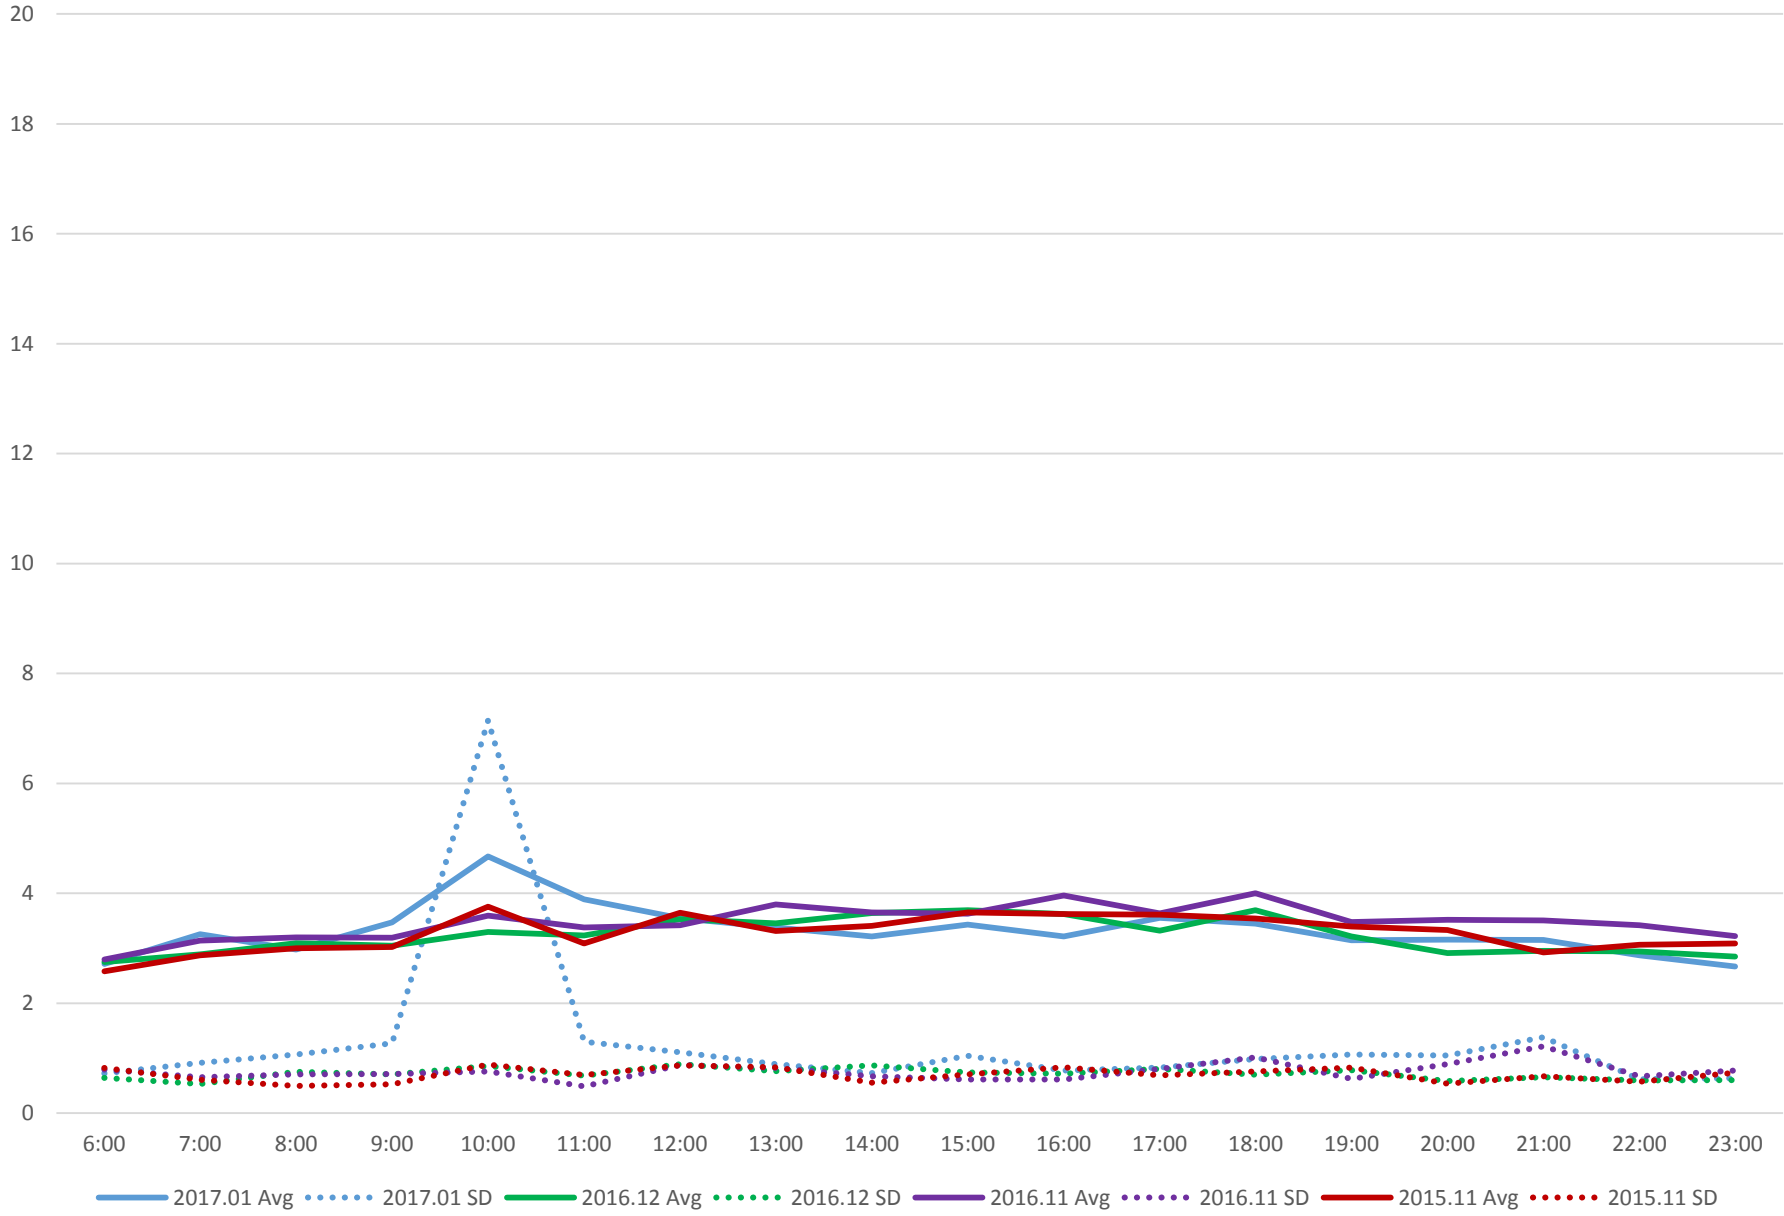

501 Queen Comparative Travel Times Legion Road to Lakeshore/Humber EB Weekdays

501 Queen Comparative Travel Times Legion Road to Lakeshore/Humber EB Saturdays

501 Queen Comparative Travel Times Legion Road to Lakeshore/Humber EB Sundays/Holidays

501 Queen Comparative Travel Times Lakeshore/Humber to Legion Road WB Weekdays

501 Queen Comparative Travel Times Lakeshore/Humber to Legion Road WB Saturdays

501 Queen Comparative Travel Times Lakeshore/Humber to Legion Road WB Sundays/Holidays