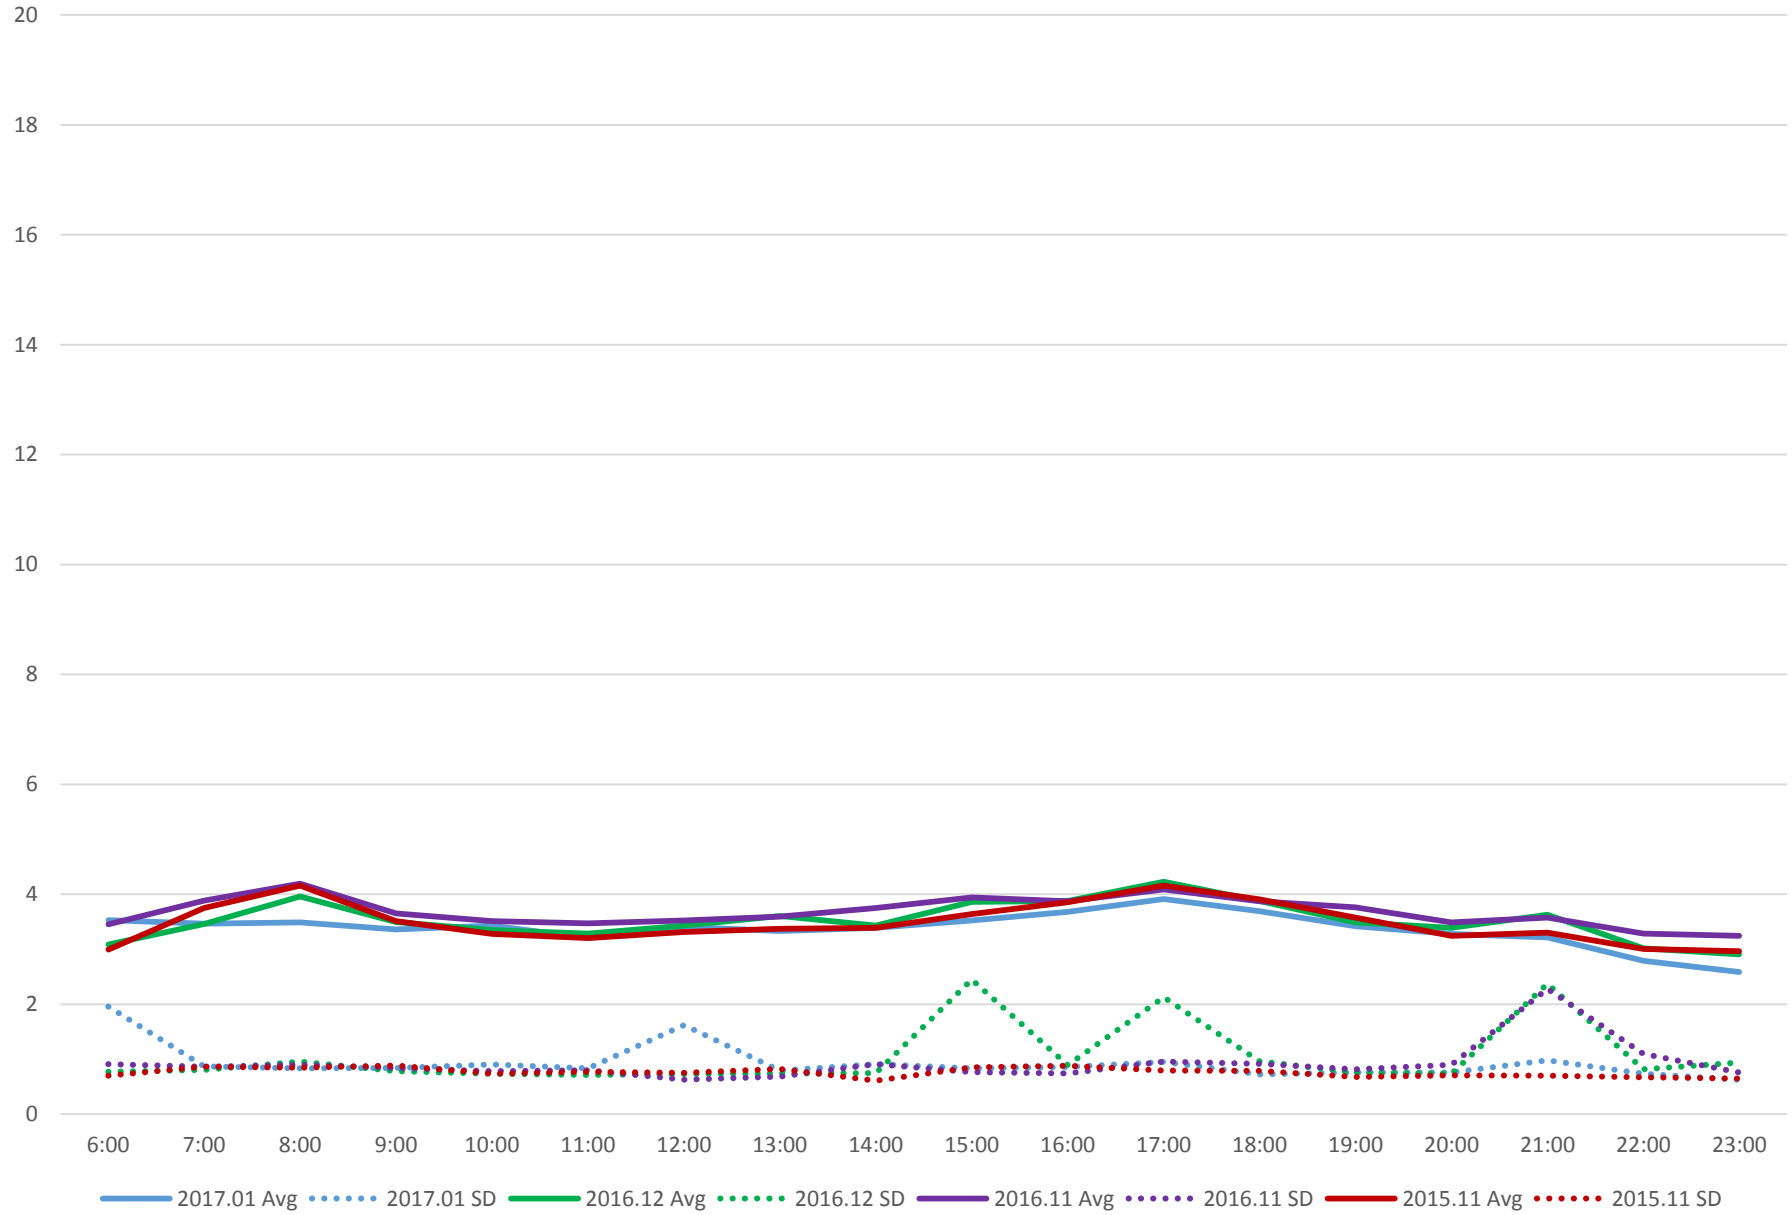

501 Queen Comparative Travel Times Legion Road to Lakeshore/Humber EB Weekdays

501 Queen Comparative Travel Times Legion Road to Lakeshore/Humber EB Saturdays

501 Queen Comparative Travel Times Legion Road to Lakeshore/Humber EB Sundays/Holidays

501 Queen Comparative Travel Times Lakeshore/Humber to Legion Road WB Weekdays

501 Queen Comparative Travel Times Lakeshore/Humber to Legion Road WB Saturdays

501 Queen Comparative Travel Times Lakeshore/Humber to Legion Road WB Sundays/Holidays