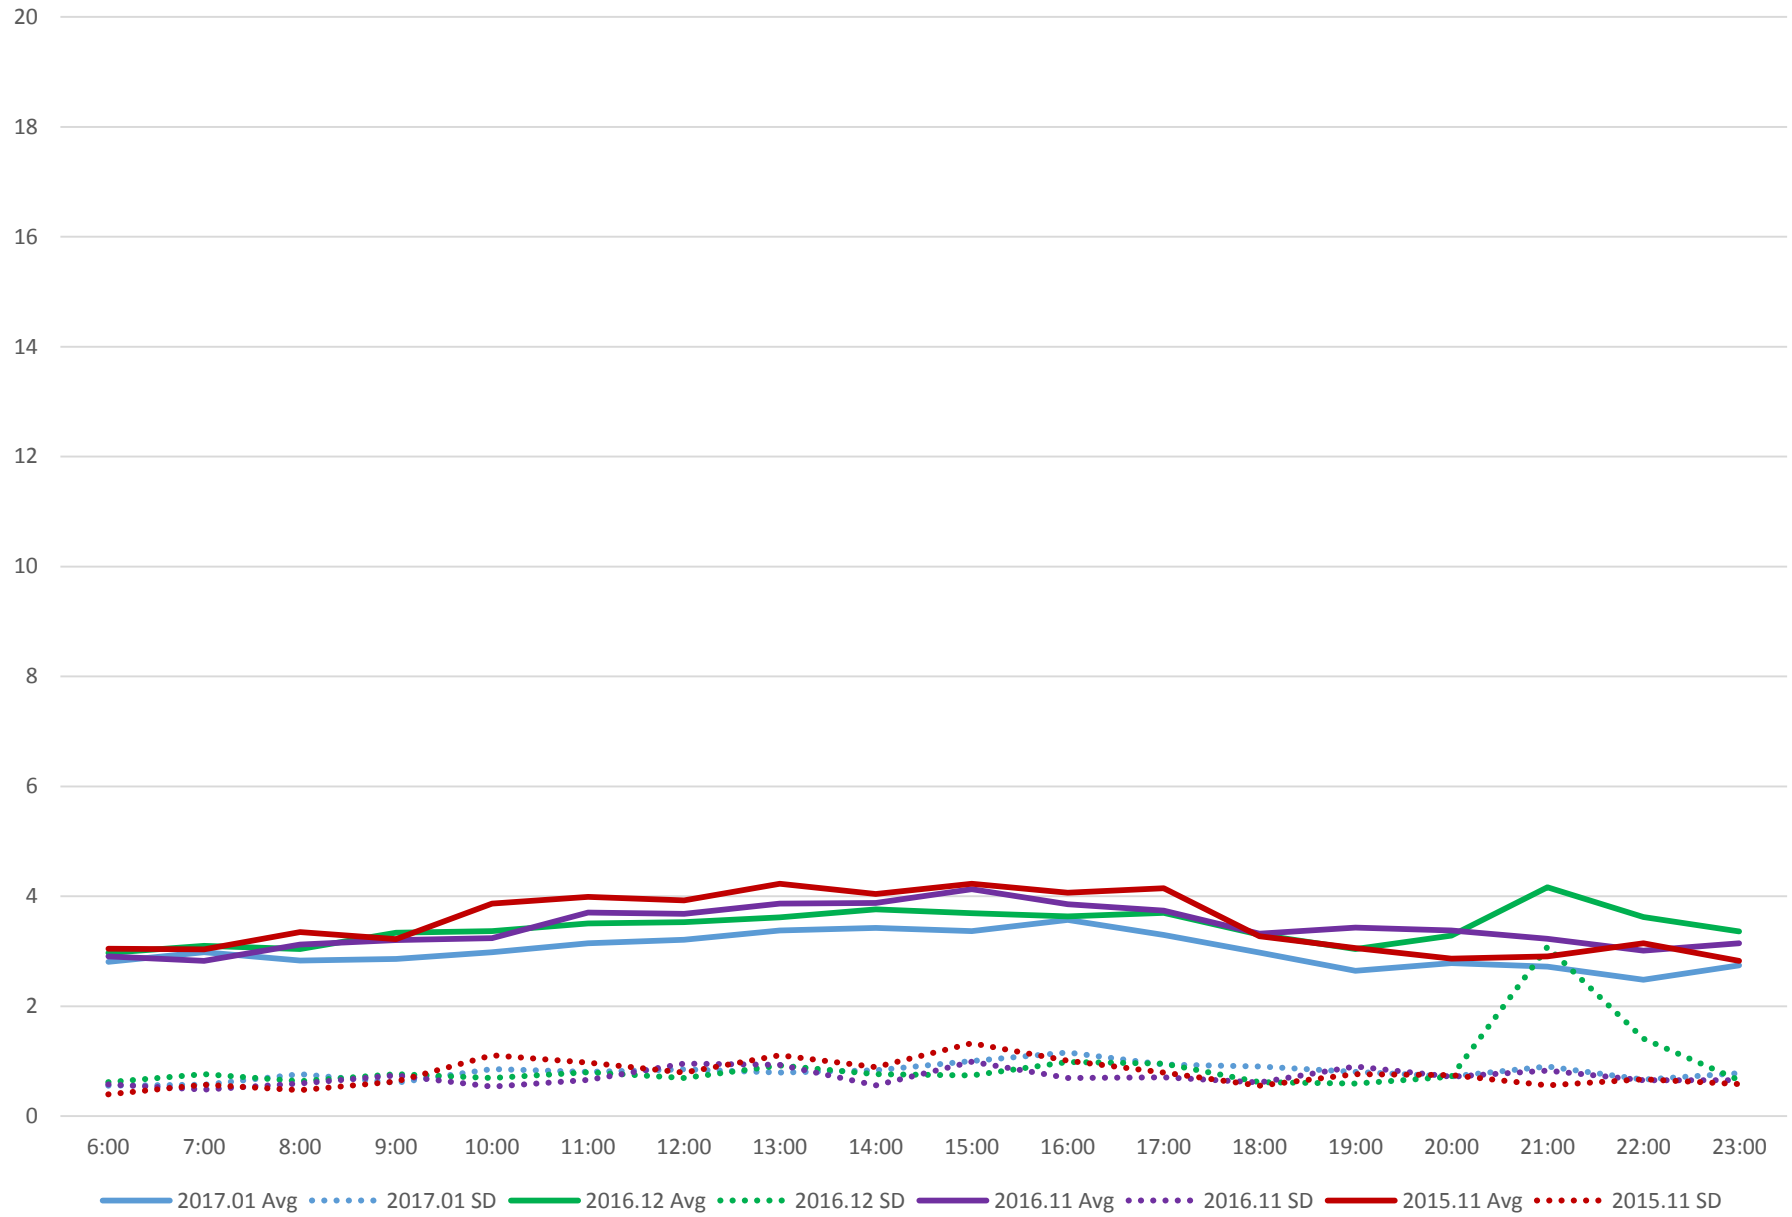

501 Queen Comparative Travel Times Legion Road to Lakeshore/Humber EB Weekdays

501 Queen Comparative Travel Times Legion Road to Lakeshore/Humber EB Saturdays

501 Queen Comparative Travel Times Legion Road to Lakeshore/Humber EB Sundays/Holidays

501 Queen Comparative Travel Times Lakeshore/Humber to Legion Road WB Weekdays

501 Queen Comparative Travel Times Lakeshore/Humber to Legion Road WB Saturdays

501 Queen Comparative Travel Times Lakeshore/Humber to Legion Road WB Sundays/Holidays