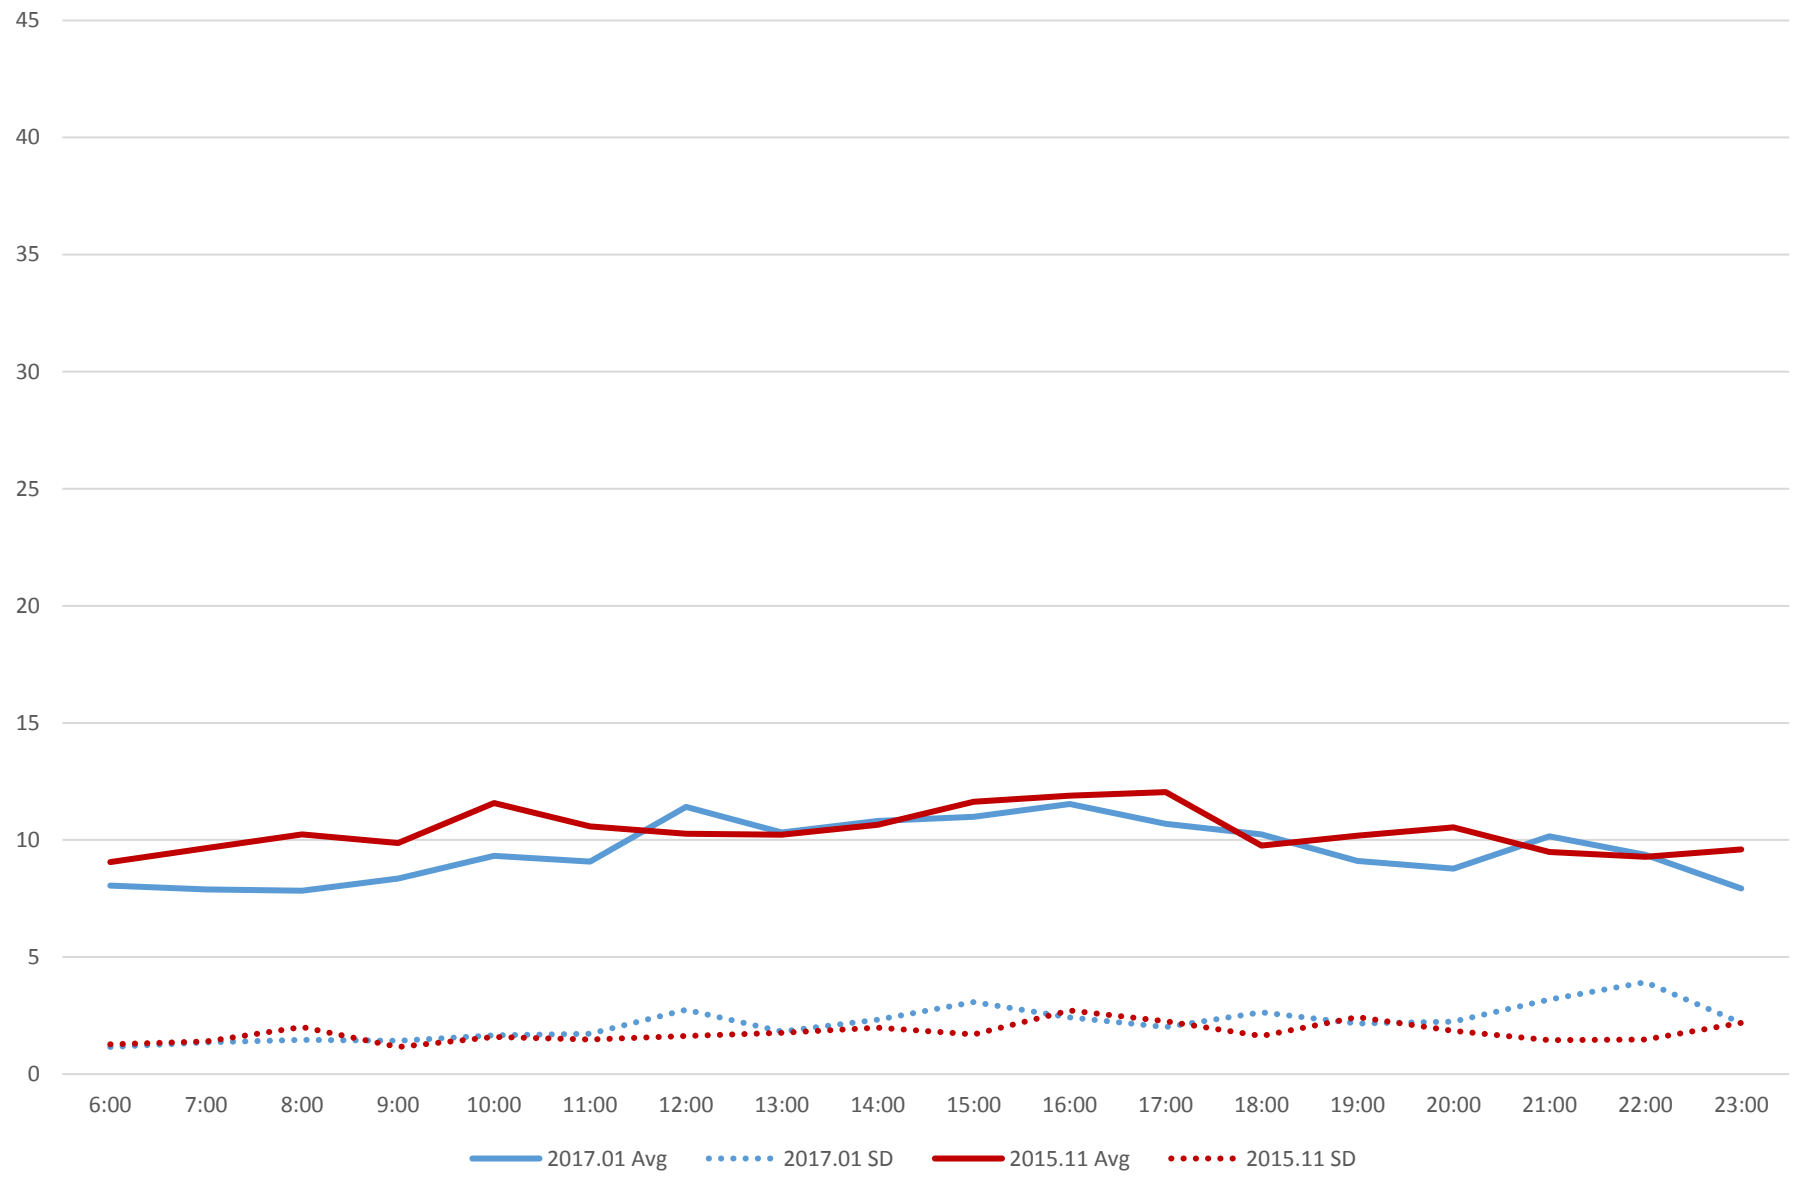

501 Queen Comparative Travel Times Lake Shore at Humber Loop to Roncesvalles EB Weekdays

501 Queen Comparative Travel Times Lake Shore at Humber Loop to Roncesvalles EB Saturdays

501 Queen Comparative Travel Times Lake Shore at Humber Loop to Roncesvalles EB Sundays/Holidays

501 Queen Comparative Travel Times Roncesvalles to Lake Shore at Humber Loop WB Weekdays

501 Queen Comparative Travel Times Roncesvalles to Lake Shore at Humber Loop WB Saturdays

501 Queen Comparative Travel Times Roncesvalles to Lake Shore at Humber Loop WB Sundays/Holidays