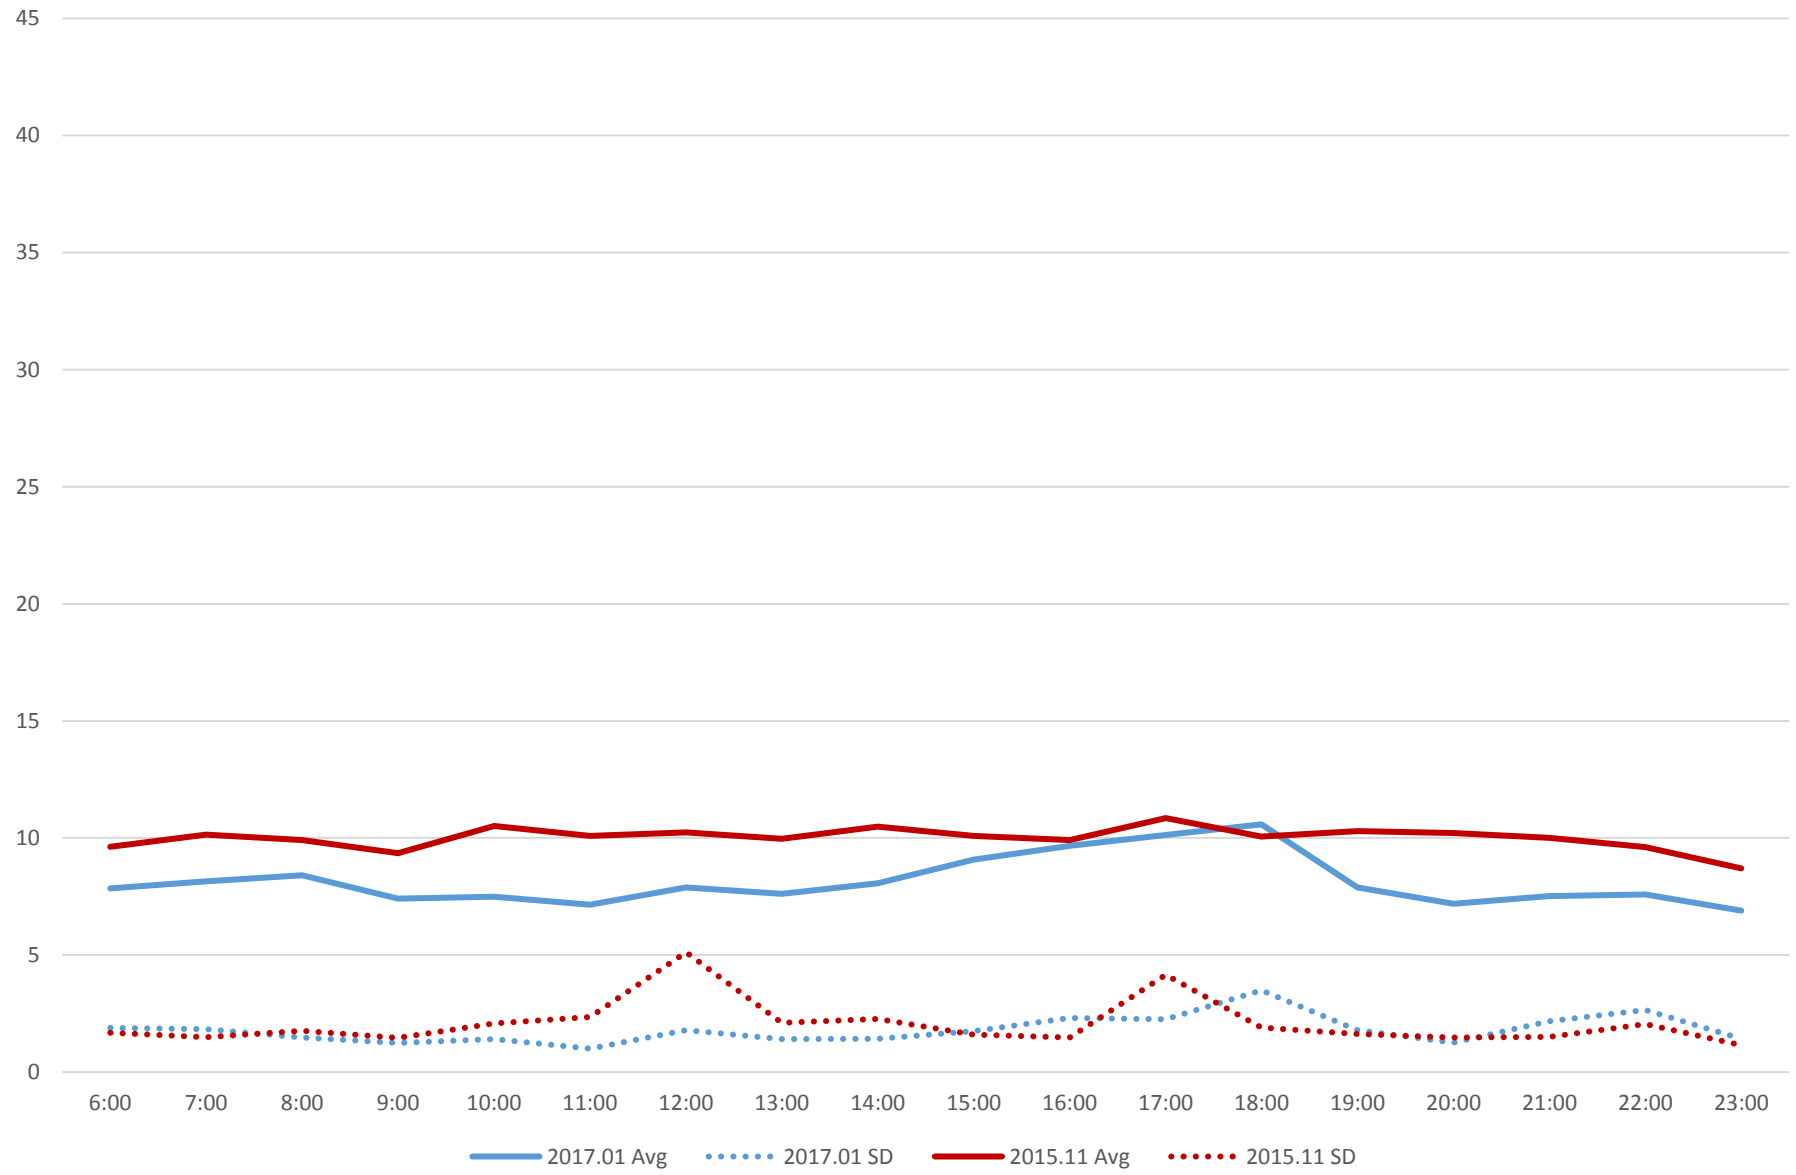

501 Queen Comparative Travel Times Lake Shore at Humber Loop to Roncesvalles EB Weekdays

501 Queen Comparative Travel Times Lake Shore at Humber Loop to Roncesvalles EB Saturdays

501 Queen Comparative Travel Times Lake Shore at Humber Loop to Roncesvalles EB Sundays/Holidays

501 Queen Comparative Travel Times Roncesvalles to Lake Shore at Humber Loop WB Weekdays

501 Queen Comparative Travel Times Roncesvalles to Lake Shore at Humber Loop WB Saturdays

501 Queen Comparative Travel Times Roncesvalles to Lake Shore at Humber Loop WB Sundays/Holidays