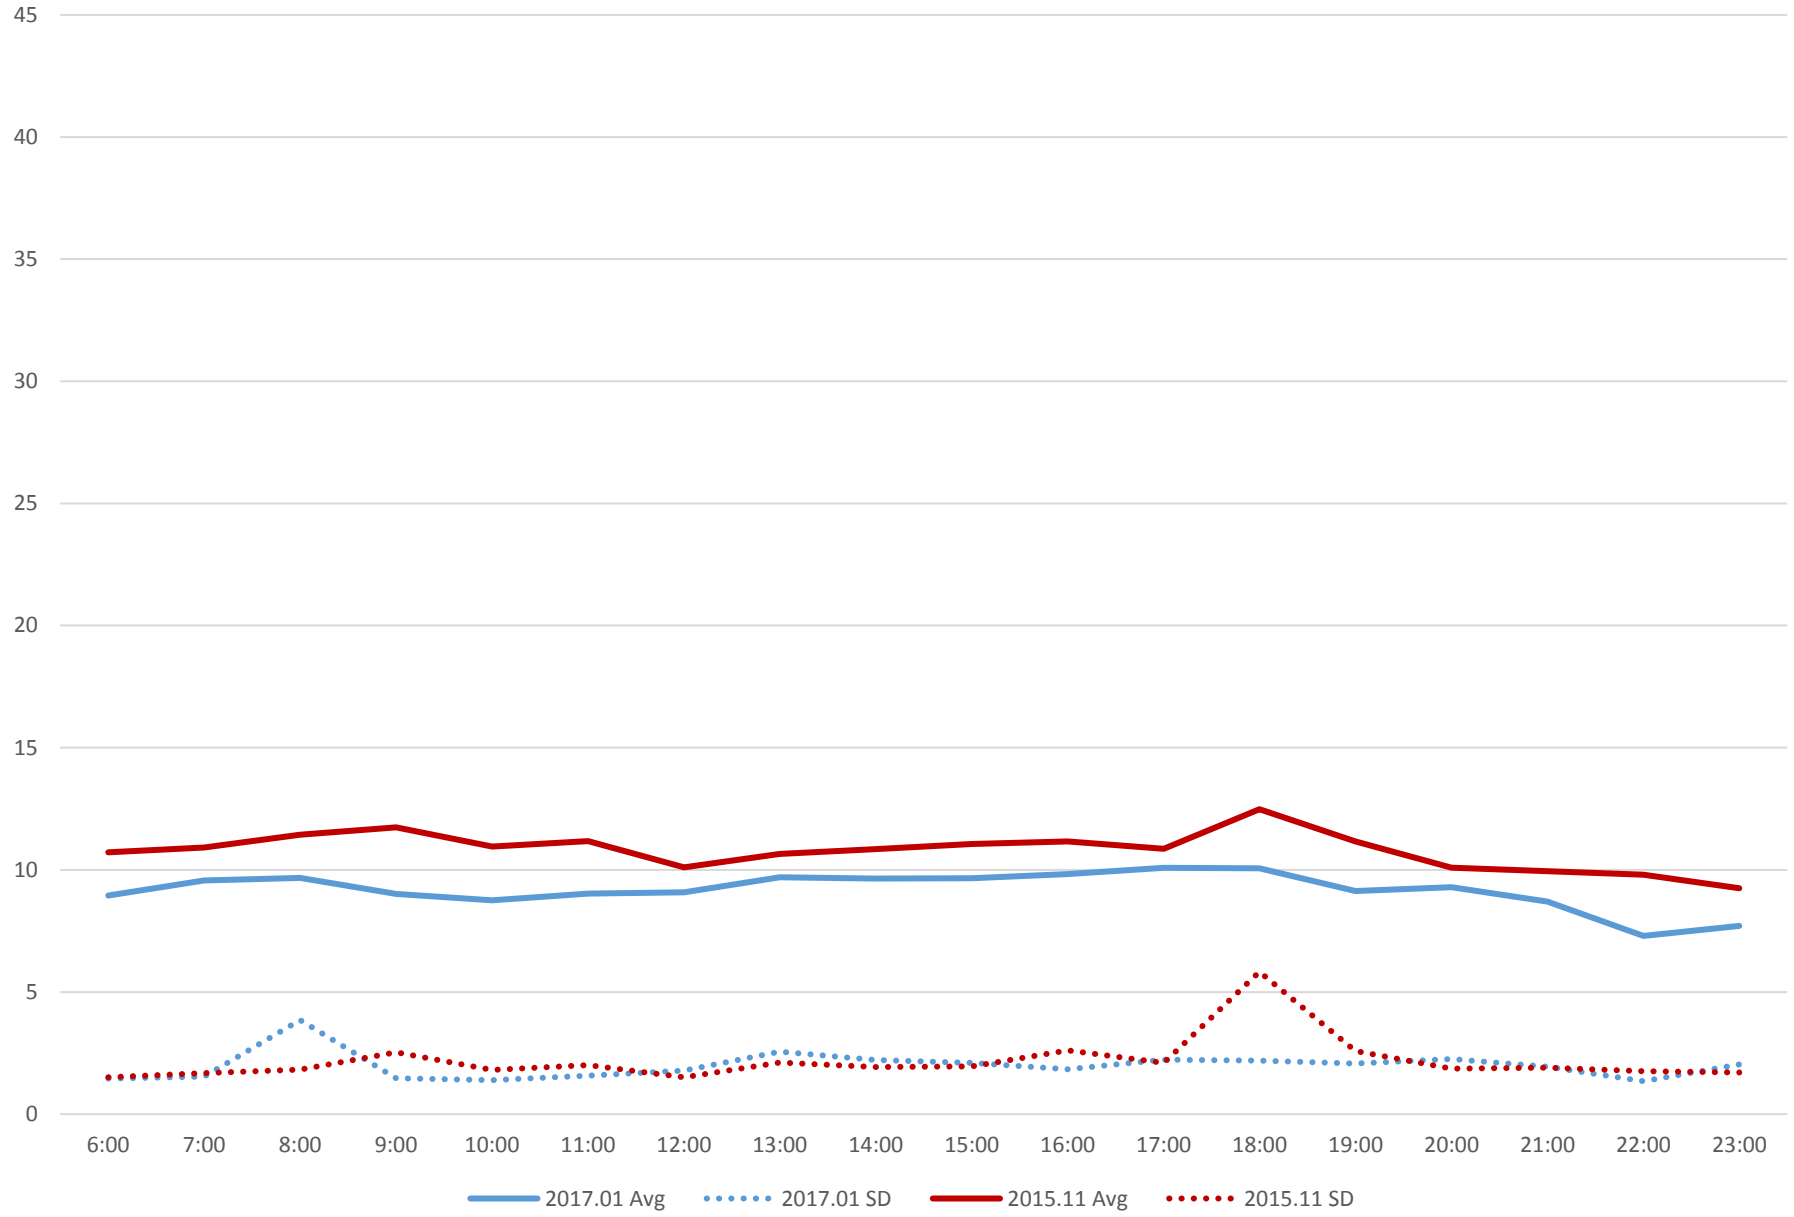

501 Queen Comparative Travel Times Lake Shore at Humber Loop to Roncesvalles EB Weekdays

501 Queen Comparative Travel Times Lake Shore at Humber Loop to Roncesvalles EB Saturdays

501 Queen Comparative Travel Times Lake Shore at Humber Loop to Roncesvalles EB Sundays/Holidays

501 Queen Comparative Travel Times Roncesvalles to Lake Shore at Humber Loop WB Weekdays

501 Queen Comparative Travel Times Roncesvalles to Lake Shore at Humber Loop WB Saturdays

501 Queen Comparative Travel Times Roncesvalles to Lake Shore at Humber Loop WB Sundays/Holidays