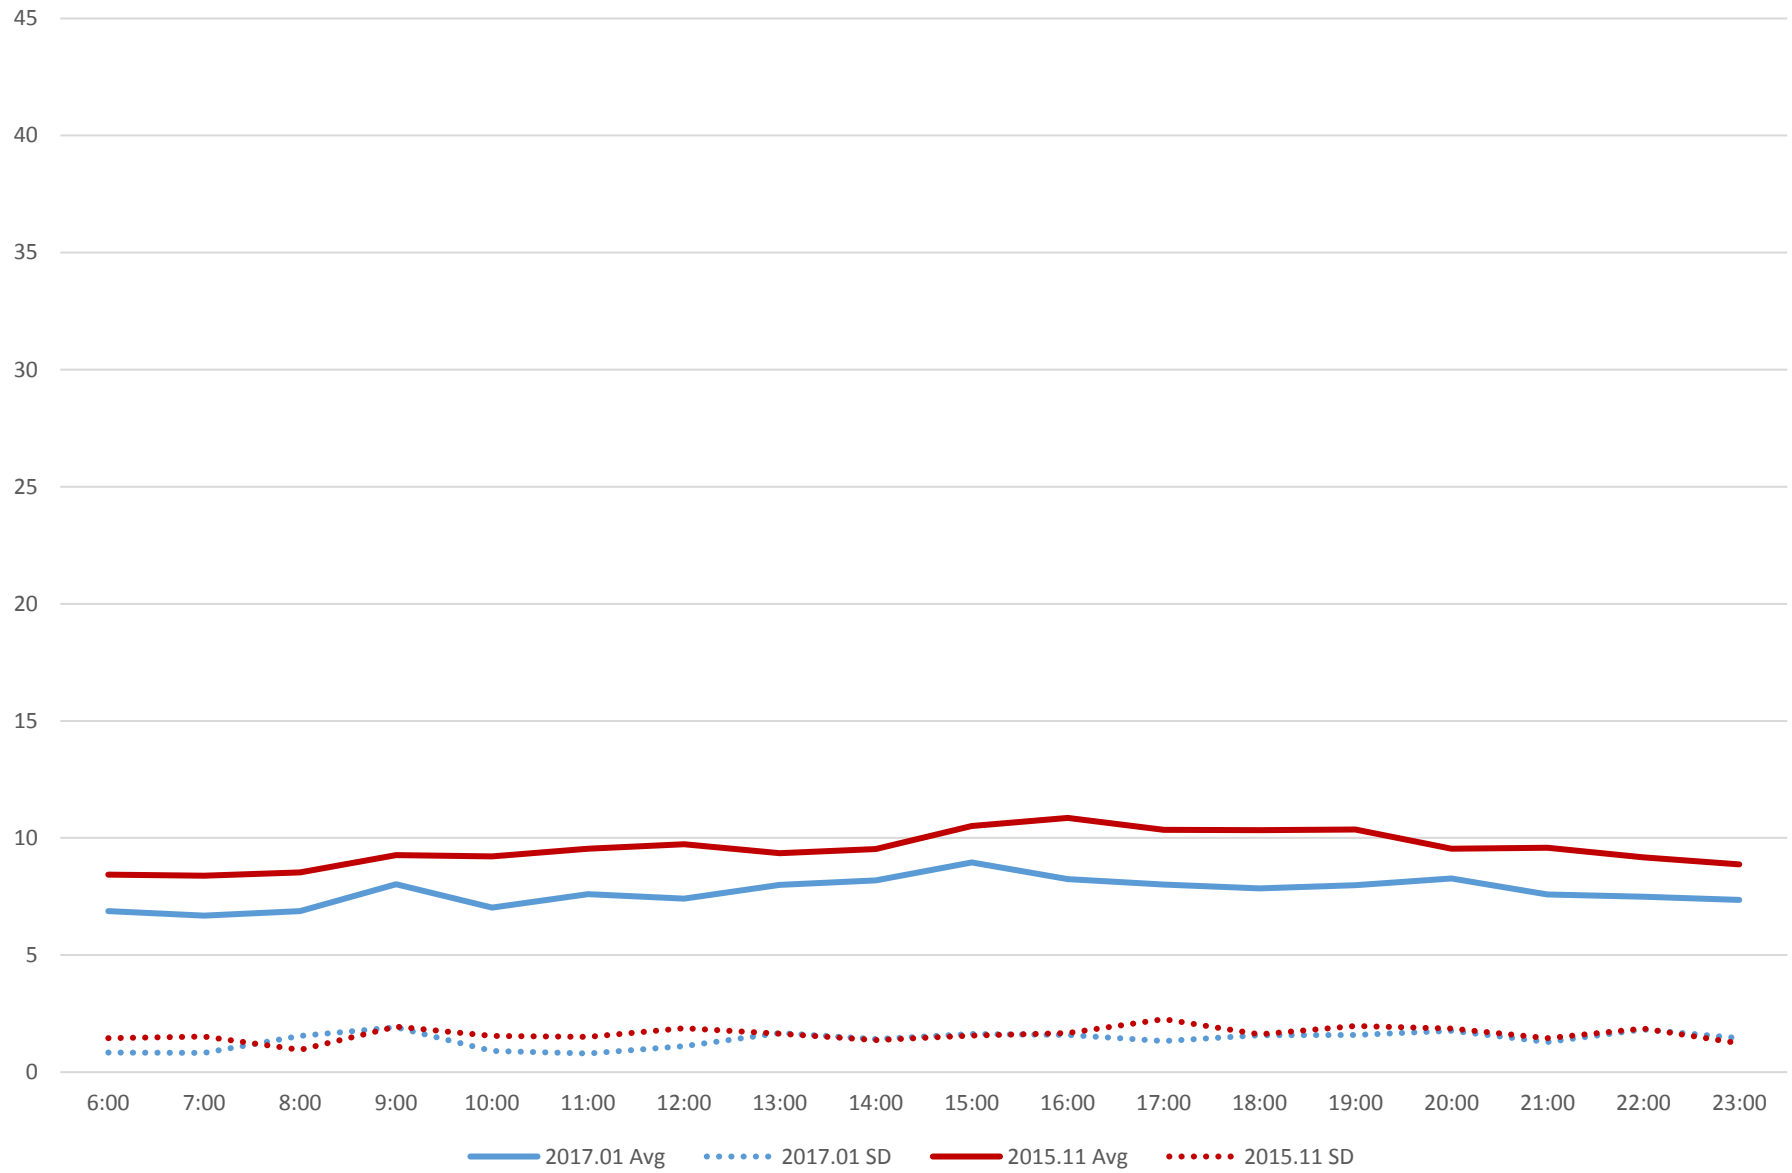

501 Queen Comparative Travel Times Lake Shore at Humber Loop to Roncesvalles EB Weekdays

501 Queen Comparative Travel Times Lake Shore at Humber Loop to Roncesvalles EB Saturdays

501 Queen Comparative Travel Times Lake Shore at Humber Loop to Roncesvalles EB Sundays/Holidays

501 Queen Comparative Travel Times Roncesvalles to Lake Shore at Humber Loop WB Weekdays

501 Queen Comparative Travel Times Roncesvalles to Lake Shore at Humber Loop WB Saturdays

501 Queen Comparative Travel Times Roncesvalles to Lake Shore at Humber Loop WB Sundays/Holidays