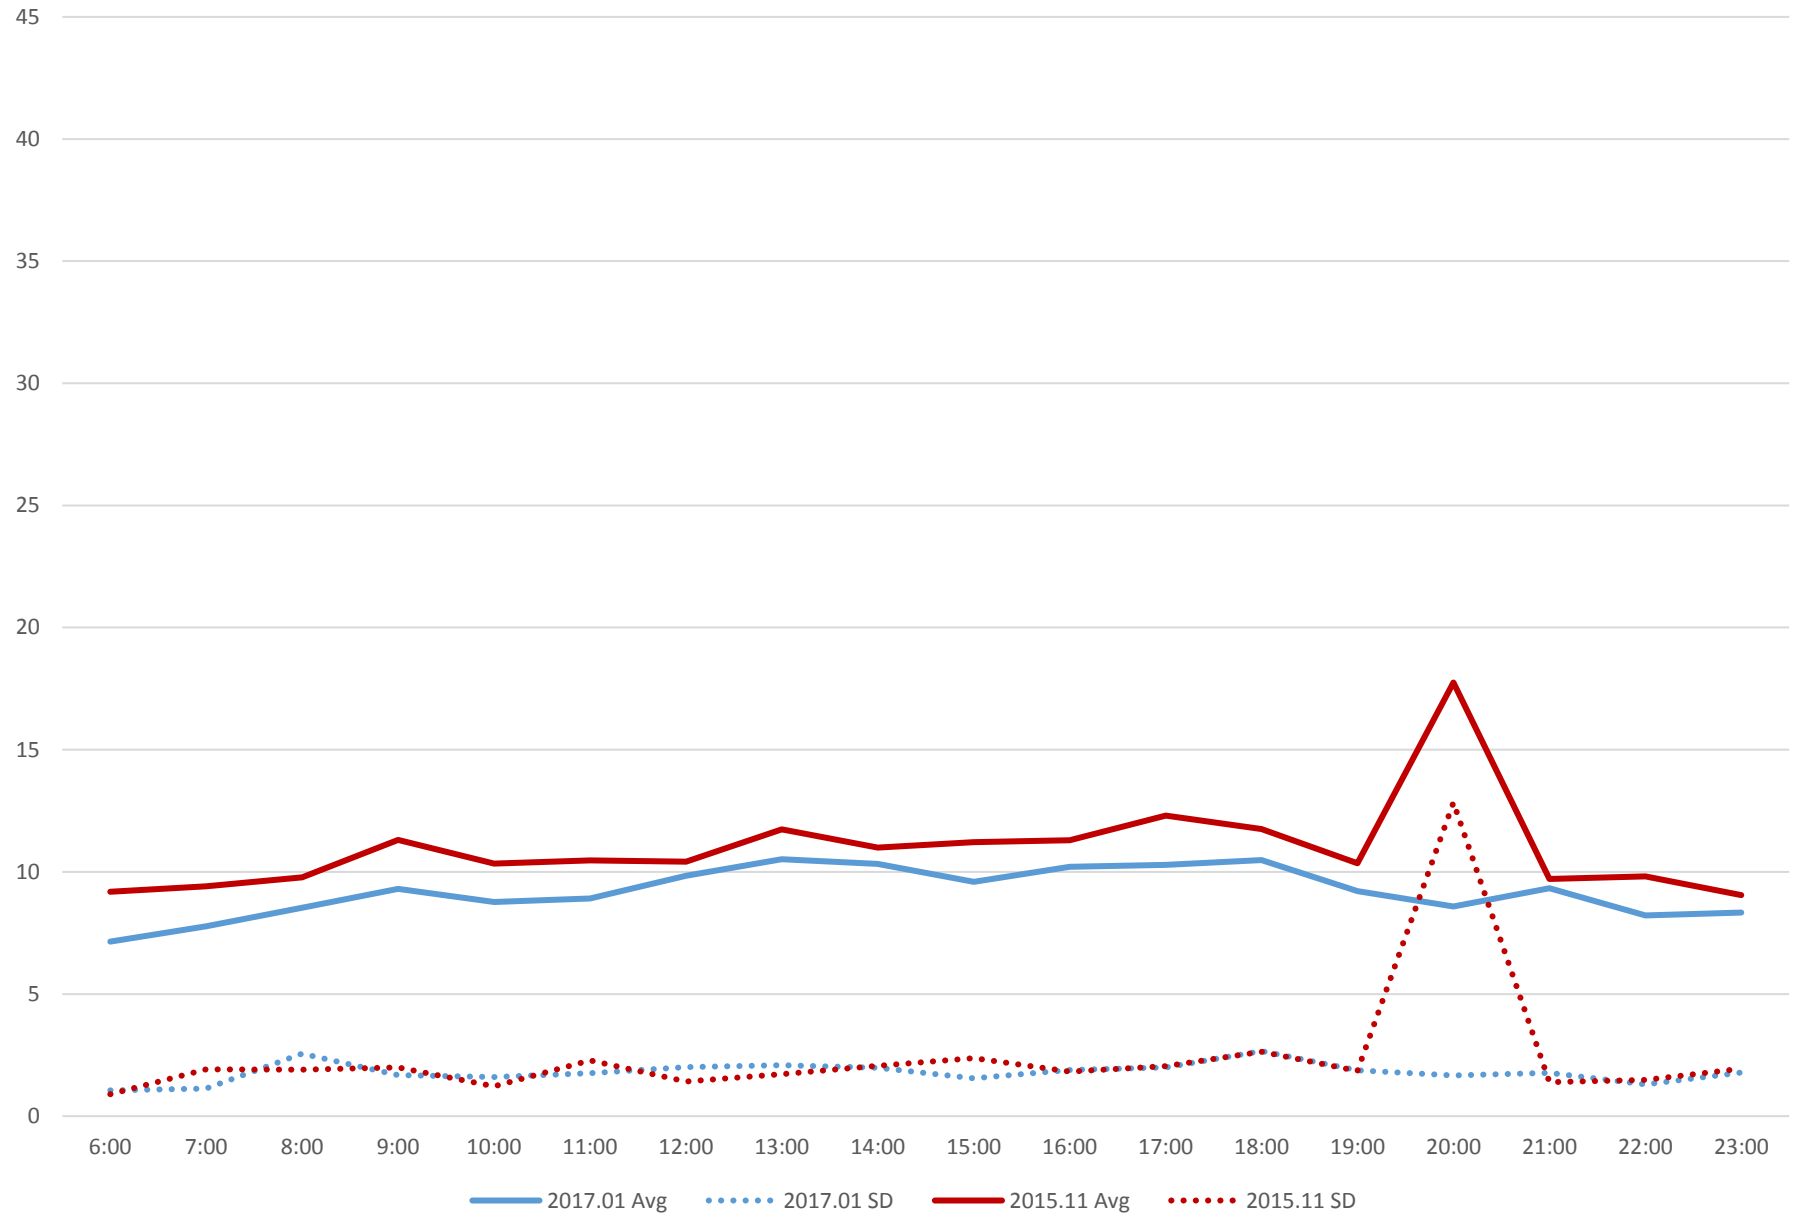

501 Queen Comparative Travel Times Lake Shore at Humber Loop to Roncesvalles EB Weekdays

501 Queen Comparative Travel Times Lake Shore at Humber Loop to Roncesvalles EB Saturdays

501 Queen Comparative Travel Times Lake Shore at Humber Loop to Roncesvalles EB Sundays/Holidays

501 Queen Comparative Travel Times Roncesvalles to Lake Shore at Humber Loop WB Weekdays

501 Queen Comparative Travel Times Roncesvalles to Lake Shore at Humber Loop WB Saturdays

501 Queen Comparative Travel Times Roncesvalles to Lake Shore at Humber Loop WB Sundays/Holidays