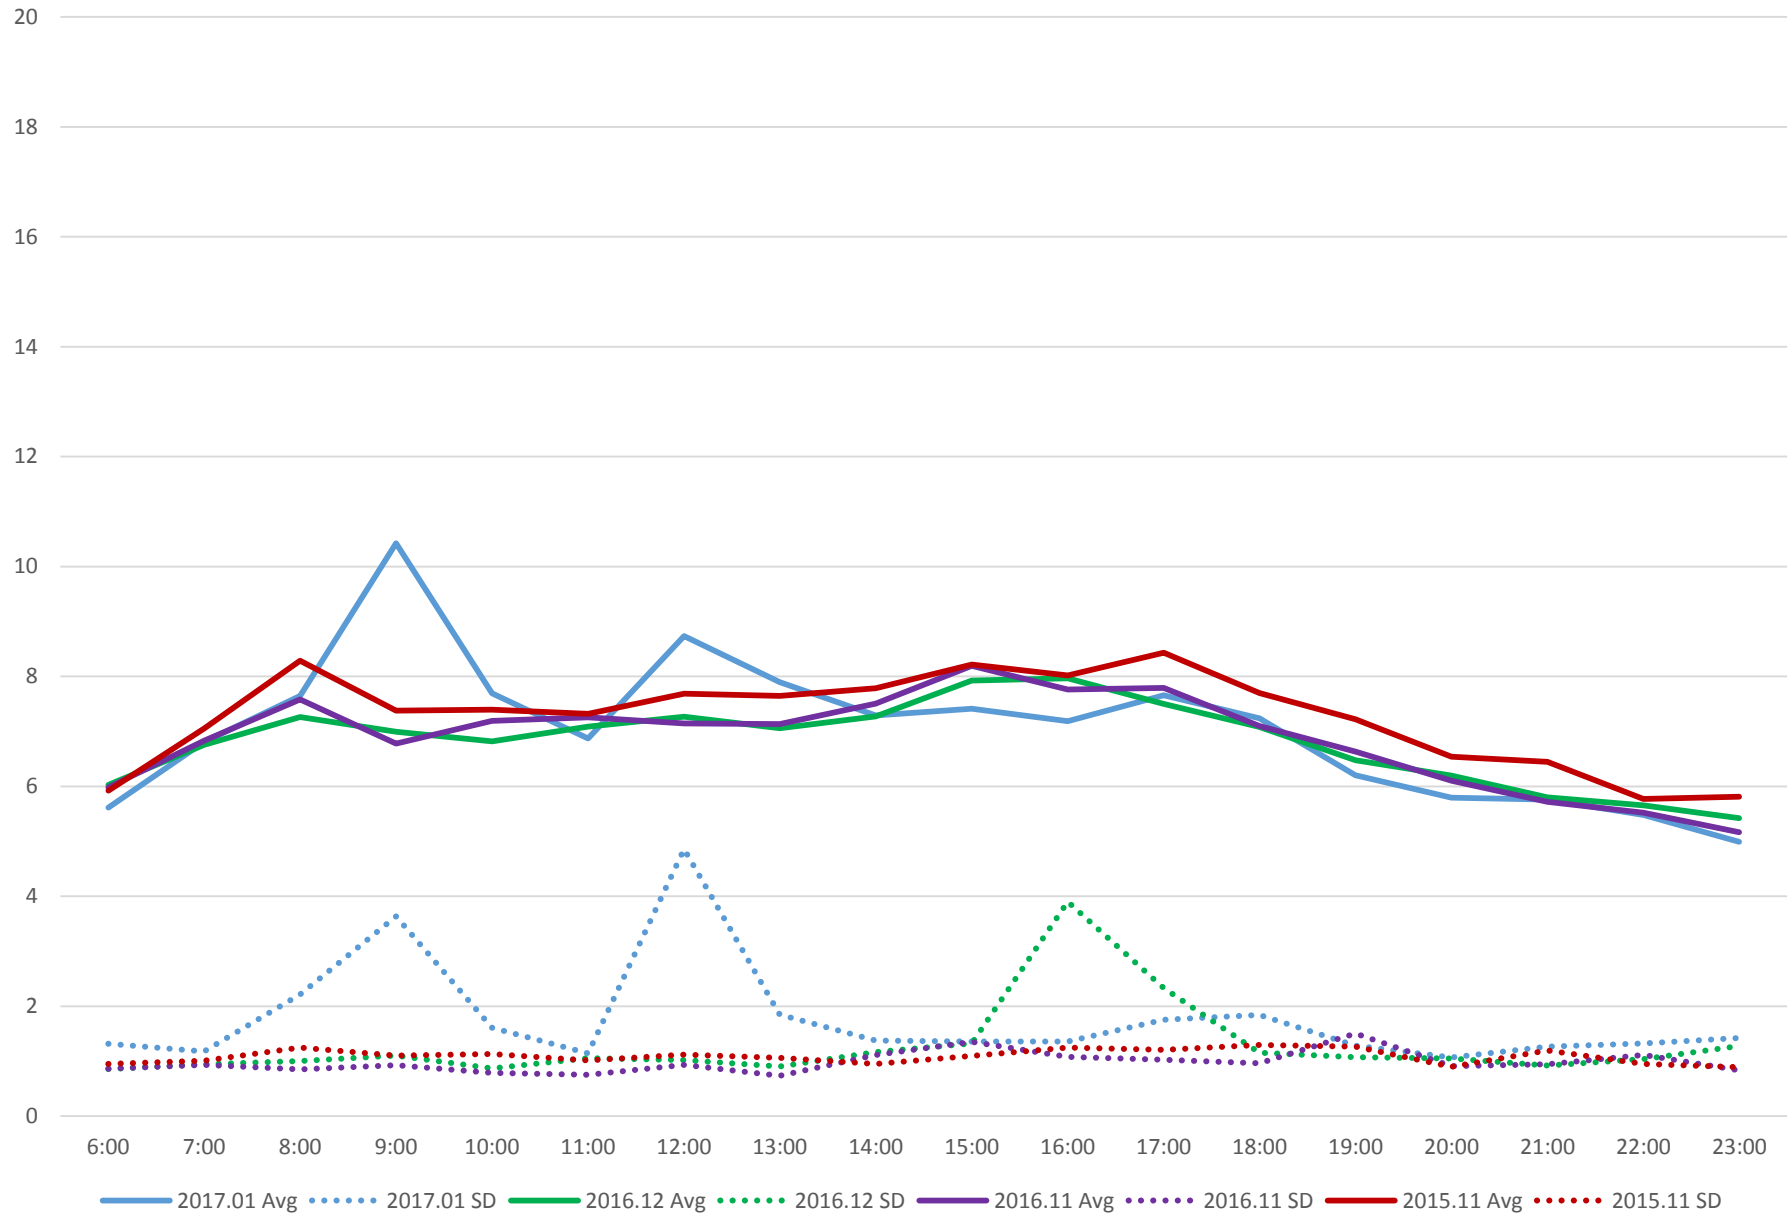

501 Queen Comparative Travel Times Kipling to Royal York EB Weekdays

501 Queen Comparative Travel Times Kipling to Royal York EB Saturdays

501 Queen Comparative Travel Times Kipling to Royal York EB Sundays/Holidays

501 Queen Comparative Travel Times Royal York to Kipling WB Weekdays

501 Queen Comparative Travel Times Royal York to Kipling WB Saturdays

501 Queen Comparative Travel Times Royal York to Kipling WB Sundays/Holidays