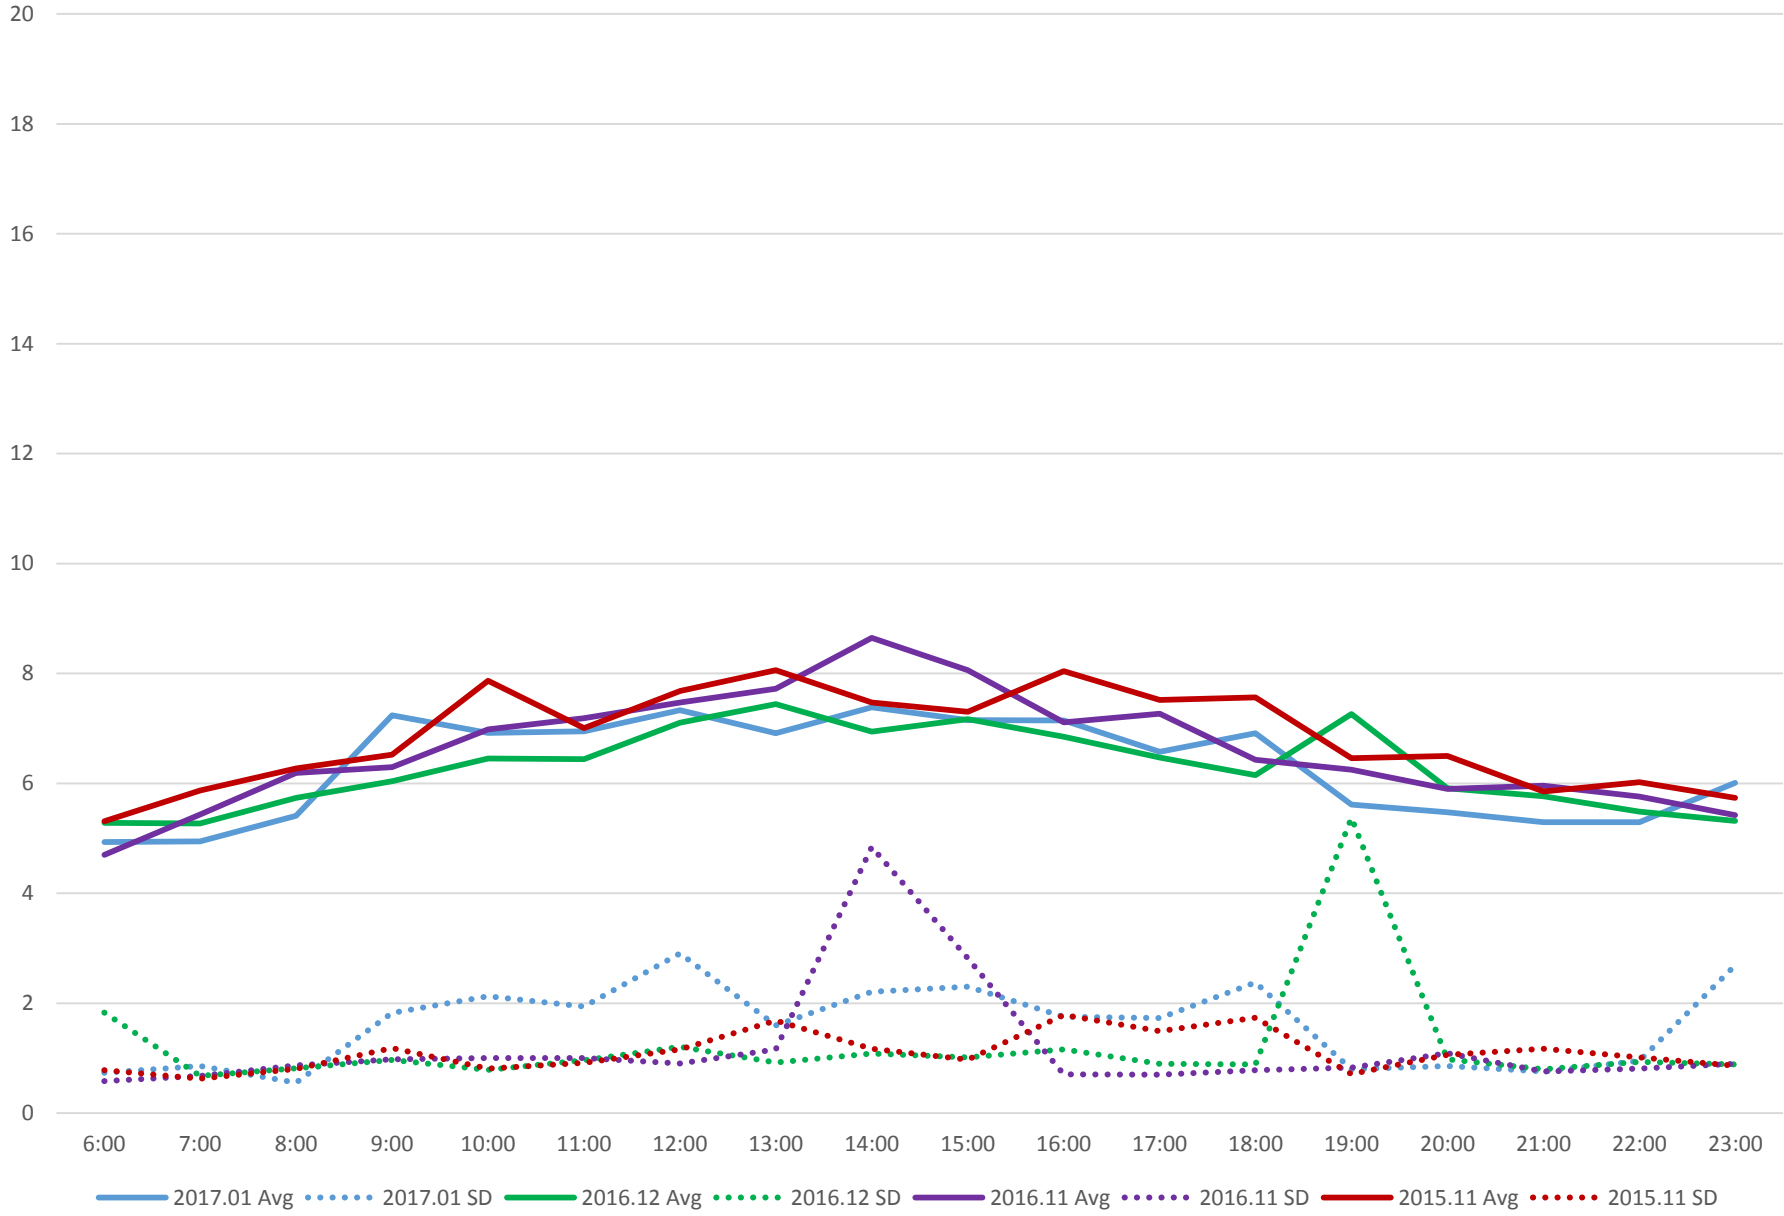

501 Queen Comparative Travel Times Kipling to Royal York EB Weekdays

501 Queen Comparative Travel Times Kipling to Royal York EB Saturdays

501 Queen Comparative Travel Times Kipling to Royal York EB Sundays/Holidays

501 Queen Comparative Travel Times Royal York to Kipling WB Weekdays

501 Queen Comparative Travel Times Royal York to Kipling WB Saturdays

501 Queen Comparative Travel Times Royal York to Kipling WB Sundays/Holidays