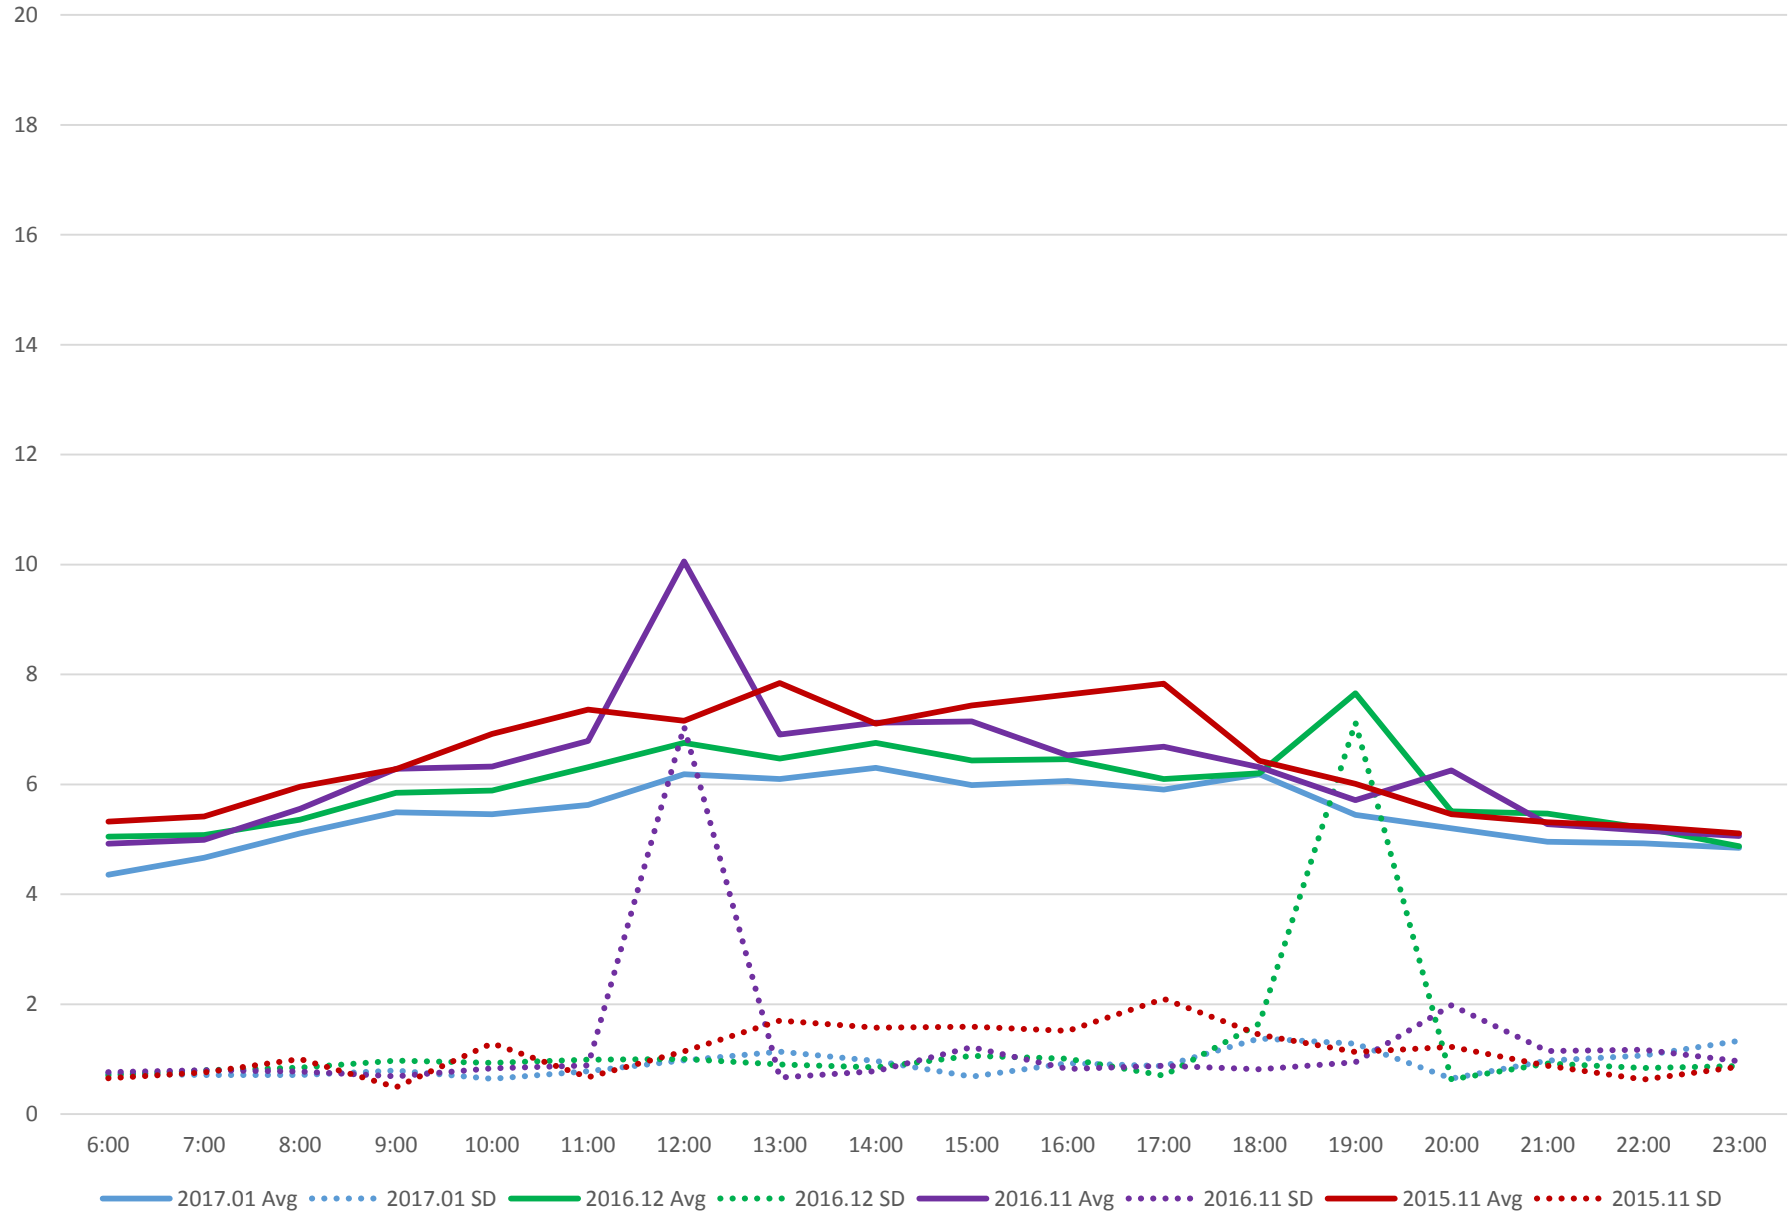

501 Queen Comparative Travel Times Kipling to Royal York EB Weekdays

501 Queen Comparative Travel Times Kipling to Royal York EB Saturdays

501 Queen Comparative Travel Times Kipling to Royal York EB Sundays/Holidays

501 Queen Comparative Travel Times Royal York to Kipling WB Weekdays

501 Queen Comparative Travel Times Royal York to Kipling WB Saturdays

501 Queen Comparative Travel Times Royal York to Kipling WB Sundays/Holidays