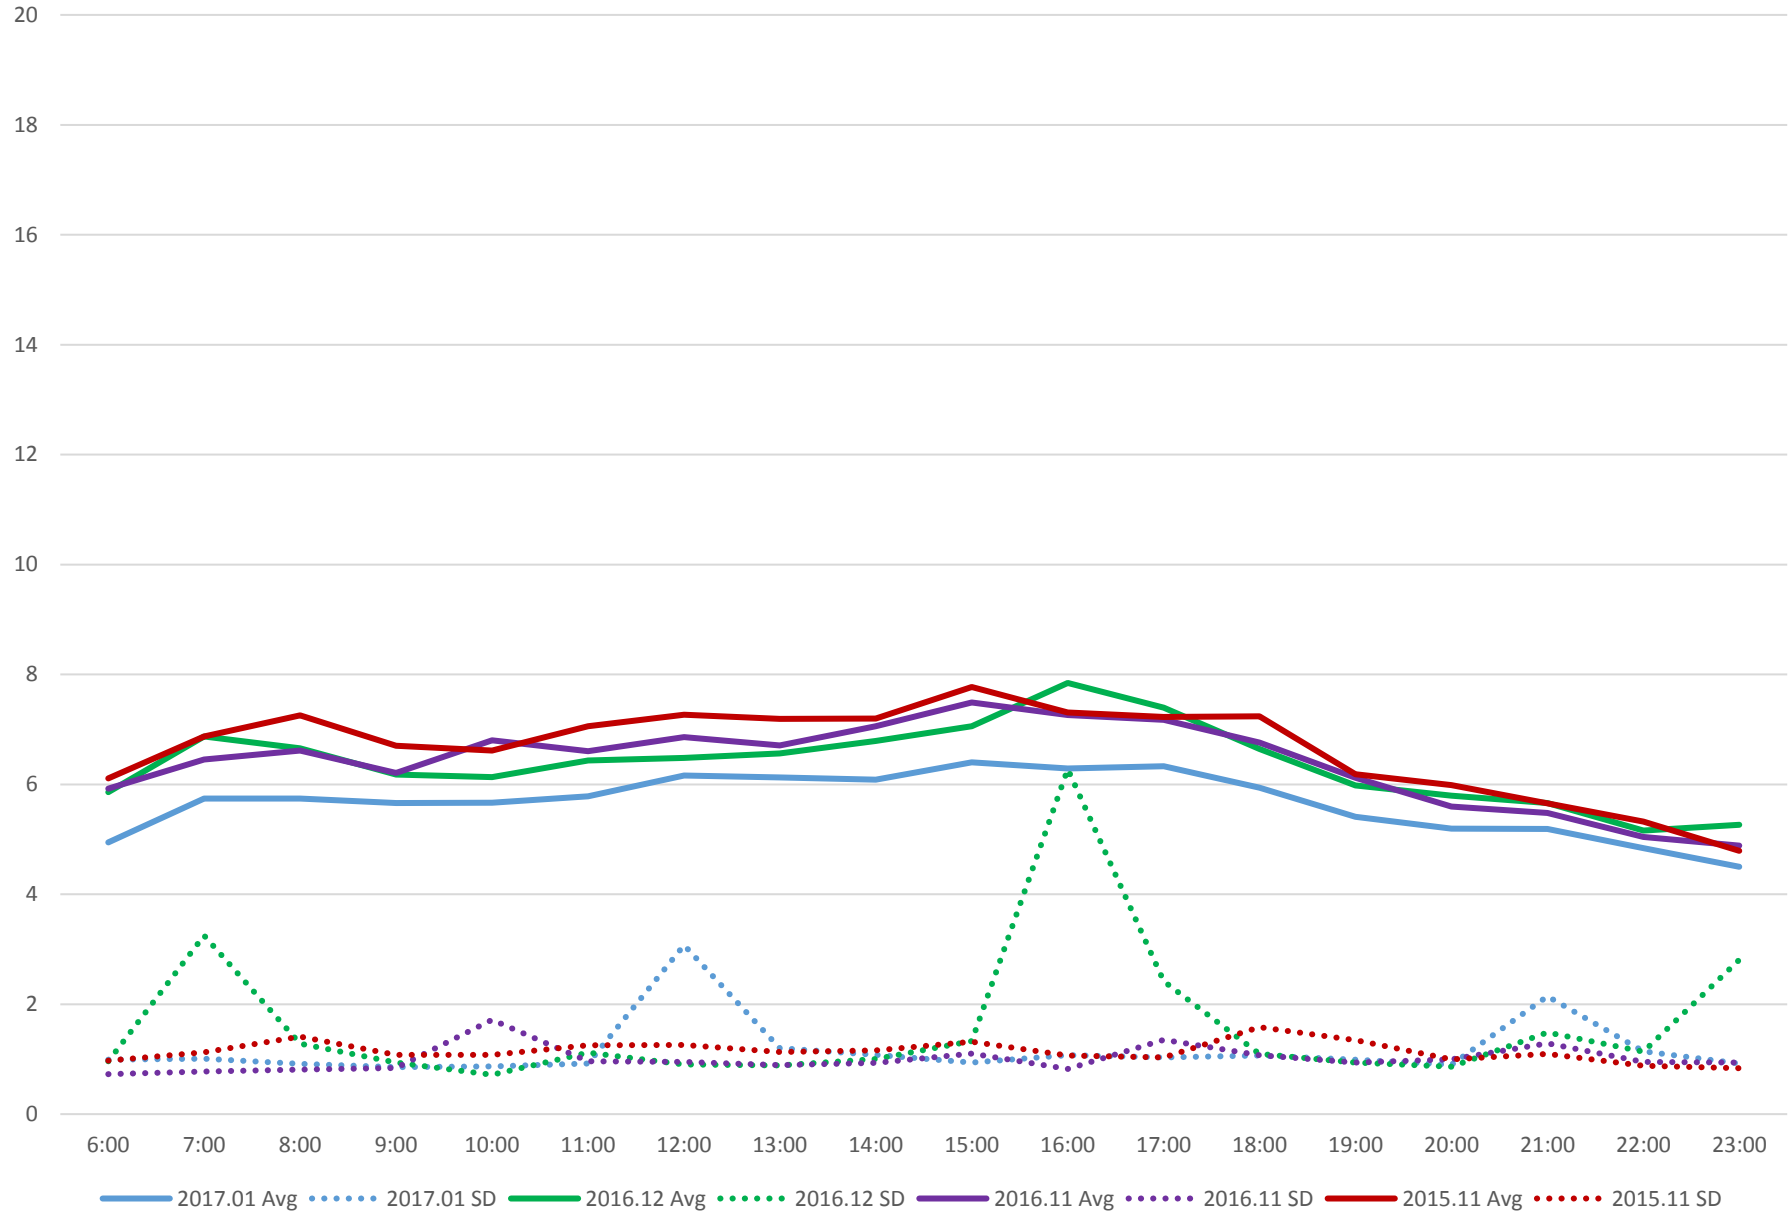

501 Queen Comparative Travel Times Kipling to Royal York EB Weekdays

501 Queen Comparative Travel Times Kipling to Royal York EB Saturdays

501 Queen Comparative Travel Times Kipling to Royal York EB Sundays/Holidays

501 Queen Comparative Travel Times Royal York to Kipling WB Weekdays

501 Queen Comparative Travel Times Royal York to Kipling WB Saturdays

501 Queen Comparative Travel Times Royal York to Kipling WB Sundays/Holidays