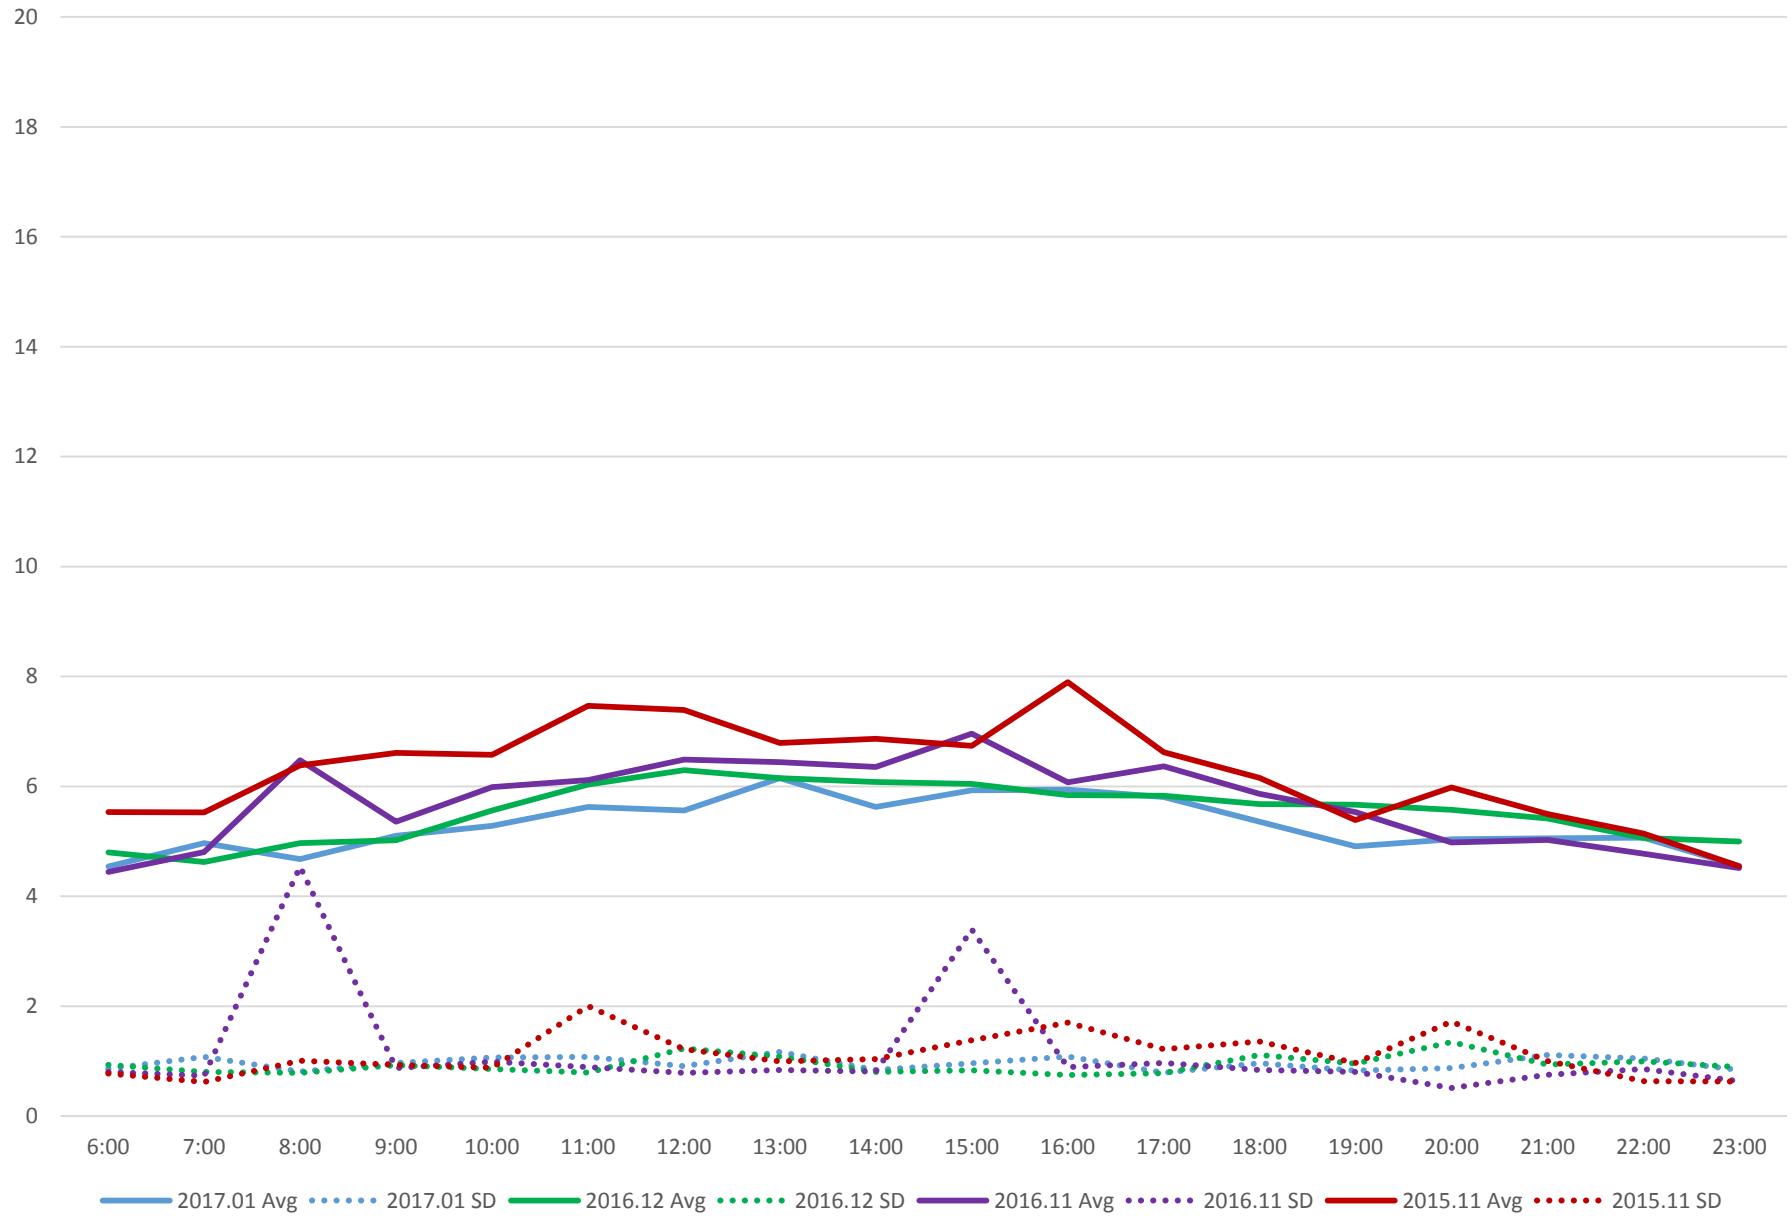

501 Queen Comparative Travel Times Kipling to Royal York EB Weekdays

501 Queen Comparative Travel Times Kipling to Royal York EB Saturdays

501 Queen Comparative Travel Times Kipling to Royal York EB Sundays/Holidays

501 Queen Comparative Travel Times Royal York to Kipling WB Weekdays

501 Queen Comparative Travel Times Royal York to Kipling WB Saturdays

501 Queen Comparative Travel Times Royal York to Kipling WB Sundays/Holidays