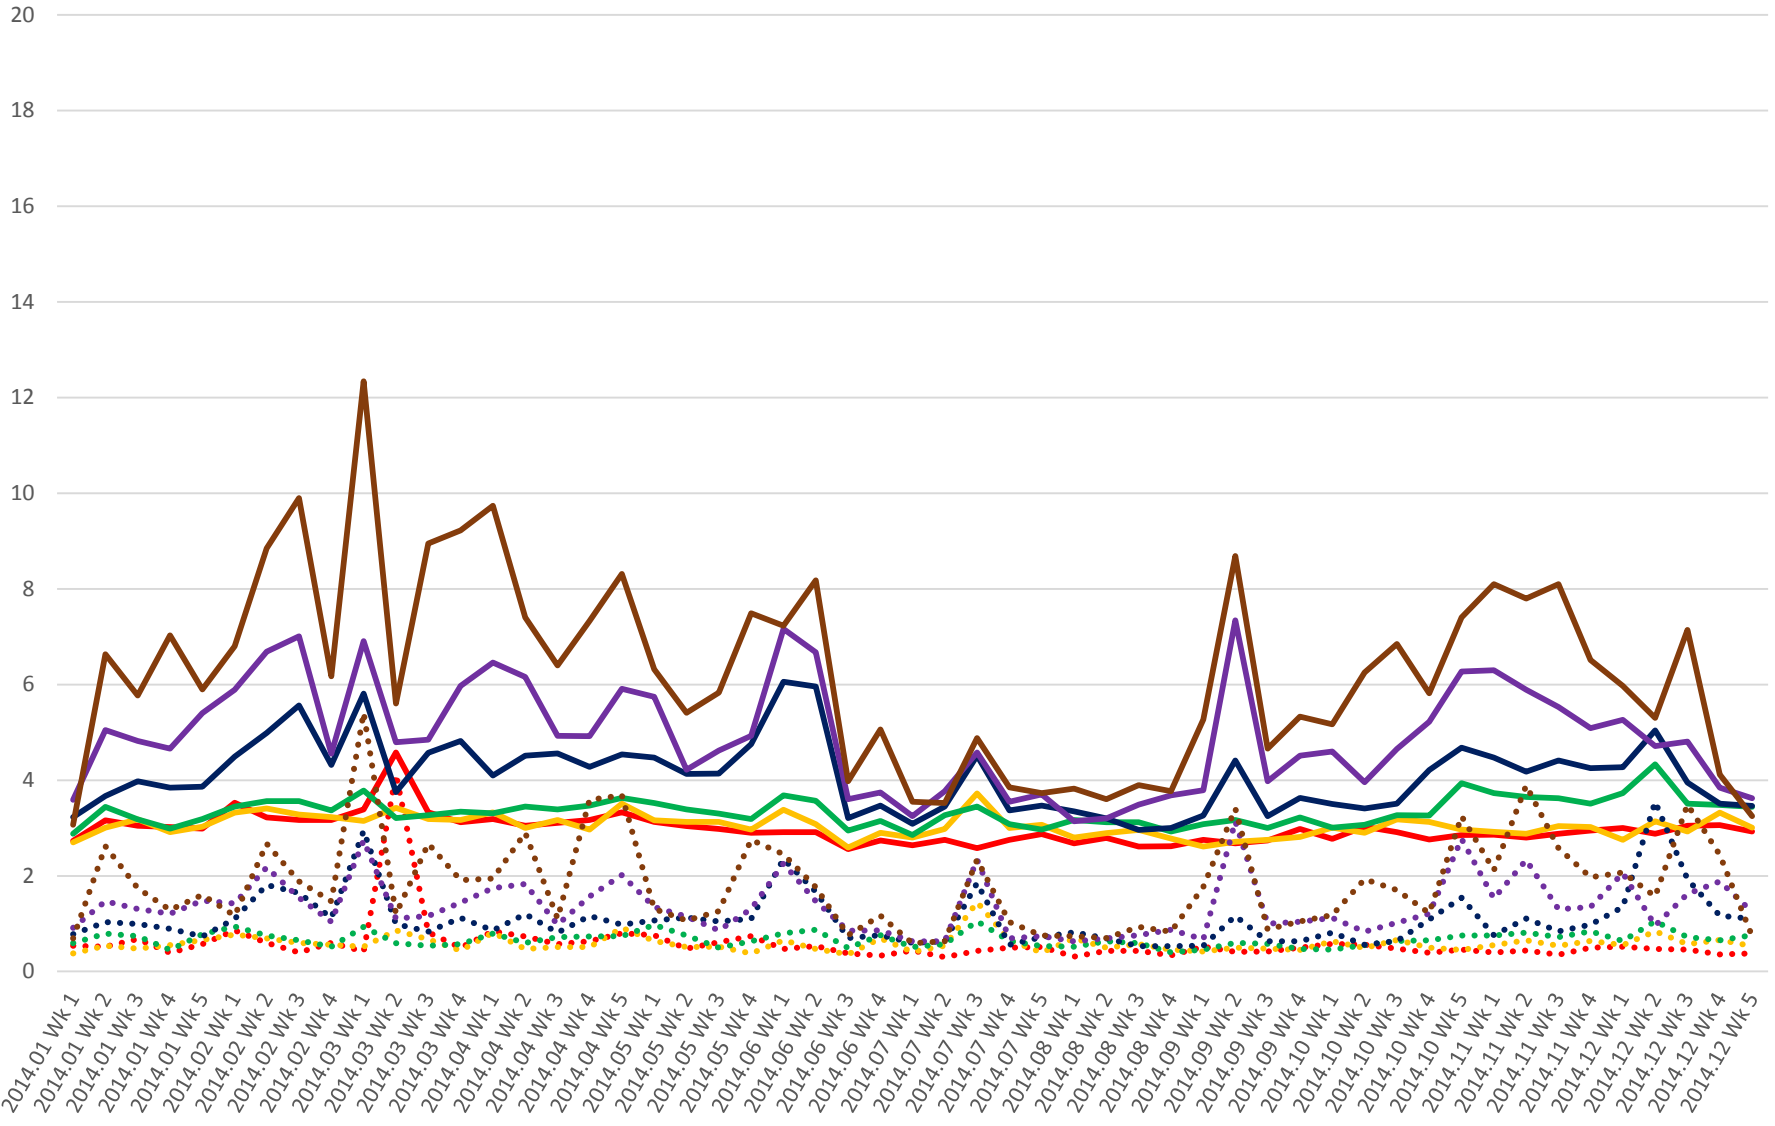

# 504 King Link Times From East of Queensway To Jameson Eastbound Early Morning

# 504 King Link Times From East of Queensway To Jameson Eastbound Early Morning

- 6:00
- ... 6:00 SD
- 6:30
- ... 6:30 SD
- 7:00
- ... 7:00 SD
- 7:30
- ... 7:30 SD
- 8:00
- ... 8:00 SD
- 8:30
- ... 8:30 SD