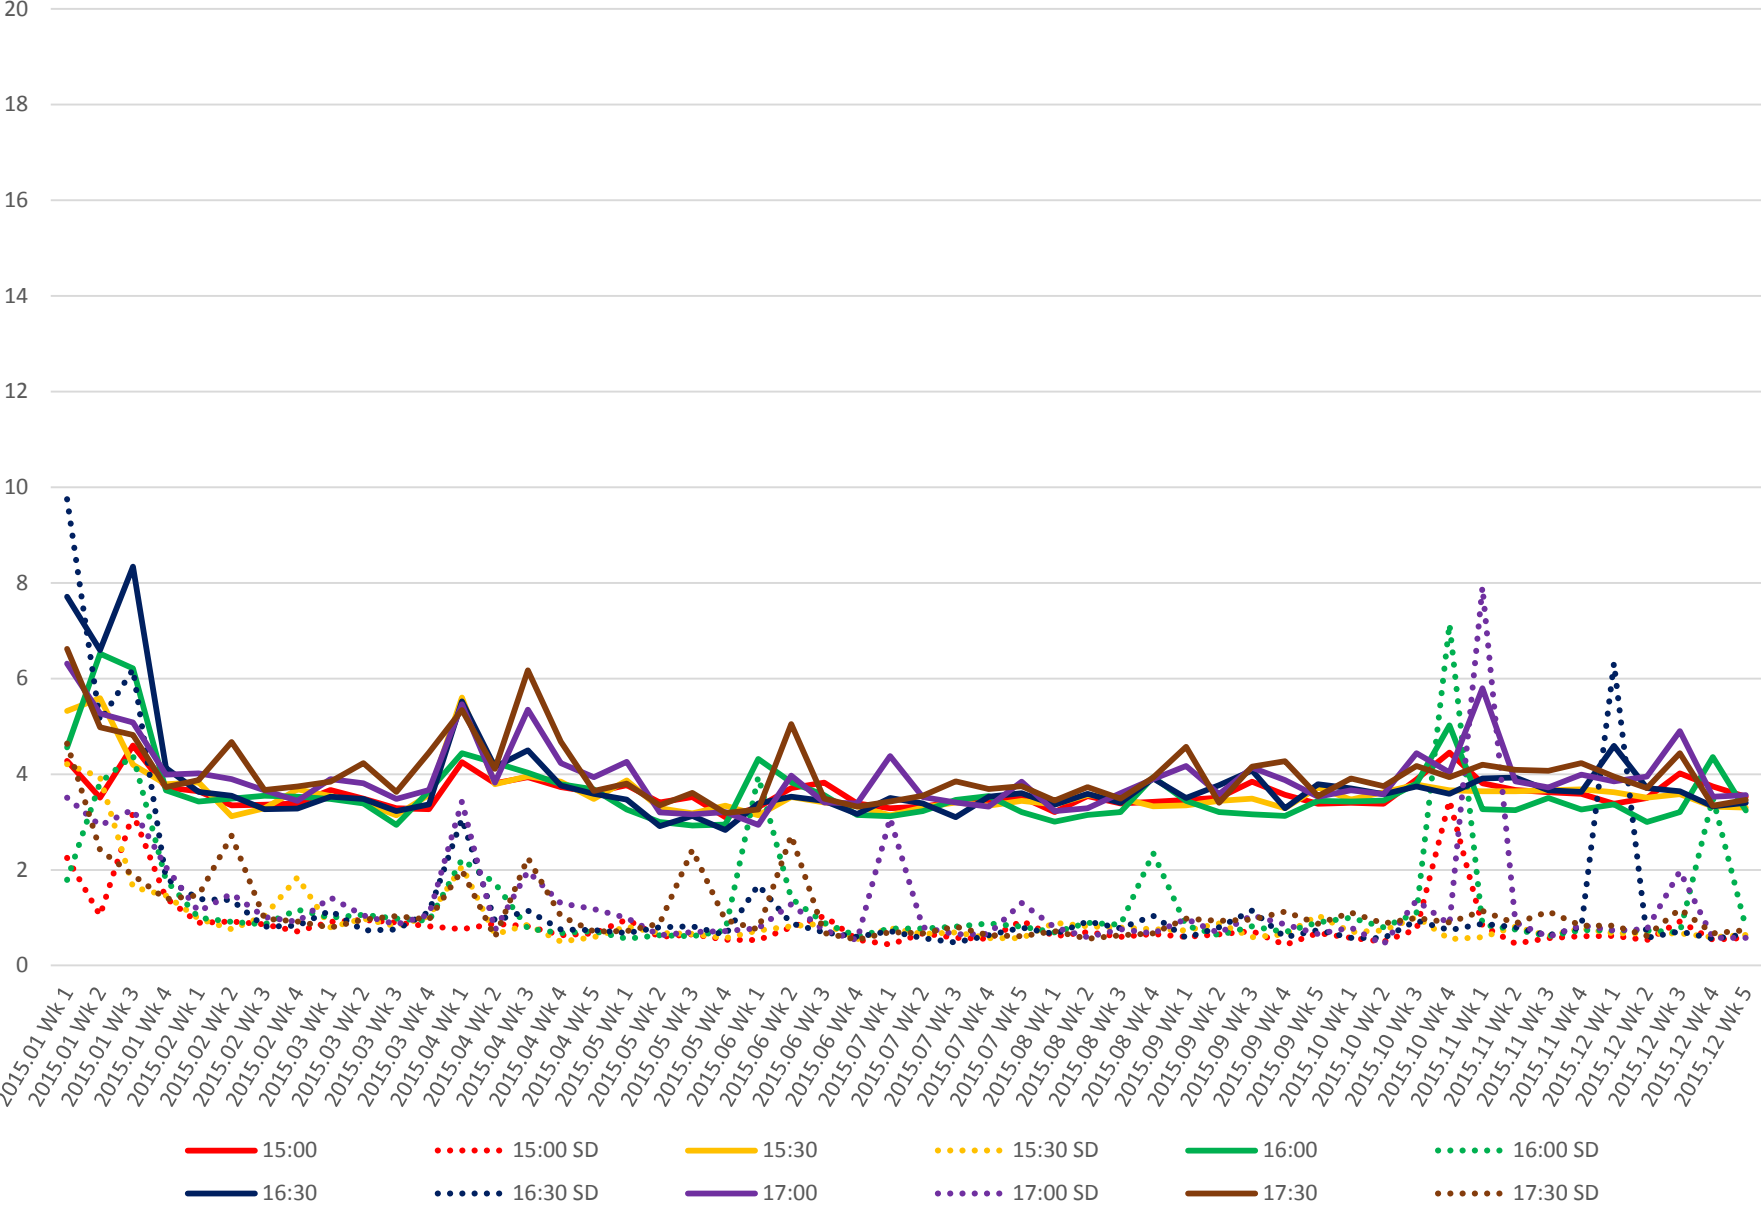

504 King Link Times From East of Queensway To Jameson Eastbound Late Afternoon