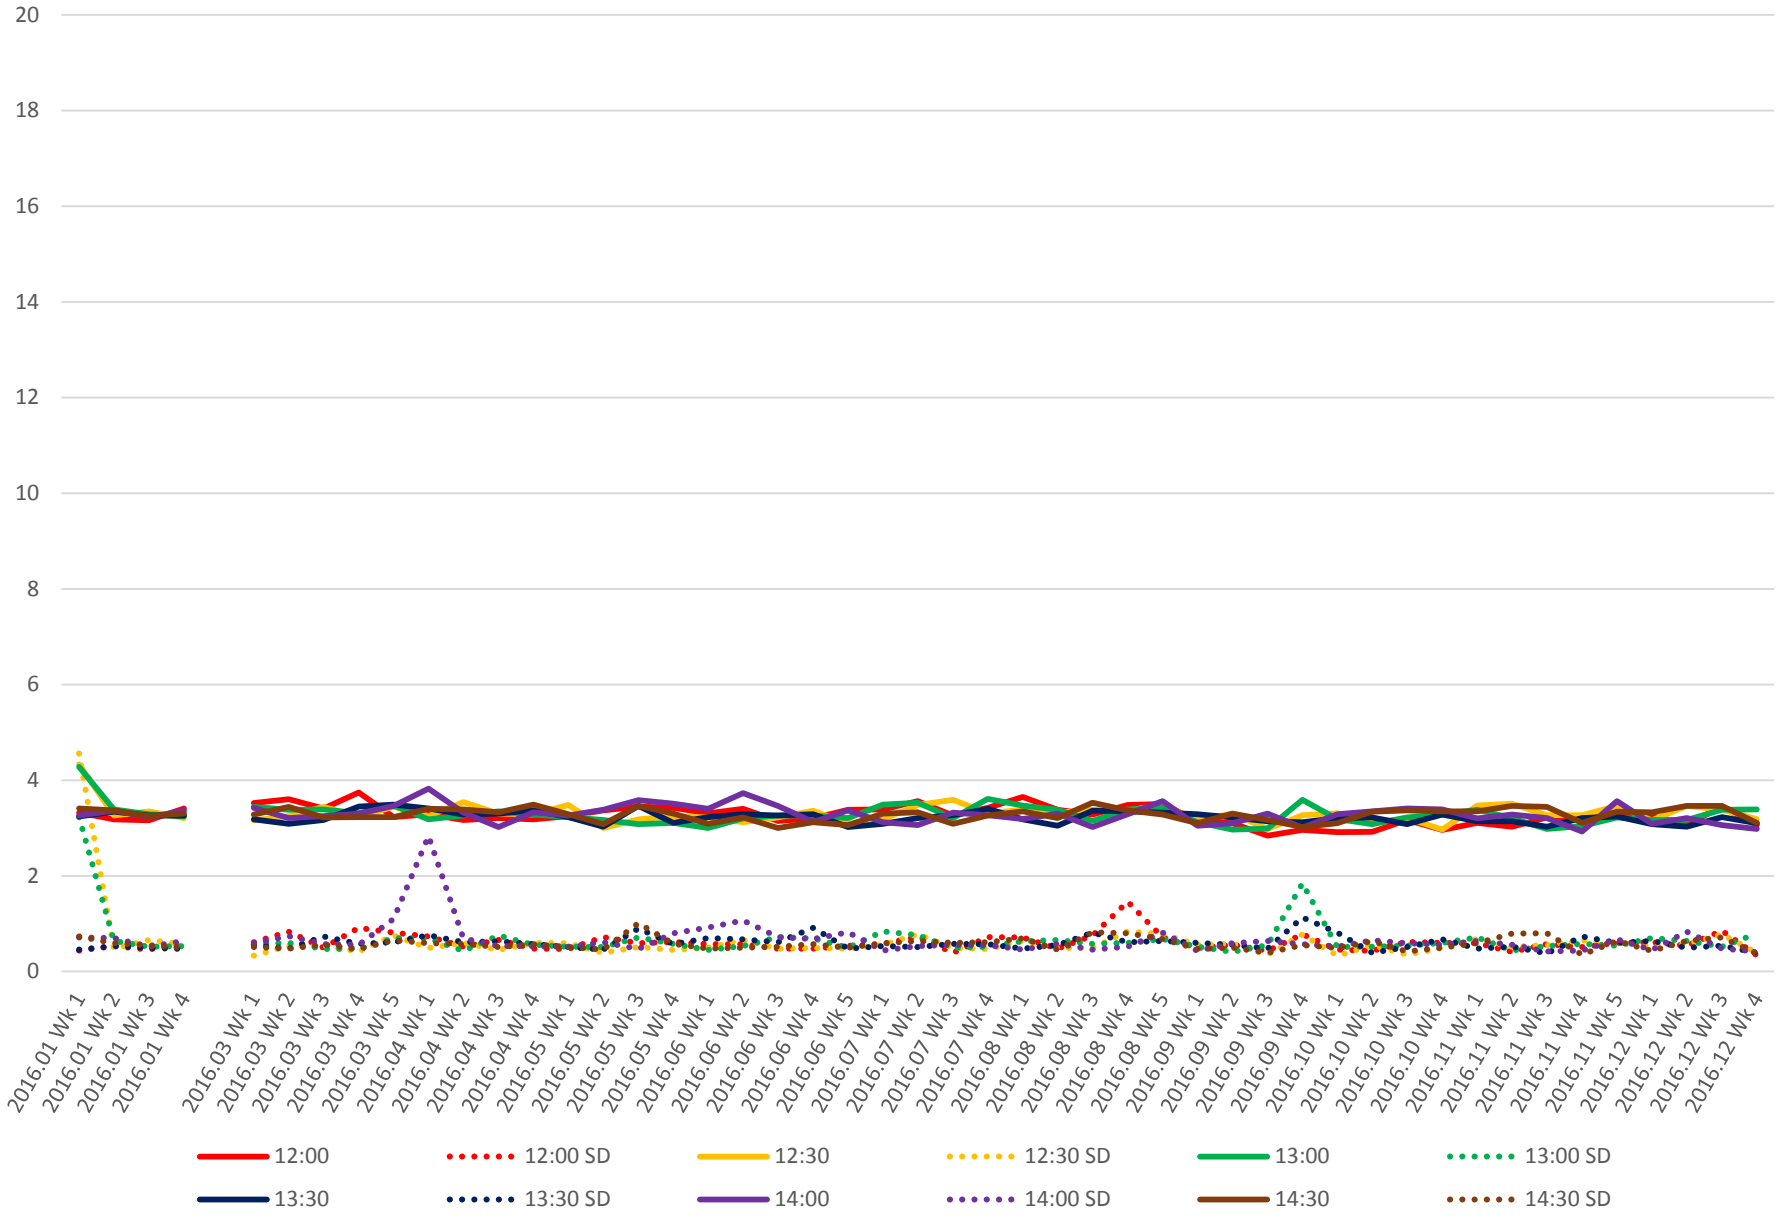

# 504 King Link Times From East of Queensway To Jameson Eastbound Late Morning

# 504 King Link Times From East of Queensway To Jameson Eastbound Early Afternoon