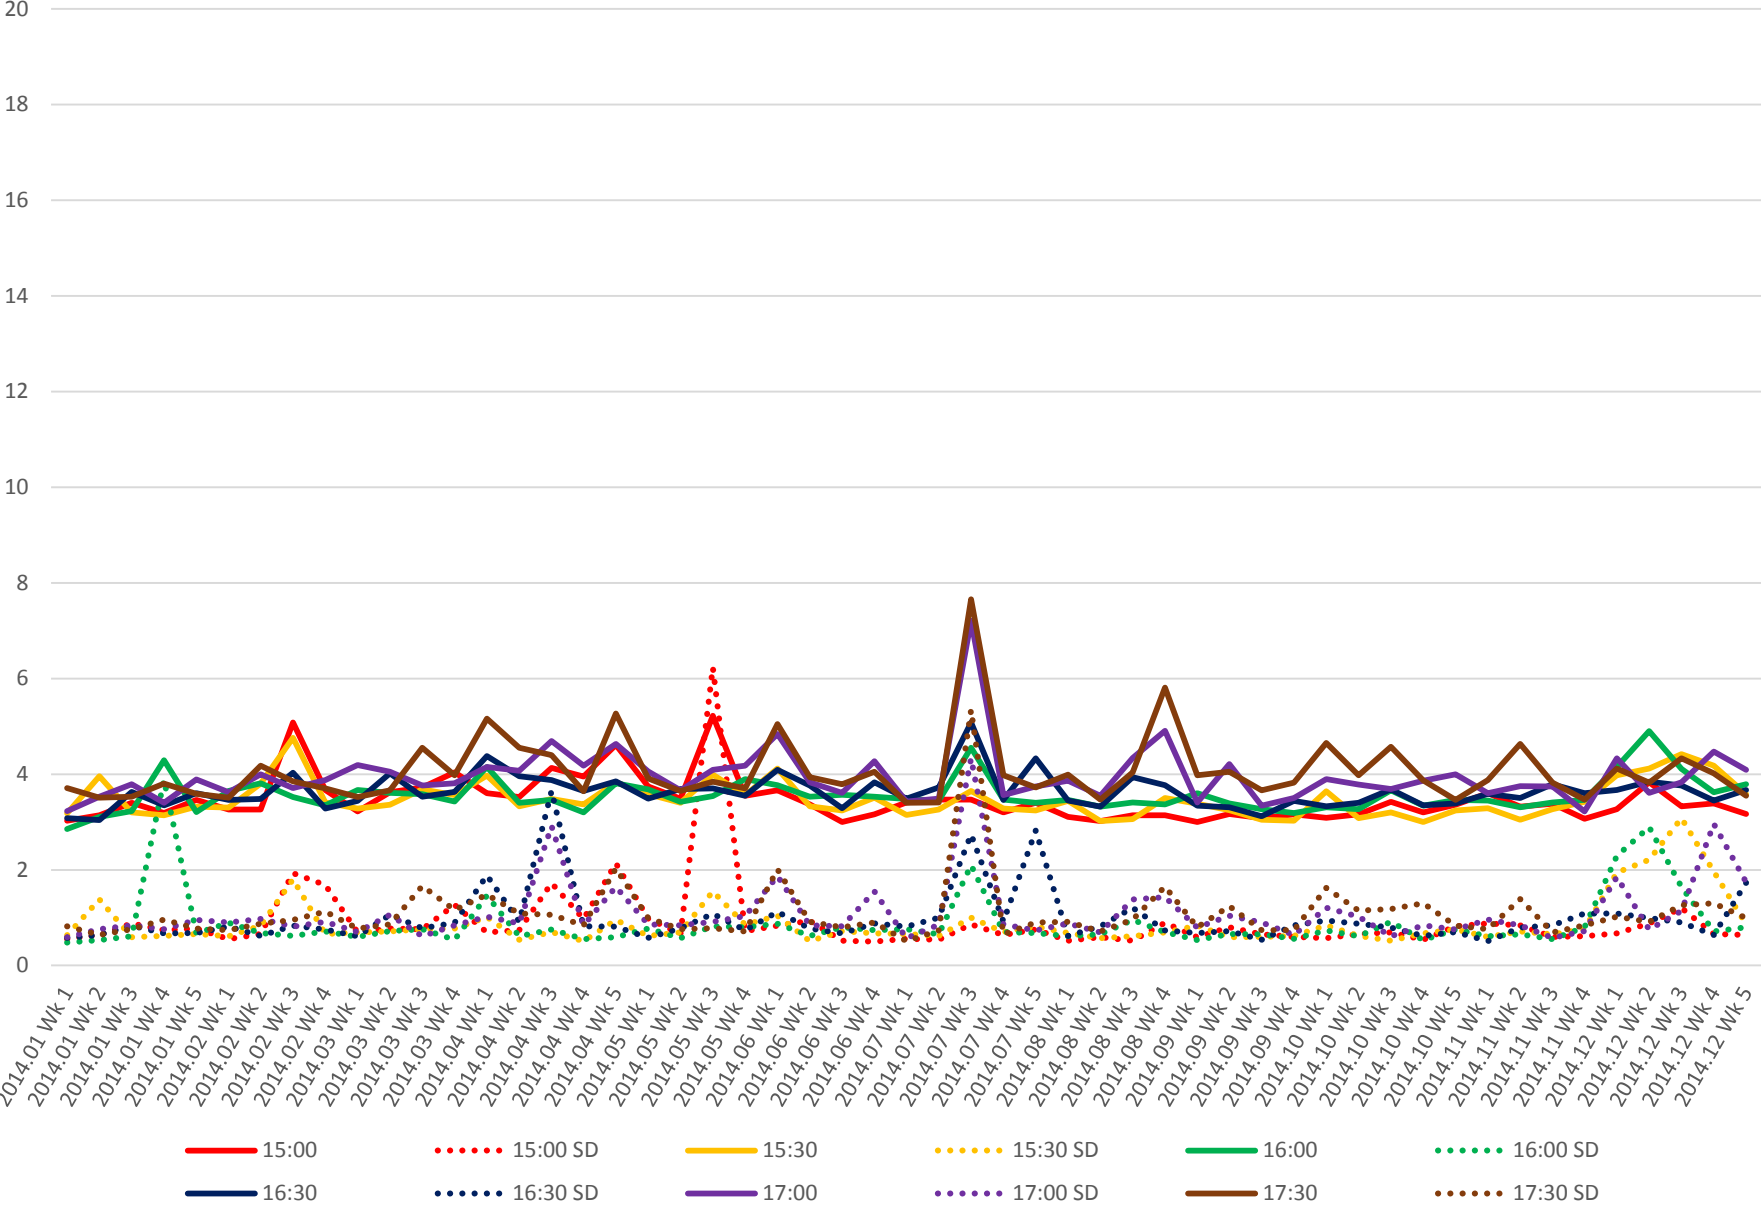

504 King Link Times From East of Queensway To Jameson Eastbound Late Afternoon