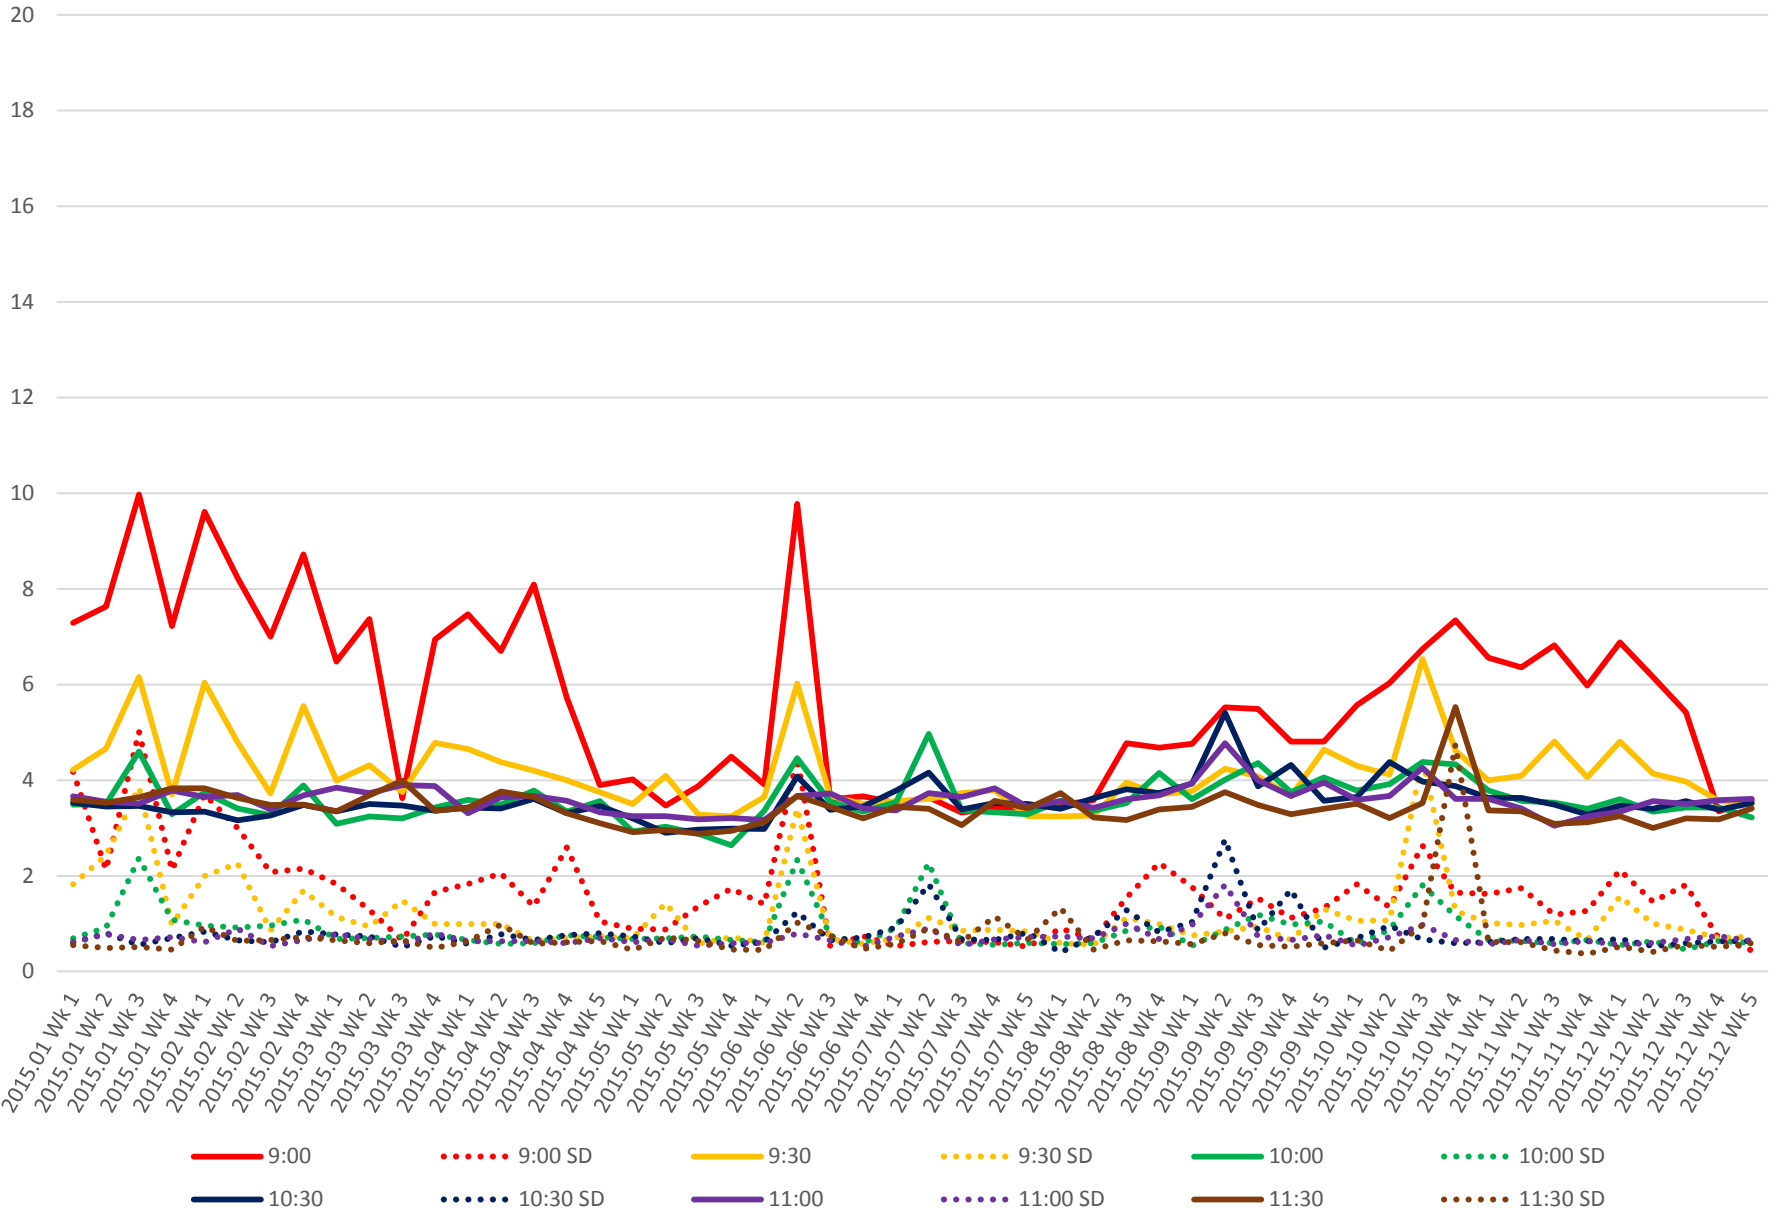

504 King Link Times From East of Queensway To Jameson Eastbound Late Morning