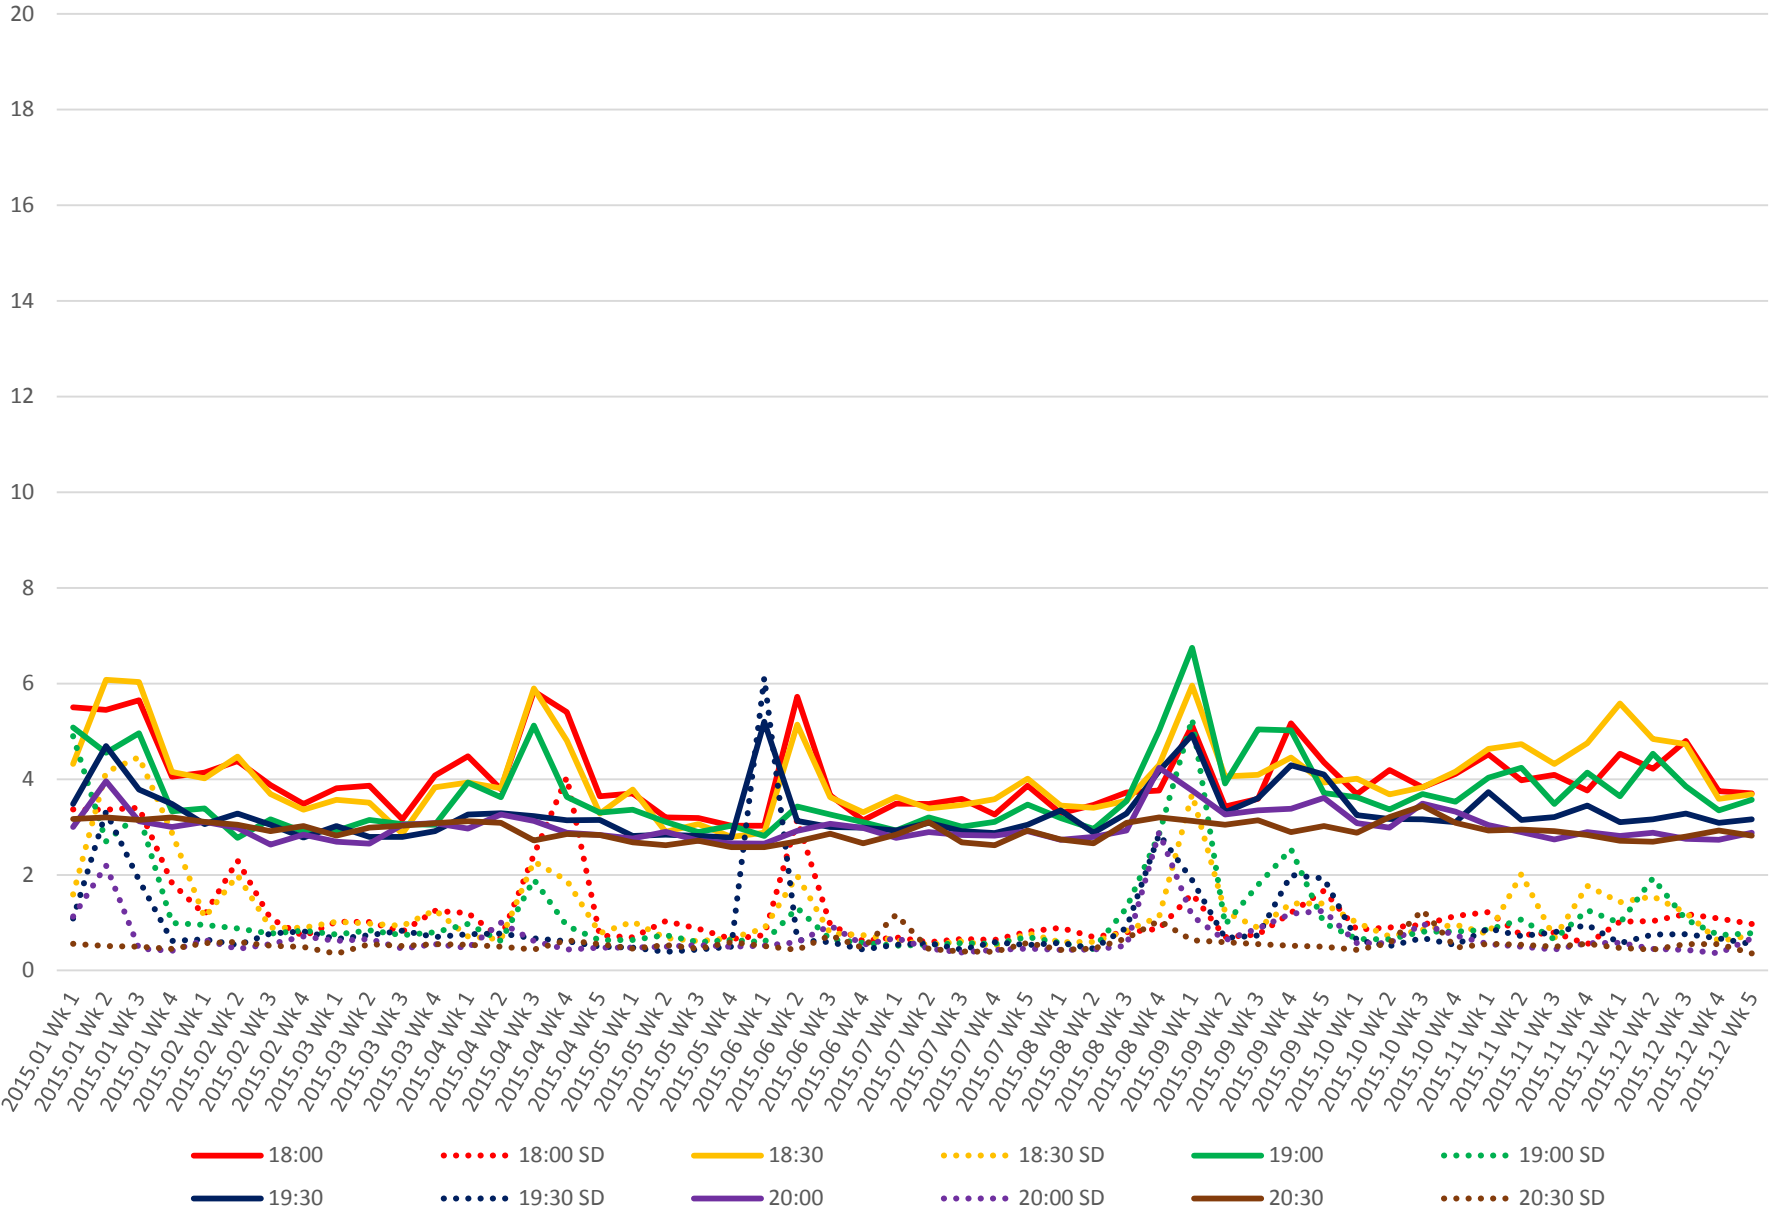

504 King Link Times From East of Queensway To Jameson Eastbound Early Evening