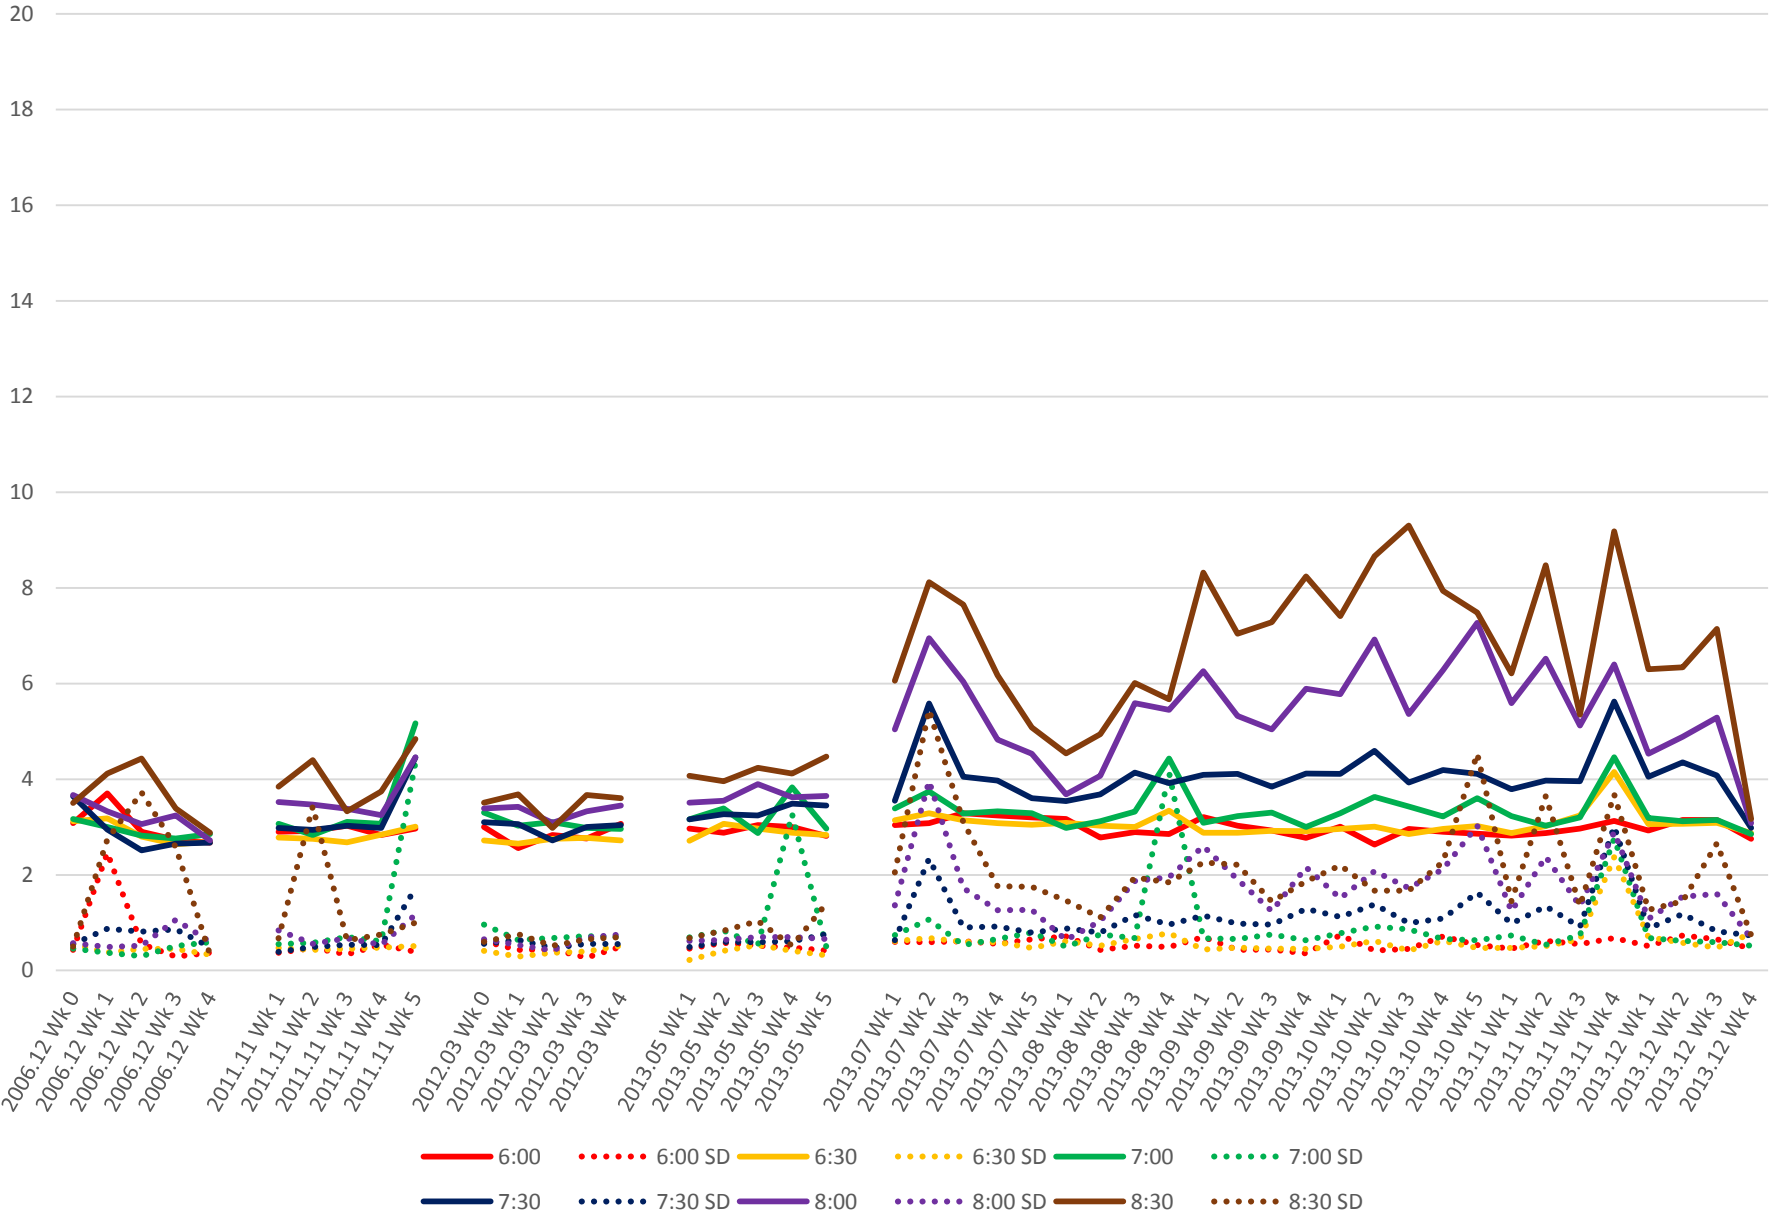

# 504 King Link Times From East of Queensway To Jameson Eastbound Early Morning

# 504 King Link Times From East of Queensway To Jameson Eastbound Early Morning

- 6:00
- ... 6:00 SD
- 6:30
- ... 6:30 SD
- 7:00
- ... 7:00 SD
- 7:30
- ... 7:30 SD
- 8:00
- ... 8:00 SD
- 8:30
- ... 8:30 SD