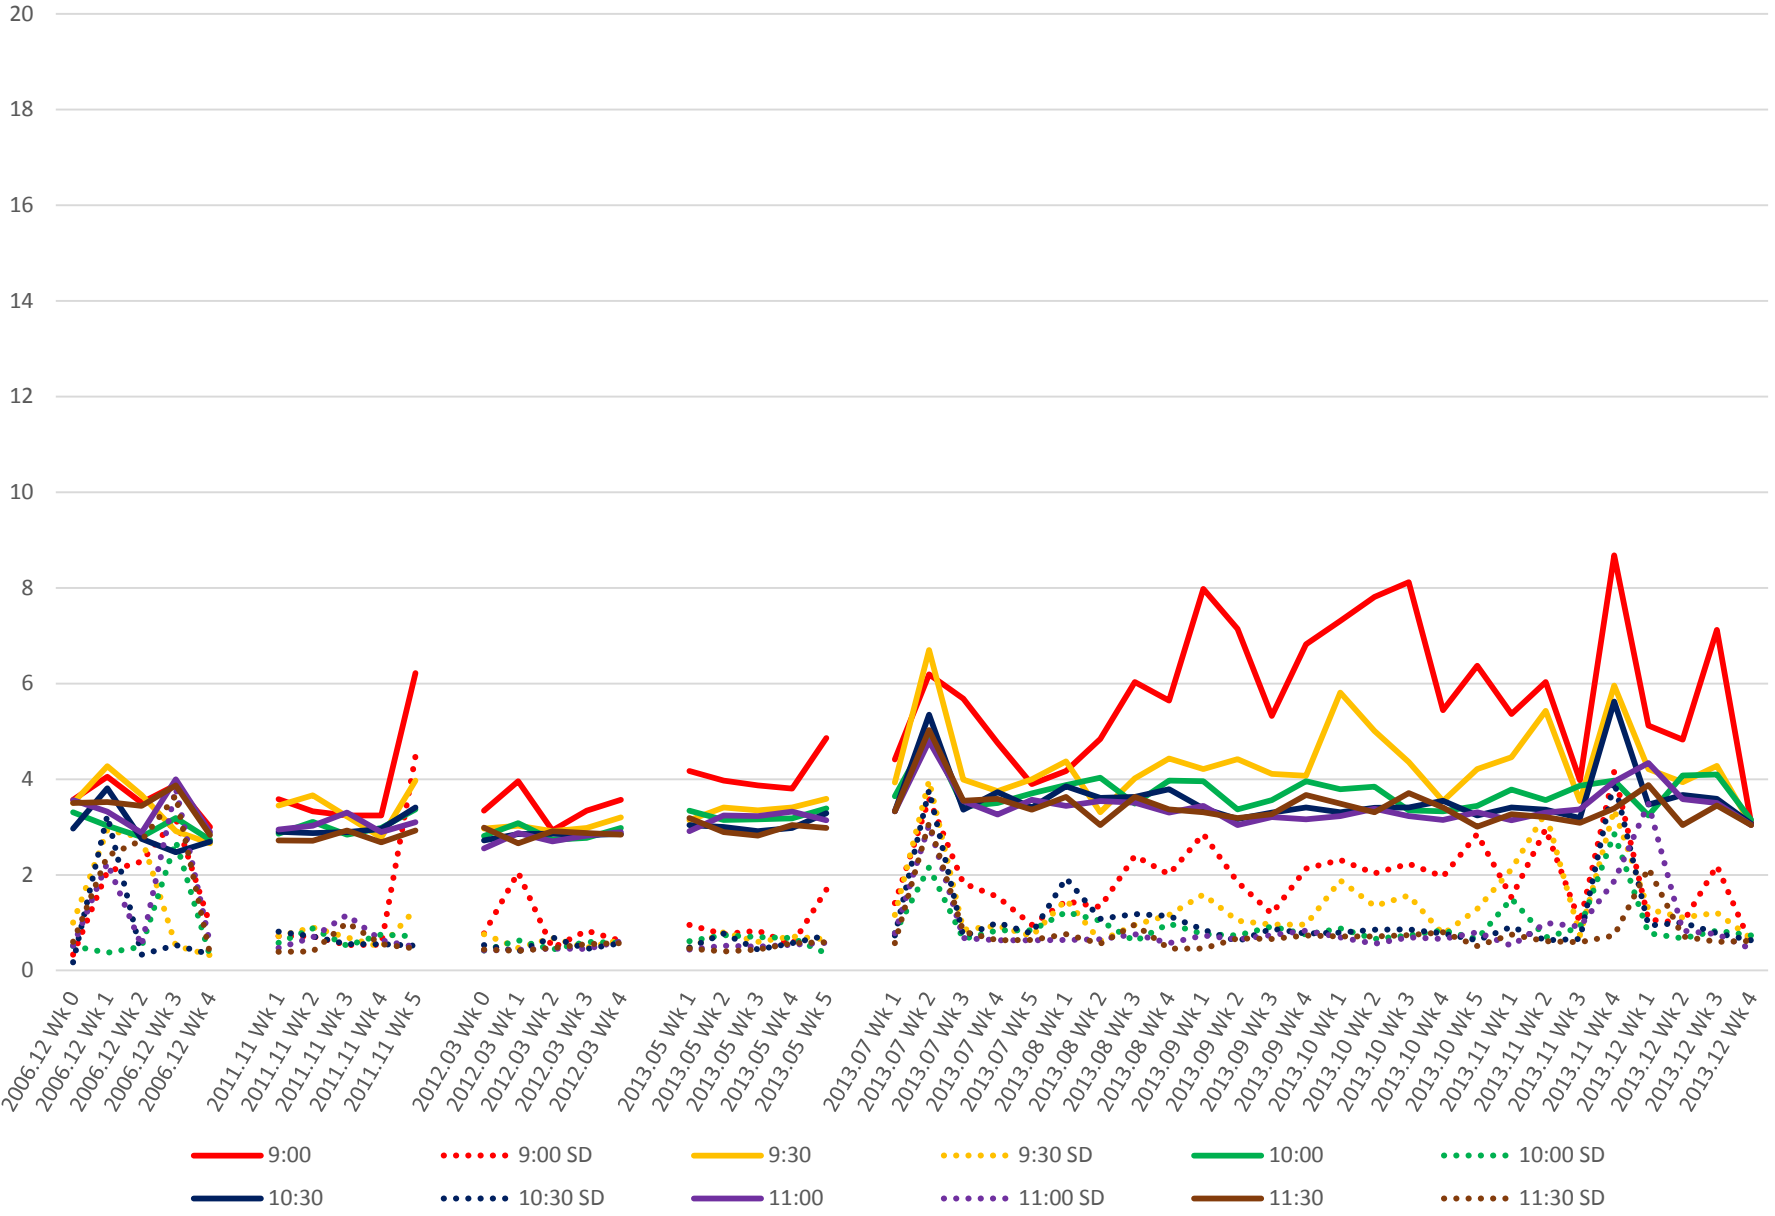

504 King Link Times From East of Queensway To Jameson Eastbound Late Morning