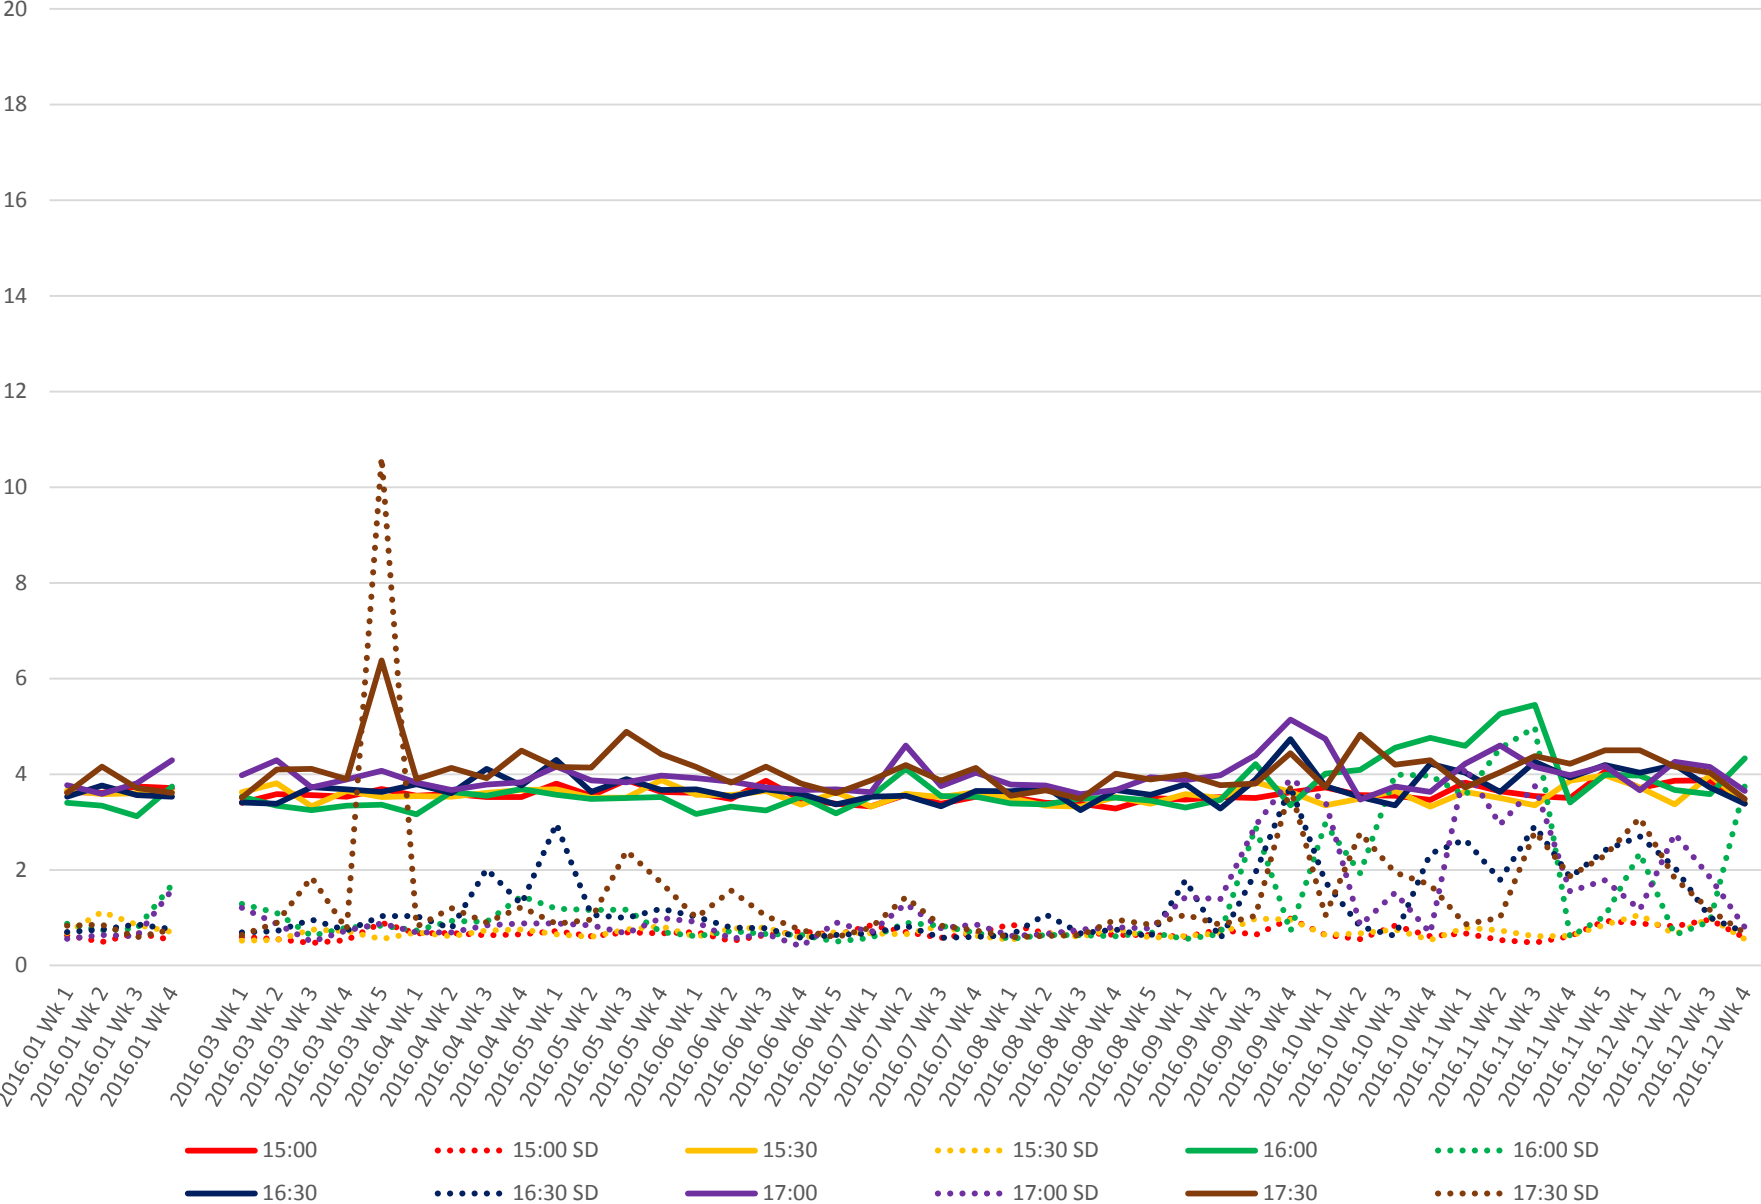

504 King Link Times From East of Queensway To Jameson Eastbound Late Afternoon