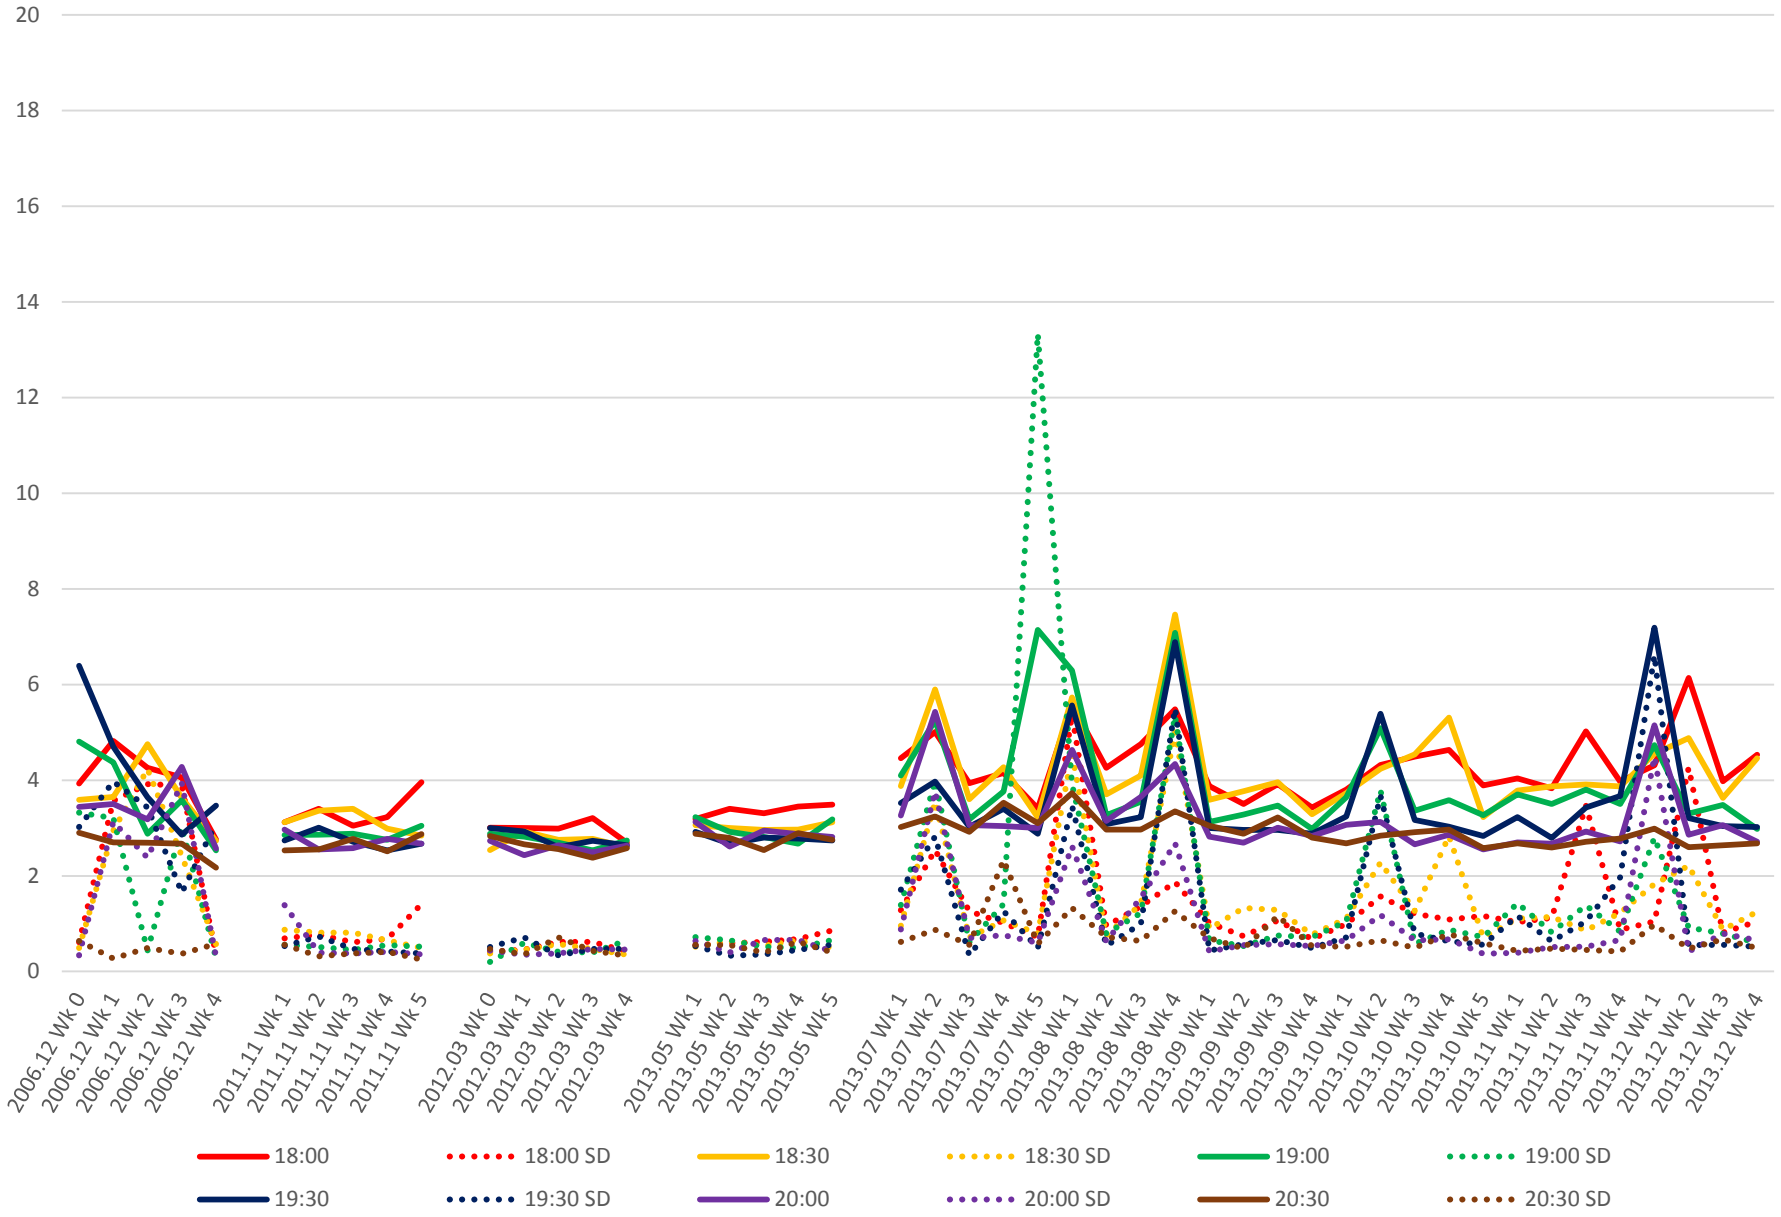

# 504 King Link Times From East of Queensway To Jameson Eastbound Late Afternoon

# 504 King Link Times From East of Queensway To Jameson Eastbound Early Evening