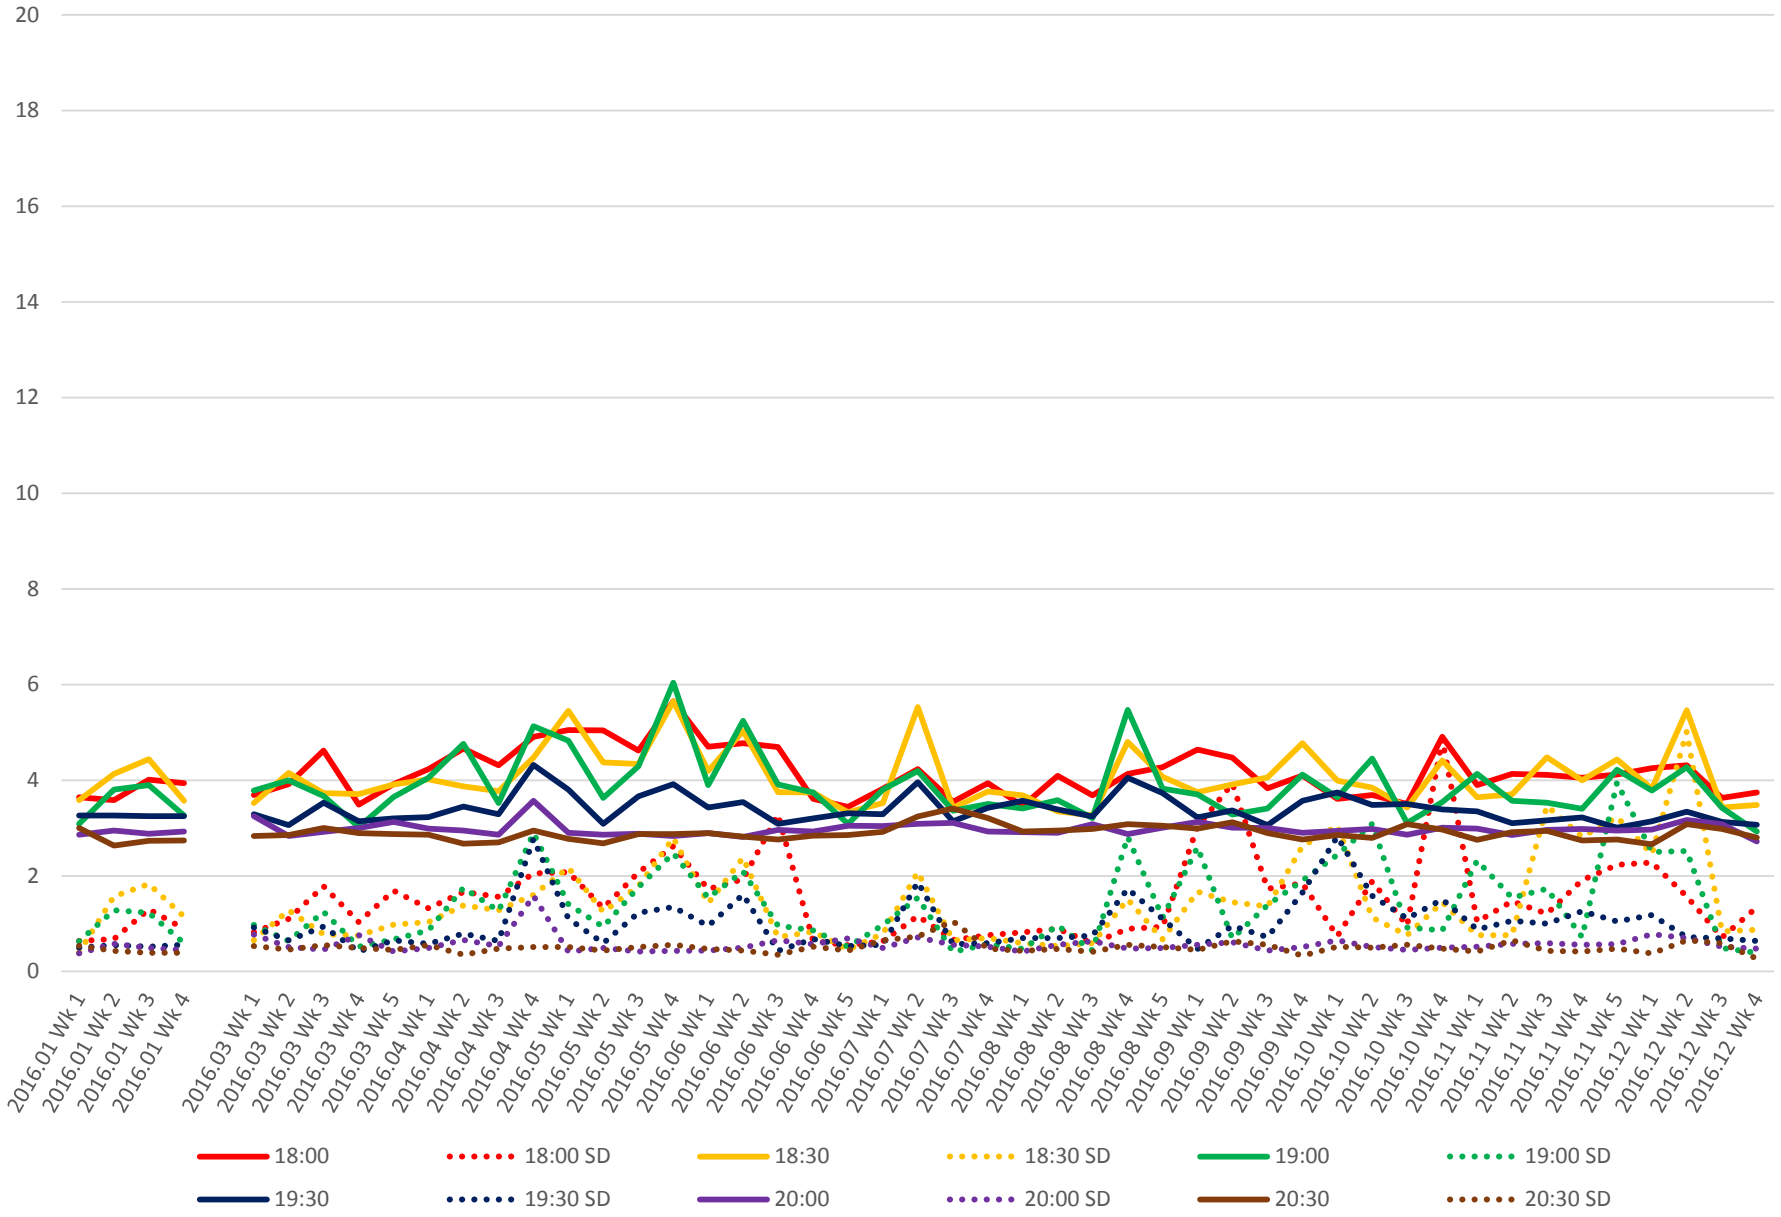

504 King Link Times From East of Queensway To Jameson Eastbound Early Evening