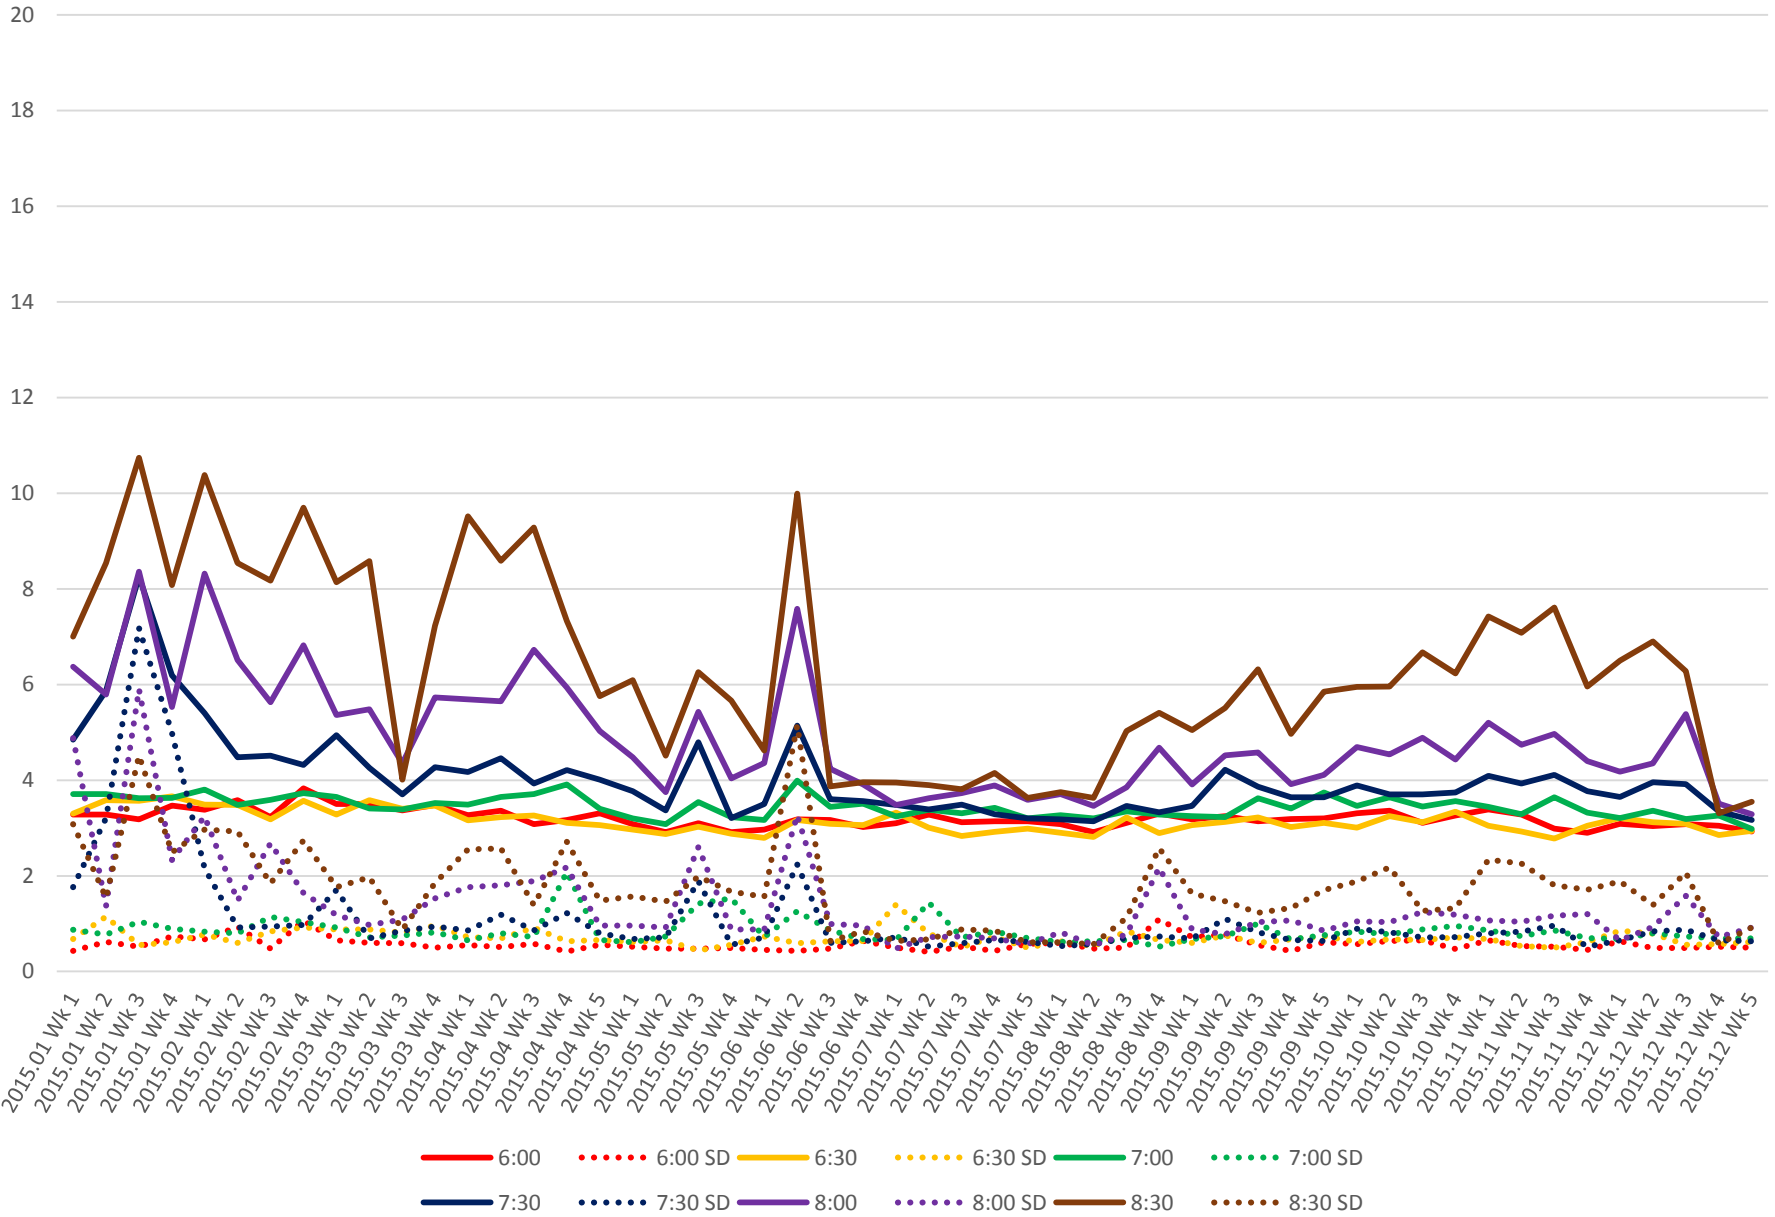

# 504 King Link Times From East of Queensway To Jameson Eastbound Early Morning

# 504 King Link Times From East of Queensway To Jameson Eastbound Early Morning

- 6:00
- ... 6:00 SD
- 6:30
- ... 6:30 SD
- 7:00
- ... 7:00 SD
- 7:30
- ... 7:30 SD
- 8:00
- ... 8:00 SD
- 8:30
- ... 8:30 SD