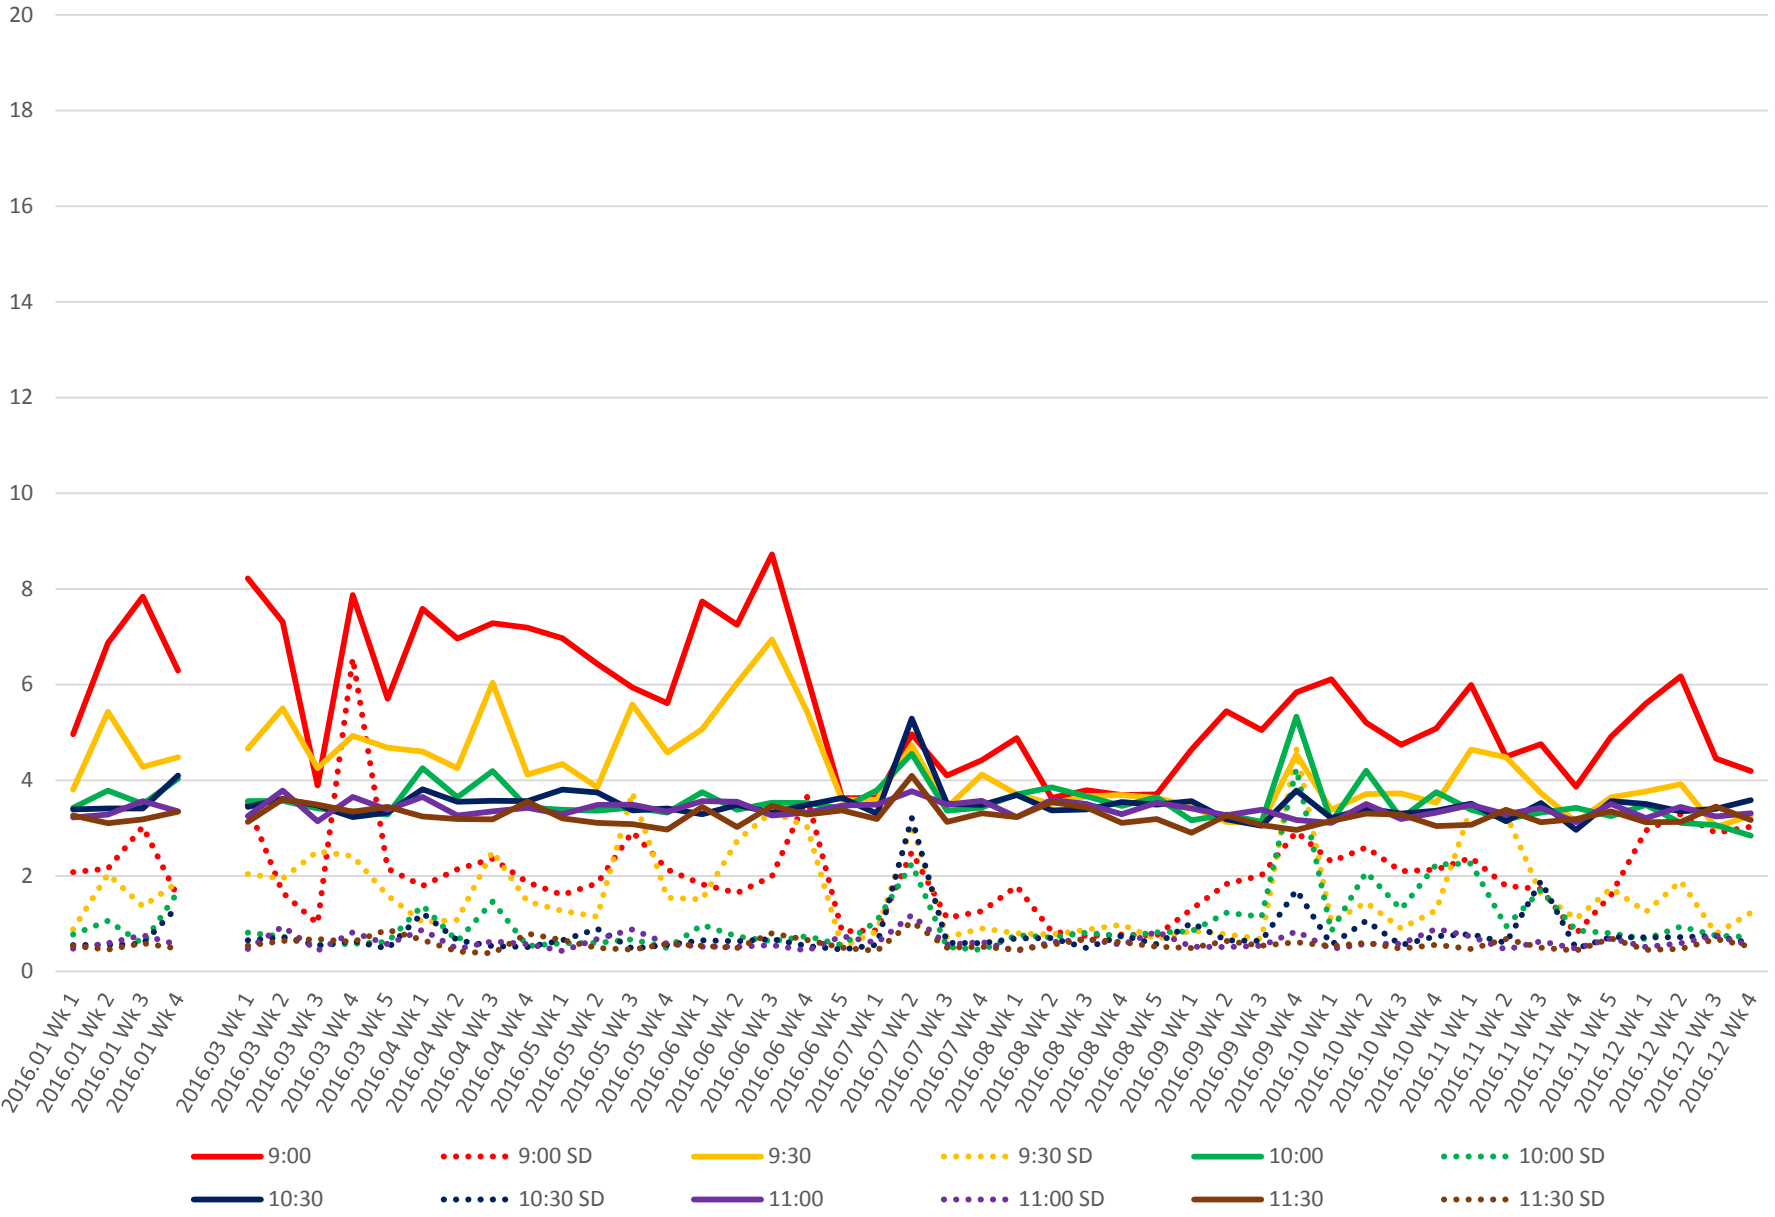

504 King Link Times From East of Queensway To Jameson Eastbound Late Morning