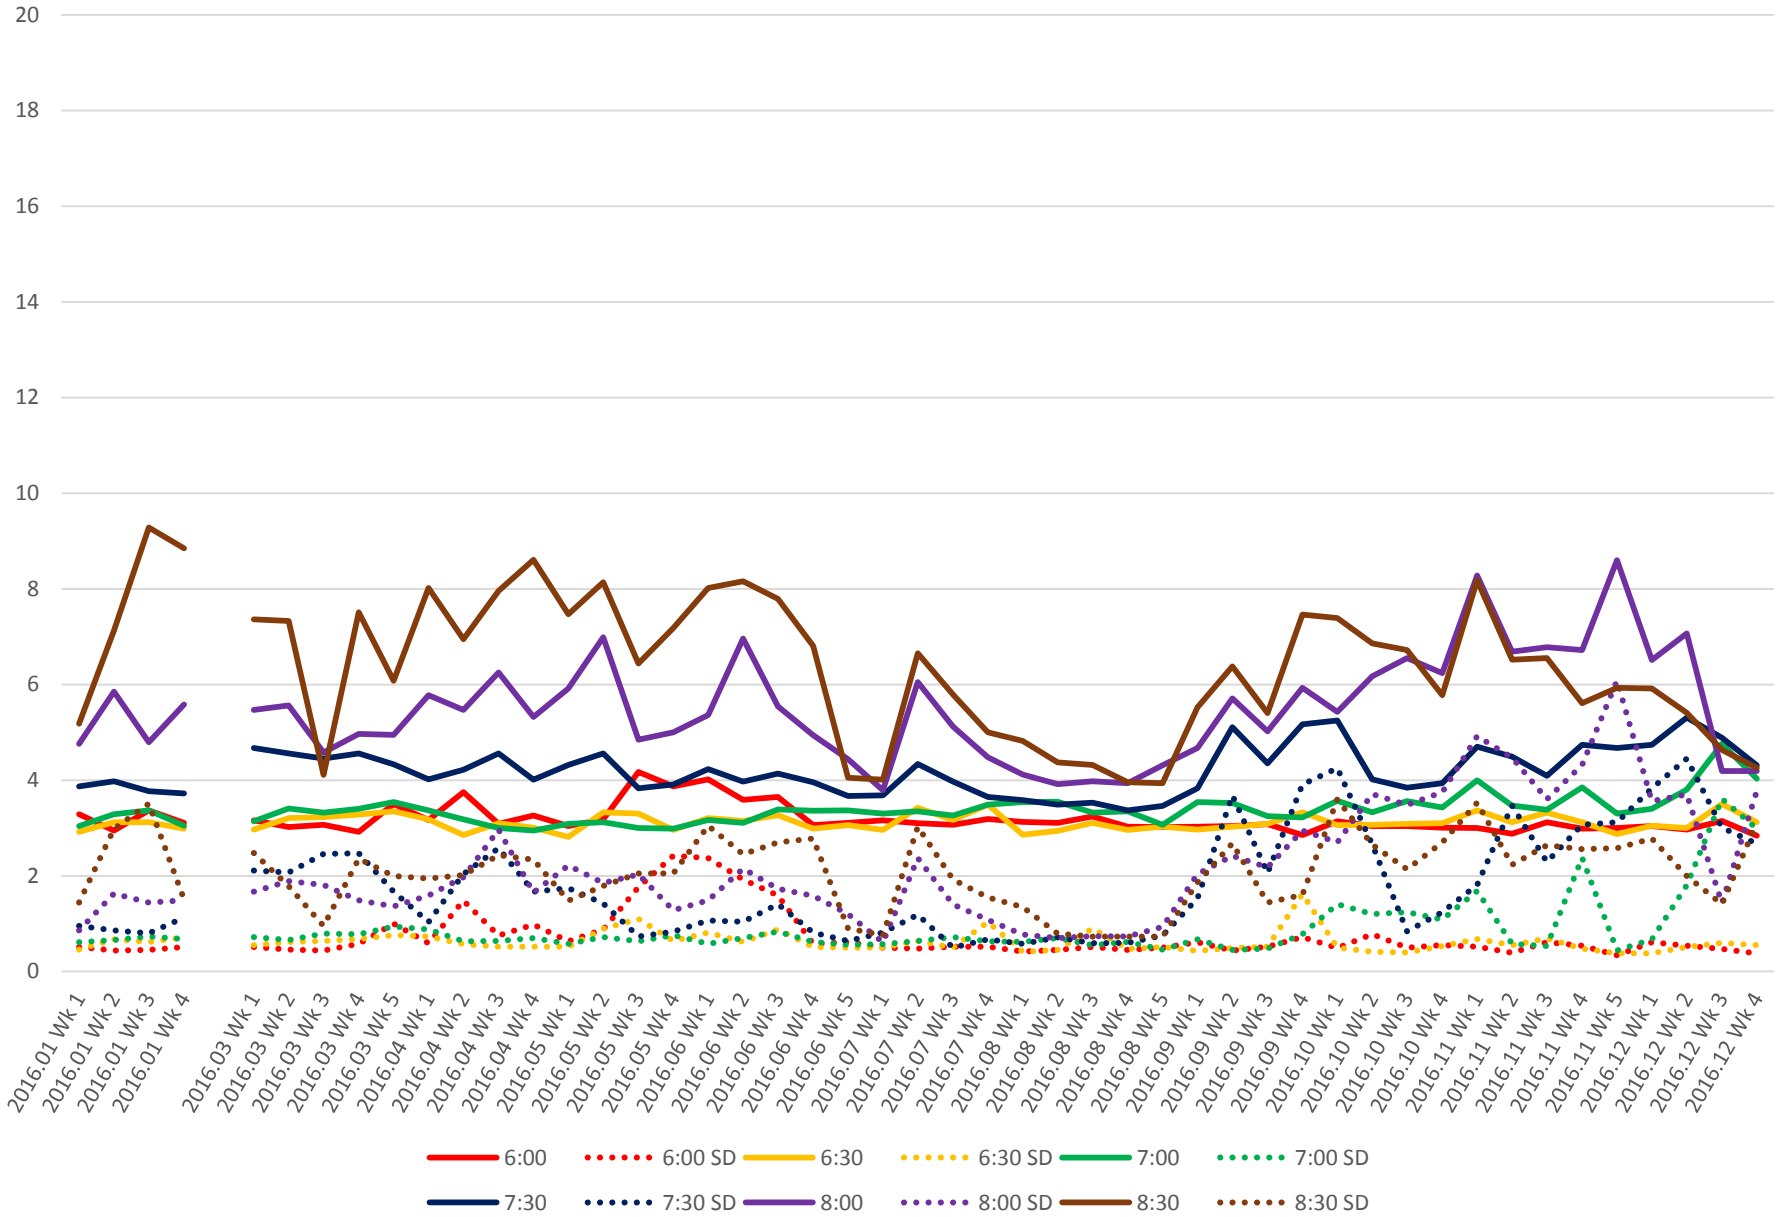

# 504 King Link Times From East of Queensway To Jameson Eastbound Early Morning

# 504 King Link Times From East of Queensway To Jameson Eastbound Early Morning

- 6:00
- ... 6:00 SD
- 6:30
- ... 6:30 SD
- 7:00
- ... 7:00 SD
- 7:30
- ... 7:30 SD
- 8:00
- ... 8:00 SD
- 8:30
- ... 8:30 SD