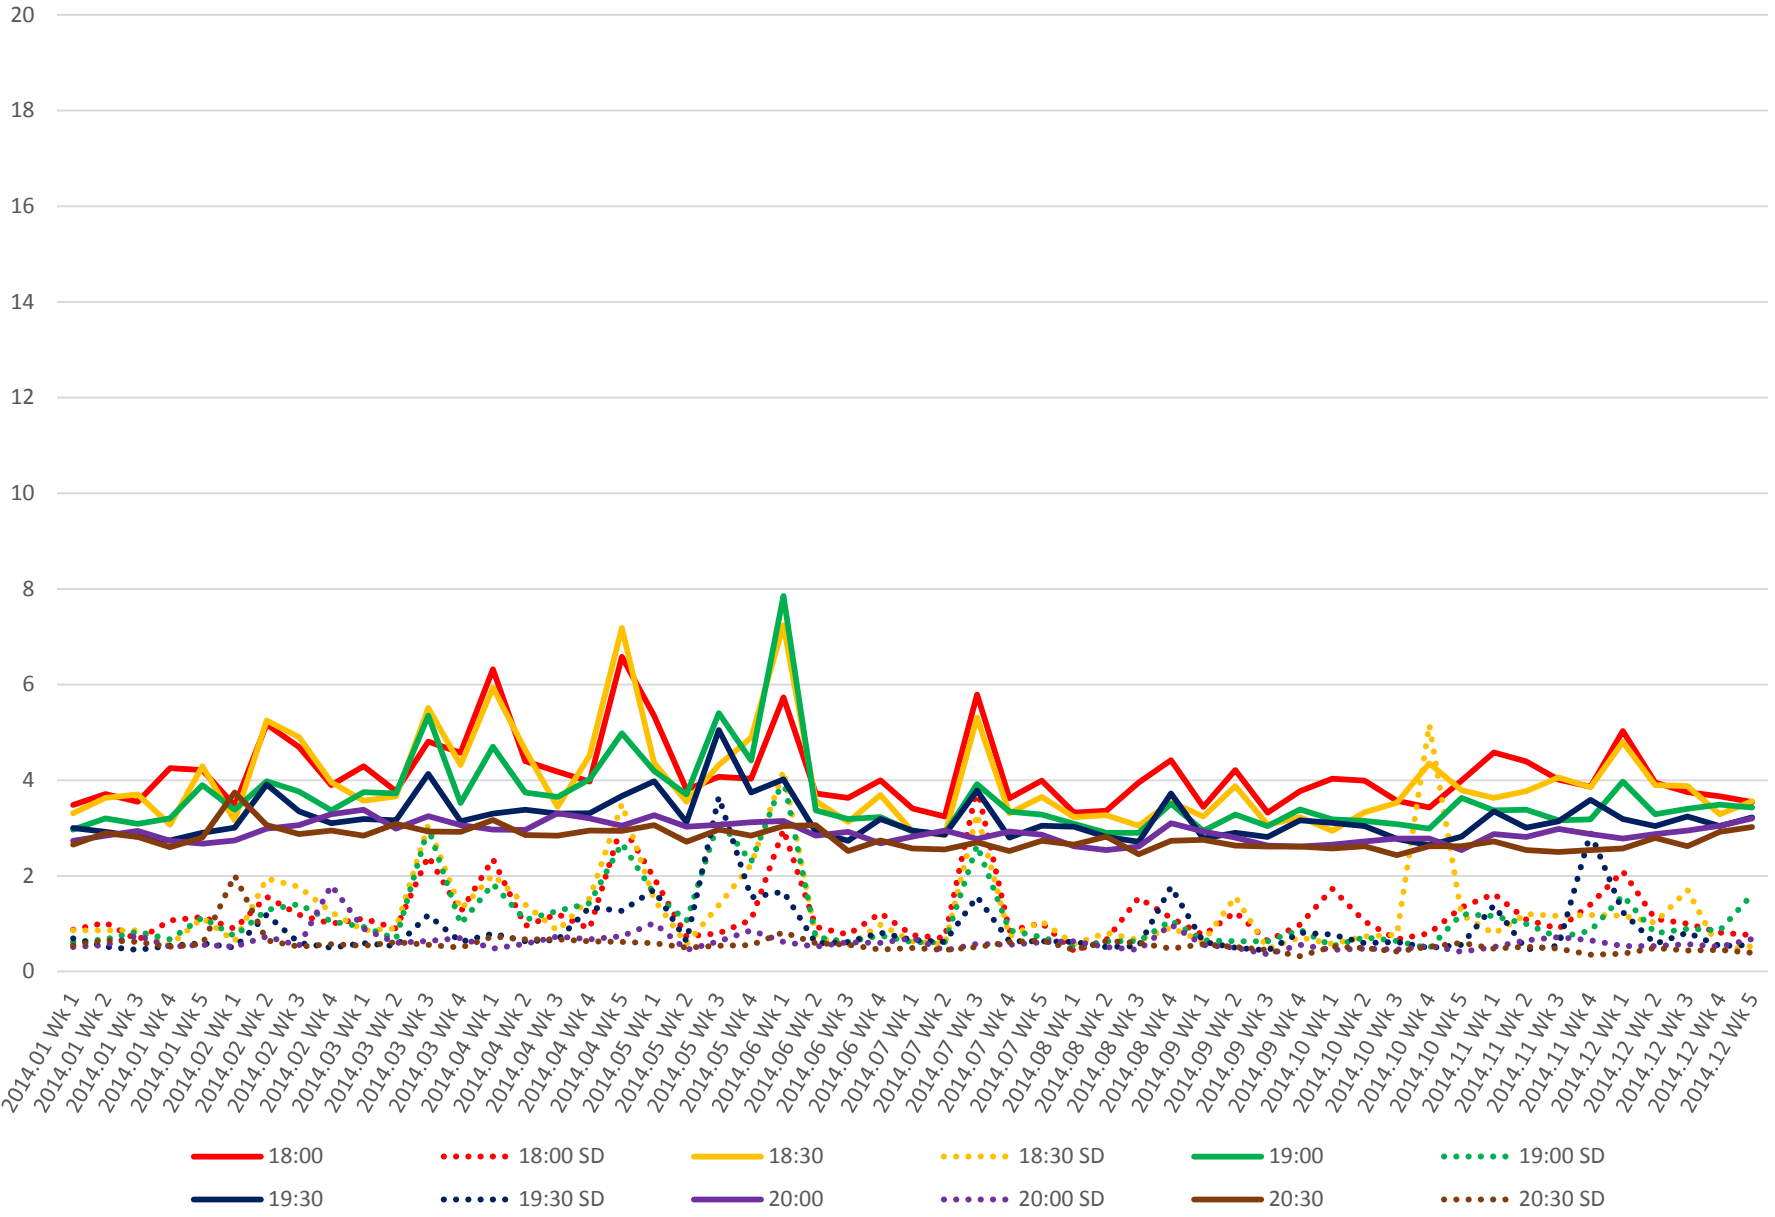

# 504 King Link Times From East of Queensway To Jameson Eastbound Late Afternoon

# 504 King Link Times From East of Queensway To Jameson Eastbound Early Evening