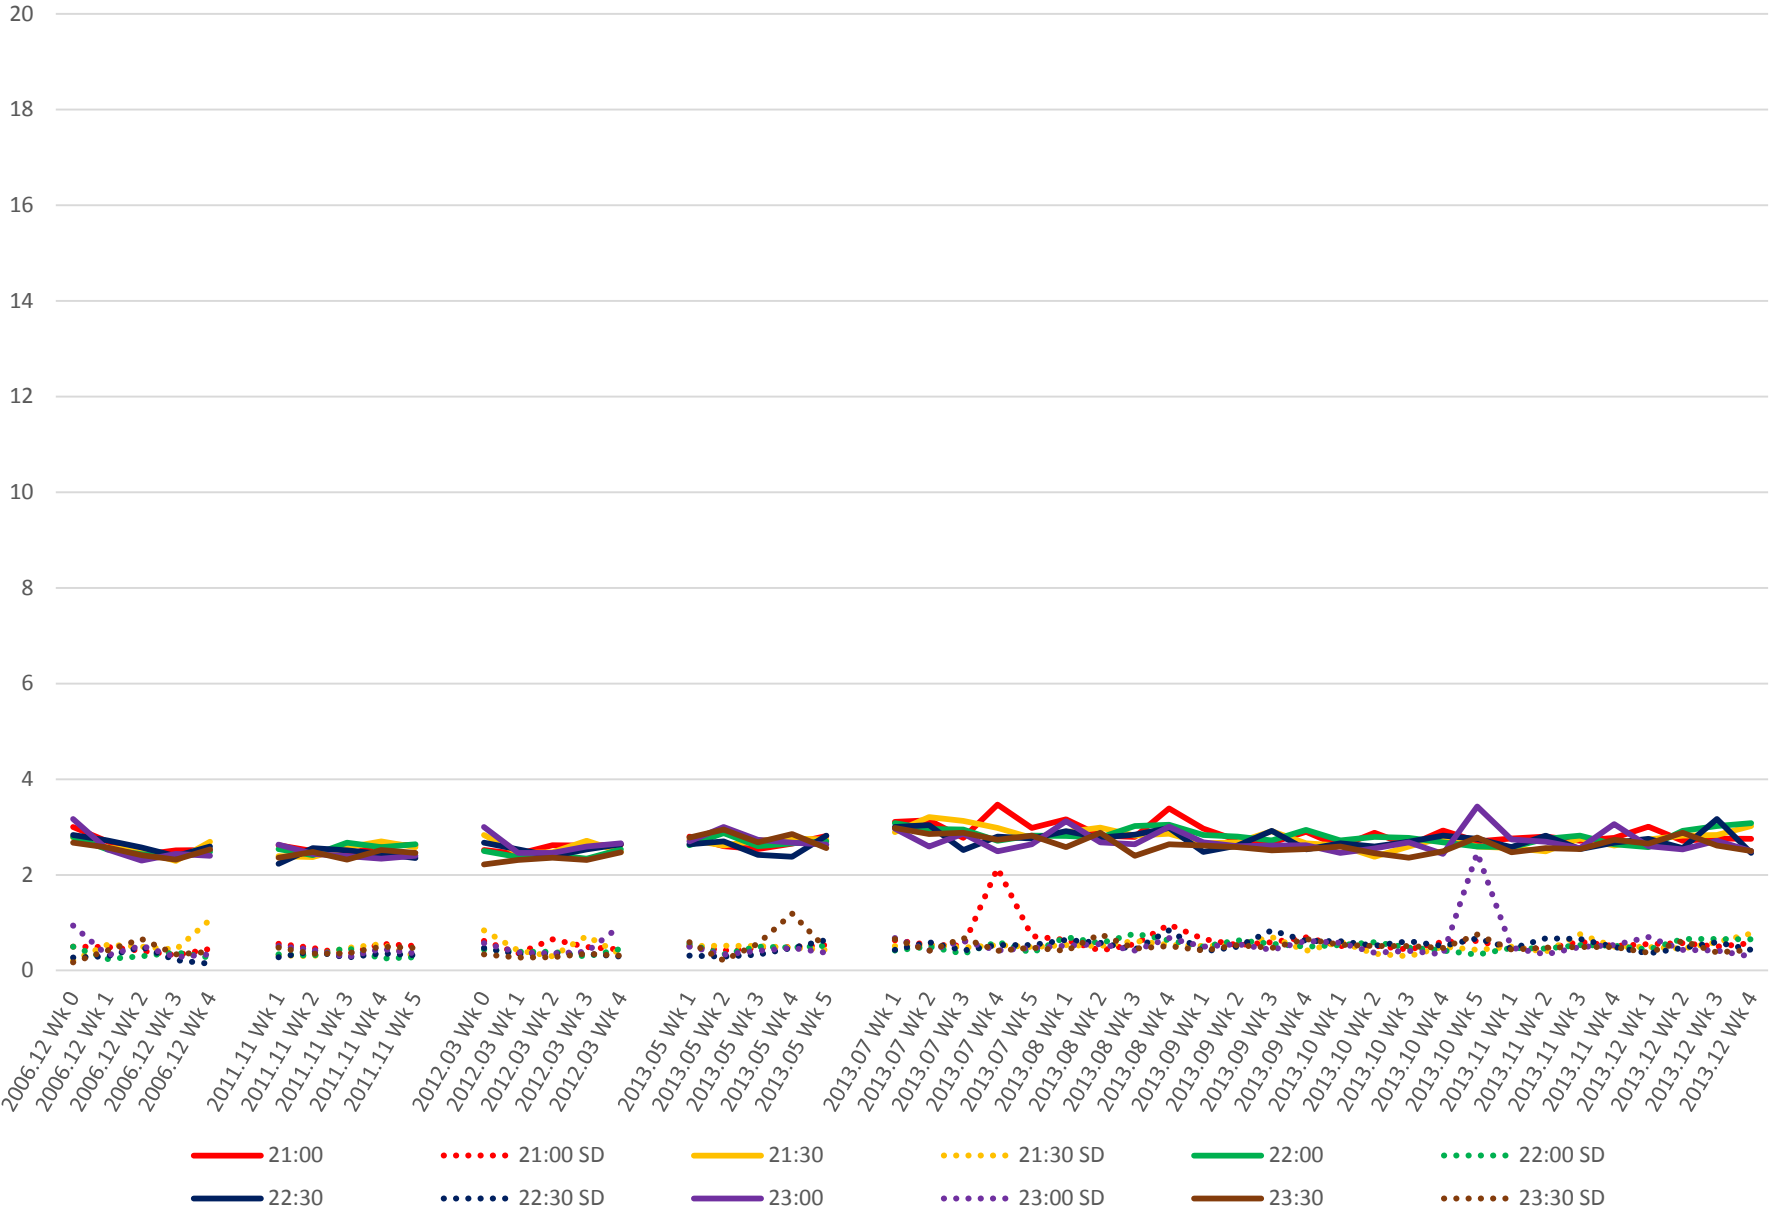

504 King Link Times From East of Queensway To Jameson Eastbound Late Evening