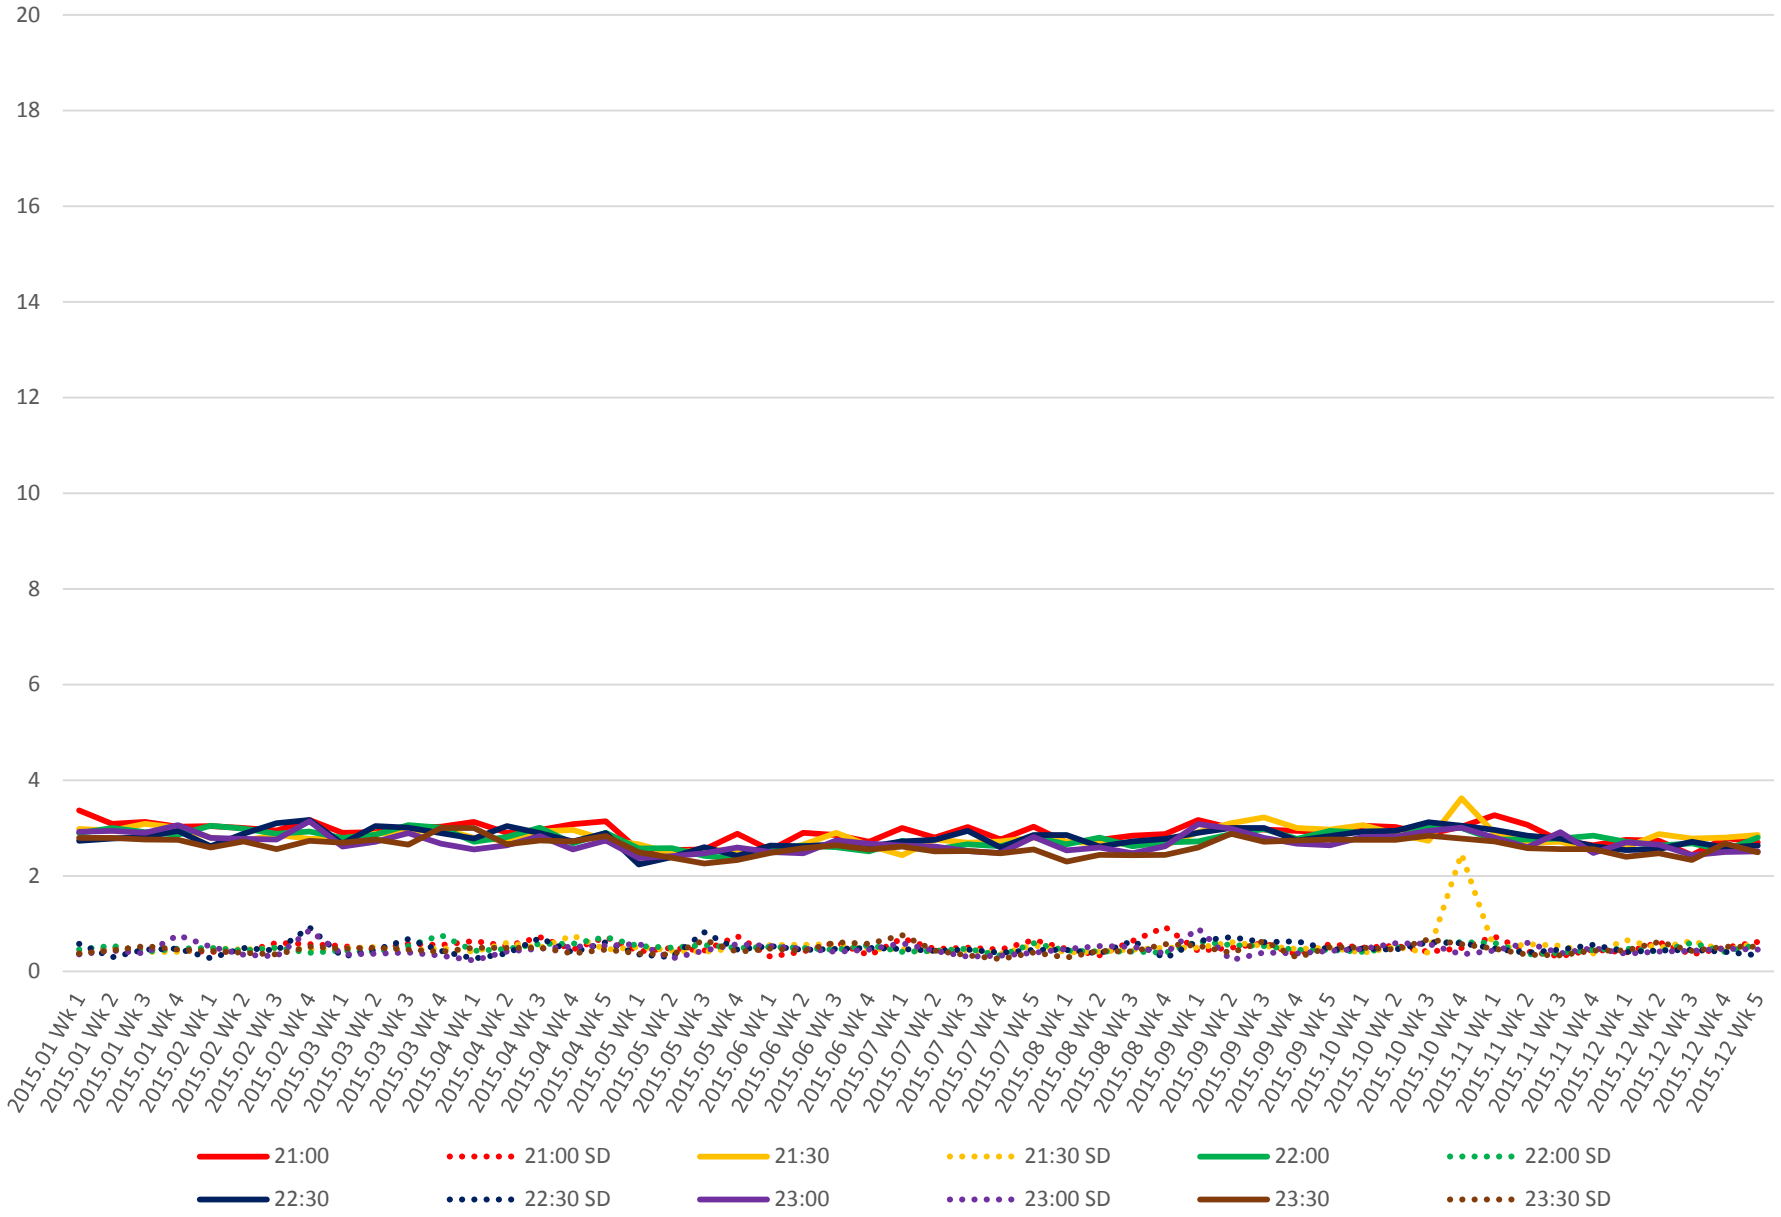

504 King Link Times From East of Queensway To Jameson Eastbound Late Evening