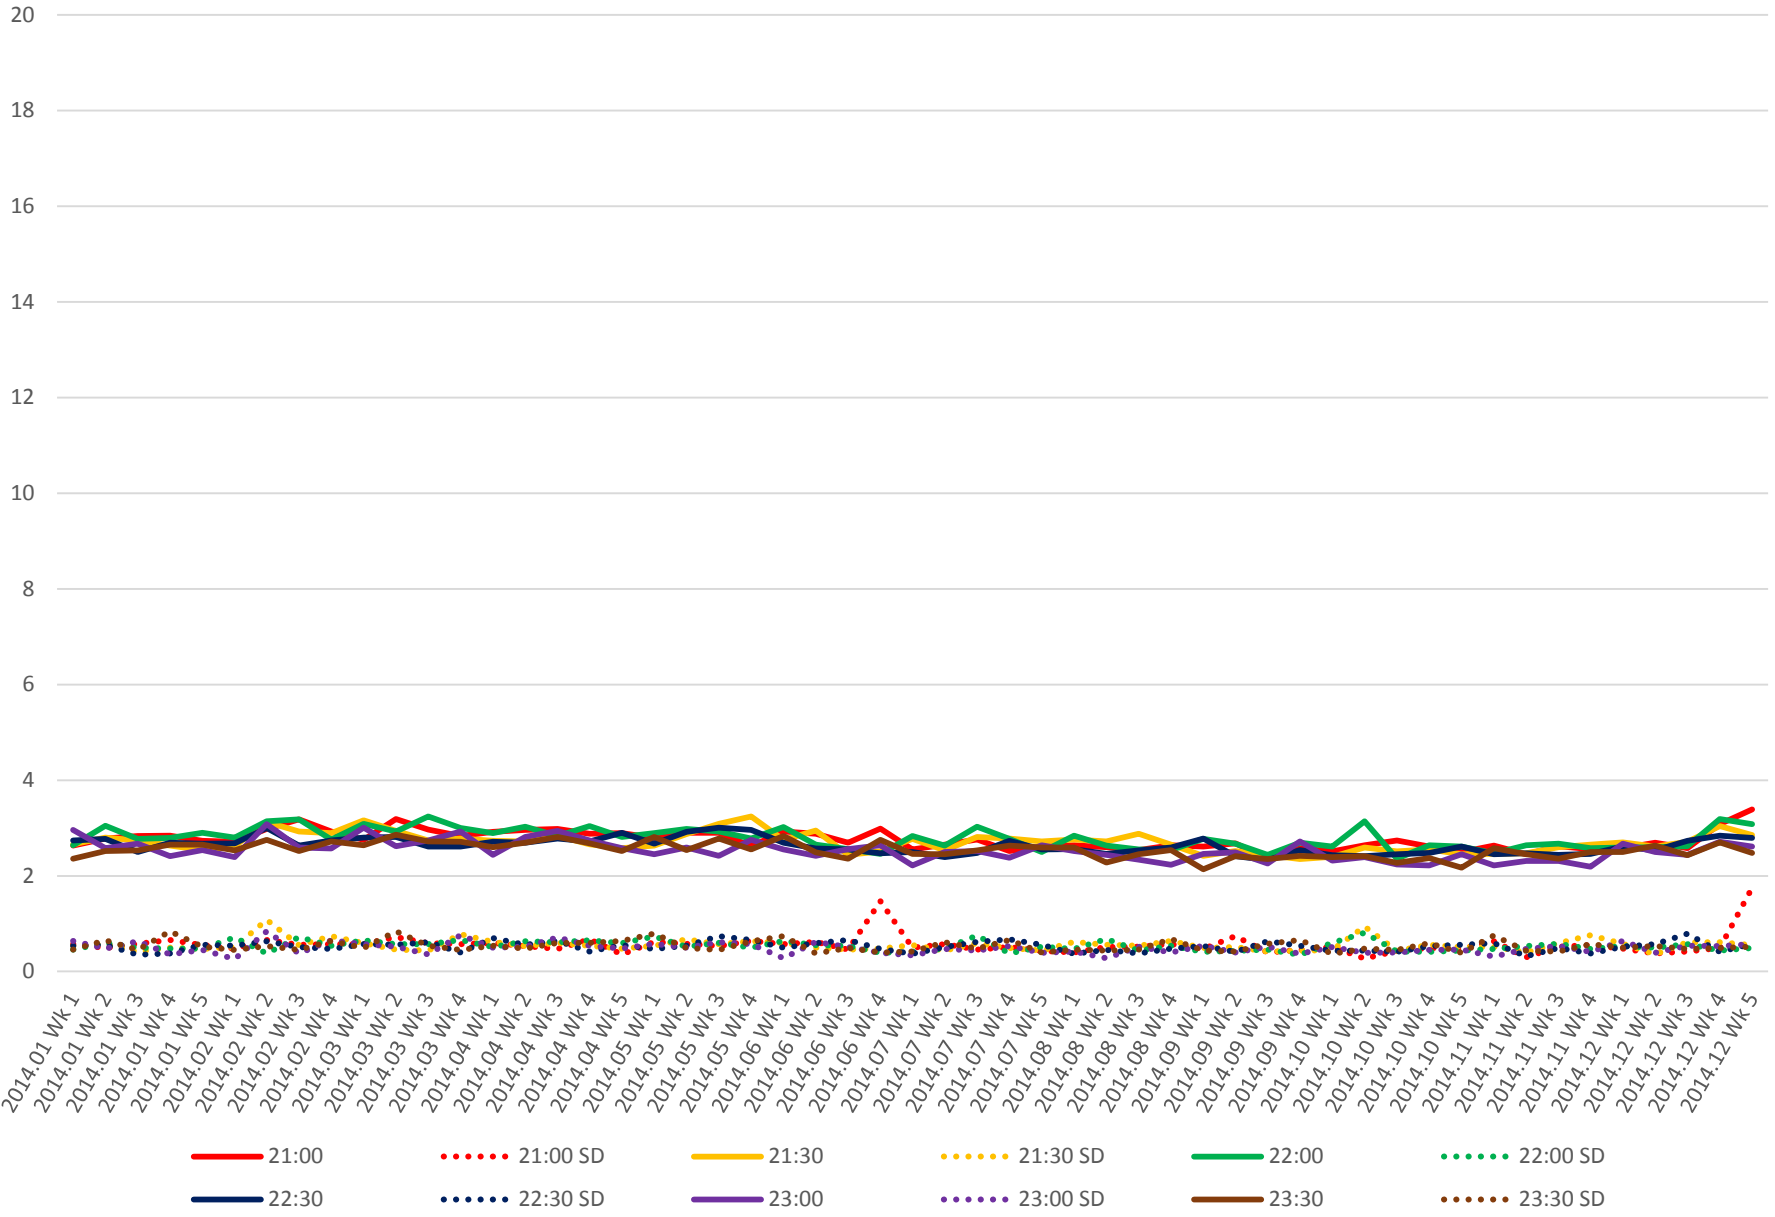

504 King Link Times From East of Queensway To Jameson Eastbound Late Evening