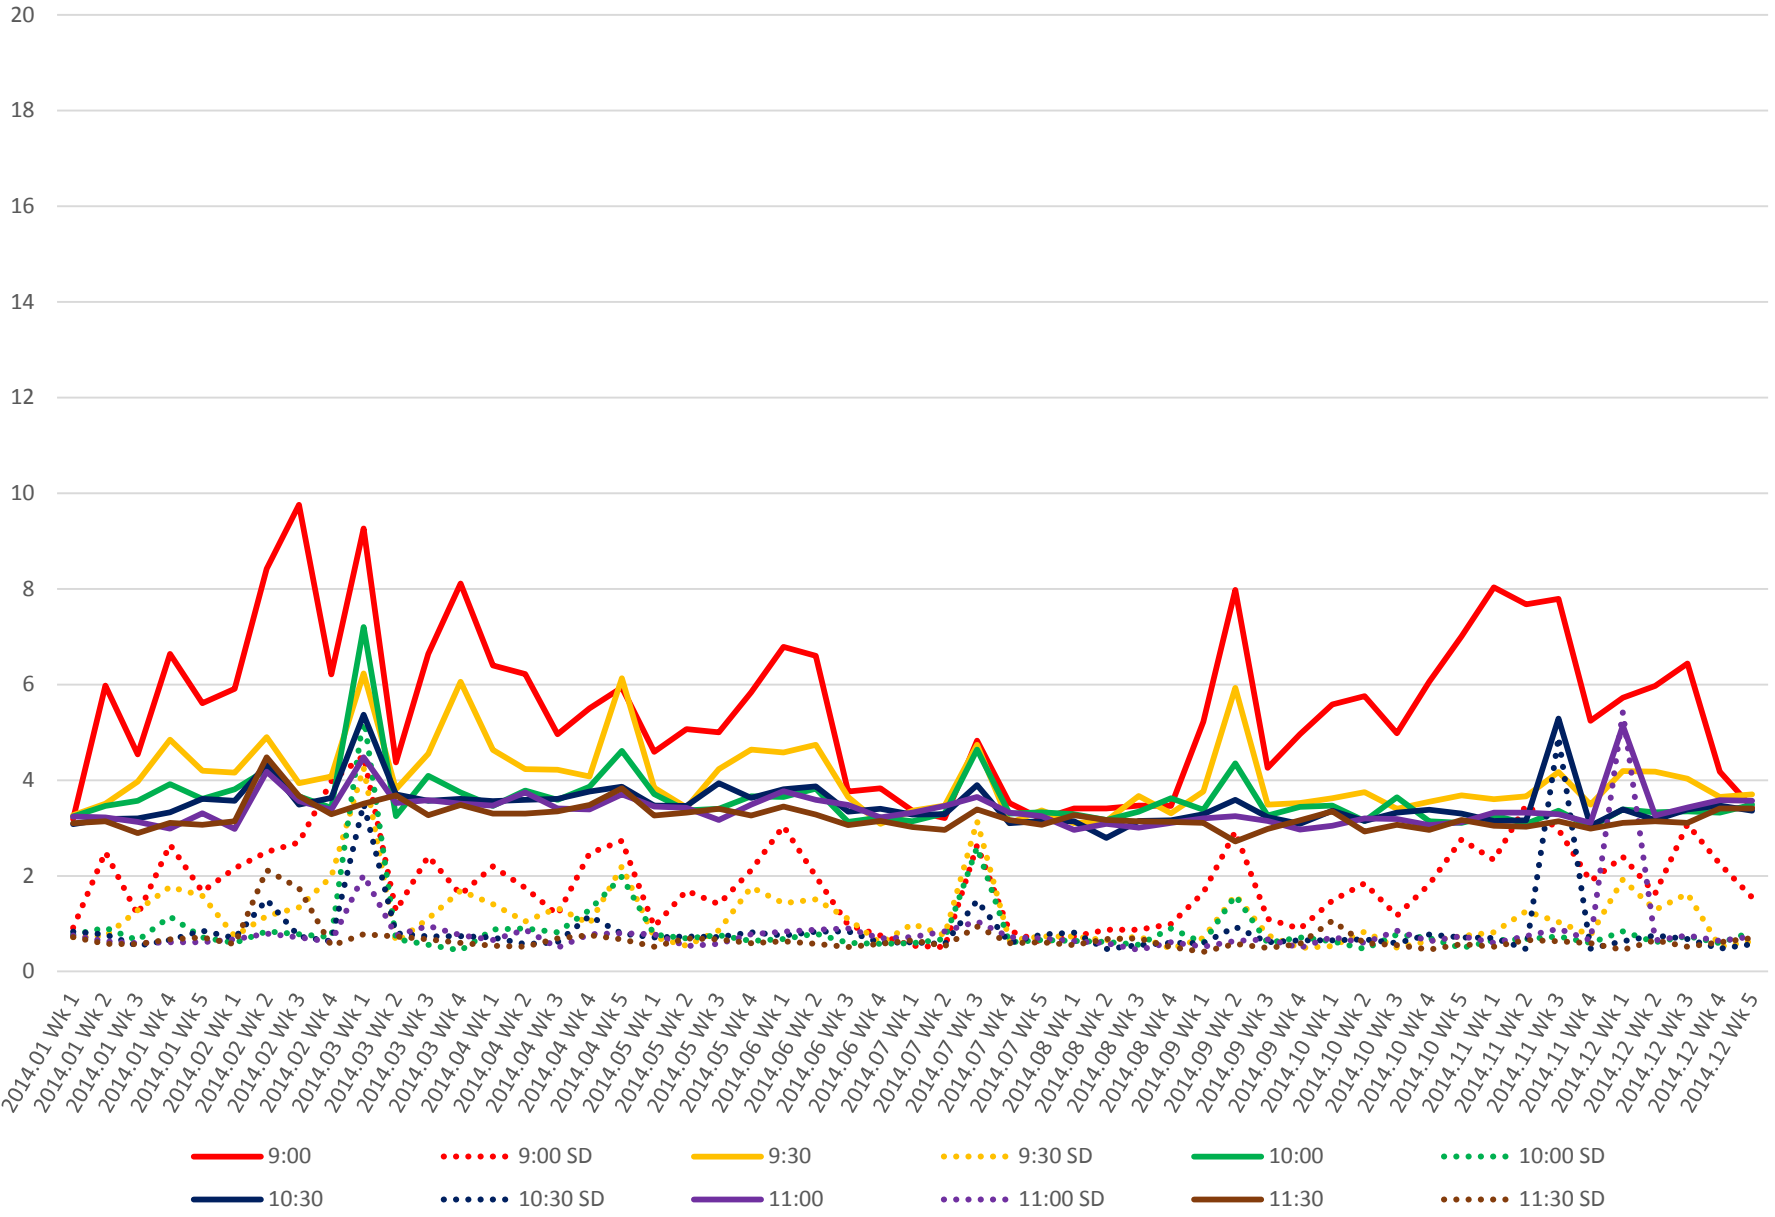

504 King Link Times From East of Queensway To Jameson Eastbound Late Morning