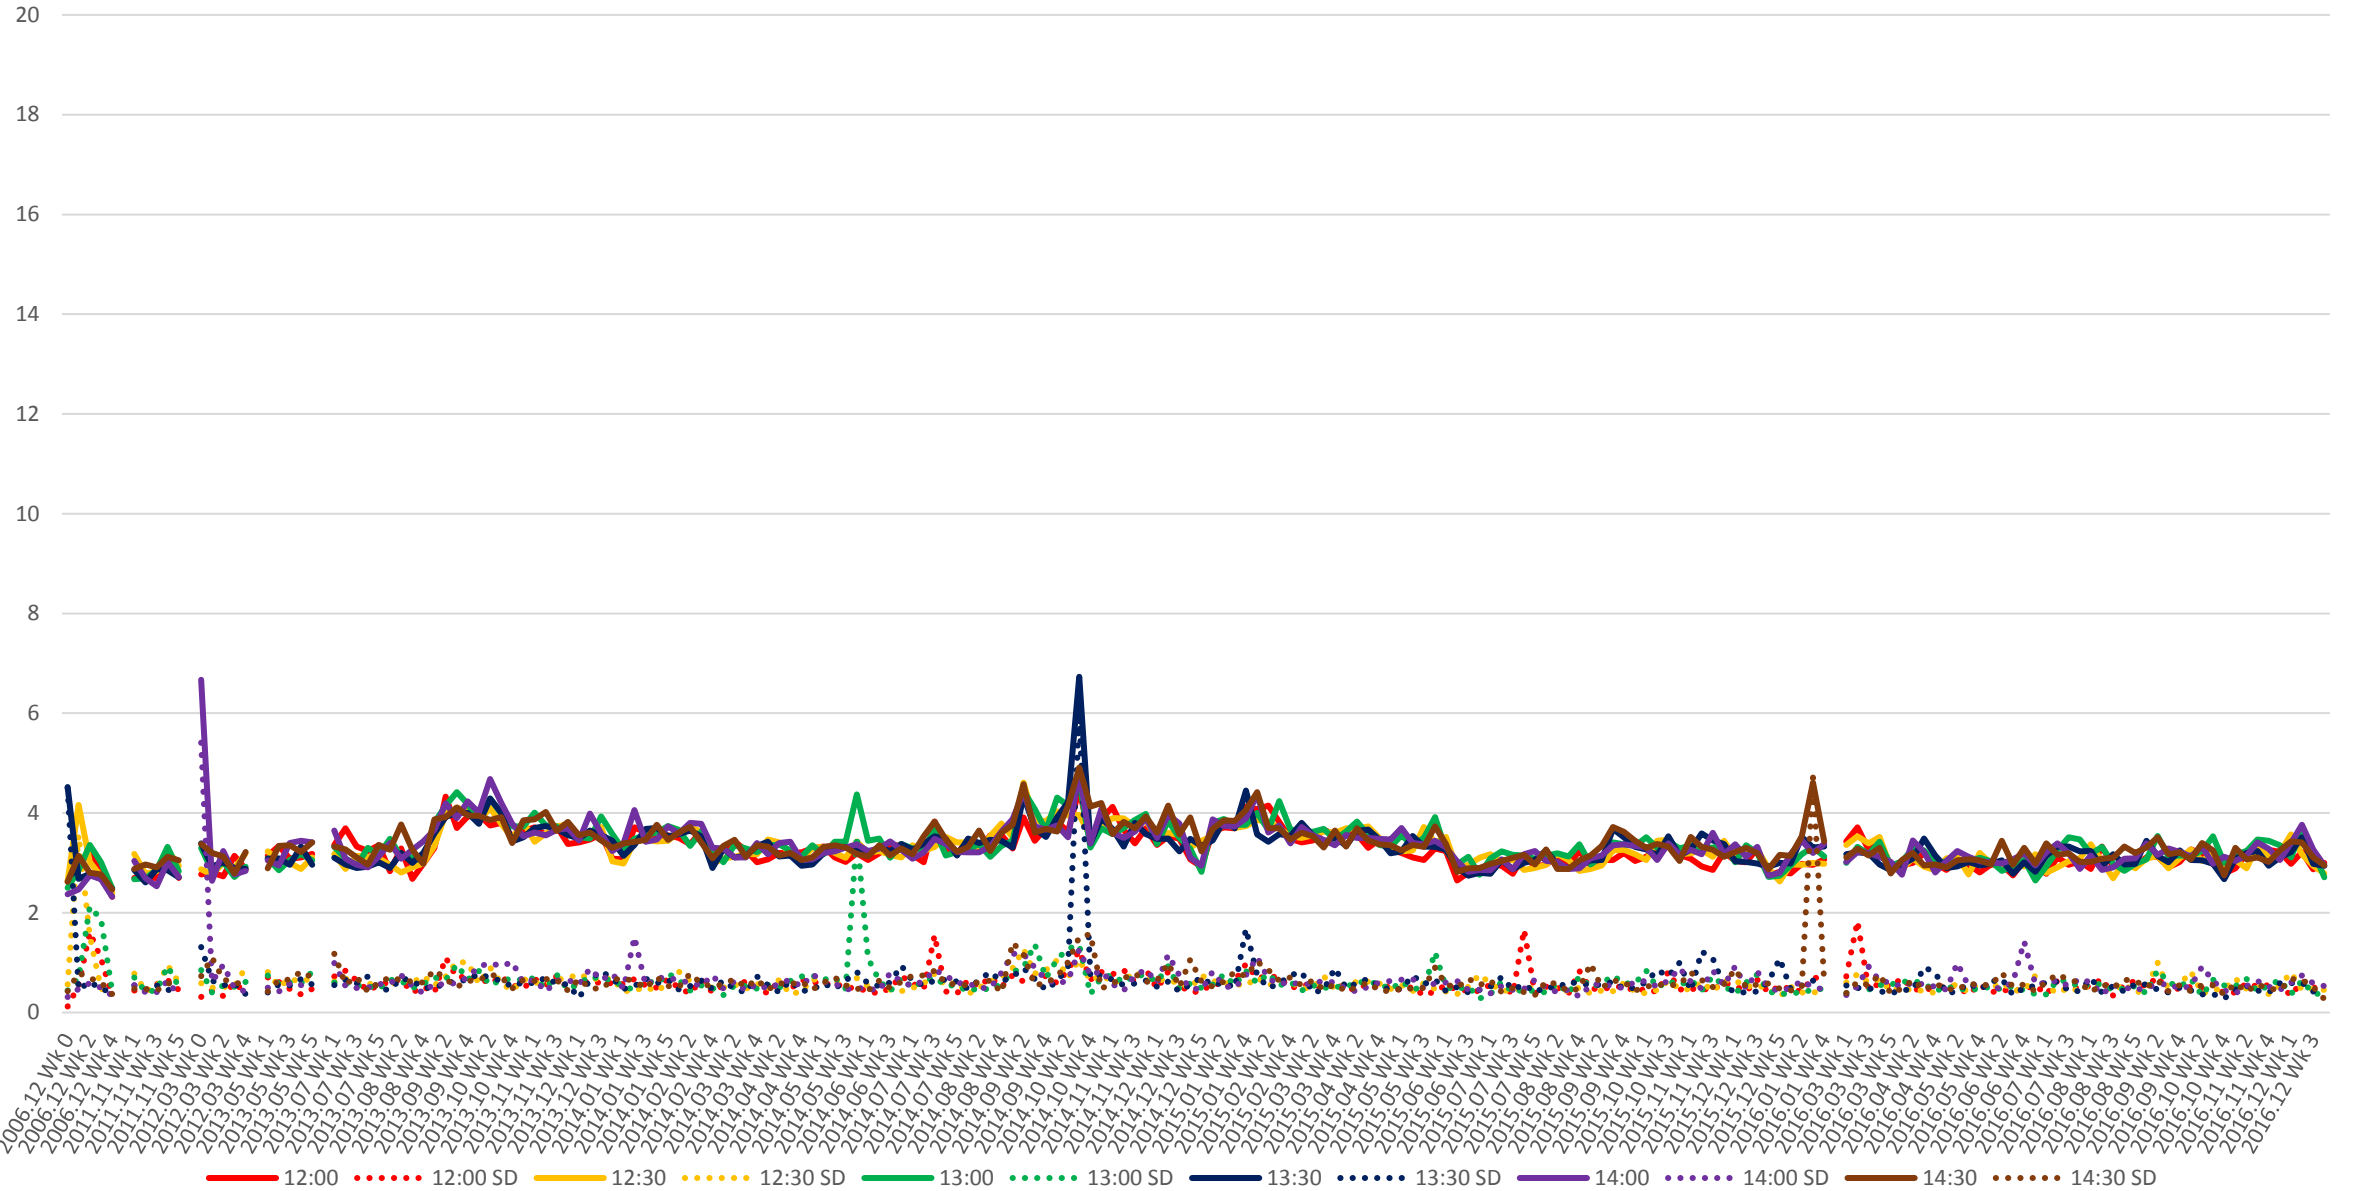

# 504 King Link Times From Jarvis To Parliament/King Eastbound Early Morning

6:00 6:00 SD 6:30 6:30 SD 7:00 7:00 SD 7:30 7:30 SD 8:00 8:00 SD 8:30 8:30 SD

504 King Link Times From Jarvis To Parliament/King Eastbound Late Morning

# 504 King Link Times From Jarvis To Parliament/King Eastbound Early Afternoon

504 King Link Times From Jarvis To Parliament/King Eastbound Late Afternoon

# 504 King Link Times From Jarvis To Parliament/King Eastbound Early Evening

# 504 King Link Times From Jarvis To Parliament/King Eastbound Late Evening