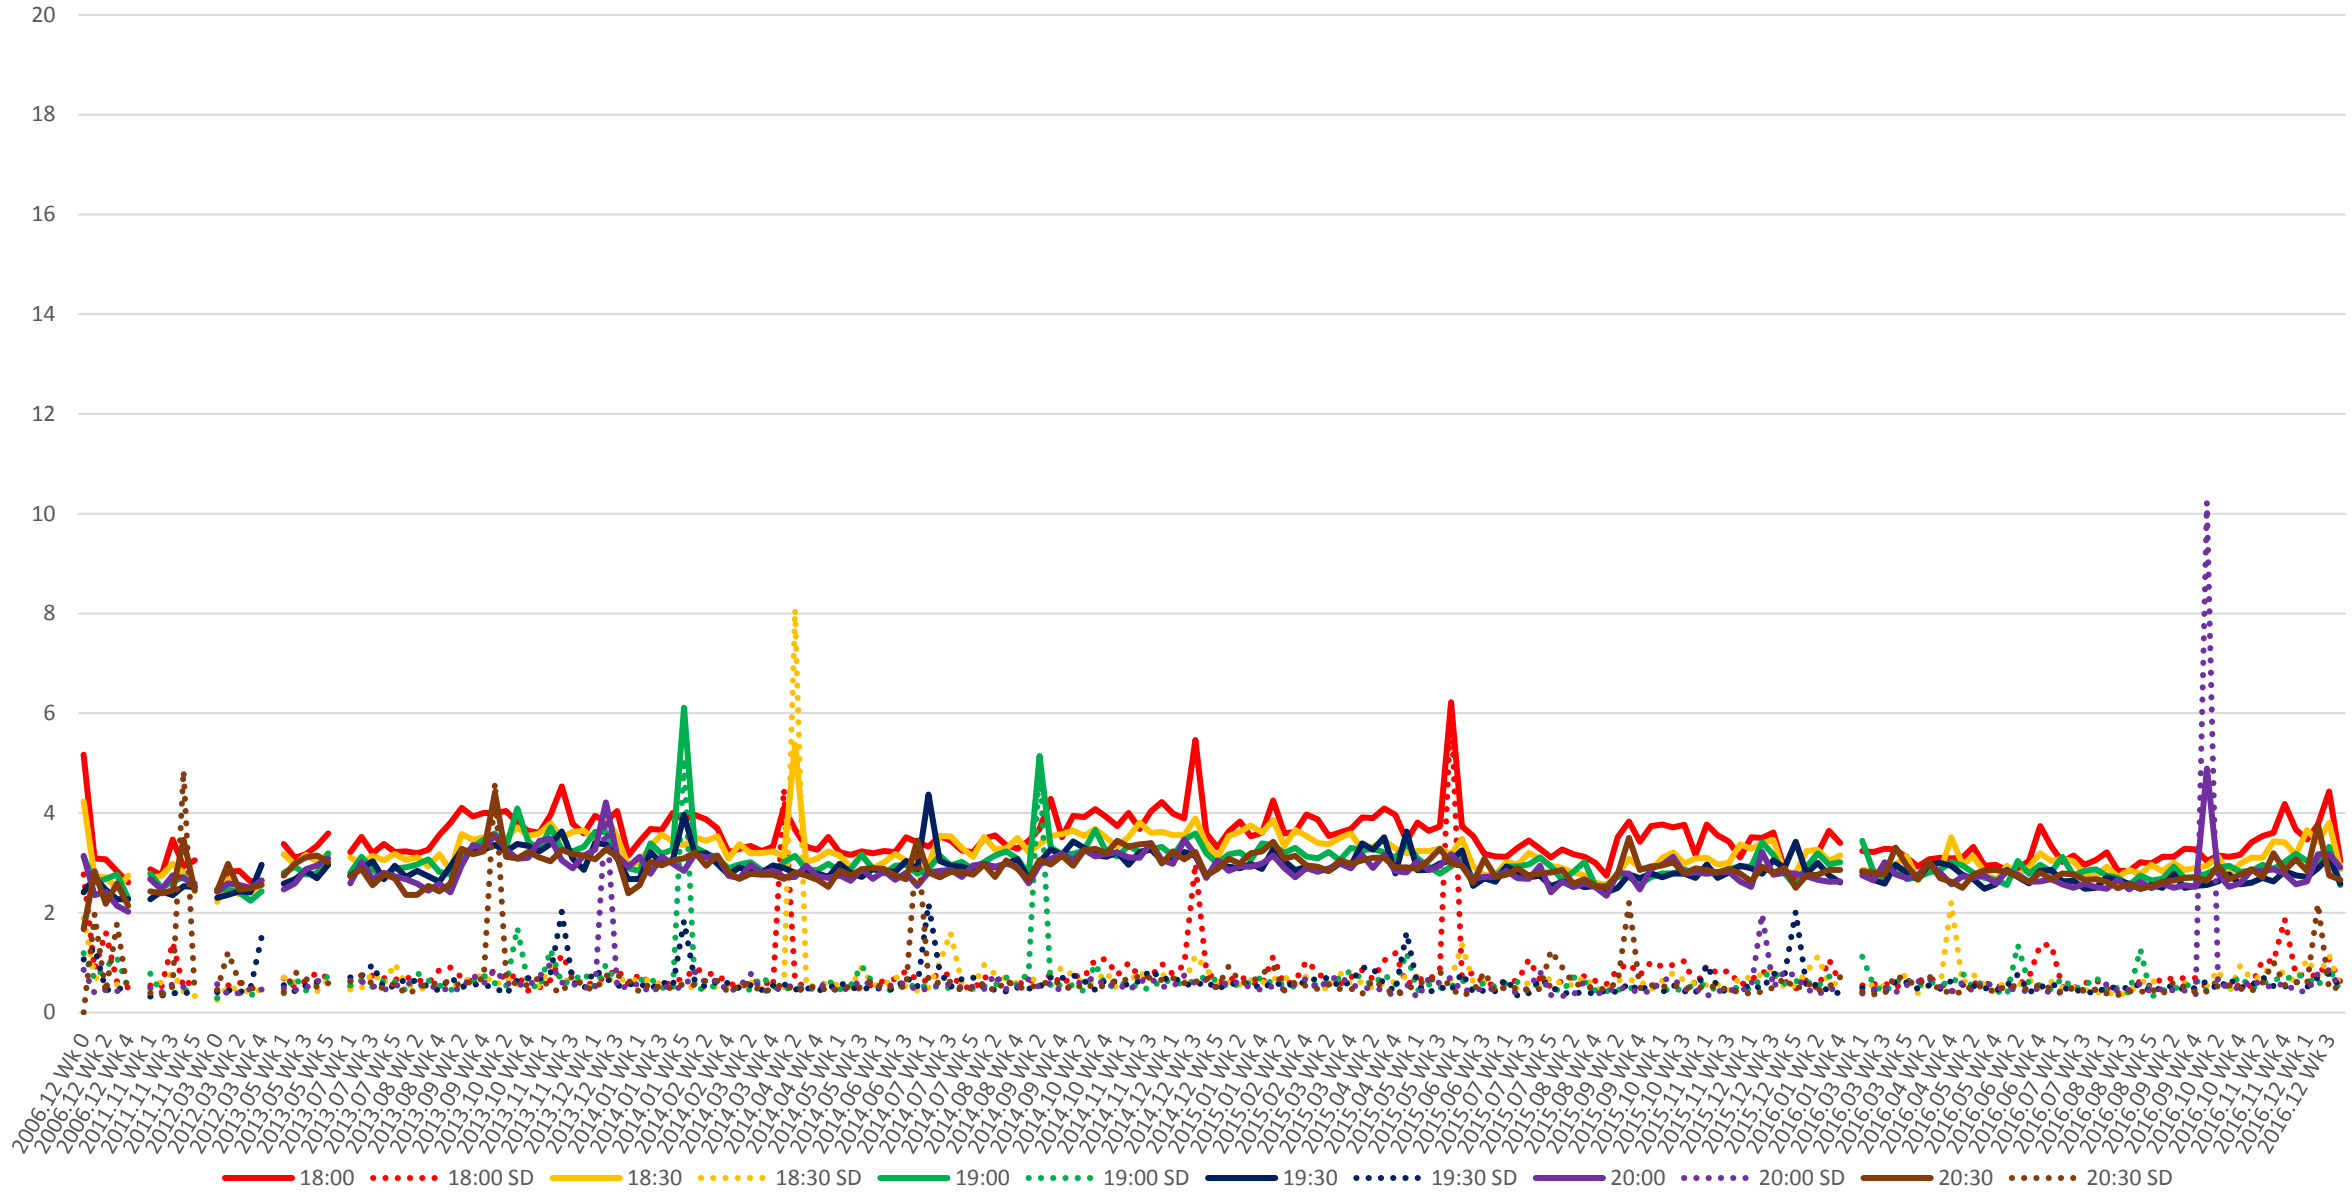

# 504 King Link Times From Jarvis To Parliament/King Eastbound Early Morning

6:00 6:00 SD 6:30 6:30 SD 7:00 7:00 SD 7:30 7:30 SD 8:00 8:00 SD 8:30 8:30 SD

504 King Link Times From Jarvis To Parliament/King Eastbound Late Morning

# 504 King Link Times From Jarvis To Parliament/King Eastbound Early Afternoon

504 King Link Times From Jarvis To Parliament/King Eastbound Late Afternoon

# 504 King Link Times From Jarvis To Parliament/King Eastbound Early Evening

# 504 King Link Times From Jarvis To Parliament/King Eastbound Late Evening