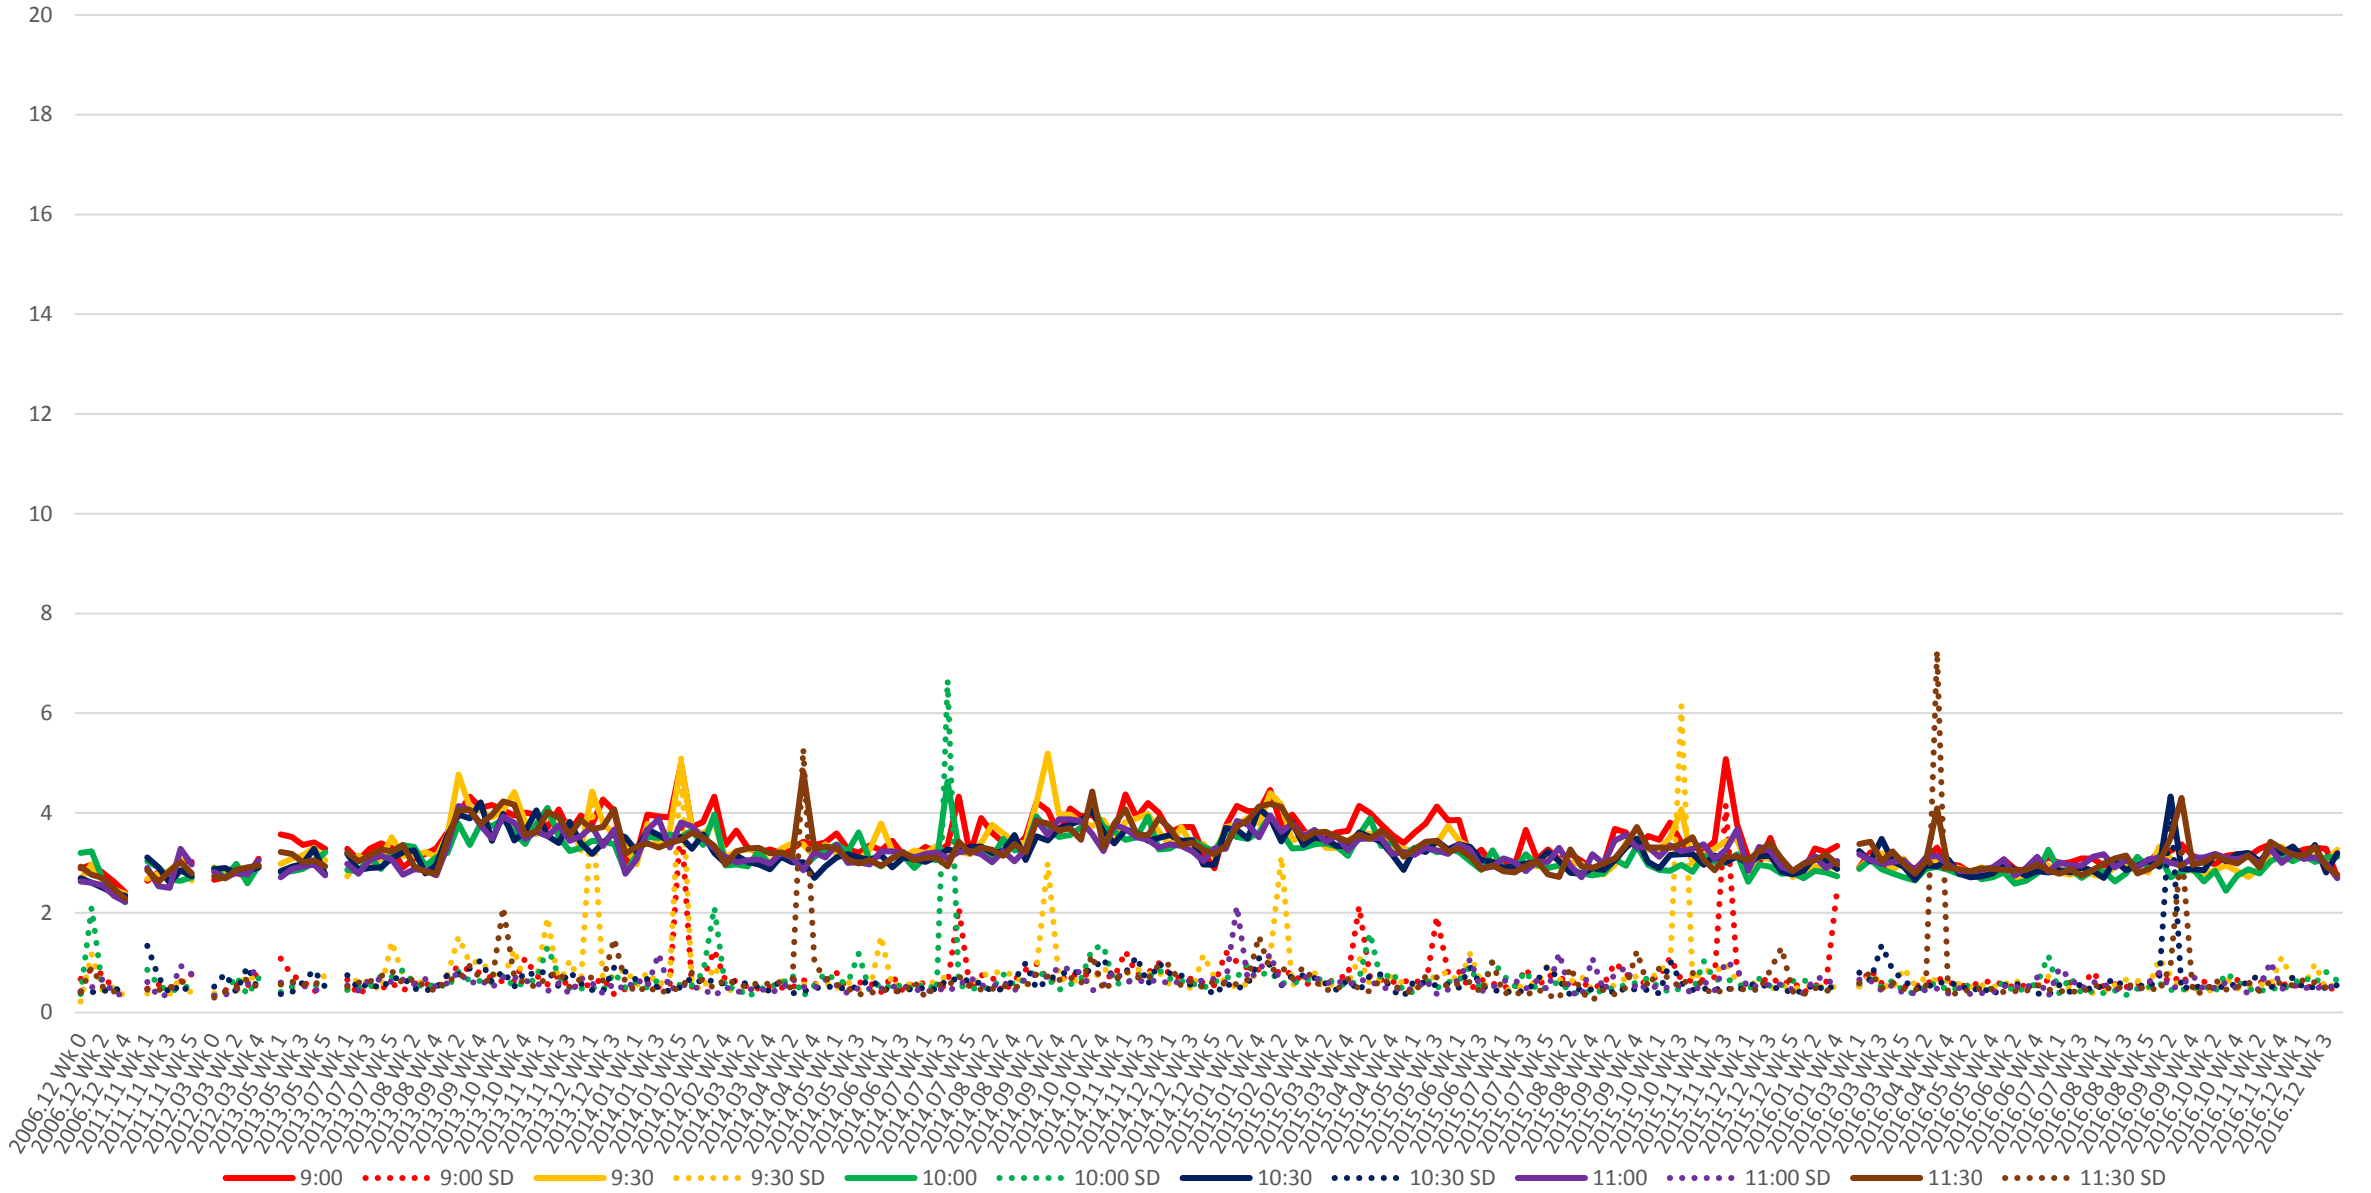

# 504 King Link Times From Jarvis To Parliament/King Eastbound Early Morning

6:00 6:00 SD 6:30 6:30 SD 7:00 7:00 SD 7:30 7:30 SD 8:00 8:00 SD 8:30 8:30 SD

504 King Link Times From Jarvis To Parliament/King Eastbound Late Morning

# 504 King Link Times From Jarvis To Parliament/King Eastbound Early Afternoon

504 King Link Times From Jarvis To Parliament/King Eastbound Late Afternoon

# 504 King Link Times From Jarvis To Parliament/King Eastbound Early Evening

# 504 King Link Times From Jarvis To Parliament/King Eastbound Late Evening