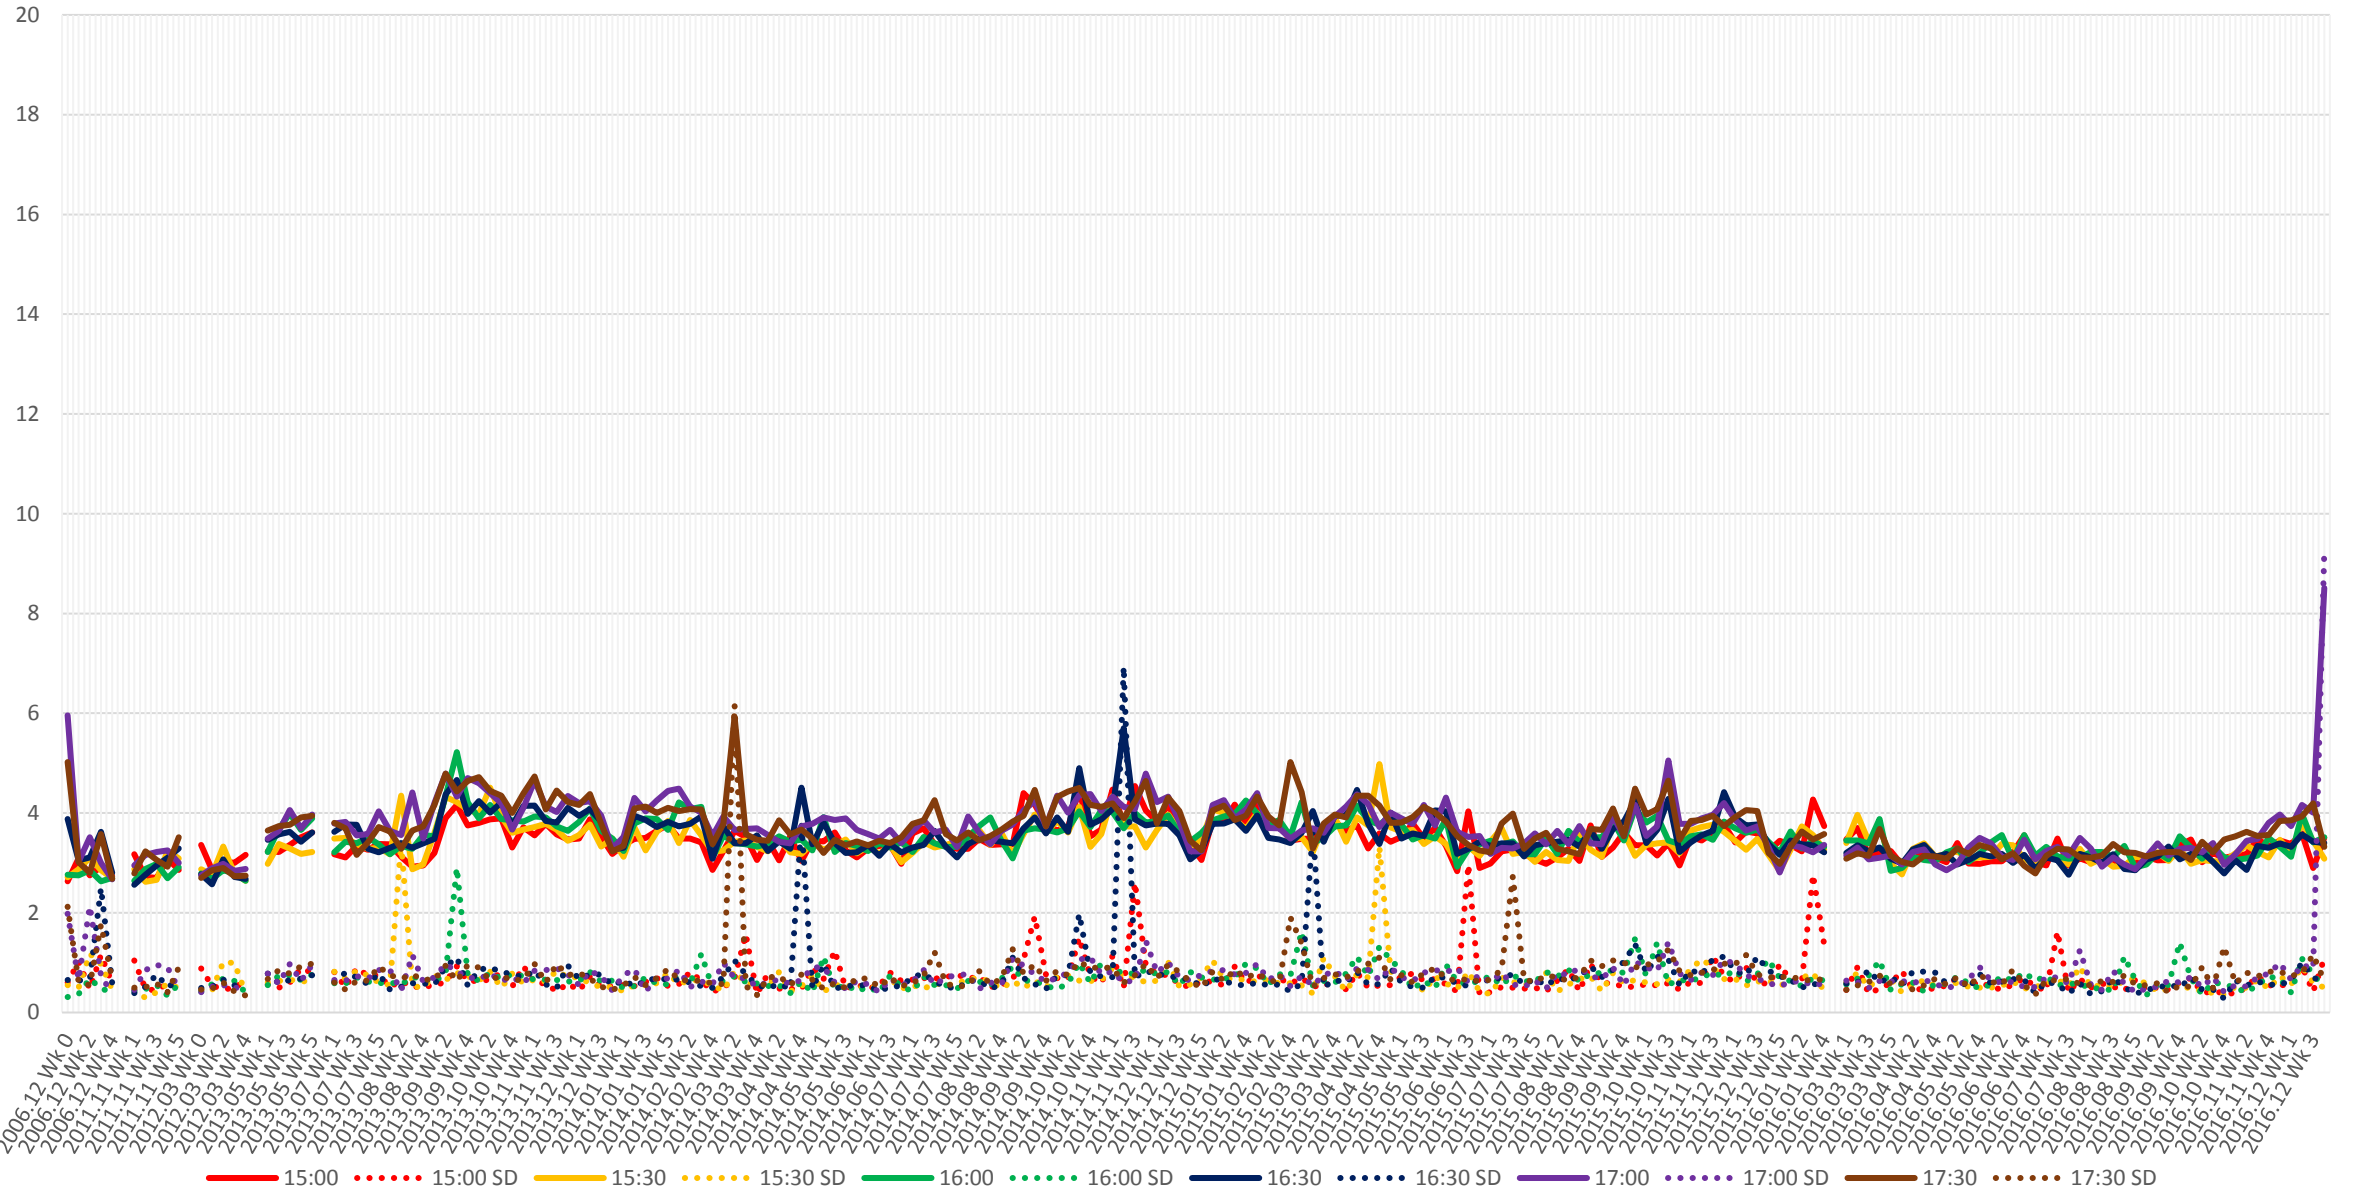

# 504 King Link Times From Jarvis To Parliament/King Eastbound Early Morning

6:00 6:00 SD 6:30 6:30 SD 7:00 7:00 SD 7:30 7:30 SD 8:00 8:00 SD 8:30 8:30 SD

504 King Link Times From Jarvis To Parliament/King Eastbound Late Morning

# 504 King Link Times From Jarvis To Parliament/King Eastbound Early Afternoon

504 King Link Times From Jarvis To Parliament/King Eastbound Late Afternoon

# 504 King Link Times From Jarvis To Parliament/King Eastbound Early Evening

# 504 King Link Times From Jarvis To Parliament/King Eastbound Late Evening