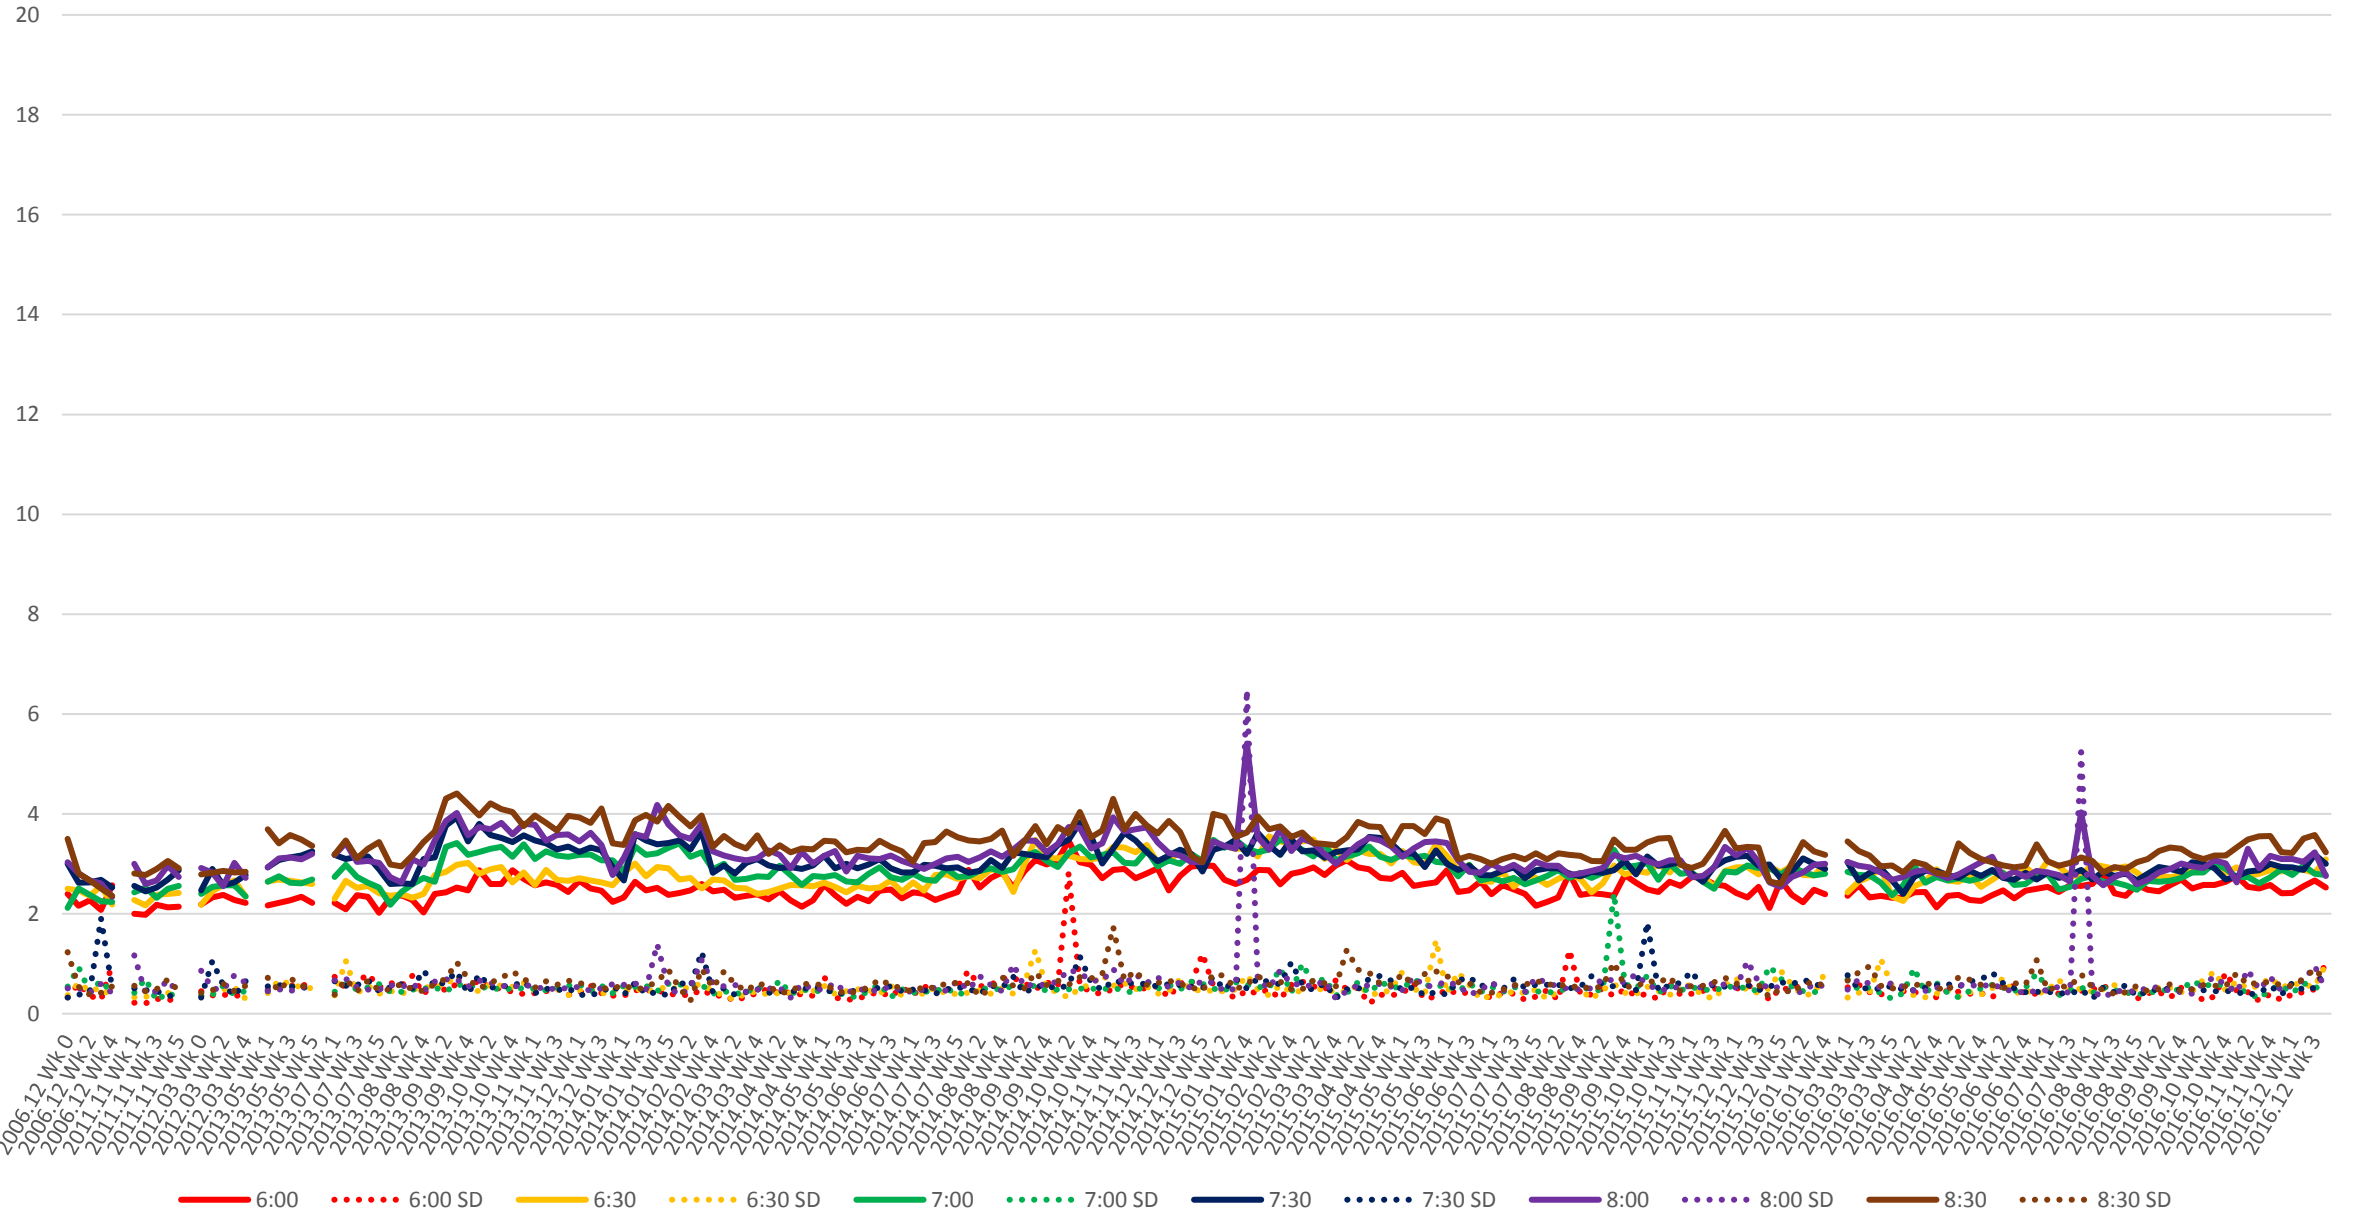

# 504 King Link Times From Jarvis To Parliament/King Eastbound Early Morning

6:00 6:00 SD 6:30 6:30 SD 7:00 7:00 SD 7:30 7:30 SD 8:00 8:00 SD 8:30 8:30 SD

504 King Link Times From Jarvis To Parliament/King Eastbound Late Morning

# 504 King Link Times From Jarvis To Parliament/King Eastbound Early Afternoon

504 King Link Times From Jarvis To Parliament/King Eastbound Late Afternoon

# 504 King Link Times From Jarvis To Parliament/King Eastbound Early Evening

# 504 King Link Times From Jarvis To Parliament/King Eastbound Late Evening