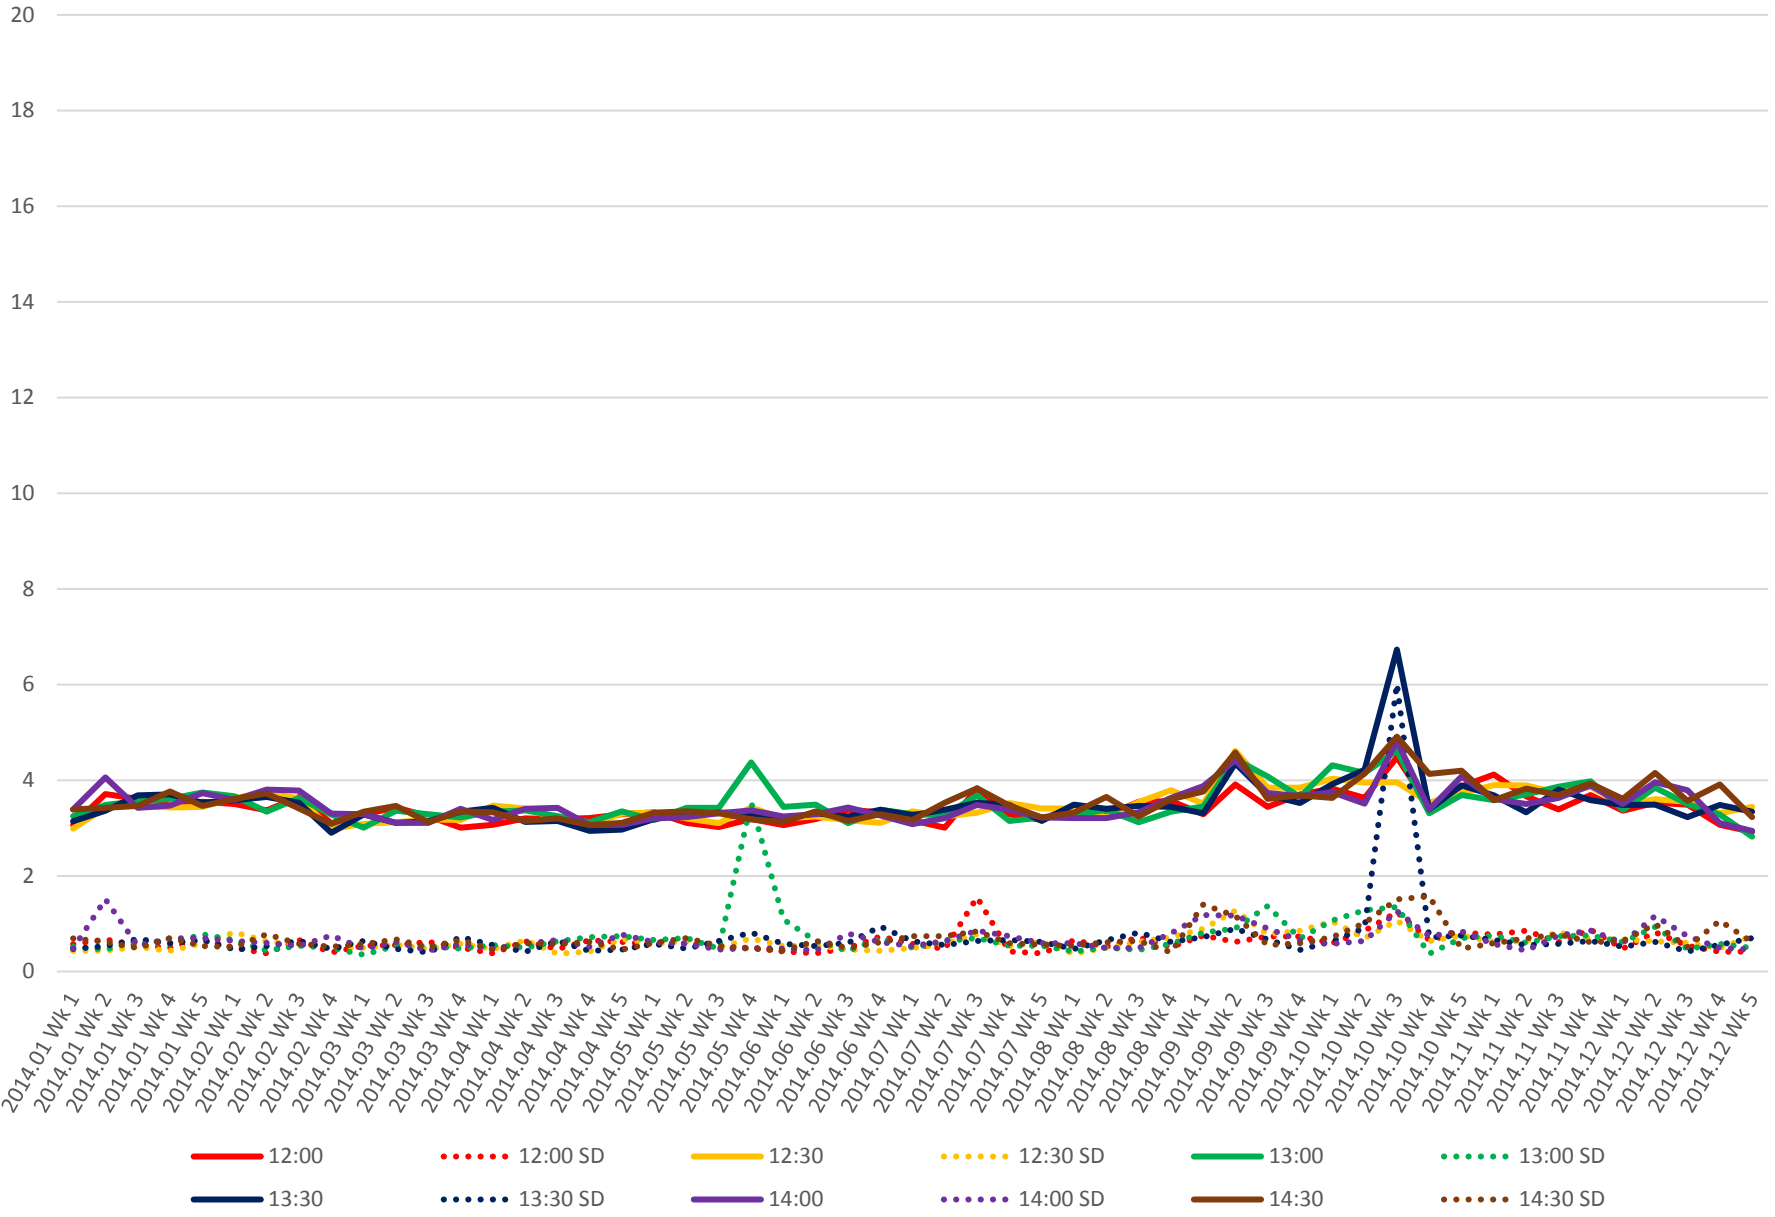

504 King Link Times From Jarvis To Parliament/King Eastbound Late Morning

504 King Link Times From Jarvis To Parliament/King Eastbound Late Morning

504 King Link Times From Jarvis To Parliament/King Eastbound Early Afternoon

504 King Link Times From Jarvis To Parliament/King Eastbound Early Afternoon

504 King Link Times From Jarvis To Parliament/King Eastbound Early Afternoon

504 King Link Times From Jarvis To Parliament/King Eastbound Early Afternoon

504 King Link Times From Jarvis To Parliament/King Eastbound Late Afternoon

504 King Link Times From Jarvis To Parliament/King Eastbound Late Afternoon

504 King Link Times From Jarvis To Parliament/King Eastbound Early Evening

504 King Link Times From Jarvis To Parliament/King Eastbound Early Evening

504 King Link Times From Jarvis To Parliament/King Eastbound Early Evening

504 King Link Times From Jarvis To Parliament/King Eastbound Early Evening