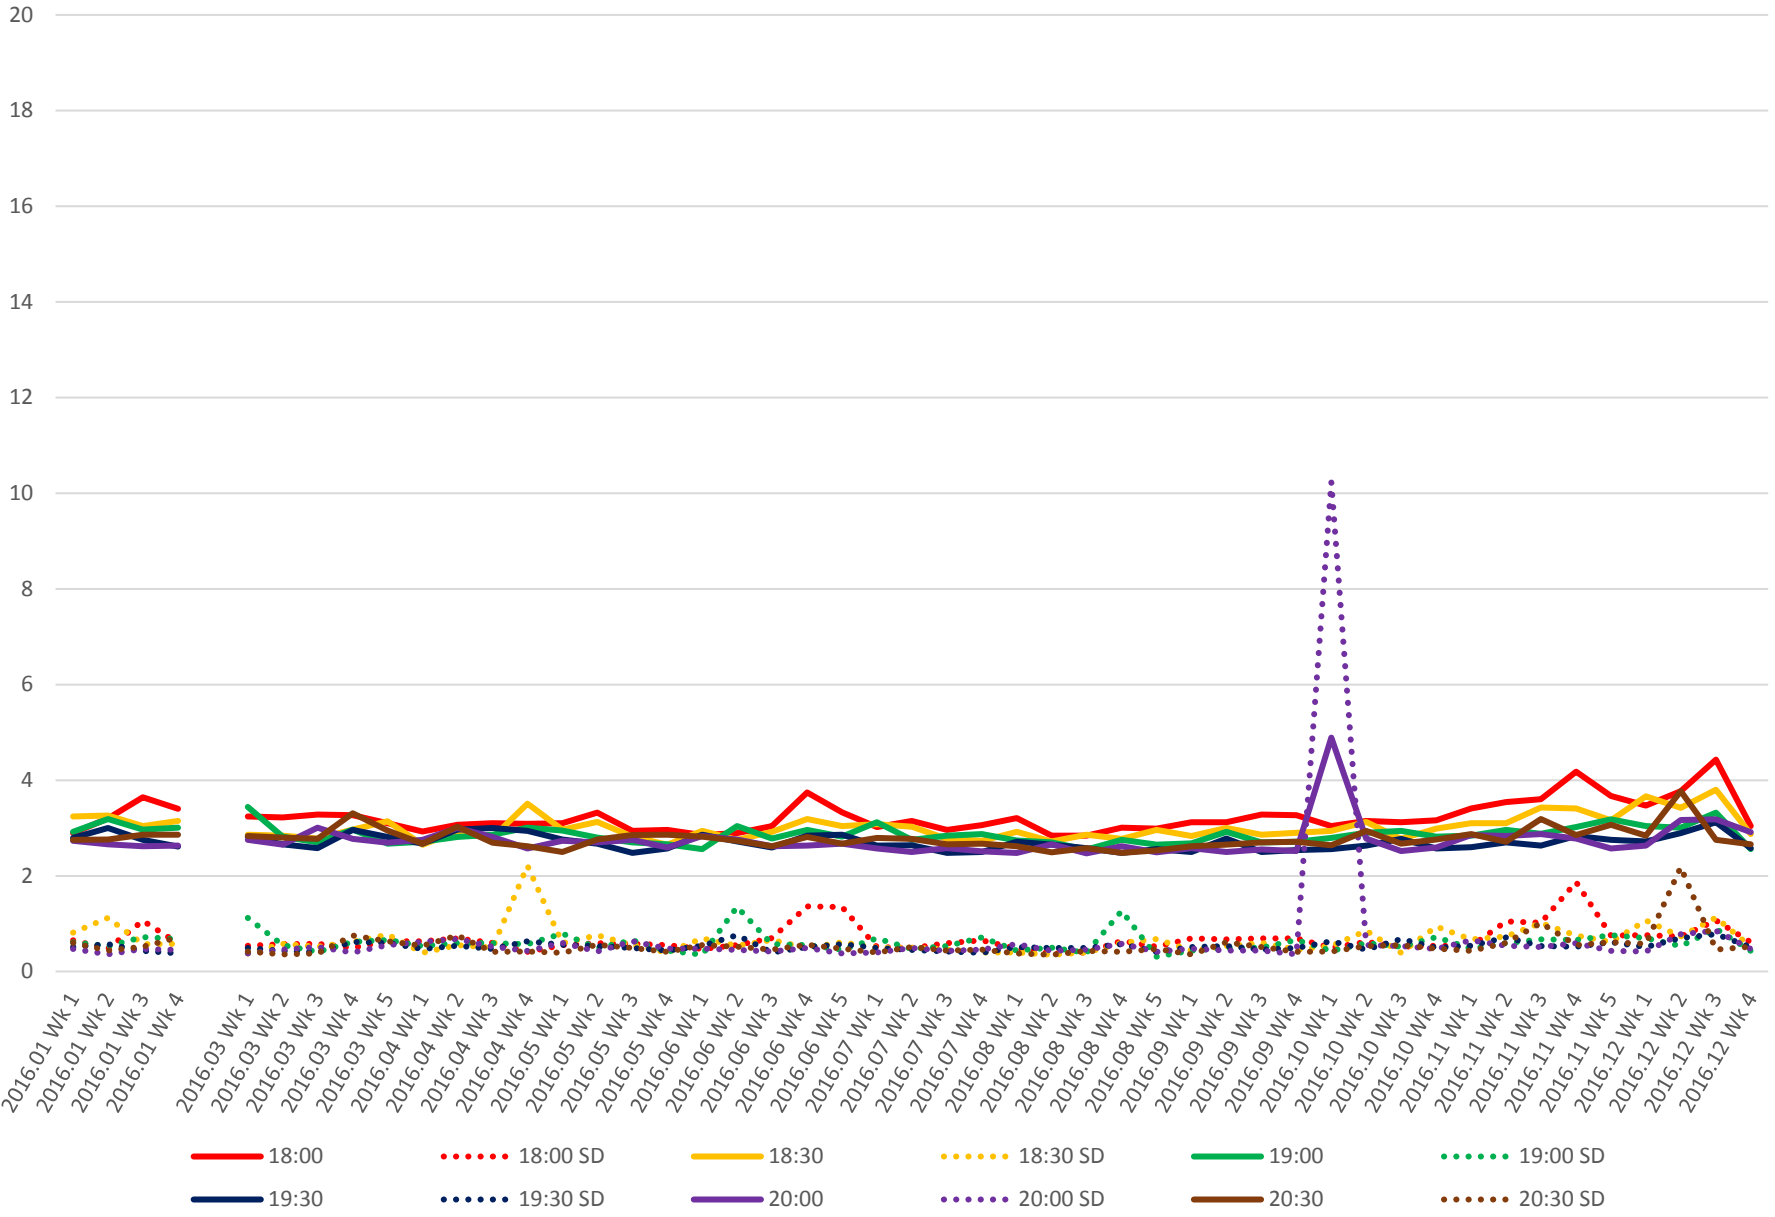

504 King Link Times From Jarvis To Parliament/King Eastbound Early Afternoon

504 King Link Times From Jarvis To Parliament/King Eastbound Early Afternoon

504 King Link Times From Jarvis To Parliament/King Eastbound Early Afternoon

504 King Link Times From Jarvis To Parliament/King Eastbound Late Afternoon

504 King Link Times From Jarvis To Parliament/King Eastbound Late Afternoon

504 King Link Times From Jarvis To Parliament/King Eastbound Early Evening

504 King Link Times From Jarvis To Parliament/King Eastbound Early Evening

504 King Link Times From Jarvis To Parliament/King Eastbound Early Evening

504 King Link Times From Jarvis To Parliament/King Eastbound Early Evening

504 King Link Times From Jarvis To Parliament/King Eastbound Late Evening

504 King Link Times From Jarvis To Parliament/King Eastbound Late Evening

504 King Link Times From Jarvis To Parliament/King Eastbound Late Evening