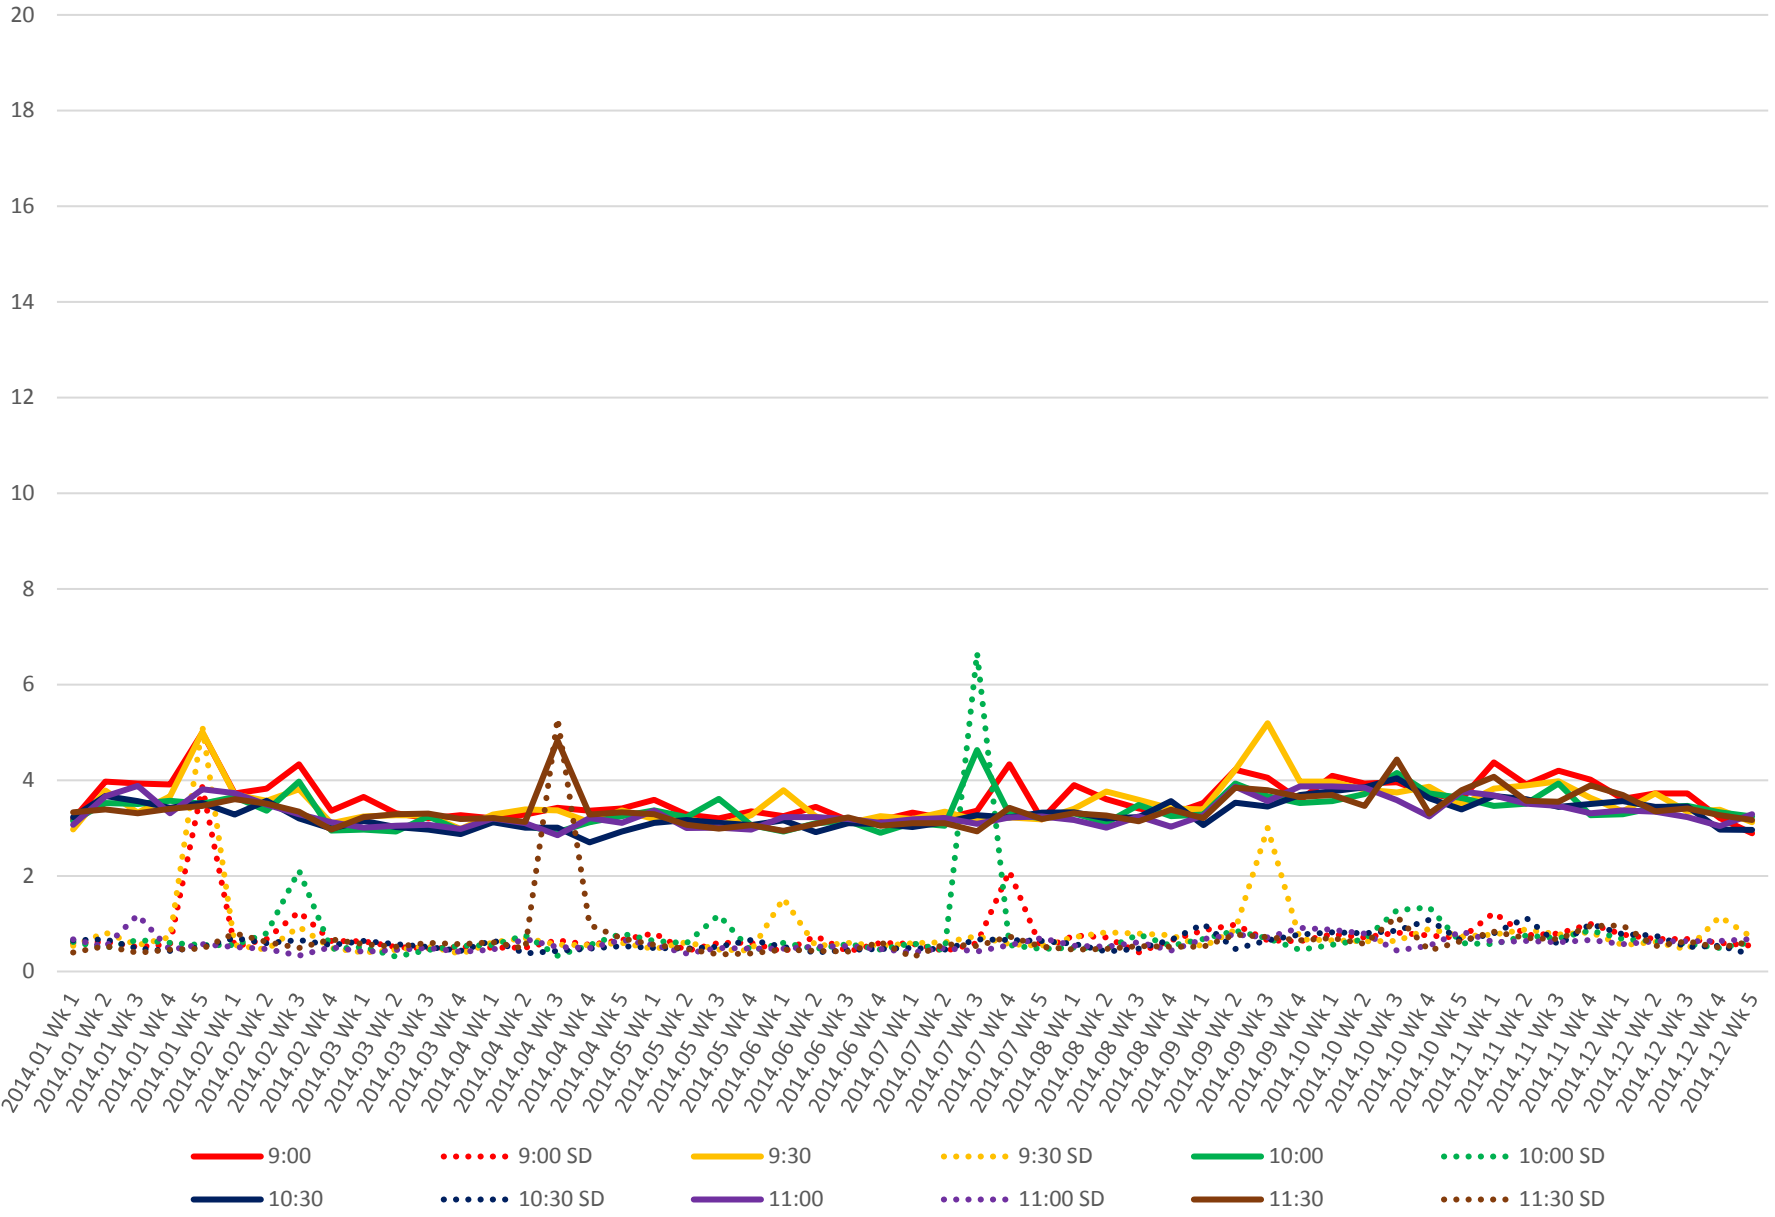

504 King Link Times From Jarvis To Parliament/King Eastbound Early Morning

504 King Link Times From Jarvis To Parliament/King Eastbound Early Morning

504 King Link Times From Jarvis To Parliament/King Eastbound Early Morning

504 King Link Times From Jarvis To Parliament/King Eastbound Early Morning

504 King Link Times From Jarvis To Parliament/King Eastbound Late Morning

504 King Link Times From Jarvis To Parliament/King Eastbound Late Morning

504 King Link Times From Jarvis To Parliament/King Eastbound Late Morning

504 King Link Times From Jarvis To Parliament/King Eastbound Late Morning

504 King Link Times From Jarvis To Parliament/King Eastbound Early Afternoon

504 King Link Times From Jarvis To Parliament/King Eastbound Early Afternoon

504 King Link Times From Jarvis To Parliament/King Eastbound Early Afternoon

504 King Link Times From Jarvis To Parliament/King Eastbound Early Afternoon