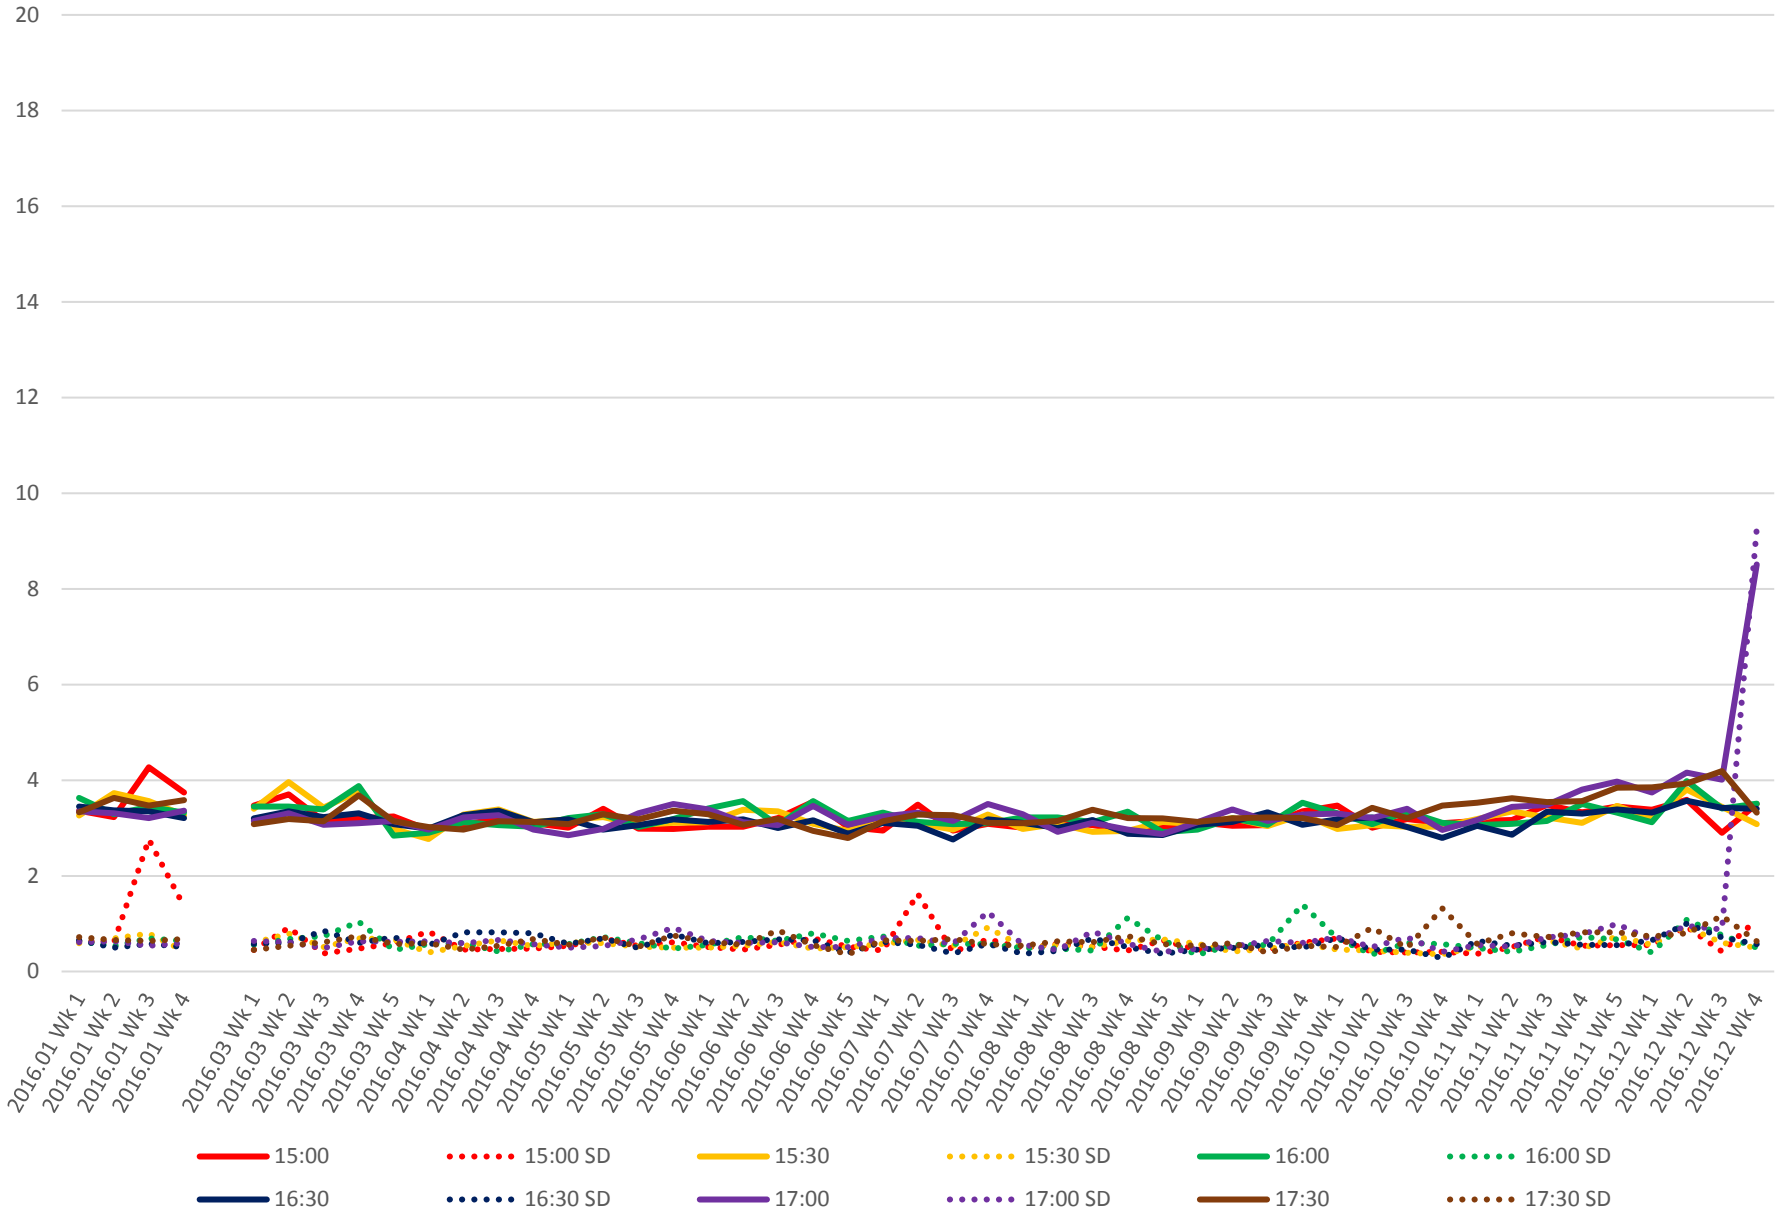

504 King Link Times From Jarvis To Parliament/King Eastbound Late Morning

504 King Link Times From Jarvis To Parliament/King Eastbound Late Morning

504 King Link Times From Jarvis To Parliament/King Eastbound Early Afternoon

504 King Link Times From Jarvis To Parliament/King Eastbound Early Afternoon

504 King Link Times From Jarvis To Parliament/King Eastbound Early Afternoon

504 King Link Times From Jarvis To Parliament/King Eastbound Early Afternoon

504 King Link Times From Jarvis To Parliament/King Eastbound Late Afternoon

504 King Link Times From Jarvis To Parliament/King Eastbound Late Afternoon

504 King Link Times From Jarvis To Parliament/King Eastbound Early Evening

504 King Link Times From Jarvis To Parliament/King Eastbound Early Evening

504 King Link Times From Jarvis To Parliament/King Eastbound Early Evening

504 King Link Times From Jarvis To Parliament/King Eastbound Early Evening