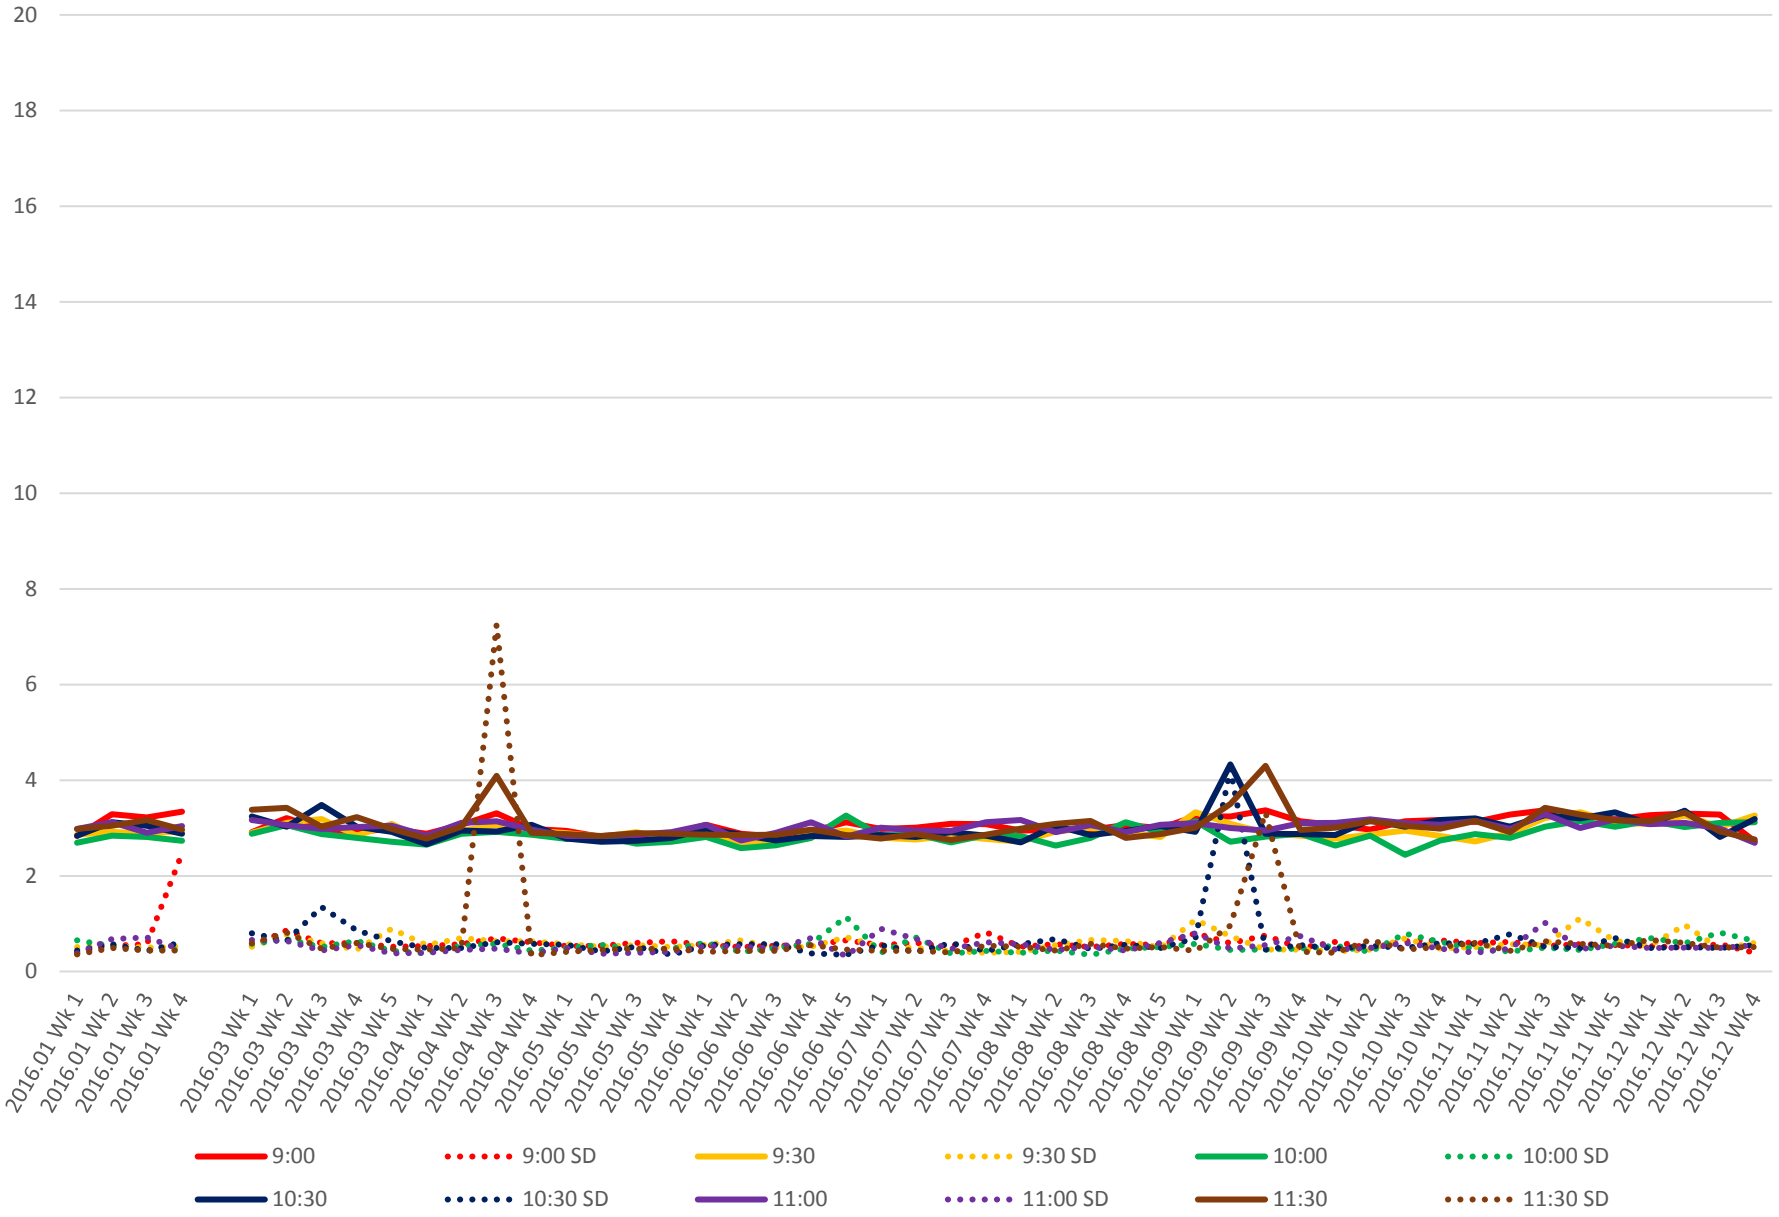

504 King Link Times From Jarvis To Parliament/King Eastbound Early Morning

504 King Link Times From Jarvis To Parliament/King Eastbound Late Morning

504 King Link Times From Jarvis To Parliament/King Eastbound Late Morning

504 King Link Times From Jarvis To Parliament/King Eastbound Late Morning

504 King Link Times From Jarvis To Parliament/King Eastbound Late Morning

504 King Link Times From Jarvis To Parliament/King Eastbound Early Afternoon

504 King Link Times From Jarvis To Parliament/King Eastbound Early Afternoon

504 King Link Times From Jarvis To Parliament/King Eastbound Early Afternoon

504 King Link Times From Jarvis To Parliament/King Eastbound Early Afternoon

504 King Link Times From Jarvis To Parliament/King Eastbound Late Afternoon

504 King Link Times From Jarvis To Parliament/King Eastbound Late Afternoon

504 King Link Times From Jarvis To Parliament/King Eastbound Early Evening