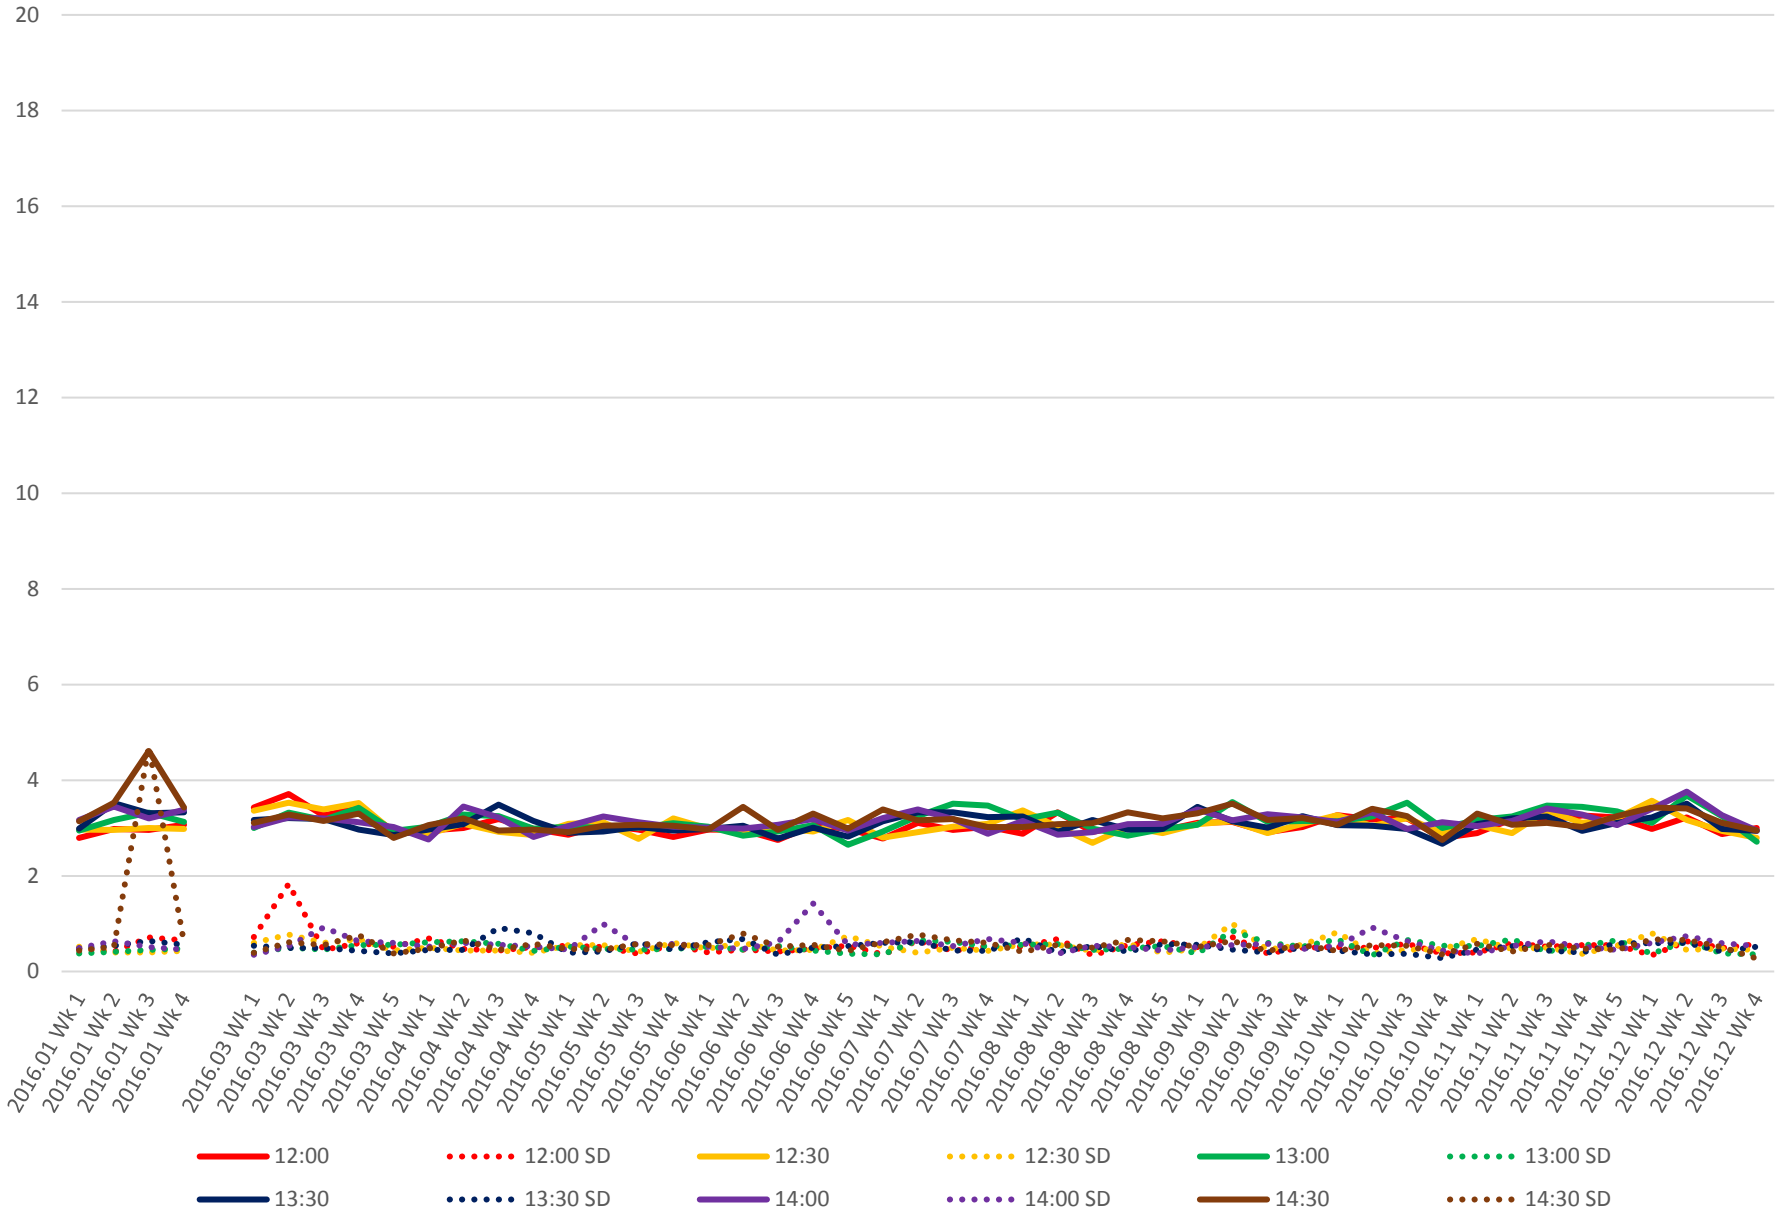

504 King Link Times From Jarvis To Parliament/King Eastbound Late Morning

504 King Link Times From Jarvis To Parliament/King Eastbound Late Morning

504 King Link Times From Jarvis To Parliament/King Eastbound Early Afternoon

504 King Link Times From Jarvis To Parliament/King Eastbound Early Afternoon

504 King Link Times From Jarvis To Parliament/King Eastbound Early Afternoon

504 King Link Times From Jarvis To Parliament/King Eastbound Early Afternoon

504 King Link Times From Jarvis To Parliament/King Eastbound Late Afternoon

504 King Link Times From Jarvis To Parliament/King Eastbound Late Afternoon

504 King Link Times From Jarvis To Parliament/King Eastbound Early Evening

504 King Link Times From Jarvis To Parliament/King Eastbound Early Evening

504 King Link Times From Jarvis To Parliament/King Eastbound Early Evening

504 King Link Times From Jarvis To Parliament/King Eastbound Early Evening