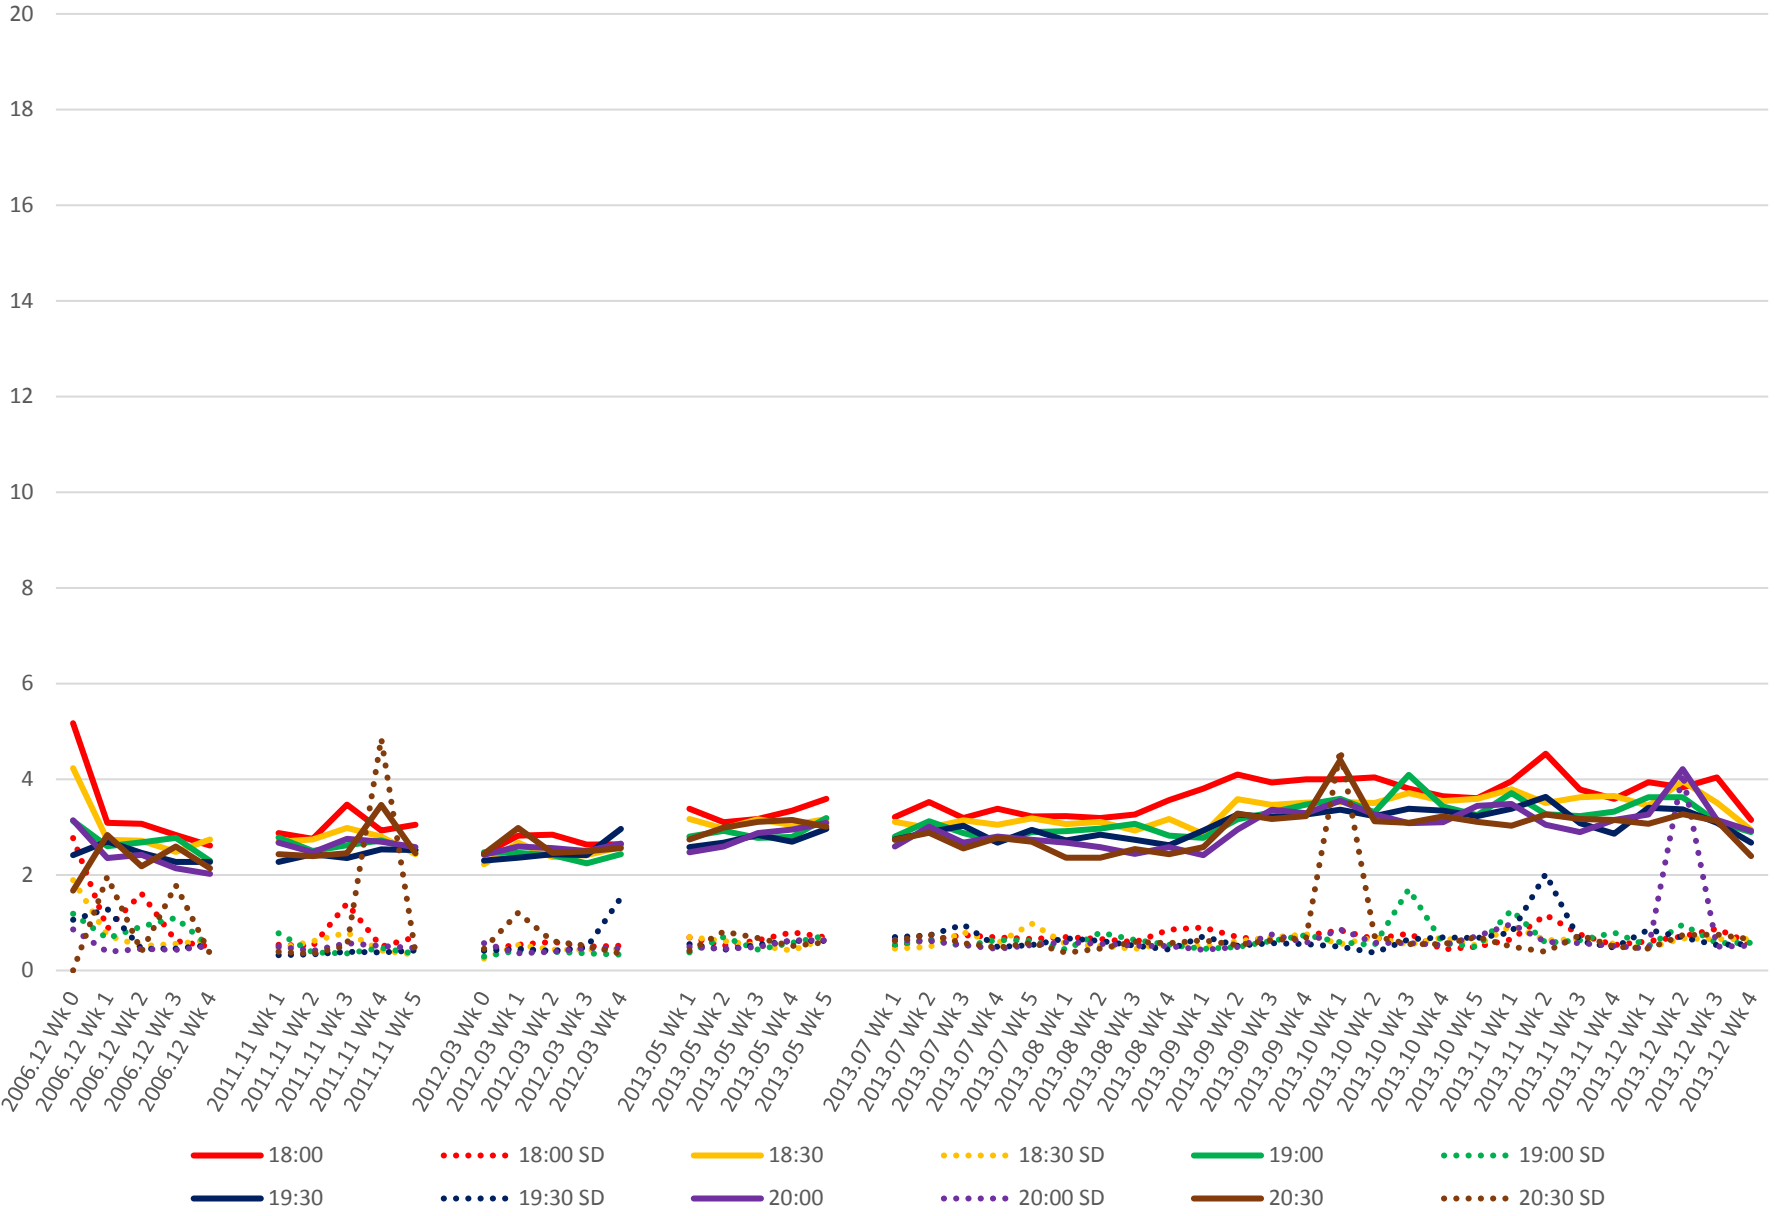

504 King Link Times From Jarvis To Parliament/King Eastbound Late Morning

504 King Link Times From Jarvis To Parliament/King Eastbound Late Morning

504 King Link Times From Jarvis To Parliament/King Eastbound Early Afternoon

504 King Link Times From Jarvis To Parliament/King Eastbound Early Afternoon

504 King Link Times From Jarvis To Parliament/King Eastbound Early Afternoon

504 King Link Times From Jarvis To Parliament/King Eastbound Early Afternoon

504 King Link Times From Jarvis To Parliament/King Eastbound Late Afternoon

504 King Link Times From Jarvis To Parliament/King Eastbound Late Afternoon

504 King Link Times From Jarvis To Parliament/King Eastbound Early Evening

504 King Link Times From Jarvis To Parliament/King Eastbound Early Evening

504 King Link Times From Jarvis To Parliament/King Eastbound Early Evening

504 King Link Times From Jarvis To Parliament/King Eastbound Early Evening