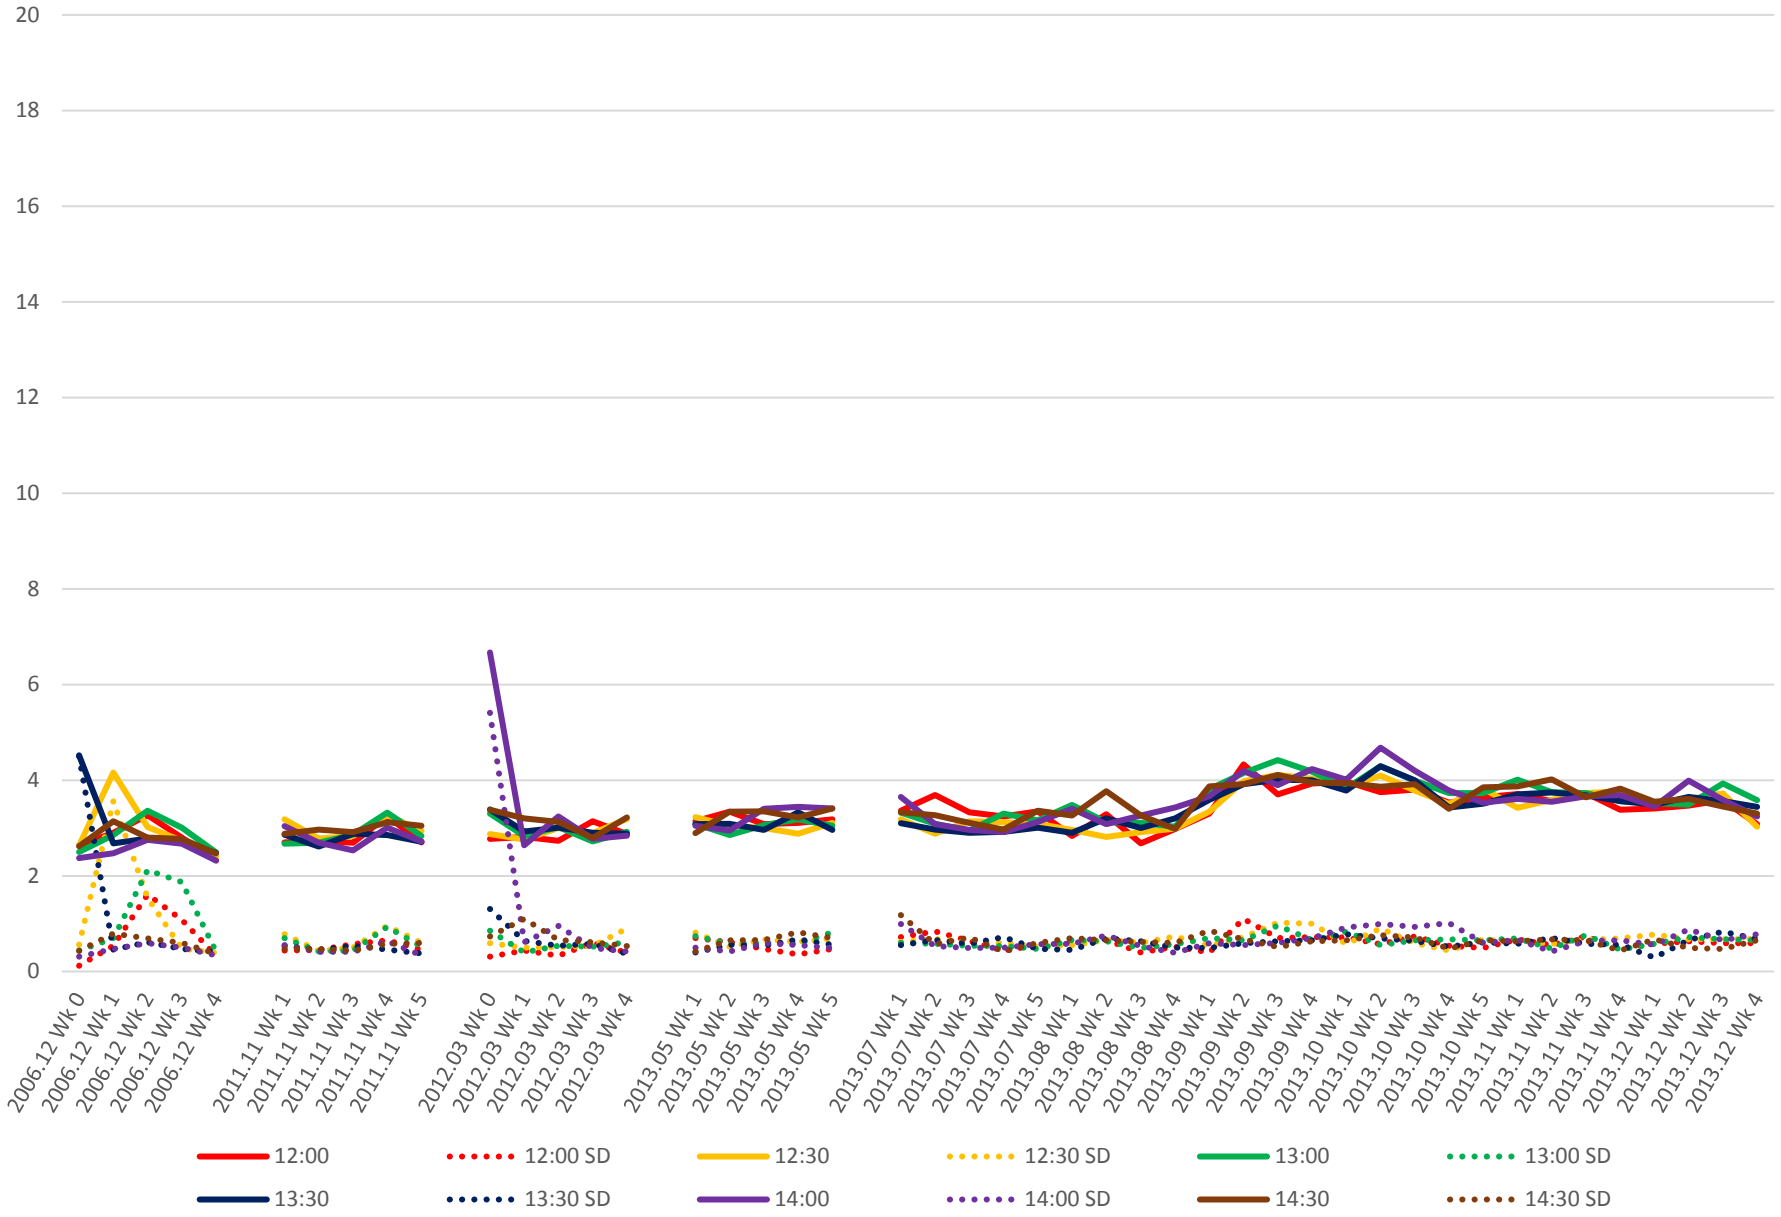

504 King Link Times From Jarvis To Parliament/King Eastbound Early Morning

504 King Link Times From Jarvis To Parliament/King Eastbound Late Morning

504 King Link Times From Jarvis To Parliament/King Eastbound Late Morning

504 King Link Times From Jarvis To Parliament/King Eastbound Late Morning

504 King Link Times From Jarvis To Parliament/King Eastbound Late Morning

504 King Link Times From Jarvis To Parliament/King Eastbound Early Afternoon

504 King Link Times From Jarvis To Parliament/King Eastbound Early Afternoon

504 King Link Times From Jarvis To Parliament/King Eastbound Early Afternoon

504 King Link Times From Jarvis To Parliament/King Eastbound Early Afternoon

504 King Link Times From Jarvis To Parliament/King Eastbound Late Afternoon

504 King Link Times From Jarvis To Parliament/King Eastbound Late Afternoon

504 King Link Times From Jarvis To Parliament/King Eastbound Early Evening