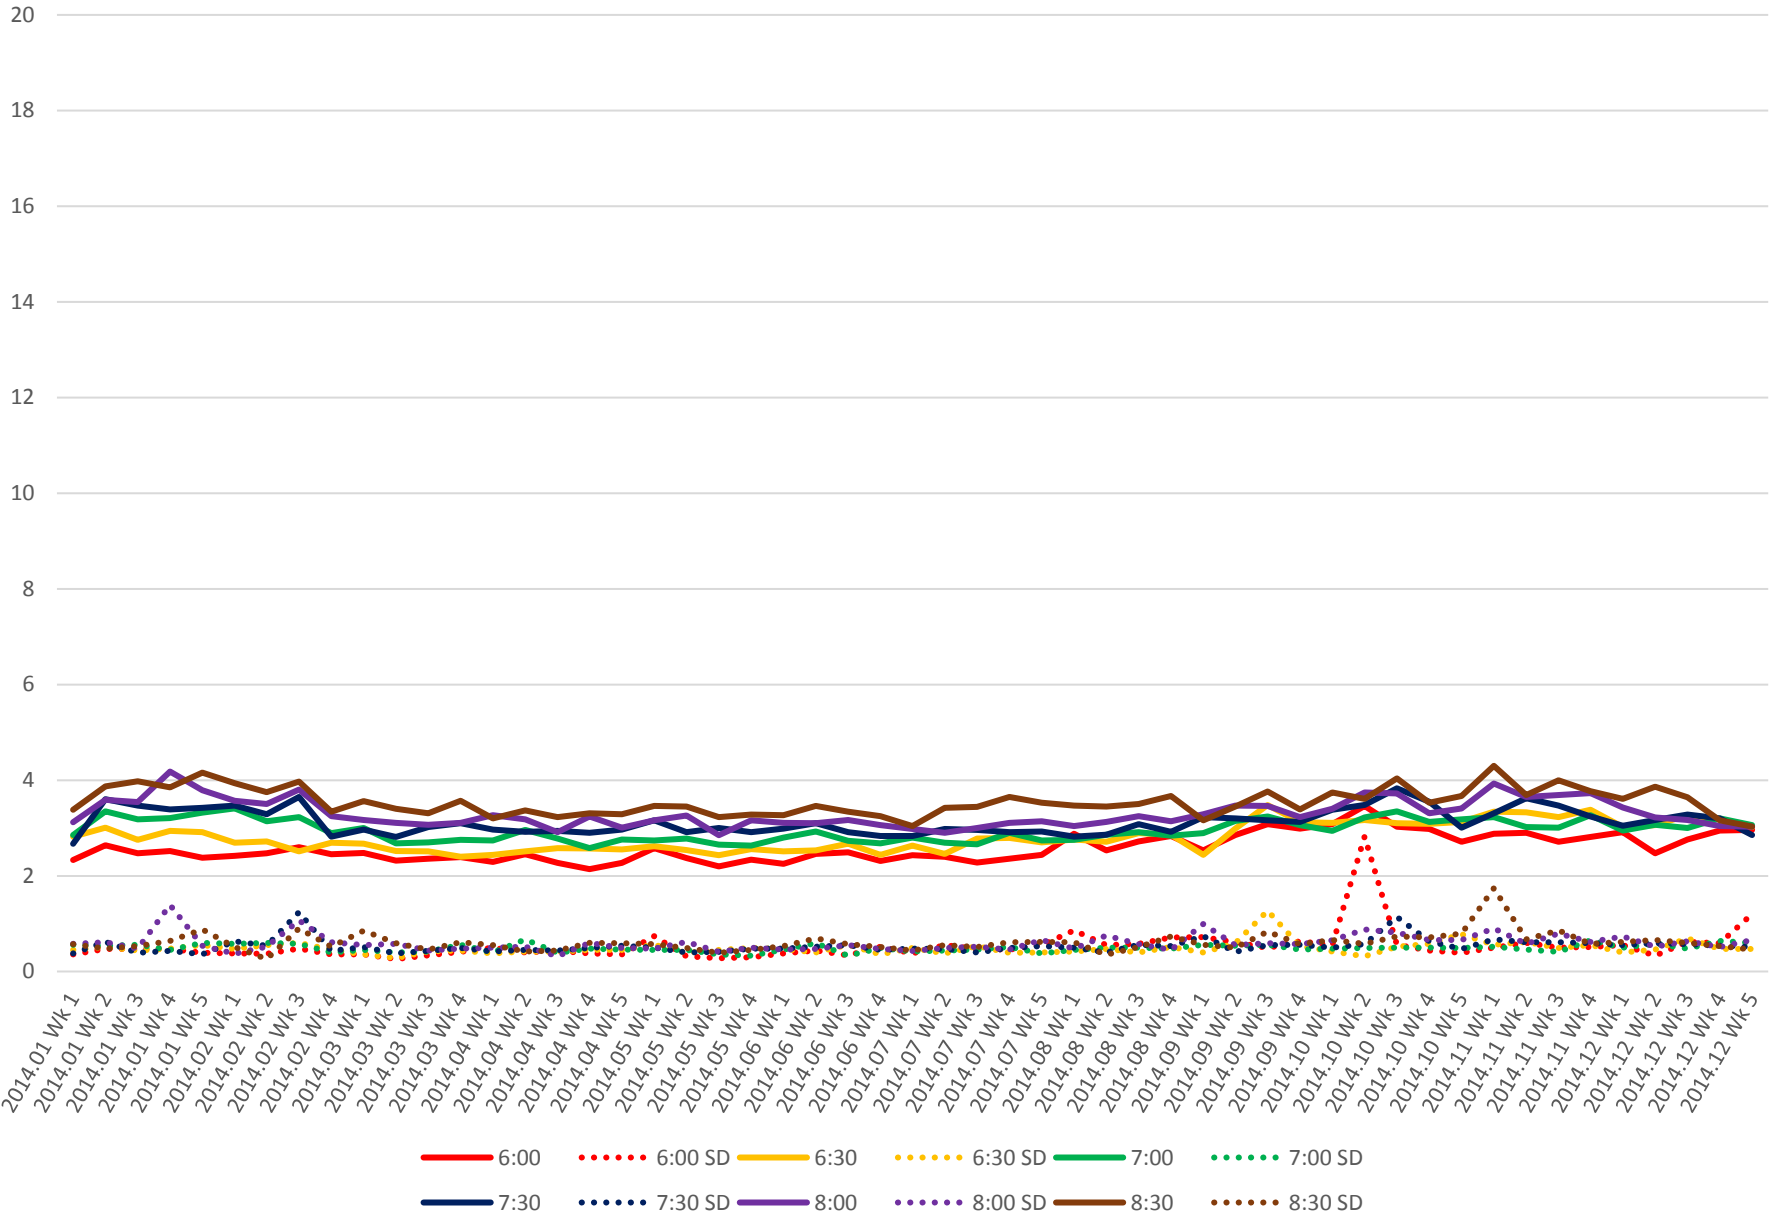

504 King Link Times From Jarvis To Parliament/King Eastbound Early Morning

504 King Link Times From Jarvis To Parliament/King Eastbound Early Morning

504 King Link Times From Jarvis To Parliament/King Eastbound Early Morning

504 King Link Times From Jarvis To Parliament/King Eastbound Early Morning

504 King Link Times From Jarvis To Parliament/King Eastbound Late Morning

504 King Link Times From Jarvis To Parliament/King Eastbound Late Morning

504 King Link Times From Jarvis To Parliament/King Eastbound Late Morning

504 King Link Times From Jarvis To Parliament/King Eastbound Late Morning

504 King Link Times From Jarvis To Parliament/King Eastbound Early Afternoon

504 King Link Times From Jarvis To Parliament/King Eastbound Early Afternoon

504 King Link Times From Jarvis To Parliament/King Eastbound Early Afternoon

504 King Link Times From Jarvis To Parliament/King Eastbound Early Afternoon