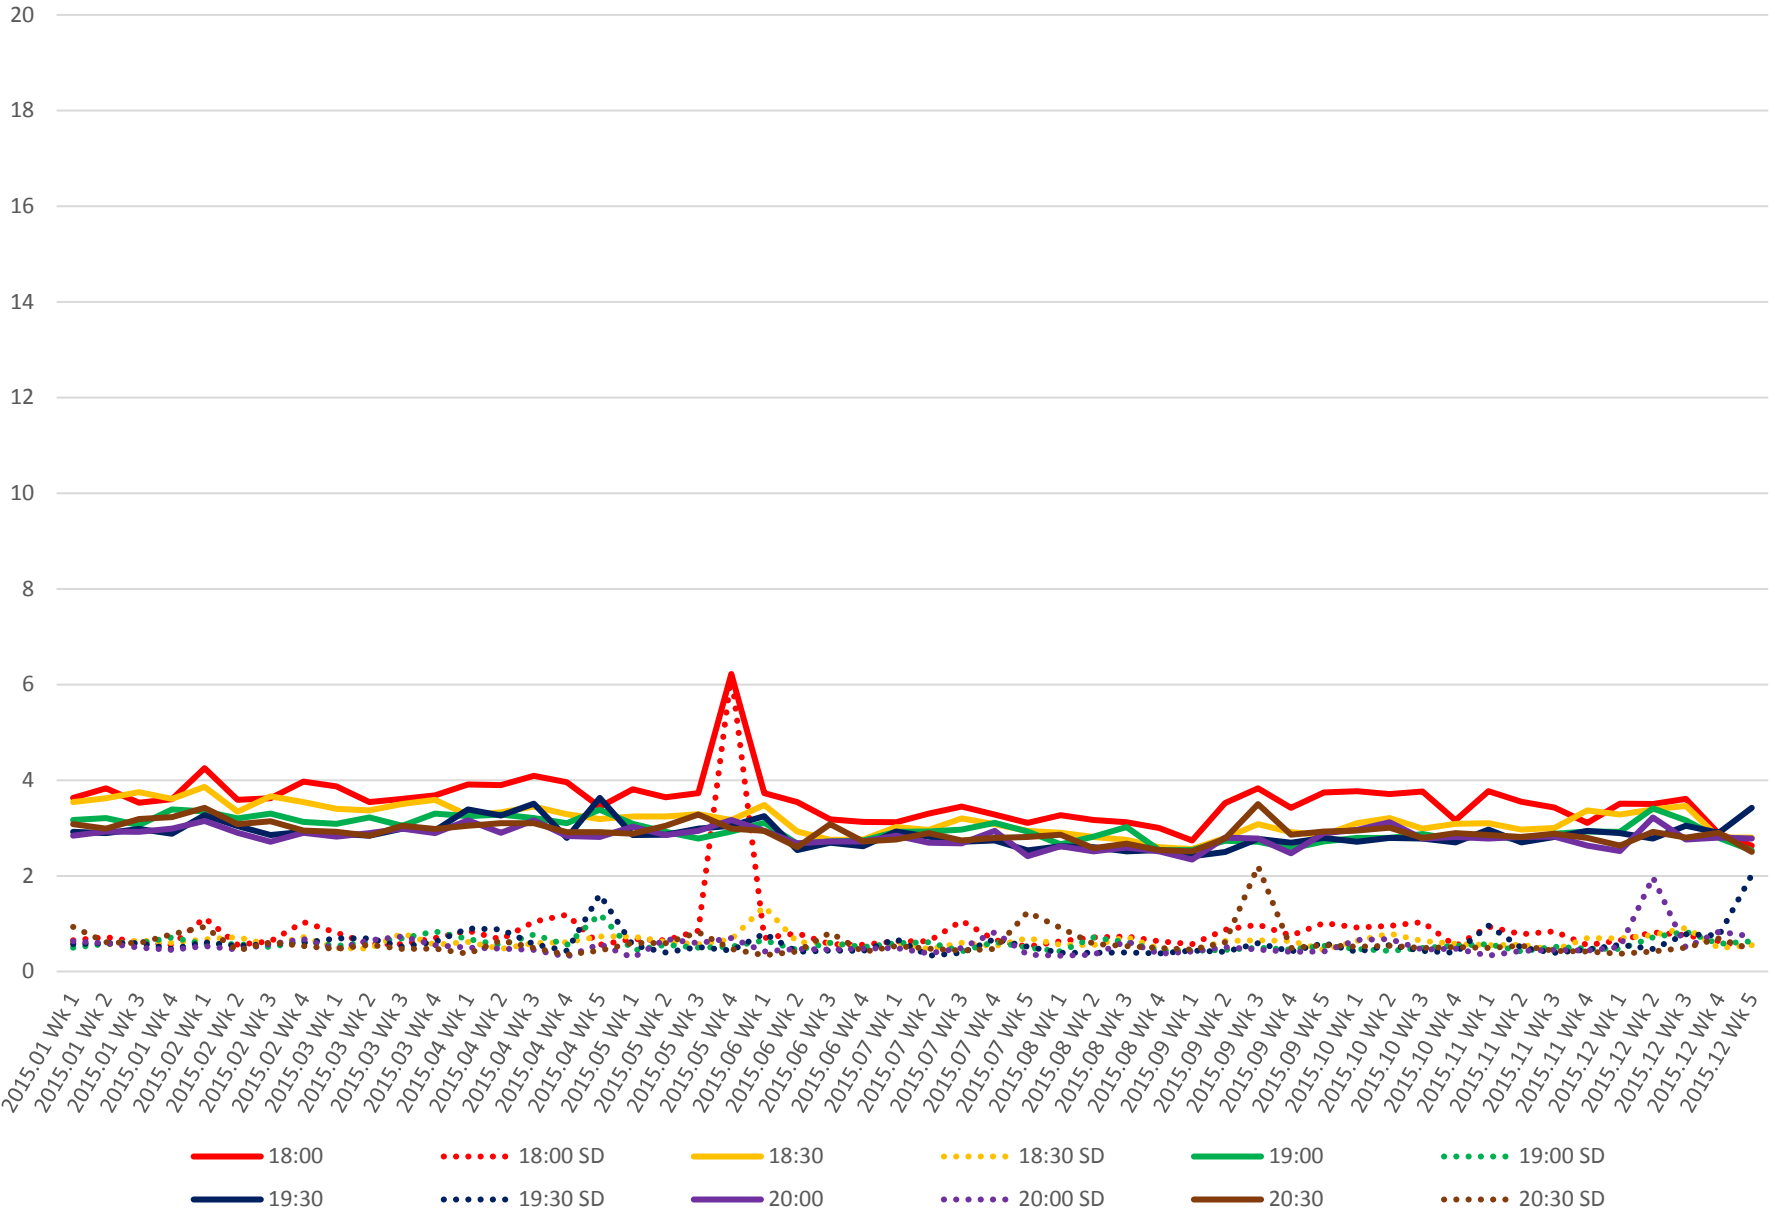

504 King Link Times From Jarvis To Parliament/King Eastbound Early Afternoon

504 King Link Times From Jarvis To Parliament/King Eastbound Early Afternoon

504 King Link Times From Jarvis To Parliament/King Eastbound Early Afternoon

504 King Link Times From Jarvis To Parliament/King Eastbound Late Afternoon

504 King Link Times From Jarvis To Parliament/King Eastbound Late Afternoon

504 King Link Times From Jarvis To Parliament/King Eastbound Early Evening

504 King Link Times From Jarvis To Parliament/King Eastbound Early Evening

504 King Link Times From Jarvis To Parliament/King Eastbound Early Evening

504 King Link Times From Jarvis To Parliament/King Eastbound Early Evening

504 King Link Times From Jarvis To Parliament/King Eastbound Late Evening

504 King Link Times From Jarvis To Parliament/King Eastbound Late Evening

504 King Link Times From Jarvis To Parliament/King Eastbound Late Evening