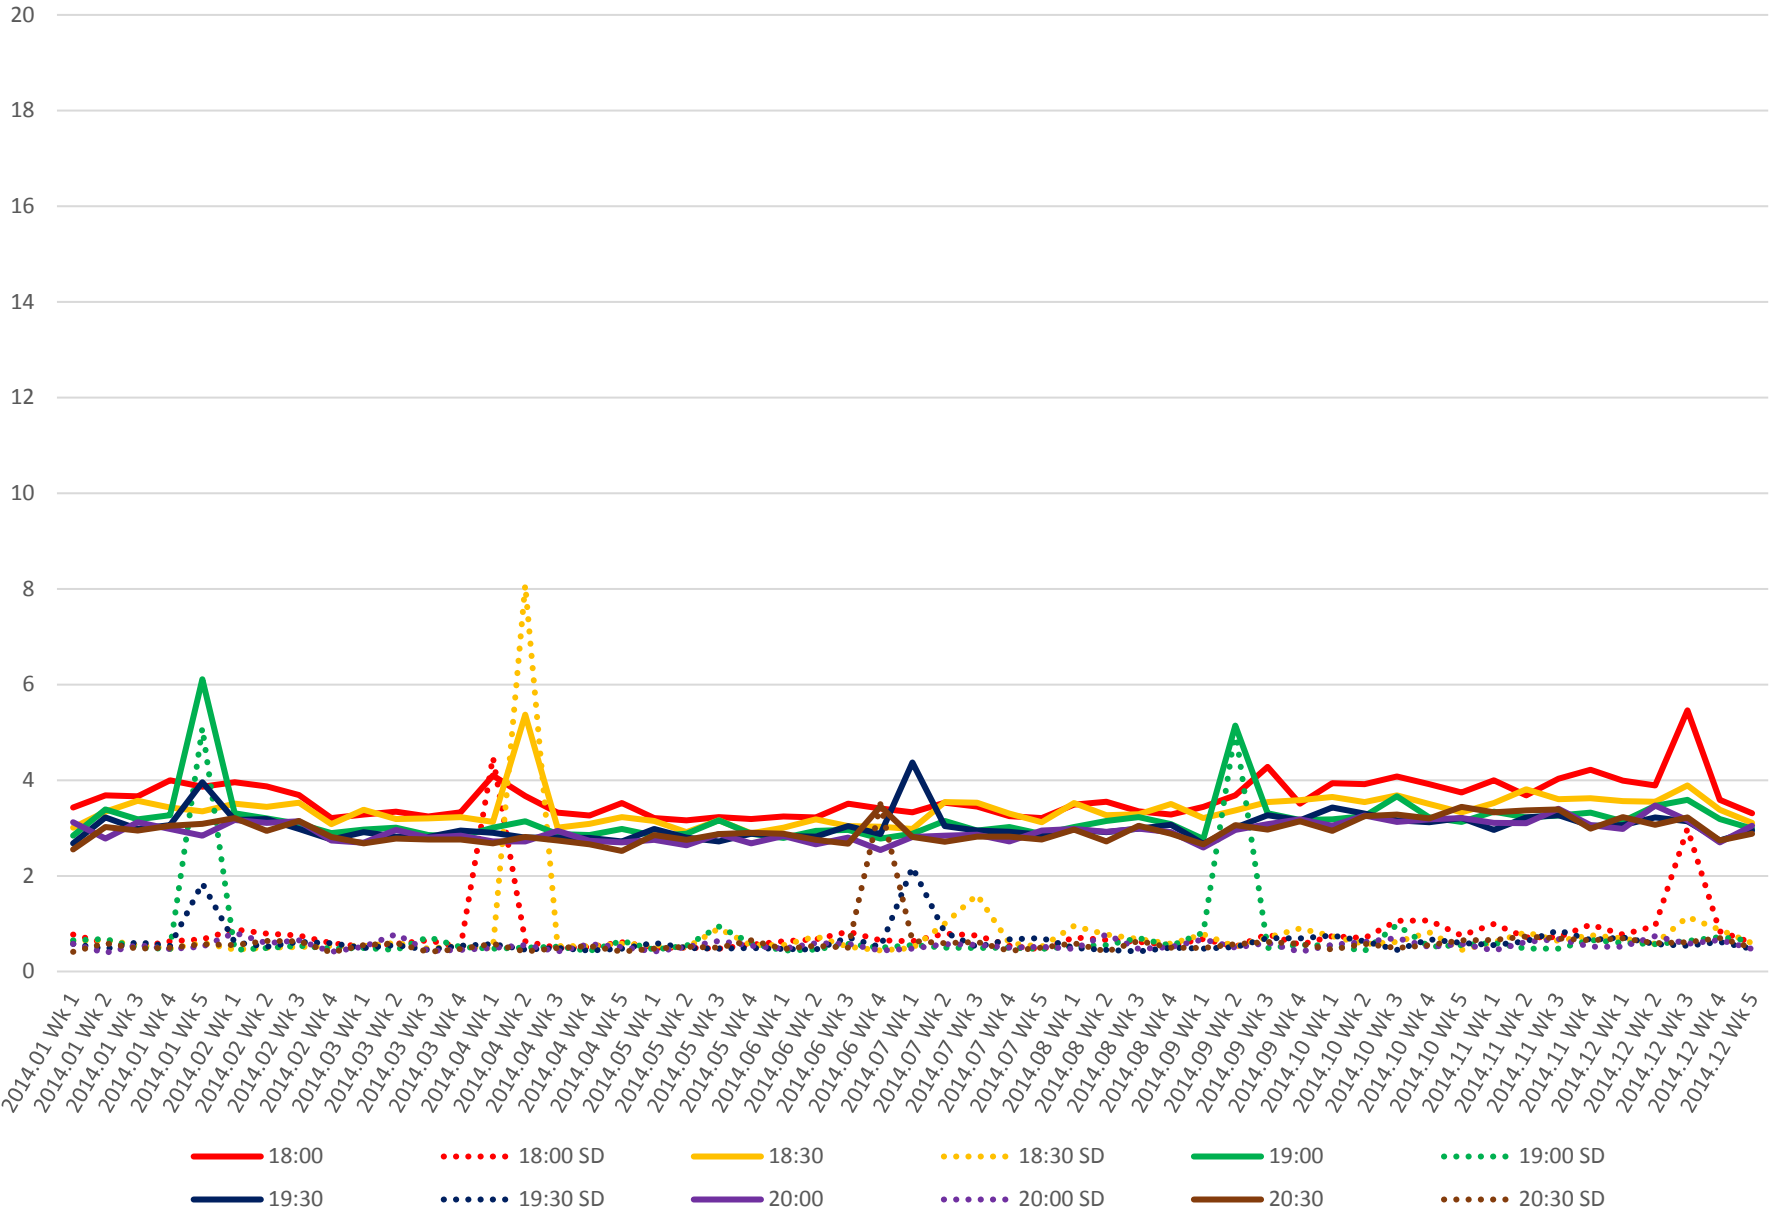

504 King Link Times From Jarvis To Parliament/King Eastbound Early Afternoon

504 King Link Times From Jarvis To Parliament/King Eastbound Early Afternoon

504 King Link Times From Jarvis To Parliament/King Eastbound Early Afternoon

504 King Link Times From Jarvis To Parliament/King Eastbound Late Afternoon

504 King Link Times From Jarvis To Parliament/King Eastbound Late Afternoon

504 King Link Times From Jarvis To Parliament/King Eastbound Early Evening

504 King Link Times From Jarvis To Parliament/King Eastbound Early Evening

504 King Link Times From Jarvis To Parliament/King Eastbound Early Evening

504 King Link Times From Jarvis To Parliament/King Eastbound Early Evening

504 King Link Times From Jarvis To Parliament/King Eastbound Late Evening

504 King Link Times From Jarvis To Parliament/King Eastbound Late Evening

504 King Link Times From Jarvis To Parliament/King Eastbound Late Evening