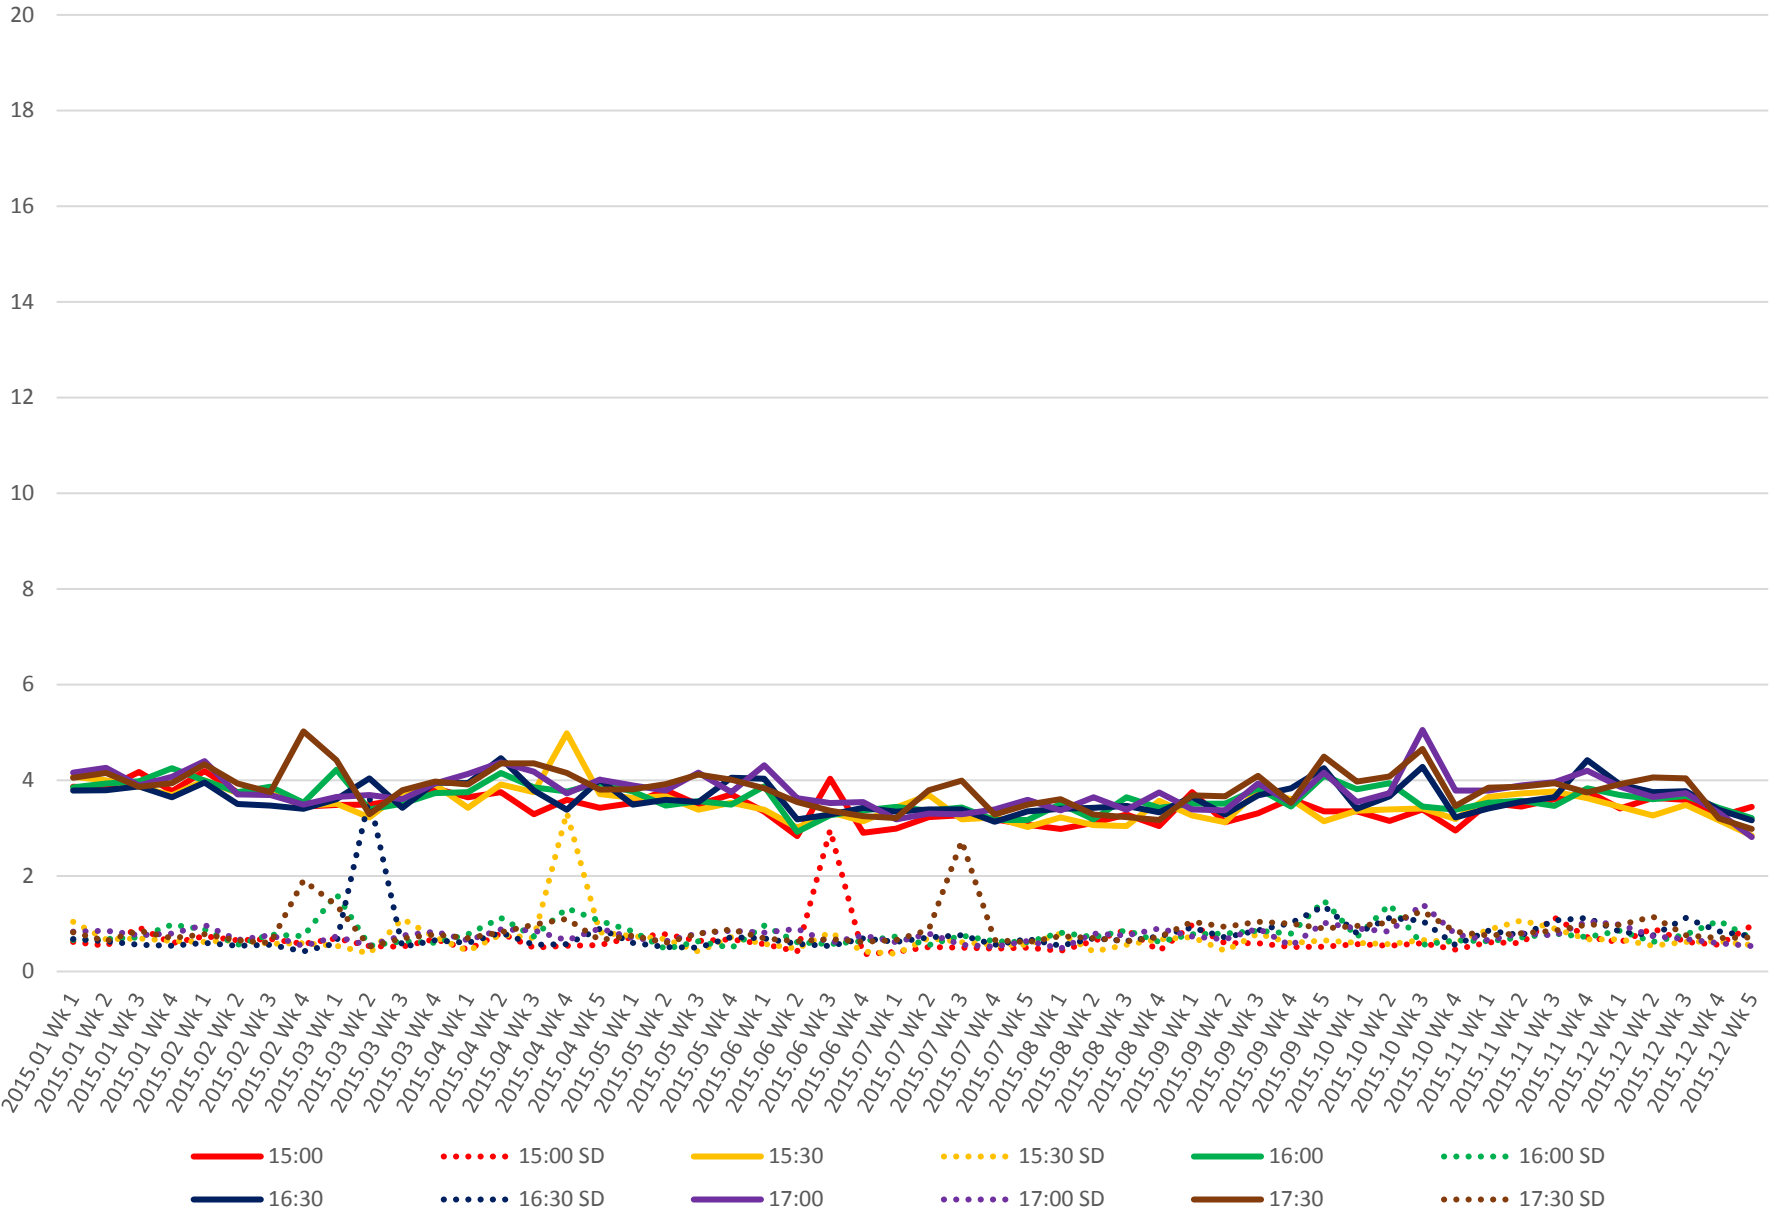

504 King Link Times From Jarvis To Parliament/King Eastbound Late Morning

504 King Link Times From Jarvis To Parliament/King Eastbound Late Morning

504 King Link Times From Jarvis To Parliament/King Eastbound Early Afternoon

504 King Link Times From Jarvis To Parliament/King Eastbound Early Afternoon

504 King Link Times From Jarvis To Parliament/King Eastbound Early Afternoon

504 King Link Times From Jarvis To Parliament/King Eastbound Early Afternoon

504 King Link Times From Jarvis To Parliament/King Eastbound Late Afternoon

504 King Link Times From Jarvis To Parliament/King Eastbound Late Afternoon

504 King Link Times From Jarvis To Parliament/King Eastbound Early Evening

504 King Link Times From Jarvis To Parliament/King Eastbound Early Evening

504 King Link Times From Jarvis To Parliament/King Eastbound Early Evening

504 King Link Times From Jarvis To Parliament/King Eastbound Early Evening