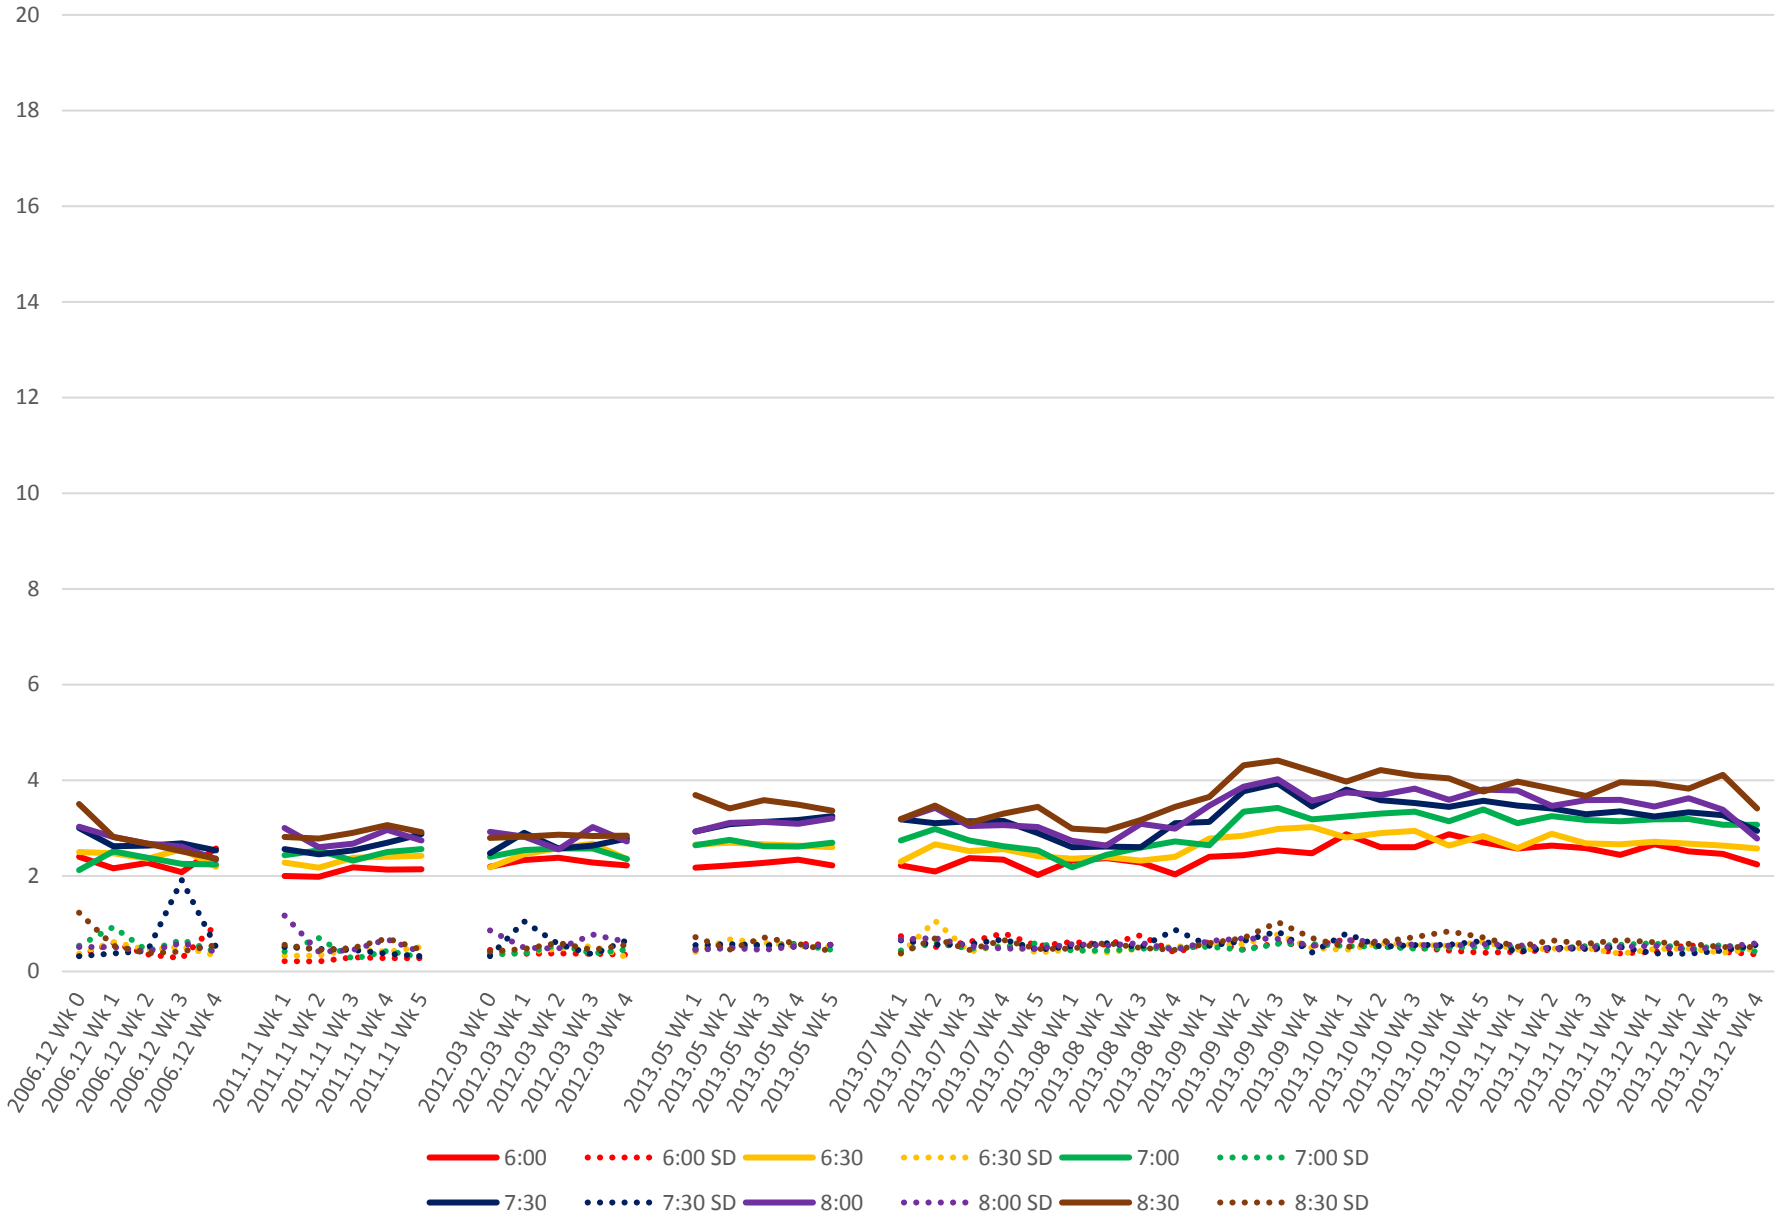

504 King Link Times From Jarvis To Parliament/King Eastbound Early Morning

504 King Link Times From Jarvis To Parliament/King Eastbound Early Morning

504 King Link Times From Jarvis To Parliament/King Eastbound Early Morning

504 King Link Times From Jarvis To Parliament/King Eastbound Early Morning

504 King Link Times From Jarvis To Parliament/King Eastbound Late Morning

504 King Link Times From Jarvis To Parliament/King Eastbound Late Morning

504 King Link Times From Jarvis To Parliament/King Eastbound Late Morning

504 King Link Times From Jarvis To Parliament/King Eastbound Late Morning

504 King Link Times From Jarvis To Parliament/King Eastbound Early Afternoon

504 King Link Times From Jarvis To Parliament/King Eastbound Early Afternoon

504 King Link Times From Jarvis To Parliament/King Eastbound Early Afternoon

504 King Link Times From Jarvis To Parliament/King Eastbound Early Afternoon