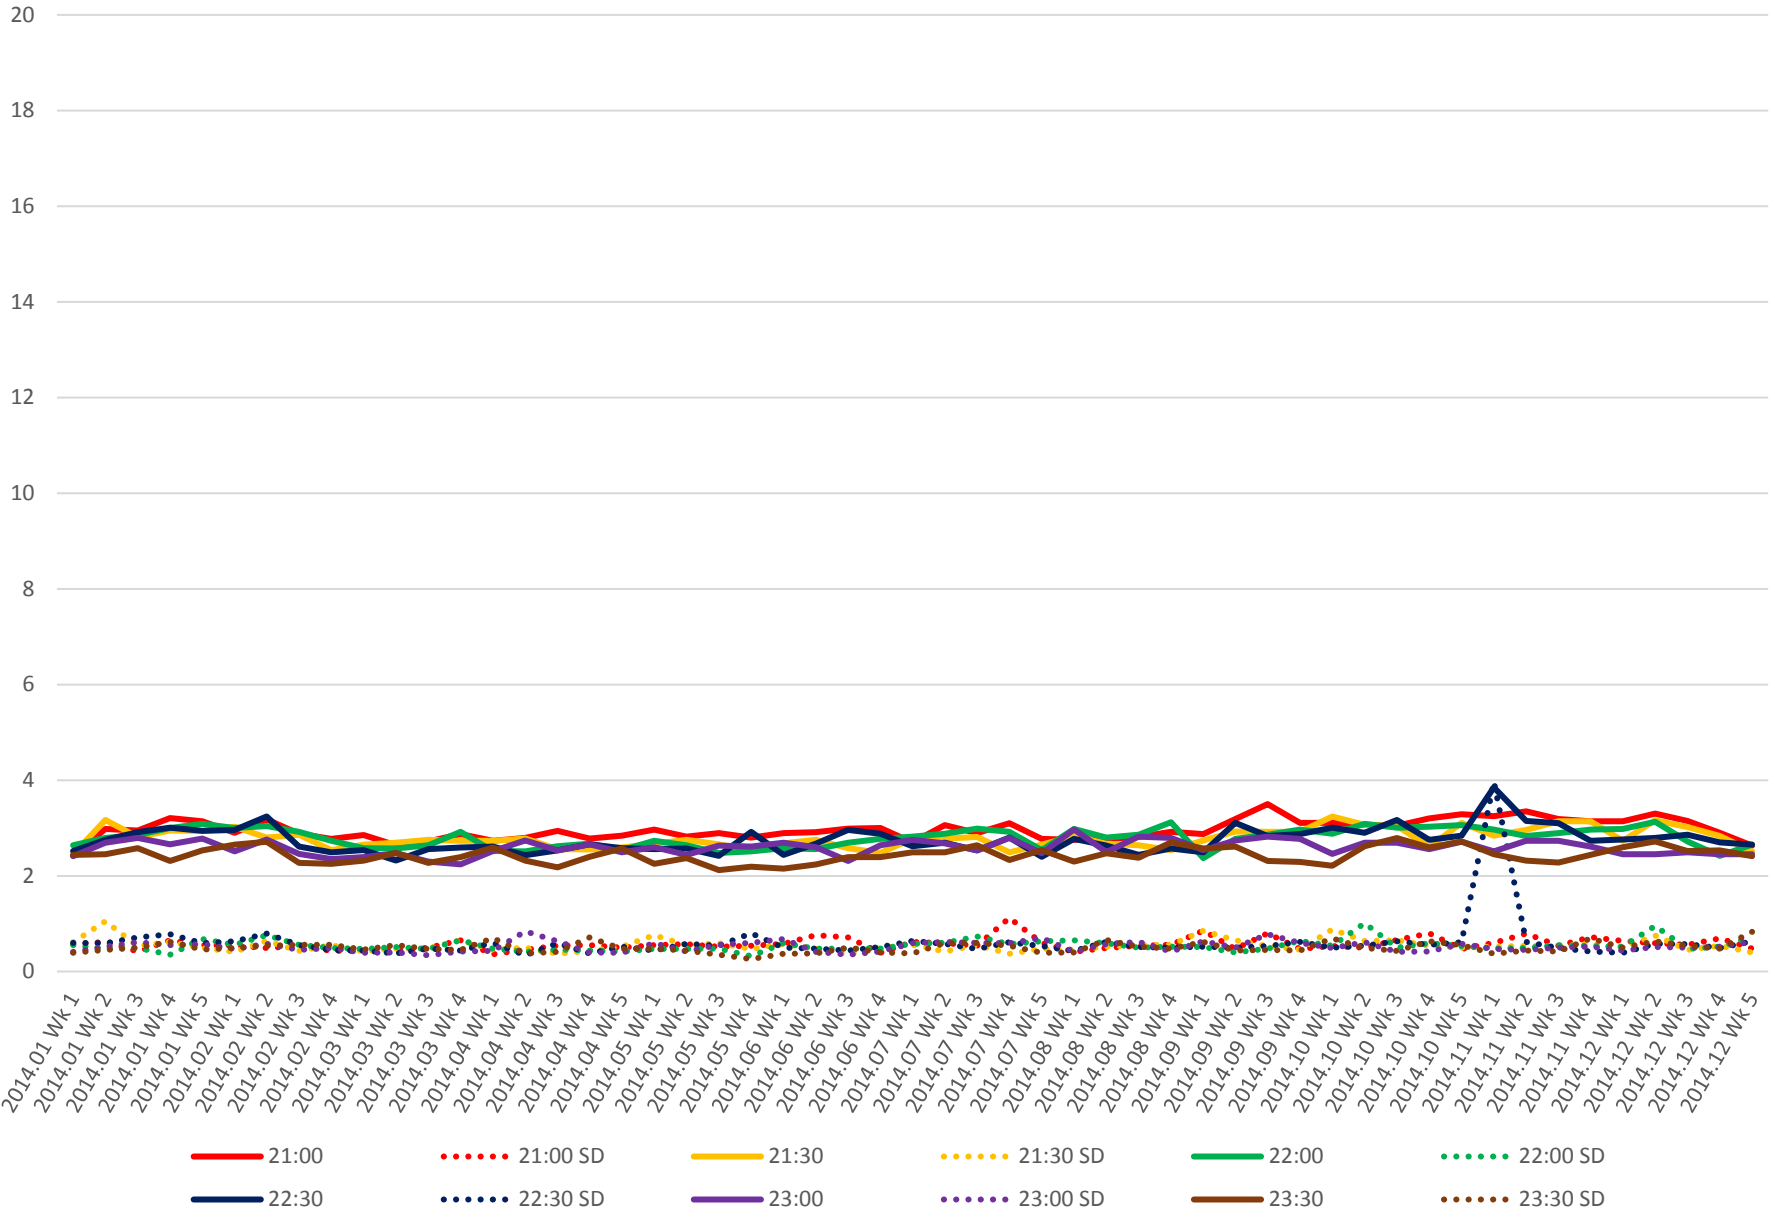

504 King Link Times From Jarvis To Parliament/King Eastbound Late Afternoon

504 King Link Times From Jarvis To Parliament/King Eastbound Late Afternoon

504 King Link Times From Jarvis To Parliament/King Eastbound Early Evening

504 King Link Times From Jarvis To Parliament/King Eastbound Early Evening

504 King Link Times From Jarvis To Parliament/King Eastbound Early Evening

504 King Link Times From Jarvis To Parliament/King Eastbound Early Evening

504 King Link Times From Jarvis To Parliament/King Eastbound Late Evening

504 King Link Times From Jarvis To Parliament/King Eastbound Late Evening

504 King Link Times From Jarvis To Parliament/King Eastbound Late Evening