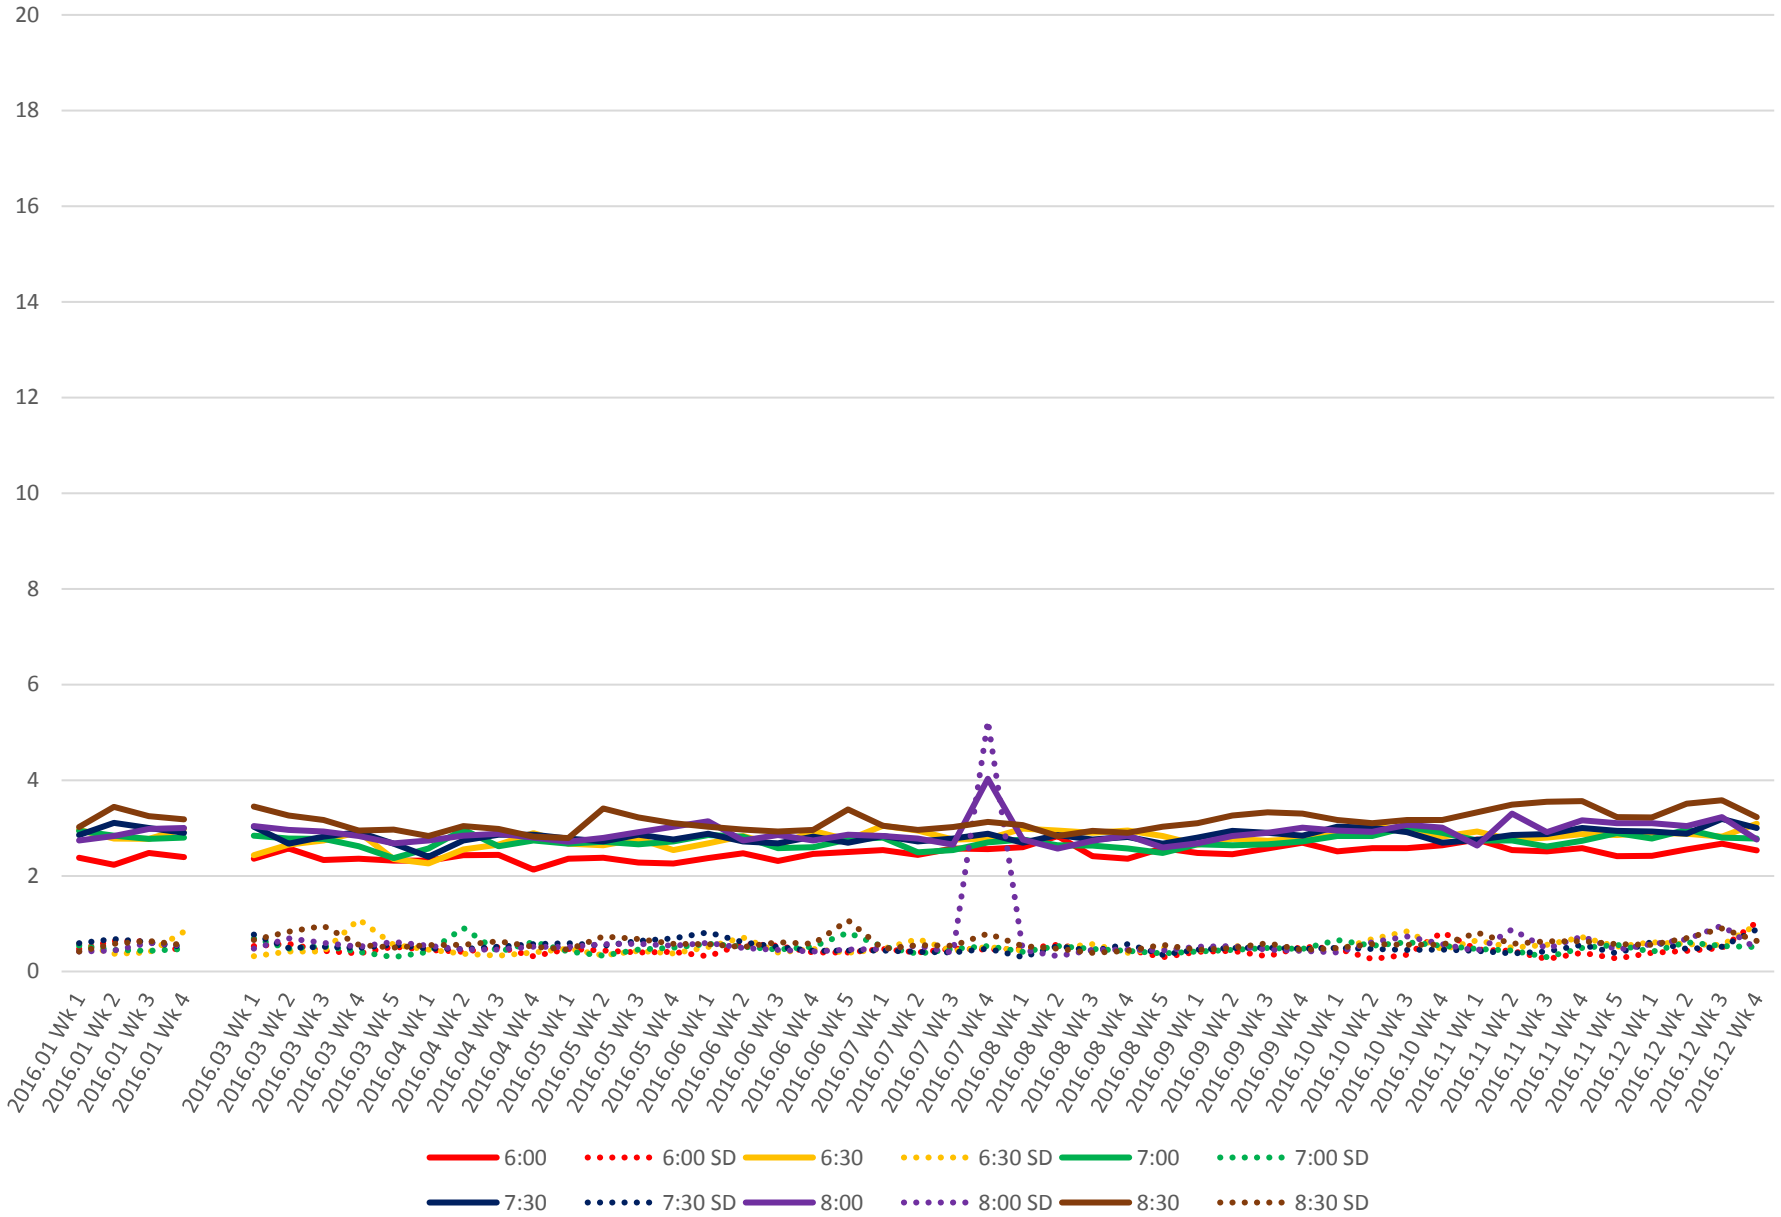

504 King Link Times From Jarvis To Parliament/King Eastbound Early Morning

504 King Link Times From Jarvis To Parliament/King Eastbound Early Morning

504 King Link Times From Jarvis To Parliament/King Eastbound Early Morning

504 King Link Times From Jarvis To Parliament/King Eastbound Early Morning

504 King Link Times From Jarvis To Parliament/King Eastbound Late Morning

504 King Link Times From Jarvis To Parliament/King Eastbound Late Morning

504 King Link Times From Jarvis To Parliament/King Eastbound Late Morning

504 King Link Times From Jarvis To Parliament/King Eastbound Late Morning

504 King Link Times From Jarvis To Parliament/King Eastbound Early Afternoon

504 King Link Times From Jarvis To Parliament/King Eastbound Early Afternoon

504 King Link Times From Jarvis To Parliament/King Eastbound Early Afternoon

504 King Link Times From Jarvis To Parliament/King Eastbound Early Afternoon