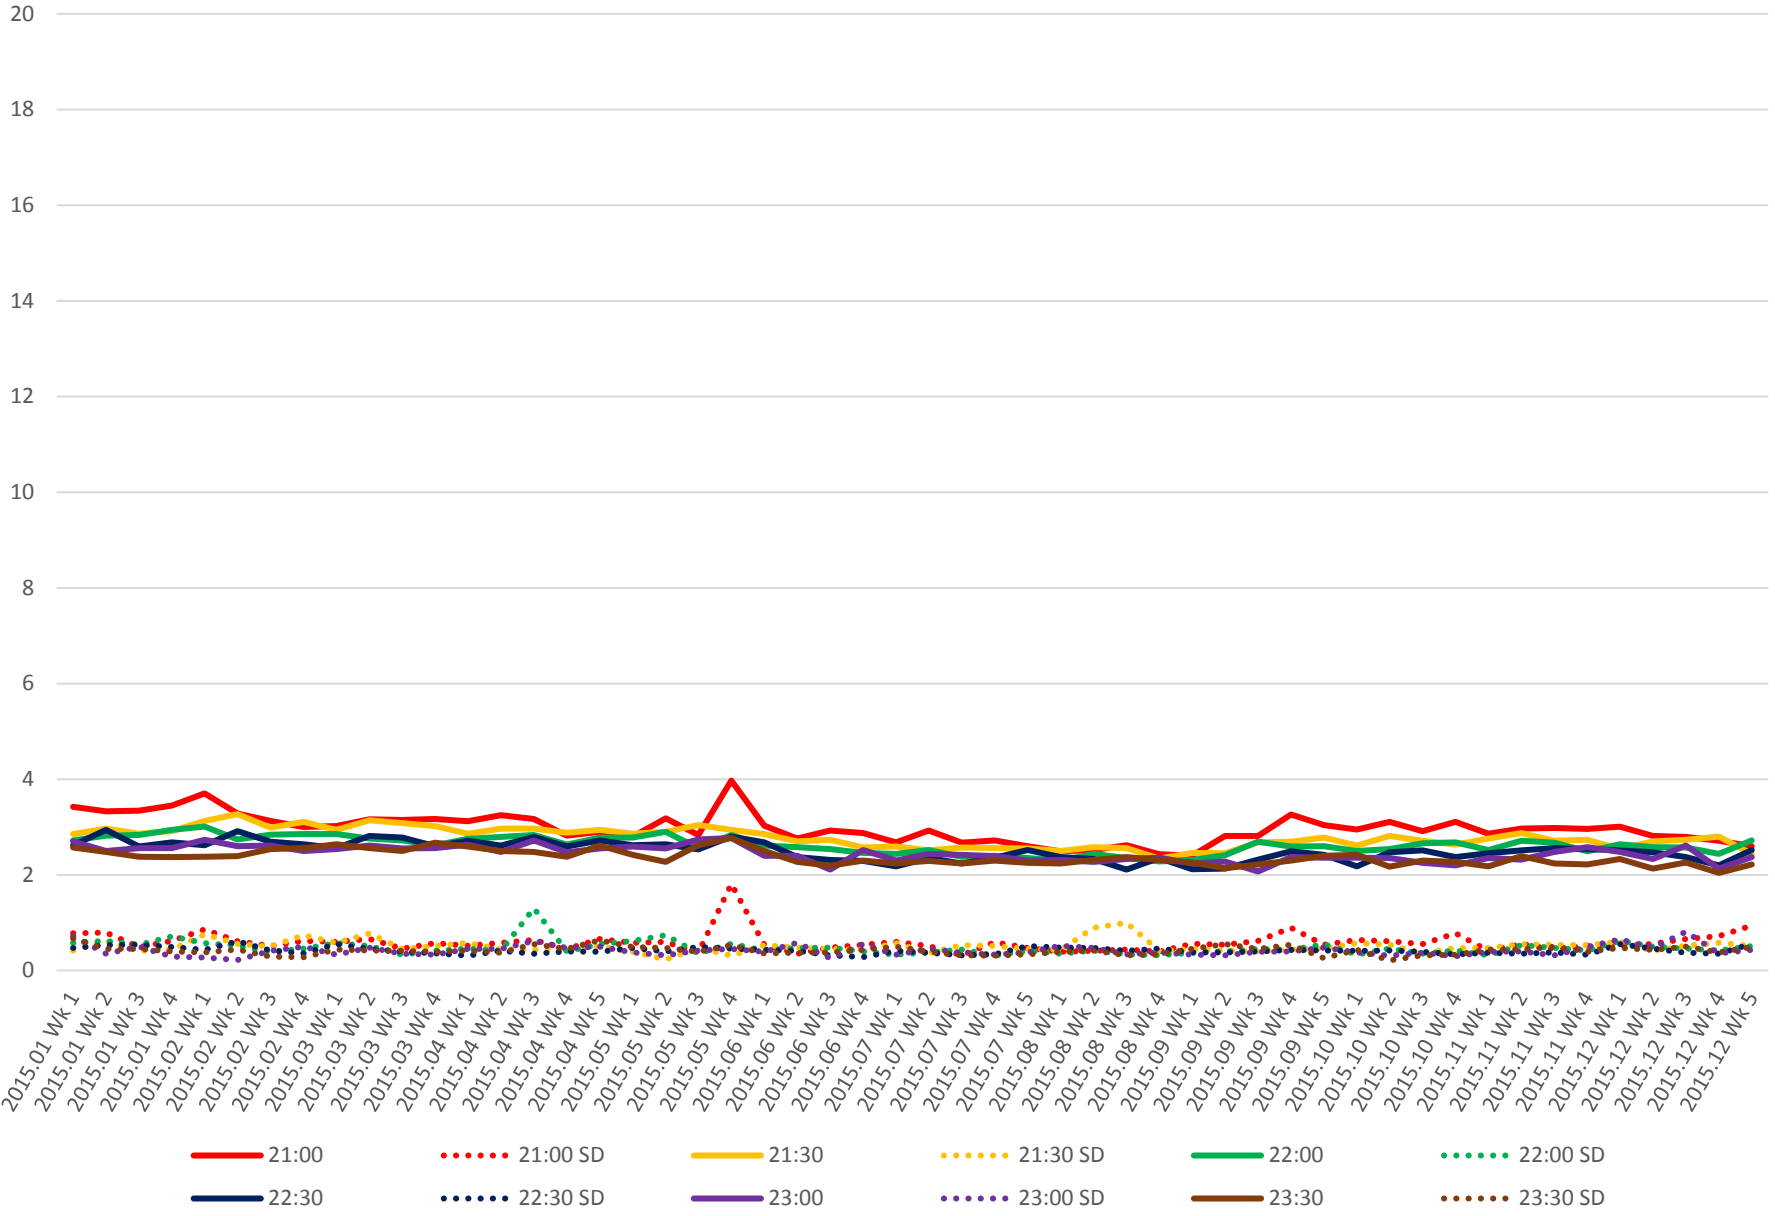

504 King Link Times From Jarvis To Parliament/King Eastbound Late Afternoon

504 King Link Times From Jarvis To Parliament/King Eastbound Late Afternoon

504 King Link Times From Jarvis To Parliament/King Eastbound Early Evening

504 King Link Times From Jarvis To Parliament/King Eastbound Early Evening

504 King Link Times From Jarvis To Parliament/King Eastbound Early Evening

504 King Link Times From Jarvis To Parliament/King Eastbound Early Evening

504 King Link Times From Jarvis To Parliament/King Eastbound Late Evening

504 King Link Times From Jarvis To Parliament/King Eastbound Late Evening

504 King Link Times From Jarvis To Parliament/King Eastbound Late Evening