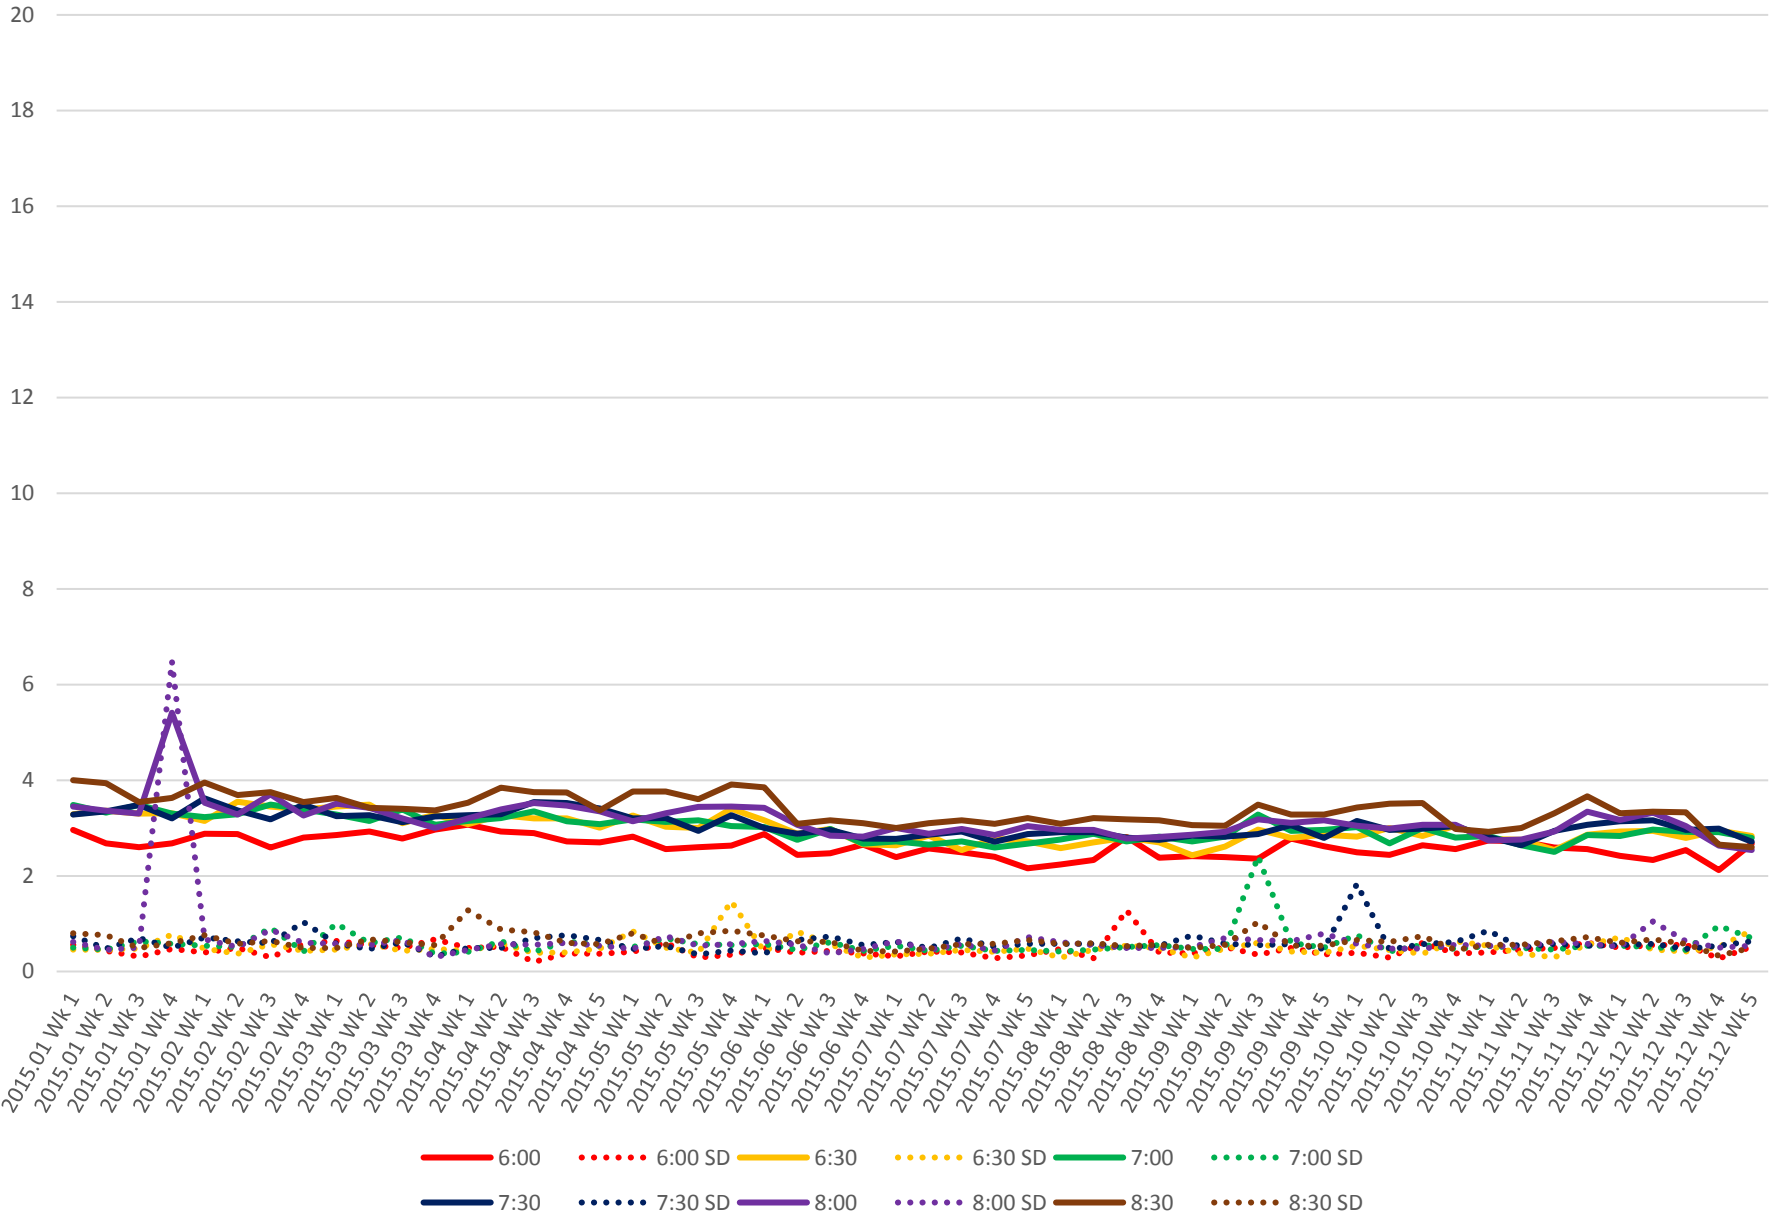

504 King Link Times From Jarvis To Parliament/King Eastbound Early Morning

504 King Link Times From Jarvis To Parliament/King Eastbound Early Morning

504 King Link Times From Jarvis To Parliament/King Eastbound Early Morning

504 King Link Times From Jarvis To Parliament/King Eastbound Early Morning

504 King Link Times From Jarvis To Parliament/King Eastbound Late Morning

504 King Link Times From Jarvis To Parliament/King Eastbound Late Morning

504 King Link Times From Jarvis To Parliament/King Eastbound Late Morning

504 King Link Times From Jarvis To Parliament/King Eastbound Late Morning

504 King Link Times From Jarvis To Parliament/King Eastbound Early Afternoon

504 King Link Times From Jarvis To Parliament/King Eastbound Early Afternoon

504 King Link Times From Jarvis To Parliament/King Eastbound Early Afternoon

504 King Link Times From Jarvis To Parliament/King Eastbound Early Afternoon