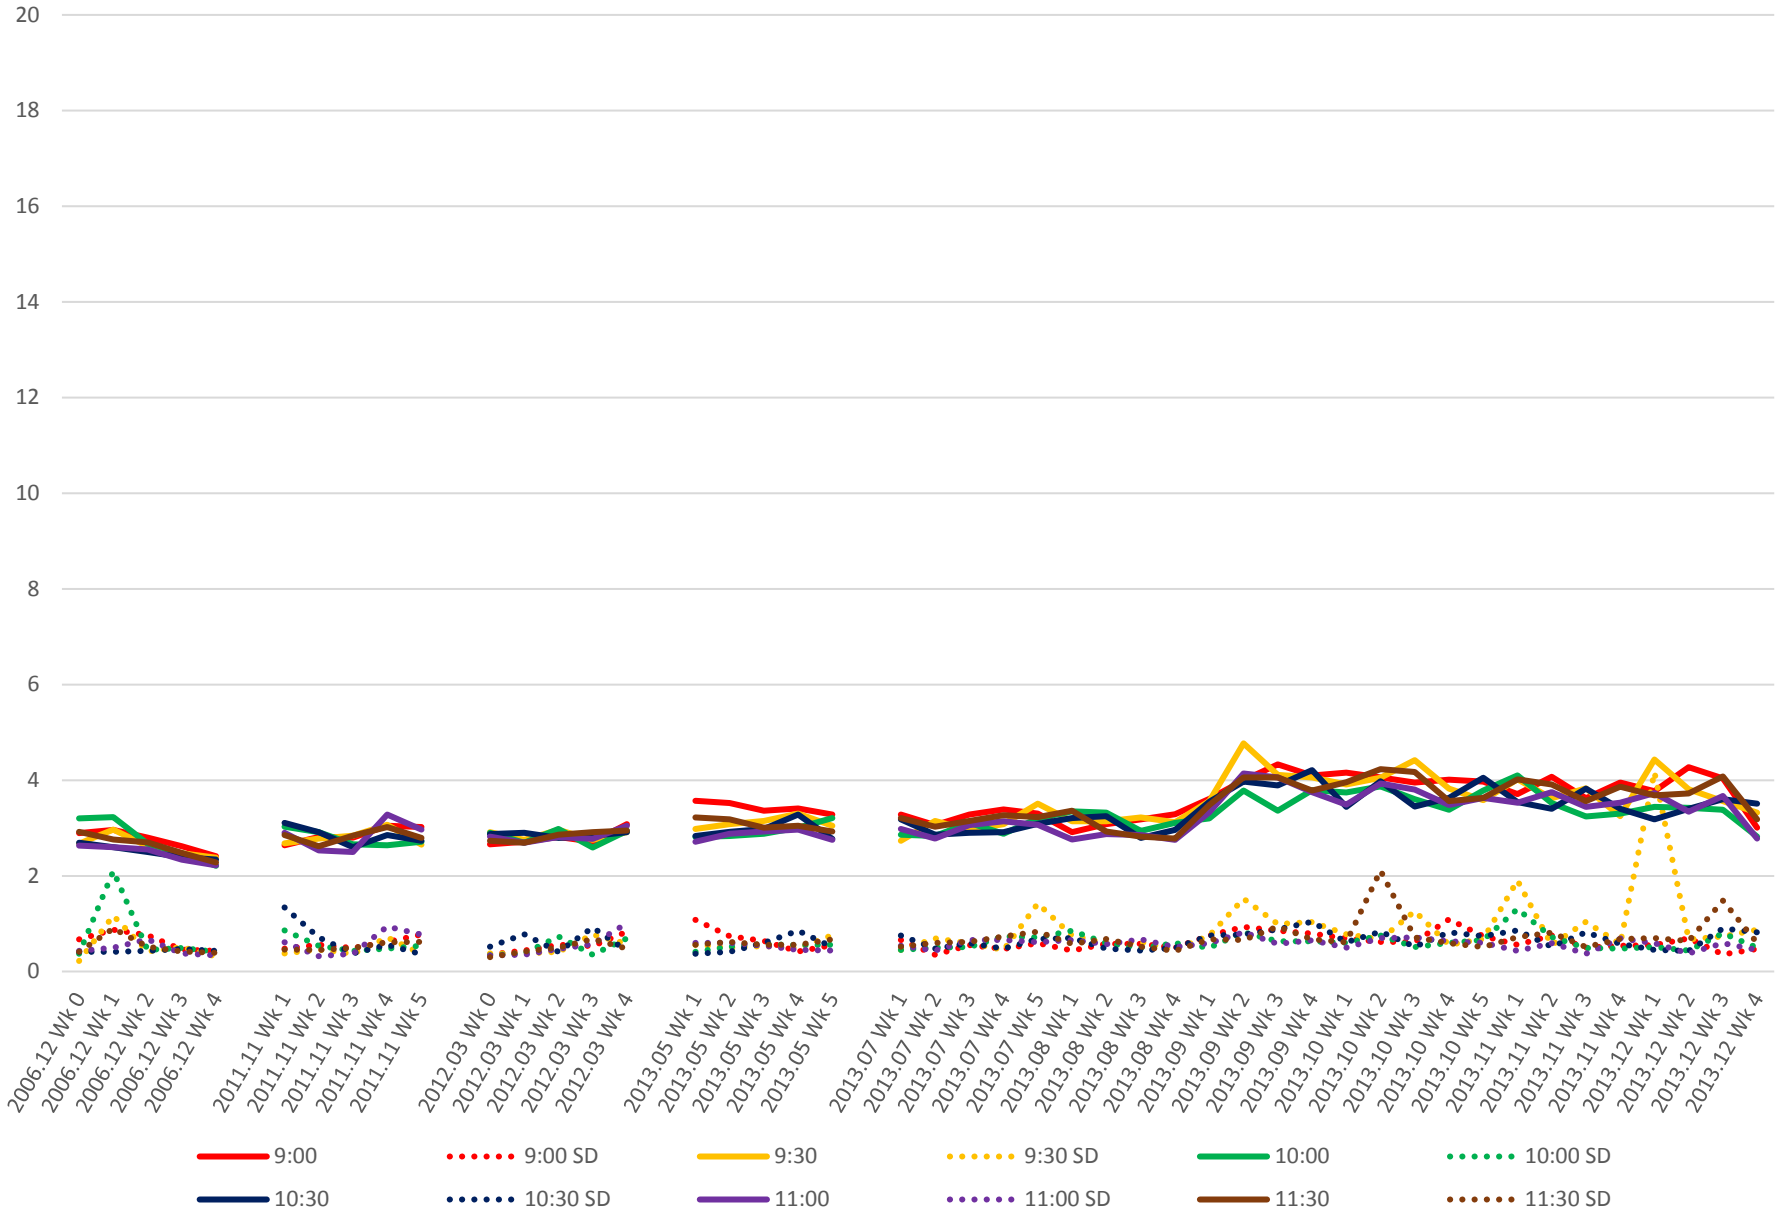

504 King Link Times From Jarvis To Parliament/King Eastbound Early Morning

504 King Link Times From Jarvis To Parliament/King Eastbound Early Morning

504 King Link Times From Jarvis To Parliament/King Eastbound Early Morning

504 King Link Times From Jarvis To Parliament/King Eastbound Early Morning

504 King Link Times From Jarvis To Parliament/King Eastbound Late Morning

504 King Link Times From Jarvis To Parliament/King Eastbound Late Morning

504 King Link Times From Jarvis To Parliament/King Eastbound Late Morning

504 King Link Times From Jarvis To Parliament/King Eastbound Late Morning

504 King Link Times From Jarvis To Parliament/King Eastbound Early Afternoon

504 King Link Times From Jarvis To Parliament/King Eastbound Early Afternoon

504 King Link Times From Jarvis To Parliament/King Eastbound Early Afternoon

504 King Link Times From Jarvis To Parliament/King Eastbound Early Afternoon