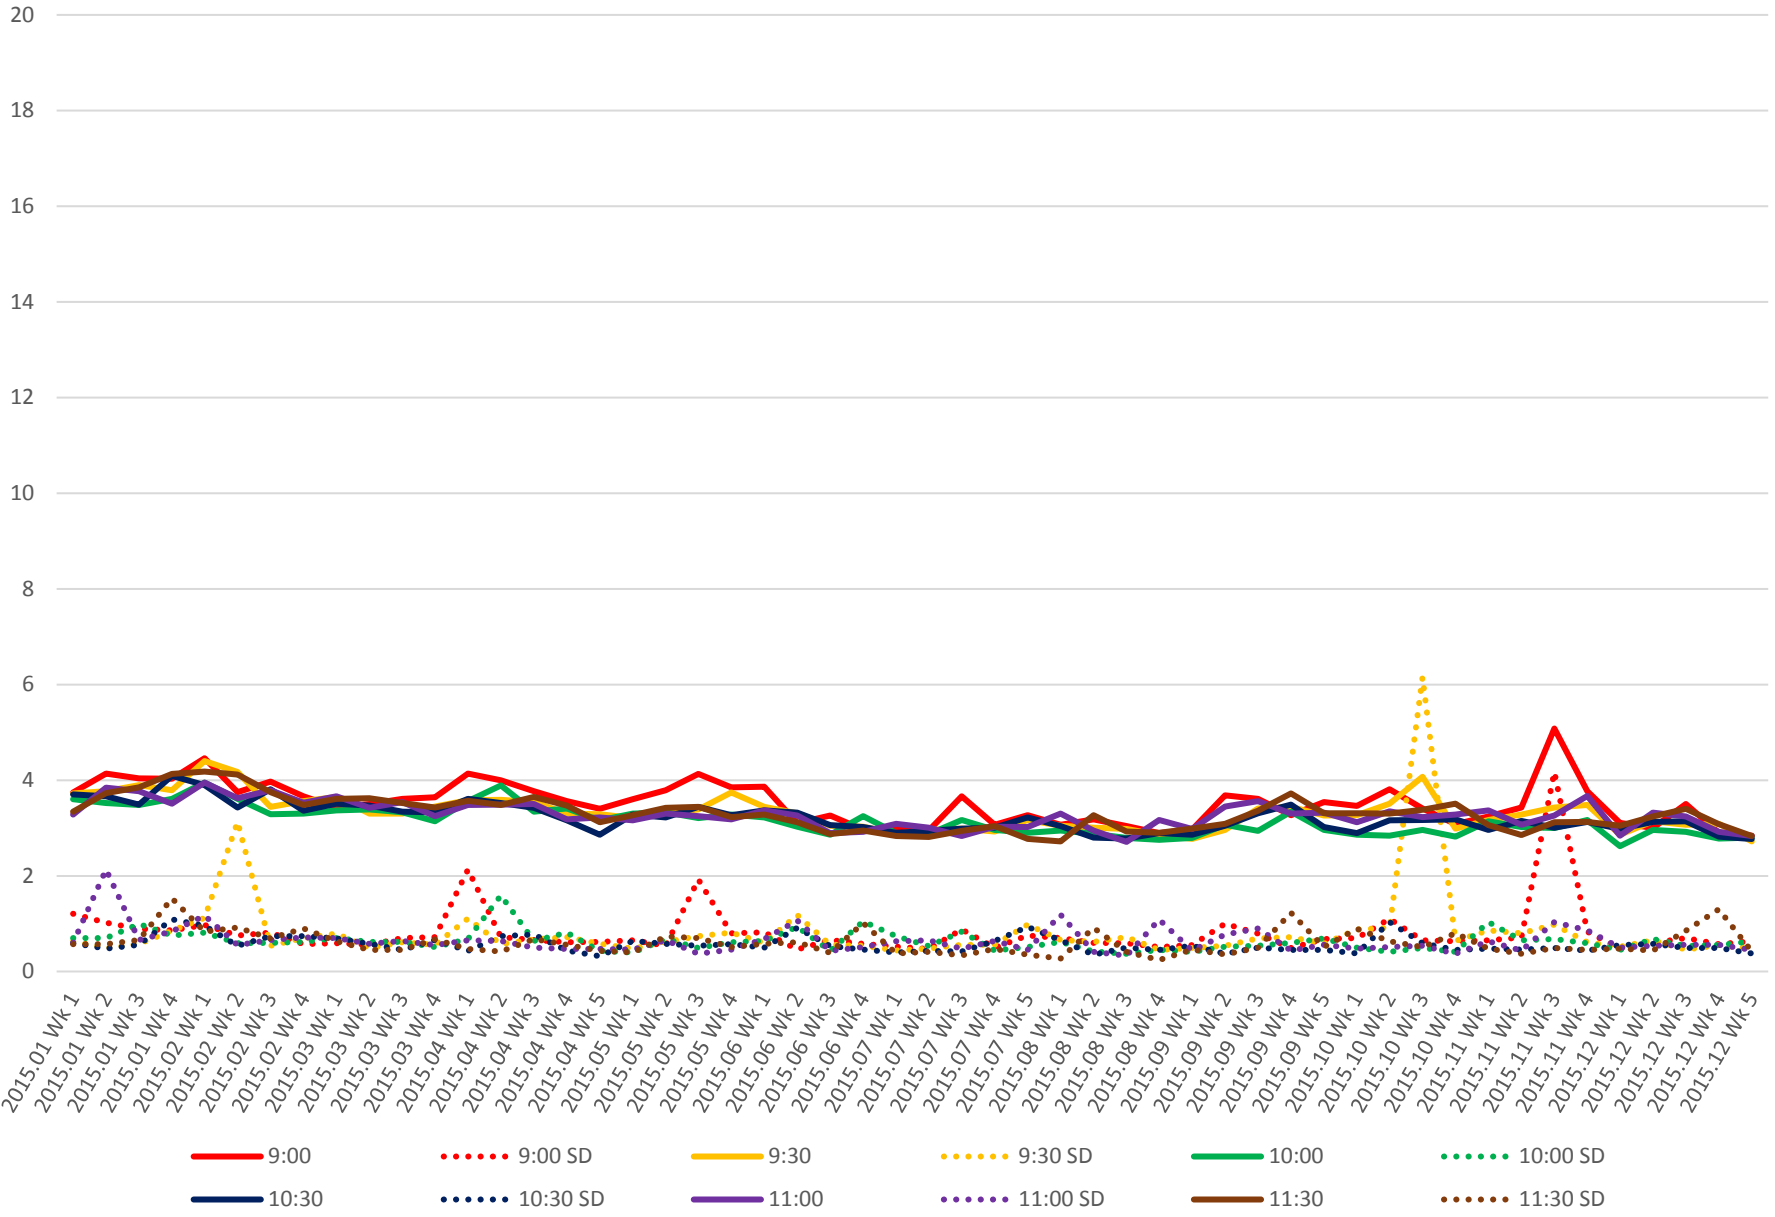

504 King Link Times From Jarvis To Parliament/King Eastbound Early Morning

504 King Link Times From Jarvis To Parliament/King Eastbound Late Morning

504 King Link Times From Jarvis To Parliament/King Eastbound Late Morning

504 King Link Times From Jarvis To Parliament/King Eastbound Late Morning

504 King Link Times From Jarvis To Parliament/King Eastbound Late Morning

504 King Link Times From Jarvis To Parliament/King Eastbound Early Afternoon

504 King Link Times From Jarvis To Parliament/King Eastbound Early Afternoon

504 King Link Times From Jarvis To Parliament/King Eastbound Early Afternoon

504 King Link Times From Jarvis To Parliament/King Eastbound Early Afternoon

504 King Link Times From Jarvis To Parliament/King Eastbound Late Afternoon

504 King Link Times From Jarvis To Parliament/King Eastbound Late Afternoon

504 King Link Times From Jarvis To Parliament/King Eastbound Early Evening