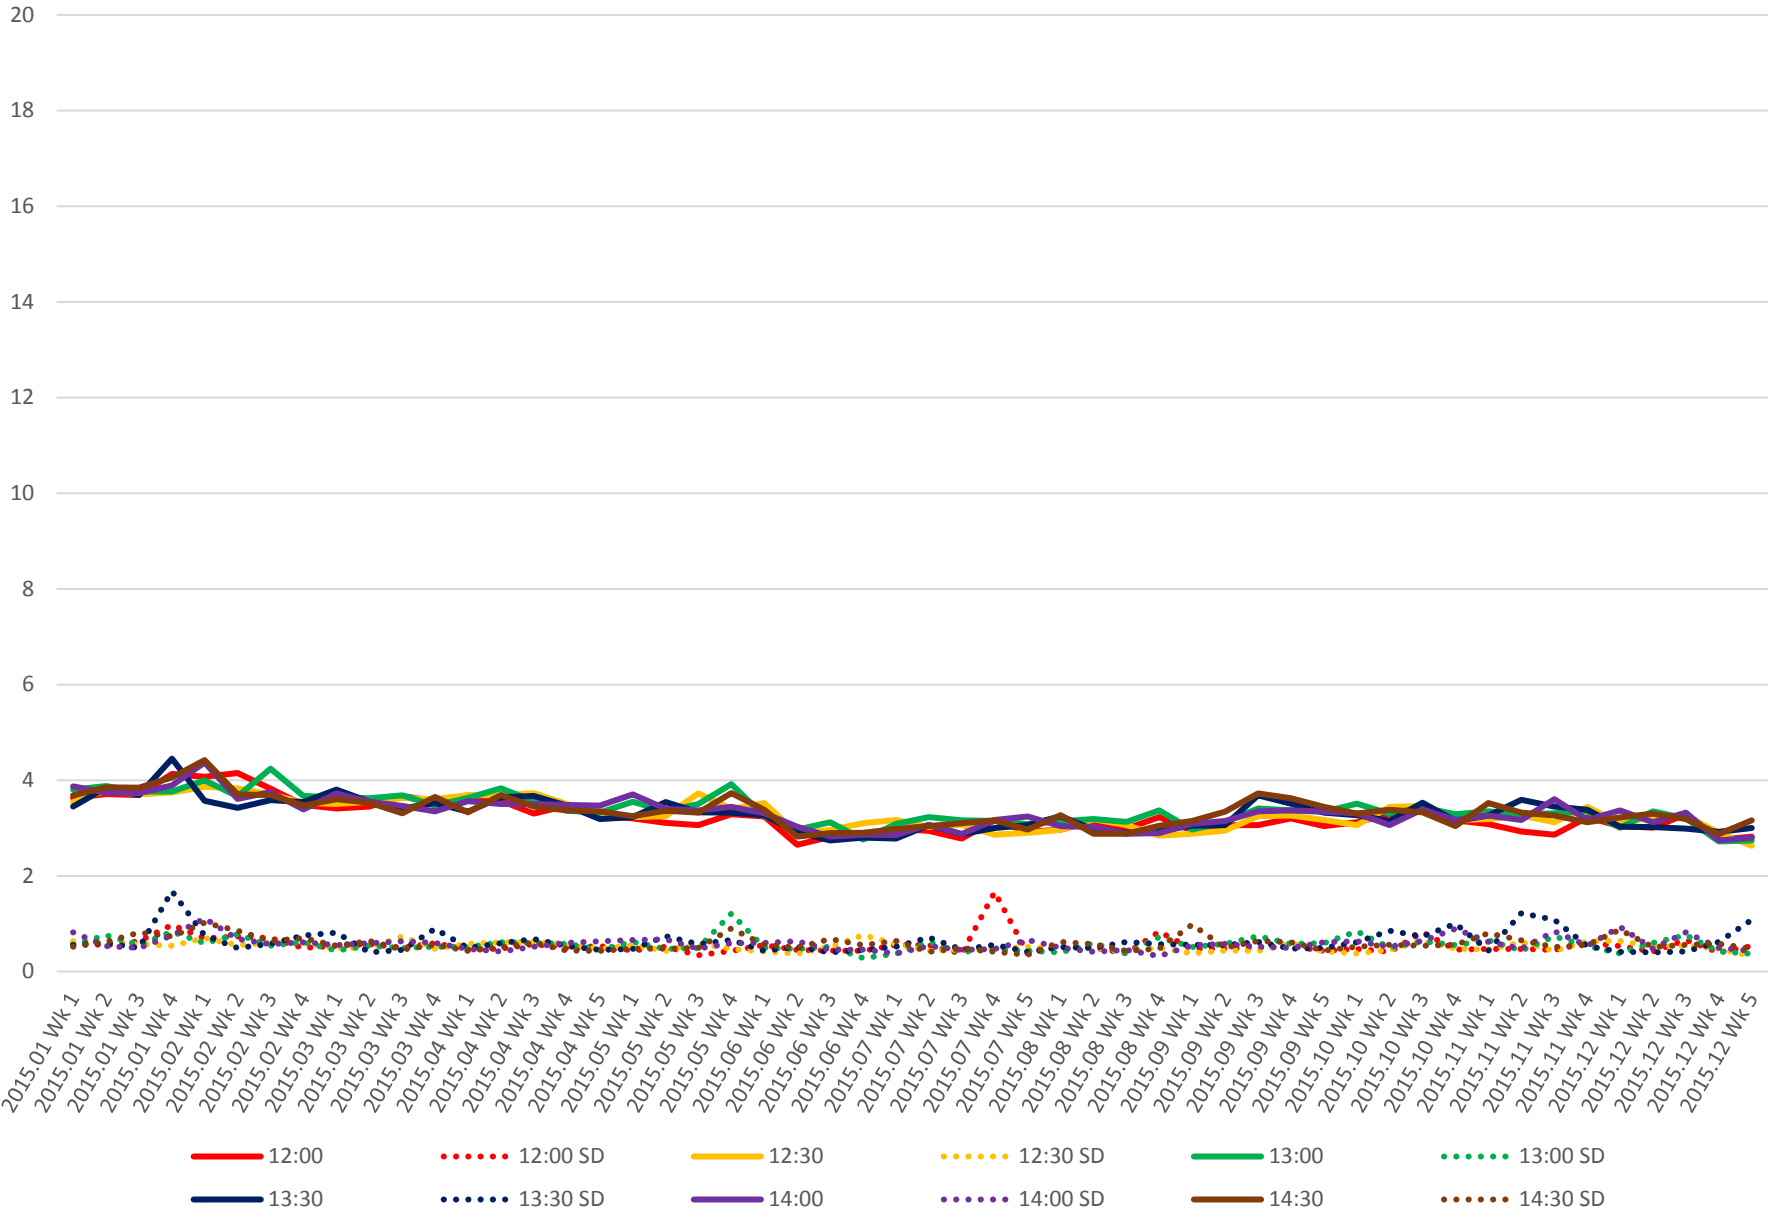

504 King Link Times From Jarvis To Parliament/King Eastbound Late Morning

504 King Link Times From Jarvis To Parliament/King Eastbound Late Morning

504 King Link Times From Jarvis To Parliament/King Eastbound Early Afternoon

504 King Link Times From Jarvis To Parliament/King Eastbound Early Afternoon

504 King Link Times From Jarvis To Parliament/King Eastbound Early Afternoon

504 King Link Times From Jarvis To Parliament/King Eastbound Early Afternoon

504 King Link Times From Jarvis To Parliament/King Eastbound Late Afternoon

504 King Link Times From Jarvis To Parliament/King Eastbound Late Afternoon

504 King Link Times From Jarvis To Parliament/King Eastbound Early Evening

504 King Link Times From Jarvis To Parliament/King Eastbound Early Evening

504 King Link Times From Jarvis To Parliament/King Eastbound Early Evening

504 King Link Times From Jarvis To Parliament/King Eastbound Early Evening