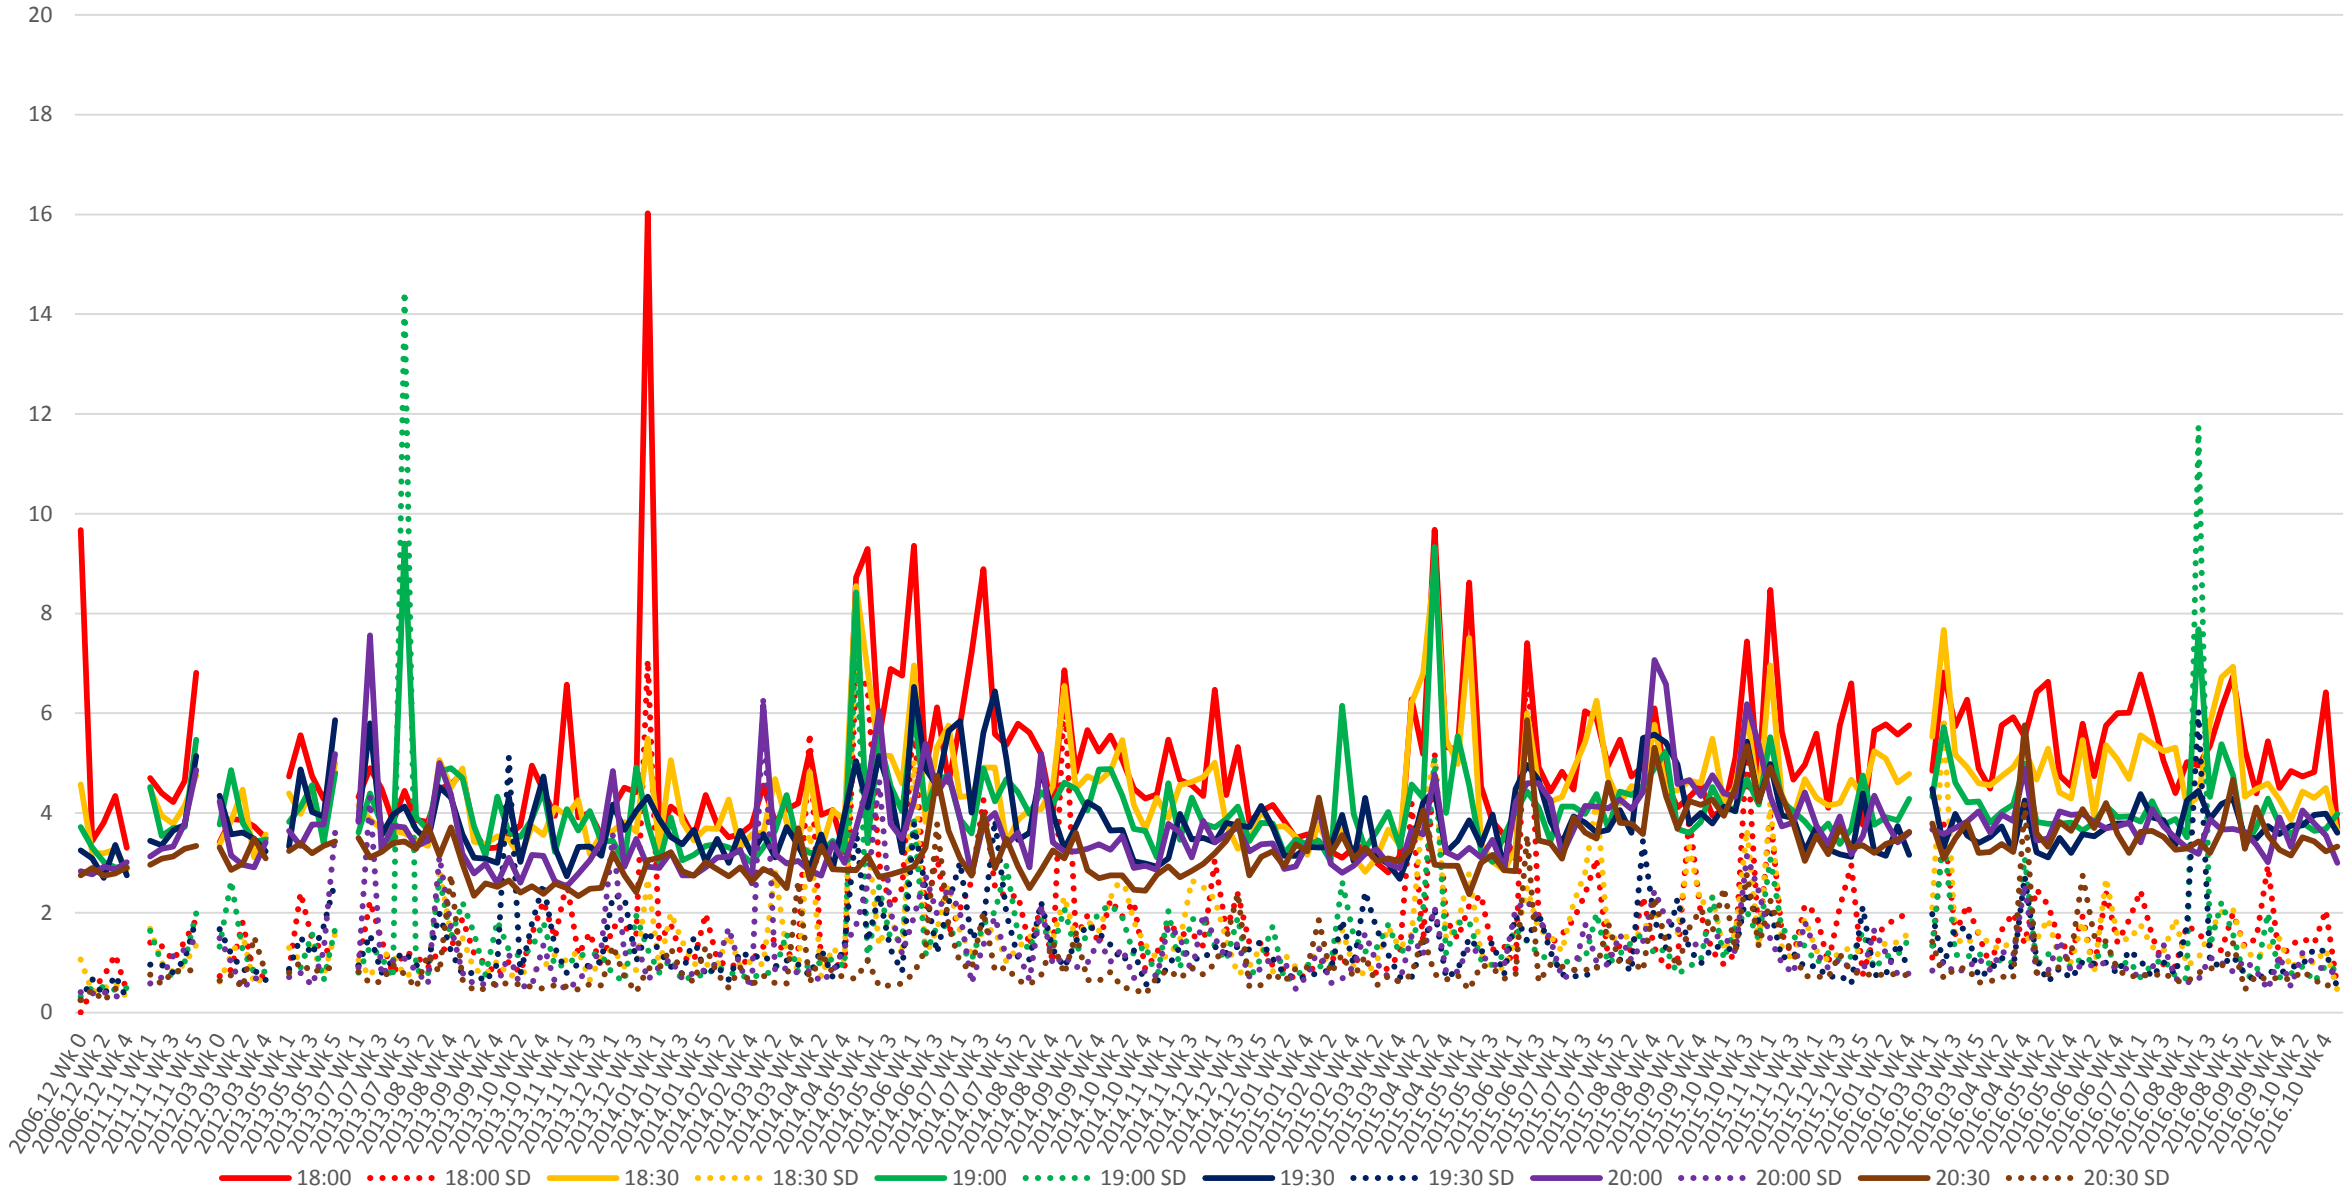

504 King Link Times From Jameson To East of Queensway Westbound Early Morning

504 King Link Times From Jameson To East of Queensway Westbound Late Morning

504 King Link Times From Jameson To East of Queensway Westbound Early Afternoon

504 King Link Times From Jameson To East of Queensway Westbound Late Afternoon

504 King Link Times From Jameson To East of Queensway Westbound Early Evening

504 King Link Times From Jameson To East of Queensway Westbound Late Evening