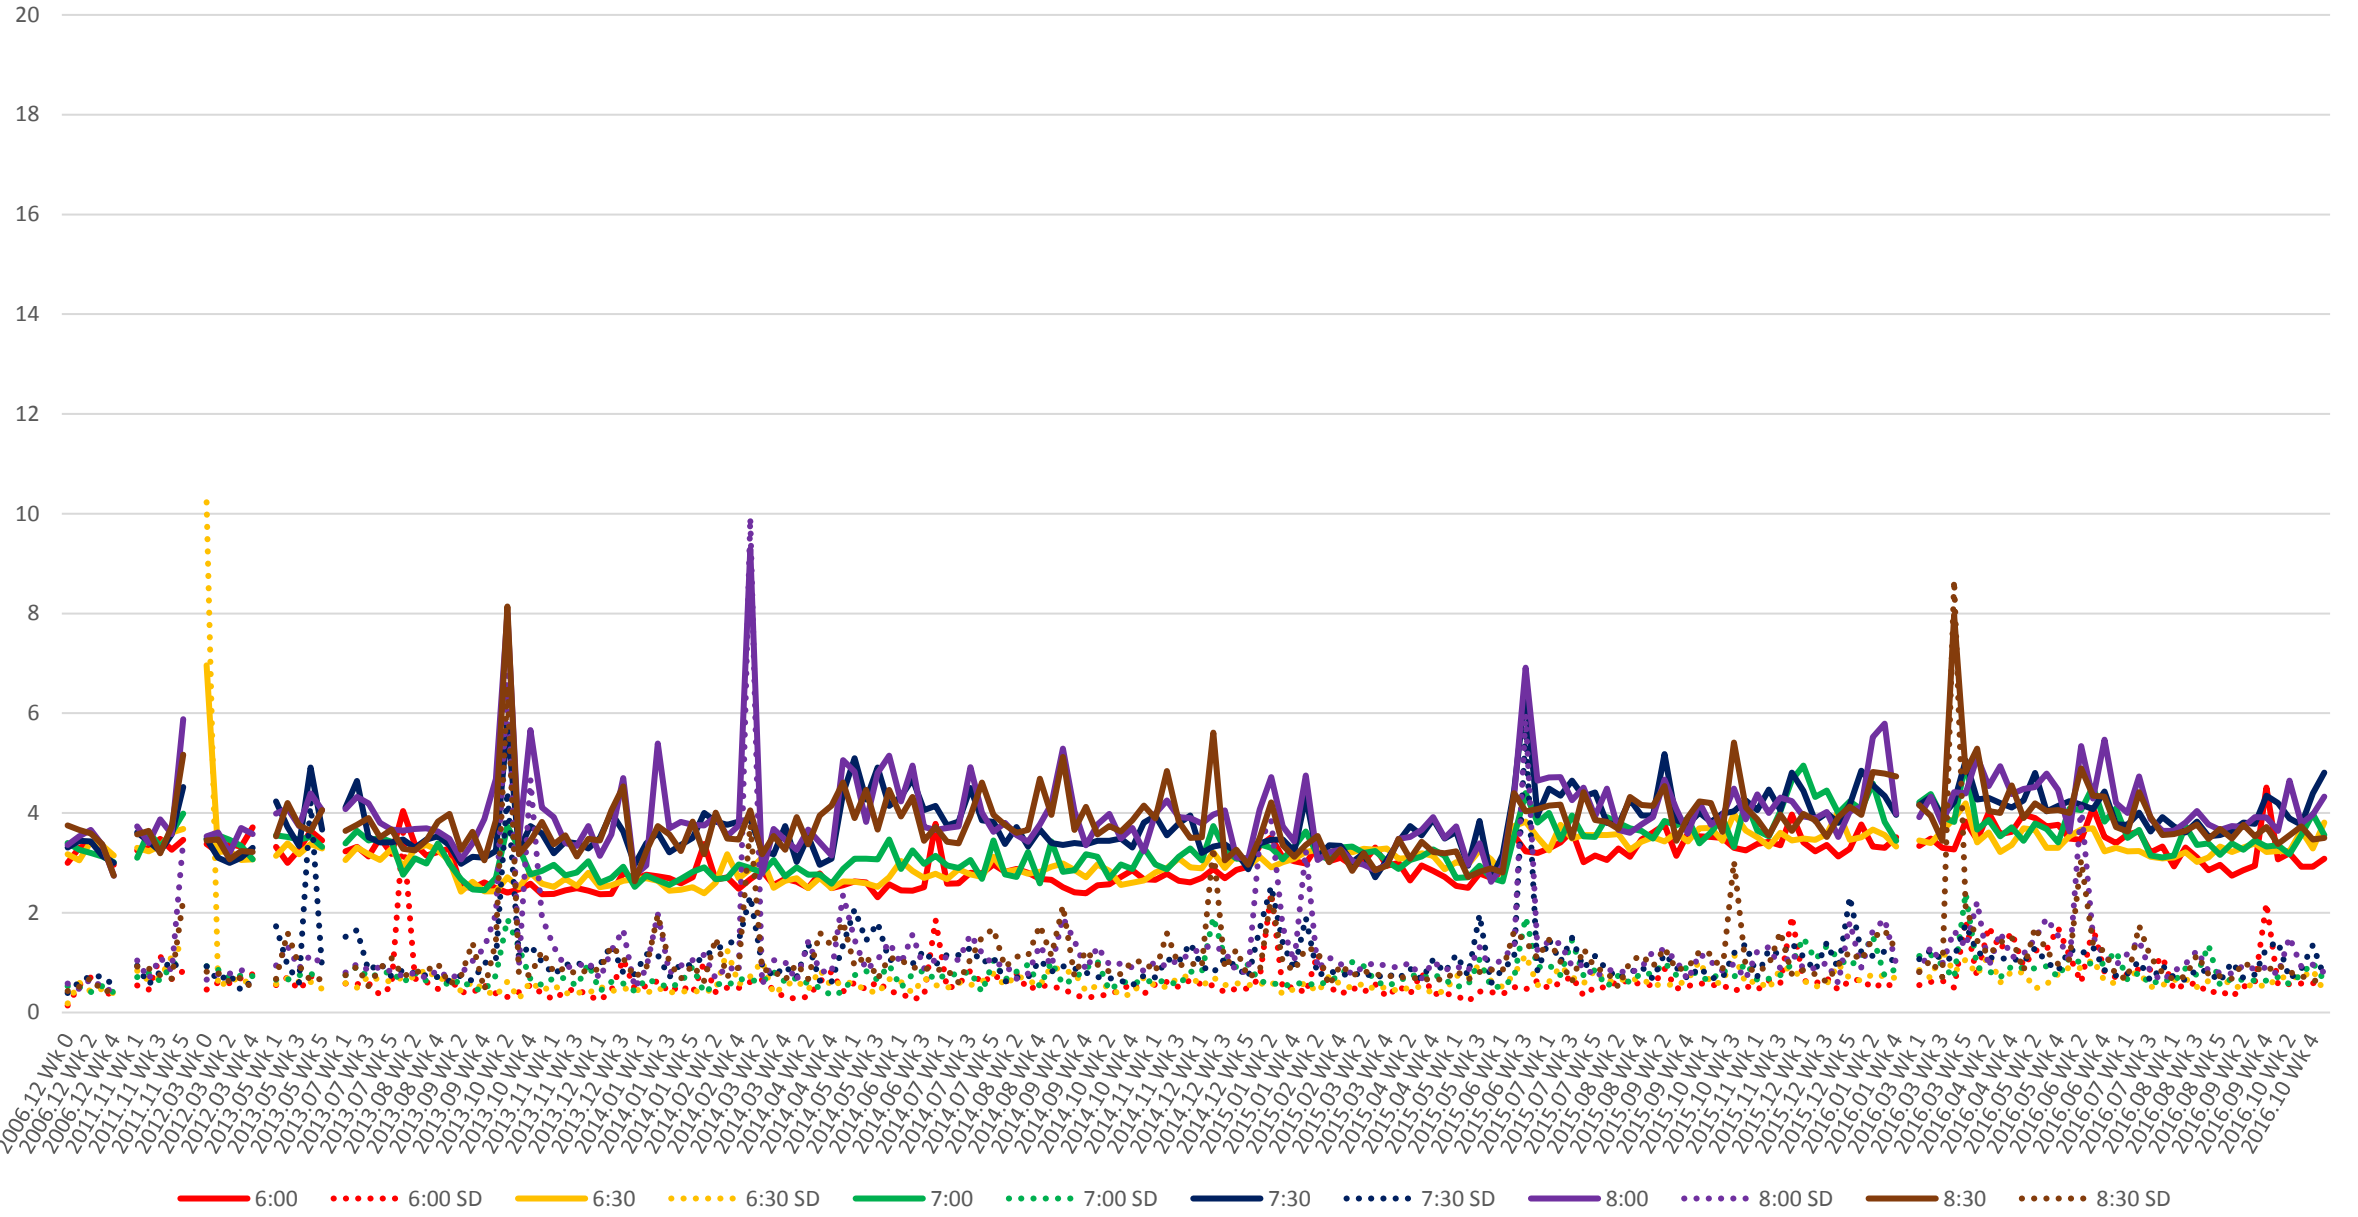

504 King Link Times From Jameson To East of Queensway Westbound Early Morning

504 King Link Times From Jameson To East of Queensway Westbound Late Morning

504 King Link Times From Jameson To East of Queensway Westbound Early Afternoon

504 King Link Times From Jameson To East of Queensway Westbound Late Afternoon

504 King Link Times From Jameson To East of Queensway Westbound Early Evening

504 King Link Times From Jameson To East of Queensway Westbound Late Evening