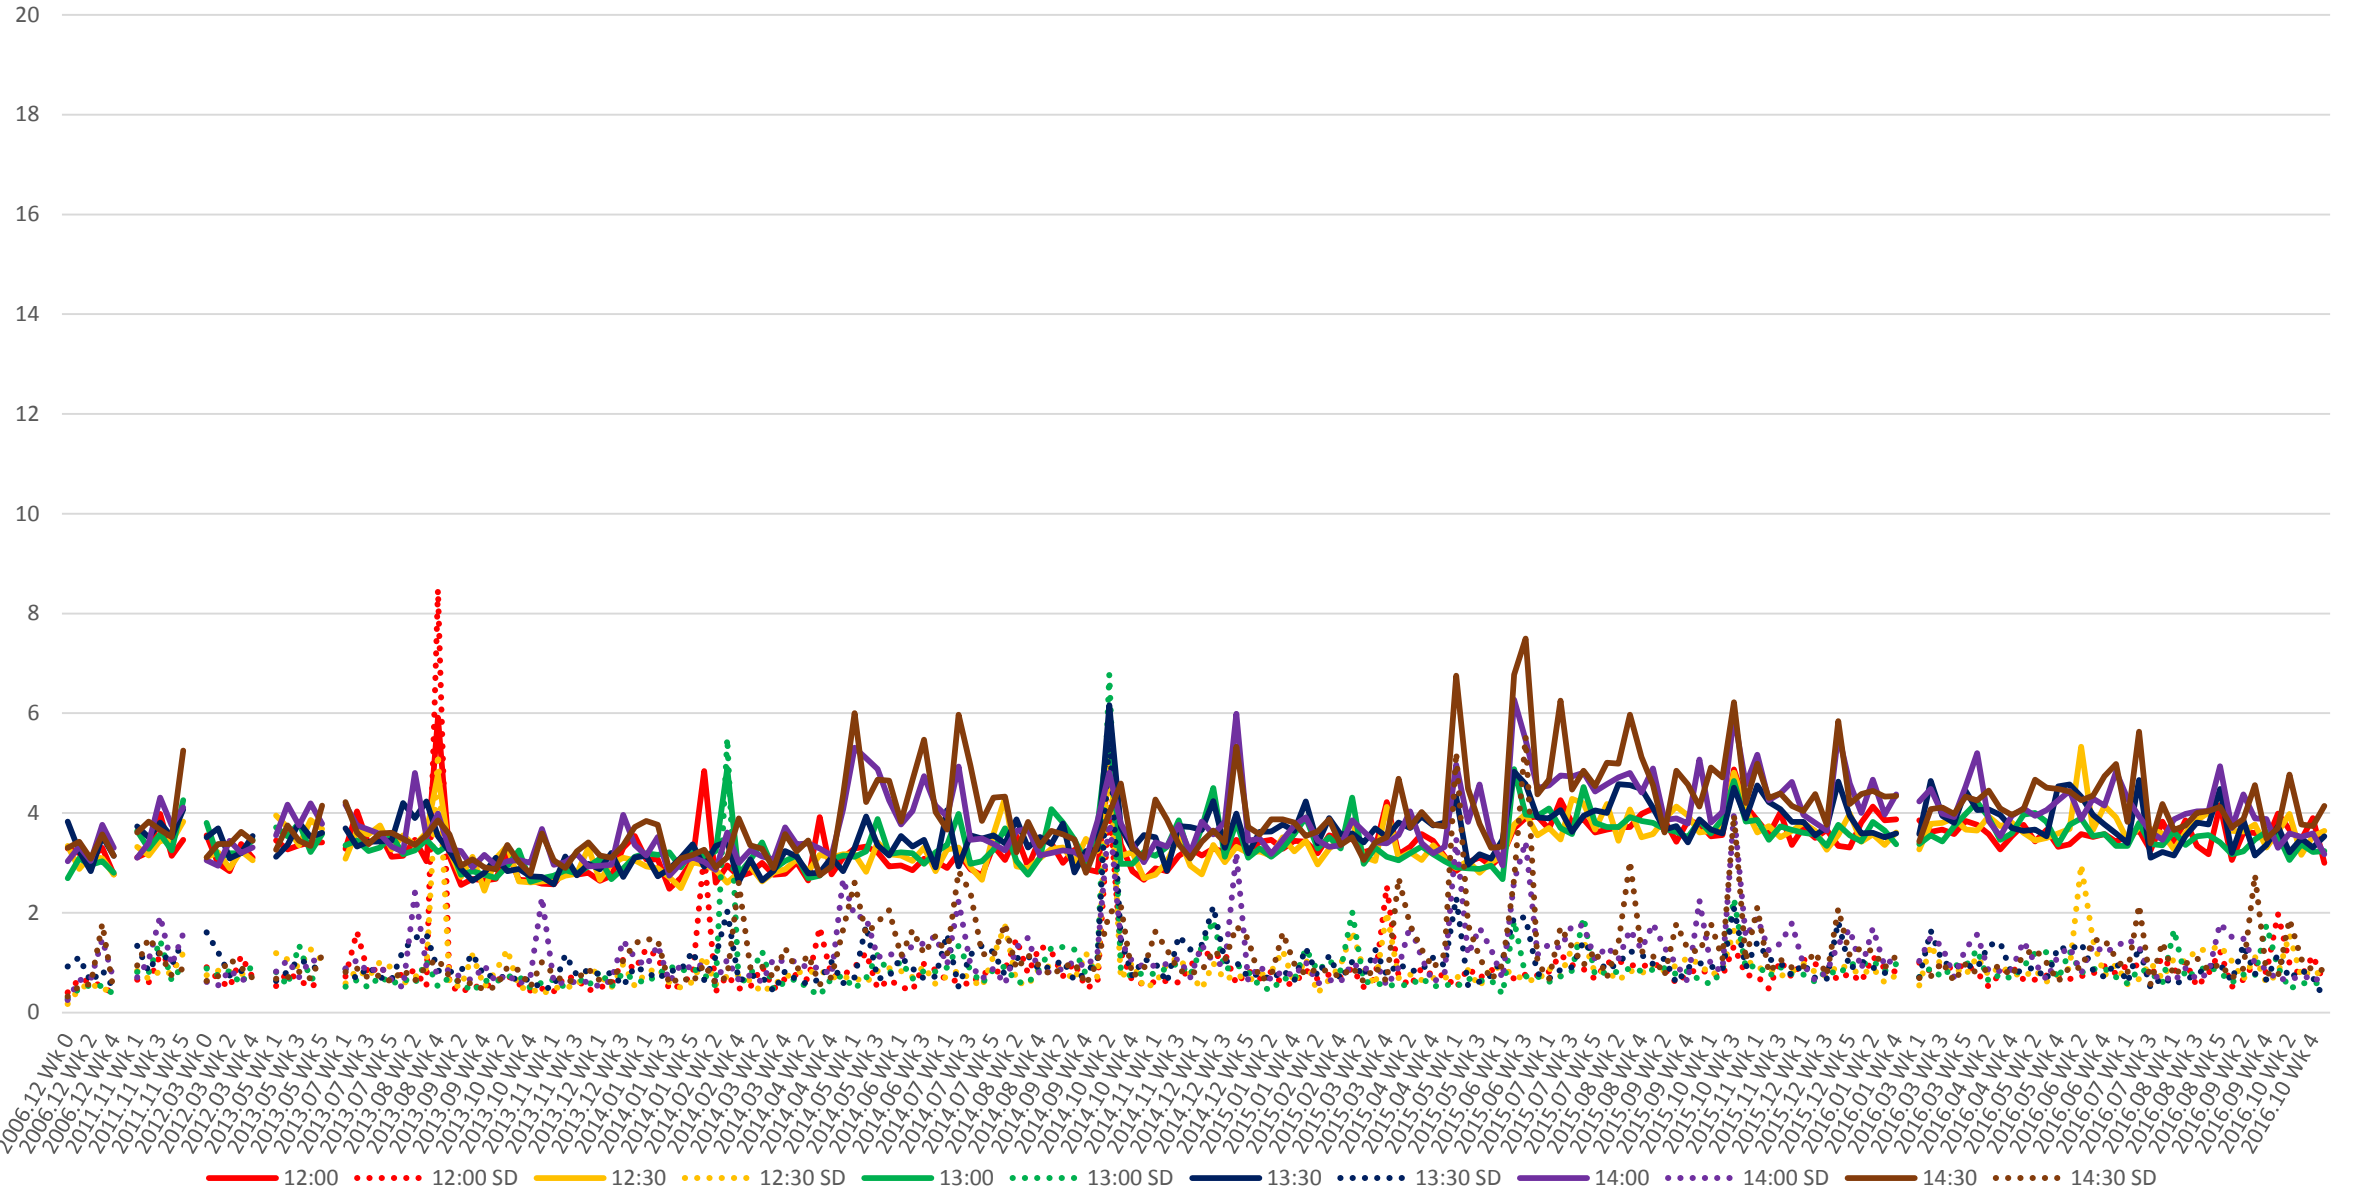

504 King Link Times From Jameson To East of Queensway Westbound Early Morning

504 King Link Times From Jameson To East of Queensway Westbound Late Morning

504 King Link Times From Jameson To East of Queensway Westbound Early Afternoon

504 King Link Times From Jameson To East of Queensway Westbound Late Afternoon

504 King Link Times From Jameson To East of Queensway Westbound Early Evening

504 King Link Times From Jameson To East of Queensway Westbound Late Evening