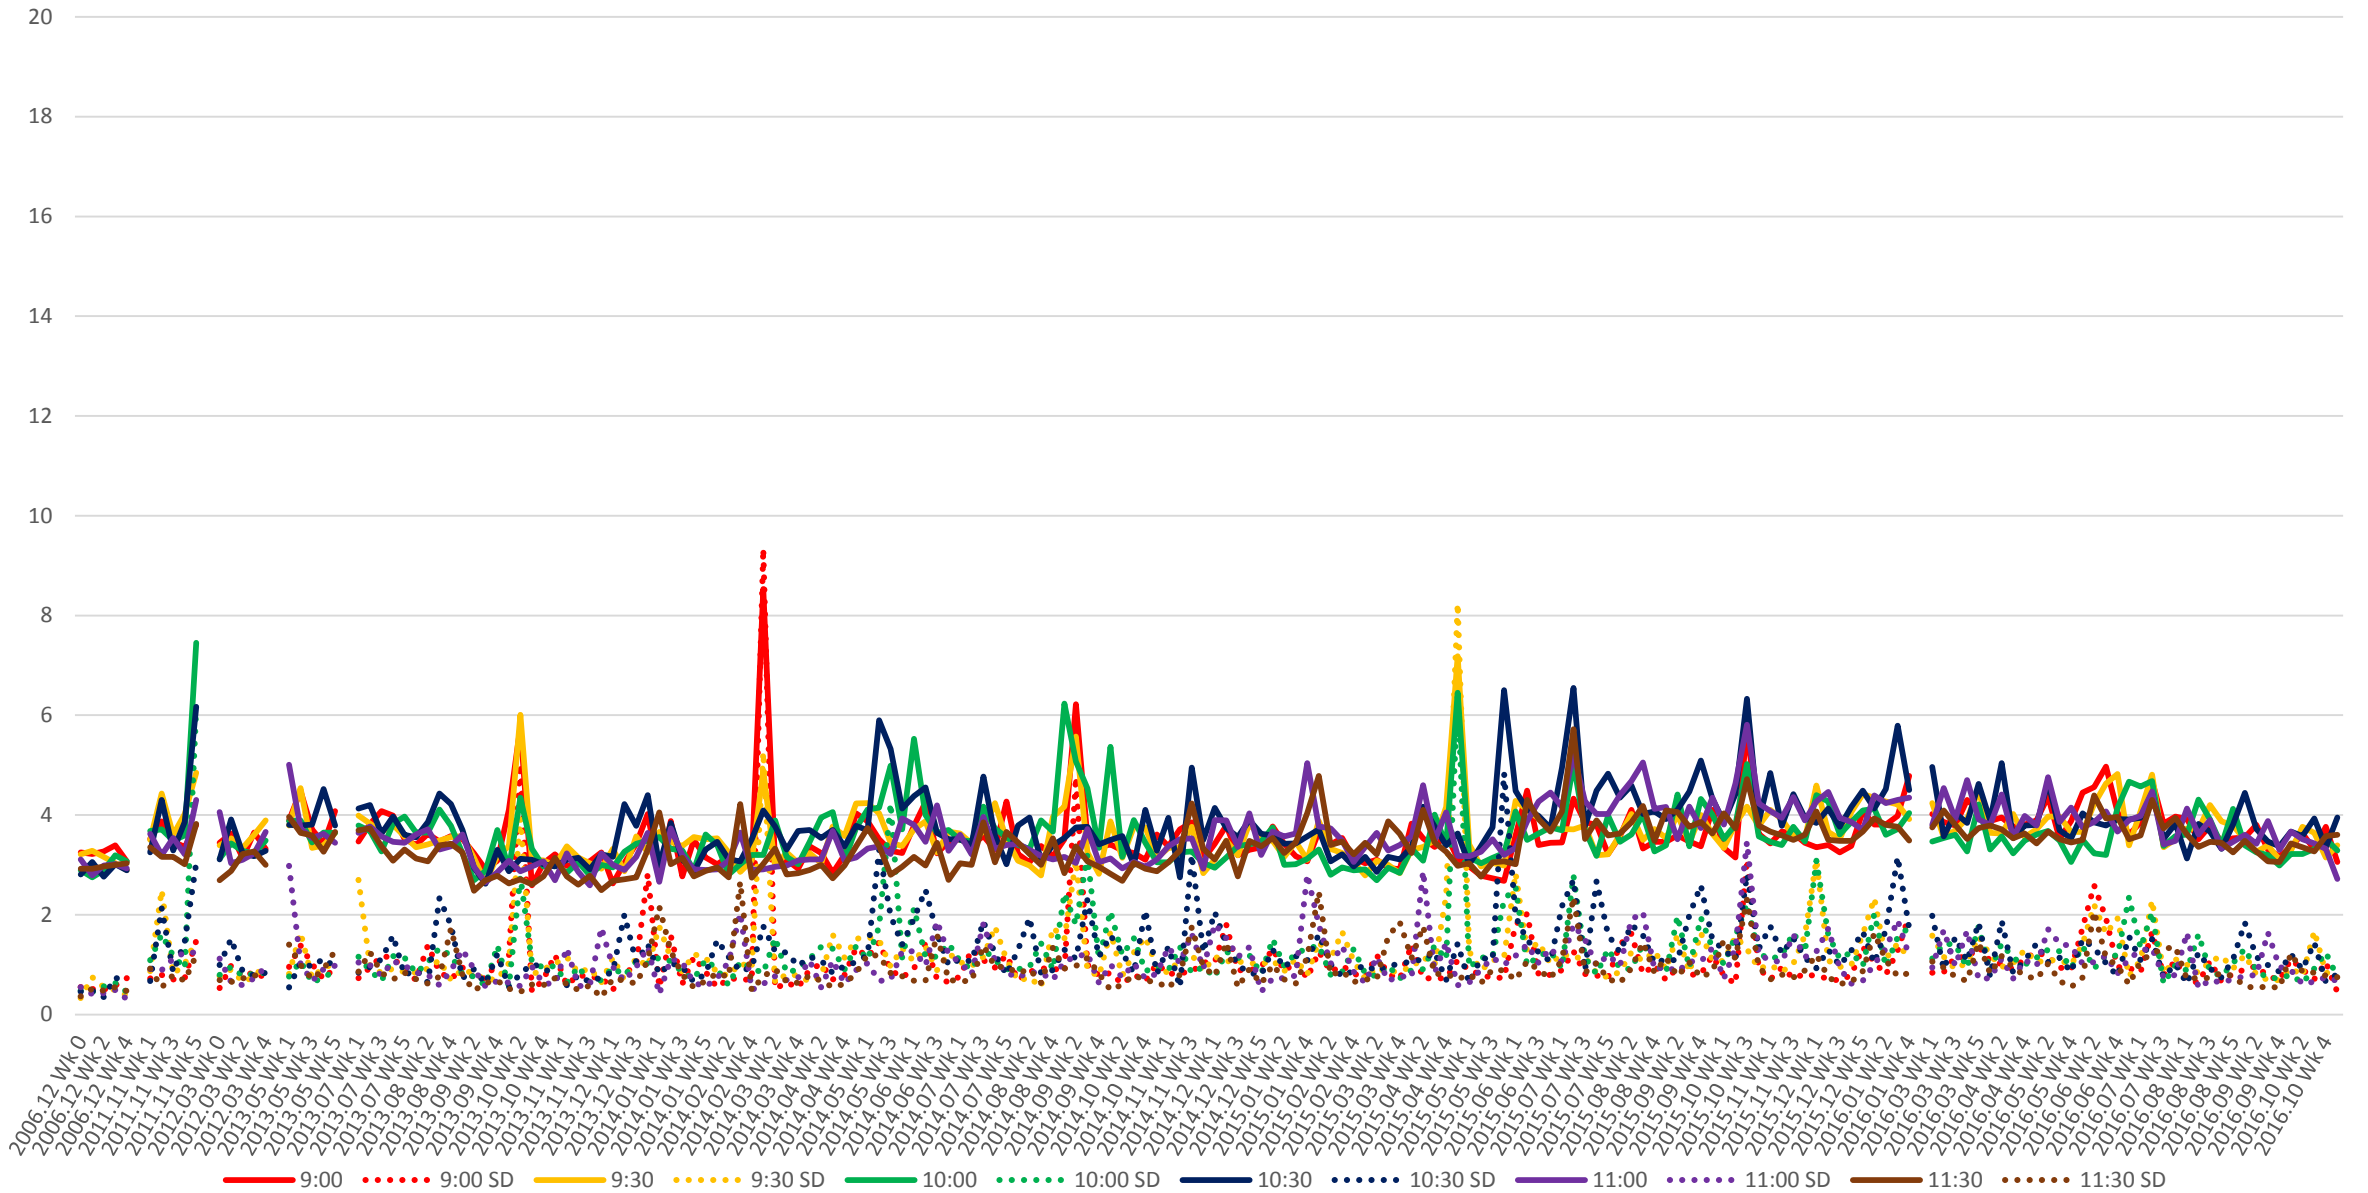

504 King Link Times From Jameson To East of Queensway Westbound Early Morning

504 King Link Times From Jameson To East of Queensway Westbound Late Morning

504 King Link Times From Jameson To East of Queensway Westbound Early Afternoon

504 King Link Times From Jameson To East of Queensway Westbound Late Afternoon

504 King Link Times From Jameson To East of Queensway Westbound Early Evening

504 King Link Times From Jameson To East of Queensway Westbound Late Evening