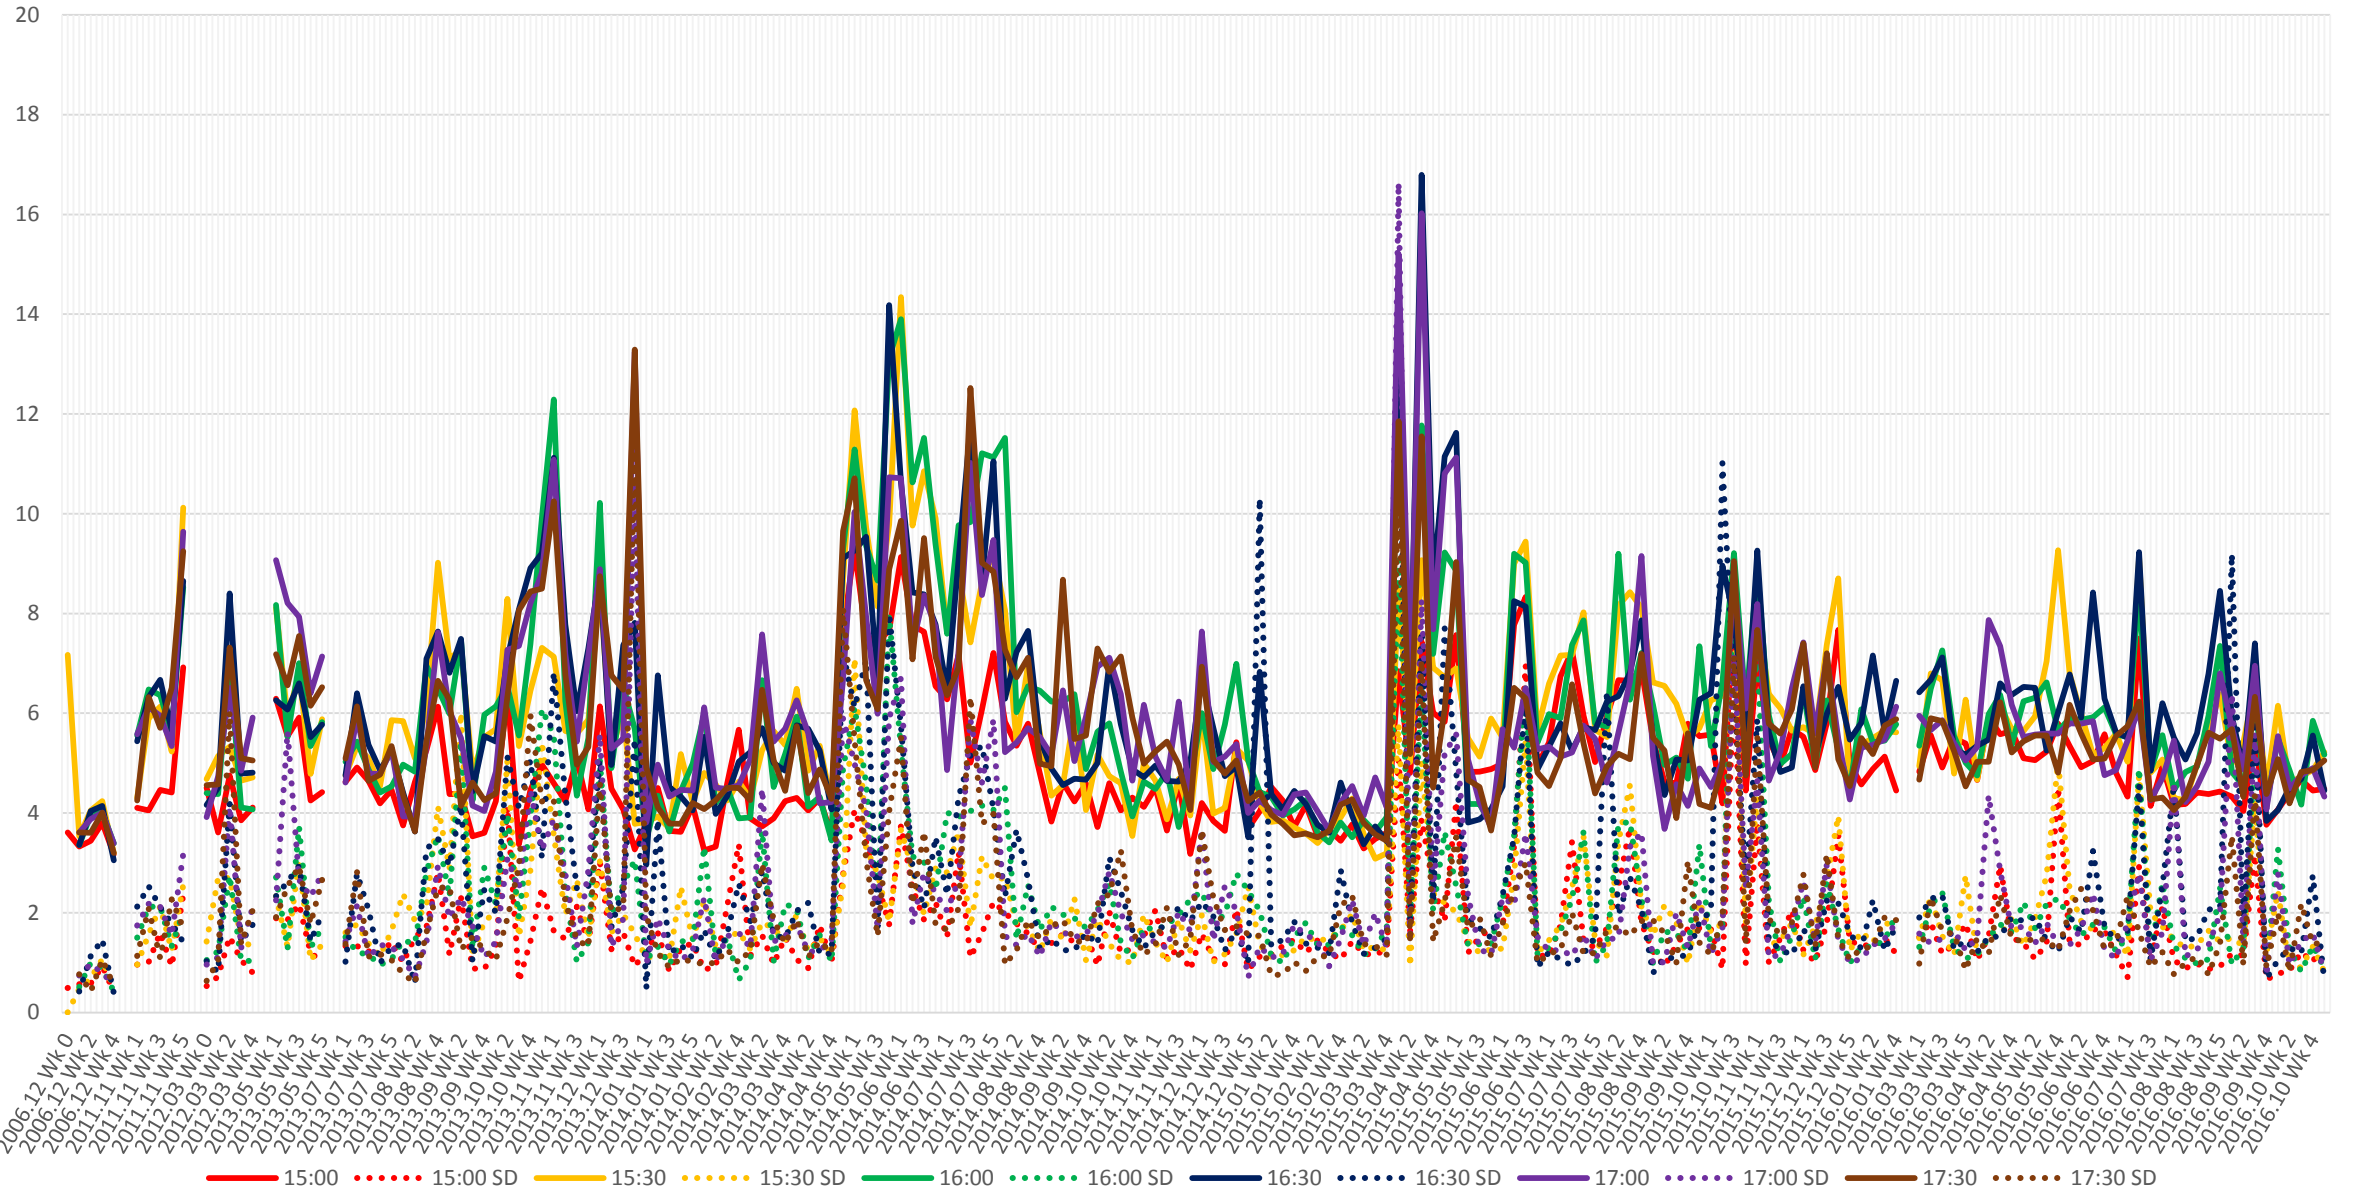

504 King Link Times From Jameson To East of Queensway Westbound Early Morning

504 King Link Times From Jameson To East of Queensway Westbound Late Morning

504 King Link Times From Jameson To East of Queensway Westbound Early Afternoon

504 King Link Times From Jameson To East of Queensway Westbound Late Afternoon

504 King Link Times From Jameson To East of Queensway Westbound Early Evening

504 King Link Times From Jameson To East of Queensway Westbound Late Evening