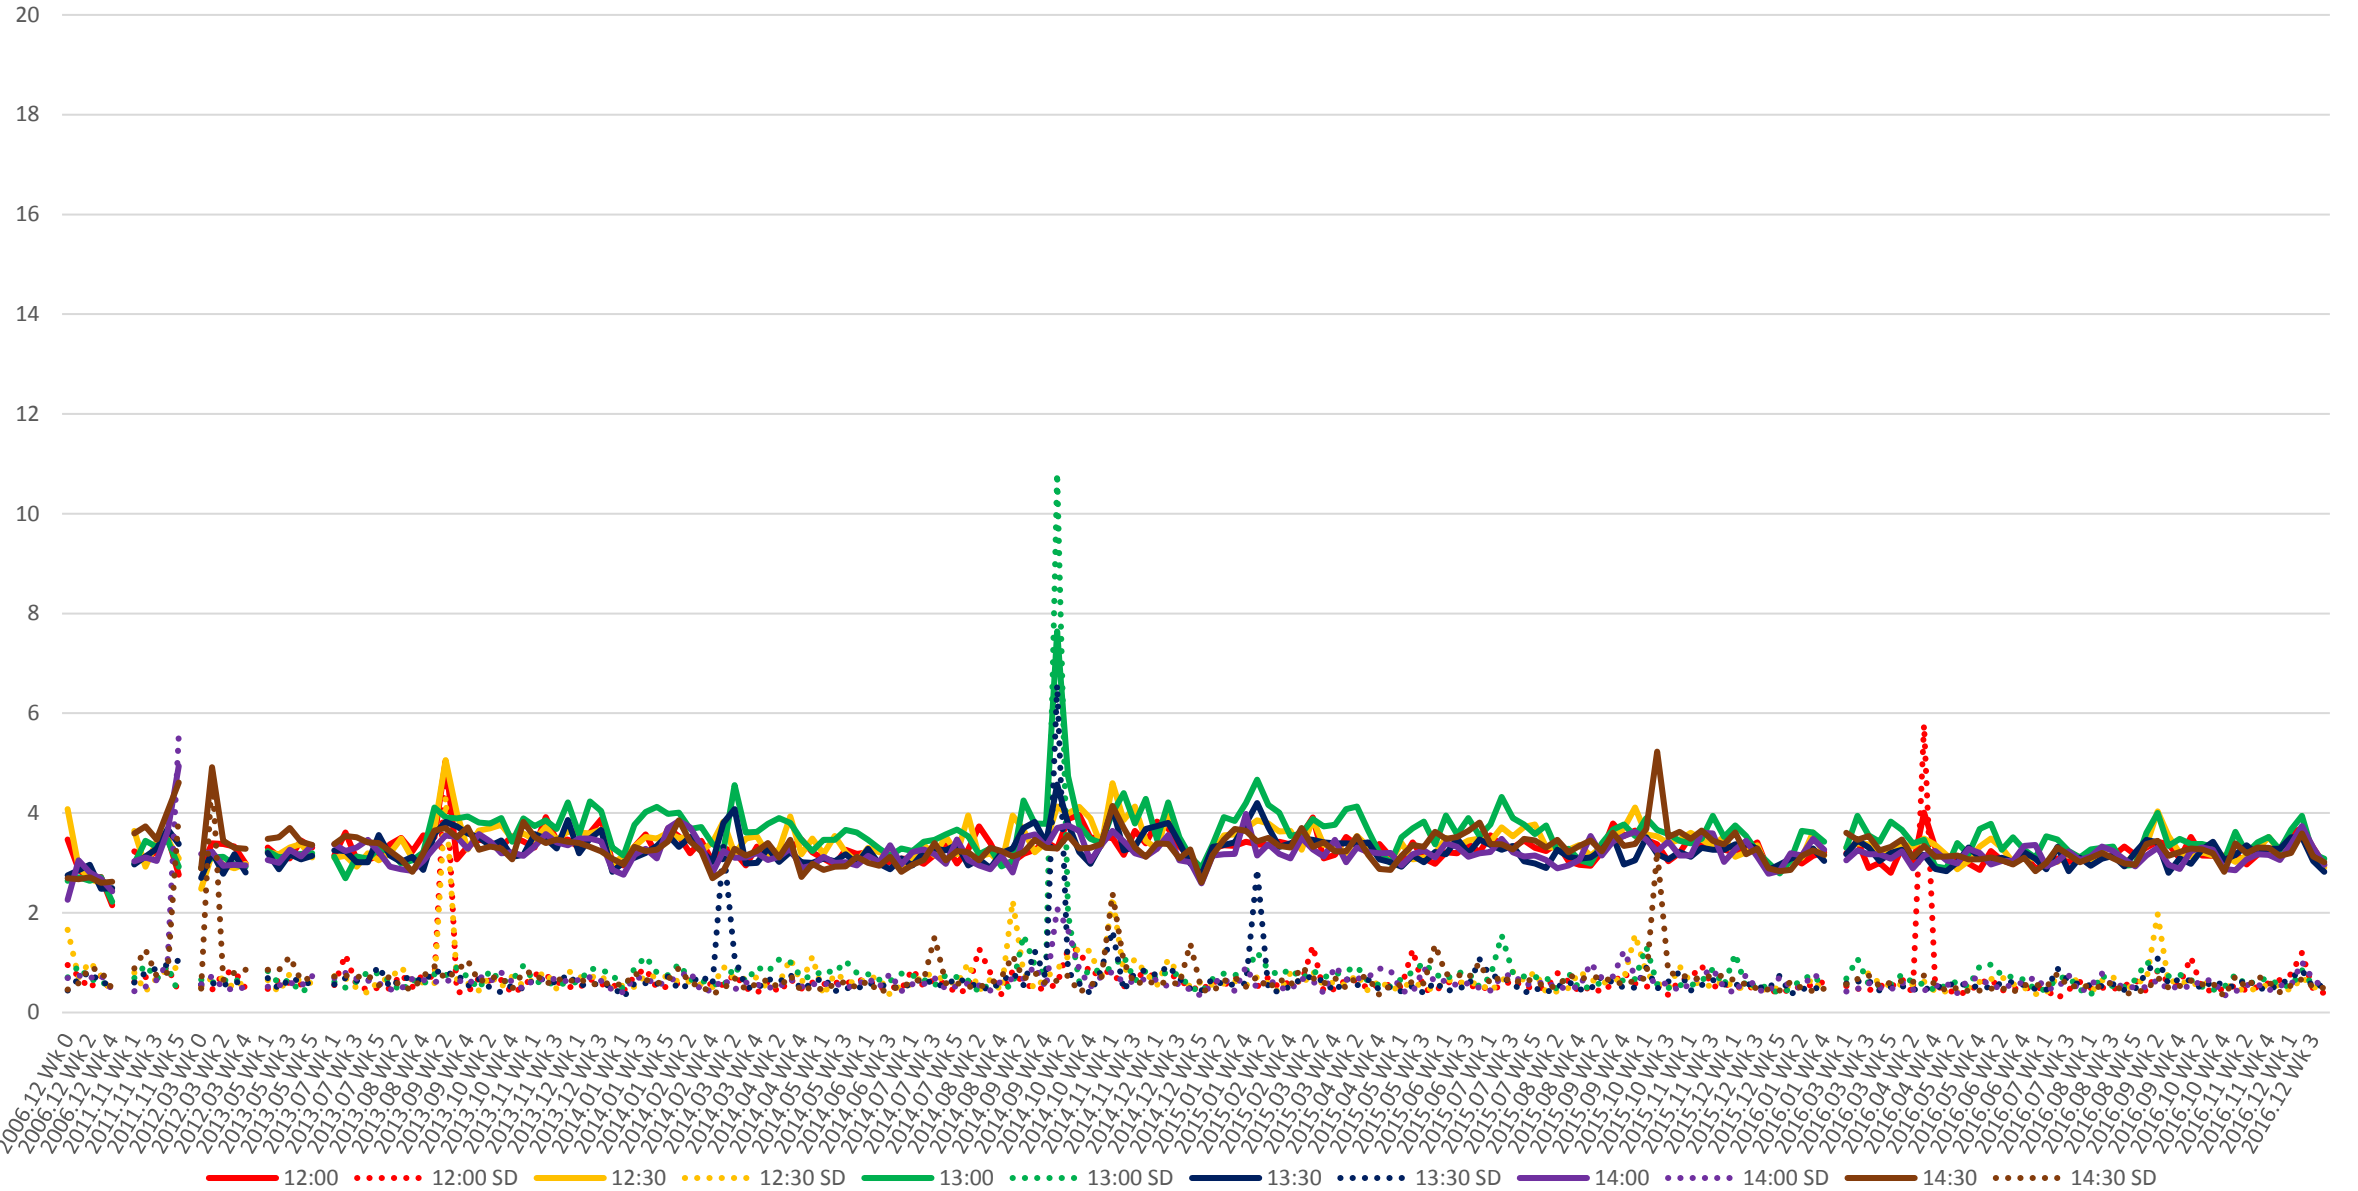

504 King Link Times From Parliament/King To Jarvis Westbound Early Morning

6:00 6:00 SD 6:30 6:30 SD 7:00 7:00 SD 7:30 7:30 SD 8:00 8:00 SD 8:30 8:30 SD

504 King Link Times From Parliament/King To Jarvis Westbound Early Afternoon

504 King Link Times From Parliament/King To Jarvis Westbound Late Afternoon

504 King Link Times From Parliament/King To Jarvis Westbound Early Evening

504 King Link Times From Parliament/King To Jarvis Westbound Late Evening