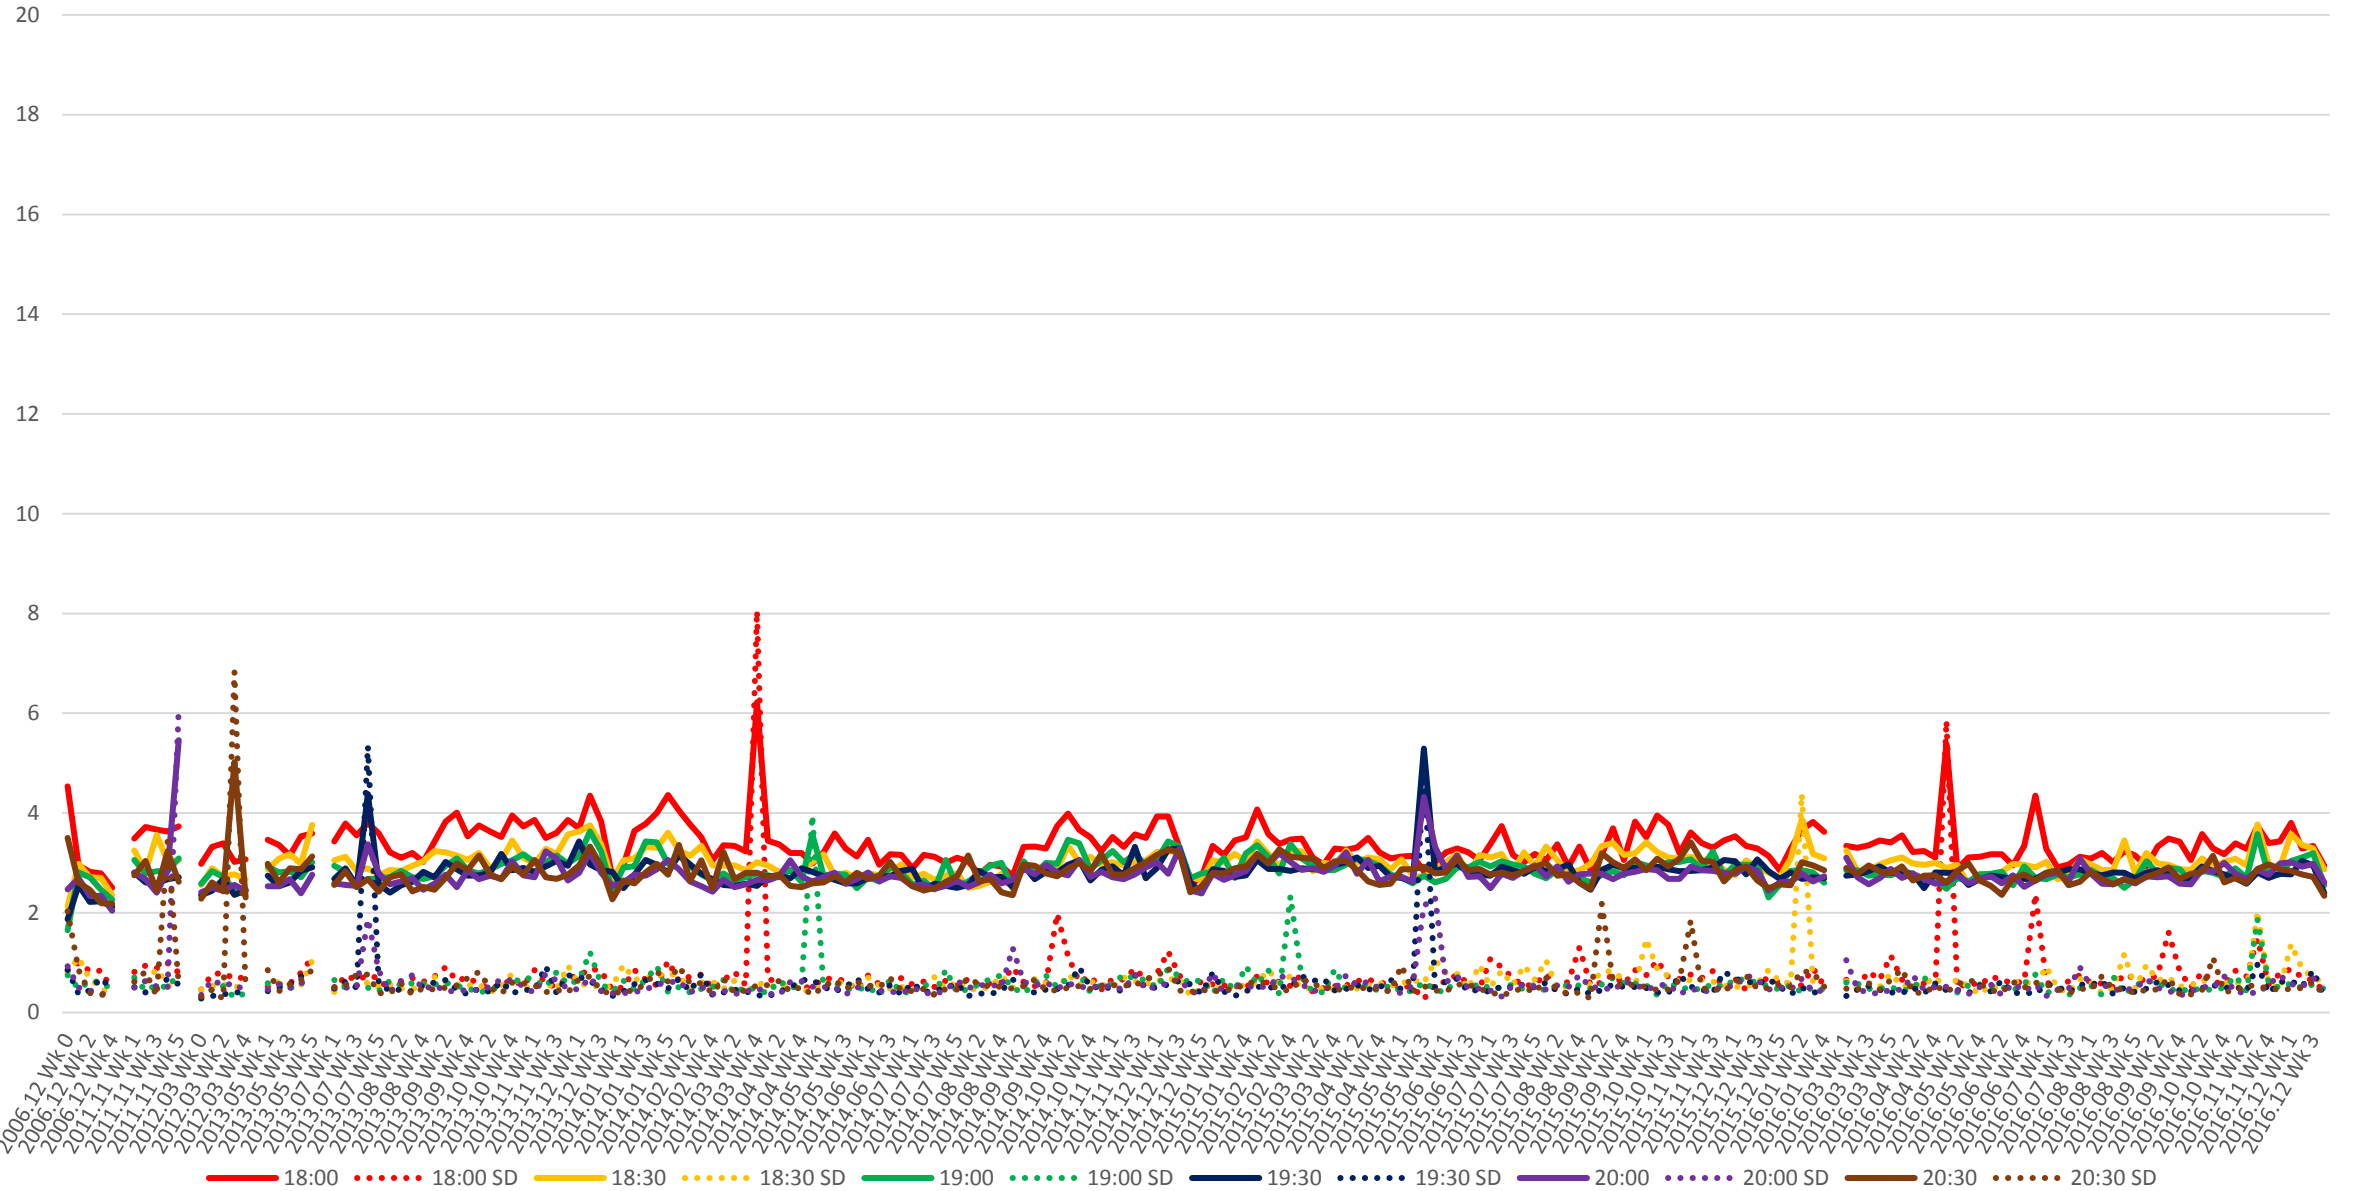

504 King Link Times From Parliament/King To Jarvis Westbound Early Morning

6:00 6:00 SD 6:30 6:30 SD 7:00 7:00 SD 7:30 7:30 SD 8:00 8:00 SD 8:30 8:30 SD

504 King Link Times From Parliament/King To Jarvis Westbound Early Afternoon

504 King Link Times From Parliament/King To Jarvis Westbound Late Afternoon

504 King Link Times From Parliament/King To Jarvis Westbound Early Evening

504 King Link Times From Parliament/King To Jarvis Westbound Late Evening