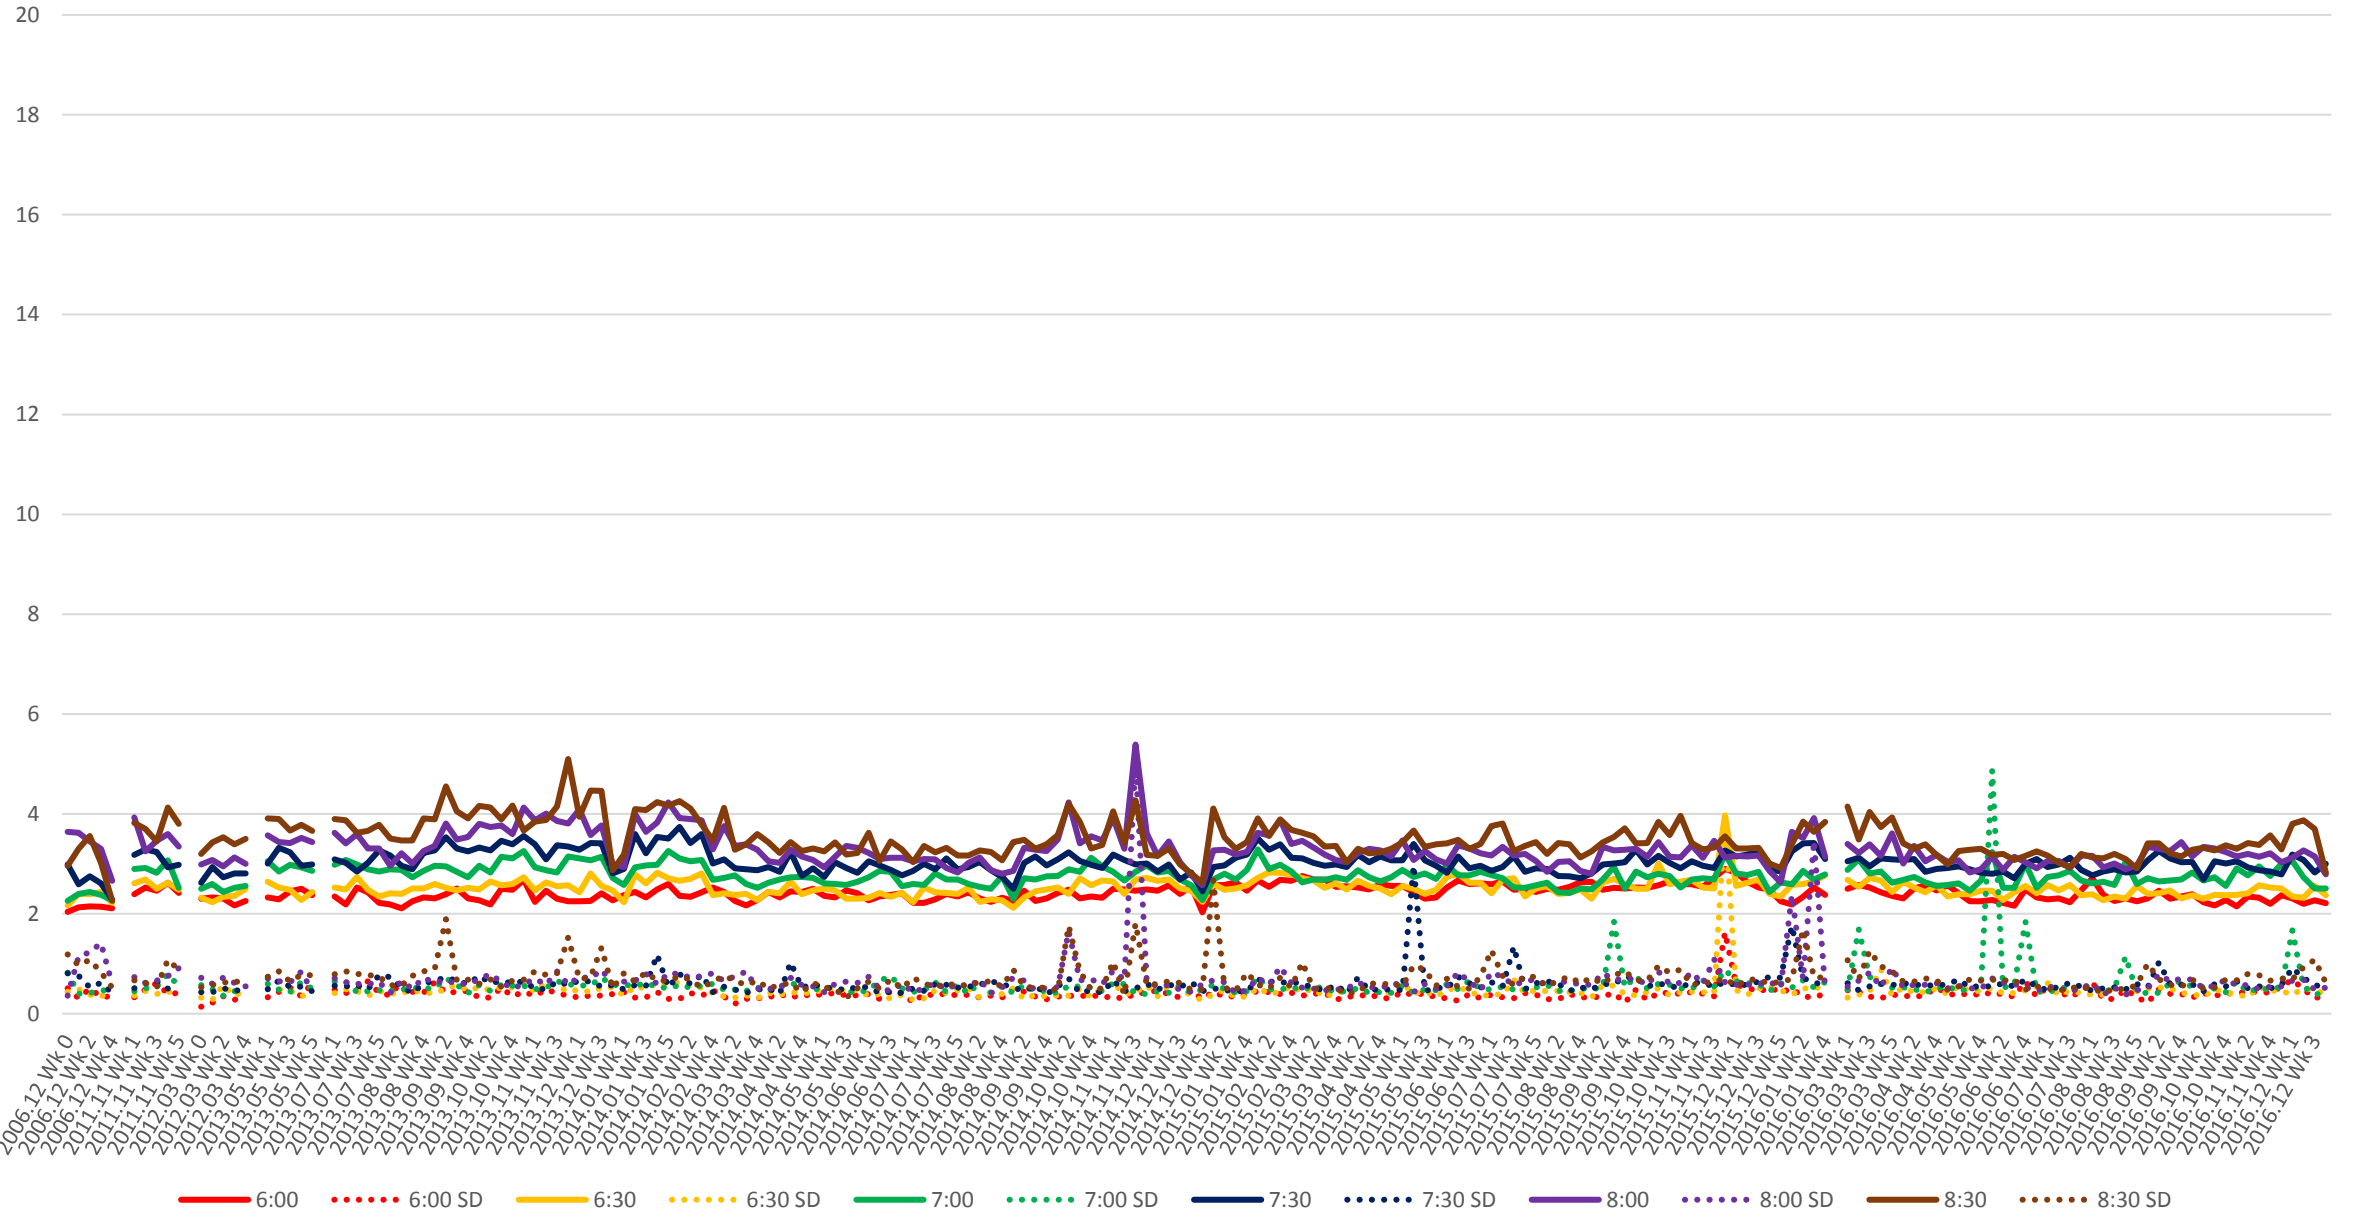

504 King Link Times From Parliament/King To Jarvis Westbound Early Morning

6:00 6:00 SD 6:30 6:30 SD 7:00 7:00 SD 7:30 7:30 SD 8:00 8:00 SD 8:30 8:30 SD

504 King Link Times From Parliament/King To Jarvis Westbound Early Afternoon

504 King Link Times From Parliament/King To Jarvis Westbound Late Afternoon

504 King Link Times From Parliament/King To Jarvis Westbound Early Evening

504 King Link Times From Parliament/King To Jarvis Westbound Late Evening