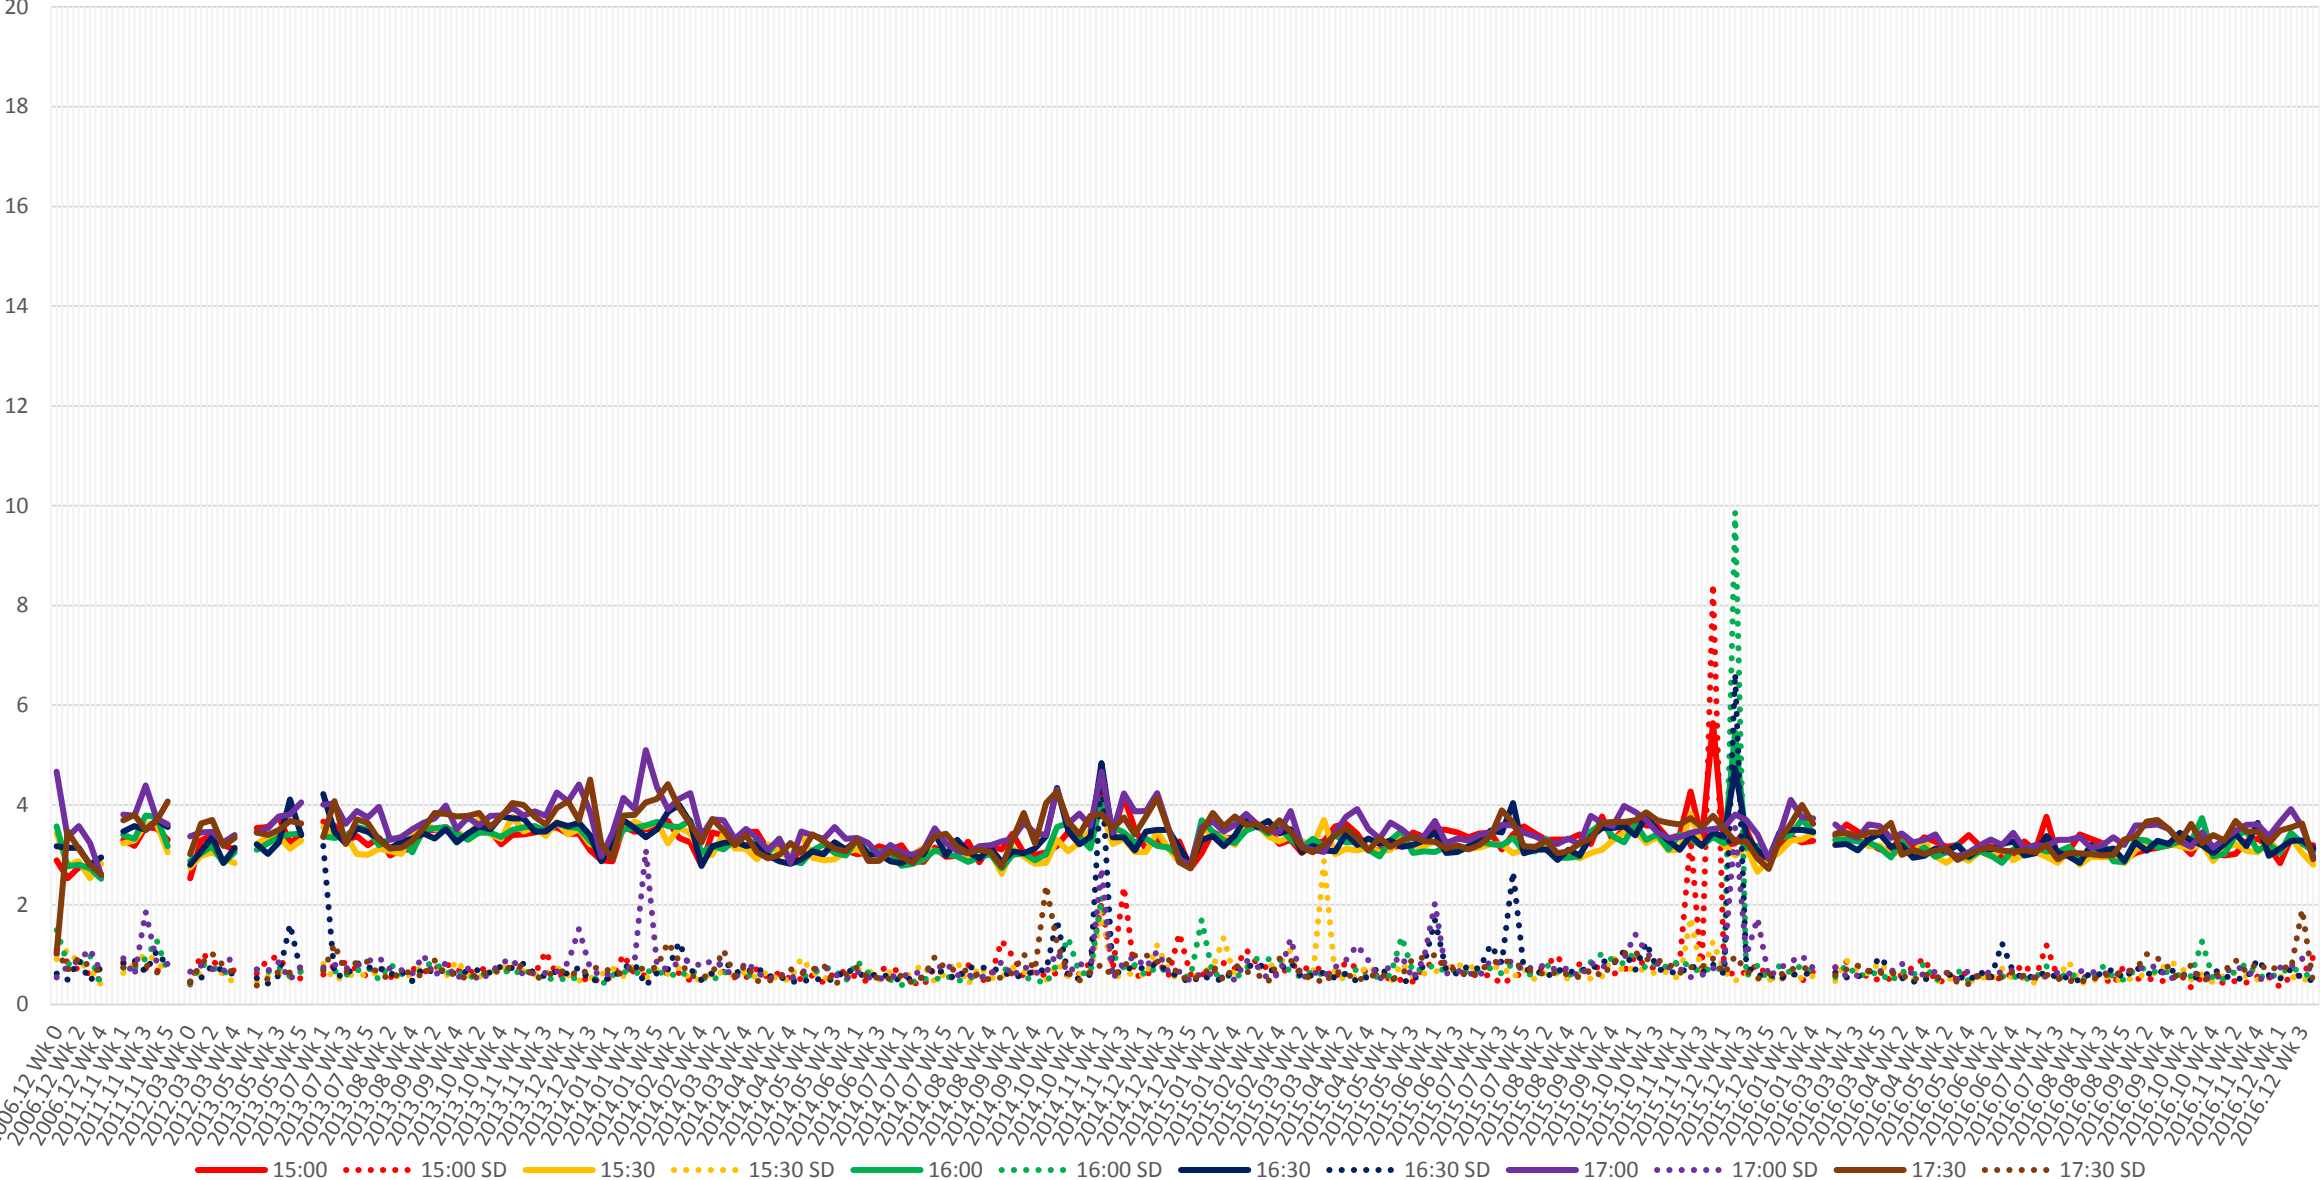

504 King Link Times From Parliament/King To Jarvis Westbound Early Morning

6:00 6:00 SD 6:30 6:30 SD 7:00 7:00 SD 7:30 7:30 SD 8:00 8:00 SD 8:30 8:30 SD

504 King Link Times From Parliament/King To Jarvis Westbound Early Afternoon

504 King Link Times From Parliament/King To Jarvis Westbound Late Afternoon

504 King Link Times From Parliament/King To Jarvis Westbound Early Evening

504 King Link Times From Parliament/King To Jarvis Westbound Late Evening