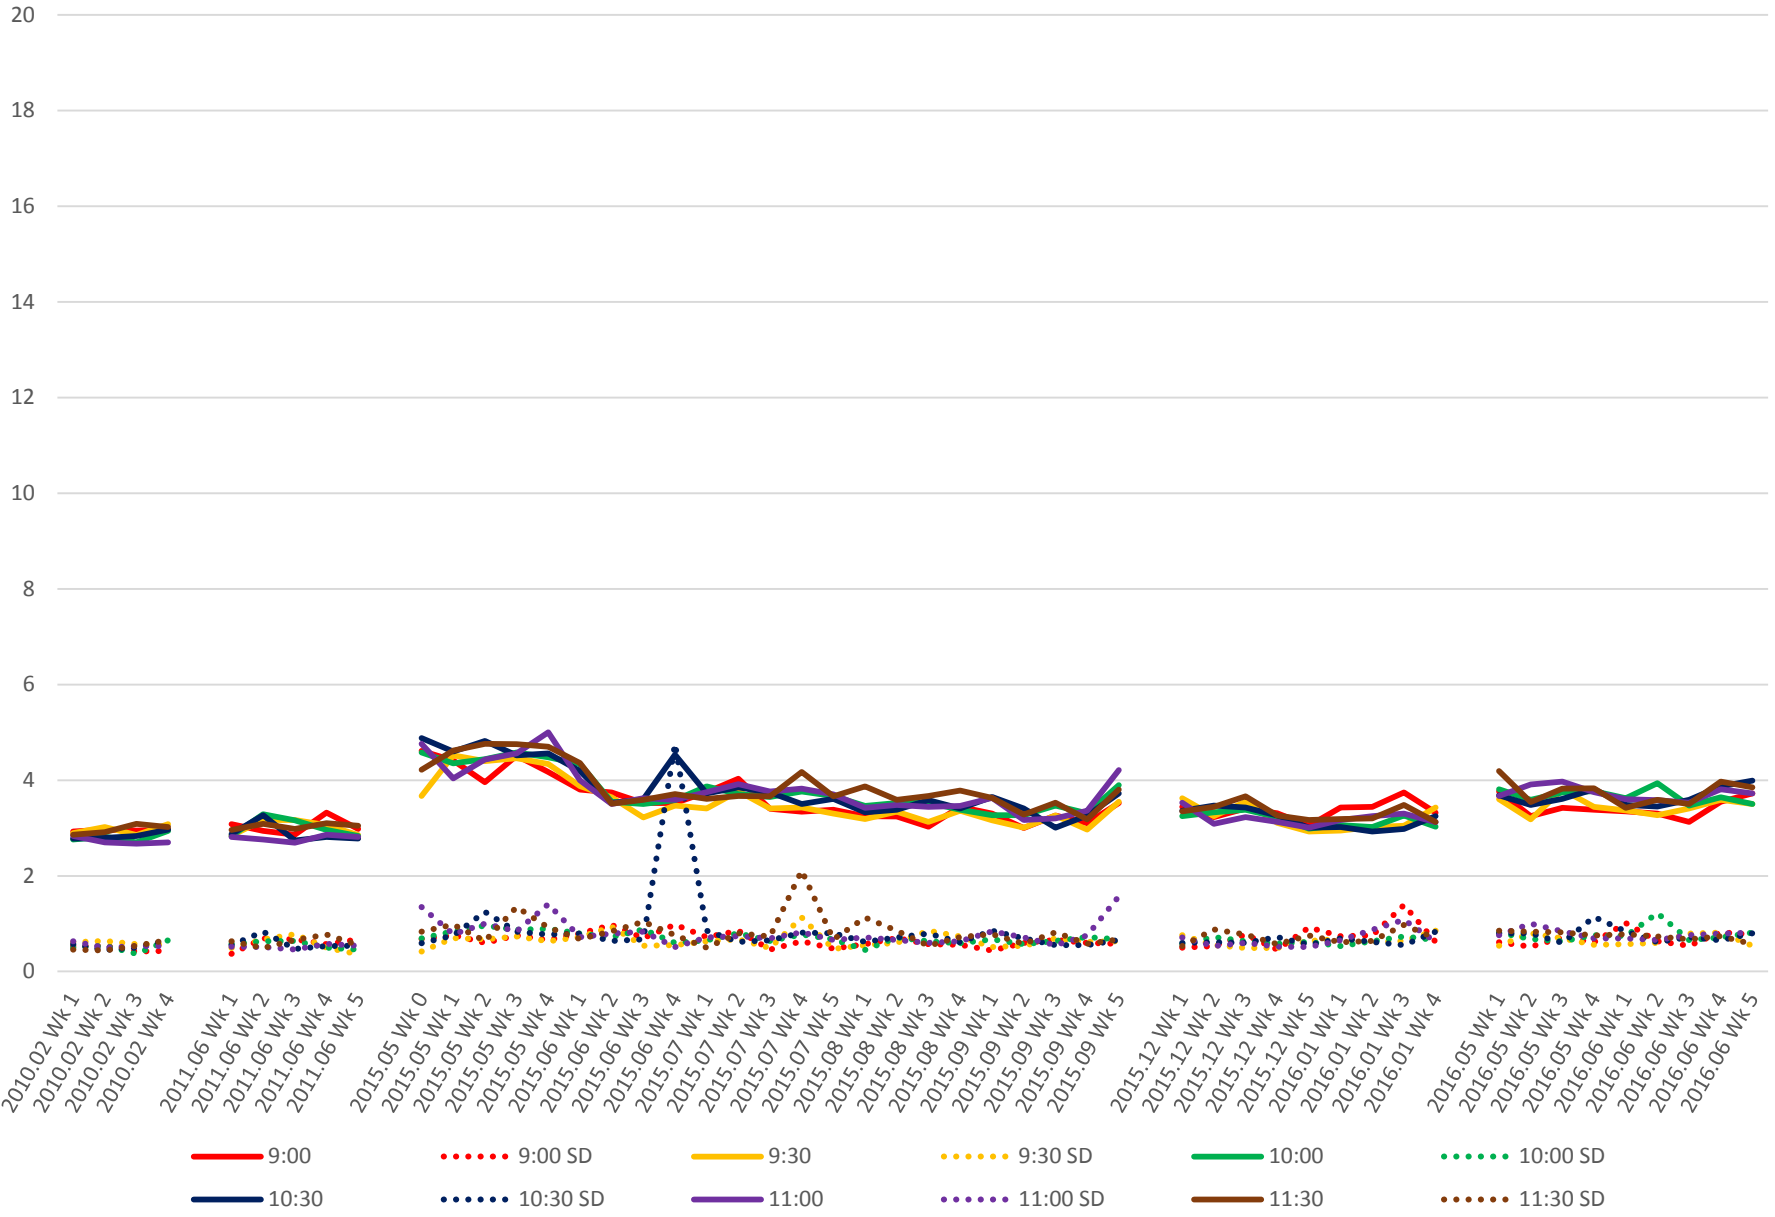

519 Queens Quay West Times From York To E of Queens Quay Loop Westbound Early Morning

519 Queens Quay West Times From York To E of Queens Quay Loop Westbound Late Morning

519 Queens Quay West Times From York To E of Queens Quay Loop Westbound Early Afternoon

519 Queens Quay West Times From York To E of Queens Quay Loop Westbound Late Afternoon

519 Queens Quay West Times From York To E of Queens Quay Loop Westbound Early Evening

519 Queens Quay West Times From York To E of Queens Quay Loop Westbound Late Evening