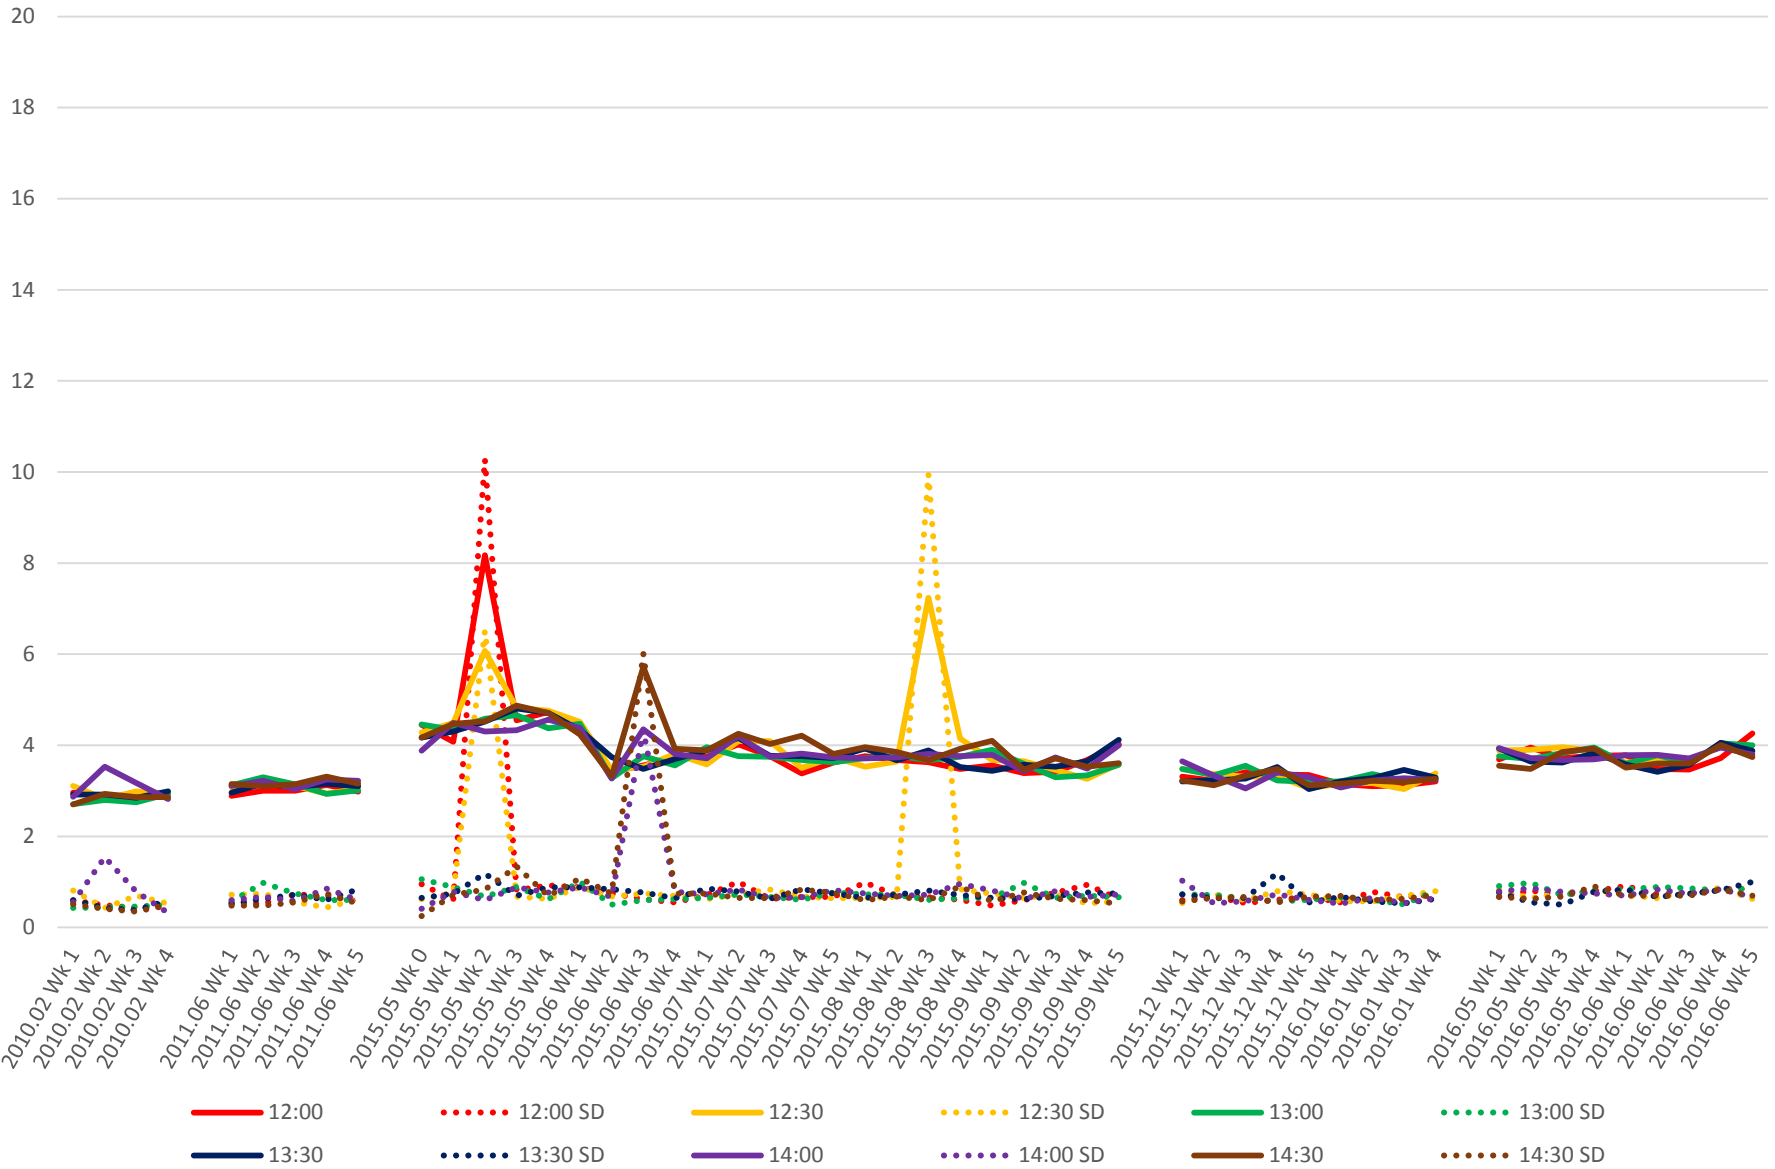

519 Queens Quay West Times From York To E of Queens Quay Loop Westbound Early Morning

519 Queens Quay West Times From York To E of Queens Quay Loop Westbound Late Morning

519 Queens Quay West Times From York To E of Queens Quay Loop Westbound Early Afternoon

519 Queens Quay West Times From York To E of Queens Quay Loop Westbound Late Afternoon

519 Queens Quay West Times From York To E of Queens Quay Loop Westbound Early Evening

519 Queens Quay West Times From York To E of Queens Quay Loop Westbound Late Evening