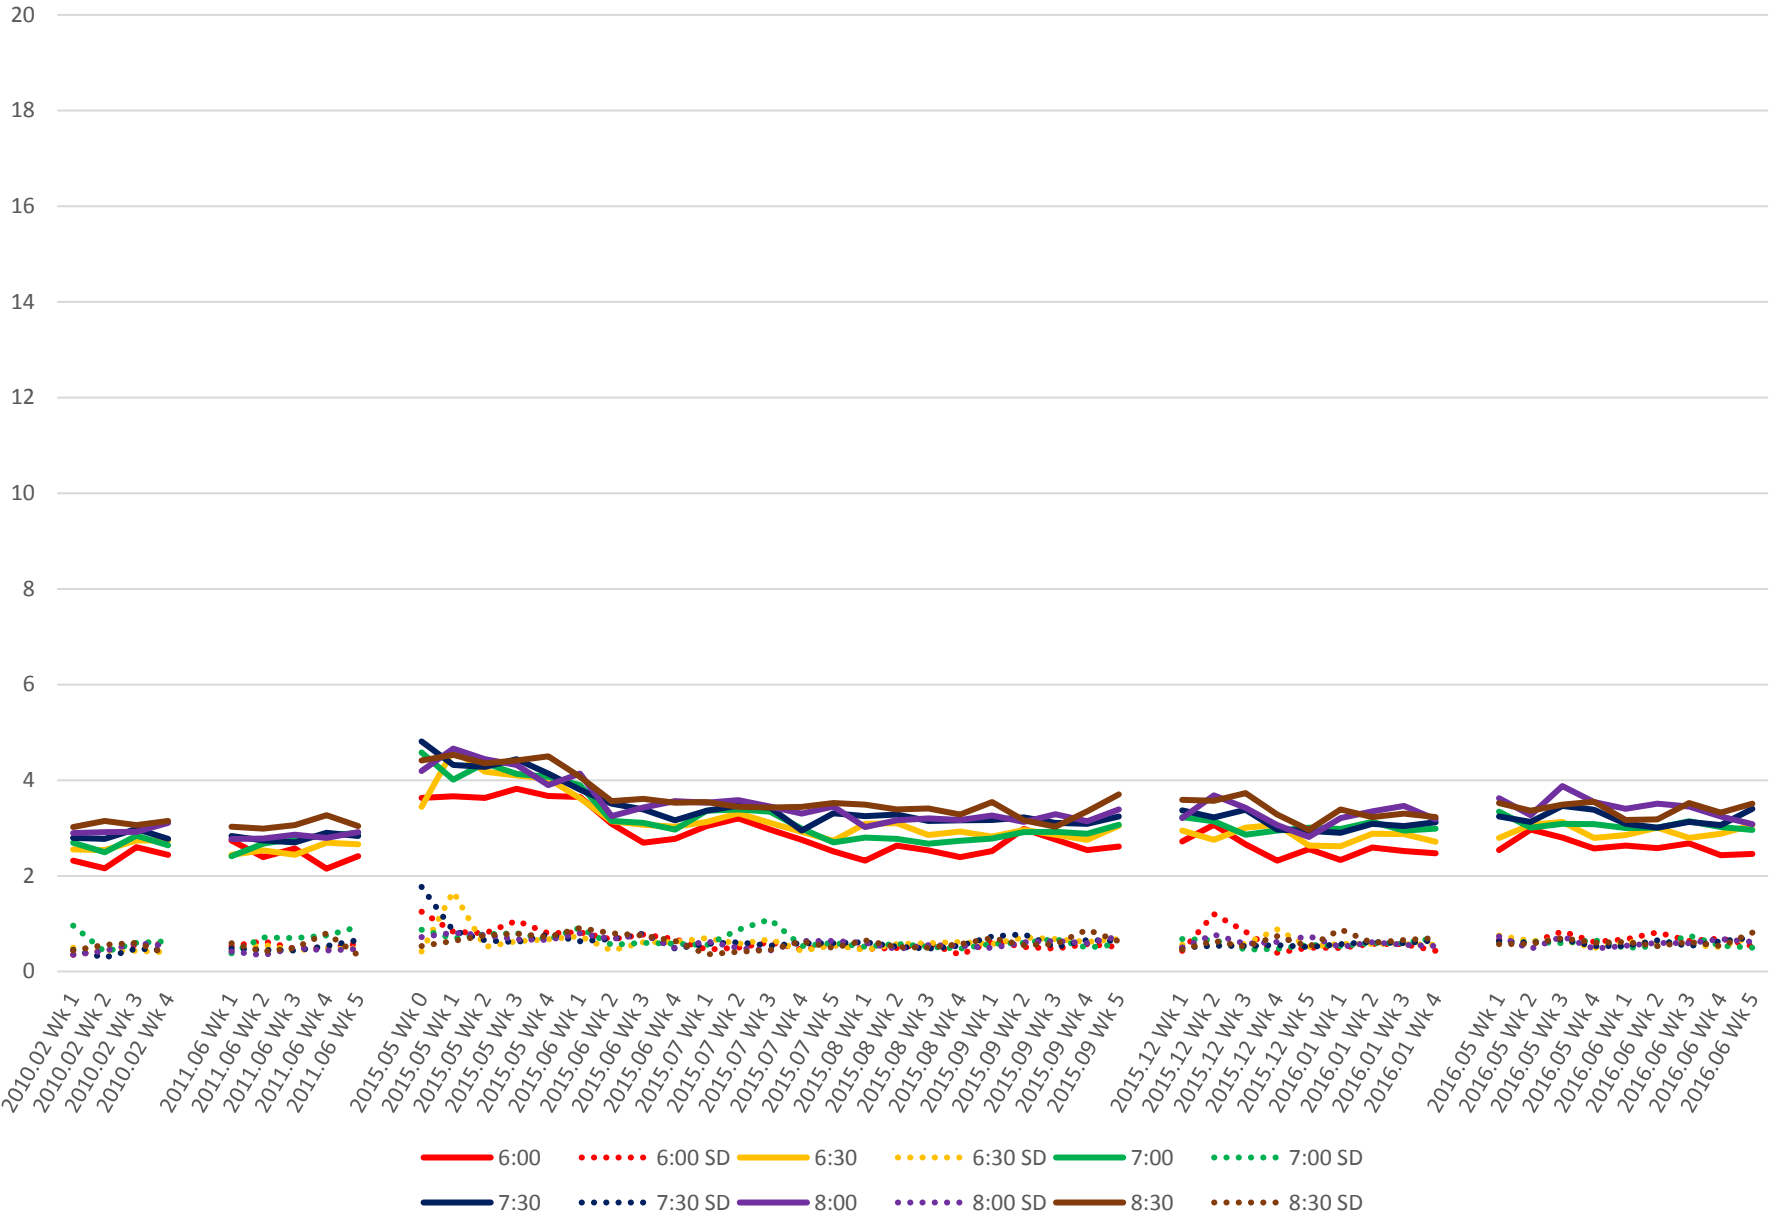

519 Queens Quay West Times From York To E of Queens Quay Loop Westbound Early Morning

519 Queens Quay West Times From York To E of Queens Quay Loop Westbound Late Morning

519 Queens Quay West Times From York To E of Queens Quay Loop Westbound Early Afternoon

519 Queens Quay West Times From York To E of Queens Quay Loop Westbound Late Afternoon

519 Queens Quay West Times From York To E of Queens Quay Loop Westbound Early Evening

519 Queens Quay West Times From York To E of Queens Quay Loop Westbound Late Evening