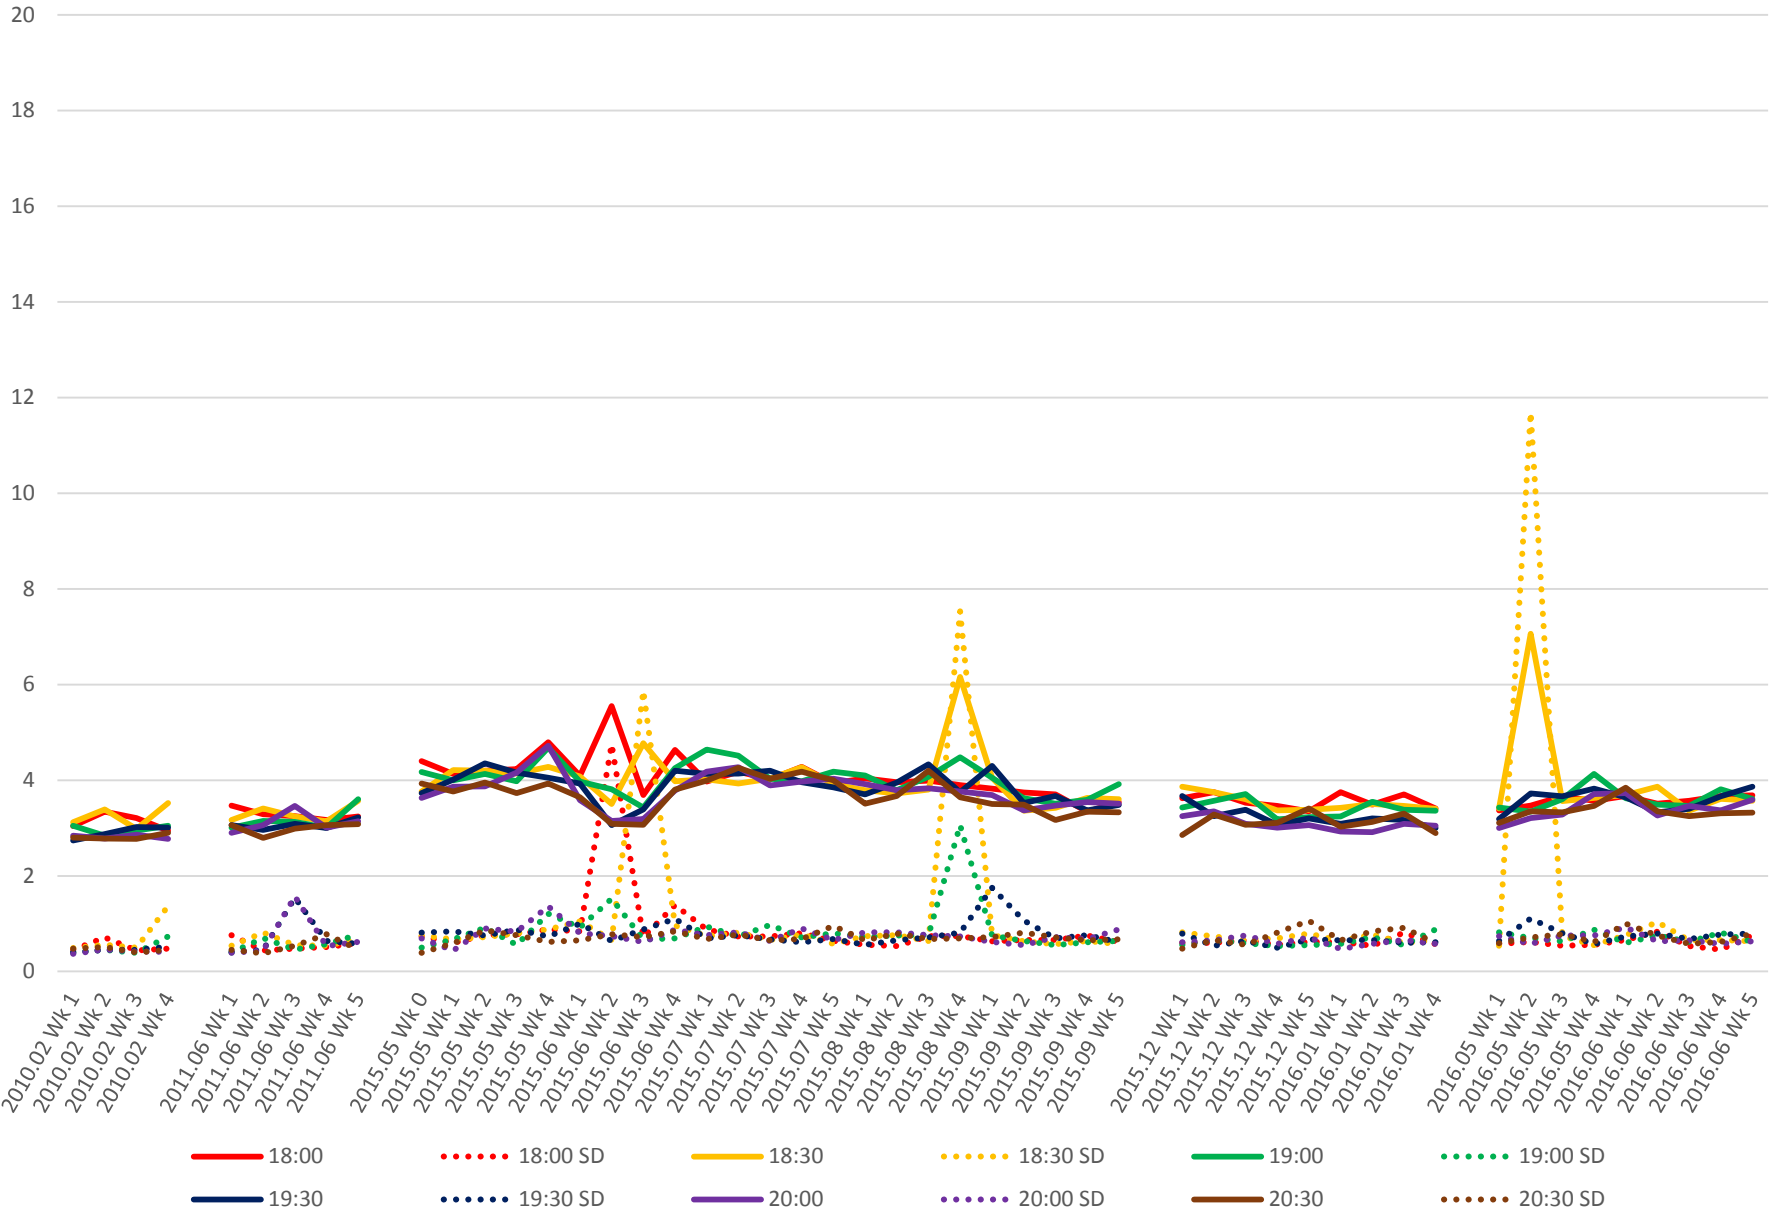

519 Queens Quay West Times From York To E of Queens Quay Loop Westbound Early Morning

519 Queens Quay West Times From York To E of Queens Quay Loop Westbound Late Morning

519 Queens Quay West Times From York To E of Queens Quay Loop Westbound Early Afternoon

519 Queens Quay West Times From York To E of Queens Quay Loop Westbound Late Afternoon

519 Queens Quay West Times From York To E of Queens Quay Loop Westbound Early Evening

519 Queens Quay West Times From York To E of Queens Quay Loop Westbound Late Evening