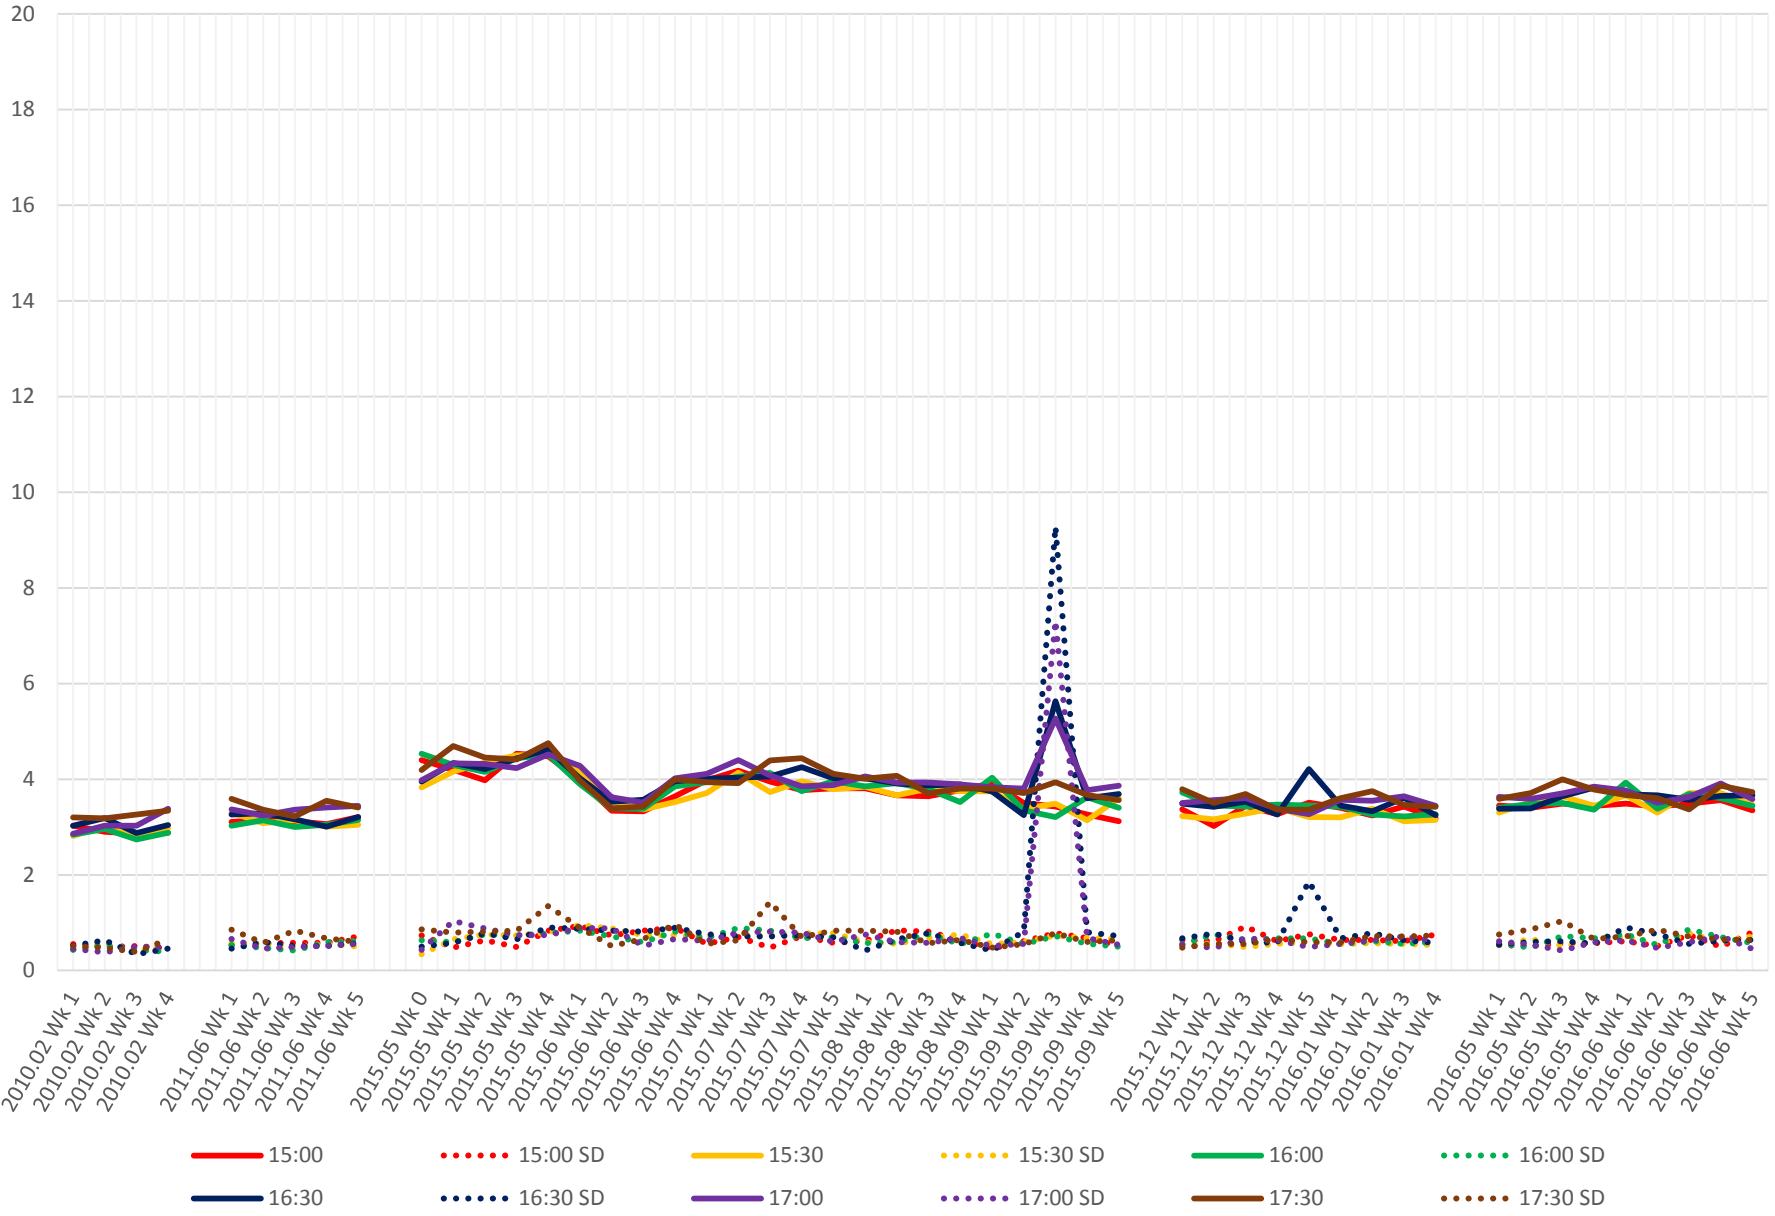

519 Queens Quay West Times From York To E of Queens Quay Loop Westbound Early Morning

519 Queens Quay West Times From York To E of Queens Quay Loop Westbound Late Morning

519 Queens Quay West Times From York To E of Queens Quay Loop Westbound Early Afternoon

519 Queens Quay West Times From York To E of Queens Quay Loop Westbound Late Afternoon

519 Queens Quay West Times From York To E of Queens Quay Loop Westbound Early Evening

519 Queens Quay West Times From York To E of Queens Quay Loop Westbound Late Evening