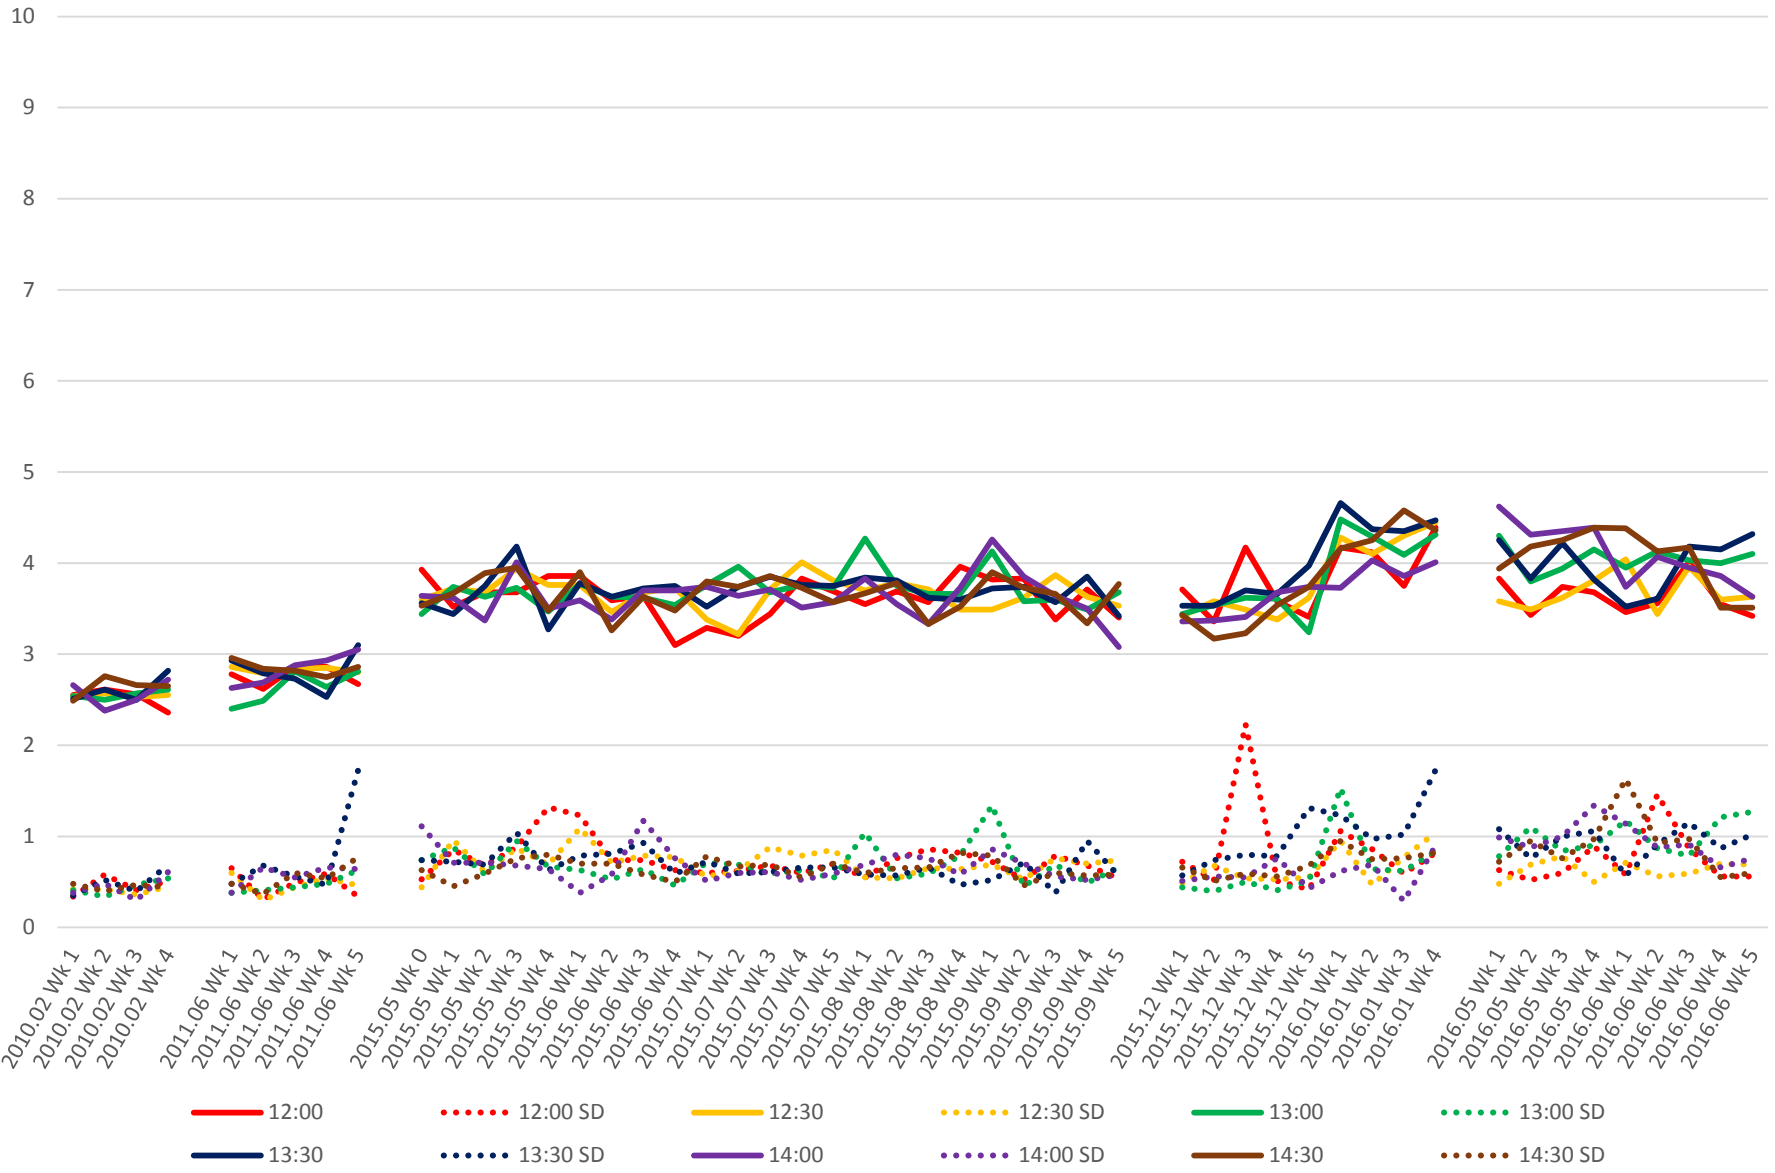

# 519 Queens Quay West Link Times From W of Spadina To S of Bathurst/Fleet Westbound Early Morning

# 519 Queens Quay West Link Times From W of Spadina To S of Bathurst/Fleet Westbound Late Morning

# 519 Queens Quay West Link Times From W of Spadina To S of Bathurst/Fleet Westbound Early Afternoon

# 519 Queens Quay West Link Times From W of Spadina To S of Bathurst/Fleet Westbound Late Afternoon