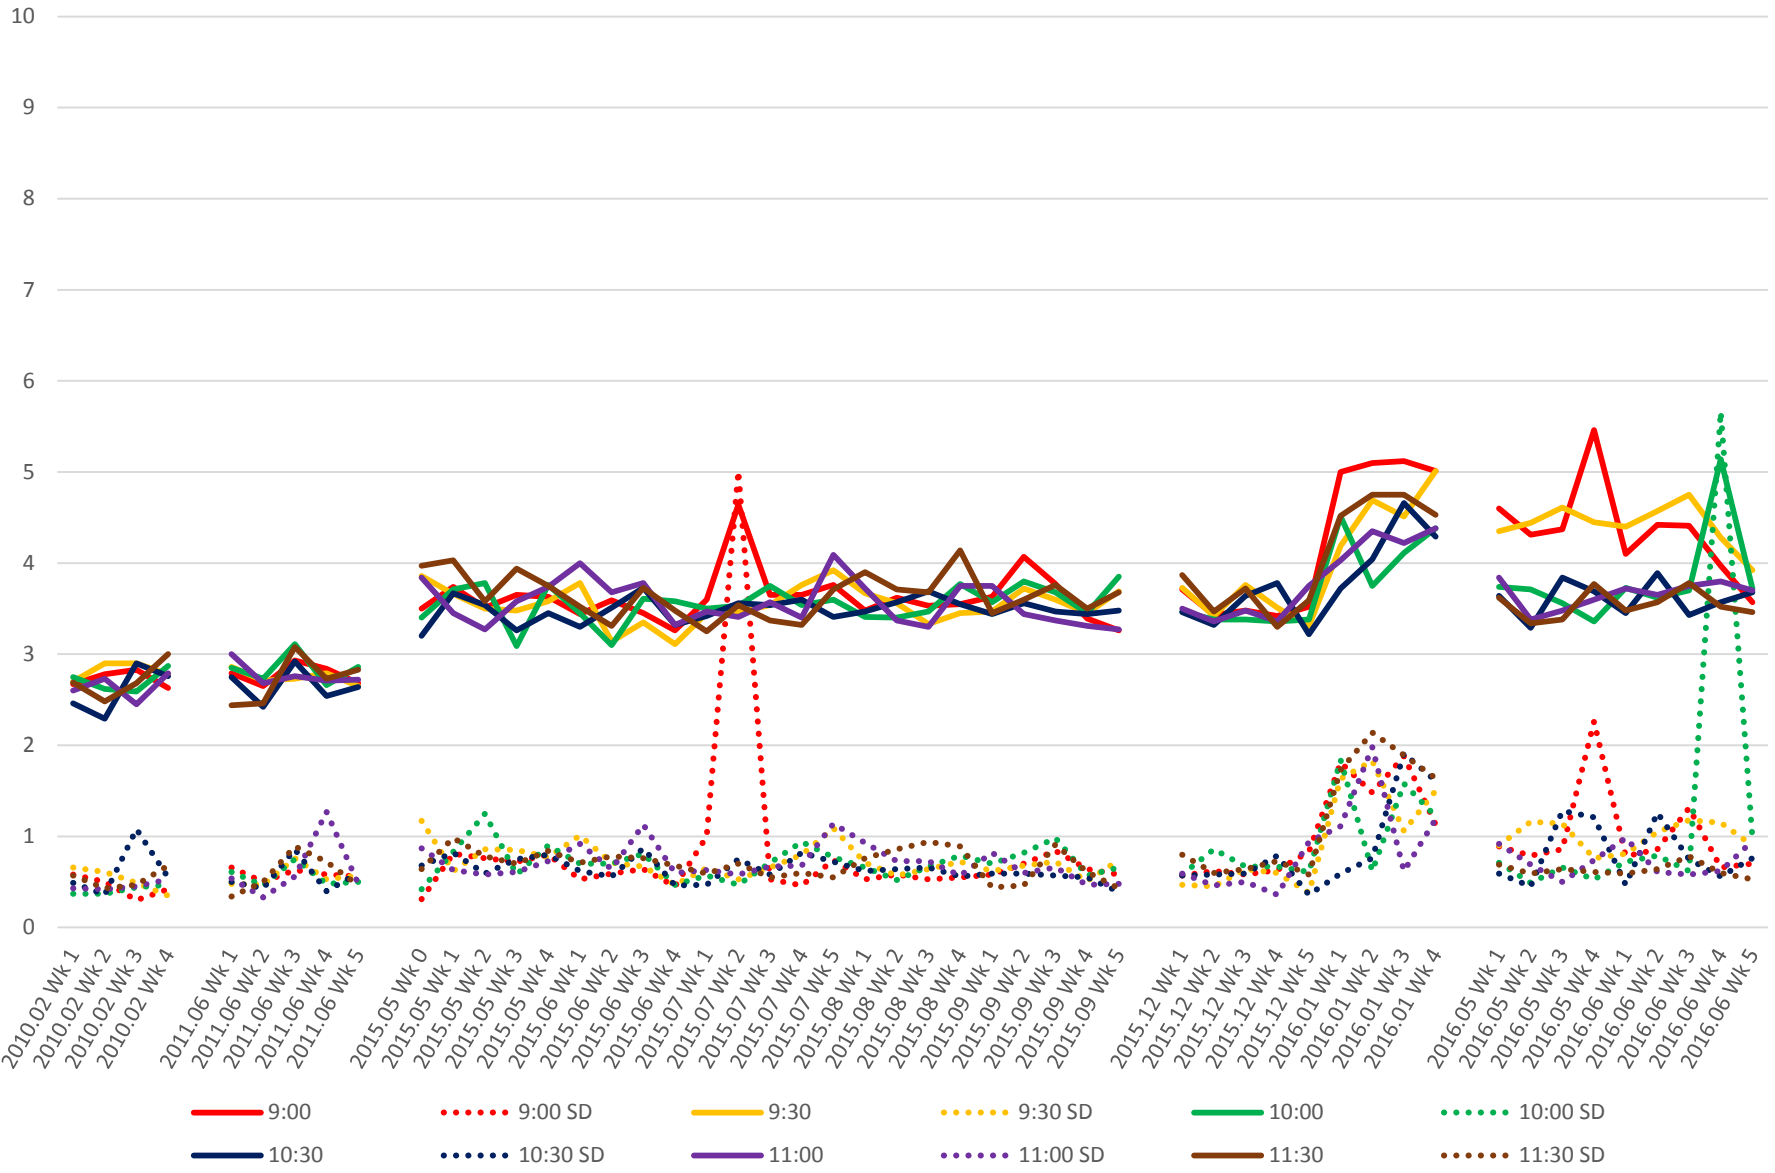

# 519 Queens Quay West Link Times From W of Spadina To S of Bathurst/Fleet Westbound Early Morning

# 519 Queens Quay West Link Times From W of Spadina To S of Bathurst/Fleet Westbound Late Morning

# 519 Queens Quay West Link Times From W of Spadina To S of Bathurst/Fleet Westbound Early Afternoon

# 519 Queens Quay West Link Times From W of Spadina To S of Bathurst/Fleet Westbound Late Afternoon