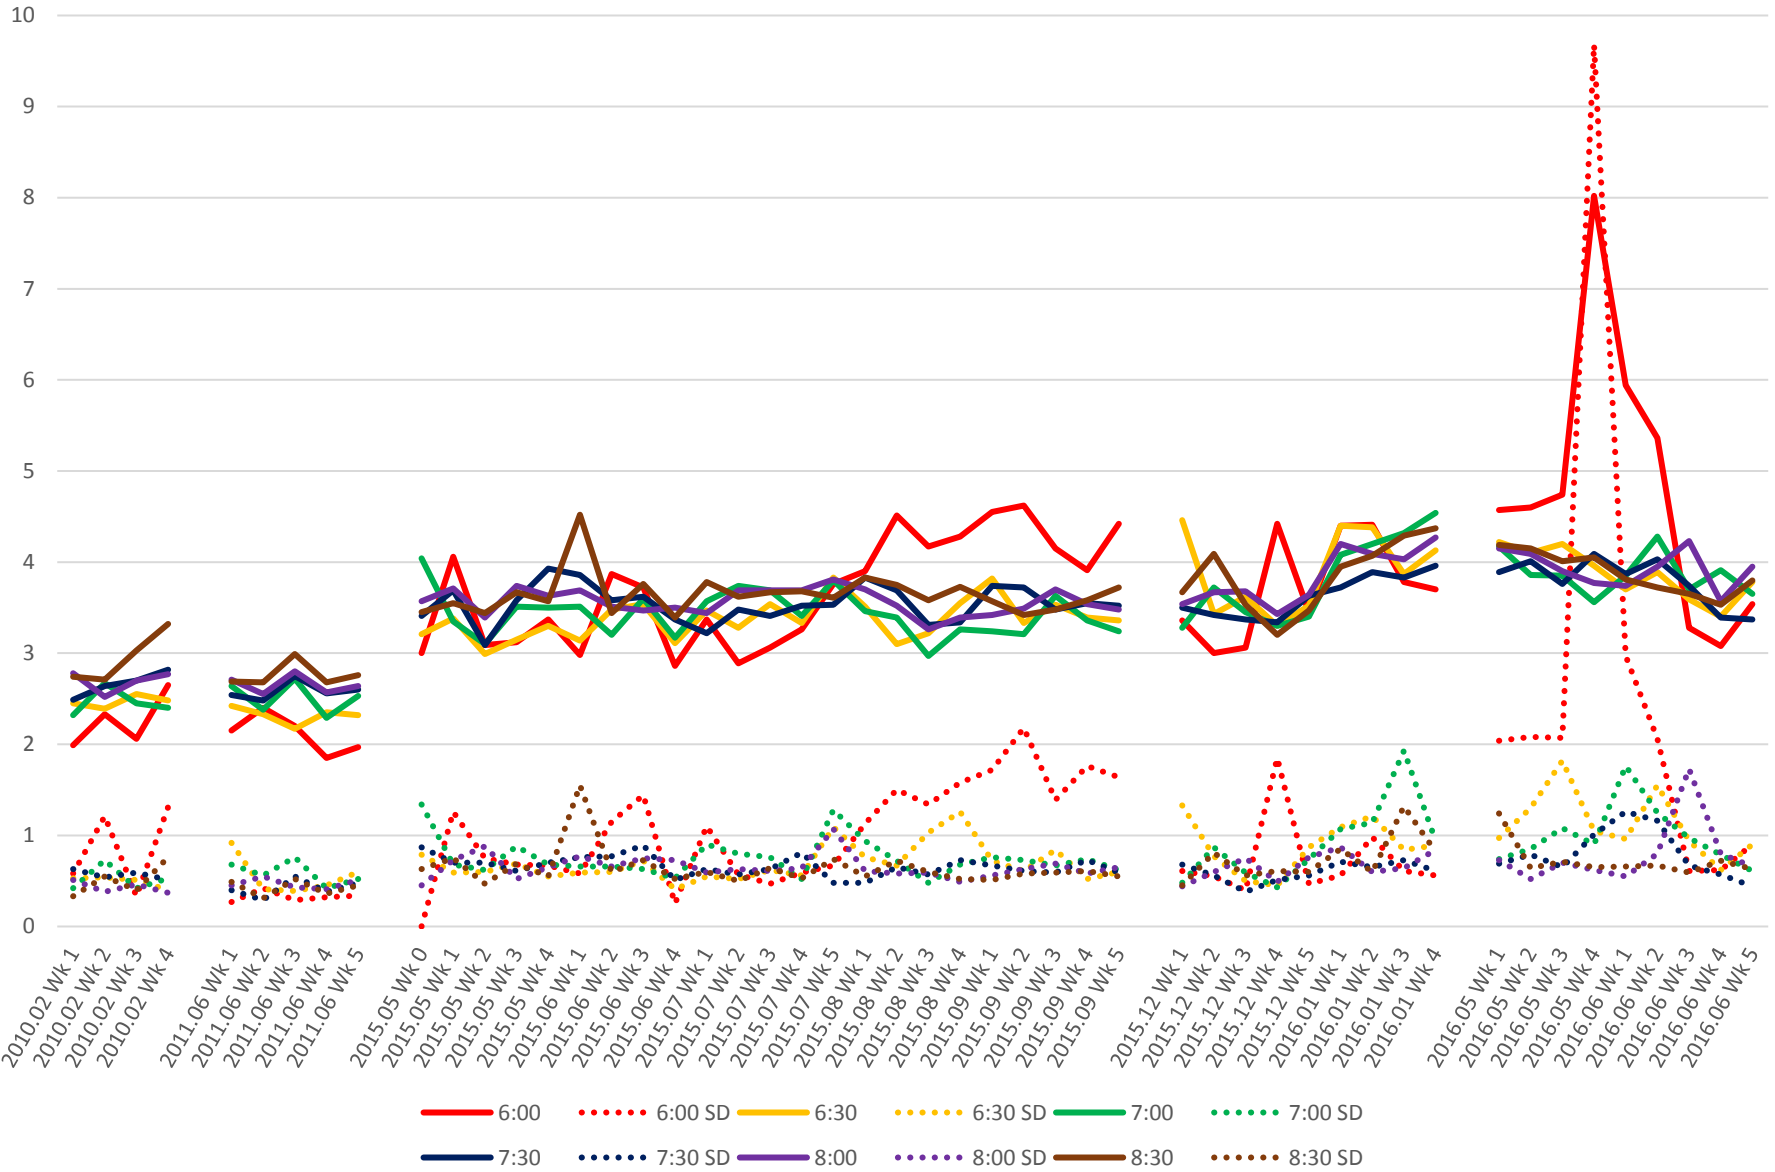

# 519 Queens Quay West Link Times From W of Spadina To S of Bathurst/Fleet Westbound Early Morning

# 519 Queens Quay West Link Times From W of Spadina To S of Bathurst/Fleet Westbound Late Morning

# 519 Queens Quay West Link Times From W of Spadina To S of Bathurst/Fleet Westbound Early Afternoon

# 519 Queens Quay West Link Times From W of Spadina To S of Bathurst/Fleet Westbound Late Afternoon