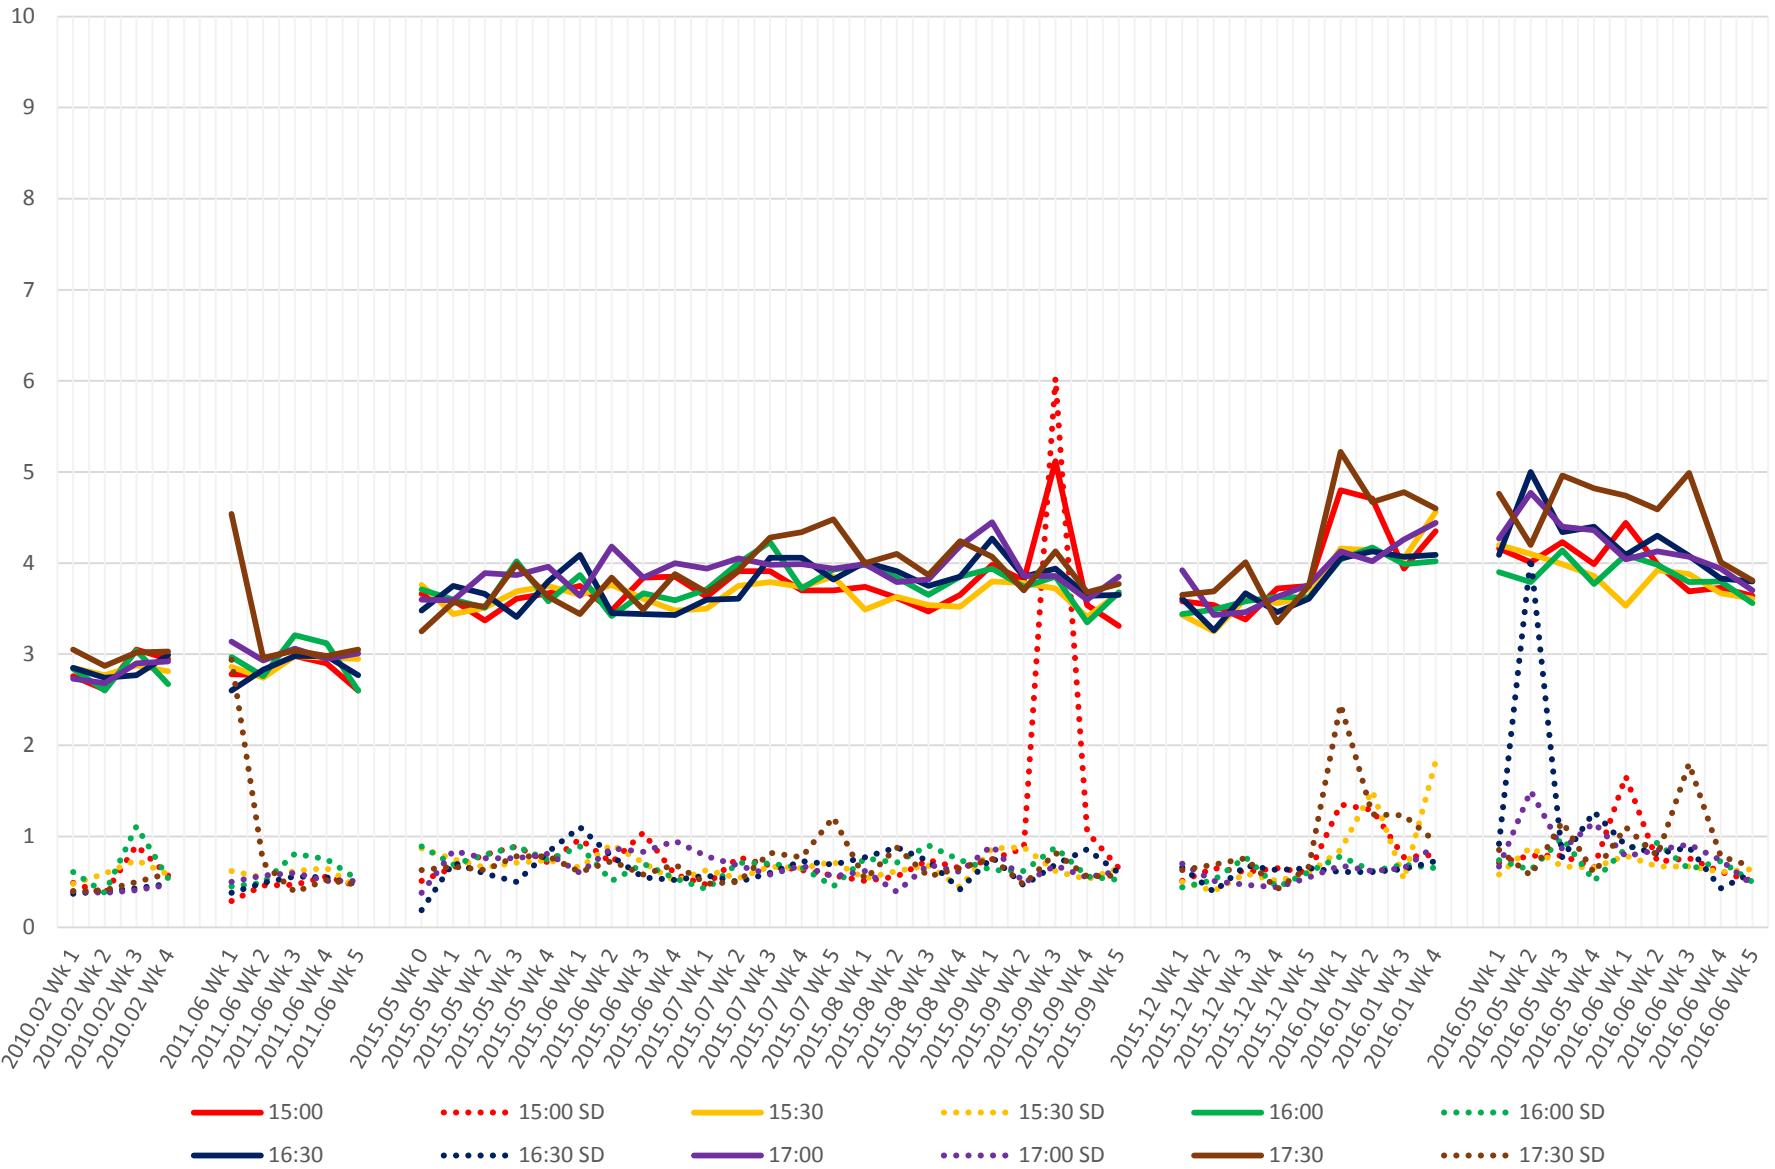

# 519 Queens Quay West Link Times From W of Spadina To S of Bathurst/Fleet Westbound Early Morning

# 519 Queens Quay West Link Times From W of Spadina To S of Bathurst/Fleet Westbound Late Morning

# 519 Queens Quay West Link Times From W of Spadina To S of Bathurst/Fleet Westbound Early Afternoon

# 519 Queens Quay West Link Times From W of Spadina To S of Bathurst/Fleet Westbound Late Afternoon