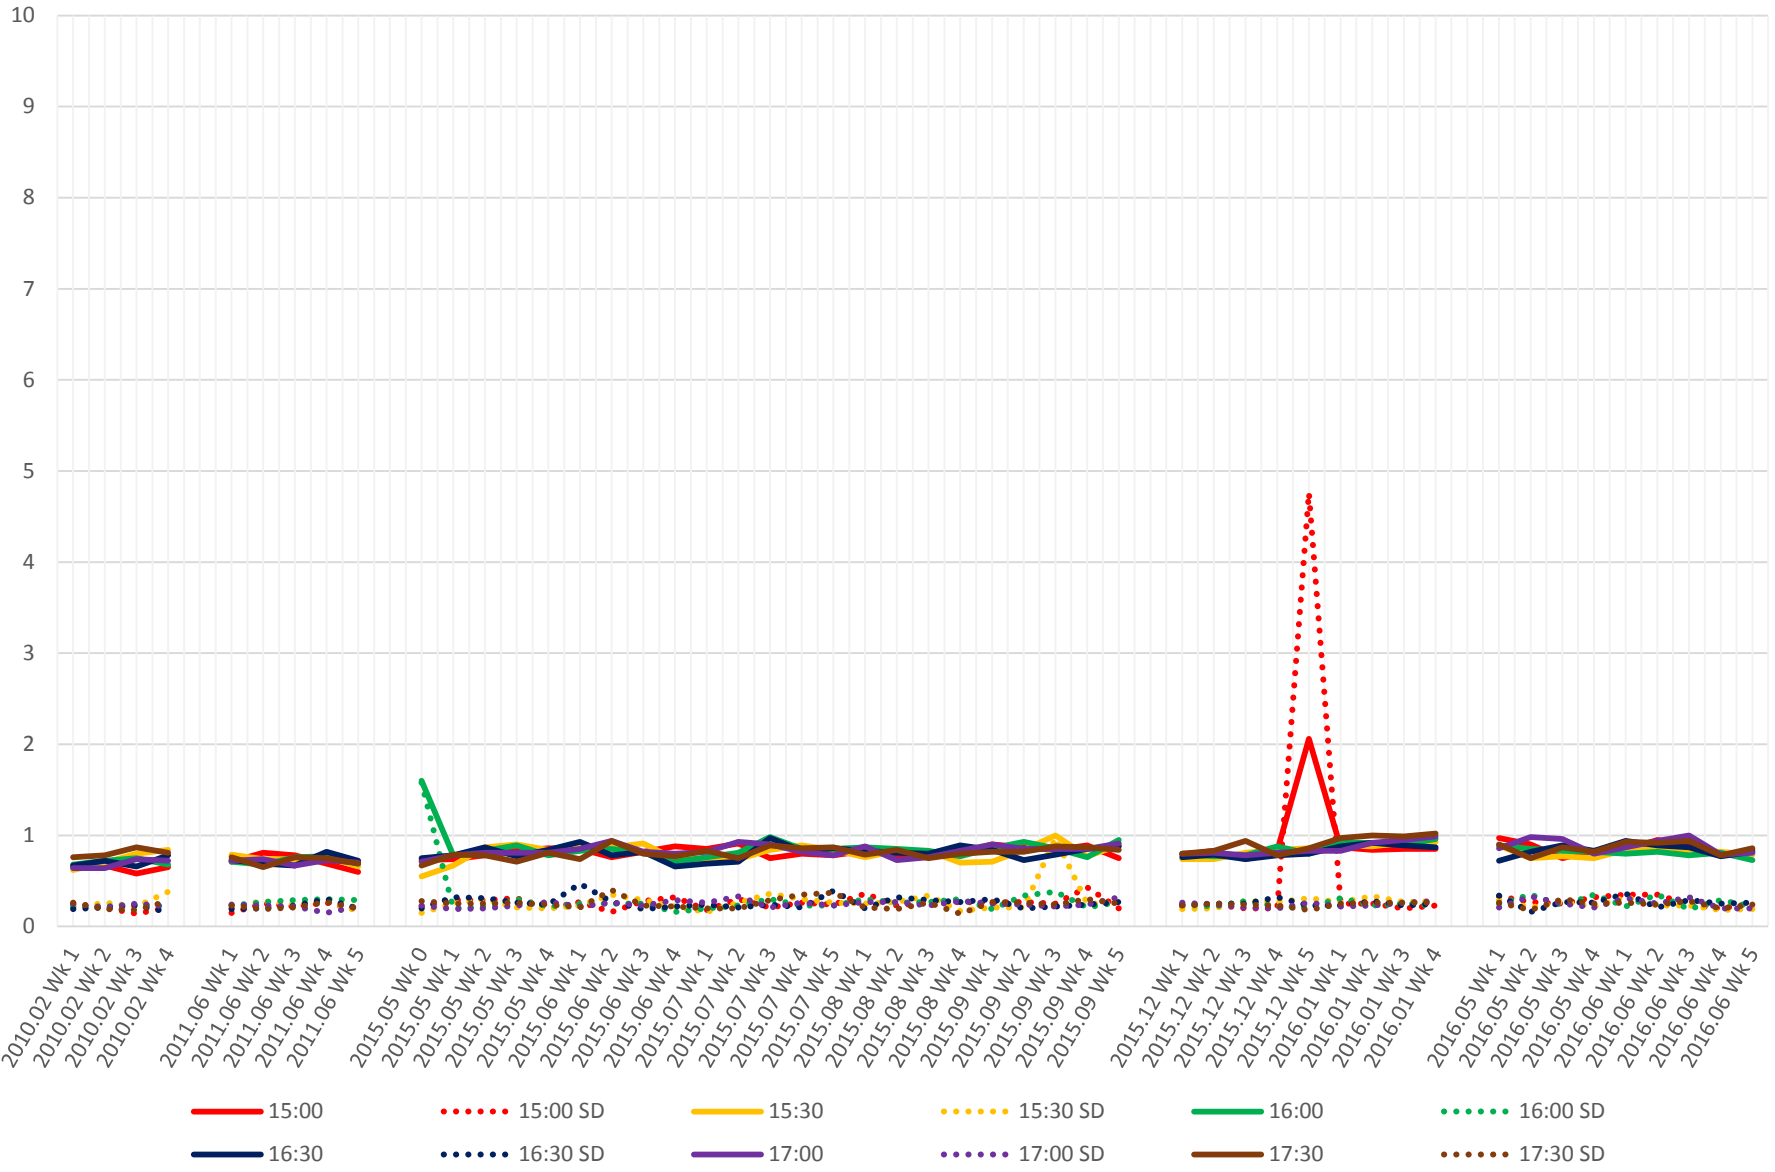

## 519 Queens Quay West Link Times From S of Bathurst/Fleet To W of Bathurst Westbound Early Morning

## 519 Queens Quay West Link Times From S of Bathurst/Fleet To W of Bathurst Westbound Late Morning

## 519 Queens Quay West Link Times From S of Bathurst/Fleet To W of Bathurst Westbound Late Afternoon

## 519 Queens Quay West Link Times From S of Bathurst/Fleet To W of Bathurst Westbound Early Evening