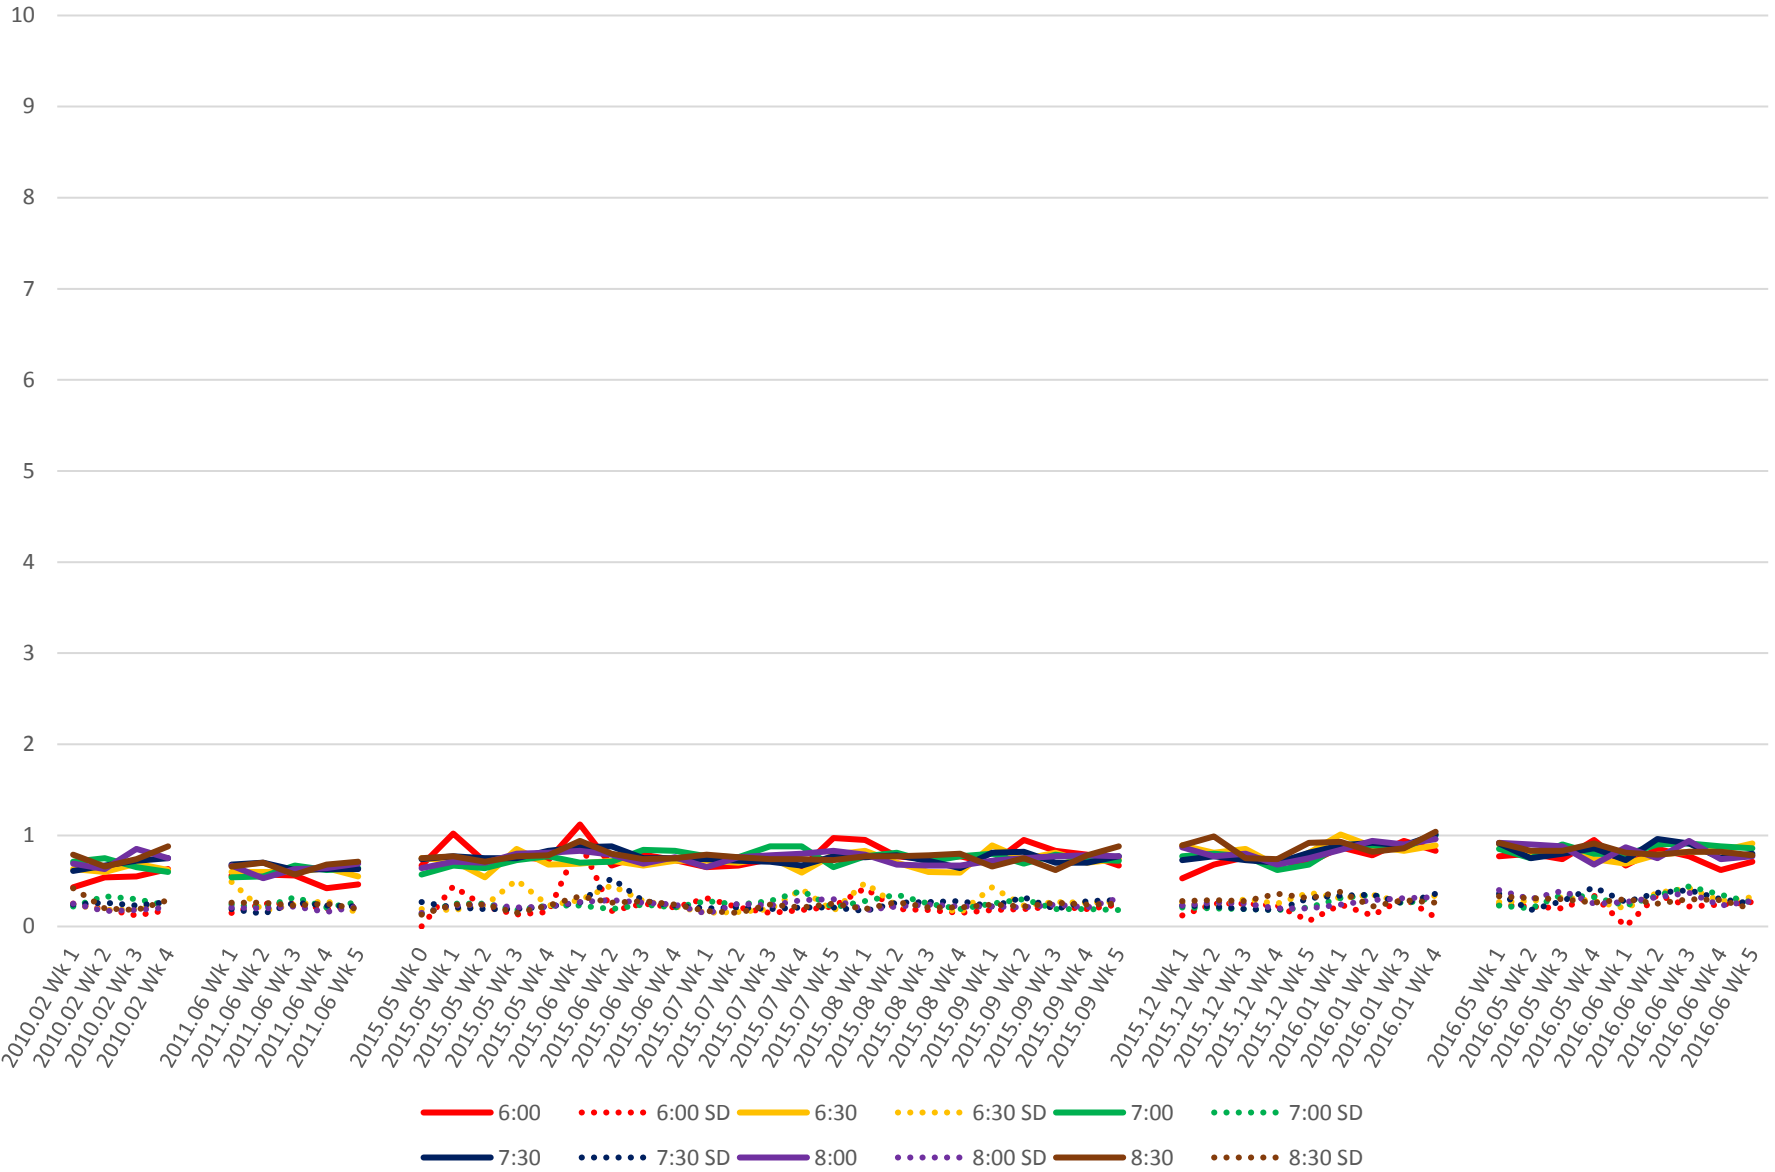

## 519 Queens Quay West Link Times From S of Bathurst/Fleet To W of Bathurst Westbound Early Morning

## 519 Queens Quay West Link Times From S of Bathurst/Fleet To W of Bathurst Westbound Late Morning

## 519 Queens Quay West Link Times From S of Bathurst/Fleet To W of Bathurst Westbound Late Afternoon

## 519 Queens Quay West Link Times From S of Bathurst/Fleet To W of Bathurst Westbound Early Evening