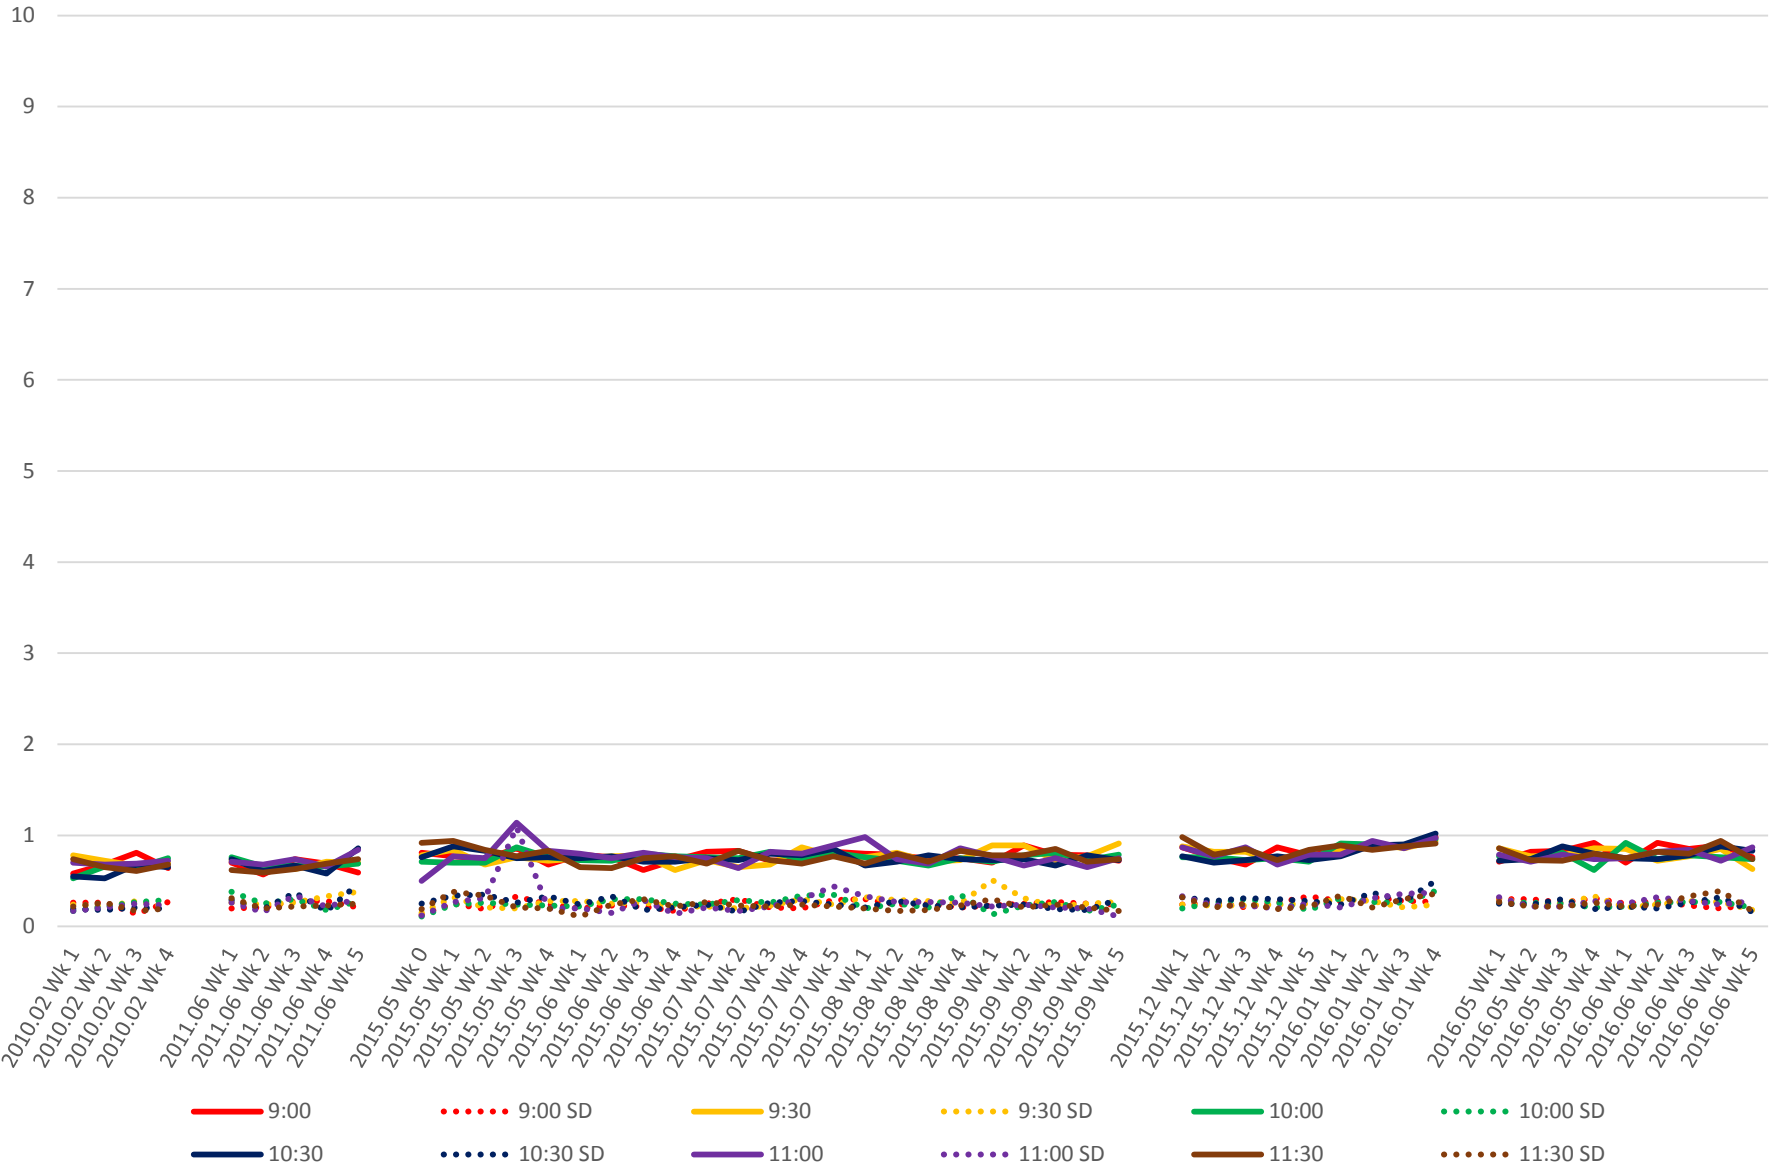

## 519 Queens Quay West Link Times From S of Bathurst/Fleet To W of Bathurst Westbound Early Morning

## 519 Queens Quay West Link Times From S of Bathurst/Fleet To W of Bathurst Westbound Late Morning

## 519 Queens Quay West Link Times From S of Bathurst/Fleet To W of Bathurst Westbound Late Afternoon

## 519 Queens Quay West Link Times From S of Bathurst/Fleet To W of Bathurst Westbound Early Evening