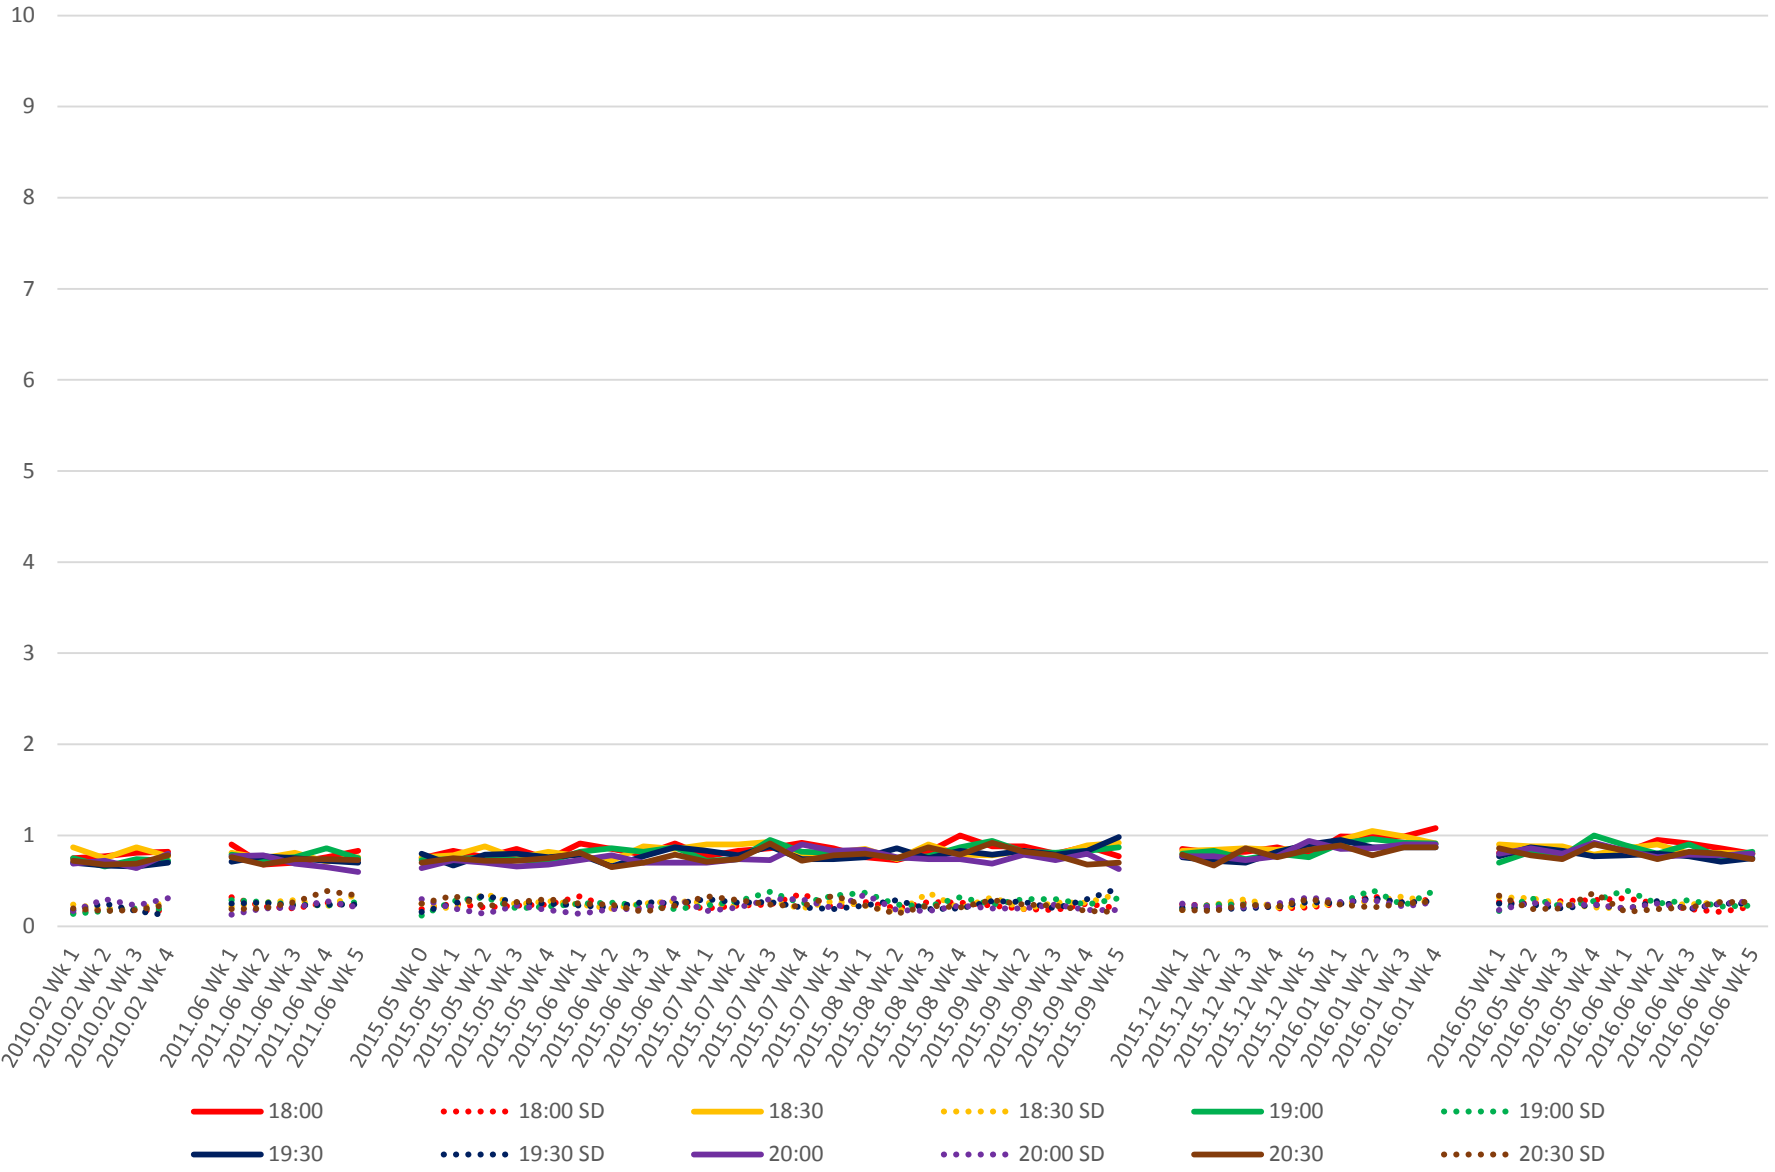

## 519 Queens Quay West Link Times From S of Bathurst/Fleet To W of Bathurst Westbound Early Morning

## 519 Queens Quay West Link Times From S of Bathurst/Fleet To W of Bathurst Westbound Late Morning

## 519 Queens Quay West Link Times From S of Bathurst/Fleet To W of Bathurst Westbound Late Afternoon

## 519 Queens Quay West Link Times From S of Bathurst/Fleet To W of Bathurst Westbound Early Evening