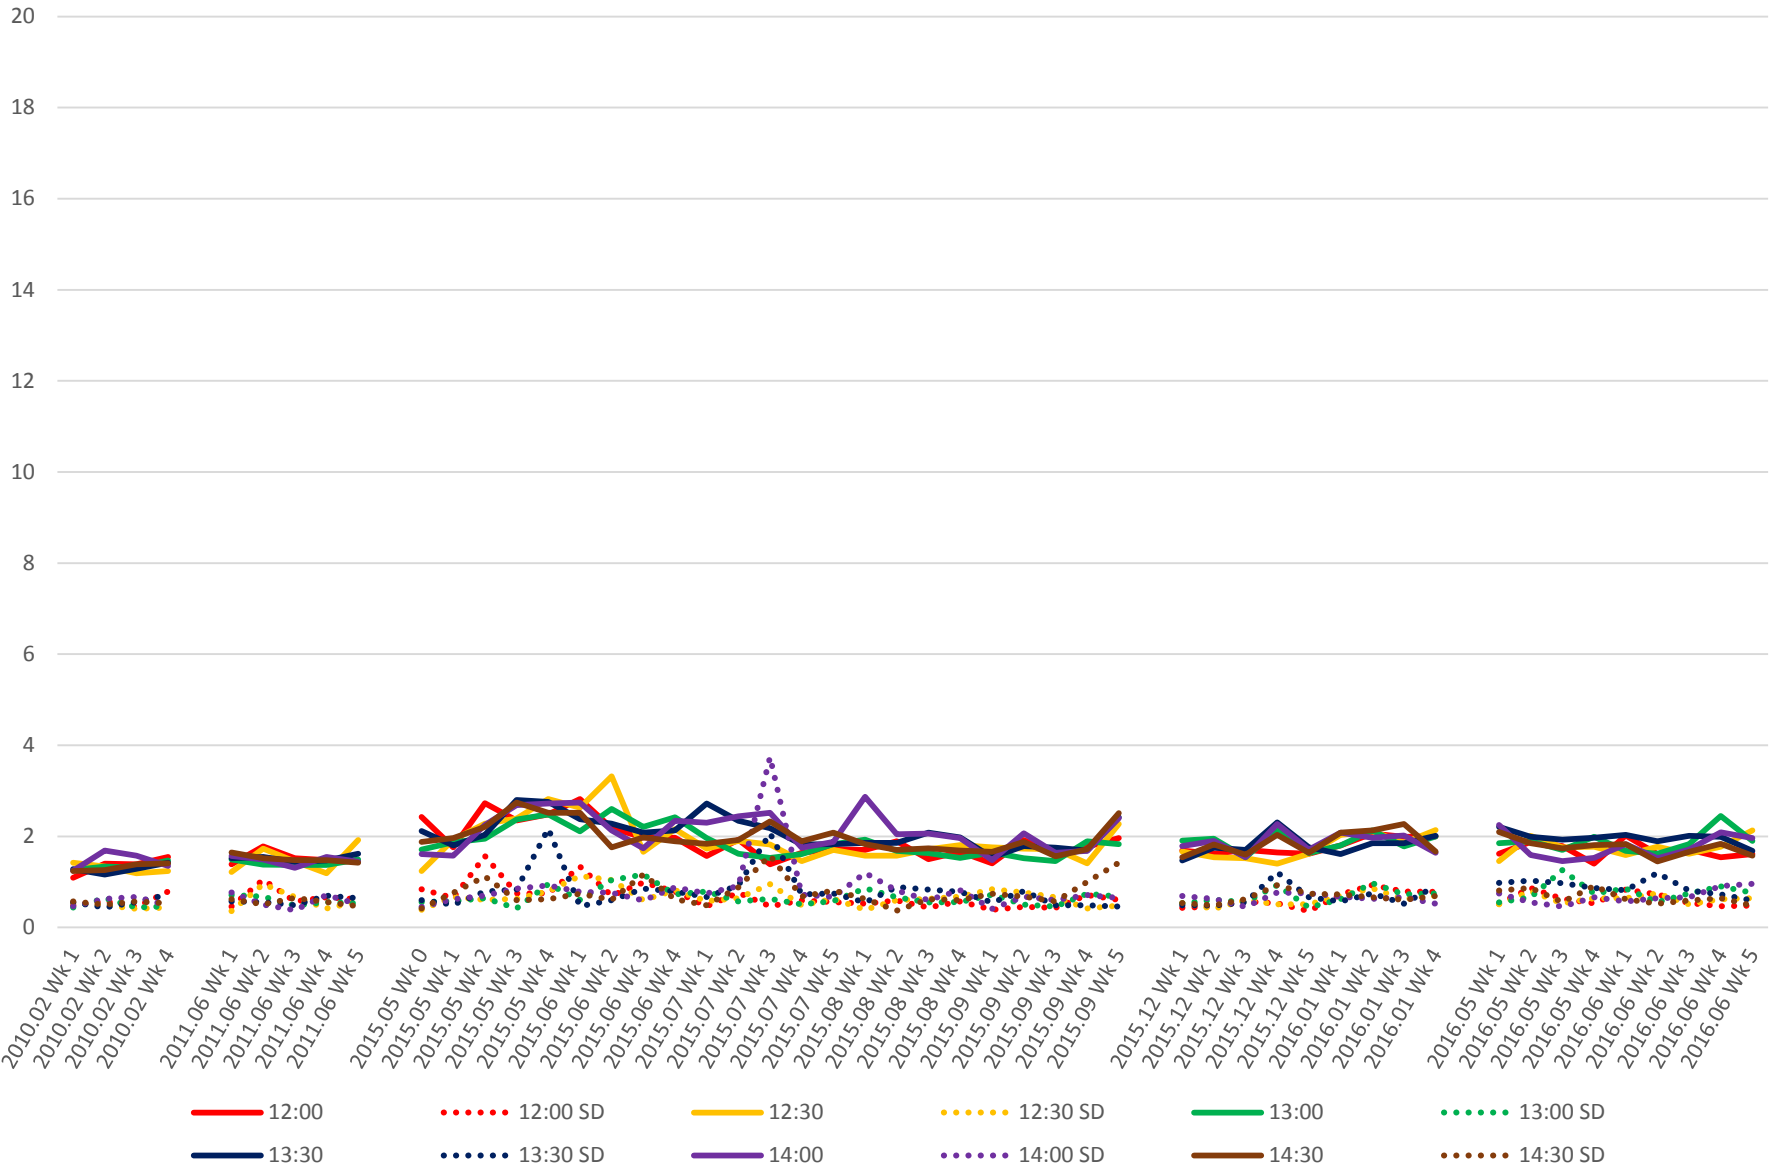

519 Queens Quay West Link Times From E of Queens Quay Loop To W of Spadina Westbound Early Morning

519 Queens Quay West Link Times From E of Queens Quay Loop To W of Spadina Westbound Early Afternoon

519 Queens Quay West Link Times From E of Queens Quay Loop To W of Spadina Westbound Late Evening