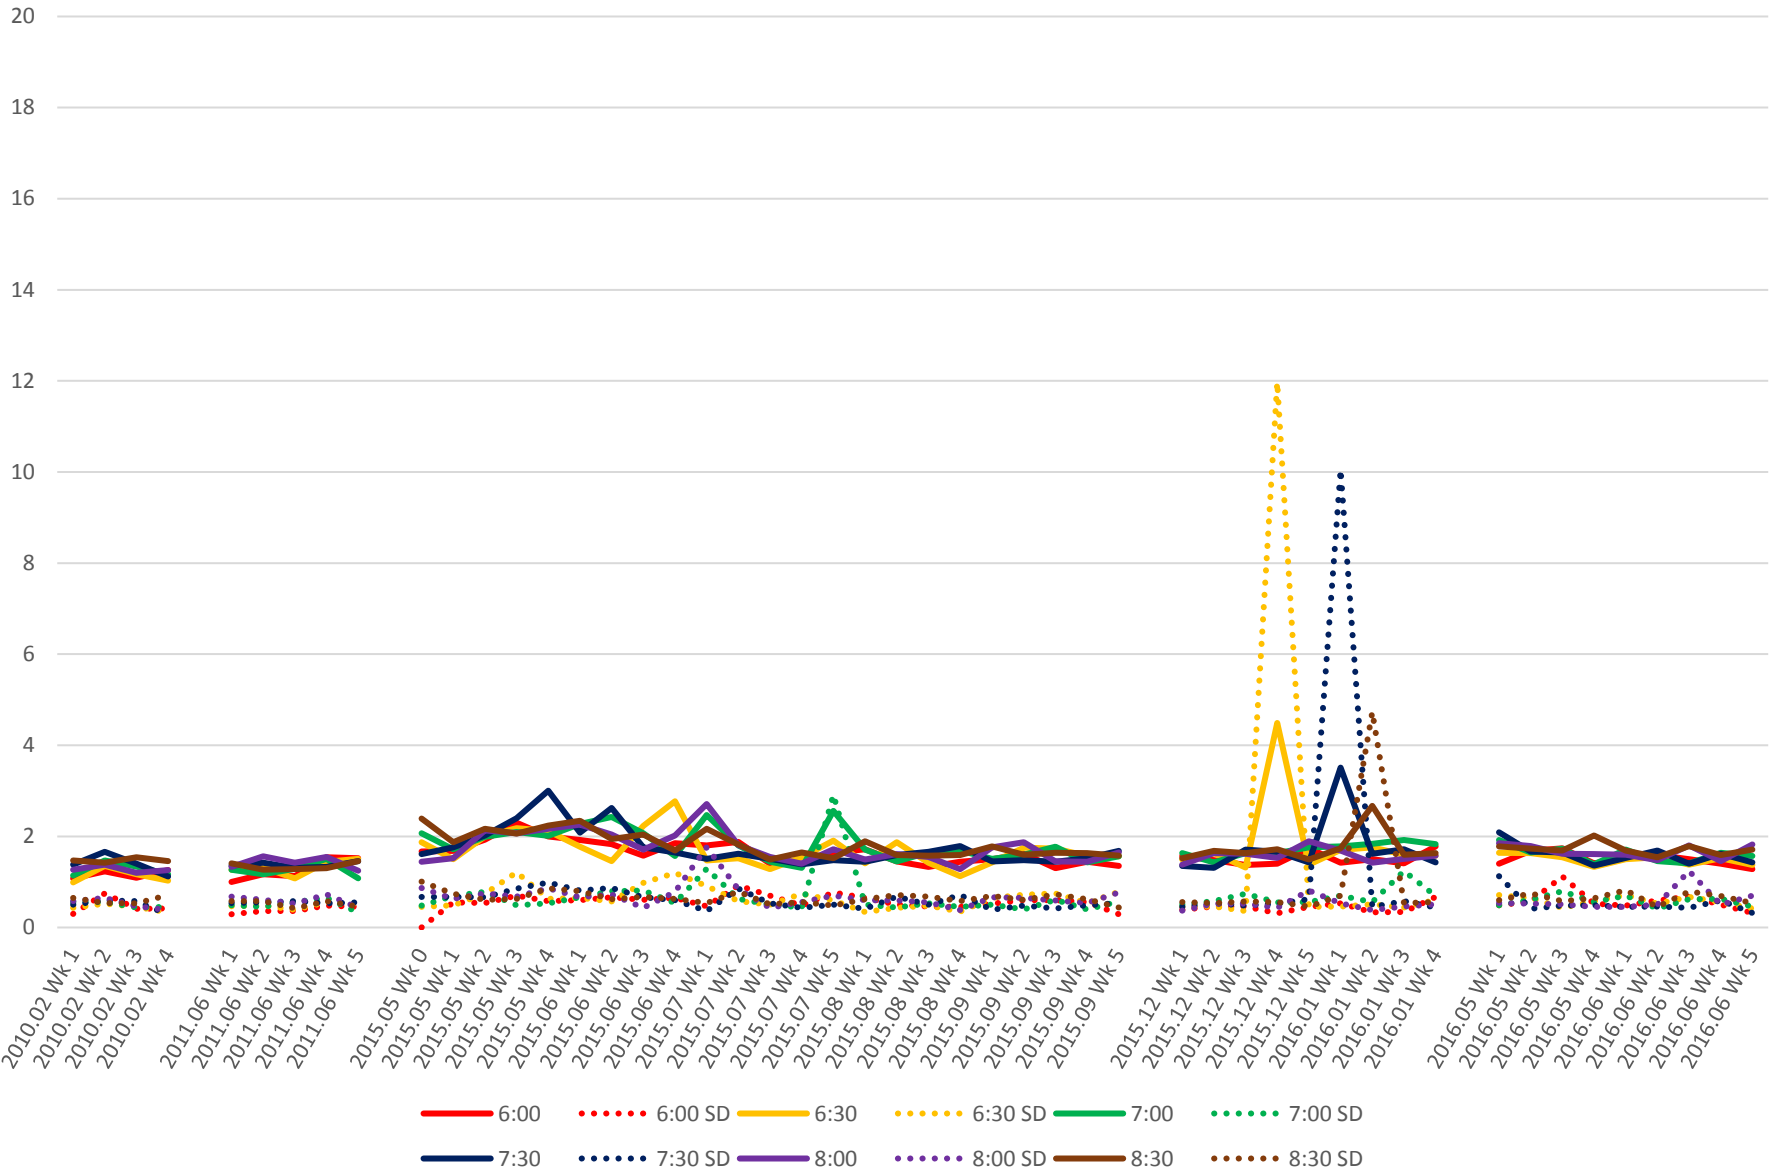

519 Queens Quay West Link Times From E of Queens Quay Loop To W of Spadina Westbound Early Morning

519 Queens Quay West Link Times From E of Queens Quay Loop To W of Spadina Westbound Early Afternoon

519 Queens Quay West Link Times From E of Queens Quay Loop To W of Spadina Westbound Late Evening