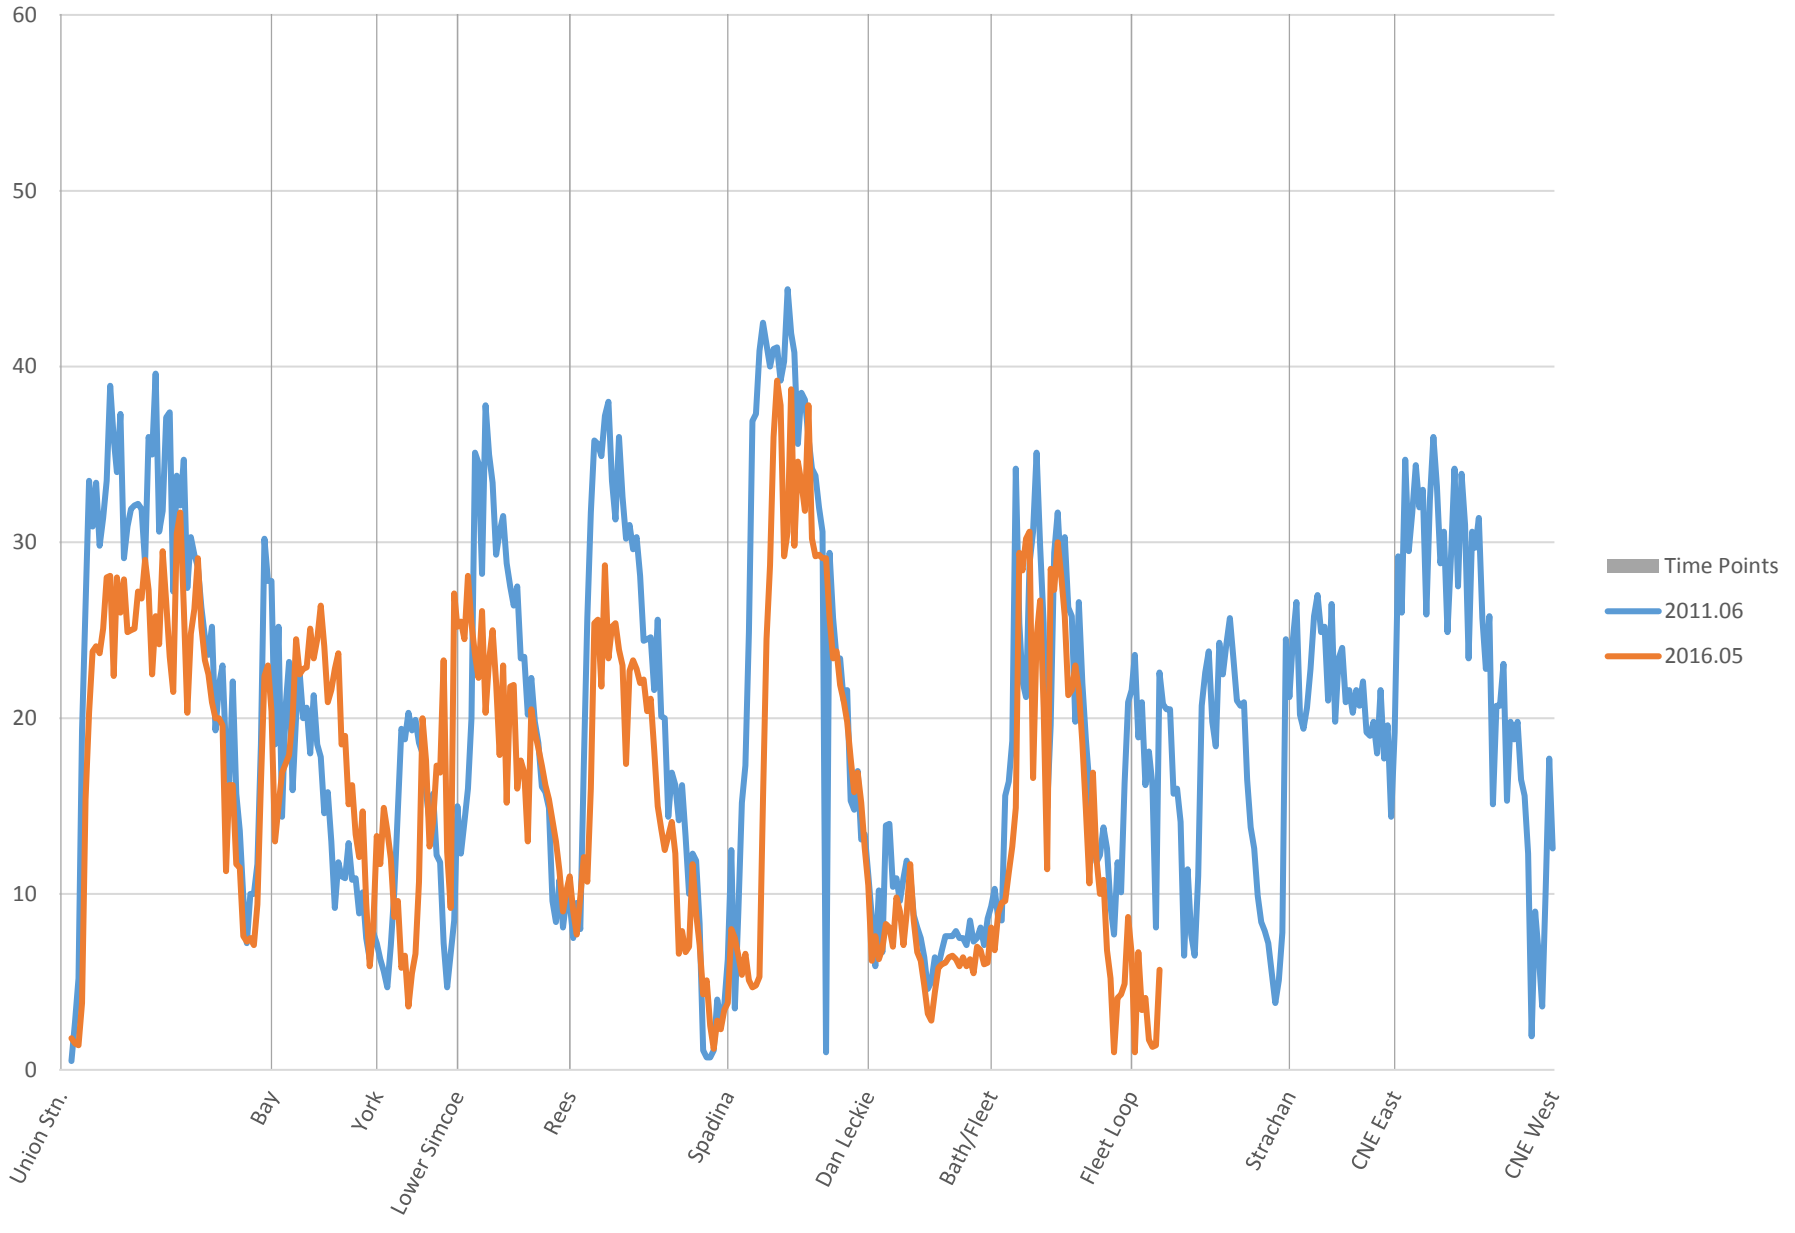

519 Queens Quay Westbound Speeds 6:00 to 7:00

519 Queens Quay Westbound Speeds 7:00 to 8:00

519 Queens Quay Westbound Speeds 8:00 to 9:00

519 Queens Quay Westbound Speeds 9:00 to 10:00

519 Queens Quay Westbound Speeds 10:00 to 11:00

519 Queens Quay Westbound Speeds 11:00 to 12:00

519 Queens Quay Westbound Speeds 12:00 to 13:00

519 Queens Quay Westbound Speeds 13:00 to 14:00

519 Queens Quay Westbound Speeds 14:00 to 15:00

519 Queens Quay Westbound Speeds 15:00 to 16:00

519 Queens Quay Westbound Speeds 16:00 to 17:00

519 Queens Quay Westbound Speeds 17:00 to 18:00

519 Queens Quay Westbound Speeds 18:00 to 19:00

519 Queens Quay Westbound Speeds 19:00 to 20:00

519 Queens Quay Westbound Speeds 20:00 to 21:00

519 Queens Quay Westbound Speeds 21:00 to 22:00

519 Queens Quay Westbound Speeds 22:00 to 23:00

519 Queens Quay Westbound Speeds 23:00 to 24:00

519 Queens Quay Westbound Speeds 24:00 to 25:00