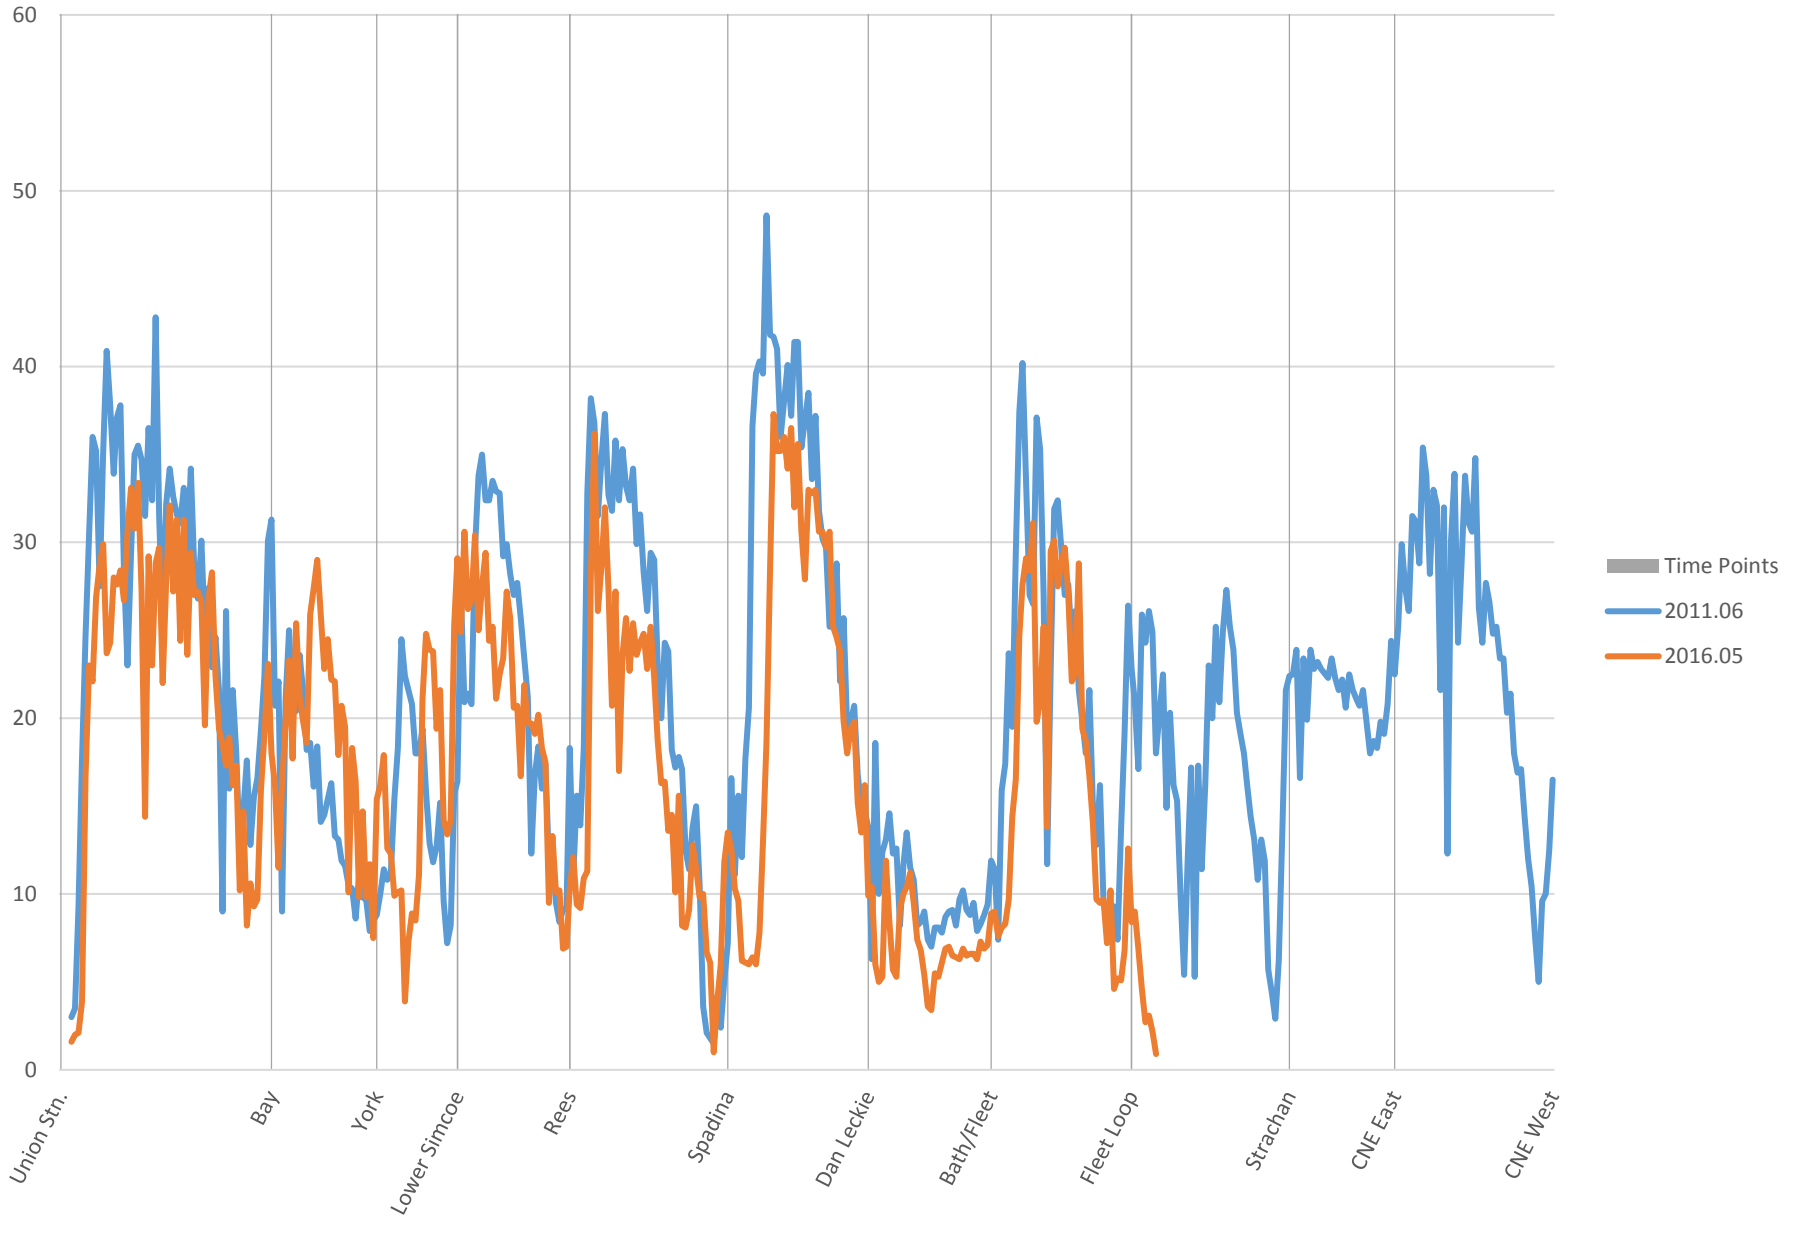

519 Queens Quay Westbound Speeds 6:00 to 7:00

519 Queens Quay Westbound Speeds 7:00 to 8:00

519 Queens Quay Westbound Speeds 8:00 to 9:00

519 Queens Quay Westbound Speeds 9:00 to 10:00

519 Queens Quay Westbound Speeds 10:00 to 11:00

519 Queens Quay Westbound Speeds 11:00 to 12:00

519 Queens Quay Westbound Speeds 12:00 to 13:00

519 Queens Quay Westbound Speeds 13:00 to 14:00

519 Queens Quay Westbound Speeds 14:00 to 15:00

519 Queens Quay Westbound Speeds 15:00 to 16:00

519 Queens Quay Westbound Speeds 16:00 to 17:00

519 Queens Quay Westbound Speeds 17:00 to 18:00

519 Queens Quay Westbound Speeds 18:00 to 19:00

519 Queens Quay Westbound Speeds 19:00 to 20:00

519 Queens Quay Westbound Speeds 20:00 to 21:00

519 Queens Quay Westbound Speeds 21:00 to 22:00

519 Queens Quay Westbound Speeds 22:00 to 23:00

519 Queens Quay Westbound Speeds 23:00 to 24:00

519 Queens Quay Westbound Speeds 24:00 to 25:00