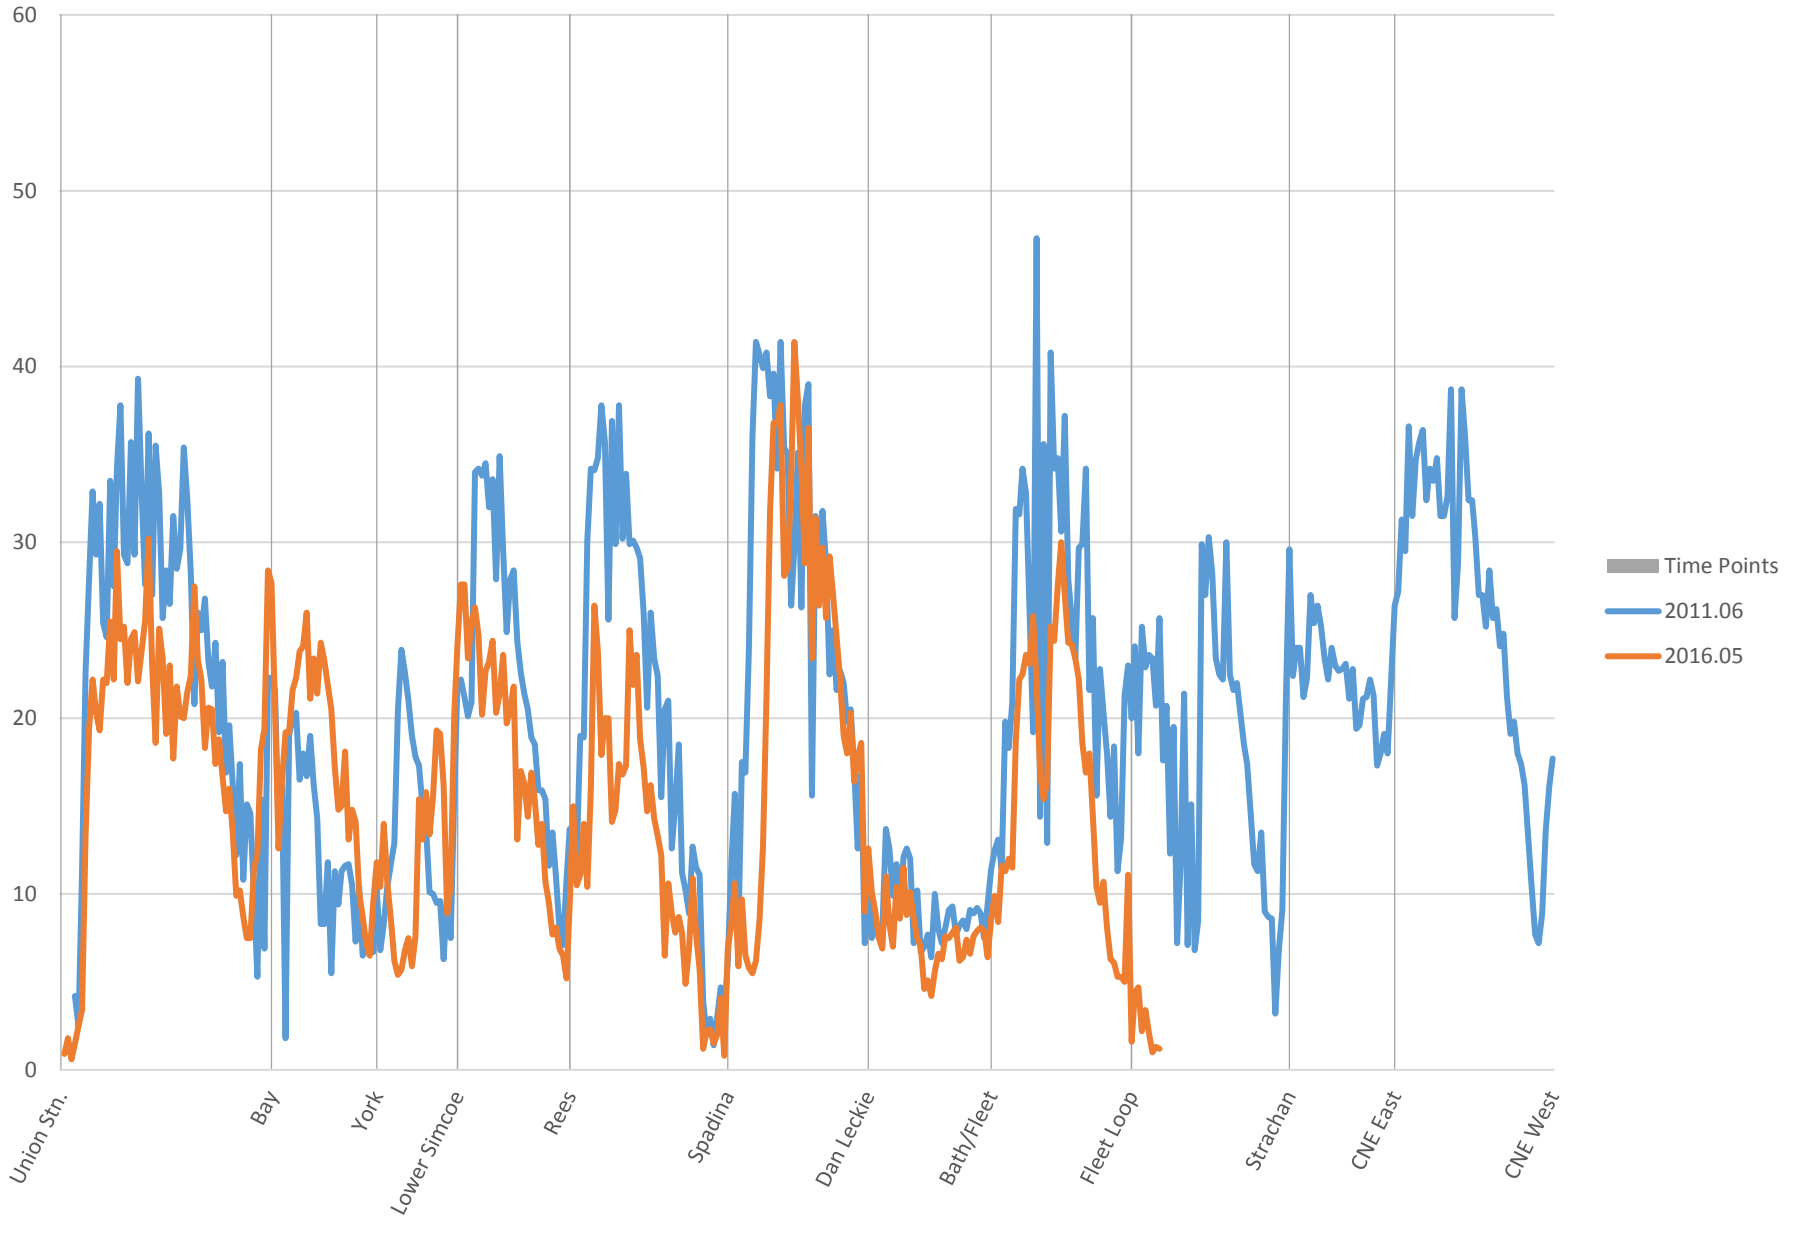

519 Queens Quay Westbound Speeds 6:00 to 7:00

519 Queens Quay Westbound Speeds 7:00 to 8:00

519 Queens Quay Westbound Speeds 8:00 to 9:00

519 Queens Quay Westbound Speeds 9:00 to 10:00

519 Queens Quay Westbound Speeds 10:00 to 11:00

519 Queens Quay Westbound Speeds 11:00 to 12:00

519 Queens Quay Westbound Speeds 12:00 to 13:00

519 Queens Quay Westbound Speeds 13:00 to 14:00

519 Queens Quay Westbound Speeds 14:00 to 15:00

519 Queens Quay Westbound Speeds 15:00 to 16:00

519 Queens Quay Westbound Speeds 16:00 to 17:00

519 Queens Quay Westbound Speeds 17:00 to 18:00

519 Queens Quay Westbound Speeds 18:00 to 19:00

519 Queens Quay Westbound Speeds 19:00 to 20:00

519 Queens Quay Westbound Speeds 20:00 to 21:00

519 Queens Quay Westbound Speeds 21:00 to 22:00

519 Queens Quay Westbound Speeds 22:00 to 23:00

519 Queens Quay Westbound Speeds 23:00 to 24:00

519 Queens Quay Westbound Speeds 24:00 to 25:00