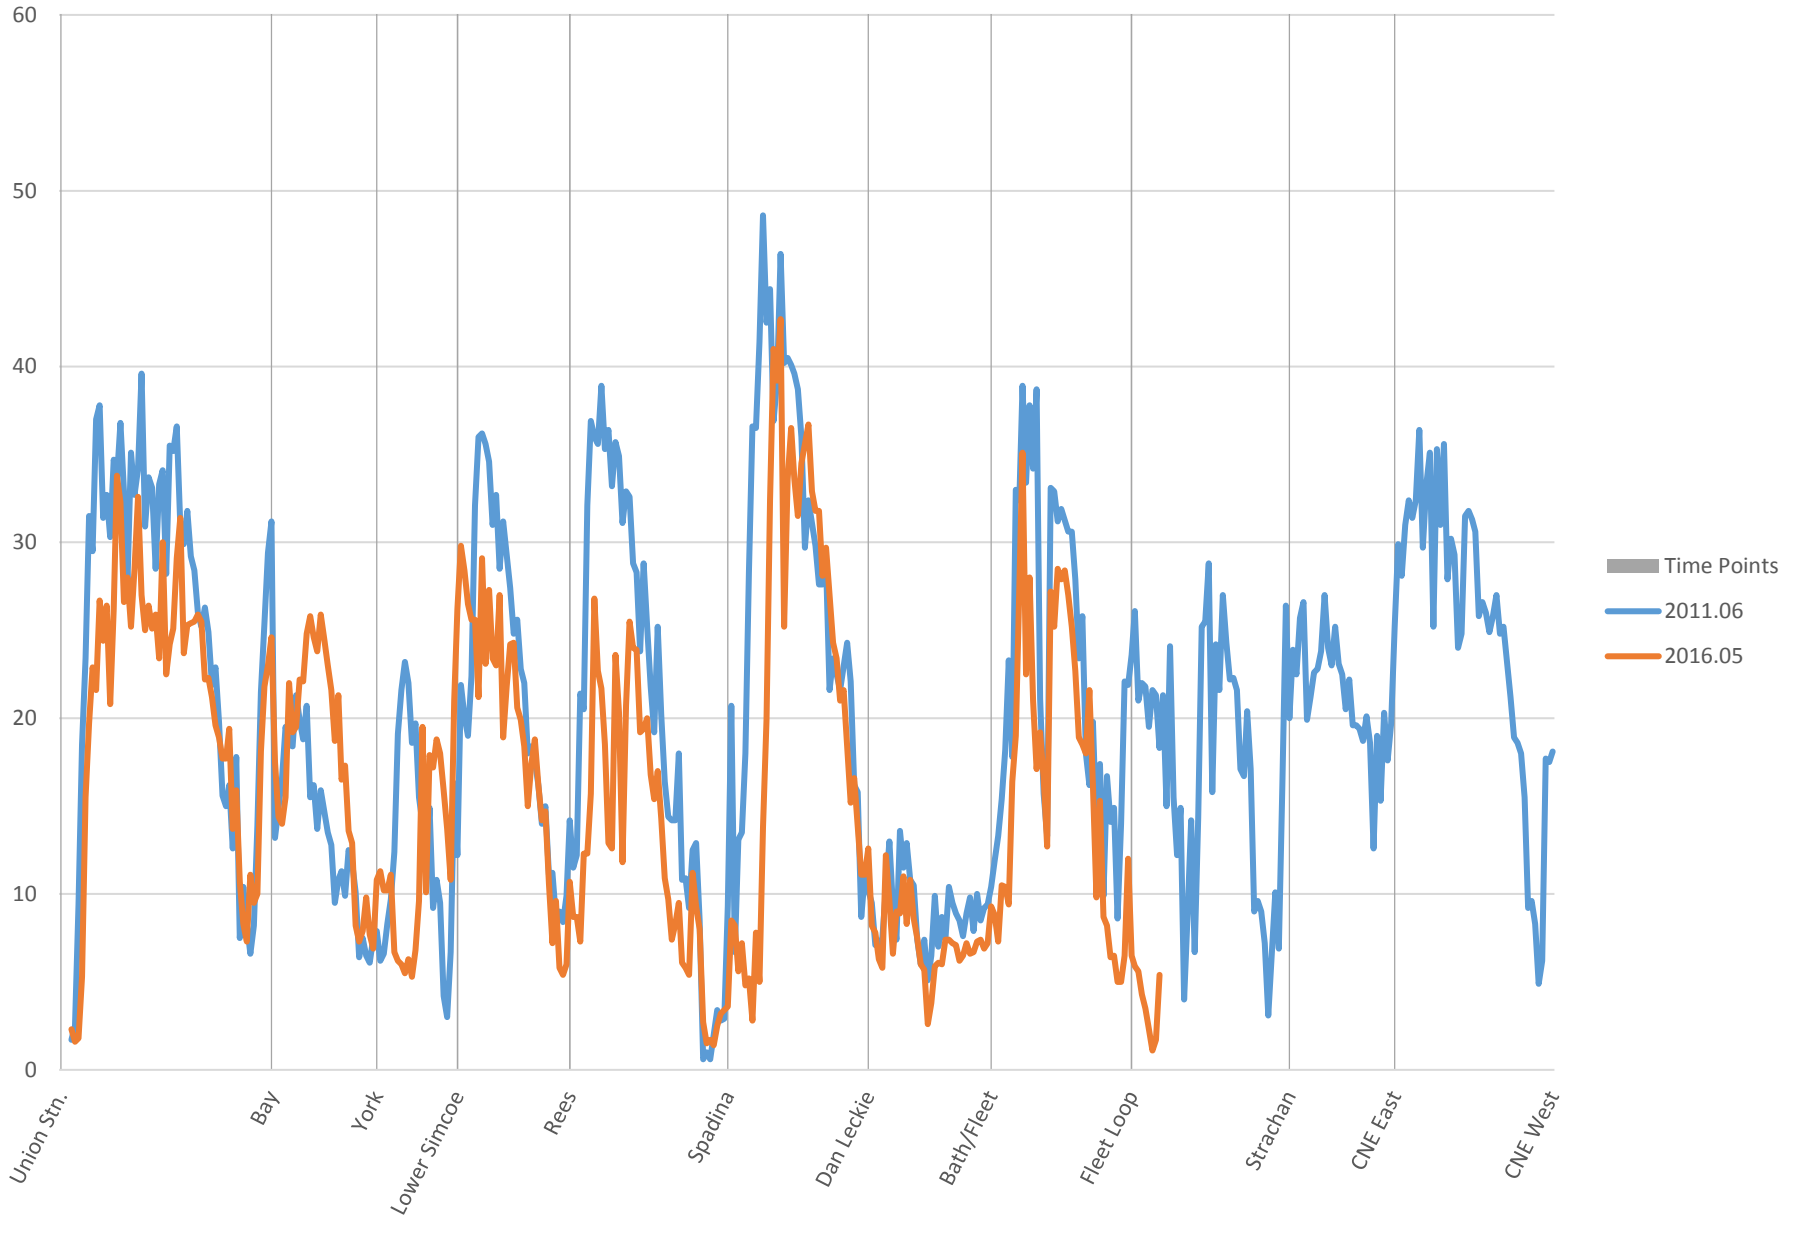

519 Queens Quay Westbound Speeds 6:00 to 7:00

519 Queens Quay Westbound Speeds 7:00 to 8:00

519 Queens Quay Westbound Speeds 8:00 to 9:00

519 Queens Quay Westbound Speeds 9:00 to 10:00

519 Queens Quay Westbound Speeds 10:00 to 11:00

519 Queens Quay Westbound Speeds 11:00 to 12:00

519 Queens Quay Westbound Speeds 12:00 to 13:00

519 Queens Quay Westbound Speeds 13:00 to 14:00

519 Queens Quay Westbound Speeds 14:00 to 15:00

519 Queens Quay Westbound Speeds 15:00 to 16:00

519 Queens Quay Westbound Speeds 16:00 to 17:00

519 Queens Quay Westbound Speeds 17:00 to 18:00

519 Queens Quay Westbound Speeds 18:00 to 19:00

519 Queens Quay Westbound Speeds 19:00 to 20:00

519 Queens Quay Westbound Speeds 20:00 to 21:00

519 Queens Quay Westbound Speeds 21:00 to 22:00

519 Queens Quay Westbound Speeds 22:00 to 23:00

519 Queens Quay Westbound Speeds 23:00 to 24:00

519 Queens Quay Westbound Speeds 24:00 to 25:00