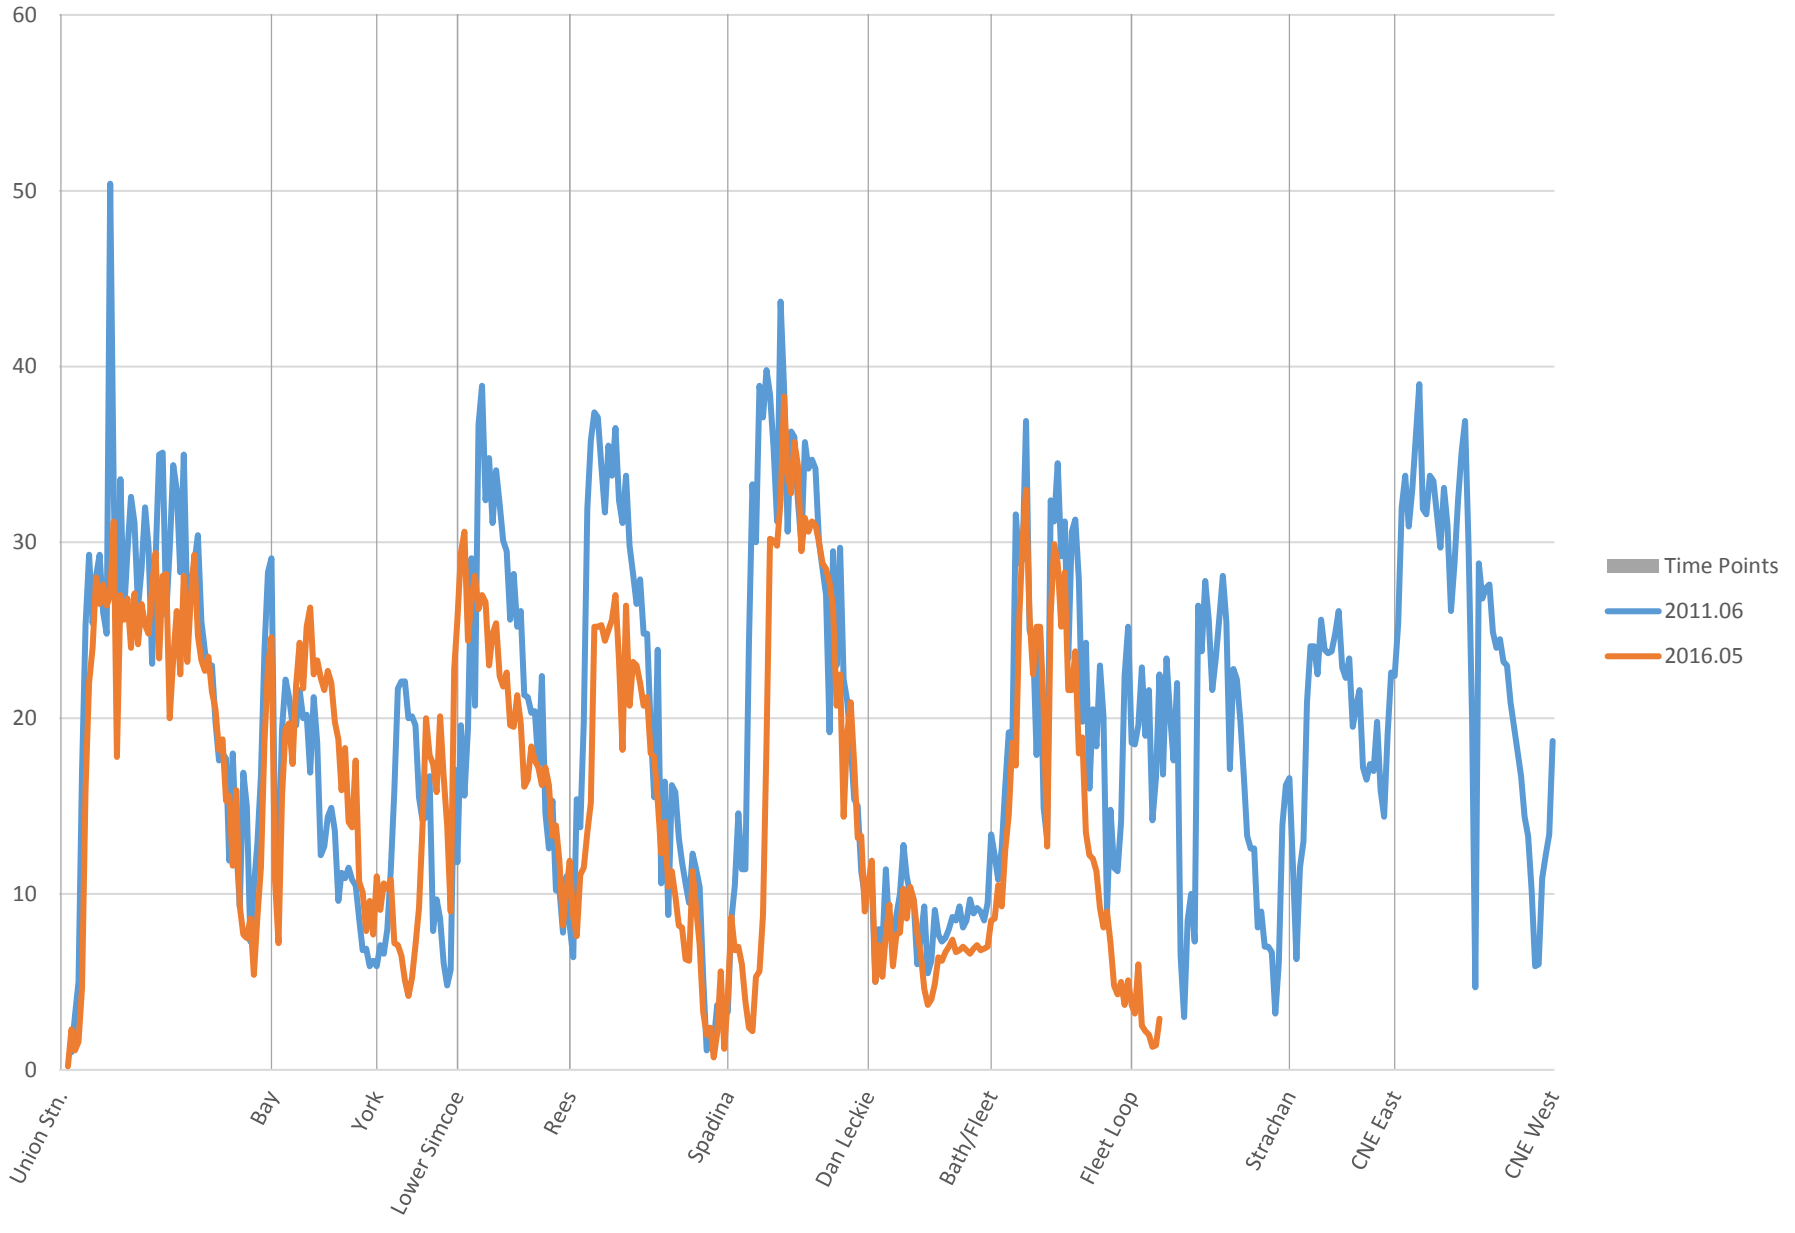

519 Queens Quay Westbound Speeds 6:00 to 7:00

519 Queens Quay Westbound Speeds 7:00 to 8:00

519 Queens Quay Westbound Speeds 8:00 to 9:00

519 Queens Quay Westbound Speeds 9:00 to 10:00

519 Queens Quay Westbound Speeds 10:00 to 11:00

519 Queens Quay Westbound Speeds 11:00 to 12:00

519 Queens Quay Westbound Speeds 12:00 to 13:00

519 Queens Quay Westbound Speeds 13:00 to 14:00

519 Queens Quay Westbound Speeds 14:00 to 15:00

519 Queens Quay Westbound Speeds 15:00 to 16:00

519 Queens Quay Westbound Speeds 16:00 to 17:00

519 Queens Quay Westbound Speeds 17:00 to 18:00

519 Queens Quay Westbound Speeds 18:00 to 19:00

519 Queens Quay Westbound Speeds 19:00 to 20:00

519 Queens Quay Westbound Speeds 20:00 to 21:00

519 Queens Quay Westbound Speeds 21:00 to 22:00

519 Queens Quay Westbound Speeds 22:00 to 23:00

519 Queens Quay Westbound Speeds 23:00 to 24:00

519 Queens Quay Westbound Speeds 24:00 to 25:00