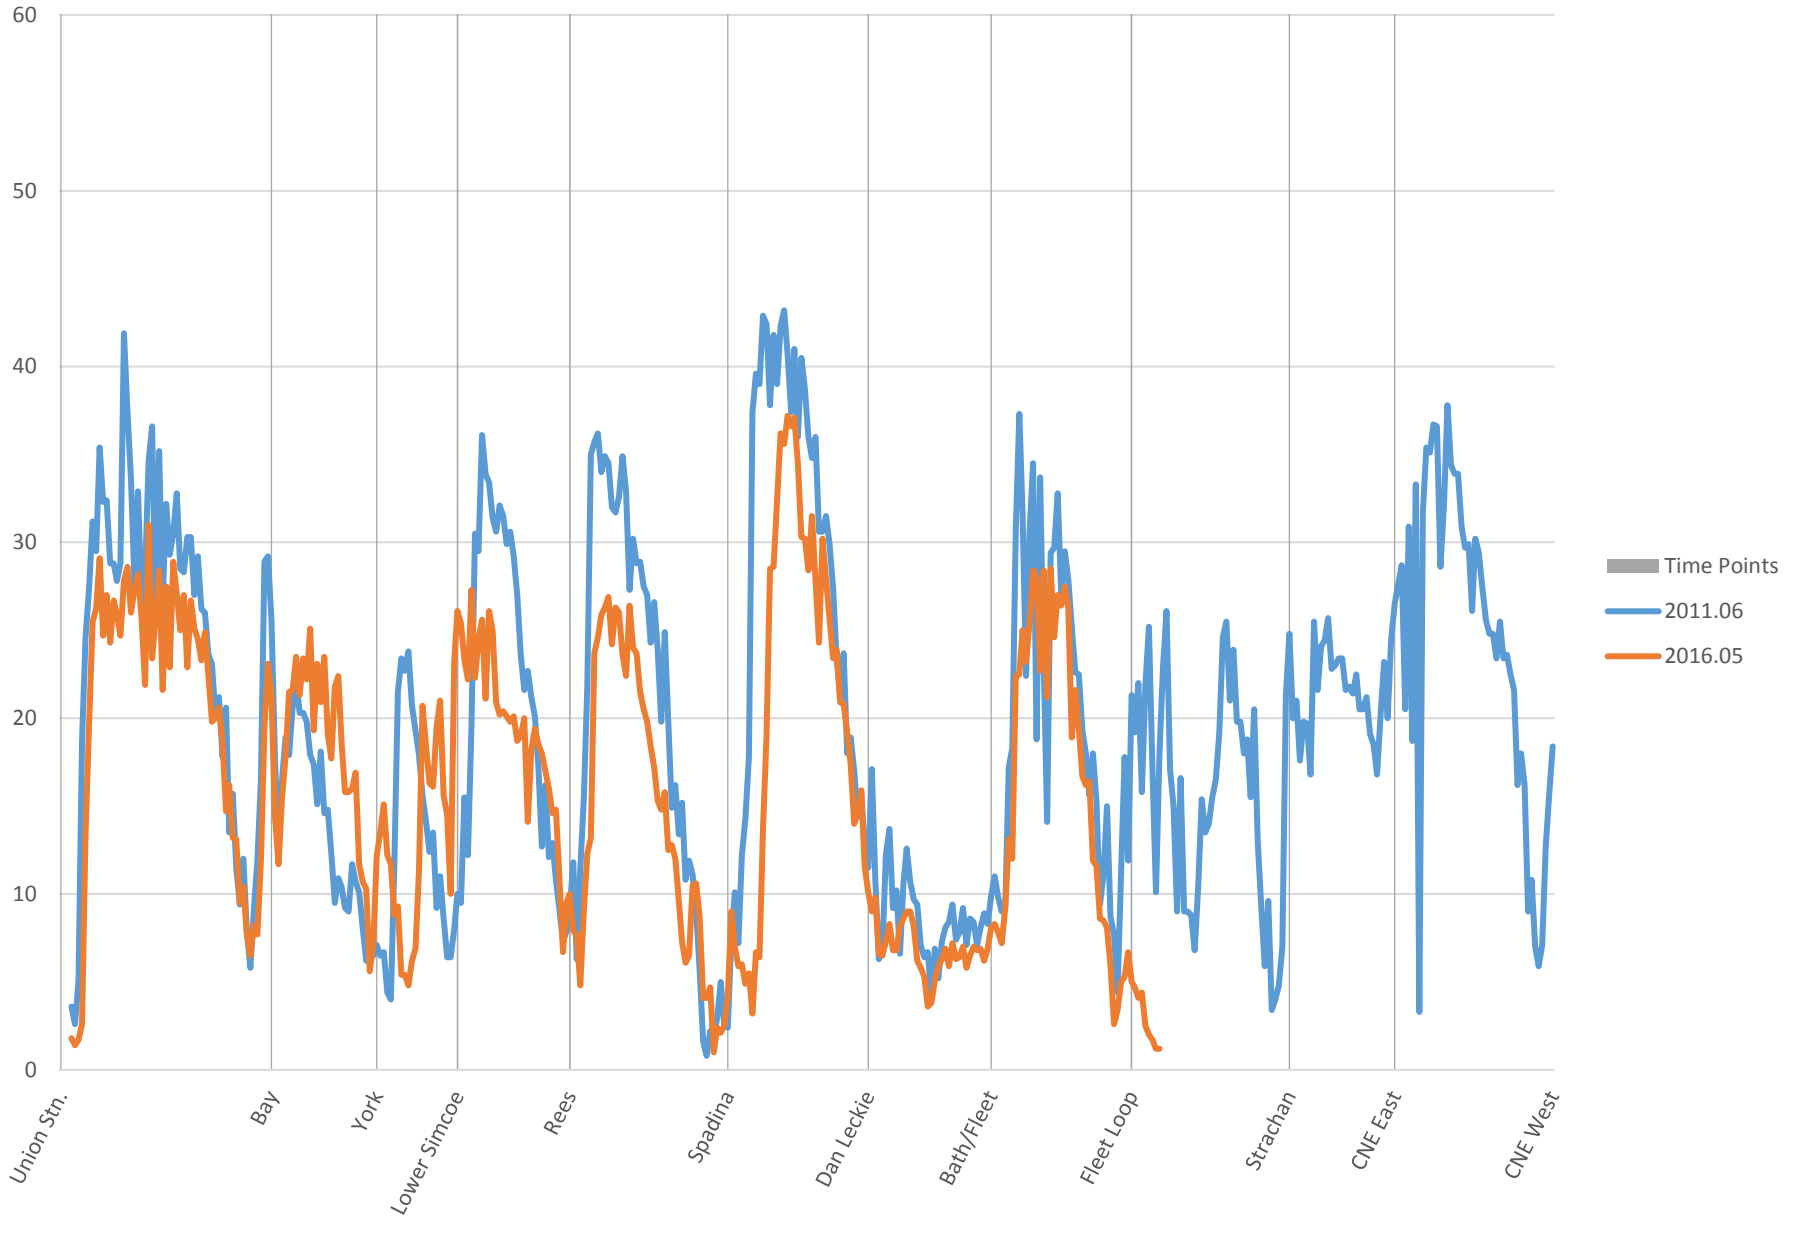

519 Queens Quay Westbound Speeds 6:00 to 7:00

519 Queens Quay Westbound Speeds 7:00 to 8:00

519 Queens Quay Westbound Speeds 8:00 to 9:00

519 Queens Quay Westbound Speeds 9:00 to 10:00

519 Queens Quay Westbound Speeds 10:00 to 11:00

519 Queens Quay Westbound Speeds 11:00 to 12:00

519 Queens Quay Westbound Speeds 12:00 to 13:00

519 Queens Quay Westbound Speeds 13:00 to 14:00

519 Queens Quay Westbound Speeds 14:00 to 15:00

519 Queens Quay Westbound Speeds 15:00 to 16:00

519 Queens Quay Westbound Speeds 16:00 to 17:00

519 Queens Quay Westbound Speeds 17:00 to 18:00

519 Queens Quay Westbound Speeds 18:00 to 19:00

519 Queens Quay Westbound Speeds 19:00 to 20:00

519 Queens Quay Westbound Speeds 20:00 to 21:00

519 Queens Quay Westbound Speeds 21:00 to 22:00

519 Queens Quay Westbound Speeds 22:00 to 23:00

519 Queens Quay Westbound Speeds 23:00 to 24:00

519 Queens Quay Westbound Speeds 24:00 to 25:00