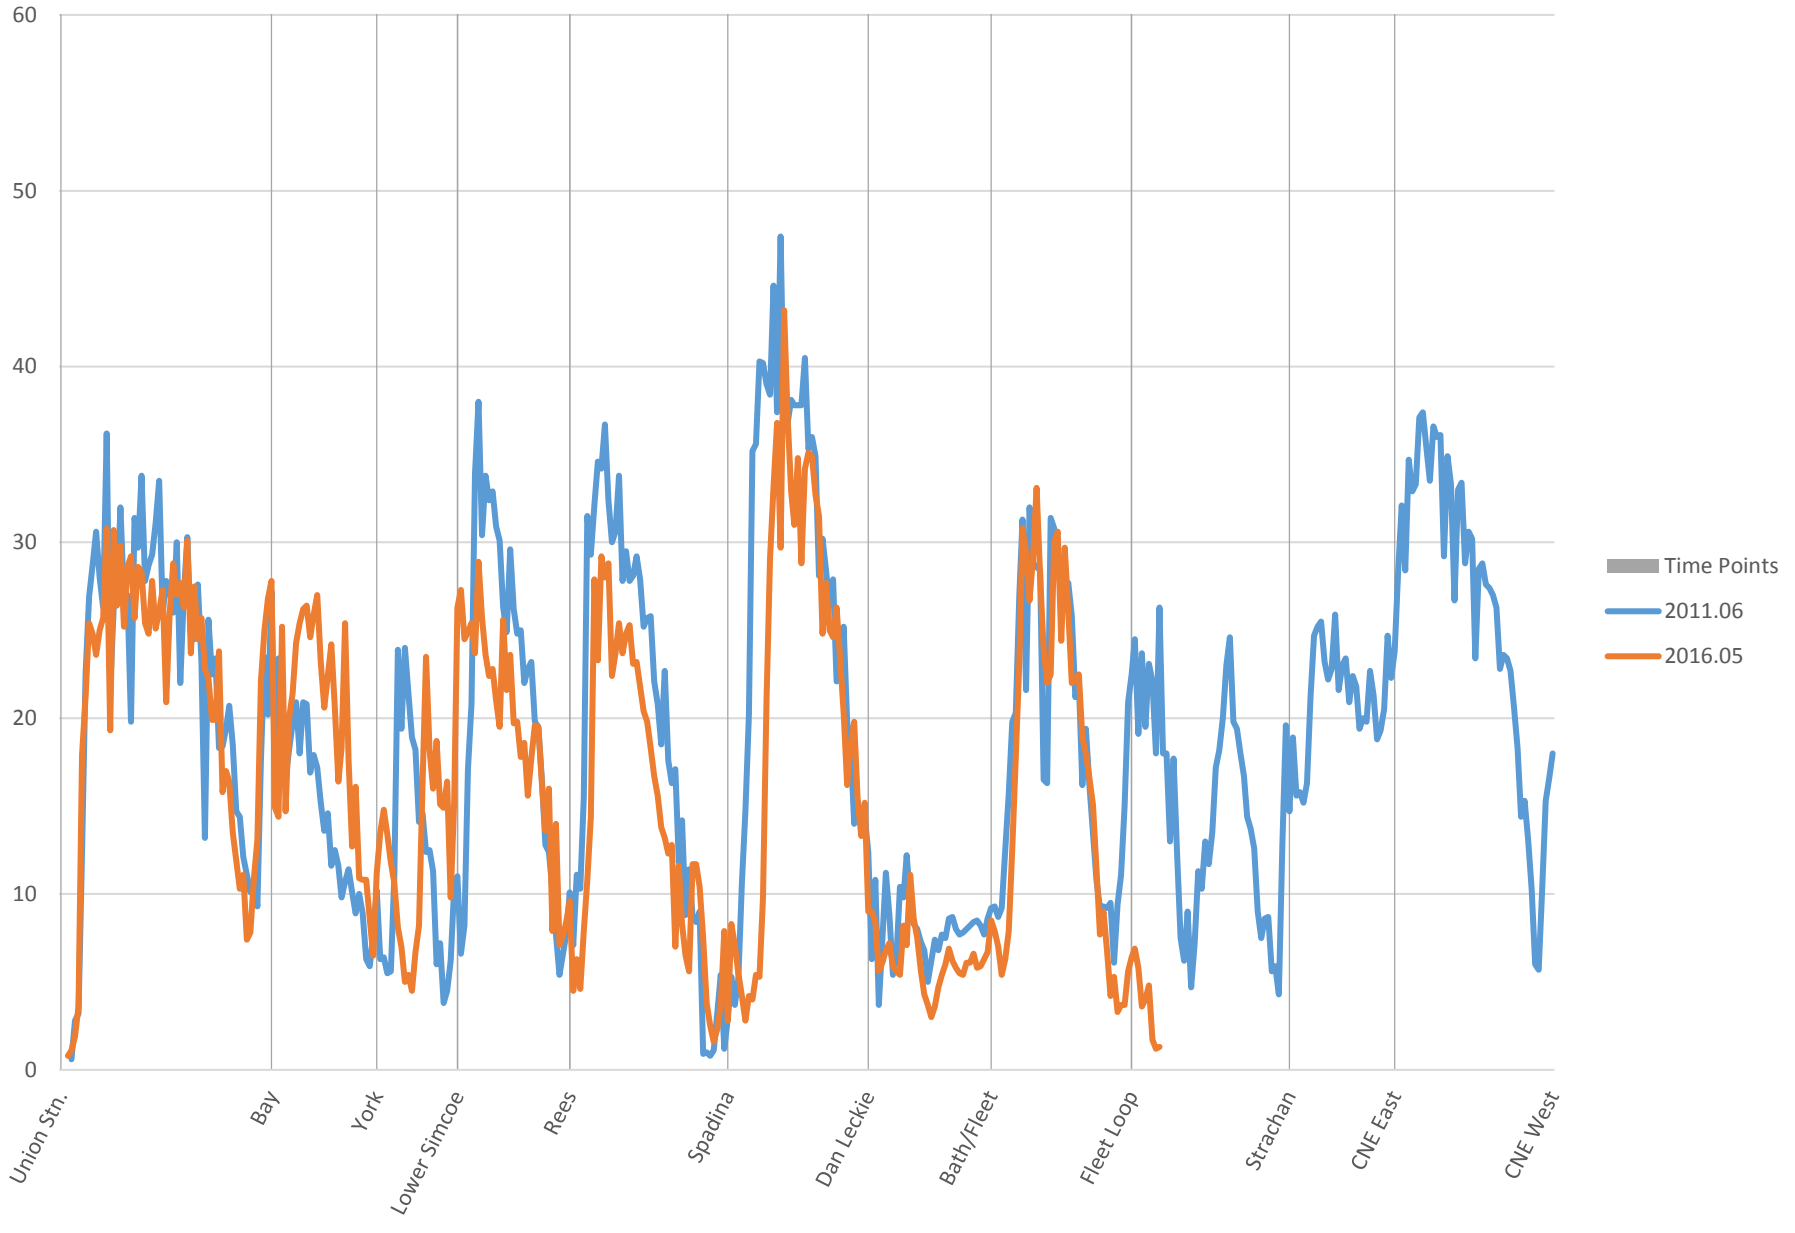

519 Queens Quay Westbound Speeds 6:00 to 7:00

519 Queens Quay Westbound Speeds 7:00 to 8:00

519 Queens Quay Westbound Speeds 8:00 to 9:00

519 Queens Quay Westbound Speeds 9:00 to 10:00

519 Queens Quay Westbound Speeds 10:00 to 11:00

519 Queens Quay Westbound Speeds 11:00 to 12:00

519 Queens Quay Westbound Speeds 12:00 to 13:00

519 Queens Quay Westbound Speeds 13:00 to 14:00

519 Queens Quay Westbound Speeds 14:00 to 15:00

519 Queens Quay Westbound Speeds 15:00 to 16:00

519 Queens Quay Westbound Speeds 16:00 to 17:00

519 Queens Quay Westbound Speeds 17:00 to 18:00

519 Queens Quay Westbound Speeds 18:00 to 19:00

519 Queens Quay Westbound Speeds 19:00 to 20:00

519 Queens Quay Westbound Speeds 20:00 to 21:00

519 Queens Quay Westbound Speeds 21:00 to 22:00

519 Queens Quay Westbound Speeds 22:00 to 23:00

519 Queens Quay Westbound Speeds 23:00 to 24:00

519 Queens Quay Westbound Speeds 24:00 to 25:00