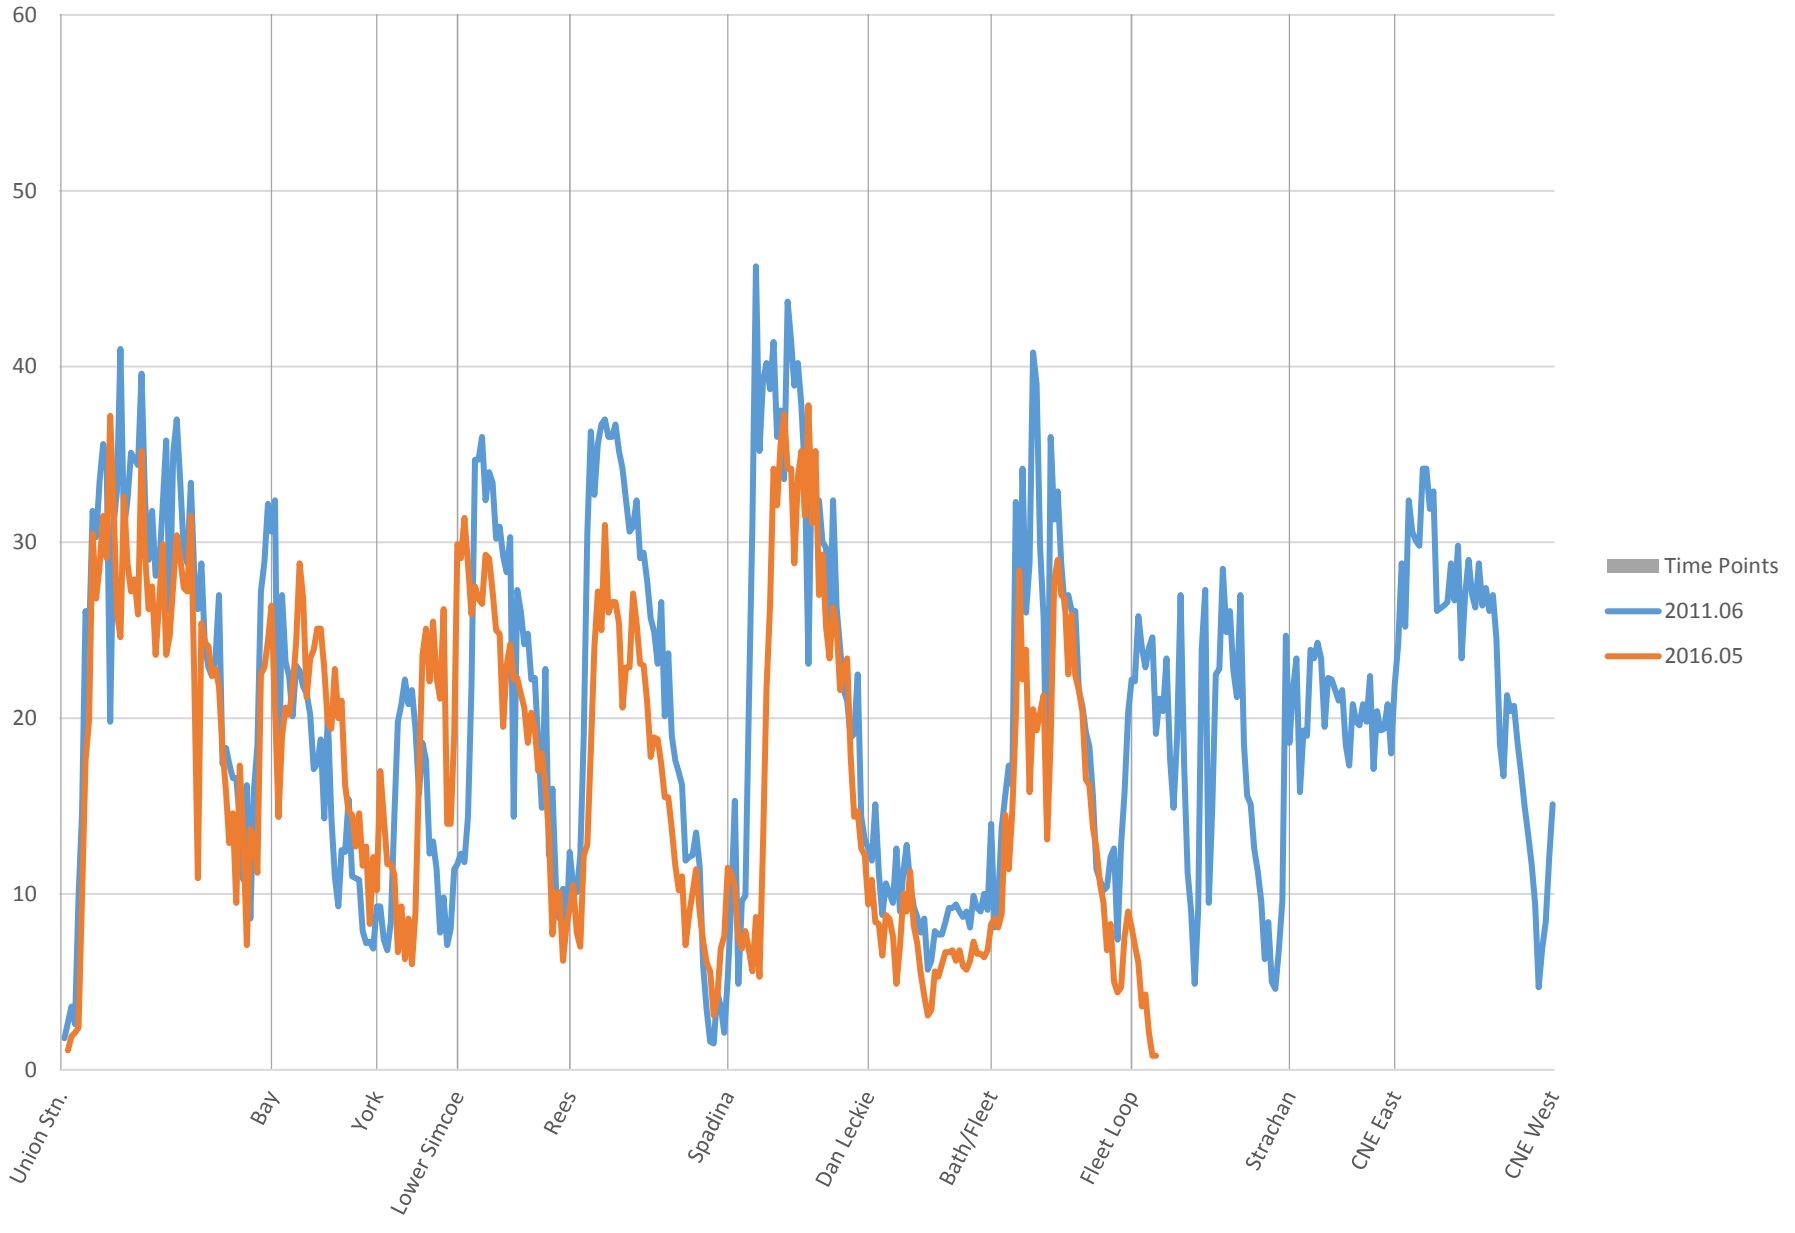

519 Queens Quay Westbound Speeds 6:00 to 7:00

519 Queens Quay Westbound Speeds 7:00 to 8:00

519 Queens Quay Westbound Speeds 8:00 to 9:00

519 Queens Quay Westbound Speeds 9:00 to 10:00

519 Queens Quay Westbound Speeds 10:00 to 11:00

519 Queens Quay Westbound Speeds 11:00 to 12:00

519 Queens Quay Westbound Speeds 12:00 to 13:00

519 Queens Quay Westbound Speeds 13:00 to 14:00

519 Queens Quay Westbound Speeds 14:00 to 15:00

519 Queens Quay Westbound Speeds 15:00 to 16:00

519 Queens Quay Westbound Speeds 16:00 to 17:00

519 Queens Quay Westbound Speeds 17:00 to 18:00

519 Queens Quay Westbound Speeds 18:00 to 19:00

519 Queens Quay Westbound Speeds 19:00 to 20:00

519 Queens Quay Westbound Speeds 20:00 to 21:00

519 Queens Quay Westbound Speeds 21:00 to 22:00

519 Queens Quay Westbound Speeds 22:00 to 23:00

519 Queens Quay Westbound Speeds 23:00 to 24:00

519 Queens Quay Westbound Speeds 24:00 to 25:00