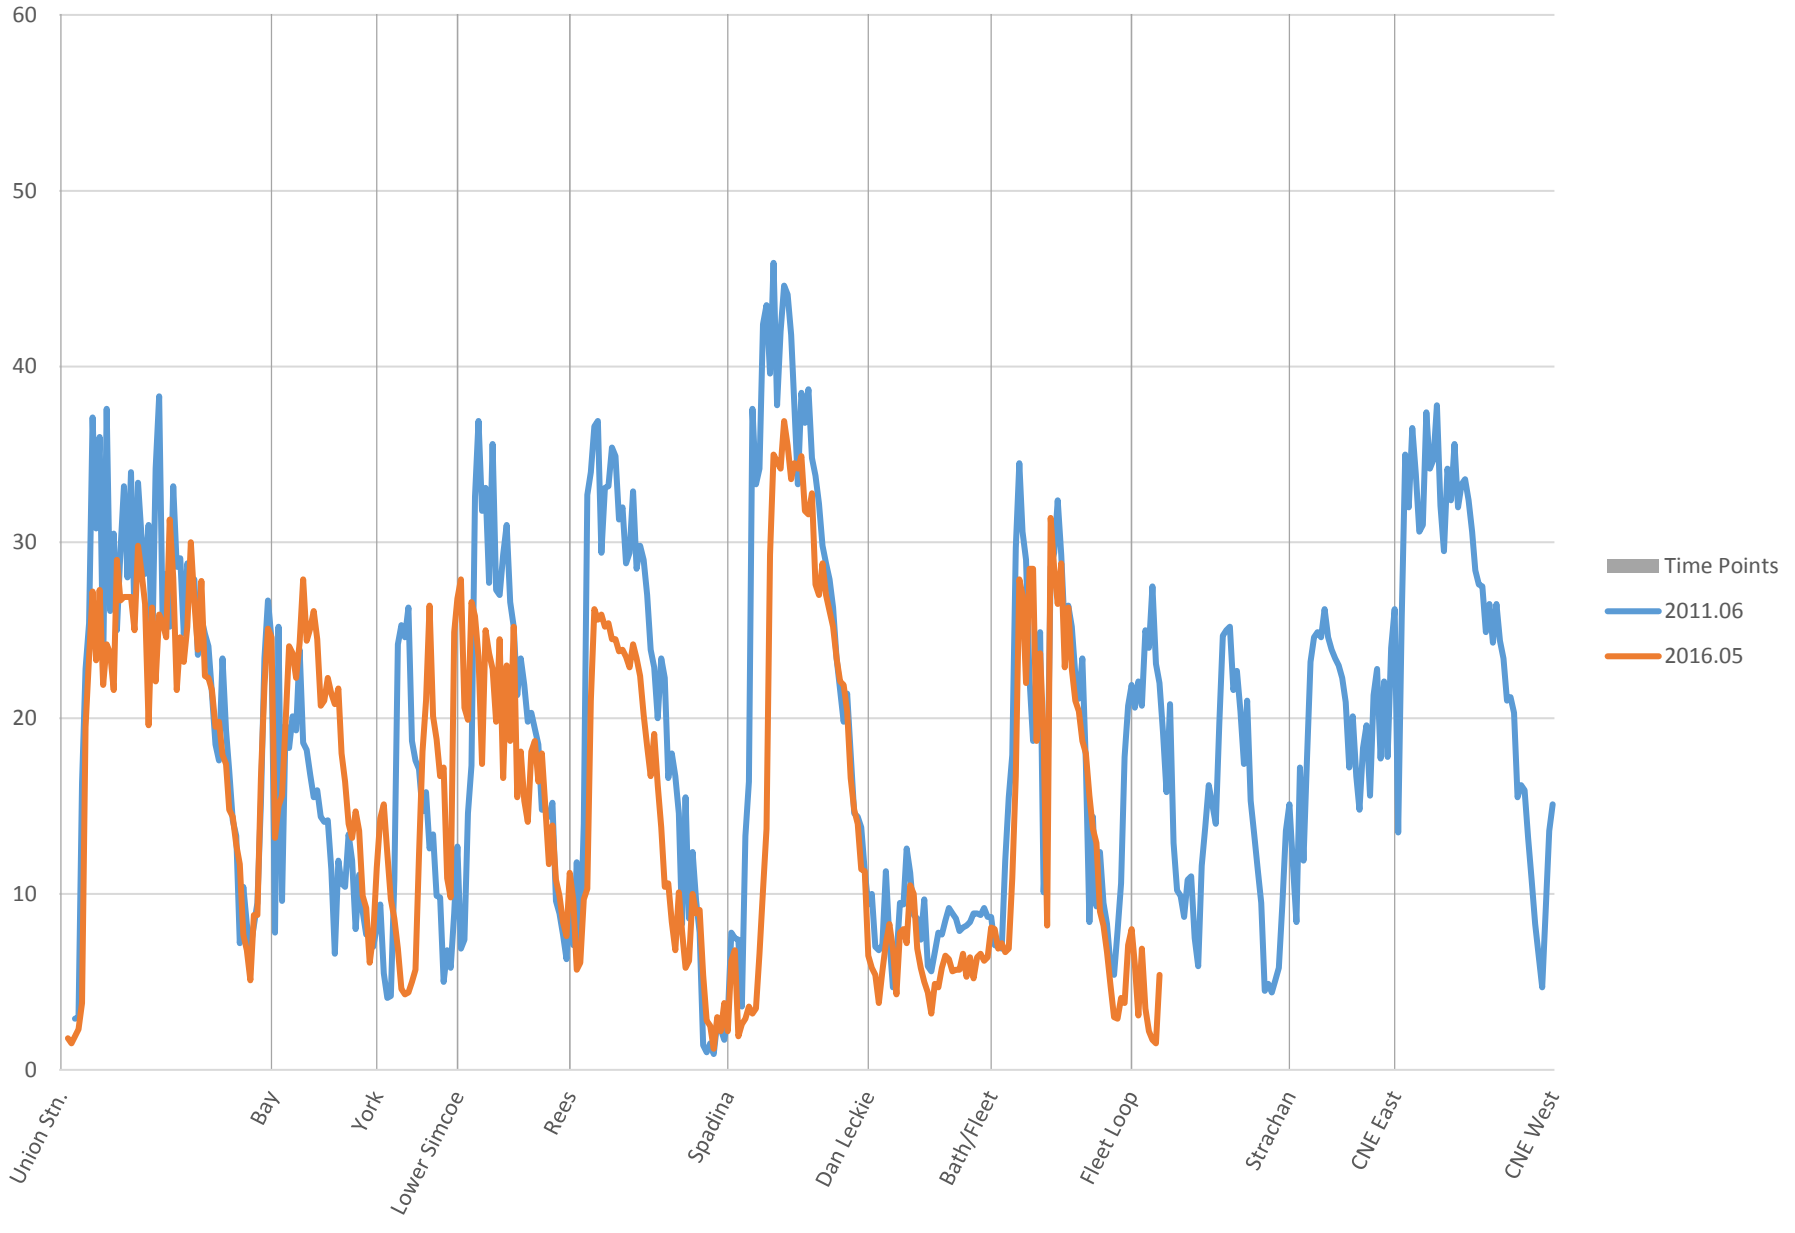

519 Queens Quay Westbound Speeds 6:00 to 7:00

519 Queens Quay Westbound Speeds 7:00 to 8:00

519 Queens Quay Westbound Speeds 8:00 to 9:00

519 Queens Quay Westbound Speeds 9:00 to 10:00

519 Queens Quay Westbound Speeds 10:00 to 11:00

519 Queens Quay Westbound Speeds 11:00 to 12:00

519 Queens Quay Westbound Speeds 12:00 to 13:00

519 Queens Quay Westbound Speeds 13:00 to 14:00

519 Queens Quay Westbound Speeds 14:00 to 15:00

519 Queens Quay Westbound Speeds 15:00 to 16:00

519 Queens Quay Westbound Speeds 16:00 to 17:00

519 Queens Quay Westbound Speeds 17:00 to 18:00

519 Queens Quay Westbound Speeds 18:00 to 19:00

519 Queens Quay Westbound Speeds 19:00 to 20:00

519 Queens Quay Westbound Speeds 20:00 to 21:00

519 Queens Quay Westbound Speeds 21:00 to 22:00

519 Queens Quay Westbound Speeds 22:00 to 23:00

519 Queens Quay Westbound Speeds 23:00 to 24:00

519 Queens Quay Westbound Speeds 24:00 to 25:00