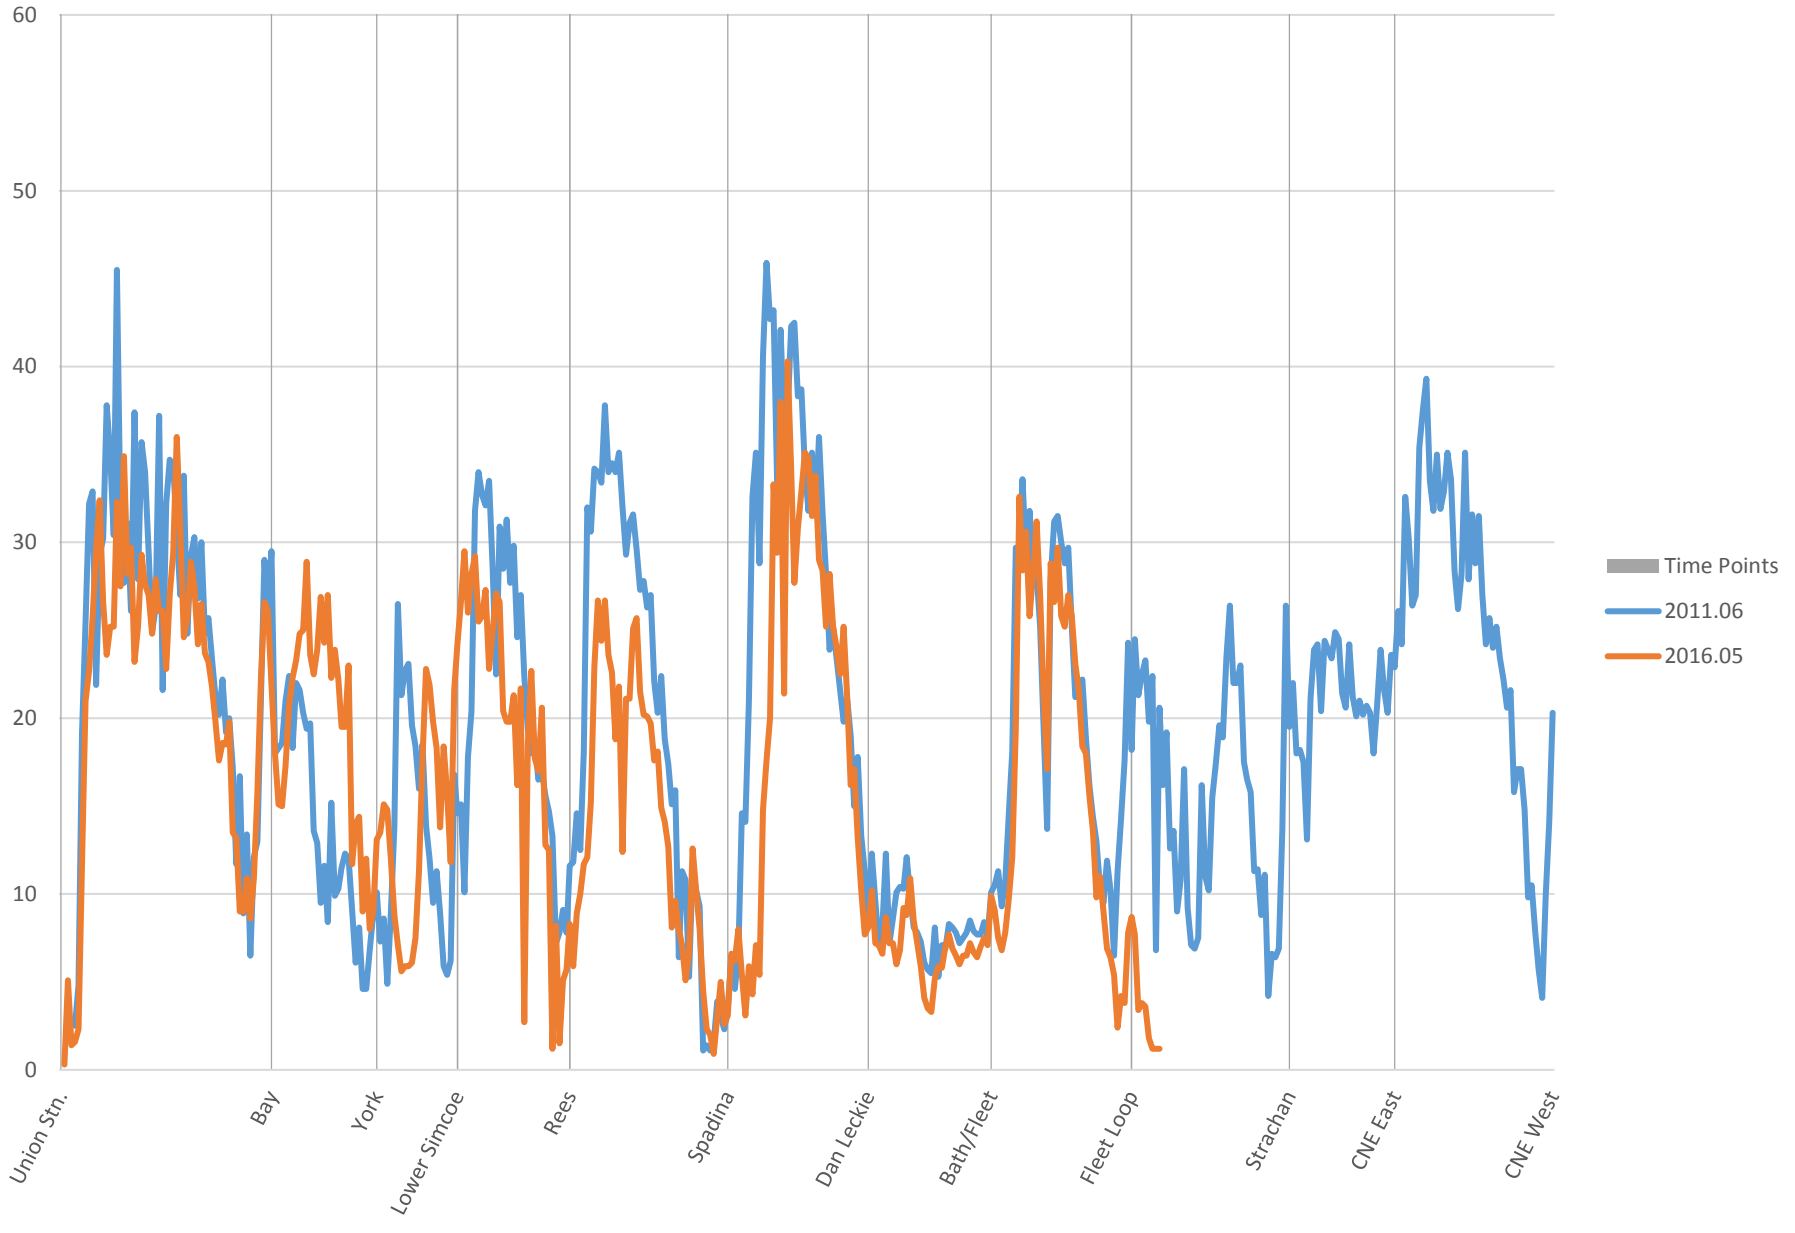

519 Queens Quay Westbound Speeds 6:00 to 7:00

519 Queens Quay Westbound Speeds 7:00 to 8:00

519 Queens Quay Westbound Speeds 8:00 to 9:00

519 Queens Quay Westbound Speeds 9:00 to 10:00

519 Queens Quay Westbound Speeds 10:00 to 11:00

519 Queens Quay Westbound Speeds 11:00 to 12:00

519 Queens Quay Westbound Speeds 12:00 to 13:00

519 Queens Quay Westbound Speeds 13:00 to 14:00

519 Queens Quay Westbound Speeds 14:00 to 15:00

519 Queens Quay Westbound Speeds 15:00 to 16:00

519 Queens Quay Westbound Speeds 16:00 to 17:00

519 Queens Quay Westbound Speeds 17:00 to 18:00

519 Queens Quay Westbound Speeds 18:00 to 19:00

519 Queens Quay Westbound Speeds 19:00 to 20:00

519 Queens Quay Westbound Speeds 20:00 to 21:00

519 Queens Quay Westbound Speeds 21:00 to 22:00

519 Queens Quay Westbound Speeds 22:00 to 23:00

519 Queens Quay Westbound Speeds 23:00 to 24:00

519 Queens Quay Westbound Speeds 24:00 to 25:00