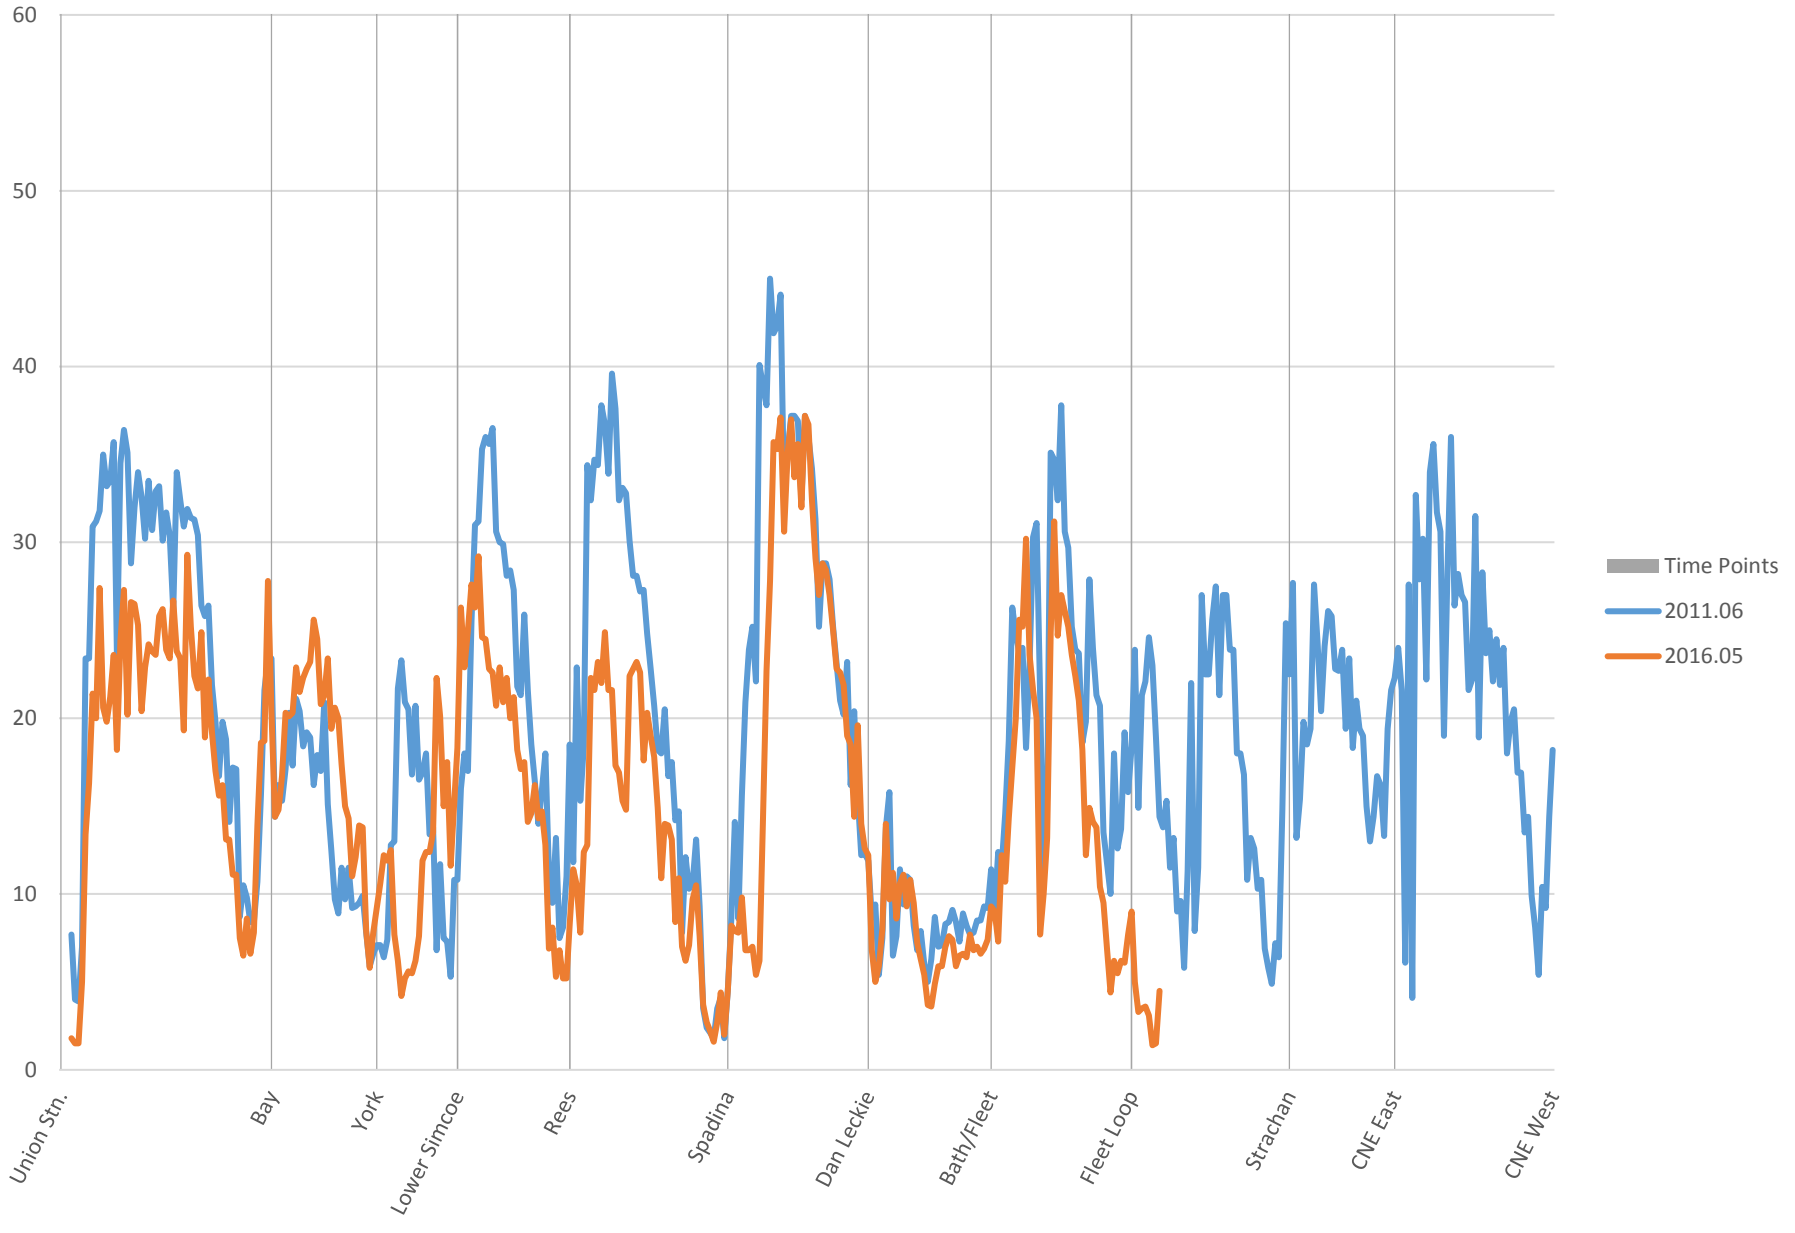

519 Queens Quay Westbound Speeds 6:00 to 7:00

519 Queens Quay Westbound Speeds 7:00 to 8:00

519 Queens Quay Westbound Speeds 8:00 to 9:00

519 Queens Quay Westbound Speeds 9:00 to 10:00

519 Queens Quay Westbound Speeds 10:00 to 11:00

519 Queens Quay Westbound Speeds 11:00 to 12:00

519 Queens Quay Westbound Speeds 12:00 to 13:00

519 Queens Quay Westbound Speeds 13:00 to 14:00

519 Queens Quay Westbound Speeds 14:00 to 15:00

519 Queens Quay Westbound Speeds 15:00 to 16:00

519 Queens Quay Westbound Speeds 16:00 to 17:00

519 Queens Quay Westbound Speeds 17:00 to 18:00

519 Queens Quay Westbound Speeds 18:00 to 19:00

519 Queens Quay Westbound Speeds 19:00 to 20:00

519 Queens Quay Westbound Speeds 20:00 to 21:00

519 Queens Quay Westbound Speeds 21:00 to 22:00

519 Queens Quay Westbound Speeds 22:00 to 23:00

519 Queens Quay Westbound Speeds 23:00 to 24:00

519 Queens Quay Westbound Speeds 24:00 to 25:00