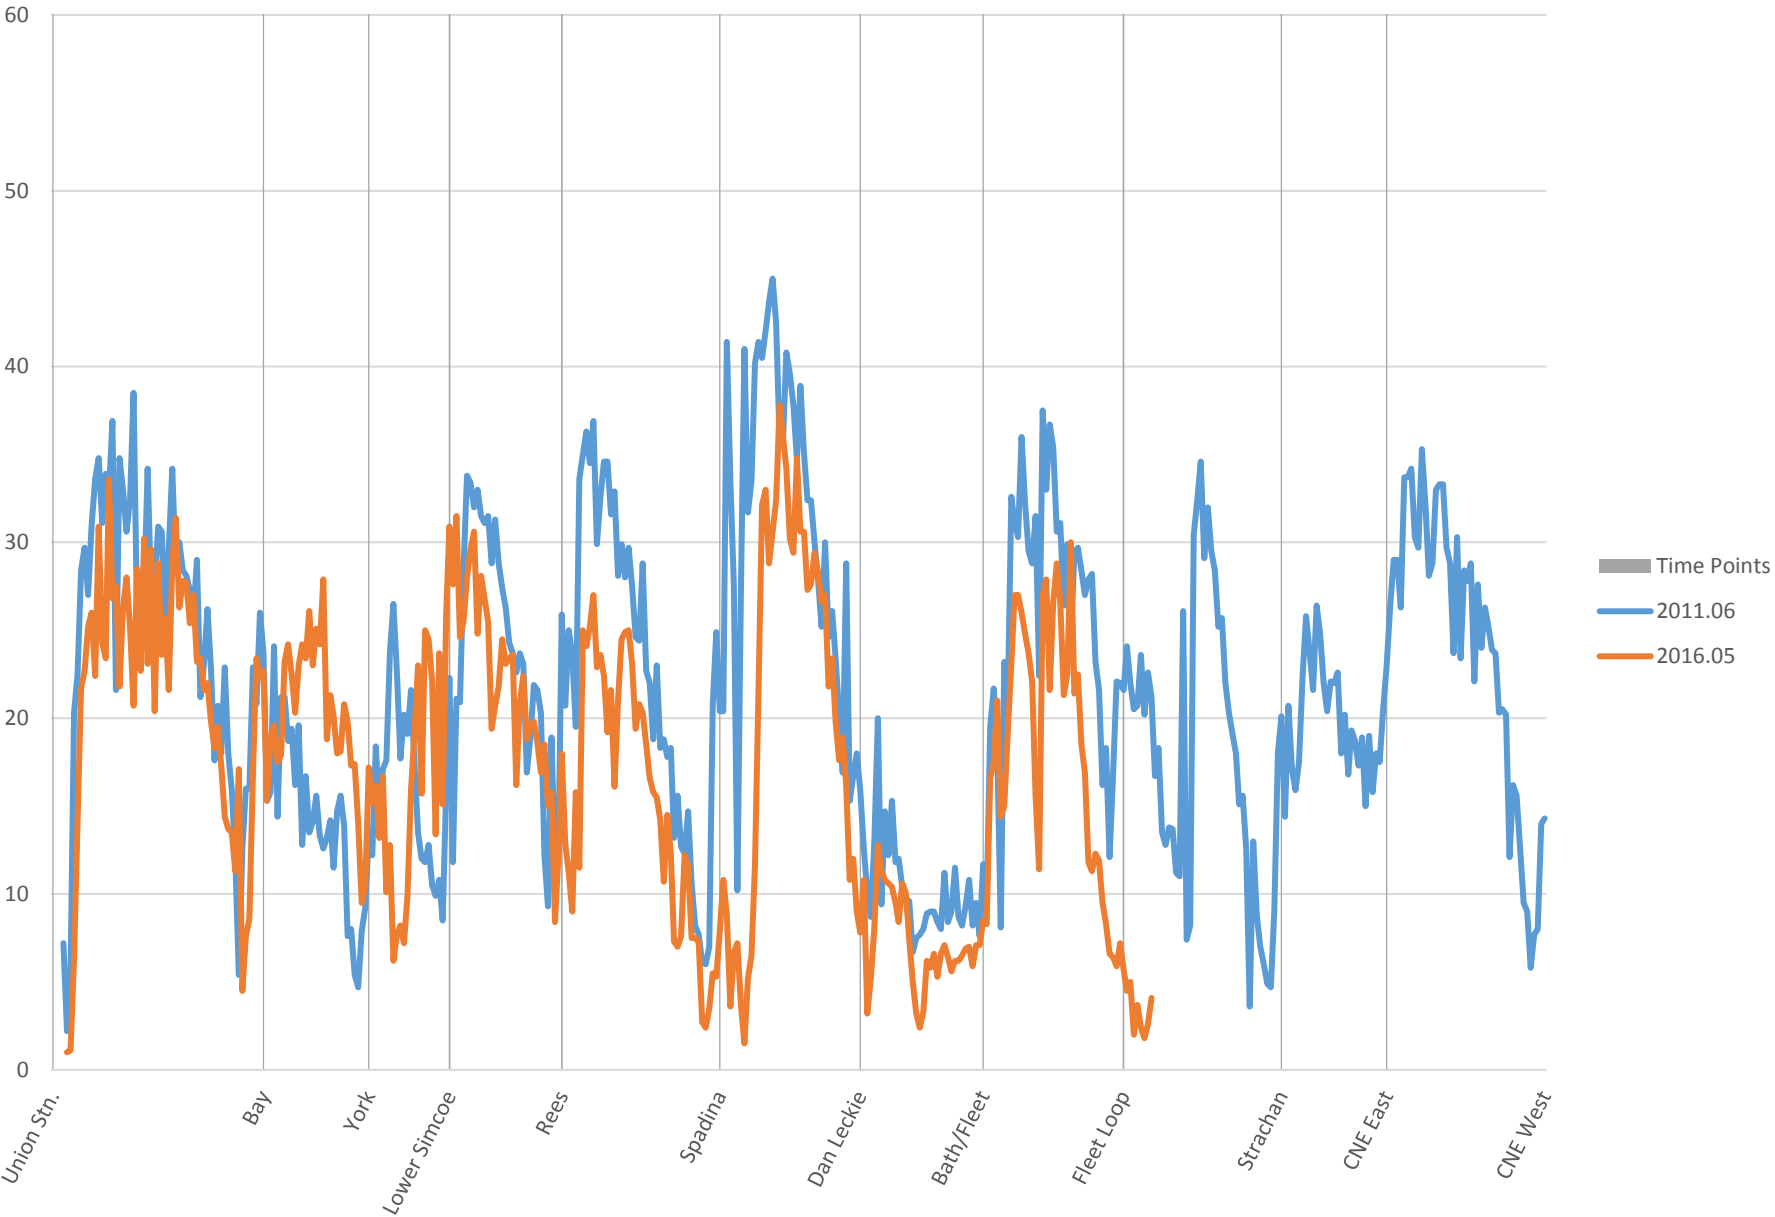

519 Queens Quay Westbound Speeds 6:00 to 7:00

519 Queens Quay Westbound Speeds 7:00 to 8:00

519 Queens Quay Westbound Speeds 8:00 to 9:00

519 Queens Quay Westbound Speeds 9:00 to 10:00

519 Queens Quay Westbound Speeds 10:00 to 11:00

519 Queens Quay Westbound Speeds 11:00 to 12:00

519 Queens Quay Westbound Speeds 12:00 to 13:00

519 Queens Quay Westbound Speeds 13:00 to 14:00

519 Queens Quay Westbound Speeds 14:00 to 15:00

519 Queens Quay Westbound Speeds 15:00 to 16:00

519 Queens Quay Westbound Speeds 16:00 to 17:00

519 Queens Quay Westbound Speeds 17:00 to 18:00

519 Queens Quay Westbound Speeds 18:00 to 19:00

519 Queens Quay Westbound Speeds 19:00 to 20:00

519 Queens Quay Westbound Speeds 20:00 to 21:00

519 Queens Quay Westbound Speeds 21:00 to 22:00

519 Queens Quay Westbound Speeds 22:00 to 23:00

519 Queens Quay Westbound Speeds 23:00 to 24:00

519 Queens Quay Westbound Speeds 24:00 to 25:00