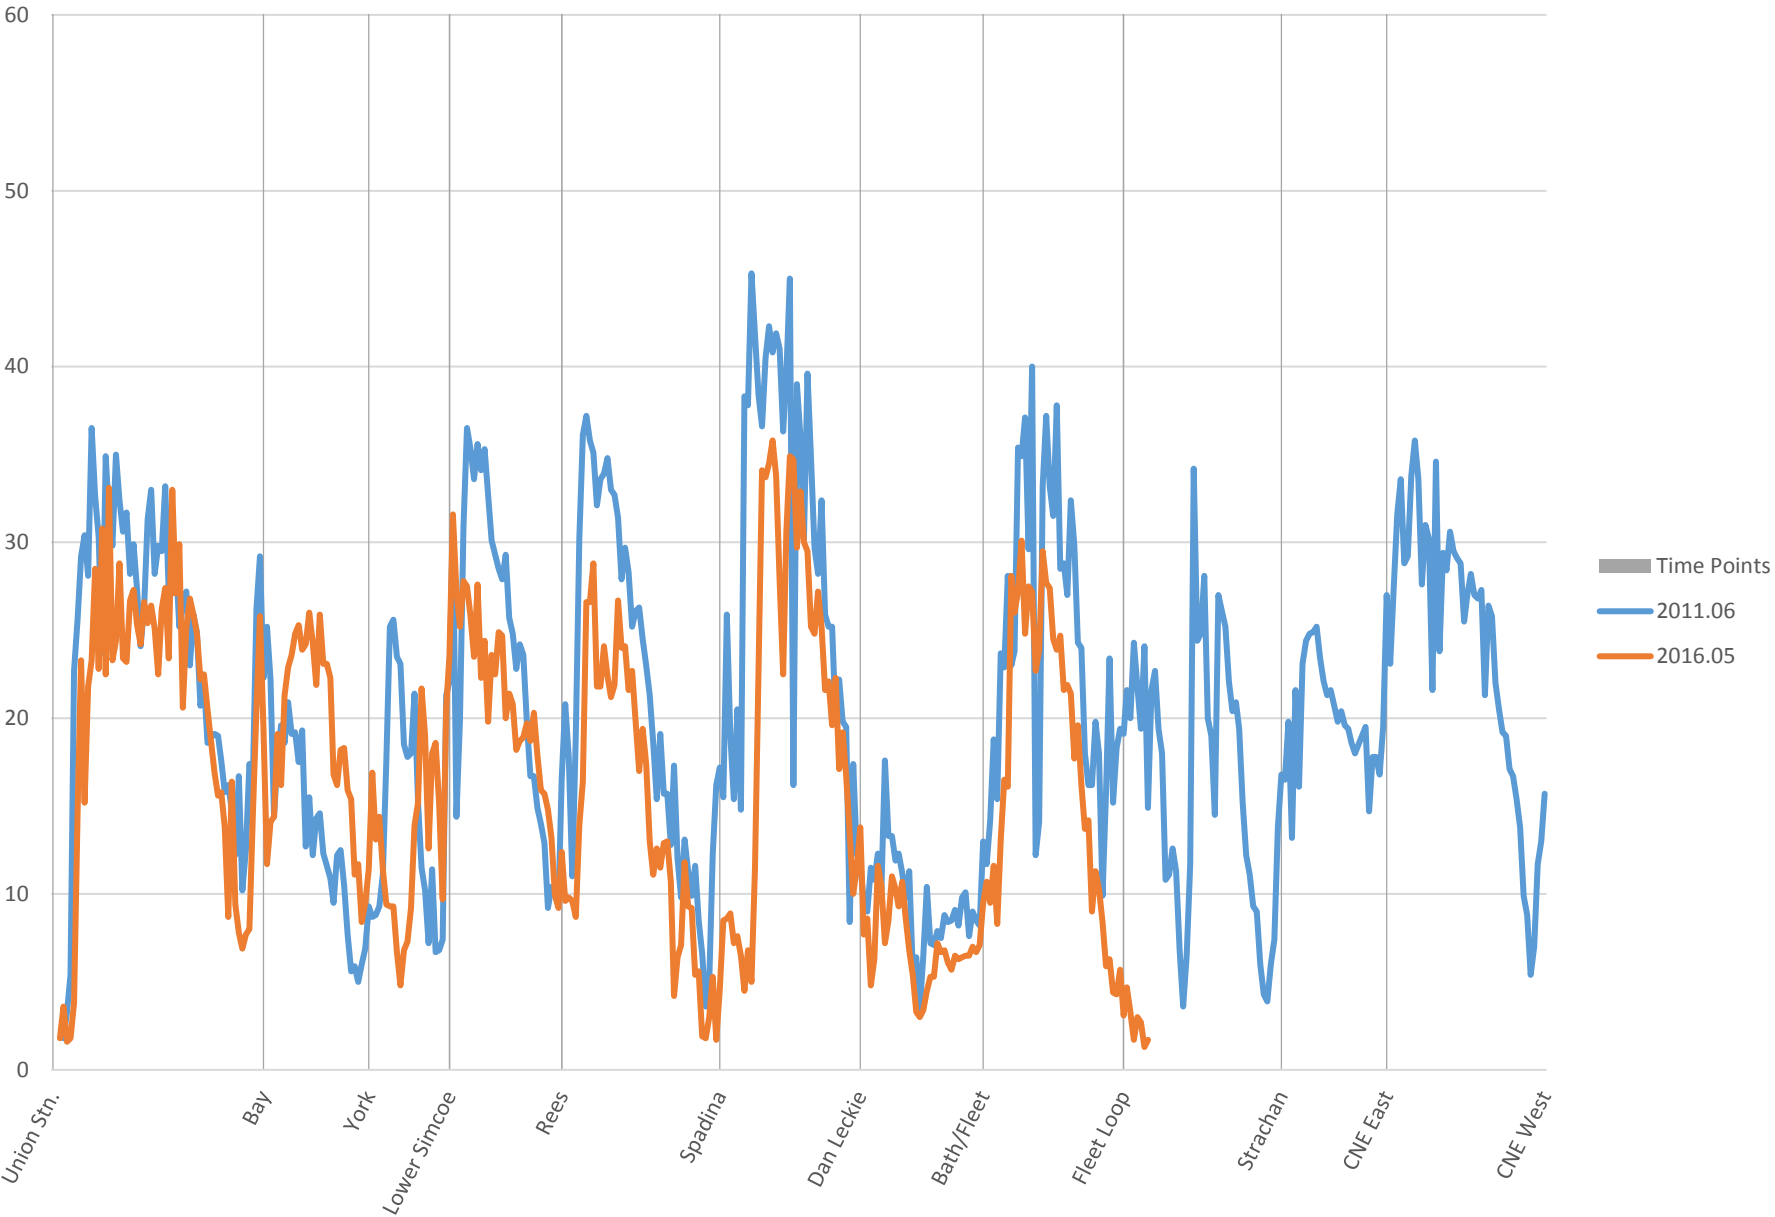

519 Queens Quay Westbound Speeds 6:00 to 7:00

519 Queens Quay Westbound Speeds 7:00 to 8:00

519 Queens Quay Westbound Speeds 8:00 to 9:00

519 Queens Quay Westbound Speeds 9:00 to 10:00

519 Queens Quay Westbound Speeds 10:00 to 11:00

519 Queens Quay Westbound Speeds 11:00 to 12:00

519 Queens Quay Westbound Speeds 12:00 to 13:00

519 Queens Quay Westbound Speeds 13:00 to 14:00

519 Queens Quay Westbound Speeds 14:00 to 15:00

519 Queens Quay Westbound Speeds 15:00 to 16:00

519 Queens Quay Westbound Speeds 16:00 to 17:00

519 Queens Quay Westbound Speeds 17:00 to 18:00

519 Queens Quay Westbound Speeds 18:00 to 19:00

519 Queens Quay Westbound Speeds 19:00 to 20:00

519 Queens Quay Westbound Speeds 20:00 to 21:00

519 Queens Quay Westbound Speeds 21:00 to 22:00

519 Queens Quay Westbound Speeds 22:00 to 23:00

519 Queens Quay Westbound Speeds 23:00 to 24:00

519 Queens Quay Westbound Speeds 24:00 to 25:00