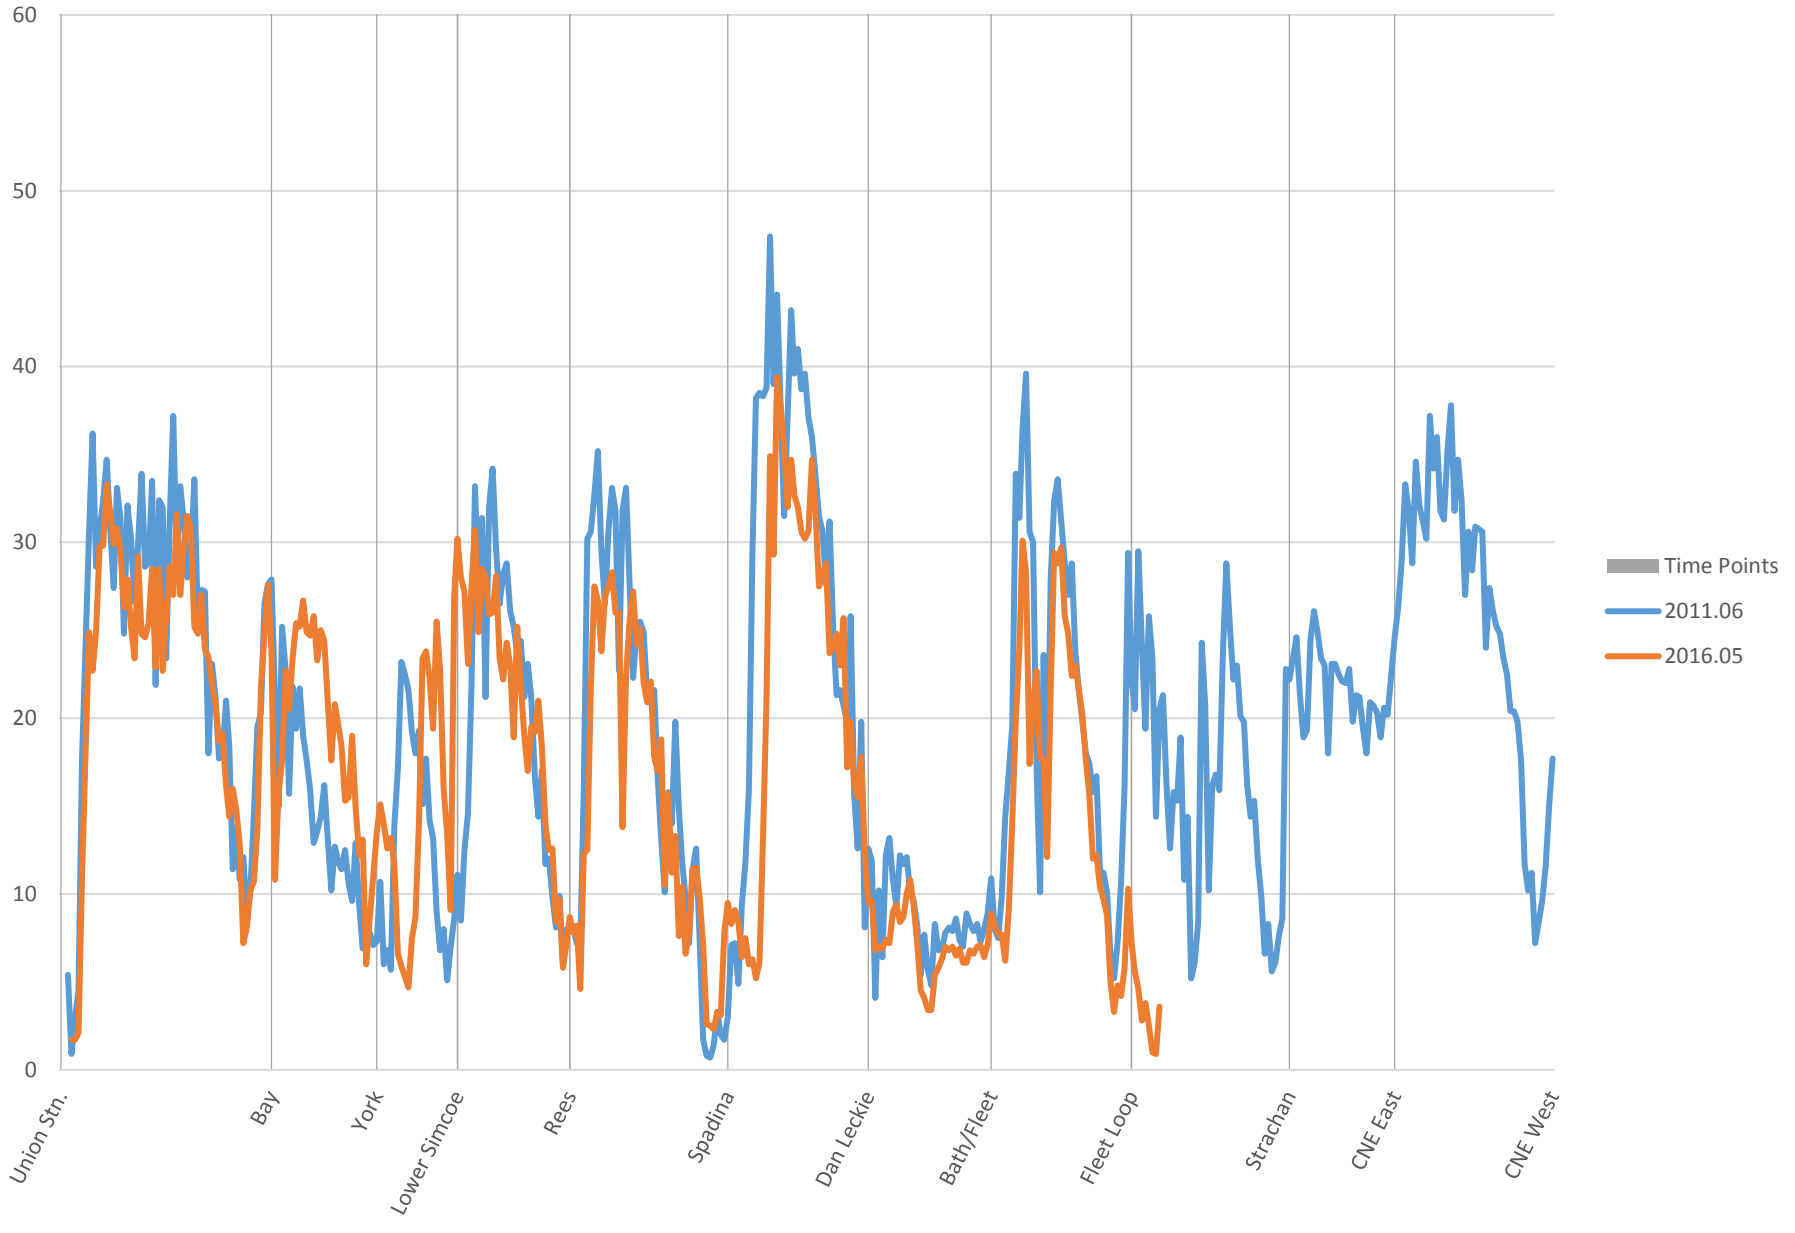

519 Queens Quay Westbound Speeds 11:00 to 12:00

519 Queens Quay Westbound Speeds 12:00 to 13:00

519 Queens Quay Westbound Speeds 13:00 to 14:00

519 Queens Quay Westbound Speeds 14:00 to 15:00

519 Queens Quay Westbound Speeds 15:00 to 16:00

519 Queens Quay Westbound Speeds 16:00 to 17:00

519 Queens Quay Westbound Speeds 17:00 to 18:00

519 Queens Quay Westbound Speeds 18:00 to 19:00

519 Queens Quay Westbound Speeds 19:00 to 20:00

519 Queens Quay Westbound Speeds 20:00 to 21:00

519 Queens Quay Westbound Speeds 21:00 to 22:00

519 Queens Quay Westbound Speeds 22:00 to 23:00

519 Queens Quay Westbound Speeds 23:00 to 24:00

519 Queens Quay Westbound Speeds 24:00 to 25:00