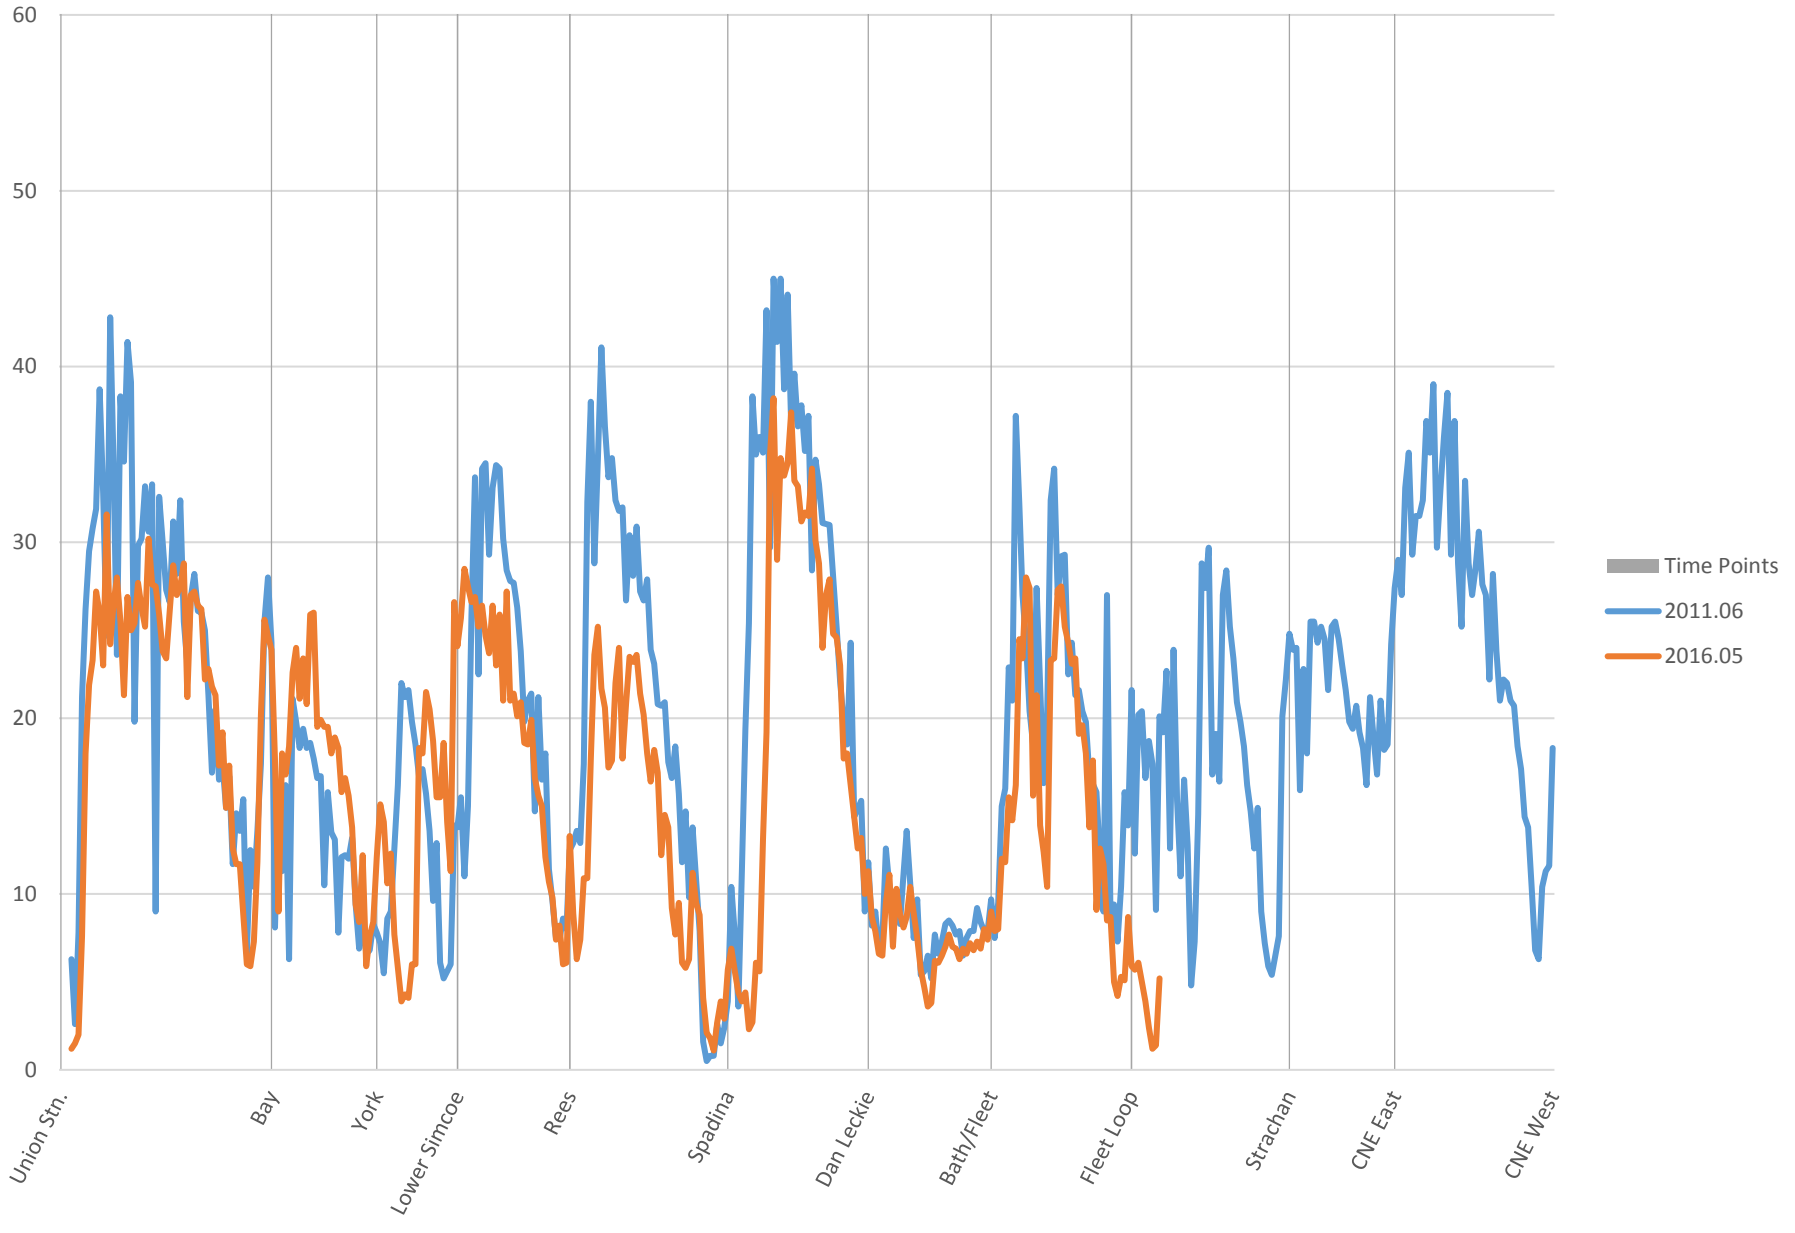

519 Queens Quay Westbound Speeds 6:00 to 7:00

519 Queens Quay Westbound Speeds 7:00 to 8:00

519 Queens Quay Westbound Speeds 8:00 to 9:00

519 Queens Quay Westbound Speeds 9:00 to 10:00

519 Queens Quay Westbound Speeds 10:00 to 11:00

519 Queens Quay Westbound Speeds 11:00 to 12:00

519 Queens Quay Westbound Speeds 12:00 to 13:00

519 Queens Quay Westbound Speeds 13:00 to 14:00

519 Queens Quay Westbound Speeds 14:00 to 15:00

519 Queens Quay Westbound Speeds 15:00 to 16:00

519 Queens Quay Westbound Speeds 16:00 to 17:00

519 Queens Quay Westbound Speeds 17:00 to 18:00

519 Queens Quay Westbound Speeds 18:00 to 19:00

519 Queens Quay Westbound Speeds 19:00 to 20:00

519 Queens Quay Westbound Speeds 20:00 to 21:00

519 Queens Quay Westbound Speeds 21:00 to 22:00

519 Queens Quay Westbound Speeds 22:00 to 23:00

519 Queens Quay Westbound Speeds 23:00 to 24:00

519 Queens Quay Westbound Speeds 24:00 to 25:00