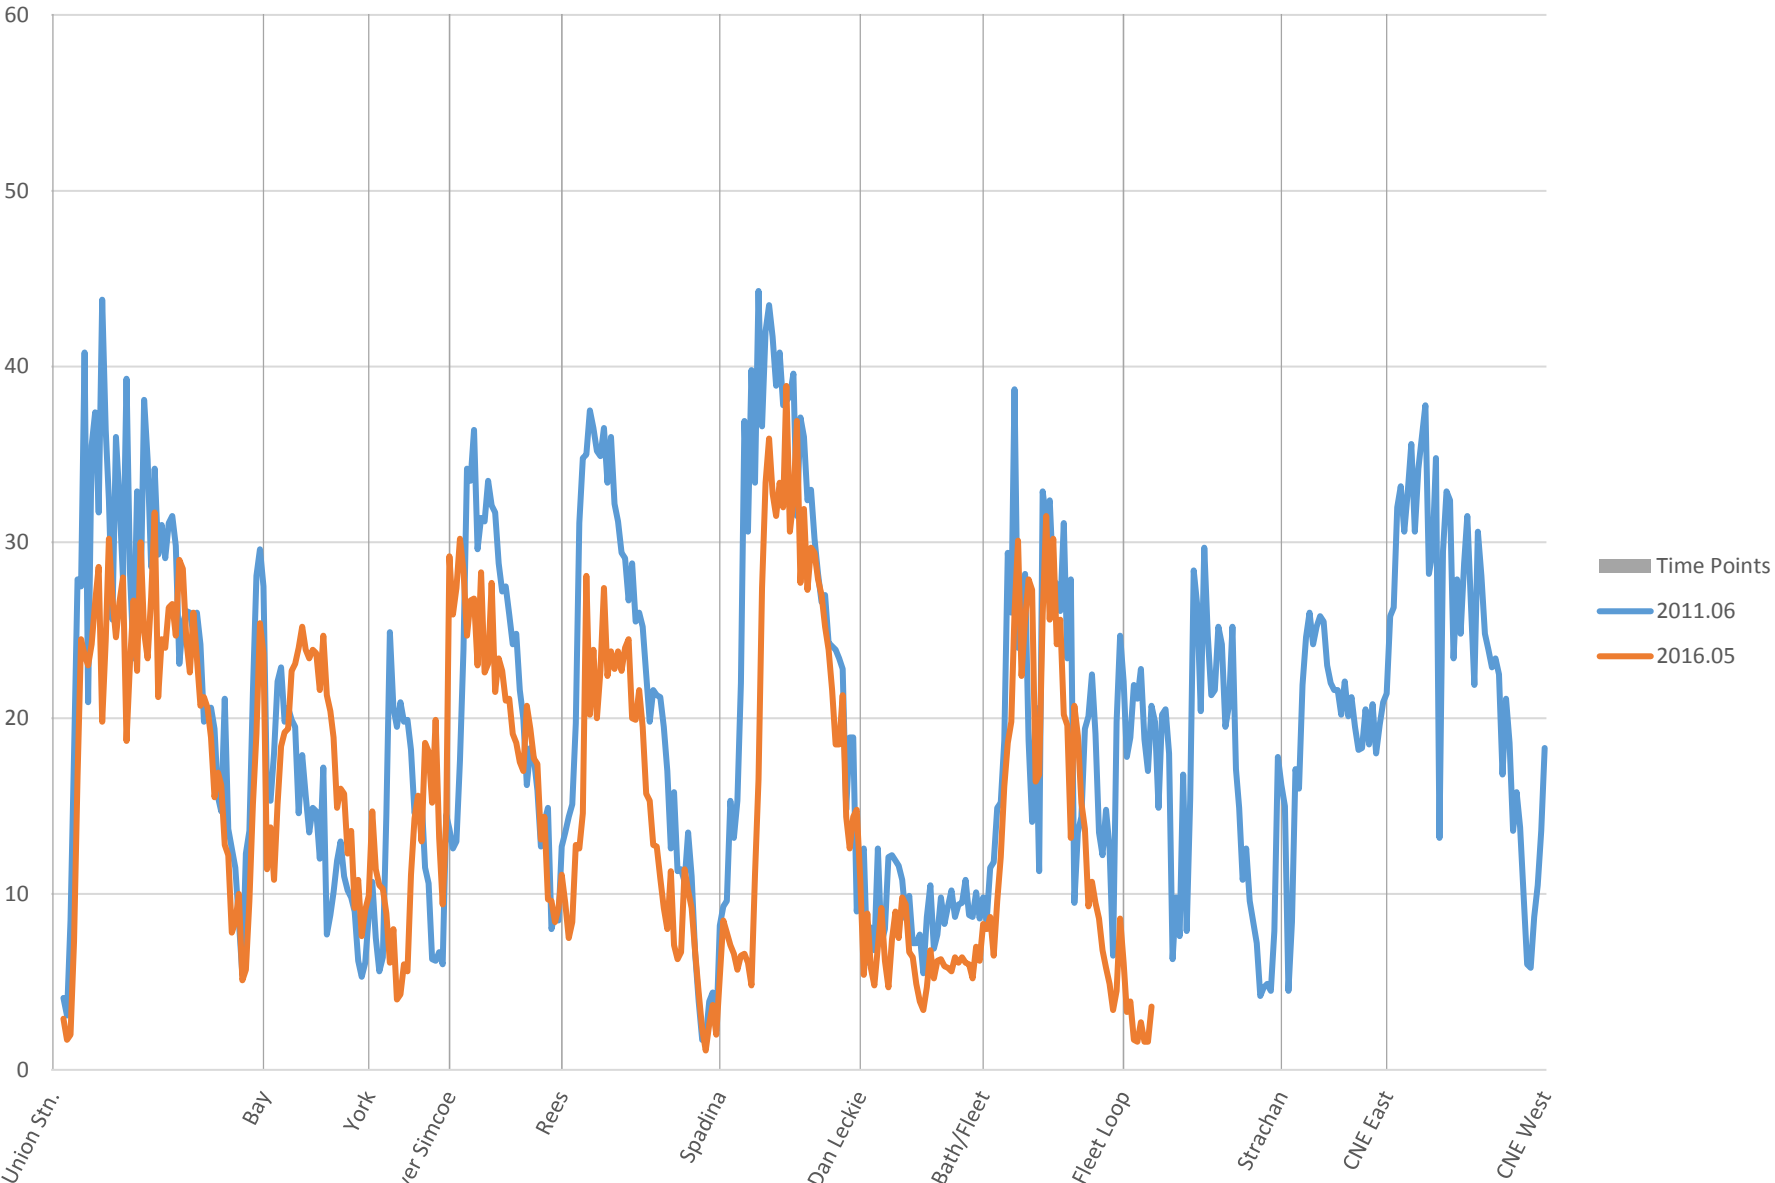

519 Queens Quay Westbound Speeds 6:00 to 7:00

519 Queens Quay Westbound Speeds 7:00 to 8:00

519 Queens Quay Westbound Speeds 8:00 to 9:00

519 Queens Quay Westbound Speeds 9:00 to 10:00

519 Queens Quay Westbound Speeds 10:00 to 11:00

519 Queens Quay Westbound Speeds 11:00 to 12:00

519 Queens Quay Westbound Speeds 12:00 to 13:00

519 Queens Quay Westbound Speeds 13:00 to 14:00

519 Queens Quay Westbound Speeds 14:00 to 15:00

519 Queens Quay Westbound Speeds 15:00 to 16:00

519 Queens Quay Westbound Speeds 16:00 to 17:00

519 Queens Quay Westbound Speeds 17:00 to 18:00

519 Queens Quay Westbound Speeds 18:00 to 19:00

519 Queens Quay Westbound Speeds 19:00 to 20:00

519 Queens Quay Westbound Speeds 20:00 to 21:00

519 Queens Quay Westbound Speeds 21:00 to 22:00

519 Queens Quay Westbound Speeds 22:00 to 23:00

519 Queens Quay Westbound Speeds 23:00 to 24:00

519 Queens Quay Westbound Speeds 24:00 to 25:00