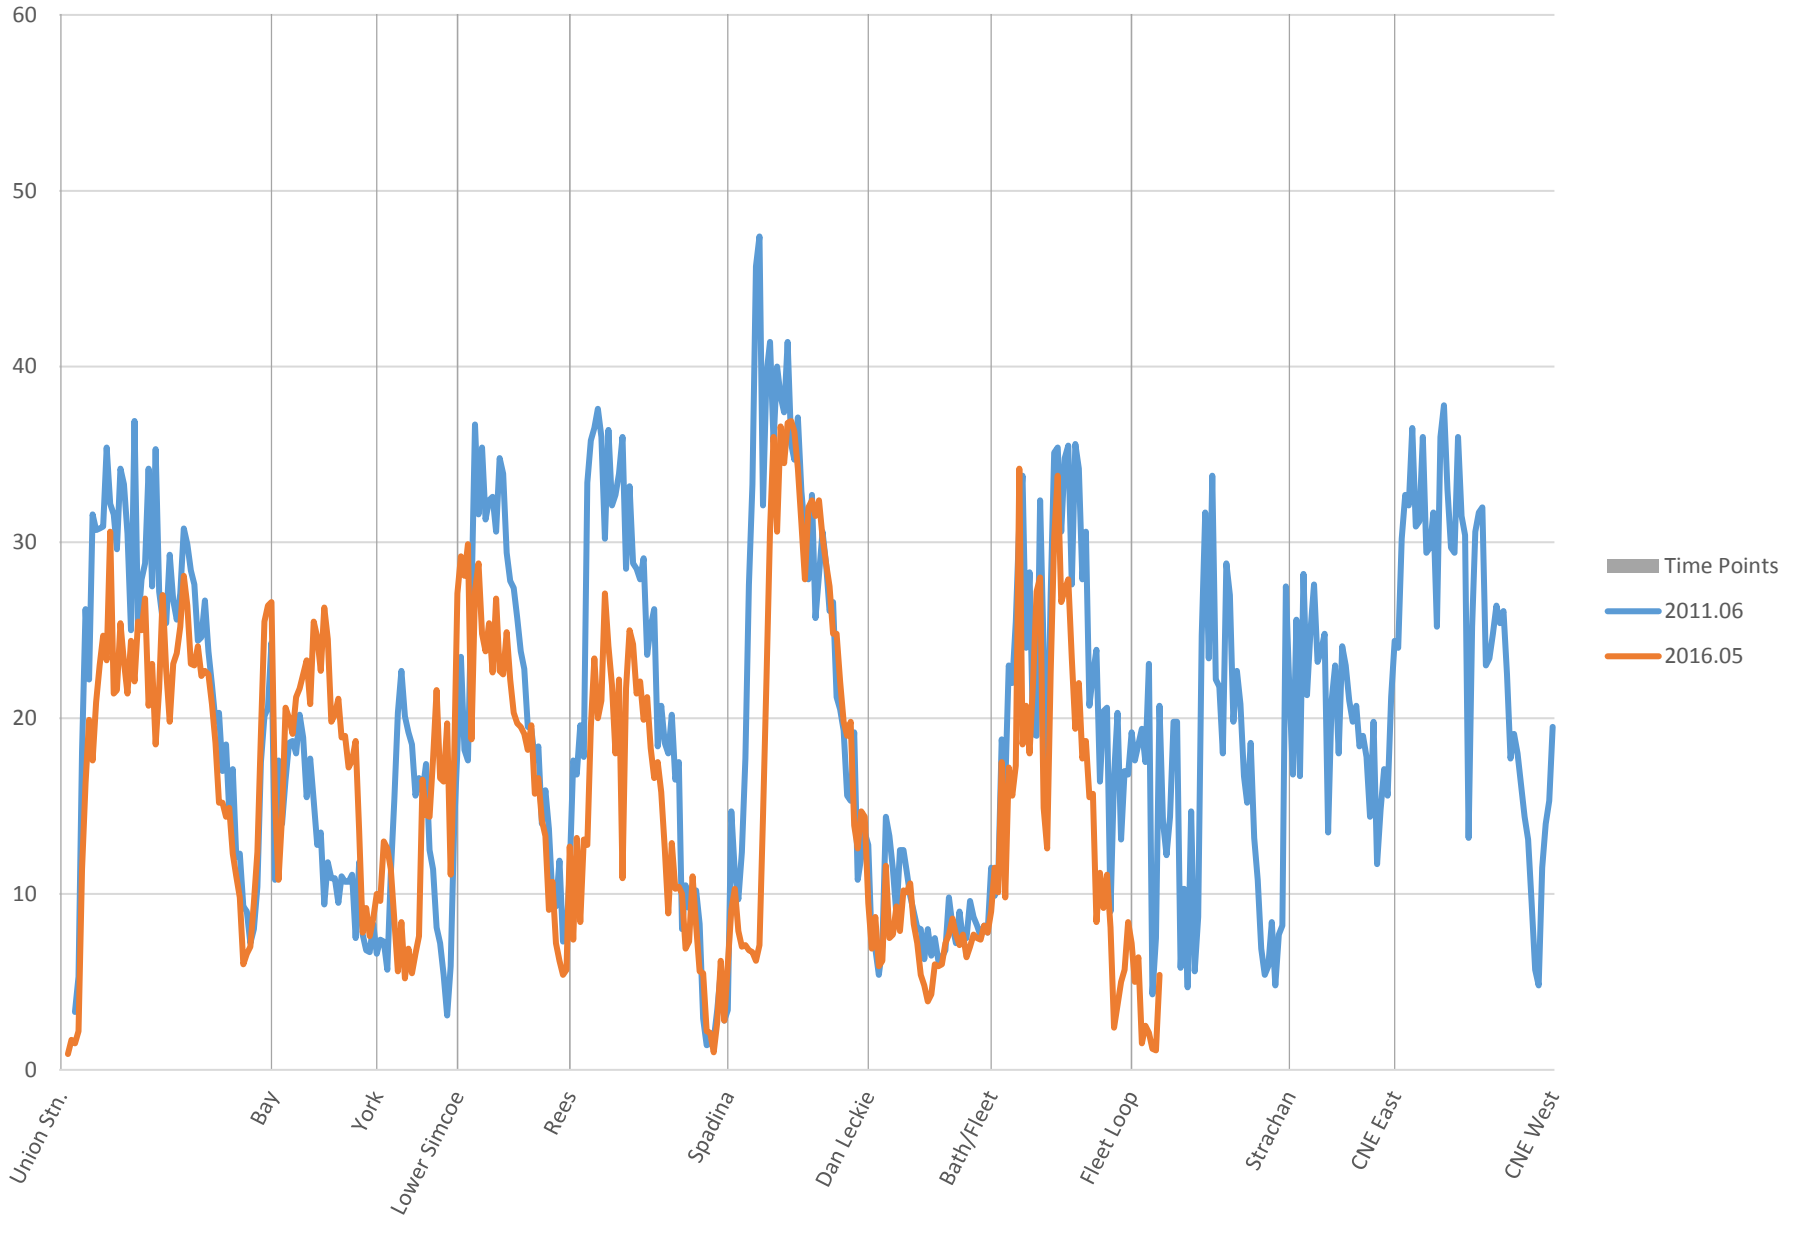

519 Queens Quay Westbound Speeds 6:00 to 7:00

519 Queens Quay Westbound Speeds 7:00 to 8:00

519 Queens Quay Westbound Speeds 8:00 to 9:00

519 Queens Quay Westbound Speeds 9:00 to 10:00

519 Queens Quay Westbound Speeds 10:00 to 11:00

519 Queens Quay Westbound Speeds 11:00 to 12:00

519 Queens Quay Westbound Speeds 12:00 to 13:00

519 Queens Quay Westbound Speeds 13:00 to 14:00

519 Queens Quay Westbound Speeds 14:00 to 15:00

519 Queens Quay Westbound Speeds 15:00 to 16:00

519 Queens Quay Westbound Speeds 16:00 to 17:00

519 Queens Quay Westbound Speeds 17:00 to 18:00

519 Queens Quay Westbound Speeds 18:00 to 19:00

519 Queens Quay Westbound Speeds 19:00 to 20:00

519 Queens Quay Westbound Speeds 20:00 to 21:00

519 Queens Quay Westbound Speeds 21:00 to 22:00

519 Queens Quay Westbound Speeds 22:00 to 23:00

519 Queens Quay Westbound Speeds 23:00 to 24:00

519 Queens Quay Westbound Speeds 24:00 to 25:00