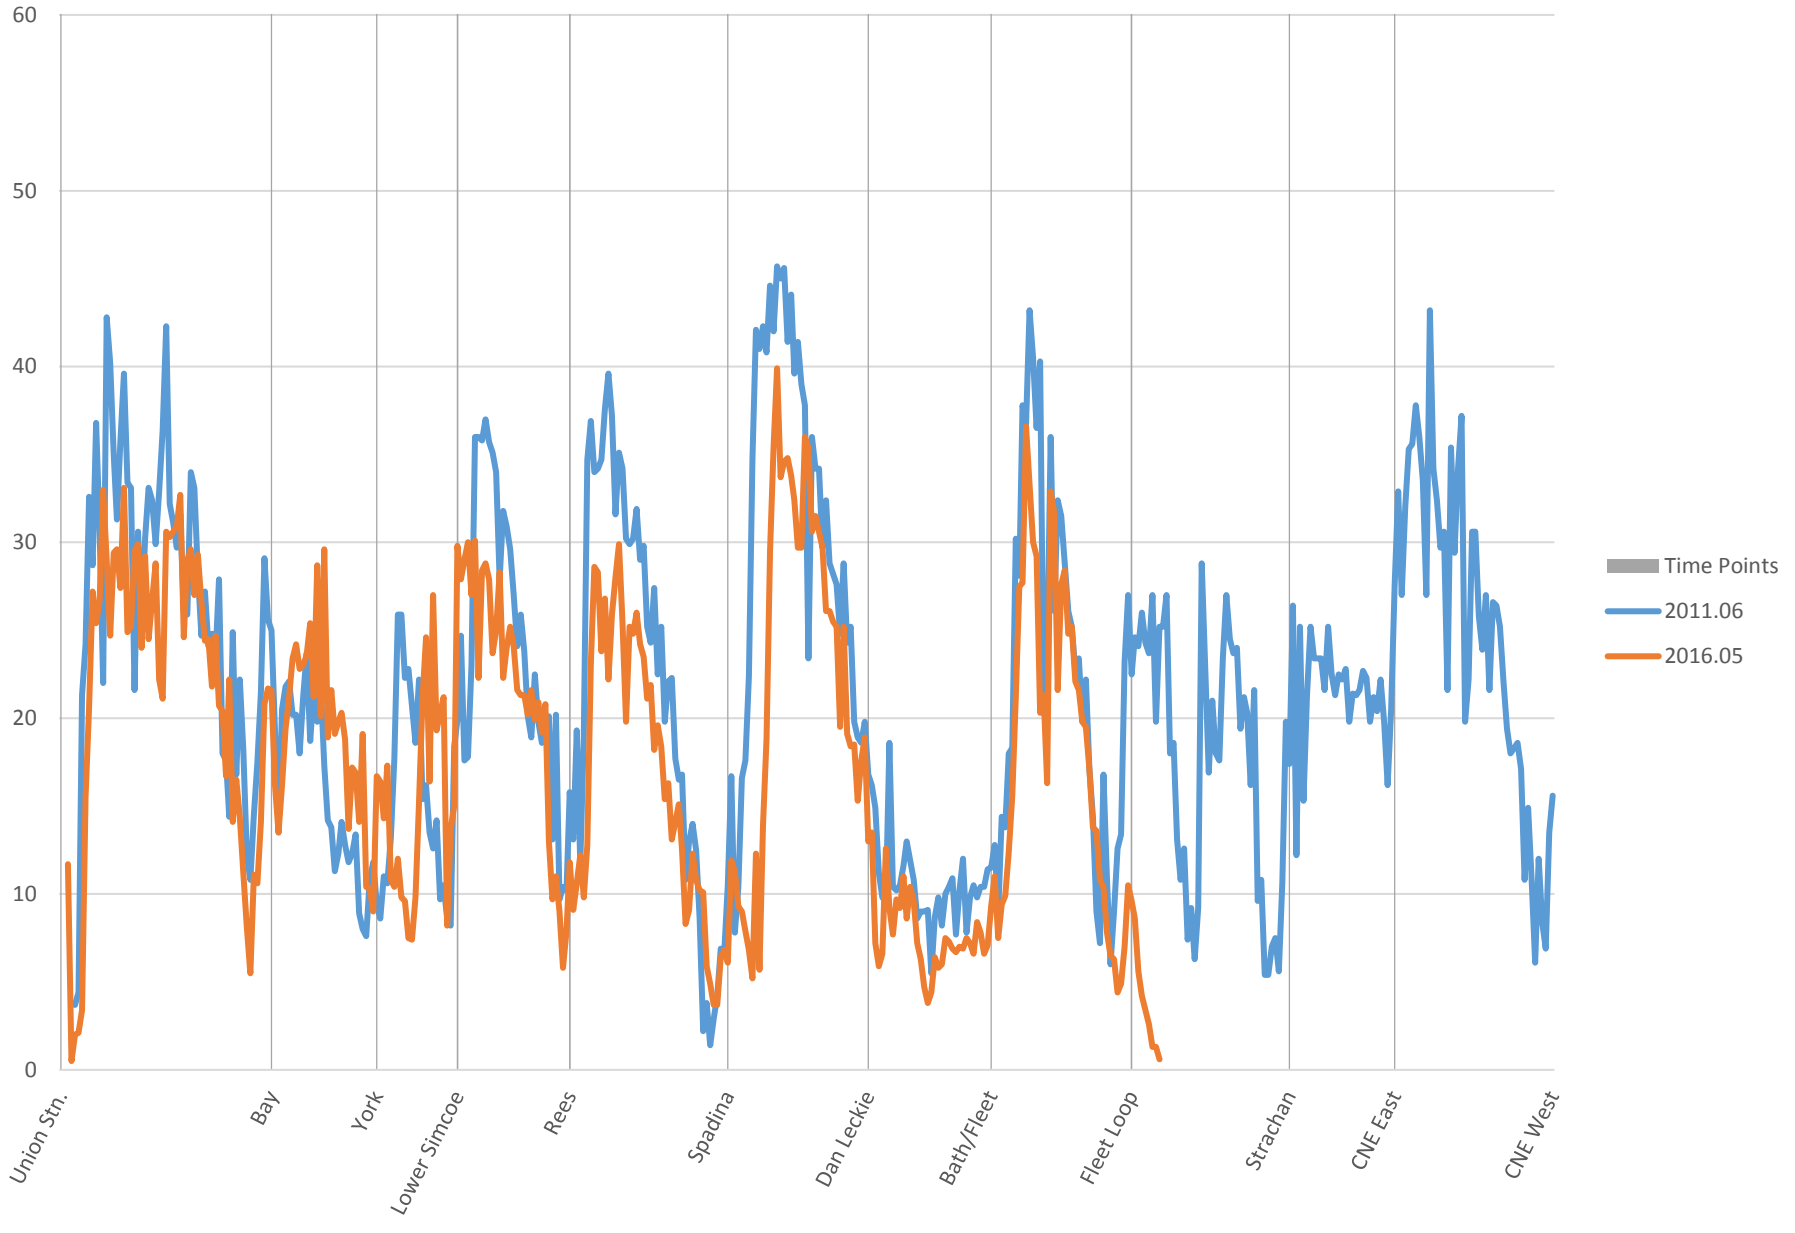

519 Queens Quay Westbound Speeds 6:00 to 7:00

519 Queens Quay Westbound Speeds 7:00 to 8:00

519 Queens Quay Westbound Speeds 8:00 to 9:00

519 Queens Quay Westbound Speeds 9:00 to 10:00

519 Queens Quay Westbound Speeds 10:00 to 11:00

519 Queens Quay Westbound Speeds 11:00 to 12:00

519 Queens Quay Westbound Speeds 12:00 to 13:00

519 Queens Quay Westbound Speeds 13:00 to 14:00

519 Queens Quay Westbound Speeds 14:00 to 15:00

519 Queens Quay Westbound Speeds 15:00 to 16:00

519 Queens Quay Westbound Speeds 16:00 to 17:00

519 Queens Quay Westbound Speeds 17:00 to 18:00

519 Queens Quay Westbound Speeds 18:00 to 19:00

519 Queens Quay Westbound Speeds 19:00 to 20:00

519 Queens Quay Westbound Speeds 20:00 to 21:00

519 Queens Quay Westbound Speeds 21:00 to 22:00

519 Queens Quay Westbound Speeds 22:00 to 23:00

519 Queens Quay Westbound Speeds 23:00 to 24:00

519 Queens Quay Westbound Speeds 24:00 to 25:00