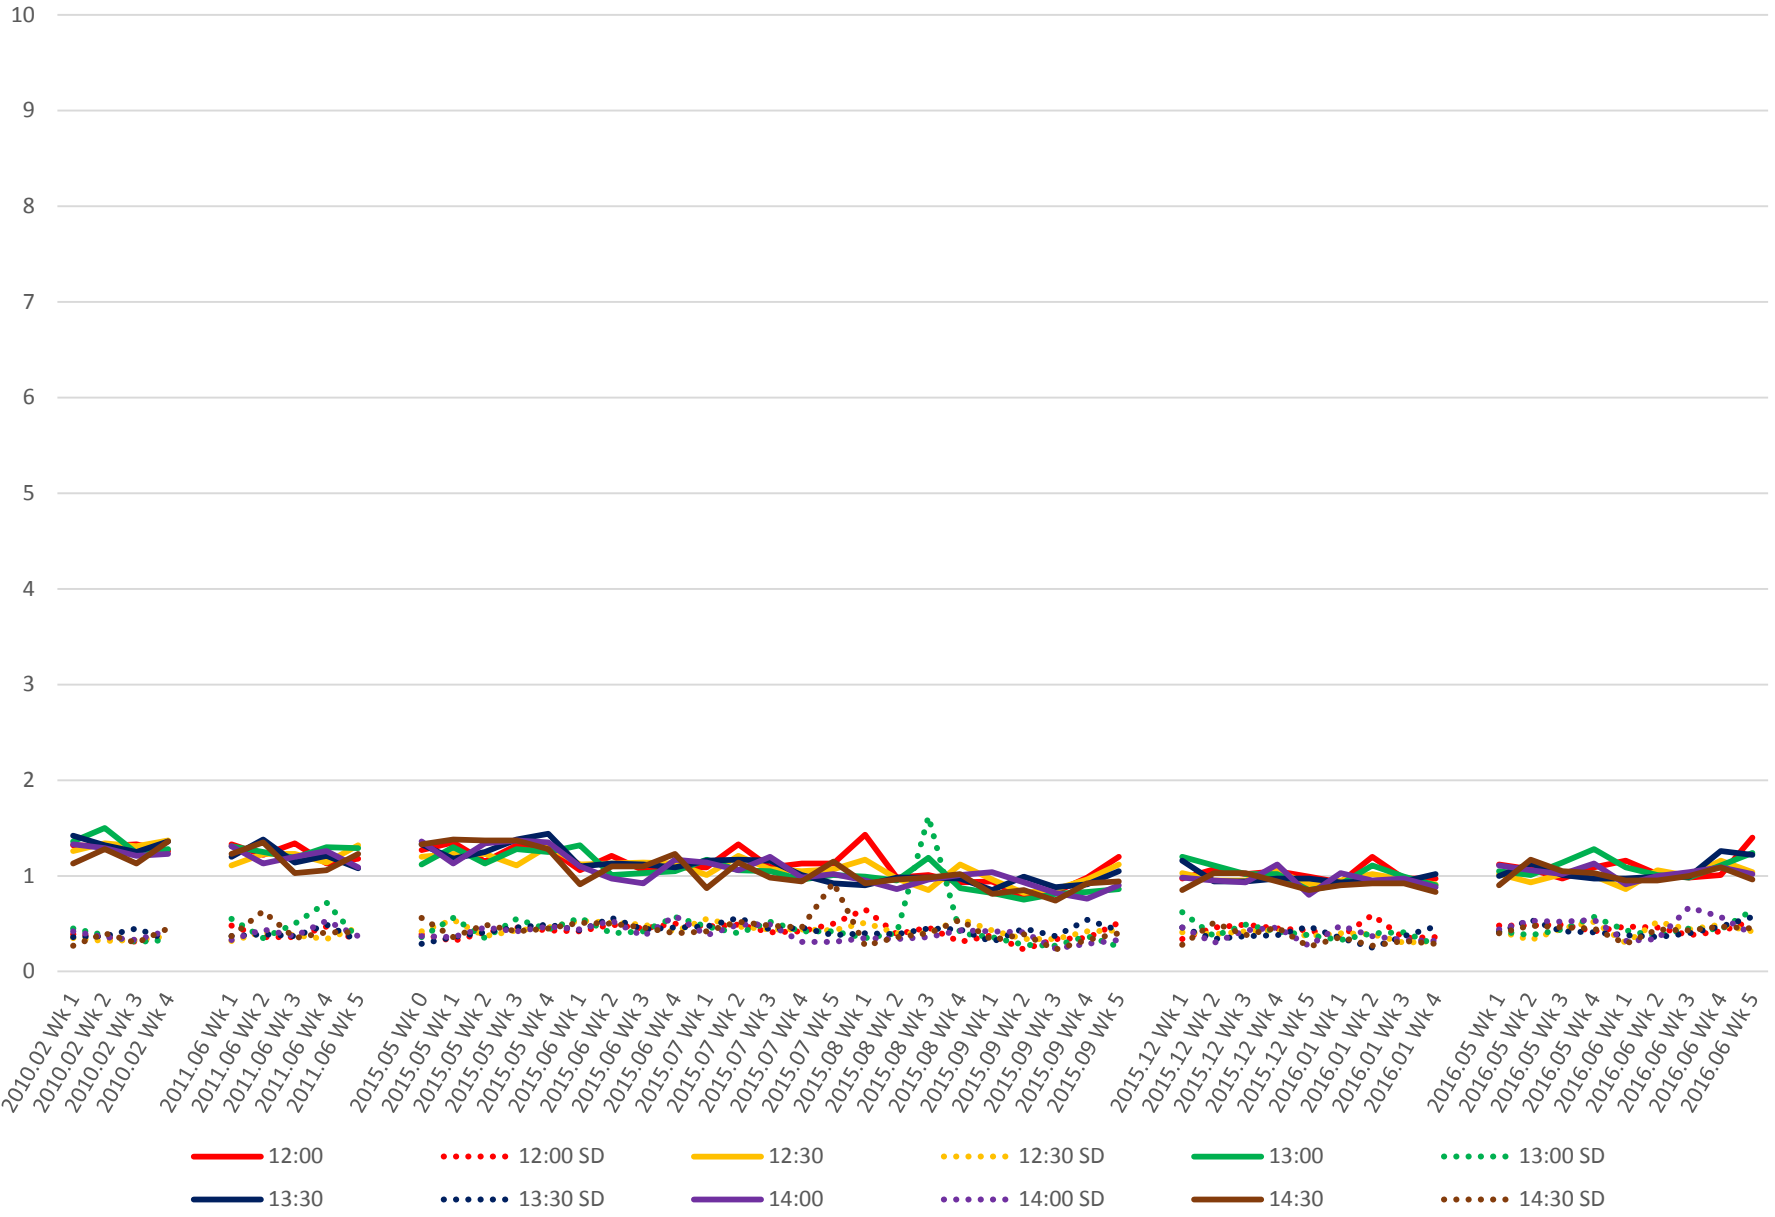

519 Queens Quay West Link Times From Bay To York Westbound Early Morning

519 Queens Quay West Link Times From Bay To York Westbound Late Morning

519 Queens Quay West Link Times From Bay To York Westbound Early Afternoon

519 Queens Quay West Link Times From Bay To York Westbound Late Afternoon

519 Queens Quay West Link Times From Bay To York Westbound Early Evening

519 Queens Quay West Link Times From Bay To York Westbound Late Evening