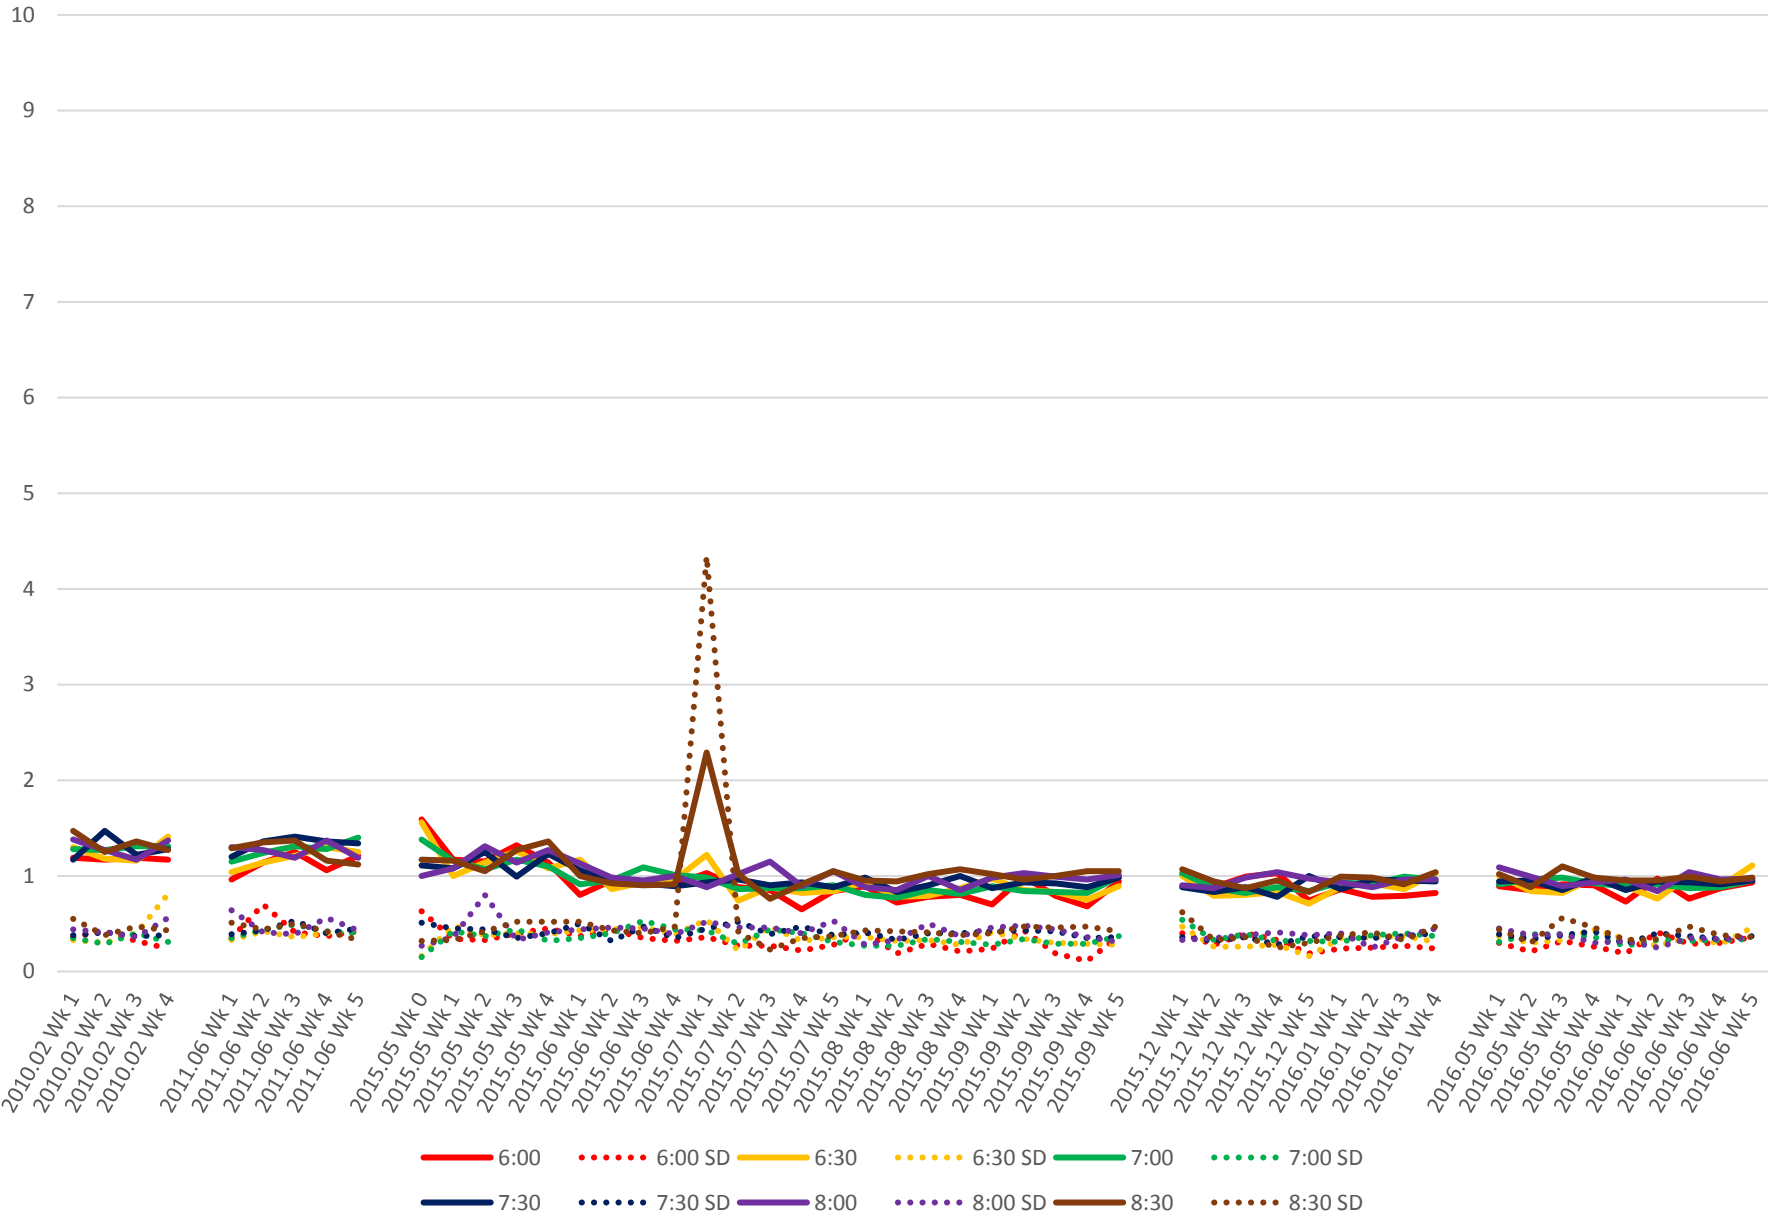

519 Queens Quay West Link Times From Bay To York Westbound Early Morning

519 Queens Quay West Link Times From Bay To York Westbound Late Morning

519 Queens Quay West Link Times From Bay To York Westbound Early Afternoon

519 Queens Quay West Link Times From Bay To York Westbound Late Afternoon

519 Queens Quay West Link Times From Bay To York Westbound Early Evening

519 Queens Quay West Link Times From Bay To York Westbound Late Evening