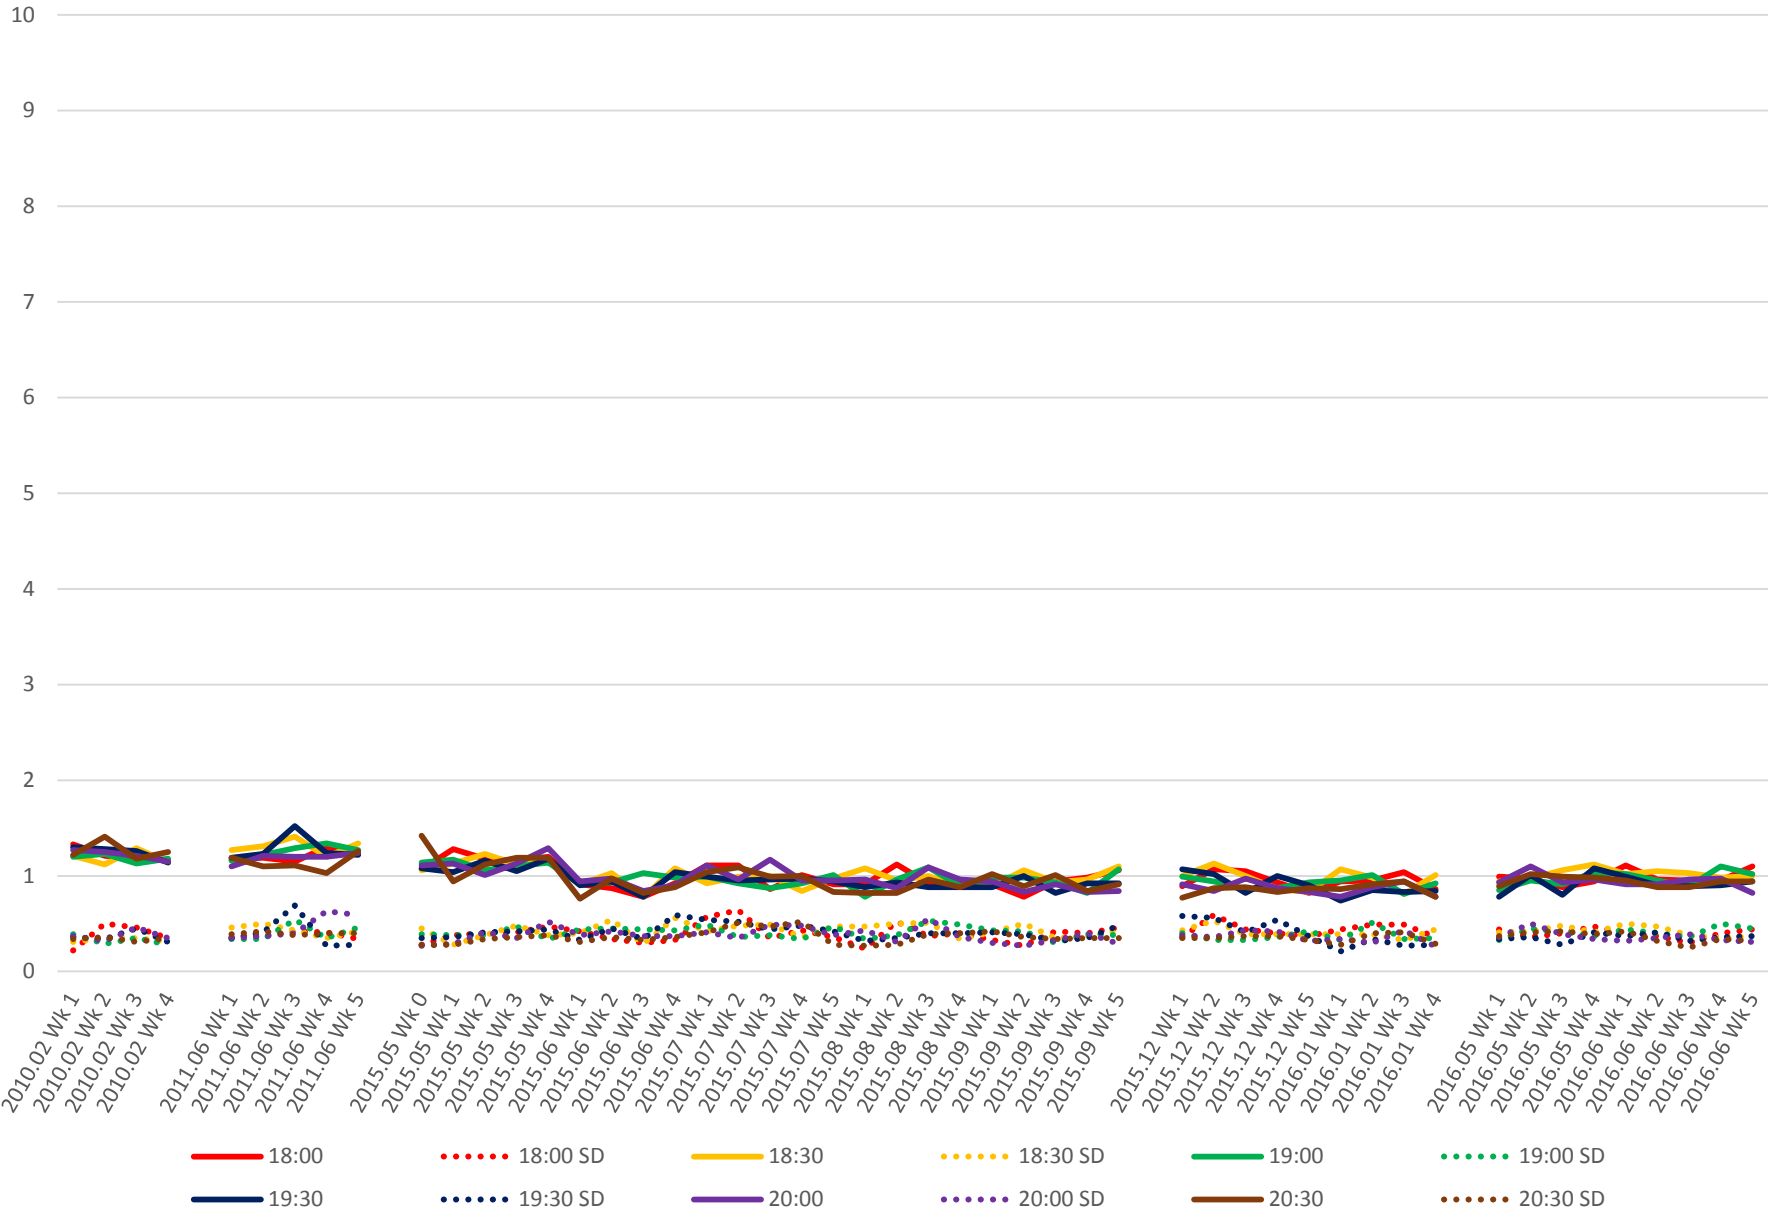

519 Queens Quay West Link Times From Bay To York Westbound Early Morning

519 Queens Quay West Link Times From Bay To York Westbound Late Morning

519 Queens Quay West Link Times From Bay To York Westbound Early Afternoon

519 Queens Quay West Link Times From Bay To York Westbound Late Afternoon

519 Queens Quay West Link Times From Bay To York Westbound Early Evening

519 Queens Quay West Link Times From Bay To York Westbound Late Evening