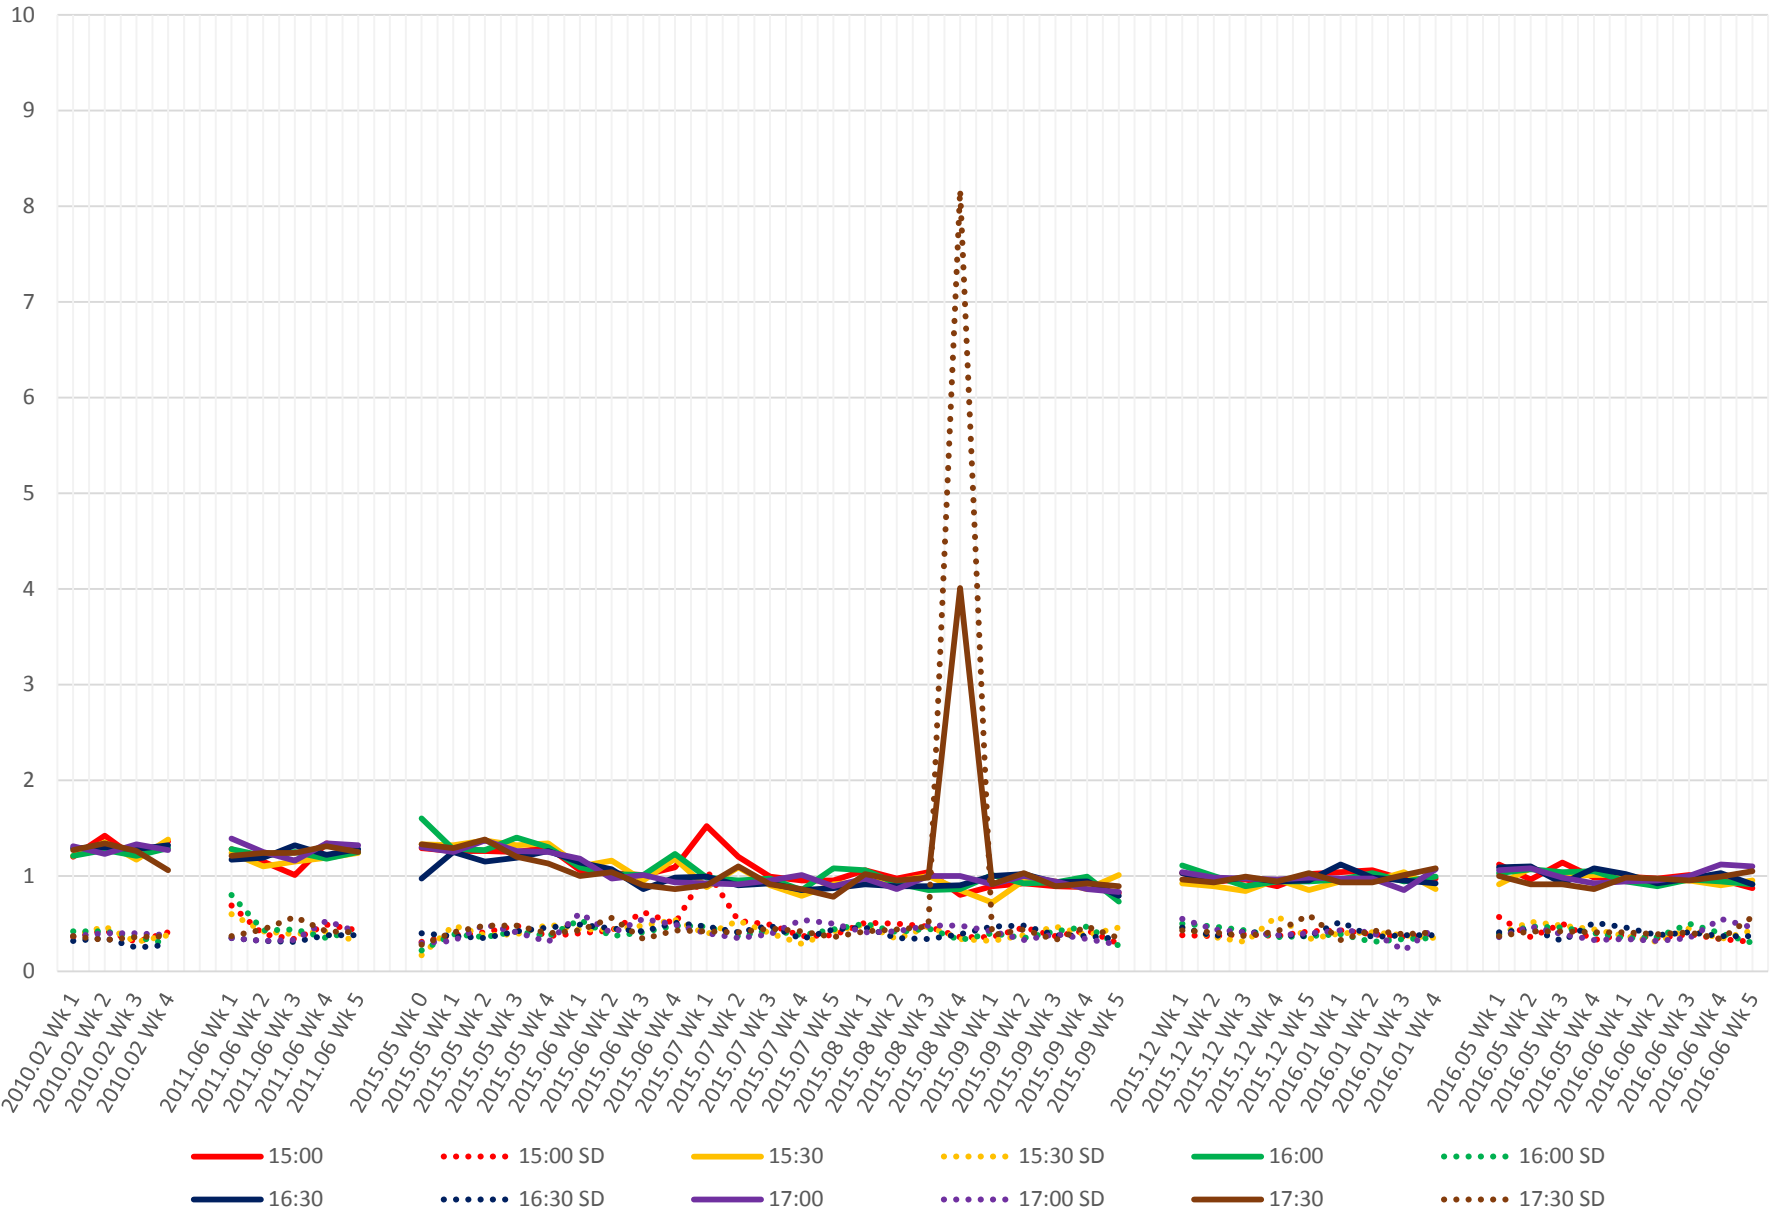

519 Queens Quay West Link Times From Bay To York Westbound Early Morning

519 Queens Quay West Link Times From Bay To York Westbound Late Morning

519 Queens Quay West Link Times From Bay To York Westbound Early Afternoon

519 Queens Quay West Link Times From Bay To York Westbound Late Afternoon

519 Queens Quay West Link Times From Bay To York Westbound Early Evening

519 Queens Quay West Link Times From Bay To York Westbound Late Evening