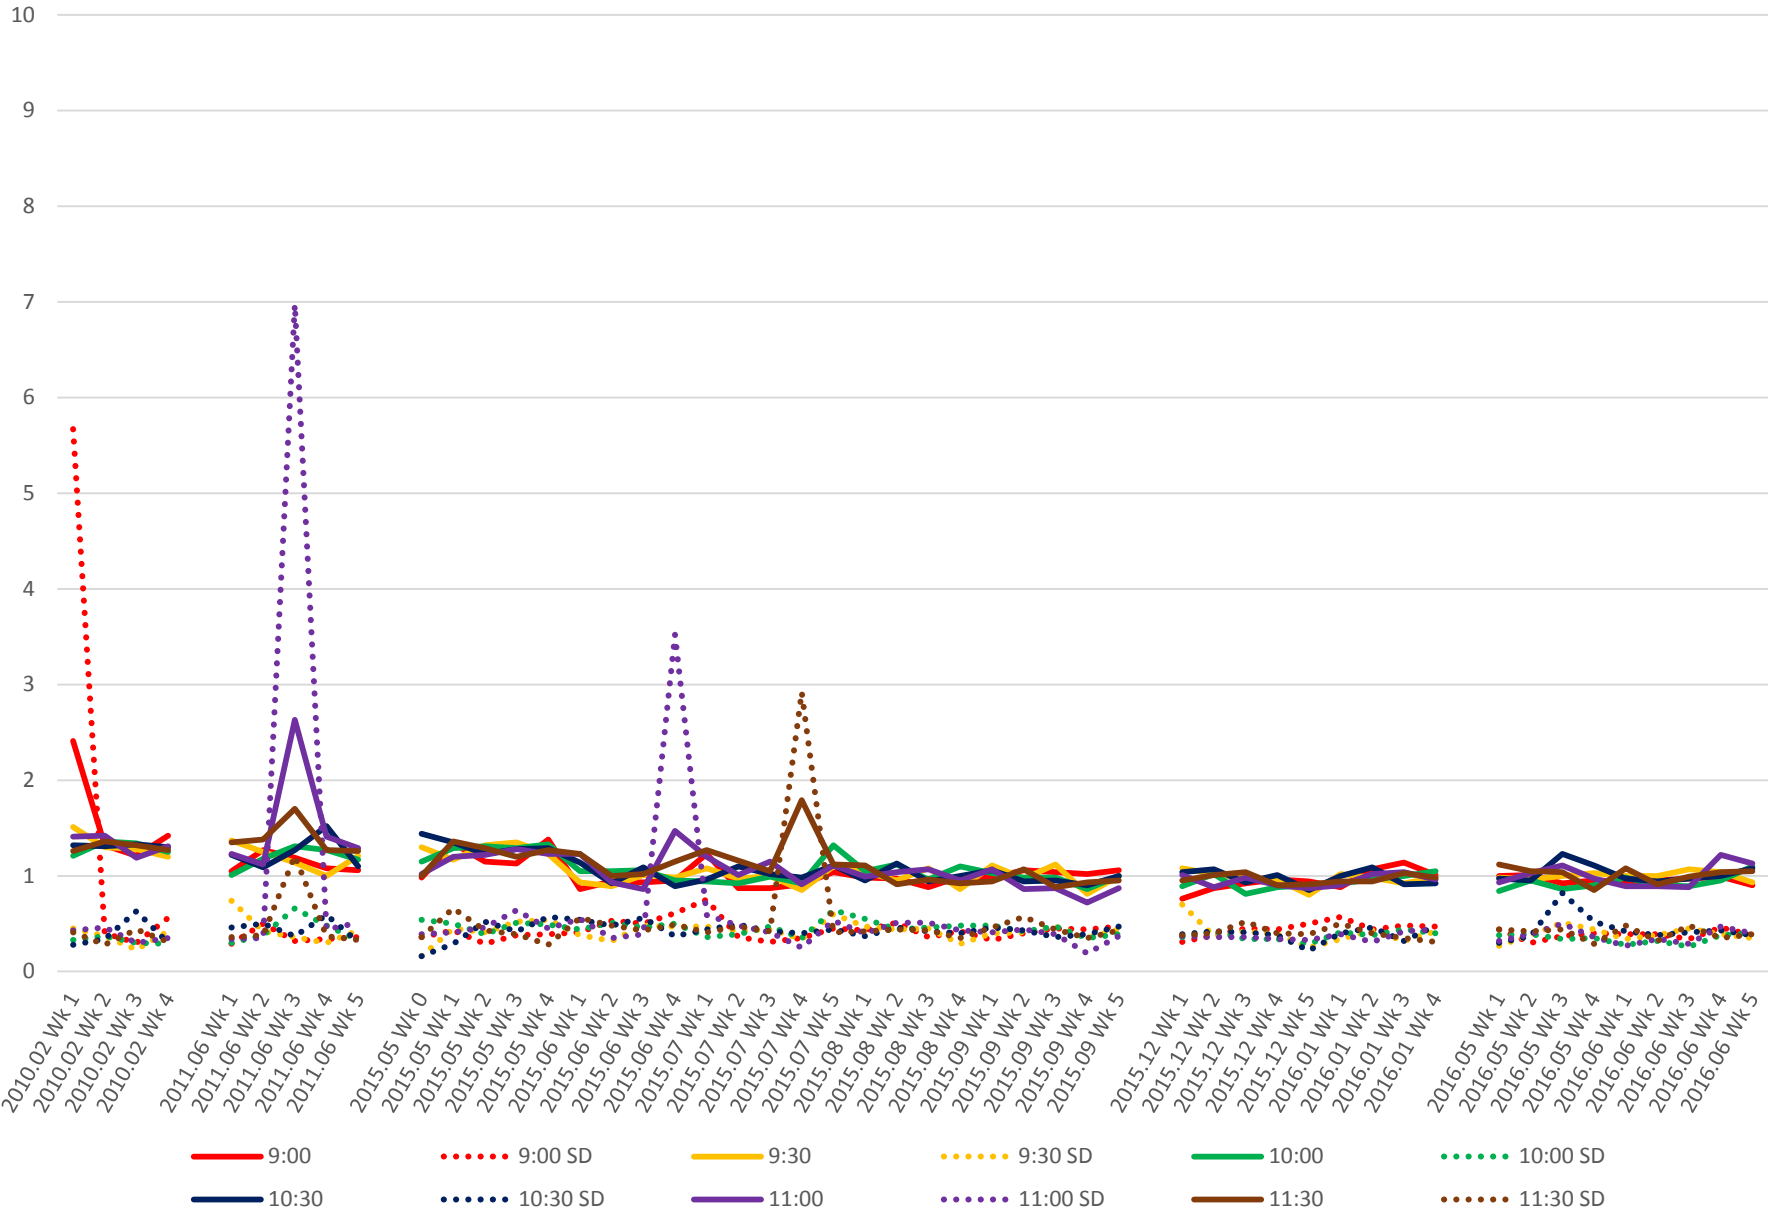

519 Queens Quay West Link Times From Bay To York Westbound Early Morning

519 Queens Quay West Link Times From Bay To York Westbound Late Morning

519 Queens Quay West Link Times From Bay To York Westbound Early Afternoon

519 Queens Quay West Link Times From Bay To York Westbound Late Afternoon

519 Queens Quay West Link Times From Bay To York Westbound Early Evening

519 Queens Quay West Link Times From Bay To York Westbound Late Evening