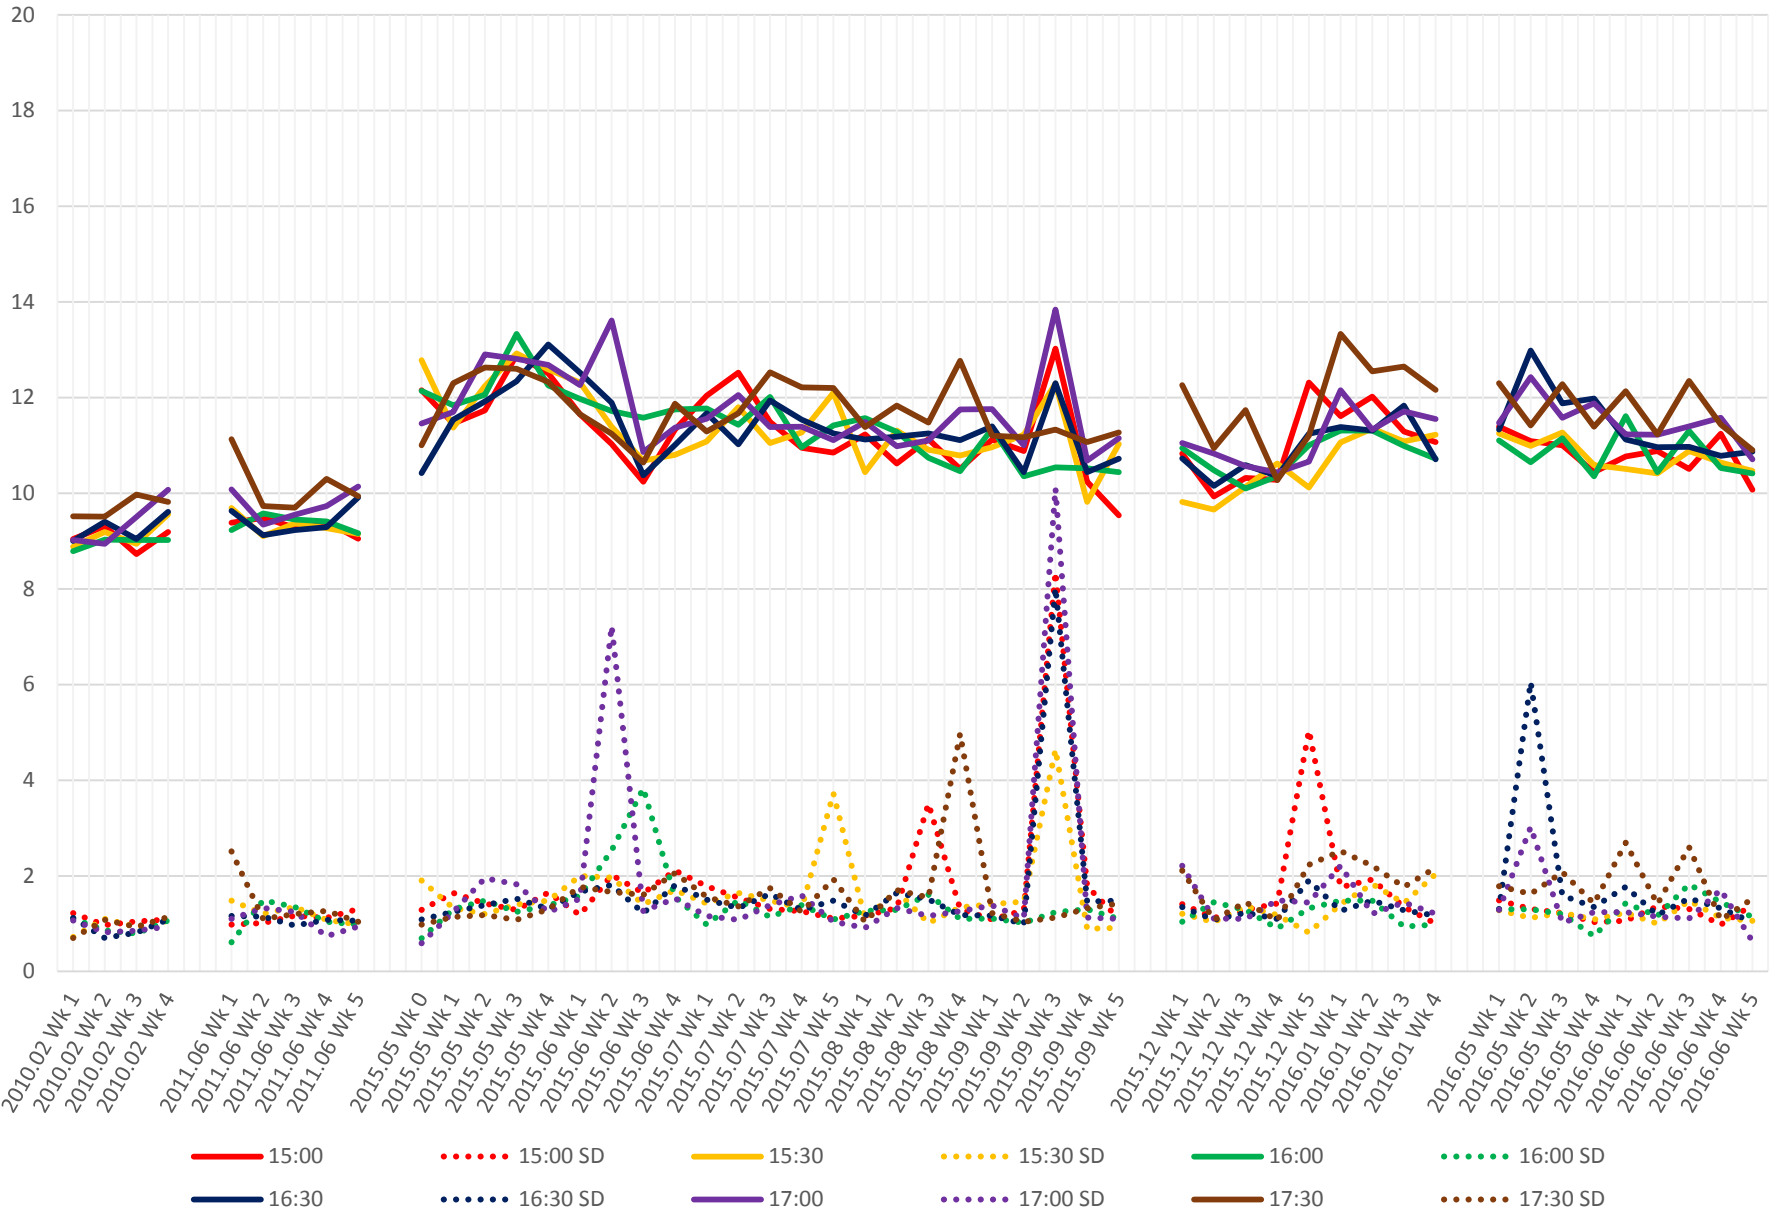

519 Queens Quay West Link Times From Bay To W of Bathurst Westbound Early Morning

— 6:00 ····· 6:00 SD — 6:30 ····· 6:30 SD — 7:00 ····· 7:00 SD
— 7:30 ····· 7:30 SD — 8:00 ····· 8:00 SD — 8:30 ····· 8:30 SD

519 Queens Quay West Link Times From Bay To W of Bathurst Westbound Early Afternoon

519 Queens Quay West Link Times From Bay To W of Bathurst Westbound Late Afternoon

519 Queens Quay West Link Times From Bay To W of Bathurst Westbound Early Evening

519 Queens Quay West Link Times From Bay To W of Bathurst Westbound Late Evening