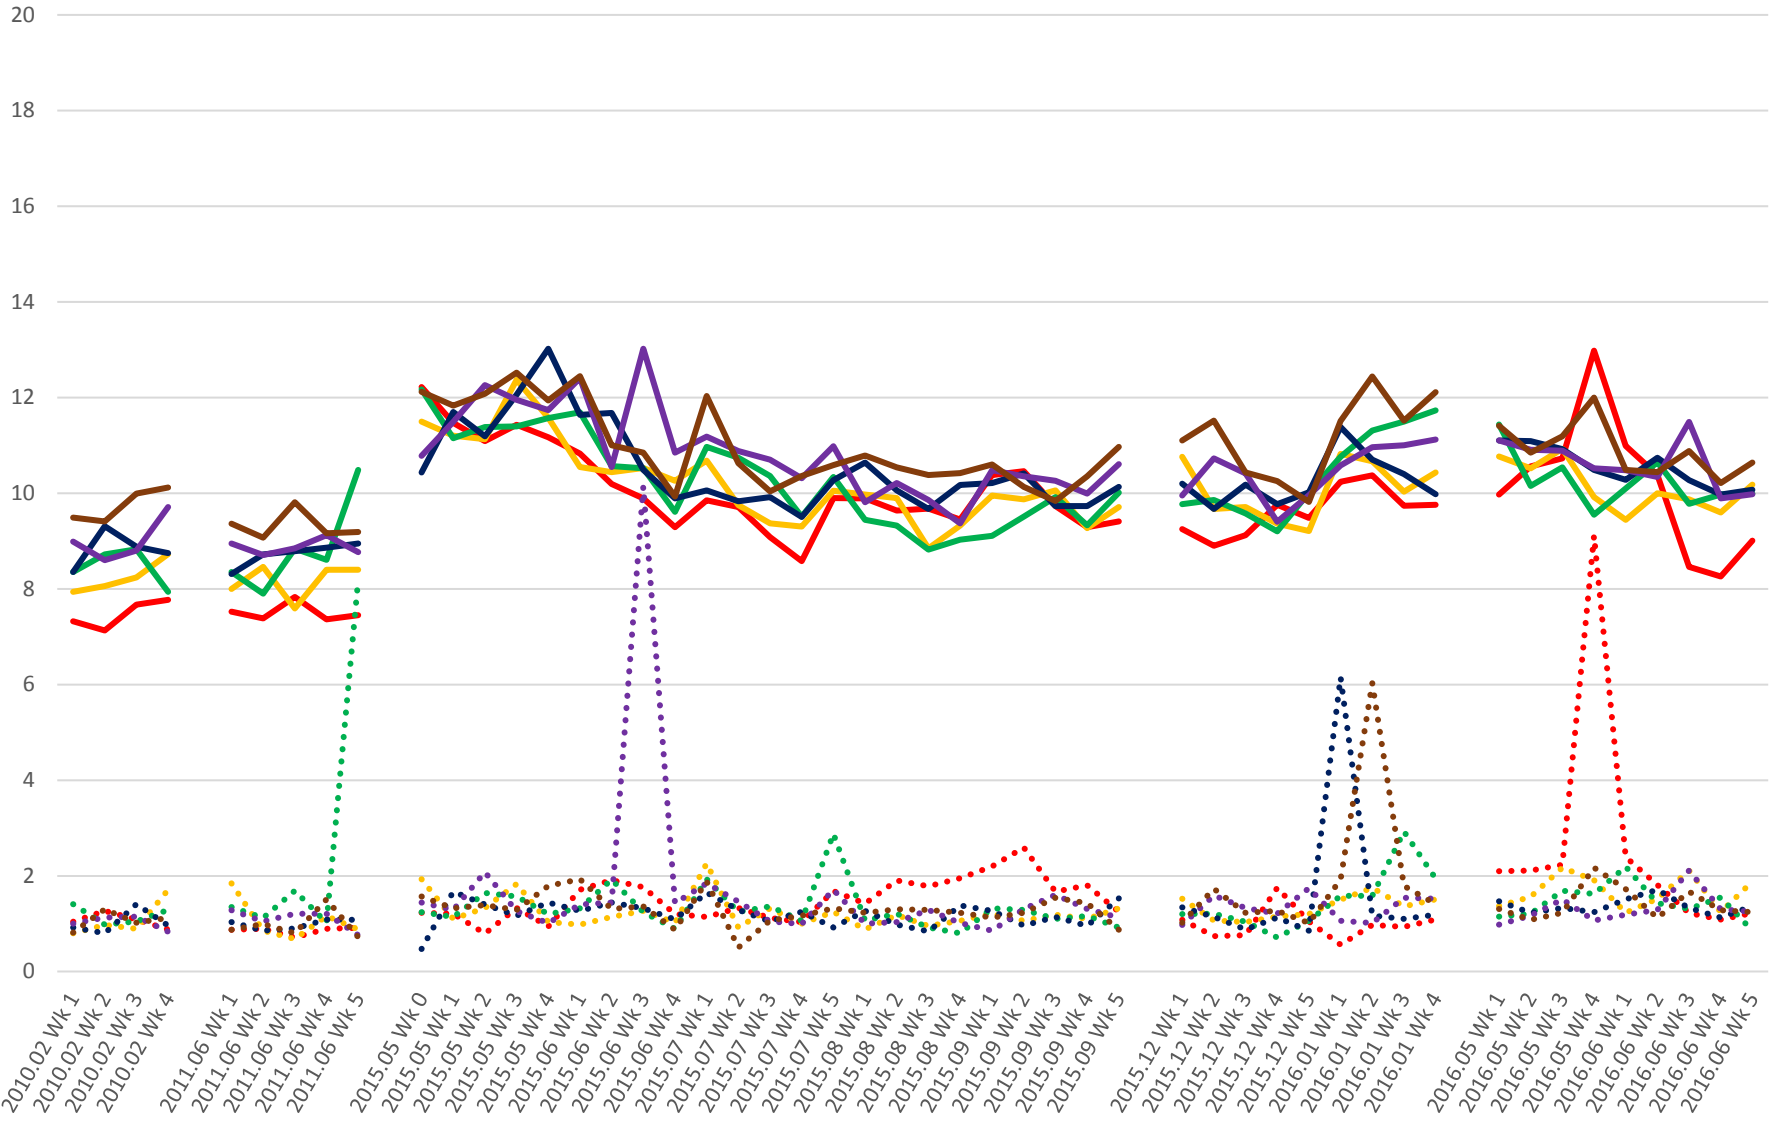

519 Queens Quay West Link Times From Bay To W of Bathurst Westbound Early Morning

— 6:00 ····· 6:00 SD — 6:30 ····· 6:30 SD — 7:00 ····· 7:00 SD
— 7:30 ····· 7:30 SD — 8:00 ····· 8:00 SD — 8:30 ····· 8:30 SD

519 Queens Quay West Link Times From Bay To W of Bathurst Westbound Early Afternoon

519 Queens Quay West Link Times From Bay To W of Bathurst Westbound Late Afternoon

519 Queens Quay West Link Times From Bay To W of Bathurst Westbound Early Evening

519 Queens Quay West Link Times From Bay To W of Bathurst Westbound Late Evening