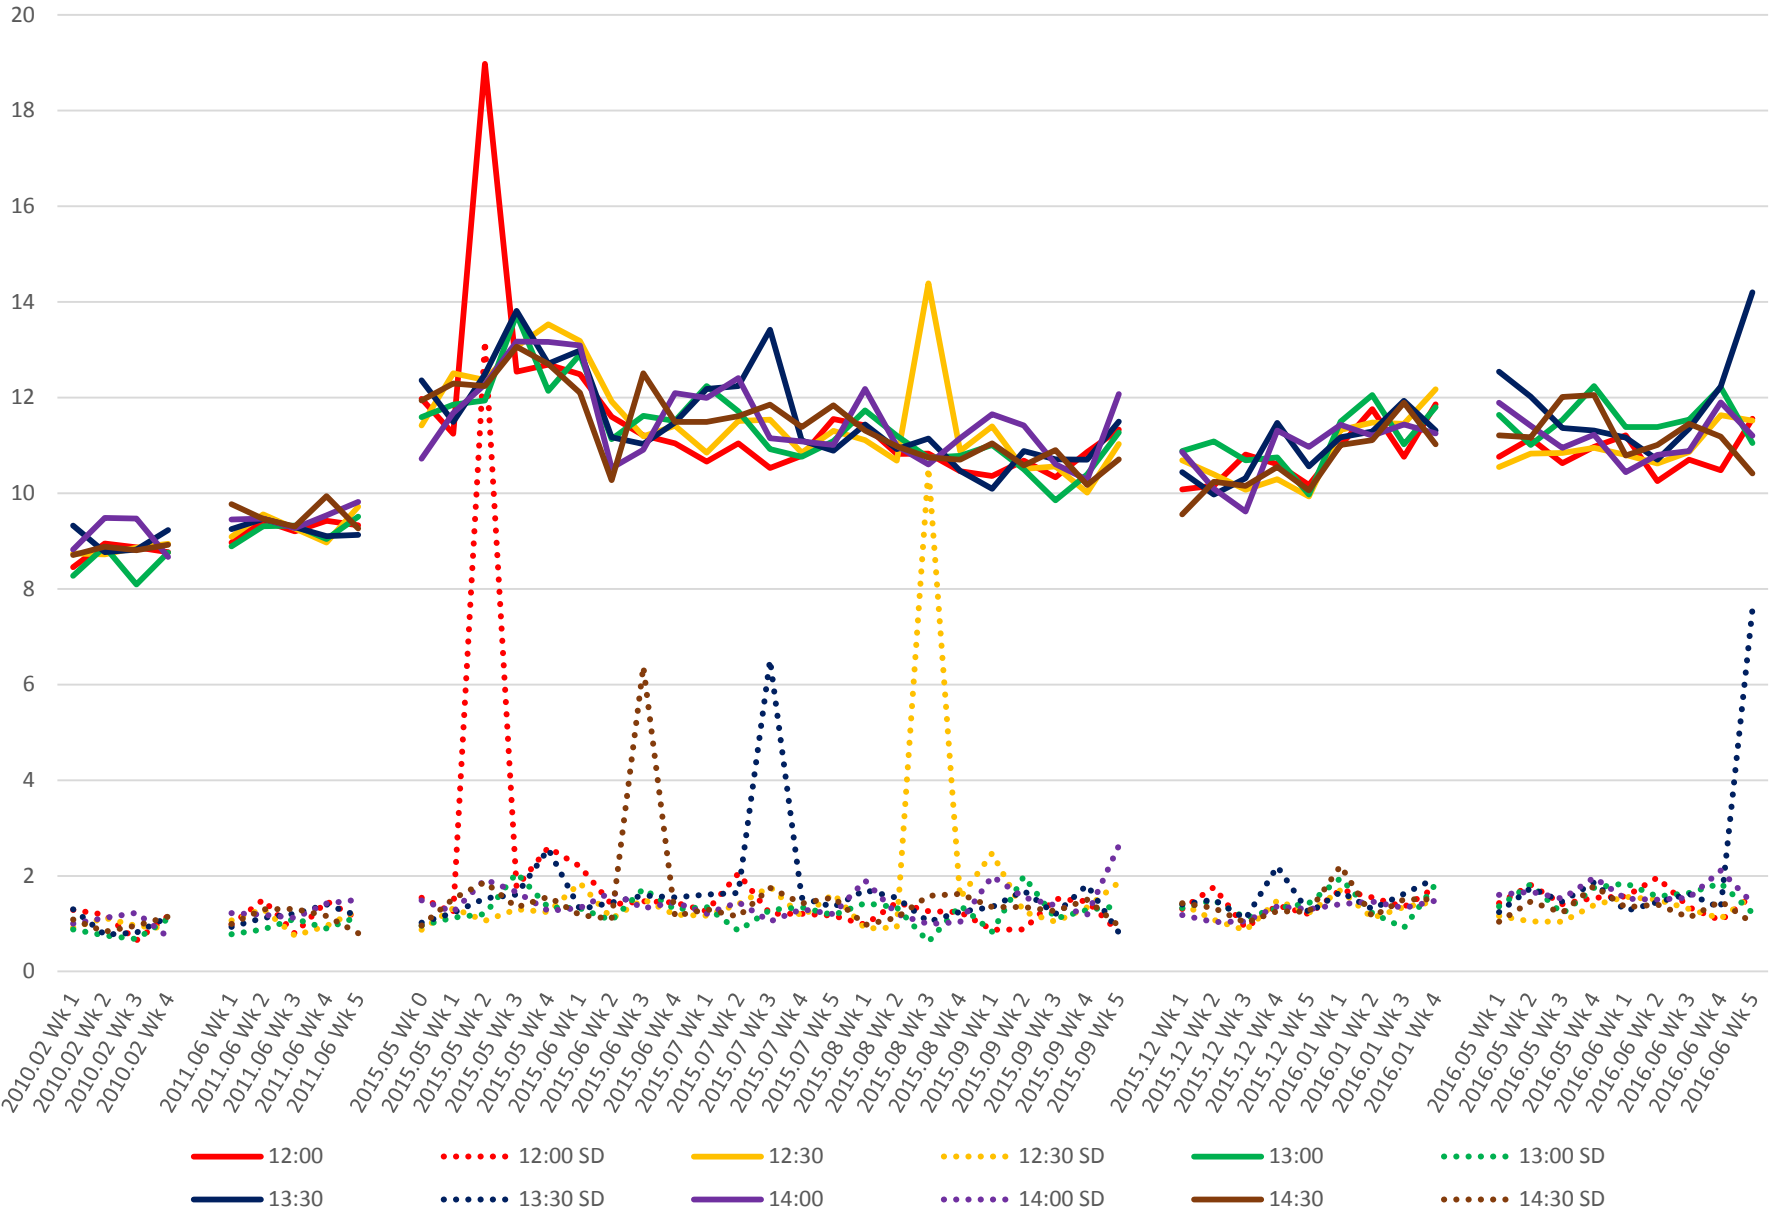

519 Queens Quay West Link Times From Bay To W of Bathurst Westbound Early Morning

— 6:00 ····· 6:00 SD — 6:30 ····· 6:30 SD — 7:00 ····· 7:00 SD
— 7:30 ····· 7:30 SD — 8:00 ····· 8:00 SD — 8:30 ····· 8:30 SD

519 Queens Quay West Link Times From Bay To W of Bathurst Westbound Early Afternoon

519 Queens Quay West Link Times From Bay To W of Bathurst Westbound Late Afternoon

519 Queens Quay West Link Times From Bay To W of Bathurst Westbound Early Evening

519 Queens Quay West Link Times From Bay To W of Bathurst Westbound Late Evening