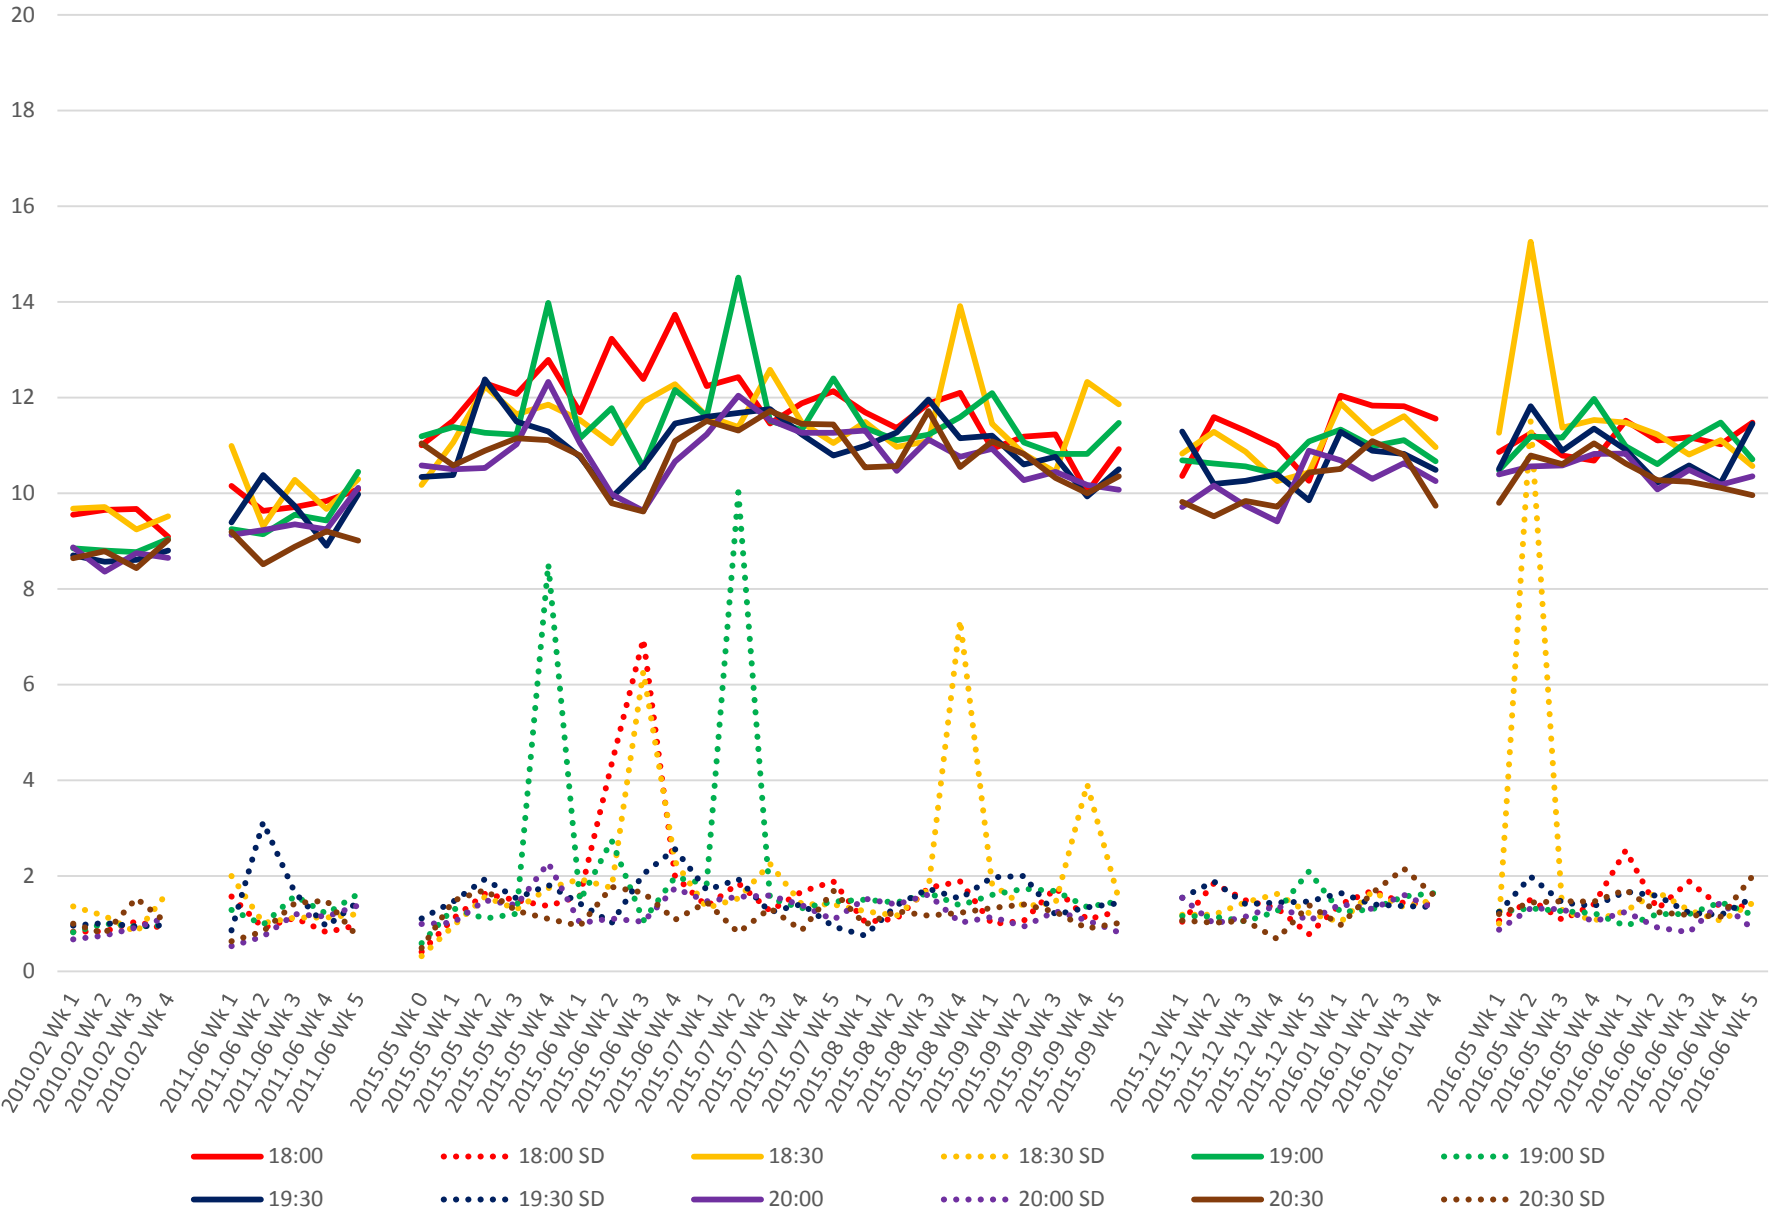

519 Queens Quay West Link Times From Bay To W of Bathurst Westbound Early Morning

— 6:00 ····· 6:00 SD — 6:30 ····· 6:30 SD — 7:00 ····· 7:00 SD
— 7:30 ····· 7:30 SD — 8:00 ····· 8:00 SD — 8:30 ····· 8:30 SD

519 Queens Quay West Link Times From Bay To W of Bathurst Westbound Early Afternoon

519 Queens Quay West Link Times From Bay To W of Bathurst Westbound Late Afternoon

519 Queens Quay West Link Times From Bay To W of Bathurst Westbound Early Evening

519 Queens Quay West Link Times From Bay To W of Bathurst Westbound Late Evening