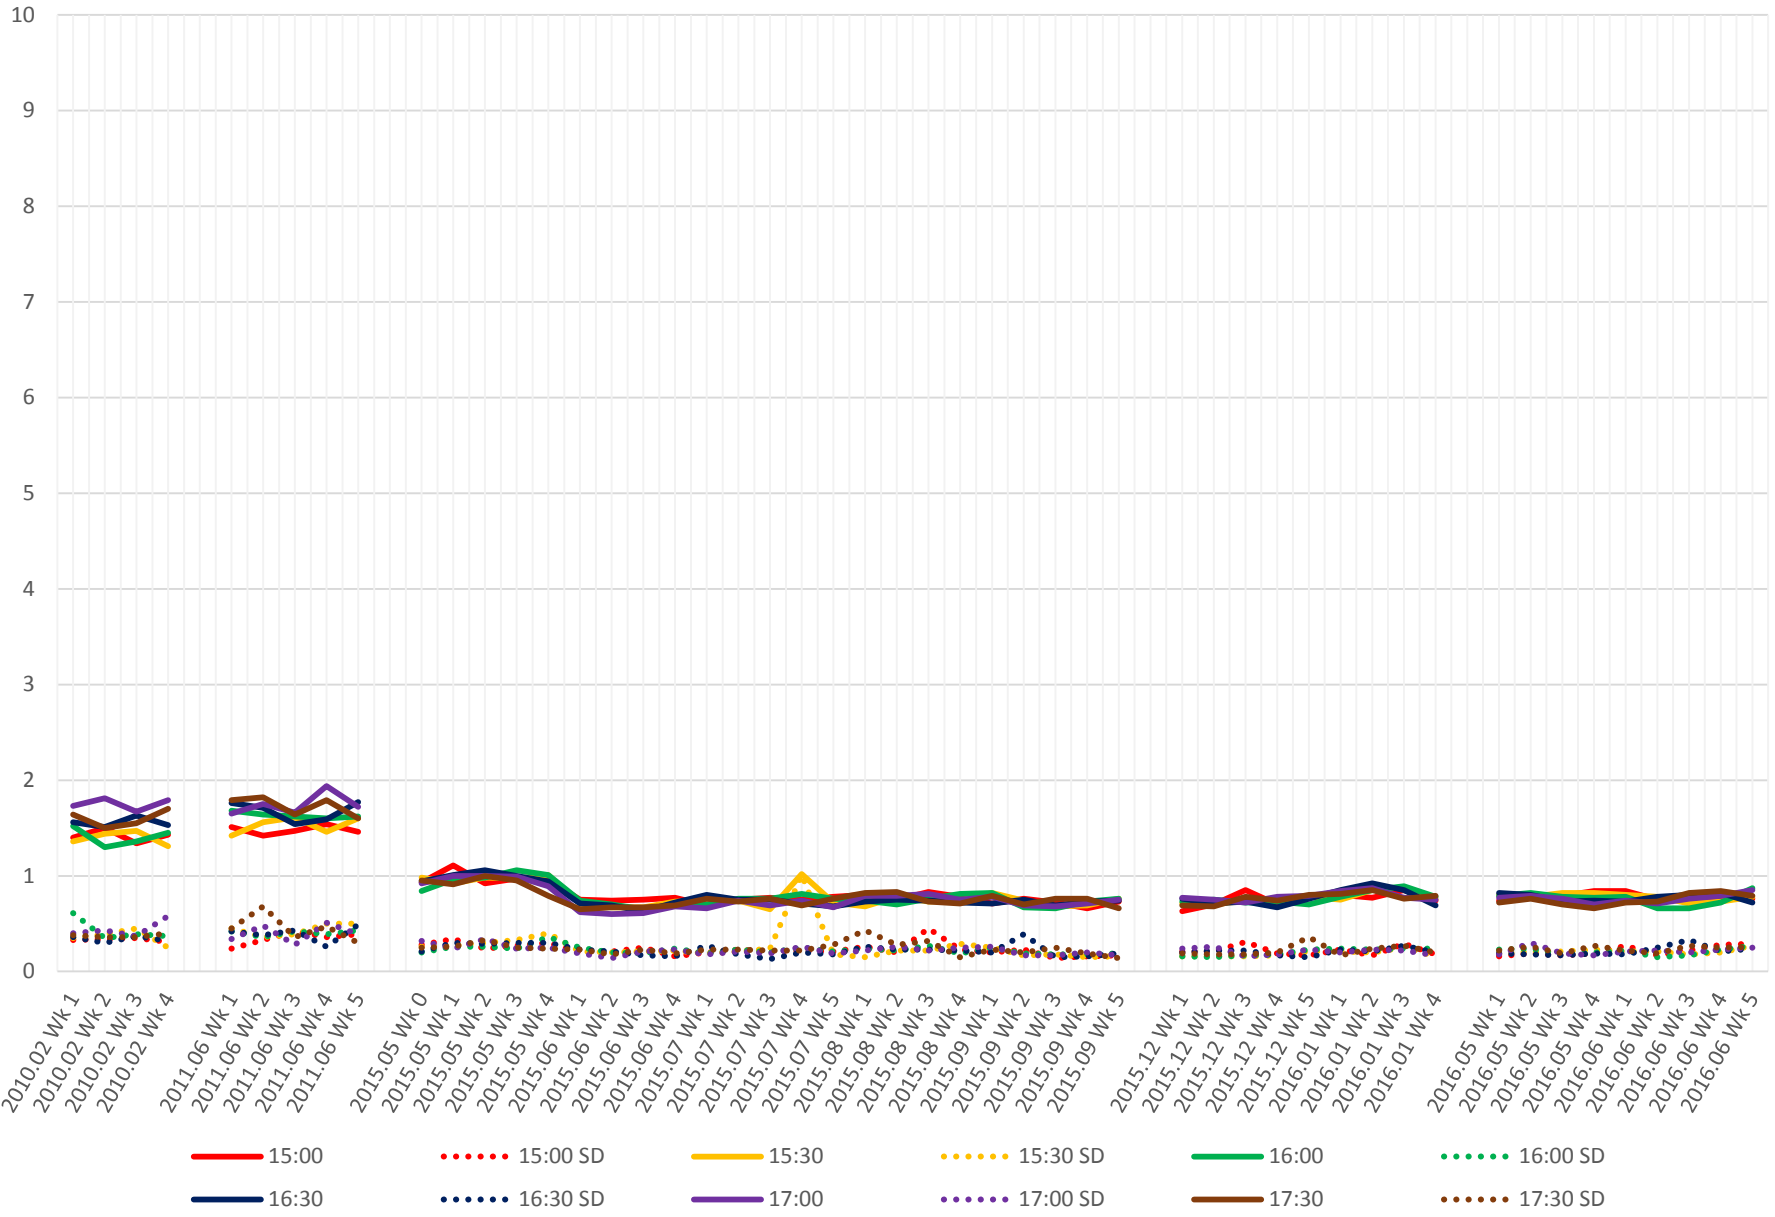

519 Queens Quay West Link Times From York To Bay Eastbound Early Morning

519 Queens Quay West Link Times From York To Bay Eastbound Late Morning

519 Queens Quay West Link Times From York To Bay Eastbound Early Afternoon

519 Queens Quay West Link Times From York To Bay Eastbound Late Afternoon

519 Queens Quay West Link Times From York To Bay Eastbound Early Evening

519 Queens Quay West Link Times From York To Bay Eastbound Late Evening