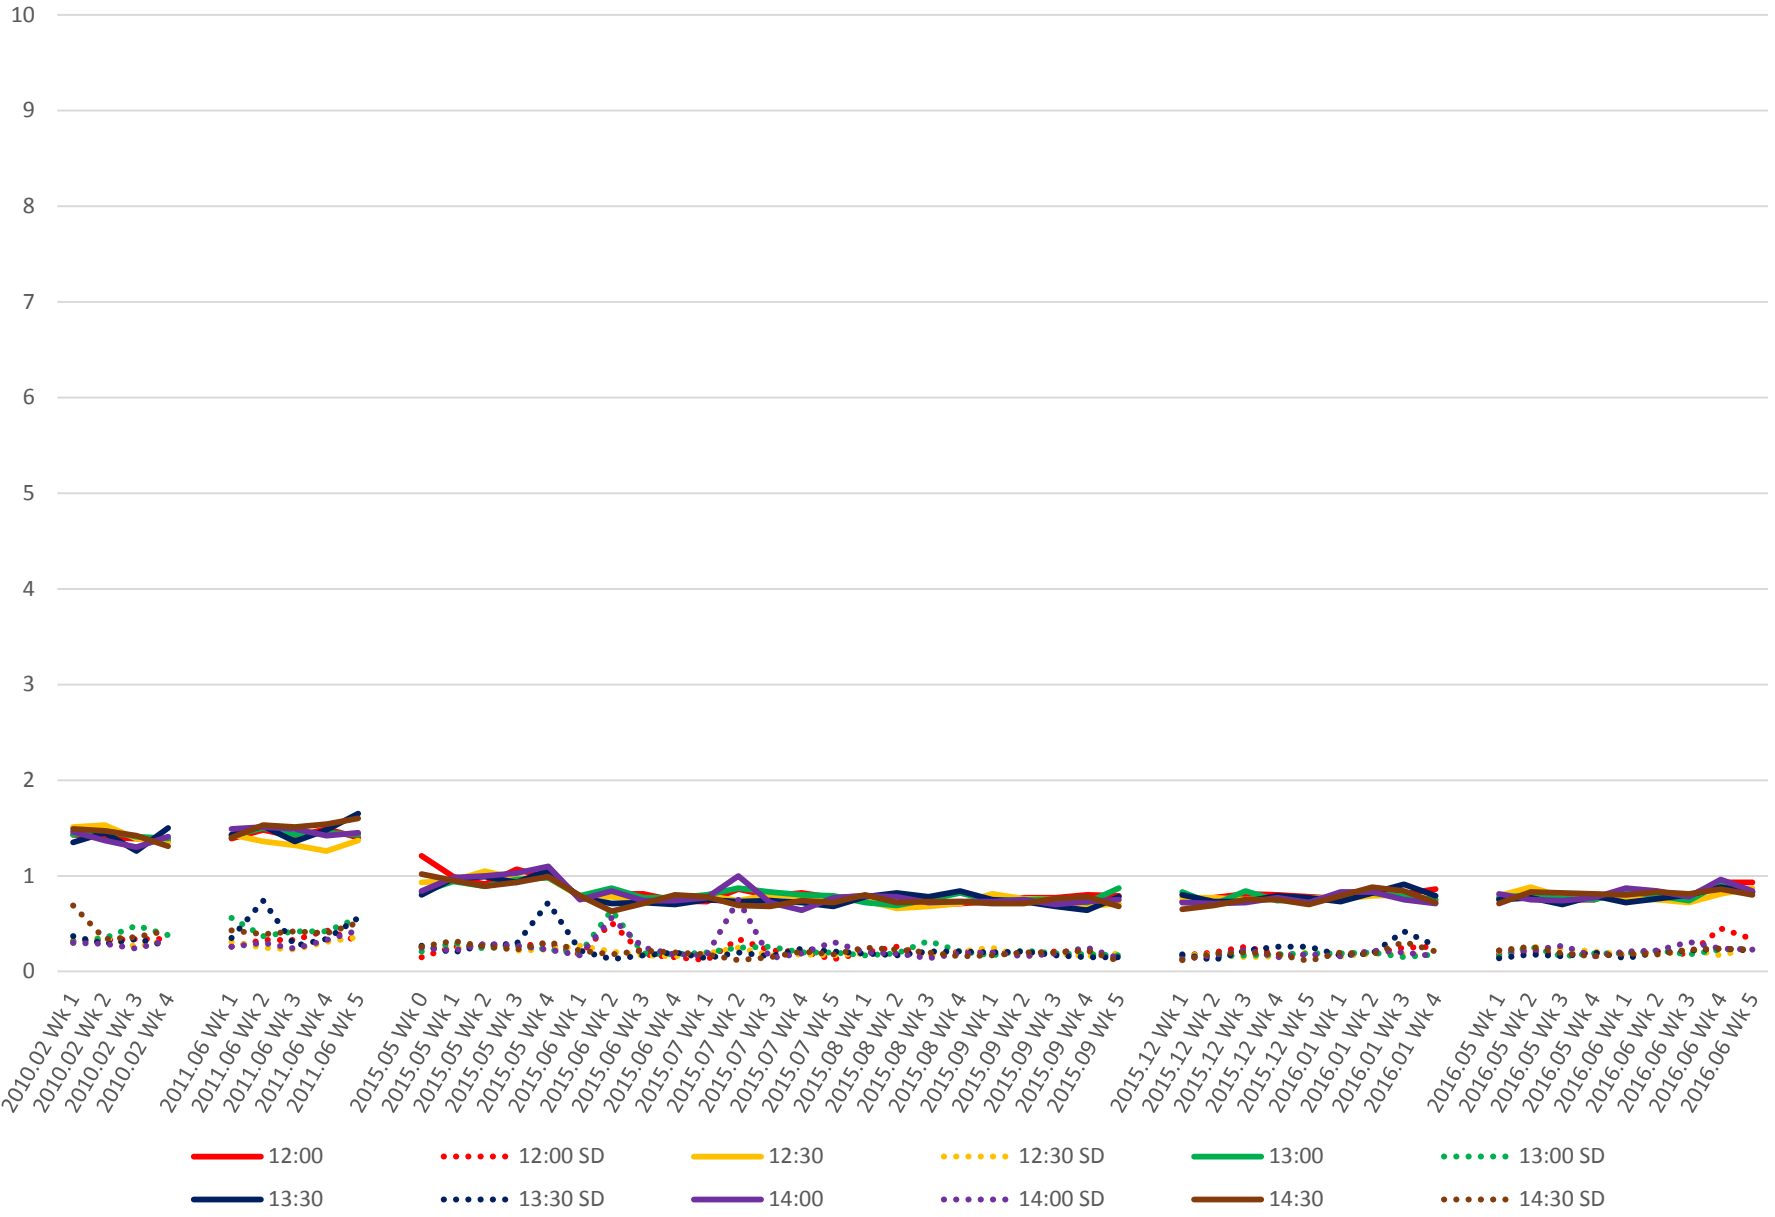

519 Queens Quay West Link Times From York To Bay Eastbound Early Morning

519 Queens Quay West Link Times From York To Bay Eastbound Late Morning

519 Queens Quay West Link Times From York To Bay Eastbound Early Afternoon

519 Queens Quay West Link Times From York To Bay Eastbound Late Afternoon

519 Queens Quay West Link Times From York To Bay Eastbound Early Evening

519 Queens Quay West Link Times From York To Bay Eastbound Late Evening