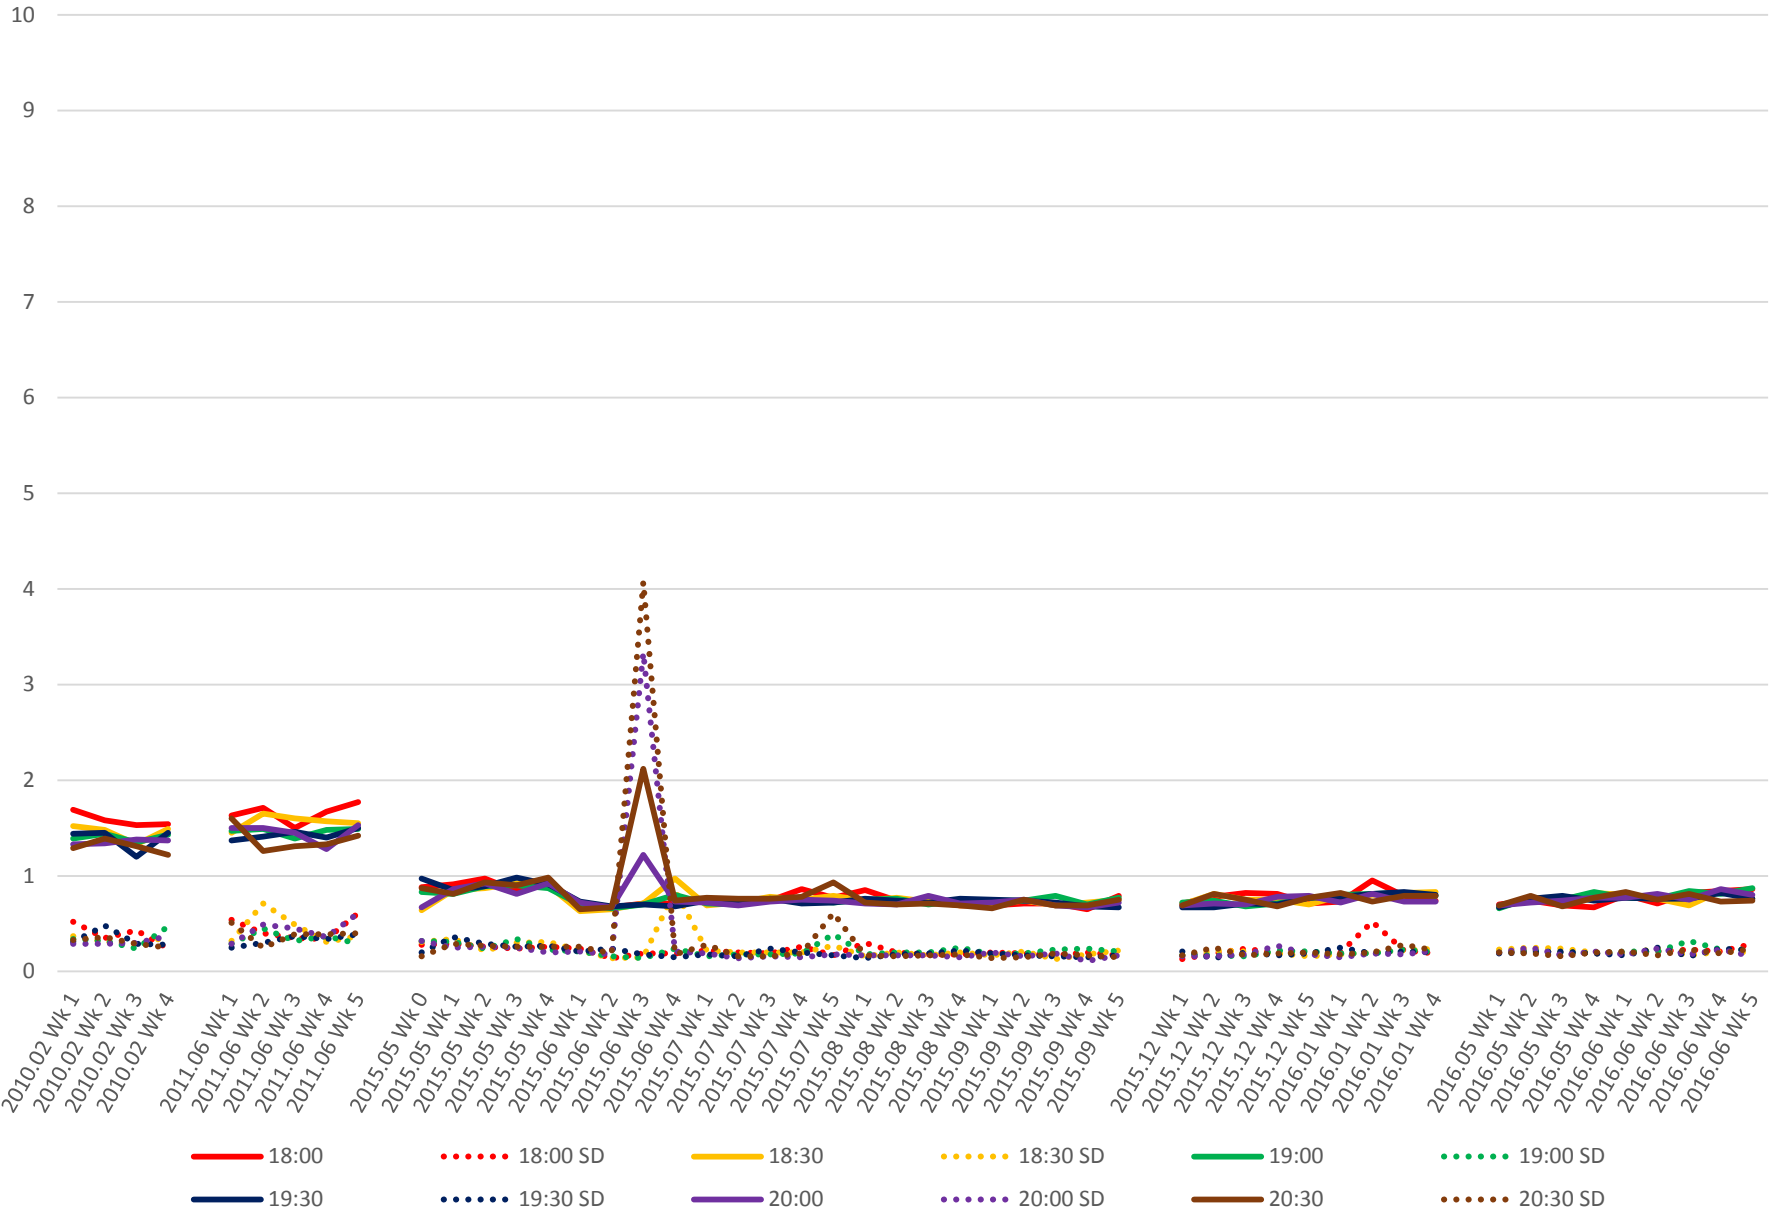

519 Queens Quay West Link Times From York To Bay Eastbound Early Morning

519 Queens Quay West Link Times From York To Bay Eastbound Late Morning

519 Queens Quay West Link Times From York To Bay Eastbound Early Afternoon

519 Queens Quay West Link Times From York To Bay Eastbound Late Afternoon

519 Queens Quay West Link Times From York To Bay Eastbound Early Evening

519 Queens Quay West Link Times From York To Bay Eastbound Late Evening