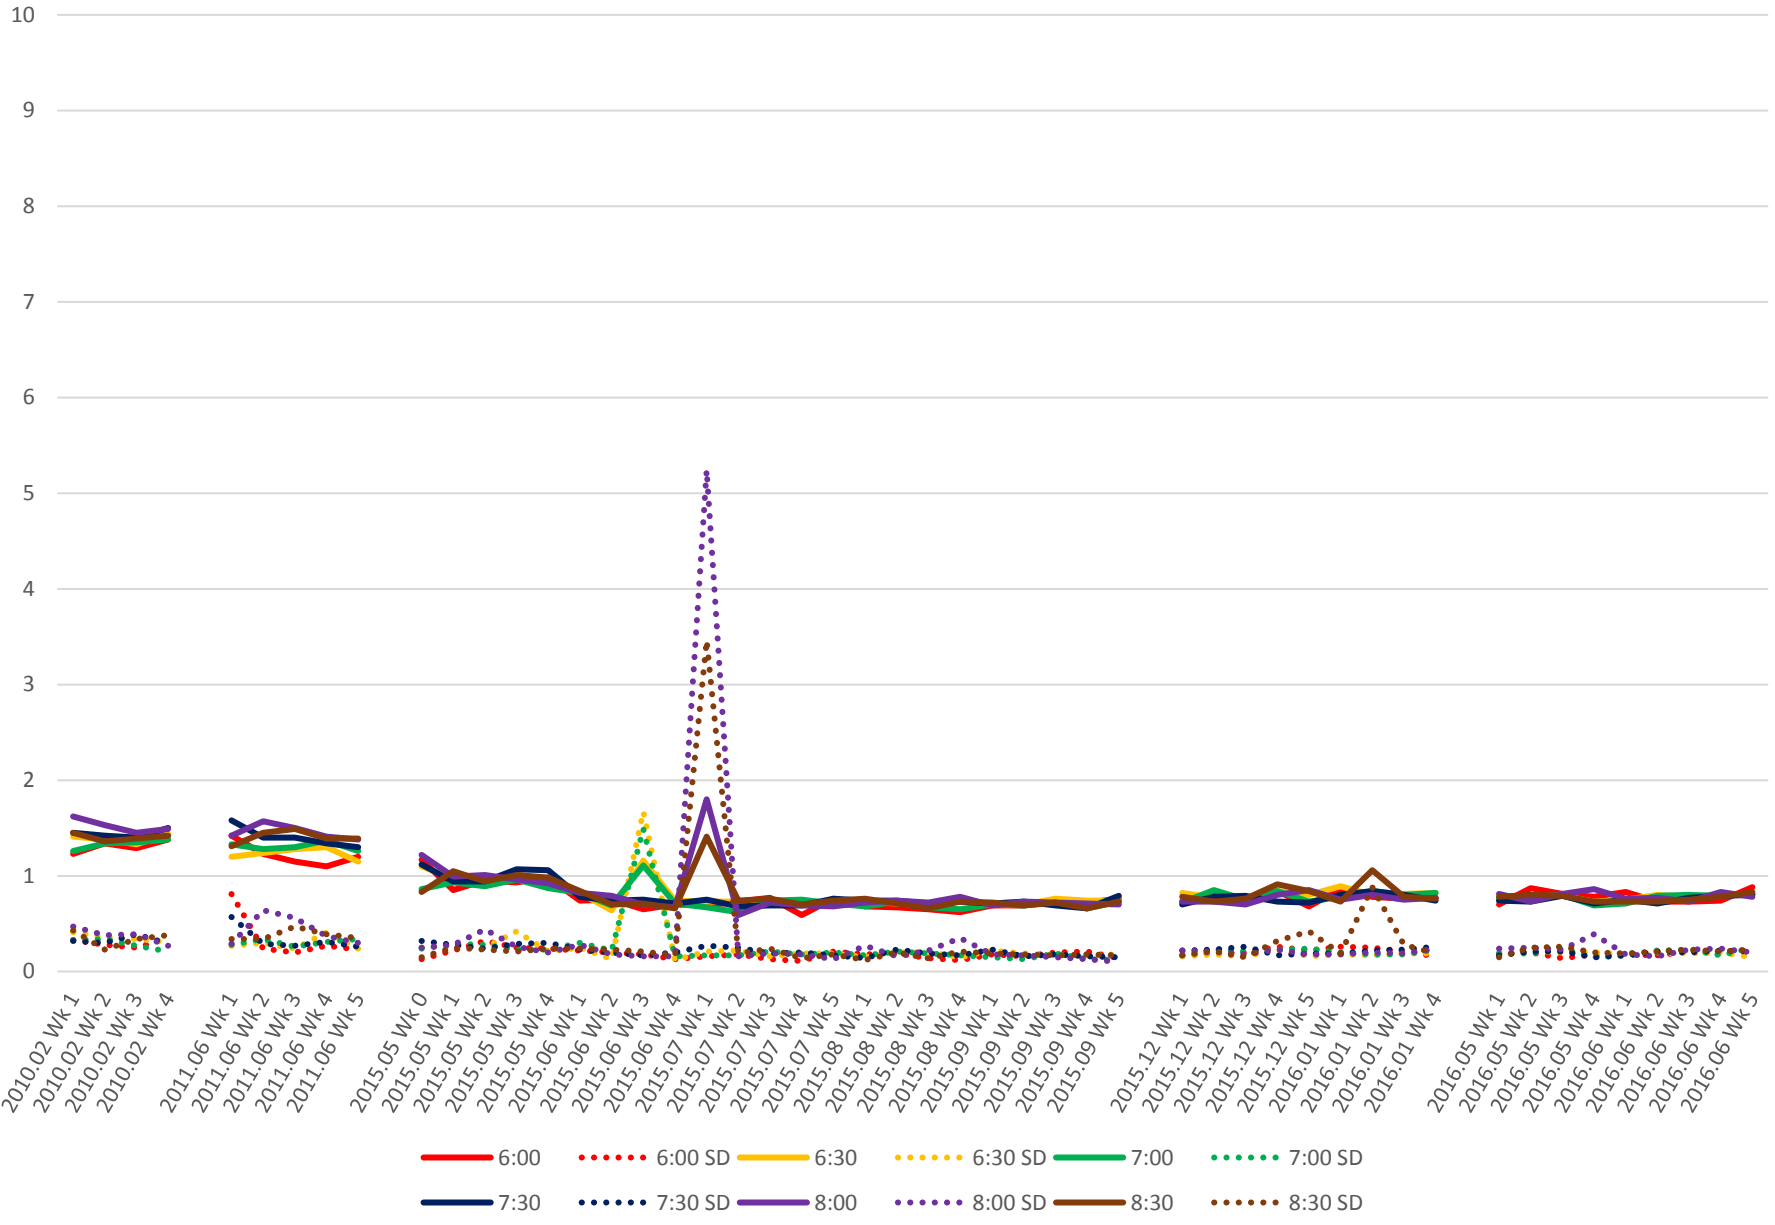

519 Queens Quay West Link Times From York To Bay Eastbound Early Morning

519 Queens Quay West Link Times From York To Bay Eastbound Late Morning

519 Queens Quay West Link Times From York To Bay Eastbound Early Afternoon

519 Queens Quay West Link Times From York To Bay Eastbound Late Afternoon

519 Queens Quay West Link Times From York To Bay Eastbound Early Evening

519 Queens Quay West Link Times From York To Bay Eastbound Late Evening