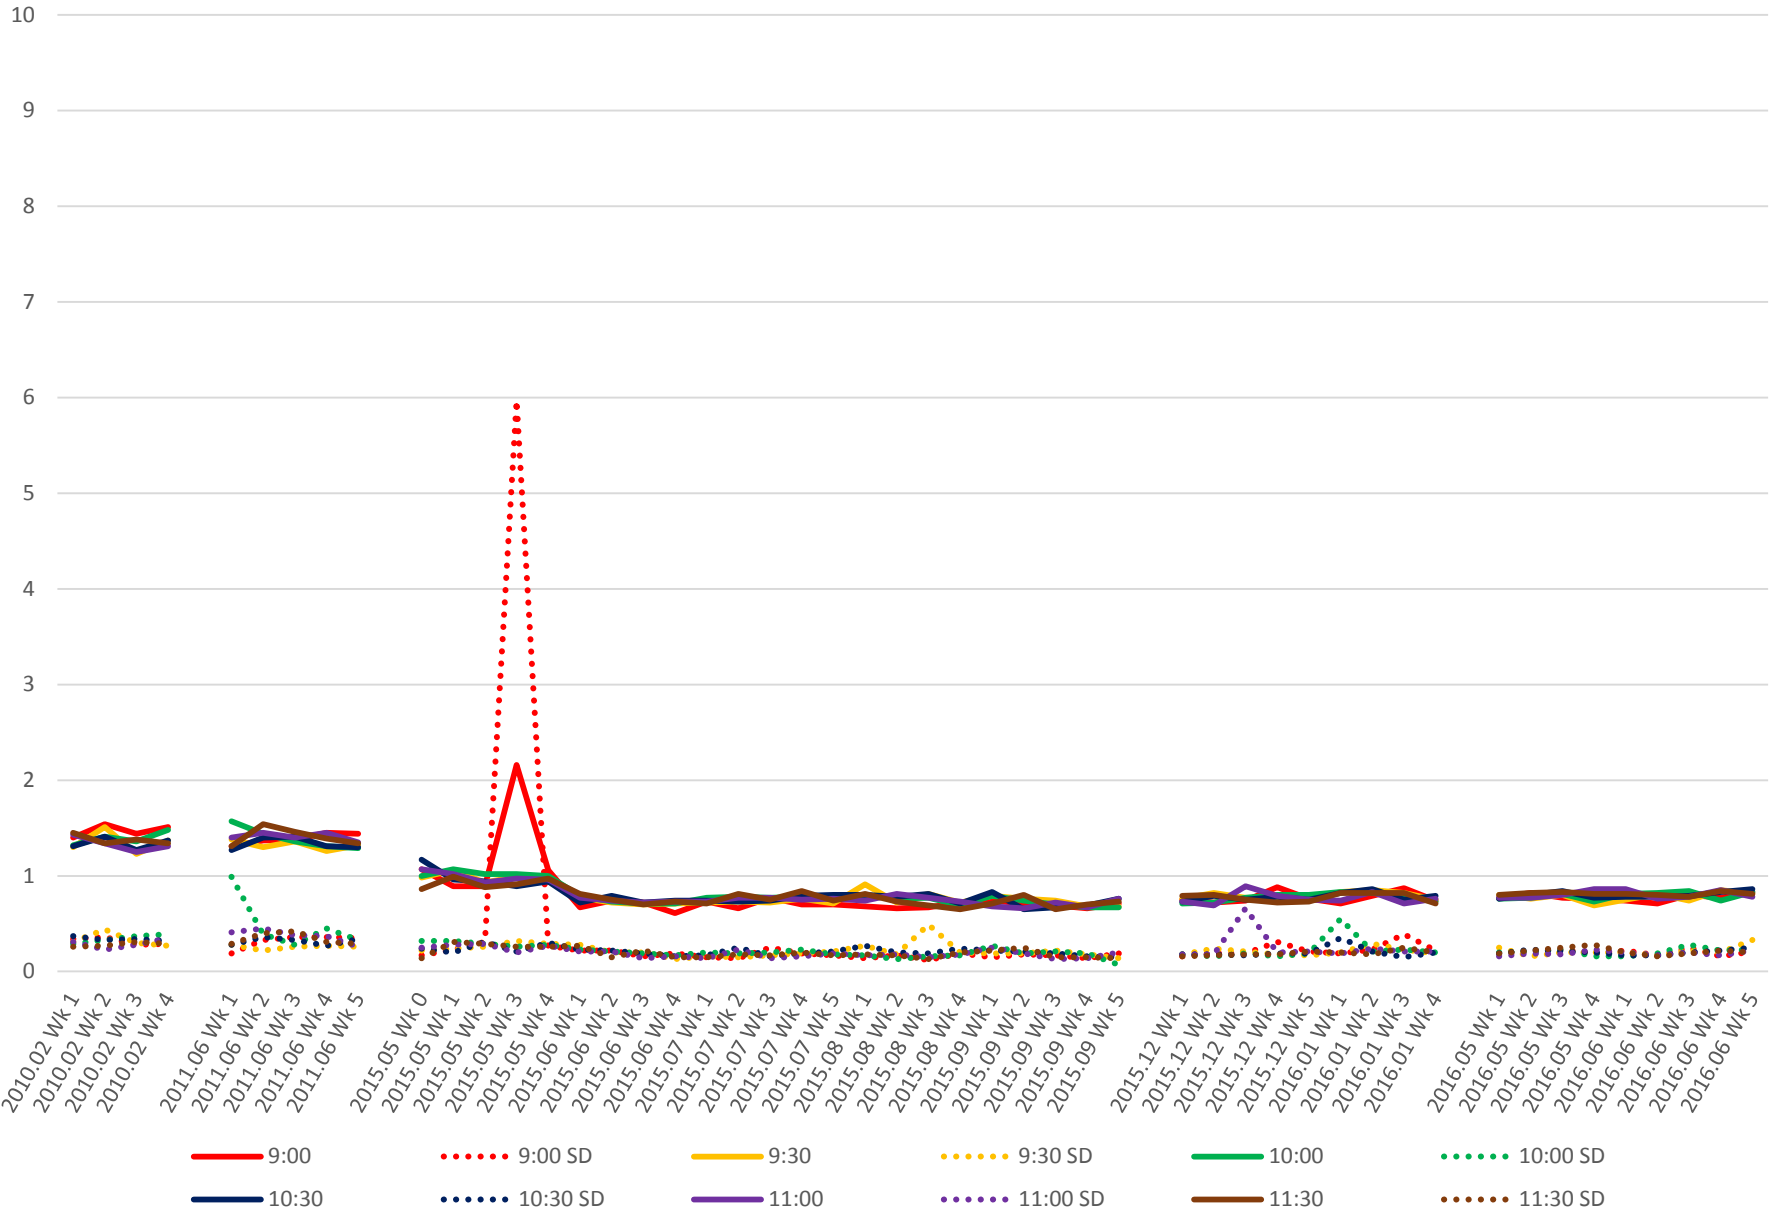

519 Queens Quay West Link Times From York To Bay Eastbound Early Morning

519 Queens Quay West Link Times From York To Bay Eastbound Late Morning

519 Queens Quay West Link Times From York To Bay Eastbound Early Afternoon

519 Queens Quay West Link Times From York To Bay Eastbound Late Afternoon

519 Queens Quay West Link Times From York To Bay Eastbound Early Evening

519 Queens Quay West Link Times From York To Bay Eastbound Late Evening