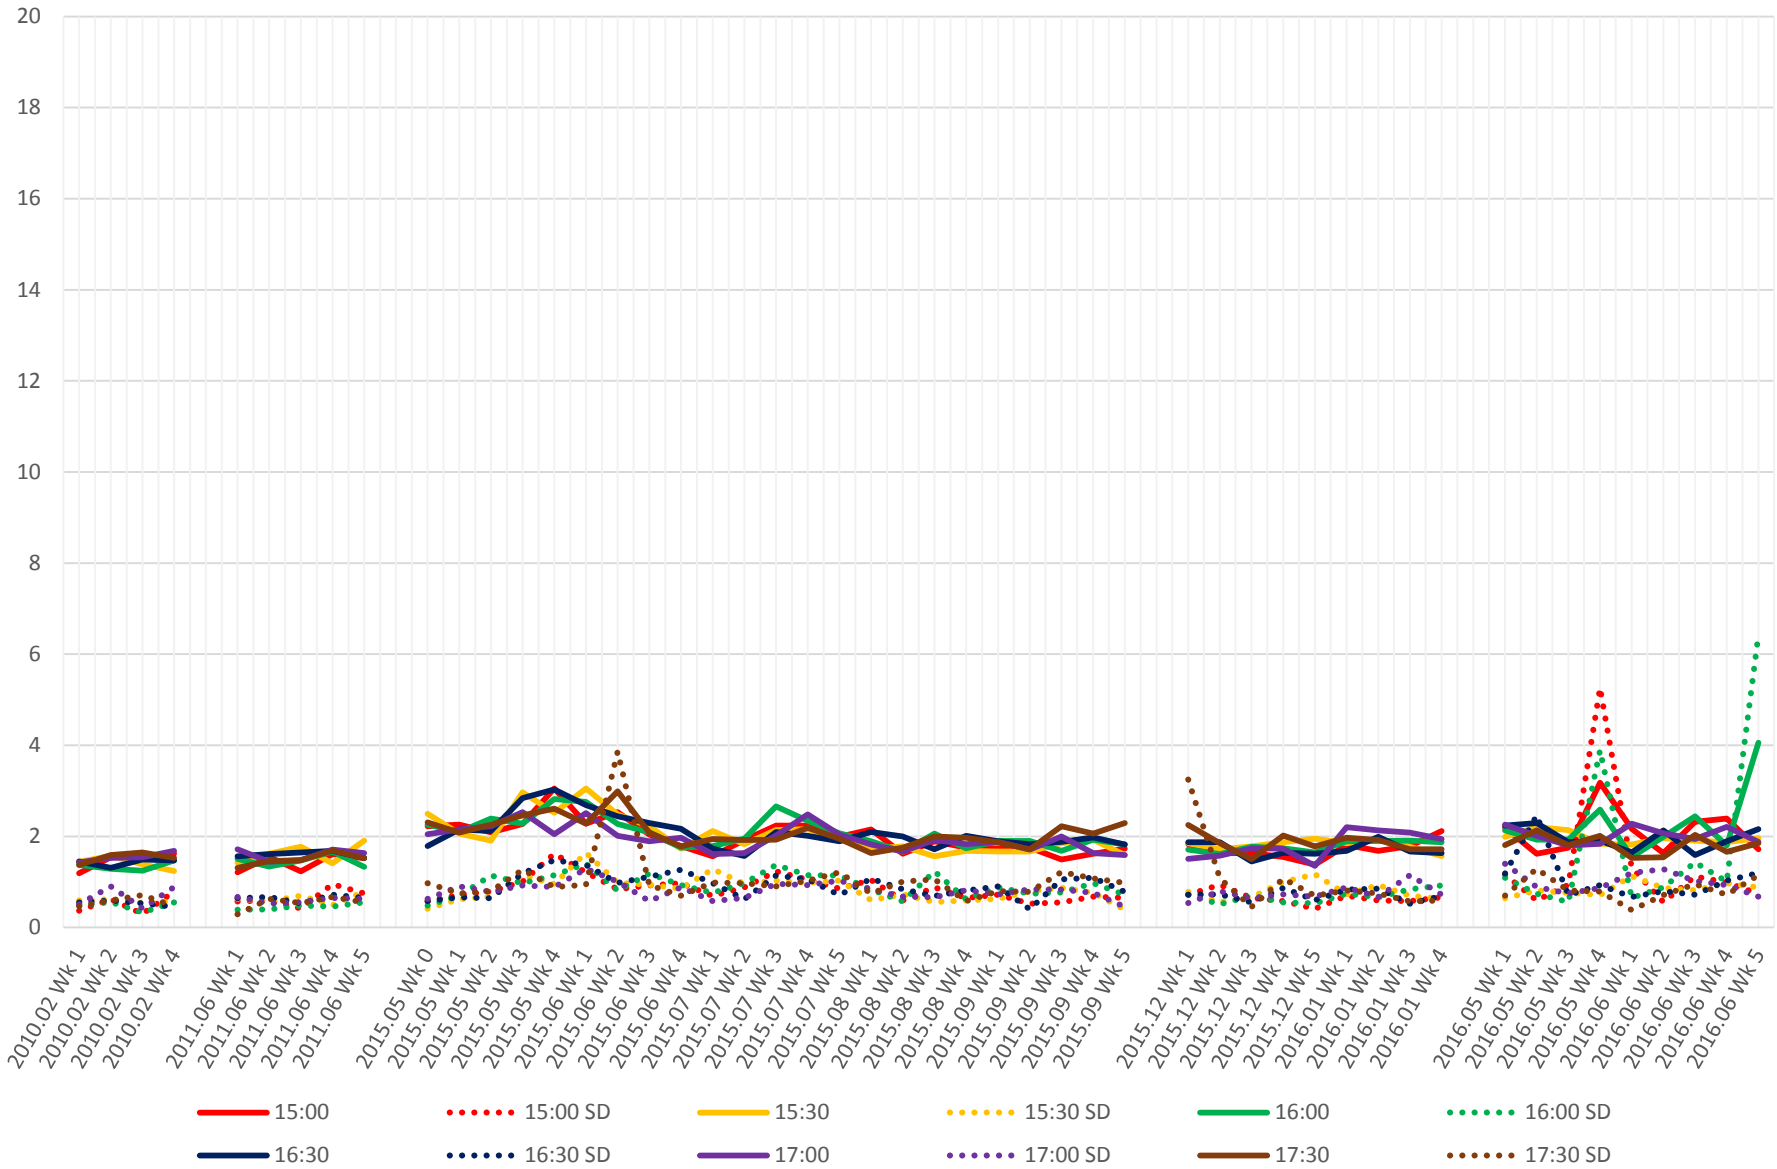

## 519 Queens Quay West Link Times From W of Spadina To E of Queens Quay Loop Eastbound Early Morning

## 519 Queens Quay West Link Times From W of Spadina To E of Queens Quay Loop Eastbound Late Morning

## 519 Queens Quay West Link Times From W of Spadina To E of Queens Quay Loop Eastbound Early Afternoon

## 519 Queens Quay West Link Times From W of Spadina To E of Queens Quay Loop Eastbound Late Afternoon