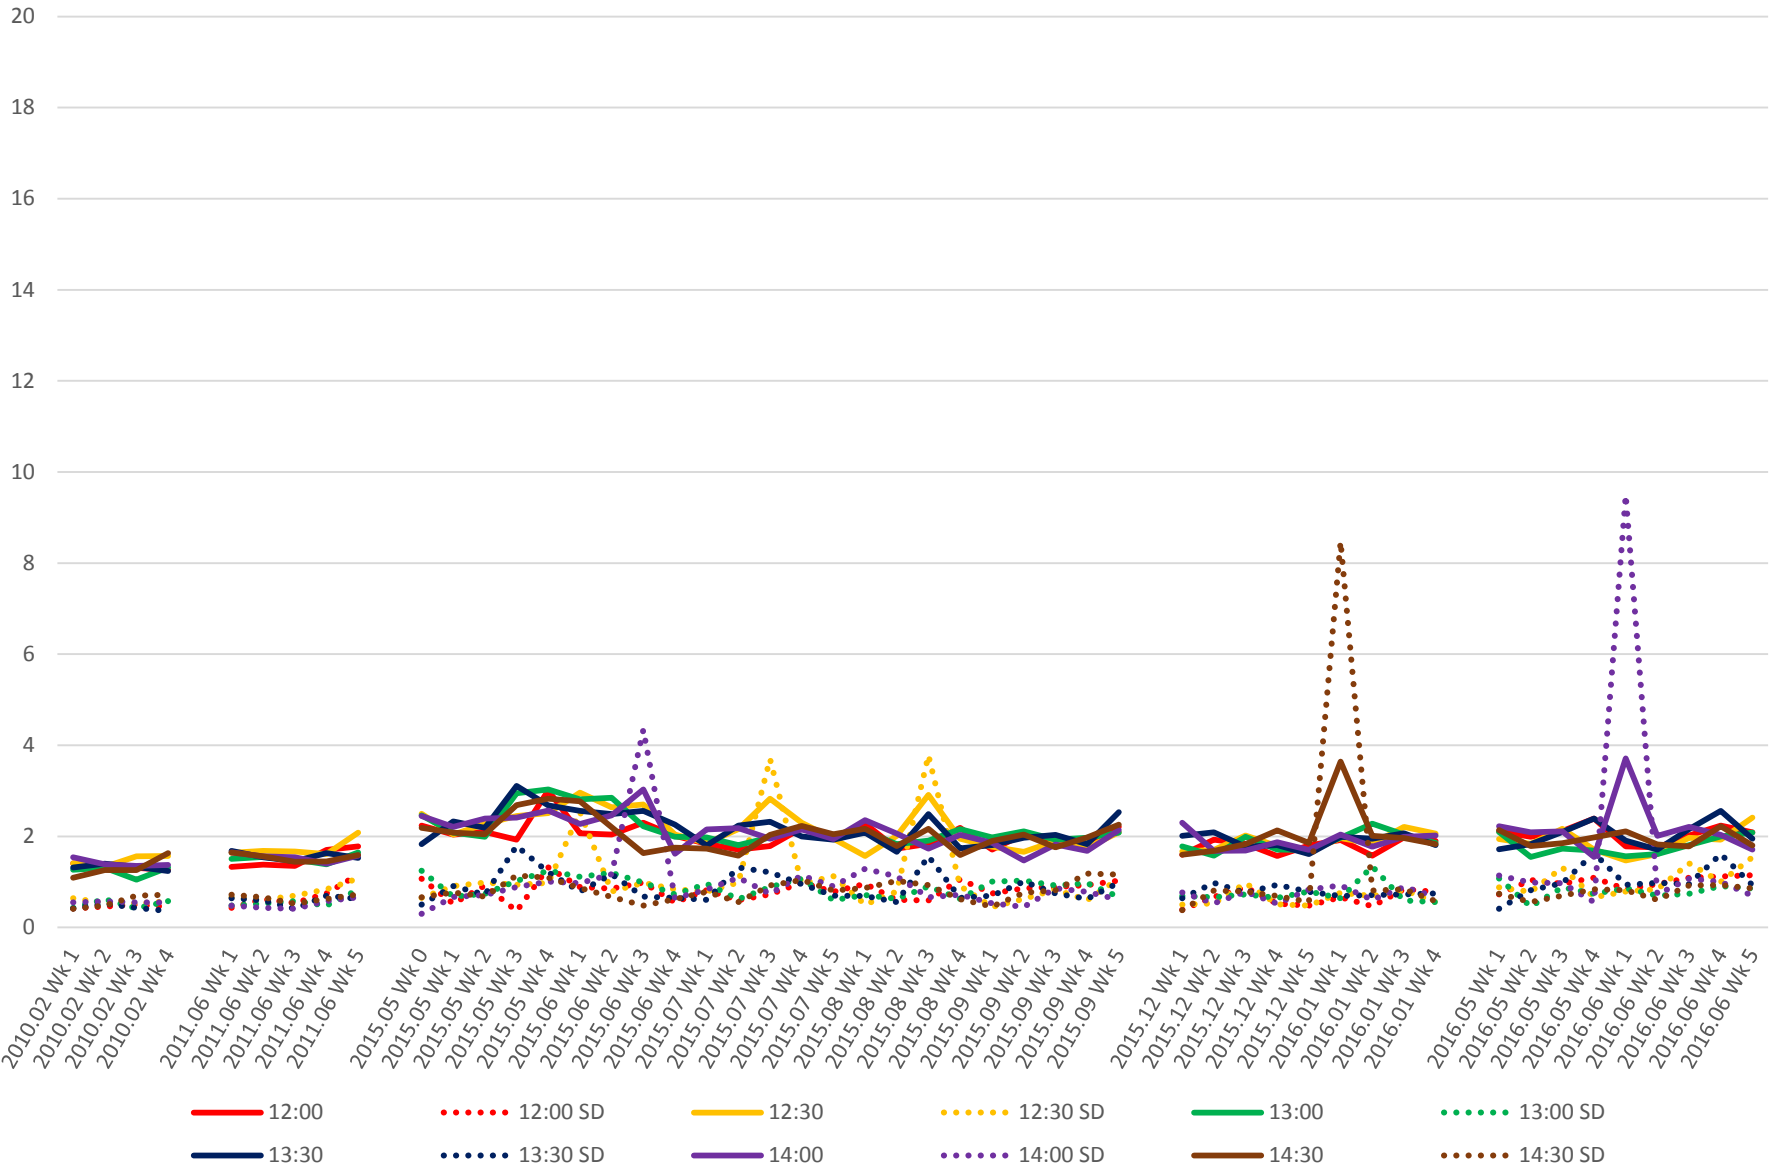

## 519 Queens Quay West Link Times From W of Spadina To E of Queens Quay Loop Eastbound Early Morning

## 519 Queens Quay West Link Times From W of Spadina To E of Queens Quay Loop Eastbound Late Morning

## 519 Queens Quay West Link Times From W of Spadina To E of Queens Quay Loop Eastbound Early Afternoon

## 519 Queens Quay West Link Times From W of Spadina To E of Queens Quay Loop Eastbound Late Afternoon