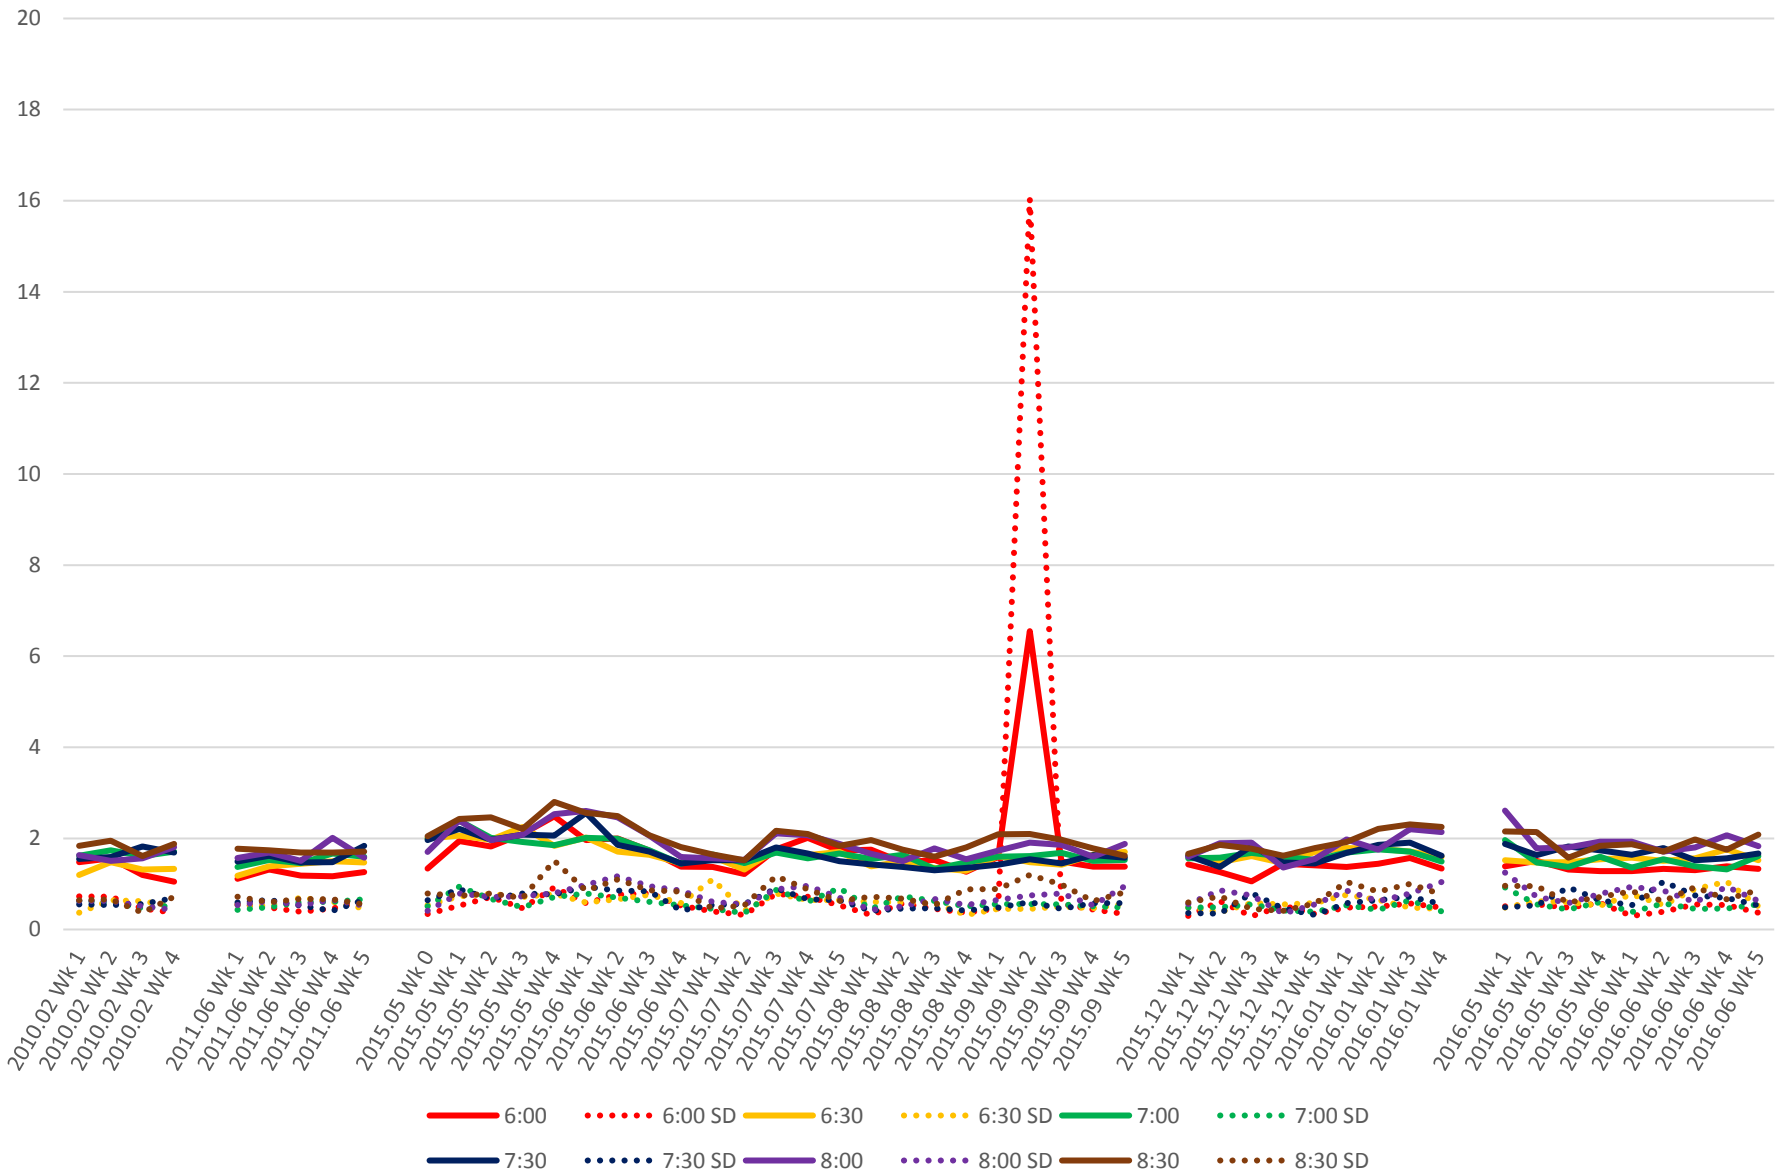

## 519 Queens Quay West Link Times From W of Spadina To E of Queens Quay Loop Eastbound Early Morning

## 519 Queens Quay West Link Times From W of Spadina To E of Queens Quay Loop Eastbound Late Morning

## 519 Queens Quay West Link Times From W of Spadina To E of Queens Quay Loop Eastbound Early Afternoon

## 519 Queens Quay West Link Times From W of Spadina To E of Queens Quay Loop Eastbound Late Afternoon