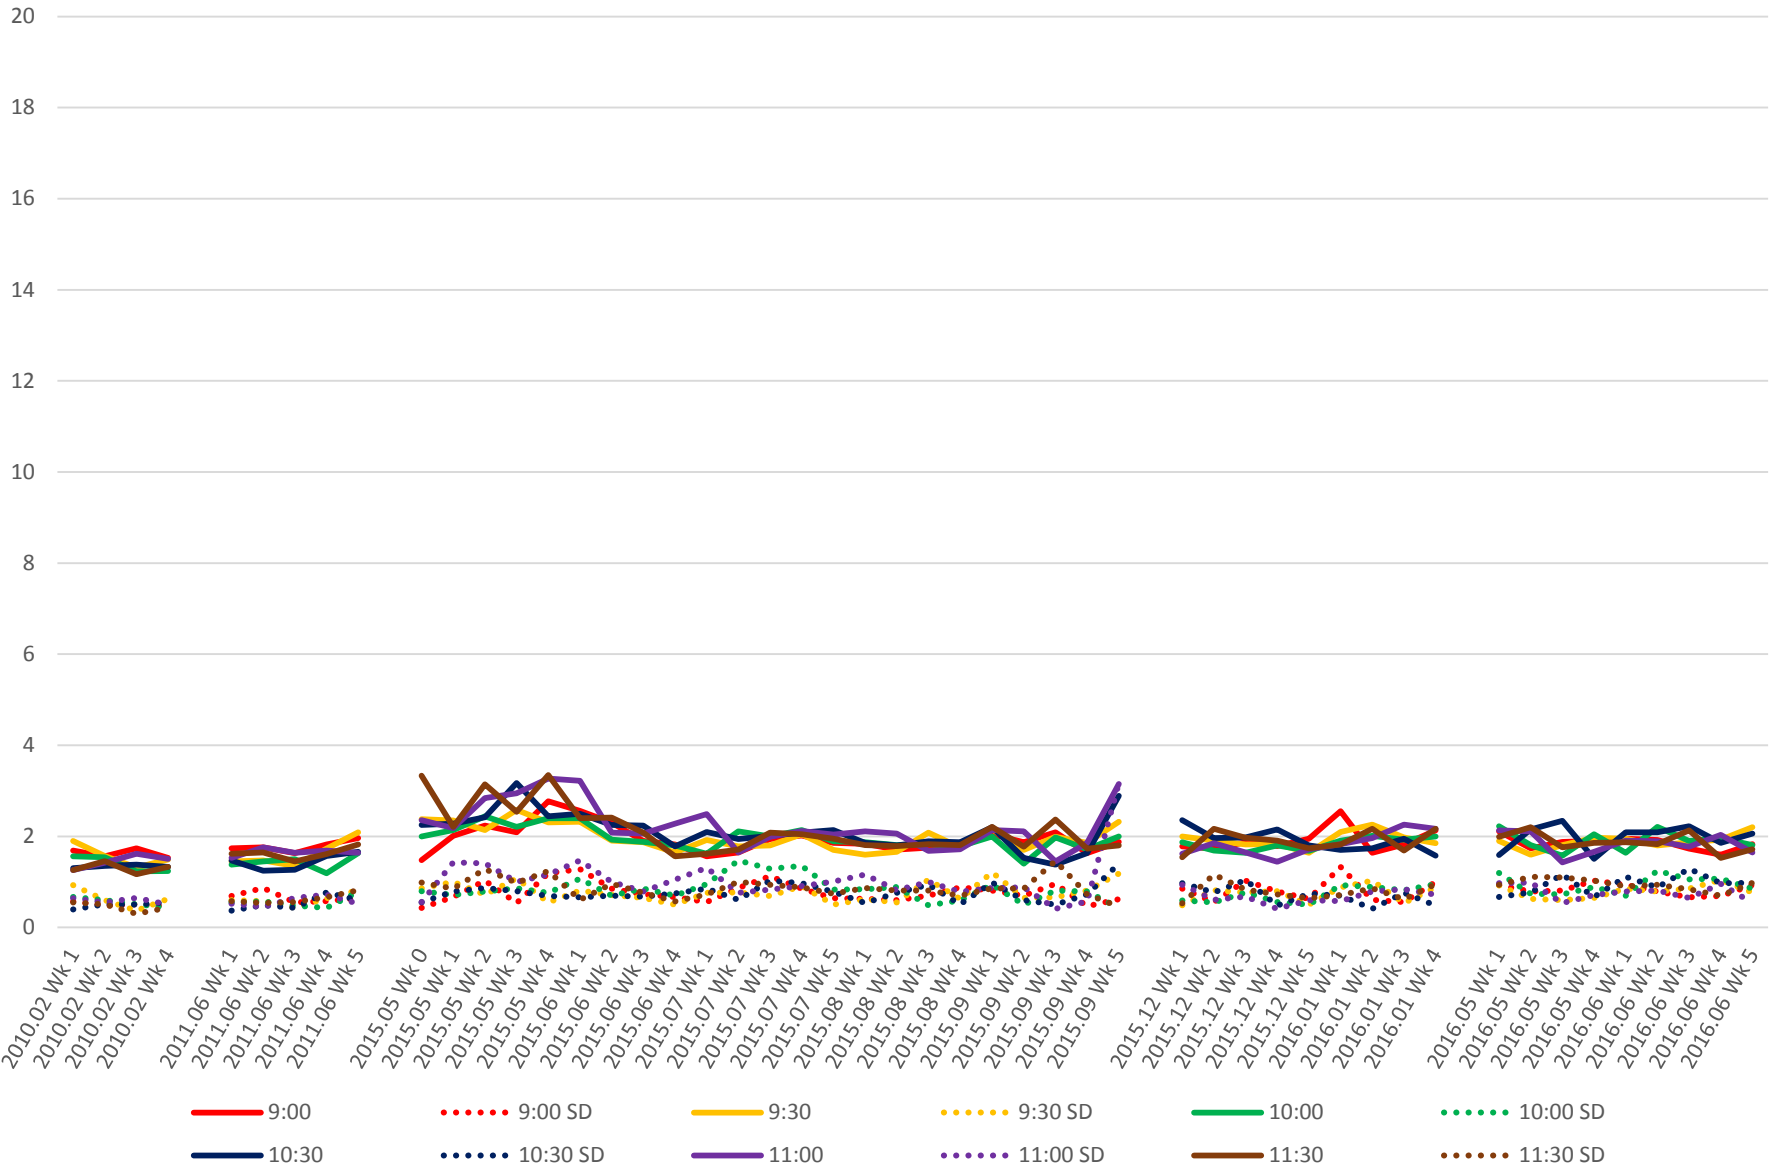

## 519 Queens Quay West Link Times From W of Spadina To E of Queens Quay Loop Eastbound Early Morning

## 519 Queens Quay West Link Times From W of Spadina To E of Queens Quay Loop Eastbound Late Morning

## 519 Queens Quay West Link Times From W of Spadina To E of Queens Quay Loop Eastbound Early Afternoon

## 519 Queens Quay West Link Times From W of Spadina To E of Queens Quay Loop Eastbound Late Afternoon