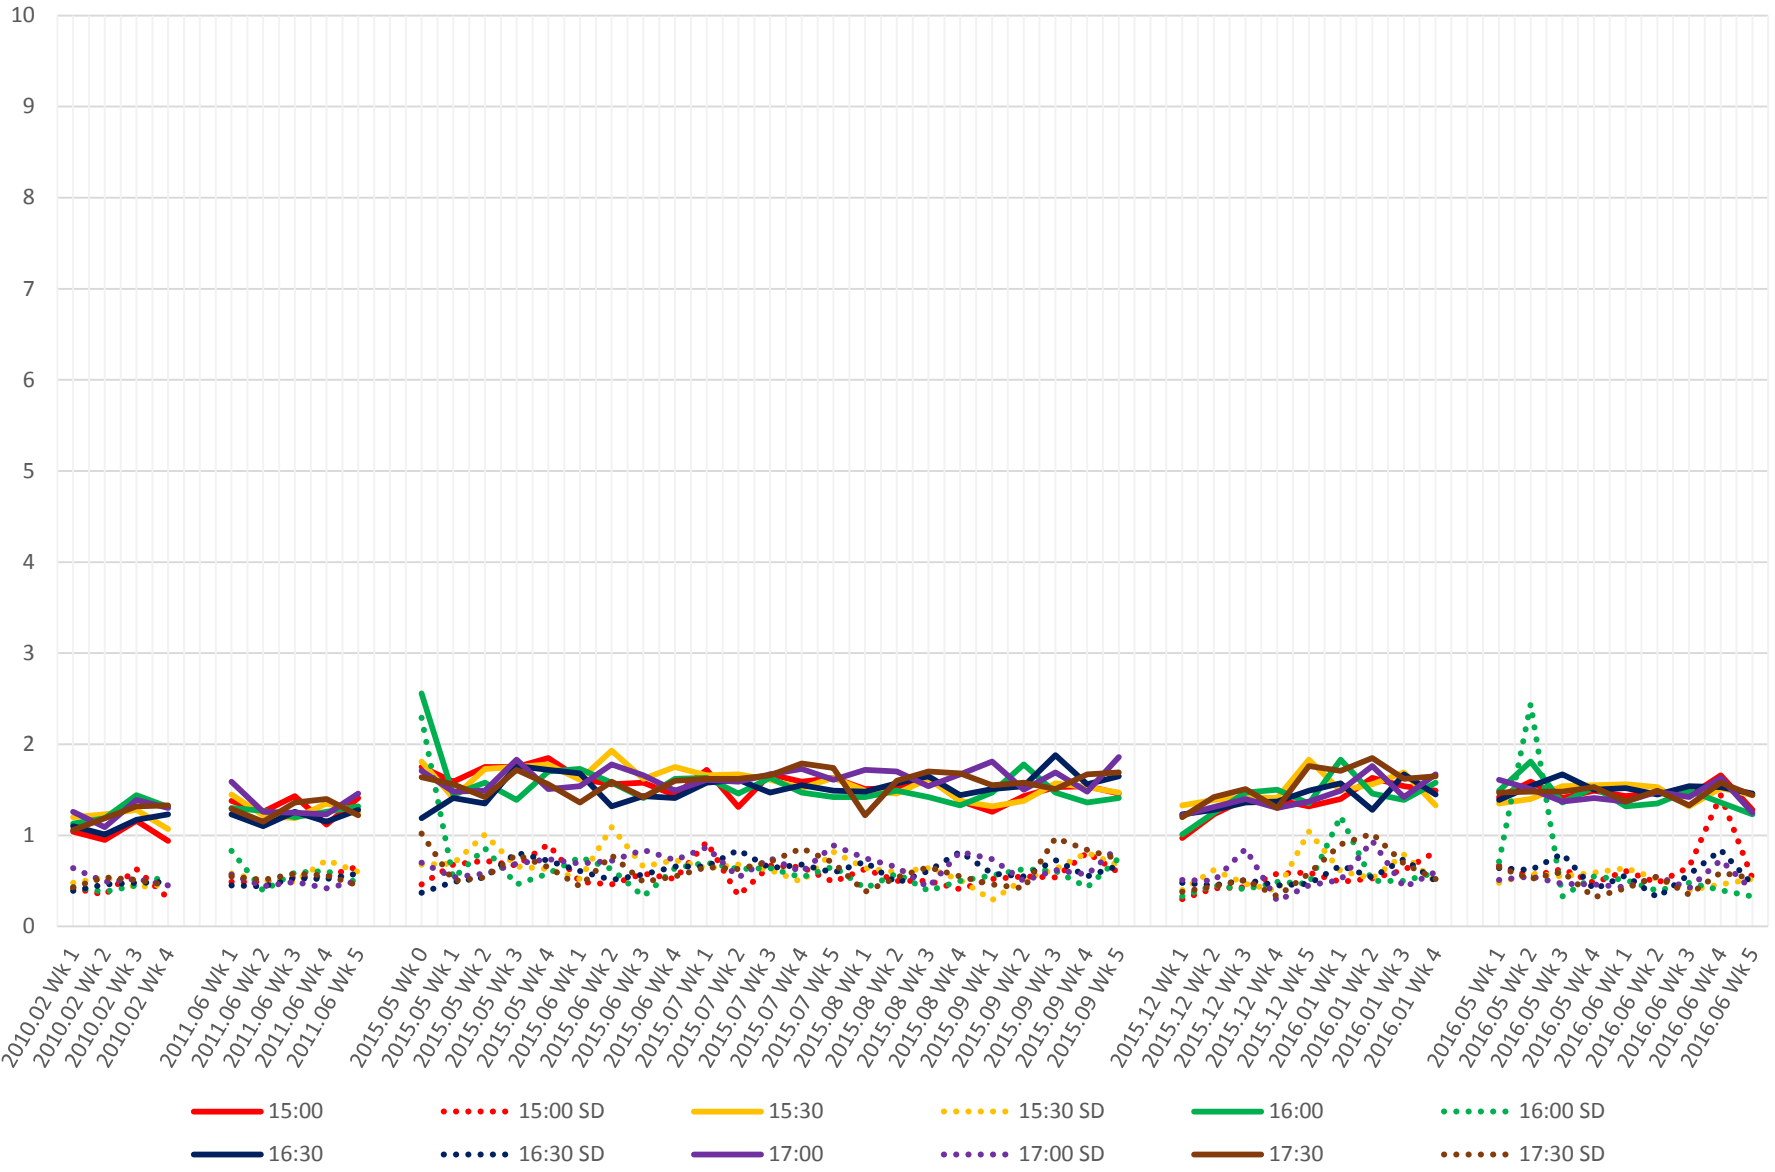

519 Queens Quay West Link Times From W of Bathurst To S of Bathurst/Fleet Eastbound Early Morning

519 Queens Quay West Link Times From W of Bathurst To S of Bathurst/Fleet Eastbound Late Morning

519 Queens Quay West Link Times From W of Bathurst To S of Bathurst/Fleet Eastbound Early Afternoon

519 Queens Quay West Link Times From W of Bathurst To S of Bathurst/Fleet Eastbound Late Afternoon

519 Queens Quay West Link Times From W of Bathurst To S of Bathurst/Fleet Eastbound Early Evening

519 Queens Quay West Link Times From W of Bathurst To S of Bathurst/Fleet Eastbound Late Evening