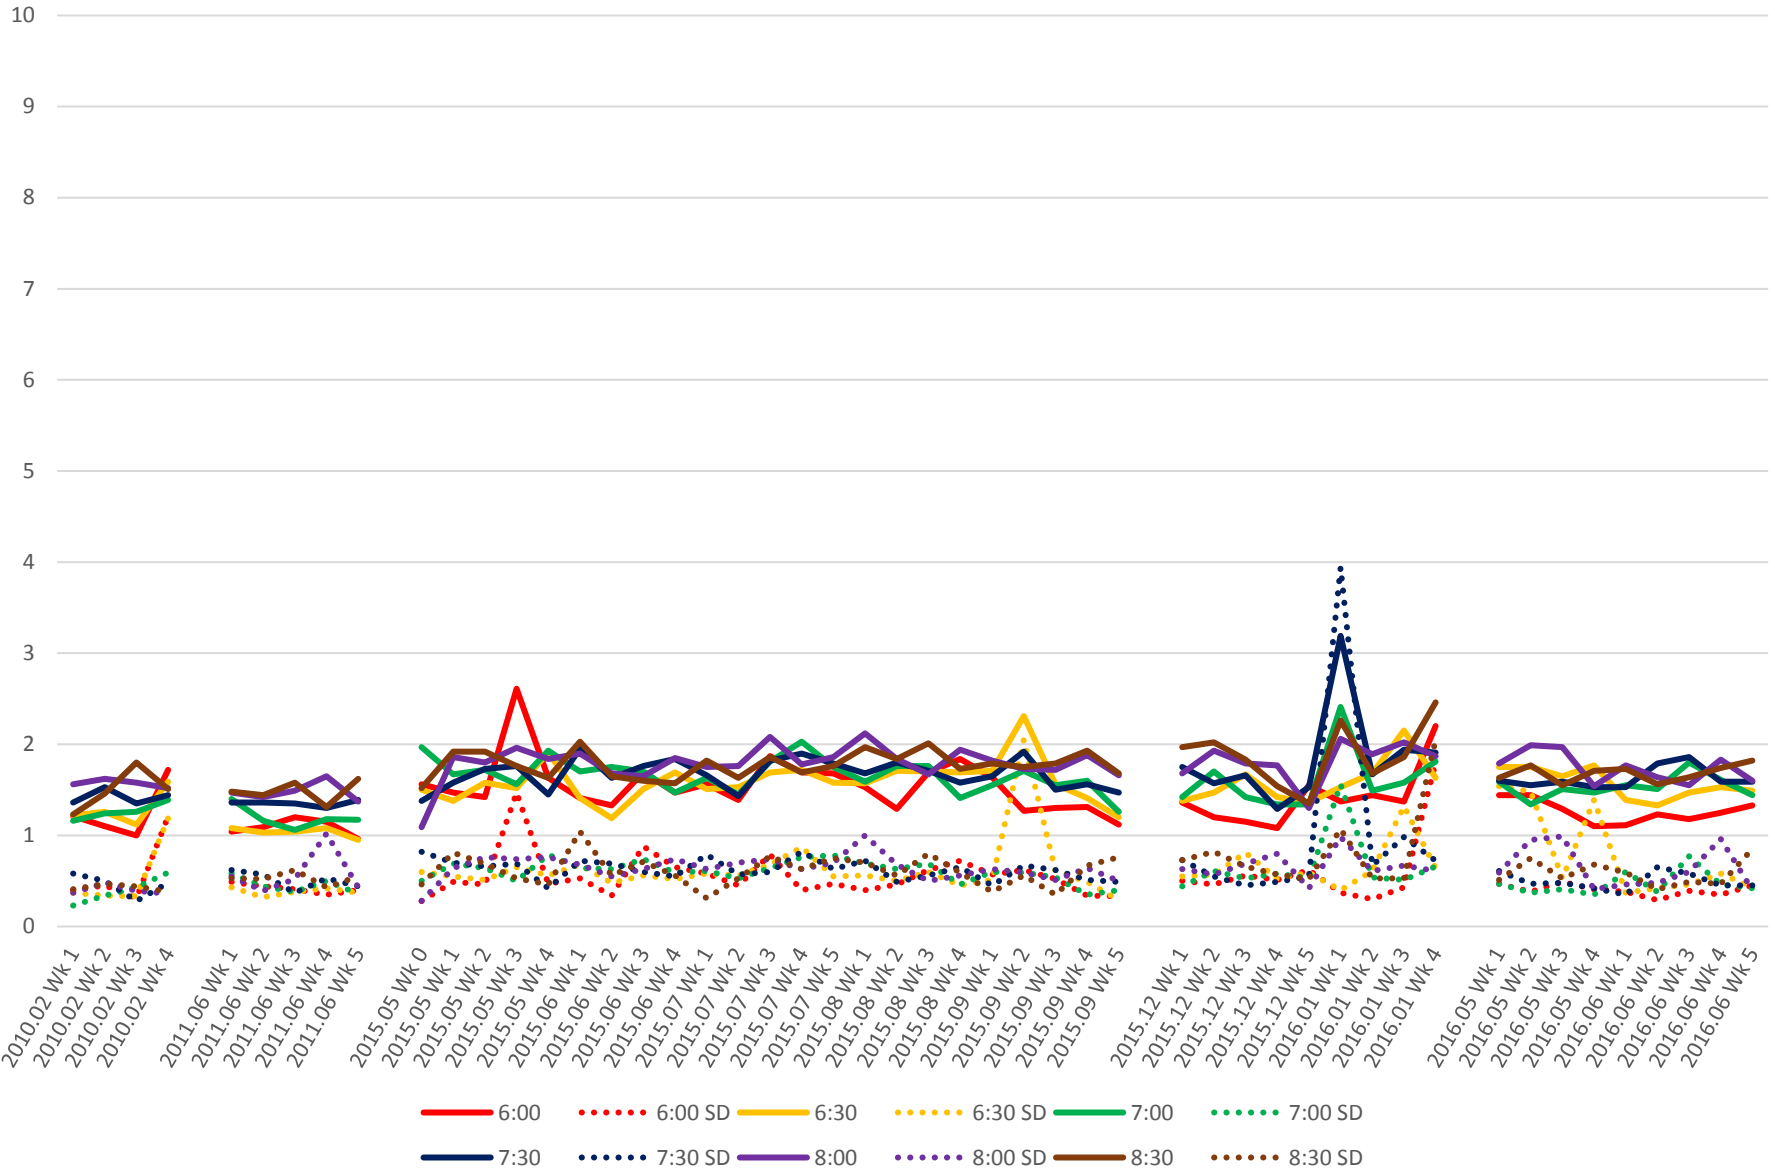

519 Queens Quay West Link Times From W of Bathurst To S of Bathurst/Fleet Eastbound Early Morning

519 Queens Quay West Link Times From W of Bathurst To S of Bathurst/Fleet Eastbound Late Morning

519 Queens Quay West Link Times From W of Bathurst To S of Bathurst/Fleet Eastbound Early Afternoon

519 Queens Quay West Link Times From W of Bathurst To S of Bathurst/Fleet Eastbound Late Afternoon

519 Queens Quay West Link Times From W of Bathurst To S of Bathurst/Fleet Eastbound Early Evening

519 Queens Quay West Link Times From W of Bathurst To S of Bathurst/Fleet Eastbound Late Evening