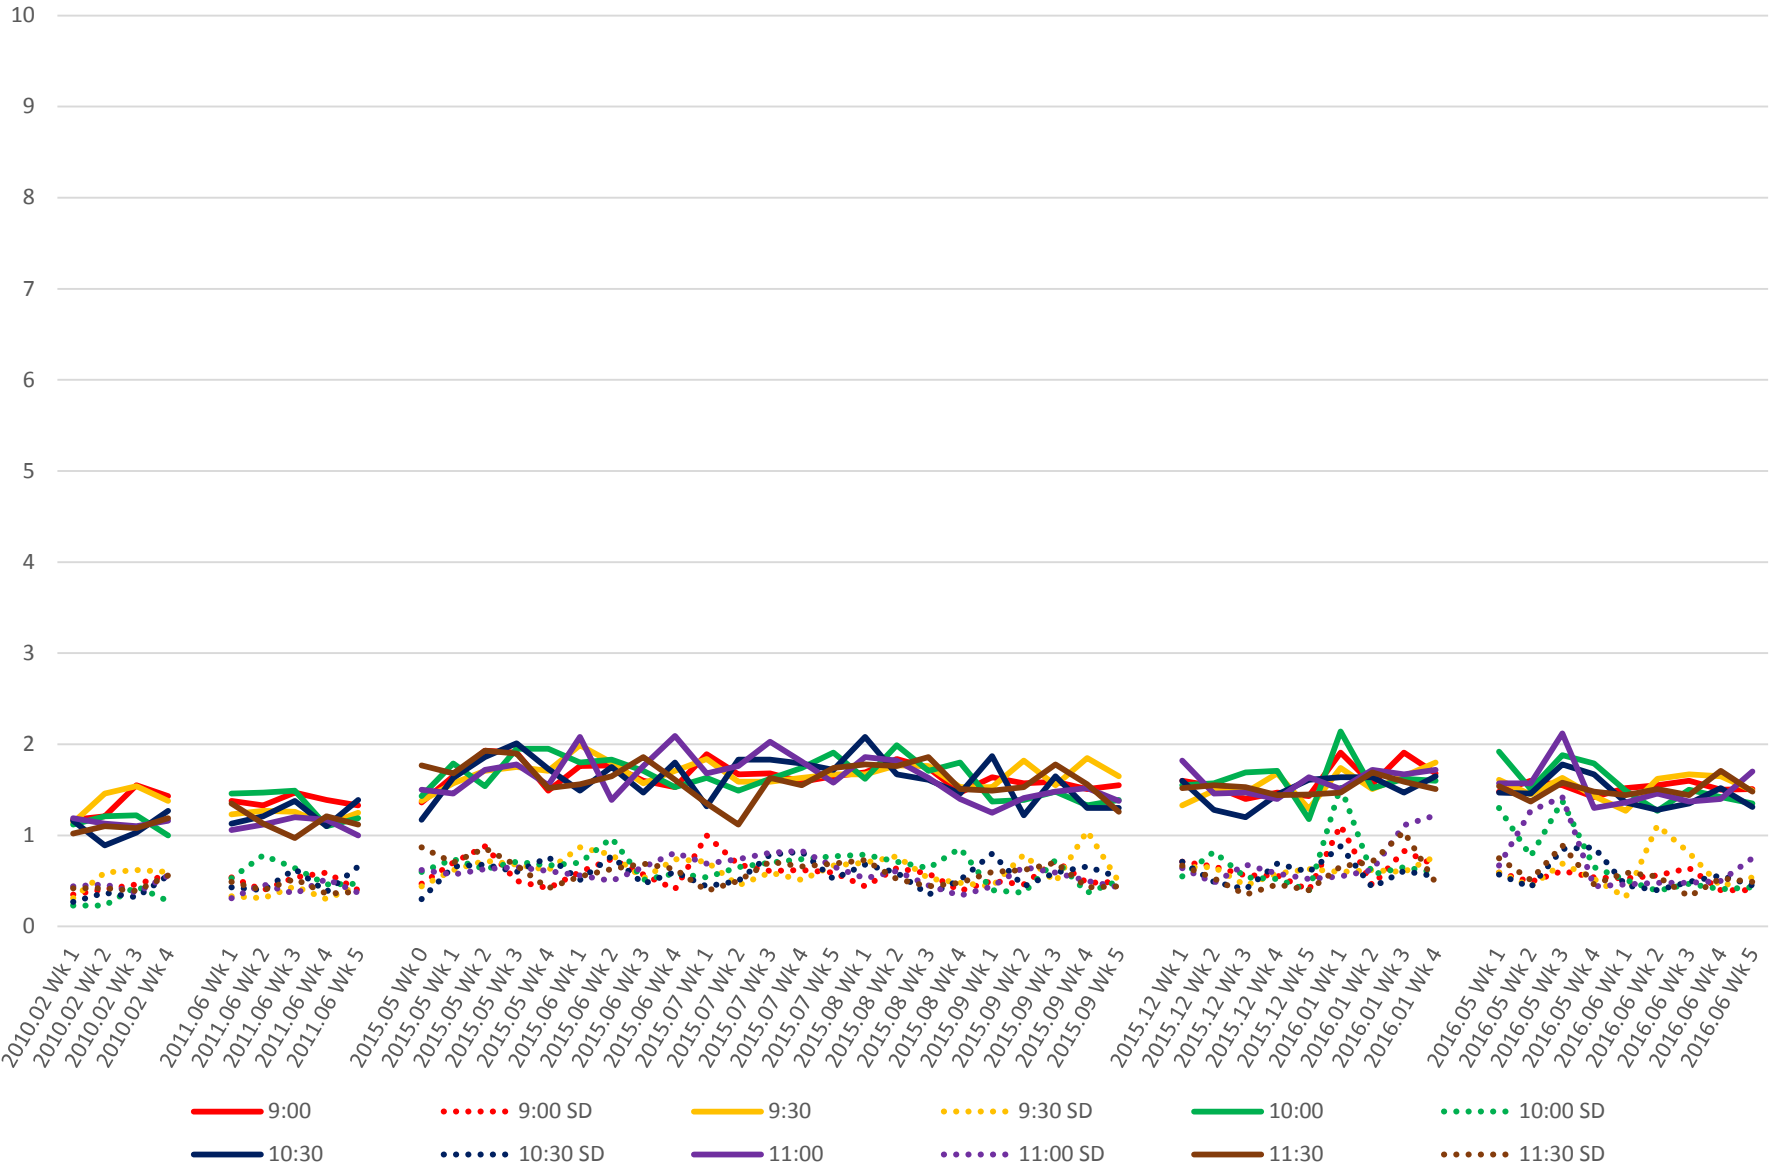

519 Queens Quay West Link Times From W of Bathurst To S of Bathurst/Fleet Eastbound Early Morning

519 Queens Quay West Link Times From W of Bathurst To S of Bathurst/Fleet Eastbound Late Morning

519 Queens Quay West Link Times From W of Bathurst To S of Bathurst/Fleet Eastbound Early Afternoon

519 Queens Quay West Link Times From W of Bathurst To S of Bathurst/Fleet Eastbound Late Afternoon

519 Queens Quay West Link Times From W of Bathurst To S of Bathurst/Fleet Eastbound Early Evening

519 Queens Quay West Link Times From W of Bathurst To S of Bathurst/Fleet Eastbound Late Evening