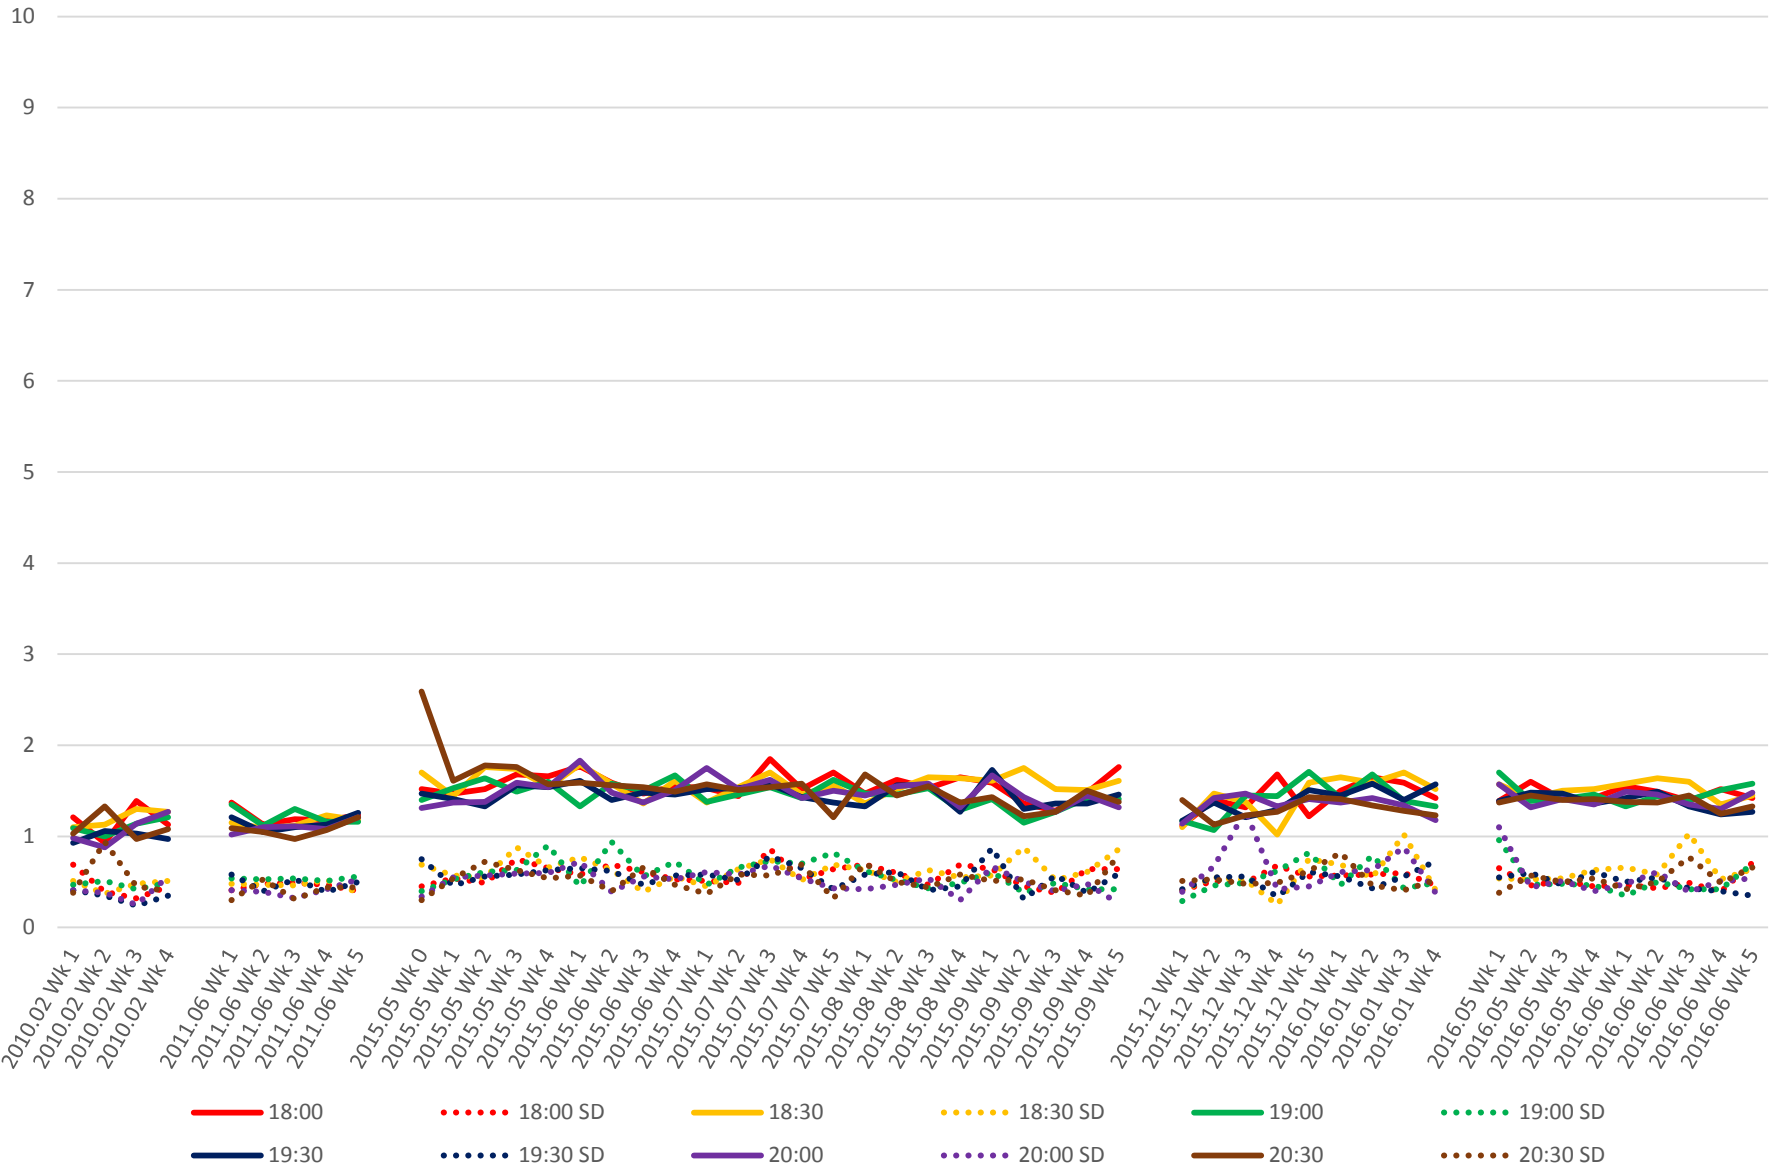

519 Queens Quay West Link Times From W of Bathurst To S of Bathurst/Fleet Eastbound Early Morning

519 Queens Quay West Link Times From W of Bathurst To S of Bathurst/Fleet Eastbound Late Morning

519 Queens Quay West Link Times From W of Bathurst To S of Bathurst/Fleet Eastbound Early Afternoon

519 Queens Quay West Link Times From W of Bathurst To S of Bathurst/Fleet Eastbound Late Afternoon

519 Queens Quay West Link Times From W of Bathurst To S of Bathurst/Fleet Eastbound Early Evening

519 Queens Quay West Link Times From W of Bathurst To S of Bathurst/Fleet Eastbound Late Evening