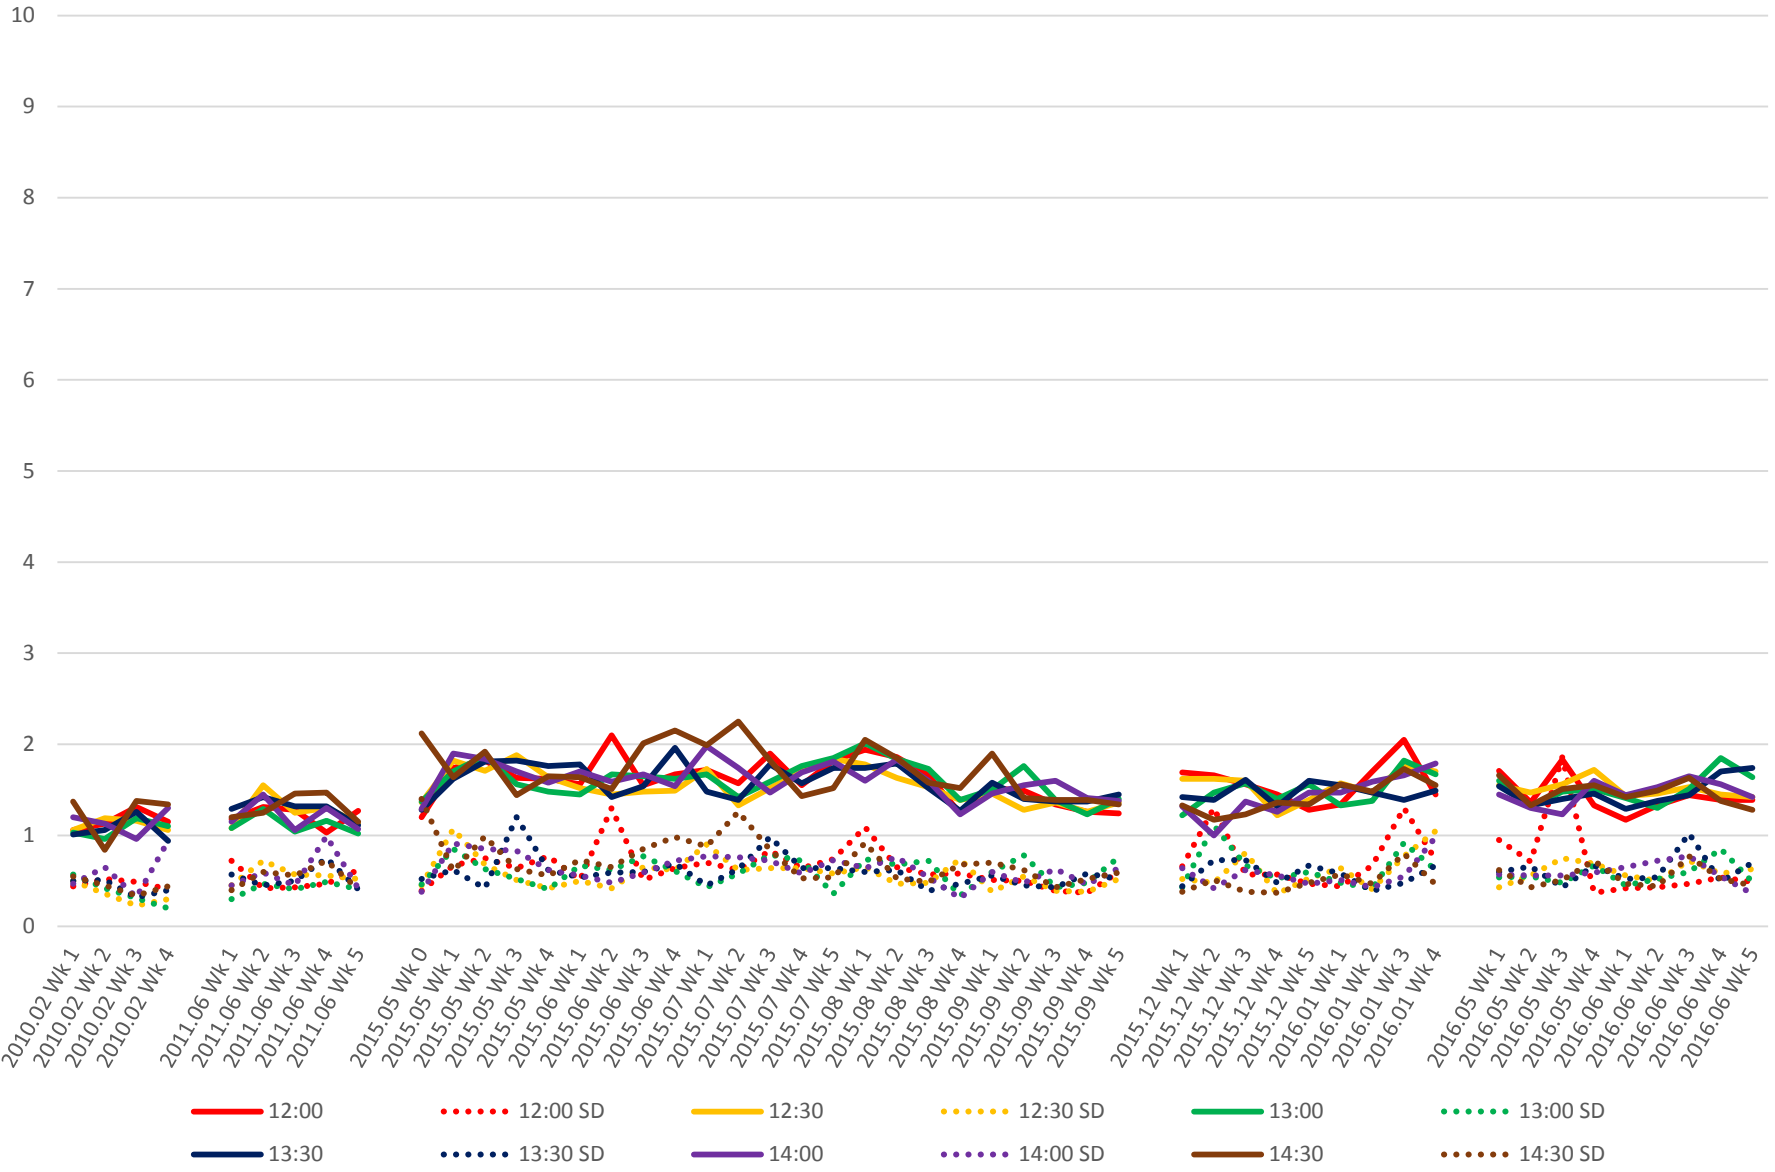

519 Queens Quay West Link Times From W of Bathurst To S of Bathurst/Fleet Eastbound Early Morning

519 Queens Quay West Link Times From W of Bathurst To S of Bathurst/Fleet Eastbound Late Morning

519 Queens Quay West Link Times From W of Bathurst To S of Bathurst/Fleet Eastbound Early Afternoon

519 Queens Quay West Link Times From W of Bathurst To S of Bathurst/Fleet Eastbound Late Afternoon

519 Queens Quay West Link Times From W of Bathurst To S of Bathurst/Fleet Eastbound Early Evening

519 Queens Quay West Link Times From W of Bathurst To S of Bathurst/Fleet Eastbound Late Evening