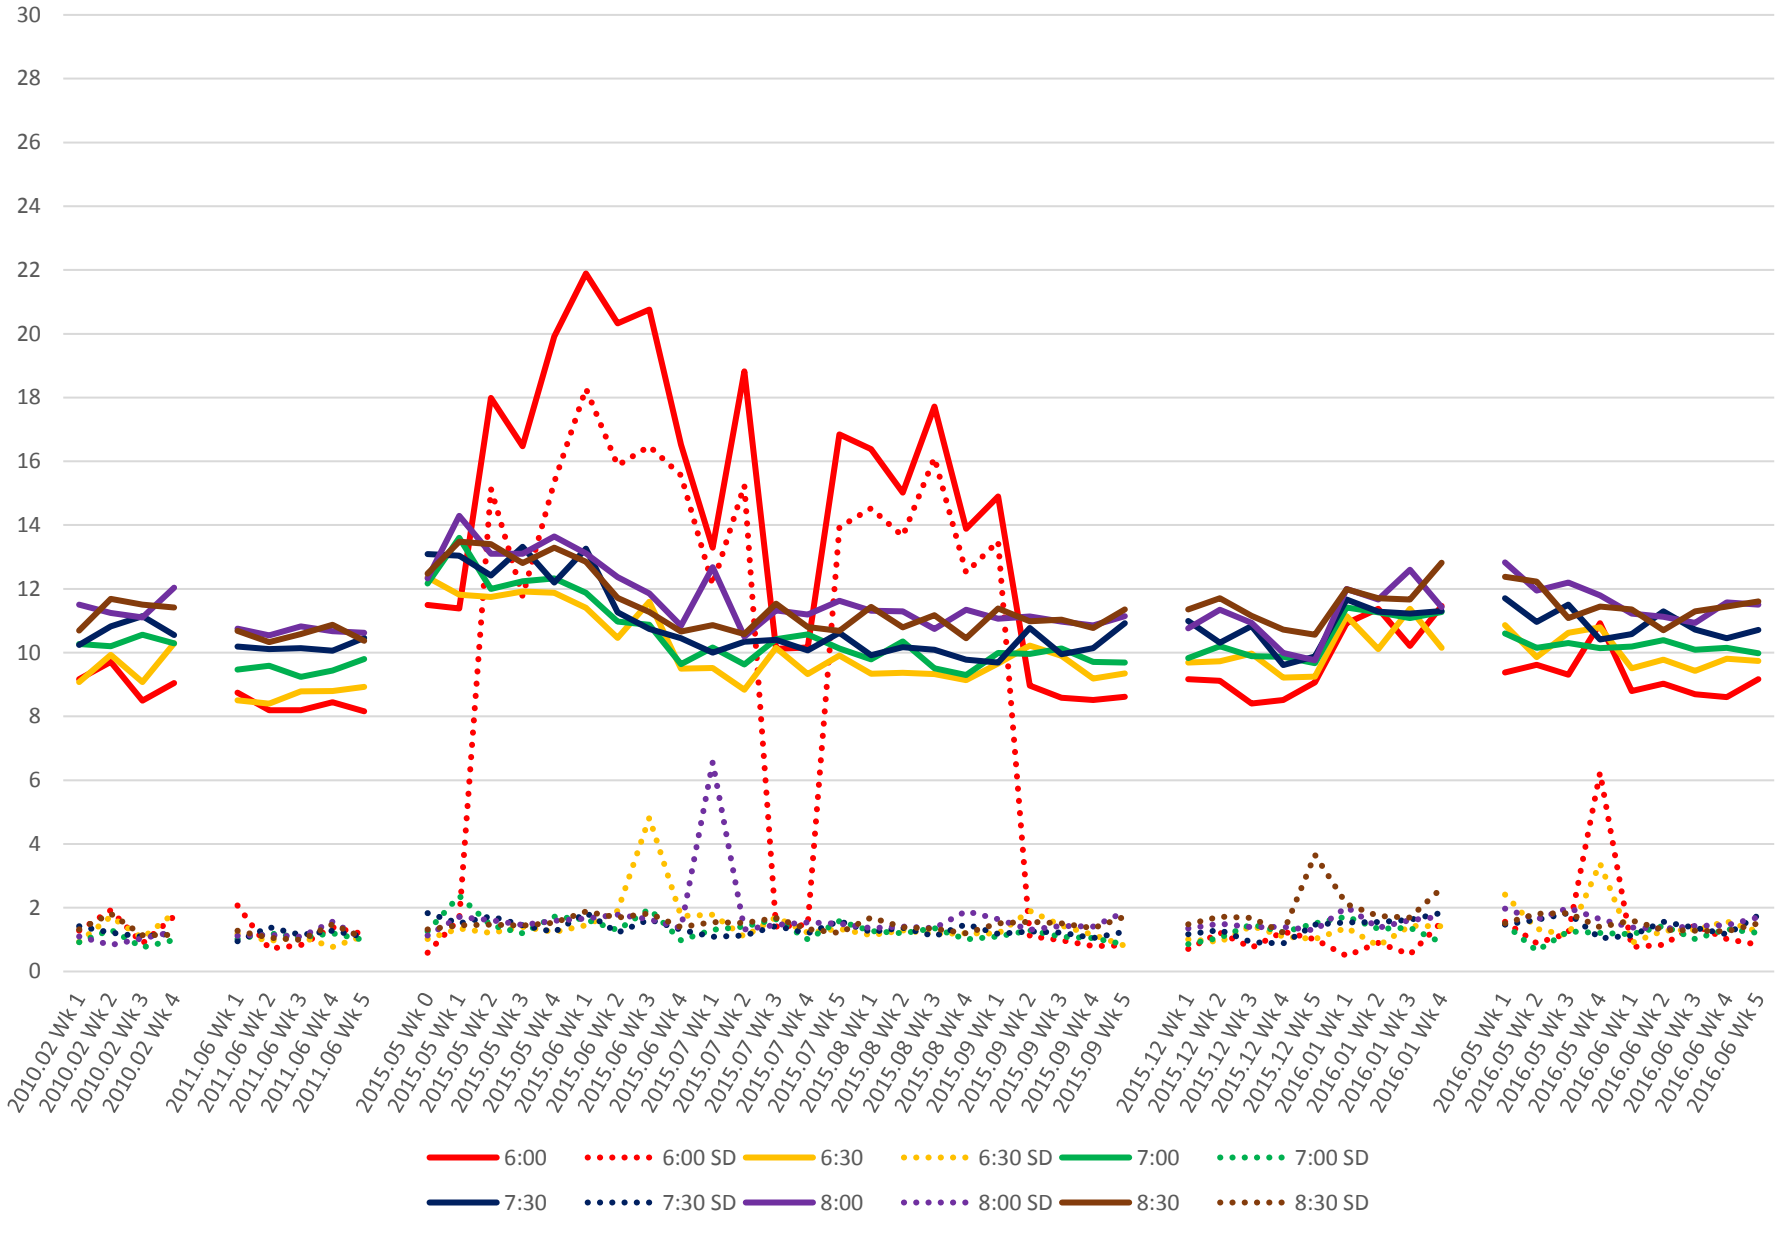

519 Queens Quay West Link Times From W of Bathurst To Bay Eastbound Early Morning

519 Queens Quay West Link Times From W of Bathurst To Bay Eastbound Late Morning

519 Queens Quay West Link Times From W of Bathurst To Bay Eastbound Early Afternoon

519 Queens Quay West Link Times From W of Bathurst To Bay Eastbound Late Afternoon

519 Queens Quay West Link Times From W of Bathurst To Bay Eastbound Early Evening

519 Queens Quay West Link Times From W of Bathurst To Bay Eastbound Late Evening