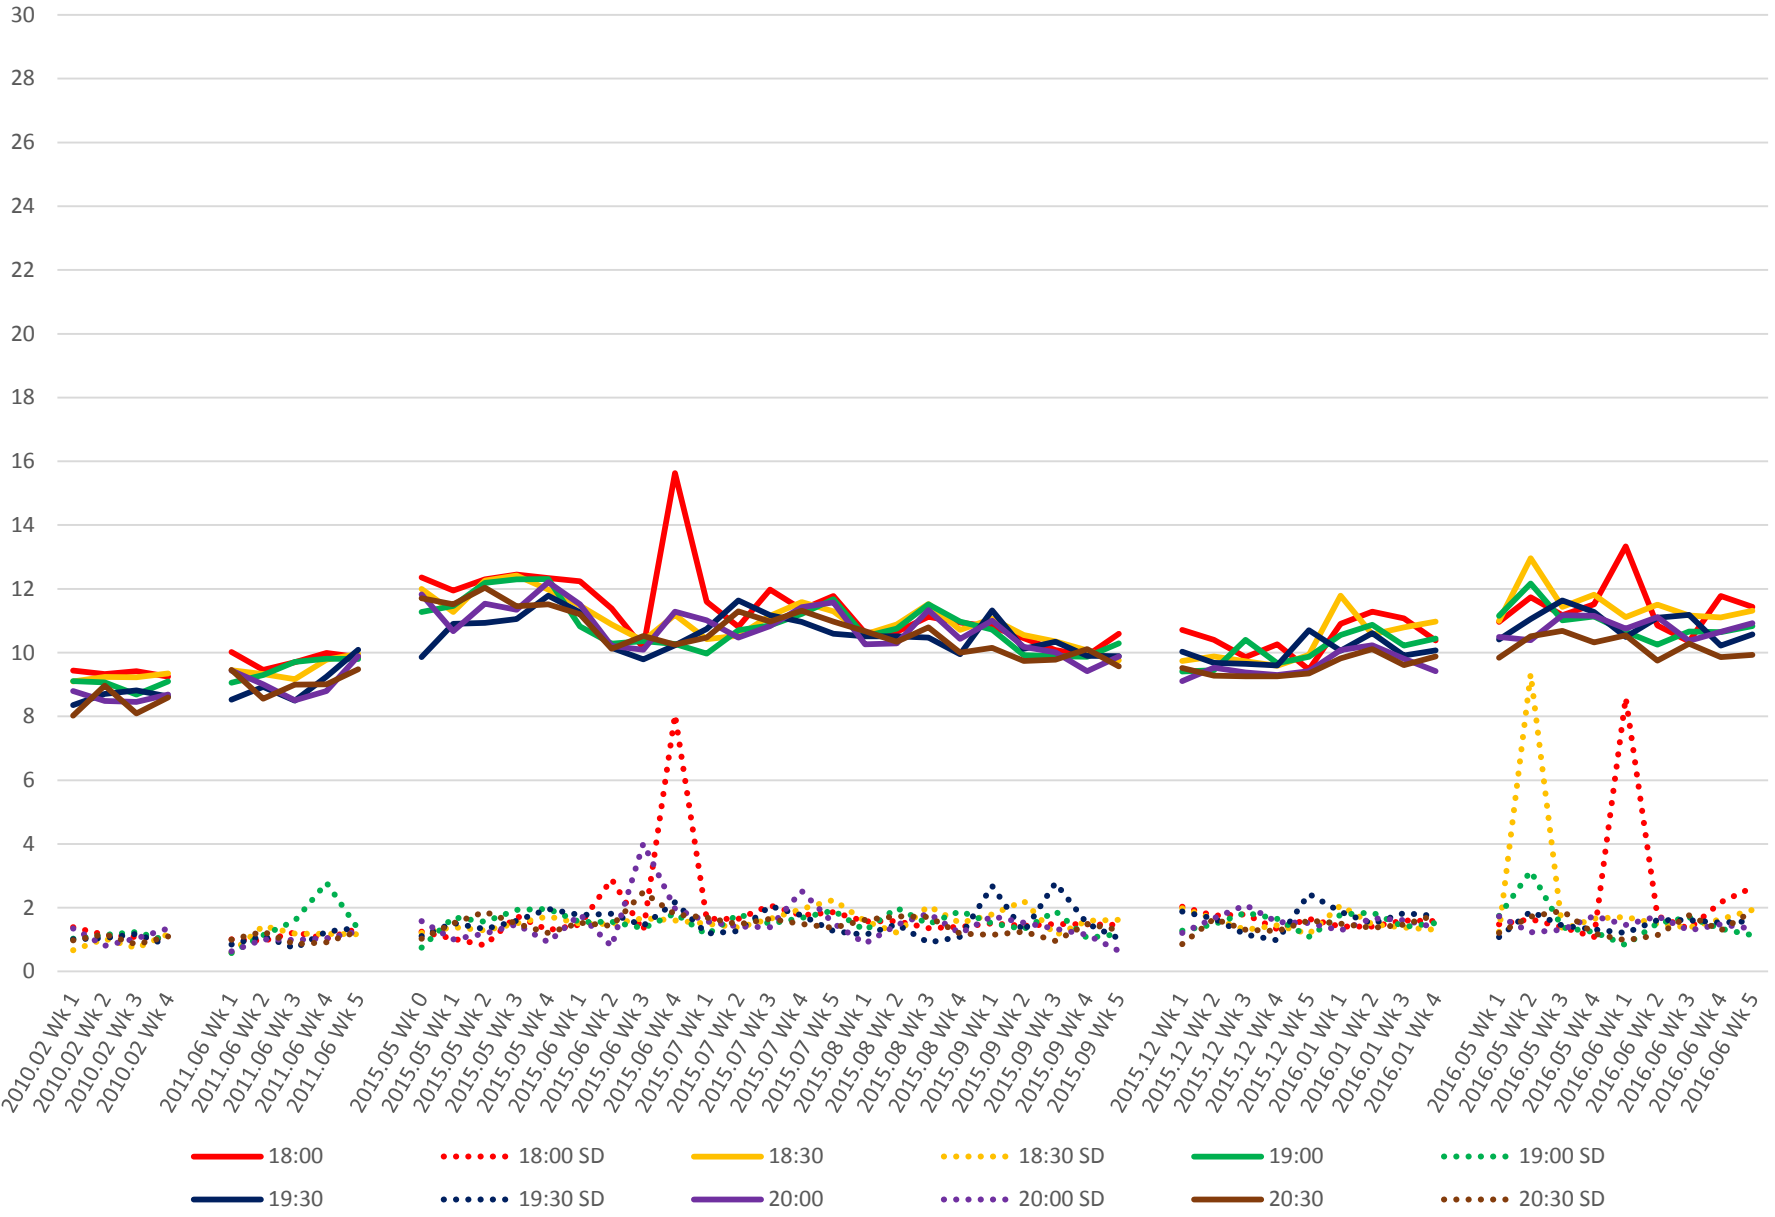

519 Queens Quay West Link Times From W of Bathurst To Bay Eastbound Early Morning

519 Queens Quay West Link Times From W of Bathurst To Bay Eastbound Late Morning

519 Queens Quay West Link Times From W of Bathurst To Bay Eastbound Early Afternoon

519 Queens Quay West Link Times From W of Bathurst To Bay Eastbound Late Afternoon

519 Queens Quay West Link Times From W of Bathurst To Bay Eastbound Early Evening

519 Queens Quay West Link Times From W of Bathurst To Bay Eastbound Late Evening