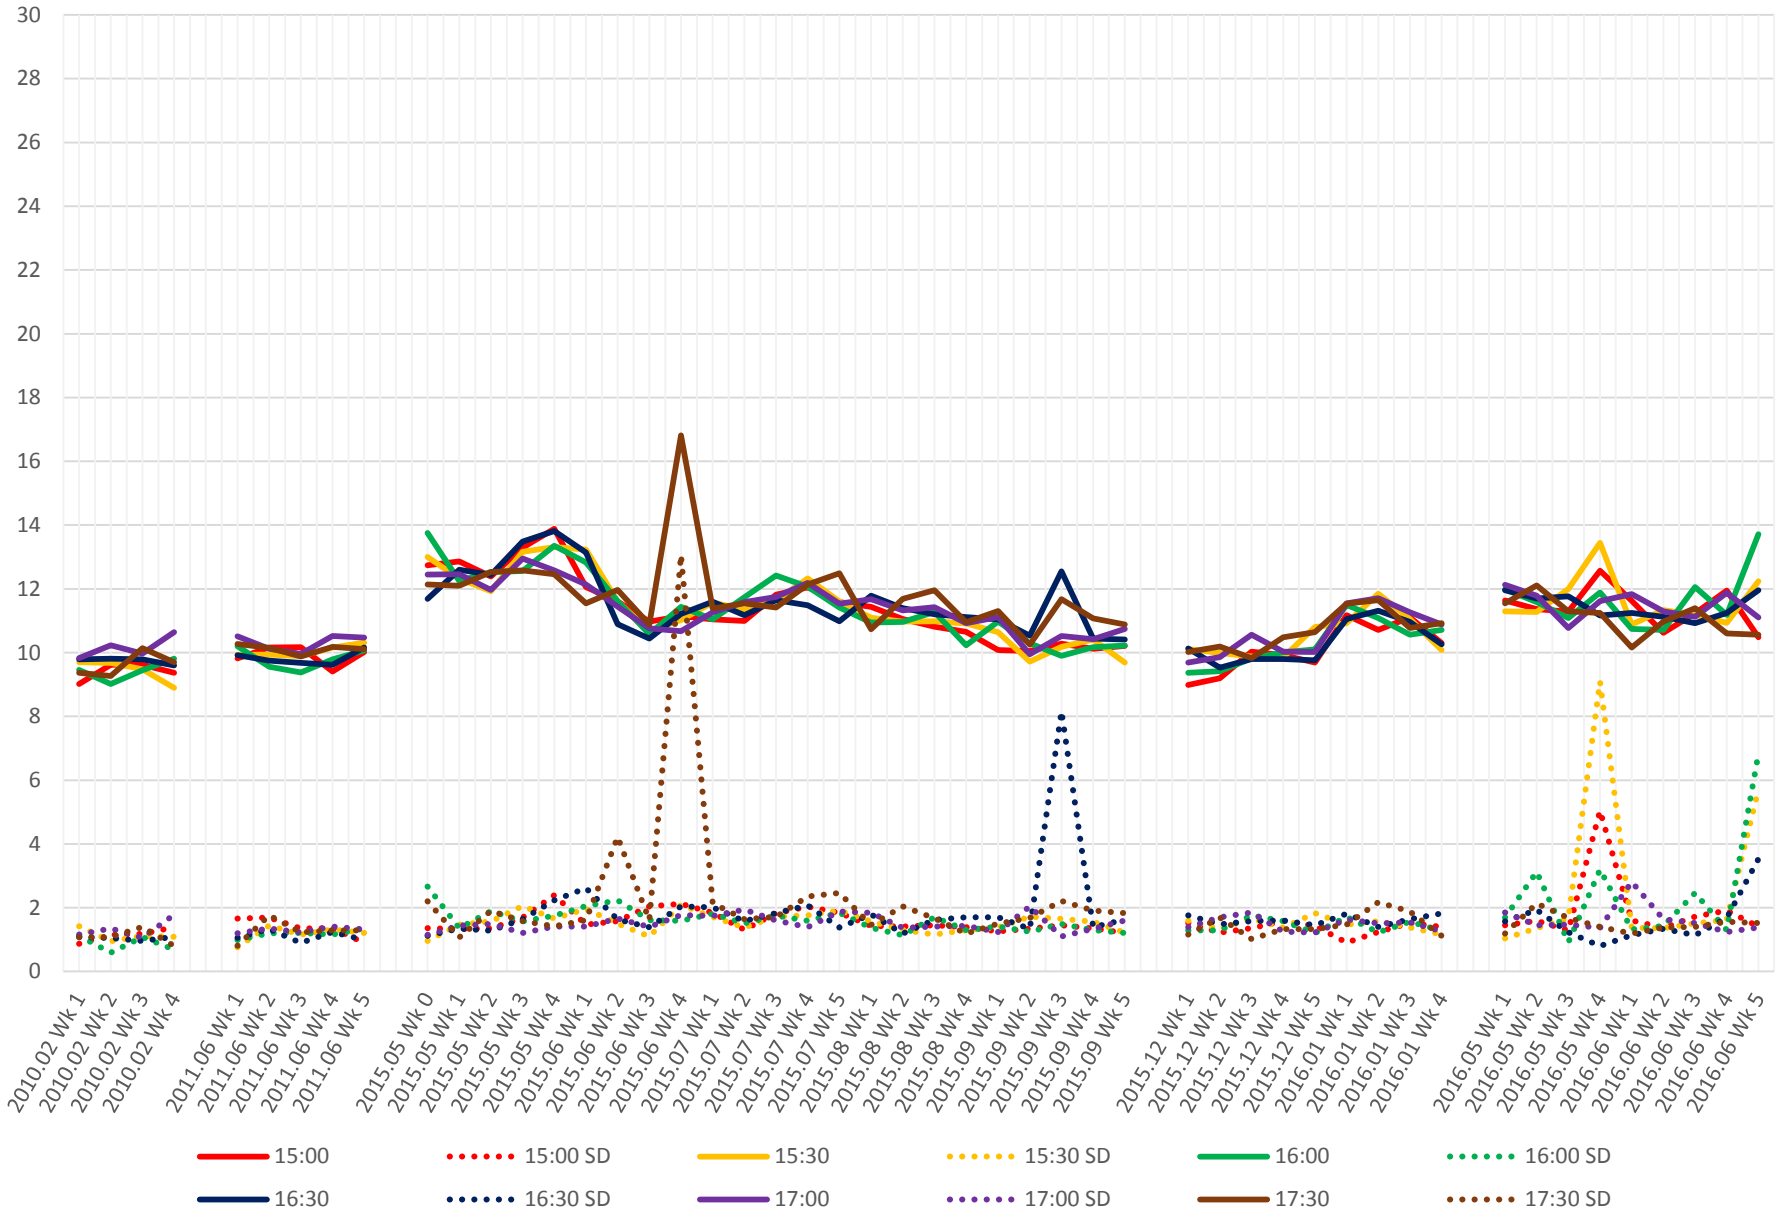

519 Queens Quay West Link Times From W of Bathurst To Bay Eastbound Early Morning

519 Queens Quay West Link Times From W of Bathurst To Bay Eastbound Late Morning

519 Queens Quay West Link Times From W of Bathurst To Bay Eastbound Early Afternoon

519 Queens Quay West Link Times From W of Bathurst To Bay Eastbound Late Afternoon

519 Queens Quay West Link Times From W of Bathurst To Bay Eastbound Early Evening

519 Queens Quay West Link Times From W of Bathurst To Bay Eastbound Late Evening