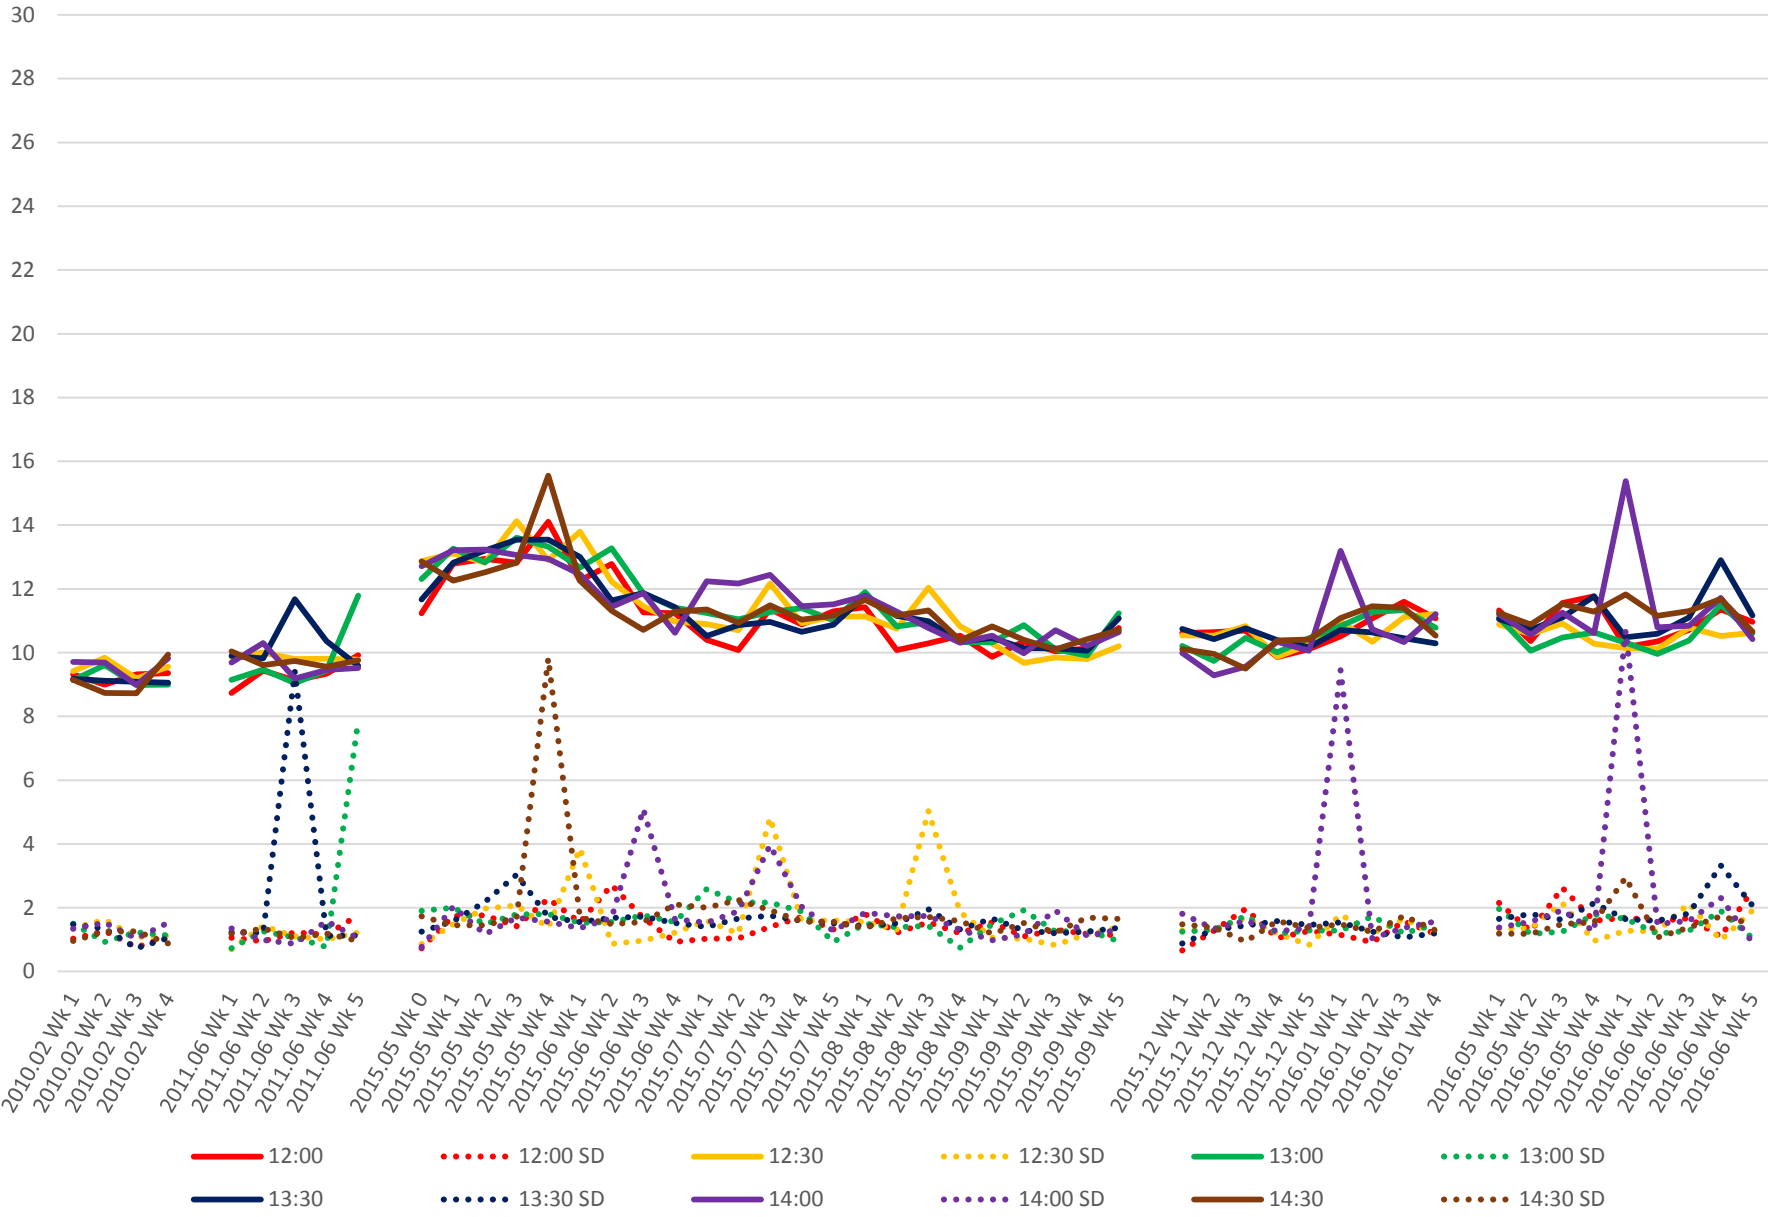

519 Queens Quay West Link Times From W of Bathurst To Bay Eastbound Early Morning

519 Queens Quay West Link Times From W of Bathurst To Bay Eastbound Late Morning

519 Queens Quay West Link Times From W of Bathurst To Bay Eastbound Early Afternoon

519 Queens Quay West Link Times From W of Bathurst To Bay Eastbound Late Afternoon

519 Queens Quay West Link Times From W of Bathurst To Bay Eastbound Early Evening

519 Queens Quay West Link Times From W of Bathurst To Bay Eastbound Late Evening