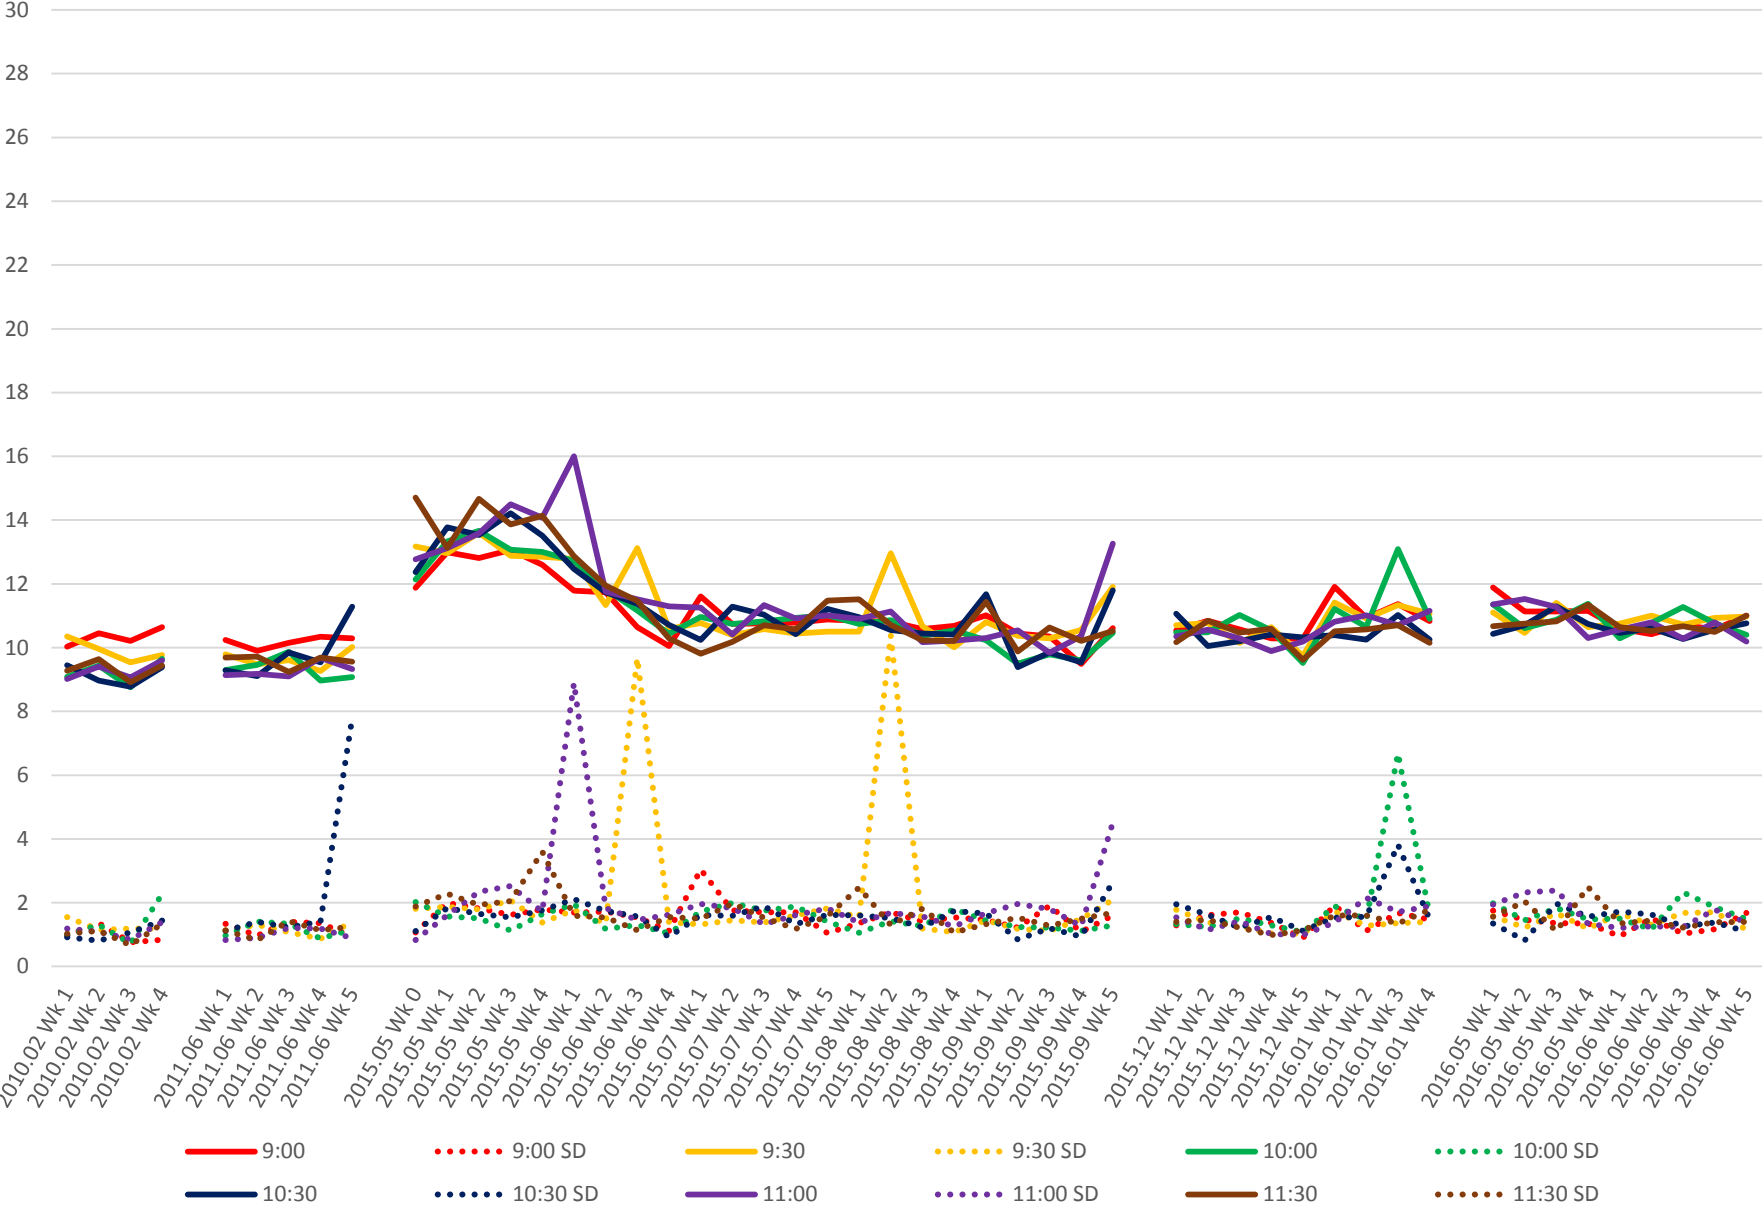

519 Queens Quay West Link Times From W of Bathurst To Bay Eastbound Early Morning

519 Queens Quay West Link Times From W of Bathurst To Bay Eastbound Late Morning

519 Queens Quay West Link Times From W of Bathurst To Bay Eastbound Early Afternoon

519 Queens Quay West Link Times From W of Bathurst To Bay Eastbound Late Afternoon

519 Queens Quay West Link Times From W of Bathurst To Bay Eastbound Early Evening

519 Queens Quay West Link Times From W of Bathurst To Bay Eastbound Late Evening