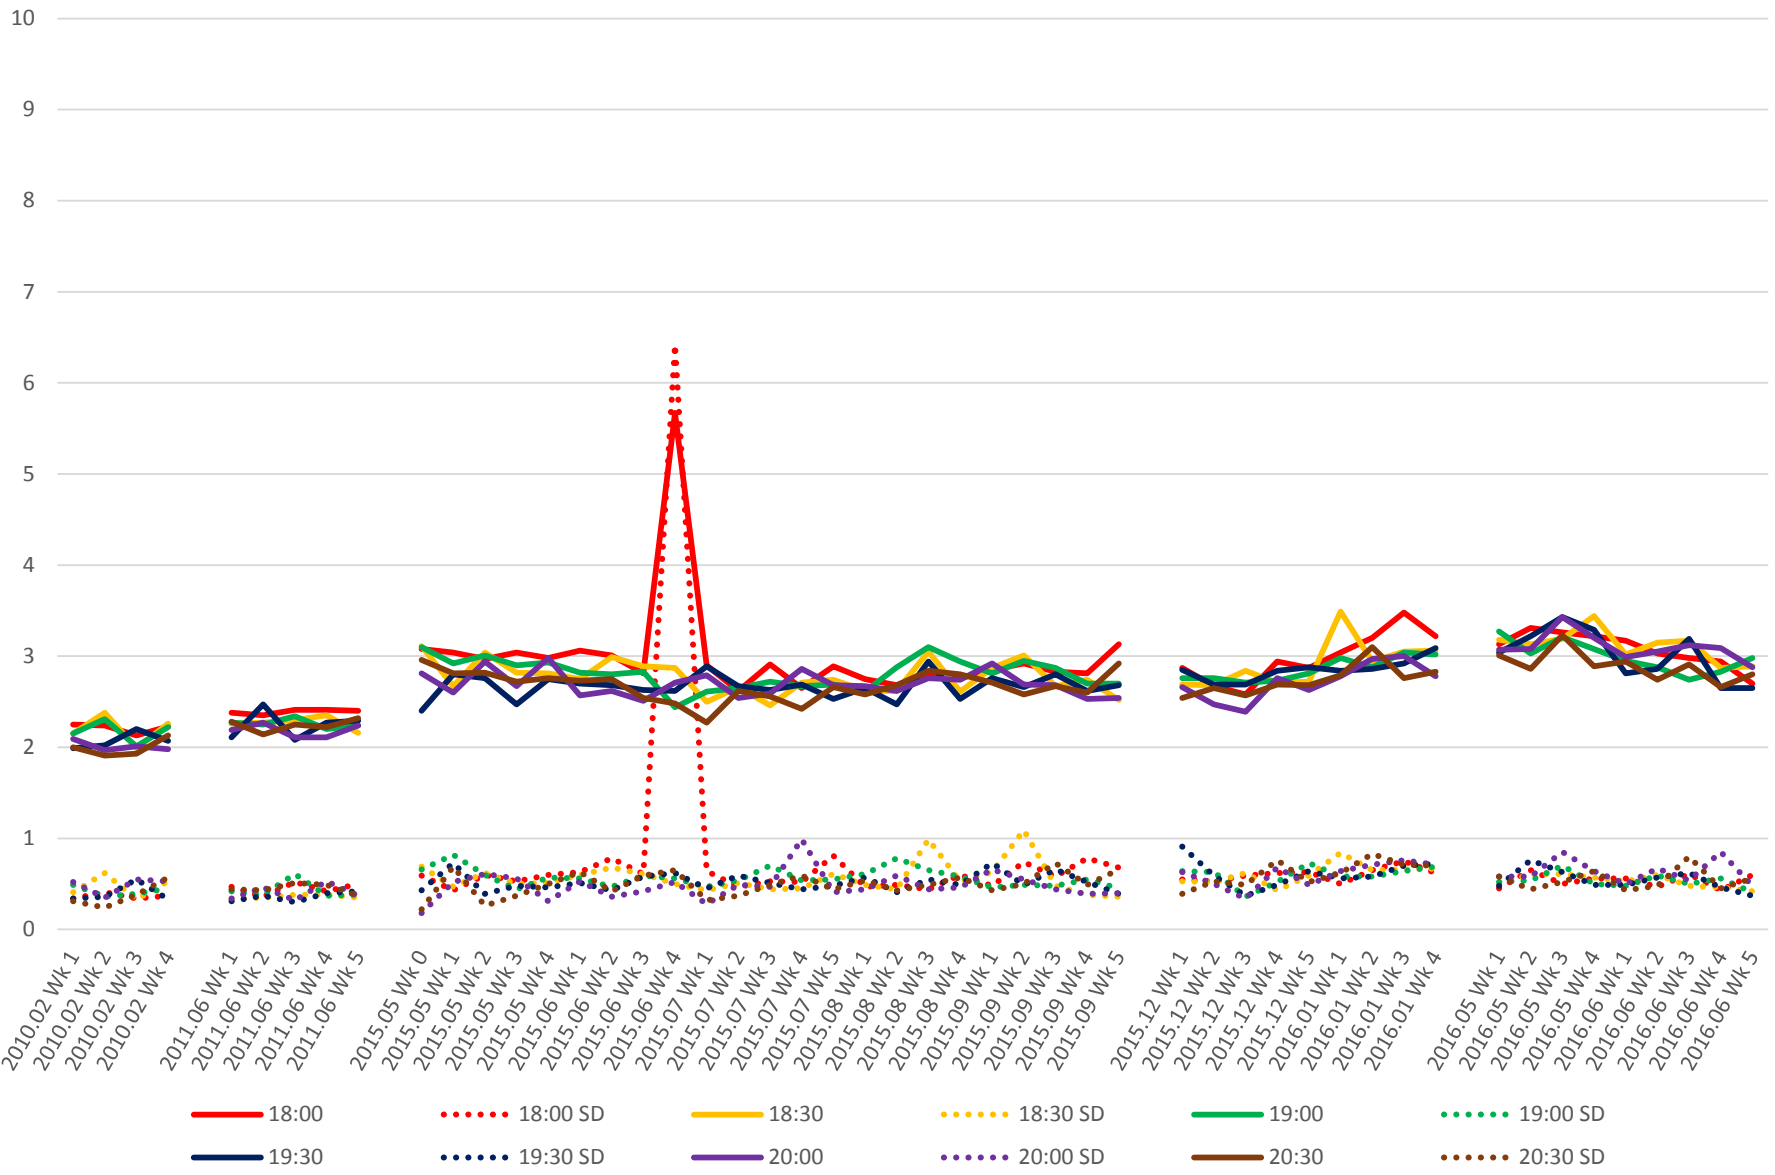

519 Queens Quay West Link Times From S of Bathurst/Fleet To W of Spadina Eastbound Early Morning

519 Queens Quay West Link Times From S of Bathurst/Fleet To W of Spadina Eastbound Late Morning

519 Queens Quay West Link Times From S of Bathurst/Fleet To W of Spadina Eastbound Early Afternoon

519 Queens Quay West Link Times From S of Bathurst/Fleet To W of Spadina Eastbound Late Afternoon

519 Queens Quay West Link Times From S of Bathurst/Fleet To W of Spadina Eastbound Early Evening

519 Queens Quay West Link Times From S of Bathurst/Fleet To W of Spadina Eastbound Late Evening