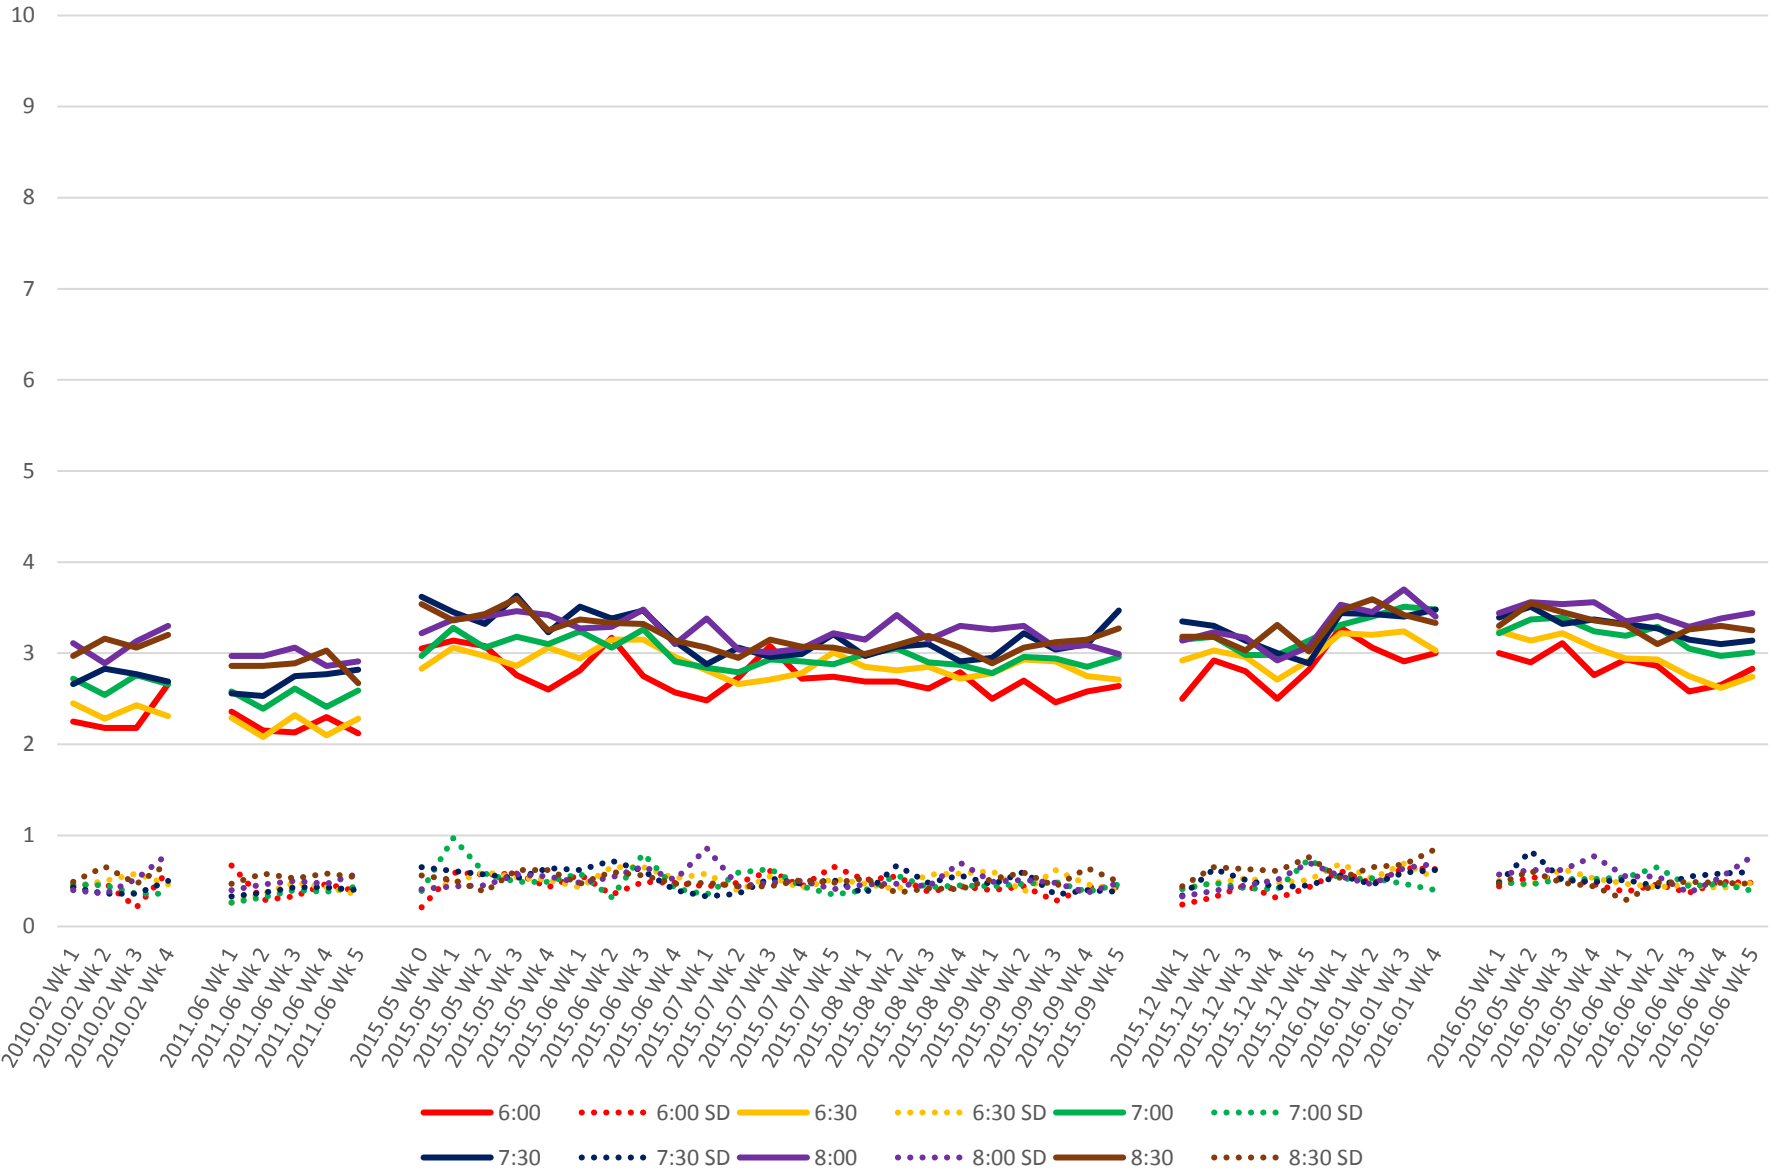

519 Queens Quay West Link Times From S of Bathurst/Fleet To W of Spadina Eastbound Early Morning

519 Queens Quay West Link Times From S of Bathurst/Fleet To W of Spadina Eastbound Late Morning

519 Queens Quay West Link Times From S of Bathurst/Fleet To W of Spadina Eastbound Early Afternoon

519 Queens Quay West Link Times From S of Bathurst/Fleet To W of Spadina Eastbound Late Afternoon

519 Queens Quay West Link Times From S of Bathurst/Fleet To W of Spadina Eastbound Early Evening

519 Queens Quay West Link Times From S of Bathurst/Fleet To W of Spadina Eastbound Late Evening