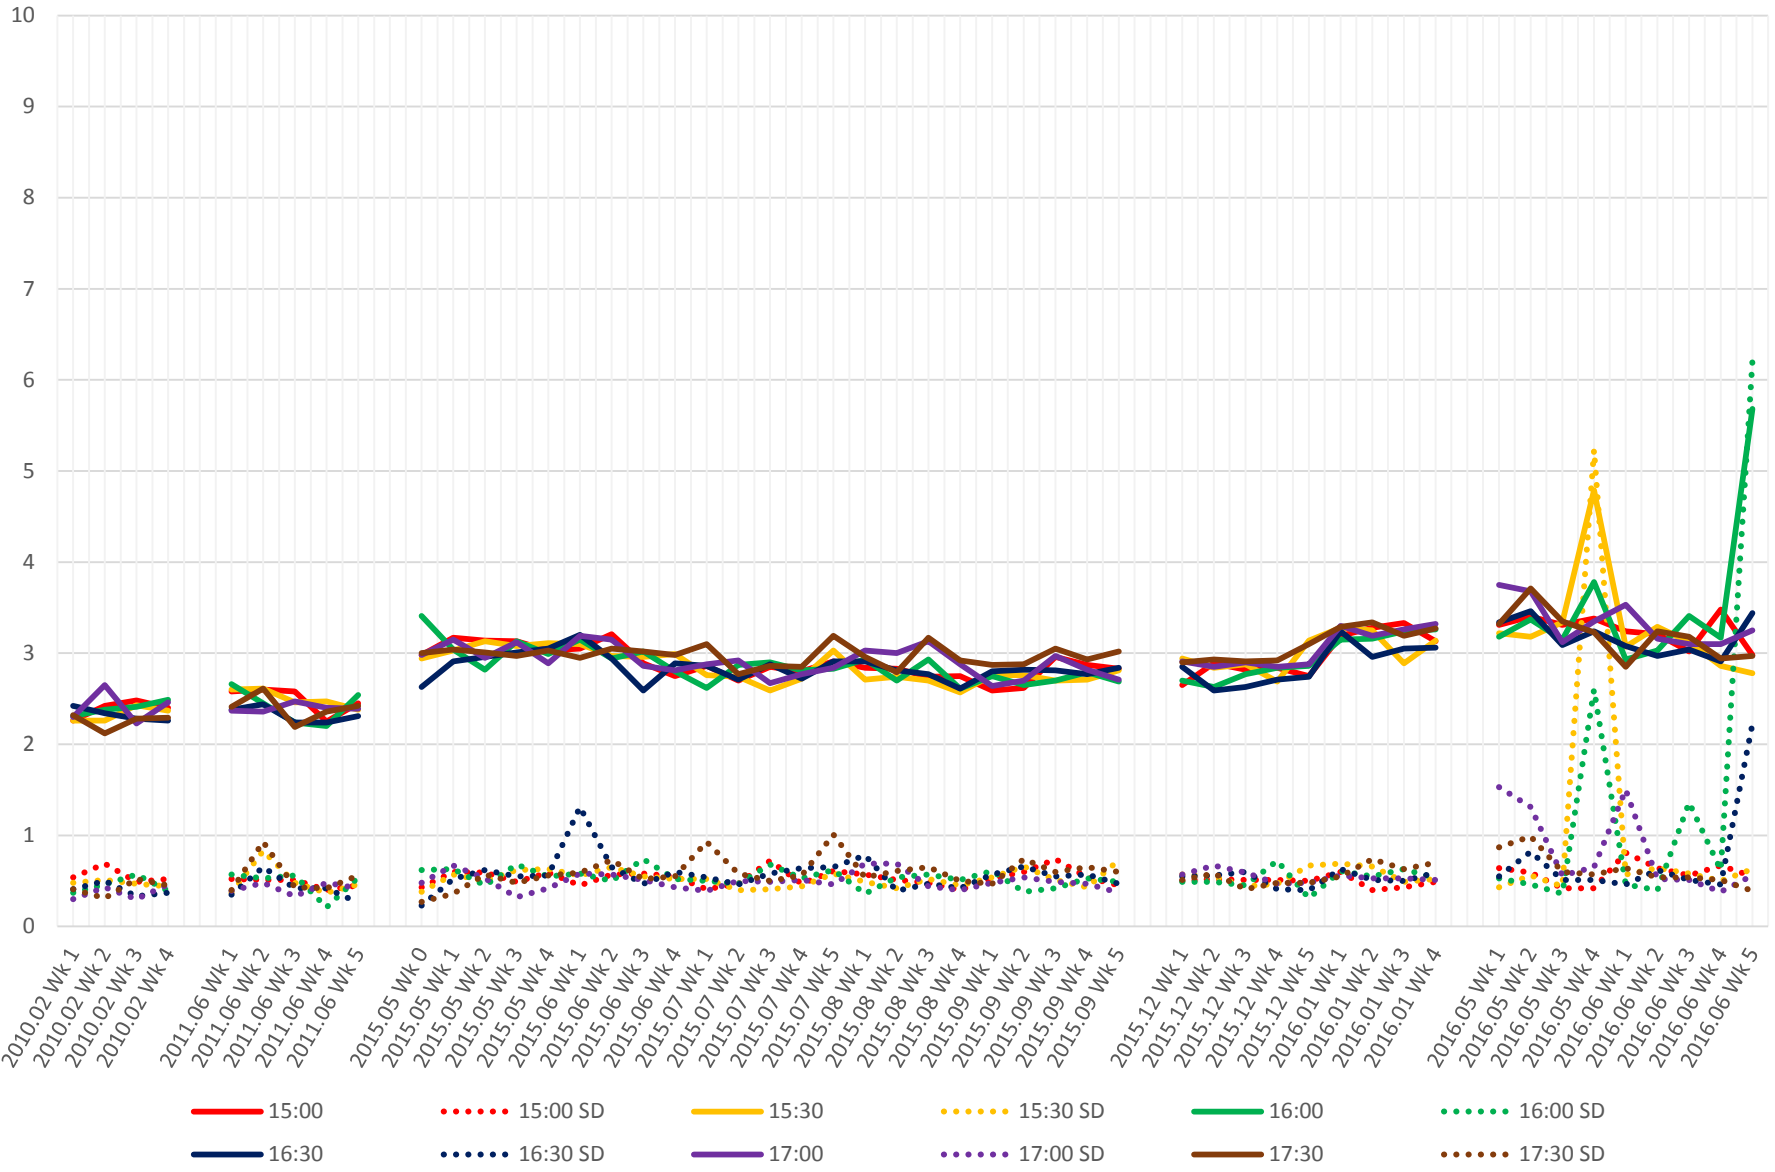

519 Queens Quay West Link Times From S of Bathurst/Fleet To W of Spadina Eastbound Early Morning

519 Queens Quay West Link Times From S of Bathurst/Fleet To W of Spadina Eastbound Late Morning

519 Queens Quay West Link Times From S of Bathurst/Fleet To W of Spadina Eastbound Early Afternoon

519 Queens Quay West Link Times From S of Bathurst/Fleet To W of Spadina Eastbound Late Afternoon

519 Queens Quay West Link Times From S of Bathurst/Fleet To W of Spadina Eastbound Early Evening

519 Queens Quay West Link Times From S of Bathurst/Fleet To W of Spadina Eastbound Late Evening