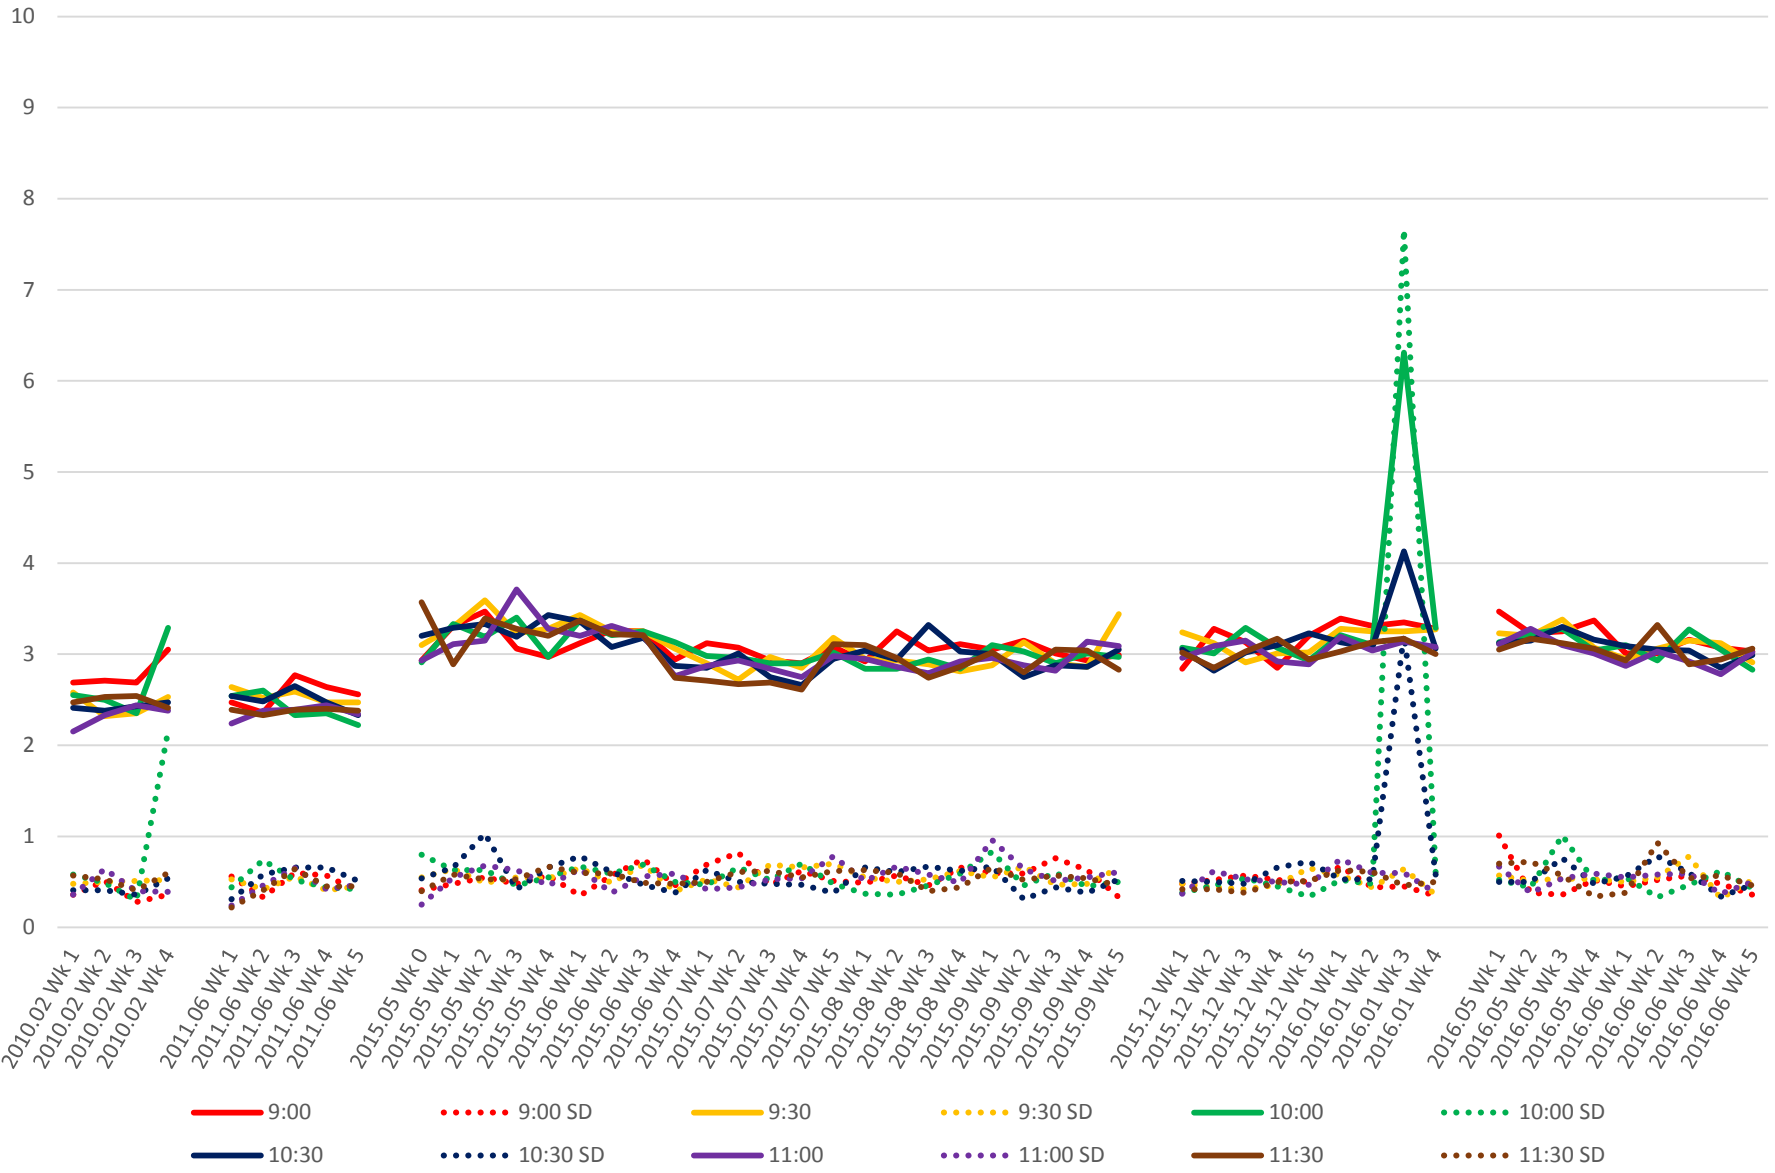

519 Queens Quay West Link Times From S of Bathurst/Fleet To W of Spadina Eastbound Early Morning

519 Queens Quay West Link Times From S of Bathurst/Fleet To W of Spadina Eastbound Late Morning

519 Queens Quay West Link Times From S of Bathurst/Fleet To W of Spadina Eastbound Early Afternoon

519 Queens Quay West Link Times From S of Bathurst/Fleet To W of Spadina Eastbound Late Afternoon

519 Queens Quay West Link Times From S of Bathurst/Fleet To W of Spadina Eastbound Early Evening

519 Queens Quay West Link Times From S of Bathurst/Fleet To W of Spadina Eastbound Late Evening