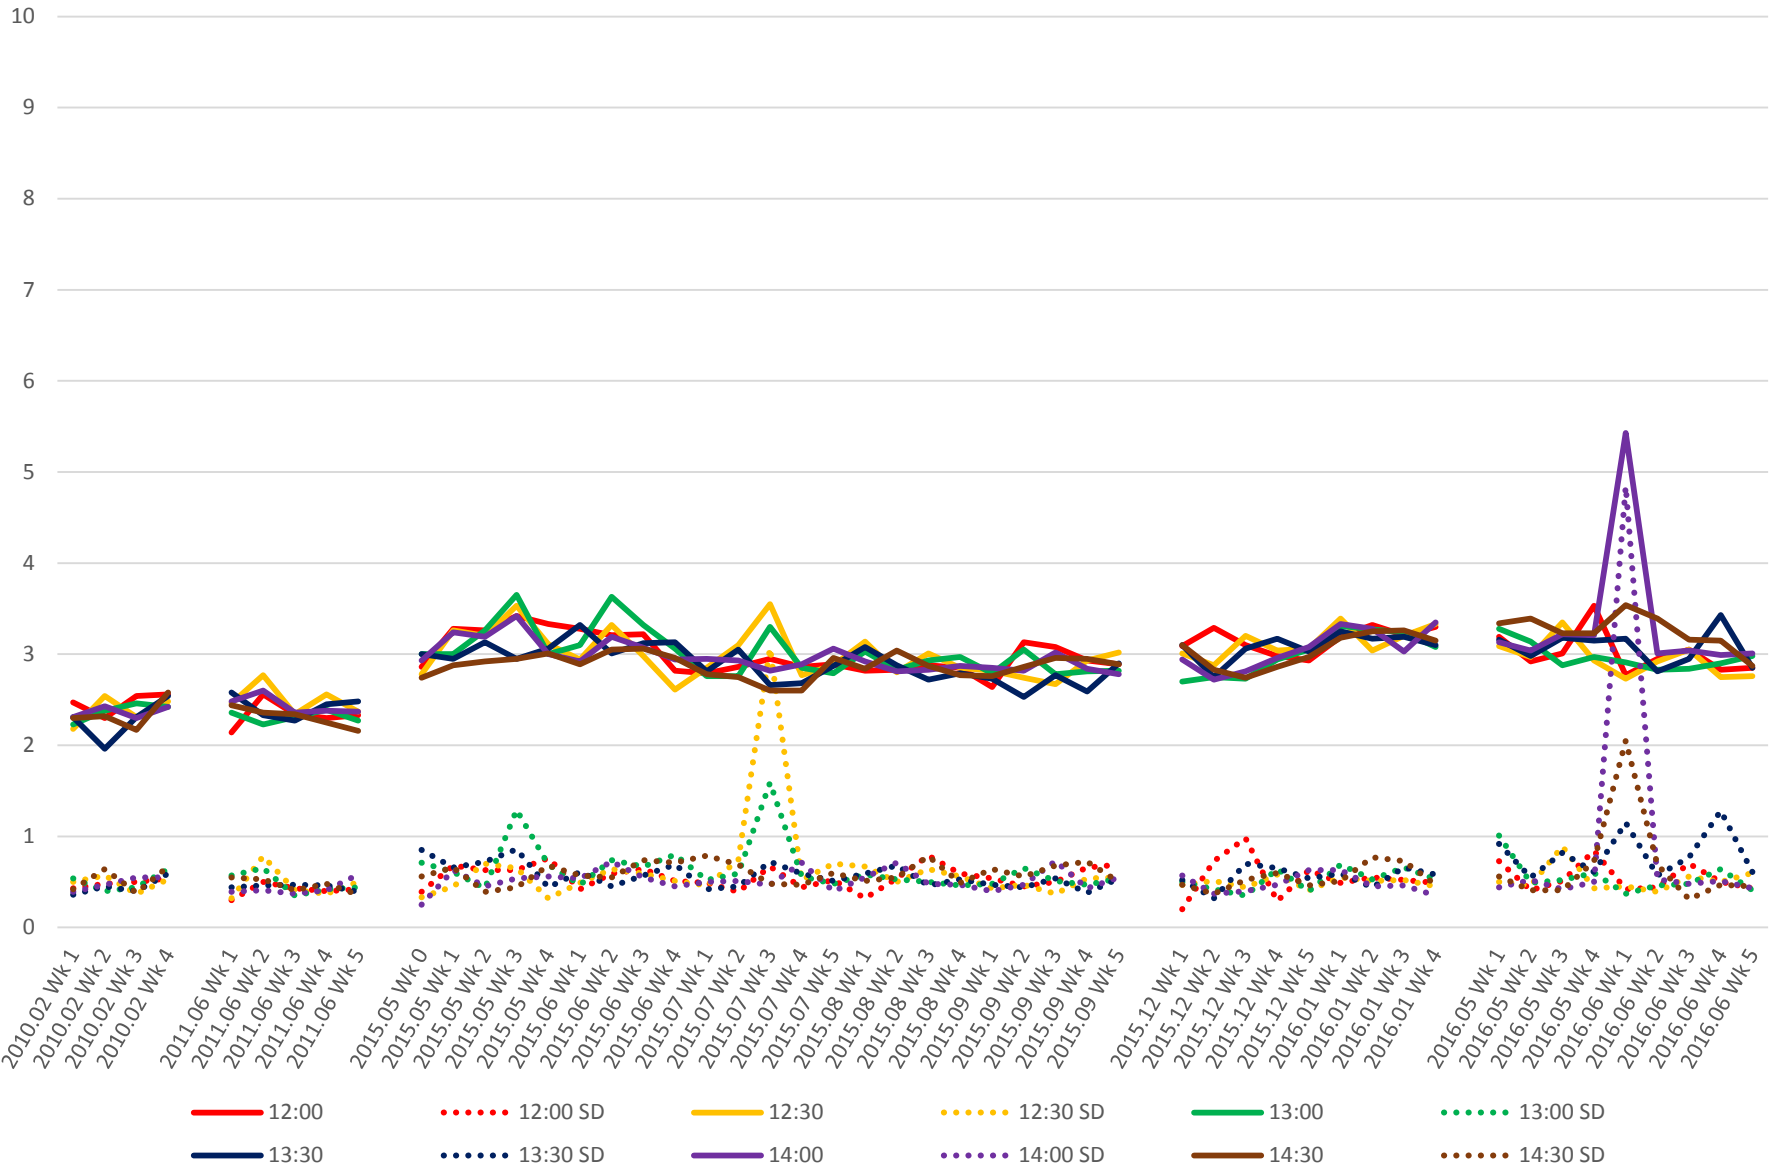

519 Queens Quay West Link Times From S of Bathurst/Fleet To W of Spadina Eastbound Early Morning

519 Queens Quay West Link Times From S of Bathurst/Fleet To W of Spadina Eastbound Late Morning

519 Queens Quay West Link Times From S of Bathurst/Fleet To W of Spadina Eastbound Early Afternoon

519 Queens Quay West Link Times From S of Bathurst/Fleet To W of Spadina Eastbound Late Afternoon

519 Queens Quay West Link Times From S of Bathurst/Fleet To W of Spadina Eastbound Early Evening

519 Queens Quay West Link Times From S of Bathurst/Fleet To W of Spadina Eastbound Late Evening