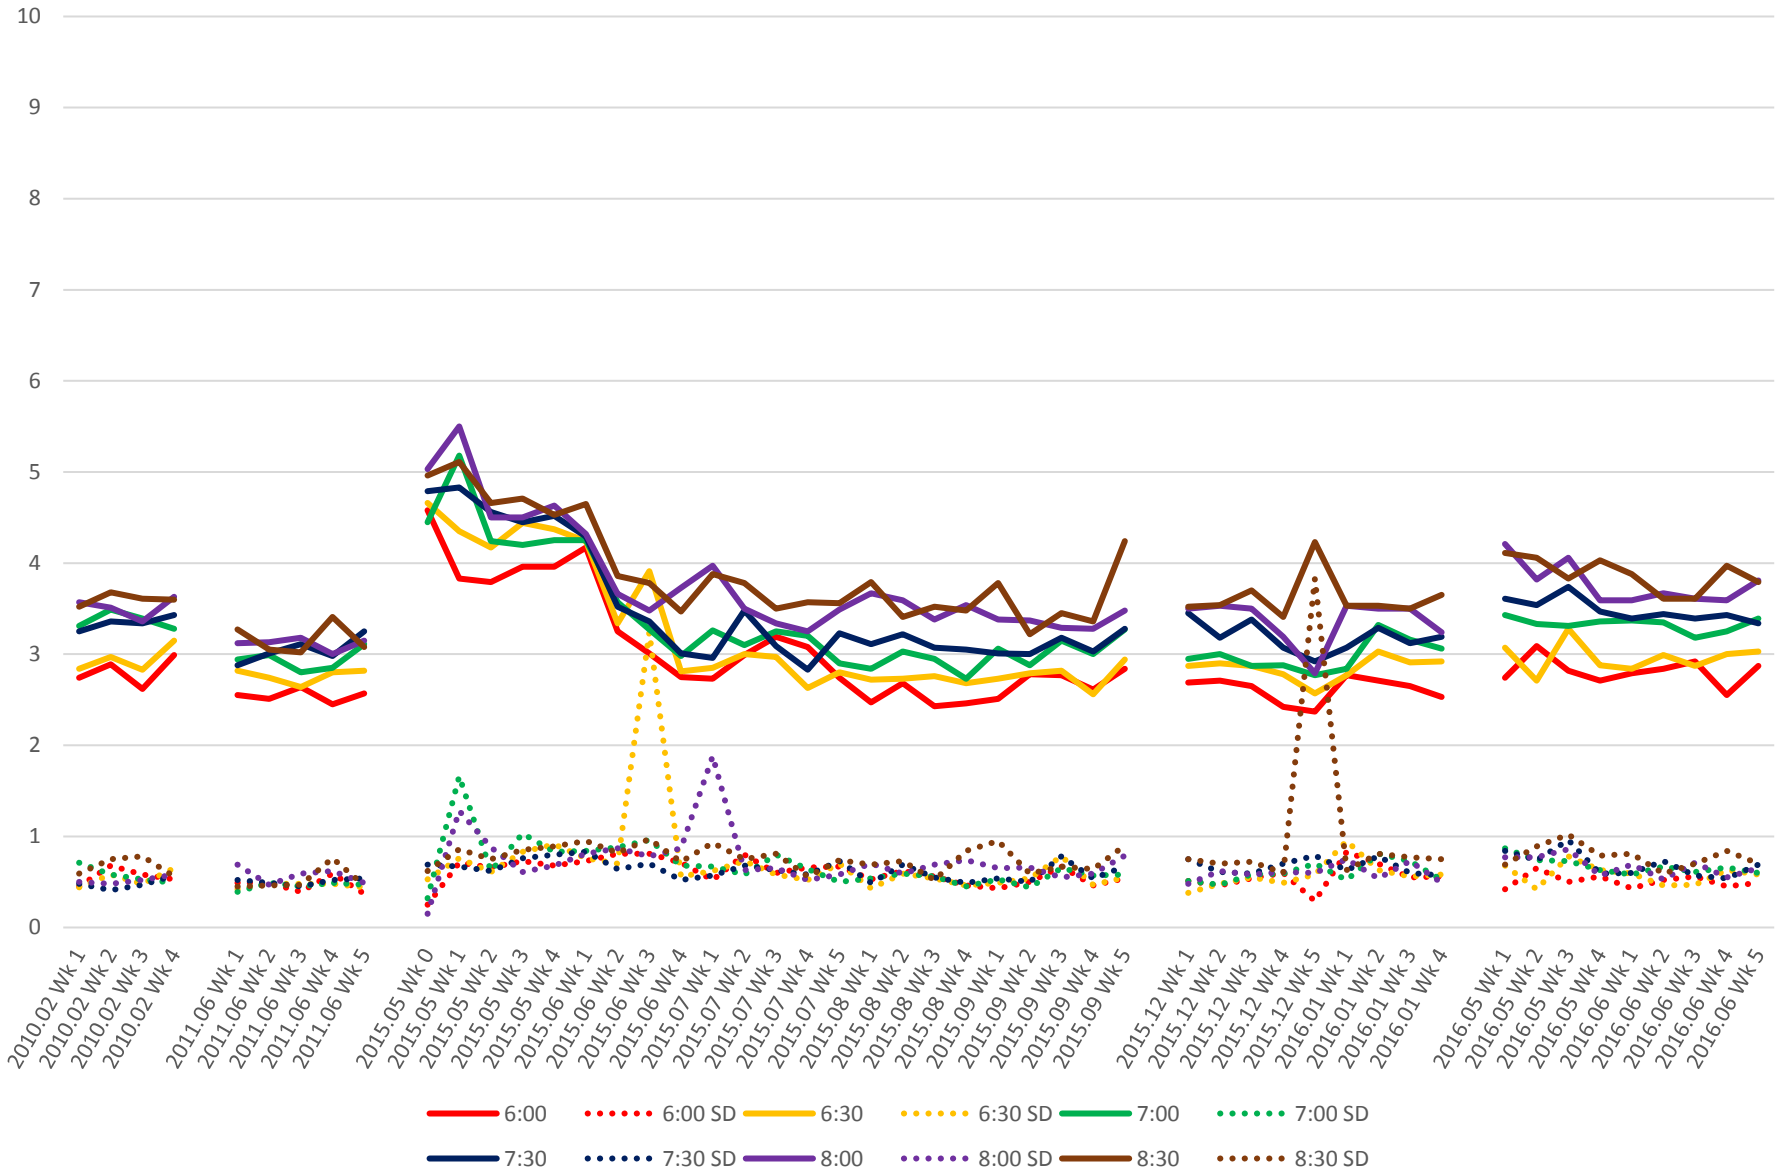

519 Queens Quay West Link Times From E of Queens Quay Loop To York Eastbound Early Morning

519 Queens Quay West Link Times From E of Queens Quay Loop To York Eastbound Late Morning

519 Queens Quay West Link Times From E of Queens Quay Loop To York Eastbound Early Afternoon

519 Queens Quay West Link Times From E of Queens Quay Loop To York Eastbound Late Afternoon

519 Queens Quay West Link Times From E of Queens Quay Loop To York Eastbound Early Evening

519 Queens Quay West Link Times From E of Queens Quay Loop To York Eastbound Late Evening