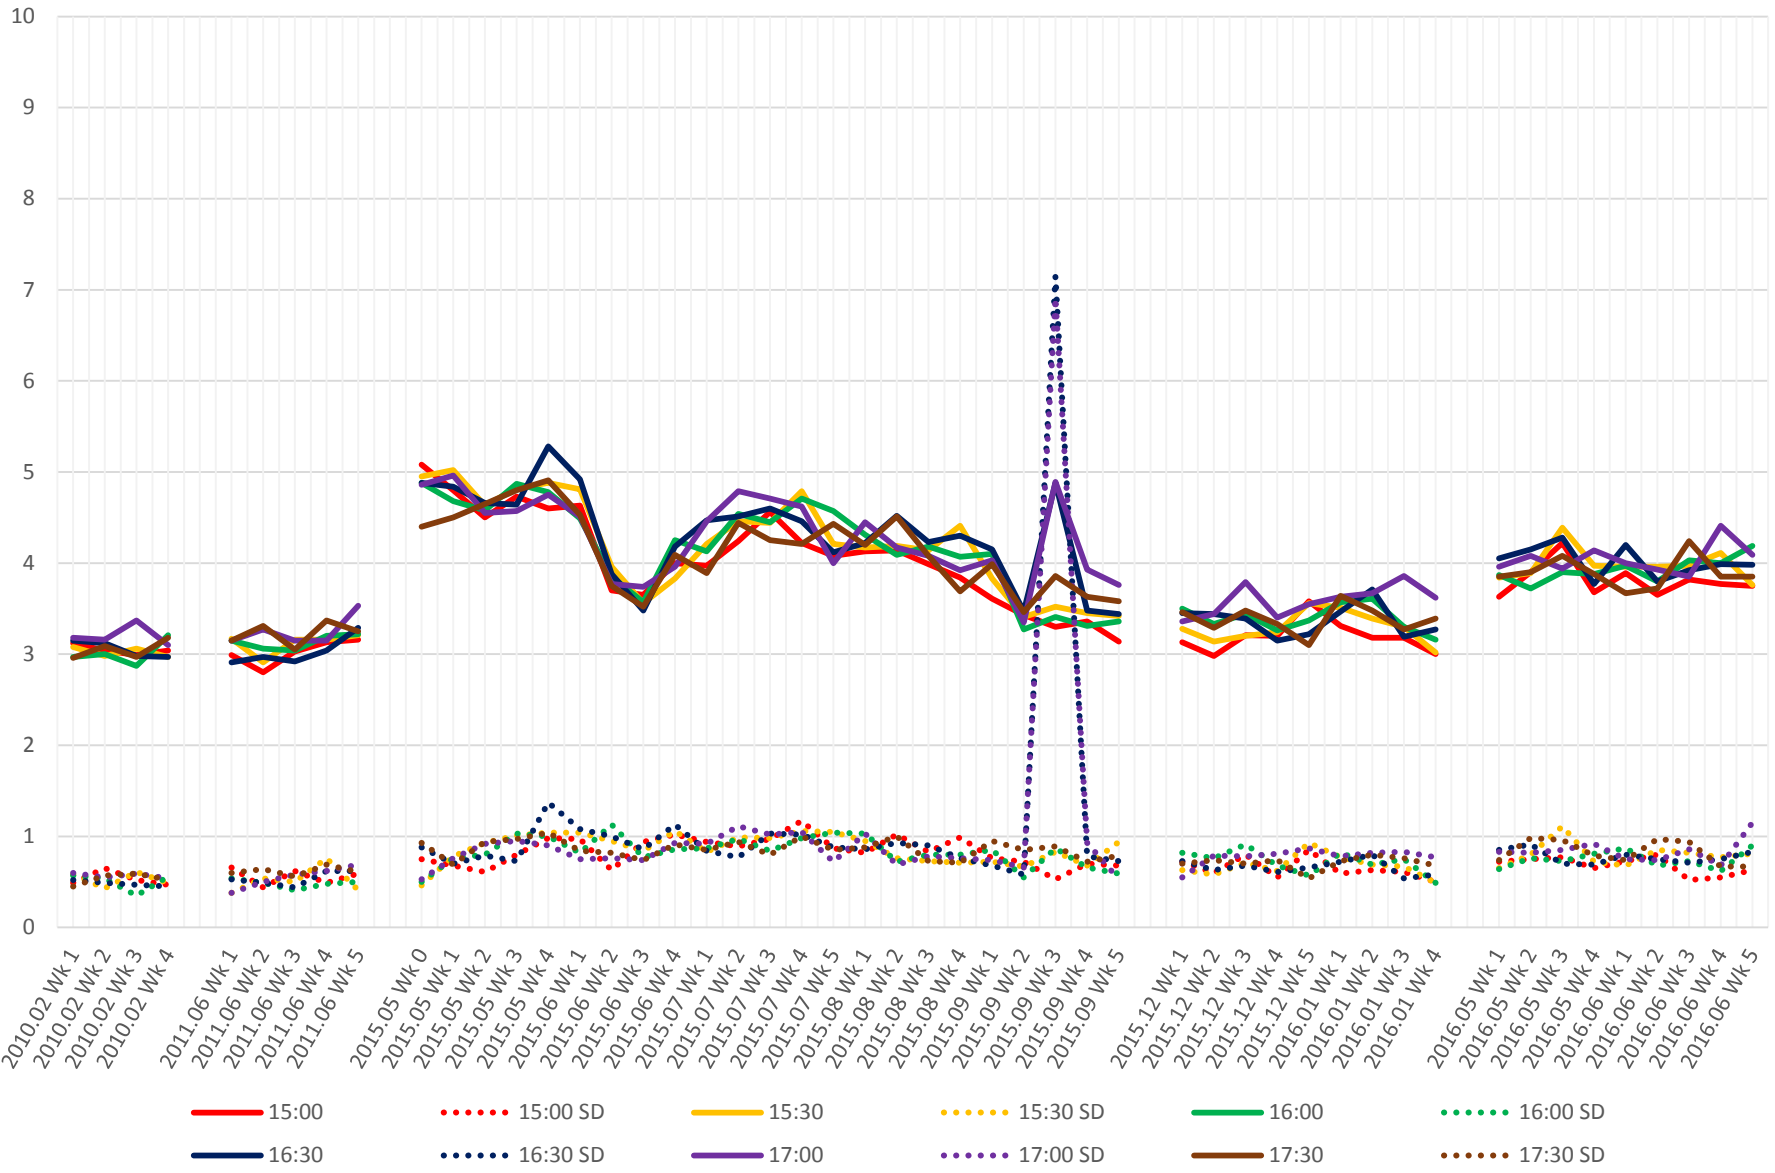

519 Queens Quay West Link Times From E of Queens Quay Loop To York Eastbound Early Morning

519 Queens Quay West Link Times From E of Queens Quay Loop To York Eastbound Late Morning

519 Queens Quay West Link Times From E of Queens Quay Loop To York Eastbound Early Afternoon

519 Queens Quay West Link Times From E of Queens Quay Loop To York Eastbound Late Afternoon

519 Queens Quay West Link Times From E of Queens Quay Loop To York Eastbound Early Evening

519 Queens Quay West Link Times From E of Queens Quay Loop To York Eastbound Late Evening