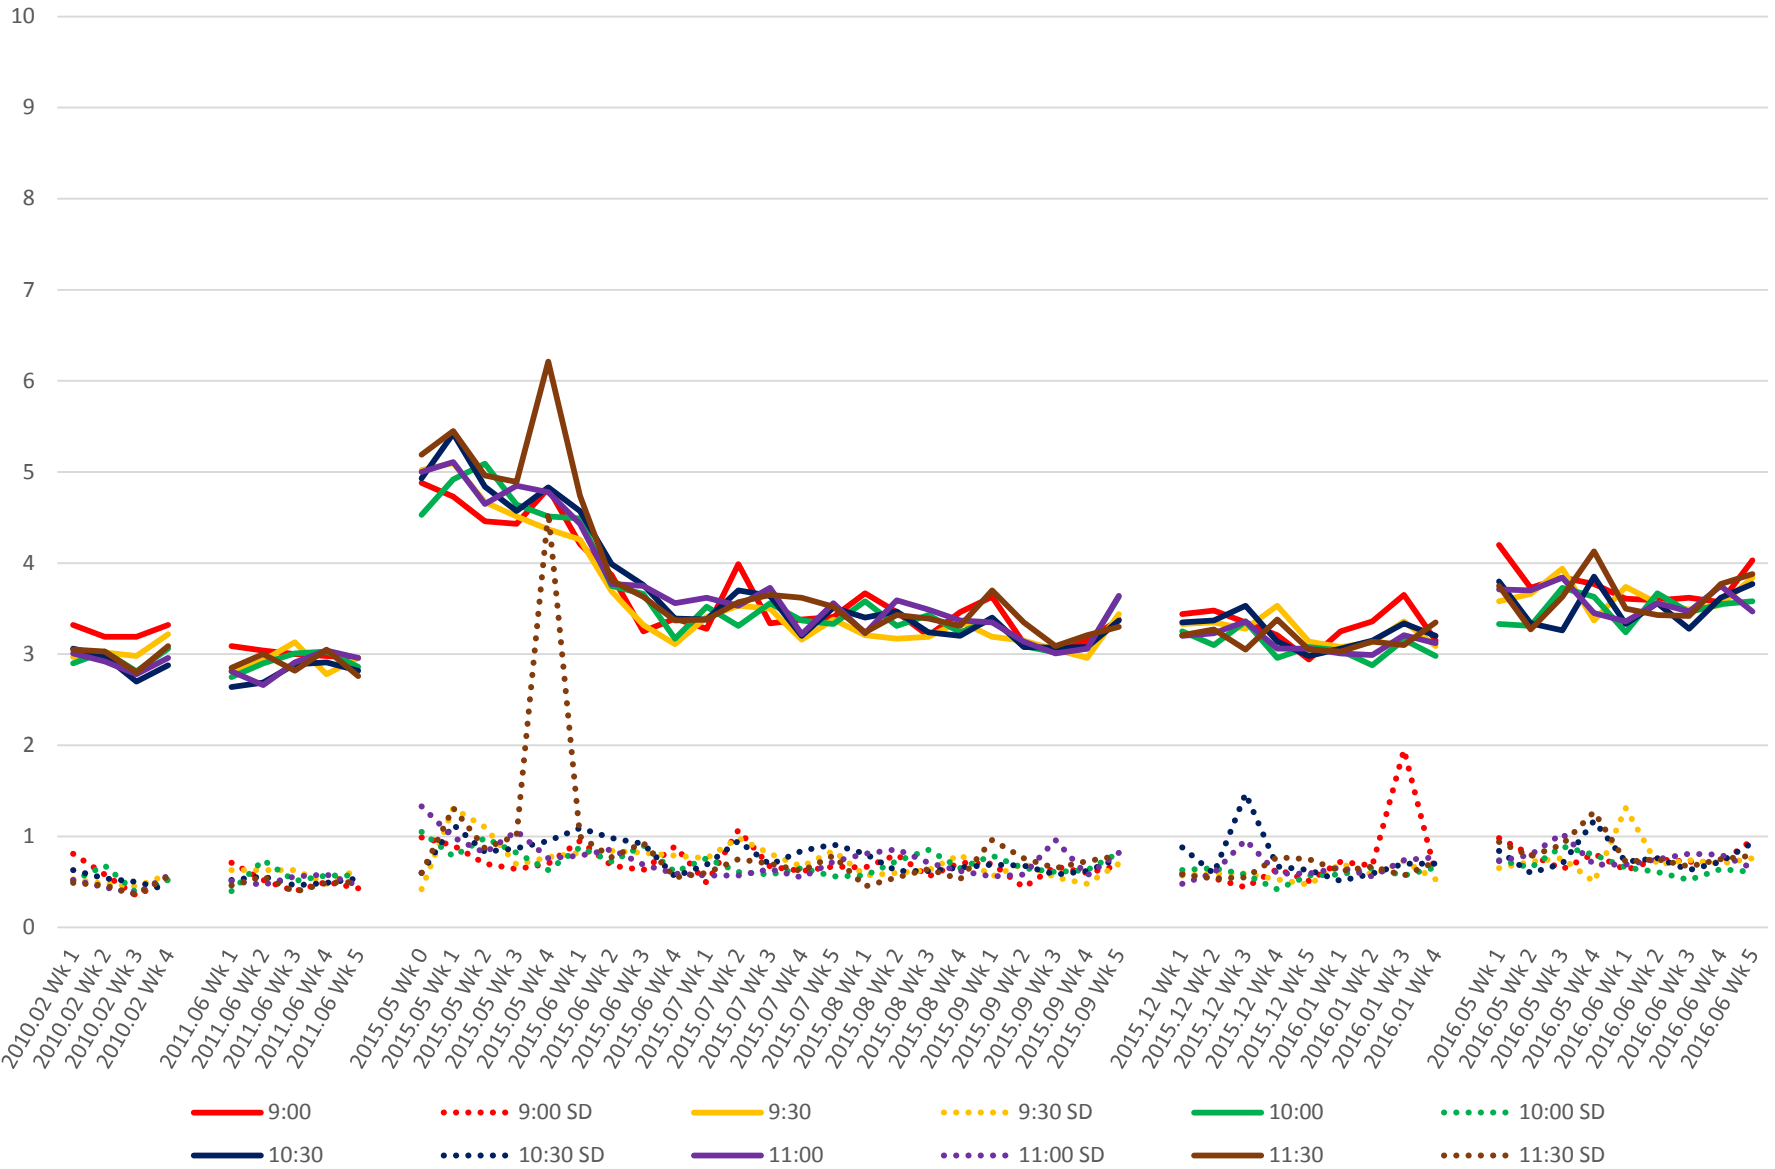

519 Queens Quay West Link Times From E of Queens Quay Loop To York Eastbound Early Morning

519 Queens Quay West Link Times From E of Queens Quay Loop To York Eastbound Late Morning

519 Queens Quay West Link Times From E of Queens Quay Loop To York Eastbound Early Afternoon

519 Queens Quay West Link Times From E of Queens Quay Loop To York Eastbound Late Afternoon

519 Queens Quay West Link Times From E of Queens Quay Loop To York Eastbound Early Evening

519 Queens Quay West Link Times From E of Queens Quay Loop To York Eastbound Late Evening