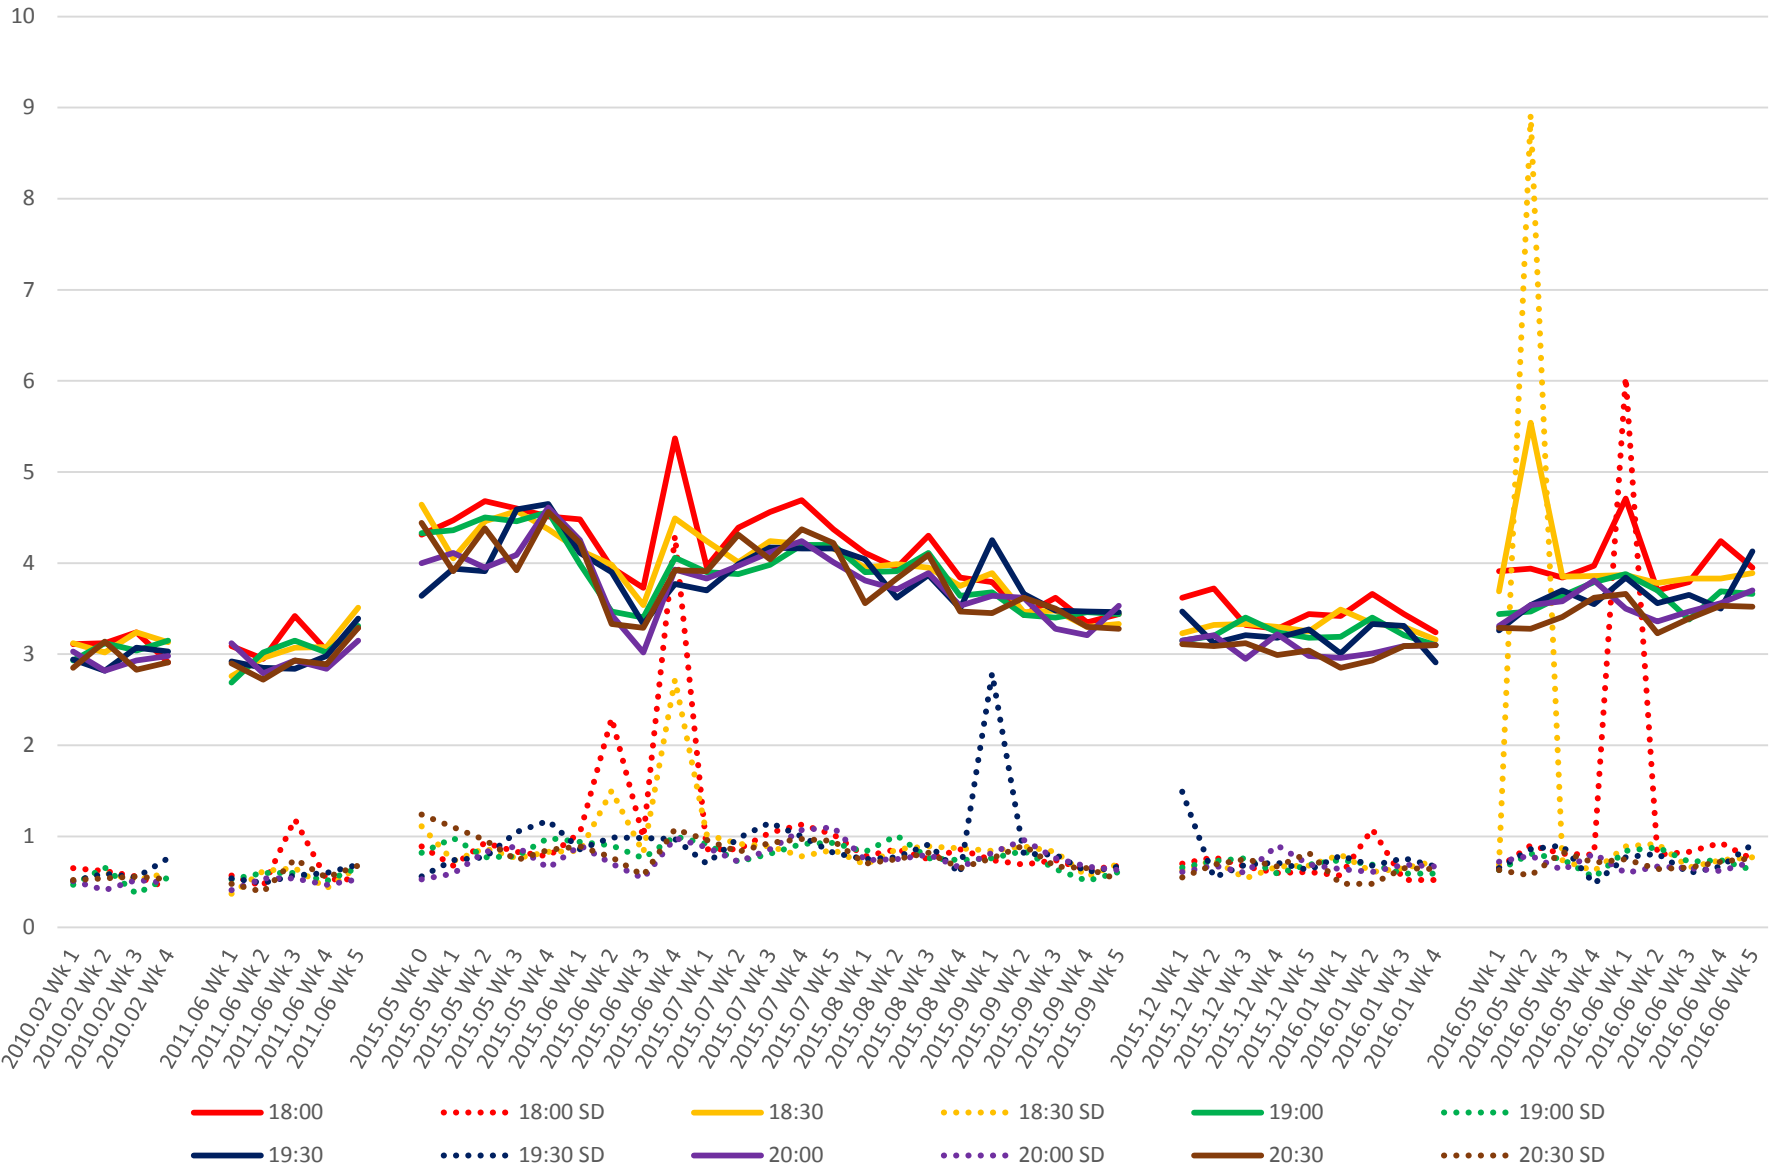

519 Queens Quay West Link Times From E of Queens Quay Loop To York Eastbound Early Morning

519 Queens Quay West Link Times From E of Queens Quay Loop To York Eastbound Late Morning

519 Queens Quay West Link Times From E of Queens Quay Loop To York Eastbound Early Afternoon

519 Queens Quay West Link Times From E of Queens Quay Loop To York Eastbound Late Afternoon

519 Queens Quay West Link Times From E of Queens Quay Loop To York Eastbound Early Evening

519 Queens Quay West Link Times From E of Queens Quay Loop To York Eastbound Late Evening