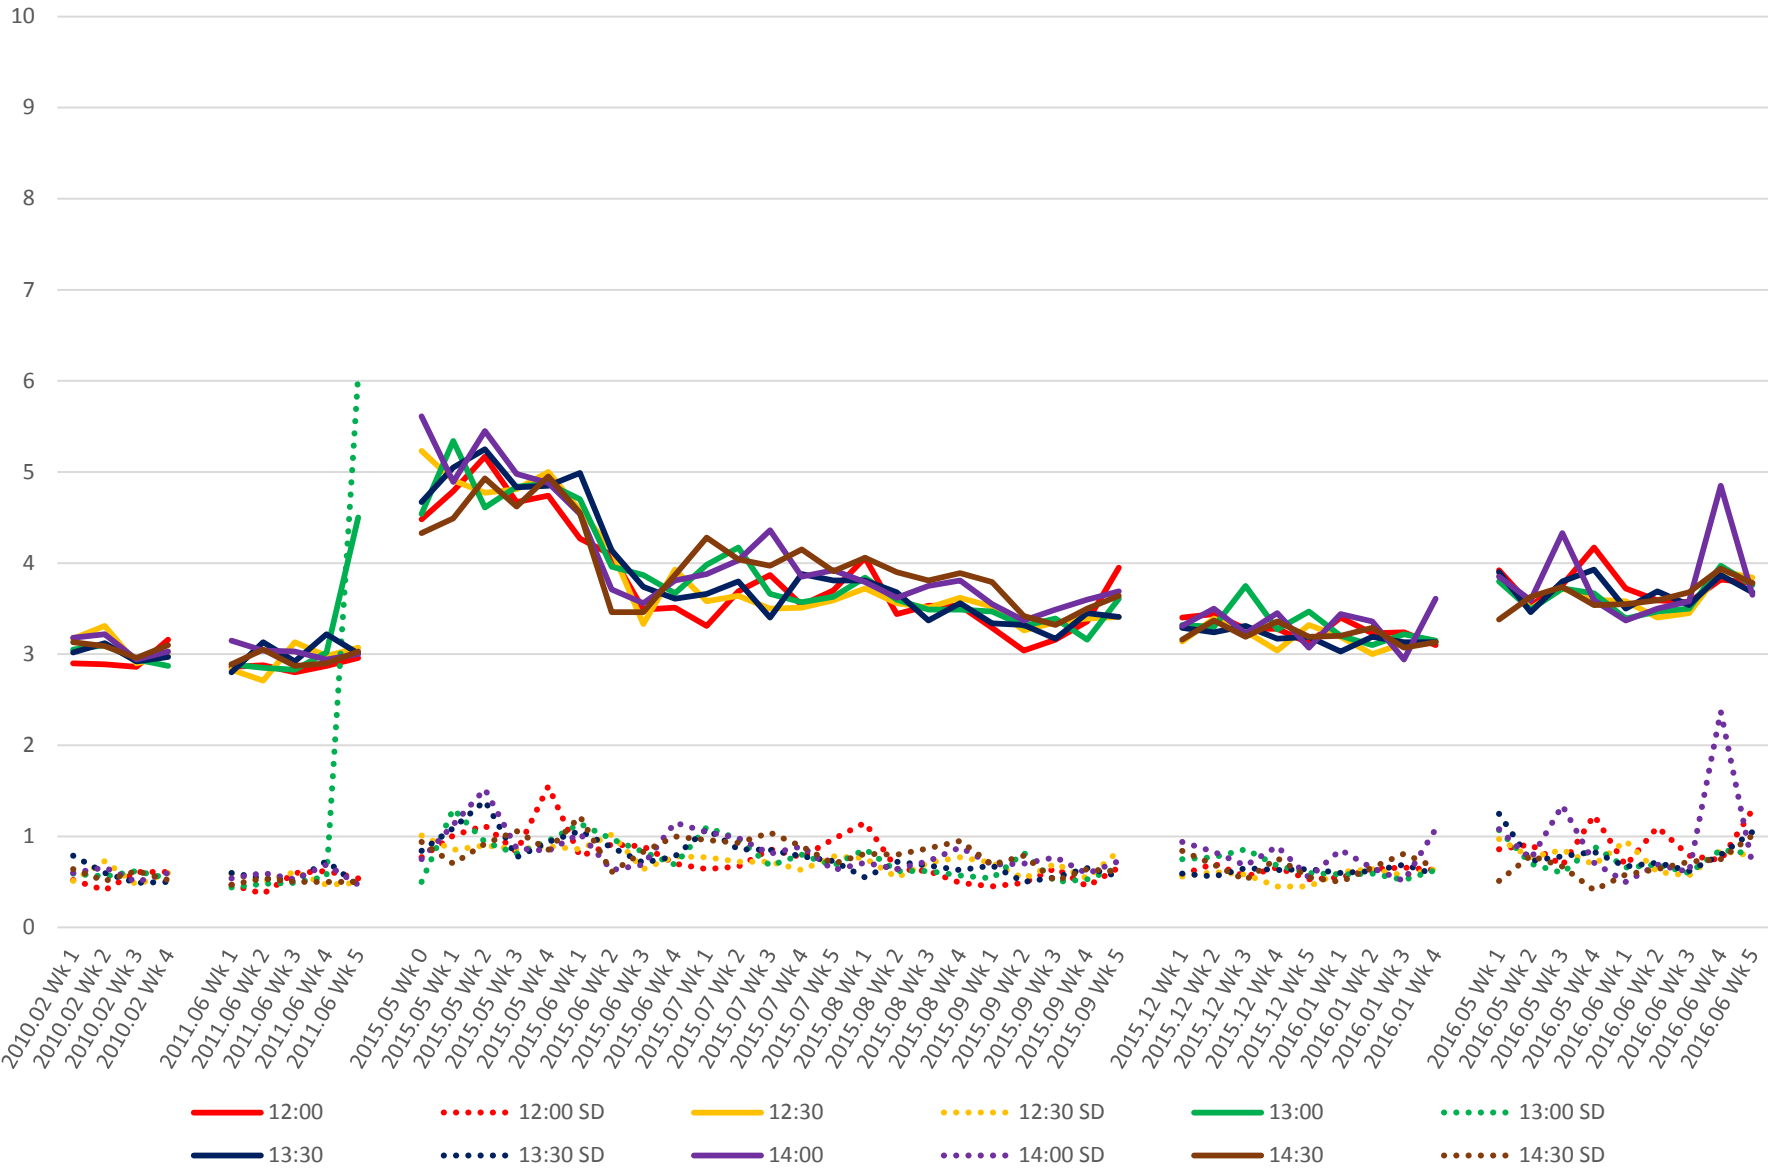

519 Queens Quay West Link Times From E of Queens Quay Loop To York Eastbound Early Morning

519 Queens Quay West Link Times From E of Queens Quay Loop To York Eastbound Late Morning

519 Queens Quay West Link Times From E of Queens Quay Loop To York Eastbound Early Afternoon

519 Queens Quay West Link Times From E of Queens Quay Loop To York Eastbound Late Afternoon

519 Queens Quay West Link Times From E of Queens Quay Loop To York Eastbound Early Evening

519 Queens Quay West Link Times From E of Queens Quay Loop To York Eastbound Late Evening