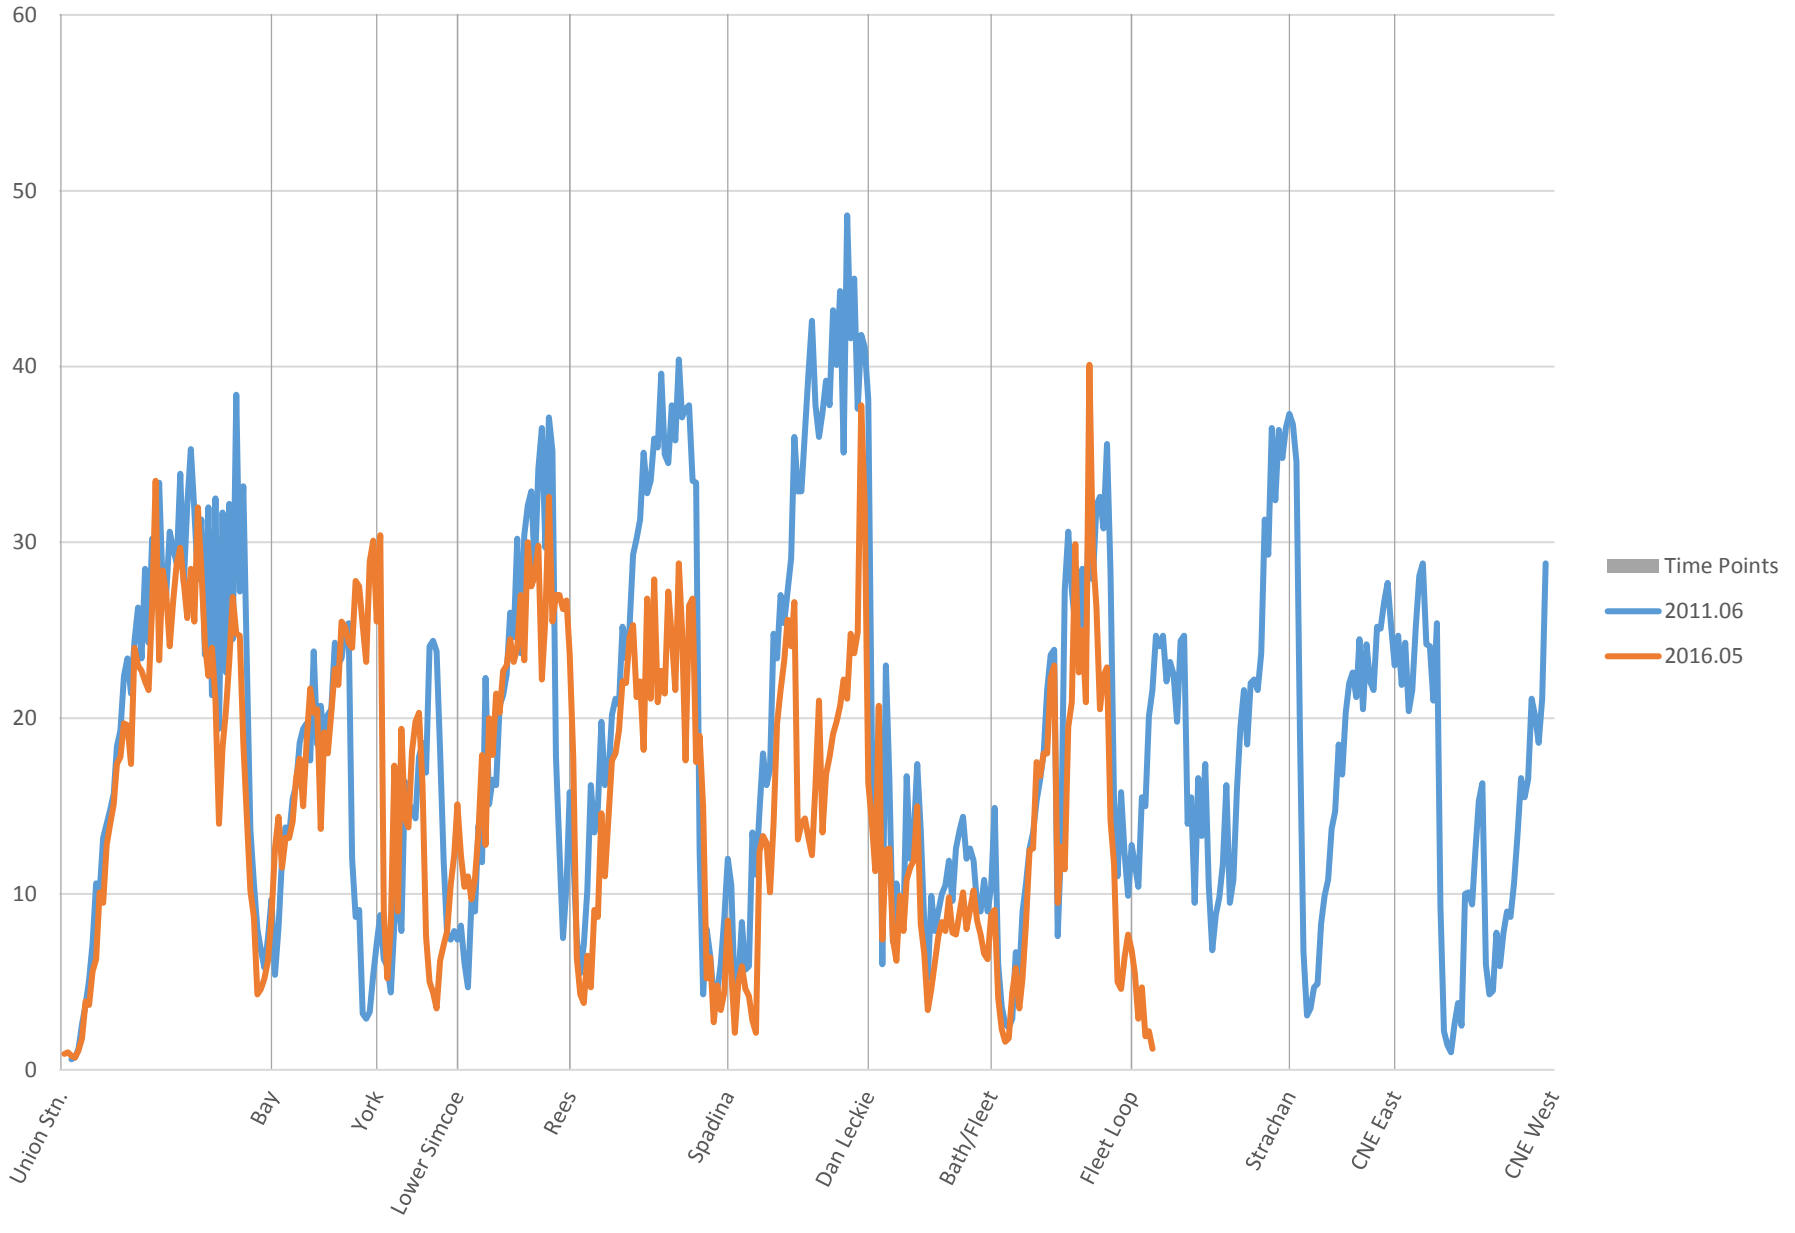

519 Queens Quay Eastbound Speeds 6:00 to 7:00

519 Queens Quay Eastbound Speeds 7:00 to 8:00

519 Queens Quay Eastbound Speeds 8:00 to 9:00

519 Queens Quay Eastbound Speeds 9:00 to 10:00

519 Queens Quay Eastbound Speeds 10:00 to 11:00

519 Queens Quay Eastbound Speeds 11:00 to 12:00

519 Queens Quay Eastbound Speeds 12:00 to 13:00

519 Queens Quay Eastbound Speeds 13:00 to 14:00

519 Queens Quay Eastbound Speeds 14:00 to 15:00

519 Queens Quay Eastbound Speeds 15:00 to 16:00

519 Queens Quay Eastbound Speeds 16:00 to 17:00

519 Queens Quay Eastbound Speeds 17:00 to 18:00

519 Queens Quay Eastbound Speeds 18:00 to 19:00

519 Queens Quay Eastbound Speeds 19:00 to 20:00

519 Queens Quay Eastbound Speeds 20:00 to 21:00

519 Queens Quay Eastbound Speeds 21:00 to 22:00

519 Queens Quay Eastbound Speeds 22:00 to 23:00

519 Queens Quay Eastbound Speeds 23:00 to 24:00

519 Queens Quay Eastbound Speeds 24:00 to 25:00