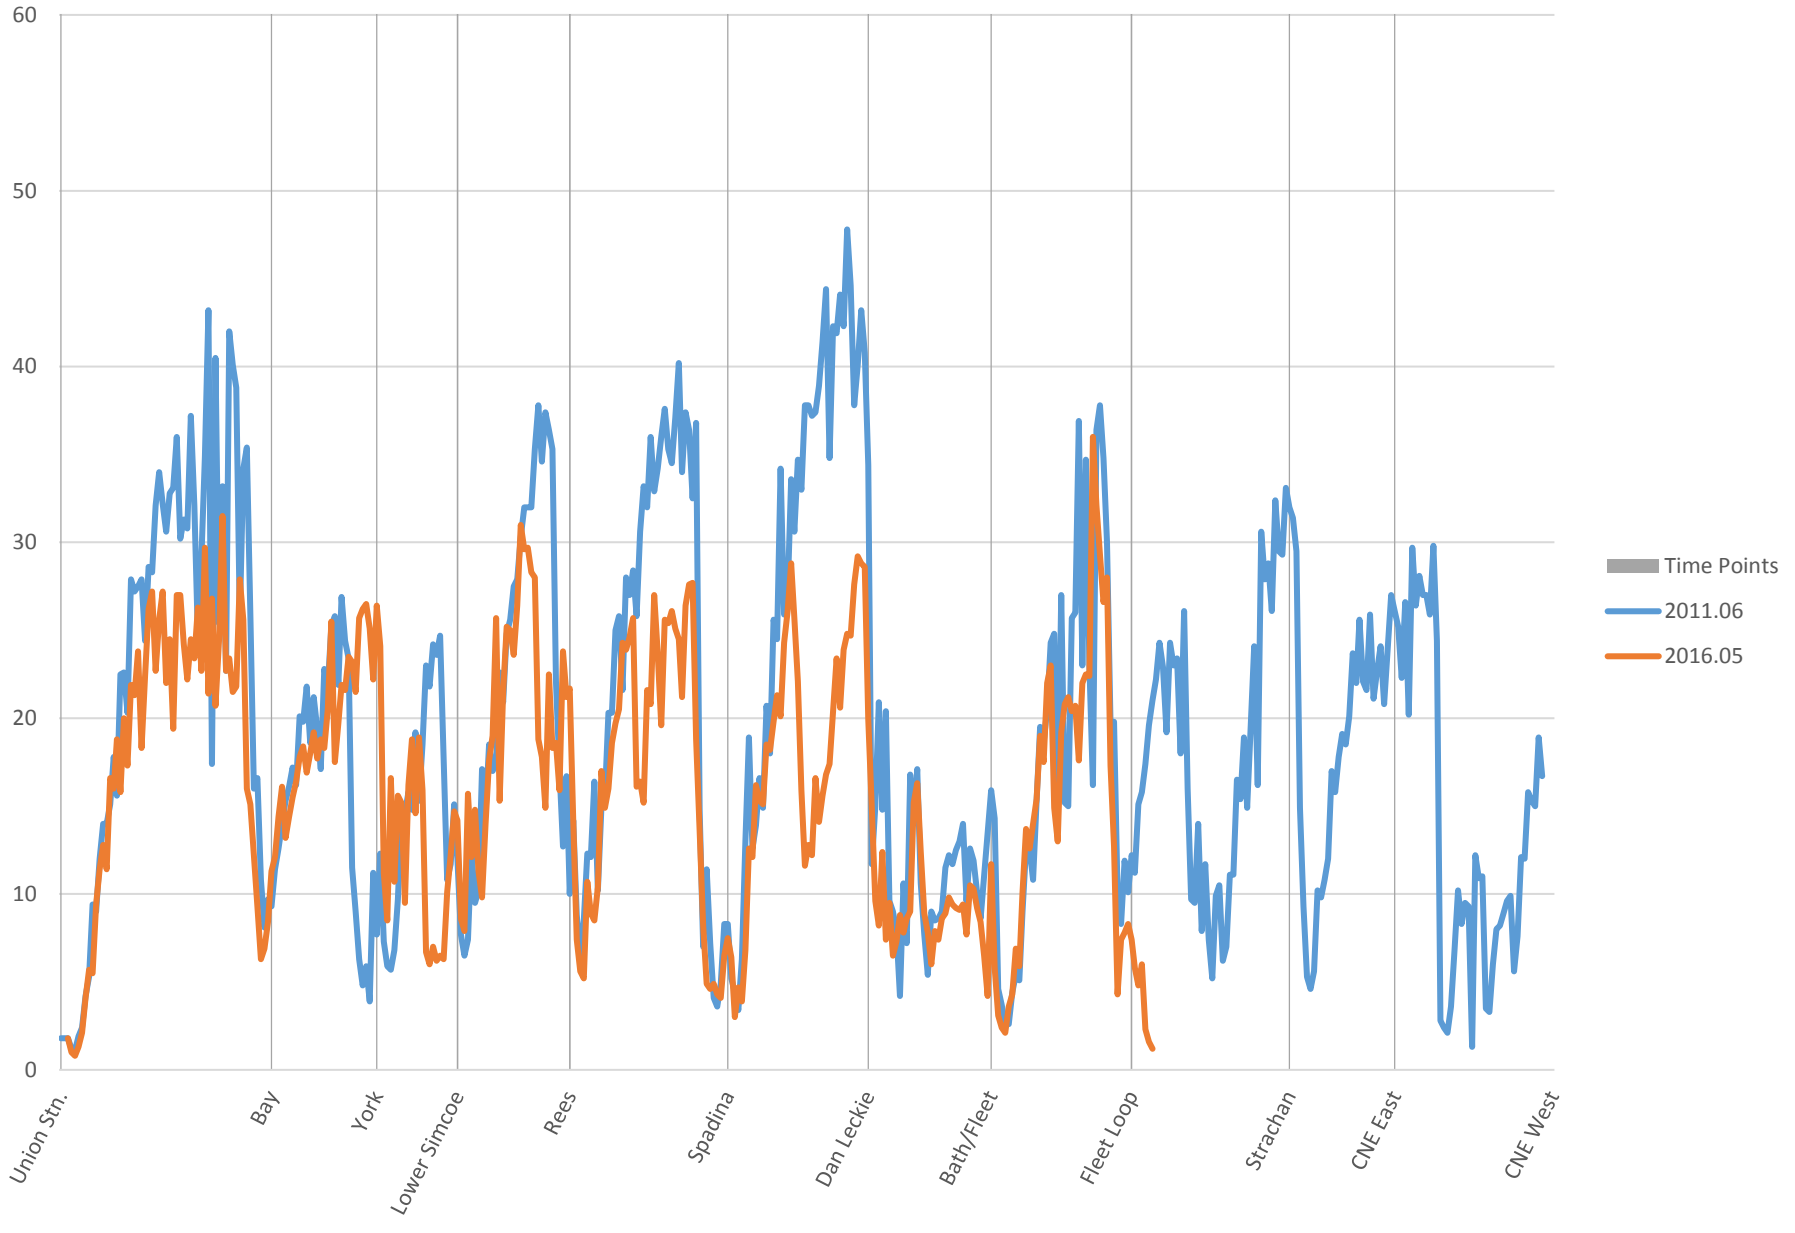

519 Queens Quay Eastbound Speeds 6:00 to 7:00

519 Queens Quay Eastbound Speeds 7:00 to 8:00

519 Queens Quay Eastbound Speeds 8:00 to 9:00

519 Queens Quay Eastbound Speeds 9:00 to 10:00

519 Queens Quay Eastbound Speeds 10:00 to 11:00

519 Queens Quay Eastbound Speeds 11:00 to 12:00

519 Queens Quay Eastbound Speeds 12:00 to 13:00

519 Queens Quay Eastbound Speeds 13:00 to 14:00

519 Queens Quay Eastbound Speeds 14:00 to 15:00

519 Queens Quay Eastbound Speeds 15:00 to 16:00

519 Queens Quay Eastbound Speeds 16:00 to 17:00

519 Queens Quay Eastbound Speeds 17:00 to 18:00

519 Queens Quay Eastbound Speeds 18:00 to 19:00

519 Queens Quay Eastbound Speeds 19:00 to 20:00

519 Queens Quay Eastbound Speeds 20:00 to 21:00

519 Queens Quay Eastbound Speeds 21:00 to 22:00

519 Queens Quay Eastbound Speeds 22:00 to 23:00

519 Queens Quay Eastbound Speeds 23:00 to 24:00

519 Queens Quay Eastbound Speeds 24:00 to 25:00