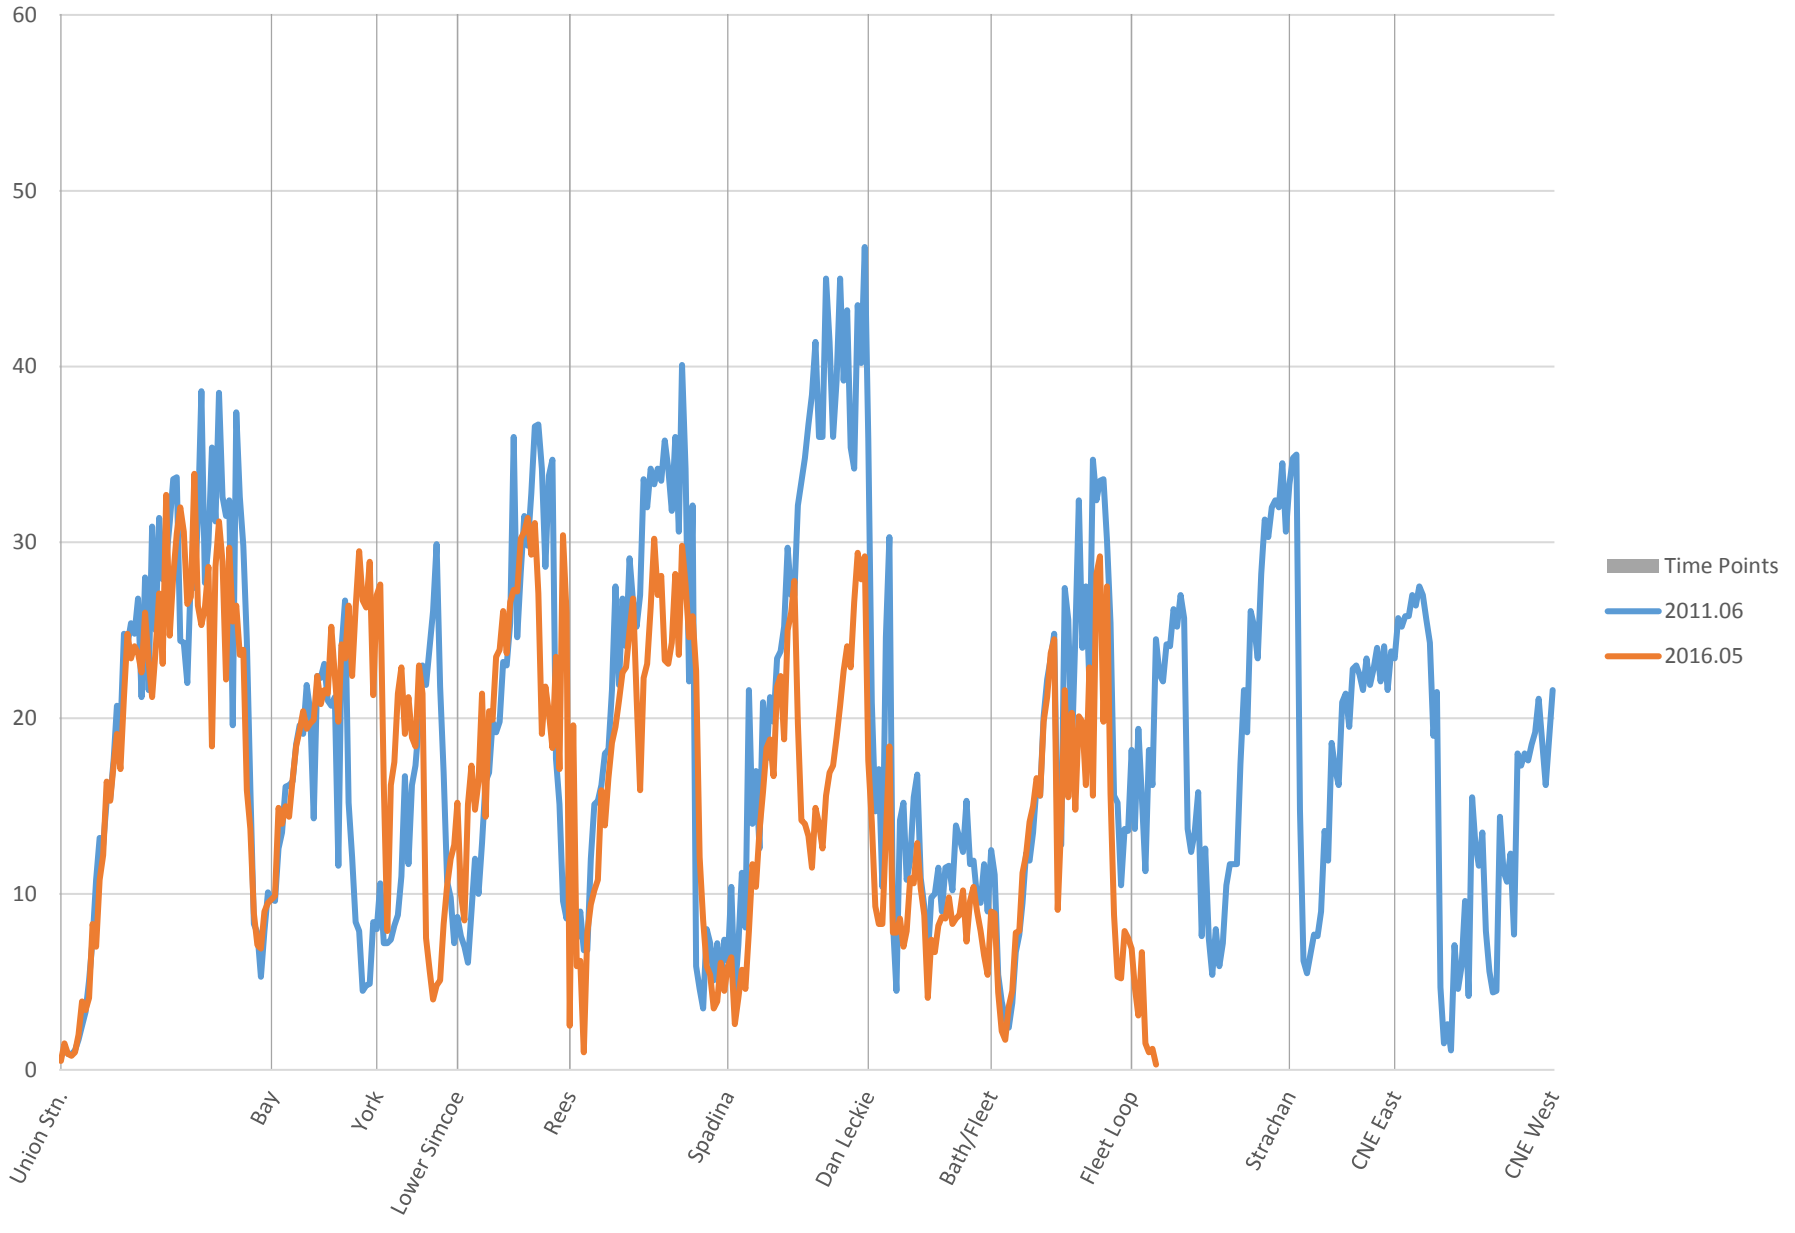

519 Queens Quay Eastbound Speeds 6:00 to 7:00

519 Queens Quay Eastbound Speeds 7:00 to 8:00

519 Queens Quay Eastbound Speeds 8:00 to 9:00

519 Queens Quay Eastbound Speeds 9:00 to 10:00

519 Queens Quay Eastbound Speeds 10:00 to 11:00

519 Queens Quay Eastbound Speeds 11:00 to 12:00

519 Queens Quay Eastbound Speeds 12:00 to 13:00

519 Queens Quay Eastbound Speeds 13:00 to 14:00

519 Queens Quay Eastbound Speeds 14:00 to 15:00

519 Queens Quay Eastbound Speeds 15:00 to 16:00

519 Queens Quay Eastbound Speeds 16:00 to 17:00

519 Queens Quay Eastbound Speeds 17:00 to 18:00

519 Queens Quay Eastbound Speeds 18:00 to 19:00

519 Queens Quay Eastbound Speeds 19:00 to 20:00

519 Queens Quay Eastbound Speeds 20:00 to 21:00

519 Queens Quay Eastbound Speeds 21:00 to 22:00

519 Queens Quay Eastbound Speeds 22:00 to 23:00

519 Queens Quay Eastbound Speeds 23:00 to 24:00

519 Queens Quay Eastbound Speeds 24:00 to 25:00