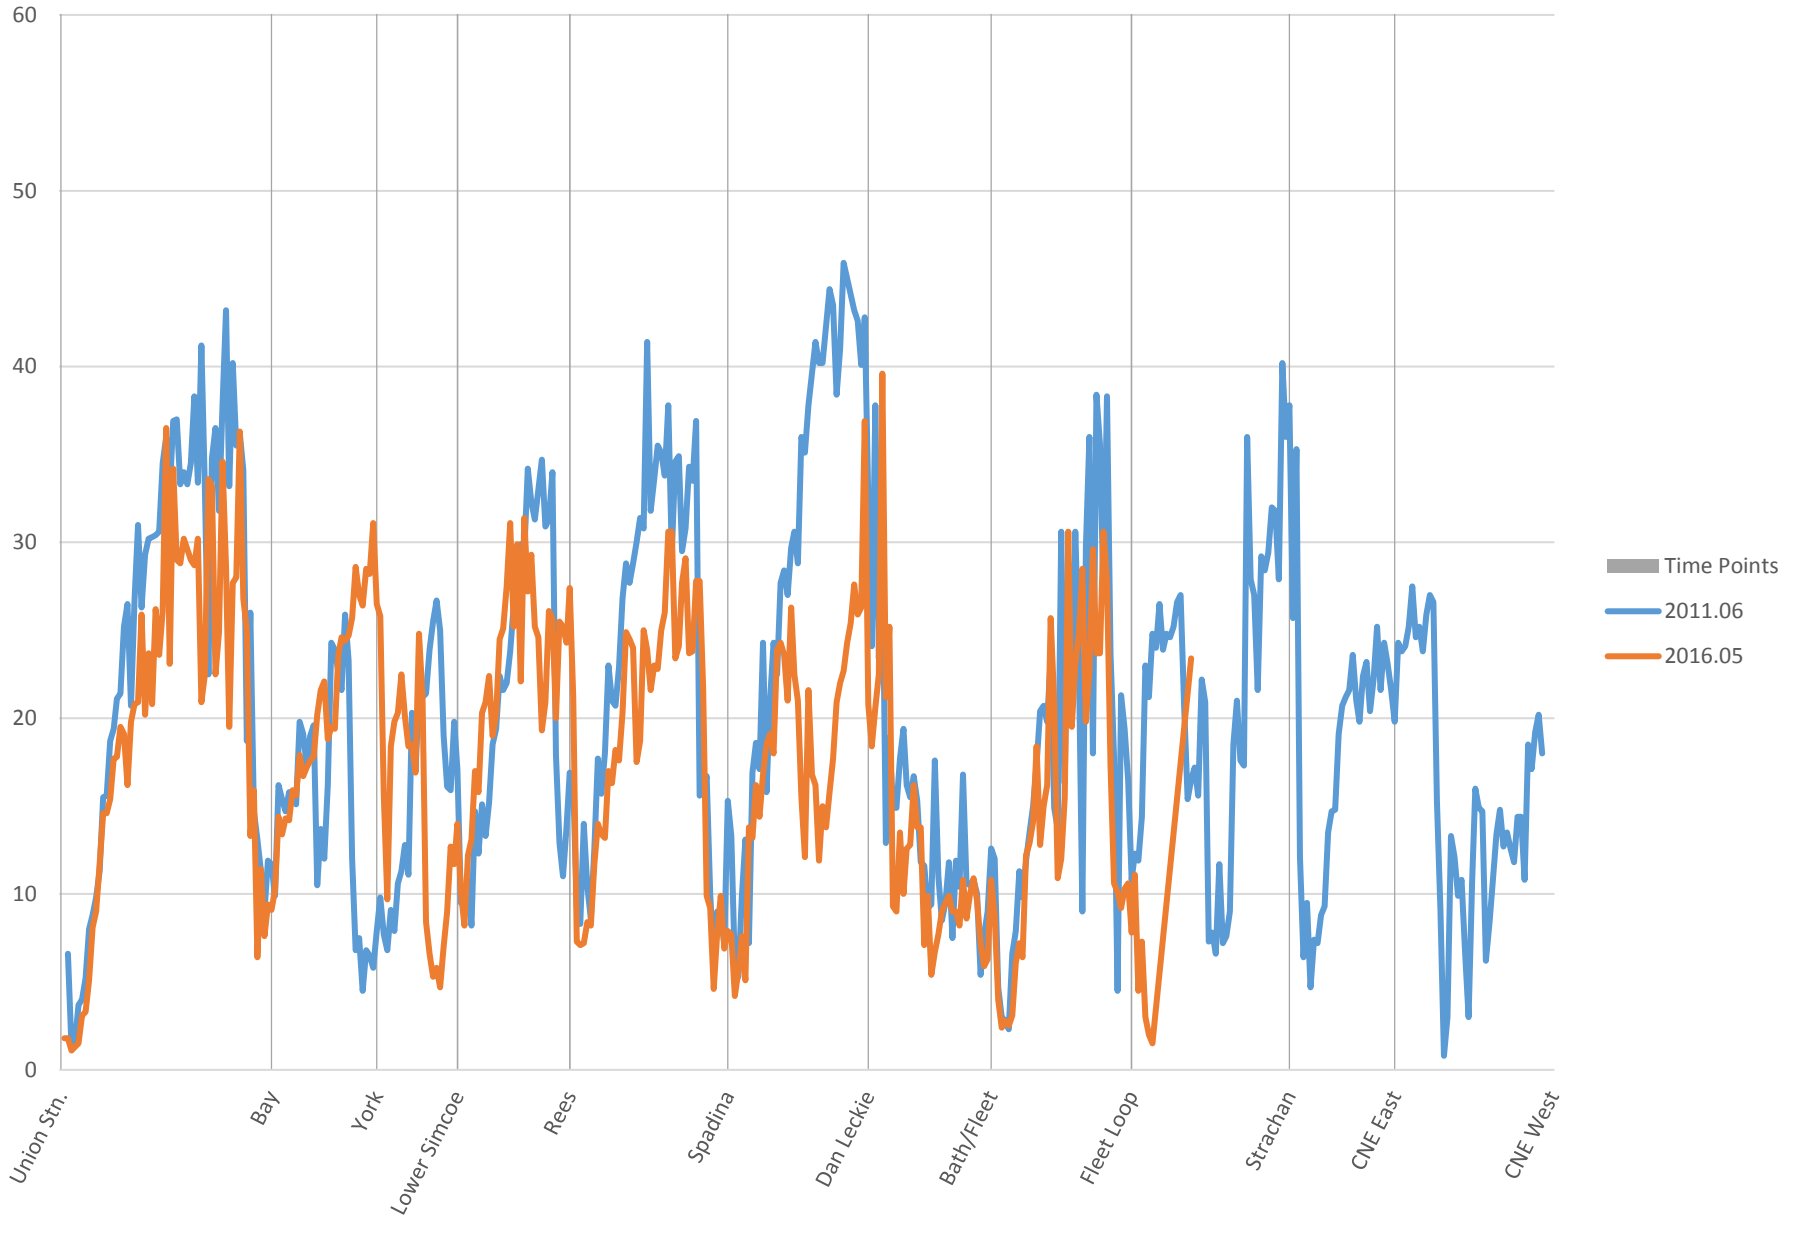

519 Queens Quay Eastbound Speeds 6:00 to 7:00

519 Queens Quay Eastbound Speeds 7:00 to 8:00

519 Queens Quay Eastbound Speeds 8:00 to 9:00

519 Queens Quay Eastbound Speeds 9:00 to 10:00

519 Queens Quay Eastbound Speeds 10:00 to 11:00

519 Queens Quay Eastbound Speeds 11:00 to 12:00

519 Queens Quay Eastbound Speeds 12:00 to 13:00

519 Queens Quay Eastbound Speeds 13:00 to 14:00

519 Queens Quay Eastbound Speeds 14:00 to 15:00

519 Queens Quay Eastbound Speeds 15:00 to 16:00

519 Queens Quay Eastbound Speeds 16:00 to 17:00

519 Queens Quay Eastbound Speeds 17:00 to 18:00

519 Queens Quay Eastbound Speeds 18:00 to 19:00

519 Queens Quay Eastbound Speeds 19:00 to 20:00

519 Queens Quay Eastbound Speeds 20:00 to 21:00

519 Queens Quay Eastbound Speeds 21:00 to 22:00

519 Queens Quay Eastbound Speeds 22:00 to 23:00

519 Queens Quay Eastbound Speeds 23:00 to 24:00

519 Queens Quay Eastbound Speeds 24:00 to 25:00