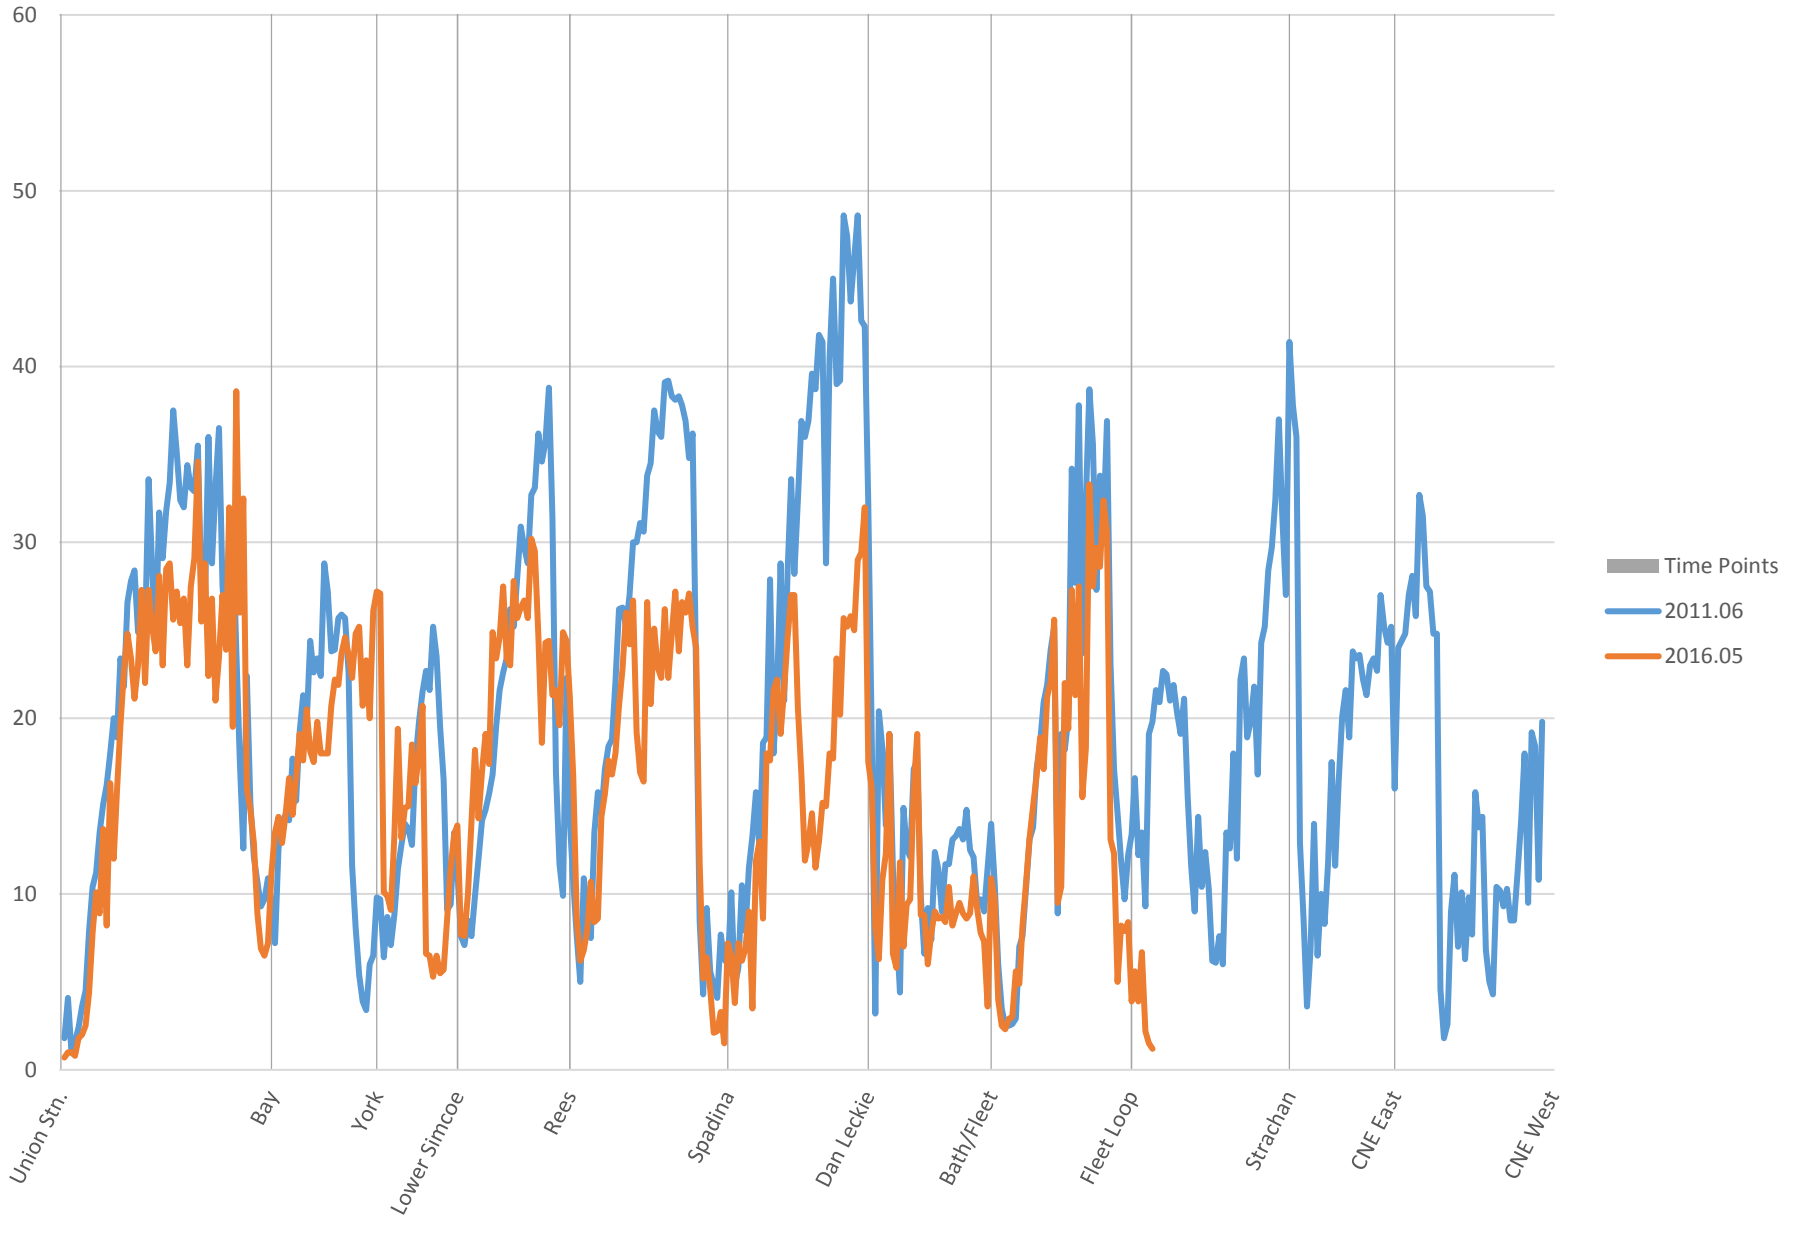

519 Queens Quay Eastbound Speeds 6:00 to 7:00

519 Queens Quay Eastbound Speeds 7:00 to 8:00

519 Queens Quay Eastbound Speeds 8:00 to 9:00

519 Queens Quay Eastbound Speeds 9:00 to 10:00

519 Queens Quay Eastbound Speeds 10:00 to 11:00

519 Queens Quay Eastbound Speeds 11:00 to 12:00

519 Queens Quay Eastbound Speeds 12:00 to 13:00

519 Queens Quay Eastbound Speeds 13:00 to 14:00

519 Queens Quay Eastbound Speeds 14:00 to 15:00

519 Queens Quay Eastbound Speeds 15:00 to 16:00

519 Queens Quay Eastbound Speeds 16:00 to 17:00

519 Queens Quay Eastbound Speeds 17:00 to 18:00

519 Queens Quay Eastbound Speeds 18:00 to 19:00

519 Queens Quay Eastbound Speeds 19:00 to 20:00

519 Queens Quay Eastbound Speeds 20:00 to 21:00

519 Queens Quay Eastbound Speeds 21:00 to 22:00

519 Queens Quay Eastbound Speeds 22:00 to 23:00

519 Queens Quay Eastbound Speeds 23:00 to 24:00

519 Queens Quay Eastbound Speeds 24:00 to 25:00