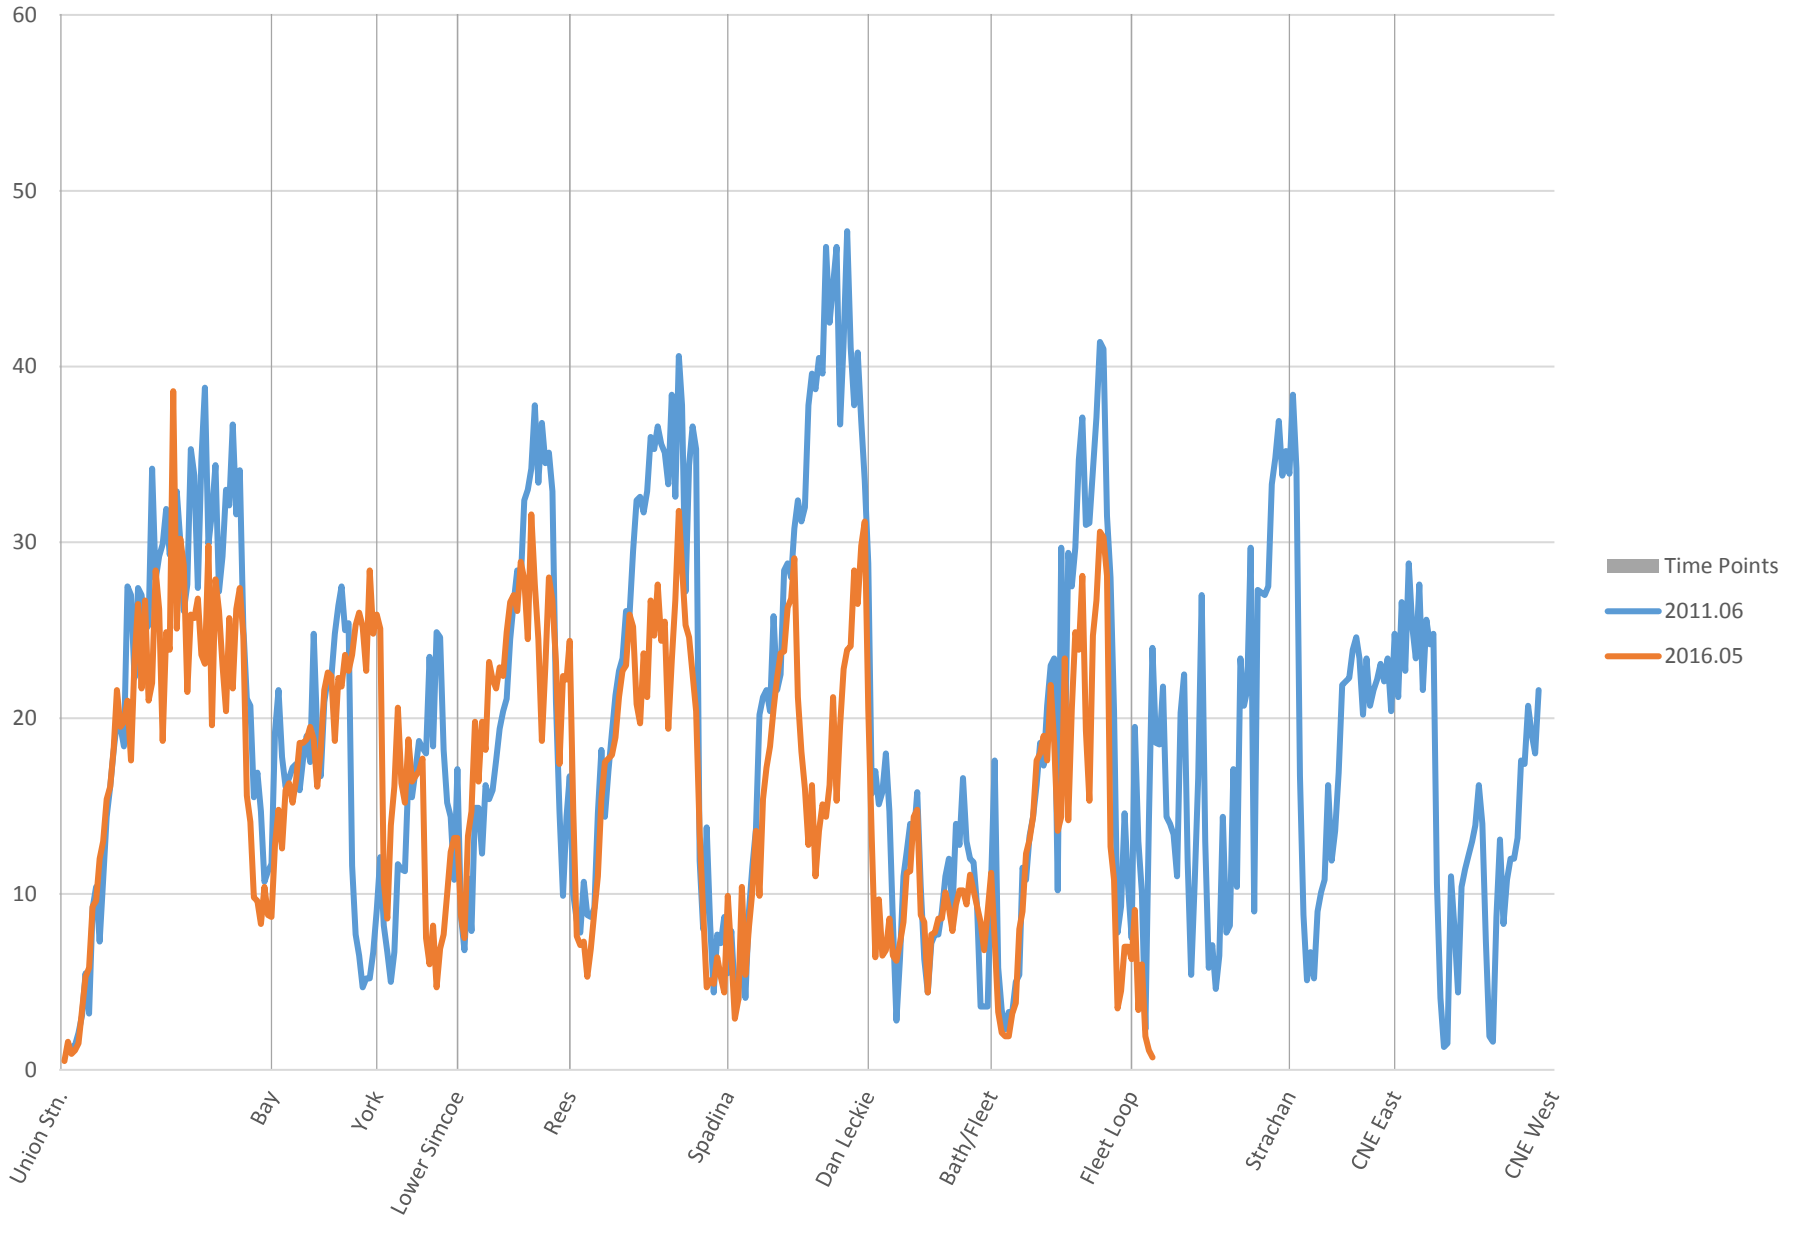

519 Queens Quay Eastbound Speeds 6:00 to 7:00

519 Queens Quay Eastbound Speeds 7:00 to 8:00

519 Queens Quay Eastbound Speeds 8:00 to 9:00

519 Queens Quay Eastbound Speeds 9:00 to 10:00

519 Queens Quay Eastbound Speeds 10:00 to 11:00

519 Queens Quay Eastbound Speeds 11:00 to 12:00

519 Queens Quay Eastbound Speeds 12:00 to 13:00

519 Queens Quay Eastbound Speeds 13:00 to 14:00

519 Queens Quay Eastbound Speeds 14:00 to 15:00

519 Queens Quay Eastbound Speeds 15:00 to 16:00

519 Queens Quay Eastbound Speeds 16:00 to 17:00

519 Queens Quay Eastbound Speeds 17:00 to 18:00

519 Queens Quay Eastbound Speeds 18:00 to 19:00

519 Queens Quay Eastbound Speeds 19:00 to 20:00

519 Queens Quay Eastbound Speeds 20:00 to 21:00

519 Queens Quay Eastbound Speeds 21:00 to 22:00

519 Queens Quay Eastbound Speeds 22:00 to 23:00

519 Queens Quay Eastbound Speeds 23:00 to 24:00

519 Queens Quay Eastbound Speeds 24:00 to 25:00