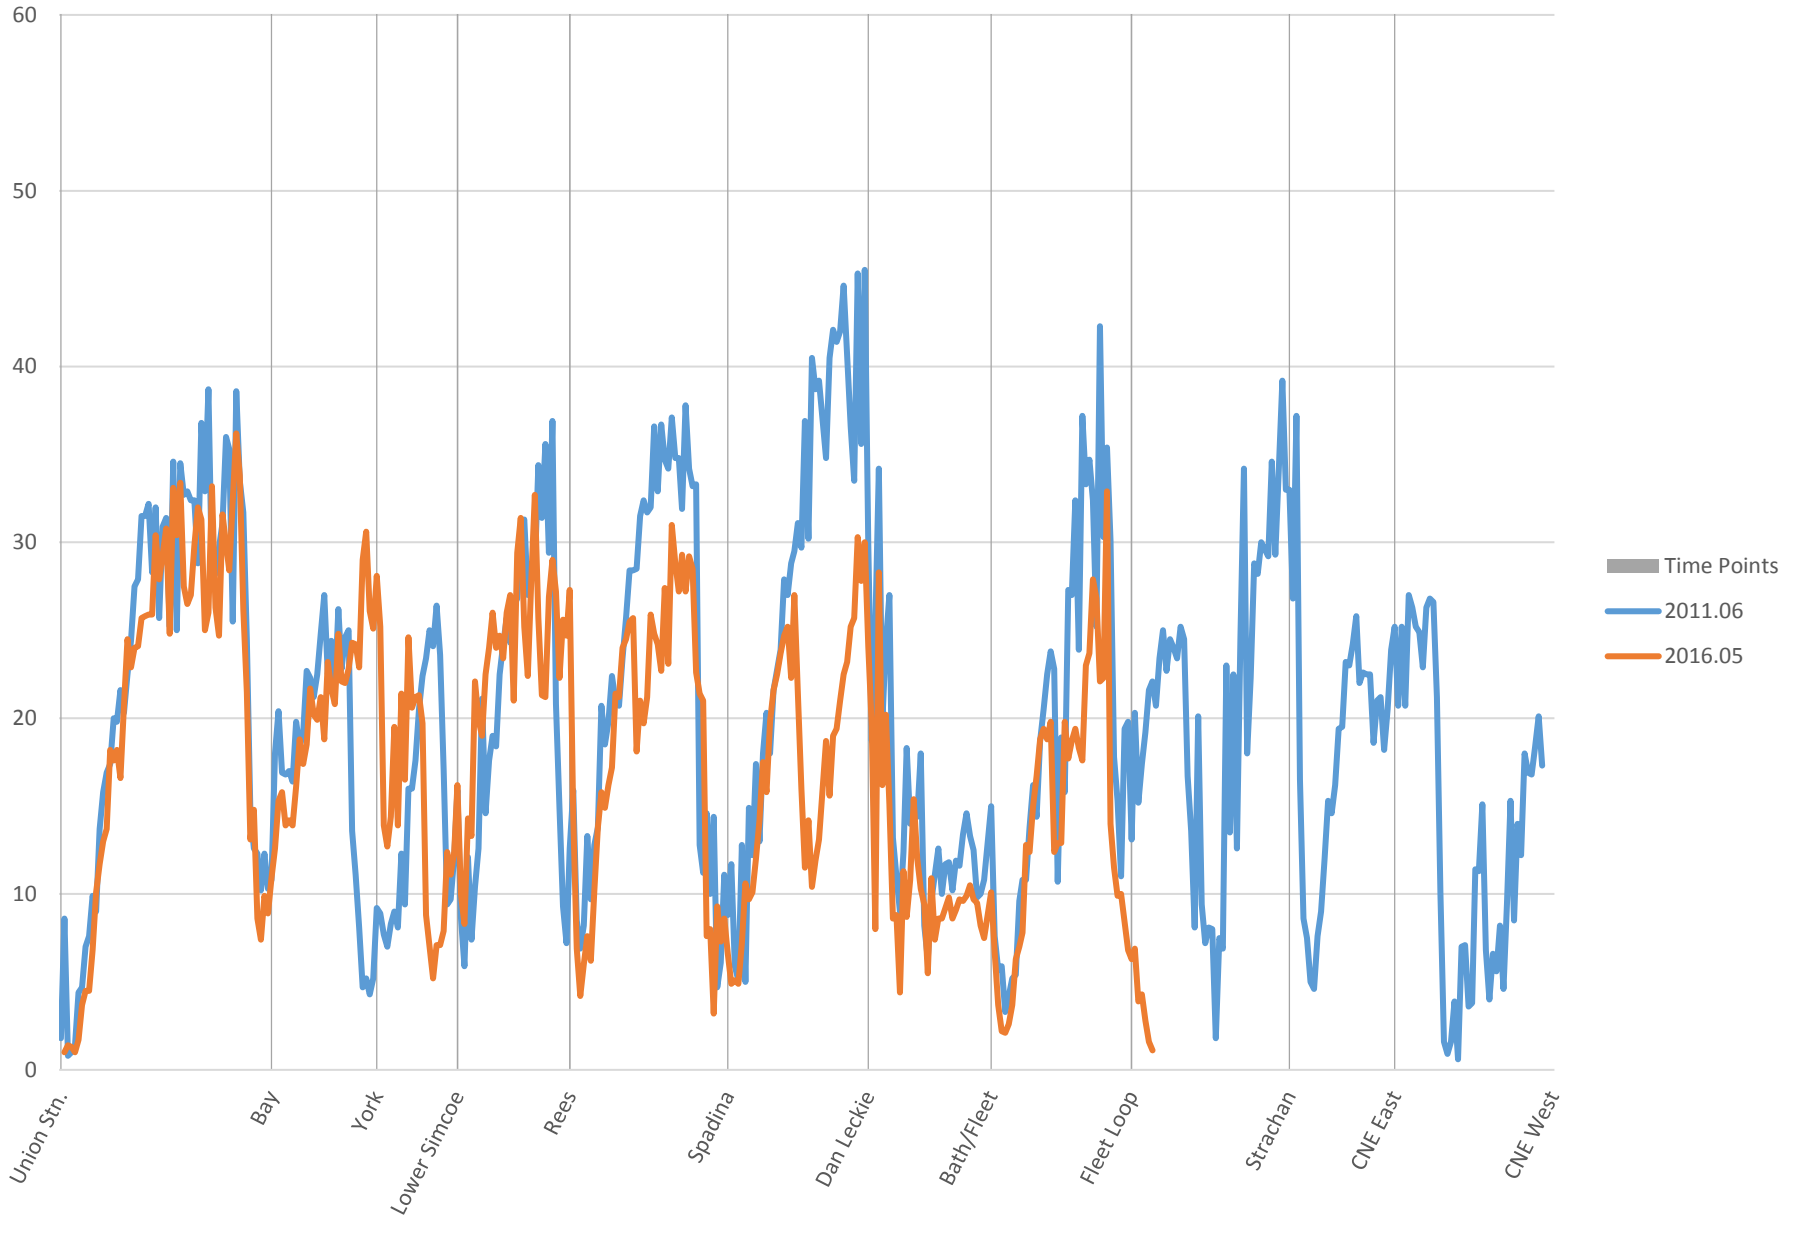

519 Queens Quay Eastbound Speeds 6:00 to 7:00

519 Queens Quay Eastbound Speeds 7:00 to 8:00

519 Queens Quay Eastbound Speeds 8:00 to 9:00

519 Queens Quay Eastbound Speeds 9:00 to 10:00

519 Queens Quay Eastbound Speeds 10:00 to 11:00

519 Queens Quay Eastbound Speeds 11:00 to 12:00

519 Queens Quay Eastbound Speeds 12:00 to 13:00

519 Queens Quay Eastbound Speeds 13:00 to 14:00

519 Queens Quay Eastbound Speeds 14:00 to 15:00

519 Queens Quay Eastbound Speeds 15:00 to 16:00

519 Queens Quay Eastbound Speeds 16:00 to 17:00

519 Queens Quay Eastbound Speeds 17:00 to 18:00

519 Queens Quay Eastbound Speeds 18:00 to 19:00

519 Queens Quay Eastbound Speeds 19:00 to 20:00

519 Queens Quay Eastbound Speeds 20:00 to 21:00

519 Queens Quay Eastbound Speeds 21:00 to 22:00

519 Queens Quay Eastbound Speeds 22:00 to 23:00

519 Queens Quay Eastbound Speeds 23:00 to 24:00

519 Queens Quay Eastbound Speeds 24:00 to 25:00