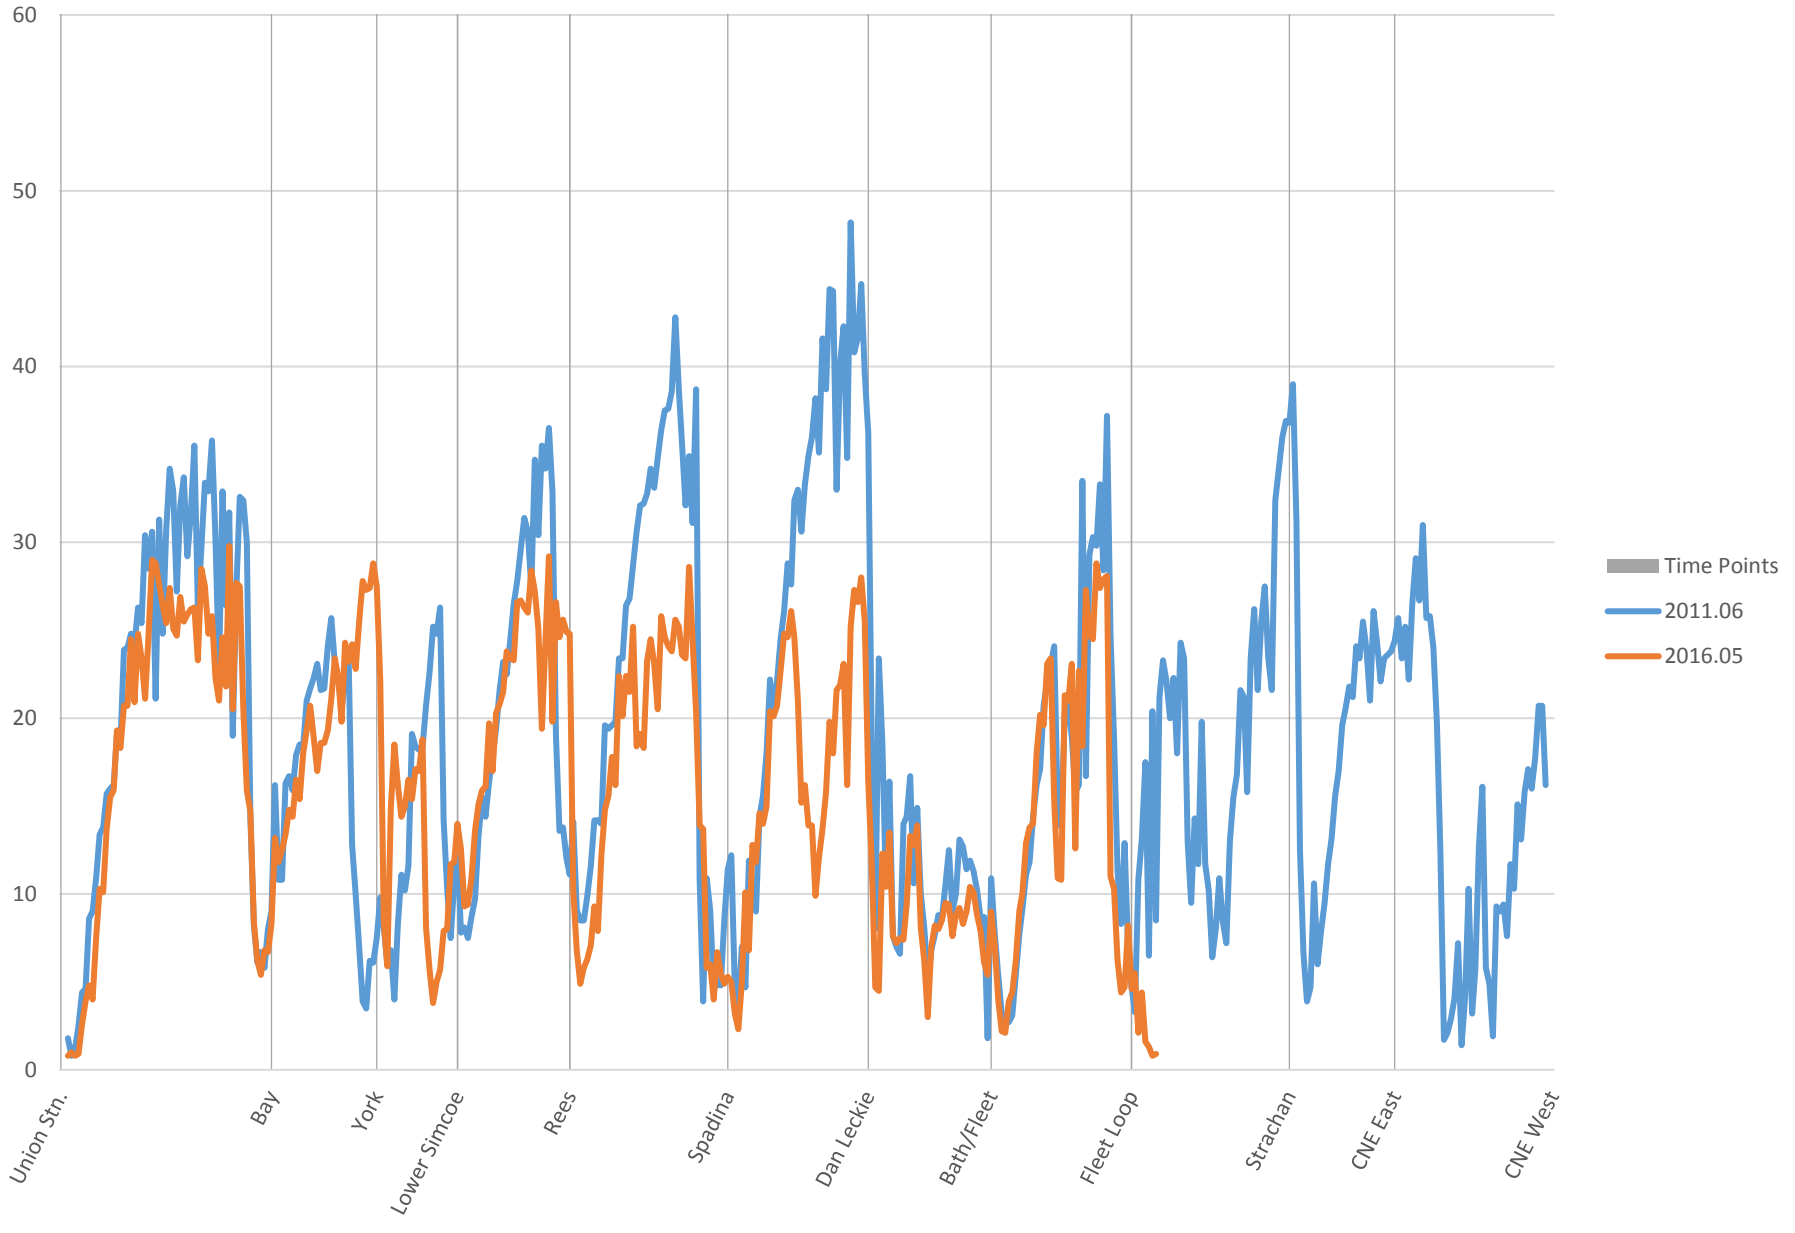

519 Queens Quay Eastbound Speeds 6:00 to 7:00

519 Queens Quay Eastbound Speeds 7:00 to 8:00

519 Queens Quay Eastbound Speeds 8:00 to 9:00

519 Queens Quay Eastbound Speeds 9:00 to 10:00

519 Queens Quay Eastbound Speeds 10:00 to 11:00

519 Queens Quay Eastbound Speeds 11:00 to 12:00

519 Queens Quay Eastbound Speeds 12:00 to 13:00

519 Queens Quay Eastbound Speeds 13:00 to 14:00

519 Queens Quay Eastbound Speeds 14:00 to 15:00

519 Queens Quay Eastbound Speeds 15:00 to 16:00

519 Queens Quay Eastbound Speeds 16:00 to 17:00

519 Queens Quay Eastbound Speeds 17:00 to 18:00

519 Queens Quay Eastbound Speeds 18:00 to 19:00

519 Queens Quay Eastbound Speeds 19:00 to 20:00

519 Queens Quay Eastbound Speeds 20:00 to 21:00

519 Queens Quay Eastbound Speeds 21:00 to 22:00

519 Queens Quay Eastbound Speeds 22:00 to 23:00

519 Queens Quay Eastbound Speeds 23:00 to 24:00

519 Queens Quay Eastbound Speeds 24:00 to 25:00