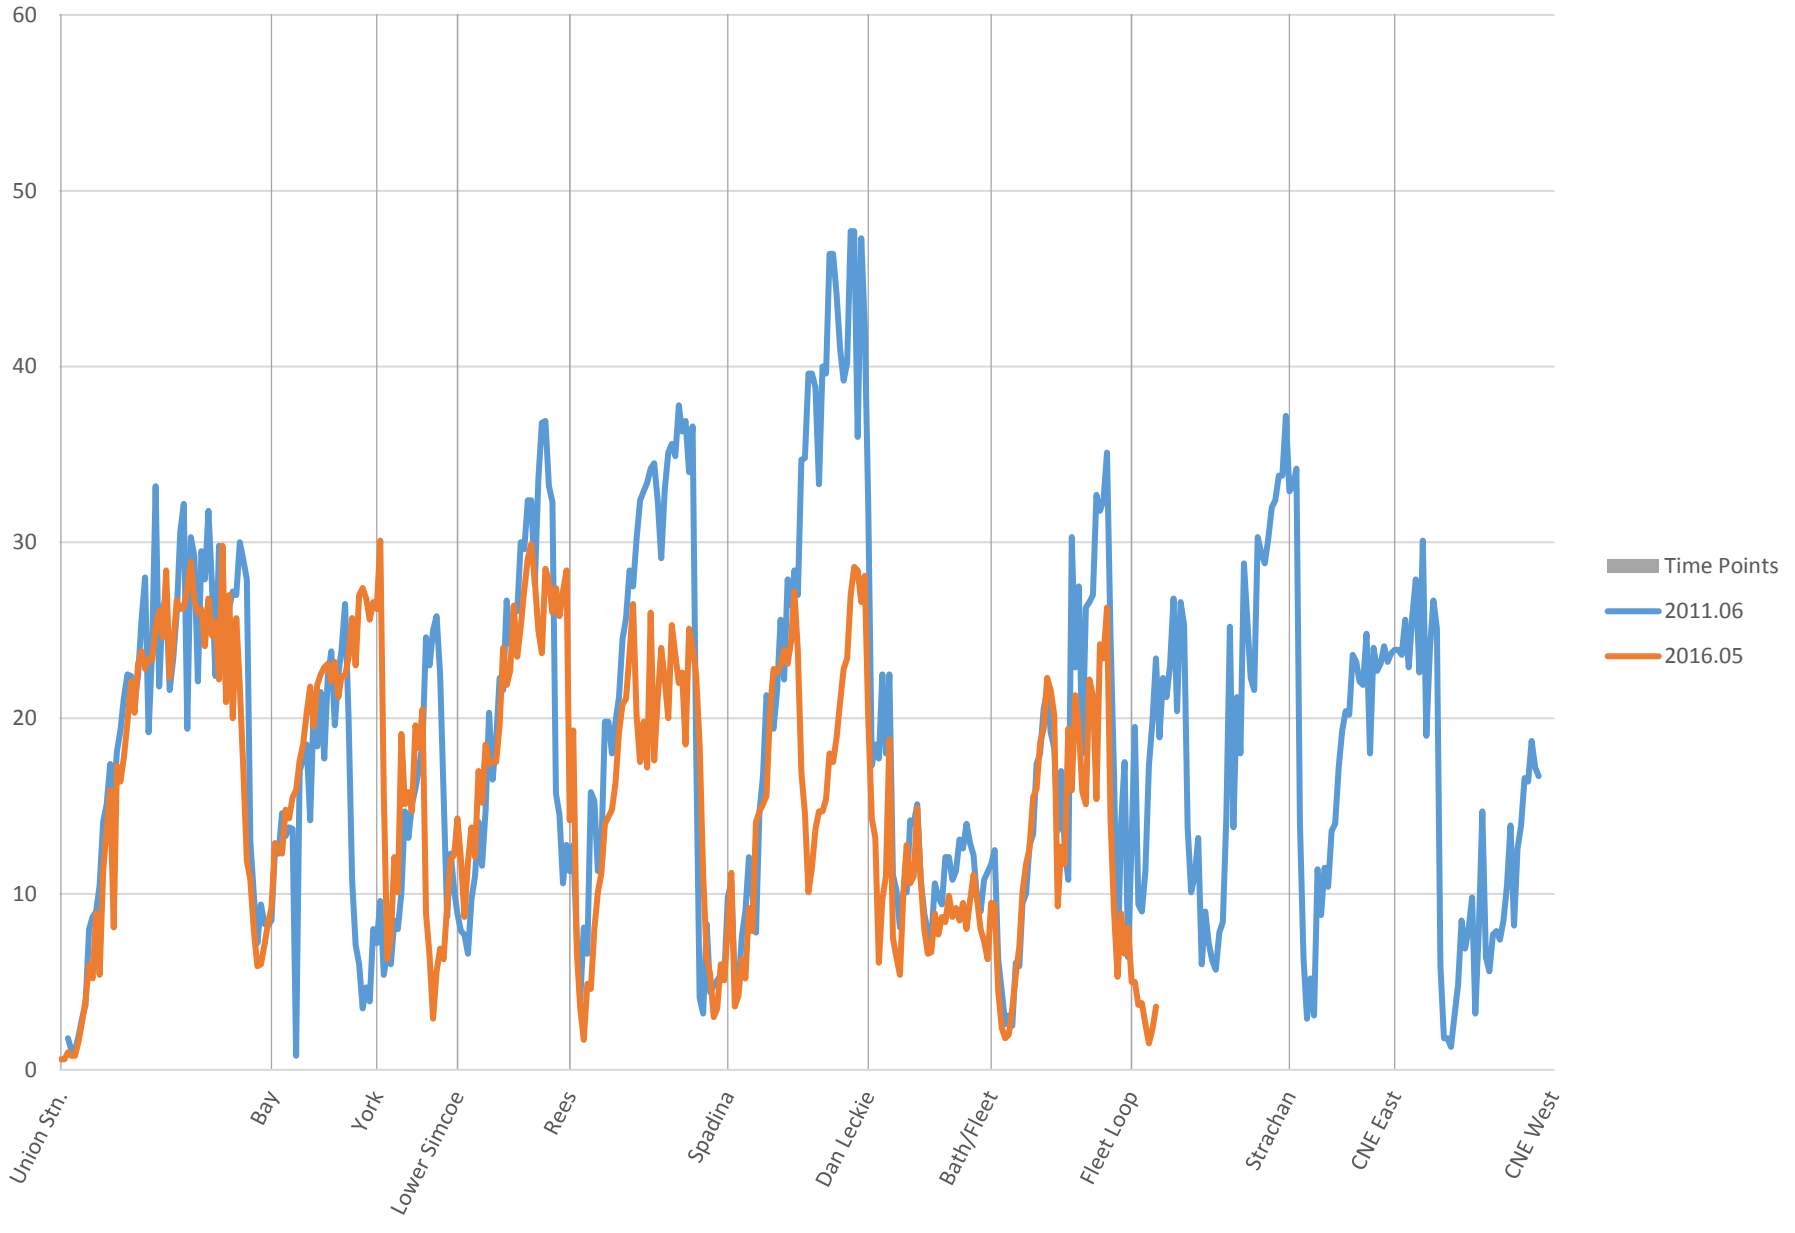

519 Queens Quay Eastbound Speeds 6:00 to 7:00

519 Queens Quay Eastbound Speeds 7:00 to 8:00

519 Queens Quay Eastbound Speeds 8:00 to 9:00

519 Queens Quay Eastbound Speeds 9:00 to 10:00

519 Queens Quay Eastbound Speeds 10:00 to 11:00

519 Queens Quay Eastbound Speeds 11:00 to 12:00

519 Queens Quay Eastbound Speeds 12:00 to 13:00

519 Queens Quay Eastbound Speeds 13:00 to 14:00

519 Queens Quay Eastbound Speeds 14:00 to 15:00

519 Queens Quay Eastbound Speeds 15:00 to 16:00

519 Queens Quay Eastbound Speeds 16:00 to 17:00

519 Queens Quay Eastbound Speeds 17:00 to 18:00

519 Queens Quay Eastbound Speeds 18:00 to 19:00

519 Queens Quay Eastbound Speeds 19:00 to 20:00

519 Queens Quay Eastbound Speeds 20:00 to 21:00

519 Queens Quay Eastbound Speeds 21:00 to 22:00

519 Queens Quay Eastbound Speeds 22:00 to 23:00

519 Queens Quay Eastbound Speeds 23:00 to 24:00

519 Queens Quay Eastbound Speeds 24:00 to 25:00