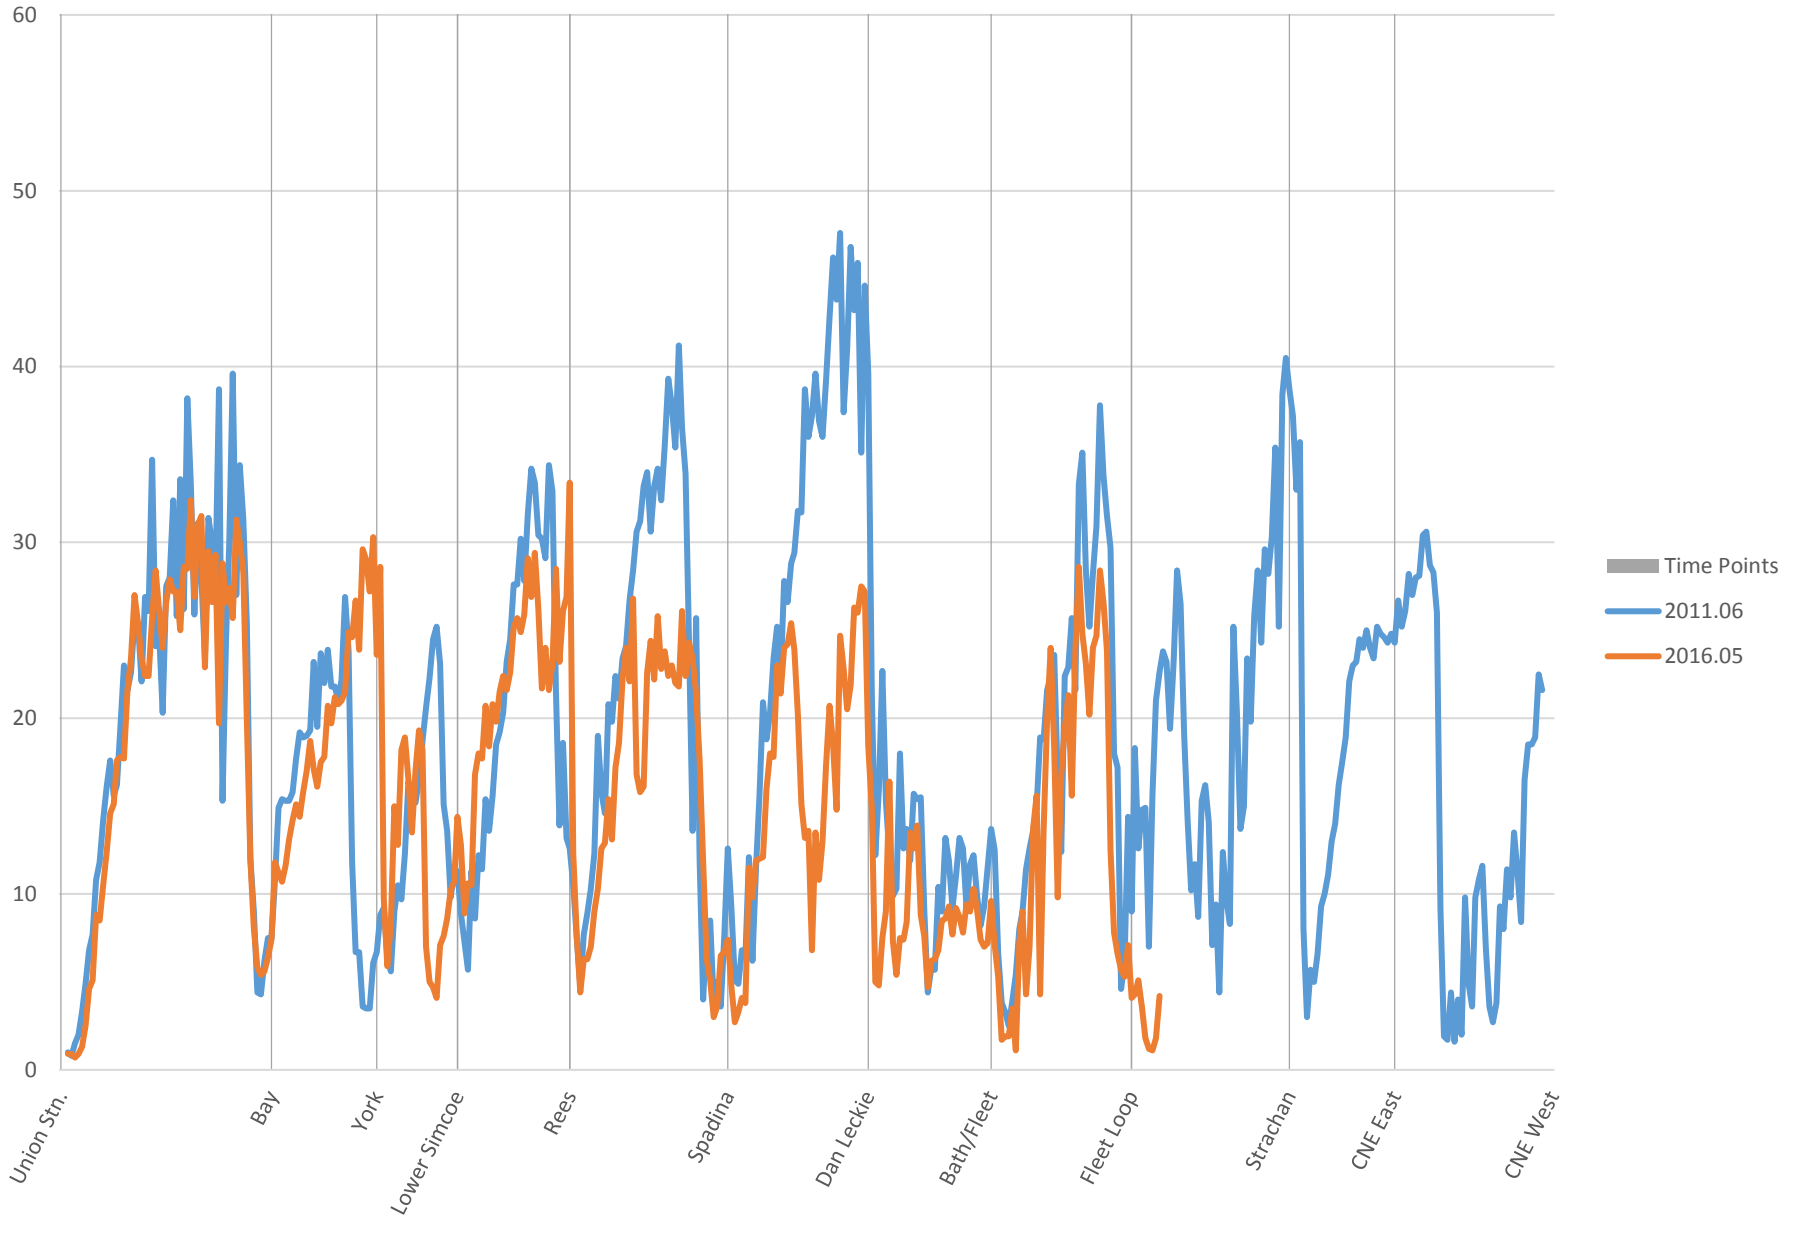

519 Queens Quay Eastbound Speeds 6:00 to 7:00

519 Queens Quay Eastbound Speeds 7:00 to 8:00

519 Queens Quay Eastbound Speeds 8:00 to 9:00

519 Queens Quay Eastbound Speeds 9:00 to 10:00

519 Queens Quay Eastbound Speeds 10:00 to 11:00

519 Queens Quay Eastbound Speeds 11:00 to 12:00

519 Queens Quay Eastbound Speeds 12:00 to 13:00

519 Queens Quay Eastbound Speeds 13:00 to 14:00

519 Queens Quay Eastbound Speeds 14:00 to 15:00

519 Queens Quay Eastbound Speeds 15:00 to 16:00

519 Queens Quay Eastbound Speeds 16:00 to 17:00

519 Queens Quay Eastbound Speeds 17:00 to 18:00

519 Queens Quay Eastbound Speeds 18:00 to 19:00

519 Queens Quay Eastbound Speeds 19:00 to 20:00

519 Queens Quay Eastbound Speeds 20:00 to 21:00

519 Queens Quay Eastbound Speeds 21:00 to 22:00

519 Queens Quay Eastbound Speeds 22:00 to 23:00

519 Queens Quay Eastbound Speeds 23:00 to 24:00

519 Queens Quay Eastbound Speeds 24:00 to 25:00