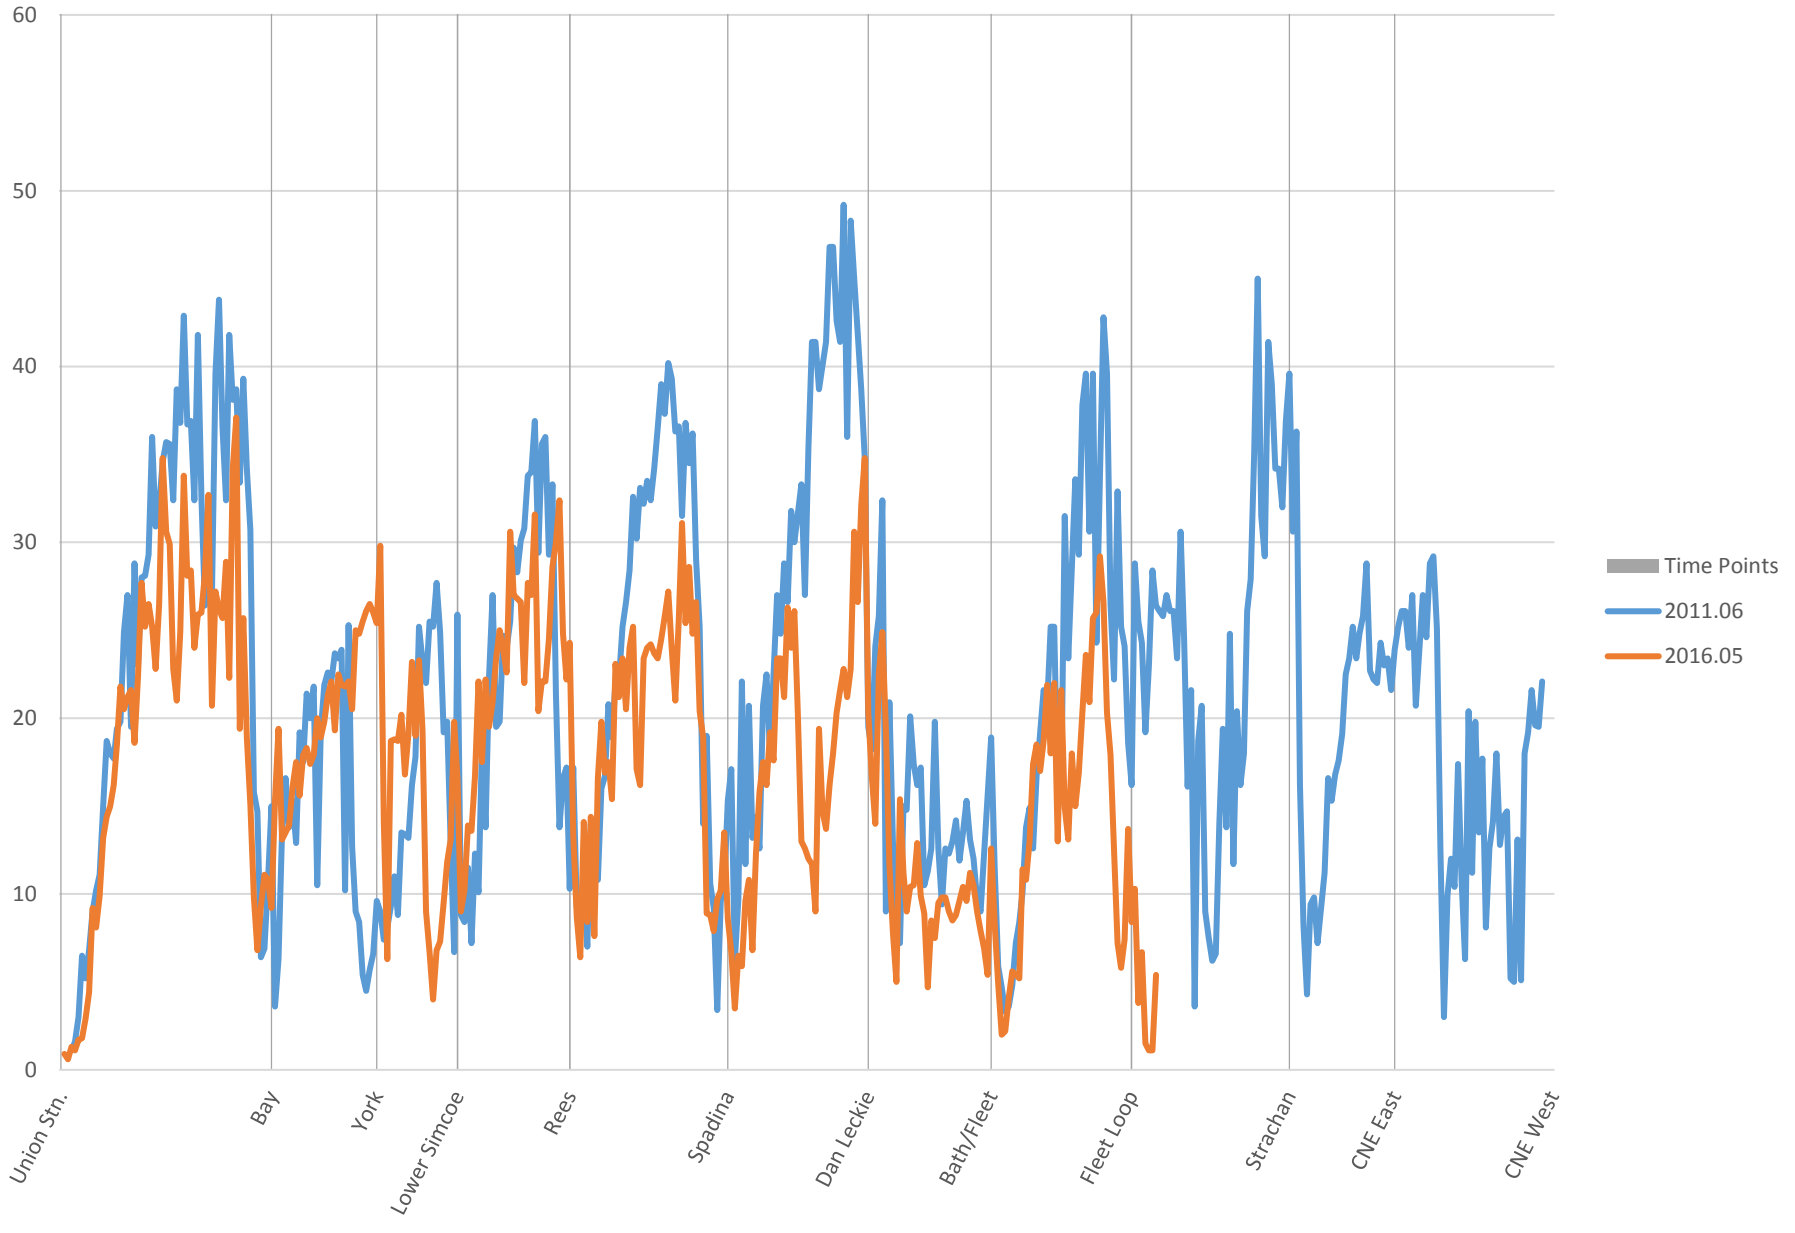

519 Queens Quay Eastbound Speeds 6:00 to 7:00

519 Queens Quay Eastbound Speeds 7:00 to 8:00

519 Queens Quay Eastbound Speeds 8:00 to 9:00

519 Queens Quay Eastbound Speeds 9:00 to 10:00

519 Queens Quay Eastbound Speeds 10:00 to 11:00

519 Queens Quay Eastbound Speeds 11:00 to 12:00

519 Queens Quay Eastbound Speeds 12:00 to 13:00

519 Queens Quay Eastbound Speeds 13:00 to 14:00

519 Queens Quay Eastbound Speeds 14:00 to 15:00

519 Queens Quay Eastbound Speeds 15:00 to 16:00

519 Queens Quay Eastbound Speeds 16:00 to 17:00

519 Queens Quay Eastbound Speeds 17:00 to 18:00

519 Queens Quay Eastbound Speeds 18:00 to 19:00

519 Queens Quay Eastbound Speeds 19:00 to 20:00

519 Queens Quay Eastbound Speeds 20:00 to 21:00

519 Queens Quay Eastbound Speeds 21:00 to 22:00

519 Queens Quay Eastbound Speeds 22:00 to 23:00

519 Queens Quay Eastbound Speeds 23:00 to 24:00

519 Queens Quay Eastbound Speeds 24:00 to 25:00