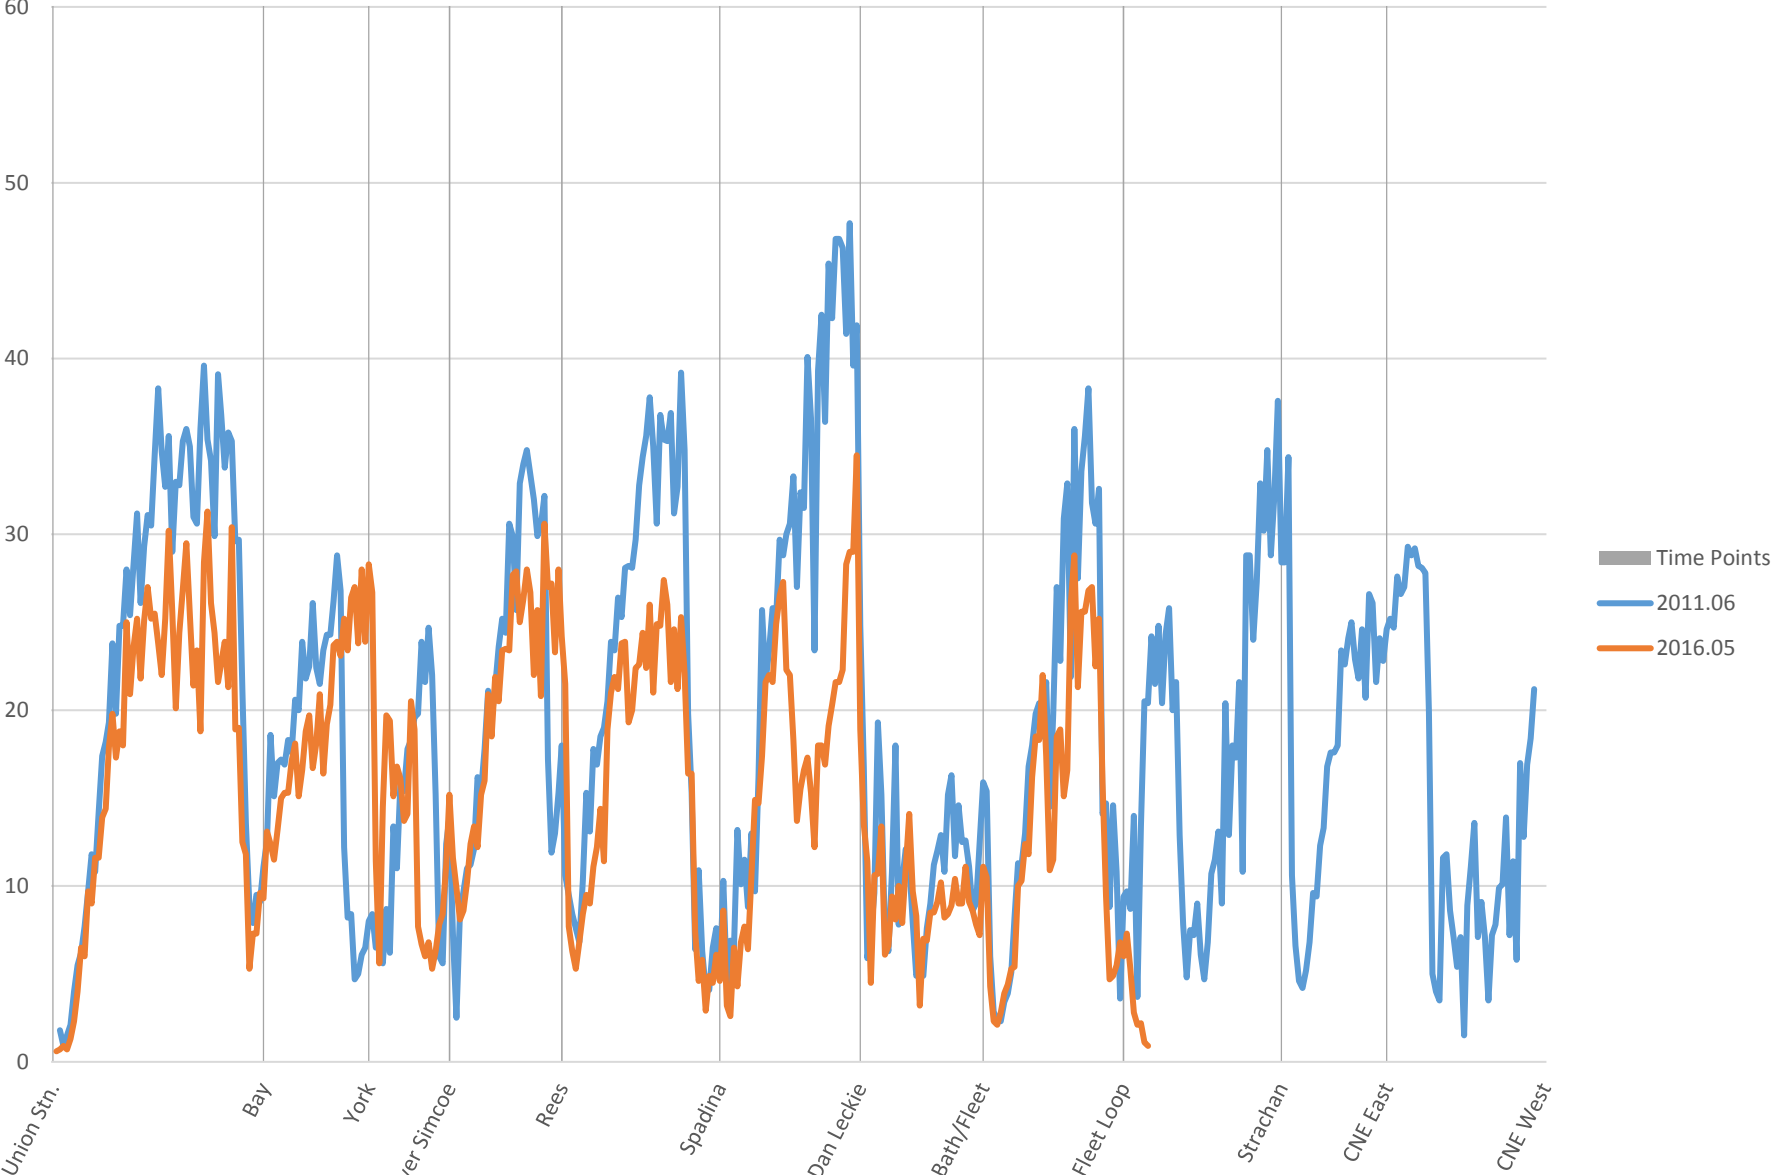

519 Queens Quay Eastbound Speeds 6:00 to 7:00

519 Queens Quay Eastbound Speeds 7:00 to 8:00

519 Queens Quay Eastbound Speeds 8:00 to 9:00

519 Queens Quay Eastbound Speeds 9:00 to 10:00

519 Queens Quay Eastbound Speeds 10:00 to 11:00

519 Queens Quay Eastbound Speeds 11:00 to 12:00

519 Queens Quay Eastbound Speeds 12:00 to 13:00

519 Queens Quay Eastbound Speeds 13:00 to 14:00

519 Queens Quay Eastbound Speeds 14:00 to 15:00

519 Queens Quay Eastbound Speeds 15:00 to 16:00

519 Queens Quay Eastbound Speeds 16:00 to 17:00

519 Queens Quay Eastbound Speeds 17:00 to 18:00

519 Queens Quay Eastbound Speeds 18:00 to 19:00

519 Queens Quay Eastbound Speeds 19:00 to 20:00

519 Queens Quay Eastbound Speeds 20:00 to 21:00

519 Queens Quay Eastbound Speeds 21:00 to 22:00

519 Queens Quay Eastbound Speeds 22:00 to 23:00

519 Queens Quay Eastbound Speeds 23:00 to 24:00

519 Queens Quay Eastbound Speeds 24:00 to 25:00