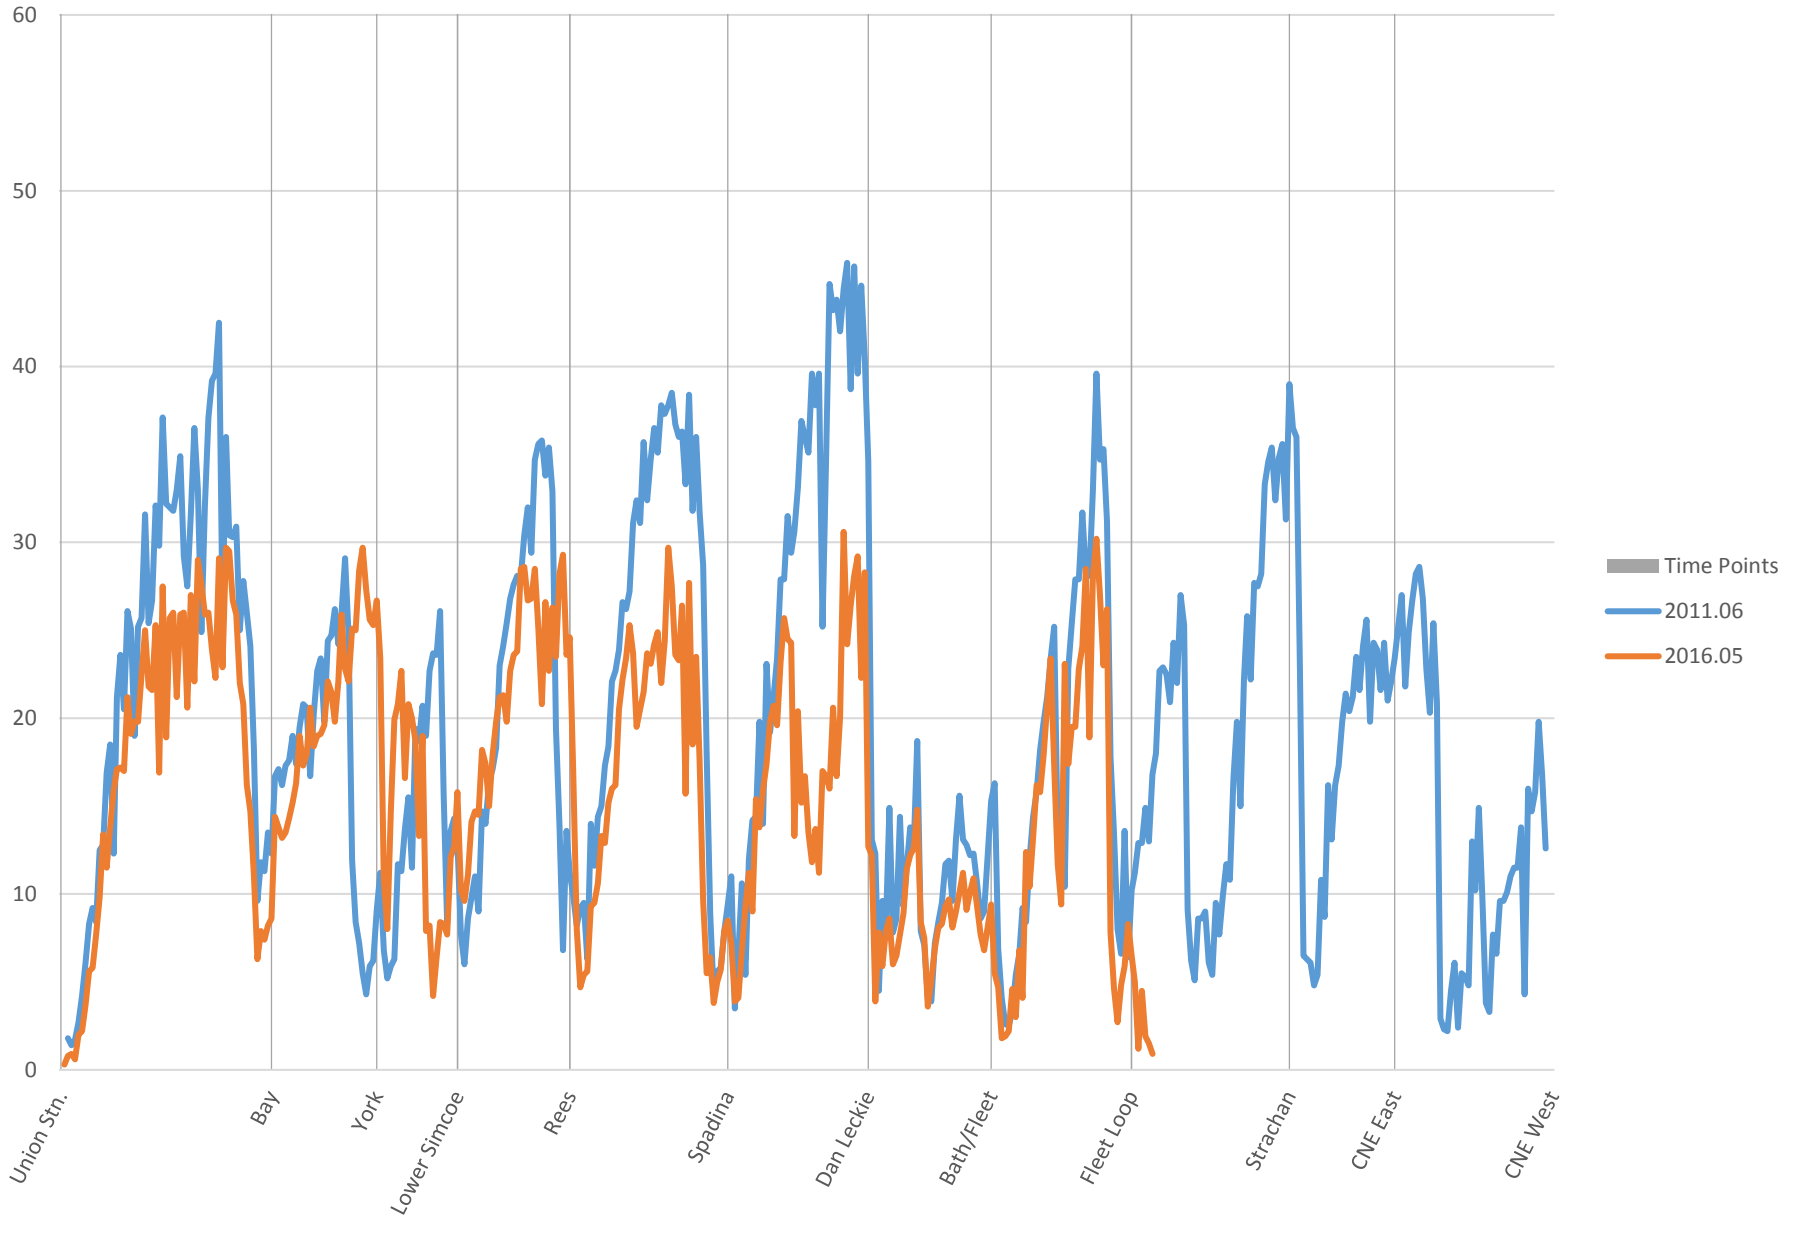

519 Queens Quay Eastbound Speeds 6:00 to 7:00

519 Queens Quay Eastbound Speeds 7:00 to 8:00

519 Queens Quay Eastbound Speeds 8:00 to 9:00

519 Queens Quay Eastbound Speeds 9:00 to 10:00

519 Queens Quay Eastbound Speeds 10:00 to 11:00

519 Queens Quay Eastbound Speeds 11:00 to 12:00

519 Queens Quay Eastbound Speeds 12:00 to 13:00

519 Queens Quay Eastbound Speeds 13:00 to 14:00

519 Queens Quay Eastbound Speeds 14:00 to 15:00

519 Queens Quay Eastbound Speeds 15:00 to 16:00

519 Queens Quay Eastbound Speeds 16:00 to 17:00

519 Queens Quay Eastbound Speeds 17:00 to 18:00

519 Queens Quay Eastbound Speeds 18:00 to 19:00

519 Queens Quay Eastbound Speeds 19:00 to 20:00

519 Queens Quay Eastbound Speeds 20:00 to 21:00

519 Queens Quay Eastbound Speeds 21:00 to 22:00

519 Queens Quay Eastbound Speeds 22:00 to 23:00

519 Queens Quay Eastbound Speeds 23:00 to 24:00

519 Queens Quay Eastbound Speeds 24:00 to 25:00