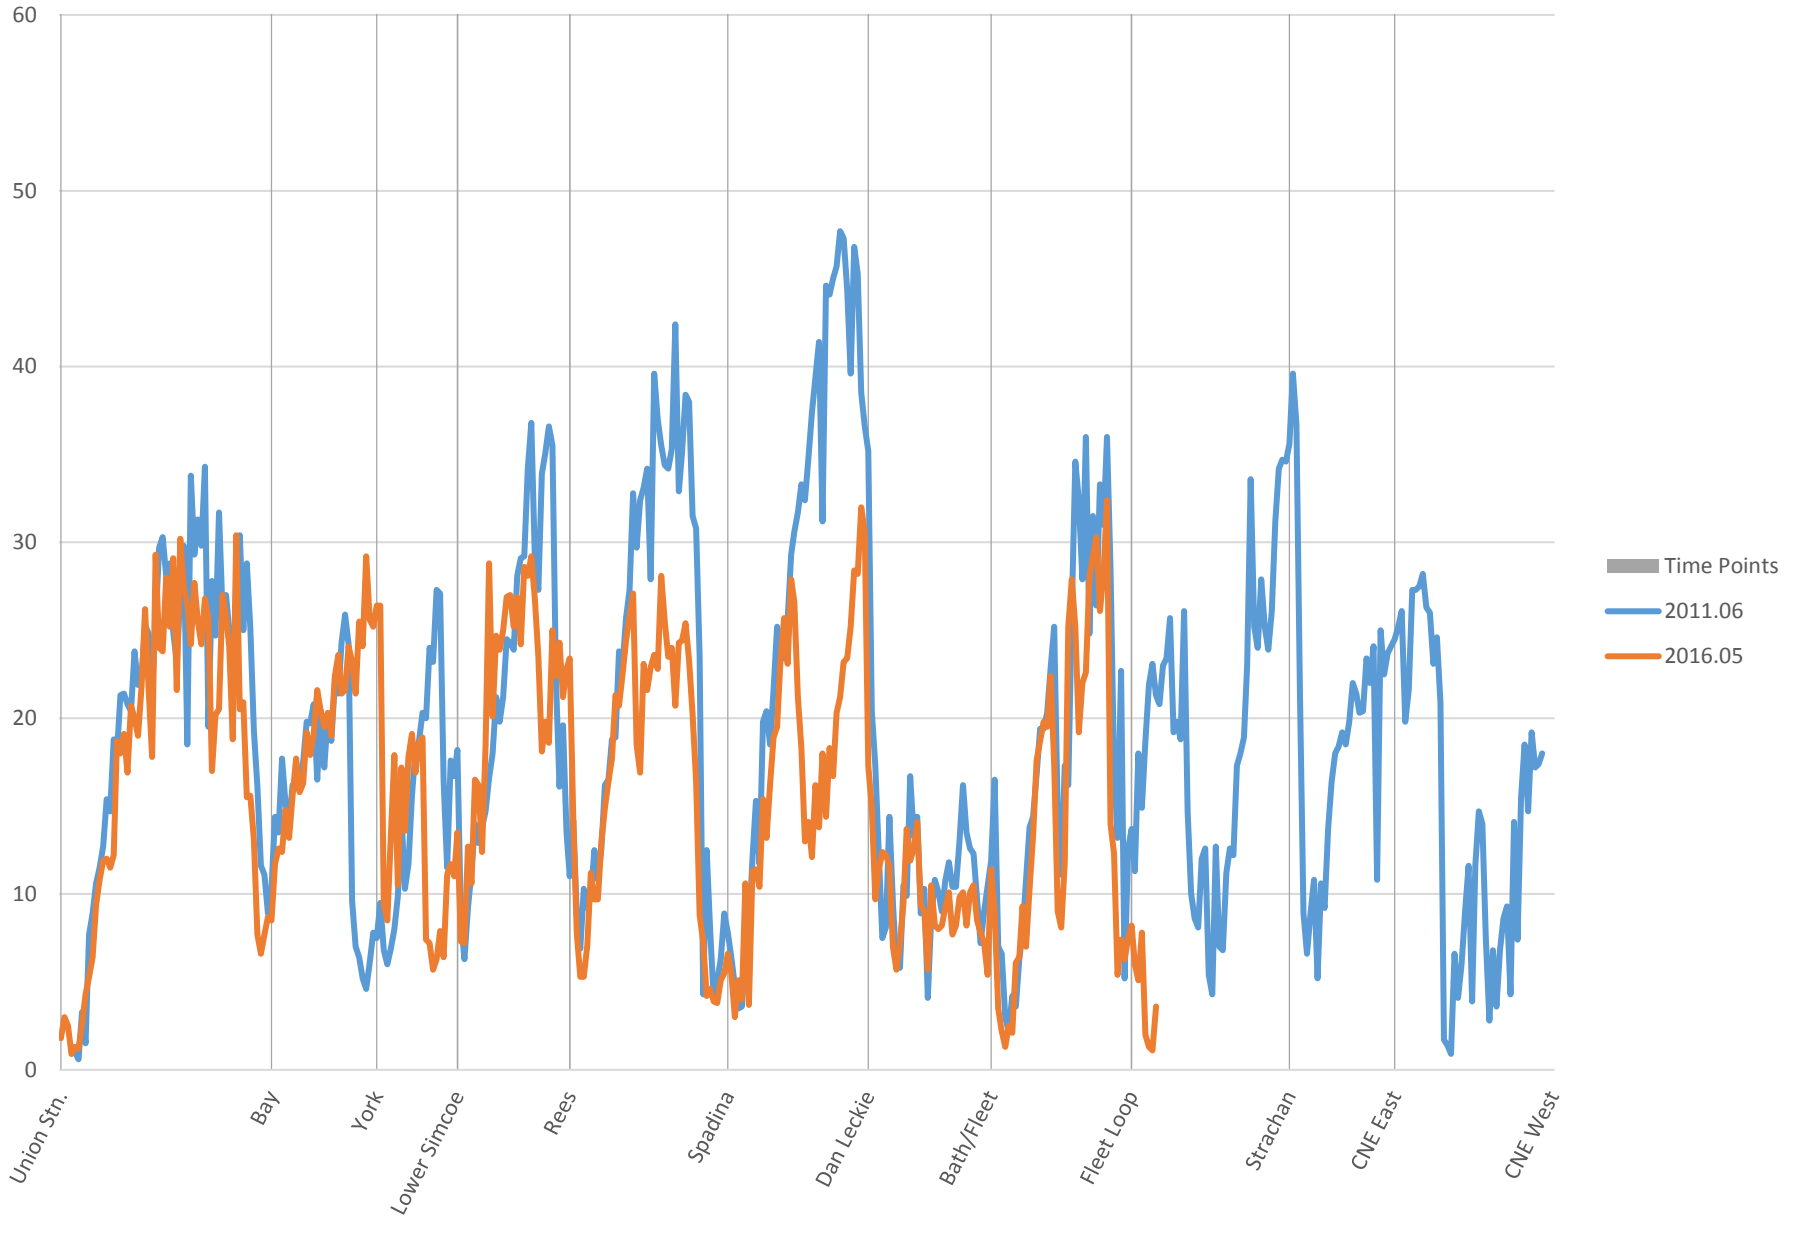

519 Queens Quay Eastbound Speeds 6:00 to 7:00

519 Queens Quay Eastbound Speeds 7:00 to 8:00

519 Queens Quay Eastbound Speeds 8:00 to 9:00

519 Queens Quay Eastbound Speeds 9:00 to 10:00

519 Queens Quay Eastbound Speeds 10:00 to 11:00

519 Queens Quay Eastbound Speeds 11:00 to 12:00

519 Queens Quay Eastbound Speeds 12:00 to 13:00

519 Queens Quay Eastbound Speeds 13:00 to 14:00

519 Queens Quay Eastbound Speeds 14:00 to 15:00

519 Queens Quay Eastbound Speeds 15:00 to 16:00

519 Queens Quay Eastbound Speeds 16:00 to 17:00

519 Queens Quay Eastbound Speeds 17:00 to 18:00

519 Queens Quay Eastbound Speeds 18:00 to 19:00

519 Queens Quay Eastbound Speeds 19:00 to 20:00

519 Queens Quay Eastbound Speeds 20:00 to 21:00

519 Queens Quay Eastbound Speeds 21:00 to 22:00

519 Queens Quay Eastbound Speeds 22:00 to 23:00

519 Queens Quay Eastbound Speeds 23:00 to 24:00

519 Queens Quay Eastbound Speeds 24:00 to 25:00