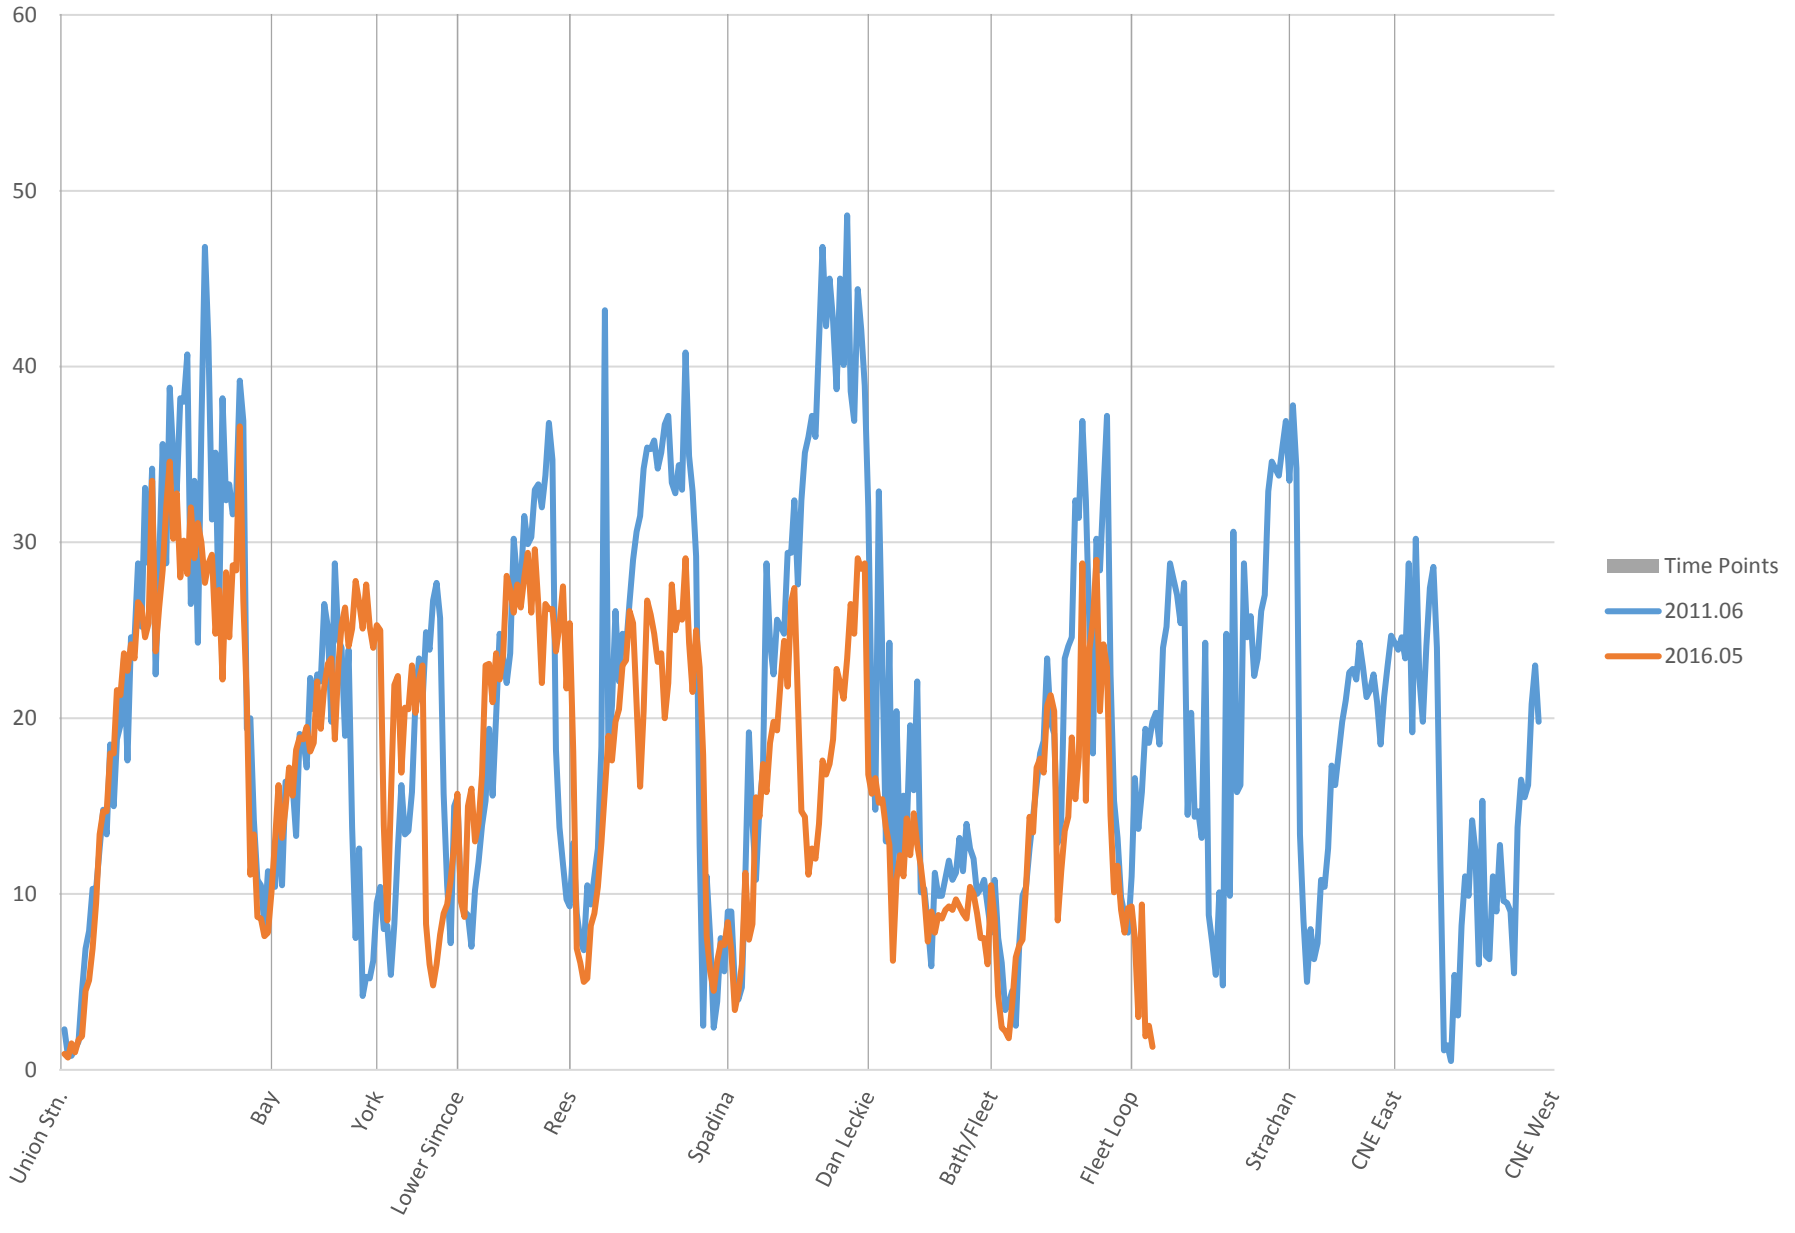

519 Queens Quay Eastbound Speeds 6:00 to 7:00

519 Queens Quay Eastbound Speeds 7:00 to 8:00

519 Queens Quay Eastbound Speeds 8:00 to 9:00

519 Queens Quay Eastbound Speeds 9:00 to 10:00

519 Queens Quay Eastbound Speeds 10:00 to 11:00

519 Queens Quay Eastbound Speeds 11:00 to 12:00

519 Queens Quay Eastbound Speeds 12:00 to 13:00

519 Queens Quay Eastbound Speeds 13:00 to 14:00

519 Queens Quay Eastbound Speeds 14:00 to 15:00

519 Queens Quay Eastbound Speeds 15:00 to 16:00

519 Queens Quay Eastbound Speeds 16:00 to 17:00

519 Queens Quay Eastbound Speeds 17:00 to 18:00

519 Queens Quay Eastbound Speeds 18:00 to 19:00

519 Queens Quay Eastbound Speeds 19:00 to 20:00

519 Queens Quay Eastbound Speeds 20:00 to 21:00

519 Queens Quay Eastbound Speeds 21:00 to 22:00

519 Queens Quay Eastbound Speeds 22:00 to 23:00

519 Queens Quay Eastbound Speeds 23:00 to 24:00

519 Queens Quay Eastbound Speeds 24:00 to 25:00