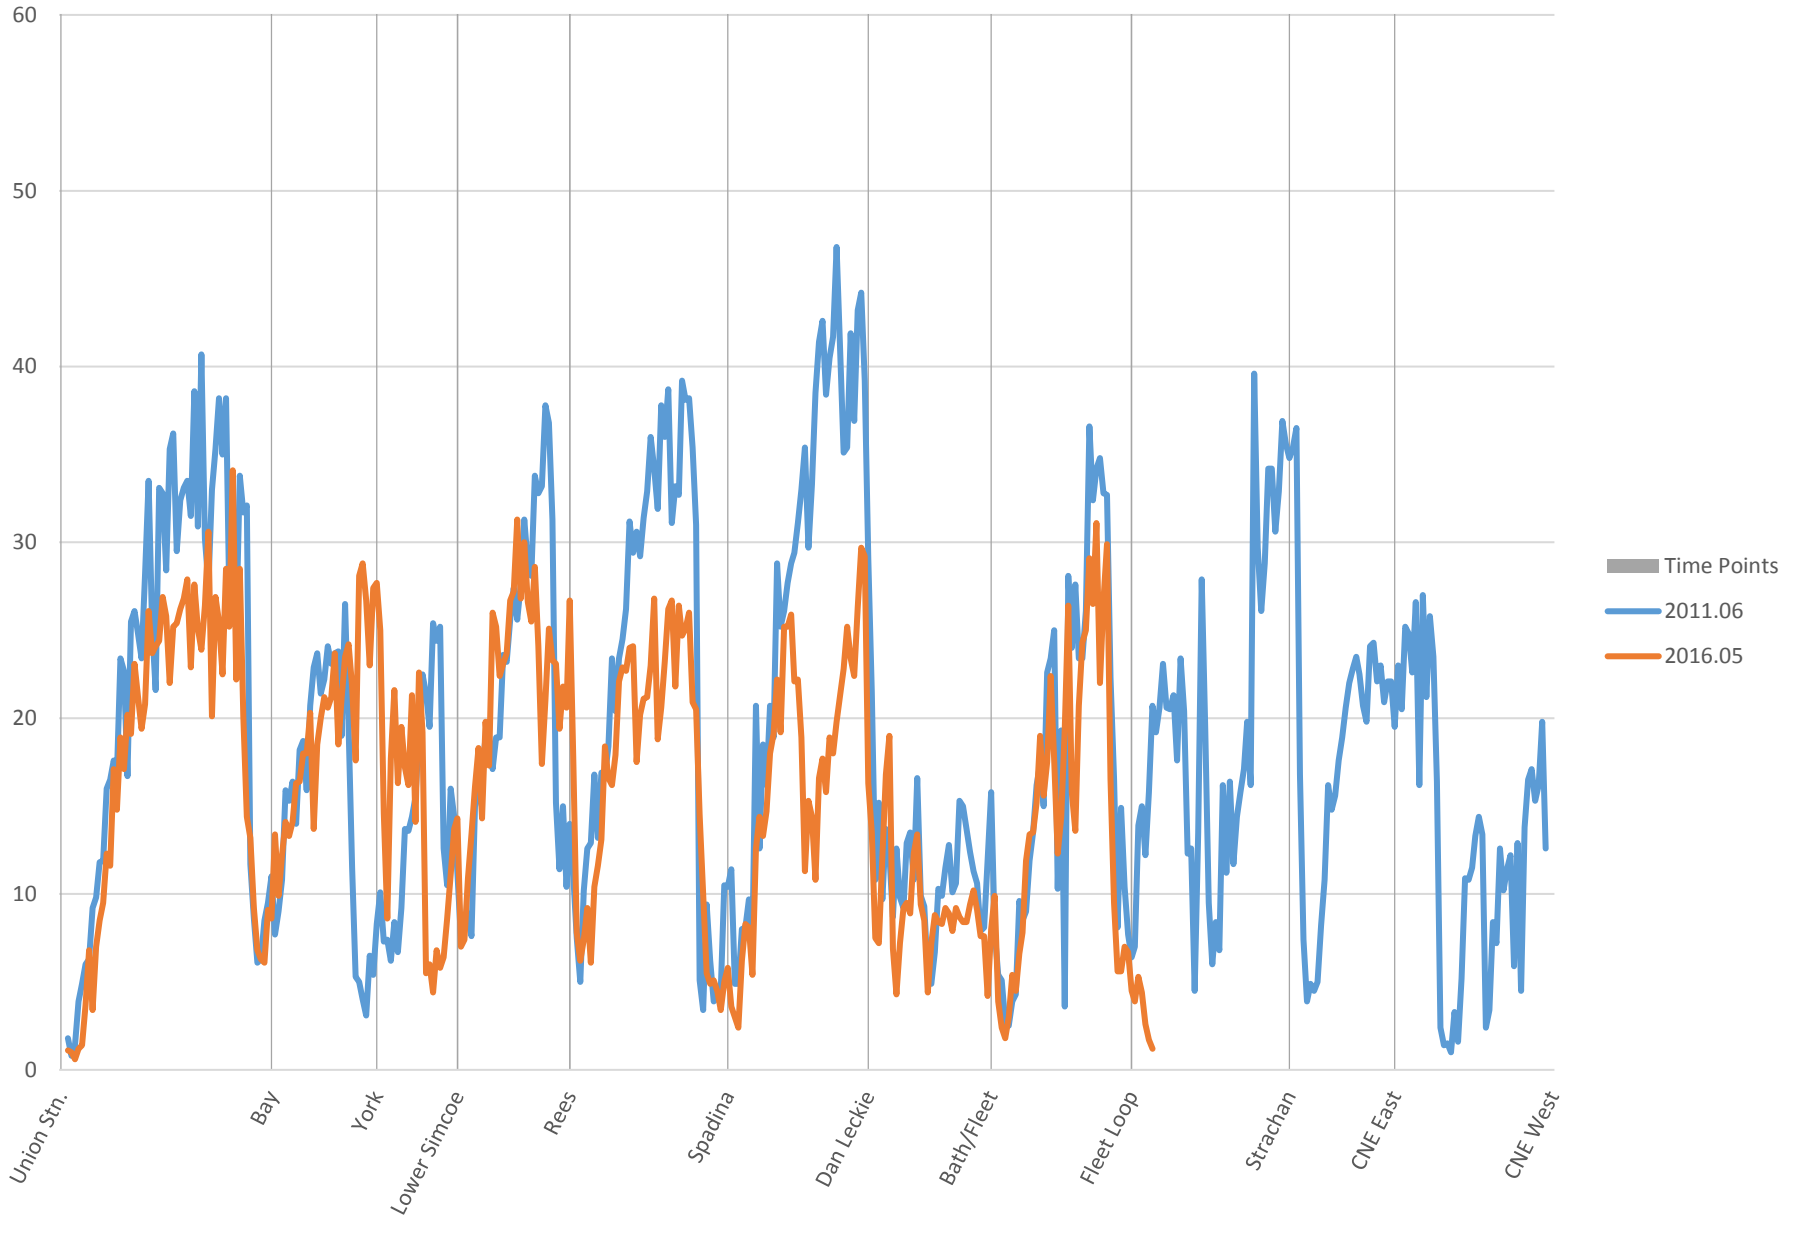

519 Queens Quay Eastbound Speeds 6:00 to 7:00

519 Queens Quay Eastbound Speeds 7:00 to 8:00

519 Queens Quay Eastbound Speeds 8:00 to 9:00

519 Queens Quay Eastbound Speeds 9:00 to 10:00

519 Queens Quay Eastbound Speeds 10:00 to 11:00

519 Queens Quay Eastbound Speeds 11:00 to 12:00

519 Queens Quay Eastbound Speeds 12:00 to 13:00

519 Queens Quay Eastbound Speeds 13:00 to 14:00

519 Queens Quay Eastbound Speeds 14:00 to 15:00

519 Queens Quay Eastbound Speeds 15:00 to 16:00

519 Queens Quay Eastbound Speeds 16:00 to 17:00

519 Queens Quay Eastbound Speeds 17:00 to 18:00

519 Queens Quay Eastbound Speeds 18:00 to 19:00

519 Queens Quay Eastbound Speeds 19:00 to 20:00

519 Queens Quay Eastbound Speeds 20:00 to 21:00

519 Queens Quay Eastbound Speeds 21:00 to 22:00

519 Queens Quay Eastbound Speeds 22:00 to 23:00

519 Queens Quay Eastbound Speeds 23:00 to 24:00

519 Queens Quay Eastbound Speeds 24:00 to 25:00