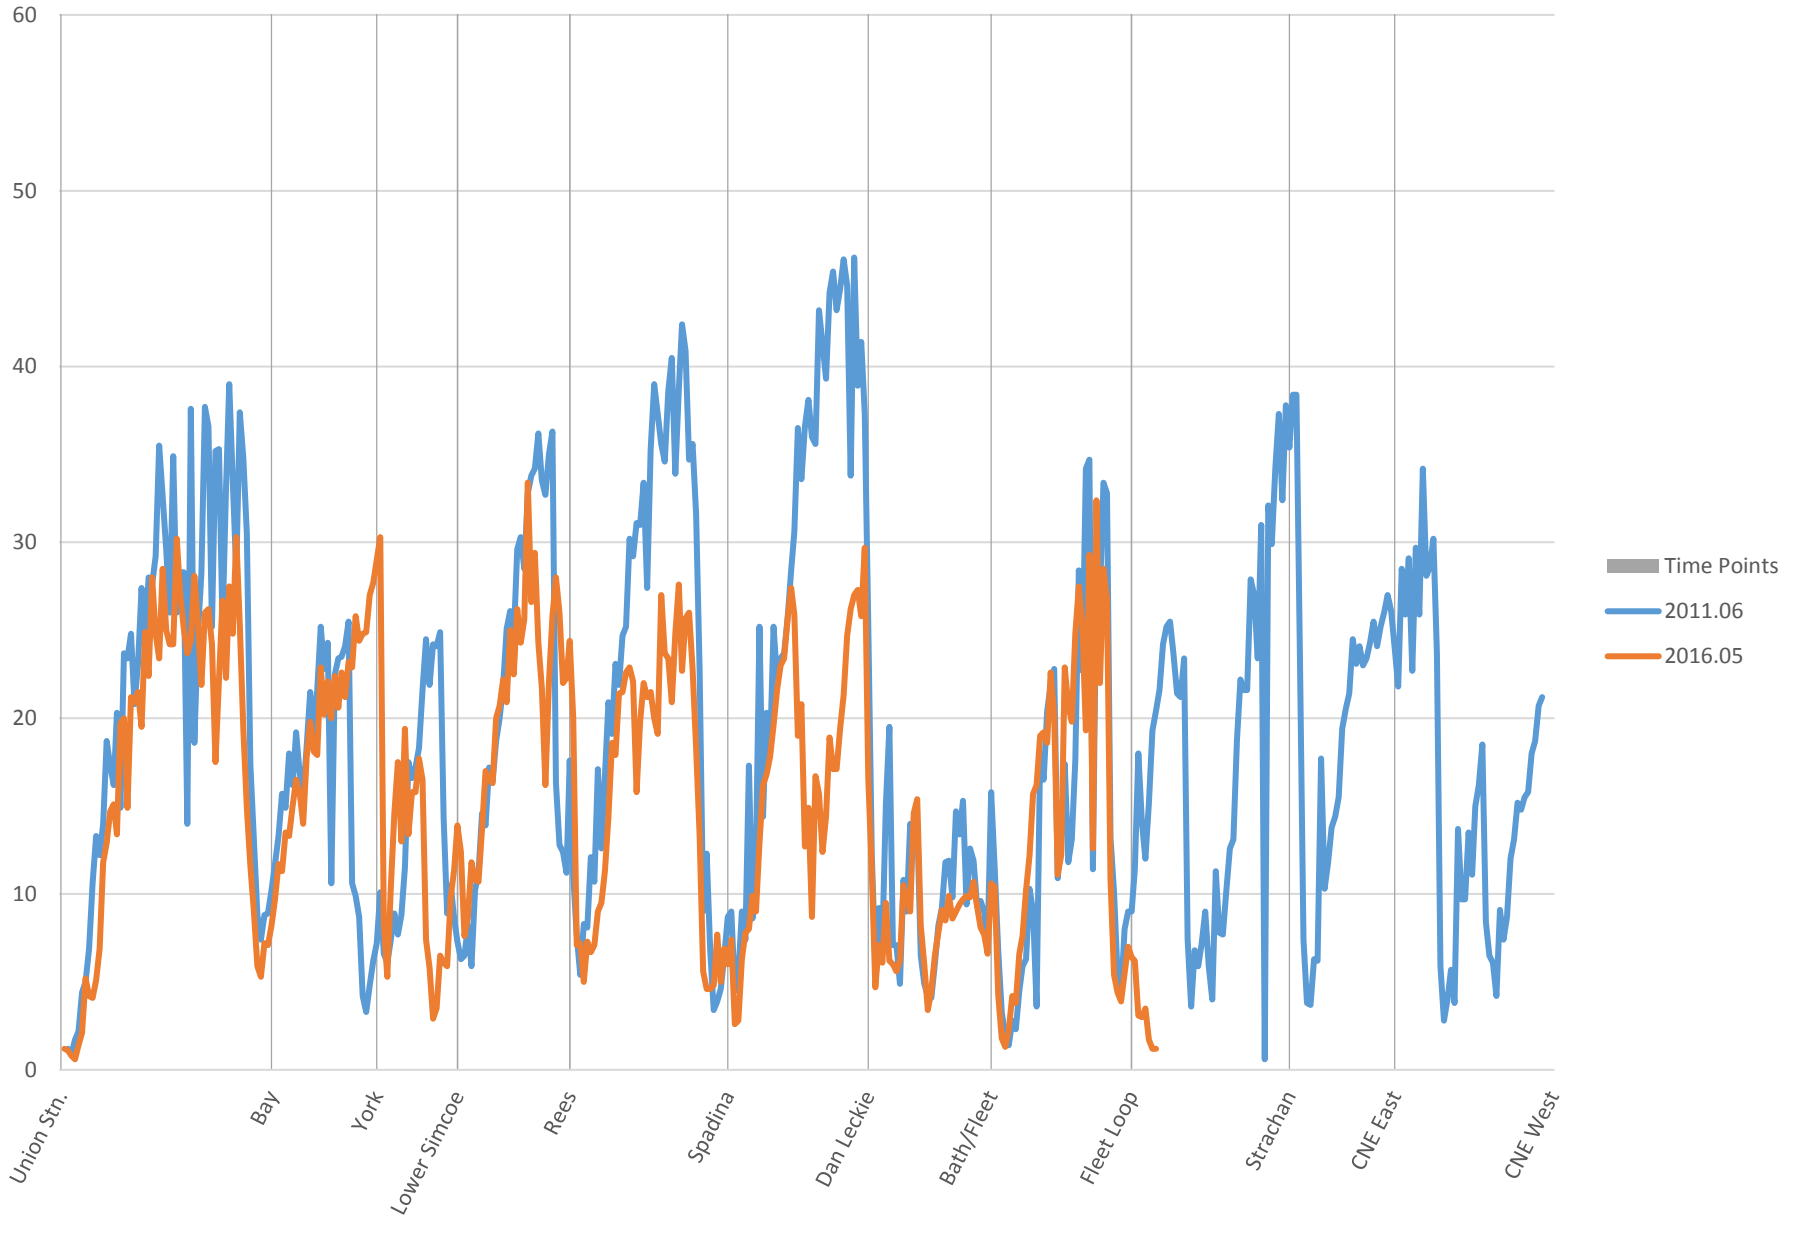

519 Queens Quay Eastbound Speeds 6:00 to 7:00

519 Queens Quay Eastbound Speeds 7:00 to 8:00

519 Queens Quay Eastbound Speeds 8:00 to 9:00

519 Queens Quay Eastbound Speeds 9:00 to 10:00

519 Queens Quay Eastbound Speeds 10:00 to 11:00

519 Queens Quay Eastbound Speeds 11:00 to 12:00

519 Queens Quay Eastbound Speeds 12:00 to 13:00

519 Queens Quay Eastbound Speeds 13:00 to 14:00

519 Queens Quay Eastbound Speeds 14:00 to 15:00

519 Queens Quay Eastbound Speeds 15:00 to 16:00

519 Queens Quay Eastbound Speeds 16:00 to 17:00

519 Queens Quay Eastbound Speeds 17:00 to 18:00

519 Queens Quay Eastbound Speeds 18:00 to 19:00

519 Queens Quay Eastbound Speeds 19:00 to 20:00

519 Queens Quay Eastbound Speeds 20:00 to 21:00

519 Queens Quay Eastbound Speeds 21:00 to 22:00

519 Queens Quay Eastbound Speeds 22:00 to 23:00

519 Queens Quay Eastbound Speeds 23:00 to 24:00

519 Queens Quay Eastbound Speeds 24:00 to 25:00