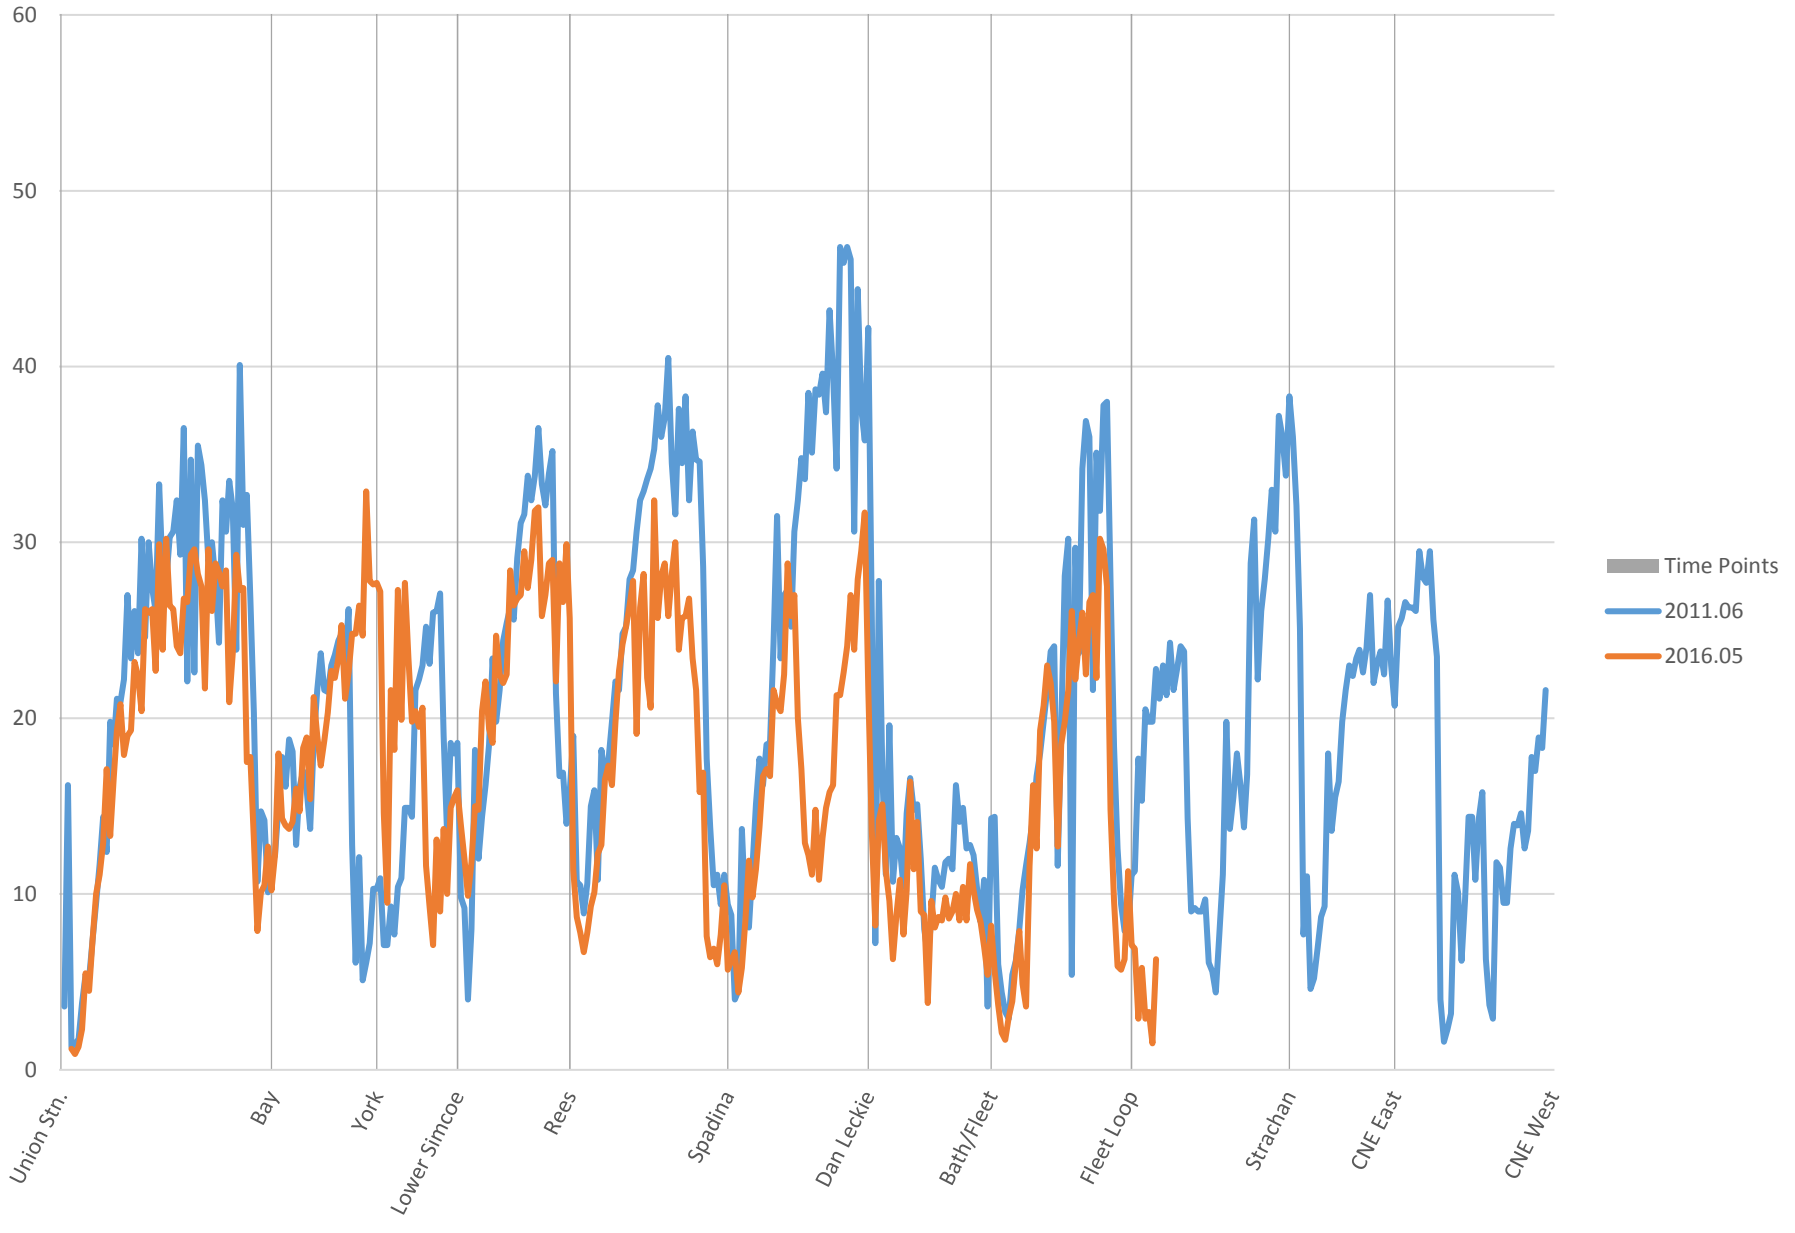

519 Queens Quay Eastbound Speeds 6:00 to 7:00

519 Queens Quay Eastbound Speeds 7:00 to 8:00

519 Queens Quay Eastbound Speeds 8:00 to 9:00

519 Queens Quay Eastbound Speeds 9:00 to 10:00

519 Queens Quay Eastbound Speeds 10:00 to 11:00

519 Queens Quay Eastbound Speeds 11:00 to 12:00

519 Queens Quay Eastbound Speeds 12:00 to 13:00

519 Queens Quay Eastbound Speeds 13:00 to 14:00

519 Queens Quay Eastbound Speeds 14:00 to 15:00

519 Queens Quay Eastbound Speeds 15:00 to 16:00

519 Queens Quay Eastbound Speeds 16:00 to 17:00

519 Queens Quay Eastbound Speeds 17:00 to 18:00

519 Queens Quay Eastbound Speeds 18:00 to 19:00

519 Queens Quay Eastbound Speeds 19:00 to 20:00

519 Queens Quay Eastbound Speeds 20:00 to 21:00

519 Queens Quay Eastbound Speeds 21:00 to 22:00

519 Queens Quay Eastbound Speeds 22:00 to 23:00

519 Queens Quay Eastbound Speeds 23:00 to 24:00

519 Queens Quay Eastbound Speeds 24:00 to 25:00