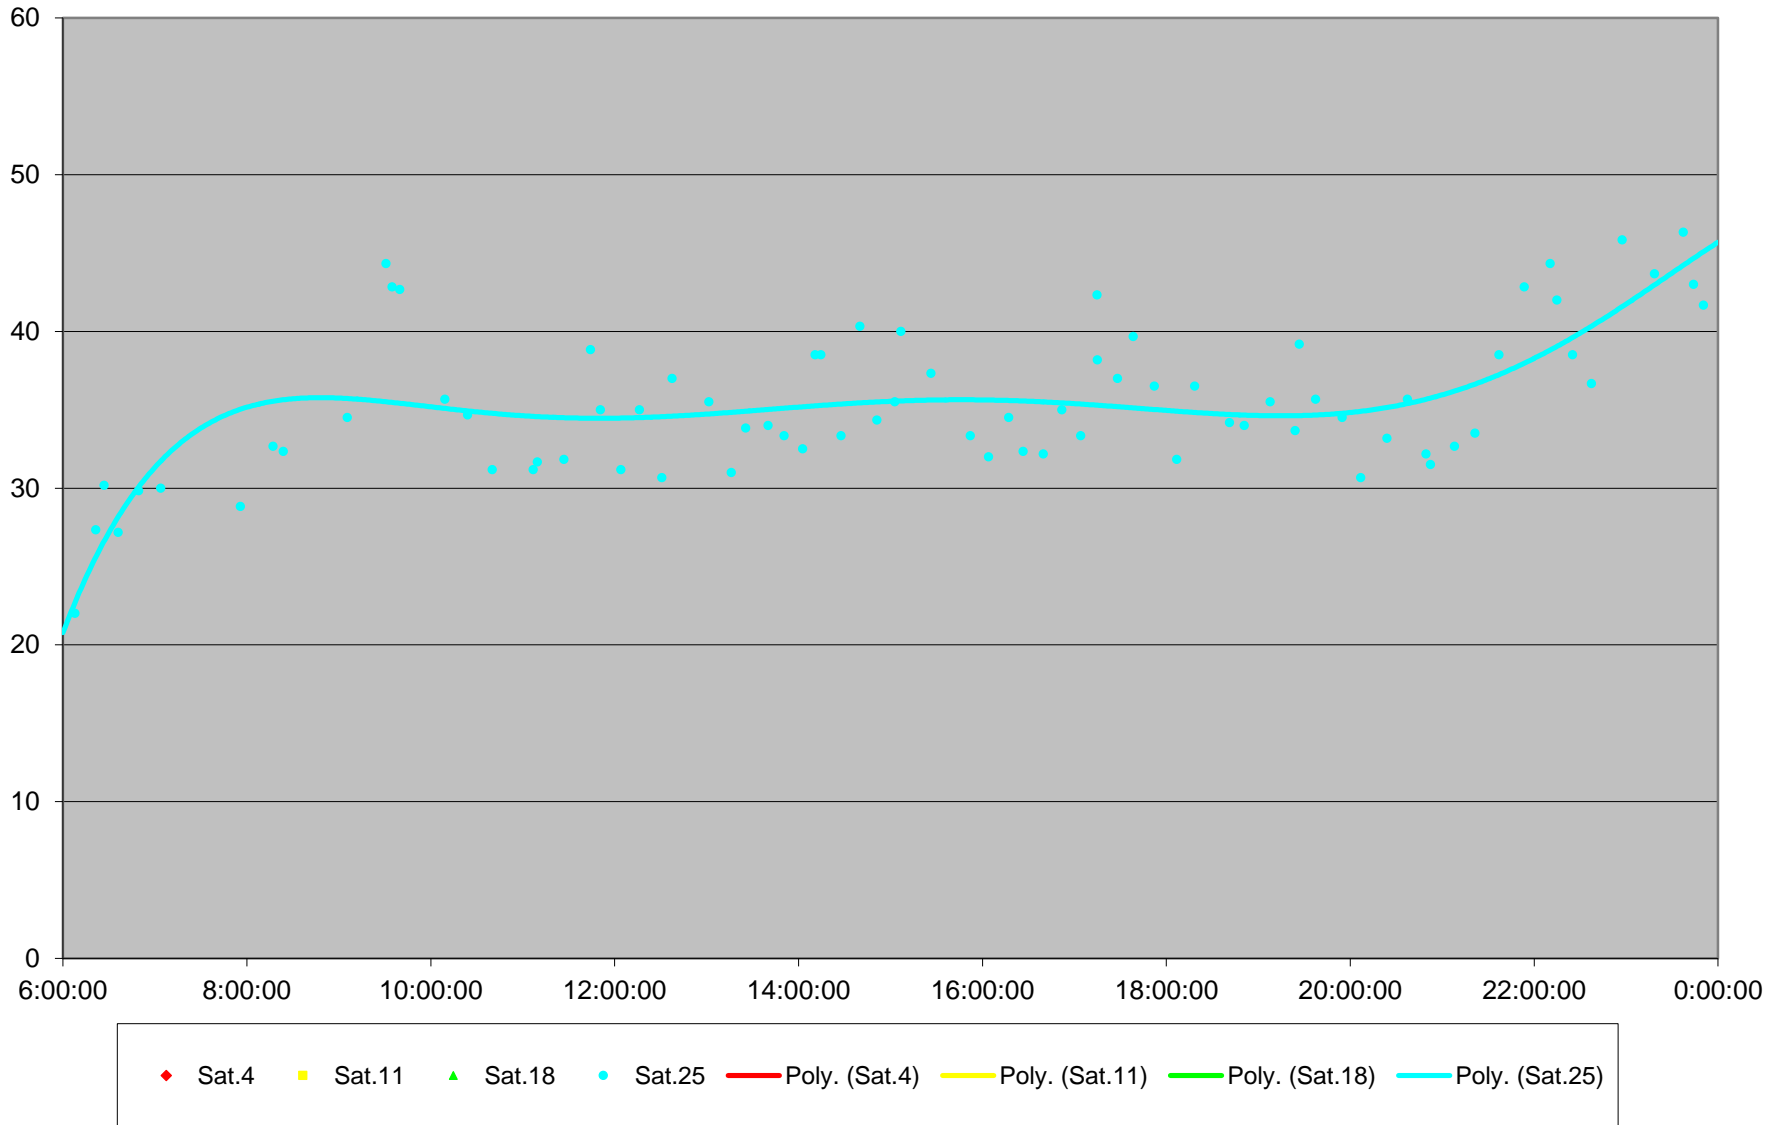

514 Cherry Link Times From Mill To Springhurst Westbound June 2016

514 Cherry Link Times From Mill To Springhurst Westbound June 2016

514 Cherry Link Times From Mill To Springhurst Westbound June 2016

514 Cherry Link Times From Mill To Springhurst Westbound June 2016

514 Cherry Link Times From Mill To Springhurst Westbound June 2016 Weekday Statistics

514 Cherry Link Times From Mill To Springhurst Westbound June 2016 Saturday Statistics

514 Cherry Link Times From Mill To Springhurst Westbound June 2016 Sunday Statistics