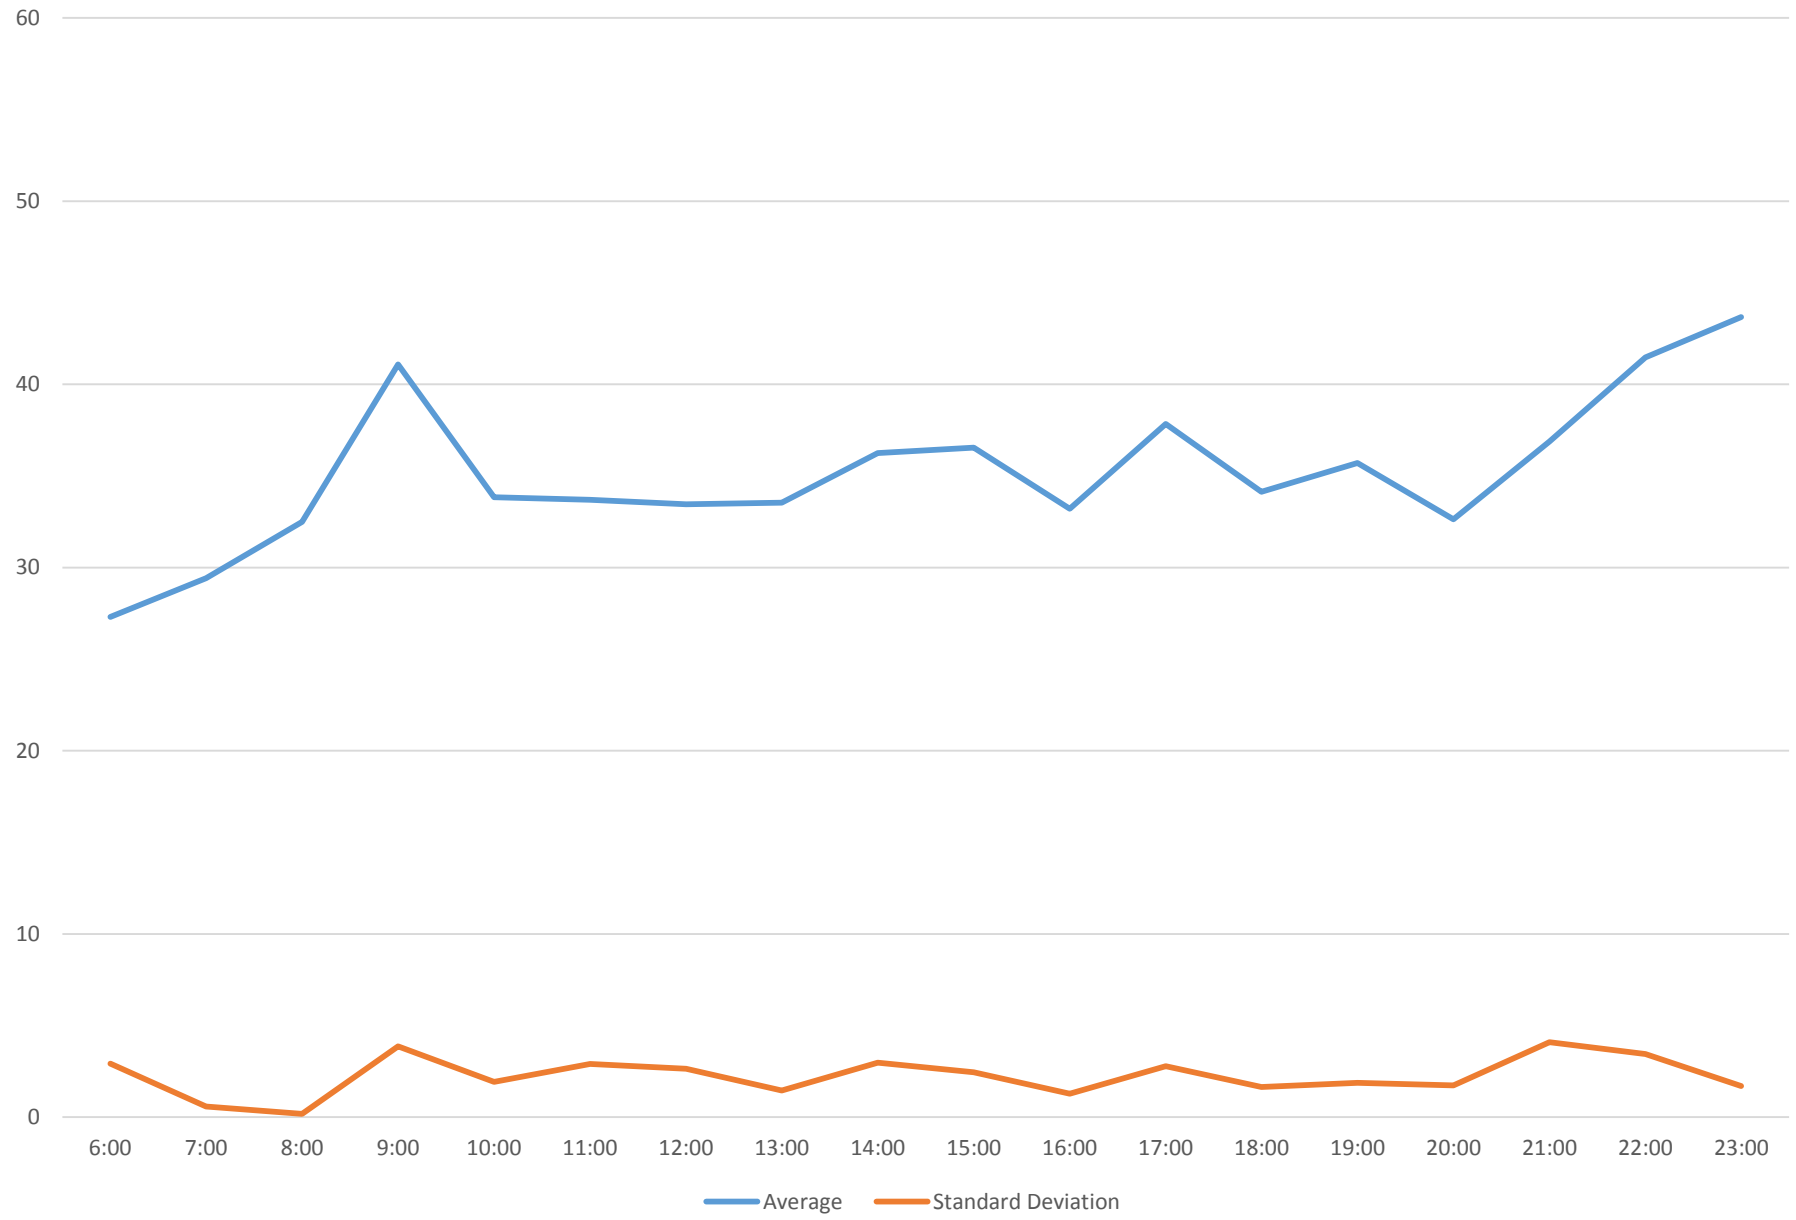

514 Cherry Link Times From Mill To Springhurst Westbound June 2016

514 Cherry Link Times From Mill To Springhurst Westbound June 2016

514 Cherry Link Times From Mill To Springhurst Westbound June 2016

514 Cherry Link Times From Mill To Springhurst Westbound June 2016

514 Cherry Link Times From Mill To Springhurst Westbound June 2016 Weekday Statistics

514 Cherry Link Times From Mill To Springhurst Westbound June 2016 Saturday Statistics

514 Cherry Link Times From Mill To Springhurst Westbound June 2016 Sunday Statistics