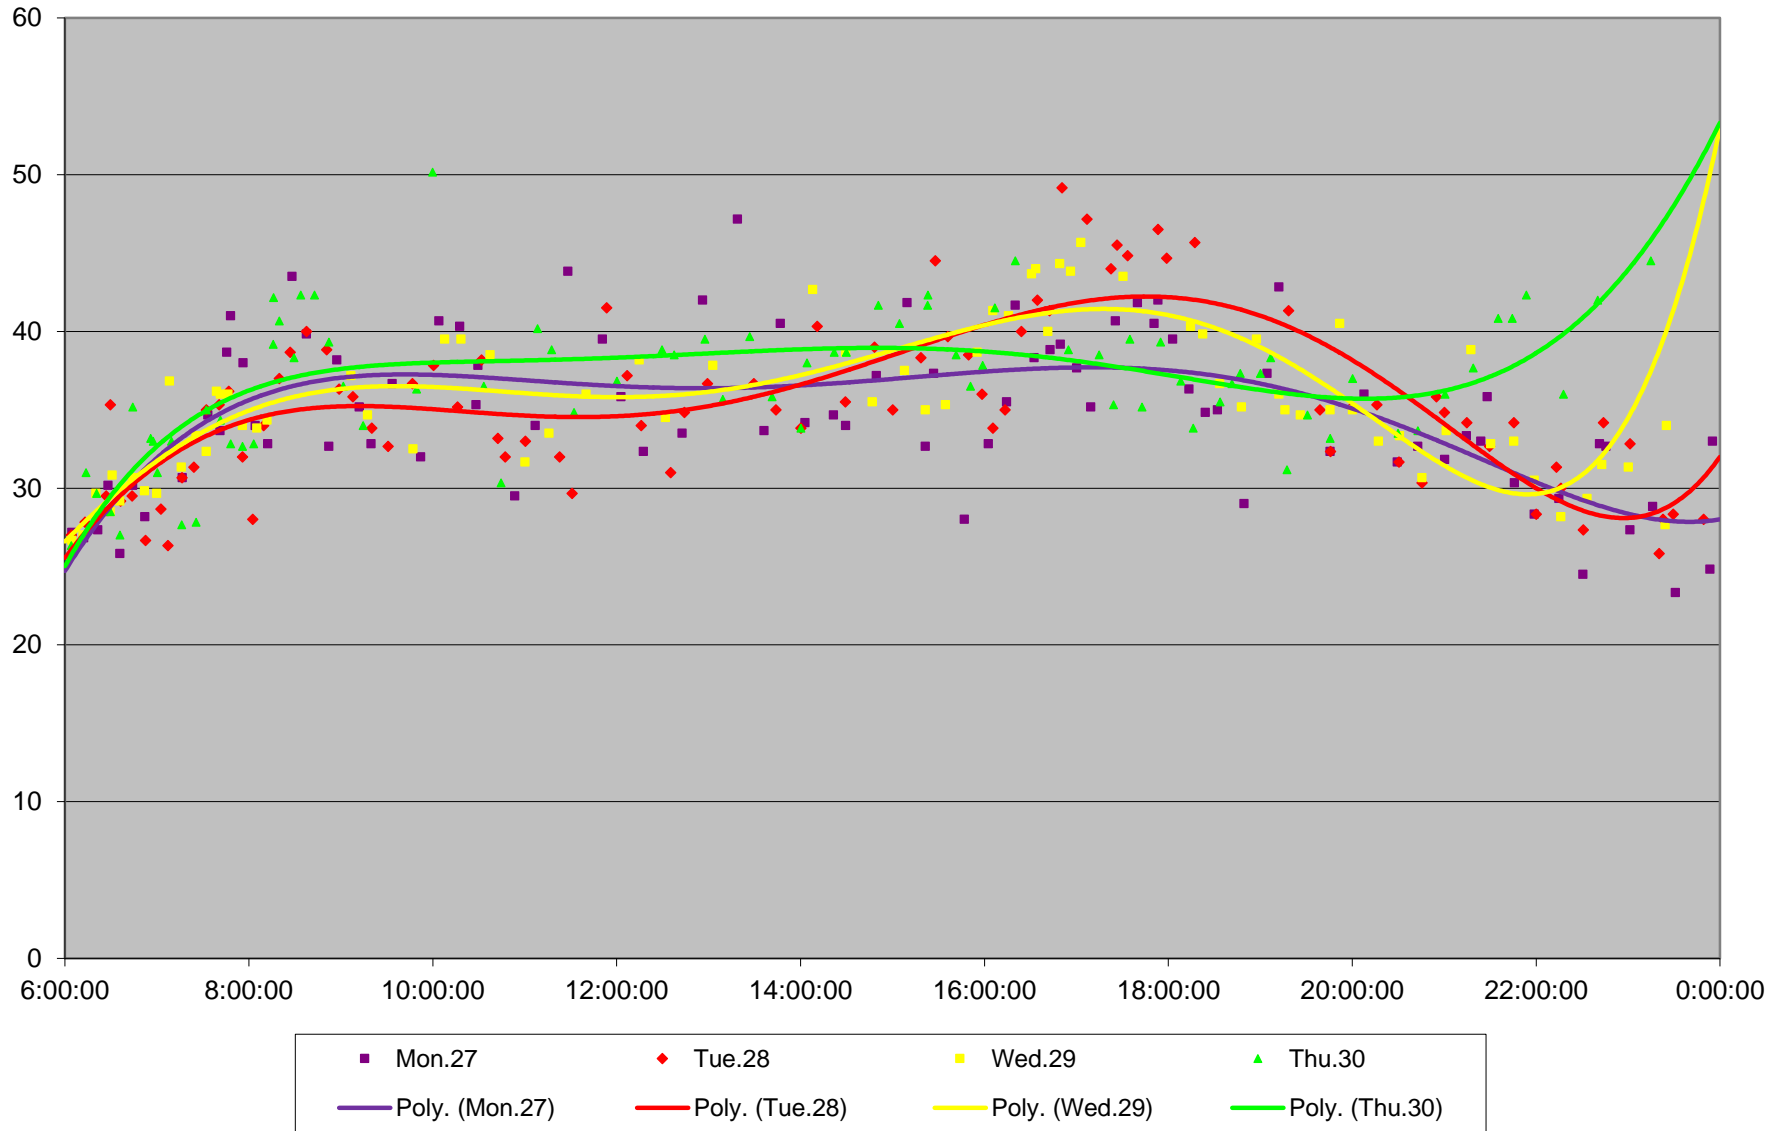

514 Cherry Link Times From Mill To Springhurst Westbound June 2016

514 Cherry Link Times From Mill To Springhurst Westbound June 2016

514 Cherry Link Times From Mill To Springhurst Westbound June 2016

514 Cherry Link Times From Mill To Springhurst Westbound June 2016

514 Cherry Link Times From Mill To Springhurst Westbound June 2016 Weekday Statistics

514 Cherry Link Times From Mill To Springhurst Westbound June 2016 Saturday Statistics

514 Cherry Link Times From Mill To Springhurst Westbound June 2016 Sunday Statistics