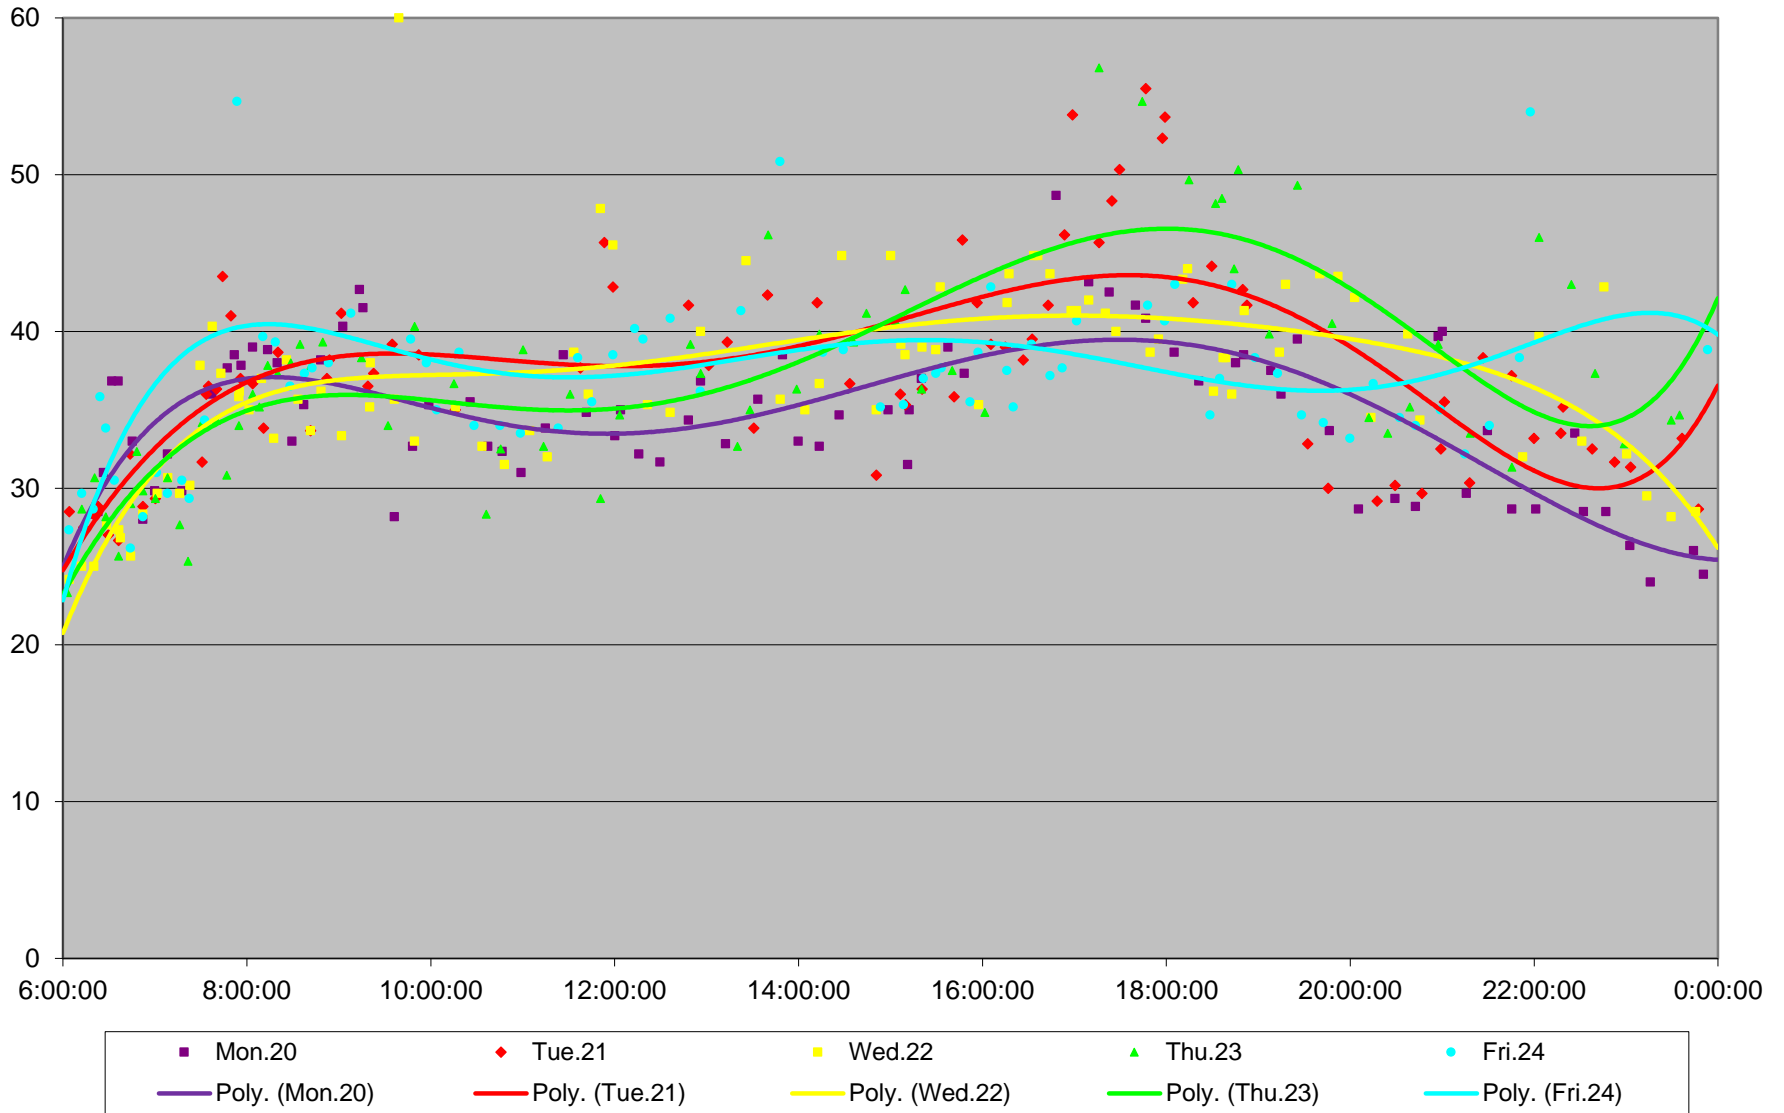

514 Cherry Link Times From Mill To Springhurst Westbound June 2016

514 Cherry Link Times From Mill To Springhurst Westbound June 2016

514 Cherry Link Times From Mill To Springhurst Westbound June 2016

514 Cherry Link Times From Mill To Springhurst Westbound June 2016

514 Cherry Link Times From Mill To Springhurst Westbound June 2016 Weekday Statistics

514 Cherry Link Times From Mill To Springhurst Westbound June 2016 Saturday Statistics

514 Cherry Link Times From Mill To Springhurst Westbound June 2016 Sunday Statistics