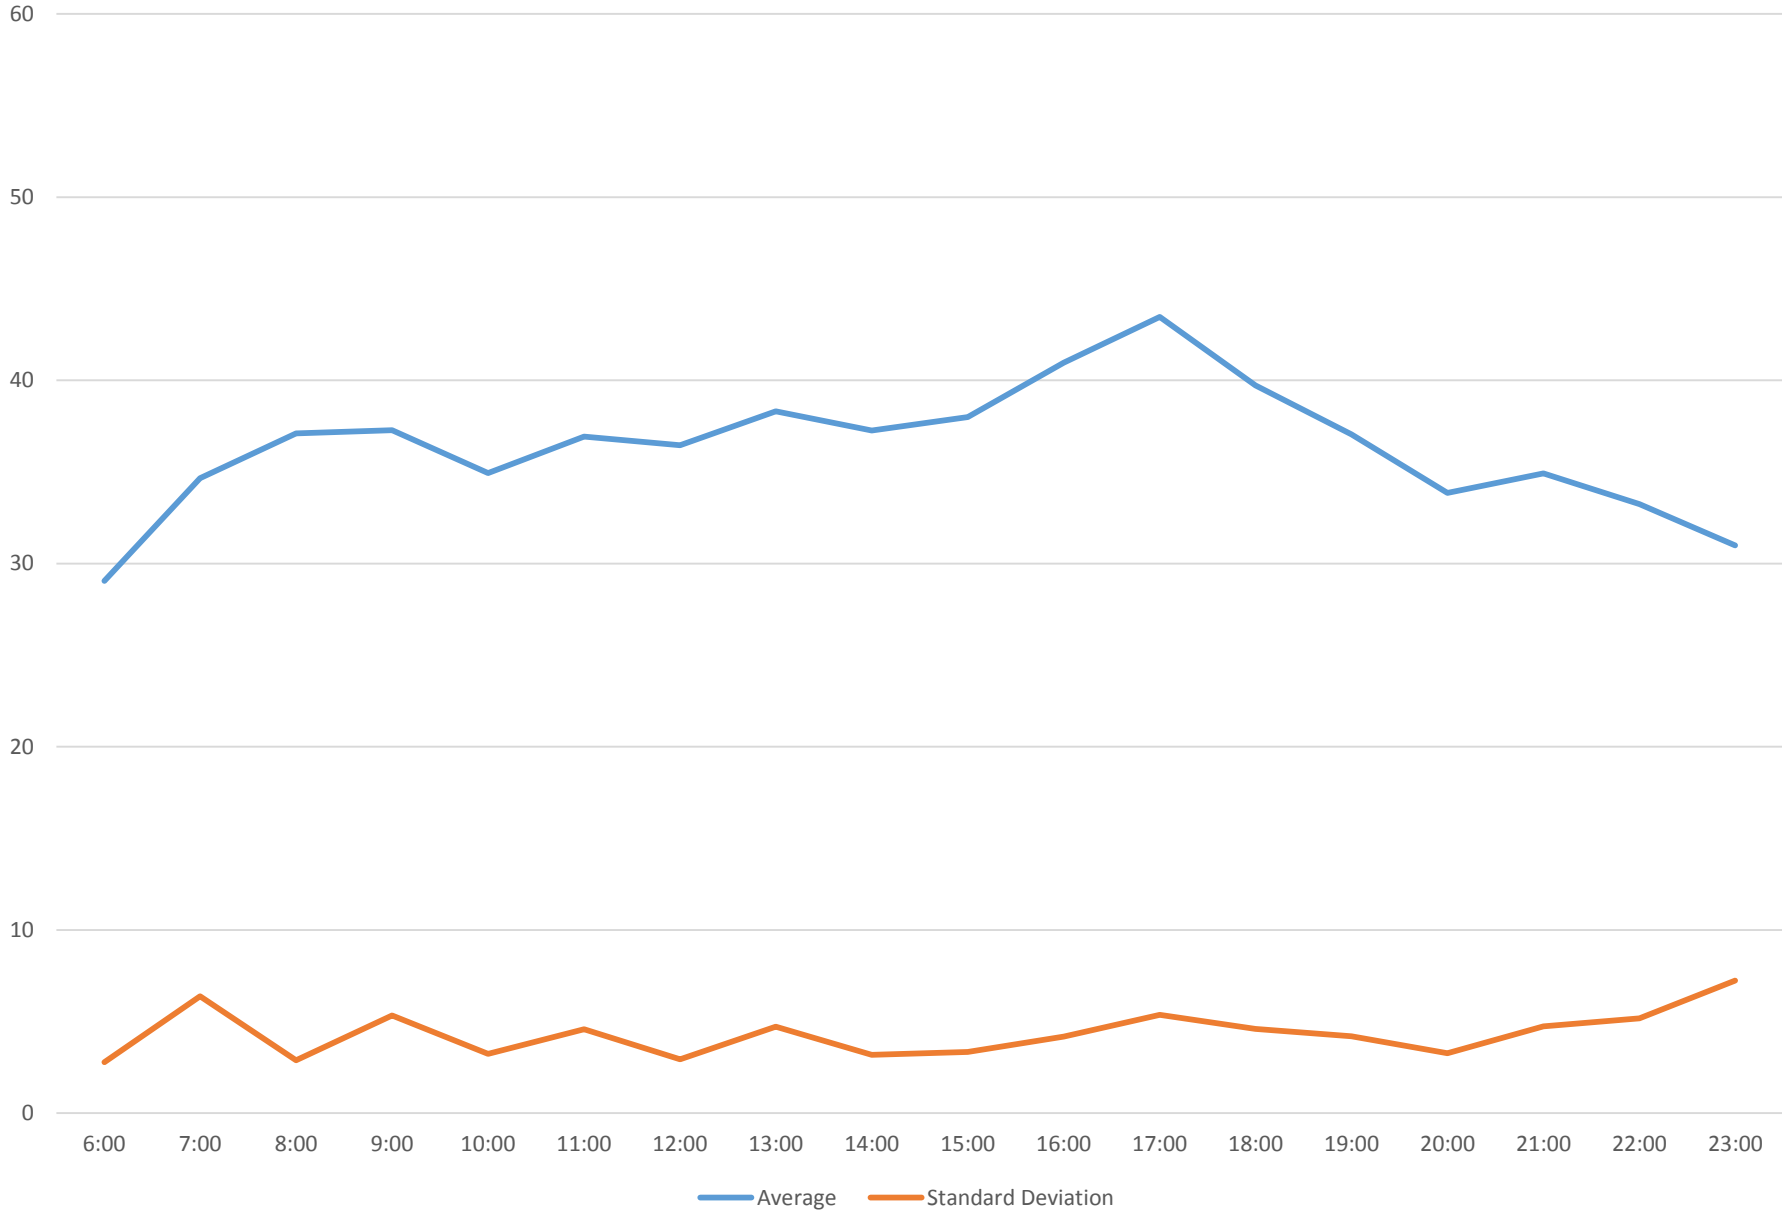

514 Cherry Link Times From Mill To Springhurst Westbound June 2016

514 Cherry Link Times From Mill To Springhurst Westbound June 2016

514 Cherry Link Times From Mill To Springhurst Westbound June 2016

514 Cherry Link Times From Mill To Springhurst Westbound June 2016

514 Cherry Link Times From Mill To Springhurst Westbound June 2016 Weekday Statistics

514 Cherry Link Times From Mill To Springhurst Westbound June 2016 Saturday Statistics

514 Cherry Link Times From Mill To Springhurst Westbound June 2016 Sunday Statistics