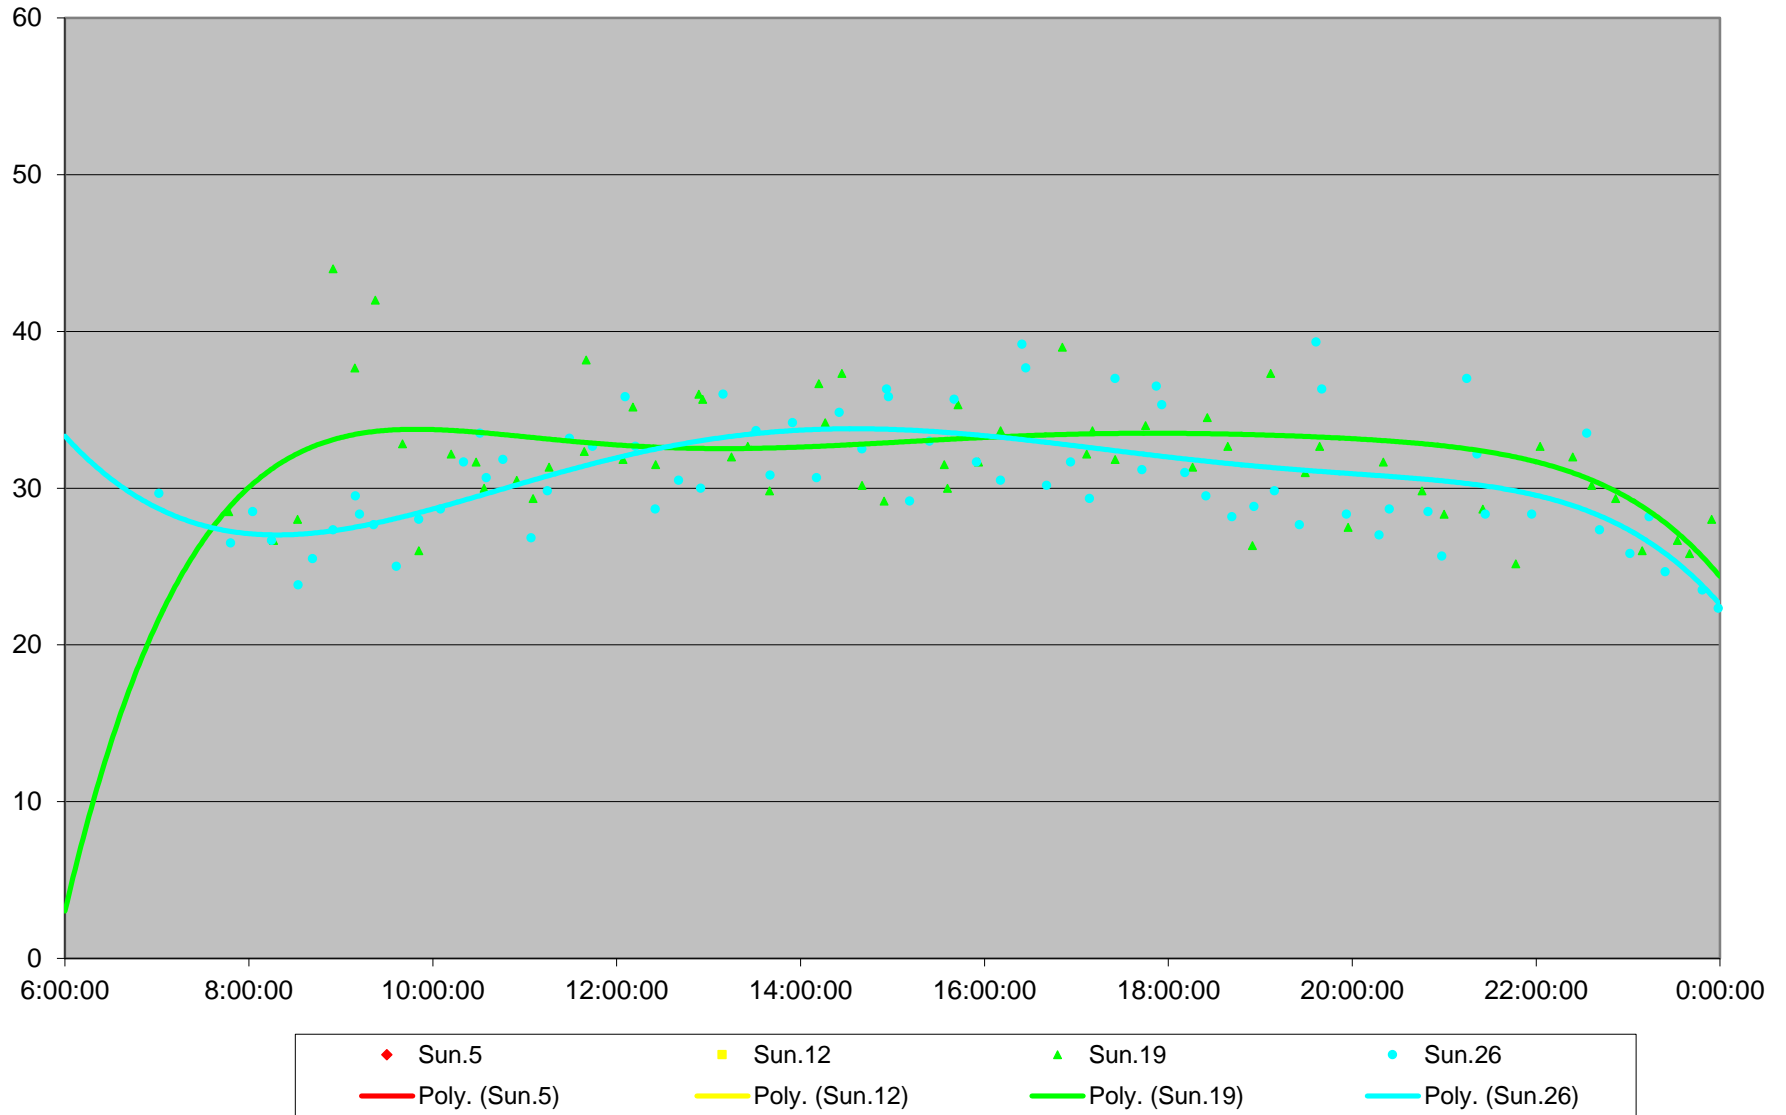

514 Cherry Link Times From Mill To Springhurst Westbound June 2016

514 Cherry Link Times From Mill To Springhurst Westbound June 2016

514 Cherry Link Times From Mill To Springhurst Westbound June 2016

514 Cherry Link Times From Mill To Springhurst Westbound June 2016

514 Cherry Link Times From Mill To Springhurst Westbound June 2016 Weekday Statistics

514 Cherry Link Times From Mill To Springhurst Westbound June 2016 Saturday Statistics

514 Cherry Link Times From Mill To Springhurst Westbound June 2016 Sunday Statistics