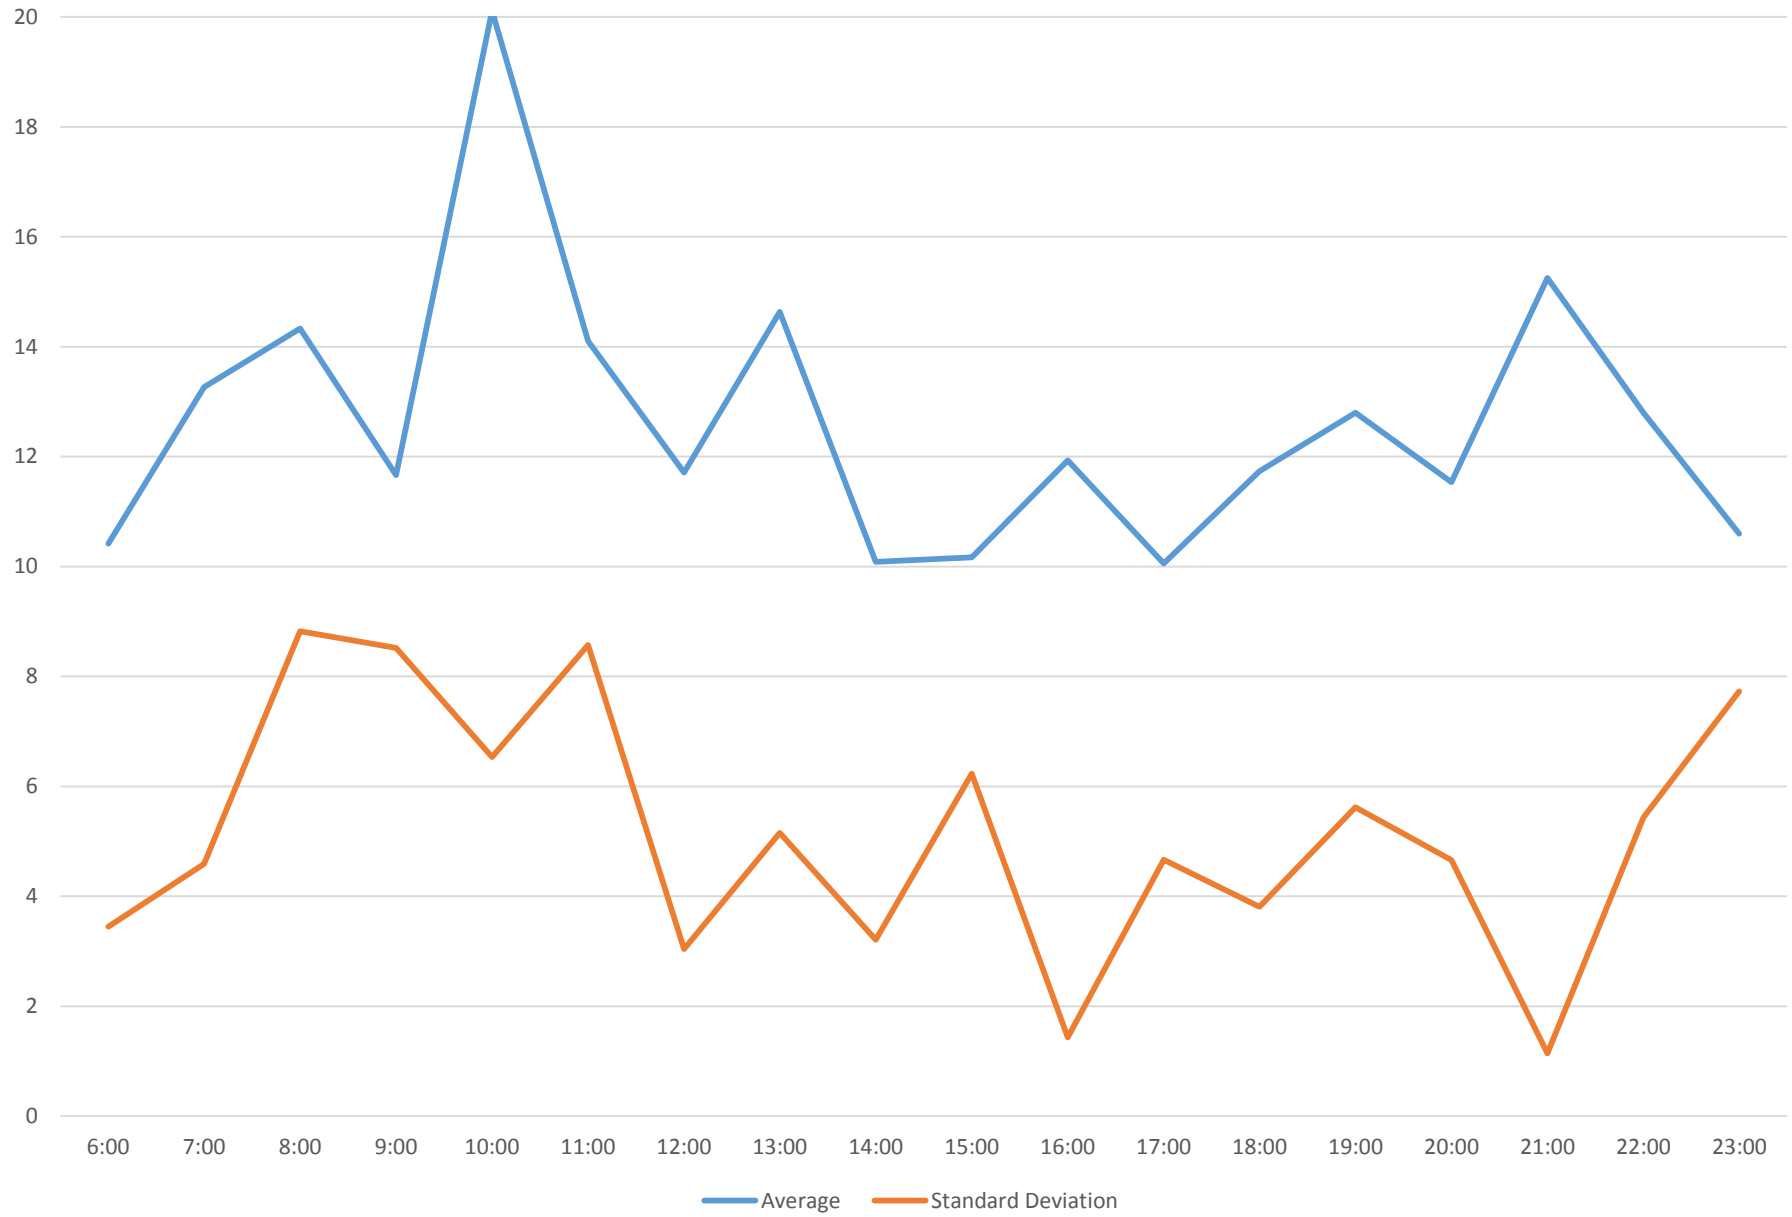

514 Cherry Headways at Mill Northbound June 2016

514 Cherry Headways at Mill Northbound June 2016

514 Cherry Headways at Mill Northbound June 2016

514 Cherry Headways at Mill Northbound June 2016

514 Cherry Headways at Mill Northbound June 2016 Weekday Statistics

514 Cherry Headways at Mill Northbound June 2016 Saturday Statistics

514 Cherry Headways at Mill Northbound June 2016 Sunday Statistics