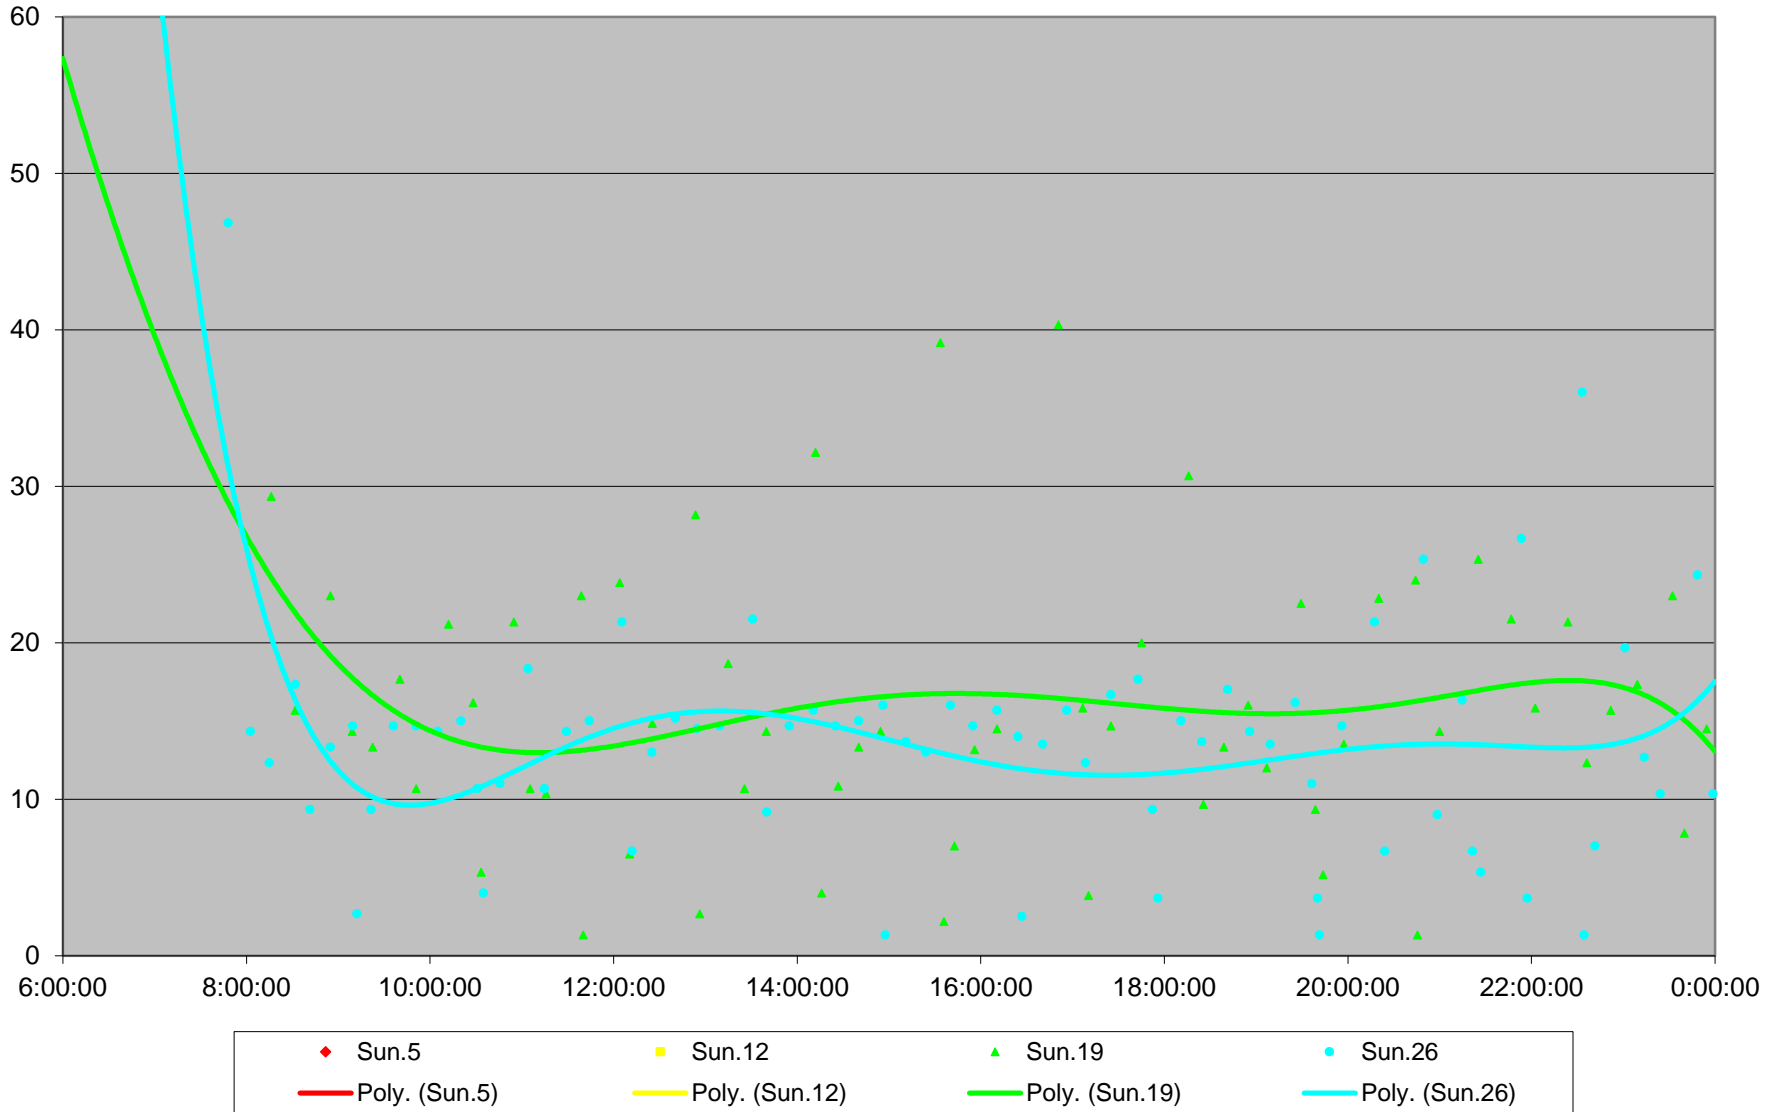

514 Cherry Headways at Mill Northbound June 2016

514 Cherry Headways at Mill Northbound June 2016

514 Cherry Headways at Mill Northbound June 2016

514 Cherry Headways at Mill Northbound June 2016

514 Cherry Headways at Mill Northbound June 2016 Weekday Statistics

514 Cherry Headways at Mill Northbound June 2016 Saturday Statistics

514 Cherry Headways at Mill Northbound June 2016 Sunday Statistics