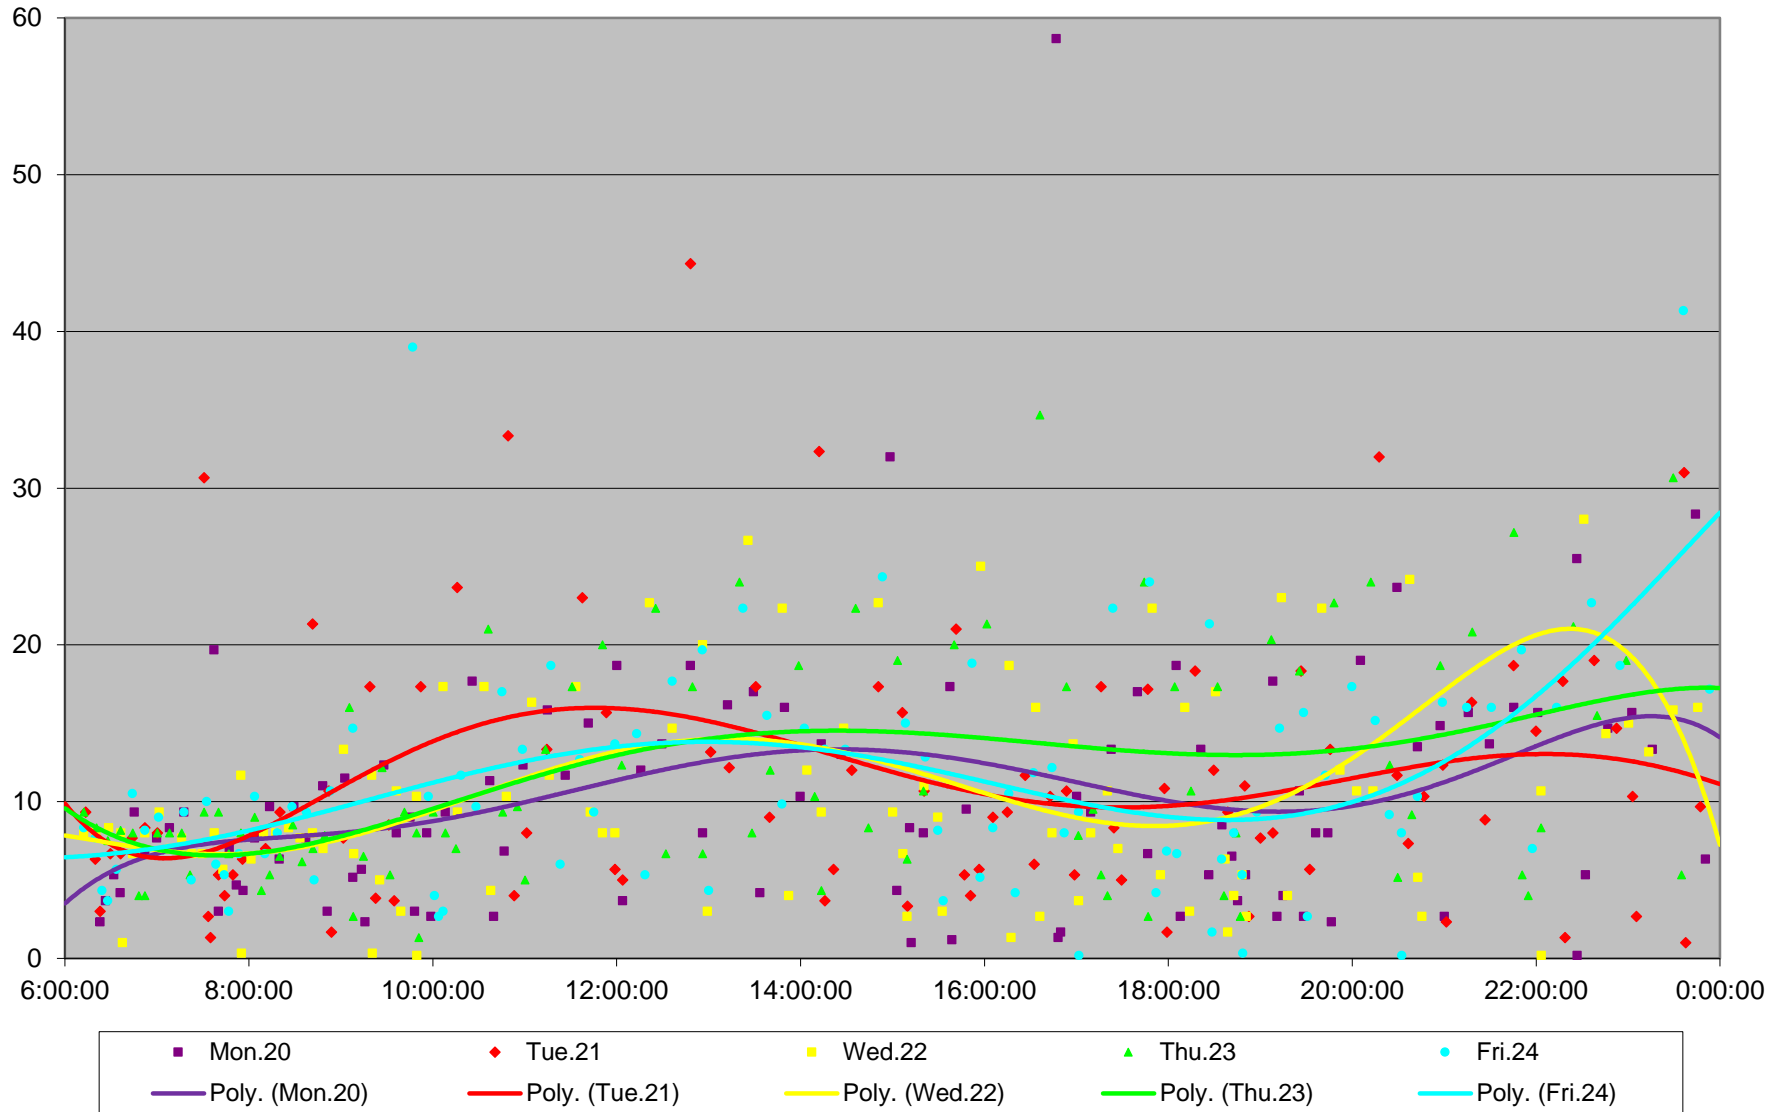

514 Cherry Headways at Mill Northbound June 2016

514 Cherry Headways at Mill Northbound June 2016

514 Cherry Headways at Mill Northbound June 2016

514 Cherry Headways at Mill Northbound June 2016

514 Cherry Headways at Mill Northbound June 2016 Weekday Statistics

514 Cherry Headways at Mill Northbound June 2016 Saturday Statistics

514 Cherry Headways at Mill Northbound June 2016 Sunday Statistics