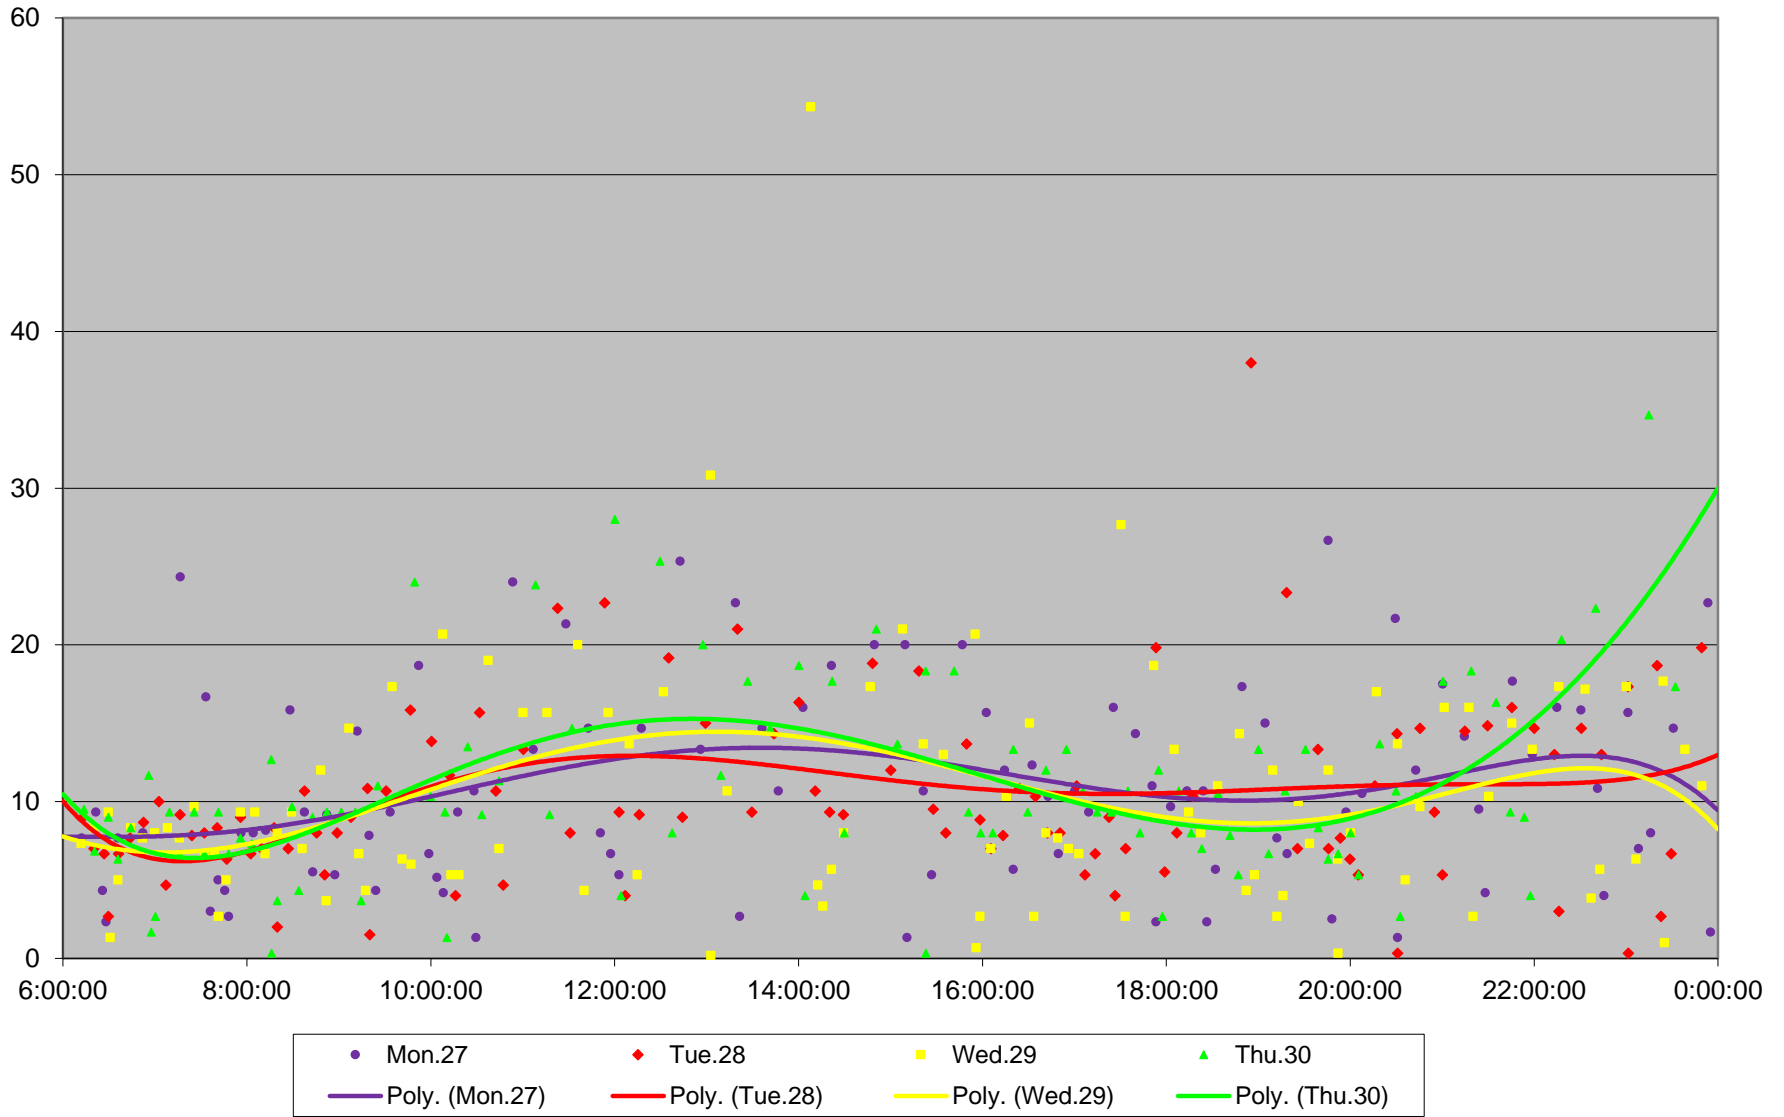

514 Cherry Headways at Mill Northbound June 2016

514 Cherry Headways at Mill Northbound June 2016

514 Cherry Headways at Mill Northbound June 2016

514 Cherry Headways at Mill Northbound June 2016

514 Cherry Headways at Mill Northbound June 2016 Weekday Statistics

514 Cherry Headways at Mill Northbound June 2016 Saturday Statistics

514 Cherry Headways at Mill Northbound June 2016 Sunday Statistics