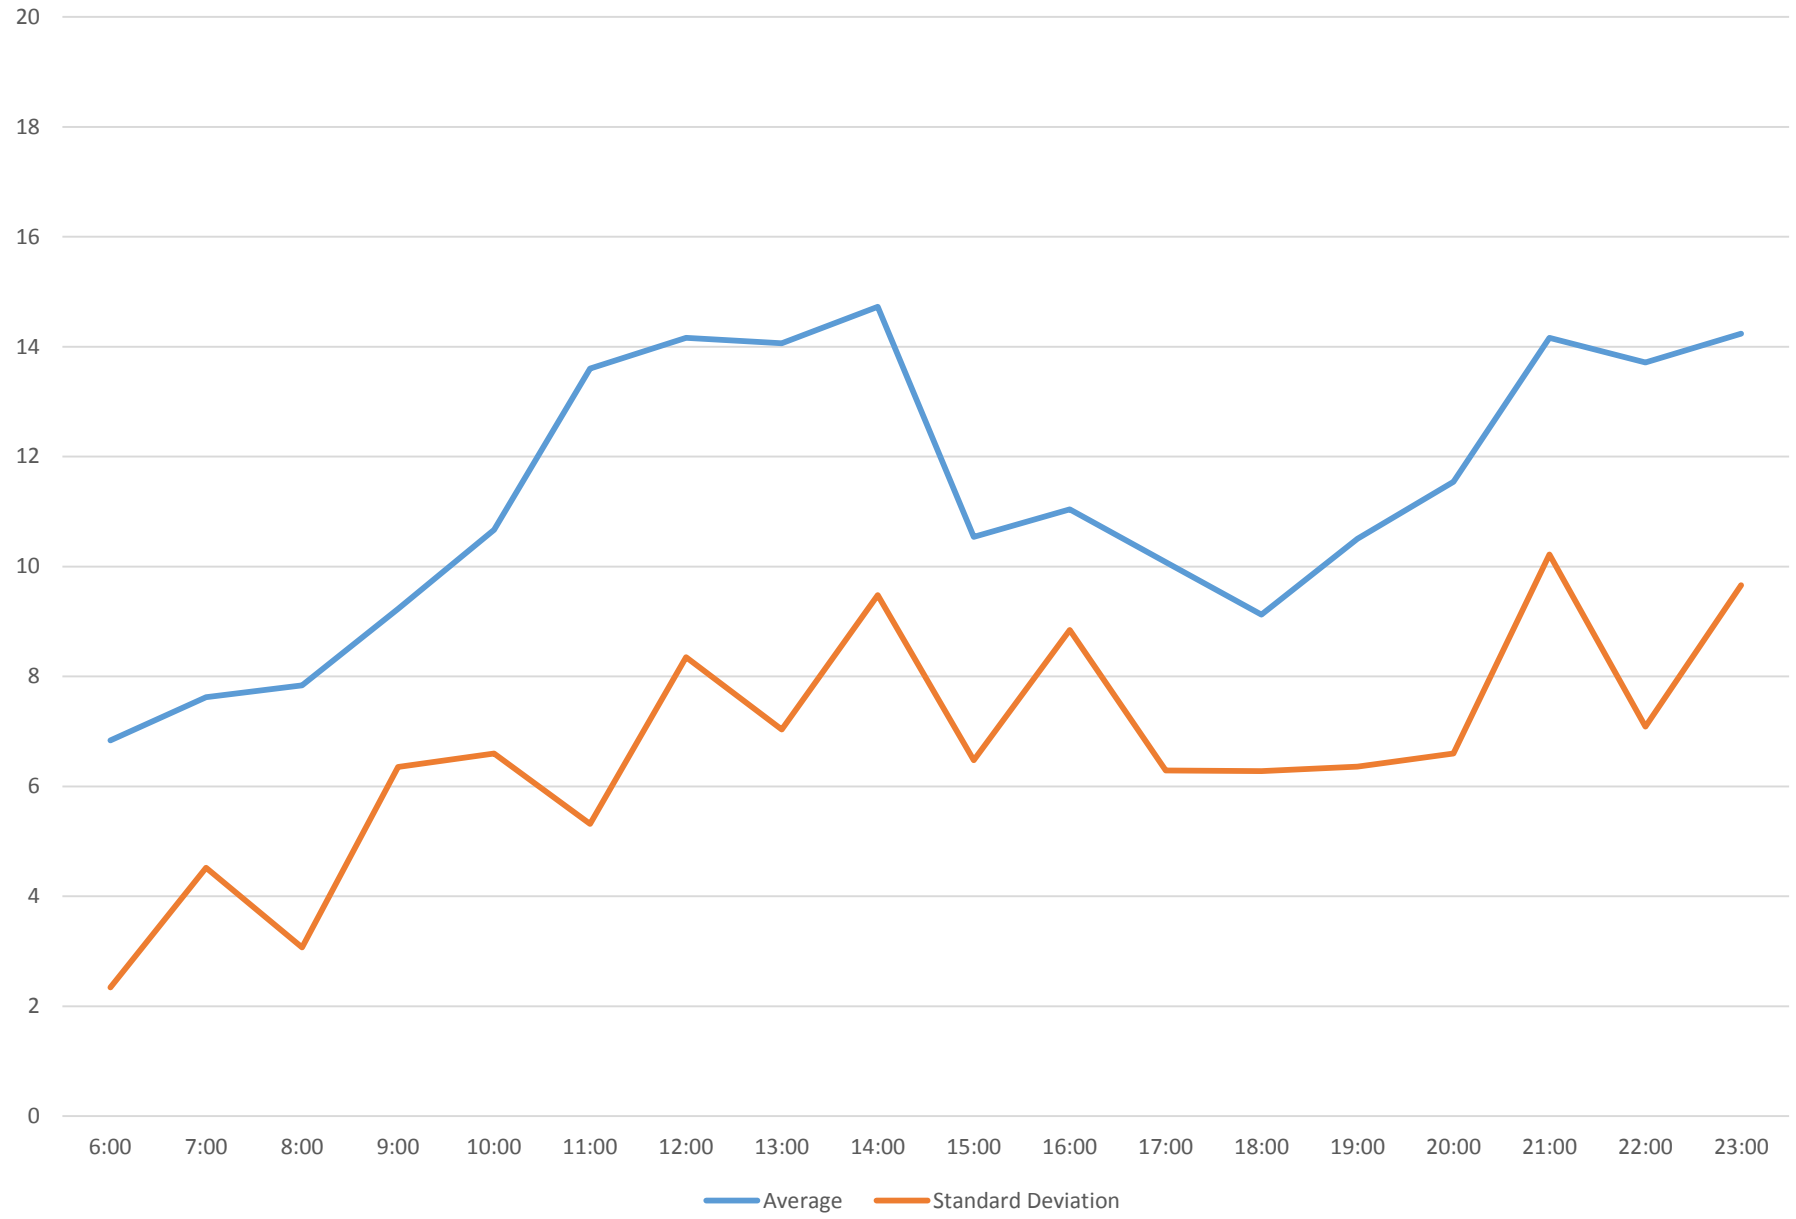

514 Cherry Headways at Mill Northbound June 2016

514 Cherry Headways at Mill Northbound June 2016

514 Cherry Headways at Mill Northbound June 2016

514 Cherry Headways at Mill Northbound June 2016

514 Cherry Headways at Mill Northbound June 2016 Weekday Statistics

514 Cherry Headways at Mill Northbound June 2016 Saturday Statistics

514 Cherry Headways at Mill Northbound June 2016 Sunday Statistics