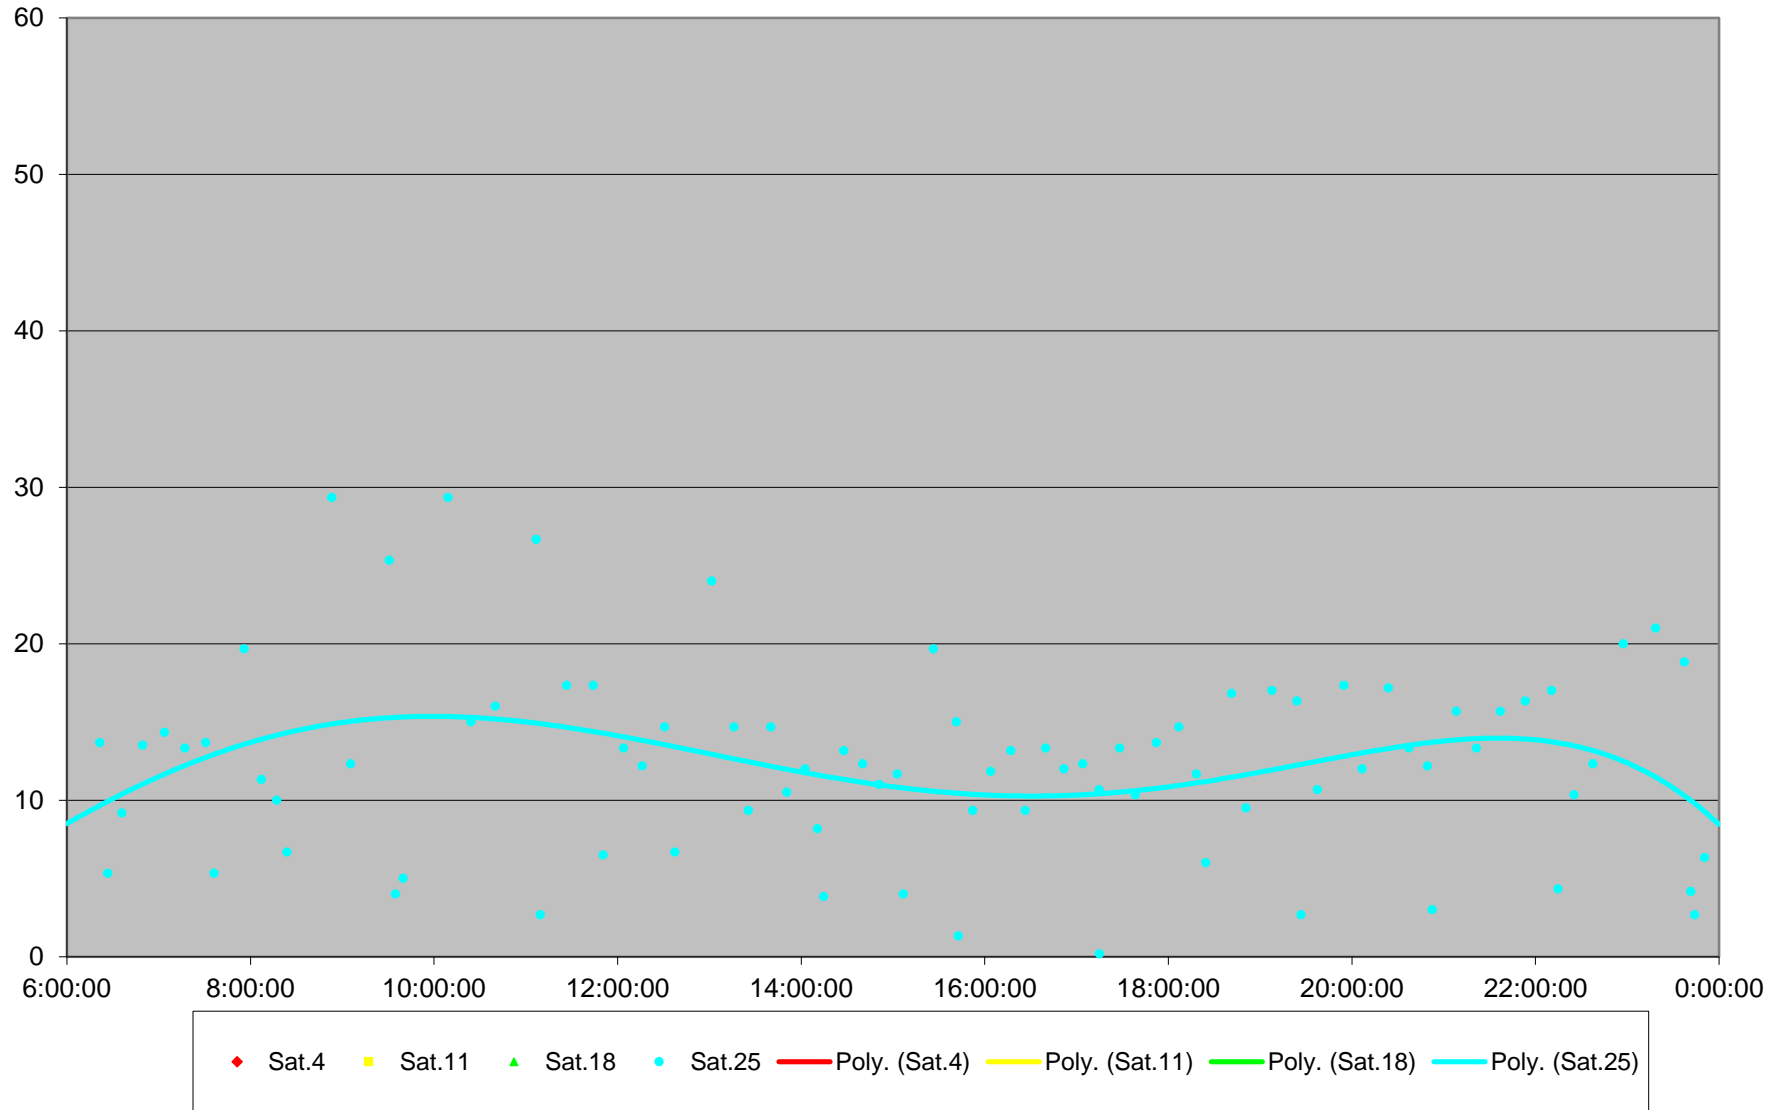

514 Cherry Headways at Mill Northbound June 2016

514 Cherry Headways at Mill Northbound June 2016

514 Cherry Headways at Mill Northbound June 2016

514 Cherry Headways at Mill Northbound June 2016

514 Cherry Headways at Mill Northbound June 2016 Weekday Statistics

514 Cherry Headways at Mill Northbound June 2016 Saturday Statistics

514 Cherry Headways at Mill Northbound June 2016 Sunday Statistics