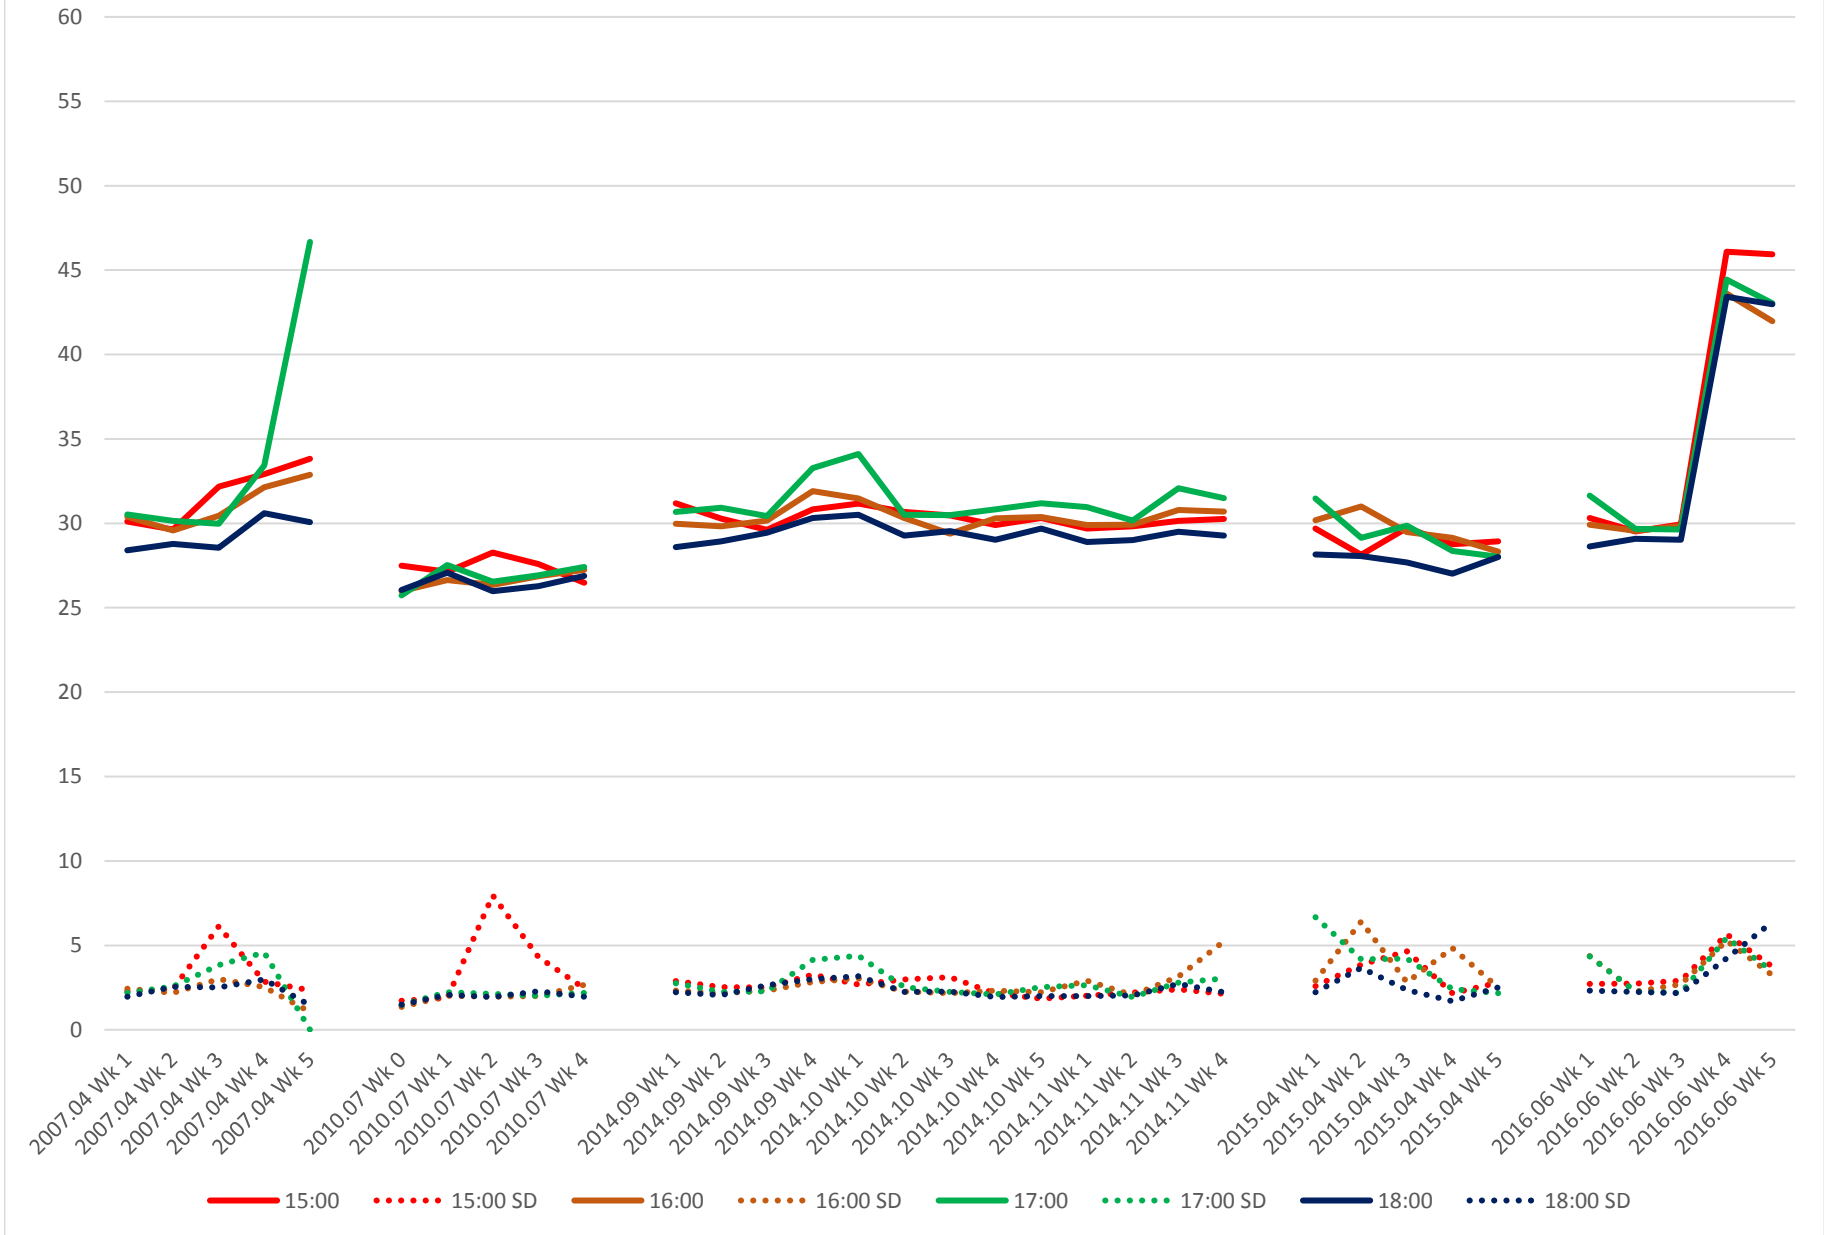

512 St. Clair Link Times From Yonge St. To Keele St. Westbound Morning

512 St. Clair Link Times From Yonge St. To Keele St. Westbound Midday

512 St. Clair Link Times From Yonge St. To Keele St. Westbound Afternoon

512 St. Clair Link Times From Yonge St. To Keele St. Westbound Evening

— 19:00
 ⋯ 19:00 SD
 — 20:00
 ⋯ 20:00 SD
 — 21:00
 ⋯ 21:00 SD
 — 22:00
 ⋯ 22:00 SD
 — 23:00
 ⋯ 23:00 SD