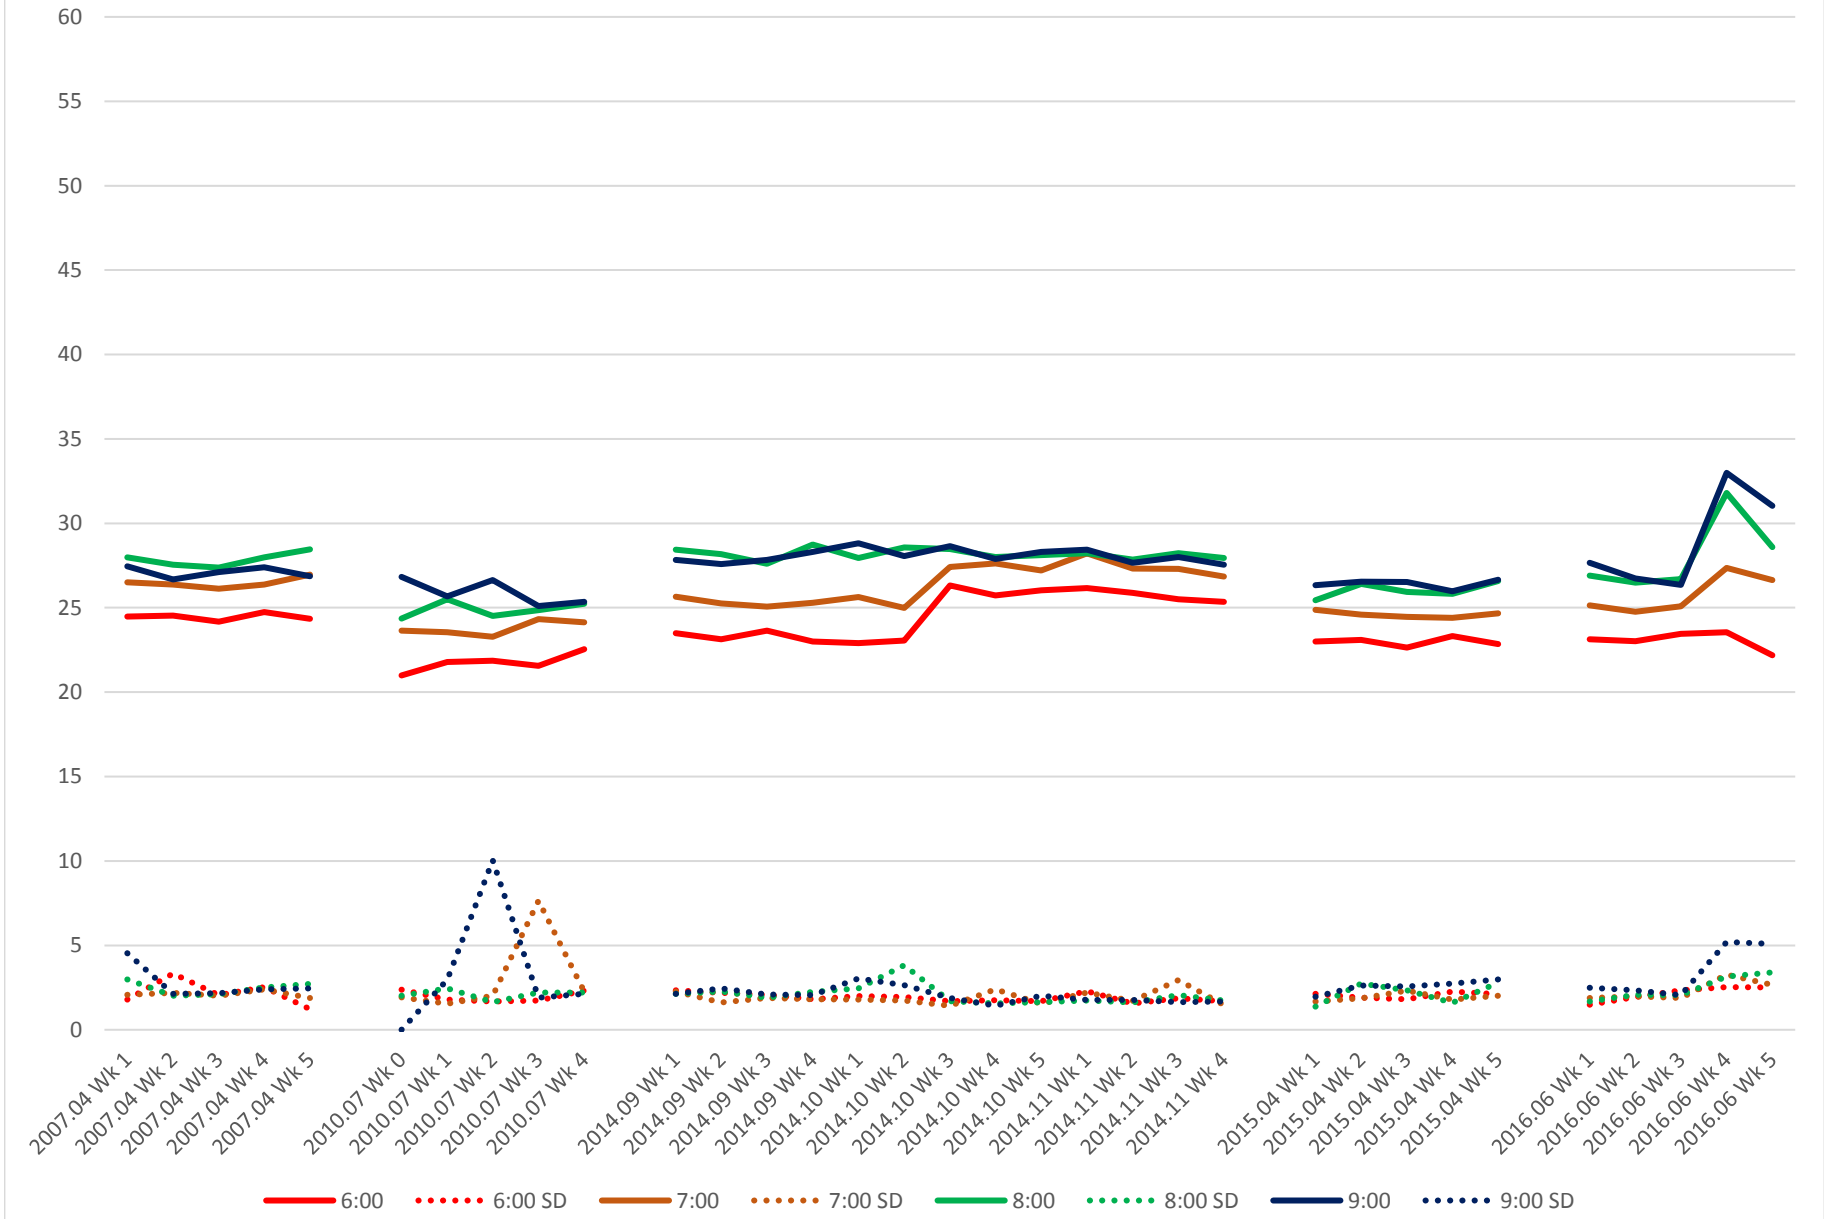

512 St. Clair Link Times From Yonge St. To Keele St. Westbound Morning

512 St. Clair Link Times From Yonge St. To Keele St. Westbound Midday

512 St. Clair Link Times From Yonge St. To Keele St. Westbound Afternoon

512 St. Clair Link Times From Yonge St. To Keele St. Westbound Evening

— 19:00
 ⋯ 19:00 SD
 — 20:00
 ⋯ 20:00 SD
 — 21:00
 ⋯ 21:00 SD
 — 22:00
 ⋯ 22:00 SD
 — 23:00
 ⋯ 23:00 SD