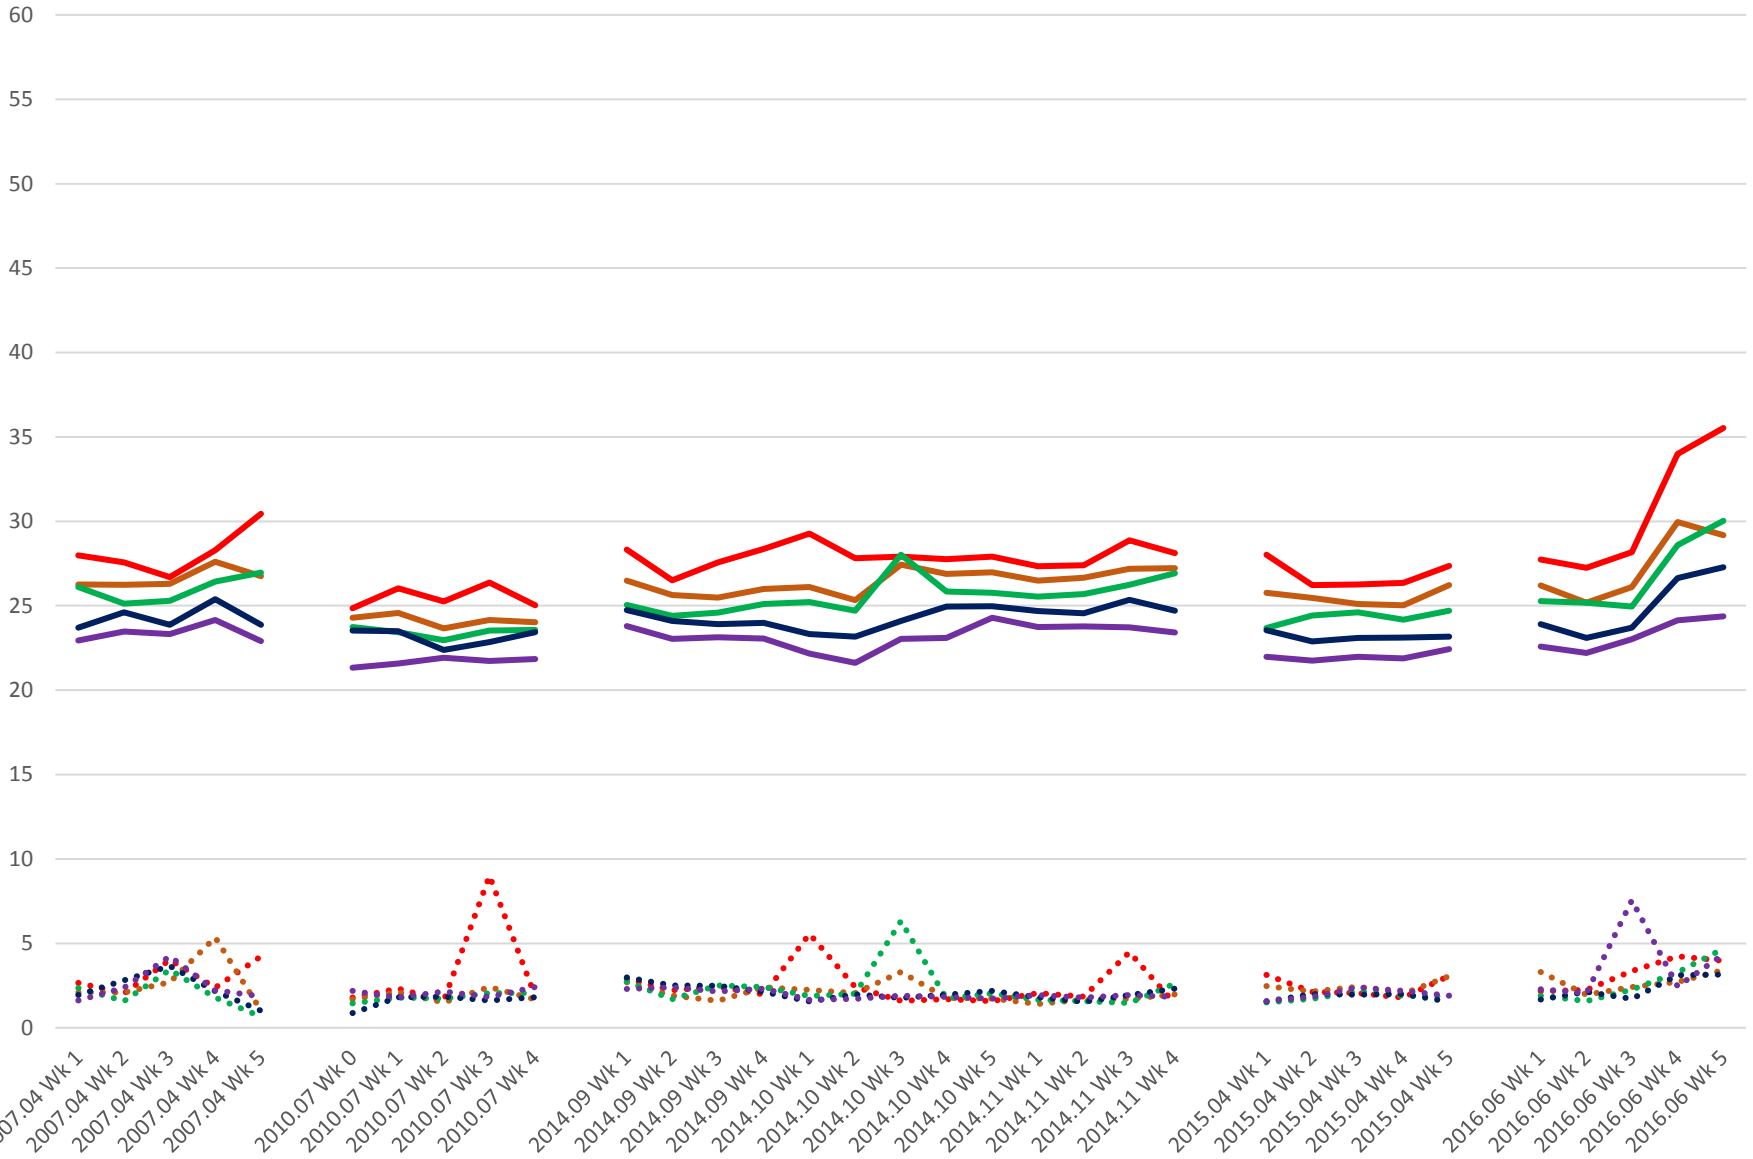

512 St. Clair Link Times From Yonge St. To Keele St. Westbound Morning

512 St. Clair Link Times From Yonge St. To Keele St. Westbound Midday

512 St. Clair Link Times From Yonge St. To Keele St. Westbound Afternoon

512 St. Clair Link Times From Yonge St. To Keele St. Westbound Evening

— 19:00
 ⋯ 19:00 SD
 — 20:00
 ⋯ 20:00 SD
 — 21:00
 ⋯ 21:00 SD
 — 22:00
 ⋯ 22:00 SD
 — 23:00
 ⋯ 23:00 SD