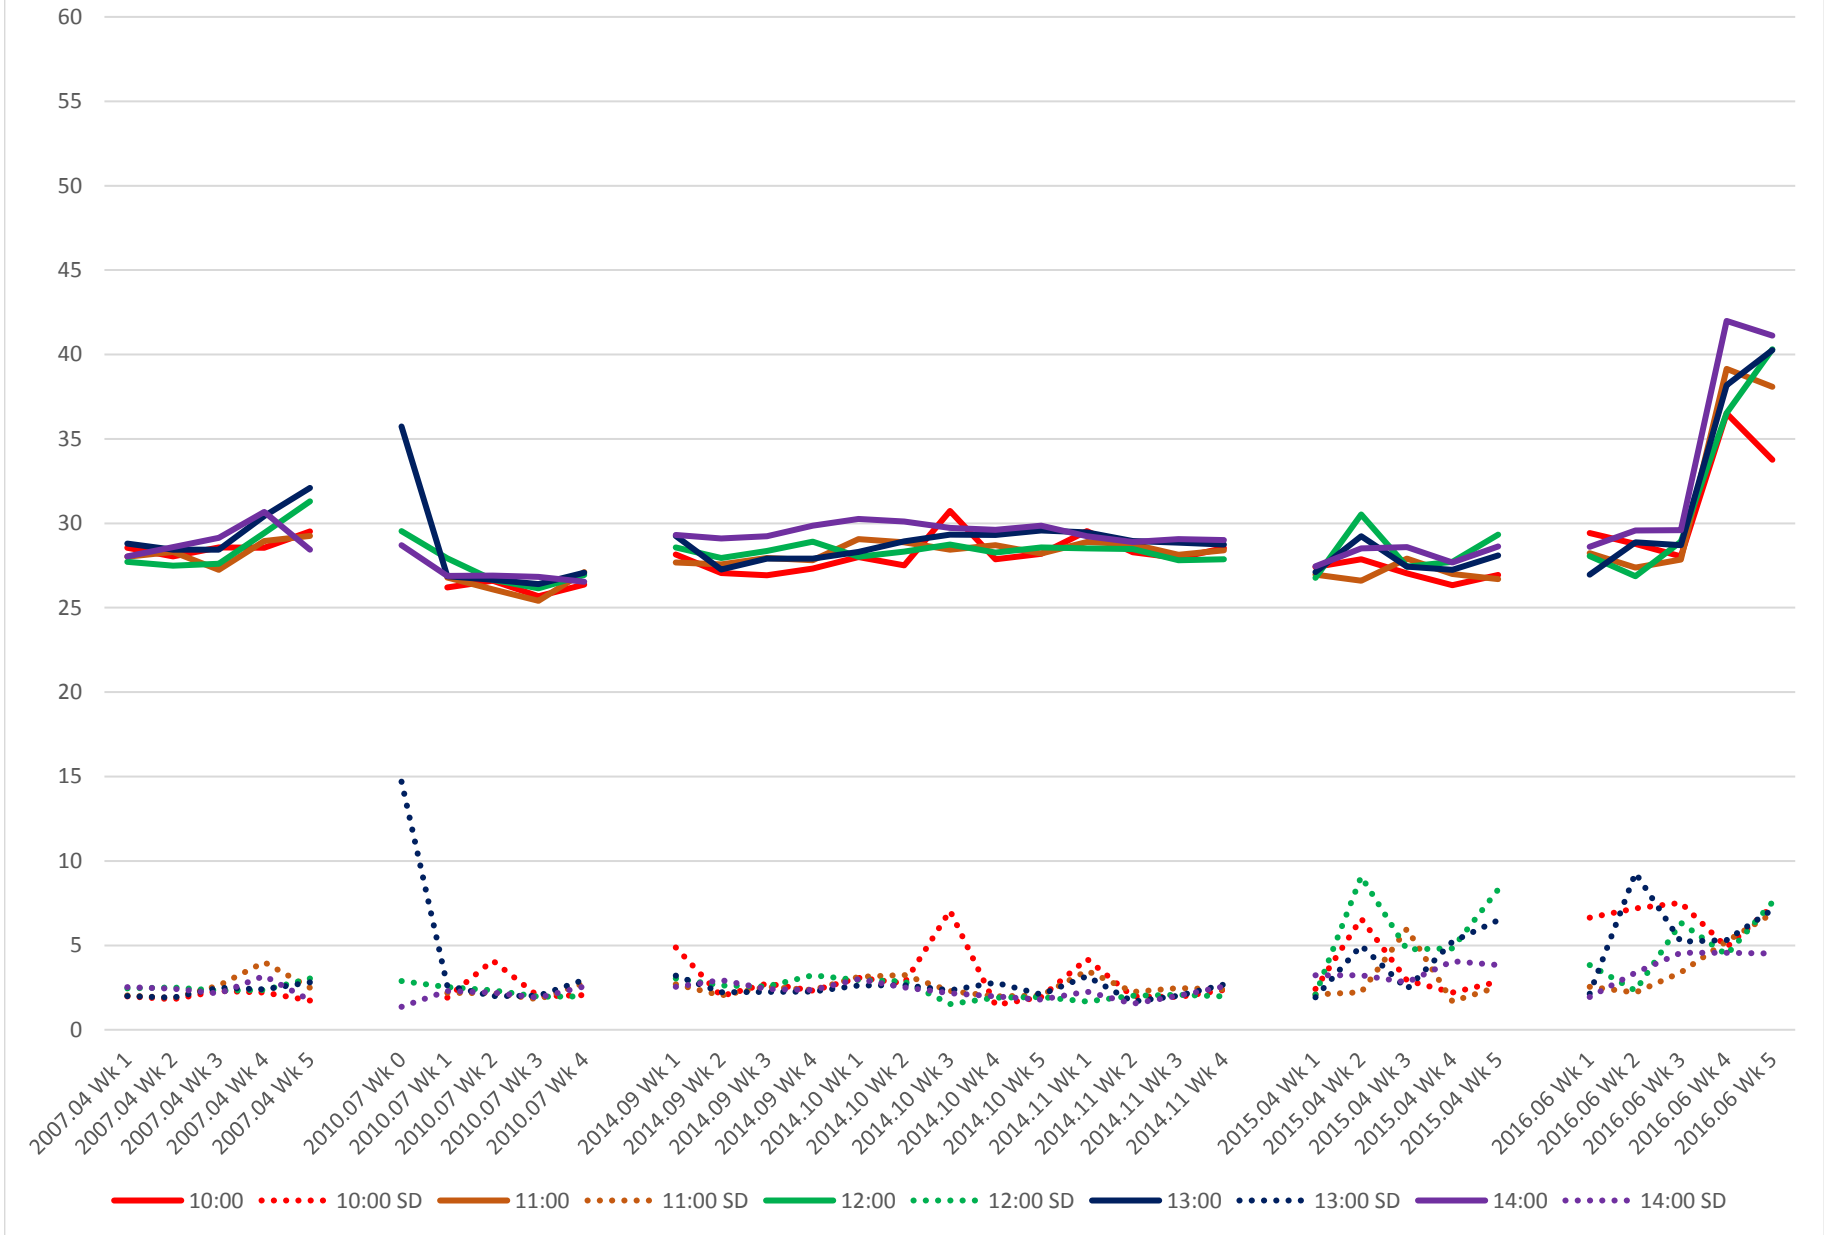

512 St. Clair Link Times From Yonge St. To Keele St. Westbound Morning

512 St. Clair Link Times From Yonge St. To Keele St. Westbound Midday

512 St. Clair Link Times From Yonge St. To Keele St. Westbound Afternoon

512 St. Clair Link Times From Yonge St. To Keele St. Westbound Evening

— 19:00
 ⋯ 19:00 SD
 — 20:00
 ⋯ 20:00 SD
 — 21:00
 ⋯ 21:00 SD
 — 22:00
 ⋯ 22:00 SD
 — 23:00
 ⋯ 23:00 SD