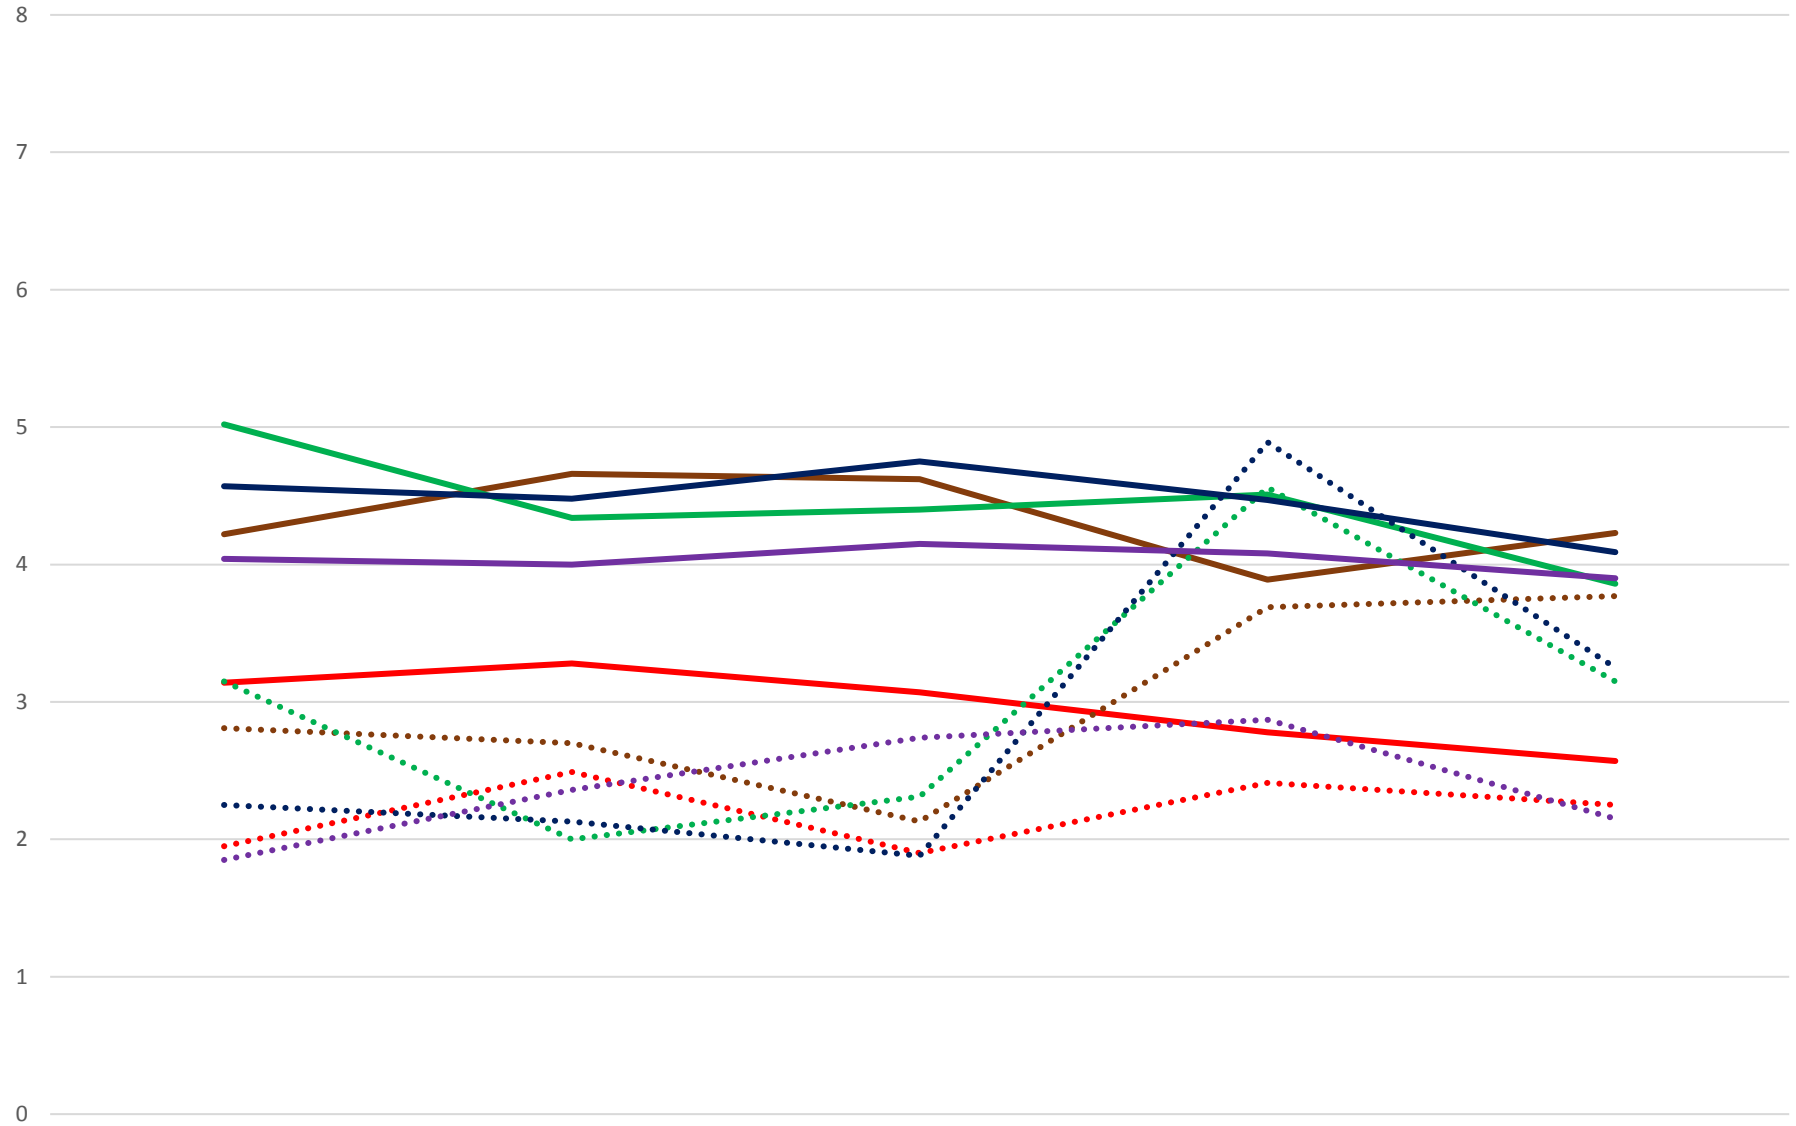

512 St. Clair Headways at Yonge St. Westbound Morning

512 St. Clair Headways at Yonge St. Westbound Midday

10:00 10:00 SD 11:00 11:00 SD 12:00 12:00 SD 13:00 13:00 SD 14:00 14:00 SD

512 St. Clair Headways at Yonge St. Westbound Afternoon

512 St. Clair Headways at Yonge St. Westbound Evening

— 19:00
 ····· 19:00 SD
 — 20:00
 ····· 20:00 SD
 — 21:00
 ····· 21:00 SD
 — 22:00
 ····· 22:00 SD
 — 23:00
 ····· 23:00 SD