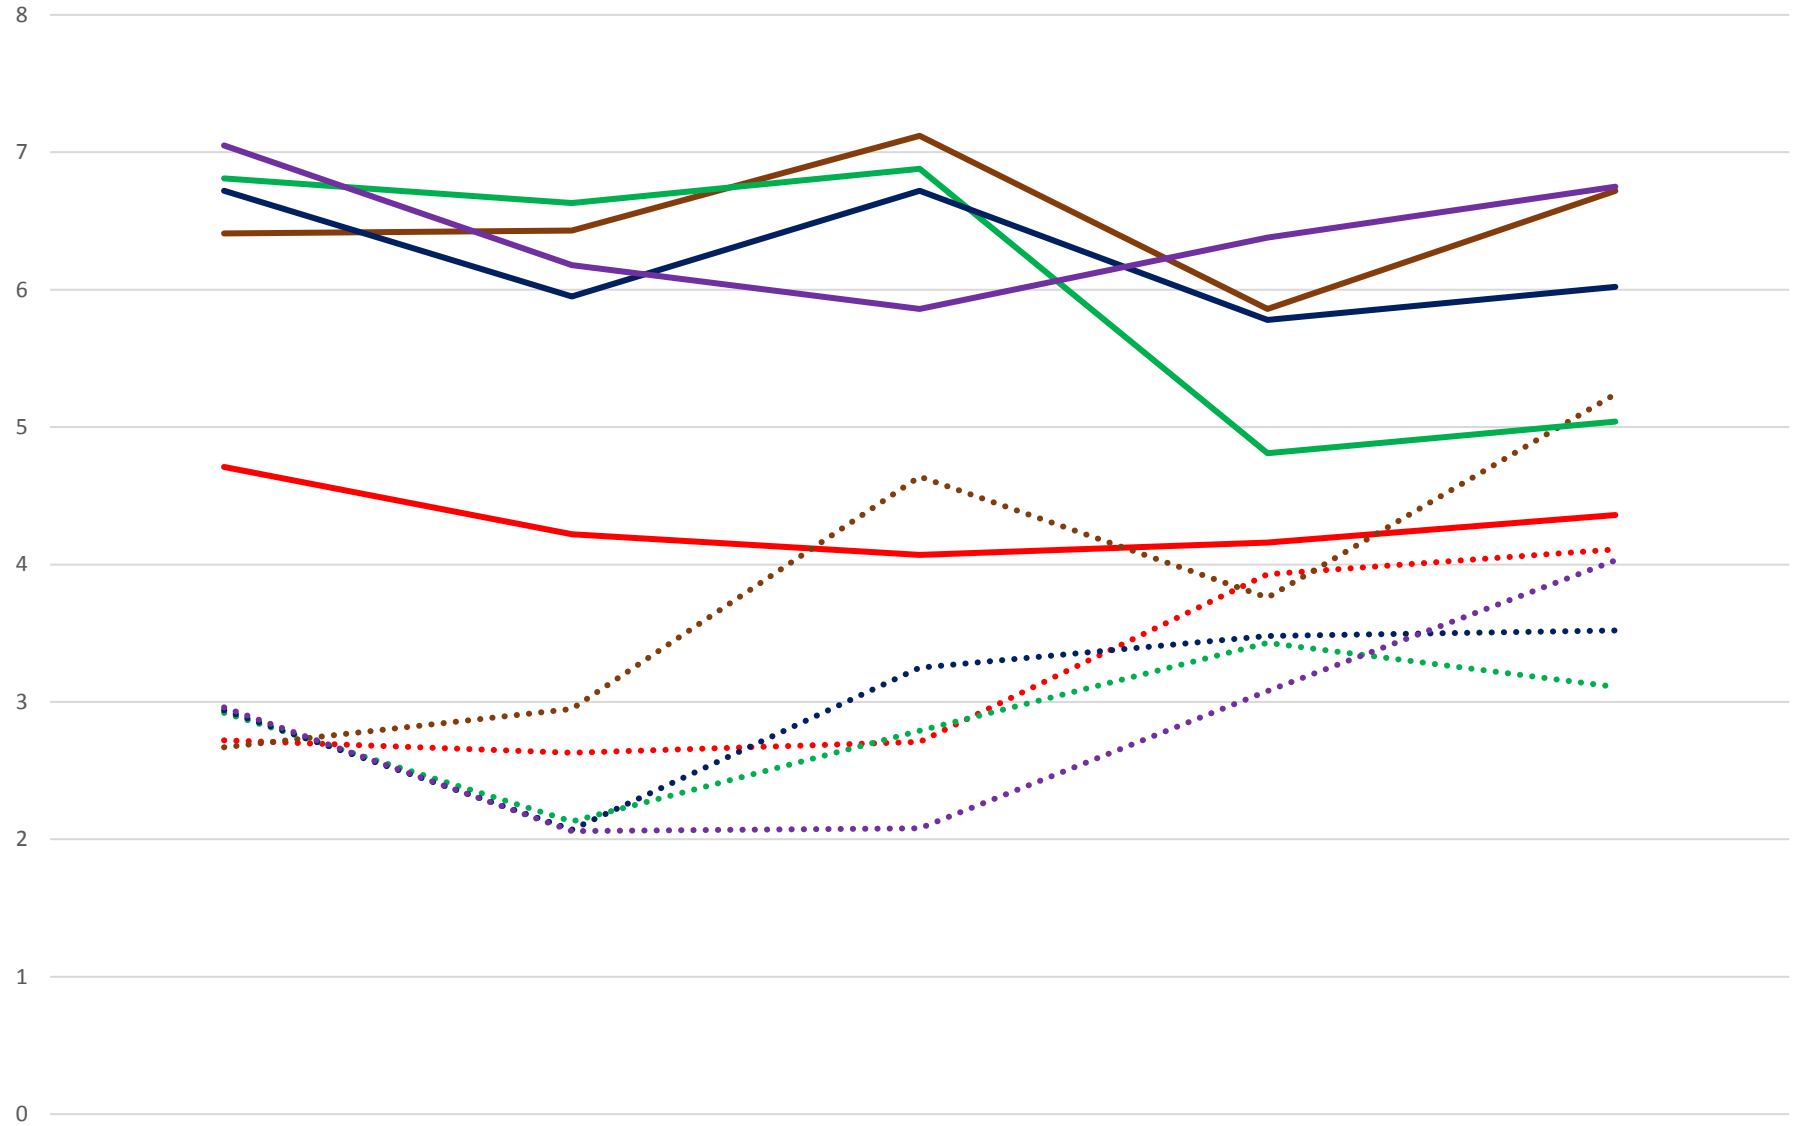

512 St. Clair Headways at Yonge St. Westbound Morning

512 St. Clair Headways at Yonge St. Westbound Midday

10:00 10:00 SD 11:00 11:00 SD 12:00 12:00 SD 13:00 13:00 SD 14:00 14:00 SD

512 St. Clair Headways at Yonge St. Westbound Afternoon

512 St. Clair Headways at Yonge St. Westbound Evening

— 19:00
 ····· 19:00 SD
 — 20:00
 ····· 20:00 SD
 — 21:00
 ····· 21:00 SD
 — 22:00
 ····· 22:00 SD
 — 23:00
 ····· 23:00 SD