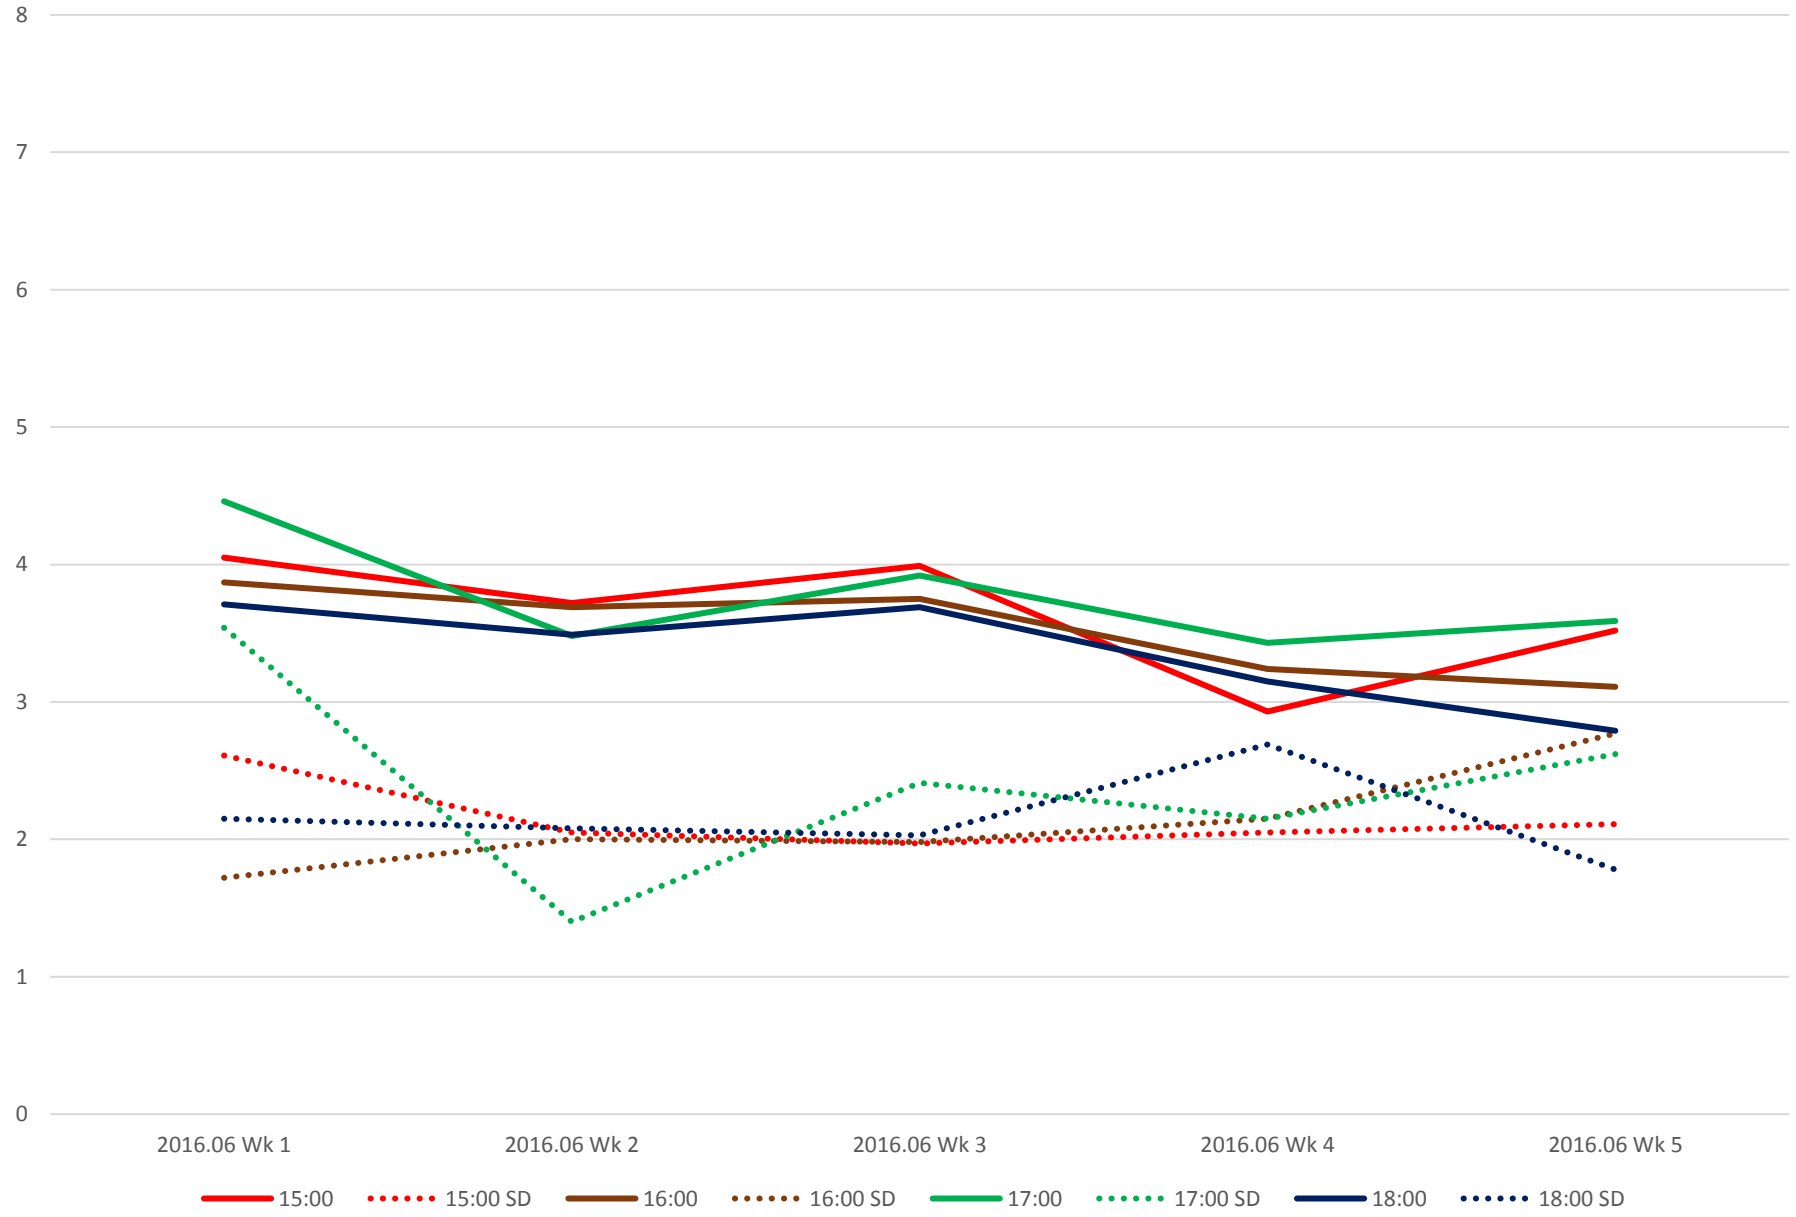

512 St. Clair Headways at Yonge St. Westbound Morning

512 St. Clair Headways at Yonge St. Westbound Midday

10:00 10:00 SD 11:00 11:00 SD 12:00 12:00 SD 13:00 13:00 SD 14:00 14:00 SD

512 St. Clair Headways at Yonge St. Westbound Afternoon

512 St. Clair Headways at Yonge St. Westbound Evening

— 19:00
 ····· 19:00 SD
 — 20:00
 ····· 20:00 SD
 — 21:00
 ····· 21:00 SD
 — 22:00
 ····· 22:00 SD
 — 23:00
 ····· 23:00 SD