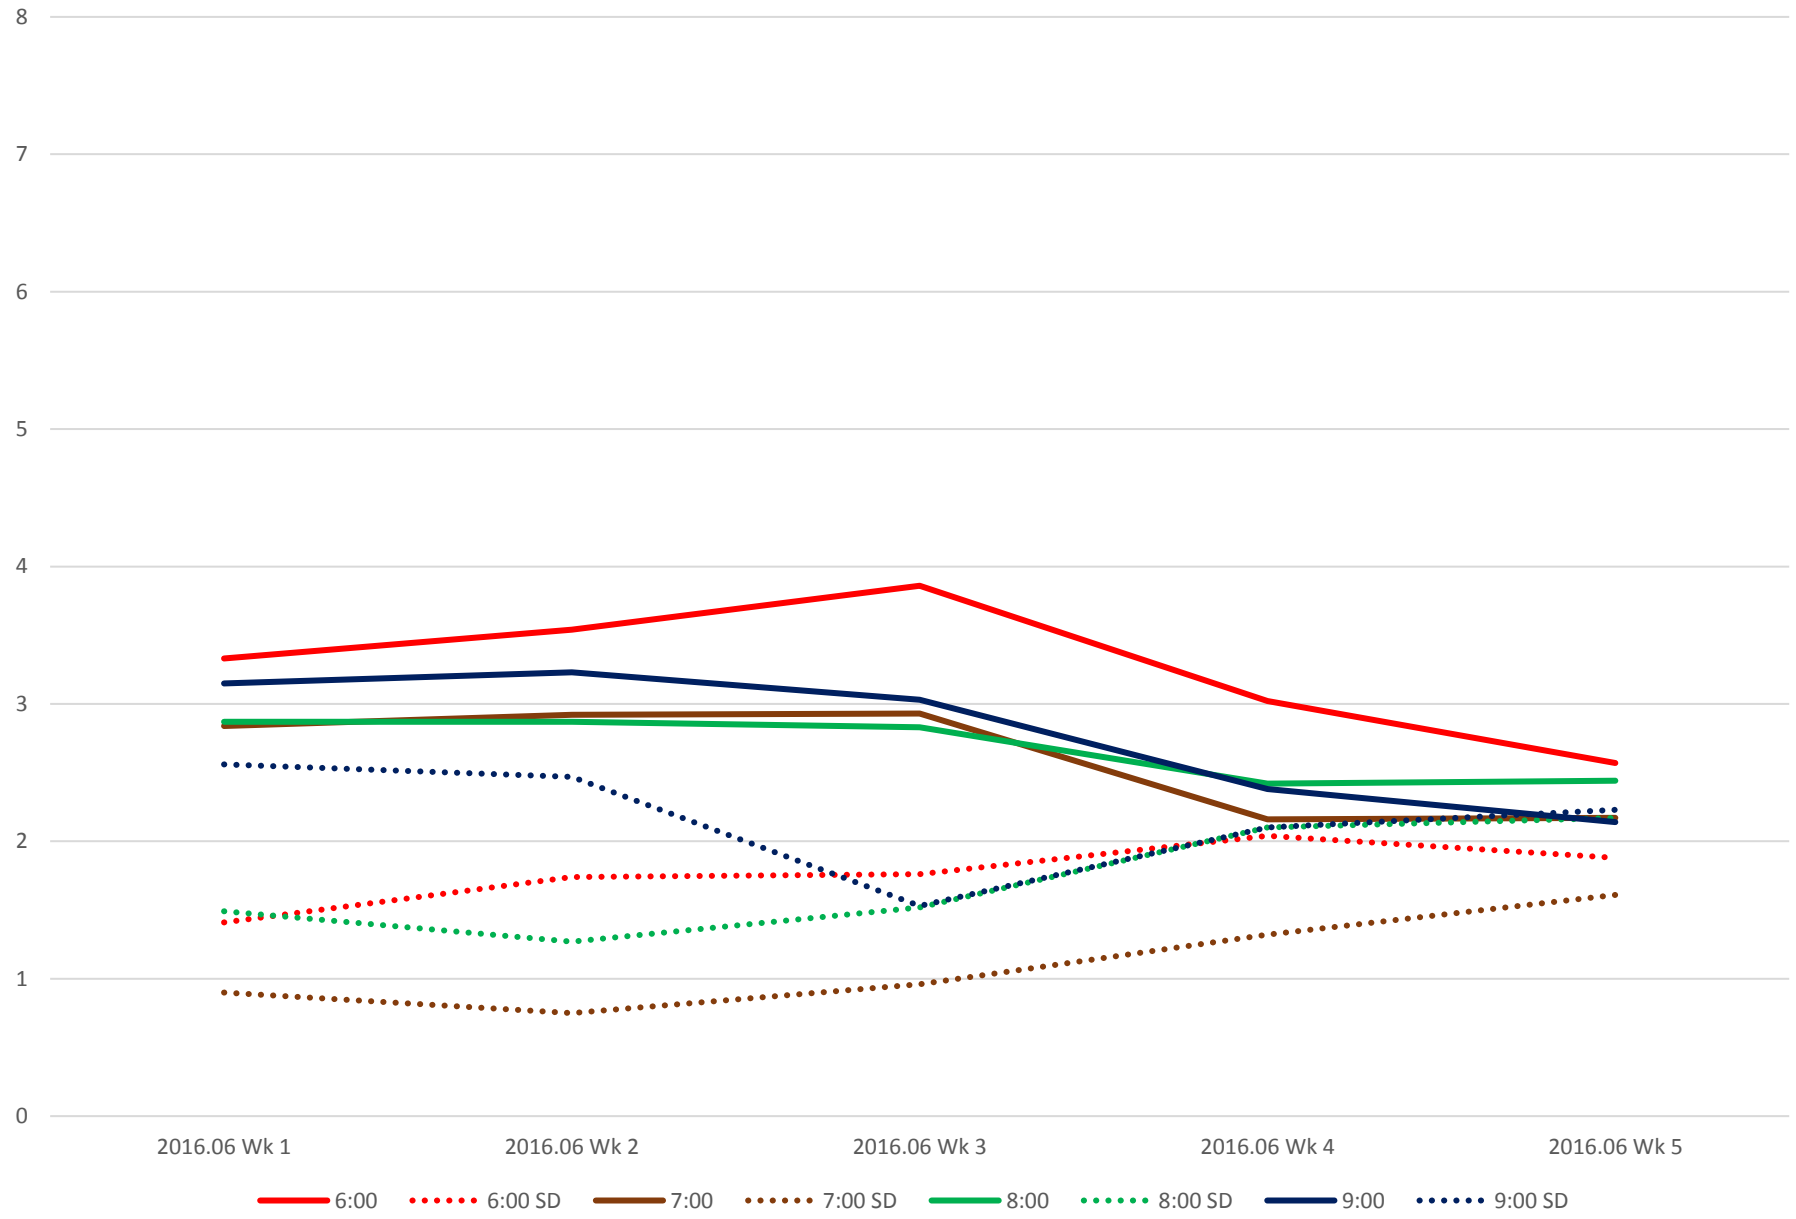

512 St. Clair Headways at Yonge St. Westbound Morning

512 St. Clair Headways at Yonge St. Westbound Midday

10:00 10:00 SD 11:00 11:00 SD 12:00 12:00 SD 13:00 13:00 SD 14:00 14:00 SD

512 St. Clair Headways at Yonge St. Westbound Afternoon

512 St. Clair Headways at Yonge St. Westbound Evening

— 19:00
 ····· 19:00 SD
 — 20:00
 ····· 20:00 SD
 — 21:00
 ····· 21:00 SD
 — 22:00
 ····· 22:00 SD
 — 23:00
 ····· 23:00 SD